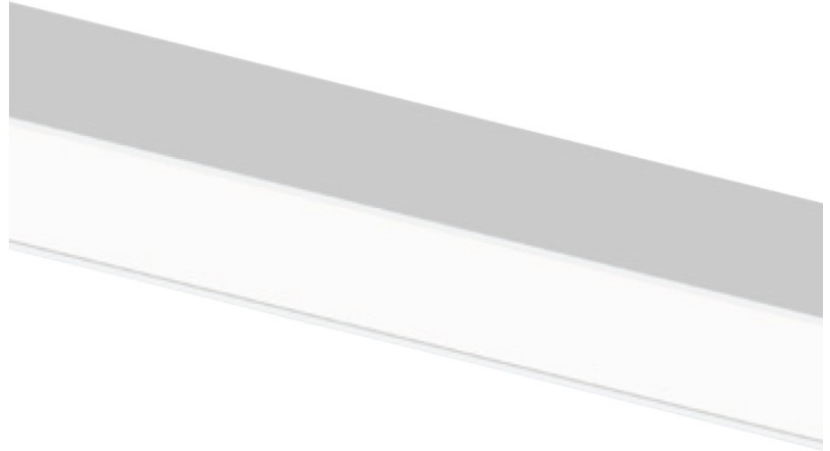

A3SG150-SUS-SYS COMPONENTS SUSPENSION

A30253-

DESCRIPTION

Super-G - 1150mm / 45 1/4" - Suspension - Direct - 20W LED (Zhaga Standard) - 3000K / 3500K / 4000K

GENERAL

Series: Super-G
Subseries: Super-G 150
Brand: Prolicht
Division: Architectural
Mounting Type: Suspension
Mounting Location: Ceiling
Subcategory: Profile

PHYSICAL

Shape: Rectangle
Length (mm): 1150
Length (in): 45 1/4
Width (mm): 150
Width (in): 5 7/8
Height (mm): 120
Height (in): 4 3/4
Light Distribution: Direct
Weight (kg): 5
Weight (lbs): 11
Diffuser: PMMA - Opal
Fixture Finish: SSR / BKV / CWI / CRY / HAB / UFT / ITA / RUA / FTG / MYG / LOD / PUS / FRO / FUP / KIA / POP / BLS / SPG / MEY / GOH / GUM / CHC / COM / ABZ / JAG / OBR / MOS / ROR
Fixture Material: Extruded Aluminum

ELECTRICAL

Input Wattage Range: 20 - 29 W
Lamp Type: LED (Zhaga Standard)
Input Wattage (W): 20
Total Output Wattage (W): 16
Dimming: Tri-Mode (Non-Dimming and Phase Dimming (120Vac only) and 0-10V Dimming)
Driver Included: Yes
Driver Location: Integrated
Driver Type: Constant Current - Universal
Driver Class: Class 2
Input Voltage (V): 120 - 277
Constant Current (MA): 350

LED

Delivered Lumen Range: 500 - 1999 lm
Color Temperature (°K): 3000 / 3500 / 4000
Max. Delivered Lumen (lm): 1850 / 1911 / 1950
Nominal Lumen (lm): 2840 / 2940 / 3000
CRI: >90 CRI
Efficiency (%): 65%
Lamp Life (hrs): 50000

RATINGS AND CERTIFICATIONS

Certified By: Certified for North American Standards
IP rating: IP20