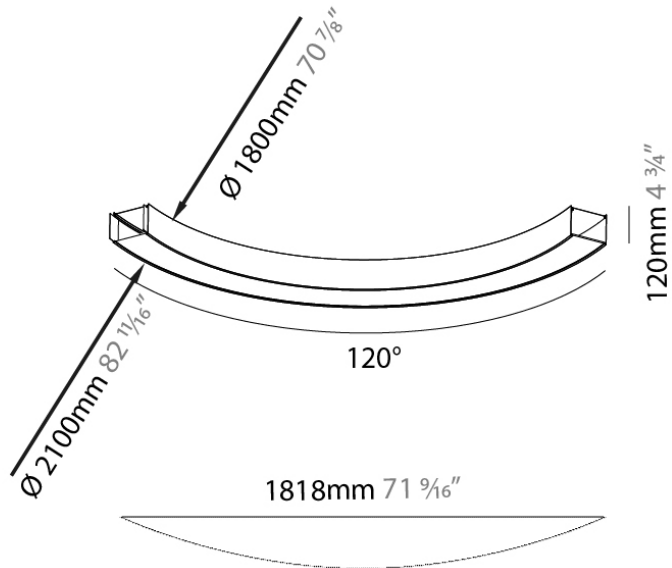

A3SG150-SUS-SYS COMPONENTS SUSPENSION

A30245-

DESCRIPTION

Super-G 2100/120° - Suspension - Direct - 35W LED (Zhaga Standard) - 3000K / 3500K / 4000K

GENERAL

Series: Super-G
Subseries: Super-G 150
Brand: Prolicht
Division: Architectural
Mounting Type: Suspension
Mounting Location: Ceiling
Subcategory: Profile

PHYSICAL

Shape: Curves
Length (mm): 1818
Length (in): 71 ⁹/₁₆"
Width (mm): 150
Width (in): 5 ⁷/₈"
Height (mm): 120
Height (in): 4 ³/₄"
Light Distribution: Direct
Weight (kg): 8.375
Weight (lbs): 18.46
Diffuser: PMMA - Opal
Fixture Finish: SSR / BKV / CWI / CRY / HAB / UFT / ITA / RUA / FTG / MYG / LOD / PUS / FRO / FUP / KIA / POP / BLS / SPG / MEY / GOH / GUM / CHC / COM / ABZ / JAG / OBR / MOS / ROR
Fixture Material: Extruded Aluminum

ELECTRICAL

Input Wattage Range: 30 - 49 W
Lamp Type: LED (Zhaga Standard)
Input Wattage (W): 35
Total Output Wattage (W): 28
Dimming: Non-Dimming / Phase Dimming (120Vac only) / 0-10V Dimming
Driver Included: Yes
Driver Location: Integrated
Driver Type: Constant Current - Universal
Driver Class: Class 2
Input Voltage (V): 120 - 277
Constant Current (mA): 350

LED

Delivered Lumen Range: 3000 - 4999 lm
Color Temperature (°K): 3000 / 3500 / 4000
Max. Delivered Lumen (lm): 3230 / 3342 / 3410
Nominal Lumen (lm): 4970 / 5145 / 5250
CRI: >90 CRI
Efficiency (%): 0.65
Lamp Life (hrs): 50000

RATINGS AND CERTIFICATIONS

Certified By: Certified for North American Standards
IP rating: IP20