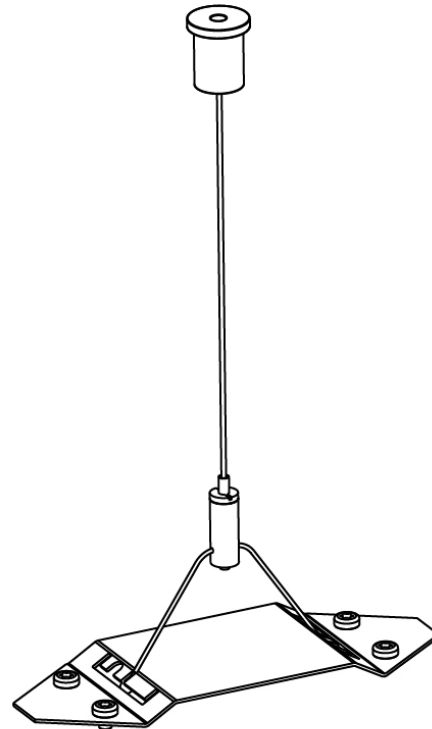

A3SG150-SUS-SYS COMPONENTS

PROJECT	_____
TYPE	_____
NOTES	_____
QUANTITY	_____
DATE	_____

A38118-

DESCRIPTION

Super-G Suspension Cable - 6000mm -

GENERAL

Series: Super-G

Subseries: Super-G 150

Brand: Prolicht

Division: Architectural

PHYSICAL

Length (mm): 144

Length (in): 5 ¹¹/₁₆

Width (mm): 52

Width (in): 2 ¹/₁₆

Height (mm): 6000

Height (in): 236 ¹/₄

Weight (kg): 0.083

Weight (lbs): 0.19

Fixture Finish: SSR / BKV / CWI / CRY / HAB / UFT / ITA / RUA / FTG / MYG / LOD / PUS / FRO / FUP / KIA / POP / BLS / SPG / MEY / GOH / GUM / CHC / COM / ABZ / JAG / OBR / MOS / ROR

Fixture Material: Extruded Aluminum

ELECTRICAL

Lamp Type: LED (Zhaga Standard)

RATINGS AND CERTIFICATIONS

Certified By: Certified for North American Standards

IP rating: IP20