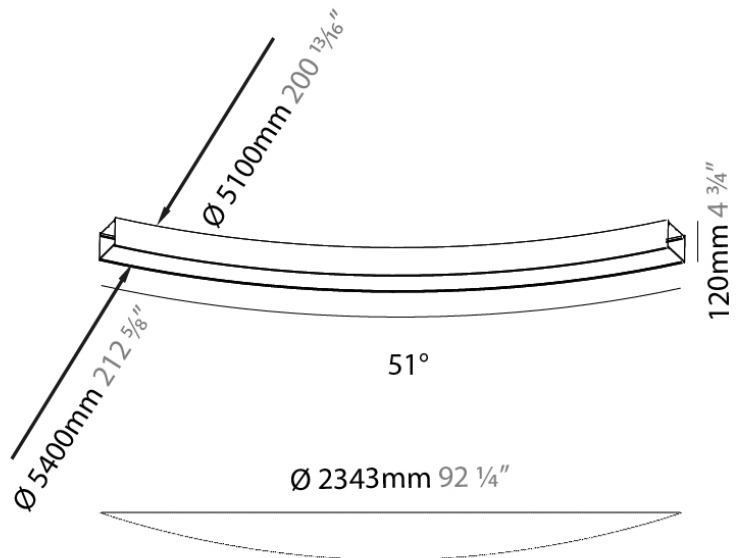

A3SG150-SUS-SYS COMPONENTS SUSPENSION

A30251-

DESCRIPTION

Super-G 5400mm / 51° - Suspension - Direct - 40W LED (Zhaga Standard) - 3000K / 3500K / 4000K

GENERAL

Series: Super-G
Subseries: Super-G 150
Brand: Prolicht
Division: Architectural
Mounting Type: Suspension
Mounting Location: Ceiling
Subcategory: Profile

PHYSICAL

Shape: Curves
Length (mm): 2343
Length (in): 92 1/4
Width (mm): 150
Width (in): 5 7/8
Height (mm): 120
Height (in): 4 3/4
Light Distribution: Direct
Weight (kg): 9.6
Weight (lbs): 21.34
Diffuser: PMMA - Opal
Fixture Finish: SSR / BKV / CWI / CRY / HAB / UFT / ITA / RUA / FTG / MYG / LOD / PUS / FRO / FUP / KIA / POP / BLS / SPG / MEY / GOH / GUM / CHC / COM / ABZ / JAG / OBR / MOS / ROR
Fixture Material: Extruded Aluminum

ELECTRICAL

Input Wattage Range: 30 - 49 W
Lamp Type: LED (Zhaga Standard)
Input Wattage (W): 40
Total Output Wattage (W): 32
Dimming: Tri-Mode (Non-Dimming and Phase Dimming (120Vac only) and 0-10V Dimming)
Driver Included: Yes
Driver Location: Integrated
Driver Type: Constant Current - Universal
Driver Class: Class 2
Input Voltage (V): 120 - 277
Constant Current (MA): 350

LED

Delivered Lumen Range: 3000 - 4999 lm
Color Temperature (°K): 3000 / 3500 / 4000
Max. Delivered Lumen (lm): 3690 / 3822 / 3900
Nominal Lumen (lm): 5680 / 5880 / 6000
CRI: >90 CRI
Efficiency (%): 65
Lamp Life (hrs): 50000

RATINGS AND CERTIFICATIONS

Certified By: Certified for North American Standards
IP rating: IP20