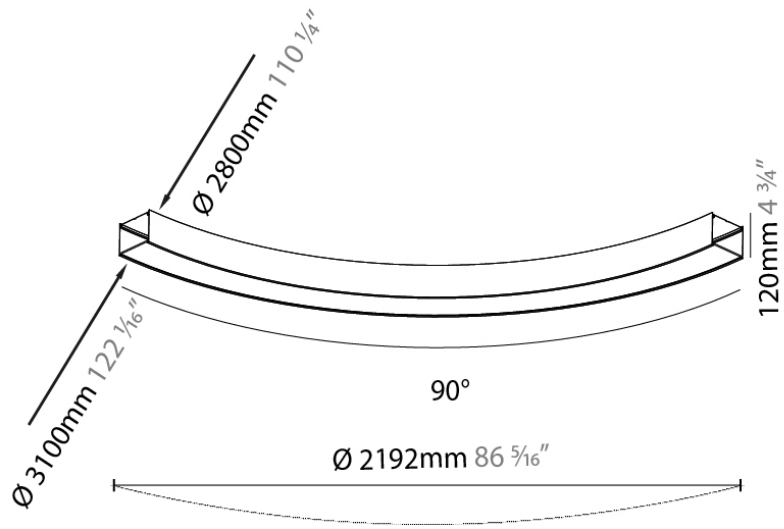

A3SG150-SUS-SYS COMPONENTS SUSPENSION

A30247-

DESCRIPTION

Super-G 3100/90° - Suspension - Direct - 40W LED (Zhaga Standard) - 3000K / 3500K / 4000K

GENERAL

Series: Super-G
Subseries: Super-G 150
Brand: Prolicht
Division: Architectural
Mounting Type: Suspension
Mounting Location: Ceiling
Subcategory: Profile

PHYSICAL

Shape: Curves
Length (mm): 2192
Length (in): 86 ⁵/₁₆
Width (mm): 150
Width (in): 5 ⁷/₈
Height (mm): 120
Height (in): 4 ³/₄
Light Distribution: Direct
Weight (kg): 9.6
Weight (lbs): 20.94
Diffuser: PMMA - Opal
Fixture Finish: SSR / BKV / CWI / CRY / HAB / UFT / ITA / RUA / FTG / MYG / LOD / PUS / FRO / FUP / KIA / POP / BLS / SPG / MEY / GOH / GUM / CHC / COM / ABZ / JAG / OBR / MOS / ROR
Fixture Material: Extruded Aluminum

ELECTRICAL

Input Wattage Range: 30 - 49 W
Lamp Type: LED (Zhaga Standard)
Input Wattage (W): 40
Total Output Wattage (W): 32
Dimming: Tri-Mode (Non-Dimming and Phase Dimming (120Vac only) and 0-10V Dimming)
Driver Included: Yes
Driver Location: Integrated
Driver Type: Constant Current - Universal
Driver Class: Class 2
Input Voltage (V): 120 - 277
Constant Current (mA): 350

LED

Delivered Lumen Range: 3000 - 4999 lm
Color Temperature (°K): 3000 / 3500 / 4000
Max. Delivered Lumen (lm): 3690 / 3822 / 3900
Nominal Lumen (lm): 5680 / 5880 / 6000
CRI: >90 CRI
Efficiency (%): 65
Lamp Life (hrs): 50000

RATINGS AND CERTIFICATIONS

Certified By: Certified for North American Standards
IP rating: IP20