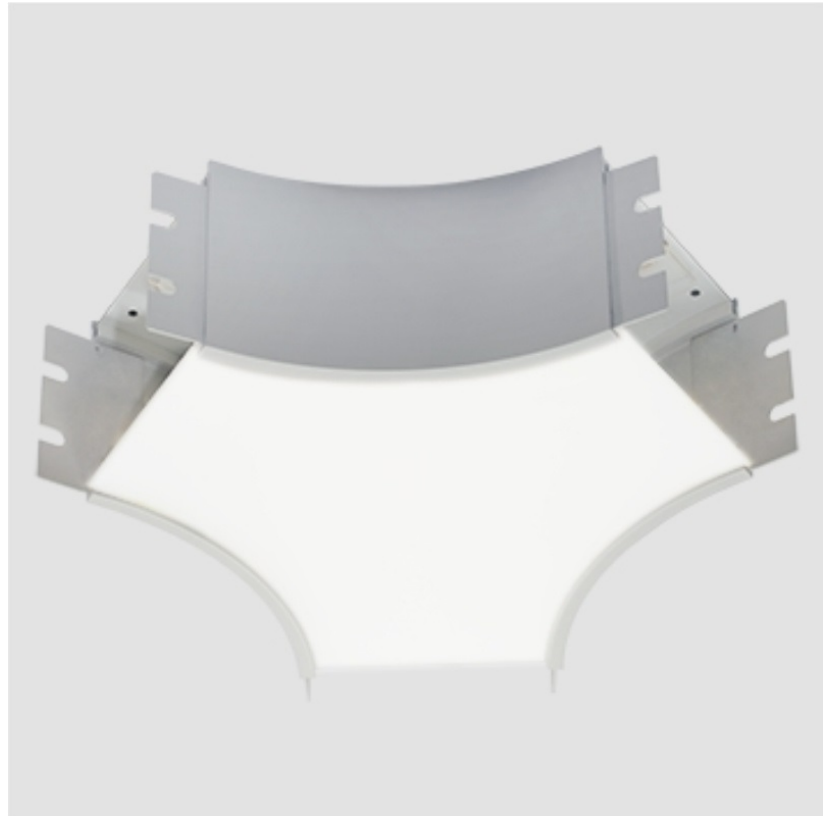

PROJECT	
TYPE	
NOTES	
QUANTITY	
DATE	

A3SG150-SUS-SYS COMPONENTS SUSPENSION

A38151-

DESCRIPTION

Super-G Crossing - Suspension - 10W LED (Zhaga Standard) - 3000K / 3500K / 4000K

GENERAL

Series: Super-G
Subseries: Super-G 150
Brand: Prolicht
Division: Architectural
Mounting Type: Suspension
Mounting Location: Ceiling
Subcategory: Profile

PHYSICAL

Shape: Abstract
Length (mm): 350
Length (in): 13 ³/₄
Width (mm): 303
Width (in): 11 ¹⁵/₁₆
Height (mm): 120
Height (in): 4 ³/₄
Light Distribution: Direct
Weight (kg): 1.95
Weight (lbs): 4.3
Diffuser: PMMA - Opal
Fixture Finish: SSR / BKV / CWI / CRY / HAB / UFT / ITA / RUA / FTG / MYG / LOD / PUS / FRO / FUP / KIA / POP / BLS / SPG / MEY / GOH / GUM / CHC / COM / ABZ / JAG / OBR / MOS / ROR
Fixture Material: Extruded Aluminum

ELECTRICAL

Input Wattage Range: 10 - 19 W
Lamp Type: LED (Zhaga Standard)
Input Wattage (W): 10
Total Output Wattage (W): 9
Dimming: 0-10V Dimming / Phase Dimming (120Vac Only)
Driver Included: Yes
Driver Location: Integrated
Driver Type: Constant Current - Universal
Driver Class: Class 2
Input Voltage (V): 120 - 277
Constant Current (mA): 350

LED

Delivered Lumen Range: 500 - 1999 lm
Color Temperature (°K): 3000 / 3500 / 4000
Max. Delivered Lumen (lm): 940 / 960 / 980
Nominal Lumen (lm): 1440 / 1470 / 1500
CRI: >90 CRI
Efficiency (%): 0.884
Lamp Life (hrs): 50000

RATINGS AND CERTIFICATIONS

Certified By: Certified for North American Standards
IP rating: IP20