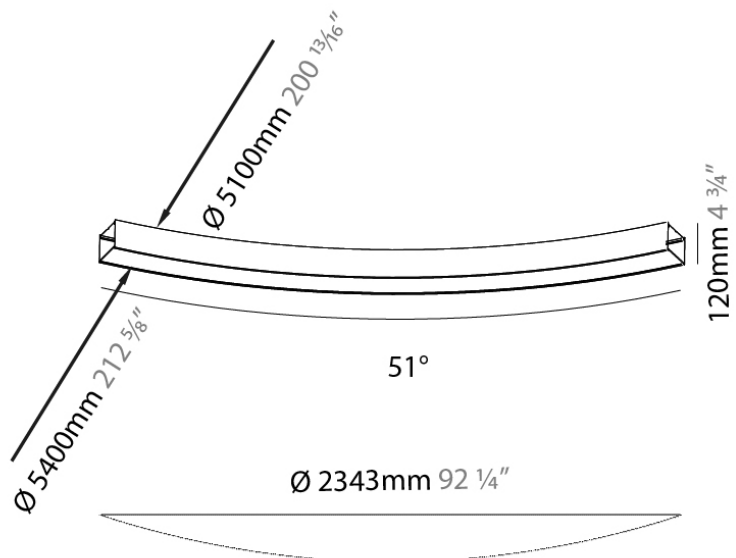

Super-G 5400/51° - Suspension - Direct / Indirect - 40W + 20W LED (Zhaga Standard) - 3000K / 3500K / 4000K

GENERAL

Series: Super-G
Subseries: Super-G 150
Brand: Prolicht
Division: Architectural
Mounting Type: Suspension
Mounting Location: Ceiling
Subcategory: Profile

PHYSICAL

Shape: Curves
Length (mm): 2343
Length (in): 92 1/4
Width (mm): 150
Width (in): 5 7/8
Height (mm): 120
Height (in): 4 3/4
Light Distribution: Direct / Indirect
Weight (kg): 10.023
Weight (lbs): 22.1
Diffuser: PMMA - Opal
Fixture Finish: SSR / BKV / CWI / CRY / HAB / UFT / ITA / RUA / FTG / MYG / LOD / PUS / FRO / FUP / KIA / POP / BLS / SPG / MEY / GOH / GUM / CHC / COM / ABZ / JAG / OBR / MOS / ROR
Fixture Material: Extruded Aluminum

ELECTRICAL

Input Wattage Range: 50 - 79 W
Lamp Type: LED (Zhaga Standard)
Input Wattage (W): 60
Total Output Wattage (W): 32 Dir / 16 Ind
Dimming: Tri-Mode (Non-Dimming and Phase Dimming (120Vac only) and 0-10V Dimming)
Driver Included: Yes
Driver Location: Integrated
Driver Type: Constant Current - Universal
Driver Class: Class 2
Input Voltage (V): 120 - 277
Constant Current (MA): 350

LED

Delivered Lumen Range: 5000 - 9999 lm
Color Temperature (°K): 3000 / 3500 / 4000
Max. Delivered Lumen (lm): Dir - 3690 / 3822 / 3900 / Ind - 2560 / 2646 / 2700
Nominal Lumen (lm): 8520 / 8820 / 9000
CRI: >90 CRI
Efficiency (%): 0.698
Lamp Life (hrs): 50000

RATINGS AND CERTIFICATIONS

Certified By: Certified for North American Standards
IP rating: IP20