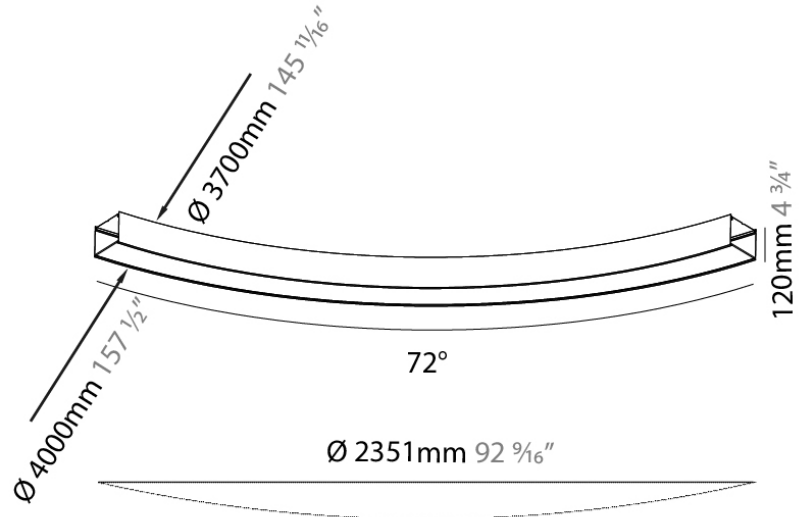

GENERAL

Series: Super-G
Subseries: Super-G 150
Brand: Prolicht
Division: Architectural
Mounting Type: Suspension
Mounting Location: Ceiling
Subcategory: Profile

PHYSICAL

Shape: Curves
Diameter (mm): 4000
Diameter (in): 157 1/2
Length (mm): 2351
Length (in): 92 9/16
Width (mm): 150
Width (in): 5 7/8
Height (mm): 120
Height (in): 4 3/4
Light Distribution: Direct / Indirect
Weight (kg): 10.5
Weight (lbs): 23.15
Diffuser: PMMA - Opal
Fixture Finish: SSR / BKV / CWI / CRY / HAB / UFT / ITA / RUA / FTG / MYG / LOD / PUS / FRO / FUP / KIA / POP / BLS / SPG / MEY / GOH / GUM / CHC / COM / ABZ / JAG / OBR / MOS / ROR
Fixture Material: Extruded Aluminum

ELECTRICAL

Input Wattage Range: 50 - 79 W
Lamp Type: LED (Zhaga Standard)
Input Wattage (W): 40 / 20
Total Output Wattage (W): 32 Dir / 16 Ind
Dimming: Tri-Mode (Non-Dimming and Phase Dimming (120Vac only) and 0-10V Dimming)
Driver Included: Yes
Driver Location: Integrated
Driver Type: Constant Current - Universal
Driver Class: Class 2
Input Voltage (V): 120 - 277
Constant Current (MA): 350

LED

Delivered Lumen Range: 5000 - 9999 lm
Color Temperature (°K): 3000 / 3500 / 4000
Max. Delivered Lumen (lm): Dir - 3690 / 3822 / 3900 / Ind - 2560 / 2646 / 2700
Nominal Lumen (lm): 8520 / 8820 / 9000
CRI: >90 CRI
Efficiency (%): 69.8
Lamp Life (hrs): 50000

RATINGS AND CERTIFICATIONS

Certified By: Certified for North American Standards
IP rating: IP20