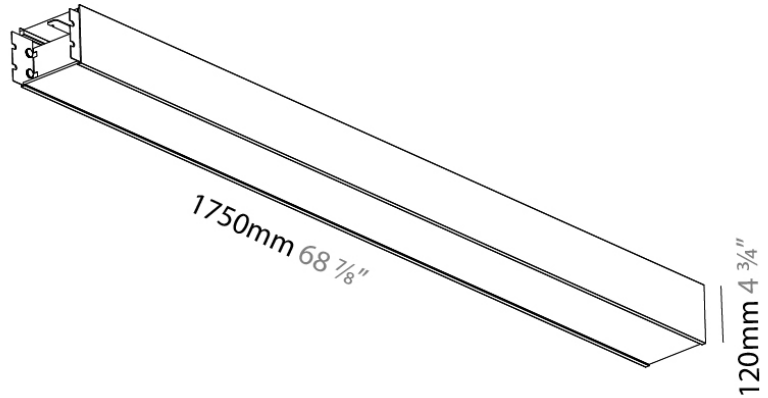

A3SG150-SUS-SYS COMPONENTS SUSPENSION

A30255-

DESCRIPTION

Super-G - 1750mm / 68 7/8" - Suspension - Direct - 30W LED (Zhaga Standard) - 3000K / 3500K / 4000K

GENERAL

Series: Super-G
Subseries: Super-G 150
Brand: Prolicht
Division: Architectural
Mounting Type: Suspension
Mounting Location: Ceiling
Subcategory: Profile

PHYSICAL

Shape: Rectangle
Length (mm): 1750
Length (in): 68 7/8
Width (mm): 150
Width (in): 5 7/8
Height (mm): 120
Height (in): 4 3/4
Light Distribution: Direct
Weight (kg): 7.3
Weight (lbs): 16.09
Diffuser: PMMA - Opal
Fixture Finish: SSR / BKV / CWI / CRY / HAB / UFT / ITA / RUA / FTG / MYG / LOD / PUS / FRO / FUP / KIA / POP / BLS / SPG / MEY / GOH / GUM / CHC / COM / ABZ / JAG / OBR / MOS / ROR
Fixture Material: Extruded Aluminum

ELECTRICAL

Input Wattage Range: 30 - 49 W
Lamp Type: LED (Zhaga Standard)
Input Wattage (W): 30
Total Output Wattage (W): 24
Dimming: Tri-Mode (Non-Dimming and Phase Dimming (120Vac only) and 0-10V Dimming)
Driver Included: Yes
Driver Location: Integrated
Driver Type: Constant Current - Universal
Driver Class: Class 2
Input Voltage (V): 120 - 277
Constant Current (MA): 350

LED

Delivered Lumen Range: 2000 - 2999 lm
Color Temperature (°K): 3000 / 3500 / 4000
Max. Delivered Lumen (lm): 2770 / 2862 / 2920
Nominal Lumen (lm): 4260 / 4410 / 4500
CRI: >90 CRI
Efficiency (%): 65
Lamp Life (hrs): 50000

RATINGS AND CERTIFICATIONS

Certified By: Certified for North American Standards
IP rating: IP20