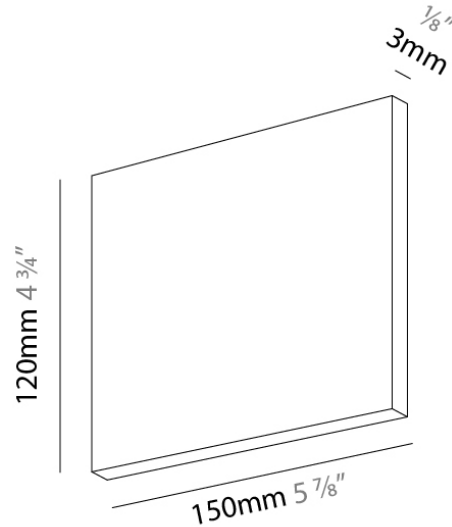

A3SG150-SUS-SYS COMPONENTS

PROJECT	_____
TYPE	_____
NOTES	_____
QUANTITY	_____
DATE	_____

A38346-

DESCRIPTION

Super-G Suspension Flat End Cap

GENERAL

Series: Super-G

Brand: Prolicht

Division: Architectural

PHYSICAL

Length (mm): 150

Length (in): 5 ⁷/₈

Width (mm): 3

Width (in): 1/8

Height (mm): 120

Height (in): 4 ³/₄

Fixture Finish: SSR / BKV / CWI / CRY / HAB / UFT / ITA / RUA / FTG / MYG / LOD / PUS / FRO / FUP / KIA / POP / BLS / SPG / MEY / GOH / GUM / CHC / COM / ABZ / JAG / OBR / MOS / ROR

Fixture Material: Extruded Aluminum

ELECTRICAL

Lamp Type: LED (Zhaga Standard)

RATINGS AND CERTIFICATIONS

Certified By: Certified for North American Standards

IP rating: IP20