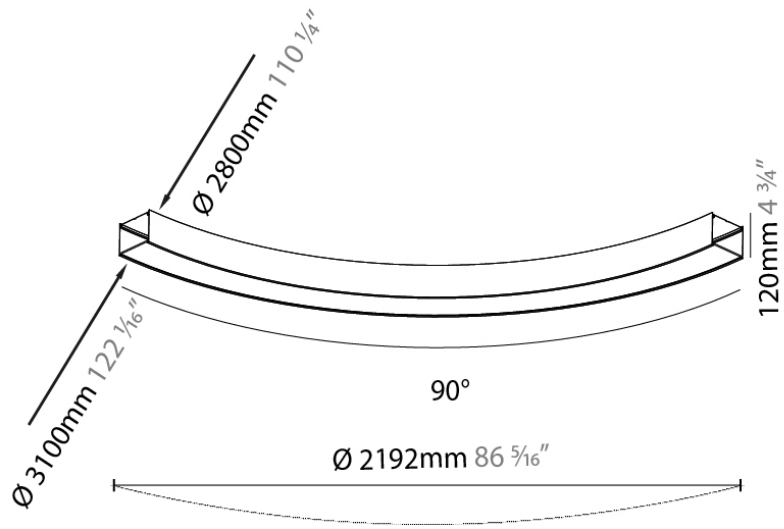

A30537-

DESCRIPTION

Super-G 3100/90° - Suspension - 60W LED (Zhaga Standard) - 3000K / 3500K / 4000K

GENERAL

Series: Super-G
Subseries: Super-G 150
Brand: Prolicht
Division: Architectural
Mounting Type: Suspension
Mounting Location: Ceiling
Subcategory: Profile

PHYSICAL

Shape: Curves
Length (mm): 2192
Length (in): 86 ⁵/₁₆
Width (mm): 150
Width (in): 5 ⁷/₈
Height (mm): 120
Height (in): 4 ³/₄
Light Distribution: Direct / Indirect
Weight (kg): 9.926
Weight (lbs): 22.88
Diffuser: PMMA - Opal
Fixture Finish: SSR / BKV / CWI / CRY / HAB / UFT / ITA / RUA / FTG / MYG / LOD / PUS / FRO / FUP / KIA / POP / BLS / SPG / MEY / GOH / GUM / CHC / COM / ABZ / JAG / OBR / MOS / ROR
Fixture Material: Extruded Aluminum

ELECTRICAL

Input Wattage Range: 50 - 79 W
Lamp Type: LED (Zhaga Standard)
Input Wattage (W): 60
Total Output Wattage (W): 32 Dir / 16 Ind
Dimming: Tri-Mode (Non-Dimming and Phase Dimming (120Vac only) and 0-10V Dimming)
Driver Included: Yes
Driver Location: Integrated
Driver Type: Constant Current - Universal
Driver Class: Class 2
Input Voltage (V): 120 - 277
Constant Current (MA): 350

LED

Delivered Lumen Range: 5000 - 9999 lm
Color Temperature (°K): 3000 / 3500 / 4000
Max. Delivered Lumen (lm): Dir - 3690 / 3822 / 3900 / Ind - 2560 / 2646 / 2700
Nominal Lumen (lm): 8520 / 8820 / 9000
CRI: >90 CRI
Efficiency (%): 69.8
Lamp Life (hrs): 50000

RATINGS AND CERTIFICATIONS

Certified By: Certified for North American Standards
IP rating: IP20