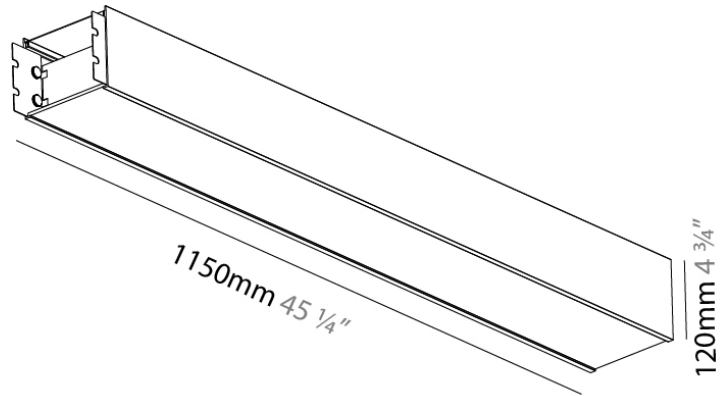

Super-G 1150 - Suspension - Direct / Indirect - 20W + 10W LED (Zhaga Standard) - 3000K / 3500K / 4000K

GENERAL

Series: Super-G
Subseries: Super-G 150
Brand: Prolicht
Division: Architectural
Mounting Type: Suspension
Mounting Location: Ceiling
Subcategory: Profile

PHYSICAL

Shape: Rectangle
Length (mm): 1150
Length (in): 45 3/4
Width (mm): 150
Width (in): 5 7/8
Height (mm): 120
Height (in): 4 3/4
Light Distribution: Direct / Indirect
Weight (kg): 5.255
Weight (lbs): 11.59
Diffuser: PMMA - Opal
Fixture Finish: SSR / BKV / CWI / CRY / HAB / UFT / ITA / RUA / FTG / MYG / LOD / PUS / FRO / FUP / KIA / POP / BLS / SPG / MEY / GOH / GUM / CHC / COM / ABZ / JAG / OBR / MOS / ROR
Fixture Material: Extruded Aluminum

ELECTRICAL

Input Wattage Range: 30 - 49 W
Lamp Type: LED (Zhaga Standard)
Input Wattage (W): 20 / 10
Total Output Wattage (W): 16 Dir / 8 Ind.
Dimming: Tri-Mode (Non-Dimming and Phase Dimming (120Vac only) and 0-10V Dimming)
Driver Included: Yes
Driver Location: Integrated
Driver Type: Constant Current - Universal
Driver Class: Class 2
Input Voltage (V): 120 - 277
Constant Current (MA): 350

LED

Delivered Lumen Range: 3000 - 4999 lm
Color Temperature (°K): 3000 / 3500 / 4000
Max. Delivered Lumen (lm): Dir - 1850 / 1911 / 1950 / Ind - 1270 / 1323 / 1350
Nominal Lumen (lm): 3120 / 3234 / 3300
CRI: >90 CRI
Efficiency (%): 69.8
Lamp Life (hrs): 50000

RATINGS AND CERTIFICATIONS

Certified By: Certified for North American Standards
IP rating: IP20