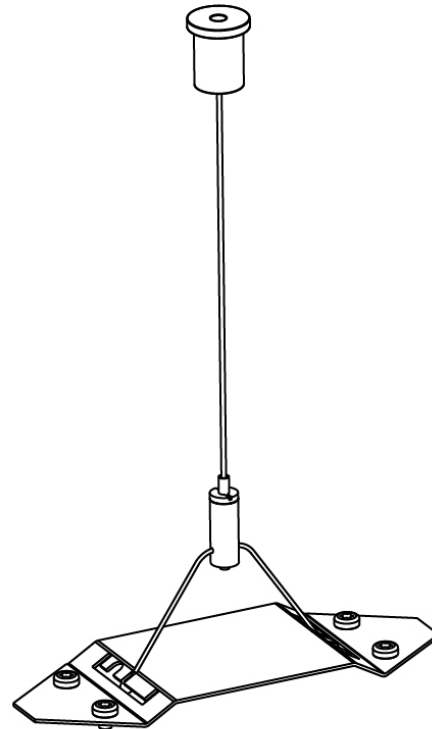

A3SG150-SUS-SYS COMPONENTS

PROJECT	_____
TYPE	_____
NOTES	_____
QUANTITY	_____
DATE	_____

A38117-

DESCRIPTION

Super-G Suspension Cable - 2000mm -

GENERAL

Series: Super-G

Subseries: Super-G 150

Brand: Prolicht

Division: Architectural

PHYSICAL

Length (mm): 144

Length (in): 5 ¹¹/₁₆

Width (mm): 52

Width (in): 2 ¹/₁₆

Height (mm): 200

Height (in): 7 ³/₄

Weight (kg): 0.083

Weight (lbs): 0.19

Fixture Finish: SSR / BKV / CWI / CRY / HAB / UFT / ITA / RUA / FTG / MYG / LOD / PUS / FRO / FUP / KIA / POP / BLS / SPG / MEY / GOH / GUM / CHC / COM / ABZ / JAG / OBR / MOS / ROR

Fixture Material: Extruded Aluminum

ELECTRICAL

Lamp Type: LED (Zhaga Standard)

RATINGS AND CERTIFICATIONS

Certified By: Certified for North American Standards

IP rating: IP20