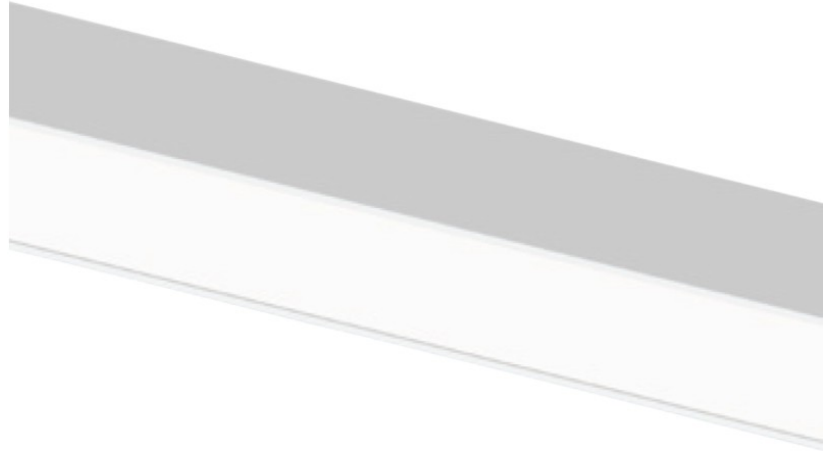

Super-G 1150 - Suspension - Direct / Indirect - 20W + 10W LED (Zhaga Standard) - 3000K / 3500K / 4000K

GENERAL

Series: Super-G
Subseries: Super-G 150
Brand: Prolicht
Division: Architectural
Mounting Type: Suspension
Mounting Location: Ceiling
Subcategory: Profile

PHYSICAL

Shape: Rectangle
Length (mm): 1150
Length (in): 45 3/4
Width (mm): 150
Width (in): 5 7/8
Height (mm): 120
Height (in): 4 3/4
Light Distribution: Direct / Indirect
Weight (kg): 5.255
Weight (lbs): 11.59
Diffuser: PMMA - Opal
Fixture Finish: SSR / BKV / CWI / CRY / HAB / UFT / ITA / RUA / FTG / MYG / LOD / PUS / FRO / FUP / KIA / POP / BLS / SPG / MEY / GOH / GUM / CHC / COM / ABZ / JAG / OBR / MOS / ROR
Fixture Material: Extruded Aluminum

ELECTRICAL

Input Wattage Range: 30 - 49 W
Lamp Type: LED (Zhaga Standard)
Input Wattage (W): 20 / 10
Total Output Wattage (W): 16 Dir / 8 Ind.
Dimming: Tri-Mode (Non-Dimming and Phase Dimming (120Vac only) and 0-10V Dimming)
Driver Included: Yes
Driver Location: Integrated
Driver Type: Constant Current - Universal
Driver Class: Class 2
Input Voltage (V): 120 - 277
Constant Current (MA): 350

LED

Delivered Lumen Range: 3000 - 4999 lm
Color Temperature (°K): 3000 / 3500 / 4000
Max. Delivered Lumen (lm): Dir - 1850 / 1911 / 1950 / Ind - 1270 / 1323 / 1350
Nominal Lumen (lm): 3120 / 3234 / 3300
CRI: >90 CRI
Efficiency (%): 69.8
Lamp Life (hrs): 50000

RATINGS AND CERTIFICATIONS

Certified By: Certified for North American Standards
IP rating: IP20