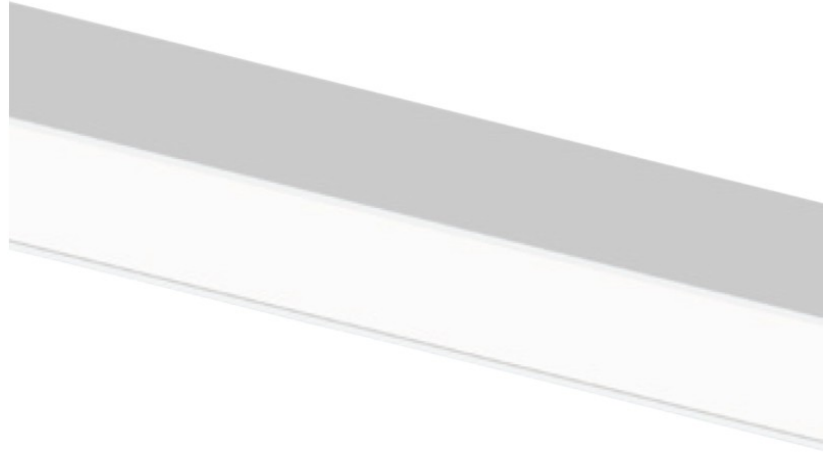

A3SG150-SUS-SYS COMPONENTS SUSPENSION

A30255-

DESCRIPTION

Super-G - 1750mm / 68 7/8" - Suspension - Direct - 30W LED (Zhaga Standard) - 3000K / 3500K / 4000K

GENERAL

Series: Super-G
Subseries: Super-G 150
Brand: Prolicht
Division: Architectural
Mounting Type: Suspension
Mounting Location: Ceiling
Subcategory: Profile

PHYSICAL

Shape: Rectangle
Length (mm): 1750
Length (in): 68 7/8
Width (mm): 150
Width (in): 5 7/8
Height (mm): 120
Height (in): 4 3/4
Light Distribution: Direct
Weight (kg): 7.3
Weight (lbs): 16.09
Diffuser: PMMA - Opal
Fixture Finish: SSR / BKV / CWI / CRY / HAB / UFT / ITA / RUA / FTG / MYG / LOD / PUS / FRO / FUP / KIA / POP / BLS / SPG / MEY / GOH / GUM / CHC / COM / ABZ / JAG / OBR / MOS / ROR
Fixture Material: Extruded Aluminum

ELECTRICAL

Input Wattage Range: 30 - 49 W
Lamp Type: LED (Zhaga Standard)
Input Wattage (W): 30
Total Output Wattage (W): 24
Dimming: Tri-Mode (Non-Dimming and Phase Dimming (120Vac only) and 0-10V Dimming)
Driver Included: Yes
Driver Location: Integrated
Driver Type: Constant Current - Universal
Driver Class: Class 2
Input Voltage (V): 120 - 277
Constant Current (MA): 350

LED

Delivered Lumen Range: 2000 - 2999 lm
Color Temperature (°K): 3000 / 3500 / 4000
Max. Delivered Lumen (lm): 2770 / 2862 / 2920
Nominal Lumen (lm): 4260 / 4410 / 4500
CRI: >90 CRI
Efficiency (%): 65
Lamp Life (hrs): 50000

RATINGS AND CERTIFICATIONS

Certified By: Certified for North American Standards
IP rating: IP20