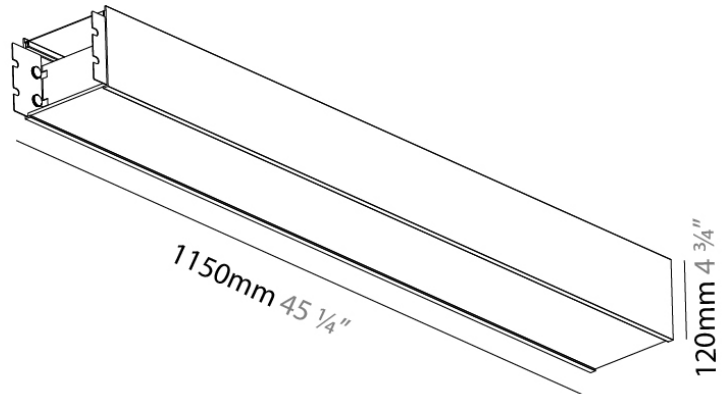

A3SG150-SUS-SYS COMPONENTS SUSPENSION

A30253-

DESCRIPTION

Super-G - 1150mm / 45 1/4" - Suspension - Direct - 20W LED (Zhaga Standard) - 3000K / 3500K / 4000K

GENERAL

Series: Super-G
Subseries: Super-G 150
Brand: Prolicht
Division: Architectural
Mounting Type: Suspension
Mounting Location: Ceiling
Subcategory: Profile

PHYSICAL

Shape: Rectangle
Length (mm): 1150
Length (in): 45 1/4
Width (mm): 150
Width (in): 5 7/8
Height (mm): 120
Height (in): 4 3/4
Light Distribution: Direct
Weight (kg): 5
Weight (lbs): 11
Diffuser: PMMA - Opal
Fixture Finish: SSR / BKV / CWI / CRY / HAB / UFT / ITA / RUA / FTG / MYG / LOD / PUS / FRO / FUP / KIA / POP / BLS / SPG / MEY / GOH / GUM / CHC / COM / ABZ / JAG / OBR / MOS / ROR
Fixture Material: Extruded Aluminum

ELECTRICAL

Input Wattage Range: 20 - 29 W
Lamp Type: LED (Zhaga Standard)
Input Wattage (W): 20
Total Output Wattage (W): 16
Dimming: Tri-Mode (Non-Dimming and Phase Dimming (120Vac only) and 0-10V Dimming)
Driver Included: Yes
Driver Location: Integrated
Driver Type: Constant Current - Universal
Driver Class: Class 2
Input Voltage (V): 120 - 277
Constant Current (MA): 350

LED

Delivered Lumen Range: 500 - 1999 lm
Color Temperature (°K): 3000 / 3500 / 4000
Max. Delivered Lumen (lm): 1850 / 1911 / 1950
Nominal Lumen (lm): 2840 / 2940 / 3000
CRI: >90 CRI
Efficiency (%): 65%
Lamp Life (hrs): 50000

RATINGS AND CERTIFICATIONS

Certified By: Certified for North American Standards
IP rating: IP20