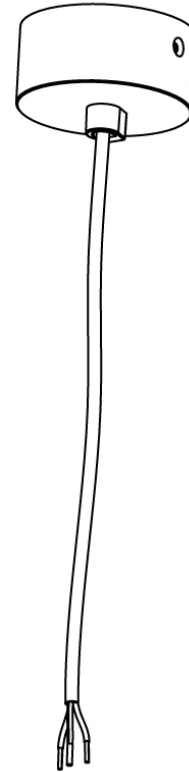

A3SG150-SUS-SYS COMPONENTS

PROJECT	_____
TYPE	_____
NOTES	_____
QUANTITY	_____
DATE	_____

A39013-

DESCRIPTION

Suspension Power Feed 3x0.75, 2000mm

GENERAL

Brand: Prolicht

Division: Architectural

PHYSICAL

Shape: Round

Diameter (mm): 114

Diameter (in): 4 1/2

Length (mm): 2000

Length (in): 78 3/4

Width (mm): 81

Width (in): 3 1/16

Height (mm): 32

Height (in): 1 1/4

Weight (kg): 0.3

Weight (lbs): 0.66

Fixture Finish: ANA / SSR / BKV / CWI / CRY / HAB / MSR / UFT / ITA / RUA / OGR / FTG / MYG / RWR / LOD / PUS / FRO / FUP / KIA / POP / BLS / SPG / MEY / GOH / GUM / CHC / COM / ABZ / JAG / OBR / MOS / ROR

Fixture Material: Aluminum

RATINGS AND CERTIFICATIONS

Certified By: Certified for North American Standards

IP rating: IP20