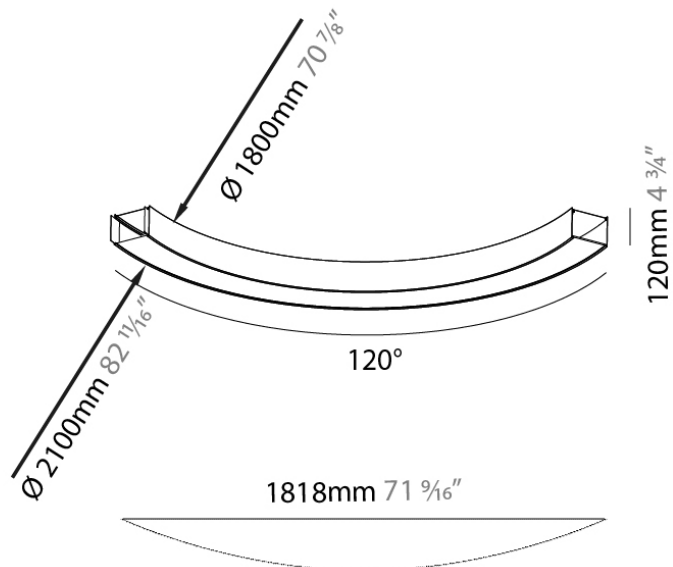

Super-G 2100/120° - Suspension - Direct / Indirect - 35W + 20W LED (Zhaga Standard) - 3000K / 3500K / 4000K

GENERAL

Series: Super-G
Subseries: Super-G 150
Brand: Prolicht
Division: Architectural
Mounting Type: Suspension
Mounting Location: Ceiling
Subcategory: Profile

PHYSICAL

Shape: Curves
Length (mm): 1818
Length (in): 71 ⁷/₁₆
Width (mm): 150
Width (in): 5 ⁷/₈
Height (mm): 120
Height (in): 4 ³/₄
Light Distribution: Direct / Indirect
Weight (kg): 8.7
Weight (lbs): 19.18
Diffuser: PMMA - Opal
Fixture Finish: SSR / BKV / CWI / CRY / HAB / UFT / ITA / RUA / FTG / MYG / LOD / PUS / FRO / FUP / KIA / POP / BLS / SPG / MEY / GOH / GUM / CHC / COM / ABZ / JAG / OBR / MOS / ROR
Fixture Material: Extruded Aluminum

ELECTRICAL

Input Wattage Range: 50 - 79 W
Lamp Type: LED (Zhaga Standard)
Input Wattage (W): 55
Total Output Wattage (W): 28 - Dir / 16 Ind
Dimming: Tri-Mode (Non-Dimming and Phase Dimming (120Vac only) and 0-10V Dimming)
Driver Included: Yes
Driver Location: Integrated
Driver Type: Constant Current - Universal
Driver Class: Class 2
Input Voltage (V): 120 - 277
Constant Current (MA): 350

LED

Delivered Lumen Range: 5000 - 9999 lm
Color Temperature (°K): 3000 / 3500 / 4000
Max. Delivered Lumen (lm): Dir - 3230 / 3342 / 3410 / Ind - 2560 / 2646 / 2700
Nominal Lumen (lm): 7810 / 8085 / 8250
CRI: >90 CRI
Efficiency (%): 0.704
Lamp Life (hrs): 50000

RATINGS AND CERTIFICATIONS

Certified By: Certified for North American Standards
IP rating: IP20