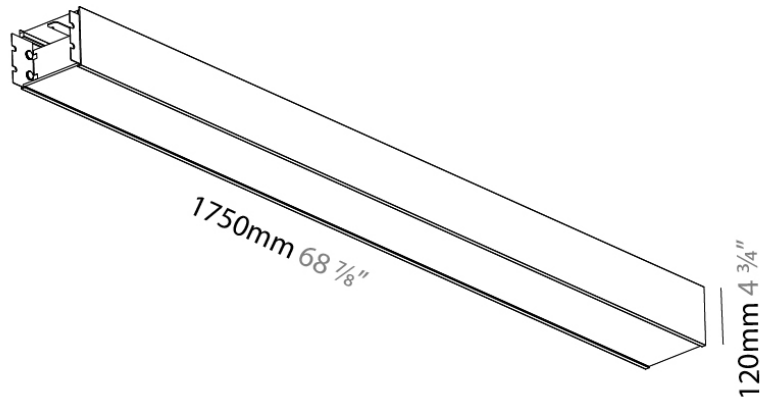

Super-G 1750 - Suspension - Direct / Indirect - 30W + 15W LED (Zhaga Standard) - 3000K / 3500K / 4000K

GENERAL

Series: Super-G
Subseries: Super-G 150
Brand: Prolicht
Division: Architectural
Mounting Type: Suspension
Mounting Location: Ceiling
Subcategory: Profile

PHYSICAL

Shape: Rectangle
Length (mm): 1750
Length (in): 68 7/8
Width (mm): 150
Width (in): 5 7/8
Height (mm): 120
Height (in): 4 3/4
Light Distribution: Direct / Indirect
Weight (kg): 7.8
Weight (lbs): 17.2
Diffuser: PMMA - Opal
Fixture Finish: SSR / BKV / CWI / CRY / HAB / UFT / ITA / RUA / FTG / MYG / LOD / PUS / FRO / FUP / KIA / POP / BLS / SPG / MEY / GOH / GUM / CHC / COM / ABZ / JAG / OBR / MOS / ROR
Fixture Material: Extruded Aluminum

ELECTRICAL

Input Wattage Range: 30 - 49 W
Lamp Type: LED (Zhaga Standard)
Input Wattage (W): 45
Total Output Wattage (W): 24 Dir / 12 Ind
Dimming: Tri-Mode (Non-Dimming and Phase Dimming (120Vac only) and 0-10V Dimming)
Driver Included: Yes
Driver Location: Integrated
Driver Type: Constant Current - Universal
Driver Class: Class 2
Input Voltage (V): 120 - 277
Constant Current (mA): 350

LED

Delivered Lumen Range: 3000 - 4999 lm
Color Temperature (°K): 3000 / 3500 / 4000
Max. Delivered Lumen (lm): Dir - 2770 / 2862 / 2920 / Ind - 1920 / 1989 / 2030
Nominal Lumen (lm): 6390 / 6615 / 6750
CRI: >90 CRI
Efficiency (%): 69.8
Lamp Life (hrs): 50000

RATINGS AND CERTIFICATIONS

Certified By: Certified for North American Standards
IP rating: IP20