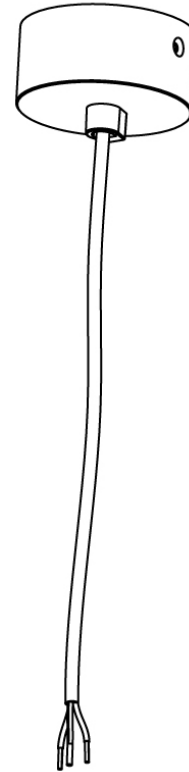

A3SG150-SUS-SYS COMPONENTS

PROJECT	_____
TYPE	_____
NOTES	_____
QUANTITY	_____
DATE	_____

A39016-

DESCRIPTION

Suspension Power Feed 3x0.75, 6000mm

GENERAL

Brand: Prolicht

Division: Architectural

PHYSICAL

Shape: Round

Diameter (mm): 114

Diameter (in): 4 1/4

Length (mm): 6000

Length (in): 236 1/4

Width (mm): 81

Width (in): 3 1/16

Height (mm): 32

Height (in): 1 1/4

Weight (kg): 0.117

Weight (lbs): 0.258

Fixture Finish: ANA / SSR / BKV / CWI / CRY / HAB / MSR / UFT / ITA / RUA / OGR / FTG / MYG / RWR / LOD / PUS / FRO / FUP / KIA / POP / BLS / SPG / MEY / GOH / GUM / CHC / COM / ABZ / JAG / OBR / MOS / ROR

Fixture Material: Aluminum

RATINGS AND CERTIFICATIONS

Certified By: Certified for North American Standards

IP rating: IP20