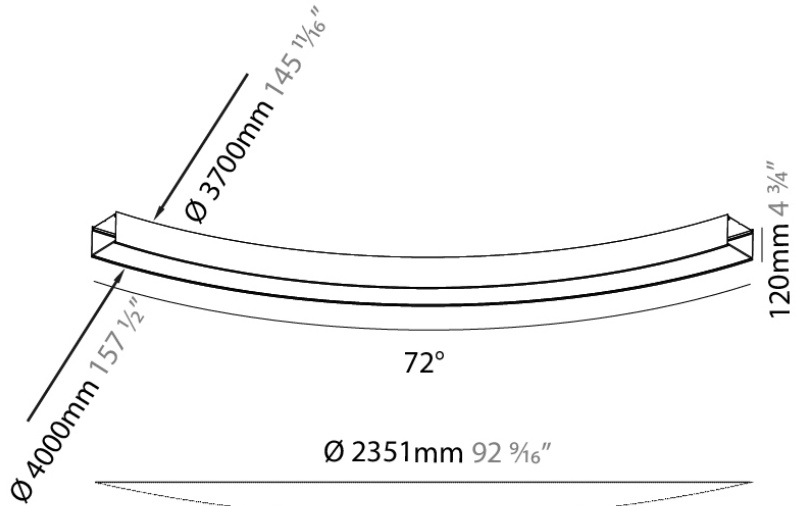

A3SG150-SUS-SYS COMPONENTS SUSPENSION

A30249-

DESCRIPTION

Super-G 4000/72° - Suspension - Direct - 40W LED (Zhaga Standard) - 3000K / 3500K / 4000K

GENERAL

Series: Super-G
Subseries: Super-G 150
Brand: Prolicht
Division: Architectural
Mounting Type: Suspension
Mounting Location: Ceiling
Subcategory: Profile

PHYSICAL

Shape: Curves
Length (mm): 2351
Length (in): 92 ⁹/₁₆
Width (mm): 150
Width (in): 5 ⁷/₈
Height (mm): 120
Height (in): 4 ³/₄
Light Distribution: Direct
Weight (kg): 9.918
Weight (lbs): 21.87
Diffuser: PMMA - Opal
Fixture Finish: SSR / BKV / CWI / CRY / HAB / UFT / ITA / RUA / FTG / MYG / LOD / PUS / FRO / FUP / KIA / POP / BLS / SPG / MEY / GOH / GUM / CHC / COM / ABZ / JAG / OBR / MOS / ROR
Fixture Material: Extruded Aluminum

ELECTRICAL

Input Wattage Range: 30 - 49 W
Lamp Type: LED (Zhaga Standard)
Input Wattage (W): 40
Total Output Wattage (W): 32
Dimming: Tri-Mode (Non-Dimming and Phase Dimming (120Vac only) and 0-10V Dimming)
Driver Included: Yes
Driver Location: Integrated
Driver Type: Constant Current - Universal
Driver Class: Class 2
Input Voltage (V): 120 - 277
Constant Current (MA): 350

LED

Delivered Lumen Range: 3000 - 4999 lm
Color Temperature (°K): 3000 / 3500 / 4000
Max. Delivered Lumen (lm): 3690 / 3822 / 3900
Nominal Lumen (lm): 5680 / 5880 / 6000
CRI: >90 CRI
Efficiency (%): 0.65
Lamp Life (hrs): 50000

RATINGS AND CERTIFICATIONS

Certified By: Certified for North American Standards
IP rating: IP20