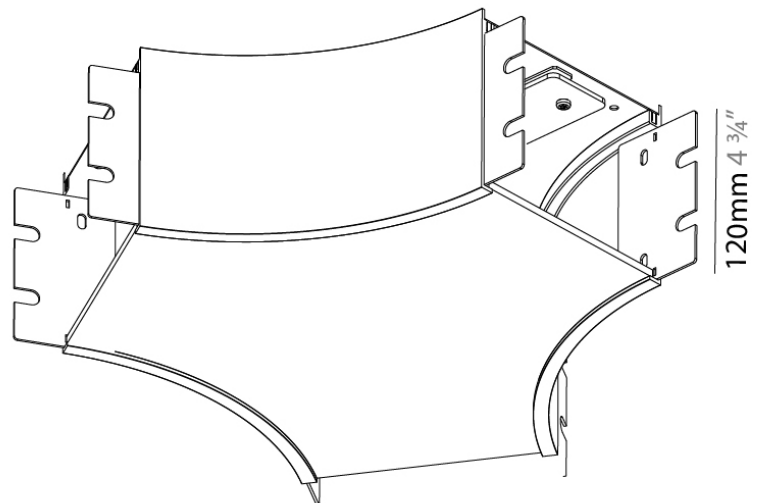

PROJECT	
TYPE	
NOTES	
QUANTITY	
DATE	

A3SG150-SUS-SYS COMPONENTS SUSPENSION

A38151-

DESCRIPTION

Super-G Crossing - Suspension - 10W LED (Zhaga Standard) - 3000K / 3500K / 4000K

GENERAL

Series: Super-G
Subseries: Super-G 150
Brand: Prolicht
Division: Architectural
Mounting Type: Suspension
Mounting Location: Ceiling
Subcategory: Profile

PHYSICAL

Shape: Abstract
Length (mm): 350
Length (in): 13 ³/₄
Width (mm): 303
Width (in): 11 ¹⁵/₁₆
Height (mm): 120
Height (in): 4 ³/₄
Light Distribution: Direct
Weight (kg): 1.95
Weight (lbs): 4.3
Diffuser: PMMA - Opal
Fixture Finish: SSR / BKV / CWI / CRY / HAB / UFT / ITA / RUA / FTG / MYG / LOD / PUS / FRO / FUP / KIA / POP / BLS / SPG / MEY / GOH / GUM / CHC / COM / ABZ / JAG / OBR / MOS / ROR
Fixture Material: Extruded Aluminum

ELECTRICAL

Input Wattage Range: 10 - 19 W
Lamp Type: LED (Zhaga Standard)
Input Wattage (W): 10
Total Output Wattage (W): 9
Dimming: 0-10V Dimming / Phase Dimming (120Vac Only)
Driver Included: Yes
Driver Location: Integrated
Driver Type: Constant Current - Universal
Driver Class: Class 2
Input Voltage (V): 120 - 277
Constant Current (mA): 350

LED

Delivered Lumen Range: 500 - 1999 lm
Color Temperature (°K): 3000 / 3500 / 4000
Max. Delivered Lumen (lm): 940 / 960 / 980
Nominal Lumen (lm): 1440 / 1470 / 1500
CRI: >90 CRI
Efficiency (%): 0.884
Lamp Life (hrs): 50000

RATINGS AND CERTIFICATIONS

Certified By: Certified for North American Standards
IP rating: IP20