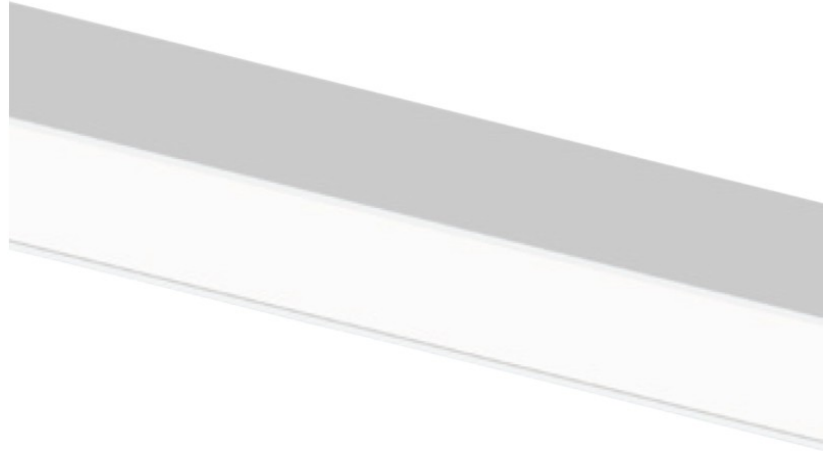

Super-G 1750 - Suspension - Direct / Indirect - 30W + 15W LED (Zhaga Standard) - 3000K / 3500K / 4000K

GENERAL

Series: Super-G
Subseries: Super-G 150
Brand: Prolicht
Division: Architectural
Mounting Type: Suspension
Mounting Location: Ceiling
Subcategory: Profile

PHYSICAL

Shape: Rectangle
Length (mm): 1750
Length (in): 68 7/8
Width (mm): 150
Width (in): 5 7/8
Height (mm): 120
Height (in): 4 3/4
Light Distribution: Direct / Indirect
Weight (kg): 7.8
Weight (lbs): 17.2
Diffuser: PMMA - Opal
Fixture Finish: SSR / BKV / CWI / CRY / HAB / UFT / ITA / RUA / FTG / MYG / LOD / PUS / FRO / FUP / KIA / POP / BLS / SPG / MEY / GOH / GUM / CHC / COM / ABZ / JAG / OBR / MOS / ROR
Fixture Material: Extruded Aluminum

ELECTRICAL

Input Wattage Range: 30 - 49 W
Lamp Type: LED (Zhaga Standard)
Input Wattage (W): 45
Total Output Wattage (W): 24 Dir / 12 Ind
Dimming: Tri-Mode (Non-Dimming and Phase Dimming (120Vac only) and 0-10V Dimming)
Driver Included: Yes
Driver Location: Integrated
Driver Type: Constant Current - Universal
Driver Class: Class 2
Input Voltage (V): 120 - 277
Constant Current (mA): 350

LED

Delivered Lumen Range: 3000 - 4999 lm
Color Temperature (°K): 3000 / 3500 / 4000
Max. Delivered Lumen (lm): Dir - 2770 / 2862 / 2920 / Ind - 1920 / 1989 / 2030
Nominal Lumen (lm): 6390 / 6615 / 6750
CRI: >90 CRI
Efficiency (%): 69.8
Lamp Life (hrs): 50000

RATINGS AND CERTIFICATIONS

Certified By: Certified for North American Standards
IP rating: IP20