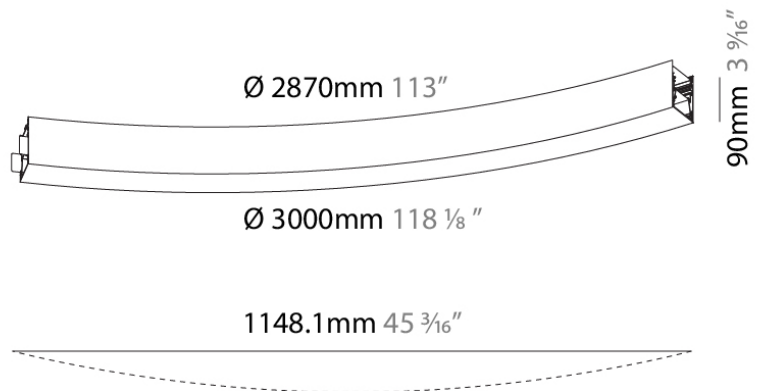

A30609-

DESCRIPTION

Super-G Slim 3000/45° - Suspension - 26.4W LED (Zhaga Standard) - 3000K / 3500K / 4000K

GENERAL

Series: Super-G
Subseries: Super-G Slim 65
Brand: Prolicht
Division: Architectural
Mounting Type: Suspension
Mounting Location: Ceiling
Subcategory: Profile

PHYSICAL

Shape: Curves
Length (mm): 1148
Length (in): 45 ³/₁₆"
Width (mm): 65
Width (in): 2 ⁹/₁₆"
Height (mm): 90
Height (in): 3 ⁹/₁₆"
Light Distribution: Direct
Weight (kg): 3.397
Weight (lbs): 7.49
Diffuser: PMMA - Opal or Micro-Prism
Fixture Finish: SSR / BKV / CWI / CRY / HAB / UFT / ITA / RUA / FTG / MYG / LOD / PUS / FRO / FUP / KIA / POP / BLS / SPG / MEY / GOH / GUM / CHC / COM / ABZ / JAG / OBR / MOS / ROR
Fixture Material: Extruded Aluminum

ELECTRICAL

Input Wattage Range: 20 - 29 W
Lamp Type: LED (Zhaga Standard)
Input Wattage (W): 26.4
Total Output Wattage (W): 24
Dimming: Tri-Mode (Non-Dimming and Phase Dimming (120Vac only) and 0-10V Dimming)
Driver Included: Yes
Driver Location: Integrated
Driver Type: Constant Current - Universal
Driver Class: Class 2
Input Voltage (V): 120 - 277
Constant Current (MA): 350

LED

Delivered Lumen Range: 2000 - 2999 lm
Color Temperature (°K): 3000 / 3500 / 4000
Max. Delivered Lumen (lm): 2940 / 2999 / 3060
Nominal Lumen (lm): 3840 / 3920 / 4000
CRI: >90 CRI
Efficiency (%): 0.884
Lamp Life (hrs): 50000

RATINGS AND CERTIFICATIONS

Certified By: Certified for North American Standards
IP rating: IP20