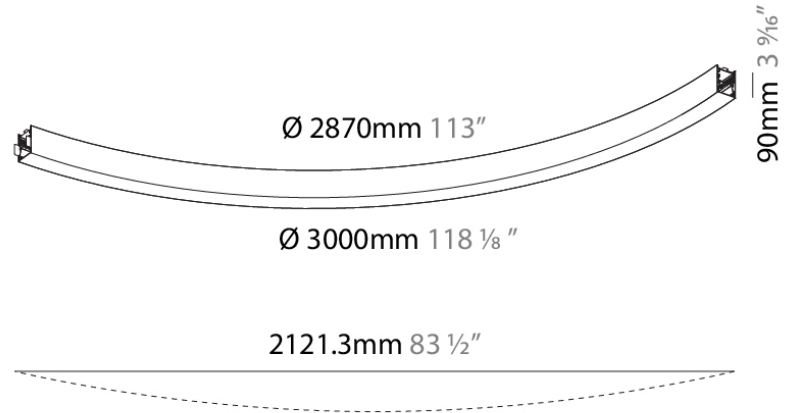

Super-G Slim 3000/90° - Suspension - Direct / Indirect - 79.2W LED (Zhaga Standard) - 3000K / 3500K / 4000K

GENERAL

Series: Super-G
Subseries: Super-G Slim 65
Brand: Prolicht
Division: Architectural
Mounting Type: Suspension
Mounting Location: Ceiling
Subcategory: Profile

PHYSICAL

Shape: Curves
Length (mm): 2121
Length (in): 83 1/2
Width (mm): 65
Width (in): 2 9/16
Height (mm): 90
Height (in): 3 9/16
Light Distribution: Direct / Indirect
Weight (kg): 7.69
Weight (lbs): 16.95
Diffuser: PMMA - Opal or Micro-Prism
Fixture Finish: SSR / BKV / CWI / CRY / HAB / UFT / ITA / RUA / FTG / MYG / LOD / PUS / FRO / FUP / KIA / POP / BLS / SPG / MEY / GOH / GUM / CHC / COM / ABZ / JAG / OBR / MOS / ROR
Fixture Material: Extruded Aluminum

ELECTRICAL

Input Wattage Range: 80 - 99 W
Lamp Type: LED (Zhaga Standard)
Input Wattage (W): 79.2
Total Output Wattage (W): 52.8 / 26.4
Dimming: Tri-Mode (Non-Dimming and Phase Dimming (120Vac only) and 0-10V Dimming)
Driver Included: Yes
Driver Location: Integrated
Driver Type: Constant Current - Universal
Driver Class: Class 2
Input Voltage (V): 120 - 277
Constant Current (MA): 350

LED

Delivered Lumen Range: 5000 - 9999 lm
Color Temperature (°K): 3000 / 3500 / 4000
Max. Delivered Lumen (lm): 5450 / 5557 / 5670 - Dir / 4300 / 4390 / 4480 - Ind
Nominal Lumen (lm): 11520 / 11760 / 12000
CRI: >90 CRI
Lamp Life (hrs): 50000

RATINGS AND CERTIFICATIONS

Certified By: Certified for North American Standards
IP rating: IP20