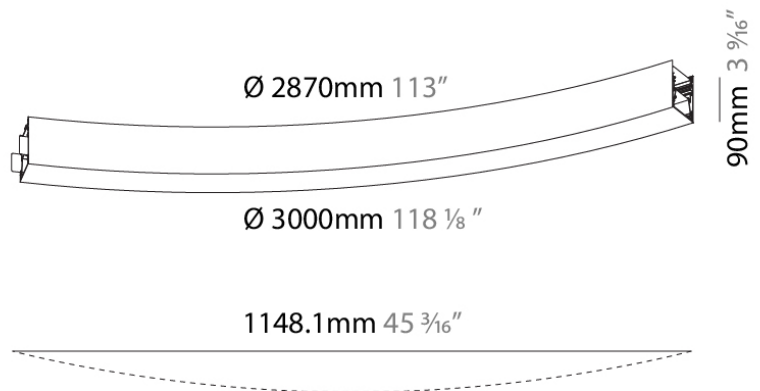

Super-G Slim 3000/45° - Suspension - Direct / Indirect - 39.6W LED (Zhaga Standard) - 3000K / 3500K / 4000K

GENERAL

Series: Super-G
Subseries: Super-G Slim 65
Brand: Prolicht
Division: Architectural
Mounting Type: Suspension
Mounting Location: Ceiling
Subcategory: Profile

PHYSICAL

Shape: Curves
Length (mm): 1148
Length (in): 45 ³/₁₆
Width (mm): 65
Width (in): 2 ⁹/₁₆
Height (mm): 90
Height (in): 3 ⁹/₁₆
Light Distribution: Direct / Indirect
Weight (kg): 4.241
Weight (lbs): 9.35
Diffuser: PMMA - Opal or Micro-Prism
Fixture Finish: SSR / BKV / CWI / CRY / HAB / UFT / ITA / RUA / FTG / MYG / LOD / PUS / FRO / FUP / KIA / POP / BLS / SPG / MEY / GOH / GUM / CHC / COM / ABZ / JAG / OBR / MOS / ROR
Fixture Material: Extruded Aluminum

ELECTRICAL

Input Wattage Range: 30 - 49 W
Lamp Type: LED (Zhaga Standard)
Input Wattage (W): 39.6
Total Output Wattage (W): 26.4 / 13.2
Dimming: Tri-Mode (Non-Dimming and Phase Dimming (120Vac only) and 0-10V Dimming)
Driver Included: Yes
Driver Location: Integrated
Driver Type: Constant Current - Universal
Driver Class: Class 2
Input Voltage (V): 120 - 277
Constant Current (MA): 350

LED

Delivered Lumen Range: 5000 - 9999 lm
Color Temperature (°K): 3000 / 3500 / 4000
Max. Delivered Lumen (lm): 2720 / 2783 / 2840 - Dir / 2150 / 2195 / 2240 - Ind
Nominal Lumen (lm): 5760 / 5880 / 6000
CRI: >90 CRI
Lamp Life (hrs): 50000

RATINGS AND CERTIFICATIONS

Certified By: Certified for North American Standards
IP rating: IP20