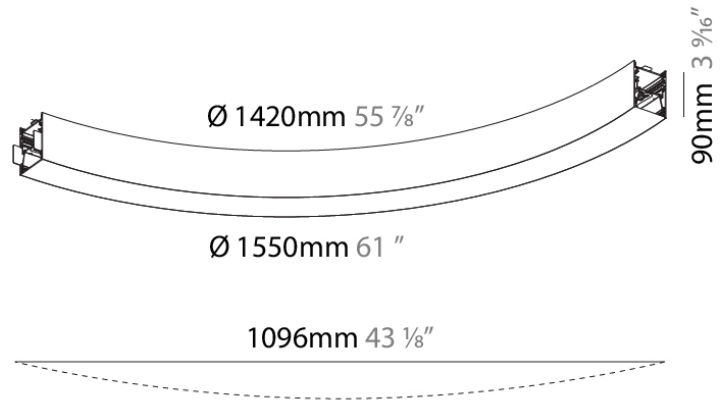

GENERAL

Series: Super-G
Subseries: Super-G Slim 65
Brand: Prolicht
Division: Architectural
Mounting Type: Suspension
Mounting Location: Ceiling
Subcategory: Profile

PHYSICAL

Shape: Curves
Length (mm): 1096
Length (in): 43
Width (mm): 65
Width (in): 2 ⁹/₁₆
Height (mm): 90
Height (in): 3 ⁹/₁₆
Light Distribution: Direct / Indirect
Weight (kg): 4.157
Weight (lbs): 9.16
Diffuser: PMMA - Opal or Micro-Prism
Fixture Finish: SSR / BKV / CWI / CRY / HAB / UFT / ITA / RUA / FTG / MYG / LOD / PUS / FRO / FUP / KIA / POP / BLS / SPG / MEY / GOH / GUM / CHC / COM / ABZ / JAG / OBR / MOS / ROR
Fixture Material: Extruded Aluminum

ELECTRICAL

Input Wattage Range: 30 - 49 W
Lamp Type: LED (Zhaga Standard)
Input Wattage (W): 39.6
Total Output Wattage (W): 26.4 / 13.2
Dimming: Tri-Mode (Non-Dimming and Phase Dimming (120Vac only) and 0-10V Dimming)
Driver Included: Yes
Driver Location: Integrated
Driver Type: Constant Current - Universal
Driver Class: Class 2
Input Voltage (V): 120 - 277
Constant Current (mA): 350

LED

Delivered Lumen Range: 5000 - 9999 lm
Color Temperature (°K): 3000 / 3500 / 4000
Max. Delivered Lumen (lm): 2940 / 2999 / 3060 - Dir / 1980 / 2019 / 2060 - Ind
Nominal Lumen (lm): 5760 / 5880 / 6000
CRI: >90 CRI
Efficiency (%): 88.4
Lamp Life (hrs): 50000

RATINGS AND CERTIFICATIONS

Certified By: Certified for North American Standards
IP rating: IP20