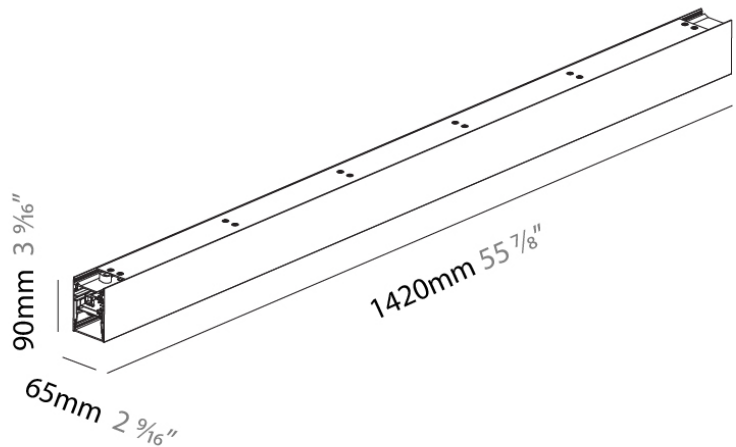

GENERAL

Series: Super-G
Subseries: Super-G Slim 65
Brand: Prolicht
Division: Architectural
Mounting Type: Suspension
Mounting Location: Ceiling
Subcategory: Profile

PHYSICAL

Shape: Rectangle
Length (mm): 1420
Length (in): 55 7/8
Width (mm): 65
Width (in): 2 9/16
Height (mm): 90
Height (in): 3 9/16
Light Distribution: Direct / Indirect
Weight (kg): 5.179
Weight (lbs): 11.42
Diffuser: PMMA - Opal or Micro-Prism
Fixture Finish: SSR / BKV / CWI / CRY / HAB / UFT / ITA / RUA / FTG / MYG / LOD / PUS / FRO / FUP / KIA / POP / BLS / SPG / MEY / GOH / GUM / CHC / COM / ABZ / JAG / OBR / MOS / ROR
Fixture Material: Extruded Aluminum

ELECTRICAL

Input Wattage Range: 50 - 79 W
Lamp Type: LED (Zhaga Standard)
Input Wattage (W): 49.5
Total Output Wattage (W): 29.7 / 14.85
Dimming: Tri-Mode (Non-Dimming and Phase Dimming (120Vac only) and 0-10V Dimming)
Driver Included: Yes
Driver Location: Integrated
Driver Type: Constant Current - Universal
Driver Class: Class 2
Input Voltage (V): 120 - 277
Constant Current (mA): 350

LED

Delivered Lumen Range: 5000 - 9999 lm
Color Temperature (°K): 3000 / 3500 / 4000
Max. Delivered Lumen (lm): 3680 / 3754 / 3830 - Dir / 2460 / 2518 / 2560 - Ind
Nominal Lumen (lm): 7200 / 7350 / 7500
CRI: >90 CRI
Efficiency (%): 88.4%
Lamp Life (hrs): 50000

RATINGS AND CERTIFICATIONS

Certified By: Certified for North American Standards
IP rating: IP20