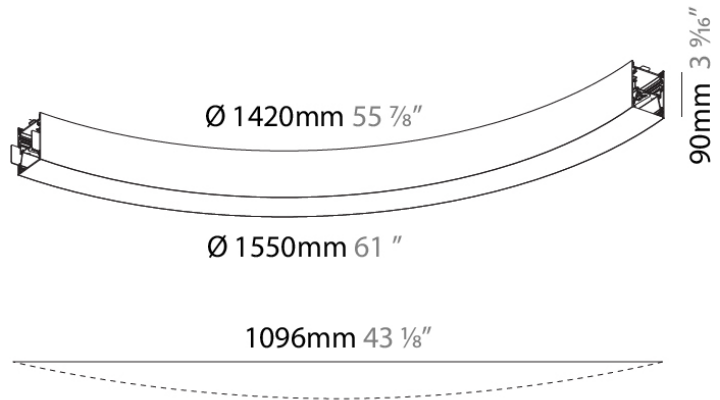

A30607-

DESCRIPTION

Super-G Slim 1550/90° - Suspension - 26.4W LED (Zhaga Standard) - 3000K / 3500K / 4000K

GENERAL

Series: Super-G
Subseries: Super-G Slim 65
Brand: Prolicht
Division: Architectural
Mounting Type: Suspension
Mounting Location: Ceiling
Subcategory: Profile

PHYSICAL

Shape: Curves
Length (mm): 1096
Length (in): 43 1/8
Width (mm): 65
Width (in): 2 9/16
Height (mm): 90
Height (in): 3 9/16
Light Distribution: Direct
Weight (kg): 3.435
Weight (lbs): 7.57
Diffuser: PMMA - Opal or Micro-Prism
Fixture Finish: SSR / BKV / CWI / CRY / HAB / UFT / ITA / RUA / FTG / MYG / LOD / PUS / FRO / FUP / KIA / POP / BLS / SPG / MEY / GOH / GUM / CHC / COM / ABZ / JAG / OBR / MOS / ROR
Fixture Material: Extruded Aluminum

ELECTRICAL

Input Wattage Range: 20 - 29 W
Lamp Type: LED (Zhaga Standard)
Input Wattage (W): 26.4
Total Output Wattage (W): 24
Dimming: Tri-Mode (Non-Dimming and Phase Dimming (120Vac only) and 0-10V Dimming)
Driver Included: Yes
Driver Location: Integrated
Driver Type: Constant Current - Universal
Driver Class: Class 2
Input Voltage (V): 120 - 277
Constant Current (mA): 350

LED

Delivered Lumen Range: 2000 - 3999 lm
Color Temperature (°K): 3000 / 3500 / 4000
Max. Delivered Lumen (lm): 2940 / 2999 / 3060
Nominal Lumen (lm): 3840 / 3920 / 4000
CRI: >90 CRI
Efficiency (%): 0.884
Lamp Life (hrs): 50000

RATINGS AND CERTIFICATIONS

Certified By: Certified for North American Standards
IP rating: IP20