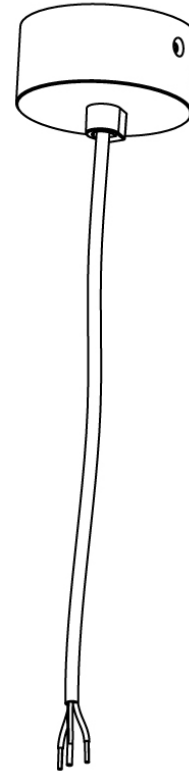

A3SGS65-SUS-SYS COMPONENTS

PROJECT	_____
TYPE	_____
NOTES	_____
QUANTITY	_____
DATE	_____

A39016-

DESCRIPTION

Suspension Power Feed 3x0.75, 6000mm

GENERAL

Brand: Prolicht

Division: Architectural

PHYSICAL

Shape: Round

Diameter (mm): 114

Diameter (in): 4 1/4

Length (mm): 6000

Length (in): 236 1/4

Width (mm): 81

Width (in): 3 3/16

Height (mm): 32

Height (in): 1 1/4

Weight (kg): 0.117

Weight (lbs): 0.258

Fixture Finish: ANA / SSR / BKV / CWI / CRY / HAB / MSR / UFT / ITA / RUA / OGR / FTG / MYG / RWR / LOD / PUS / FRO / FUP / KIA / POP / BLS / SPG / MEY / GOH / GUM / CHC / COM / ABZ / JAG / OBR / MOS / ROR

Fixture Material: Aluminum

RATINGS AND CERTIFICATIONS

Certified By: Certified for North American Standards

IP rating: IP20