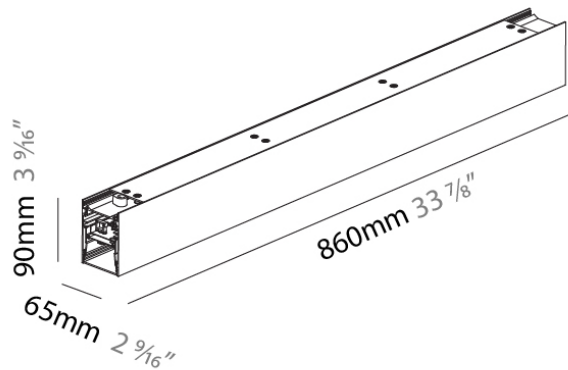

GENERAL

Series: Super-G
Subseries: Super-G Slim 65
Brand: Prolicht
Division: Architectural
Mounting Type: Suspension
Mounting Location: Ceiling
Subcategory: Profile

PHYSICAL

Shape: Rectangle
Length (mm): 860
Length (in): 33 7/8
Width (mm): 65
Width (in): 2 9/16
Height (mm): 90
Height (in): 3 9/16
Light Distribution: Direct / Indirect
Weight (kg): 3.081
Weight (lbs): 6.79
Diffuser: PMMA - Opal or Micro-Prism
Fixture Finish: SSR / BKV / CWI / CRY / HAB / UFT / ITA / RUA / FTG / MYG / LOD / PUS / FRO / FUP / KIA / POP / BLS / SPG / MEY / GOH / GUM / CHC / COM / ABZ / JAG / OBR / MOS / ROR
Fixture Material: Extruded Aluminum

ELECTRICAL

Input Wattage Range: 30 - 49 W
Lamp Type: LED (Zhaga Standard)
Input Wattage (W): 29.7
Total Output Wattage (W): 19.8 / 9.9
Dimming: Tri-Mode (Non-Dimming and Phase Dimming (120Vac only) and 0-10V Dimming)
Driver Included: Yes
Driver Location: Integrated
Driver Type: Constant Current - Universal
Driver Class: Class 2
Input Voltage (V): 120 - 277
Constant Current (mA): 350

LED

Delivered Lumen Range: 2000 - 3999 lm
Color Temperature (°K): 3000 / 3500 / 4000
Max. Delivered Lumen (lm): 2210 / 2254 / 2300 - Dir / 1480 / 1509 / 1540 - Ind
Nominal Lumen (lm): 4320 / 4410 / 4500
CRI: >90 CRI
Efficiency (%): 88.4%
Lamp Life (hrs): 50000

RATINGS AND CERTIFICATIONS

Certified By: Certified for North American Standards
IP rating: IP20