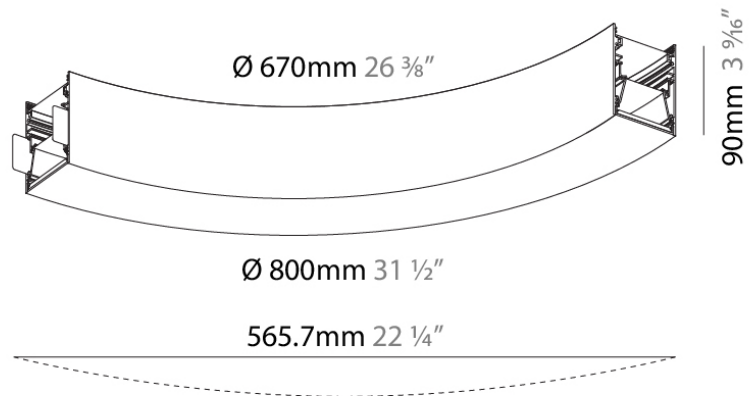

Super-G Slim 800/90° - Suspension - Direct / Indirect - 19.8W LED (Zhaga Standard) - 3000K / 3500K / 4000K

GENERAL

Series: Super-G
Subseries: Super-G Slim 65
Brand: Prolicht
Division: Architectural
Mounting Type: Suspension
Mounting Location: Ceiling
Subcategory: Profile

PHYSICAL

Shape: Curves
Length (mm): 565
Length (in): 22 1/4
Width (mm): 65
Width (in): 2 9/16
Height (mm): 90
Height (in): 3 9/16
Light Distribution: Direct / Indirect
Weight (kg): 2.069
Weight (lbs): 4.56
Diffuser: PMMA - Opal or Micro-Prism
Fixture Finish: SSR / BKV / CWI / CRY / HAB / UFT / ITA / RUA / FTG / MYG / LOD / PUS / FRO / FUP / KIA / POP / BLS / SPG / MEY / GOH / GUM / CHC / COM / ABZ / JAG / OBR / MOS / ROR
Fixture Material: Extruded Aluminum

ELECTRICAL

Input Wattage Range: 10 - 19 W
Lamp Type: LED (Zhaga Standard)
Input Wattage (W): 19.8
Total Output Wattage (W): 13.2 / 6.66
Dimming: Tri-Mode (Non-Dimming and Phase Dimming (120Vac only) and 0-10V Dimming)
Driver Included: Yes
Driver Location: Integrated
Driver Type: Constant Current - Universal
Driver Class: Class 2
Input Voltage (V): 120 - 277
Constant Current (mA): 350

LED

Delivered Lumen Range: 2000 - 3999 lm
Color Temperature (°K): 3000 / 3500 / 4000
Max. Delivered Lumen (lm): 1470 / 1500 / 1530 - Dir. / 990 / 1008 / 1030 - Ind.
Nominal Lumen (lm): 2880 / 2940 / 3000
CRI: >90 CRI
Lamp Life (hrs): 50000

RATINGS AND CERTIFICATIONS

Certified By: Certified for North American Standards
IP rating: IP20