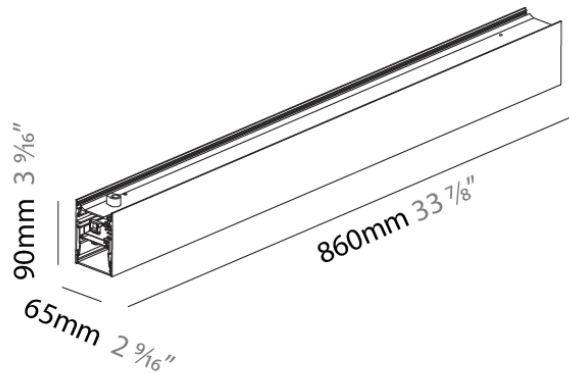

A3SGS65-SUS-SYS COMPONENTS SUSPENSION

A300082-

DESCRIPTION

Super-G Slim 860 - Suspension - 19.8W LED (Zhaga Standard) - 3000K / 3500K / 4000K

GENERAL

Series: Super-G

Subseries: Super-G Slim 65

Brand: Prolicht

Division: Architectural

Mounting Type: Suspension

Mounting Location: Ceiling

Subcategory: Profile

PHYSICAL

Shape: Rectangle

Length (mm): 860

Length (in): 33 ⁷/₈

Width (mm): 65

Width (in): 2 ⁹/₁₆

Height (mm): 90

Height (in): 3 ⁹/₁₆

Light Distribution: Direct

Weight (kg): 3.409

Weight (lbs): 7.52

Diffuser: PMMA - Opal or Micro-Prism

Fixture Finish: SSR / BKV / CWI / CRY / HAB / UFT / ITA / RUA / FTG / MYG / LOD / PUS / FRO / FUP / KIA / POP / BLS / SPG / MEY / GOH / GUM / CHC / COM / ABZ / JAG / OBR / MOS / ROR

Fixture Material: Extruded Aluminum

ELECTRICAL

Input Wattage Range: 20 - 29 W

Lamp Type: LED (Zhaga Standard)

Input Wattage (W): 19.8

Total Output Wattage (W): 18

Dimming: Tri-Mode (Non-Dimming and Phase Dimming (120Vac only) and 0-10V Dimming)

Driver Included: Yes

Driver Location: Integrated

Driver Type: Constant Current - Universal

Driver Class: Class 2

Input Voltage (V): 120 - 277

Constant Current (mA): 350

LED

Delivered Lumen Range: 2000 - 2999 lm

Color Temperature (°K): 3000 / 3500 / 4000

Max. Delivered Lumen (lm): 2210 / 2254 / 2300

Nominal Lumen (lm): 2880 / 2940 / 3000

CRI: >90 CRI

Lamp Life (hrs): 50000

RATINGS AND CERTIFICATIONS

Certified By: Certified for North American Standards

IP rating: IP20