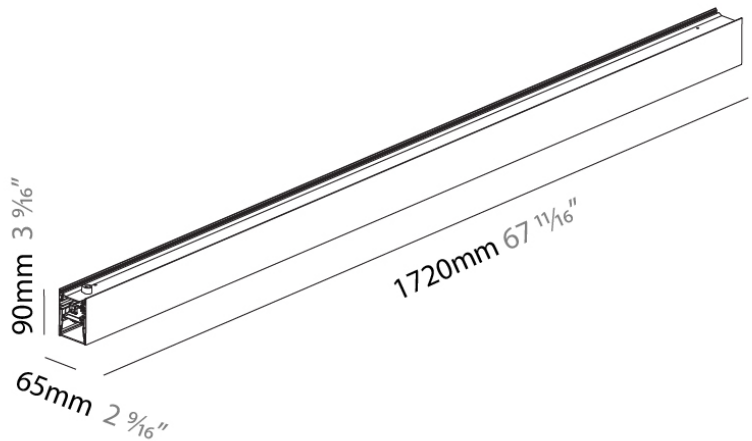

A3SGS65-SUS-SYS COMPONENTS SUSPENSION

A300087-

DESCRIPTION

Super-G Slim 1720 - Suspension - 39.6W LED (Zhaga Standard) - 3000K / 3500K / 4000K

GENERAL

Series: Super-G

Subseries: Super-G Slim 65

Brand: Prolicht

Division: Architectural

Mounting Type: Suspension

Mounting Location: Ceiling

Subcategory: Profile

PHYSICAL

Shape: Rectangle

Length (mm): 1720

Length (in): 67 ¹¹/₁₆

Width (mm): 65

Width (in): 2 ⁹/₁₆

Height (mm): 90

Height (in): 3 ⁹/₁₆

Light Distribution: Direct

Weight (kg): 5.041

Weight (lbs): 11.11

Diffuser: PMMA - Opal or Micro-Prism

Fixture Finish: SSR / BKV / CWI / CRY / HAB / UFT / ITA / RUA / FTG / MYG / LOD / PUS / FRO / FUP / KIA / POP / BLS / SPG / MEY / GOH / GUM / CHC / COM / ABZ / JAG / OBR / MOS / ROR

Fixture Material: Extruded Aluminum

ELECTRICAL

Input Wattage Range: 30 - 49 W

Lamp Type: LED (Zhaga Standard)

Input Wattage (W): 39.6

Total Output Wattage (W): 35.6

Dimming: Tri-Mode (Non-Dimming and Phase Dimming (120Vac only) and 0-10V Dimming)

Driver Included: Yes

Driver Location: Integrated

Driver Type: Constant Current - Universal

Driver Class: Class 2

Input Voltage (V): 120 - 277

Constant Current (mA): 350

LED

Delivered Lumen Range: 3000 - 4999 lm

Color Temperature (°K): 3000 / 3500 / 4000

Max. Delivered Lumen (lm): 4100 / 4322 / 4600

Nominal Lumen (lm): 5760 / 5880 / 6000

CRI: >90 CRI

Lamp Life (hrs): 50000

RATINGS AND CERTIFICATIONS

Certified By: Certified for North American Standards

IP rating: IP20