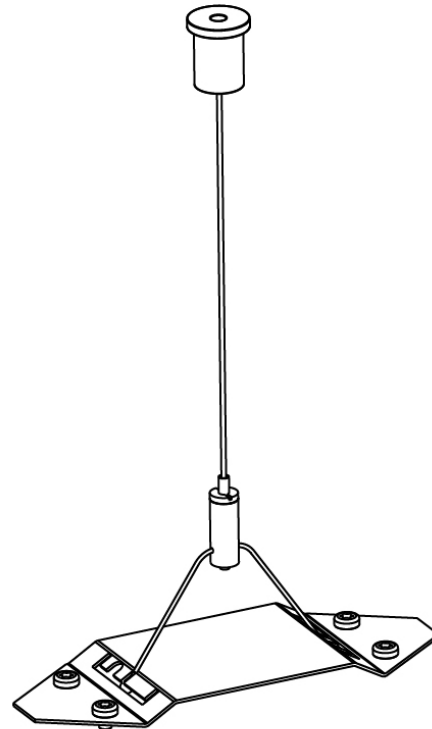

A3SGS65-SUS-SYS COMPONENTS

A38545-

DESCRIPTION

Super-G Slim Suspension Cable - 2000mm -

GENERAL

Series: Super-G

Subseries: Super-G Slim 65

Brand: Prolicht

Division: Architectural

PHYSICAL

Length (mm): 2000

Length (in): 78 $\frac{3}{4}$

Width (mm): 20

Width (in): 13/16

Height (mm): 53

Height (in): 2 $\frac{1}{16}$

Weight (kg): 0.141

Weight (lbs): 0.31

Fixture Finish: SSR / BKV / CWI / CRY / HAB / UFT / ITA / RUA / FTG / MYG / LOD / PUS / FRO / FUP / KIA / POP / BLS / SPG / MEY / GOH / GUM / CHC / COM / ABZ / JAG / OBR / MOS / ROR

Fixture Material: Extruded Aluminum

ELECTRICAL

Lamp Type: LED (Zhaga Standard)

RATINGS AND CERTIFICATIONS

Certified By: Certified for North American Standards

IP rating: IP20

PROJECT

TYPE

NOTES

QUANTITY

DATE

A