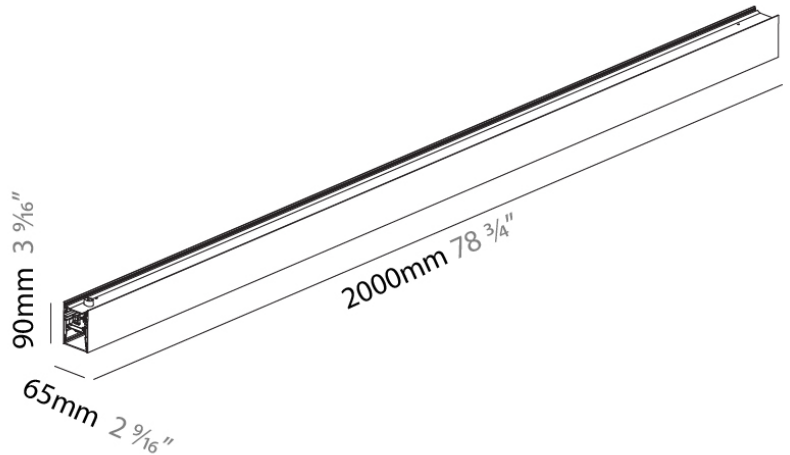

A30599-

DESCRIPTION

Super-G Slim 2000 - Suspension - 2000mm / 78 3/4" - 46.2W LED (Zhaga Standard) - 3000K / 3500K / 4000K

GENERAL

Series: Super-G
Subseries: Super-G Slim 65
Brand: Prolicht
Division: Architectural
Mounting Type: Suspension
Mounting Location: Ceiling
Subcategory: Profile

PHYSICAL

Shape: Rectangle
Length (mm): 2000
Length (in): 78 3/4
Width (mm): 65
Width (in): 2 9/16
Height (mm): 90
Height (in): 3 9/16
Light Distribution: Direct
Weight (kg): 5.739
Weight (lbs): 12.65
Diffuser: PMMA - Opal or Micro-Prism
Fixture Finish: SSR / BKV / CWI / CRY / HAB / UFT / ITA / RUA / FTG / MYG / LOD / PUS / FRO / FUP / KIA / POP / BLS / SPG / MEY / GOH / GUM / CHC / COM / ABZ / JAG / OBR / MOS / ROR
Fixture Material: Extruded Aluminum

ELECTRICAL

Input Wattage Range: 30 - 49 W
Lamp Type: LED (Zhaga Standard)
Input Wattage (W): 46.2
Total Output Wattage (W): 42
Dimming: Tri-Mode (Non-Dimming and Phase Dimming (120Vac only) and 0-10V Dimming)
Driver Included: Yes
Driver Location: Integrated
Driver Type: Constant Current - Universal
Driver Class: Class 2
Input Voltage (V): 120 - 277
Constant Current (MA): 350

LED

Delivered Lumen Range: 3000 - 4999 lm
Color Temperature (°K): 3000 / 3500 / 4000
Max. Delivered Lumen (lm): 5150 / 5253 / 5360
Nominal Lumen (lm): 6720 / 6990 / 7000
CRI: >90 CRI
Efficiency (%): 0.884
Lamp Life (hrs): 50000

RATINGS AND CERTIFICATIONS

Certified By: Certified for North American Standards
IP rating: IP20