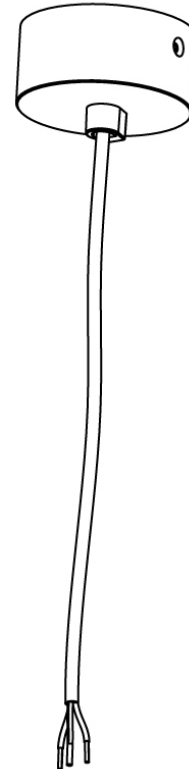

A3SGS65-SUS-SYS COMPONENTS

PROJECT _____

TYPE _____

NOTES _____

QUANTITY _____

DATE _____

A39017-

DESCRIPTION

Suspension Power Feed 5x0.75, 6000mm

GENERAL

Brand: Prolicht

Division: Architectural

PHYSICAL

Shape: Round

Diameter (mm): 81

Diameter (in): 3 ³/₁₆

Length (mm): 6000

Length (in): 236 ¹/₄

Width (mm): 81

Width (in): 3 ³/₁₆

Height (mm): 32

Height (in): 1 ¹/₄

Weight (kg): 0.117

Weight (lbs): 0.258

Fixture Finish: ANA / SSR / BKV / CWI / CRY / HAB / MSR / UFT / ITA / RUA / OGR / FTG / MYG / RWR / LOD / PUS / FRO / FUP / KIA / POP / BLS / SPG / MEY / GOH / GUM / CHC / COM / ABZ / JAG / OBR / MOS / ROR

Fixture Material: Aluminum

RATINGS AND CERTIFICATIONS

Certified By: Certified for North American Standards

IP rating: IP20