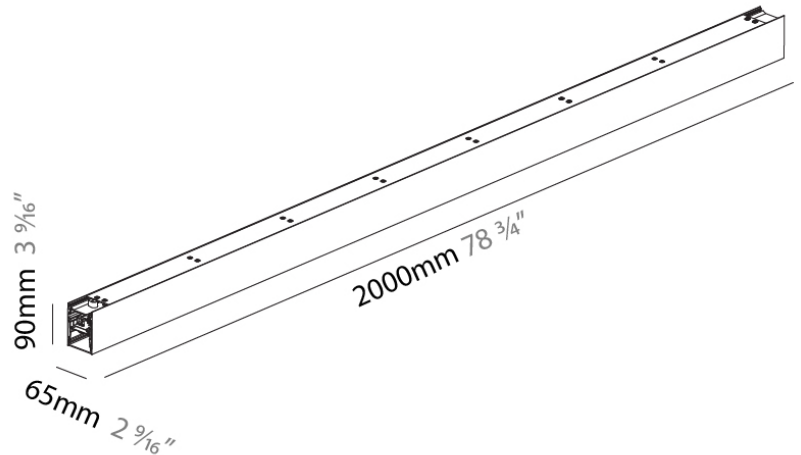

GENERAL

Series: Super-G

Subseries: Super-G Slim 65

Brand: Prolicht

Division: Architectural

Mounting Type: Suspension

Mounting Location: Ceiling

Subcategory: Profile

PHYSICAL

Shape: Rectangle

Length (mm): 2000

Length (in): 78 ³/₄"

Width (mm): 65

Width (in): 2 ⁹/₁₆"

Height (mm): 90

Height (in): 3 ⁹/₁₆"

Light Distribution: Direct / Indirect

Weight (kg): 6.81

Weight (lbs): 15

Diffuser: PMMA - Opal or Micro-Prism

Fixture Finish: SSR / BKV / CWI / CRY / HAB / UFT / ITA / RUA / FTG / MYG / LOD / PUS / FRO / FUP / KIA / POP / BLS / SPG / MEY / GOH / GUM / CHC / COM / ABZ / JAG / OBR / MOS / ROR

Fixture Material: Extruded Aluminum

ELECTRICAL

Input Wattage Range: 50 - 79 W

Lamp Type: LED (Zhaga Standard)

Input Wattage (W): 72.6

Total Output Wattage (W): 41.58 / 23.76

Dimming: Tri-Mode (Non-Dimming and Phase Dimming (120Vac only) and 0-10V Dimming)

Driver Included: Yes

Driver Location: Integrated

Driver Type: Constant Current - Universal

Driver Class: Class 2

Input Voltage (V): 120 - 277

Constant Current (mA): 350

LED

Delivered Lumen Range: 5000 - 9999 lm

Color Temperature (°K): 3000 / 3500 / 4000

Max. Delivered Lumen (lm): 5150 / 5253 / 5360 - Dir / 3860 / 3949 / 4030 - Ind

Nominal Lumen (lm): 10560 / 10780 / 11000

CRI: >90 CRI

Efficiency (%): 88.4%

Lamp Life (hrs): 50000

RATINGS AND CERTIFICATIONS

Certified By: Certified for North American Standards

IP rating: IP20