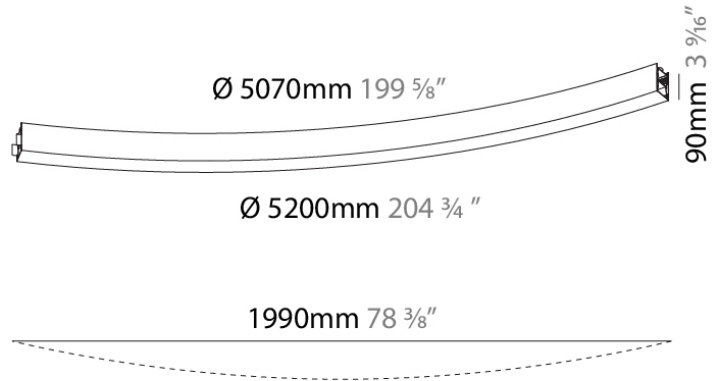

A30613-

DESCRIPTION

Super-G Slim 5200/45° - Surface - 46.2W LED (Zhaga Standard) - 3000K / 3500K / 4000K

GENERAL

Series: Super-G
Subseries: Super-G Slim 65
Brand: Prolicht
Division: Architectural
Mounting Type: Suspension
Mounting Location: Ceiling
Subcategory: Profile

PHYSICAL

Shape: Curves
Length (mm): 1990
Length (in): 78 3/8
Width (mm): 65
Width (in): 2 9/16
Height (mm): 90
Height (in): 3 9/16
Light Distribution: Direct
Weight (kg): 5.704
Weight (lbs): 12.58
Diffuser: PMMA - Opal or Micro-Prism
Fixture Finish: SSR / BKV / CWI / CRY / HAB / UFT / ITA / RUA / FTG / MYG / LOD / PUS / FRO / FUP / KIA / POP / BLS / SPG / MEY / GOH / GUM / CHC / COM / ABZ / JAG / OBR / MOS / ROR
Fixture Material: Extruded Aluminum

ELECTRICAL

Input Wattage Range: 30 - 49 W
Lamp Type: LED (Zhaga Standard)
Input Wattage (W): 46.2
Total Output Wattage (W): 42
Dimming: Tri-Mode (Non-Dimming and Phase Dimming (120Vac only) and 0-10V Dimming)
Driver Included: Yes
Driver Location: Integrated
Driver Type: Constant Current - Universal
Driver Class: Class 2
Input Voltage (V): 120 - 277
Constant Current (mA): 350

LED

Delivered Lumen Range: 3000 - 4999 lm
Color Temperature (°K): 3000 / 3500 / 4000
Max. Delivered Lumen (lm): 5150 / 5253 / 5360
Nominal Lumen (lm): 6720 / 6860 / 7000
CRI: >90 CRI
Efficiency (%): 0.884
Lamp Life (hrs): 50000

RATINGS AND CERTIFICATIONS

Certified By: Certified for North American Standards
IP rating: IP20