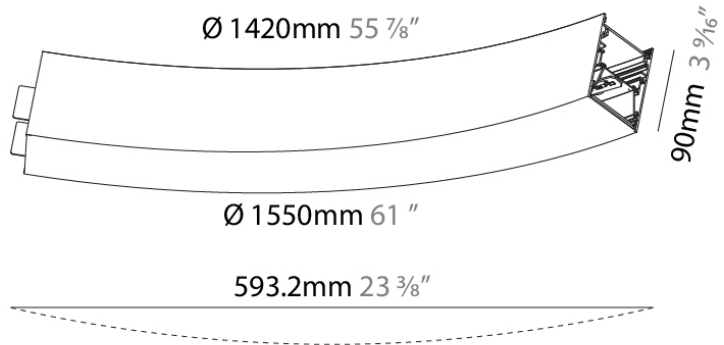

Super-G Slim 1550/45° - Suspension - Direct / Indirect - 20W LED (Zhaga Standard) - 3000K / 3500K / 4000K

GENERAL

Series: Super-G
Subseries: Super-G Slim 65
Brand: Prolicht
Division: Architectural
Mounting Type: Suspension
Mounting Location: Ceiling
Subcategory: Profile

PHYSICAL

Shape: Curves
Length (mm): 593
Length (in): 23 3/8
Width (mm): 65
Width (in): 2 9/16
Height (mm): 90
Height (in): 3 9/16
Light Distribution: Direct / Indirect
Weight (kg): 2.085
Weight (lbs): 4.6
Diffuser: PMMA - Opal or Micro-Prism
Fixture Finish: SSR / BKV / CWI / CRY / HAB / UFT / ITA / RUA / FTG / MYG / LOD / PUS / FRO / FUP / KIA / POP / BLS / SPG / MEY / GOH / GUM / CHC / COM / ABZ / JAG / OBR / MOS / ROR
Fixture Material: Extruded Aluminum

ELECTRICAL

Input Wattage Range: 20 - 29 W
Lamp Type: LED (Zhaga Standard)
Input Wattage (W): 19.8
Total Output Wattage (W): 13.2 / 6.66
Dimming: Tri-Mode (Non-Dimming and Phase Dimming (120Vac only) and 0-10V Dimming)
Driver Included: Yes
Driver Location: Integrated
Driver Type: Constant Current - Universal
Driver Class: Class 2
Input Voltage (V): 120 - 277
Constant Current (MA): 350

LED

Delivered Lumen Range: 2000 - 2999 lm
Color Temperature (°K): 3000 / 3500 / 4000
Max. Delivered Lumen (lm): 1360 / 1392 / 1420 - Dir / 1080 / 1097 / 1120 Ind
Nominal Lumen (lm): 2880 / 2940 / 3000
CRI: >90 CRI
Lamp Life (hrs): 50000

RATINGS AND CERTIFICATIONS

Certified By: Certified for North American Standards
IP rating: IP20