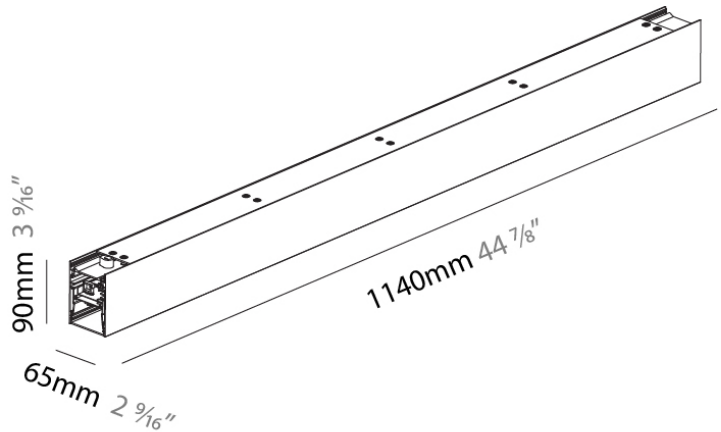

GENERAL

Series: Super-G
Subseries: Super-G Slim 65
Brand: Prolicht
Division: Architectural
Mounting Type: Suspension
Mounting Location: Ceiling
Subcategory: Profile

PHYSICAL

Shape: Rectangle
Length (mm): 1140
Length (in): 44 7/8
Width (mm): 65
Width (in): 2 9/16
Height (mm): 90
Height (in): 3 9/16
Light Distribution: Direct / Indirect
Weight (kg): 4.256
Weight (lbs): 9.38
Diffuser: PMMA - Opal or Micro-Prism
Fixture Finish: SSR / BKV / CWI / CRY / HAB / UFT / ITA / RUA / FTG / MYG / LOD / PUS / FRO / FUP / KIA / POP / BLS / SPG / MEY / GOH / GUM / CHC / COM / ABZ / JAG / OBR / MOS / ROR
Fixture Material: Extruded Aluminum

ELECTRICAL

Input Wattage Range: 30 - 49 W
Lamp Type: LED (Zhaga Standard)
Input Wattage (W): 39.6
Total Output Wattage (W): 26.4 / 13.2
Dimming: Tri-Mode (Non-Dimming and Phase Dimming (120Vac only) and 0-10V Dimming)
Driver Included: Yes
Driver Location: Integrated
Driver Type: Constant Current - Universal
Driver Class: Class 2
Input Voltage (V): 120 - 277
Constant Current (MA): 350

LED

Delivered Lumen Range: 5000 - 9999 lm
Color Temperature (°K): 3000 / 3500 / 4000
Max. Delivered Lumen (lm): 2940 / 2999 / 3060 - Dir / 1980 / 2019 / 2060 - Ind
Nominal Lumen (lm): 5760 / 5880 / 6000
CRI: >90 CRI
Efficiency (%): 88.4%
Lamp Life (hrs): 50000

RATINGS AND CERTIFICATIONS

Certified By: Certified for North American Standards
IP rating: IP20