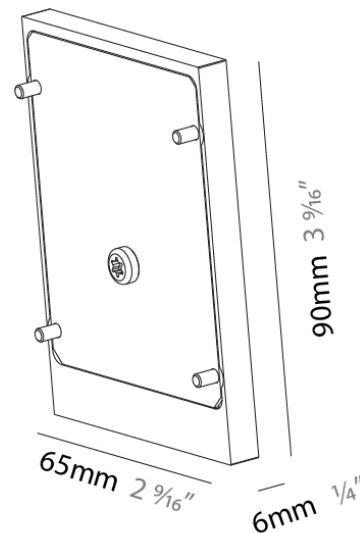

A3SGS65-SUS-SYS COMPONENTS

A38544-

DESCRIPTION

Super-G Slim - Suspension - End Cap -

GENERAL

Series: Super-G
Subseries: Super-G Slim 65
Brand: Prolicht
Division: Architectural

PHYSICAL

Shape: Rectangle
Length (mm): 65
Length (in): 2 ⁹/₁₆
Width (mm): 6
Width (in): 1/4
Height (mm): 90
Height (in): 3 ⁹/₁₆
Weight (kg): 0.141
Weight (lbs): 0.31
Fixture Finish: SSR / BKV / CWI / CRY / HAB / UFT / ITA / RUA / FTG / MYG / LOD / PUS / FRO / FUP / KIA / POP / BLS / SPG / MEY / GOH / GUM / CHC / COM / ABZ / JAG / OBR / MOS / ROR
Fixture Material: Extruded Aluminum

ELECTRICAL

Lamp Type: LED (Zhaga Standard)

RATINGS AND CERTIFICATIONS

Certified By: Certified for North American Standards
IP rating: IP20