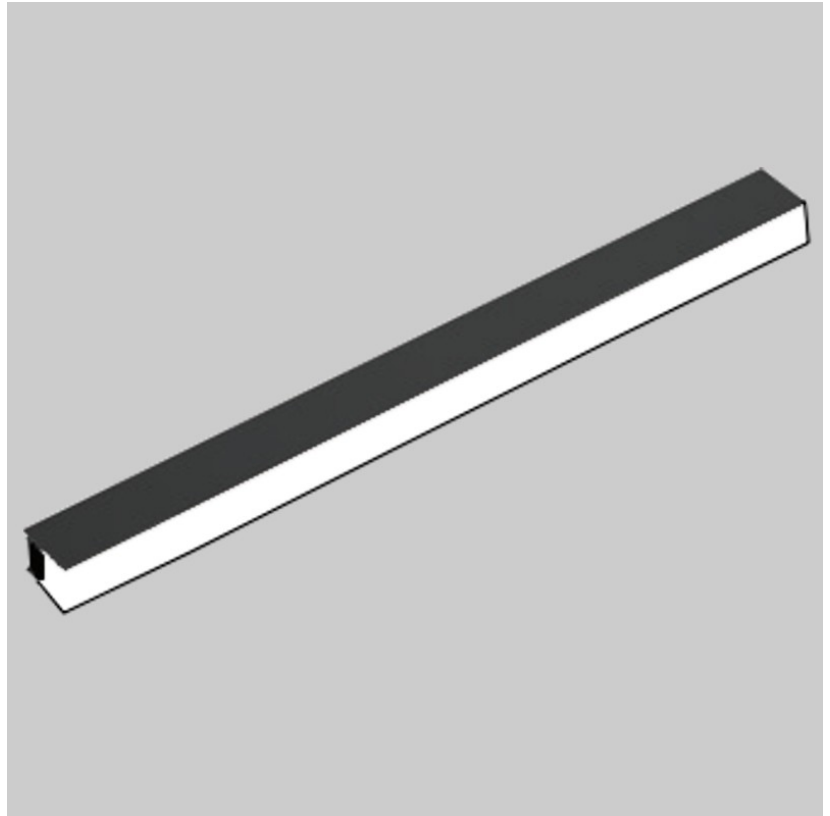

GENERAL

Series: Super-G
Subseries: Super-G Slim 65
Brand: Prolicht
Division: Architectural
Mounting Type: Suspension
Mounting Location: Ceiling
Subcategory: Profile

PHYSICAL

Shape: Rectangle
Length (mm): 1720
Length (in): 67 ¹¹/₁₆
Width (mm): 65
Width (in): 2 ⁹/₁₆
Height (mm): 90
Height (in): 3 ⁹/₁₆
Light Distribution: Direct / Indirect
Weight (kg): 6.176
Weight (lbs): 13.62
Diffuser: PMMA - Opal or Micro-Prism
Fixture Finish: SSR / BKV / CWI / CRY / HAB / UFT / ITA / RUA / FTG / MYG / LOD / PUS / FRO / FUP / KIA / POP / BLS / SPG / MEY / GOH / GUM / CHC / COM / ABZ / JAG / OBR / MOS / ROR
Fixture Material: Extruded Aluminum

ELECTRICAL

Input Wattage Range: 50 - 79 W
Lamp Type: LED (Zhaga Standard)
Input Wattage (W): 59.4
Total Output Wattage (W): 35.6 / 17.86
Dimming: Tri-Mode (Non-Dimming and Phase Dimming (120Vac only) and 0-10V Dimming)
Driver Included: Yes
Driver Location: Integrated
Driver Type: Constant Current - Universal
Driver Class: Class 2
Input Voltage (V): 120 - 277
Constant Current (mA): 350

LED

Delivered Lumen Range: 5000 - 9999 lm
Color Temperature (°K): 3000 / 3500 / 4000
Max. Delivered Lumen (lm): 4100 / 4322 / 4600 - Dir / 3270 / 3204 / 3080 - Ind
Nominal Lumen (lm): 8640 / 8820 / 9000
CRI: >90 CRI
Efficiency (%): 88.4%
Lamp Life (hrs): 50000

RATINGS AND CERTIFICATIONS

Certified By: Certified for North American Standards
IP rating: IP20