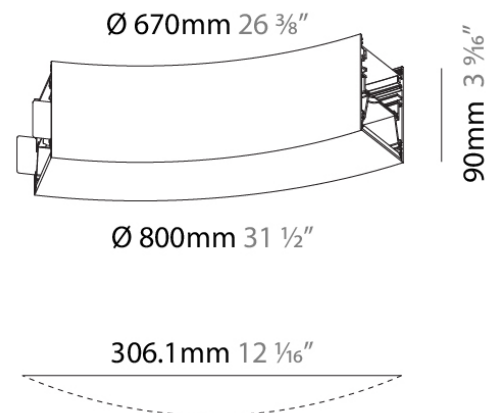

A3SGS65-SUS-SYS COMPONENTS SUSPENSION

A30601-

DESCRIPTION

Super-G Slim 800/45° - Suspension - 7W LED (Zhaga Standard) - 3000K / 3500K / 4000K

GENERAL

Series: Super-G
Subseries: Super-G Slim 65
Brand: Prolicht
Division: Architectural
Mounting Type: Suspension
Mounting Location: Ceiling
Subcategory: Profile

PHYSICAL

Shape: Curves
Length (mm): 306
Length (in): 12 1/16
Width (mm): 65
Width (in): 2 9/16
Height (mm): 90
Height (in): 3 9/16
Light Distribution: Direct
Weight (kg): 0.971
Weight (lbs): 2.14
Diffuser: PMMA - Opal or Micro-Prism
Fixture Finish: SSR / BKV / CWI / CRY / HAB / UFT / ITA / RUA / FTG / MYG / LOD / PUS / FRO / FUP / KIA / POP / BLS / SPG / MEY / GOH / GUM / CHC / COM / ABZ / JAG / OBR / MOS / ROR
Fixture Material: Extruded Aluminum

ELECTRICAL

Input Wattage Range: 1 - 9 W
Lamp Type: LED (Zhaga Standard)
Input Wattage (W): 6.6
Total Output Wattage (W): 6
Dimming: Tri-Mode (Non-Dimming and Phase Dimming (120Vac only) and 0-10V Dimming)
Driver Included: Yes
Driver Location: Integrated
Driver Type: Constant Current - Universal
Driver Class: Class 2
Input Voltage (V): 120 - 277
Constant Current (mA): 350

LED

Delivered Lumen Range: 500 - 999 lm
Color Temperature (°K): 3000 / 3500 / 4000
Max. Delivered Lumen (lm): 740 / 755 / 770
Nominal Lumen (lm): 960 / 980 / 1000
CRI: >90 CRI
Efficiency (%): 88.4%
Lamp Life (hrs): 50000

RATINGS AND CERTIFICATIONS

Certified By: Certified for North American Standards
IP rating: IP20