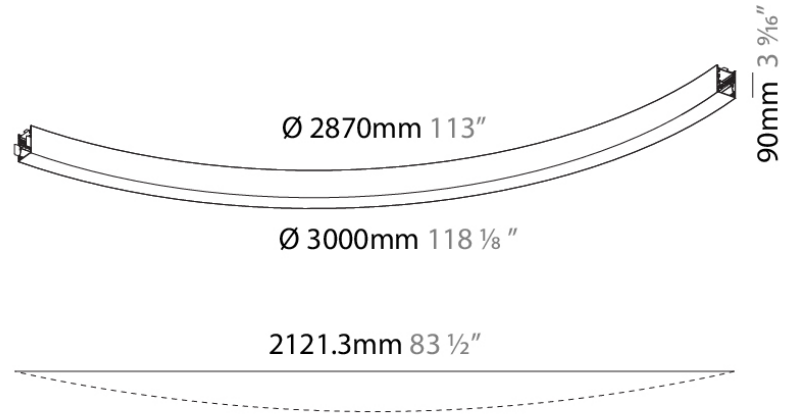

A30611-

DESCRIPTION

Super-G Slim 3000/90° - Suspension - 52.8W LED (Zhaga Standard) - 3000K / 3500K / 4000K

GENERAL

Series: Super-G
Subseries: Super-G Slim 65
Brand: Prolicht
Division: Architectural
Mounting Type: Suspension
Mounting Location: Ceiling
Subcategory: Profile

PHYSICAL

Shape: Curves
Length (mm): 2121
Length (in): 83 1/2
Width (mm): 65
Width (in): 2 9/16
Height (mm): 90
Height (in): 3 9/16
Light Distribution: Direct
Weight (kg): 6.494
Weight (lbs): 14.32
Diffuser: PMMA - Opal or Micro-Prism
Fixture Finish: SSR / BKV / CWI / CRY / HAB / UFT / ITA / RUA / FTG / MYG / LOD / PUS / FRO / FUP / KIA / POP / BLS / SPG / MEY / GOH / GUM / CHC / COM / ABZ / JAG / OBR / MOS / ROR
Fixture Material: Extruded Aluminum

ELECTRICAL

Input Wattage Range: 50 - 79 W
Lamp Type: LED (Zhaga Standard)
Input Wattage (W): 52.8
Total Output Wattage (W): 48
Dimming: Tri-Mode (Non-Dimming and Phase Dimming (120Vac only) and 0-10V Dimming)
Driver Included: Yes
Driver Location: Integrated
Driver Type: Constant Current - Universal
Driver Class: Class 2
Input Voltage (V): 120 - 277
Constant Current (MA): 350

LED

Delivered Lumen Range: 5000 - 9999 lm
Color Temperature (°K): 3000 / 3500 / 4000
Max. Delivered Lumen (lm): 5880 / 6007 / 6130
Nominal Lumen (lm): 7680 / 7840 / 8000
CRI: >90 CRI
Efficiency (%): 0.884
Lamp Life (hrs): 50000

RATINGS AND CERTIFICATIONS

Certified By: Certified for North American Standards
IP rating: IP20