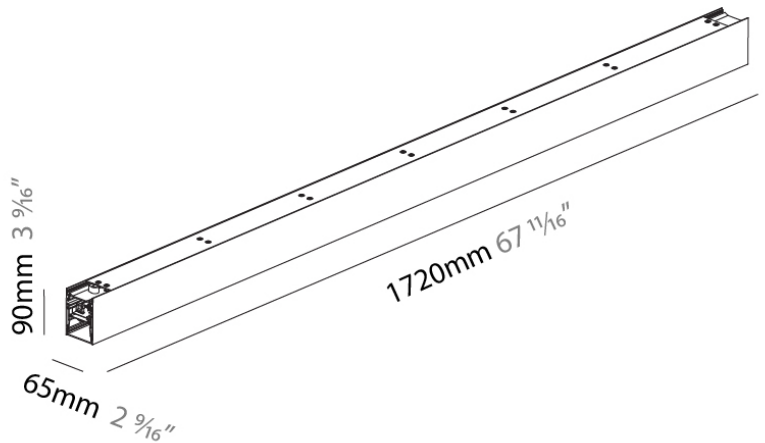

GENERAL

Series: Super-G
Subseries: Super-G Slim 65
Brand: Prolicht
Division: Architectural
Mounting Type: Suspension
Mounting Location: Ceiling
Subcategory: Profile

PHYSICAL

Shape: Rectangle
Length (mm): 1720
Length (in): 67 ¹¹/₁₆
Width (mm): 65
Width (in): 2 ⁹/₁₆
Height (mm): 90
Height (in): 3 ⁹/₁₆
Light Distribution: Direct / Indirect
Weight (kg): 6.176
Weight (lbs): 13.62
Diffuser: PMMA - Opal or Micro-Prism
Fixture Finish: SSR / BKV / CWI / CRY / HAB / UFT / ITA / RUA / FTG / MYG / LOD / PUS / FRO / FUP / KIA / POP / BLS / SPG / MEY / GOH / GUM / CHC / COM / ABZ / JAG / OBR / MOS / ROR
Fixture Material: Extruded Aluminum

ELECTRICAL

Input Wattage Range: 50 - 79 W
Lamp Type: LED (Zhaga Standard)
Input Wattage (W): 59.4
Total Output Wattage (W): 35.6 / 17.86
Dimming: Tri-Mode (Non-Dimming and Phase Dimming (120Vac only) and 0-10V Dimming)
Driver Included: Yes
Driver Location: Integrated
Driver Type: Constant Current - Universal
Driver Class: Class 2
Input Voltage (V): 120 - 277
Constant Current (mA): 350

LED

Delivered Lumen Range: 5000 - 9999 lm
Color Temperature (°K): 3000 / 3500 / 4000
Max. Delivered Lumen (lm): 4100 / 4322 / 4600 - Dir / 3270 / 3204 / 3080 - Ind
Nominal Lumen (lm): 8640 / 8820 / 9000
CRI: >90 CRI
Efficiency (%): 88.4%
Lamp Life (hrs): 50000

RATINGS AND CERTIFICATIONS

Certified By: Certified for North American Standards
IP rating: IP20