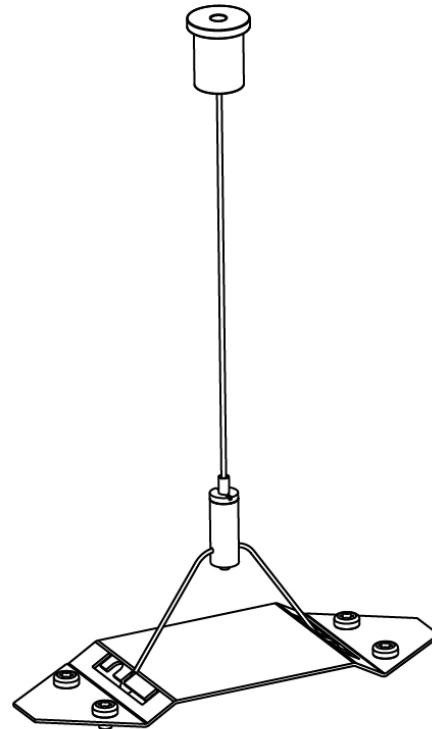

A3SGS65-SUS-SYS COMPONENTS

PROJECT _____

TYPE _____

NOTES _____

QUANTITY _____

DATE _____

A38546-

DESCRIPTION

Super-G Slim Suspension Cable - 6000mm -

GENERAL

Series: Super-G

Subseries: Super-G Slim 65

Brand: Prolicht

Division: Architectural

PHYSICAL

Length (mm): 6000

Length (in): 236 1/4

Width (mm): 20

Width (in): 13/16

Height (mm): 53

Height (in): 2 1/16

Weight (kg): 0.141

Weight (lbs): 0.31

Fixture Finish: SSR / BKV / CWI / CRY / HAB / UFT / ITA / RUA / FTG / MYG / LOD / PUS / FRO / FUP / KIA / POP / BLS / SPG / MEY / GOH / GUM / CHC / COM / ABZ / JAG / OBR / MOS / ROR

Fixture Material: Extruded Aluminum

ELECTRICAL

Lamp Type: LED (Zhaga Standard)

RATINGS AND CERTIFICATIONS

Certified By: Certified for North American Standards

IP rating: IP20