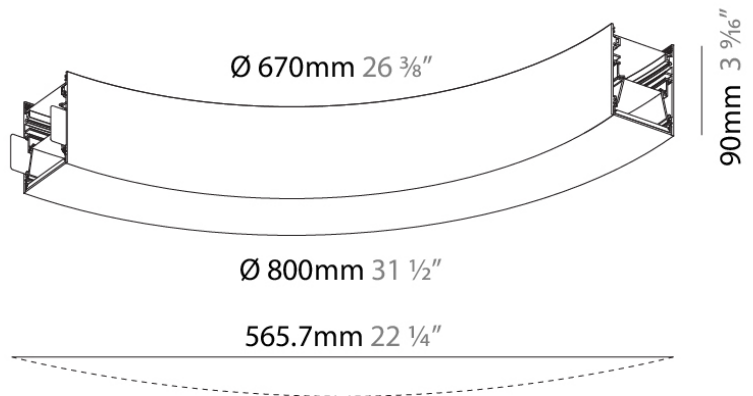

A30603-

DESCRIPTION

Super-G Slim 800/90° - Suspension - 13.2W LED (Zhaga Standard) - 3000K / 3500K / 4000K

GENERAL

Series: Super-G
Subseries: Super-G Slim 65
Brand: Prolicht
Division: Architectural
Mounting Type: Suspension
Mounting Location: Ceiling
Subcategory: Profile

PHYSICAL

Shape: Curves
Length (mm): 566
Length (in): 22 9/16
Width (mm): 65
Width (in): 2 9/16
Height (mm): 90
Height (in): 3 9/16
Light Distribution: Direct
Weight (kg): 1.77
Weight (lbs): 3.9
Diffuser: PMMA - Opal or Micro-Prism
Fixture Finish: SSR / BKV / CWI / CRY / HAB / UFT / ITA / RUA / FTG / MYG / LOD / PUS / FRO / FUP / KIA / POP / BLS / SPG / MEY / GOH / GUM / CHC / COM / ABZ / JAG / OBR / MOS / ROR
Fixture Material: Extruded Aluminum

ELECTRICAL

Input Wattage Range: 10 - 19 W
Lamp Type: LED (Zhaga Standard)
Input Wattage (W): 13.2
Total Output Wattage (W): 12
Dimming: Tri-Mode (Non-Dimming and Phase Dimming (120Vac only) and 0-10V Dimming)
Driver Included: Yes
Driver Location: Integrated
Driver Type: Constant Current - Universal
Driver Class: Class 2
Input Voltage (V): 120 - 277
Constant Current (mA): 350

LED

Delivered Lumen Range: 1000 - 1999 lm
Color Temperature (°K): 3000 / 3500 / 4000
Max. Delivered Lumen (lm): 1470 / 1499 / 1530
Nominal Lumen (lm): 1920 / 1960 / 2000
CRI: >90 CRI
Efficiency (%): 88.4%
Lamp Life (hrs): 50000

RATINGS AND CERTIFICATIONS

Certified By: Certified for North American Standards
IP rating: IP20