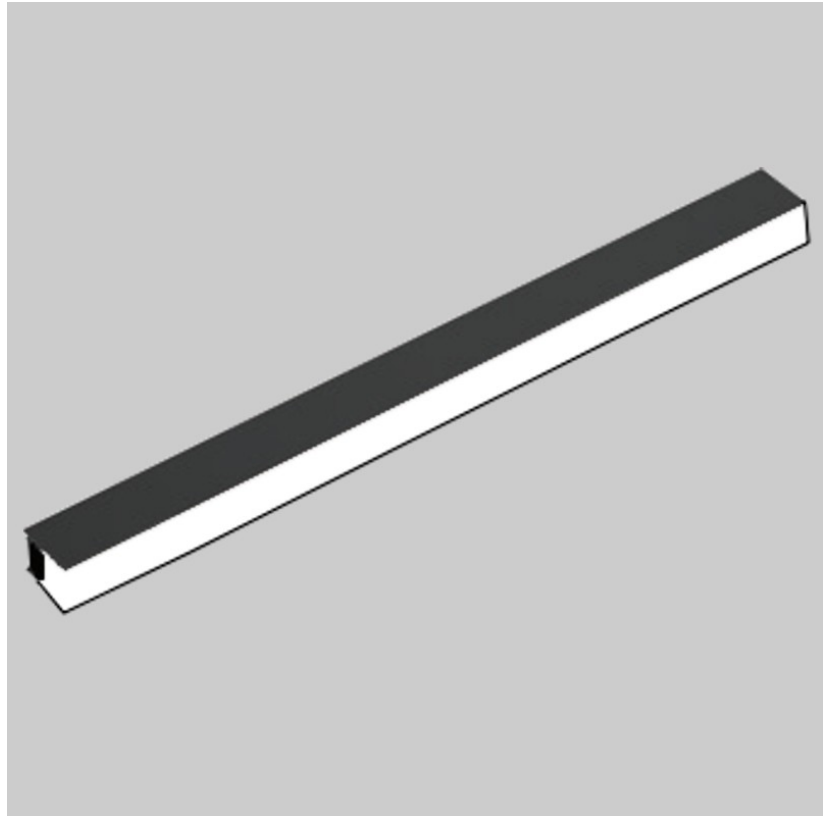

GENERAL

Series: Super-G
Subseries: Super-G Slim 65
Brand: Prolicht
Division: Architectural
Mounting Type: Suspension
Mounting Location: Ceiling
Subcategory: Profile

PHYSICAL

Shape: Rectangle
Length (mm): 860
Length (in): 33 7/8
Width (mm): 65
Width (in): 2 9/16
Height (mm): 90
Height (in): 3 9/16
Light Distribution: Direct / Indirect
Weight (kg): 3.081
Weight (lbs): 6.79
Diffuser: PMMA - Opal or Micro-Prism
Fixture Finish: SSR / BKV / CWI / CRY / HAB / UFT / ITA / RUA / FTG / MYG / LOD / PUS / FRO / FUP / KIA / POP / BLS / SPG / MEY / GOH / GUM / CHC / COM / ABZ / JAG / OBR / MOS / ROR
Fixture Material: Extruded Aluminum

ELECTRICAL

Input Wattage Range: 30 - 49 W
Lamp Type: LED (Zhaga Standard)
Input Wattage (W): 29.7
Total Output Wattage (W): 19.8 / 9.9
Dimming: Tri-Mode (Non-Dimming and Phase Dimming (120Vac only) and 0-10V Dimming)
Driver Included: Yes
Driver Location: Integrated
Driver Type: Constant Current - Universal
Driver Class: Class 2
Input Voltage (V): 120 - 277
Constant Current (mA): 350

LED

Delivered Lumen Range: 2000 - 3999 lm
Color Temperature (°K): 3000 / 3500 / 4000
Max. Delivered Lumen (lm): 2210 / 2254 / 2300 - Dir / 1480 / 1509 / 1540 - Ind
Nominal Lumen (lm): 4320 / 4410 / 4500
CRI: >90 CRI
Efficiency (%): 88.4%
Lamp Life (hrs): 50000

RATINGS AND CERTIFICATIONS

Certified By: Certified for North American Standards
IP rating: IP20