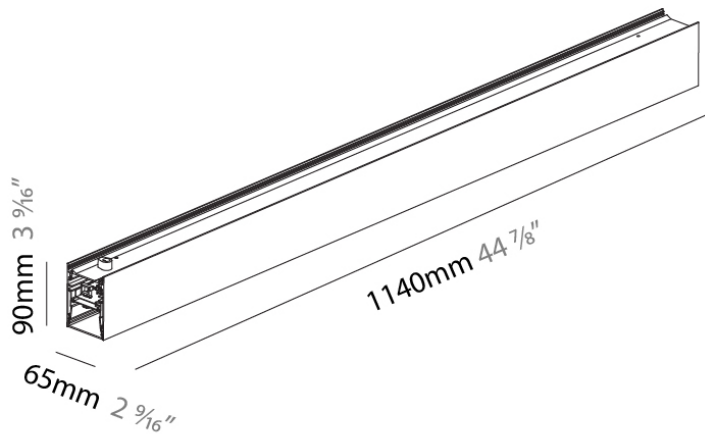

A30597-

DESCRIPTION

Super-G Slim - Suspension - 1140mm / 44 7/8"- 26.4W LED (Zhaga Standard) - 3000K / 3500K / 4000K

GENERAL

Series: Super-G
Subseries: Super-G Slim 65
Brand: Prolicht
Division: Architectural
Mounting Type: Suspension
Mounting Location: Ceiling
Subcategory: Profile

PHYSICAL

Shape: Rectangle
Length (mm): 1140
Length (in): 44 7/8
Width (mm): 65
Width (in): 2 9/16
Height (mm): 90
Height (in): 3 9/16
Light Distribution: Direct
Weight (kg): 3.387
Weight (lbs): 7.47
Diffuser: PMMA - Opal or Micro-Prism
Fixture Finish: SSR / BKV / CWI / CRY / HAB / UFT / ITA / RUA / FTG / MYG / LOD / PUS / FRO / FUP / KIA / POP / BLS / SPG / MEY / GOH / GUM / CHC / COM / ABZ / JAG / OBR / MOS / ROR
Fixture Material: Extruded Aluminum

ELECTRICAL

Input Wattage Range: 20 - 29 W
Lamp Type: LED (Zhaga Standard)
Input Wattage (W): 26.4
Total Output Wattage (W): 23.76
Dimming: Tri-Mode (Non-Dimming and Phase Dimming (120Vac only) and 0-10V Dimming)
Driver Included: Yes
Driver Location: Integrated
Driver Type: Constant Current - Universal
Driver Class: Class 2
Input Voltage (V): 120 - 277
Constant Current (MA): 350

LED

Delivered Lumen Range: 2000 - 3999 lm
Color Temperature (°K): 3000 / 3500 / 4000
Max. Delivered Lumen (lm): 2940 / 2999 / 3060
Nominal Lumen (lm): 3840 / 3920 / 4000
CRI: >90 CRI
Efficiency (%): 0.884
Lamp Life (hrs): 50000

RATINGS AND CERTIFICATIONS

Certified By: Certified for North American Standards
IP rating: IP20