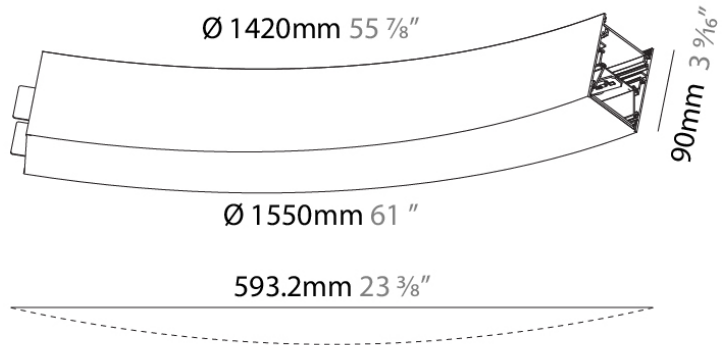

A30605-

DESCRIPTION

Super-G Slim 1550/45° - Suspension - 13.2W LED (Zhaga Standard) - 3000K / 3500K / 4000K

GENERAL

Series: Super-G
Subseries: Super-G Slim 65
Brand: Prolicht
Division: Architectural
Mounting Type: Suspension
Mounting Location: Ceiling
Subcategory: Profile

PHYSICAL

Shape: Curves
Length (mm): 593
Length (in): 23 3/8
Width (mm): 65
Width (in): 2 9/16
Height (mm): 90
Height (in): 3 9/16
Light Distribution: Direct
Weight (kg): 1.782
Weight (lbs): 3.93
Diffuser: PMMA - Opal or Micro-Prism
Fixture Finish: SSR / BKV / CWI / CRY / HAB / UFT / ITA / RUA / FTG / MYG / LOD / PUS / FRO / FUP / KIA / POP / BLS / SPG / MEY / GOH / GUM / CHC / COM / ABZ / JAG / OBR / MOS / ROR
Fixture Material: Extruded Aluminum

ELECTRICAL

Input Wattage Range: 10 - 19 W
Lamp Type: LED (Zhaga Standard)
Input Wattage (W): 13.2
Total Output Wattage (W): 12
Dimming: Tri-Mode (Non-Dimming and Phase Dimming (120Vac only) and 0-10V Dimming)
Driver Included: Yes
Driver Location: Integrated
Driver Type: Constant Current - Universal
Driver Class: Class 2
Input Voltage (V): 120 - 277
Constant Current (MA): 350

LED

Delivered Lumen Range: 1000 - 1999 lm
Color Temperature (°K): 3000 / 3500 / 4000
Max. Delivered Lumen (lm): 1470 / 1499 / 1530
Nominal Lumen (lm): 1920 / 1960 / 2000
CRI: >90 CRI
Efficiency (%): 88.4%
Lamp Life (hrs): 50000

RATINGS AND CERTIFICATIONS

Certified By: Certified for North American Standards
IP rating: IP20