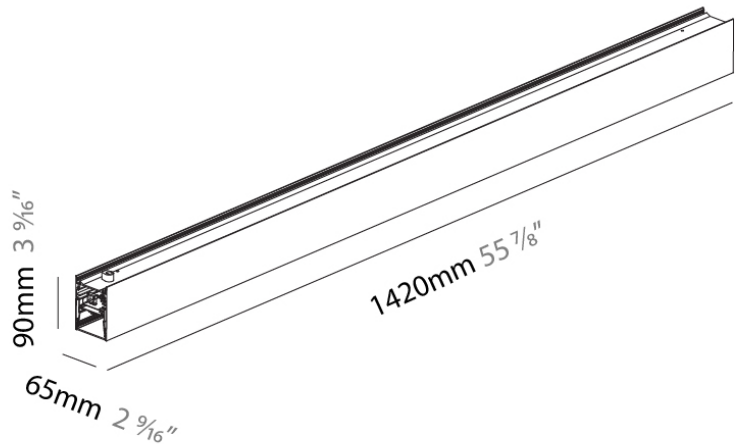

A3SGS65-SUS-SYS COMPONENTS SUSPENSION

A300085-

DESCRIPTION

Super-G Slim 1420 - Suspension - 33W LED (Zhaga Standard) - 3000K / 3500K / 4000K

GENERAL

Series: Super-G
Subseries: Super-G Slim 65
Brand: Prolicht
Division: Architectural
Mounting Type: Suspension
Mounting Location: Ceiling
Subcategory: Profile

PHYSICAL

Shape: Rectangle
Length (mm): 1420
Length (in): 55 7/8
Width (mm): 65
Width (in): 2 9/16
Height (mm): 90
Height (in): 3 9/16
Light Distribution: Direct
Weight (kg): 4.206
Weight (lbs): 9.27
Diffuser: PMMA - Opal or Micro-Prism
Fixture Finish: SSR / BKV / CWI / CRY / HAB / UFT / ITA / RUA / FTG / MYG / LOD / PUS / FRO / FUP / KIA / POP / BLS / SPG / MEY / GOH / GUM / CHC / COM / ABZ / JAG / OBR / MOS / ROR
Fixture Material: Extruded Aluminum

ELECTRICAL

Input Wattage Range: 30 - 49 W
Lamp Type: LED (Zhaga Standard)
Input Wattage (W): 33
Total Output Wattage (W): 29.7
Dimming: Tri-Mode (Non-Dimming and Phase Dimming (120Vac only) and 0-10V Dimming)
Driver Included: Yes
Driver Location: Integrated
Driver Type: Constant Current - Universal
Driver Class: Class 2
Input Voltage (V): 120 - 277
Constant Current (mA): 350

LED

Delivered Lumen Range: 3000 - 4999 lm
Color Temperature (°K): 3000 / 3500 / 4000
Max. Delivered Lumen (lm): 3680 / 3754 / 3830
Nominal Lumen (lm): 4800 / 4900 / 5000
CRI: >90 CRI
Lamp Life (hrs): 50000

RATINGS AND CERTIFICATIONS

Certified By: Certified for North American Standards
IP rating: IP20