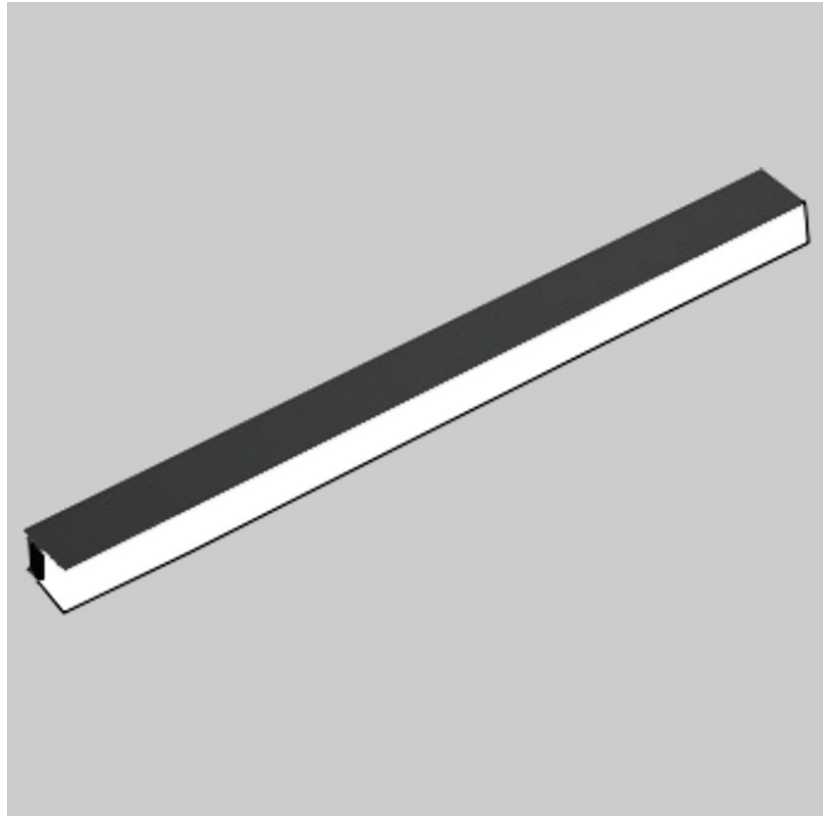

A3SGS65-SUS-SYS COMPONENTS SUSPENSION

A300085-

DESCRIPTION

Super-G Slim 1420 - Suspension - 33W LED (Zhaga Standard) - 3000K / 3500K / 4000K

GENERAL

Series: Super-G
Subseries: Super-G Slim 65
Brand: Prolicht
Division: Architectural
Mounting Type: Suspension
Mounting Location: Ceiling
Subcategory: Profile

PHYSICAL

Shape: Rectangle
Length (mm): 1420
Length (in): 55 7/8
Width (mm): 65
Width (in): 2 9/16
Height (mm): 90
Height (in): 3 9/16
Light Distribution: Direct
Weight (kg): 4.206
Weight (lbs): 9.27
Diffuser: PMMA - Opal or Micro-Prism
Fixture Finish: SSR / BKV / CWI / CRY / HAB / UFT / ITA / RUA / FTG / MYG / LOD / PUS / FRO / FUP / KIA / POP / BLS / SPG / MEY / GOH / GUM / CHC / COM / ABZ / JAG / OBR / MOS / ROR
Fixture Material: Extruded Aluminum

ELECTRICAL

Input Wattage Range: 30 - 49 W
Lamp Type: LED (Zhaga Standard)
Input Wattage (W): 33
Total Output Wattage (W): 29.7
Dimming: Tri-Mode (Non-Dimming and Phase Dimming (120Vac only) and 0-10V Dimming)
Driver Included: Yes
Driver Location: Integrated
Driver Type: Constant Current - Universal
Driver Class: Class 2
Input Voltage (V): 120 - 277
Constant Current (mA): 350

LED

Delivered Lumen Range: 3000 - 4999 lm
Color Temperature (°K): 3000 / 3500 / 4000
Max. Delivered Lumen (lm): 3680 / 3754 / 3830
Nominal Lumen (lm): 4800 / 4900 / 5000
CRI: >90 CRI
Lamp Life (hrs): 50000

RATINGS AND CERTIFICATIONS

Certified By: Certified for North American Standards
IP rating: IP20