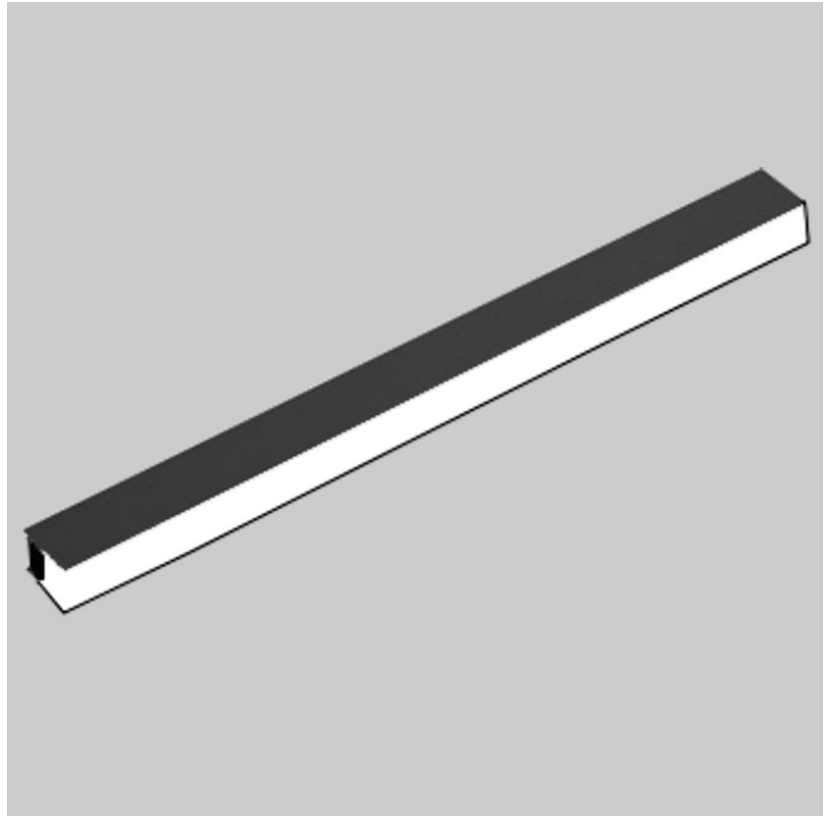

GENERAL

Series: Super-G
Subseries: Super-G Slim 65
Brand: Prolicht
Division: Architectural
Mounting Type: Suspension
Mounting Location: Ceiling
Subcategory: Profile

PHYSICAL

Shape: Rectangle
Length (mm): 1140
Length (in): 44 7/8
Width (mm): 65
Width (in): 2 9/16
Height (mm): 90
Height (in): 3 9/16
Light Distribution: Direct / Indirect
Weight (kg): 4.256
Weight (lbs): 9.38
Diffuser: PMMA - Opal or Micro-Prism
Fixture Finish: SSR / BKV / CWI / CRY / HAB / UFT / ITA / RUA / FTG / MYG / LOD / PUS / FRO / FUP / KIA / POP / BLS / SPG / MEY / GOH / GUM / CHC / COM / ABZ / JAG / OBR / MOS / ROR
Fixture Material: Extruded Aluminum

ELECTRICAL

Input Wattage Range: 30 - 49 W
Lamp Type: LED (Zhaga Standard)
Input Wattage (W): 39.6
Total Output Wattage (W): 26.4 / 13.2
Dimming: Tri-Mode (Non-Dimming and Phase Dimming (120Vac only) and 0-10V Dimming)
Driver Included: Yes
Driver Location: Integrated
Driver Type: Constant Current - Universal
Driver Class: Class 2
Input Voltage (V): 120 - 277
Constant Current (MA): 350

LED

Delivered Lumen Range: 5000 - 9999 lm
Color Temperature (°K): 3000 / 3500 / 4000
Max. Delivered Lumen (lm): 2940 / 2999 / 3060 - Dir / 1980 / 2019 / 2060 - Ind
Nominal Lumen (lm): 5760 / 5880 / 6000
CRI: >90 CRI
Efficiency (%): 88.4%
Lamp Life (hrs): 50000

RATINGS AND CERTIFICATIONS

Certified By: Certified for North American Standards
IP rating: IP20