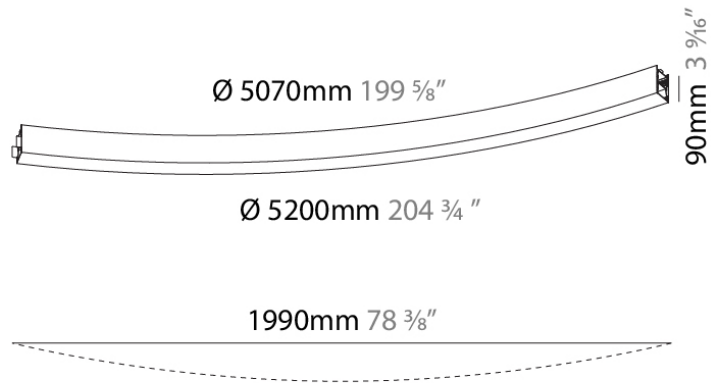

Super-G Slim 5200/90° - Suspension - Direct / Indirect - 73.3W LED (Zhaga Standard) - 3000K / 3500K / 4000K

GENERAL

Series: Super-G
Subseries: Super-G Slim 65
Brand: Prolicht
Division: Architectural
Mounting Type: Suspension
Mounting Location: Ceiling
Subcategory: Profile

PHYSICAL

Shape: Curves
Length (mm): 1990
Length (in): 78 3/8
Width (mm): 65
Width (in): 2 9/16
Height (mm): 90
Height (in): 3 9/16
Light Distribution: Direct / Indirect
Weight (kg): 6.81
Weight (lbs): 6.81
Diffuser: PMMA - Opal or Micro-Prism
Fixture Finish: SSR / BKV / CWI / CRY / HAB / UFT / ITA / RUA / FTG / MYG / LOD / PUS / FRO / FUP / KIA / POP / BLS / SPG / MEY / GOH / GUM / CHC / COM / ABZ / JAG / OBR / MOS / ROR
Fixture Material: Extruded Aluminum

ELECTRICAL

Input Wattage Range: 50 - 79 W
Lamp Type: LED (Zhaga Standard)
Input Wattage (W): 72.6
Total Output Wattage (W): 46.2 / 26.4
Dimming: Tri-Mode (Non-Dimming and Phase Dimming (120Vac only) and 0-10V Dimming)
Driver Included: Yes
Driver Location: Integrated
Driver Type: Constant Current - Universal
Driver Class: Class 2
Input Voltage (V): 120 - 277
Constant Current (MA): 350

LED

Delivered Lumen Range: 5000 - 9999 lm
Color Temperature (°K): 3000 / 3500 / 4000
Max. Delivered Lumen (lm): 5150 / 5253 / 5360 - Dir / 3860 / 3949 / 4000
Nominal Lumen (lm): 10560 / 10780 / 11000
CRI: >90 CRI
Lamp Life (hrs): 50000

RATINGS AND CERTIFICATIONS

Certified By: Certified for North American Standards
IP rating: IP20