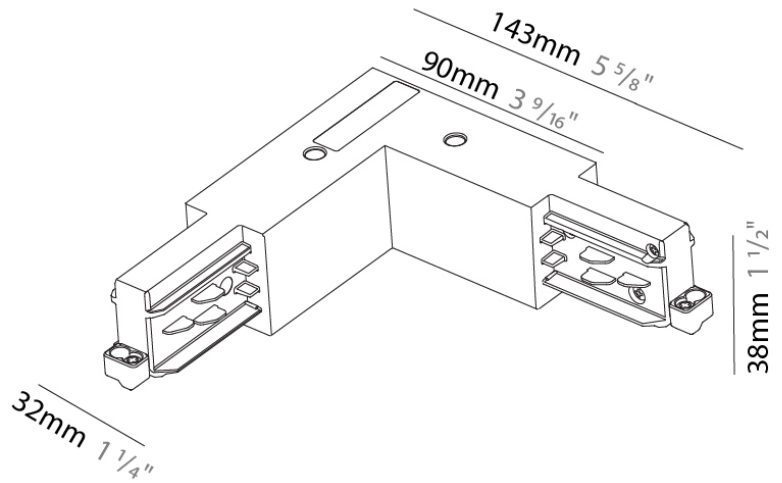

PHYSICAL
Length (mm): 254
Length (in): 10
Width (mm): 32
Width (in): 1 1/4
Height (mm): 38
Height (in): 1 5/16
Fixture Finish: WHI / BLK / GRY
Fixture Material: Aluminum

RATINGS AND CERTIFICATIONS
Certified By: Certified for North American Standards
IP rating: IP20

Division: Architectural

Installation: Track

PHYSICAL

Length (mm): 143

Length (in): 5 ⁵/₈

Width (mm): 32

Width (in): 1 ¹/₄

Height (mm): 38

Height (in): 1 ¹/₂

Fixture Finish: WHI / BLK / GRY

Fixture Material: Aluminum

RATINGS AND CERTIFICATIONS

Certified By: Certified for North American Standards

IP rating: IP20

A3T007- COMPONENTS TRACK

STR380-

DESCRIPTION
 Track - X-Connector (Feedable) - _____

GENERAL
 Partner: Prolight
 Division: Architectural
 Installation: Track

PHYSICAL
 Length (mm): 148
 Length (in): 5 ¹³/₁₆
 Width (mm): 148
 Width (in): 5 ¹³/₁₆
 Height (mm): 38
 Height (in): 1 ¹/₂
 Fixture Finish: WHI / BLK / GRY
 Fixture Material: Aluminum