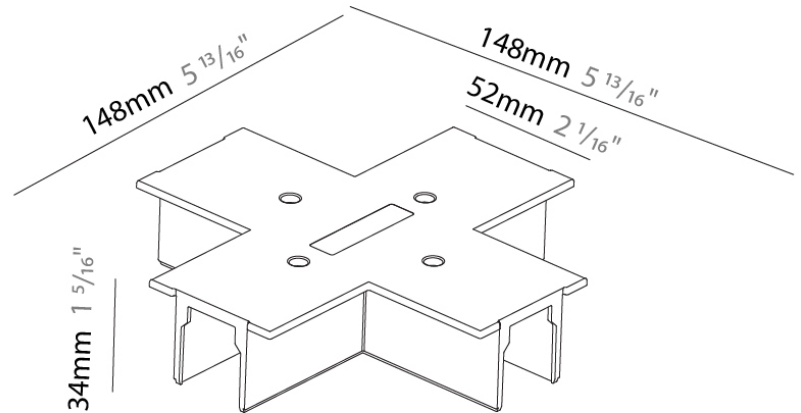

Length (mm): 148

Length (in): $5 \frac{13}{16}$

Width (mm): 100

Width (in): $3 \frac{15}{16}$

Height (mm): 34

Height (in): $1 \frac{5}{16}$

Fixture Finish: WHI / BLK / GRY

Fixture Material: Aluminum

A

A3T007- COMPONENTS TRACK

STR9017R-

DESCRIPTION
 Track - Cover Cross Connector

GENERAL
 Partner: Prolicht
 Division: Architectural
 Installation: Track

PHYSICAL
 Length (mm): 148
 Length (in): 5 ¹³/₁₆"
 Width (mm): 148
 Width (in): 5 ¹³/₁₆"
 Height (mm): 34
 Height (in): 1 ⁵/₁₆"
 Fixture Finish: WHI / BLK / GRY
 Fixture Material: Aluminum

PHYSICAL

Length (mm): 32

Length (in): 1 ¼

Width (mm): 32

Width (in): 1 ¼

Height (mm): 38

Height (in): 1 ½

Fixture Finish: WHI / BLK / GRY