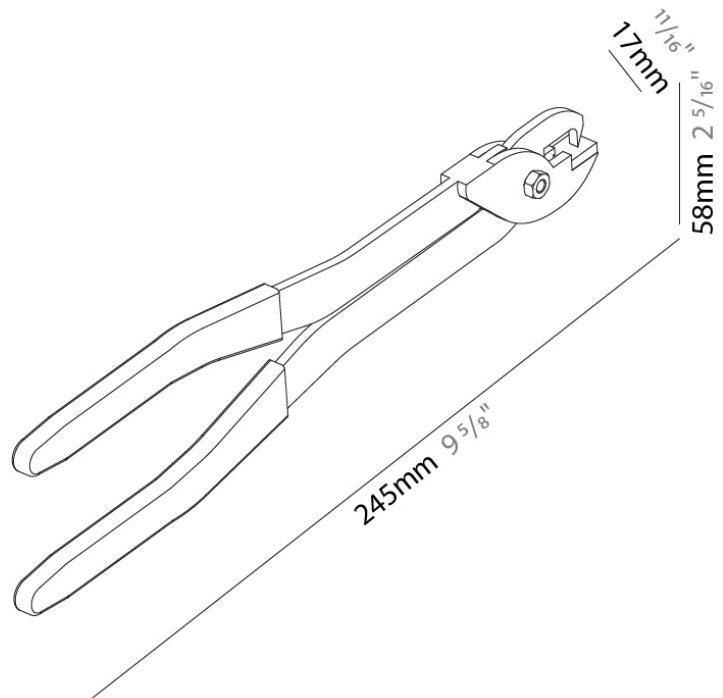

A3T007- COMPONENTS TRACK

STRV120

DESCRIPTION

Cutting Tool for Track Conductors

GENERAL

Partner: Prolight

Division: Architectural

Installation: Track

PHYSICAL

Length (mm): 245

Length (in): 9 ⁵/₈

Height (mm): 58

Height (in): 2 ⁵/₁₆

Fixture Material: Aluminum

ELECTRICAL

Driver Included: No

RATINGS AND CERTIFICATIONS

Certified By: Certified for North American Standards

IP rating: IP20