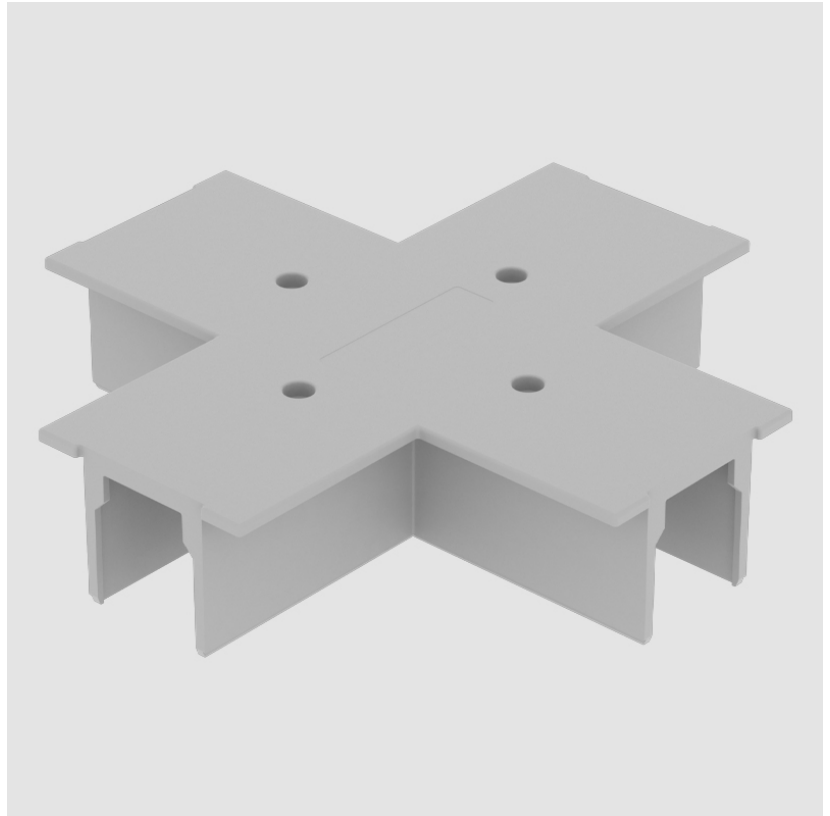

A

A3T007- COMPONENTS TRACK

STR9017R-

DESCRIPTION
 Track - Cover Cross Connector

GENERAL
 Partner: Prolicht
 Division: Architectural
 Installation: Track

PHYSICAL
 Length (mm): 148
 Length (in): 5 ¹³/₁₆"
 Width (mm): 148
 Width (in): 5 ¹³/₁₆"
 Height (mm): 34
 Height (in): 1 ⁵/₁₆"
 Fixture Finish: WHI / BLK / GRY
 Fixture Material: Aluminum