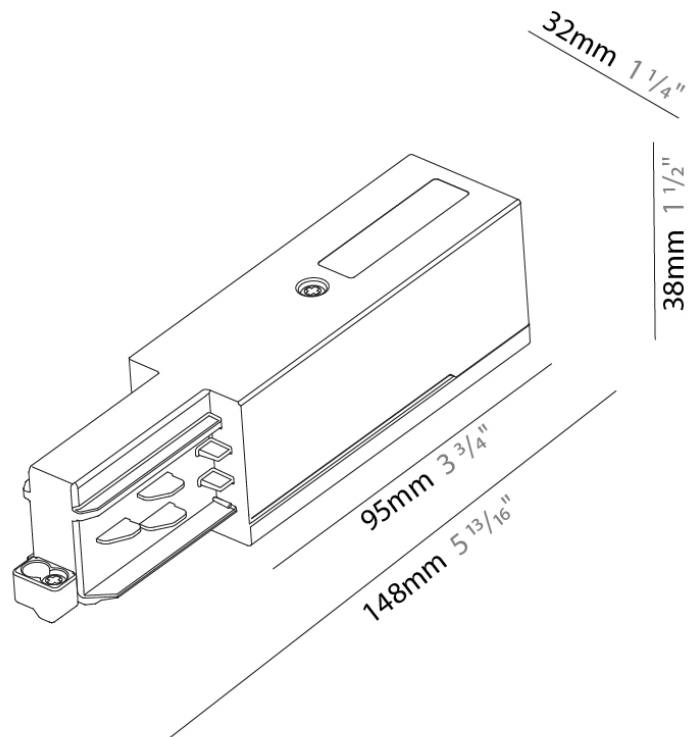

PROJECT	
TYPE	
NOTES	
QUANTITY	
DATE	

A3T007- COMPONENTS TRACK

STR121-

DESCRIPTION

Track - End Feed - Left Side

GENERAL

Partner: Prolicht

Division: Architectural

Installation: Track

PHYSICAL

Length (mm): 148

Length (in): 5 ¹³/₁₆

Width (mm): 32

Width (in): 1 ¹/₄

Height (mm): 38

Height (in): 1 ¹/₂

Fixture Finish: WHI / BLK / GRY

Fixture Material: Aluminum

RATINGS AND CERTIFICATIONS

Certified By: Certified for North American Standards

IP rating: IP20

A