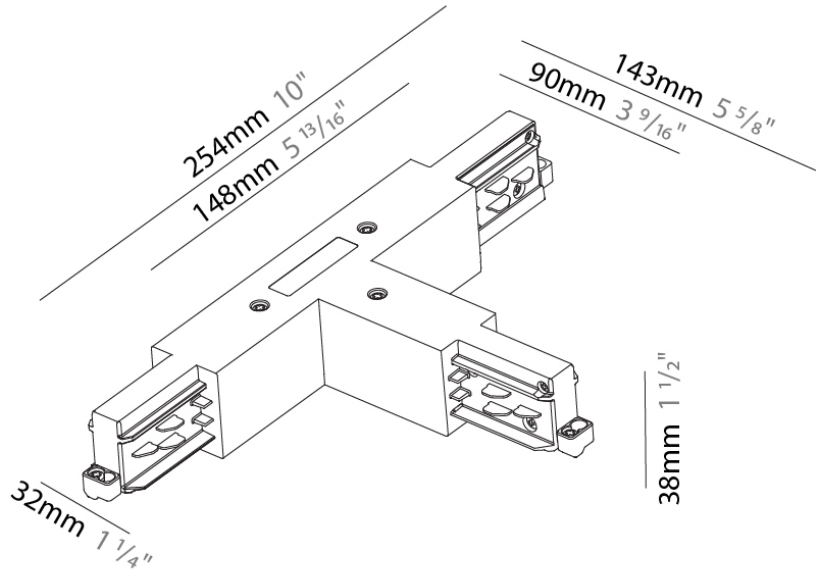

PHYSICAL
Length (mm): 254
Length (in): 10
Width (mm): 32
Width (in): 1 1/4
Height (mm): 38
Height (in): 1 5/16
Fixture Finish: WHI / BLK / GRY
Fixture Material: Aluminum

RATINGS AND CERTIFICATIONS
Certified By: Certified for North American Standards
IP rating: IP20

GENERAL

Partner: Prolicht

Division: Architectural

Installation: Track

PHYSICAL

Length (mm): 254

Length (in): 10

Width (mm): 143

Width (in): 5 ¹³/₁₆

Height (mm): 38

Height (in): 1 ¹/₂

Fixture Finish: WHI / BLK / GRY

Fixture Material: Aluminum

RATINGS AND CERTIFICATIONS

Certified By: Certified for North American Standards

IP rating: IP20