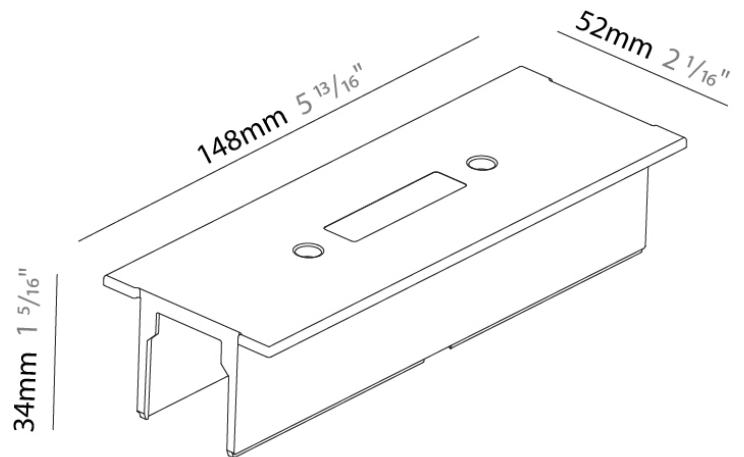

A3T007- COMPONENTS TRACK

STR9010R-

DESCRIPTION

Track - Cover Mid Power Supply

GENERAL

Partner: Prolight

Division: Architectural

Installation: Track

PHYSICAL

Length (mm): 148

Length (in): 5 ¹³/₁₆

Width (mm): 52

Width (in): 2 ¹/₁₆

Height (mm): 34

Height (in): 1 ⁵/₁₆

Fixture Finish: WHI / BLK / GRY

Fixture Material: Aluminum