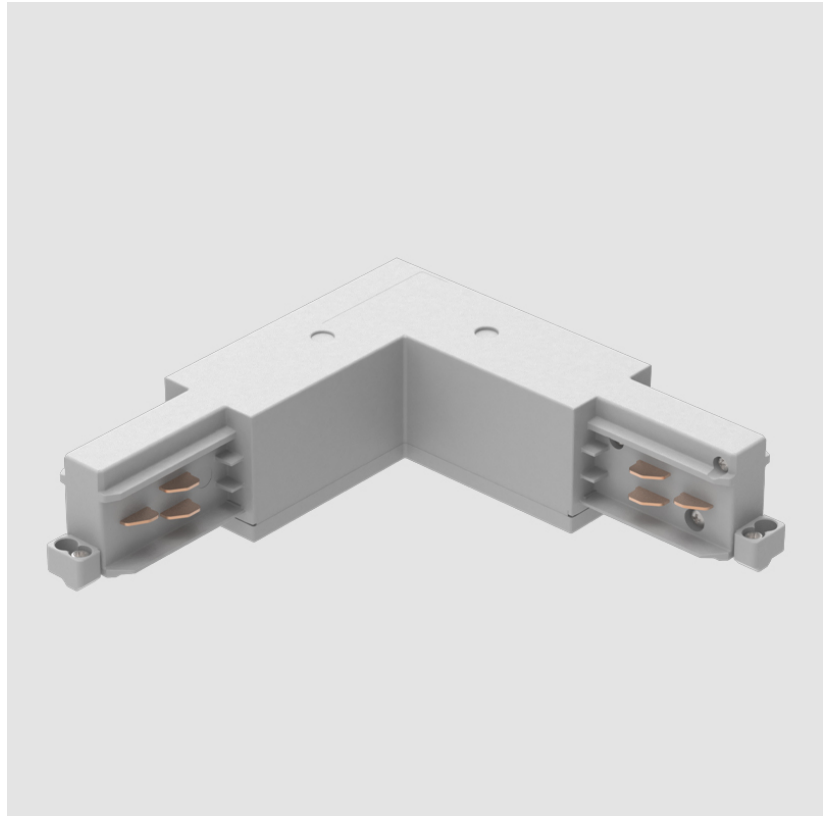

Width (mm): 32

Width (in): 1 ¹/₄

Height (mm): 38

Height (in): 1 ¹/₂

Fixture Finish: WHI / BLK / GRY

Fixture Material: Aluminum

RATINGS AND CERTIFICATIONS

Certified By: Certified for North American Standards

IP rating: IP20

A

A3T007- COMPONENTS TRACK

STR3500-

DESCRIPTION

Track - 3-Circuit L-Connector, Inside Corner (Feedable)

GENERAL

Partner: Prolicht