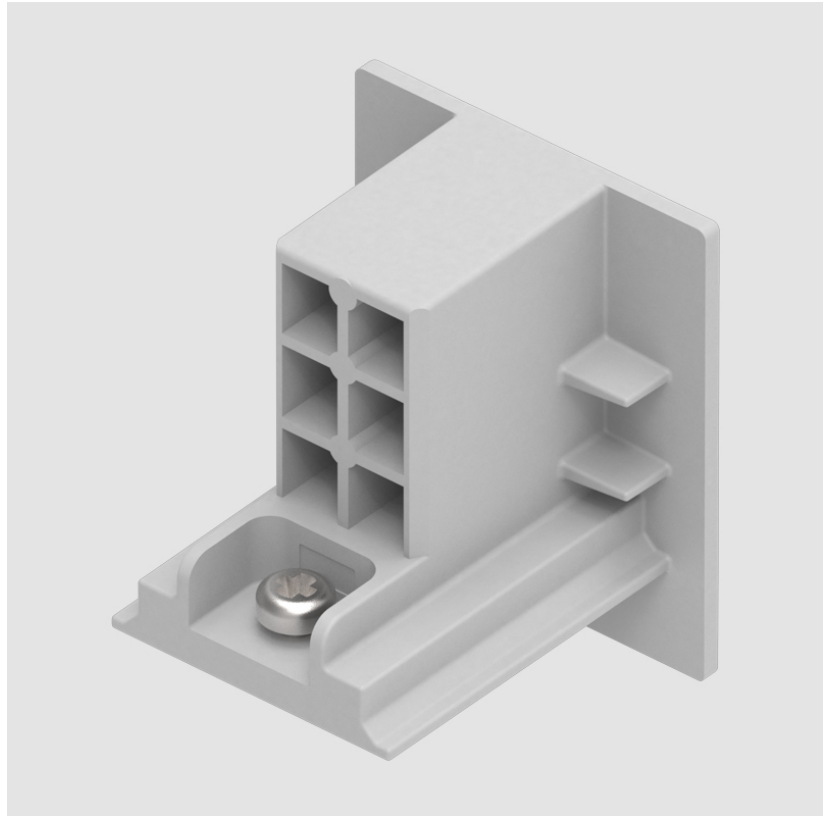

PHYSICAL

Length (mm): 254

Length (in): 10

Width (mm): 143

Width (in): 5 ⁵/₈

Height (mm): 38

Height (in): 1 ¹/₂

Fixture Finish: WHI / BLK / GRY

PHYSICAL
 Length (mm): 32
 Length (in): 1 ¼
 Width (mm): 32
 Width (in): 1 ¼
 Height (mm): 38
 Height (in): 1 ½
 Fixture Finish: WHI / BLK / GRY
 Fixture Material: Aluminum

RATINGS AND CERTIFICATIONS
 Certified By: Certified for North American Standards
 IP rating: IP20