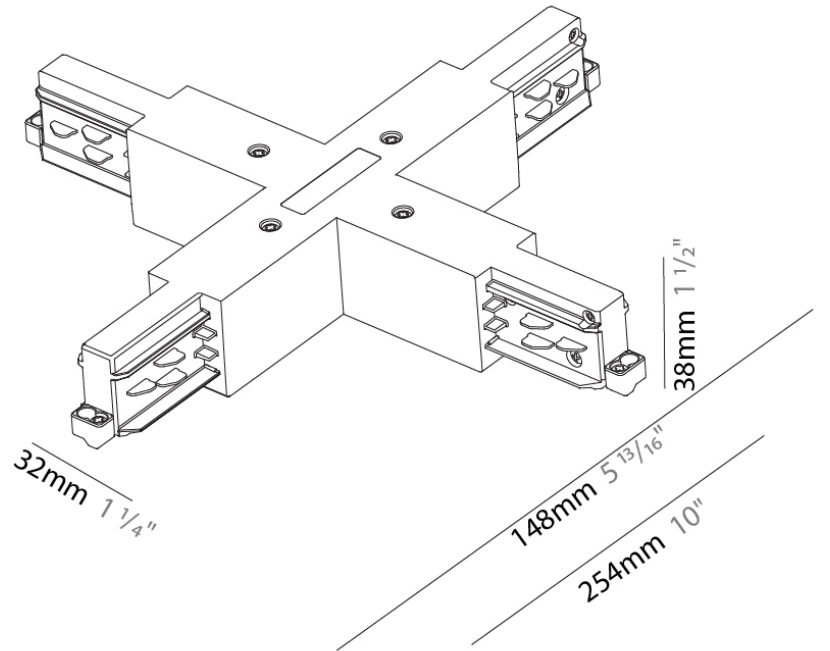

A3T007- COMPONENTS TRACK

STR380-

DESCRIPTION
Track - X-Connector (Feedable) - _____

GENERAL
Partner: Prolight
Division: Architectural
Installation: Track

PHYSICAL
Length (mm): 148
Length (in): 5 ¹³/₁₆
Width (mm): 148
Width (in): 5 ¹³/₁₆
Height (mm): 38
Height (in): 1 ¹/₂
Fixture Finish: WHI / BLK / GRY
Fixture Material: Aluminum

RATINGS AND CERTIFICATIONS
Certified By: Certified for North American Standards
IP rating: IP20