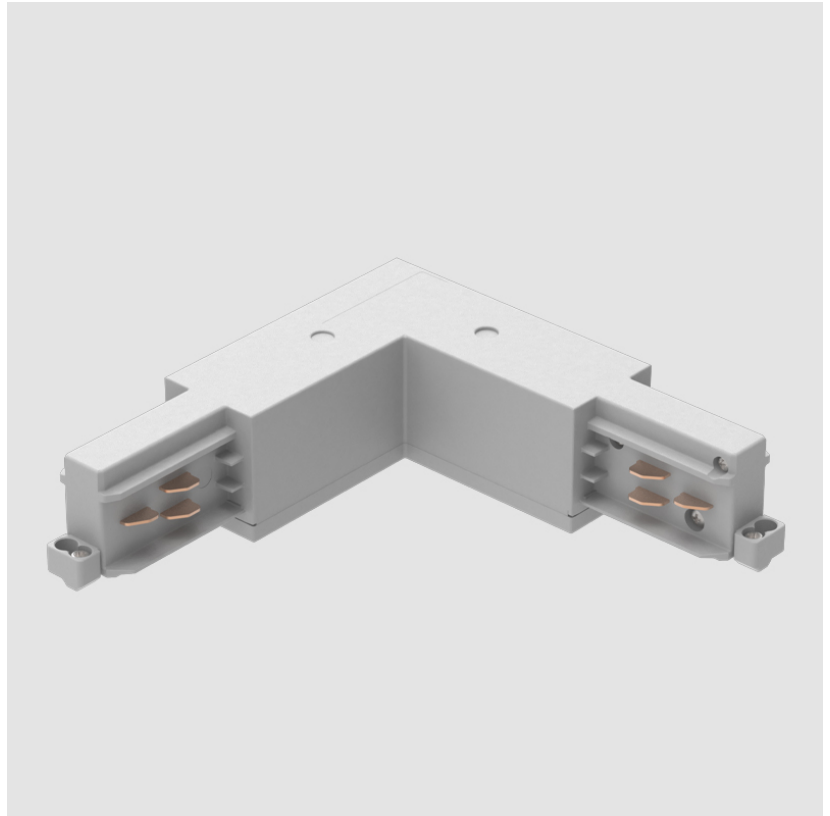

IP rating: IP20

A

A3T007- COMPONENTS TRACK

STR3500-

DESCRIPTION

Track - 3-Circuit L-Connector, Inside Corner (Feedable)

GENERAL

Partner: Prolicht

Height (in): 1 ¹/₂

Fixture Finish: WHI / BLK / GRY

Fixture Material: Aluminum

RATINGS AND CERTIFICATIONS

Certified By: Certified for North American Standards

IP rating: IP20

A3T007- COMPONENTS TRACK

STR380-

DESCRIPTION
 Track - X-Connector (Feedable) - _____

GENERAL
 Partner: Prolight
 Division: Architectural
 Installation: Track

PHYSICAL
 Length (mm): 148
 Length (in): 5 ¹³/₁₆
 Width (mm): 148
 Width (in): 5 ¹³/₁₆
 Height (mm): 38
 Height (in): 1 ¹/₂
 Fixture Finish: WHI / BLK / GRY
 Fixture Material: Aluminum