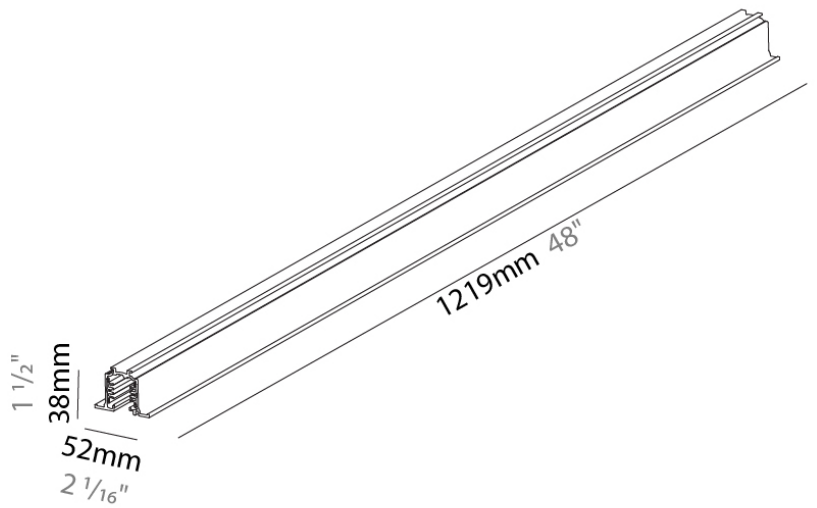

A3T007- COMPONENTS TRACK

STRR4400-

DESCRIPTION

Track - 4' Recessed Mount 3-Circuit Track - Gray

GENERAL

Partner: Prolight

Division: Architectural

Installation: Track

PHYSICAL

Shape: Rectangle

Length (mm): 1219

Length (in): 48

Width (mm): 32

Width (in): 1 1/4

Height (mm): 38

Height (in): 1 1/2

Fixture Finish: WHI / BLK / GRY

Fixture Material: Aluminum

RATINGS AND CERTIFICATIONS

Certified By: Certified for North American Standards

IP rating: IP20