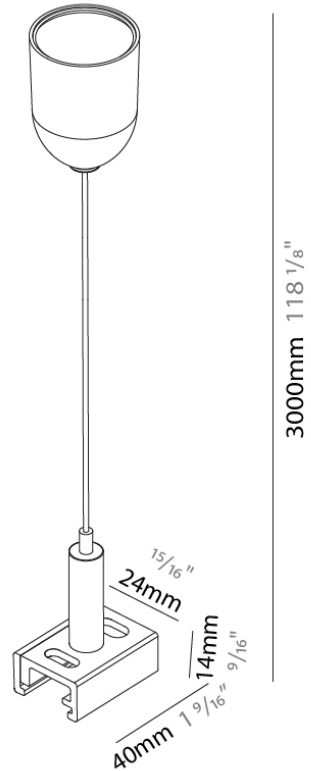

A3T007- COMPONENTS TRACK

PROJECT	
TYPE	
NOTES	
QUANTITY	
DATE	

STR510-

DESCRIPTION
Track - Suspension Cable Kit 3000mm -

GENERAL
Partner: Prolight
Division: Architectural
Installation: Track

PHYSICAL
Fixture Finish: WHI / BLK / GRY
Fixture Material: Aluminum

RATINGS AND CERTIFICATIONS
Certified By: Certified for North American Standards
IP rating: IP20