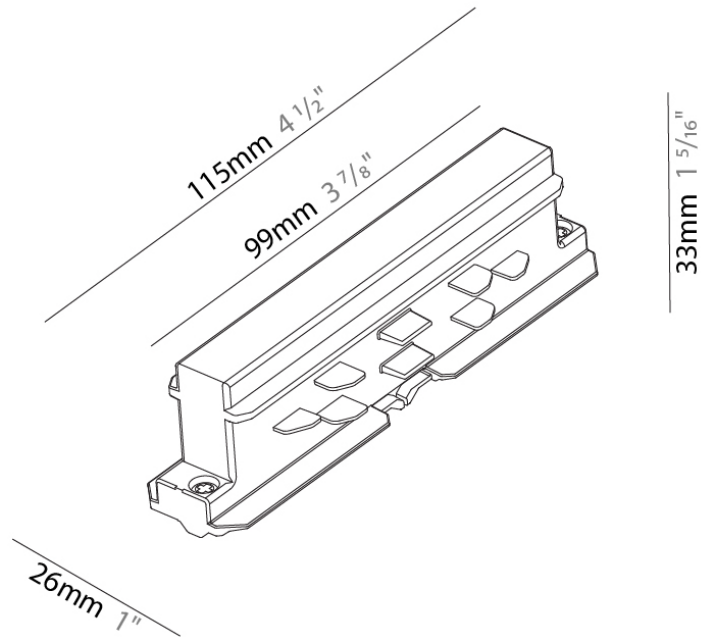

A3T007- COMPONENTS TRACK

STR2100-

DESCRIPTION

Track - Straight Connector -

GENERAL

Partner: Prolicht

Division: Architectural

Installation: Track

PHYSICAL

Length (mm): 115

Length (in): 4 1/2"

Width (mm): 26

Width (in): 1"

Height (mm): 33

Height (in): 1 5/16"

Fixture Finish: WHI / BLK / GRY

Fixture Material: Aluminum

RATINGS AND CERTIFICATIONS

Certified By: Certified for North American Standards

IP rating: IP20