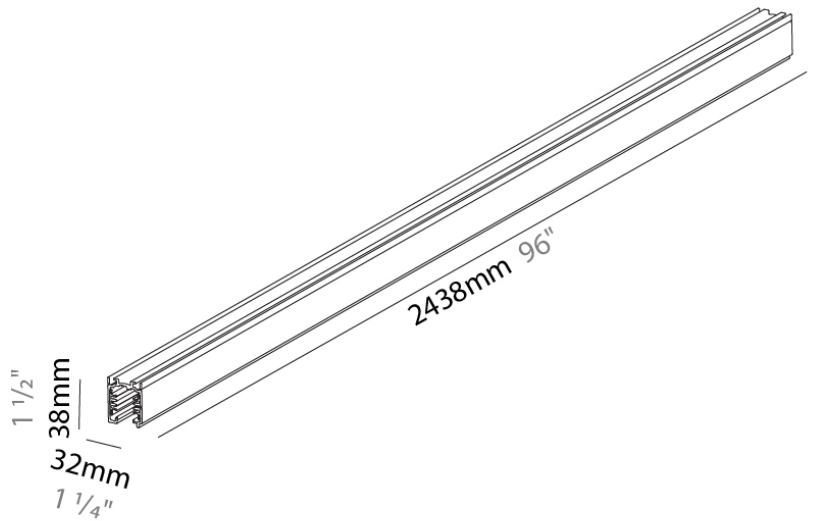

A3T007- COMPONENTS TRACK

STRS4800-

DESCRIPTION

Track - 8' Surface Mount 3-Circuit Track

GENERAL

Partner: Prolicht

Division: Architectural

Installation: Track

PHYSICAL

Shape: Rectangle

Length (mm): 2438

Length (in): 96"

Width (mm): 32

Width (in): 1 1/4"

Height (mm): 38

Height (in): 1 1/2"

Fixture Finish: WHI / BLK / GRY

Fixture Material: Aluminum

ELECTRICAL

Driver Included: No

RATINGS AND CERTIFICATIONS

Certified By: Certified for North American Standards

IP rating: IP20