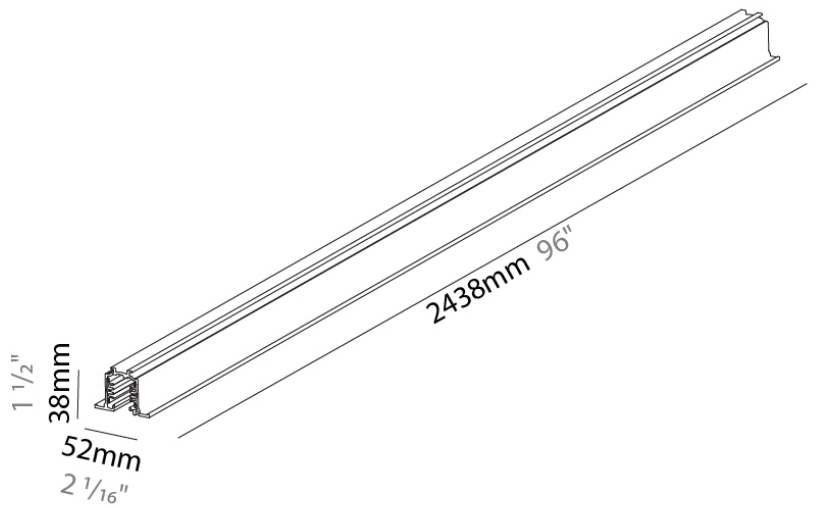

Width (mm): 32

Width (in): 1 1/4

Height (mm): 38

Height (in): 1 1/2

Fixture Finish: WHI / BLK / GRY

Fixture Material: Aluminum

RATINGS AND CERTIFICATIONS

Certified By: Certified for North American Standards

PHYSICAL
Shape: Rectangle
Length (mm): 2438
Length (in): 96
Width (mm): 32
Width (in): 1 1/4
Height (mm): 38
Height (in): 1 1/2
Fixture Finish: WHI / BLK / GRY
Fixture Material: Aluminum

RATINGS AND CERTIFICATIONS
Certified By: Certified for North American Standards
IP rating: IP20