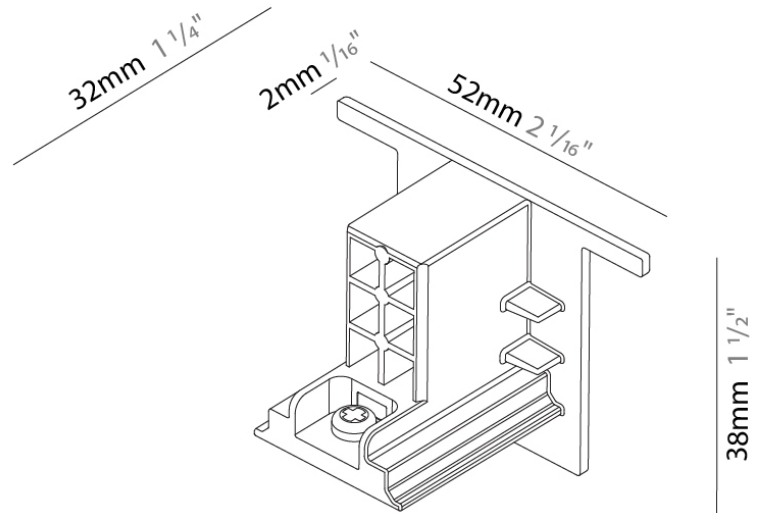

A3T007- COMPONENTS SURFACE

STRR4100-

DESCRIPTION

Track - Recessed - End Cap -

GENERAL

Partner: Prolicht

Division: Architectural

Installation: Surface

PHYSICAL

Length (mm): 32

Length (in): 1 ¼

Width (mm): 32

Width (in): 1 ¼

Height (mm): 38

Height (in): 1 ½

Fixture Finish: WHI / BLK / GRY

Fixture Material: Aluminum

RATINGS AND CERTIFICATIONS

Certified By: Certified for North American Standards

IP rating: IP20