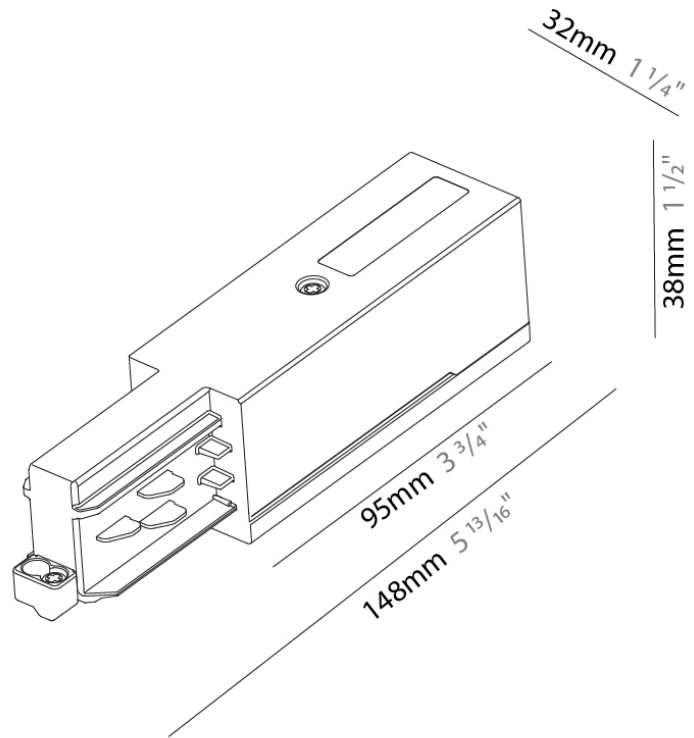

A3T007- COMPONENTS TRACK

STR1110-

DESCRIPTION

Track - End Feed - Right Side

GENERAL

Partner: Prolicht

Division: Architectural

Installation: Track

PHYSICAL

Length (mm): 148

Length (in): 5 ¹³/₁₆

Width (mm): 32

Width (in): 1 ¹/₄

Height (mm): 38

Height (in): 1 ¹/₂

Fixture Finish: WHI / BLK / GRY

Fixture Material: Aluminum

RATINGS AND CERTIFICATIONS

Certified By: Certified for North American Standards

IP rating: IP20

(A)