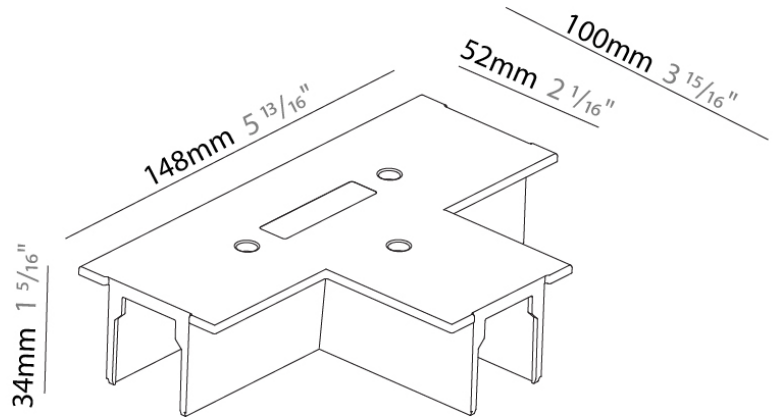

Length (mm): 148

Length (in): $5 \frac{13}{16}$

Width (mm): 100

Width (in): $3 \frac{15}{16}$

Height (mm): 34

Height (in): $1 \frac{5}{16}$

Fixture Finish: WHI / BLK / GRY

Fixture Material: Aluminum

A

A3T007- COMPONENTS TRACK

STR9017R-

DESCRIPTION
 Track - Cover Cross Connector

GENERAL
 Partner: Prolicht
 Division: Architectural
 Installation: Track

PHYSICAL
 Length (mm): 148
 Length (in): 5 ¹³/₁₆"
 Width (mm): 148
 Width (in): 5 ¹³/₁₆"
 Height (mm): 34
 Height (in): 1 ⁵/₁₆"
 Fixture Finish: WHI / BLK / GRY
 Fixture Material: Aluminum