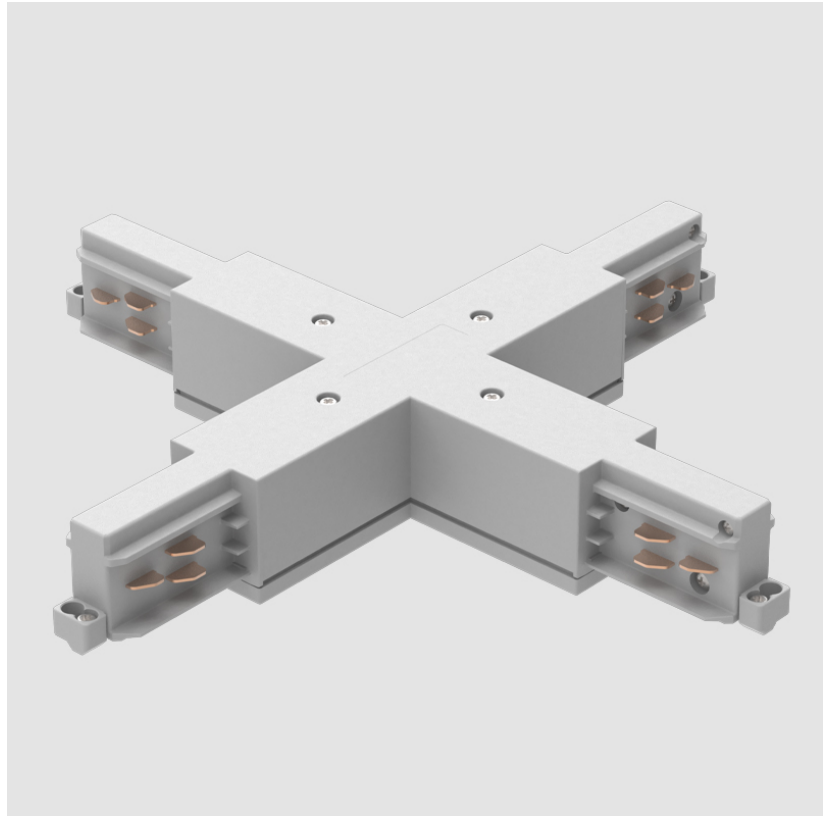

A3T007- COMPONENTS TRACK

STR380-

DESCRIPTION
Track - X-Connector (Feedable) - _____

GENERAL
Partner: Prolight
Division: Architectural
Installation: Track

PHYSICAL
Length (mm): 148
Length (in): 5 ¹³/₁₆
Width (mm): 148
Width (in): 5 ¹³/₁₆
Height (mm): 38
Height (in): 1 ¹/₂
Fixture Finish: WHI / BLK / GRY
Fixture Material: Aluminum

RATINGS AND CERTIFICATIONS
Certified By: Certified for North American Standards
IP rating: IP20