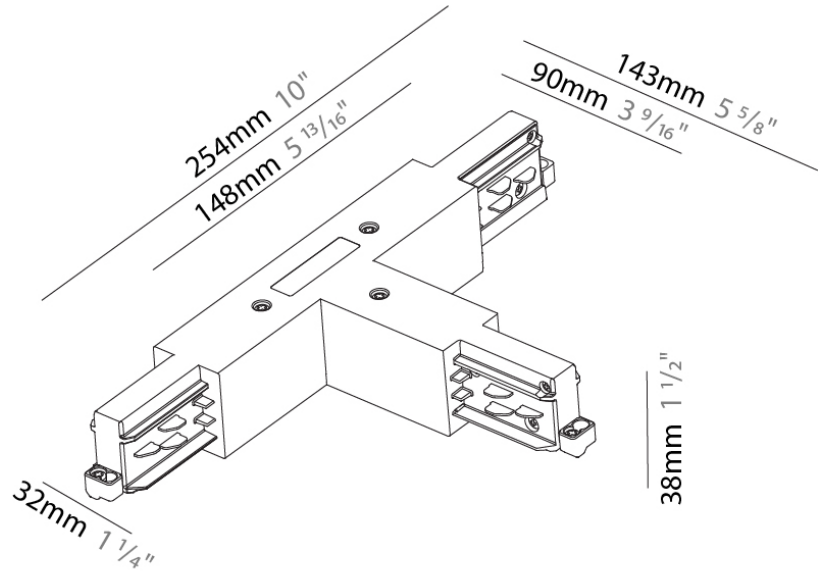

A3T007- COMPONENTS TRACK

STR40001-

DESCRIPTION

Track - T-Connector, Outside (Feedable) -

GENERAL

Partner: Prolight

Division: Architectural

Installation: Track

PHYSICAL

Length (mm): 254

Length (in): 10

Width (mm): 143

Width (in): 5 ⁵/₈

Height (mm): 38

Height (in): 1 ¹/₂

Fixture Finish: WHI / BLK / GRY

Fixture Material: Aluminum

RATINGS AND CERTIFICATIONS

Certified By: Certified for North American Standards

IP rating: IP20