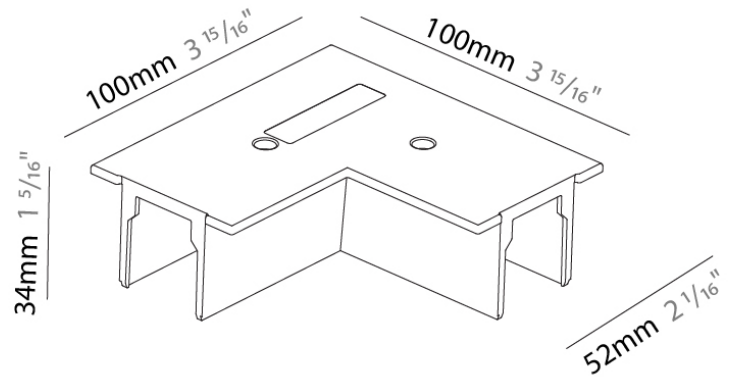

A3T007- COMPONENTS TRACK

STR9011R-

DESCRIPTION

Track - Cover Corner Connector

GENERAL

Partner: Prolight

Division: Architectural

Installation: Track

PHYSICAL

Length (mm): 100

Length (in): 3 ¹⁵/₁₆"

Width (mm): 100

Width (in): 3 ¹⁵/₁₆"

Height (mm): 34

Height (in): 1 ⁵/₁₆"

Fixture Finish: WHI / BLK / GRY

Fixture Material: Aluminum