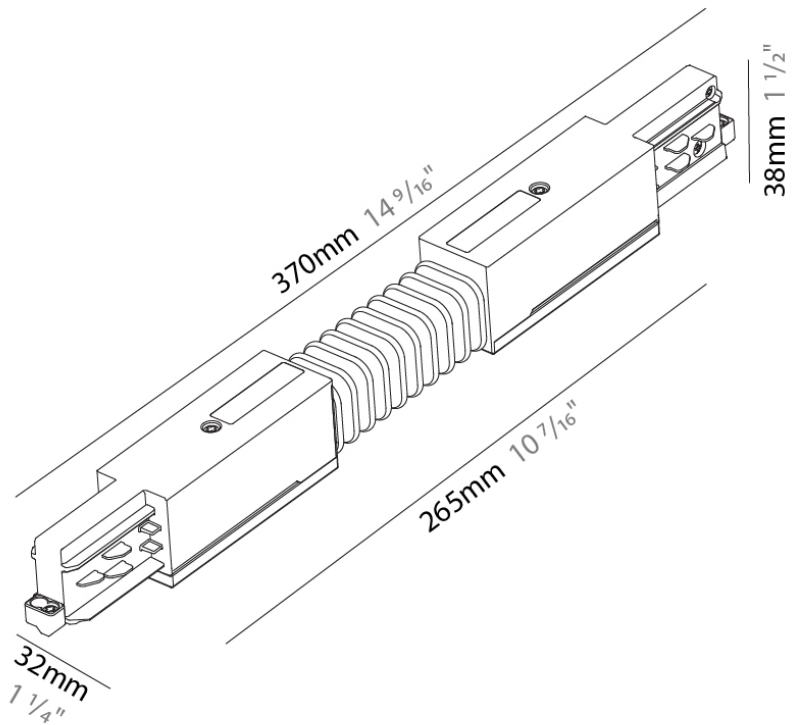

PROJECT	
TYPE	
NOTES	
QUANTITY	
DATE	

A3T007- COMPONENTS TRACK

STR2300-

DESCRIPTION

Track - Flexible Connector -

GENERAL

Partner: Prolicht

Division: Architectural

Installation: Track

PHYSICAL

Length (mm): 370

Length (in): 14 ⁹/₁₆

Width (mm): 32

Width (in): 1 ¹/₁₆

Height (mm): 38

Height (in): 1 ⁹/₁₆

Fixture Finish: WHI / BLK / GRY

Fixture Material: Aluminum

RATINGS AND CERTIFICATIONS

Certified By: Certified for North American Standards

IP rating: IP20

A