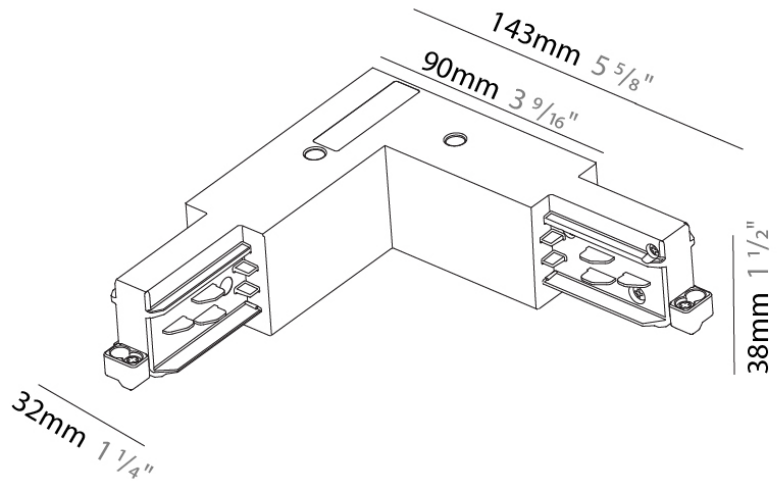

PROJECT	
TYPE	
NOTES	
QUANTITY	
DATE	

A3T007- COMPONENTS TRACK

STR3400-

DESCRIPTION

Track - L-Connector, Outside Corner (Feedable) -

GENERAL

Partner: Prolight

Division: Architectural

Installation: Track

PHYSICAL

Length (mm): 143

Length (in): 5 ⁵/₈

Width (mm): 32

Width (in): 1 ¹/₄

Height (mm): 38

Height (in): 1 ¹/₂

Fixture Finish: WHI / BLK / GRY

Fixture Material: Aluminum

RATINGS AND CERTIFICATIONS

Certified By: Certified for North American Standards

IP rating: IP20

A