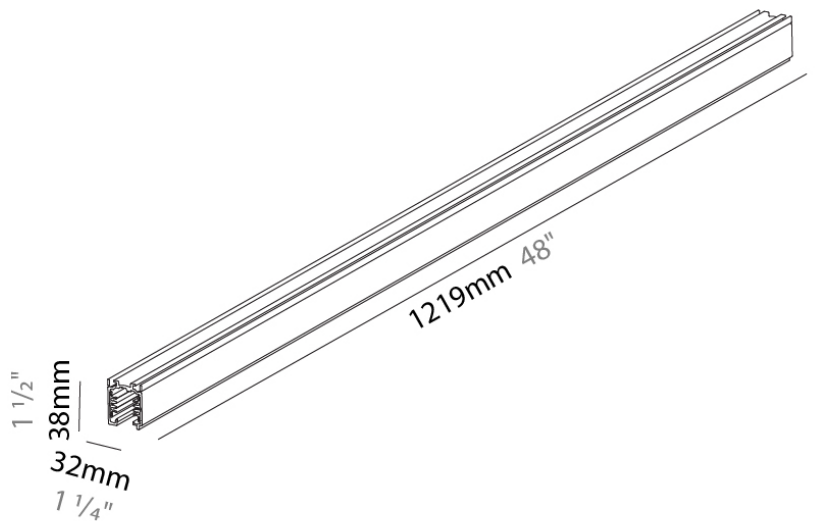

PROJECT	
TYPE	
NOTES	
QUANTITY	
DATE	

A3T007- COMPONENTS TRACK

STRS4400-

DESCRIPTION

Track - 4' Surface Mount 3-Circuit Track

GENERAL

Partner: Prolight

Division: Architectural

Installation: Track

PHYSICAL

Shape: Rectangle

Length (mm): 1219

Length (in): 48

Width (mm): 32

Width (in): 1 1/4

Height (mm): 38

Height (in): 1 1/2

Fixture Finish: WHI / BLK / GRY

Fixture Material: Aluminum

ELECTRICAL

Driver Included: No

RATINGS AND CERTIFICATIONS

Certified By: Certified for North American Standards

IP rating: IP20