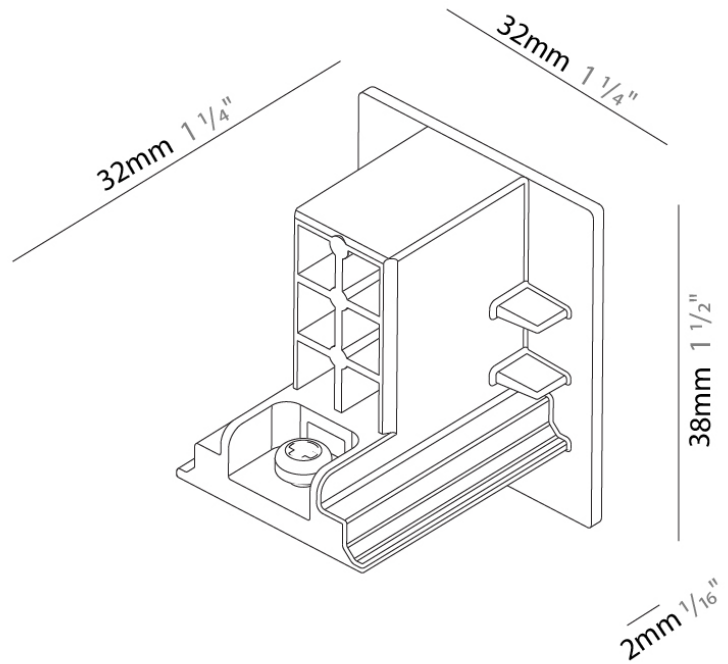

PHYSICAL
Length (mm): 254
Length (in): 10
Width (mm): 32
Width (in): 1 1/4
Height (mm): 38
Height (in): 1 5/16
Fixture Finish: WHI / BLK / GRY
Fixture Material: Aluminum

RATINGS AND CERTIFICATIONS
Certified By: Certified for North American Standards
IP rating: IP20

Width (in): 5 ¹³/₁₆

Height (mm): 38

Height (in): 1 ¹/₂

Fixture Finish: WHI / BLK / GRY

Fixture Material: Aluminum

RATINGS AND CERTIFICATIONS

Certified By: Certified for North American Standards

IP rating: IP20

PHYSICAL

Length (mm): 254

Length (in): 10

Width (mm): 143

Width (in): 5 ⁵/₈

Height (mm): 38

Height (in): 1 ¹/₂

Fixture Finish: WHI / BLK / GRY

PHYSICAL
 Length (mm): 32
 Length (in): 1 ¼
 Width (mm): 32
 Width (in): 1 ¼
 Height (mm): 38
 Height (in): 1 ½
 Fixture Finish: WHI / BLK / GRY
 Fixture Material: Aluminum

RATINGS AND CERTIFICATIONS
 Certified By: Certified for North American Standards
 IP rating: IP20