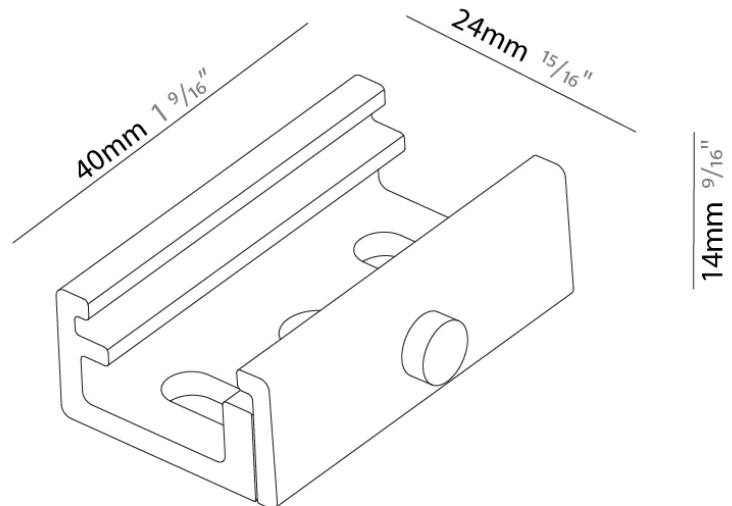

A3T007- COMPONENTS TRACK

STR512-

DESCRIPTION

Track - Ceiling Mounting Bracket

GENERAL

Partner: Prolight

Division: Architectural

Installation: Track

PHYSICAL

Length (mm): 40

Length (in): 1 ⁹/₁₆

Width (mm): 24

Width (in): 15/16

Height (mm): 14

Height (in): 9/16

Fixture Finish: WHI / BLK

Fixture Material: Aluminum

RATINGS AND CERTIFICATIONS

Certified By: Certified for North American Standards

IP rating: IP20