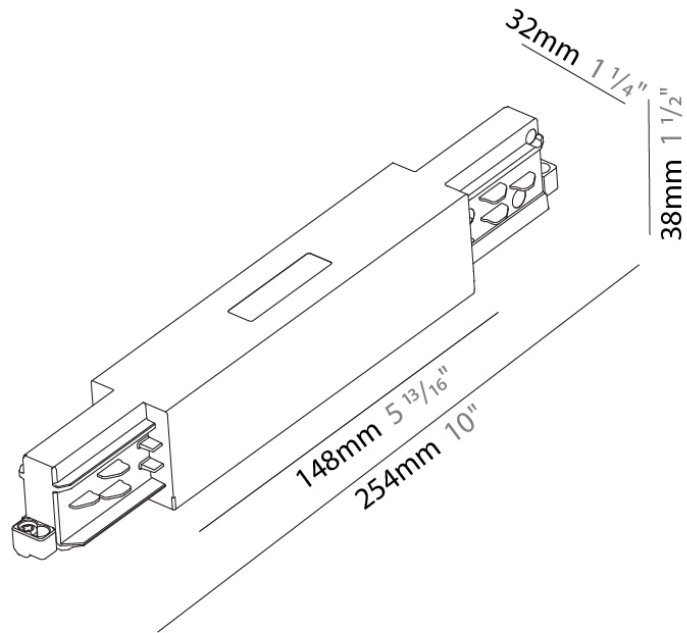

Length (in): 5 ¹³/₁₆

Width (mm): 32

Width (in): 1 ¹/₄

Height (mm): 38

Height (in): 1 ¹/₂

Fixture Finish: WHI / BLK / GRY

Fixture Material: Aluminum

RATINGS AND CERTIFICATIONS

PHYSICAL
Length (mm): 254
Length (in): 10
Width (mm): 32
Width (in): 1 1/4
Height (mm): 38
Height (in): 1 5/16
Fixture Finish: WHI / BLK / GRY
Fixture Material: Aluminum

RATINGS AND CERTIFICATIONS
Certified By: Certified for North American Standards
IP rating: IP20