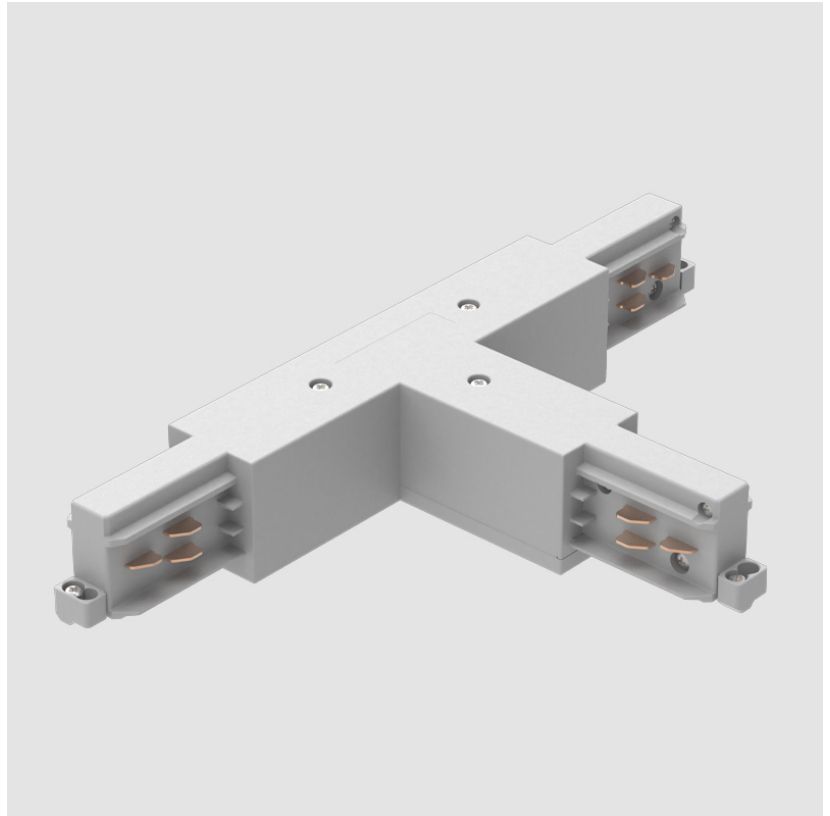

A3T007- COMPONENTS TRACK

STR40001-

DESCRIPTION

Track - T-Connector, Outside (Feedable) -

GENERAL

Partner: Prolight

Division: Architectural

Installation: Track

PHYSICAL

Length (mm): 254

Length (in): 10

Width (mm): 143

Width (in): 5 ⁵/₈

Height (mm): 38

Height (in): 1 ¹/₂

Fixture Finish: WHI / BLK / GRY

Fixture Material: Aluminum

RATINGS AND CERTIFICATIONS

Certified By: Certified for North American Standards

IP rating: IP20