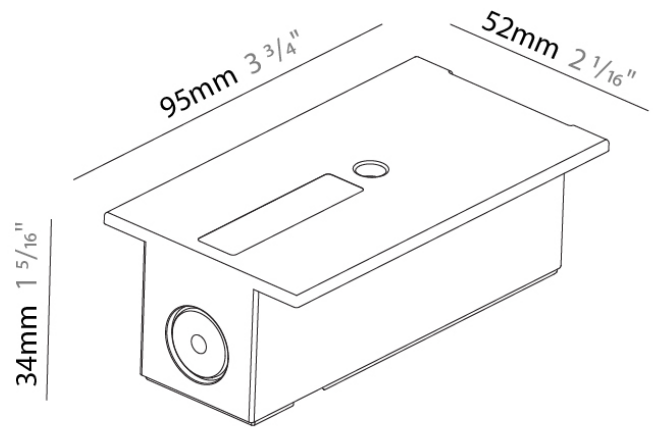

PHYSICAL
Length (mm): 254
Length (in): 10
Width (mm): 32
Width (in): 1 1/4
Height (mm): 38
Height (in): 1 5/16
Fixture Finish: WHI / BLK / GRY
Fixture Material: Aluminum

RATINGS AND CERTIFICATIONS
Certified By: Certified for North American Standards
IP rating: IP20

GENERAL

Partner: Prolight

Division: Architectural

Installation: Track

PHYSICAL

Length (mm): 95

Length (in): 3 ³/₄

Width (mm): 52

Width (in): 2 ¹/₁₆

Height (mm): 34

Height (in): 1 ⁵/₁₆

Fixture Finish: WHI / BLK / GRY

Fixture Material: Aluminum

RATINGS AND CERTIFICATIONS

IP rating: IP20

A

PHYSICAL

Length (mm): 148

Length (in): 5 ¹³/₁₆

Width (mm): 52

Width (in): 2 ¹/₁₆

Height (mm): 34

Height (in): 1 ⁵/₁₆

Fixture Finish: WHI / BLK / GRY