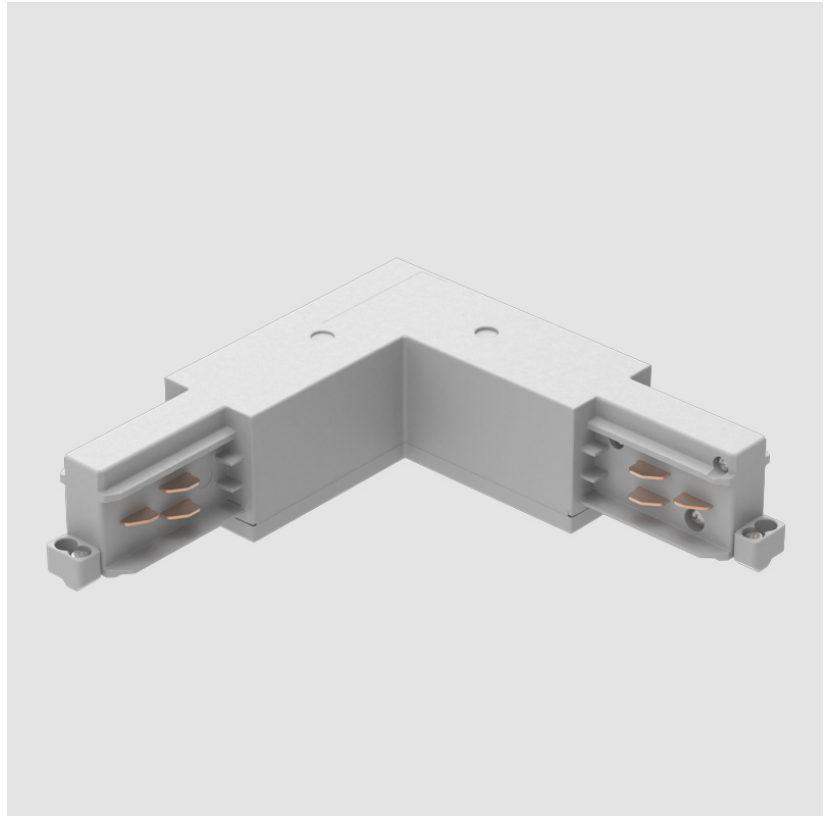

A3T010- COMPONENTS TRACK

STR3400-

DESCRIPTION

Track - L-Connector, Outside Corner (Feedable) -

GENERAL

Brand: Prolicht

Division: Architectural

Mounting Type: Track

PHYSICAL

Length (mm): 143

Length (in): 5 ⁵/₈

Width (mm): 32

Width (in): 1 ¹/₄

Height (mm): 38

Height (in): 1 ¹/₂

Fixture Finish: WHI / BLK / GRY

Fixture Material: Aluminum

RATINGS AND CERTIFICATIONS

Certified By: Certified for North American Standards

IP rating: IP20