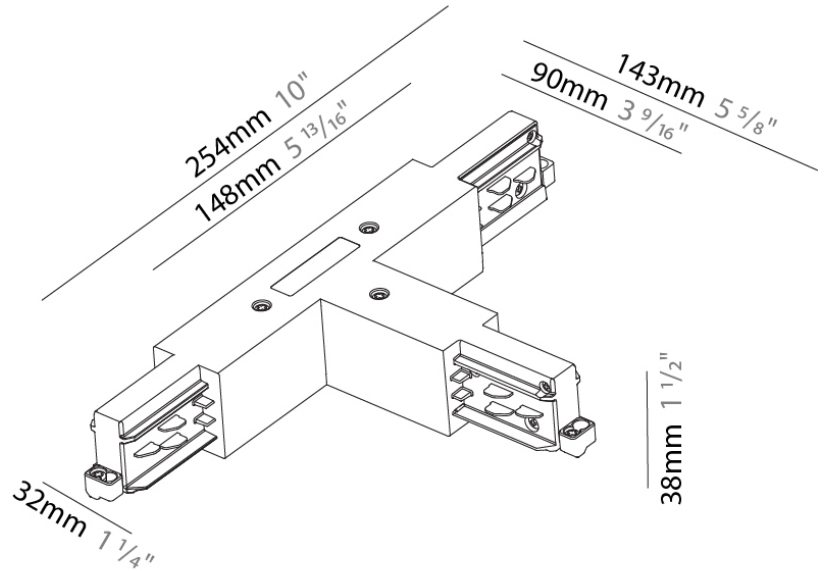

PROJECT	
TYPE	
NOTES	
QUANTITY	
DATE	

A3T010- COMPONENTS TRACK

STR3900-

DESCRIPTION

Track - T-Connector, Inside (Feedable) -

GENERAL

Brand: Prolicht
Division: Architectural
Mounting Type: Track

PHYSICAL

Length (mm): 254
Length (in): 10
Width (mm): 143
Width (in): 5 ¹³/₁₆
Height (mm): 38
Height (in): 1 ¹/₂
Fixture Finish: WHI / BLK / GRY
Fixture Material: Aluminum

RATINGS AND CERTIFICATIONS

Certified By: Certified for North American Standards
IP rating: IP20