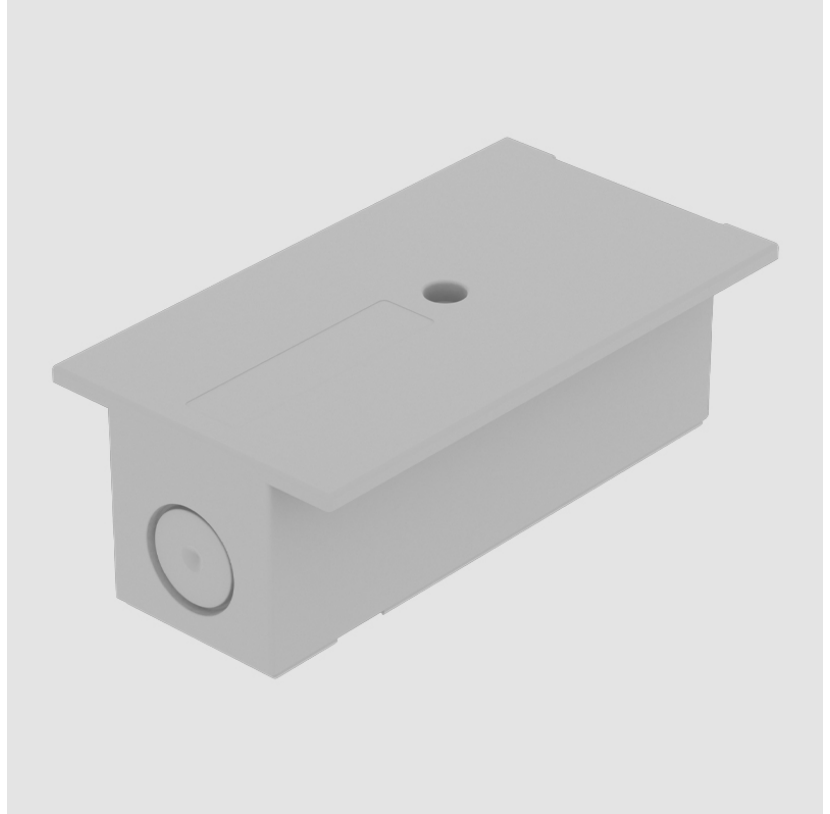

Width (in): 2 ¹/₁₆

Height (mm): 34

Height (in): 1 ⁵/₁₆

Fixture Finish: WHI / BLK / GRY

Fixture Material: Aluminum

RATINGS AND CERTIFICATIONS

IP rating: IP20

A