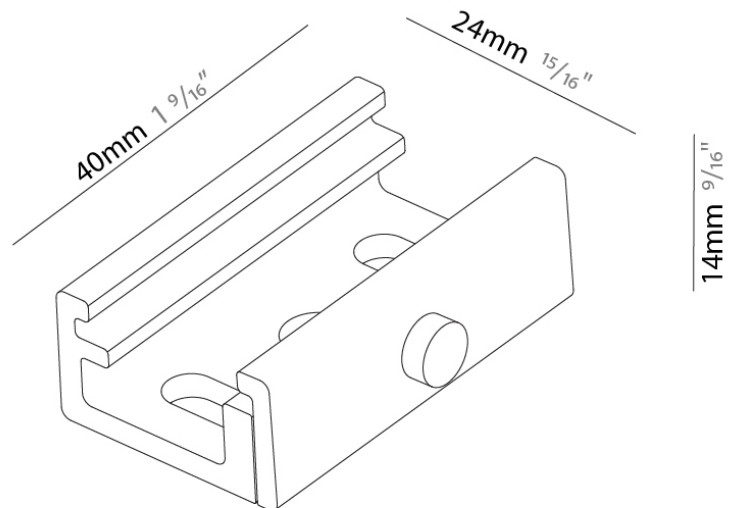

PROJECT	_____
TYPE	_____
NOTES	_____
QUANTITY	_____
DATE	_____

A3T010- COMPONENTS TRACK

STR512-

DESCRIPTION

Track - Ceiling Mounting Bracket

GENERAL

Brand: Prolight

Division: Architectural

Mounting Type: Track

PHYSICAL

Length (mm): 40

Length (in): 1 ⁹/₁₆

Width (mm): 24

Width (in): 15/16

Height (mm): 14

Height (in): 9/16

Fixture Finish: WHI / BLK

Fixture Material: Aluminum

RATINGS AND CERTIFICATIONS

Certified By: Certified for North American Standards

IP rating: IP20