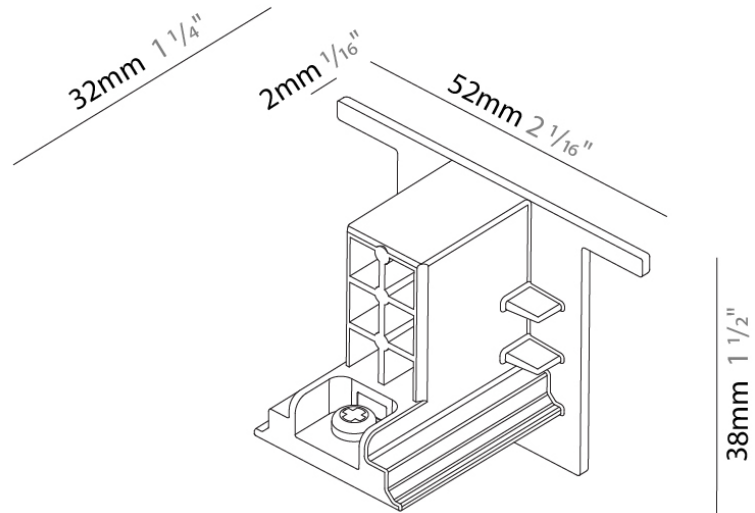

Mounting Type: Track

PHYSICAL

Length (mm): 148

Length (in): 5 ¹³/₁₆

Width (mm): 148

Width (in): 5 ¹³/₁₆

Height (mm): 34

Height (in): 1 ⁵/₁₆

Division: Architectural

Mounting Type: Surface

PHYSICAL

Length (mm): 32

Length (in): 1 1/4

Width (mm): 32

Width (in): 1 1/4

Height (mm): 38

Height (in): 1 1/2

Fixture Finish: WHI / BLK / GRY

Fixture Material: Aluminum

RATINGS AND CERTIFICATIONS

Certified By: Certified for North American Standards

IP rating: IP20

A3T010- COMPONENTS TRACK

STRR4400-

Length (mm): 1219

Length (in): 48

Width (mm): 32

Width (in): 1 1/4

Height (mm): 38

Height (in): 1 1/2

Fixture Finish: WHI / BLK / GRY

Fixture Material: Aluminum