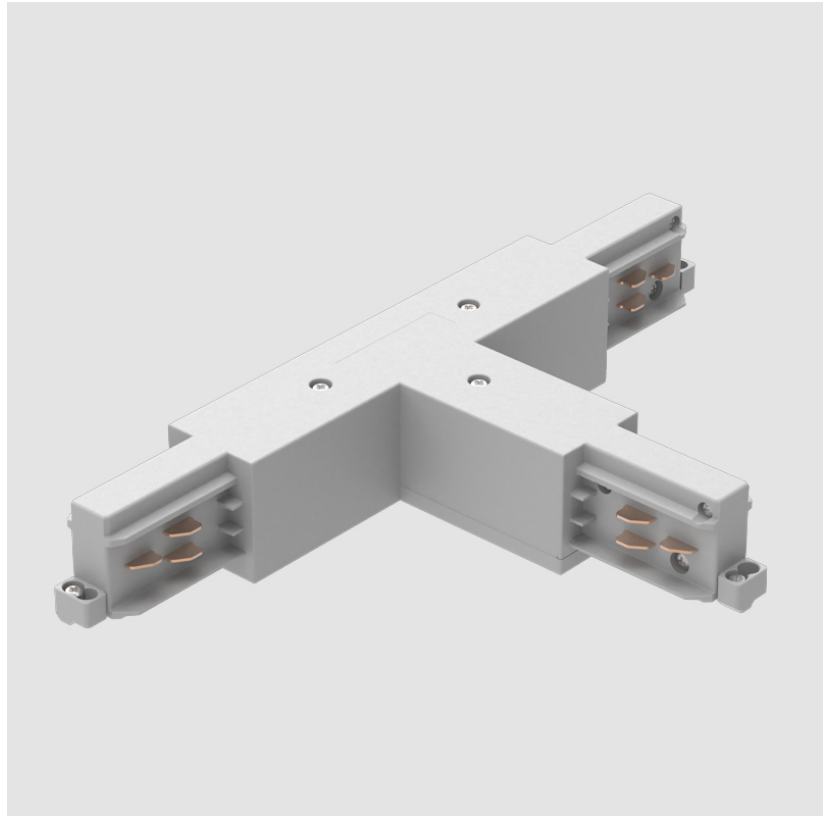

A3T010- COMPONENTS TRACK

STR40001-

DESCRIPTION

Track - T-Connector, Outside (Feedable) -

GENERAL

Brand: Prolicht
Division: Architectural
Mounting Type: Track

PHYSICAL

Length (mm): 254
Length (in): 10
Width (mm): 143
Width (in): 5 ⁵/₈
Height (mm): 38
Height (in): 1 ¹/₂
Fixture Finish: WHI / BLK / GRY
Fixture Material: Aluminum

RATINGS AND CERTIFICATIONS

Certified By: Certified for North American Standards
IP rating: IP20