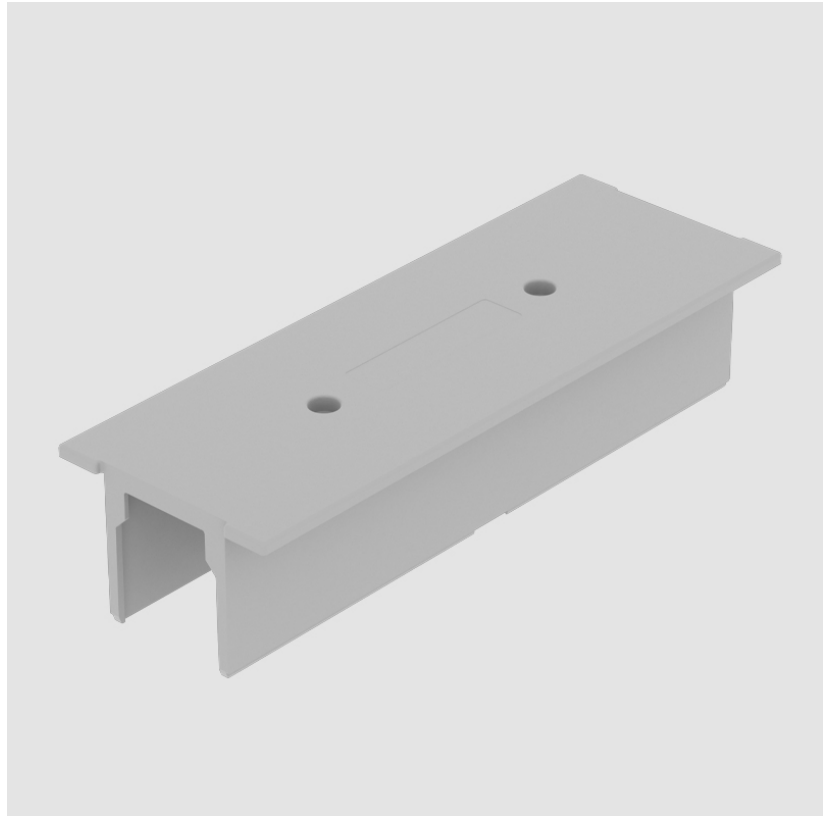

PROJECT	_____
TYPE	_____
NOTES	_____
QUANTITY	_____
DATE	_____

A3T010- COMPONENTS TRACK

STR9010R-

DESCRIPTION

Track - Cover Mid Power Supply

GENERAL

Brand: Prolicht

Division: Architectural

Mounting Type: Track

PHYSICAL

Length (mm): 148

Length (in): 5 ¹³/₁₆

Width (mm): 52

Width (in): 2 ¹/₁₆

Height (mm): 34

Height (in): 1 ⁵/₁₆

Fixture Finish: WHI / BLK / GRY

Fixture Material: Aluminum