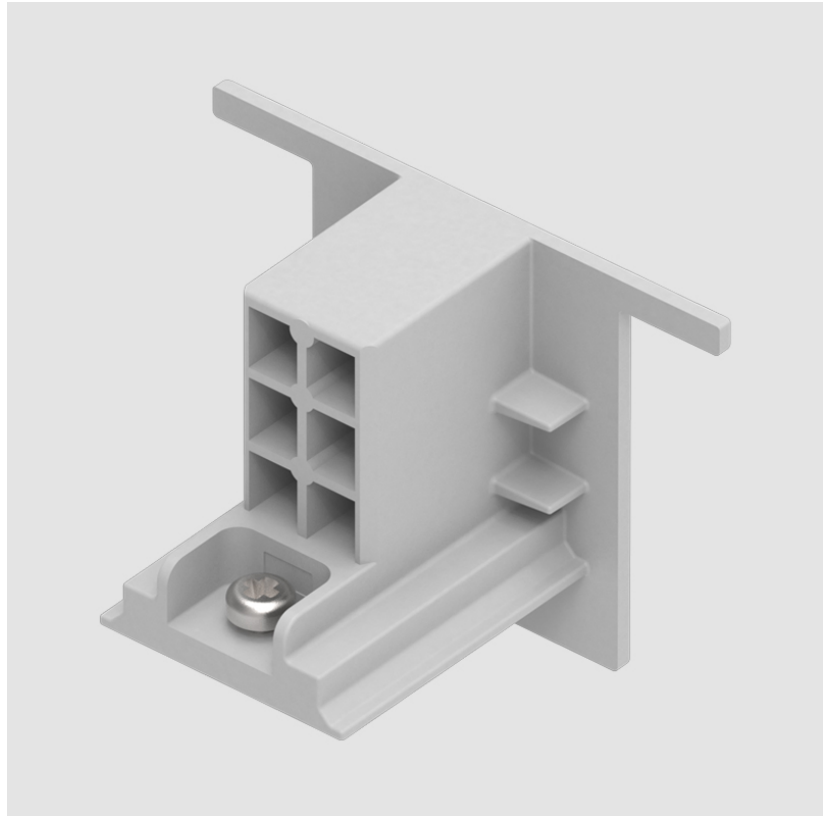

Height (in): 1 1/2

Fixture Finish: WHI / BLK / GRY

Fixture Material: Aluminum

RATINGS AND CERTIFICATIONS

Certified By: Certified for North American Standards

IP rating: IP20

A3T010- COMPONENTS TRACK

STRR4400-

Length (mm): 1219

Length (in): 48

Width (mm): 32

Width (in): 1 1/4

Height (mm): 38

Height (in): 1 1/2

Fixture Finish: WHI / BLK / GRY

Fixture Material: Aluminum