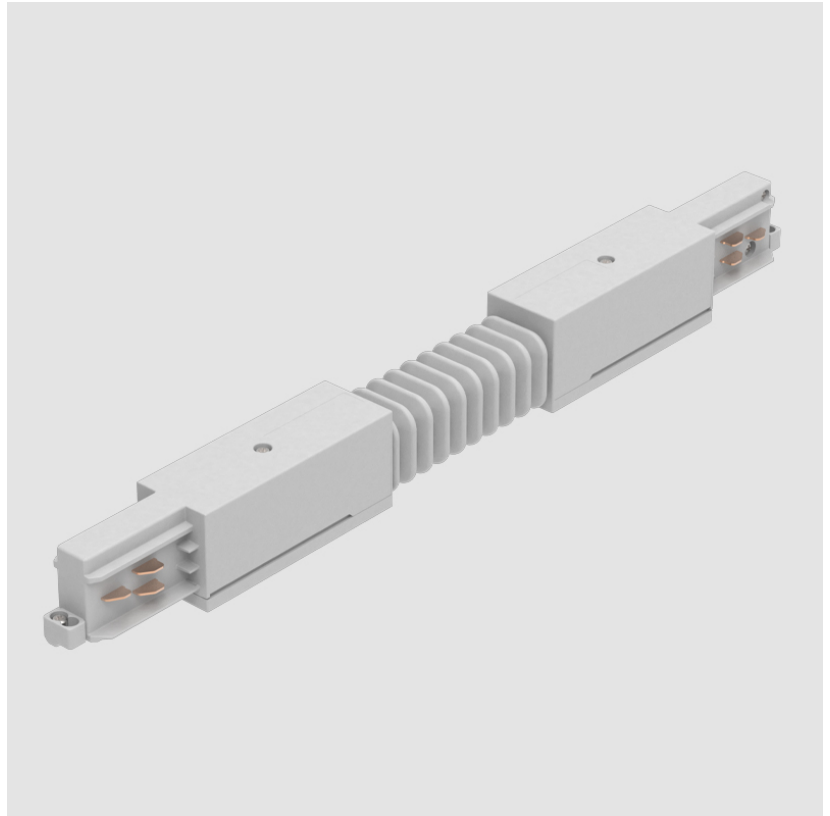

A3T010- COMPONENTS TRACK

STR1110-

DESCRIPTION

Track - End Feed - Right Side

GENERAL

Brand: Prolicht

Division: Architectural

Mounting Type: Track

Track - Flexible Connector -

GENERAL

Brand: Prolicht

Division: Architectural

Mounting Type: Track

PHYSICAL

Length (mm): 370

Length (in): 14 ⁹/₁₆

Width (mm): 32

Width (in): 1 ¹/₁₆

Height (mm): 38

Height (in): 1 ⁹/₁₆

Fixture Finish: WHI / BLK / GRY

Fixture Material: Aluminum

RATINGS AND CERTIFICATIONS

Certified By: Certified for North American Standards

IP rating: IP20

A3T010- COMPONENTS TRACK

STR3400-

DESCRIPTION

Track - L-Connector, Outside Corner (Feedable) -

GENERAL

Brand: Prolicht

Division: Architectural