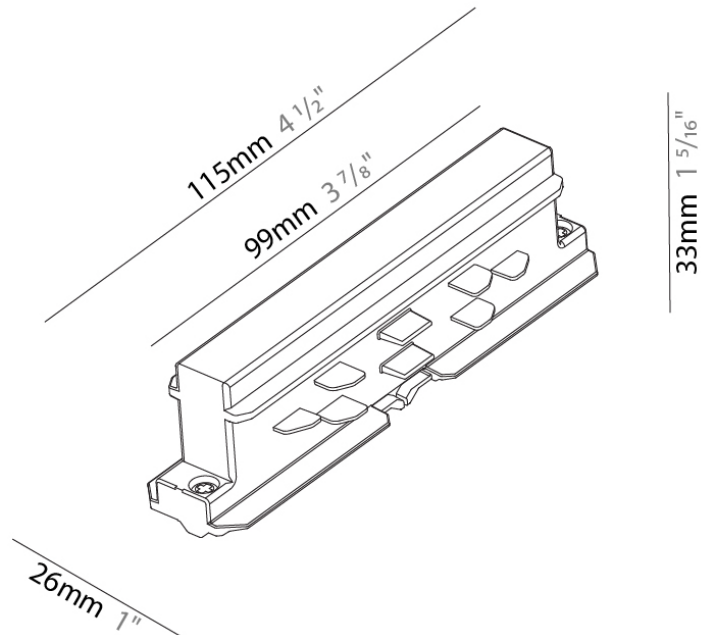

PROJECT	_____
TYPE	_____
NOTES	_____
QUANTITY	_____
DATE	_____

A3T010- COMPONENTS TRACK

STR2100-

DESCRIPTION

Track - Straight Connector -

GENERAL

Brand: Prolicht

Division: Architectural

Mounting Type: Track

PHYSICAL

Length (mm): 115

Length (in): 4 1/2"

Width (mm): 26

Width (in): 1"

Height (mm): 33

Height (in): 1 5/16"

Fixture Finish: WHI / BLK / GRY

Fixture Material: Aluminum

RATINGS AND CERTIFICATIONS

Certified By: Certified for North American Standards

IP rating: IP20