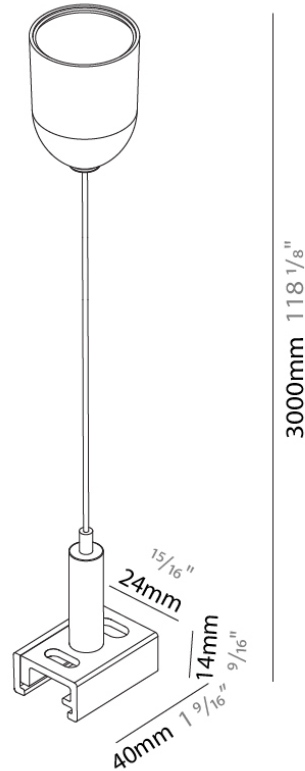

PROJECT	
TYPE	
NOTES	
QUANTITY	
DATE	

A3T010- COMPONENTS TRACK

STR510-

DESCRIPTION

Track - Suspension Cable Kit 3000mm -

GENERAL

Brand: Prolicht

Division: Architectural

Mounting Type: Track

PHYSICAL

Fixture Finish: WHI / BLK / GRY

Fixture Material: Aluminum

RATINGS AND CERTIFICATIONS

Certified By: Certified for North American Standards

IP rating: IP20

A