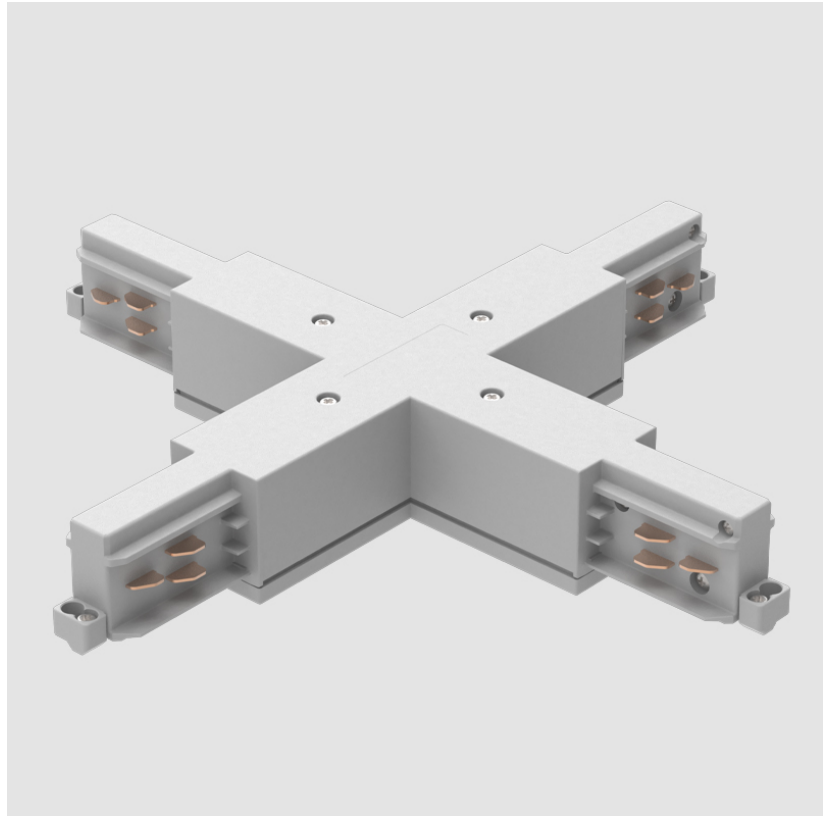

A3T010- COMPONENTS TRACK

STR380-

DESCRIPTION

Track - X-Connector (Feedable) -

GENERAL

Brand: Prolicht
Division: Architectural
Mounting Type: Track

PHYSICAL

Length (mm): 148
Length (in): 5 ¹³/₁₆"
Width (mm): 148
Width (in): 5 ¹³/₁₆"
Height (mm): 38
Height (in): 1 ¹/₂"
Fixture Finish: WHI / BLK / GRY
Fixture Material: Aluminum

RATINGS AND CERTIFICATIONS

Certified By: Certified for North American Standards
IP rating: IP20