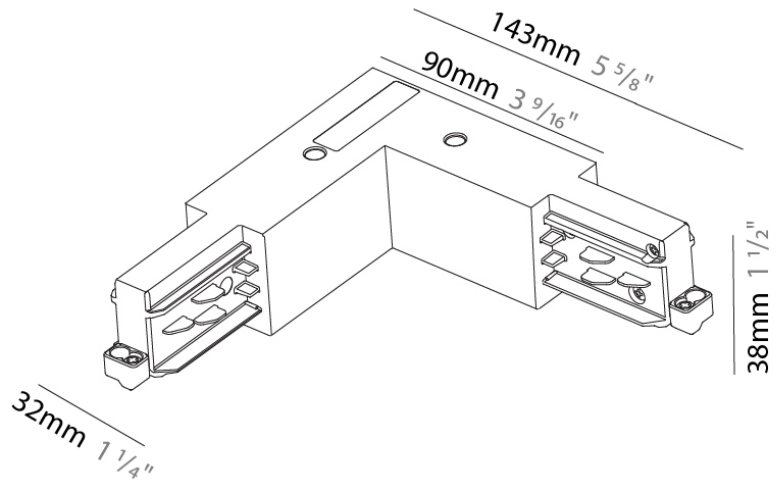

A3T010- COMPONENTS TRACK

STR3500-

DESCRIPTION

Track - 3-Circuit L-Connector, Inside Corner (Feedable)

GENERAL

Brand: Prolicht

Division: Architectural

Mounting Type: Track

PHYSICAL

Length (mm): 143

Length (in): 5 ⁵/₈

Width (mm): 32

Width (in): 1 ¹/₄

Height (mm): 38

Height (in): 1 ¹/₂

Fixture Finish: WHI / BLK / GRY

Fixture Material: Aluminum

RATINGS AND CERTIFICATIONS

Certified By: Certified for North American Standards

IP rating: IP20