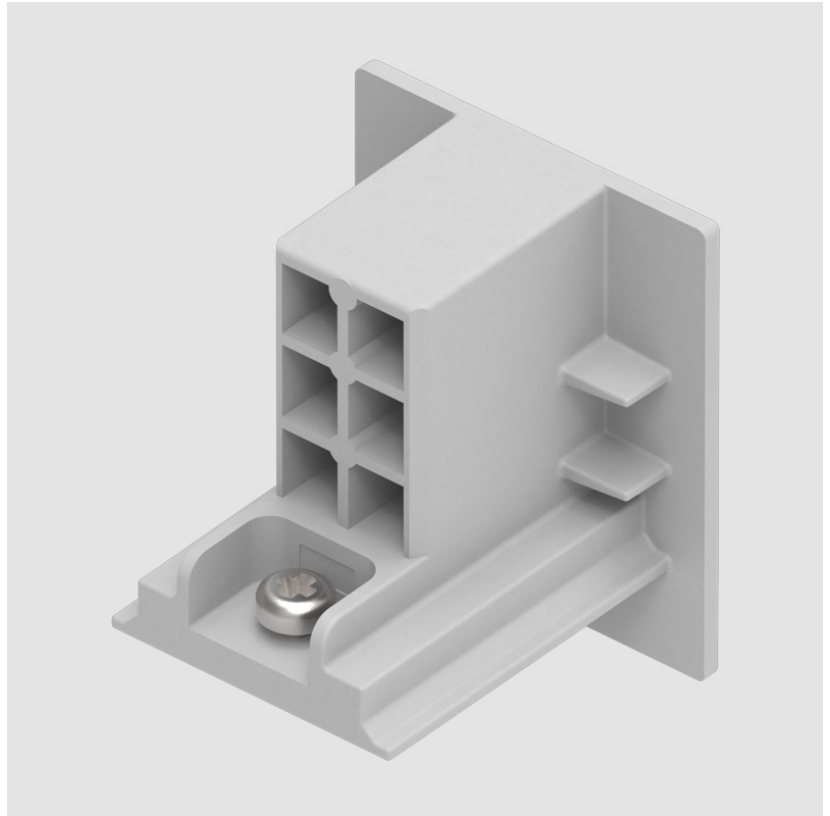

A3T010- COMPONENTS SURFACE

STR4100-

DESCRIPTION

Track - Surface - End Cap -

GENERAL

Brand: Prolicht

Division: Architectural

Mounting Type: Surface

PHYSICAL

Length (mm): 32

Length (in): 1 ¼

Width (mm): 32

Width (in): 1 ¼

Height (mm): 38

Height (in): 1 ½

Fixture Finish: WHI / BLK / GRY

Fixture Material: Aluminum

RATINGS AND CERTIFICATIONS

Certified By: Certified for North American Standards

IP rating: IP20