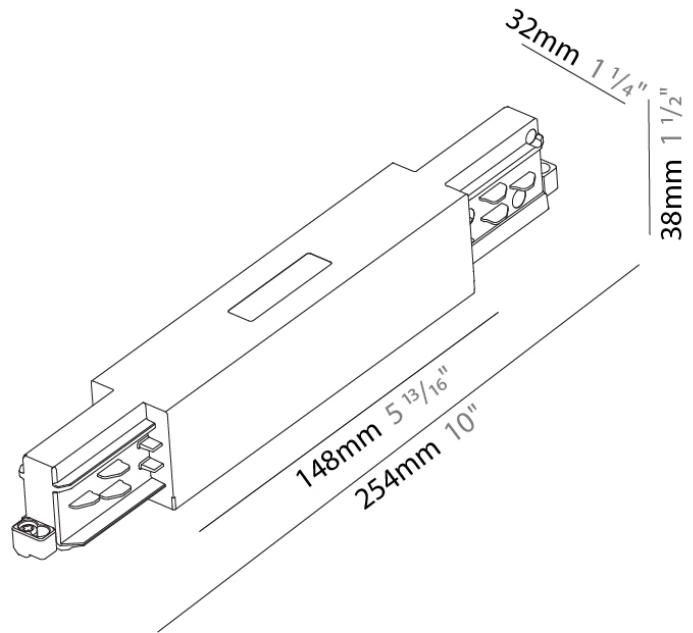

Width (mm): 32

Width (in): 1 ¹/₄

Height (mm): 38

Height (in): 1 ¹/₂

Fixture Finish: WHI / BLK / GRY

Fixture Material: Aluminum

RATINGS AND CERTIFICATIONS

Certified By: Certified for North American Standards

Division: Architectural

Mounting Type: Track

PHYSICAL

Length (mm): 254

Length (in): 10

Width (mm): 32

Width (in): 1 1/4

Height (mm): 38

Height (in): 1 5/16

Fixture Finish: WHI / BLK / GRY

Fixture Material: Aluminum

RATINGS AND CERTIFICATIONS

Certified By: Certified for North American Standards

IP rating: IP20

A

PROJECT	_____
TYPE	_____
NOTES	_____
QUANTITY	_____
DATE	_____

PHYSICAL

Length (mm): 115

Length (in): 4 1/2"

Width (mm): 26

Width (in): 1"

Height (mm): 33

Height (in): 1 5/16"

Fixture Finish: WHI / BLK / GRY