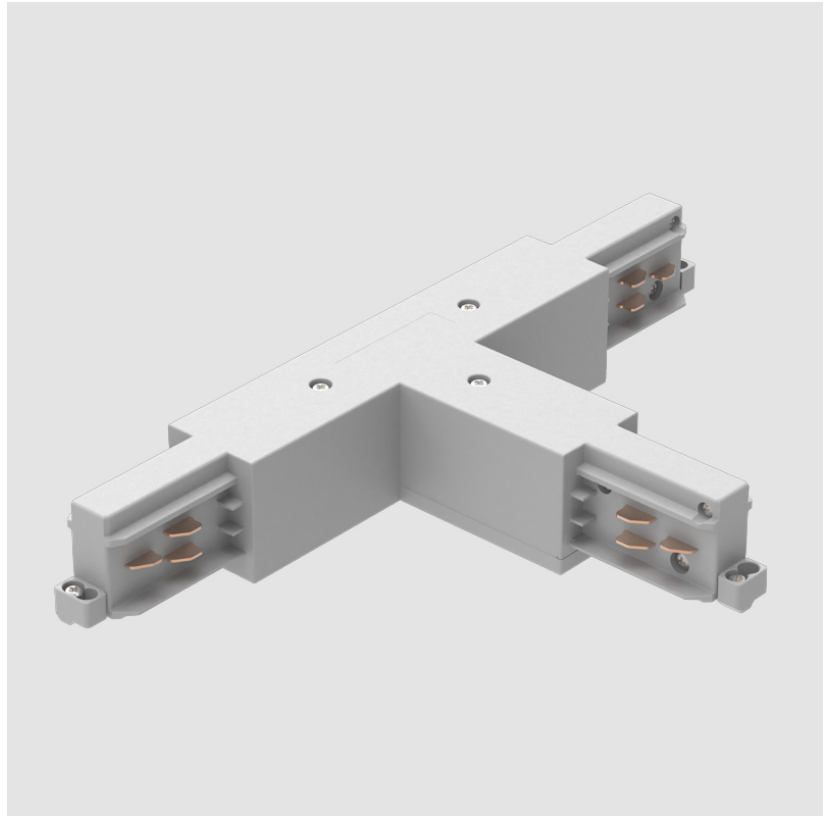

PROJECT	
TYPE	
NOTES	
QUANTITY	
DATE	

A3T010- COMPONENTS TRACK

STR3900-

DESCRIPTION

Track - T-Connector, Inside (Feedable) -

GENERAL

Brand: Prolicht
Division: Architectural
Mounting Type: Track

PHYSICAL

Length (mm): 254
Length (in): 10
Width (mm): 143
Width (in): 5 ¹³/₁₆
Height (mm): 38
Height (in): 1 ¹/₂
Fixture Finish: WHI / BLK / GRY
Fixture Material: Aluminum

RATINGS AND CERTIFICATIONS

Certified By: Certified for North American Standards
IP rating: IP20