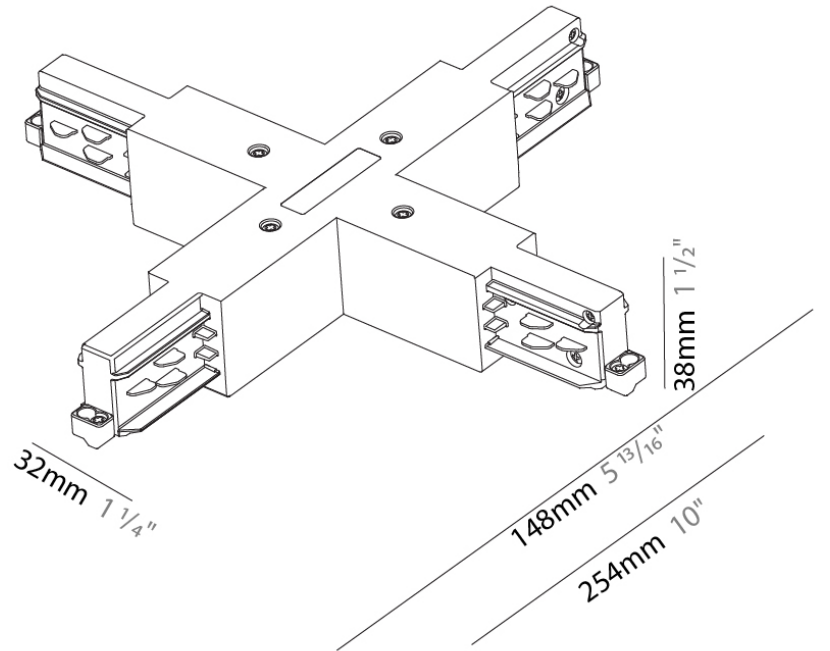

A3T010- COMPONENTS TRACK

STR380-

DESCRIPTION

Track - X-Connector (Feedable) -

GENERAL

Brand: Prolicht
Division: Architectural
Mounting Type: Track

PHYSICAL

Length (mm): 148
Length (in): 5 ¹³/₁₆"
Width (mm): 148
Width (in): 5 ¹³/₁₆"
Height (mm): 38
Height (in): 1 ¹/₂"
Fixture Finish: WHI / BLK / GRY
Fixture Material: Aluminum

RATINGS AND CERTIFICATIONS

Certified By: Certified for North American Standards
IP rating: IP20