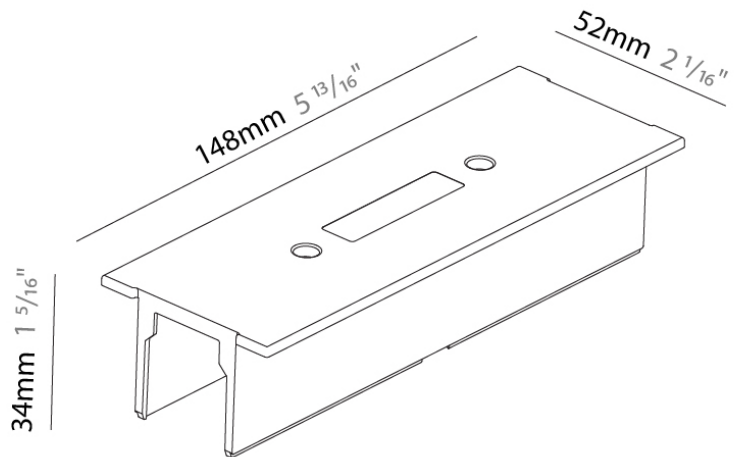

PROJECT	_____
TYPE	_____
NOTES	_____
QUANTITY	_____
DATE	_____

A3T010- COMPONENTS TRACK

STR9010R-

DESCRIPTION

Track - Cover Mid Power Supply

GENERAL

Brand: Prolicht

Division: Architectural

Mounting Type: Track

PHYSICAL

Length (mm): 148

Length (in): 5 ¹³/₁₆

Width (mm): 52

Width (in): 2 ¹/₁₆

Height (mm): 34

Height (in): 1 ⁵/₁₆

Fixture Finish: WHI / BLK / GRY

Fixture Material: Aluminum