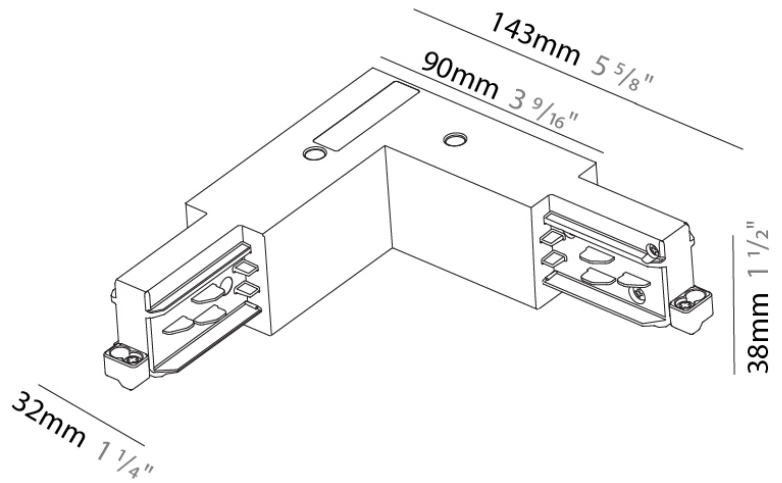

A3T010- COMPONENTS TRACK

STR3400-

DESCRIPTION

Track - L-Connector, Outside Corner (Feedable) -

GENERAL

Brand: Prolicht

Division: Architectural

Mounting Type: Track

PHYSICAL

Length (mm): 143

Length (in): 5 ⁵/₈

Width (mm): 32

Width (in): 1 ¹/₄

Height (mm): 38

Height (in): 1 ¹/₂

Fixture Finish: WHI / BLK / GRY

Fixture Material: Aluminum

RATINGS AND CERTIFICATIONS

Certified By: Certified for North American Standards

IP rating: IP20