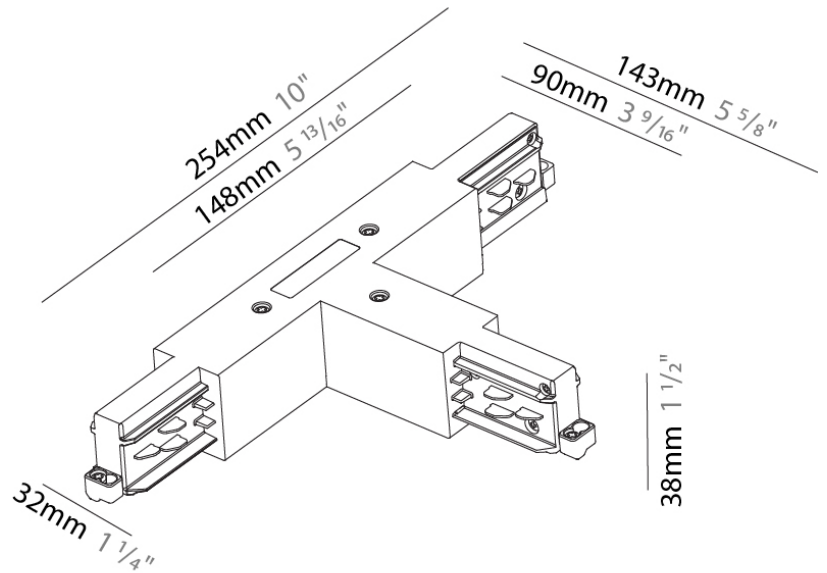

A3T010- COMPONENTS TRACK

STR40001-

DESCRIPTION

Track - T-Connector, Outside (Feedable) -

GENERAL

Brand: Prolicht
Division: Architectural
Mounting Type: Track

PHYSICAL

Length (mm): 254
Length (in): 10
Width (mm): 143
Width (in): 5 ⁵/₈
Height (mm): 38
Height (in): 1 ¹/₂
Fixture Finish: WHI / BLK / GRY
Fixture Material: Aluminum

RATINGS AND CERTIFICATIONS

Certified By: Certified for North American Standards
IP rating: IP20