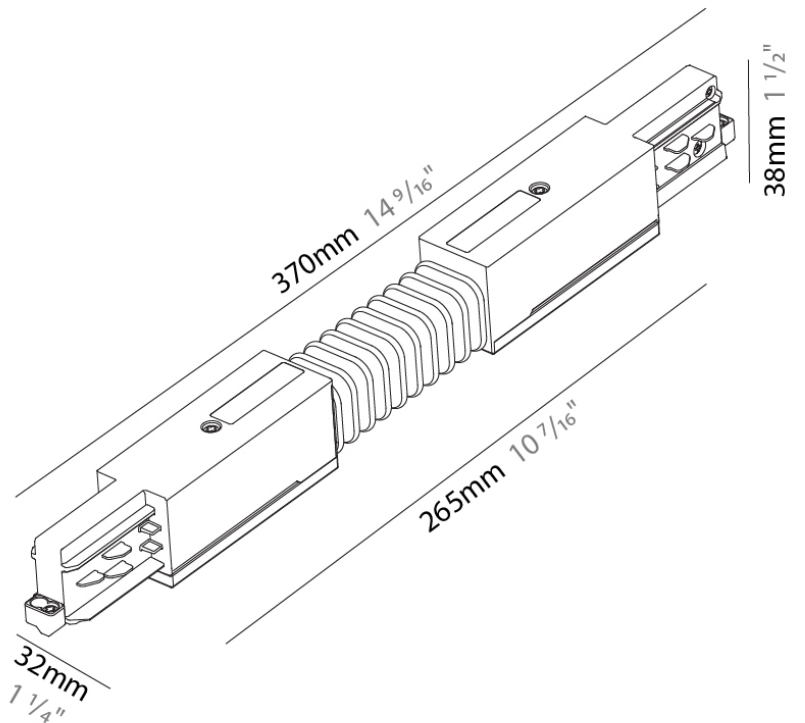

PROJECT	
TYPE	
NOTES	
QUANTITY	
DATE	

A3T010- COMPONENTS TRACK

STR2300-

DESCRIPTION

Track - Flexible Connector -

GENERAL

Brand: Prolicht

Division: Architectural

Mounting Type: Track

PHYSICAL

Length (mm): 370

Length (in): 14 ⁹/₁₆

Width (mm): 32

Width (in): 1 ¹/₁₆

Height (mm): 38

Height (in): 1 ⁹/₁₆

Fixture Finish: WHI / BLK / GRY

Fixture Material: Aluminum

RATINGS AND CERTIFICATIONS

Certified By: Certified for North American Standards

IP rating: IP20