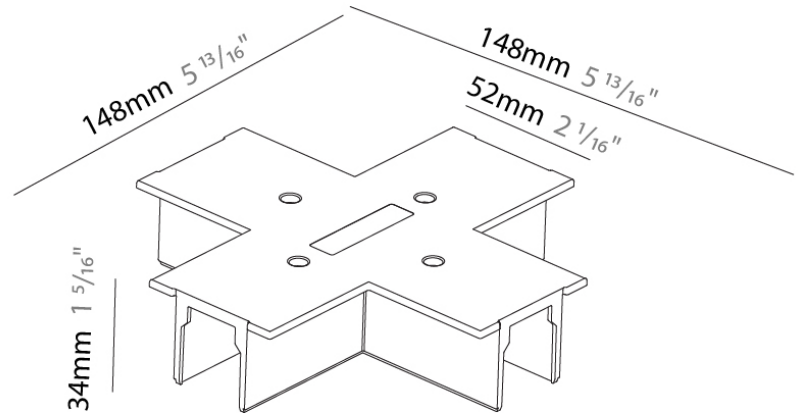

A3T010- COMPONENTS TRACK

STR9017R-

DESCRIPTION

Track - Cover Cross Connector

GENERAL

Brand: Prolicht

Division: Architectural

Mounting Type: Track

PHYSICAL

Length (mm): 148

Length (in): 5 ¹³/₁₆

Width (mm): 148

Width (in): 5 ¹³/₁₆

Height (mm): 34

Height (in): 1 ⁵/₁₆

Fixture Finish: WHI / BLK / GRY

Fixture Material: Aluminum