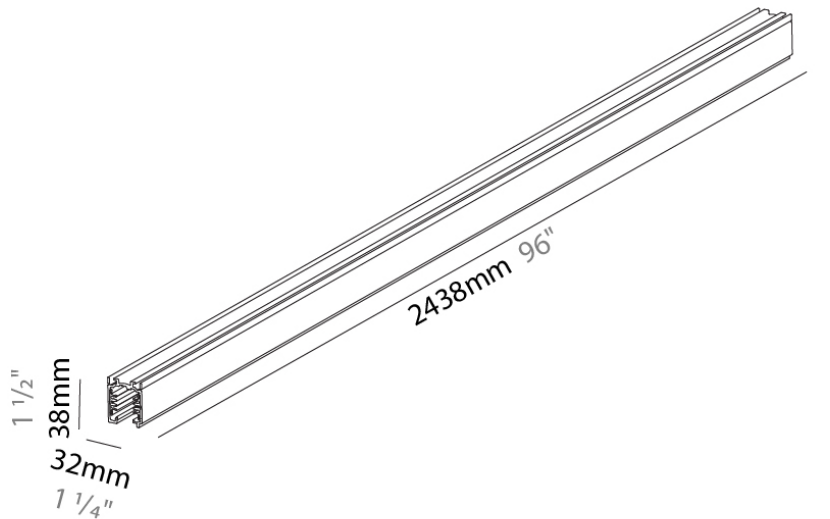

A3T010- COMPONENTS TRACK

STRS4800-

DESCRIPTION

Track - 8' Surface Mount 3-Circuit Track

GENERAL

Brand: Prolicht

Division: Architectural

Mounting Type: Track

PHYSICAL

Shape: Rectangle

Length (mm): 2438

Length (in): 96"

Width (mm): 32

Width (in): 1 1/4"

Height (mm): 38

Height (in): 1 1/2"

Fixture Finish: WHI / BLK / GRY

Fixture Material: Aluminum

ELECTRICAL

Driver Included: No

RATINGS AND CERTIFICATIONS

Certified By: Certified for North American Standards

IP rating: IP20