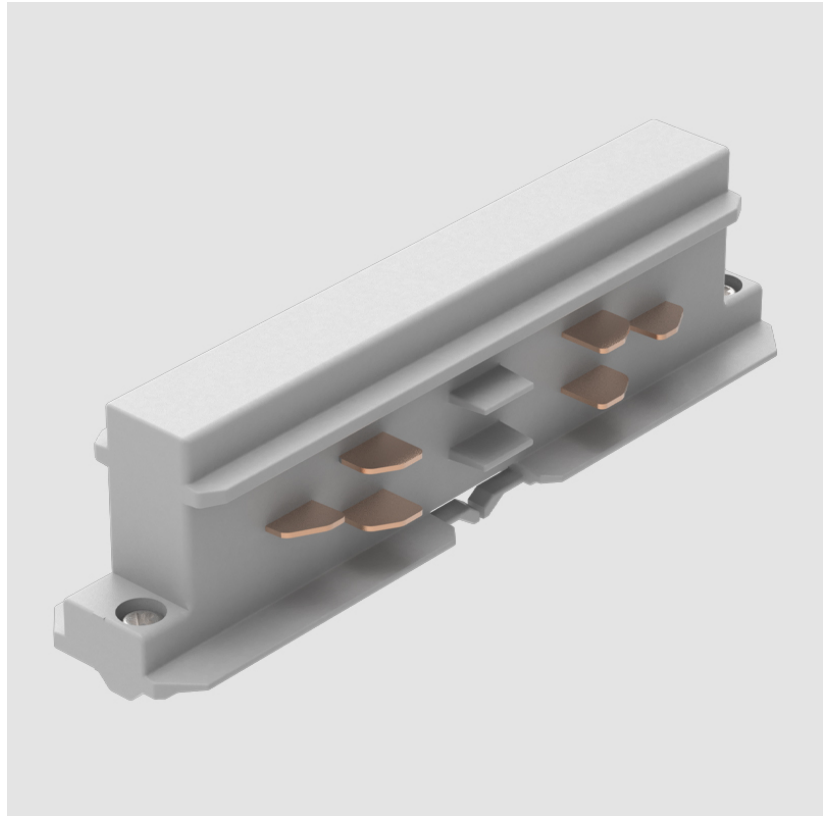

PROJECT	_____
TYPE	_____
NOTES	_____
QUANTITY	_____
DATE	_____

A3T010- COMPONENTS TRACK

STR2100-

DESCRIPTION

Track - Straight Connector -

GENERAL

Brand: Prolicht

Division: Architectural

Mounting Type: Track

PHYSICAL

Length (mm): 115

Length (in): 4 1/2"

Width (mm): 26

Width (in): 1"

Height (mm): 33

Height (in): 1 5/16"

Fixture Finish: WHI / BLK / GRY

Fixture Material: Aluminum

RATINGS AND CERTIFICATIONS

Certified By: Certified for North American Standards

IP rating: IP20