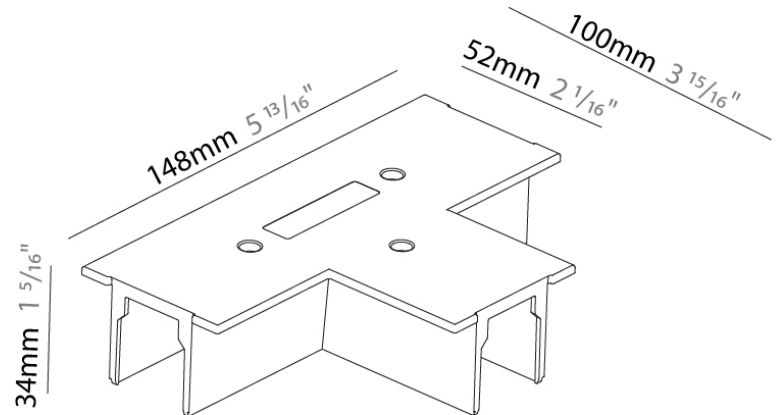

Mounting Type: Track

PHYSICAL

Length (mm): 148

Length (in): 5 ¹³/₁₆

Width (mm): 52

Width (in): 2 ¹/₁₆

Height (mm): 34

Height (in): 1 ⁵/₁₆

Length (mm): 148

Length (in): $5 \frac{13}{16}$

Width (mm): 100

Width (in): $3 \frac{15}{16}$

Height (mm): 34

Height (in): $1 \frac{5}{16}$

Fixture Finish: WHI / BLK / GRY

Fixture Material: Aluminum

Mounting Type: Track

PHYSICAL

Length (mm): 148

Length (in): 5 ¹³/₁₆

Width (mm): 148

Width (in): 5 ¹³/₁₆

Height (mm): 34

Height (in): 1 ⁵/₁₆