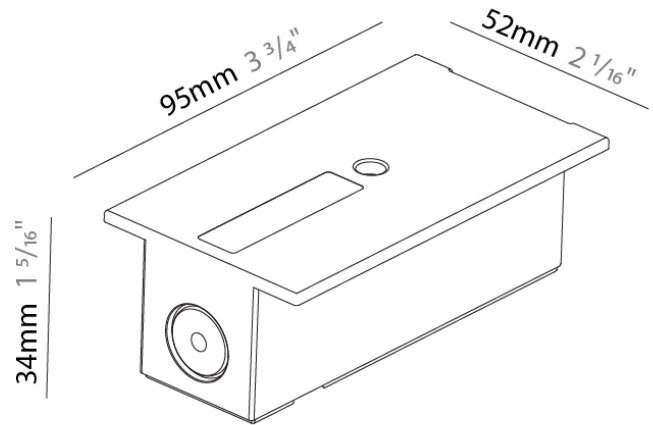

PHYSICAL

Length (mm): 40

Length (in): 1 ⁹/₁₆

Width (mm): 24

Width (in): 15/16

Height (mm): 14

Height (in): 9/16

Fixture Finish: WHI / BLK

Width (in): 2 ¹/₁₆

Height (mm): 34

Height (in): 1 ⁵/₁₆

Fixture Finish: WHI / BLK / GRY

Fixture Material: Aluminum

RATINGS AND CERTIFICATIONS

IP rating: IP20

A

Mounting Type: Track

PHYSICAL

Length (mm): 148

Length (in): 5 ¹³/₁₆

Width (mm): 52

Width (in): 2 ¹/₁₆

Height (mm): 34

Height (in): 1 ⁵/₁₆