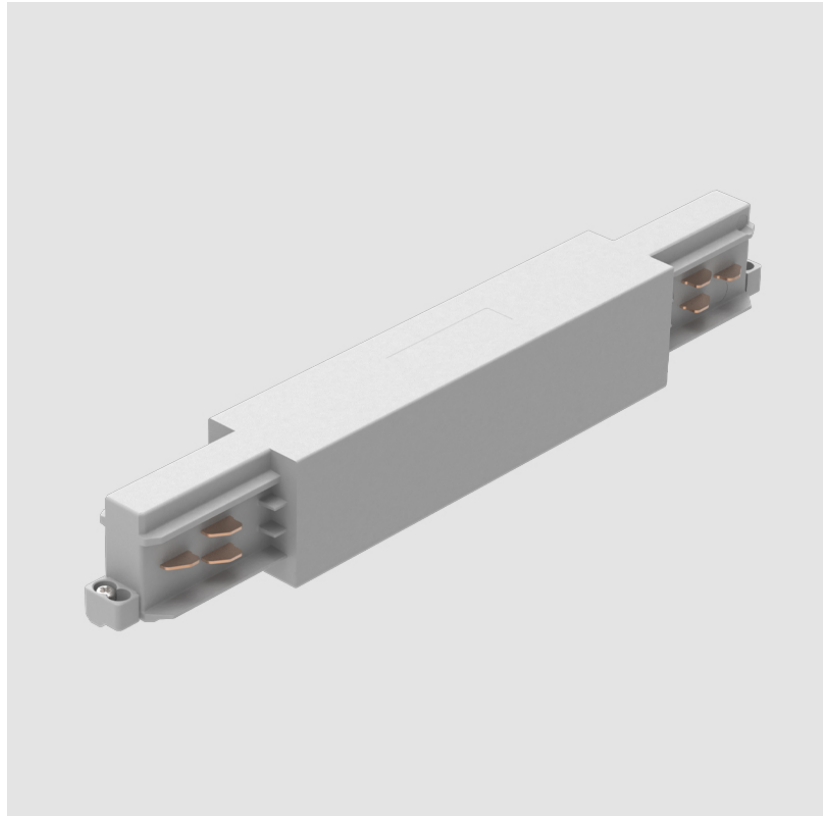

A3T010- COMPONENTS TRACK

STR1110-

DESCRIPTION

Track - End Feed - Right Side

GENERAL

Brand: Prolicht

Division: Architectural

Mounting Type: Track

Height (in): 1 5/16

Fixture Finish: WHI / BLK / GRY

Fixture Material: Aluminum

RATINGS AND CERTIFICATIONS

Certified By: Certified for North American Standards

IP rating: IP20

A

PROJECT	_____
TYPE	_____
NOTES	_____
QUANTITY	_____
DATE	_____

A3T010- COMPONENTS TRACK

STR2100-

DESCRIPTION

Track - Straight Connector -

GENERAL

Brand: Prolicht

Division: Architectural

Mounting Type: Track