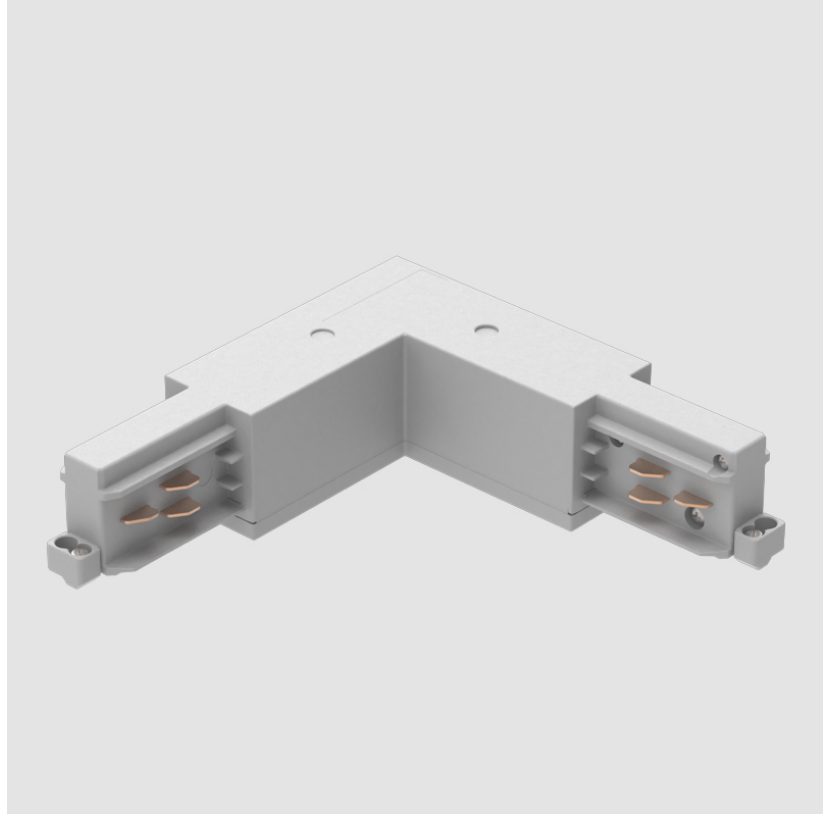

A3T010- COMPONENTS TRACK

STR3500-

DESCRIPTION

Track - 3-Circuit L-Connector, Inside Corner (Feedable)

GENERAL

Brand: Prolicht

Division: Architectural

Mounting Type: Track

PHYSICAL

Length (mm): 143

Length (in): 5 ⁵/₈

Width (mm): 32

Width (in): 1 ¹/₄

Height (mm): 38

Height (in): 1 ¹/₂

Fixture Finish: WHI / BLK / GRY

Fixture Material: Aluminum

RATINGS AND CERTIFICATIONS

Certified By: Certified for North American Standards

IP rating: IP20