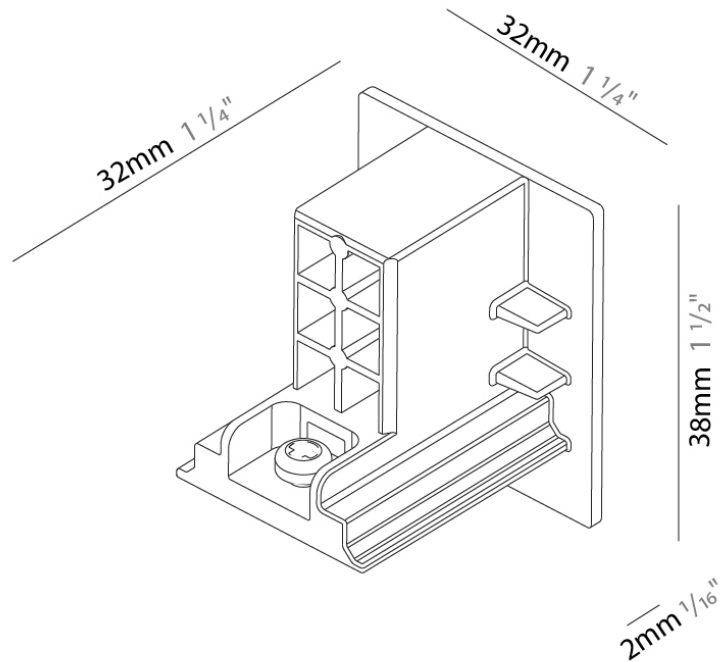

A3T010- COMPONENTS SURFACE

STR4100-

DESCRIPTION

Track - Surface - End Cap -

GENERAL

Brand: Prolicht

Division: Architectural

Mounting Type: Surface

PHYSICAL

Length (mm): 32

Length (in): 1 ¼

Width (mm): 32

Width (in): 1 ¼

Height (mm): 38

Height (in): 1 ½

Fixture Finish: WHI / BLK / GRY

Fixture Material: Aluminum

RATINGS AND CERTIFICATIONS

Certified By: Certified for North American Standards

IP rating: IP20