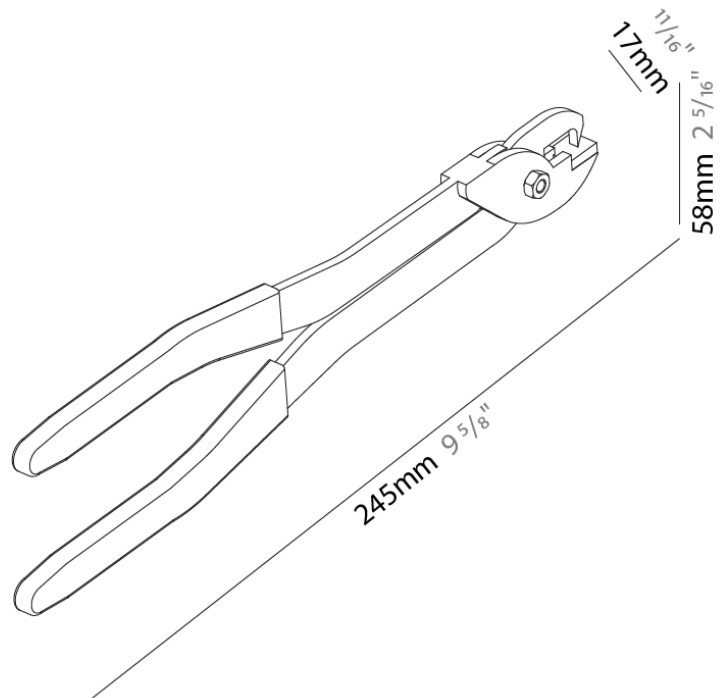

A3T010- COMPONENTS TRACK

STRV120

DESCRIPTION

Cutting Tool for Track Conductors

GENERAL

Brand: Prolicht

Division: Architectural

Mounting Type: Track

PHYSICAL

Length (mm): 245

Length (in): 9 ⁵/₈"

Height (mm): 58

Height (in): 2 ⁵/₁₆"

Fixture Material: Aluminum

ELECTRICAL

Driver Included: No

RATINGS AND CERTIFICATIONS

Certified By: Certified for North American Standards

IP rating: IP20

A