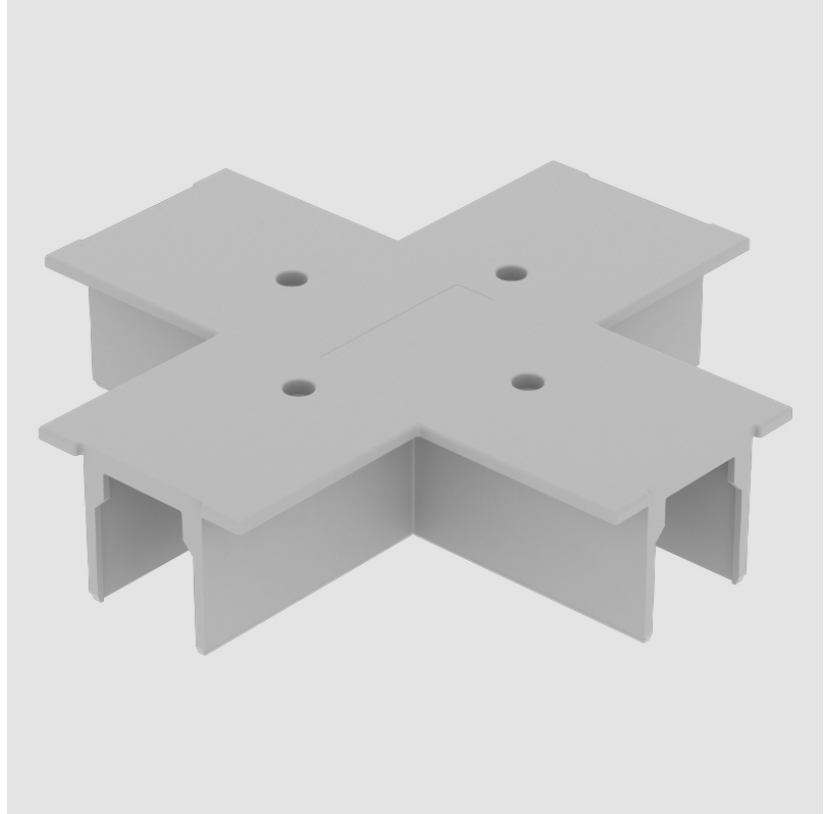

A3T010- COMPONENTS TRACK

STR9017R-

DESCRIPTION

Track - Cover Cross Connector

GENERAL

Brand: Prolicht

Division: Architectural

Mounting Type: Track

PHYSICAL

Length (mm): 148

Length (in): 5 ¹³/₁₆

Width (mm): 148

Width (in): 5 ¹³/₁₆

Height (mm): 34

Height (in): 1 ⁵/₁₆

Fixture Finish: WHI / BLK / GRY

Fixture Material: Aluminum