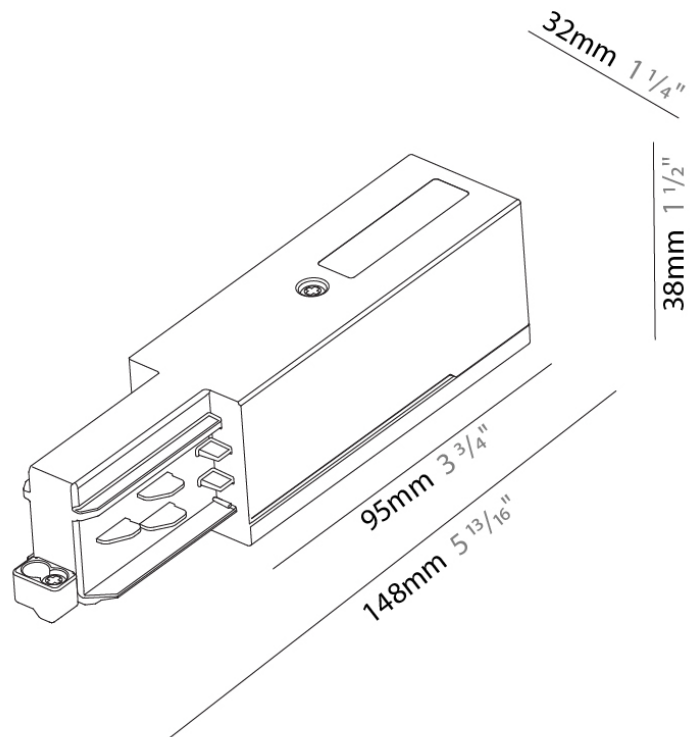

PROJECT	
TYPE	
NOTES	
QUANTITY	
DATE	

A3T010- COMPONENTS TRACK

STR121-

DESCRIPTION

Track - End Feed - Left Side

GENERAL

Brand: Prolicht

Division: Architectural

Mounting Type: Track

PHYSICAL

Length (mm): 148

Length (in): 5 ¹³/₁₆

Width (mm): 32

Width (in): 1 ¹/₄

Height (mm): 38

Height (in): 1 ¹/₂

Fixture Finish: WHI / BLK / GRY

Fixture Material: Aluminum

RATINGS AND CERTIFICATIONS

Certified By: Certified for North American Standards

IP rating: IP20