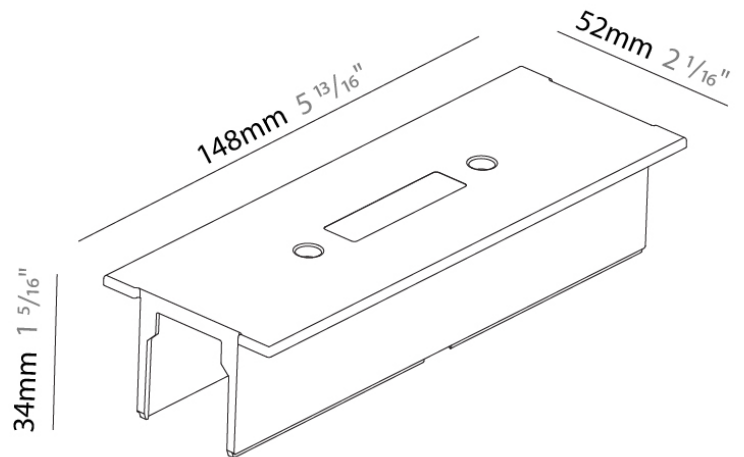

A3T013- COMPONENTS TRACK

STR9010R-

DESCRIPTION

Track - Cover Mid Power Supply

GENERAL

Brand: Prolicht

Division: Architectural

Mounting Type: Track

PHYSICAL

Length (mm): 148

Length (in): 5 ¹³/₁₆

Width (mm): 52

Width (in): 2 ¹/₁₆

Height (mm): 34

Height (in): 1 ⁵/₁₆

Fixture Finish: WHI / BLK / GRY

Fixture Material: Aluminum