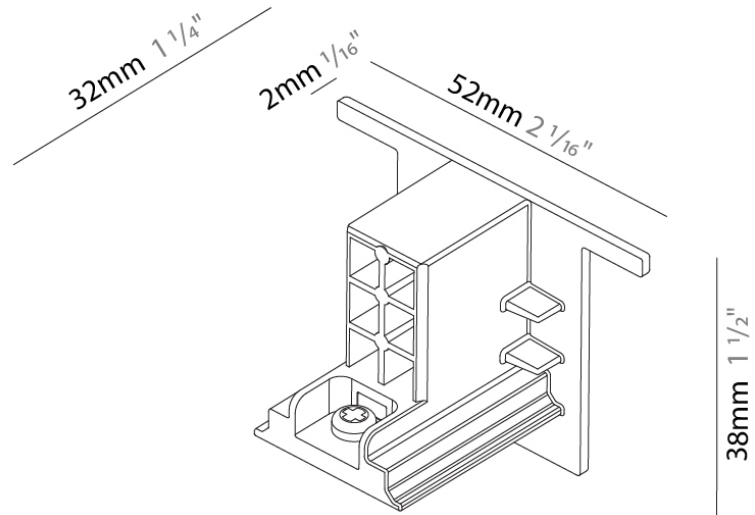

A3T013- COMPONENTS SURFACE

STRR4100-

DESCRIPTION

Track - Recessed - End Cap -

GENERAL

Brand: Prolicht
Division: Architectural
Mounting Type: Surface

PHYSICAL

Length (mm): 32
Length (in): 1 ¼
Width (mm): 32
Width (in): 1 ¼
Height (mm): 38
Height (in): 1 ½
Fixture Finish: WHI / BLK / GRY
Fixture Material: Aluminum

RATINGS AND CERTIFICATIONS

Certified By: Certified for North American Standards
IP rating: IP20