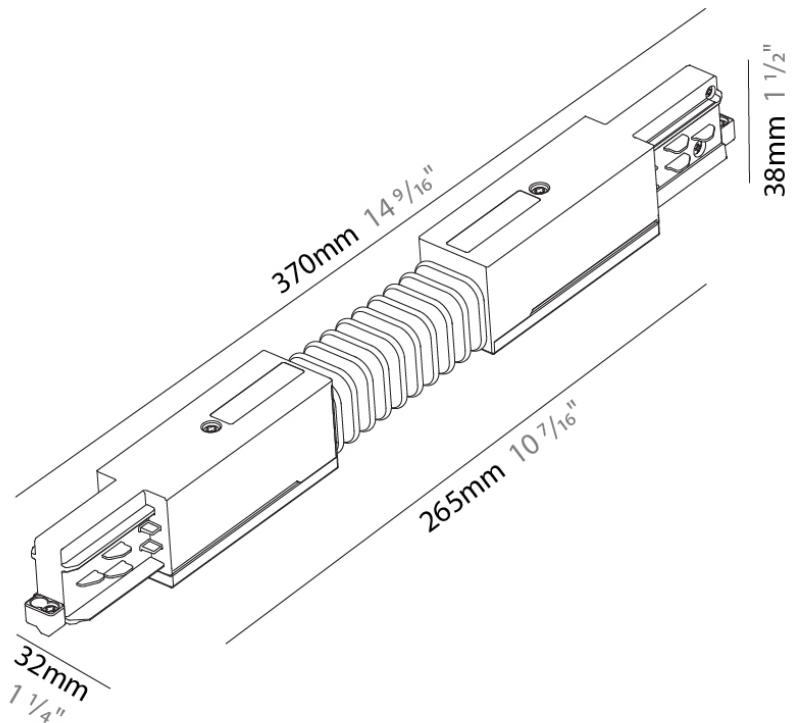

PROJECT	
TYPE	
NOTES	
QUANTITY	
DATE	

A3T013- COMPONENTS TRACK

STR2300-

DESCRIPTION

Track - Flexible Connector -

GENERAL

Brand: Prolicht

Division: Architectural

Mounting Type: Track

PHYSICAL

Length (mm): 370

Length (in): 14 ⁹/₁₆"

Width (mm): 32

Width (in): 1 ¹/₄"

Height (mm): 38

Height (in): 1 ⁵/₁₆"

Fixture Finish: WHI / BLK / GRY

Fixture Material: Aluminum

RATINGS AND CERTIFICATIONS

Certified By: Certified for North American Standards

IP rating: IP20

A