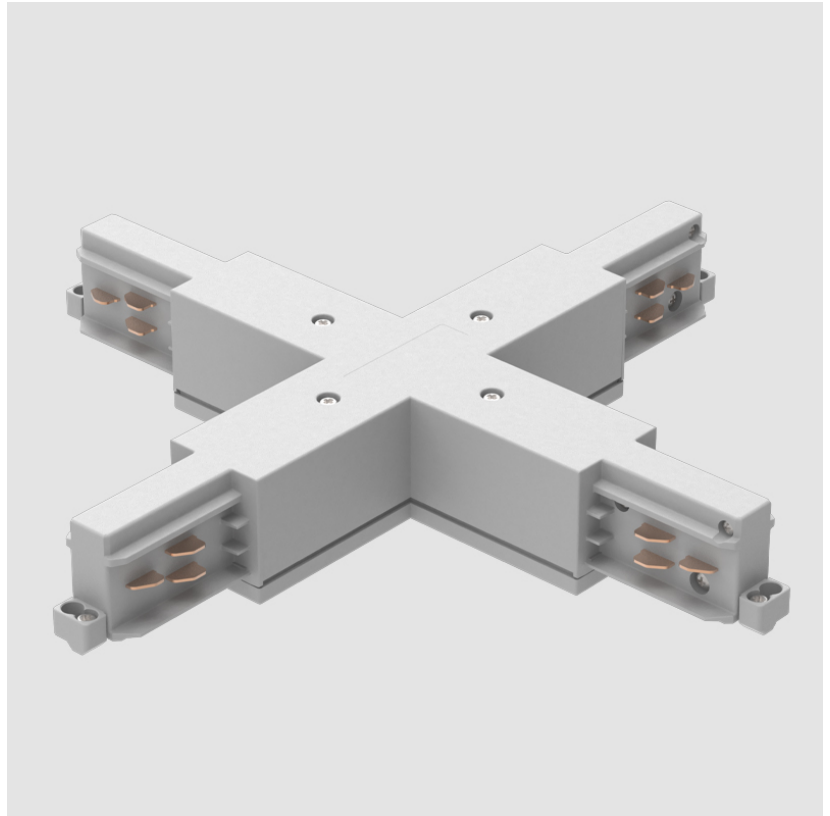

A3T013- COMPONENTS TRACK

STR1110-

DESCRIPTION

Track - End Feed - Right Side

GENERAL

Brand: Prolicht

Division: Architectural

Mounting Type: Track

Height (in): 1 ¹/₂

Fixture Finish: WHI / BLK / GRY

Fixture Material: Aluminum

RATINGS AND CERTIFICATIONS

Certified By: Certified for North American Standards

IP rating: IP20

A3T013- COMPONENTS TRACK

STR3900-

DESCRIPTION

Track - T-Connector, Inside (Feedable) -

GENERAL

Brand: Prolicht
 Division: Architectural
 Mounting Type: Track

PHYSICAL

Length (mm): 254
 Length (in): 10
 Width (mm): 143
 Width (in): $5 \frac{13}{16}$
 Height (mm): 38
 Height (in): $1 \frac{1}{2}$
 Fixture Finish: WHI / BLK / GRY
 Fixture Material: Aluminum