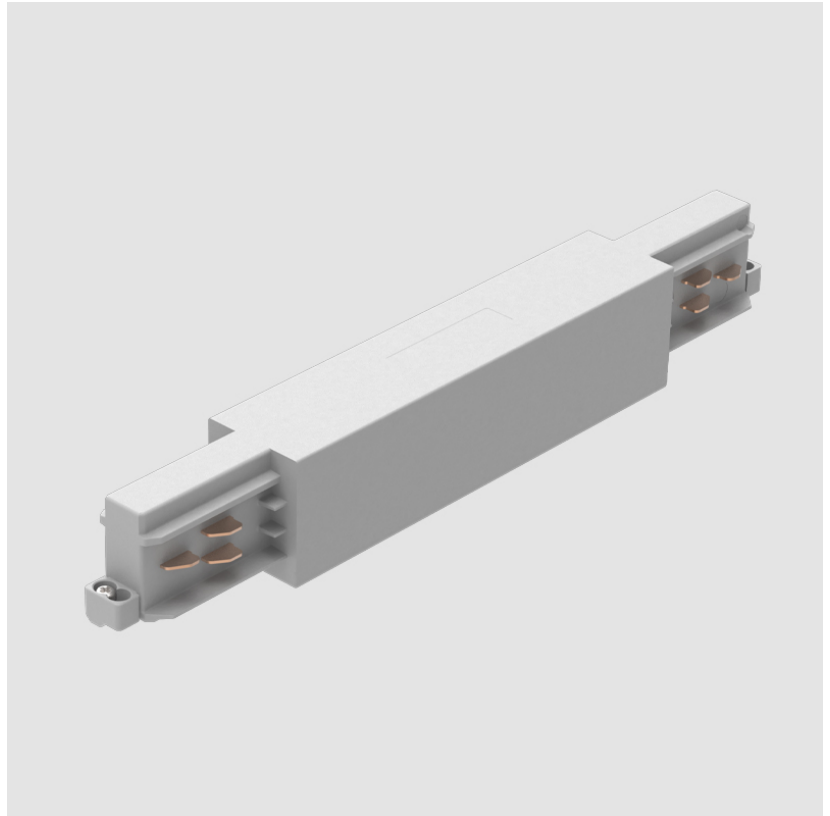

A3T013- COMPONENTS TRACK

STR1110-

DESCRIPTION

Track - End Feed - Right Side

GENERAL

Brand: Prolicht

Division: Architectural

Mounting Type: Track

Width (in): 1 1/4

Height (mm): 38

Height (in): 1 5/16

Fixture Finish: WHI / BLK / GRY

Fixture Material: Aluminum

RATINGS AND CERTIFICATIONS

Certified By: Certified for North American Standards

IP rating: IP20

A

PROJECT	_____
TYPE	_____
NOTES	_____
QUANTITY	_____
DATE	_____

A3T013- COMPONENTS TRACK

STR2100-

DESCRIPTION

Track - Straight Connector -

GENERAL

Brand: Prolicht