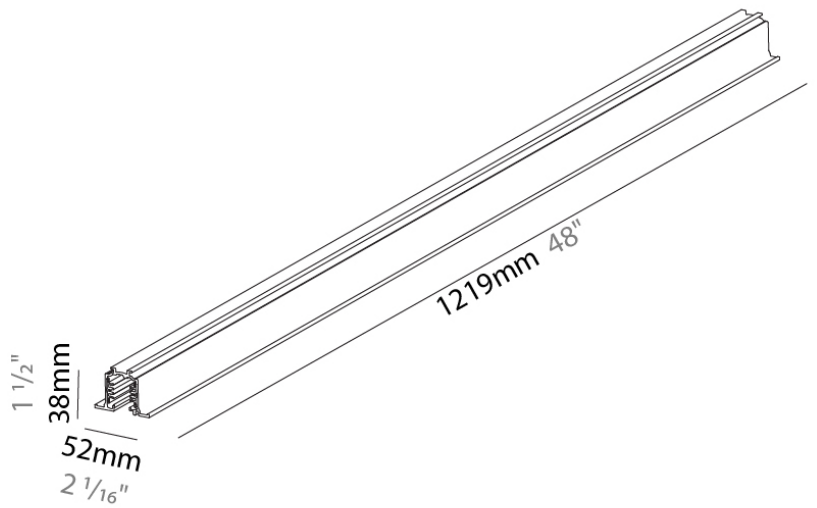

Division: Architectural

Mounting Type: Track

PHYSICAL

Shape: Rectangle

Length (mm): 1219

Length (in): 48

Width (mm): 32

Width (in): 1 1/4

Height (mm): 38

Height (in): 1 1/2

Fixture Finish: WHI / BLK / GRY

Fixture Material: Aluminum

RATINGS AND CERTIFICATIONS

Certified By: Certified for North American Standards

IP rating: IP20

A3T013- COMPONENTS TRACK