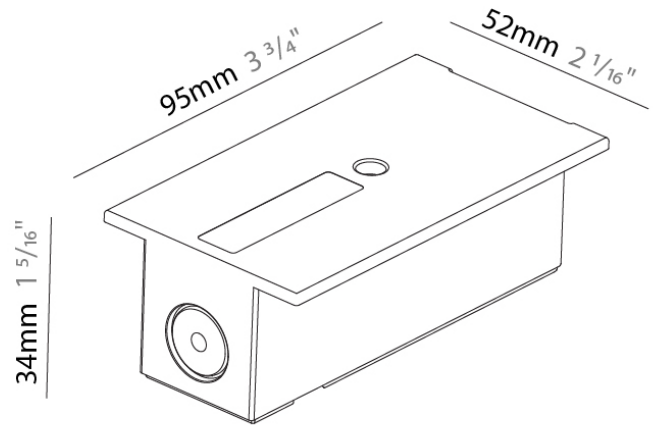

PROJECT	_____
TYPE	_____
NOTES	_____
QUANTITY	_____
DATE	_____

A3T013- COMPONENTS TRACK

STR9001R-

DESCRIPTION

Track - Cover End Power Supply

GENERAL

Brand: Prolicht

Division: Architectural

Mounting Type: Track

PHYSICAL

Length (mm): 95

Length (in): 3 ³/₄

Width (mm): 52

Width (in): 2 ¹/₁₆

Height (mm): 34

Height (in): 1 ⁵/₁₆

Fixture Finish: WHI / BLK / GRY

Fixture Material: Aluminum

RATINGS AND CERTIFICATIONS

IP rating: IP20