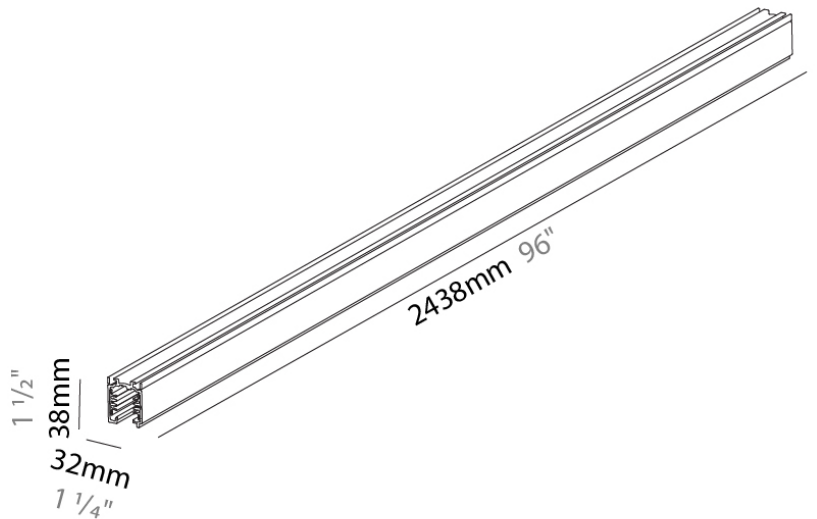

A3T013- COMPONENTS TRACK

STRS4800-

DESCRIPTION

Track - 8' Surface Mount 3-Circuit Track

GENERAL

Brand: Prolicht

Division: Architectural

Mounting Type: Track

PHYSICAL

Shape: Rectangle

Length (mm): 2438

Length (in): 96"

Width (mm): 32

Width (in): 1 1/4"

Height (mm): 38

Height (in): 1 1/2"

Fixture Finish: WHI / BLK / GRY

Fixture Material: Aluminum

ELECTRICAL

Driver Included: No

RATINGS AND CERTIFICATIONS

Certified By: Certified for North American Standards

IP rating: IP20