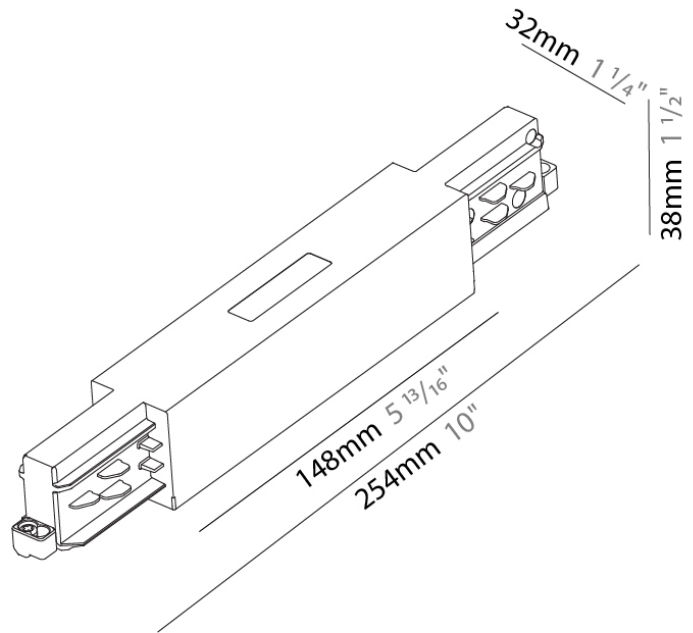

Length (mm): 148

Length (in): 5 ¹³/₁₆

Width (mm): 32

Width (in): 1 ¹/₄

Height (mm): 38

Height (in): 1 ¹/₂

Fixture Finish: WHI / BLK / GRY

Fixture Material: Aluminum

Width (in): 1 1/4

Height (mm): 38

Height (in): 1 5/16

Fixture Finish: WHI / BLK / GRY

Fixture Material: Aluminum

RATINGS AND CERTIFICATIONS

Certified By: Certified for North American Standards

IP rating: IP20