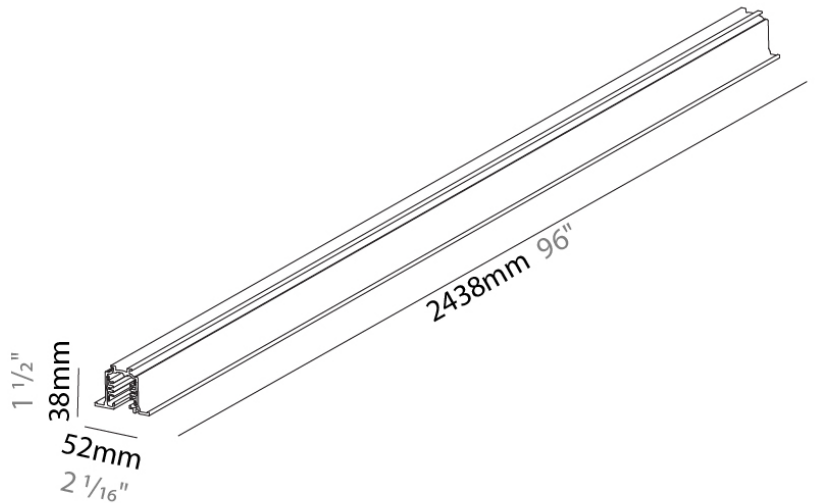

A3T013- COMPONENTS TRACK

STR4800-

DESCRIPTION

Track - 8' Recessed Mount 3-Circuit Track - Gray

GENERAL

Brand: Prolicht

Division: Architectural

Mounting Type: Track

PHYSICAL

Shape: Rectangle

Length (mm): 2438

Length (in): 96

Width (mm): 32

Width (in): 1 1/4

Height (mm): 38

Height (in): 1 1/2

Fixture Finish: WHI / BLK / GRY

Fixture Material: Aluminum

RATINGS AND CERTIFICATIONS

Certified By: Certified for North American Standards

IP rating: IP20