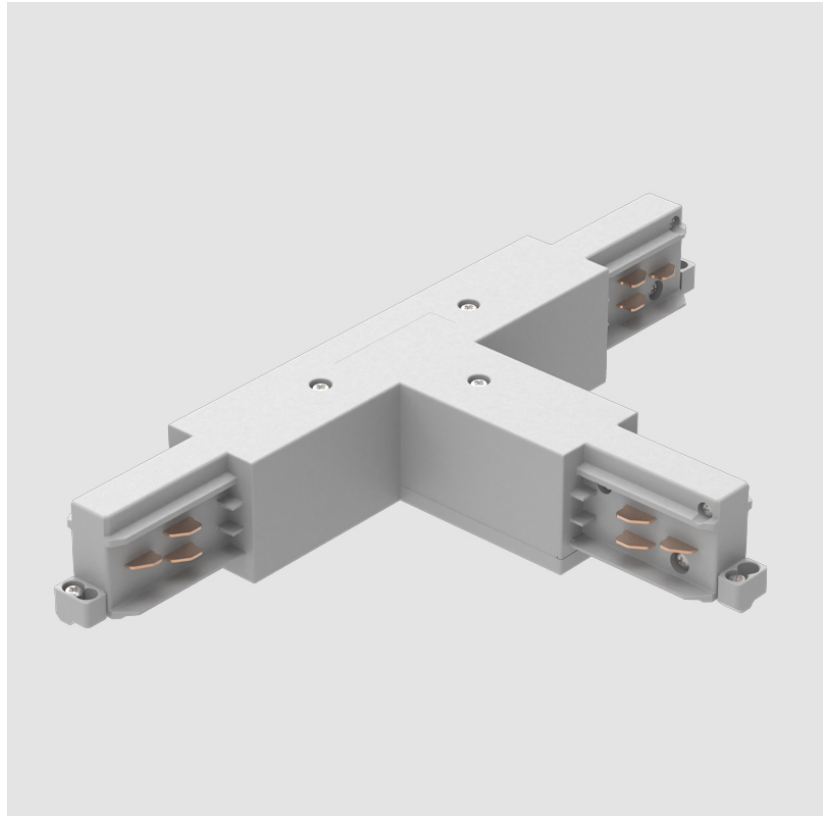

A3T013- COMPONENTS TRACK

STR3900-

DESCRIPTION

Track - T-Connector, Inside (Feedable) -

GENERAL

Brand: Prolicht
Division: Architectural
Mounting Type: Track

PHYSICAL

Length (mm): 254
Length (in): 10
Width (mm): 143
Width (in): $5 \frac{13}{16}$
Height (mm): 38
Height (in): $1 \frac{1}{2}$
Fixture Finish: WHI / BLK / GRY
Fixture Material: Aluminum

RATINGS AND CERTIFICATIONS

Certified By: Certified for North American Standards
IP rating: IP20