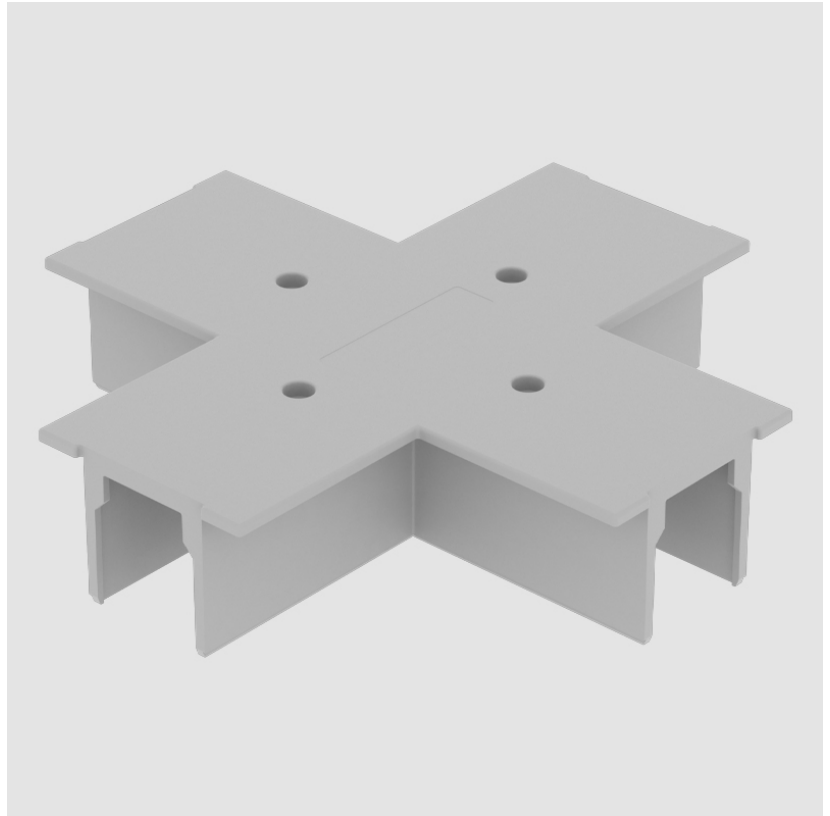

A3T013- COMPONENTS TRACK

STR9017R-

DESCRIPTION
Track - Cover Cross Connector

GENERAL
Brand: Prolicht
Division: Architectural
Mounting Type: Track

PHYSICAL
Length (mm): 148
Length (in): 5 ¹³/₁₆
Width (mm): 148
Width (in): 5 ¹³/₁₆
Height (mm): 34
Height (in): 1 ⁵/₁₆
Fixture Finish: WHI / BLK / GRY
Fixture Material: Aluminum