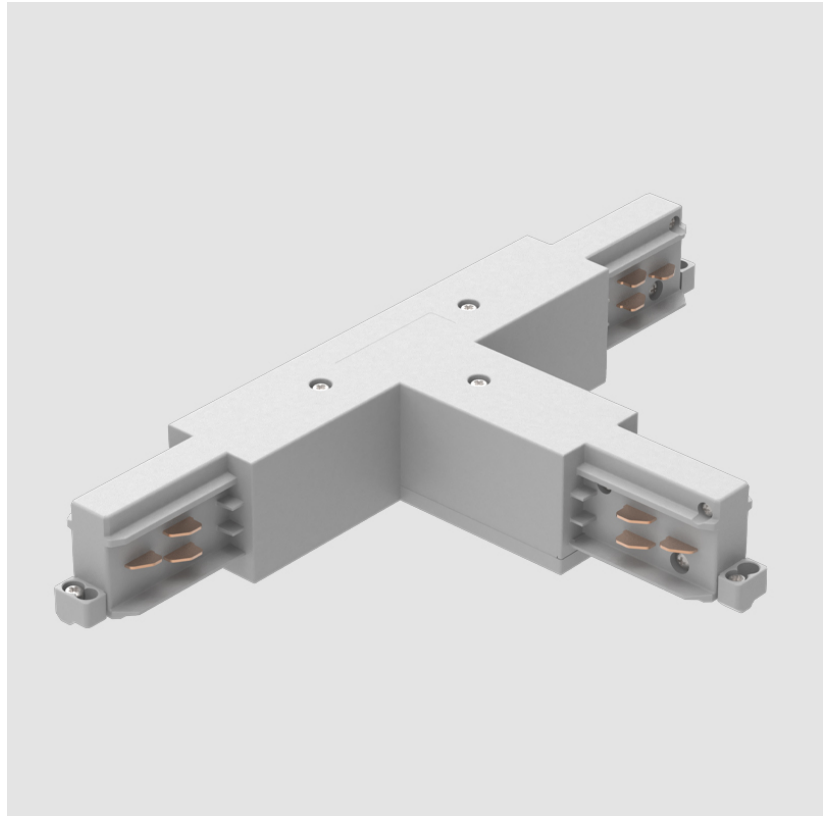

A3T013- COMPONENTS TRACK

STR1110-

DESCRIPTION

Track - End Feed - Right Side

GENERAL

Brand: Prolicht

Division: Architectural

Mounting Type: Track

DESCRIPTION

Track - T-Connector, Inside (Feedable) -

GENERAL

Brand: Prolicht
 Division: Architectural
 Mounting Type: Track

PHYSICAL

Length (mm): 254
 Length (in): 10
 Width (mm): 143
 Width (in): $5 \frac{13}{16}$
 Height (mm): 38
 Height (in): $1 \frac{1}{2}$
 Fixture Finish: WHI / BLK / GRY
 Fixture Material: Aluminum

PHYSICAL
 Length (mm): 254
 Length (in): 10
 Width (mm): 143
 Width (in): 5 5/8
 Height (mm): 38
 Height (in): 1 1/2
 Fixture Finish: WHI / BLK / GRY
 Fixture Material: Aluminum

RATINGS AND CERTIFICATIONS
 Certified By: Certified for North American Standards
 IP rating: IP20