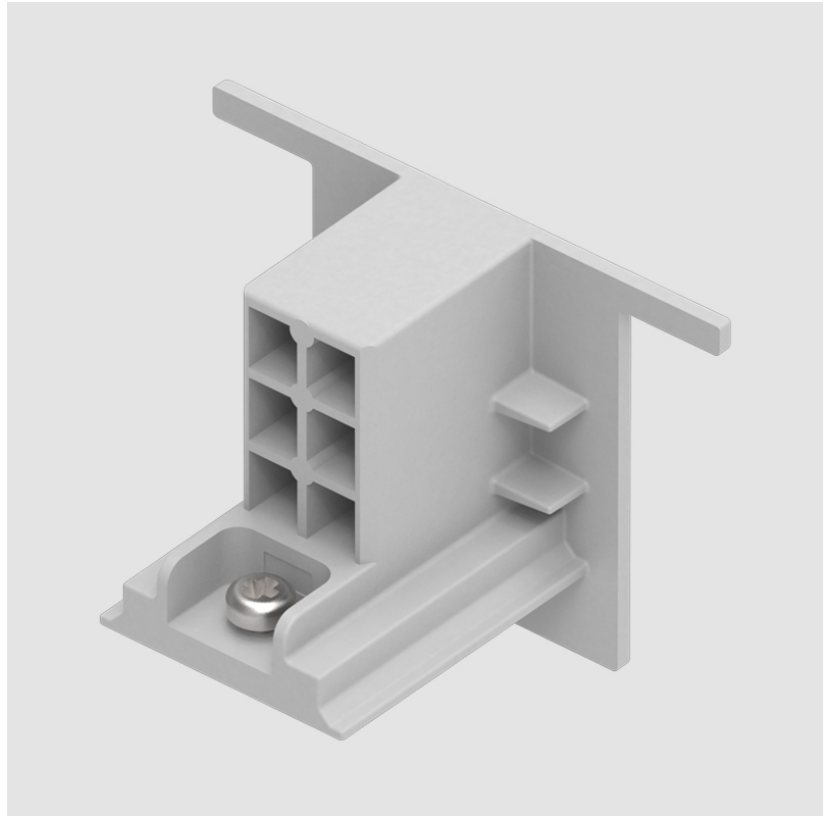

A3T013- COMPONENTS SURFACE

STRR4100-

DESCRIPTION

Track - Recessed - End Cap -

GENERAL

Brand: Prolicht
Division: Architectural
Mounting Type: Surface

PHYSICAL

Length (mm): 32
Length (in): 1 ¼
Width (mm): 32
Width (in): 1 ¼
Height (mm): 38
Height (in): 1 ½
Fixture Finish: WHI / BLK / GRY
Fixture Material: Aluminum

RATINGS AND CERTIFICATIONS

Certified By: Certified for North American Standards
IP rating: IP20