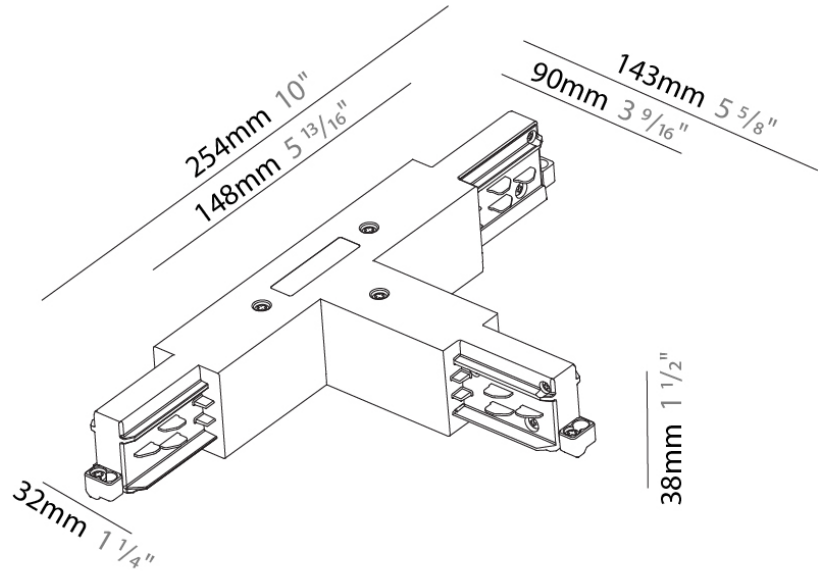

A3T013- COMPONENTS TRACK

STR3900-

DESCRIPTION

Track - T-Connector, Inside (Feedable) -

GENERAL

Brand: Prolicht
Division: Architectural
Mounting Type: Track

PHYSICAL

Length (mm): 254
Length (in): 10
Width (mm): 143
Width (in): $5 \frac{13}{16}$
Height (mm): 38
Height (in): $1 \frac{1}{2}$
Fixture Finish: WHI / BLK / GRY
Fixture Material: Aluminum

RATINGS AND CERTIFICATIONS

Certified By: Certified for North American Standards
IP rating: IP20