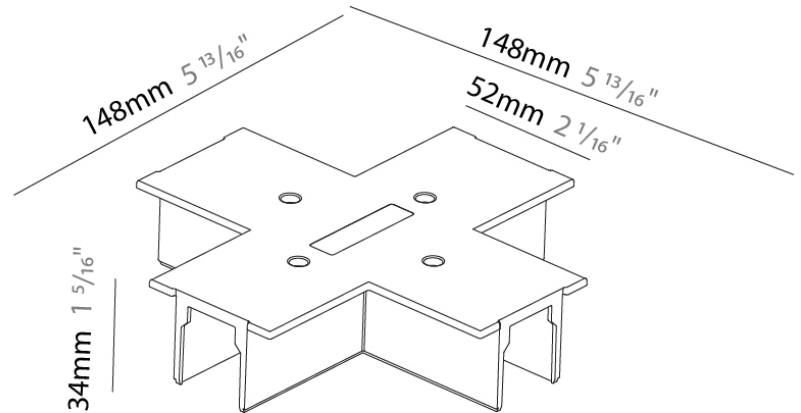

A3T013- COMPONENTS TRACK

STR9017R-

DESCRIPTION
Track - Cover Cross Connector

GENERAL
Brand: Prolicht
Division: Architectural
Mounting Type: Track

PHYSICAL
Length (mm): 148
Length (in): 5 ¹³/₁₆
Width (mm): 148
Width (in): 5 ¹³/₁₆
Height (mm): 34
Height (in): 1 ⁵/₁₆
Fixture Finish: WHI / BLK / GRY
Fixture Material: Aluminum