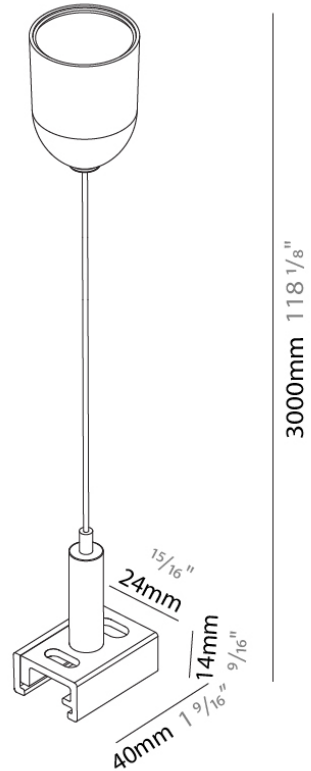

PROJECT	
TYPE	
NOTES	
QUANTITY	
DATE	

A3T013- COMPONENTS TRACK

STR510-

DESCRIPTION

Track - Suspension Cable Kit 3000mm -

GENERAL

Brand: Prolicht

Division: Architectural

Mounting Type: Track

PHYSICAL

Fixture Finish: WHI / BLK / GRY

Fixture Material: Aluminum

RATINGS AND CERTIFICATIONS

Certified By: Certified for North American Standards

IP rating: IP20