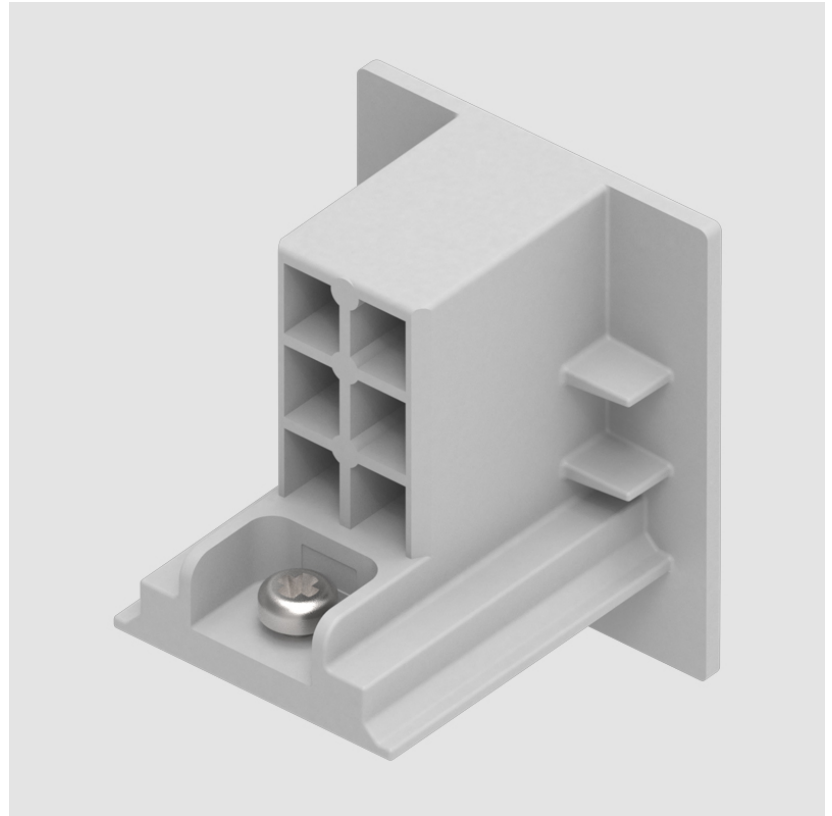

A3T013- COMPONENTS SURFACE

STR4100-

DESCRIPTION

Track - Surface - End Cap -

GENERAL

Brand: Prolicht

Division: Architectural

Mounting Type: Surface

PHYSICAL

Length (mm): 32

Length (in): 1 ¼

Width (mm): 32

Width (in): 1 ¼

Height (mm): 38

Height (in): 1 ½

Fixture Finish: WHI / BLK / GRY

Fixture Material: Aluminum

RATINGS AND CERTIFICATIONS

Certified By: Certified for North American Standards

IP rating: IP20

A