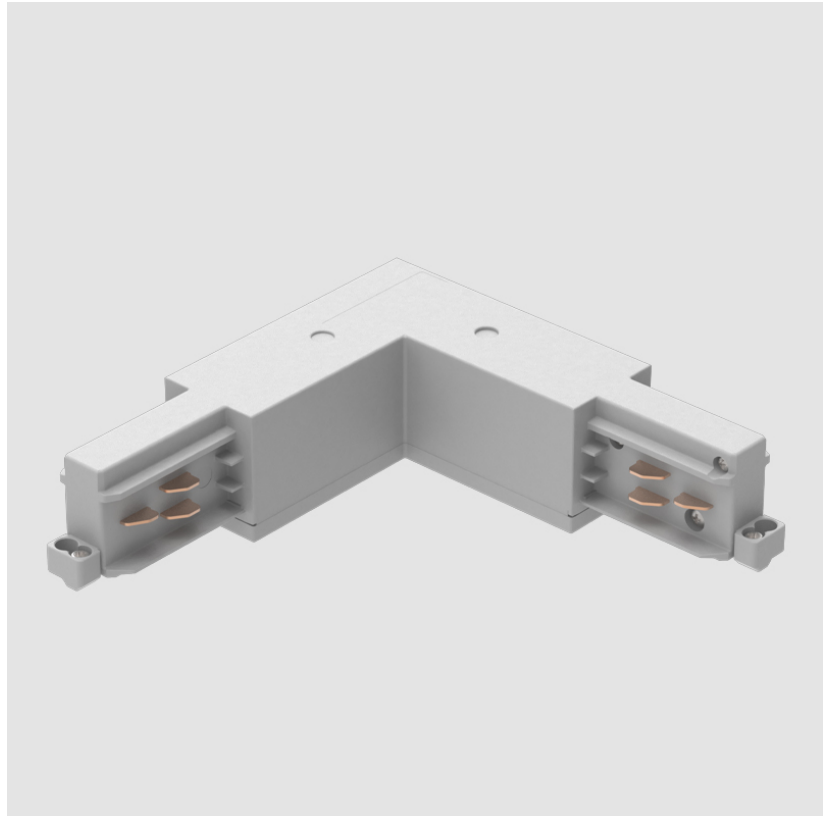

PROJECT	
TYPE	
NOTES	
QUANTITY	
DATE	

A3T013- COMPONENTS TRACK

STR3500-

DESCRIPTION

Track - 3-Circuit L-Connector, Inside Corner (Feedable)

GENERAL

Brand: Prolicht
Division: Architectural
Mounting Type: Track

PHYSICAL

Length (mm): 143
Length (in): 5 ⁵/₈
Width (mm): 32
Width (in): 1 ¹/₄
Height (mm): 38
Height (in): 1 ¹/₂
Fixture Finish: WHI / BLK / GRY
Fixture Material: Aluminum

RATINGS AND CERTIFICATIONS

Certified By: Certified for North American Standards
IP rating: IP20