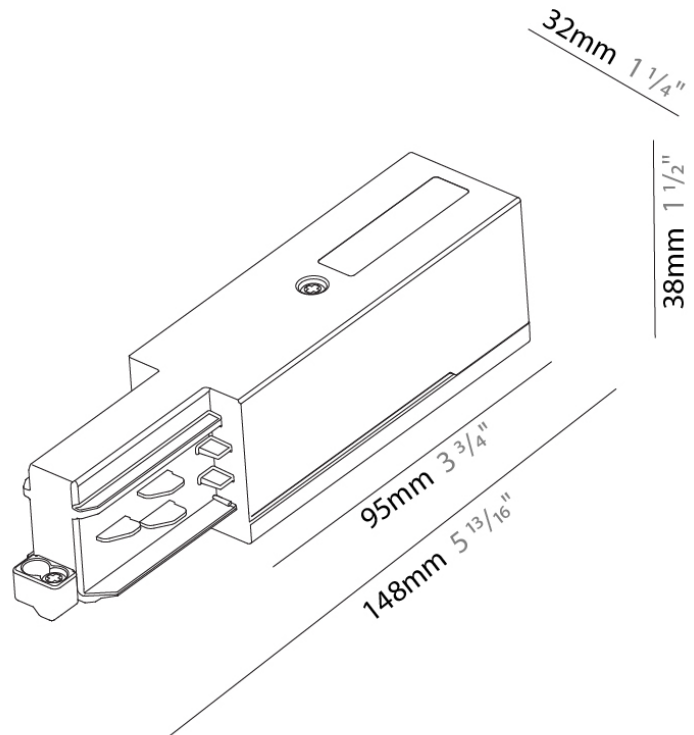

A3T013- COMPONENTS TRACK

STR1110-

DESCRIPTION

Track - End Feed - Right Side

GENERAL

Brand: Prolicht

Division: Architectural

Mounting Type: Track

PHYSICAL

Length (mm): 148

Length (in): 5 ¹³/₁₆

Width (mm): 32

Width (in): 1 ¹/₄

Height (mm): 38

Height (in): 1 ¹/₂

Fixture Finish: WHI / BLK / GRY

Fixture Material: Aluminum

RATINGS AND CERTIFICATIONS

Certified By: Certified for North American Standards

IP rating: IP20