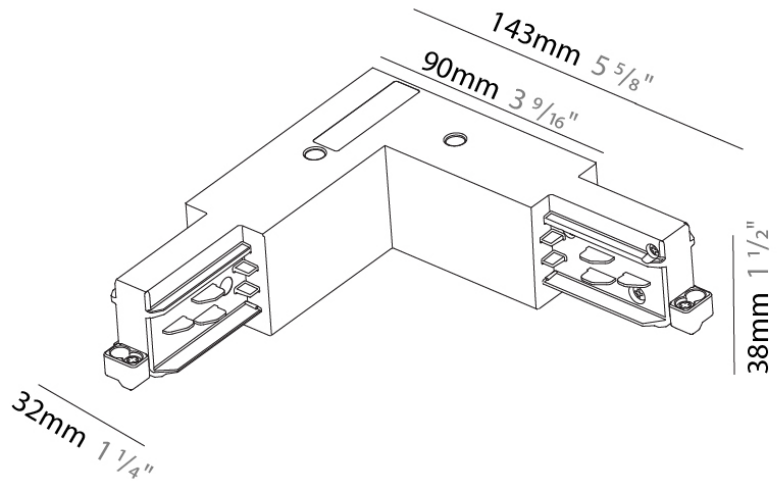

PROJECT	
TYPE	
NOTES	
QUANTITY	
DATE	

A3T013- COMPONENTS TRACK

STR3500-

DESCRIPTION

Track - 3-Circuit L-Connector, Inside Corner (Feedable)

GENERAL

Brand: Prolicht
Division: Architectural
Mounting Type: Track

PHYSICAL

Length (mm): 143
Length (in): 5 ⁵/₈
Width (mm): 32
Width (in): 1 ¹/₄
Height (mm): 38
Height (in): 1 ¹/₂
Fixture Finish: WHI / BLK / GRY
Fixture Material: Aluminum

RATINGS AND CERTIFICATIONS

Certified By: Certified for North American Standards
IP rating: IP20