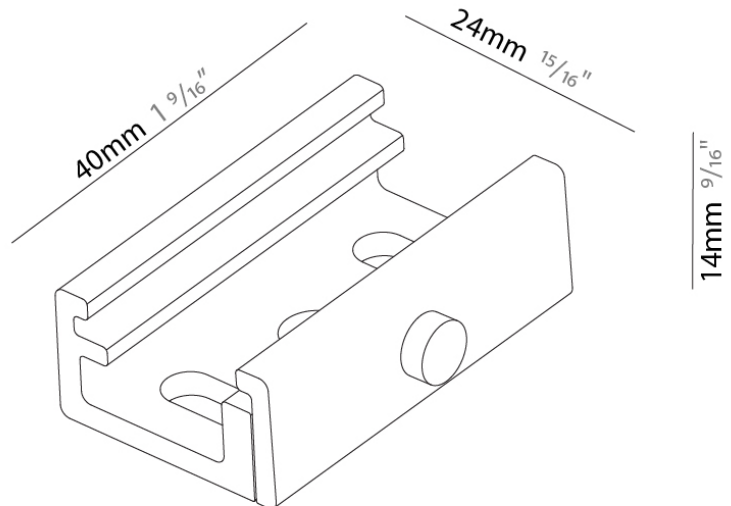

PHYSICAL
 Length (mm): 254
 Length (in): 10
 Width (mm): 143
 Width (in): 5 5/8
 Height (mm): 38
 Height (in): 1 1/2
 Fixture Finish: WHI / BLK / GRY
 Fixture Material: Aluminum

RATINGS AND CERTIFICATIONS
 Certified By: Certified for North American Standards
 IP rating: IP20

Width (in): 15/16

Height (mm): 14

Height (in): 9/16

Fixture Finish: WHI / BLK

Fixture Material: Aluminum

RATINGS AND CERTIFICATIONS

Certified By: Certified for North American Standards

IP rating: IP20