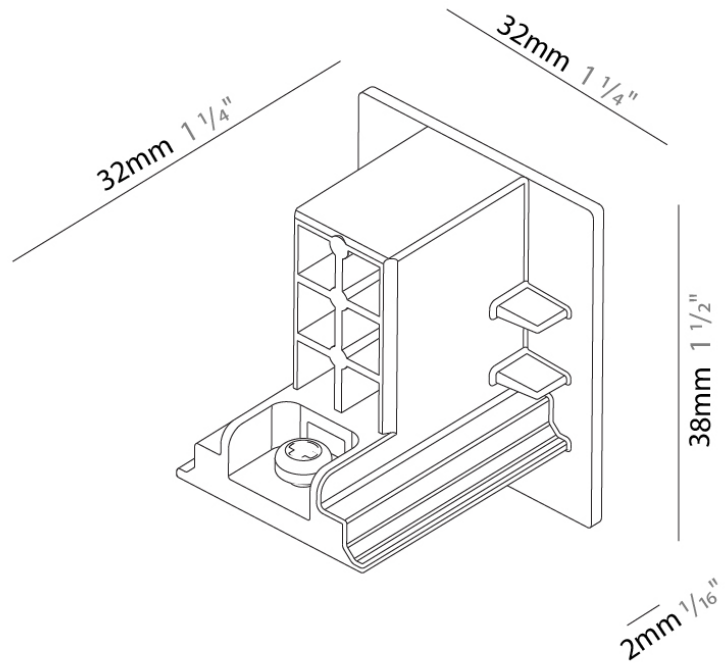

A3T013- COMPONENTS SURFACE

STR4100-

DESCRIPTION

Track - Surface - End Cap -

GENERAL

Brand: Prolicht

Division: Architectural

Mounting Type: Surface

PHYSICAL

Length (mm): 32

Length (in): 1 ¼

Width (mm): 32

Width (in): 1 ¼

Height (mm): 38

Height (in): 1 ½

Fixture Finish: WHI / BLK / GRY

Fixture Material: Aluminum

RATINGS AND CERTIFICATIONS

Certified By: Certified for North American Standards

IP rating: IP20

A