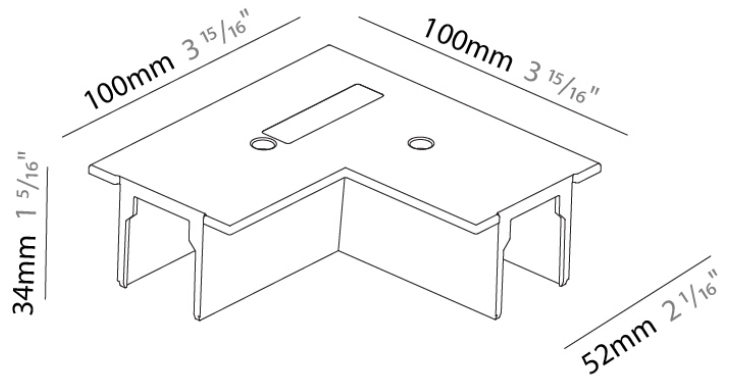

A3T013- COMPONENTS TRACK

STR9011R-

DESCRIPTION

Track - Cover Corner Connector

GENERAL

Brand: Prolicht

Division: Architectural

Mounting Type: Track

PHYSICAL

Length (mm): 100

Length (in): 3 ¹⁵/₁₆"

Width (mm): 100

Width (in): 3 ¹⁵/₁₆"

Height (mm): 34

Height (in): 1 ⁵/₁₆"

Fixture Finish: WHI / BLK / GRY

Fixture Material: Aluminum