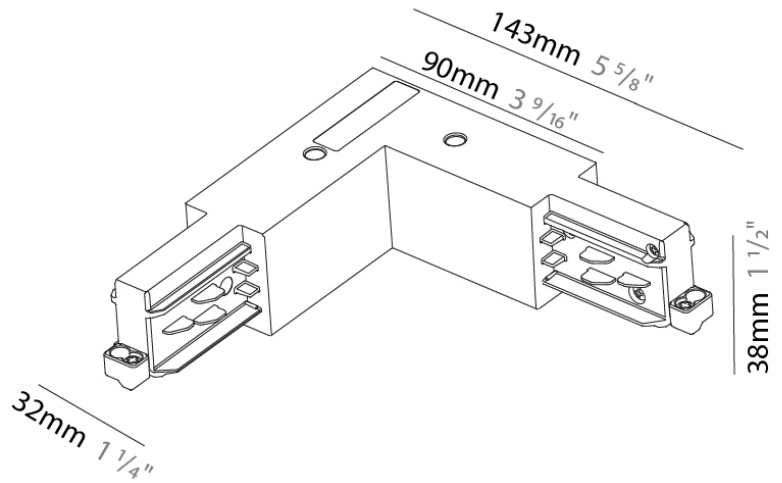

A3T013- COMPONENTS TRACK

STR3400-

DESCRIPTION

Track - L-Connector, Outside Corner (Feedable) -

GENERAL

Brand: Prolicht
Division: Architectural
Mounting Type: Track

PHYSICAL

Length (mm): 143
Length (in): 5 ⁵/₈
Width (mm): 32
Width (in): 1 ¹/₄
Height (mm): 38
Height (in): 1 ¹/₂
Fixture Finish: WHI / BLK / GRY
Fixture Material: Aluminum

RATINGS AND CERTIFICATIONS

Certified By: Certified for North American Standards
IP rating: IP20