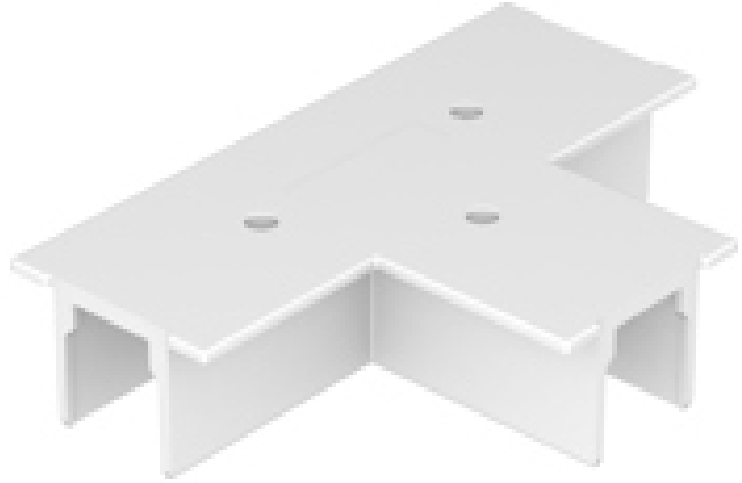

PROJECT	
TYPE	
NOTES	
QUANTITY	
DATE	

A3T013- COMPONENTS TRACK

STR9013R-

DESCRIPTION
Track - Cover T-Connector

GENERAL

Brand: Prolicht
Division: Architectural
Mounting Type: Track

PHYSICAL

Length (mm): 148
Length (in): 5 ¹³/₁₆
Width (mm): 100
Width (in): 3 ¹⁵/₁₆
Height (mm): 34
Height (in): 1 ⁵/₁₆
Fixture Finish: WHI / BLK / GRY
Fixture Material: Aluminum