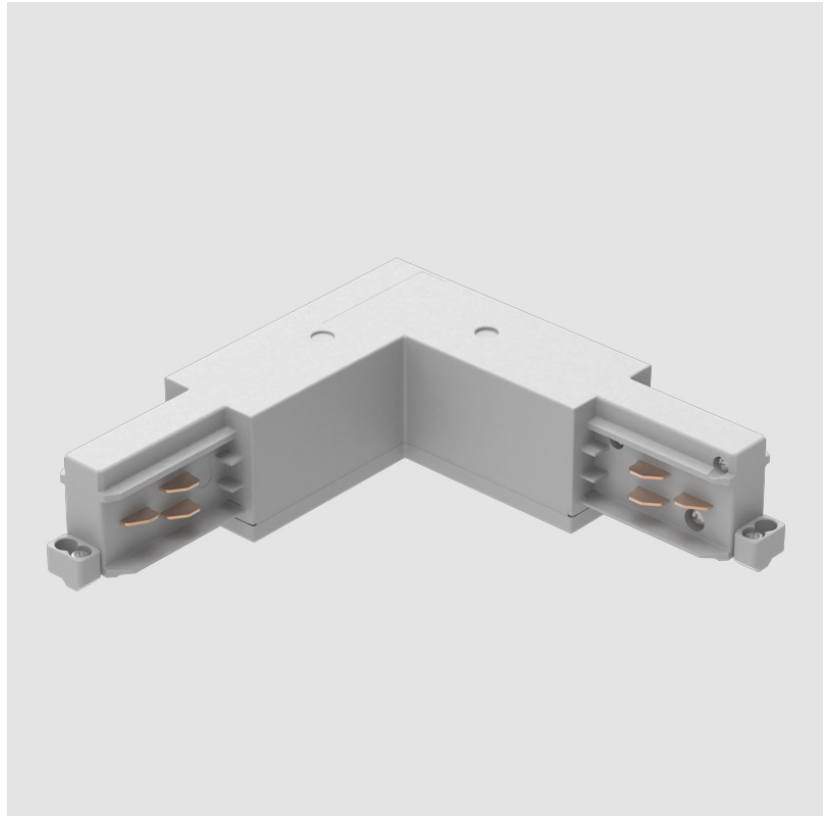

A3T013- COMPONENTS TRACK

STR1110-

DESCRIPTION

Track - End Feed - Right Side

GENERAL

Brand: Prolicht

Division: Architectural

Mounting Type: Track

Track - L-Connector, Outside Corner (Feedable) -

GENERAL

Brand: Prolicht
 Division: Architectural
 Mounting Type: Track

PHYSICAL

Length (mm): 143
 Length (in): 5 ⁵/₈
 Width (mm): 32
 Width (in): 1 ¹/₄
 Height (mm): 38
 Height (in): 1 ¹/₂
 Fixture Finish: WHI / BLK / GRY
 Fixture Material: Aluminum

RATINGS AND CERTIFICATIONS

Certified By: Certified for North American Standards
 IP rating: IP20

PROJECT	
TYPE	
NOTES	
QUANTITY	
DATE	

A3T013- COMPONENTS TRACK

STR3500-

DESCRIPTION

Track - 3-Circuit L-Connector, Inside Corner (Feedable)