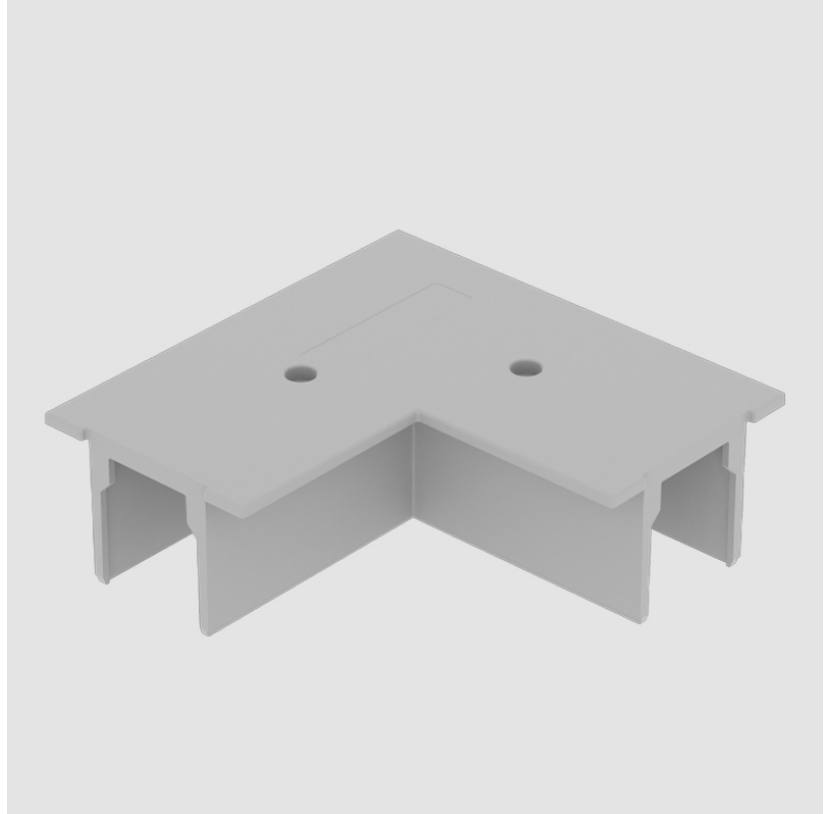

A3T013- COMPONENTS TRACK

STR9011R-

DESCRIPTION

Track - Cover Corner Connector

GENERAL

Brand: Prolicht

Division: Architectural

Mounting Type: Track

PHYSICAL

Length (mm): 100

Length (in): 3 ¹⁵/₁₆"

Width (mm): 100

Width (in): 3 ¹⁵/₁₆"

Height (mm): 34

Height (in): 1 ⁵/₁₆"

Fixture Finish: WHI / BLK / GRY

Fixture Material: Aluminum