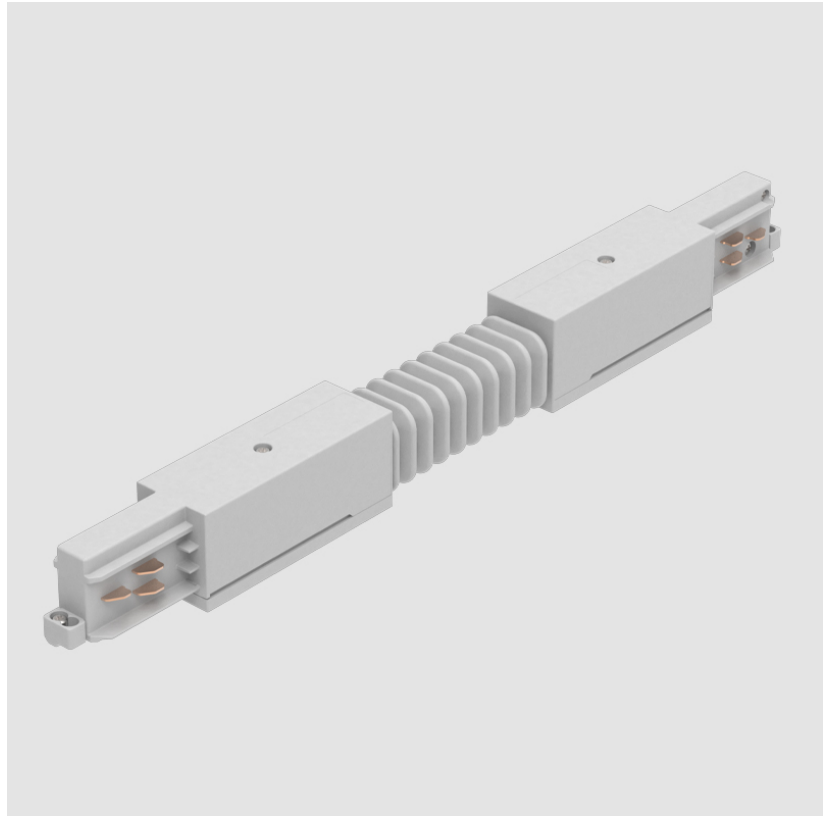

PROJECT	
TYPE	
NOTES	
QUANTITY	
DATE	

A3T013- COMPONENTS TRACK

STR2300-

DESCRIPTION

Track - Flexible Connector -

GENERAL

Brand: Prolicht

Division: Architectural

Mounting Type: Track

PHYSICAL

Length (mm): 370

Length (in): 14 ⁹/₁₆"

Width (mm): 32

Width (in): 1 ¹/₄"

Height (mm): 38

Height (in): 1 ⁵/₁₆"

Fixture Finish: WHI / BLK / GRY

Fixture Material: Aluminum

RATINGS AND CERTIFICATIONS

Certified By: Certified for North American Standards

IP rating: IP20

A