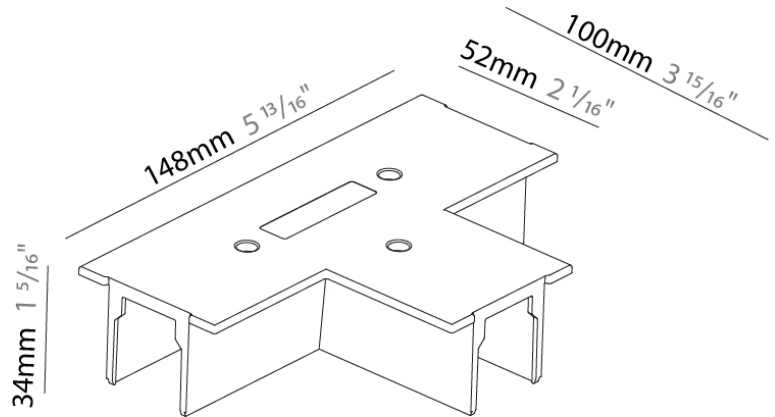

PROJECT	
TYPE	
NOTES	
QUANTITY	
DATE	

A3T013- COMPONENTS TRACK

STR9013R-

DESCRIPTION
Track - Cover T-Connector

GENERAL

Brand: Prolicht
Division: Architectural
Mounting Type: Track

PHYSICAL

Length (mm): 148
Length (in): 5 ¹³/₁₆
Width (mm): 100
Width (in): 3 ¹⁵/₁₆
Height (mm): 34
Height (in): 1 ⁵/₁₆
Fixture Finish: WHI / BLK / GRY
Fixture Material: Aluminum