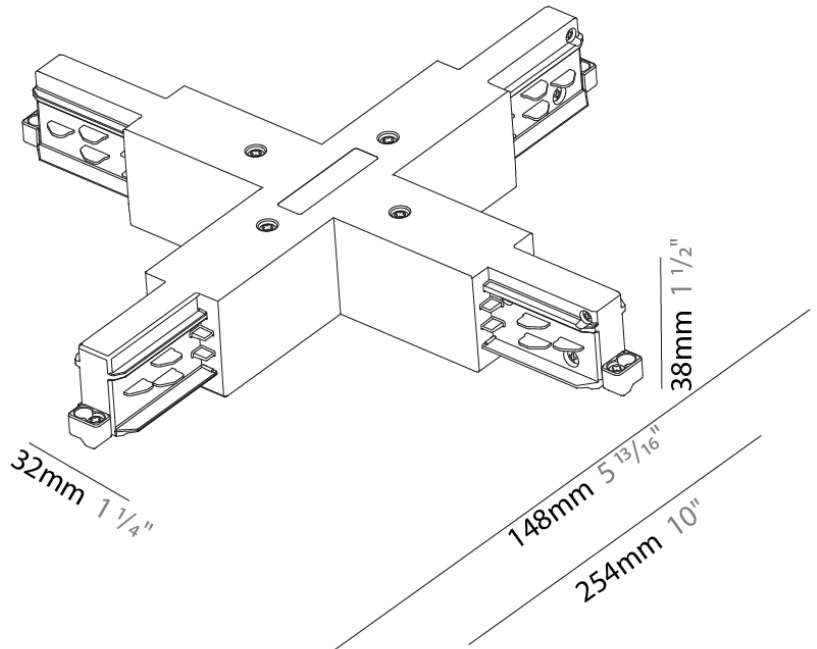

Division: Architectural

Mounting Type: Track

PHYSICAL

Length (mm): 148

Length (in): 5 ¹³/₁₆

Width (mm): 148

Width (in): 5 ¹³/₁₆

Height (mm): 38

Height (in): 1 ¹/₂

Fixture Finish: WHI / BLK / GRY

Fixture Material: Aluminum

RATINGS AND CERTIFICATIONS

Certified By: Certified for North American Standards

IP rating: IP20

A3T013- COMPONENTS TRACK

STR3900-

DESCRIPTION

Track - T-Connector, Inside (Feedable) -

GENERAL

Brand: Prolicht
 Division: Architectural
 Mounting Type: Track

PHYSICAL

Length (mm): 254
 Length (in): 10
 Width (mm): 143
 Width (in): $5 \frac{13}{16}$
 Height (mm): 38
 Height (in): $1 \frac{1}{2}$
 Fixture Finish: WHI / BLK / GRY
 Fixture Material: Aluminum

PHYSICAL
 Length (mm): 254
 Length (in): 10
 Width (mm): 143
 Width (in): 5 5/8
 Height (mm): 38
 Height (in): 1 1/2
 Fixture Finish: WHI / BLK / GRY
 Fixture Material: Aluminum

RATINGS AND CERTIFICATIONS
 Certified By: Certified for North American Standards
 IP rating: IP20