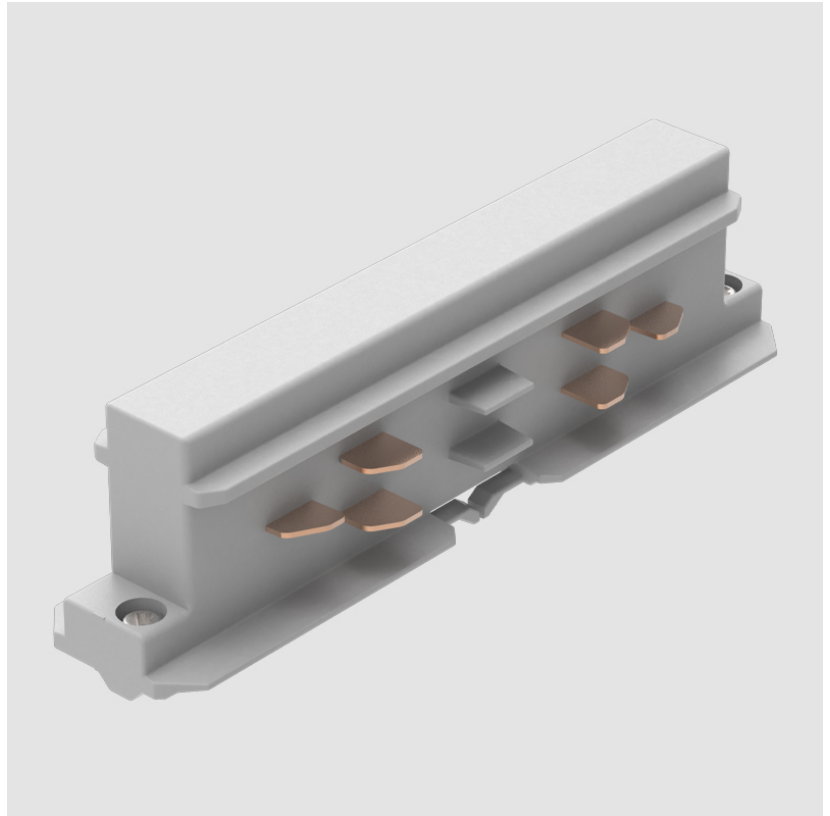

A3T013- COMPONENTS TRACK

STR1110-

DESCRIPTION

Track - End Feed - Right Side

GENERAL

Brand: Prolicht

Division: Architectural

Mounting Type: Track

Height (in): 1 5/16"

Fixture Finish: WHI / BLK / GRY

Fixture Material: Aluminum

RATINGS AND CERTIFICATIONS

Certified By: Certified for North American Standards

IP rating: IP20

PROJECT	
TYPE	
NOTES	
QUANTITY	
DATE	

A3T013- COMPONENTS TRACK

STR2300-

DESCRIPTION

Track - Flexible Connector -

GENERAL

Brand: Prolicht

Division: Architectural

Mounting Type: Track