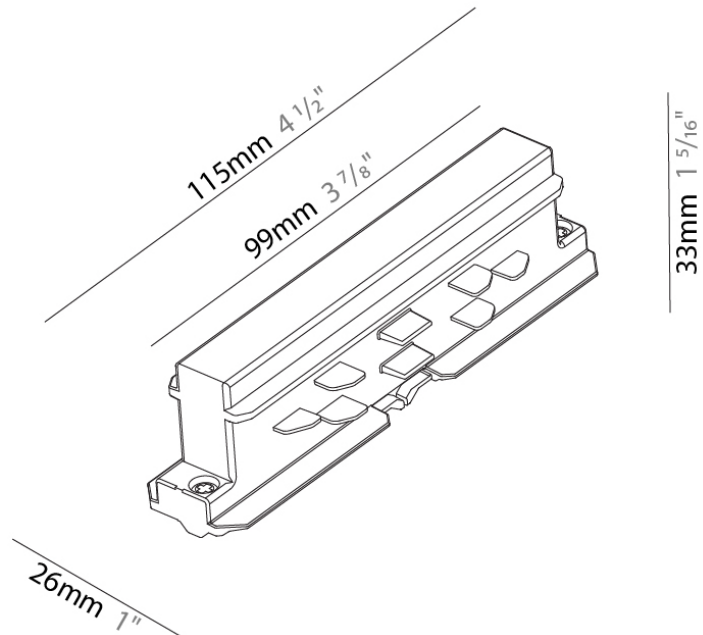

Width (in): 1 1/4

Height (mm): 38

Height (in): 1 5/16

Fixture Finish: WHI / BLK / GRY

Fixture Material: Aluminum

RATINGS AND CERTIFICATIONS

Certified By: Certified for North American Standards

IP rating: IP20

Height (in): 1 5/16"

Fixture Finish: WHI / BLK / GRY

Fixture Material: Aluminum

RATINGS AND CERTIFICATIONS

Certified By: Certified for North American Standards

IP rating: IP20

PROJECT	
TYPE	
NOTES	
QUANTITY	
DATE	

PHYSICAL

Length (mm): 370

Length (in): 14 ⁹/₁₆"

Width (mm): 32

Width (in): 1 ¹/₄"

Height (mm): 38

Height (in): 1 ⁵/₁₆"

Fixture Finish: WHI / BLK / GRY