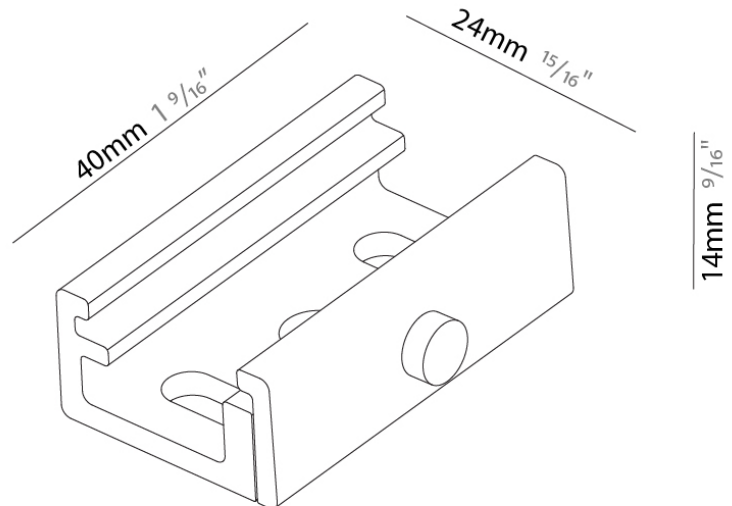

A3T016- COMPONENTS TRACK

STR512-

DESCRIPTION

Track - Ceiling Mounting Bracket

GENERAL

Brand: Prolight

Division: Architectural

Mounting Type: Track

PHYSICAL

Length (mm): 40

Length (in): 1 ⁹/₁₆

Width (mm): 24

Width (in): 15/16

Height (mm): 14

Height (in): 9/16

Fixture Finish: WHI / BLK

Fixture Material: Aluminum

RATINGS AND CERTIFICATIONS

Certified By: Certified for North American Standards

IP rating: IP20

A