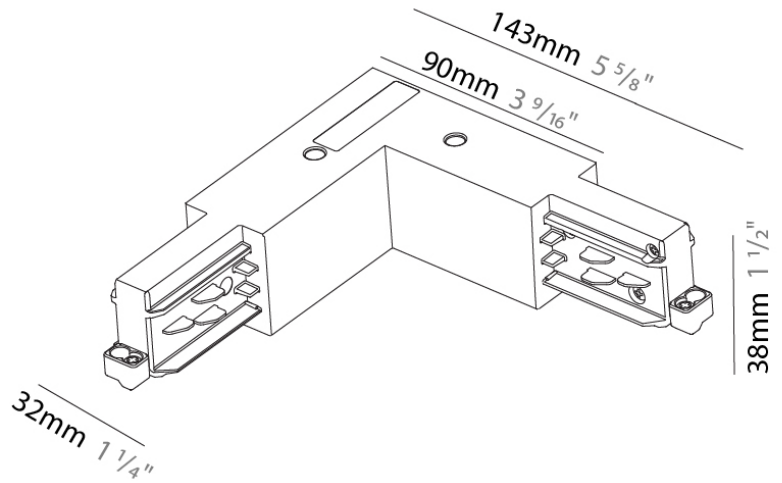

PROJECT	
TYPE	
NOTES	
QUANTITY	
DATE	

A3T016- COMPONENTS TRACK

STR3400-

DESCRIPTION

Track - L-Connector, Outside Corner (Feedable) -

GENERAL

Brand: Prolicht
Division: Architectural
Mounting Type: Track

PHYSICAL

Length (mm): 143
Length (in): 5 ⁵/₈
Width (mm): 32
Width (in): 1 ¹/₄
Height (mm): 38
Height (in): 1 ¹/₂
Fixture Finish: WHI / BLK / GRY
Fixture Material: Aluminum

RATINGS AND CERTIFICATIONS

Certified By: Certified for North American Standards
IP rating: IP20