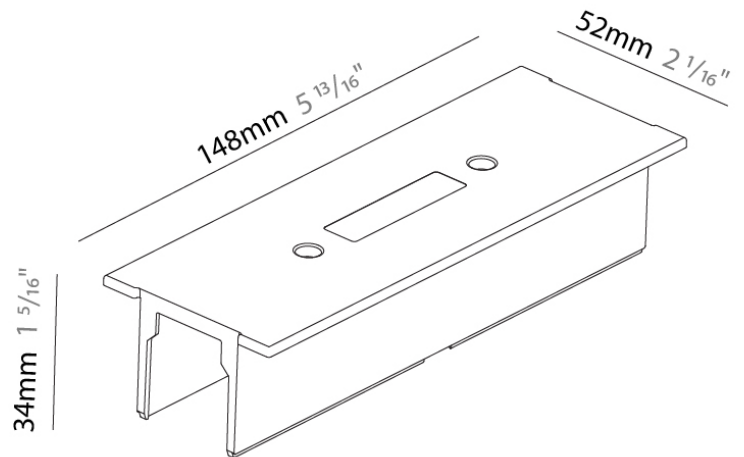

PHYSICAL

Length (mm): 95

Length (in): 3 ³/₄

Width (mm): 52

Width (in): 2 ¹/₁₆

Height (mm): 34

Height (in): 1 ⁵/₁₆

Fixture Finish: WHI / BLK / GRY

Length (mm): 148

Length (in): 5 ¹³/₁₆

Width (mm): 52

Width (in): 2 ¹/₁₆

Height (mm): 34

Height (in): 1 ⁵/₁₆

Fixture Finish: WHI / BLK / GRY

Fixture Material: Aluminum