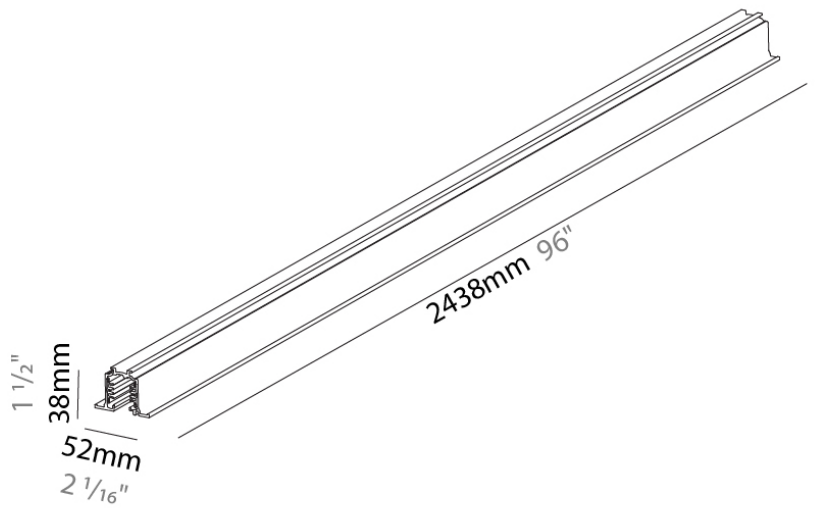

PROJECT	
TYPE	
NOTES	
QUANTITY	
DATE	

A3T016- COMPONENTS TRACK

STRR4800-

DESCRIPTION

Track - 8' Recessed Mount 3-Circuit Track - Gray

GENERAL

Brand: Prolicht
Division: Architectural
Mounting Type: Track

PHYSICAL

Shape: Rectangle
Length (mm): 2438
Length (in): 96
Width (mm): 32
Width (in): 1 1/4
Height (mm): 38
Height (in): 1 1/2
Fixture Finish: WHI / BLK / GRY
Fixture Material: Aluminum

RATINGS AND CERTIFICATIONS

Certified By: Certified for North American Standards
IP rating: IP20