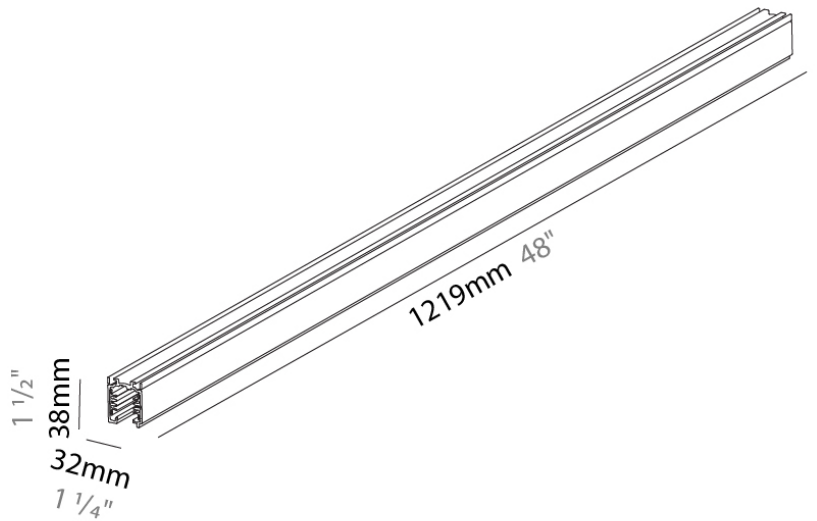

A3T016- COMPONENTS TRACK

STRS4400-

DESCRIPTION

Track - 4' Surface Mount 3-Circuit Track

GENERAL

Brand: Prolicht

Division: Architectural

Mounting Type: Track

PHYSICAL

Shape: Rectangle

Length (mm): 1219

Length (in): 48

Width (mm): 32

Width (in): 1 1/4

Height (mm): 38

Height (in): 1 1/2

Fixture Finish: WHI / BLK / GRY

Fixture Material: Aluminum

ELECTRICAL

Driver Included: No

RATINGS AND CERTIFICATIONS

Certified By: Certified for North American Standards

IP rating: IP20