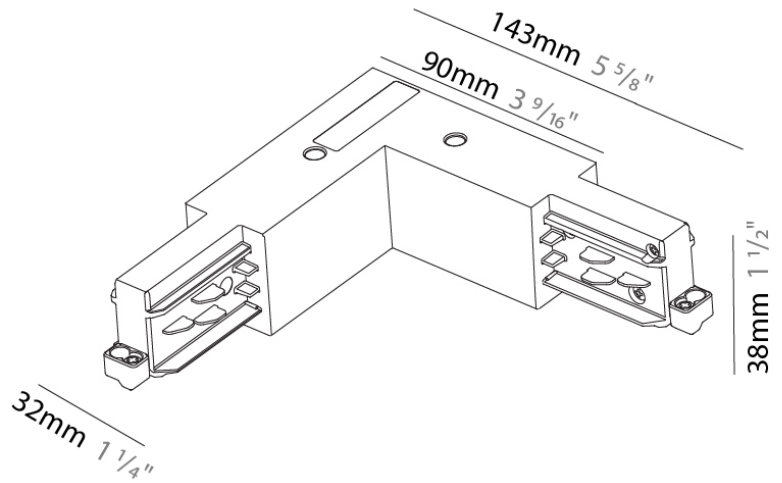

Length (mm): 370

Length (in): 14 ⁹/₁₆"

Width (mm): 32

Width (in): 1 ¹/₄"

Height (mm): 38

Height (in): 1 ⁵/₁₆"

Fixture Finish: WHI / BLK / GRY

Fixture Material: Aluminum

Height (mm): 38

Height (in): 1 ¹/₂

Fixture Finish: WHI / BLK / GRY

Fixture Material: Aluminum

RATINGS AND CERTIFICATIONS

Certified By: Certified for North American Standards

IP rating: IP20

A3T016- COMPONENTS TRACK

STR380-

DESCRIPTION

Track - X-Connector (Feedable) -

GENERAL

Brand: Prolicht
 Division: Architectural
 Mounting Type: Track

PHYSICAL

Length (mm): 148
 Length (in): 5 ¹³/₁₆"
 Width (mm): 148
 Width (in): 5 ¹³/₁₆"
 Height (mm): 38
 Height (in): 1 ¹/₂"
 Fixture Finish: WHI / BLK / GRY
 Fixture Material: Aluminum

PHYSICAL

Length (mm): 254
 Length (in): 10
 Width (mm): 143
 Width (in): 5 ¹³/₁₆
 Height (mm): 38
 Height (in): 1 ¹/₂
 Fixture Finish: WHI / BLK / GRY
 Fixture Material: Aluminum

RATINGS AND CERTIFICATIONS