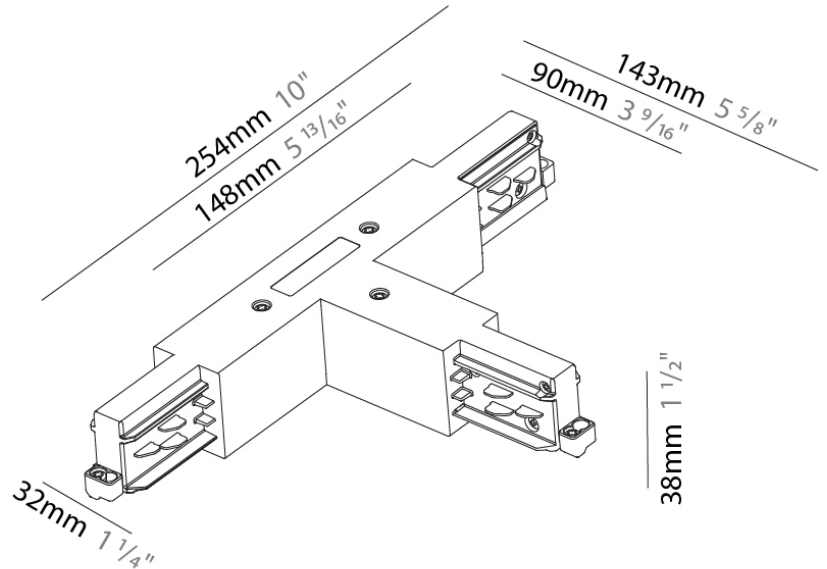

A3T016- COMPONENTS TRACK

STR40001-

DESCRIPTION

Track - T-Connector, Outside (Feedable) -

GENERAL

Brand: Prolicht

Division: Architectural

Mounting Type: Track

PHYSICAL

Length (mm): 254

Length (in): 10

Width (mm): 143

Width (in): 5 ⁵/₈

Height (mm): 38

Height (in): 1 ¹/₂

Fixture Finish: WHI / BLK / GRY

Fixture Material: Aluminum

RATINGS AND CERTIFICATIONS

Certified By: Certified for North American Standards

IP rating: IP20