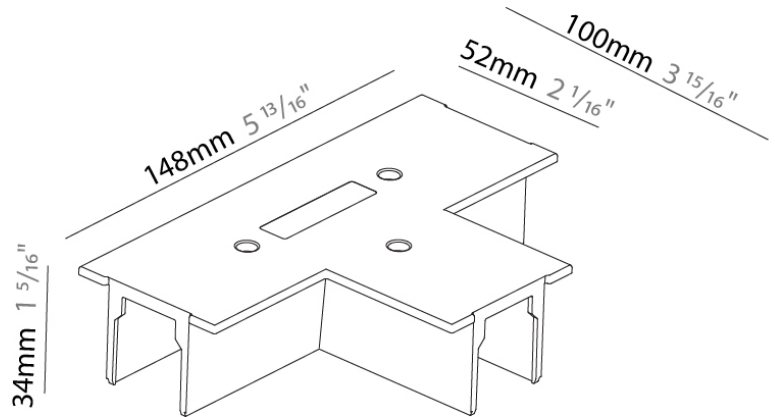

PROJECT	_____
TYPE	_____
NOTES	_____
QUANTITY	_____
DATE	_____

A3T016- COMPONENTS TRACK

STR9013R-

DESCRIPTION

Track - Cover T-Connector

GENERAL

Brand: Prolicht

Division: Architectural

Mounting Type: Track

PHYSICAL

Length (mm): 148

Length (in): 5 ¹³/₁₆

Width (mm): 100

Width (in): 3 ¹⁵/₁₆

Height (mm): 34

Height (in): 1 ⁵/₁₆

Fixture Finish: WHI / BLK / GRY

Fixture Material: Aluminum