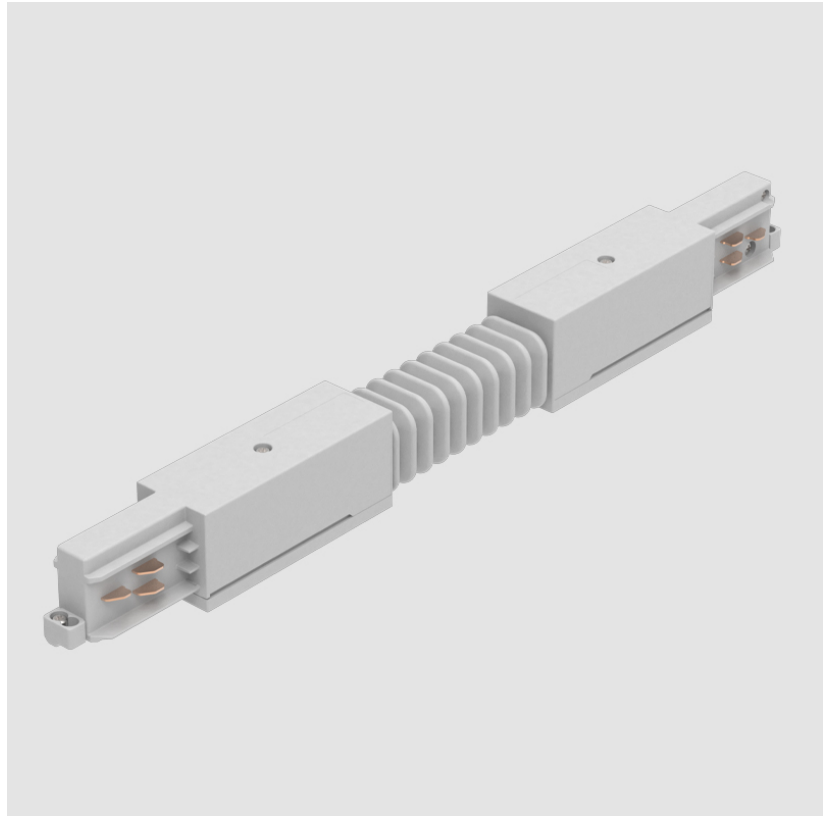

PROJECT
TYPE
NOTES
QUANTITY
DATE

A3T016- COMPONENTS TRACK

STR2300-

DESCRIPTION

Track - Flexible Connector -

GENERAL

Brand: Prolicht

Division: Architectural

Mounting Type: Track

PHYSICAL

Length (mm): 370

Length (in): 14 ⁹/₁₆"

Width (mm): 32

Width (in): 1 ¹/₄"

Height (mm): 38

Height (in): 1 ⁵/₁₆"

Fixture Finish: WHI / BLK / GRY

Fixture Material: Aluminum

RATINGS AND CERTIFICATIONS

Certified By: Certified for North American Standards

IP rating: IP20