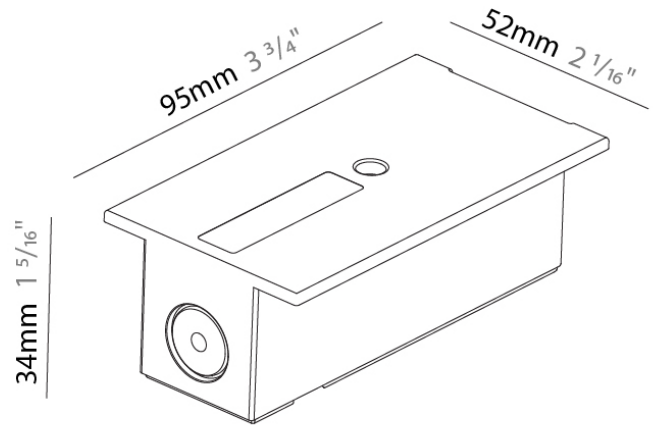

A3T016- COMPONENTS TRACK

STR9001R-

DESCRIPTION

Track - Cover End Power Supply

GENERAL

Brand: Prolicht

Division: Architectural

Mounting Type: Track

PHYSICAL

Length (mm): 95

Length (in): 3 ³/₄

Width (mm): 52

Width (in): 2 ¹/₁₆

Height (mm): 34

Height (in): 1 ⁵/₁₆

Fixture Finish: WHI / BLK / GRY

Fixture Material: Aluminum

RATINGS AND CERTIFICATIONS

IP rating: IP20

A