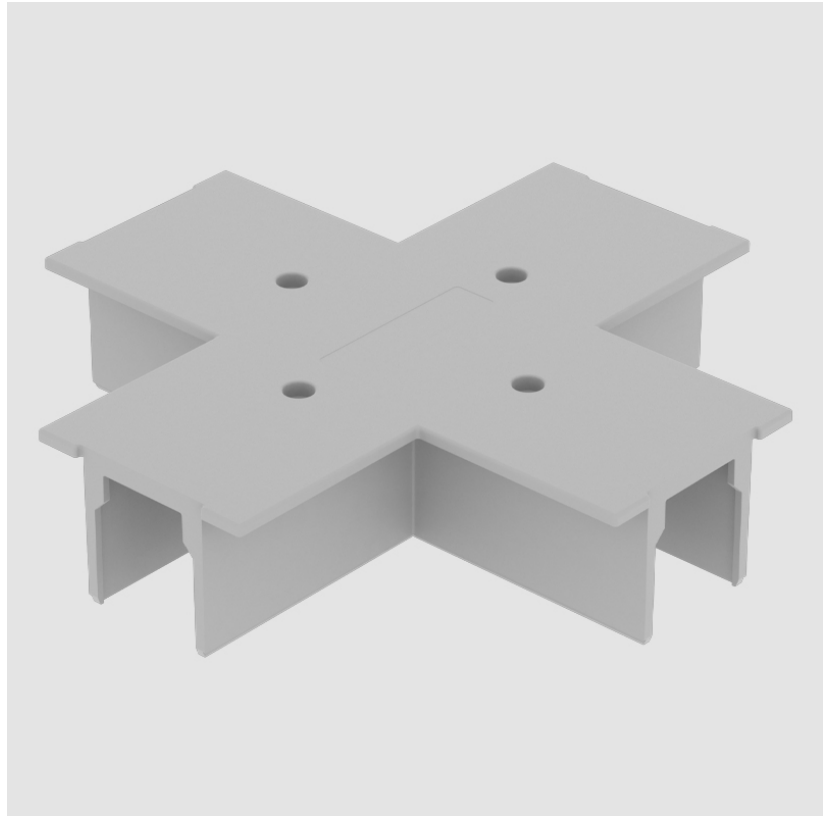

A3T016- COMPONENTS TRACK

STR9017R-

DESCRIPTION

Track - Cover Cross Connector

GENERAL

Brand: Prolicht

Division: Architectural

Mounting Type: Track

PHYSICAL

Length (mm): 148

Length (in): 5 ¹³/₁₆

Width (mm): 148

Width (in): 5 ¹³/₁₆

Height (mm): 34

Height (in): 1 ⁵/₁₆

Fixture Finish: WHI / BLK / GRY

Fixture Material: Aluminum