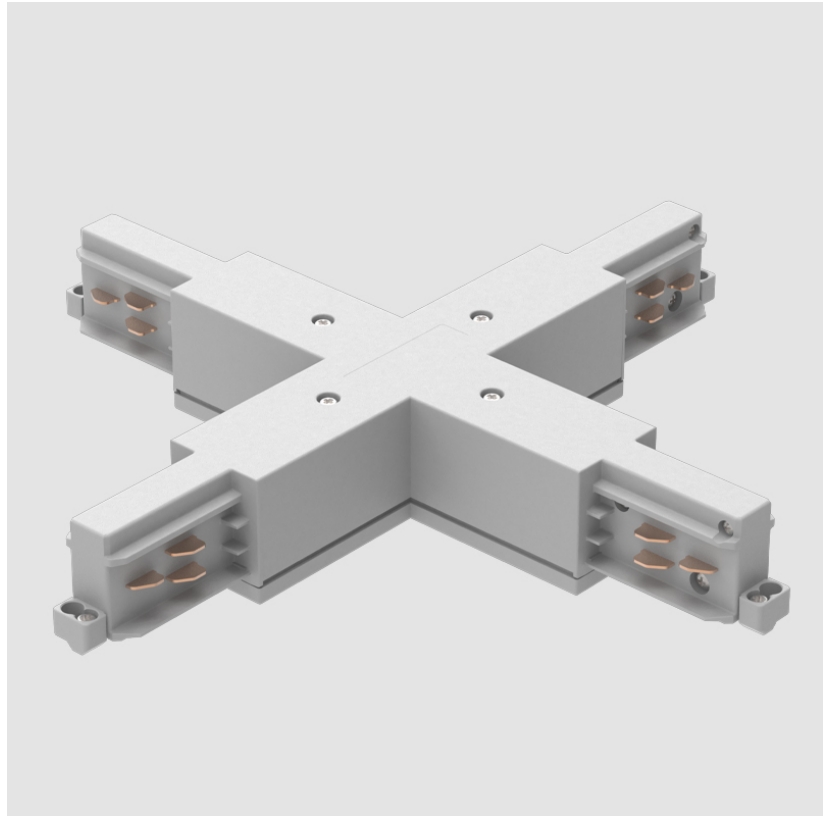

A3T016- COMPONENTS TRACK

STR380-

DESCRIPTION

Track - X-Connector (Feedable) -

GENERAL

Brand: Prolicht
Division: Architectural
Mounting Type: Track

PHYSICAL

Length (mm): 148
Length (in): 5 ¹³/₁₆"
Width (mm): 148
Width (in): 5 ¹³/₁₆"
Height (mm): 38
Height (in): 1 ¹/₂"
Fixture Finish: WHI / BLK / GRY
Fixture Material: Aluminum

RATINGS AND CERTIFICATIONS

Certified By: Certified for North American Standards
IP rating: IP20