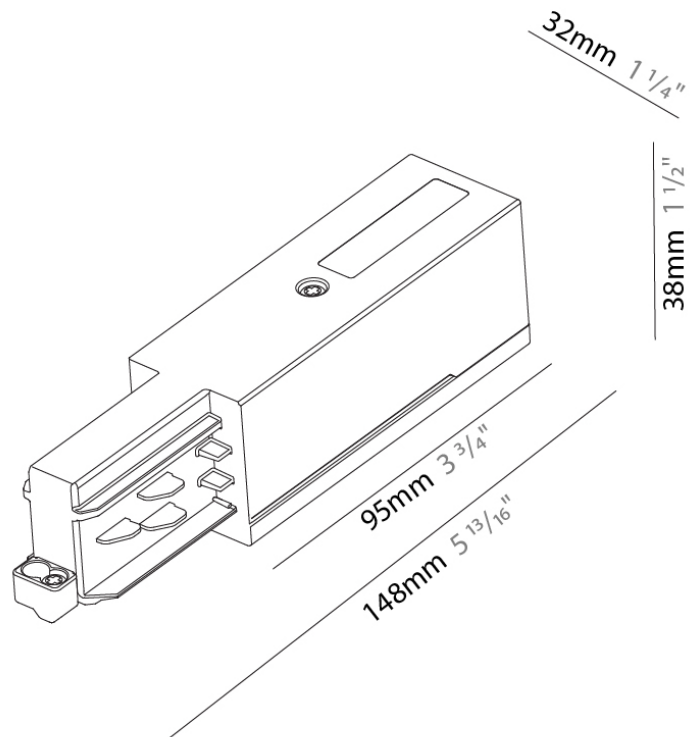

A3T016- COMPONENTS TRACK

STR1110-

DESCRIPTION

Track - End Feed - Right Side

GENERAL

Brand: Prolicht

Division: Architectural

Mounting Type: Track

PHYSICAL

Length (mm): 148

Length (in): 5 ¹³/₁₆

Width (mm): 32

Width (in): 1 ¹/₄

Height (mm): 38

Height (in): 1 ¹/₂

Fixture Finish: WHI / BLK / GRY

Fixture Material: Aluminum

RATINGS AND CERTIFICATIONS

Certified By: Certified for North American Standards

IP rating: IP20