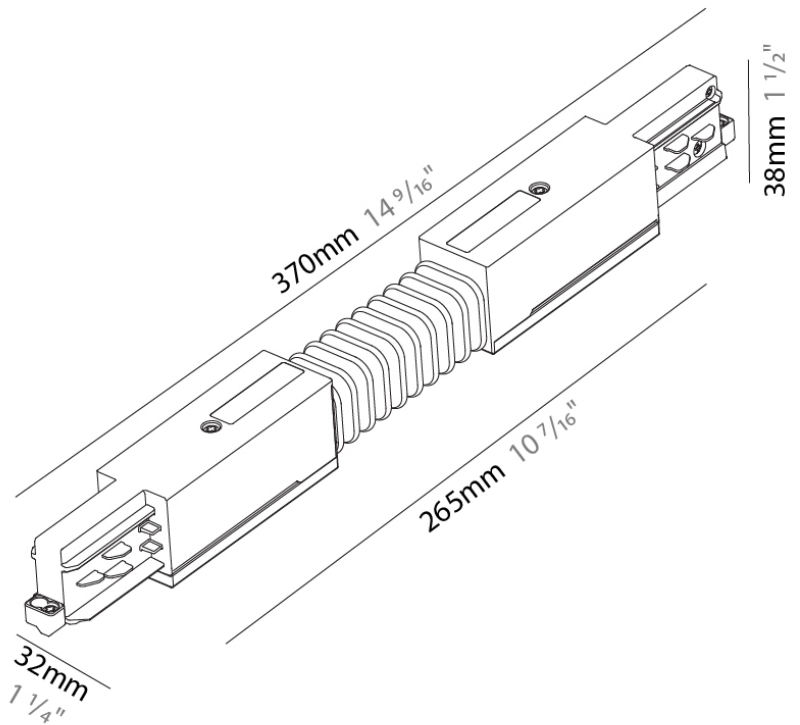

PROJECT
TYPE
NOTES
QUANTITY
DATE

A3T016- COMPONENTS TRACK

STR2300-

DESCRIPTION

Track - Flexible Connector -

GENERAL

Brand: Prolicht

Division: Architectural

Mounting Type: Track

PHYSICAL

Length (mm): 370

Length (in): 14 ⁹/₁₆"

Width (mm): 32

Width (in): 1 ¹/₄"

Height (mm): 38

Height (in): 1 ⁵/₁₆"

Fixture Finish: WHI / BLK / GRY

Fixture Material: Aluminum

RATINGS AND CERTIFICATIONS

Certified By: Certified for North American Standards

IP rating: IP20