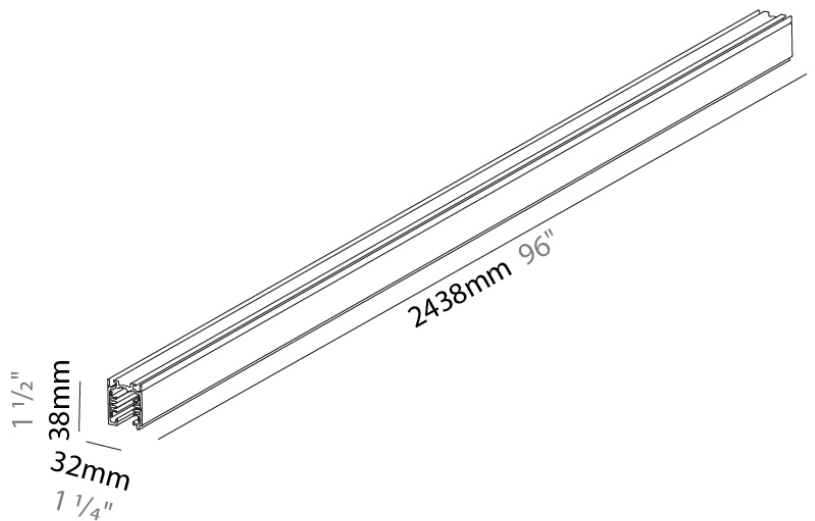

A3T016- COMPONENTS TRACK

STRS4800-

DESCRIPTION

Track - 8' Surface Mount 3-Circuit Track

GENERAL

Brand: Prolicht

Division: Architectural

Mounting Type: Track

PHYSICAL

Shape: Rectangle

Length (mm): 2438

Length (in): 96"

Width (mm): 32

Width (in): 1 1/4"

Height (mm): 38

Height (in): 1 1/2"

Fixture Finish: WHI / BLK / GRY

Fixture Material: Aluminum

ELECTRICAL

Driver Included: No

RATINGS AND CERTIFICATIONS

Certified By: Certified for North American Standards

IP rating: IP20