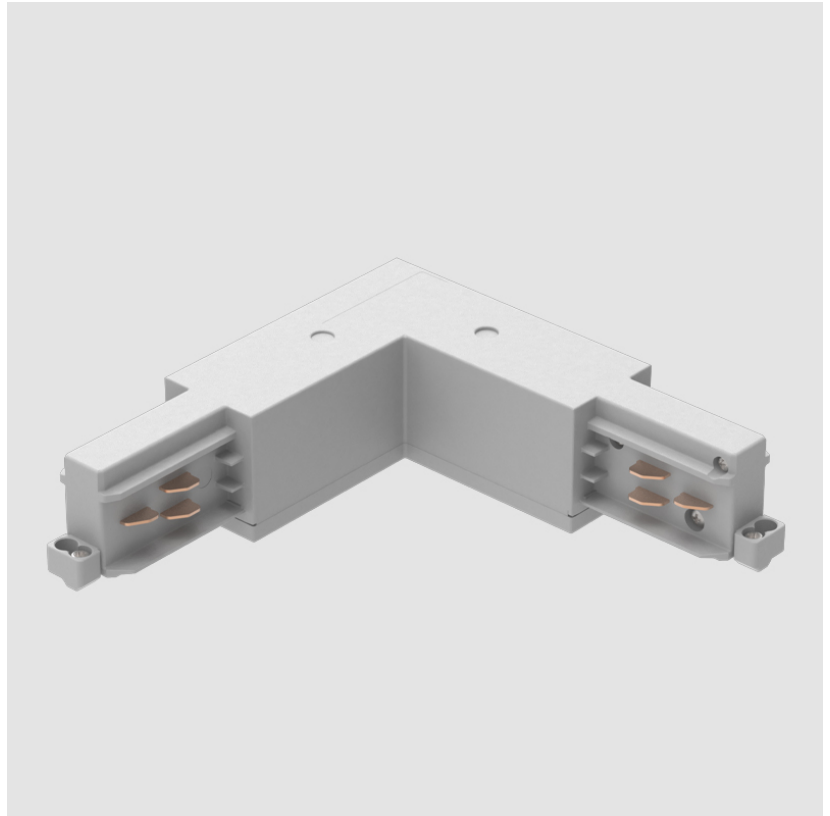

PROJECT	
TYPE	
NOTES	
QUANTITY	
DATE	

A3T016- COMPONENTS TRACK

STR3400-

DESCRIPTION

Track - L-Connector, Outside Corner (Feedable) -

GENERAL

Brand: Prolicht
Division: Architectural
Mounting Type: Track

PHYSICAL

Length (mm): 143
Length (in): 5 ⁵/₈
Width (mm): 32
Width (in): 1 ¹/₄
Height (mm): 38
Height (in): 1 ¹/₂
Fixture Finish: WHI / BLK / GRY
Fixture Material: Aluminum

RATINGS AND CERTIFICATIONS

Certified By: Certified for North American Standards
IP rating: IP20