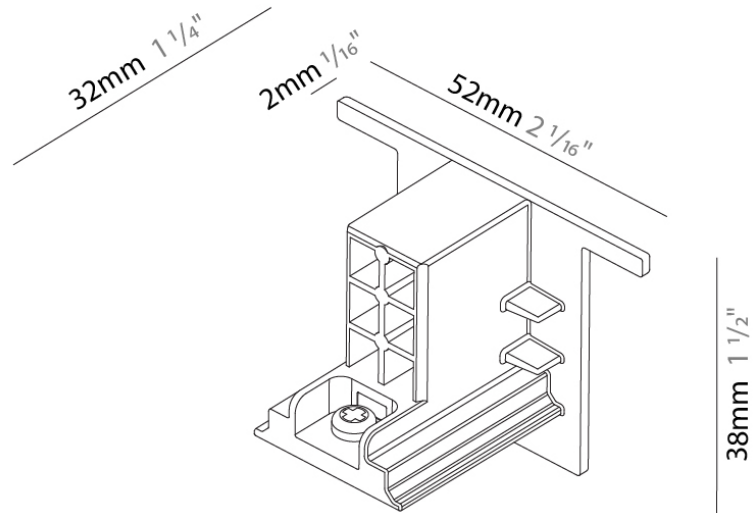

Mounting Type: Track

PHYSICAL

Length (mm): 148

Length (in): 5 ¹³/₁₆

Width (mm): 148

Width (in): 5 ¹³/₁₆

Height (mm): 34

Height (in): 1 ⁵/₁₆

Division: Architectural

Mounting Type: Surface

PHYSICAL

Length (mm): 32

Length (in): 1 ¼

Width (mm): 32

Width (in): 1 ¼

Height (mm): 38

Height (in): 1 ½

Fixture Finish: WHI / BLK / GRY

Fixture Material: Aluminum

RATINGS AND CERTIFICATIONS

Certified By: Certified for North American Standards

IP rating: IP20

A3T016- COMPONENTS TRACK

STRR4400-

Length (mm): 1219

Length (in): 48

Width (mm): 32

Width (in): 1 1/4

Height (mm): 38

Height (in): 1 1/2

Fixture Finish: WHI / BLK / GRY

Fixture Material: Aluminum