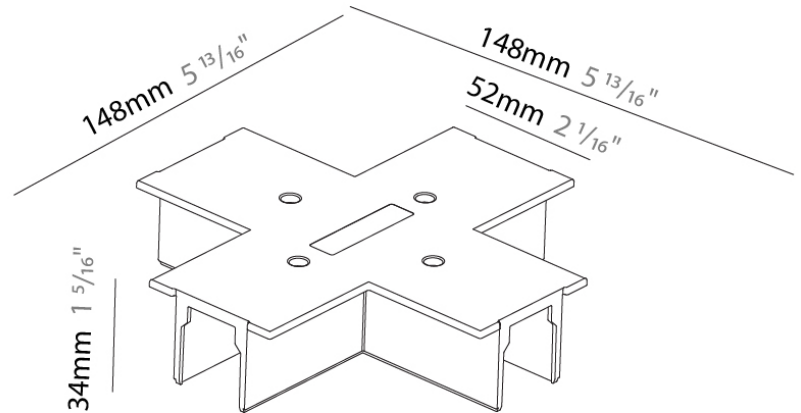

A3T016- COMPONENTS TRACK

STR9017R-

DESCRIPTION

Track - Cover Cross Connector

GENERAL

Brand: Prolicht

Division: Architectural

Mounting Type: Track

PHYSICAL

Length (mm): 148

Length (in): 5 ¹³/₁₆

Width (mm): 148

Width (in): 5 ¹³/₁₆

Height (mm): 34

Height (in): 1 ⁵/₁₆

Fixture Finish: WHI / BLK / GRY

Fixture Material: Aluminum