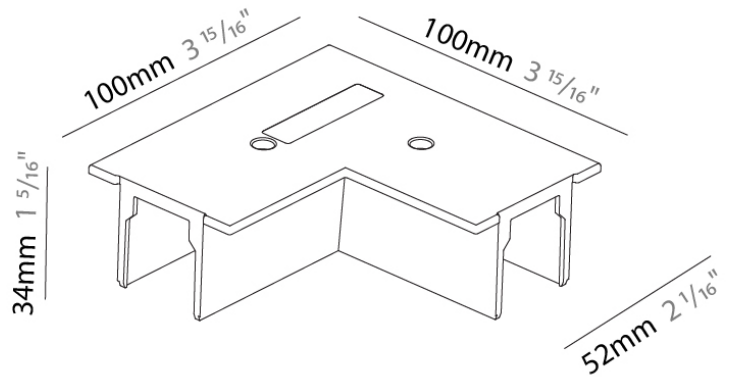

PROJECT	_____
TYPE	_____
NOTES	_____
QUANTITY	_____
DATE	_____

A3T016- COMPONENTS TRACK

STR9011R-

DESCRIPTION

Track - Cover Corner Connector

GENERAL

Brand: Prolicht

Division: Architectural

Mounting Type: Track

PHYSICAL

Length (mm): 100

Length (in): 3 ¹⁵/₁₆"

Width (mm): 100

Width (in): 3 ¹⁵/₁₆"

Height (mm): 34

Height (in): 1 ⁵/₁₆"

Fixture Finish: WHI / BLK / GRY

Fixture Material: Aluminum