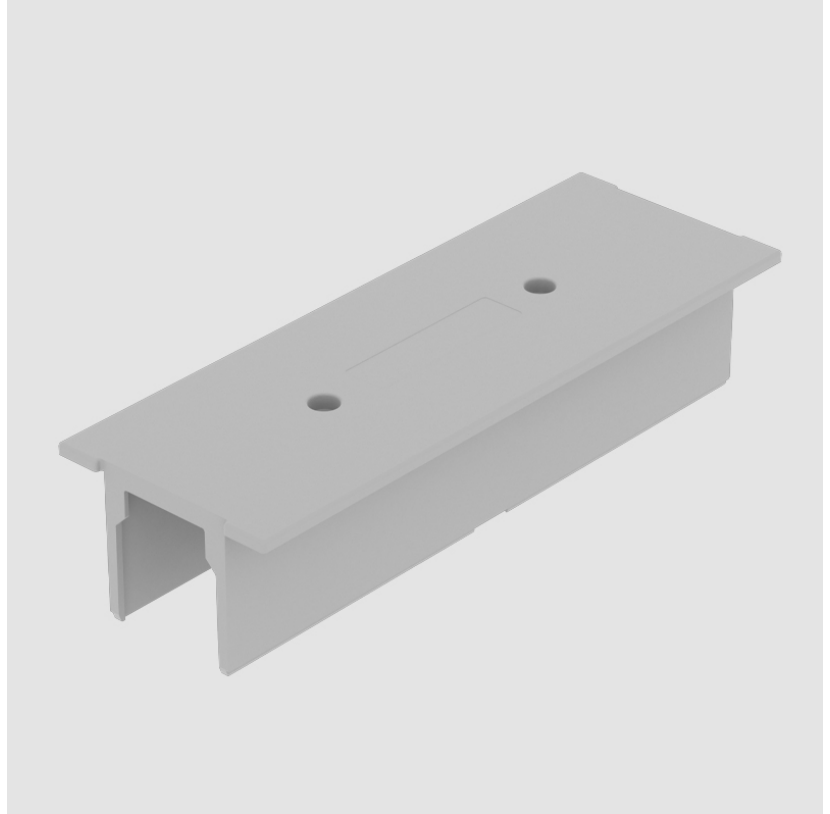

Length (mm): 148

Length (in): 5 ¹³/₁₆

Width (mm): 52

Width (in): 2 ¹/₁₆

Height (mm): 34

Height (in): 1 ⁵/₁₆

Fixture Finish: WHI / BLK / GRY

Fixture Material: Aluminum