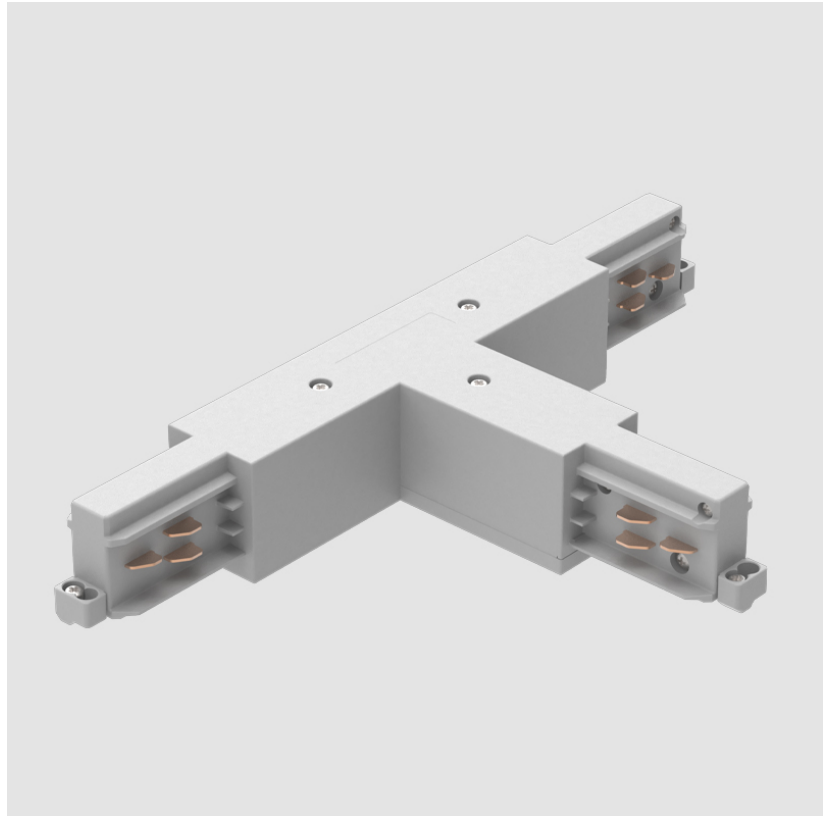

A3T016- COMPONENTS TRACK

STR40001-

DESCRIPTION

Track - T-Connector, Outside (Feedable) -

GENERAL

Brand: Prolicht

Division: Architectural

Mounting Type: Track

PHYSICAL

Length (mm): 254

Length (in): 10

Width (mm): 143

Width (in): 5 ⁵/₈

Height (mm): 38

Height (in): 1 ¹/₂

Fixture Finish: WHI / BLK / GRY

Fixture Material: Aluminum

RATINGS AND CERTIFICATIONS

Certified By: Certified for North American Standards

IP rating: IP20