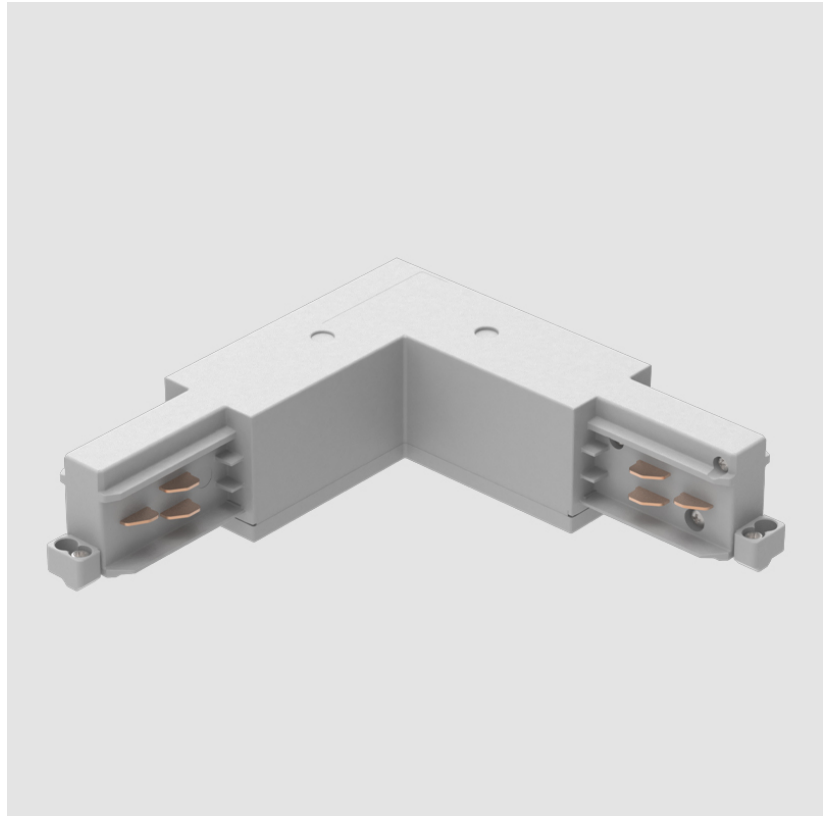

A3T016- COMPONENTS TRACK

STR1110-

DESCRIPTION

Track - End Feed - Right Side

GENERAL

Brand: Prolicht

Division: Architectural

Mounting Type: Track

Height (mm): 38

Height (in): 1 ¹/₂

Fixture Finish: WHI / BLK / GRY

Fixture Material: Aluminum

RATINGS AND CERTIFICATIONS

Certified By: Certified for North American Standards

IP rating: IP20

A3T016- COMPONENTS TRACK

STR380-

DESCRIPTION

Track - X-Connector (Feedable) -

GENERAL

Brand: Prolicht
 Division: Architectural
 Mounting Type: Track

PHYSICAL

Length (mm): 148
 Length (in): 5 ¹³/₁₆"
 Width (mm): 148
 Width (in): 5 ¹³/₁₆"
 Height (mm): 38
 Height (in): 1 ¹/₂"
 Fixture Finish: WHI / BLK / GRY
 Fixture Material: Aluminum