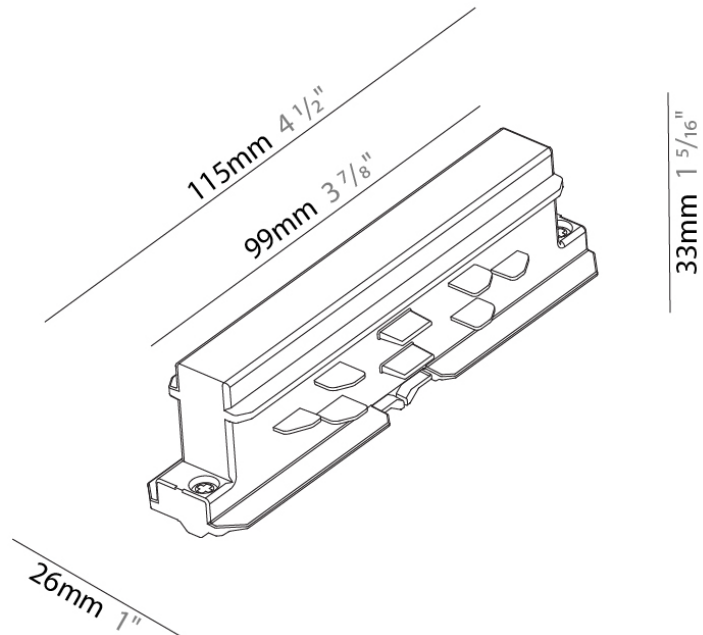

PROJECT	_____
TYPE	_____
NOTES	_____
QUANTITY	_____
DATE	_____

A3T016- COMPONENTS TRACK

STR2100-

DESCRIPTION

Track - Straight Connector -

GENERAL

Brand: Prolicht

Division: Architectural

Mounting Type: Track

PHYSICAL

Length (mm): 115

Length (in): 4 1/2"

Width (mm): 26

Width (in): 1"

Height (mm): 33

Height (in): 1 5/16"

Fixture Finish: WHI / BLK / GRY

Fixture Material: Aluminum

RATINGS AND CERTIFICATIONS

Certified By: Certified for North American Standards

IP rating: IP20