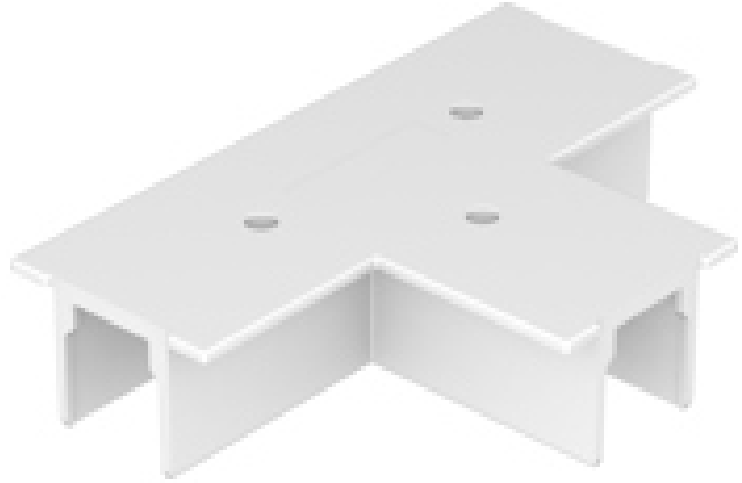

PROJECT	_____
TYPE	_____
NOTES	_____
QUANTITY	_____
DATE	_____

A3T016- COMPONENTS TRACK

STR9013R-

DESCRIPTION

Track - Cover T-Connector

GENERAL

Brand: Prolicht

Division: Architectural

Mounting Type: Track

PHYSICAL

Length (mm): 148

Length (in): 5 ¹³/₁₆

Width (mm): 100

Width (in): 3 ¹⁵/₁₆

Height (mm): 34

Height (in): 1 ⁵/₁₆

Fixture Finish: WHI / BLK / GRY

Fixture Material: Aluminum