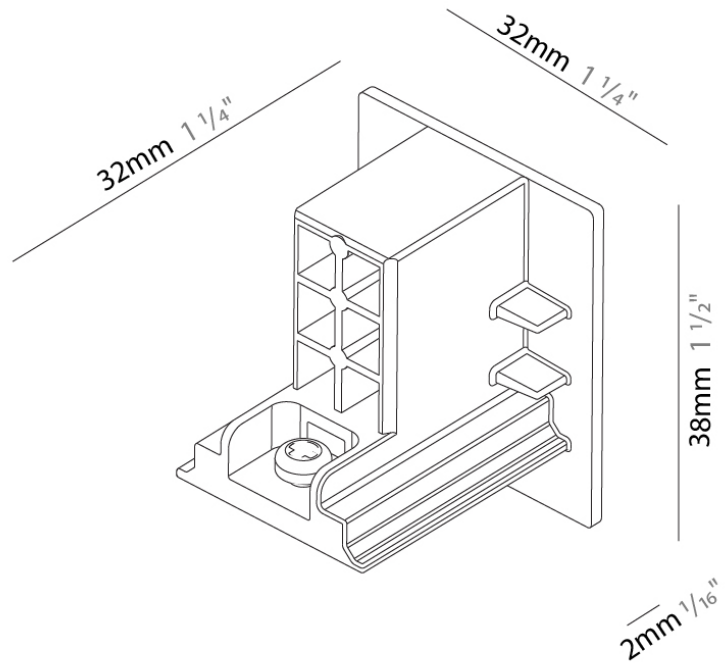

A3T016- COMPONENTS SURFACE

STR4100-

DESCRIPTION

Track - Surface - End Cap -

GENERAL

Brand: Prolicht

Division: Architectural

Mounting Type: Surface

PHYSICAL

Length (mm): 32

Length (in): 1 1/4"

Width (mm): 32

Width (in): 1 1/4"

Height (mm): 38

Height (in): 1 1/2"

Fixture Finish: WHI / BLK / GRY

Fixture Material: Aluminum

RATINGS AND CERTIFICATIONS

Certified By: Certified for North American Standards

IP rating: IP20