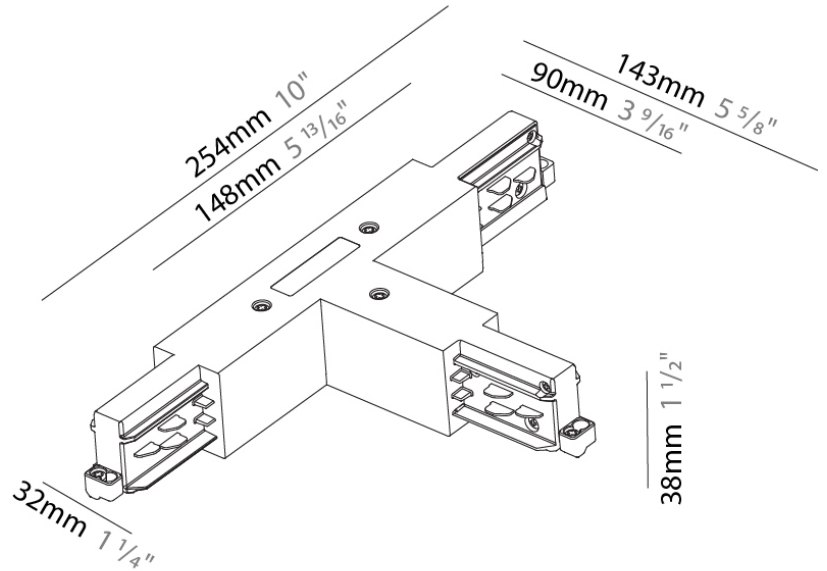

A3T016- COMPONENTS TRACK

STR3900-

DESCRIPTION

Track - T-Connector, Inside (Feedable) -

GENERAL

Brand: Prolicht
Division: Architectural
Mounting Type: Track

PHYSICAL

Length (mm): 254
Length (in): 10
Width (mm): 143
Width (in): 5 ¹³/₁₆
Height (mm): 38
Height (in): 1 ¹/₂
Fixture Finish: WHI / BLK / GRY
Fixture Material: Aluminum

RATINGS AND CERTIFICATIONS

Certified By: Certified for North American Standards
IP rating: IP20