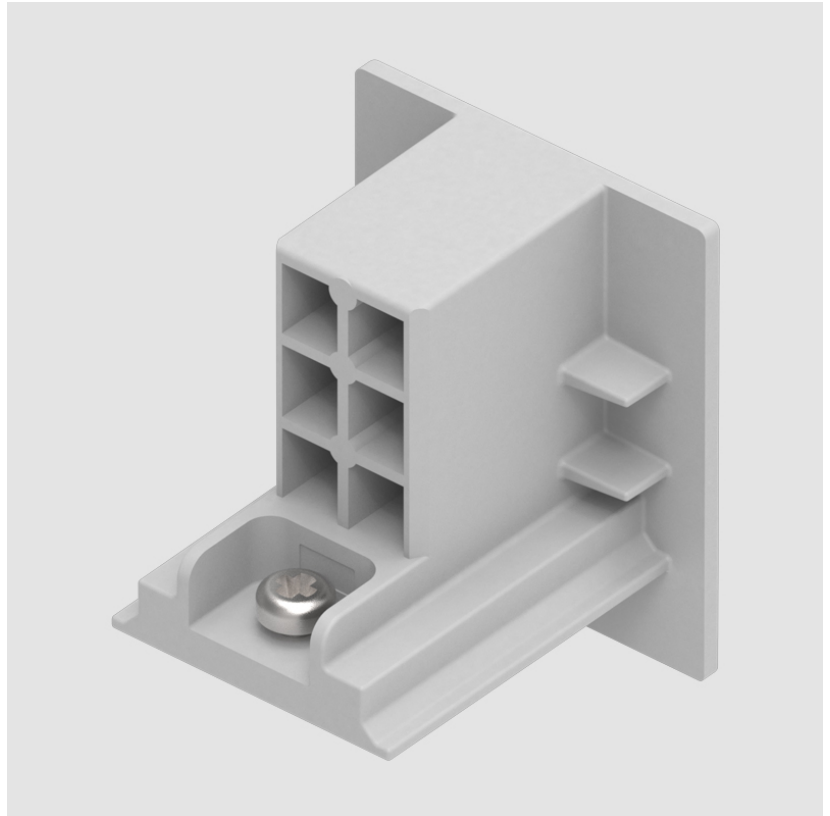

A3T016- COMPONENTS SURFACE

STR4100-

DESCRIPTION

Track - Surface - End Cap -

GENERAL

Brand: Prolicht

Division: Architectural

Mounting Type: Surface

PHYSICAL

Length (mm): 32

Length (in): 1 1/4"

Width (mm): 32

Width (in): 1 1/4"

Height (mm): 38

Height (in): 1 1/2"

Fixture Finish: WHI / BLK / GRY

Fixture Material: Aluminum

RATINGS AND CERTIFICATIONS

Certified By: Certified for North American Standards

IP rating: IP20