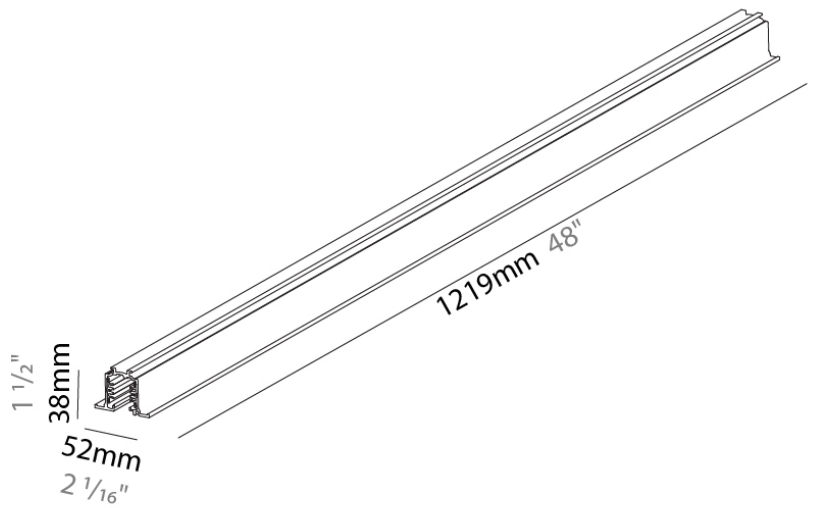

A3T016- COMPONENTS TRACK

STRR4400-

DESCRIPTION

Track - 4' Recessed Mount 3-Circuit Track - Gray

GENERAL

Brand: Prolicht

Division: Architectural

Mounting Type: Track

PHYSICAL

Shape: Rectangle

Length (mm): 1219

Length (in): 48

Width (mm): 32

Width (in): 1 1/4

Height (mm): 38

Height (in): 1 1/2

Fixture Finish: WHI / BLK / GRY

Fixture Material: Aluminum

RATINGS AND CERTIFICATIONS

Certified By: Certified for North American Standards

IP rating: IP20