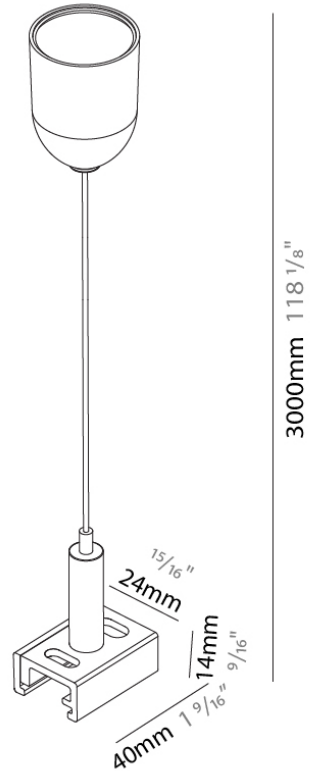

A3T016- COMPONENTS TRACK

PROJECT	
TYPE	
NOTES	
QUANTITY	
DATE	

STR510-

DESCRIPTION
Track - Suspension Cable Kit 3000mm -

GENERAL
Brand: Prolicht
Division: Architectural
Mounting Type: Track

PHYSICAL
Fixture Finish: WHI / BLK / GRY
Fixture Material: Aluminum

RATINGS AND CERTIFICATIONS
Certified By: Certified for North American Standards
IP rating: IP20