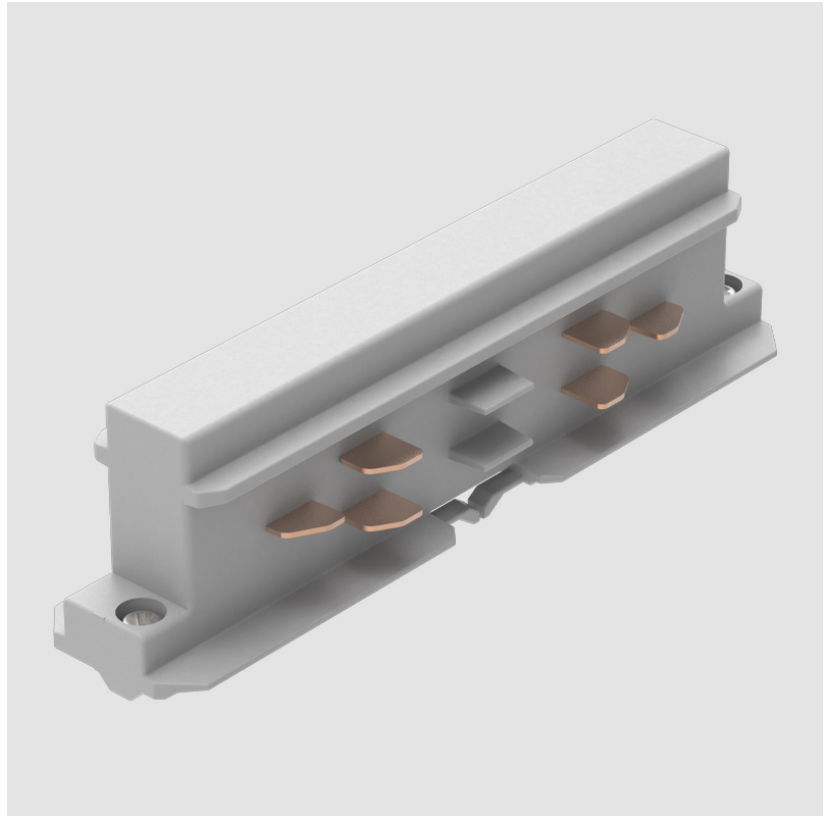

PROJECT	_____
TYPE	_____
NOTES	_____
QUANTITY	_____
DATE	_____

A3T016- COMPONENTS TRACK

STR2100-

DESCRIPTION

Track - Straight Connector -

GENERAL

Brand: Prolicht

Division: Architectural

Mounting Type: Track

PHYSICAL

Length (mm): 115

Length (in): 4 1/2"

Width (mm): 26

Width (in): 1"

Height (mm): 33

Height (in): 1 5/16"

Fixture Finish: WHI / BLK / GRY

Fixture Material: Aluminum

RATINGS AND CERTIFICATIONS

Certified By: Certified for North American Standards

IP rating: IP20