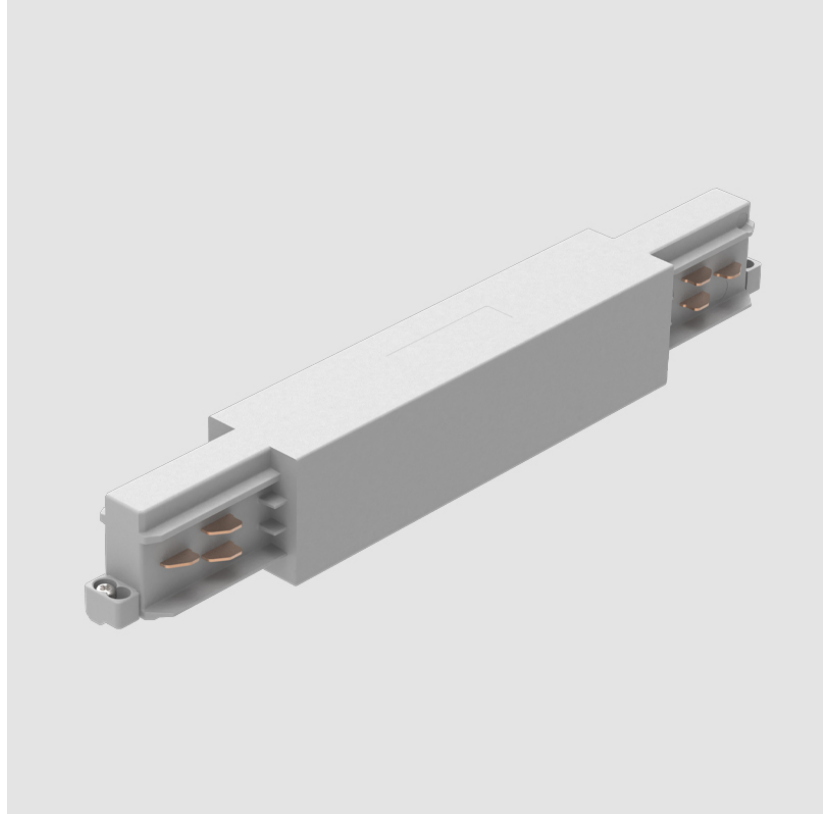

PROJECT	_____
TYPE	_____
NOTES	_____
QUANTITY	_____
DATE	_____

A3T016- COMPONENTS TRACK

STR141-

DESCRIPTION

Track - Central Feed -

GENERAL

Brand: Prolicht

Division: Architectural

Mounting Type: Track

PHYSICAL

Length (mm): 254

Length (in): 10

Width (mm): 32

Width (in): 1 1/4

Height (mm): 38

Height (in): 1 5/16

Fixture Finish: WHI / BLK / GRY

Fixture Material: Aluminum

RATINGS AND CERTIFICATIONS

Certified By: Certified for North American Standards

IP rating: IP20