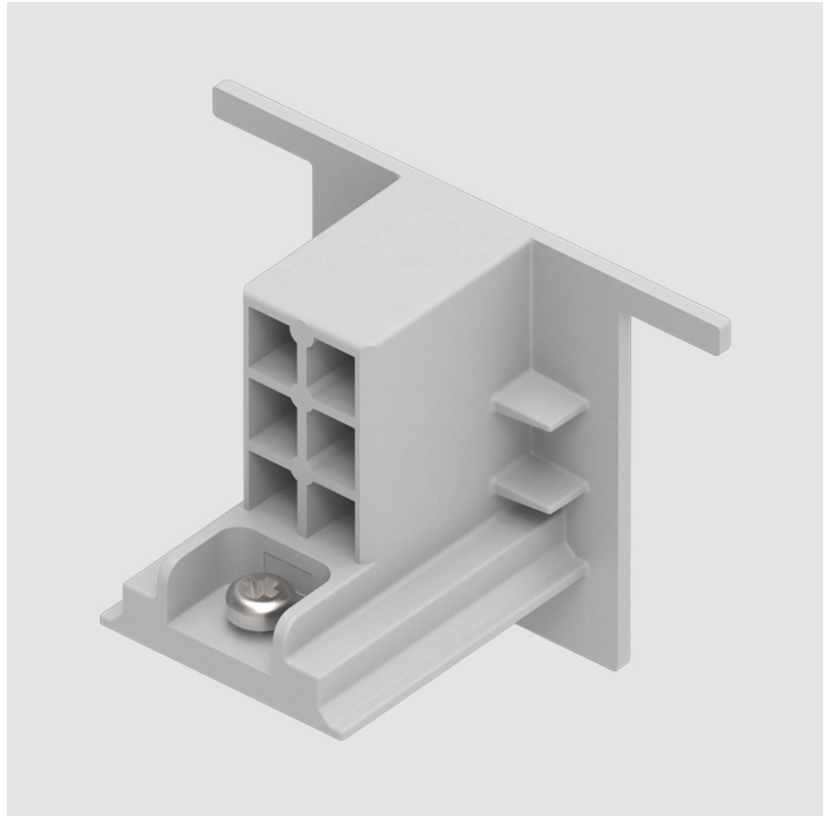

A3T016- COMPONENTS SURFACE

STRR4100-

DESCRIPTION

Track - Recessed - End Cap -

GENERAL

Brand: Prolicht

Division: Architectural

Mounting Type: Surface

PHYSICAL

Length (mm): 32

Length (in): 1 ¼

Width (mm): 32

Width (in): 1 ¼

Height (mm): 38

Height (in): 1 ½

Fixture Finish: WHI / BLK / GRY

Fixture Material: Aluminum

RATINGS AND CERTIFICATIONS

Certified By: Certified for North American Standards

IP rating: IP20