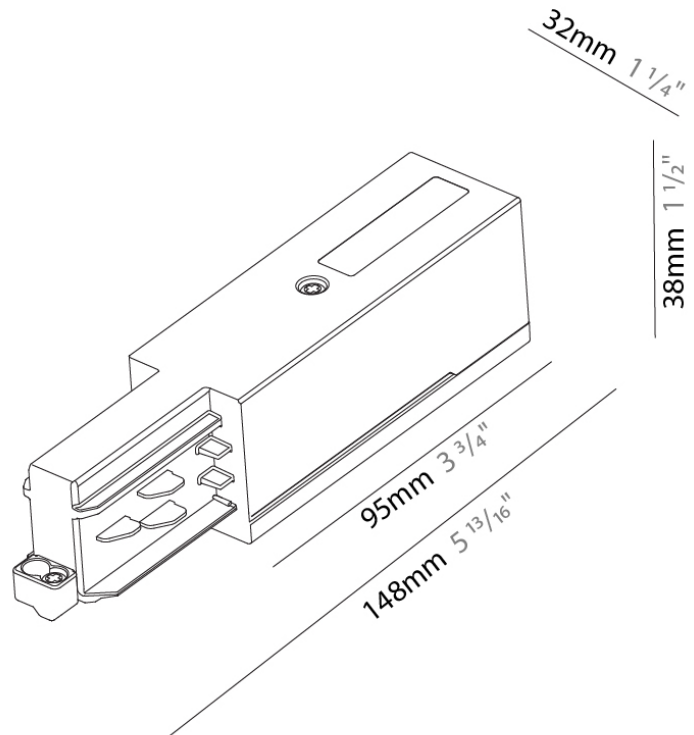

PROJECT	
TYPE	
NOTES	
QUANTITY	
DATE	

A3T016- COMPONENTS TRACK

STR121-

DESCRIPTION

Track - End Feed - Left Side

GENERAL

Brand: Prolicht

Division: Architectural

Mounting Type: Track

PHYSICAL

Length (mm): 148

Length (in): 5 ¹³/₁₆

Width (mm): 32

Width (in): 1 ¹/₄

Height (mm): 38

Height (in): 1 ¹/₂

Fixture Finish: WHI / BLK / GRY

Fixture Material: Aluminum

RATINGS AND CERTIFICATIONS

Certified By: Certified for North American Standards

IP rating: IP20