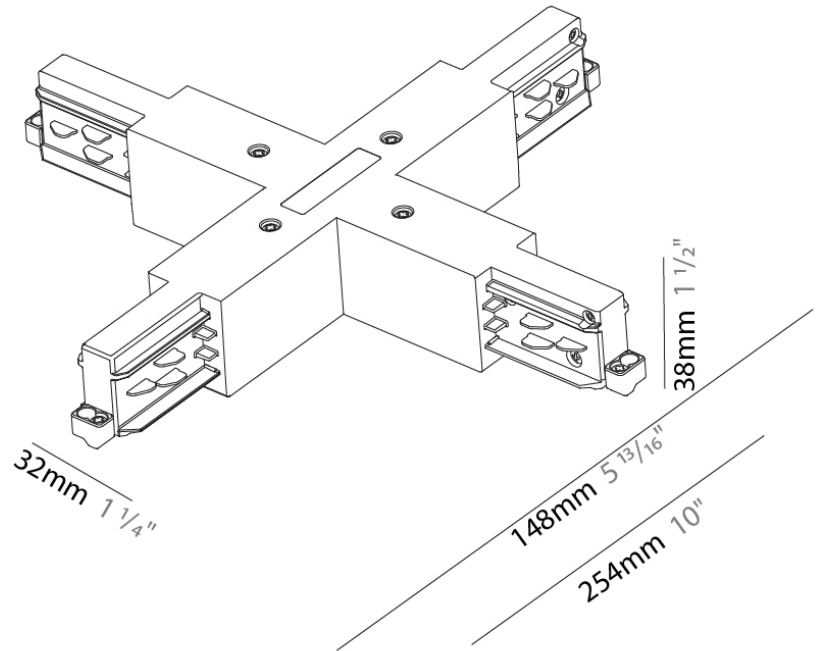

A3T016- COMPONENTS TRACK

STR380-

DESCRIPTION

Track - X-Connector (Feedable) -

GENERAL

Brand: Prolicht
Division: Architectural
Mounting Type: Track

PHYSICAL

Length (mm): 148
Length (in): 5 ¹³/₁₆"
Width (mm): 148
Width (in): 5 ¹³/₁₆"
Height (mm): 38
Height (in): 1 ¹/₂"
Fixture Finish: WHI / BLK / GRY
Fixture Material: Aluminum

RATINGS AND CERTIFICATIONS

Certified By: Certified for North American Standards
IP rating: IP20