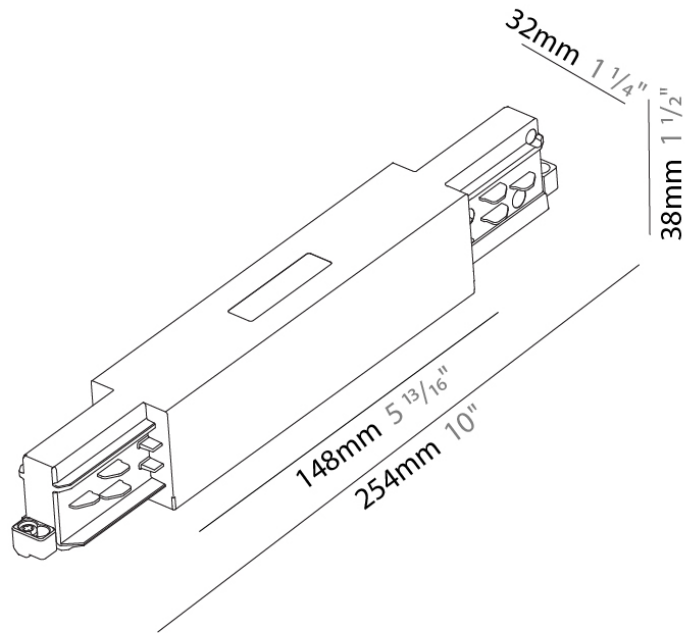

PROJECT	_____
TYPE	_____
NOTES	_____
QUANTITY	_____
DATE	_____

A3T016- COMPONENTS TRACK

STR141-

DESCRIPTION

Track - Central Feed -

GENERAL

Brand: Prolicht

Division: Architectural

Mounting Type: Track

PHYSICAL

Length (mm): 254

Length (in): 10

Width (mm): 32

Width (in): 1 1/4

Height (mm): 38

Height (in): 1 5/16

Fixture Finish: WHI / BLK / GRY

Fixture Material: Aluminum

RATINGS AND CERTIFICATIONS

Certified By: Certified for North American Standards

IP rating: IP20