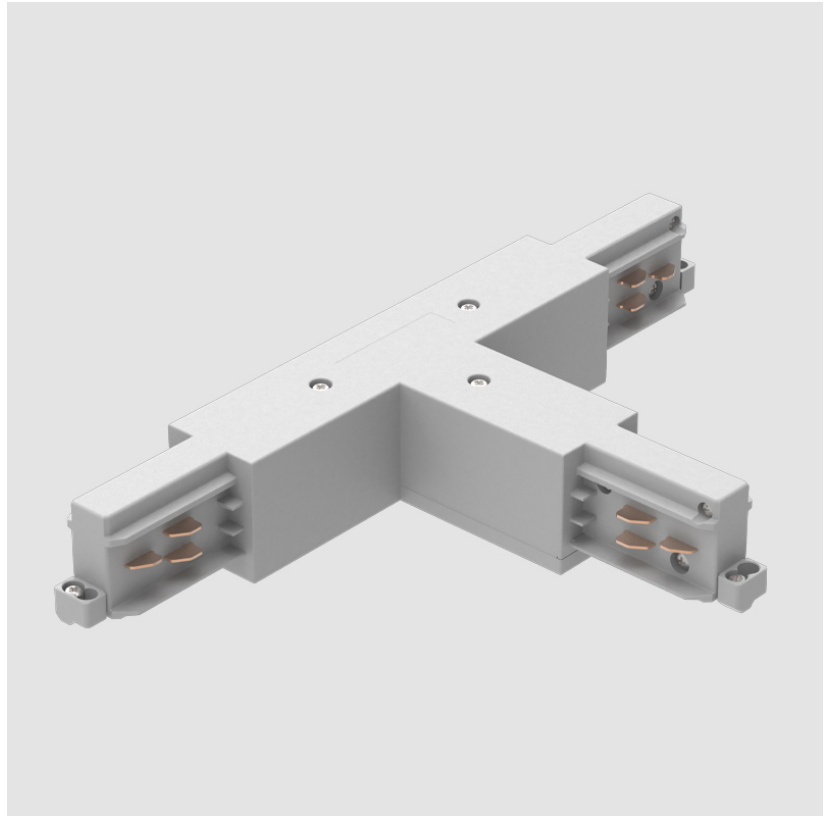

A3T016- COMPONENTS TRACK

STR3900-

DESCRIPTION

Track - T-Connector, Inside (Feedable) -

GENERAL

Brand: Prolicht
Division: Architectural
Mounting Type: Track

PHYSICAL

Length (mm): 254
Length (in): 10
Width (mm): 143
Width (in): 5 ¹³/₁₆
Height (mm): 38
Height (in): 1 ¹/₂
Fixture Finish: WHI / BLK / GRY
Fixture Material: Aluminum

RATINGS AND CERTIFICATIONS

Certified By: Certified for North American Standards
IP rating: IP20