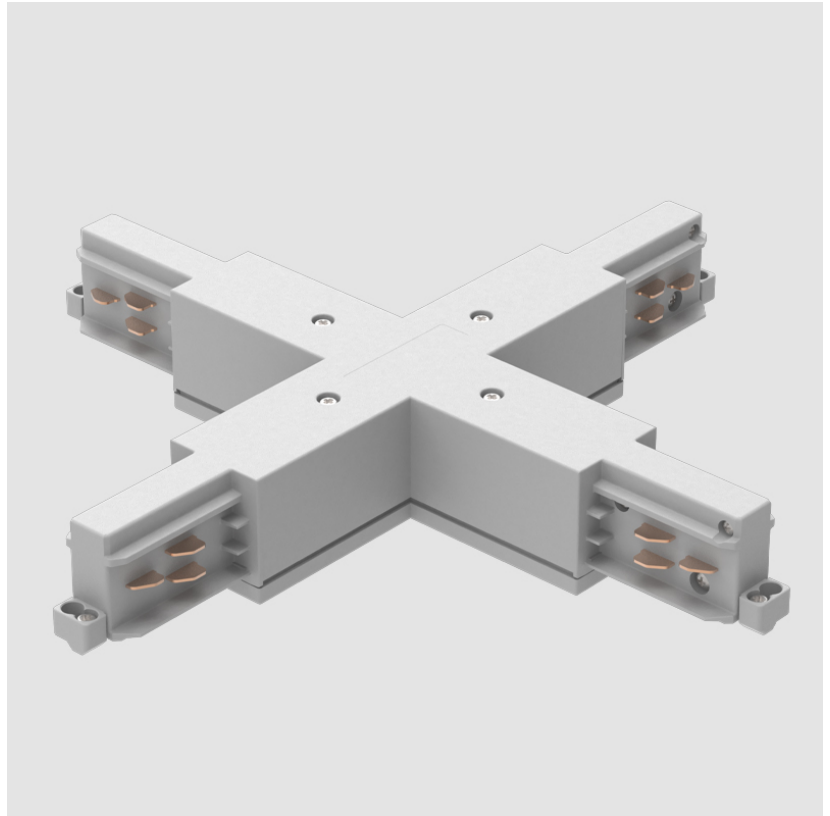

A3T019- COMPONENTS TRACK

STR380-

DESCRIPTION

Track - X-Connector (Feedable) -

GENERAL

Brand: Prolicht
Division: Architectural
Mounting Type: Track

PHYSICAL

Length (mm): 148
Length (in): 5 ¹³/₁₆
Width (mm): 148
Width (in): 5 ¹³/₁₆
Height (mm): 38
Height (in): 1 ¹/₂
Fixture Finish: WHI / BLK / GRY
Fixture Material: Aluminum

RATINGS AND CERTIFICATIONS

Certified By: Certified for North American Standards
IP rating: IP20