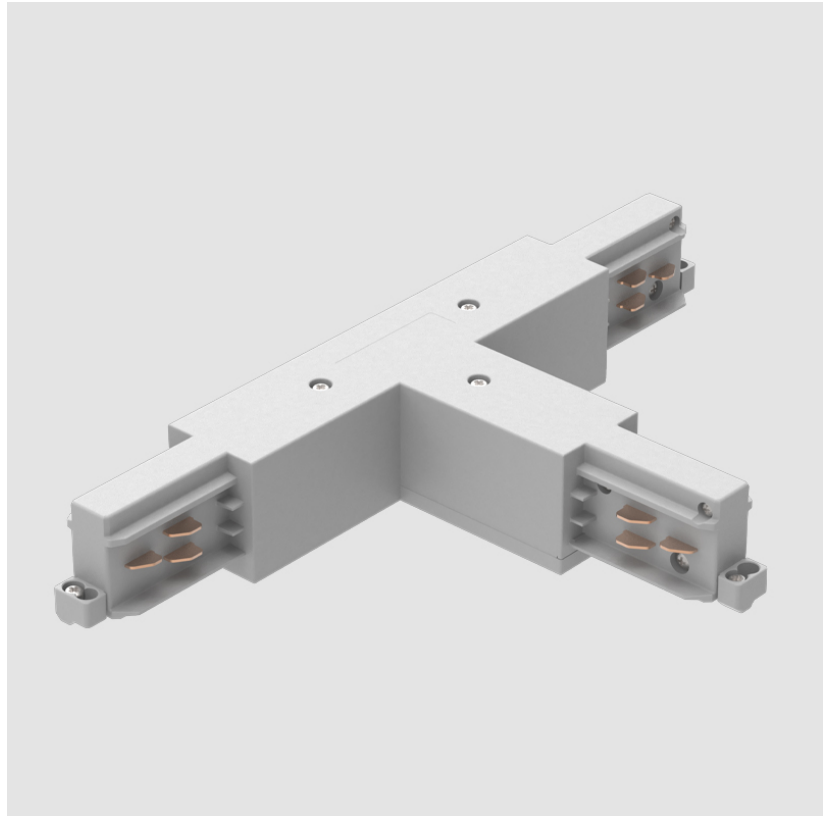

A3T019- COMPONENTS TRACK

STR40001-

DESCRIPTION

Track - T-Connector, Outside (Feedable) -

GENERAL

Brand: Prolicht
Division: Architectural
Mounting Type: Track

PHYSICAL

Length (mm): 254
Length (in): 10
Width (mm): 143
Width (in): 5 5/8
Height (mm): 38
Height (in): 1 1/2
Fixture Finish: WHI / BLK / GRY
Fixture Material: Aluminum

RATINGS AND CERTIFICATIONS

Certified By: Certified for North American Standards
IP rating: IP20