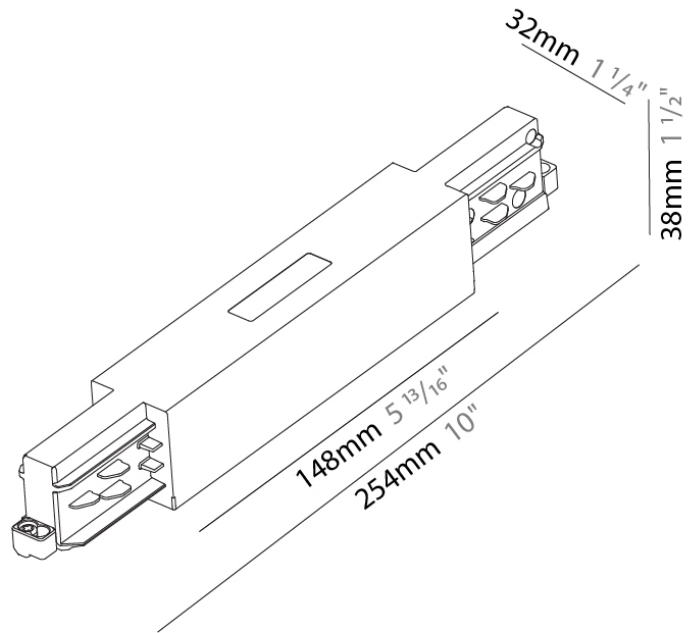

PROJECT	_____
TYPE	_____
NOTES	_____
QUANTITY	_____
DATE	_____

A3T019- COMPONENTS TRACK

STR141-

DESCRIPTION

Track - Central Feed -

GENERAL

Brand: Prolicht
Division: Architectural
Mounting Type: Track

PHYSICAL

Length (mm): 254
Length (in): 10
Width (mm): 32
Width (in): 1 1/4
Height (mm): 38
Height (in): 1 5/16
Fixture Finish: WHI / BLK / GRY
Fixture Material: Aluminum

RATINGS AND CERTIFICATIONS

Certified By: Certified for North American Standards
IP rating: IP20