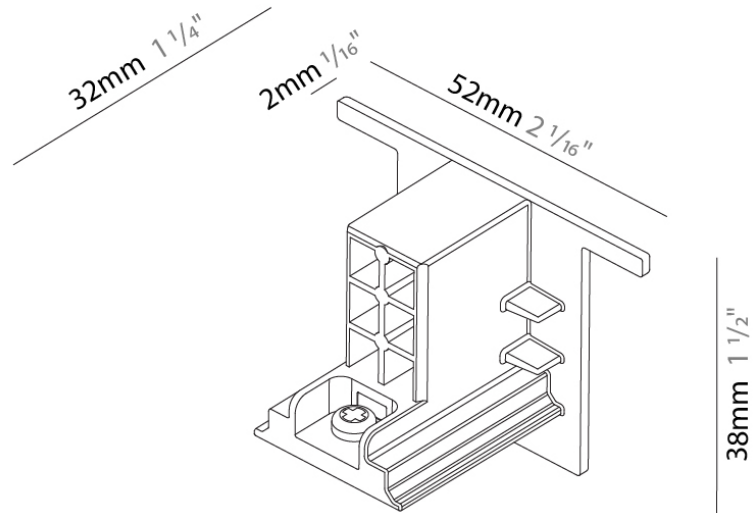

A3T019- COMPONENTS SURFACE

STRR4100-

DESCRIPTION

Track - Recessed - End Cap -

GENERAL

Brand: Prolicht

Division: Architectural

Mounting Type: Surface

PHYSICAL

Length (mm): 32

Length (in): 1 ¼

Width (mm): 32

Width (in): 1 ¼

Height (mm): 38

Height (in): 1 ½

Fixture Finish: WHI / BLK / GRY

Fixture Material: Aluminum

RATINGS AND CERTIFICATIONS

Certified By: Certified for North American Standards

IP rating: IP20