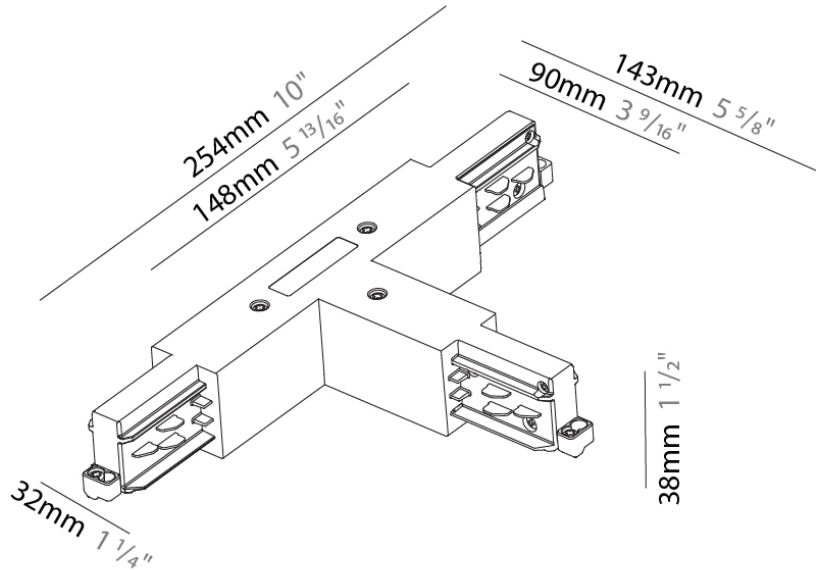

A3T019- COMPONENTS TRACK

STR40001-

DESCRIPTION

Track - T-Connector, Outside (Feedable) -

GENERAL

Brand: Prolicht
Division: Architectural
Mounting Type: Track

PHYSICAL

Length (mm): 254
Length (in): 10
Width (mm): 143
Width (in): 5 5/8
Height (mm): 38
Height (in): 1 1/2
Fixture Finish: WHI / BLK / GRY
Fixture Material: Aluminum

RATINGS AND CERTIFICATIONS

Certified By: Certified for North American Standards
IP rating: IP20