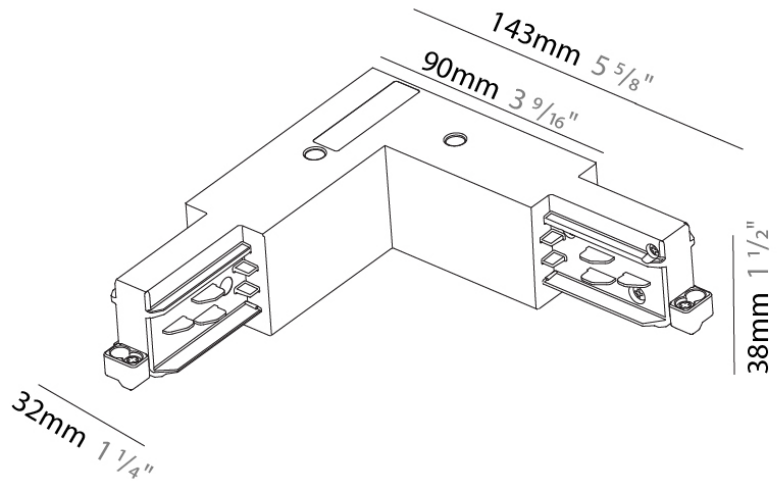

PROJECT	
TYPE	
NOTES	
QUANTITY	
DATE	

A3T019- COMPONENTS TRACK

STR3500-

DESCRIPTION

Track - 3-Circuit L-Connector, Inside Corner (Feedable)

GENERAL

Brand: Prolicht
Division: Architectural
Mounting Type: Track

PHYSICAL

Length (mm): 143
Length (in): 5 ⁵/₈
Width (mm): 32
Width (in): 1 ¹/₄
Height (mm): 38
Height (in): 1 ¹/₂
Fixture Finish: WHI / BLK / GRY
Fixture Material: Aluminum

RATINGS AND CERTIFICATIONS

Certified By: Certified for North American Standards
IP rating: IP20