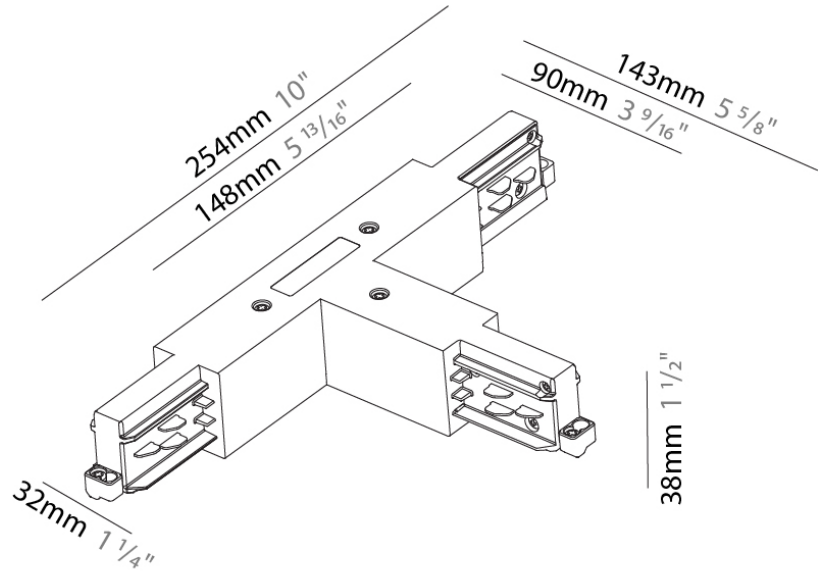

A3T019- COMPONENTS TRACK

STR3900-

DESCRIPTION

Track - T-Connector, Inside (Feedable) -

GENERAL

Brand: Prolicht
Division: Architectural
Mounting Type: Track

PHYSICAL

Length (mm): 254
Length (in): 10
Width (mm): 143
Width (in): 5 ¹³/₁₆
Height (mm): 38
Height (in): 1 ¹/₂
Fixture Finish: WHI / BLK / GRY
Fixture Material: Aluminum

RATINGS AND CERTIFICATIONS

Certified By: Certified for North American Standards
IP rating: IP20