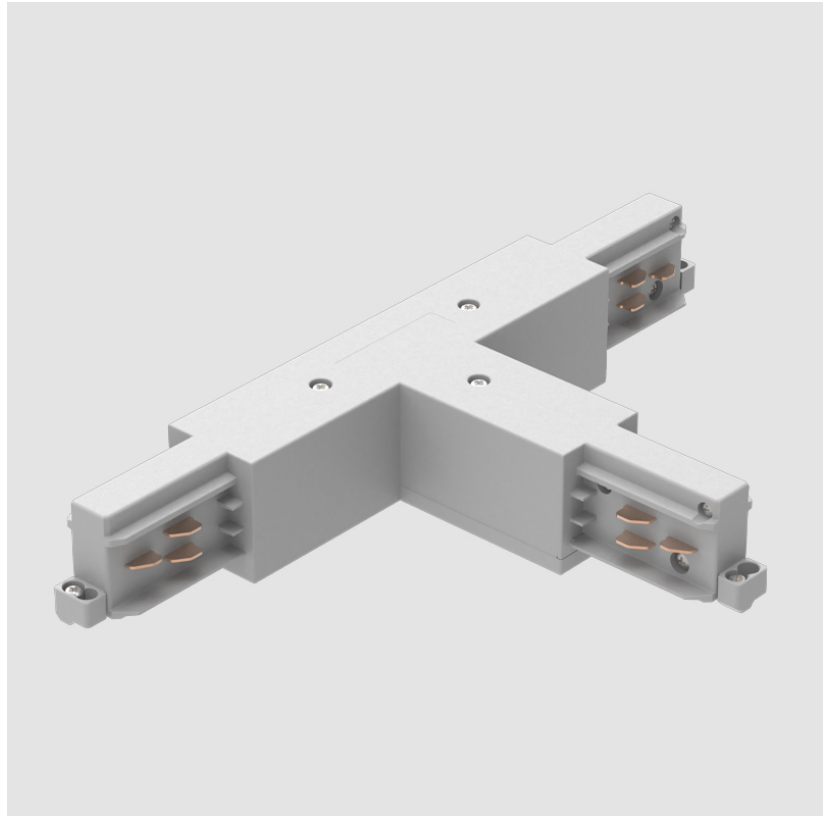

A3T019- COMPONENTS TRACK

STR3900-

DESCRIPTION

Track - T-Connector, Inside (Feedable) -

GENERAL

Brand: Prolicht
Division: Architectural
Mounting Type: Track

PHYSICAL

Length (mm): 254
Length (in): 10
Width (mm): 143
Width (in): 5 ¹³/₁₆
Height (mm): 38
Height (in): 1 ¹/₂
Fixture Finish: WHI / BLK / GRY
Fixture Material: Aluminum

RATINGS AND CERTIFICATIONS

Certified By: Certified for North American Standards
IP rating: IP20