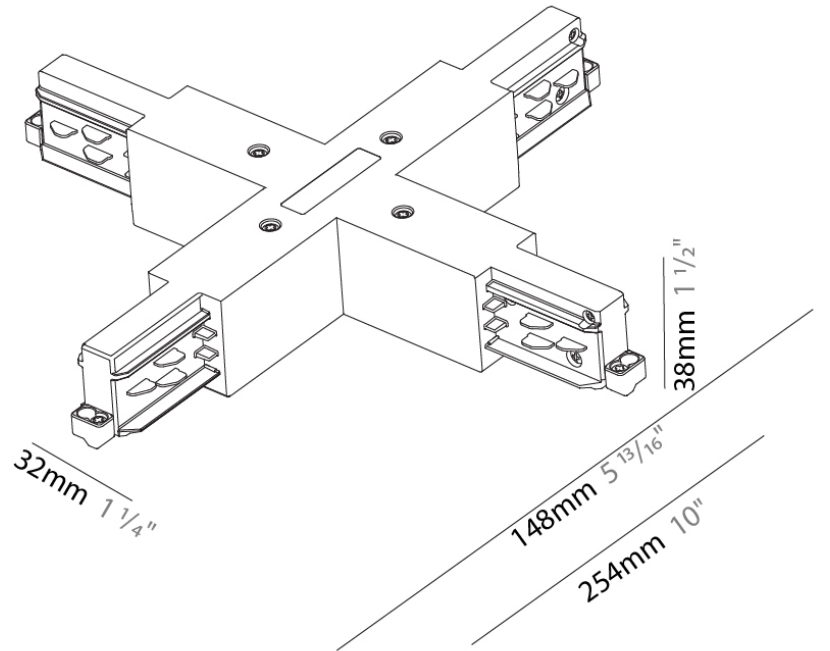

A3T019- COMPONENTS TRACK

STR380-

DESCRIPTION

Track - X-Connector (Feedable) -

GENERAL

Brand: Prolicht
Division: Architectural
Mounting Type: Track

PHYSICAL

Length (mm): 148
Length (in): 5 ¹³/₁₆
Width (mm): 148
Width (in): 5 ¹³/₁₆
Height (mm): 38
Height (in): 1 ¹/₂
Fixture Finish: WHI / BLK / GRY
Fixture Material: Aluminum

RATINGS AND CERTIFICATIONS

Certified By: Certified for North American Standards
IP rating: IP20