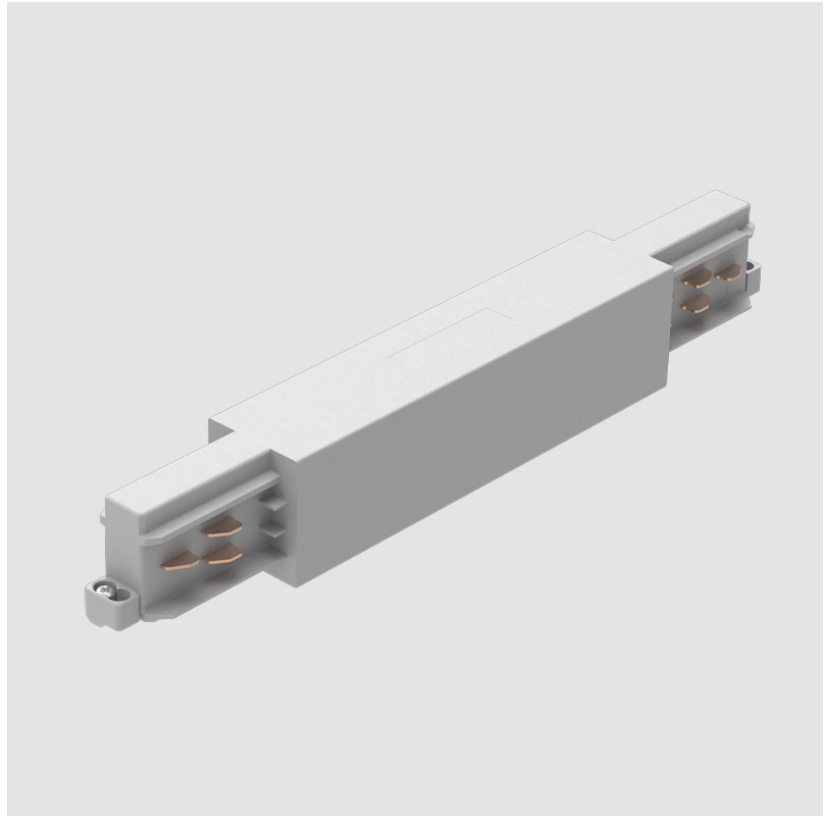

PROJECT	_____
TYPE	_____
NOTES	_____
QUANTITY	_____
DATE	_____

A3T019- COMPONENTS TRACK

STR141-

DESCRIPTION

Track - Central Feed -

GENERAL

Brand: Prolicht
Division: Architectural
Mounting Type: Track

PHYSICAL

Length (mm): 254
Length (in): 10
Width (mm): 32
Width (in): 1 1/4
Height (mm): 38
Height (in): 1 5/16
Fixture Finish: WHI / BLK / GRY
Fixture Material: Aluminum

RATINGS AND CERTIFICATIONS

Certified By: Certified for North American Standards
IP rating: IP20