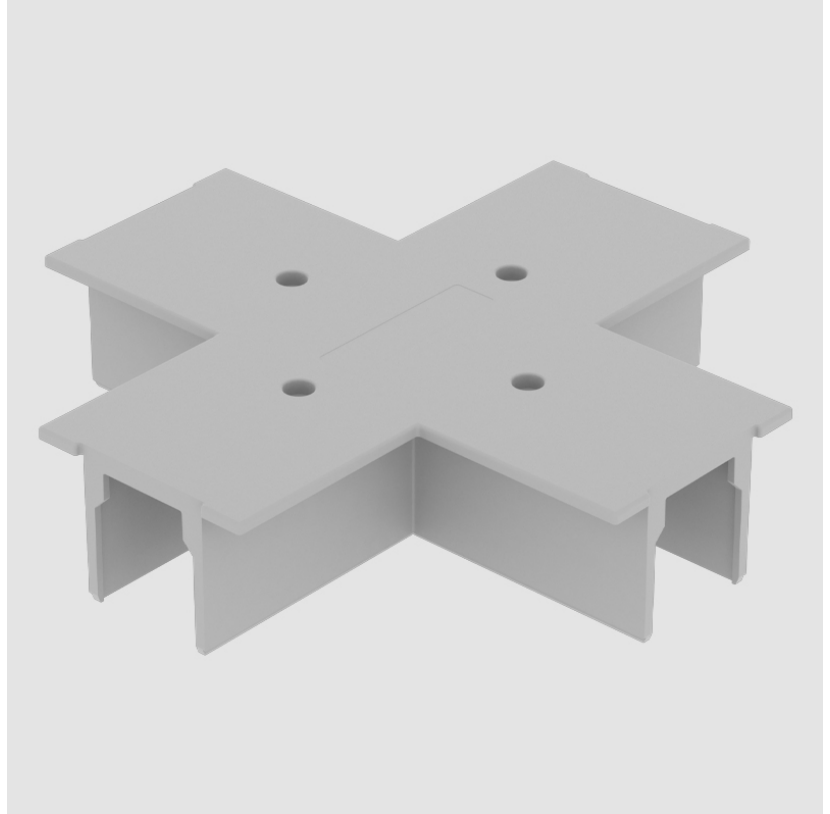

A3T019- COMPONENTS TRACK

PROJECT	
TYPE	
NOTES	
QUANTITY	
DATE	

STR9017R-

DESCRIPTION

Track - Cover Cross Connector

GENERAL

Brand: Prolicht

Division: Architectural

Mounting Type: Track

PHYSICAL

Length (mm): 148

Length (in): 5 ¹³/₁₆

Width (mm): 148

Width (in): 5 ¹³/₁₆

Height (mm): 34

Height (in): 1 ⁵/₁₆

Fixture Finish: WHI / BLK / GRY

Fixture Material: Aluminum