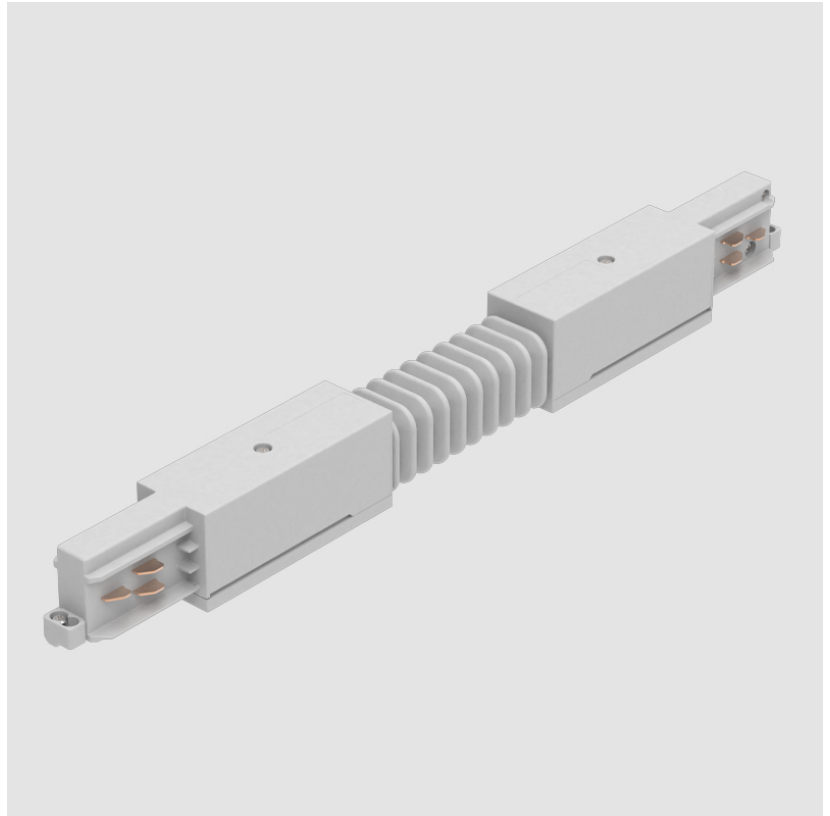

PROJECT	
TYPE	
NOTES	
QUANTITY	
DATE	

A3T019- COMPONENTS TRACK

STR2300-

DESCRIPTION

Track - Flexible Connector -

GENERAL

Brand: Prolicht

Division: Architectural

Mounting Type: Track

PHYSICAL

Length (mm): 370

Length (in): 14 ⁹/₁₆

Width (mm): 32

Width (in): 1 ¹/₁₆

Height (mm): 38

Height (in): 1 ⁹/₁₆

Fixture Finish: WHI / BLK / GRY

Fixture Material: Aluminum

RATINGS AND CERTIFICATIONS

Certified By: Certified for North American Standards

IP rating: IP20