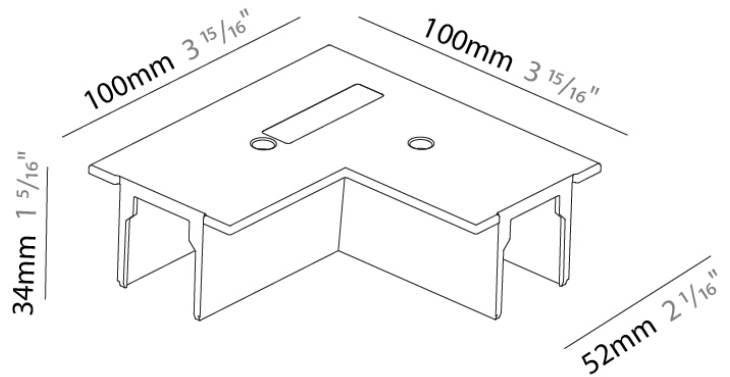

A3T019- COMPONENTS TRACK

STR9011R-

DESCRIPTION

Track - Cover Corner Connector

GENERAL

Brand: Prolicht

Division: Architectural

Mounting Type: Track

PHYSICAL

Length (mm): 100

Length (in): 3 ¹⁵/₁₆

Width (mm): 100

Width (in): 3 ¹⁵/₁₆

Height (mm): 34

Height (in): 1 ⁵/₁₆

Fixture Finish: WHI / BLK / GRY

Fixture Material: Aluminum