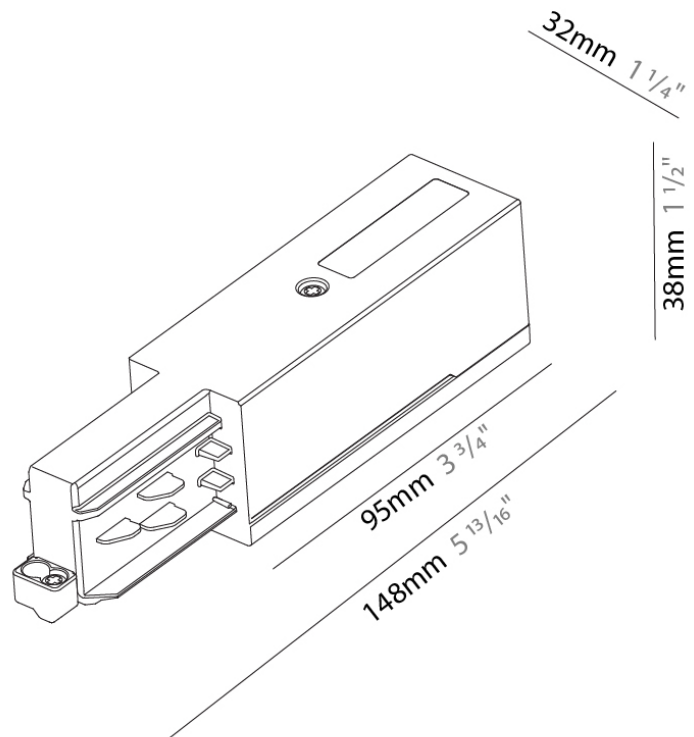

PROJECT	
TYPE	
NOTES	
QUANTITY	
DATE	

A3T019- COMPONENTS TRACK

STR121-

DESCRIPTION

Track - End Feed - Left Side

GENERAL

Brand: Prolicht

Division: Architectural

Mounting Type: Track

PHYSICAL

Length (mm): 148

Length (in): 5 ¹³/₁₆

Width (mm): 32

Width (in): 1 ¹/₄

Height (mm): 38

Height (in): 1 ¹/₂

Fixture Finish: WHI / BLK / GRY

Fixture Material: Aluminum

RATINGS AND CERTIFICATIONS

Certified By: Certified for North American Standards

IP rating: IP20

A