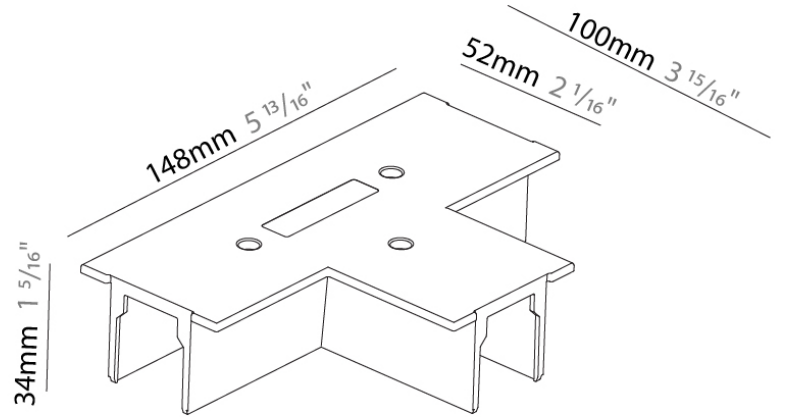

Length (mm): 148

Length (in): 5 ¹³/₁₆

Width (mm): 52

Width (in): 2 ¹/₁₆

Height (mm): 34

Height (in): 1 ⁵/₁₆

Fixture Finish: WHI / BLK / GRY

Fixture Material: Aluminum

PHYSICAL

Length (mm): 100

Length (in): 3 ¹⁵/₁₆

Width (mm): 100

Width (in): 3 ¹⁵/₁₆

Height (mm): 34

Height (in): 1 ⁵/₁₆

Fixture Finish: WHI / BLK / GRY

PHYSICAL
Length (mm): 148
Length (in): 5 ¹³/₁₆"
Width (mm): 100
Width (in): 3 ¹⁵/₁₆"
Height (mm): 34
Height (in): 1 ⁵/₁₆"
Fixture Finish: WHI / BLK / GRY
Fixture Material: Aluminum

A3T019- COMPONENTS TRACK

PHYSICAL

Length (mm): 148

Length (in): 5 ¹³/₁₆

Width (mm): 148

Width (in): 5 ¹³/₁₆

Height (mm): 34

Height (in): 1 ⁵/₁₆

Fixture Finish: WHI / BLK / GRY