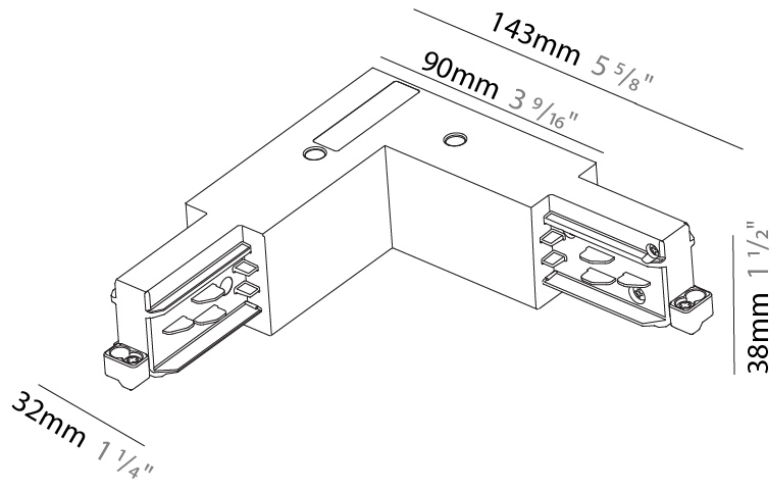

PROJECT	
TYPE	
NOTES	
QUANTITY	
DATE	

A3T019- COMPONENTS TRACK

STR3400-

DESCRIPTION

Track - L-Connector, Outside Corner (Feedable) -

GENERAL

Brand: Prolicht
Division: Architectural
Mounting Type: Track

PHYSICAL

Length (mm): 143
Length (in): 5 ⁵/₈
Width (mm): 32
Width (in): 1 ¹/₄
Height (mm): 38
Height (in): 1 ¹/₂
Fixture Finish: WHI / BLK / GRY
Fixture Material: Aluminum

RATINGS AND CERTIFICATIONS

Certified By: Certified for North American Standards
IP rating: IP20