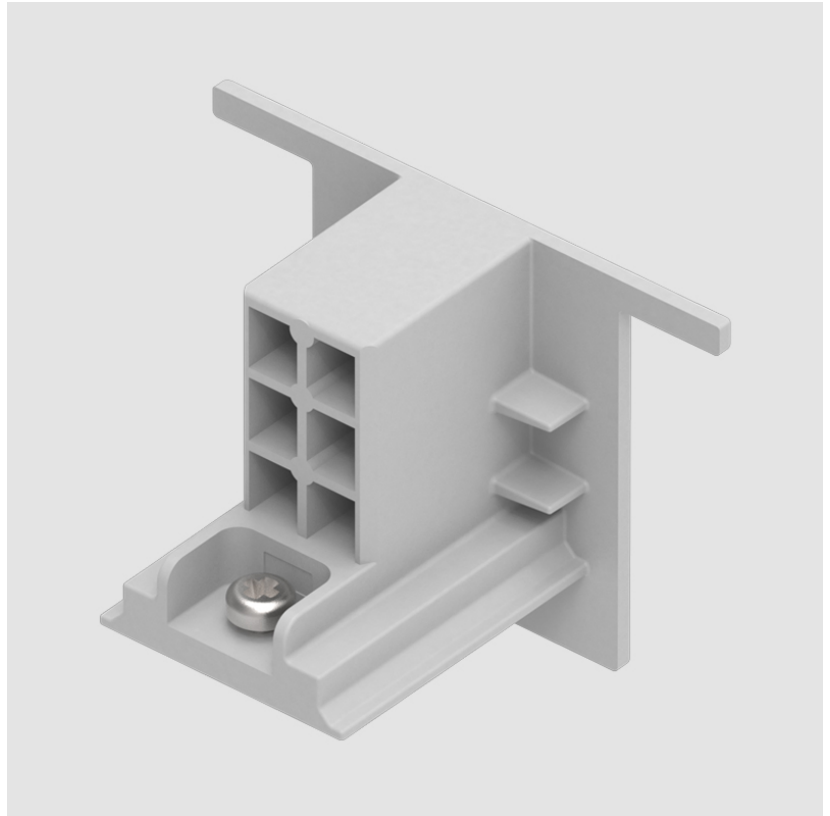

A3T019- COMPONENTS SURFACE

STRR4100-

DESCRIPTION

Track - Recessed - End Cap -

GENERAL

Brand: Prolicht

Division: Architectural

Mounting Type: Surface

PHYSICAL

Length (mm): 32

Length (in): 1 ¼

Width (mm): 32

Width (in): 1 ¼

Height (mm): 38

Height (in): 1 ½

Fixture Finish: WHI / BLK / GRY

Fixture Material: Aluminum

RATINGS AND CERTIFICATIONS

Certified By: Certified for North American Standards

IP rating: IP20