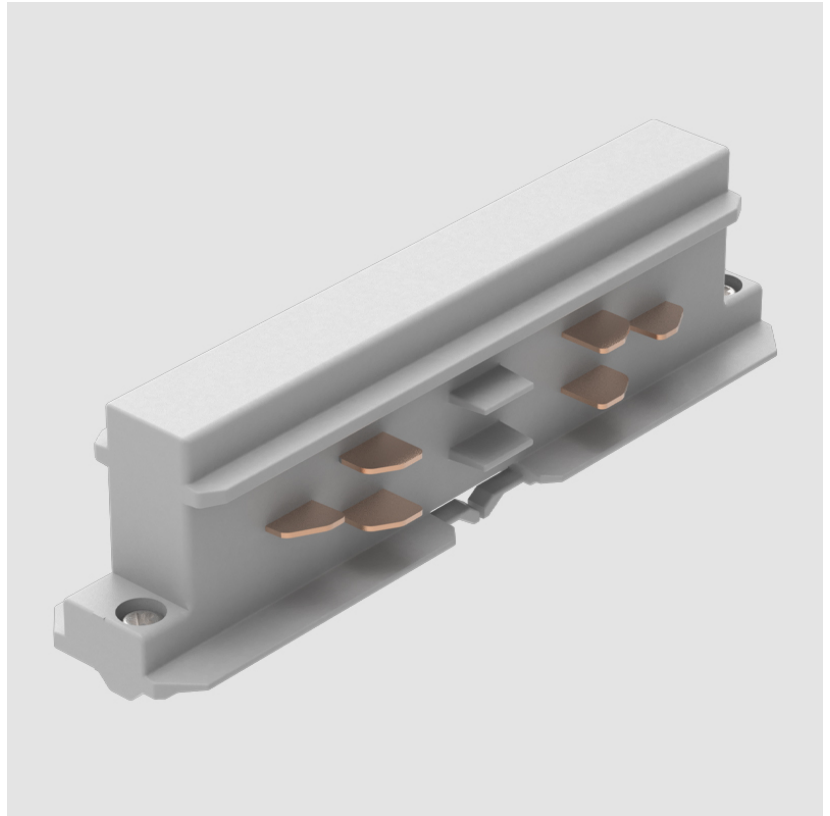

A3T019- COMPONENTS TRACK

STR1110-

DESCRIPTION

Track - End Feed - Right Side

GENERAL

Brand: Prolicht

Division: Architectural

Mounting Type: Track

Height (in): 1 5/16"

Fixture Finish: WHI / BLK / GRY

Fixture Material: Aluminum

RATINGS AND CERTIFICATIONS

Certified By: Certified for North American Standards

IP rating: IP20

PROJECT	
TYPE	
NOTES	
QUANTITY	
DATE	

A3T019- COMPONENTS TRACK

STR2300-

DESCRIPTION

Track - Flexible Connector -

GENERAL

Brand: Prolicht

Division: Architectural

Mounting Type: Track