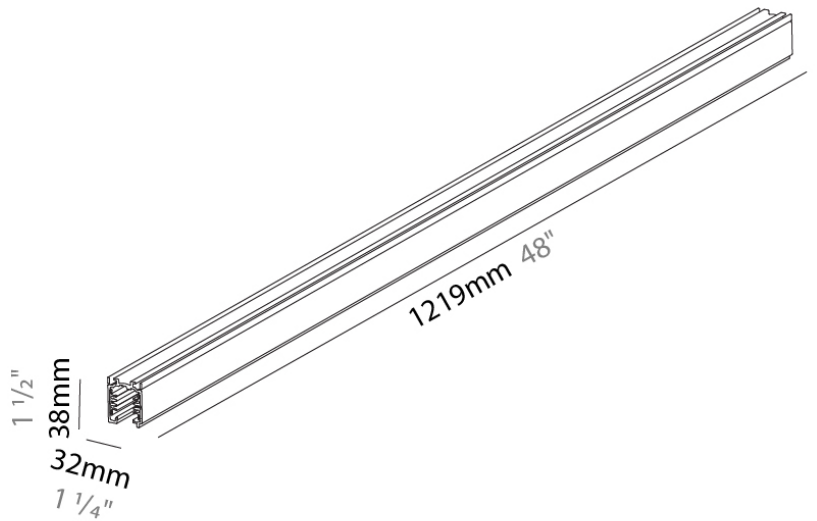

A3T019- COMPONENTS TRACK

STRS4400-

DESCRIPTION

Track - 4' Surface Mount 3-Circuit Track

GENERAL

Brand: Prolicht

Division: Architectural

Mounting Type: Track

PHYSICAL

Shape: Rectangle

Length (mm): 1219

Length (in): 48

Width (mm): 32

Width (in): 1 1/4

Height (mm): 38

Height (in): 1 1/2

Fixture Finish: WHI / BLK / GRY

Fixture Material: Aluminum

ELECTRICAL

Driver Included: No

RATINGS AND CERTIFICATIONS

Certified By: Certified for North American Standards

IP rating: IP20