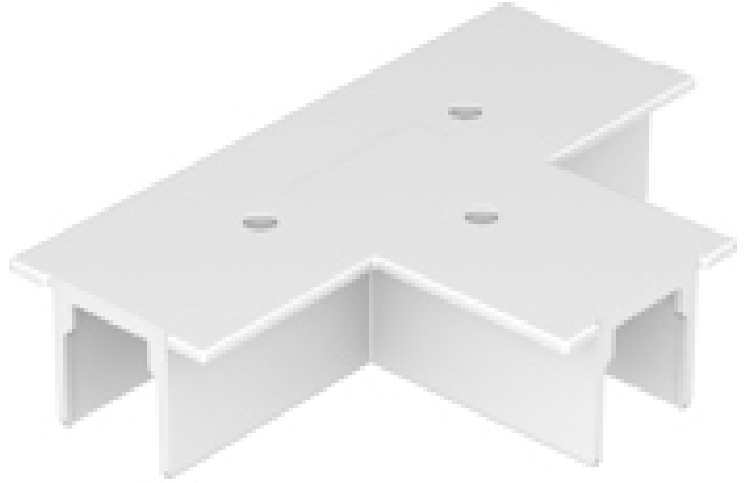

PHYSICAL
Length (mm): 148
Length (in): 5 ¹³/₁₆"
Width (mm): 100
Width (in): 3 ¹⁵/₁₆"
Height (mm): 34
Height (in): 1 ⁵/₁₆"
Fixture Finish: WHI / BLK / GRY
Fixture Material: Aluminum

A3T019- COMPONENTS TRACK