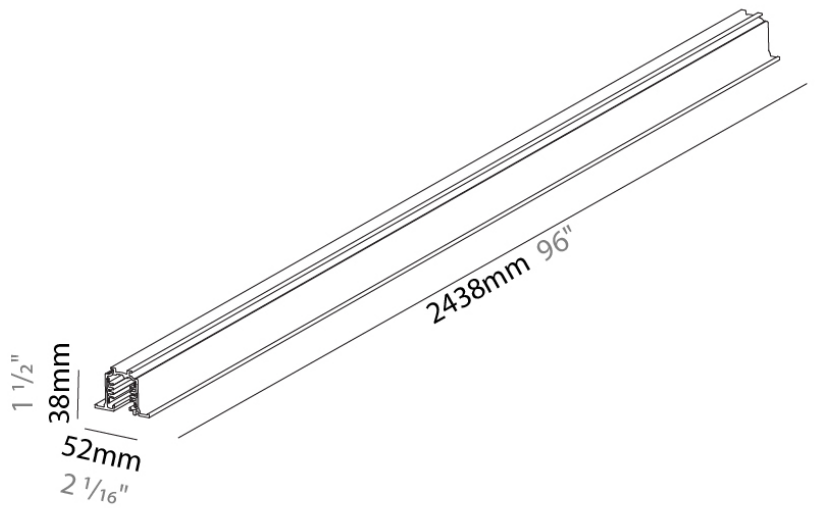

PROJECT
TYPE
NOTES
QUANTITY
DATE

A3T019- COMPONENTS TRACK

STRR4800-

DESCRIPTION

Track - 8' Recessed Mount 3-Circuit Track - Gray

GENERAL

Brand: Prolicht
Division: Architectural
Mounting Type: Track

PHYSICAL

Shape: Rectangle
Length (mm): 2438
Length (in): 96
Width (mm): 32
Width (in): 1 1/4
Height (mm): 38
Height (in): 1 1/2
Fixture Finish: WHI / BLK / GRY
Fixture Material: Aluminum

RATINGS AND CERTIFICATIONS

Certified By: Certified for North American Standards
IP rating: IP20