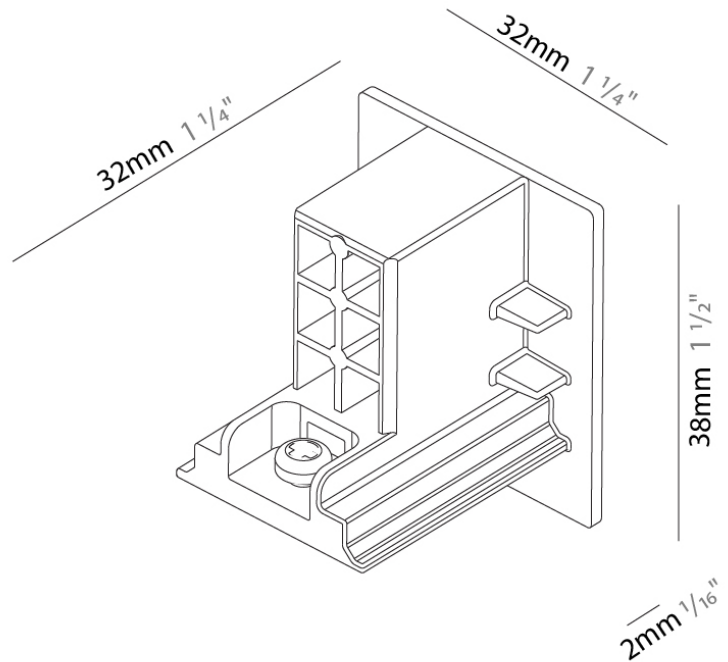

A3T019- COMPONENTS SURFACE

STR4100-

DESCRIPTION

Track - Surface - End Cap -

GENERAL

Brand: Prolicht

Division: Architectural

Mounting Type: Surface

PHYSICAL

Length (mm): 32

Length (in): 1 ¼

Width (mm): 32

Width (in): 1 ¼

Height (mm): 38

Height (in): 1 ½

Fixture Finish: WHI / BLK / GRY

Fixture Material: Aluminum

RATINGS AND CERTIFICATIONS

Certified By: Certified for North American Standards

IP rating: IP20