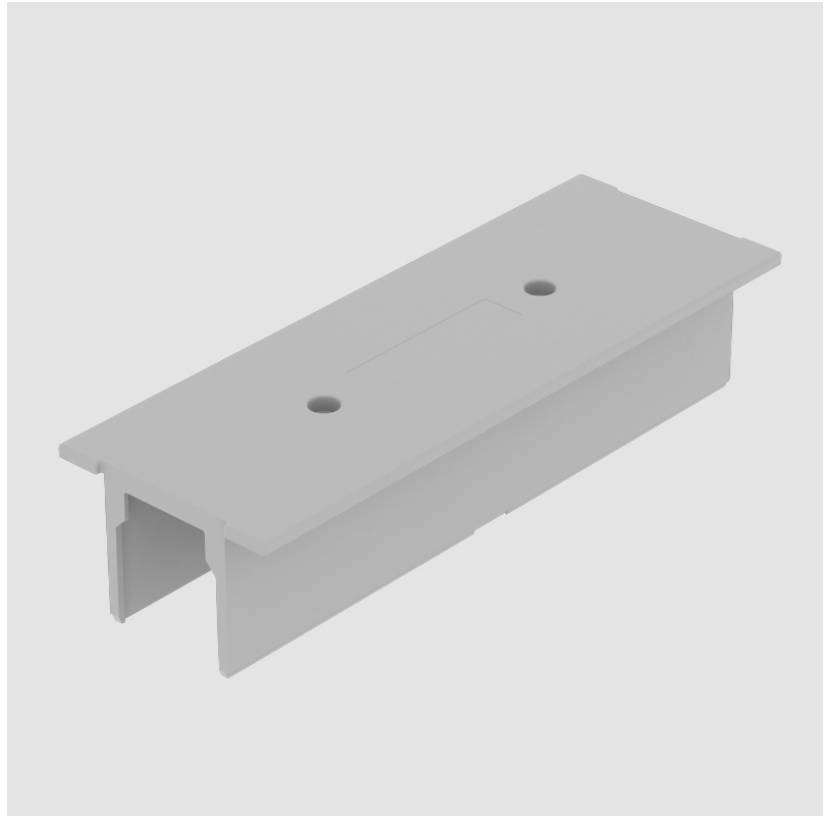

Length (mm): 148

Length (in): 5 ¹³/₁₆

Width (mm): 52

Width (in): 2 ¹/₁₆

Height (mm): 34

Height (in): 1 ⁵/₁₆

Fixture Finish: WHI / BLK / GRY

Fixture Material: Aluminum