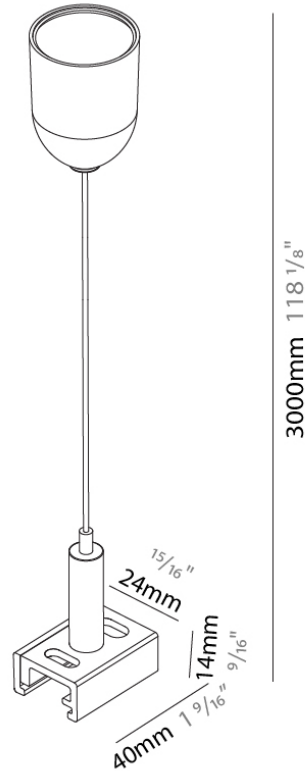

PROJECT	
TYPE	
NOTES	
QUANTITY	
DATE	

A3T019- COMPONENTS TRACK

STR510-

DESCRIPTION

Track - Suspension Cable Kit 3000mm -

GENERAL

Brand: Prolicht

Division: Architectural

Mounting Type: Track

PHYSICAL

Fixture Finish: WHI / BLK / GRY

Fixture Material: Aluminum

RATINGS AND CERTIFICATIONS

Certified By: Certified for North American Standards

IP rating: IP20