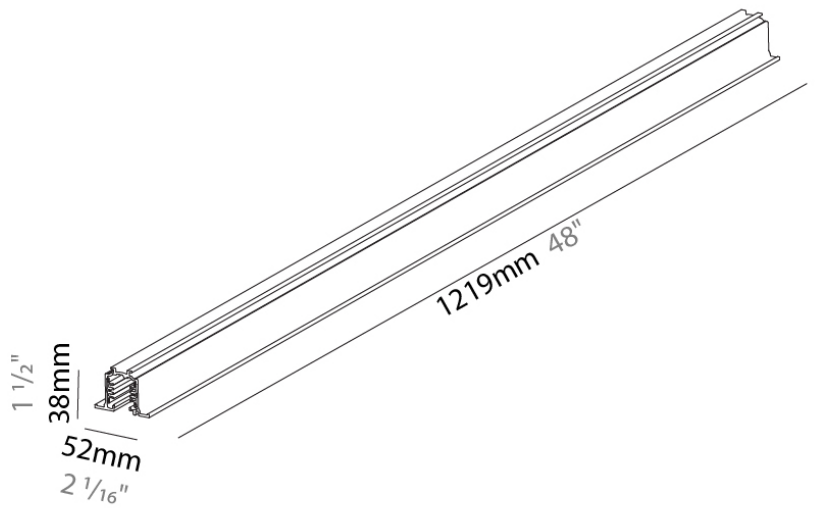

PROJECT	
TYPE	
NOTES	
QUANTITY	
DATE	

A3T019- COMPONENTS TRACK

STRR4400-

DESCRIPTION

Track - 4' Recessed Mount 3-Circuit Track - Gray

GENERAL

Brand: Prolicht
Division: Architectural
Mounting Type: Track

PHYSICAL

Shape: Rectangle
Length (mm): 1219
Length (in): 48
Width (mm): 32
Width (in): 1 1/4
Height (mm): 38
Height (in): 1 1/2
Fixture Finish: WHI / BLK / GRY
Fixture Material: Aluminum

RATINGS AND CERTIFICATIONS

Certified By: Certified for North American Standards
IP rating: IP20