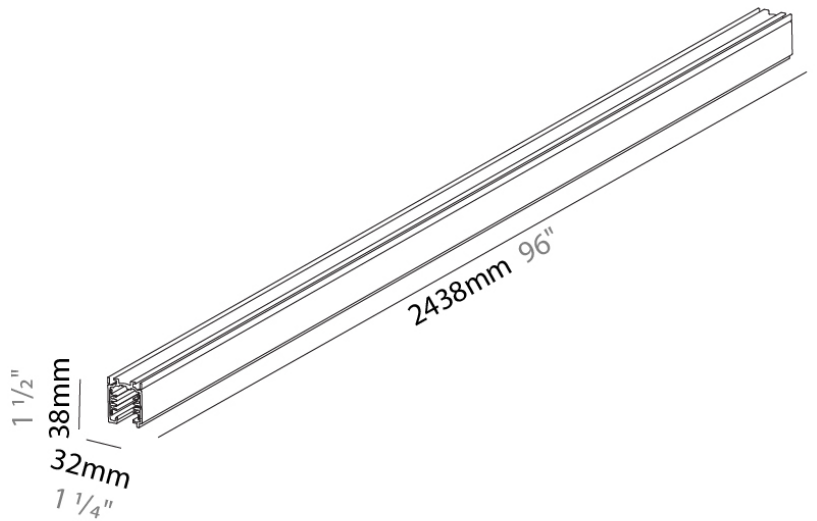

A3T019- COMPONENTS TRACK

STRS4800-

DESCRIPTION

Track - 8' Surface Mount 3-Circuit Track

GENERAL

Brand: Prolicht

Division: Architectural

Mounting Type: Track

PHYSICAL

Shape: Rectangle

Length (mm): 2438

Length (in): 96"

Width (mm): 32

Width (in): 1 1/4"

Height (mm): 38

Height (in): 1 1/2"

Fixture Finish: WHI / BLK / GRY

Fixture Material: Aluminum

ELECTRICAL

Driver Included: No

RATINGS AND CERTIFICATIONS

Certified By: Certified for North American Standards

IP rating: IP20