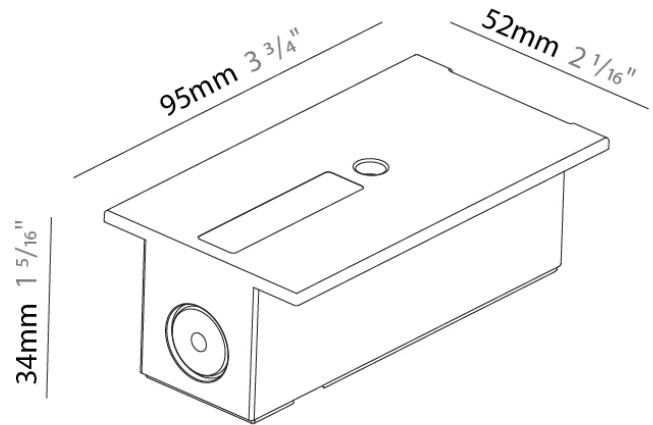

PHYSICAL

Length (mm): 40

Length (in): 1 ⁹/₁₆

Width (mm): 24

Width (in): 15/16

Height (mm): 14

Height (in): 9/16

Fixture Finish: WHI / BLK

Width (in): 2 ¹/₁₆

Height (mm): 34

Height (in): 1 ⁵/₁₆

Fixture Finish: WHI / BLK / GRY

Fixture Material: Aluminum

RATINGS AND CERTIFICATIONS

IP rating: IP20

A3T019- COMPONENTS TRACK

Length (mm): 148

Length (in): 5 ¹³/₁₆

Width (mm): 52

Width (in): 2 ¹/₁₆

Height (mm): 34

Height (in): 1 ⁵/₁₆

Fixture Finish: WHI / BLK / GRY

Fixture Material: Aluminum