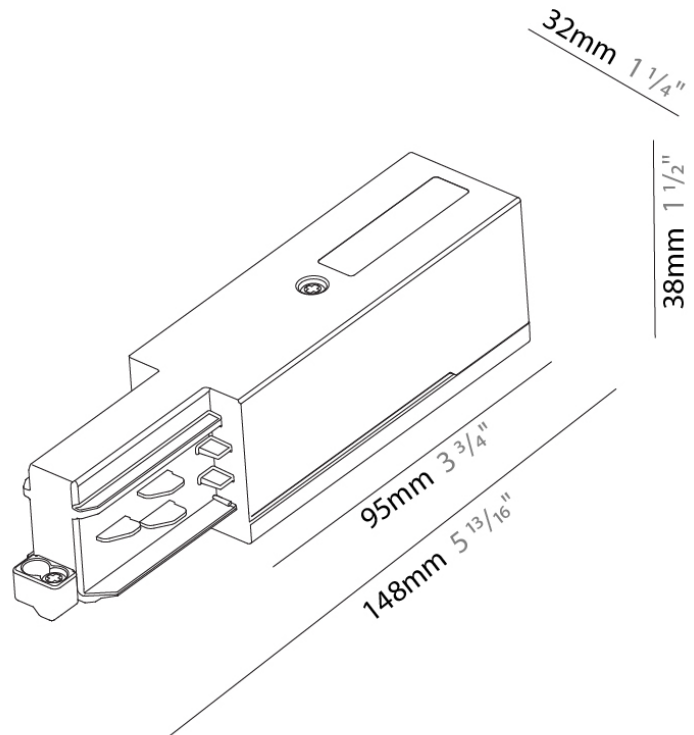

A3T019- COMPONENTS TRACK

STR1110-

DESCRIPTION

Track - End Feed - Right Side

GENERAL

Brand: Prolicht

Division: Architectural

Mounting Type: Track

PHYSICAL

Length (mm): 148

Length (in): 5 ¹³/₁₆

Width (mm): 32

Width (in): 1 ¹/₄

Height (mm): 38

Height (in): 1 ¹/₂

Fixture Finish: WHI / BLK / GRY

Fixture Material: Aluminum

RATINGS AND CERTIFICATIONS

Certified By: Certified for North American Standards

IP rating: IP20

A