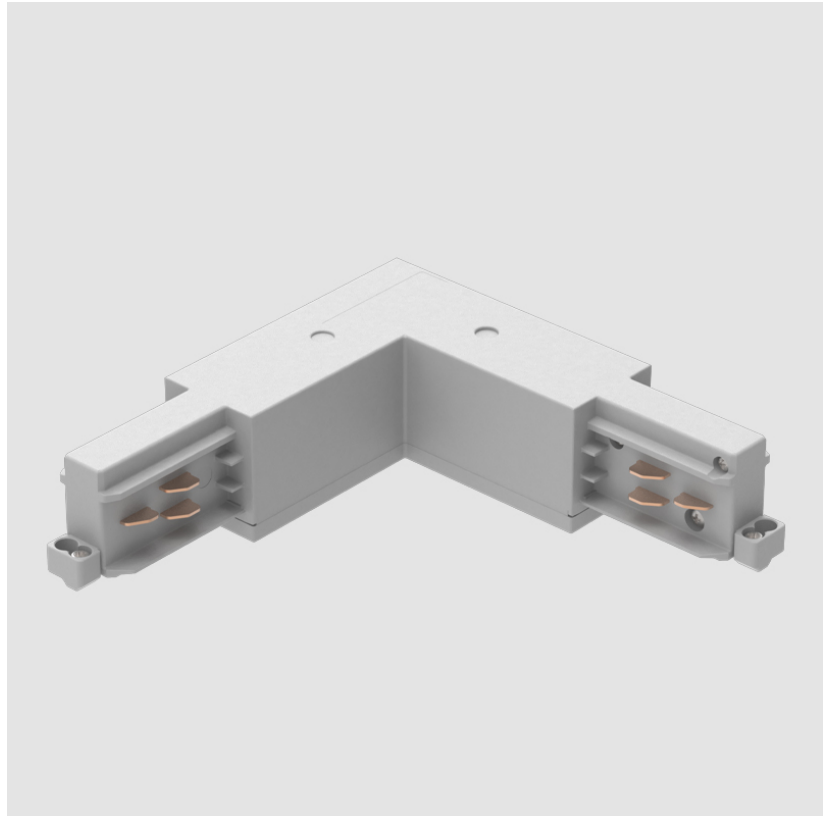

PROJECT	
TYPE	
NOTES	
QUANTITY	
DATE	

A3T019- COMPONENTS TRACK

STR3500-

DESCRIPTION

Track - 3-Circuit L-Connector, Inside Corner (Feedable)

GENERAL

Brand: Prolicht
Division: Architectural
Mounting Type: Track

PHYSICAL

Length (mm): 143
Length (in): 5 ⁵/₈
Width (mm): 32
Width (in): 1 ¹/₄
Height (mm): 38
Height (in): 1 ¹/₂
Fixture Finish: WHI / BLK / GRY
Fixture Material: Aluminum

RATINGS AND CERTIFICATIONS

Certified By: Certified for North American Standards
IP rating: IP20