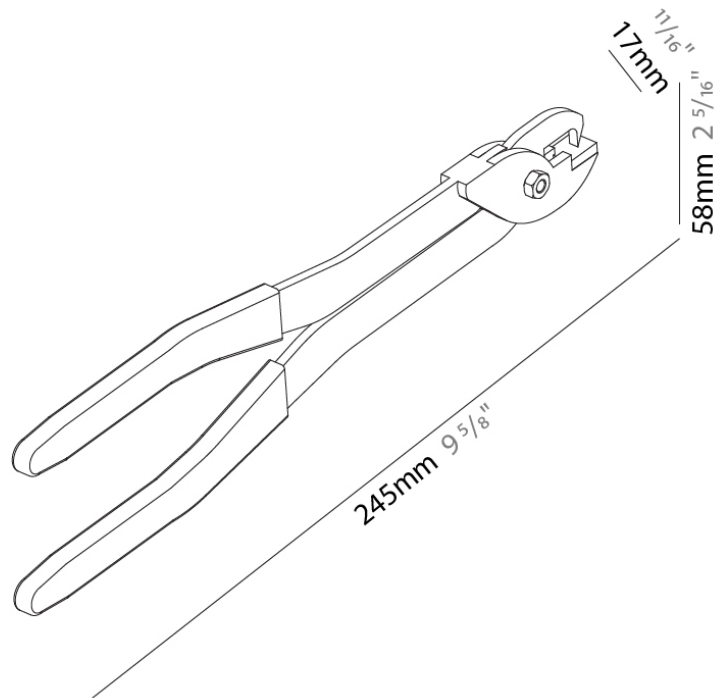

PROJECT	_____
TYPE	_____
NOTES	_____
QUANTITY	_____
DATE	_____

A3T019- COMPONENTS TRACK

STRV120

DESCRIPTION

Cutting Tool for Track Conductors

GENERAL

Brand: Prolicht

Division: Architectural

Mounting Type: Track

PHYSICAL

Length (mm): 245

Length (in): 9 ⁵/₈

Height (mm): 58

Height (in): 2 ⁵/₁₆

Fixture Material: Aluminum

ELECTRICAL

Driver Included: No

RATINGS AND CERTIFICATIONS

Certified By: Certified for North American Standards

IP rating: IP20

A