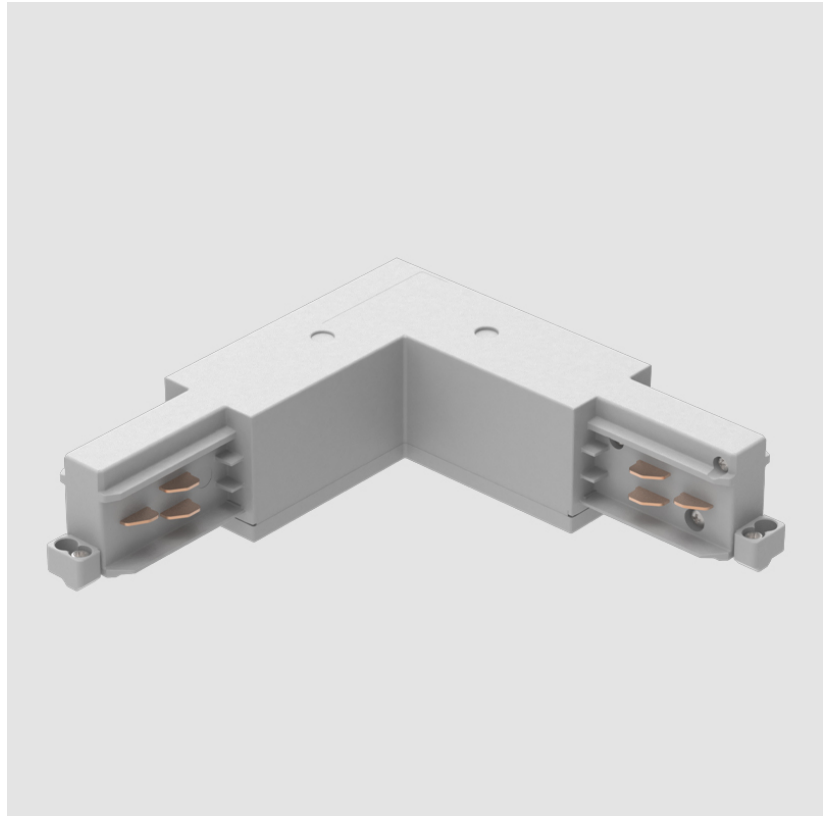

A3T019- COMPONENTS TRACK

STR1110-

DESCRIPTION

Track - End Feed - Right Side

GENERAL

Brand: Prolicht

Division: Architectural

Mounting Type: Track

Track - L-Connector, Outside Corner (Feedable) -

GENERAL

Brand: Prolicht
 Division: Architectural
 Mounting Type: Track

PHYSICAL

Length (mm): 143
 Length (in): 5 ⁵/₈
 Width (mm): 32
 Width (in): 1 ¹/₄
 Height (mm): 38
 Height (in): 1 ¹/₂
 Fixture Finish: WHI / BLK / GRY
 Fixture Material: Aluminum

RATINGS AND CERTIFICATIONS

Certified By: Certified for North American Standards
 IP rating: IP20

PROJECT	
TYPE	
NOTES	
QUANTITY	
DATE	

A3T019- COMPONENTS TRACK

STR3500-

DESCRIPTION

Track - 3-Circuit L-Connector, Inside Corner (Feedable)