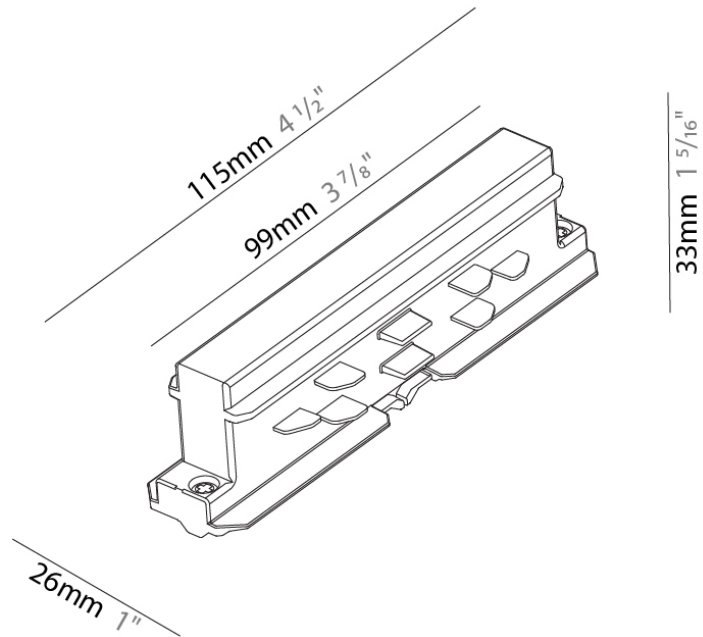

Height (in): 1 5/16"

Fixture Finish: WHI / BLK / GRY

Fixture Material: Aluminum

RATINGS AND CERTIFICATIONS

Certified By: Certified for North American Standards

IP rating: IP20

PROJECT	
TYPE	
NOTES	
QUANTITY	
DATE	