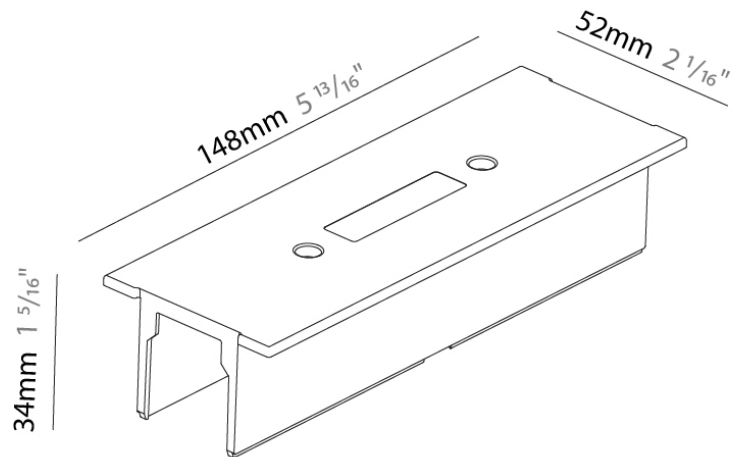

Width (in): 2 ¹/₁₆

Height (mm): 34

Height (in): 1 ⁵/₁₆

Fixture Finish: WHI / BLK / GRY

Fixture Material: Aluminum

RATINGS AND CERTIFICATIONS

IP rating: IP20

A3T019- COMPONENTS TRACK

Length (mm): 148

Length (in): 5 ¹³/₁₆

Width (mm): 52

Width (in): 2 ¹/₁₆

Height (mm): 34

Height (in): 1 ⁵/₁₆

Fixture Finish: WHI / BLK / GRY

Fixture Material: Aluminum

PHYSICAL

Length (mm): 100

Length (in): 3 ¹⁵/₁₆

Width (mm): 100

Width (in): 3 ¹⁵/₁₆

Height (mm): 34

Height (in): 1 ⁵/₁₆

Fixture Finish: WHI / BLK / GRY