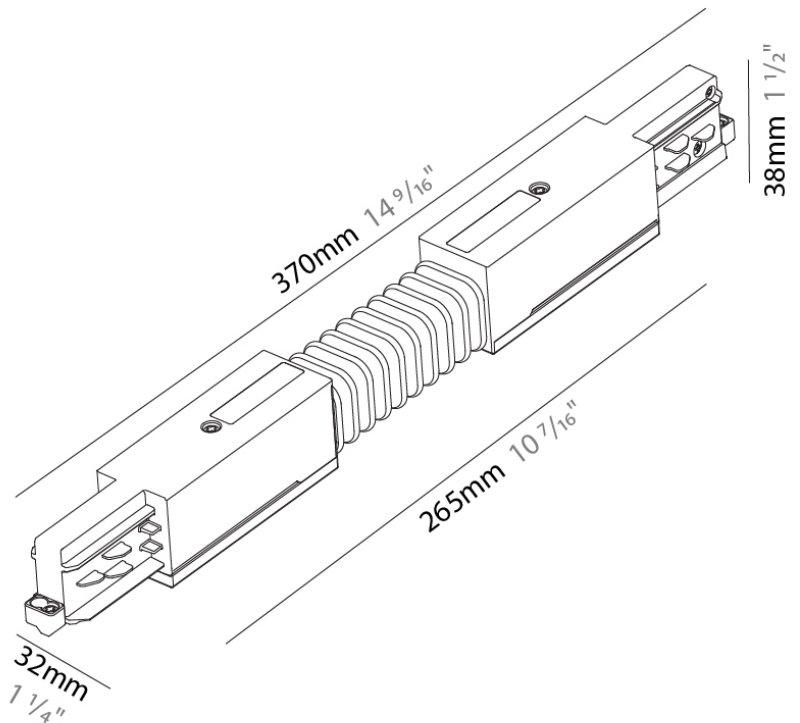

PROJECT	
TYPE	
NOTES	
QUANTITY	
DATE	

A3T019- COMPONENTS TRACK

STR2300-

DESCRIPTION

Track - Flexible Connector -

GENERAL

Brand: Prolicht

Division: Architectural

Mounting Type: Track

PHYSICAL

Length (mm): 370

Length (in): 14 ⁹/₁₆

Width (mm): 32

Width (in): 1 ¹/₁₆

Height (mm): 38

Height (in): 1 ⁹/₁₆

Fixture Finish: WHI / BLK / GRY

Fixture Material: Aluminum

RATINGS AND CERTIFICATIONS

Certified By: Certified for North American Standards

IP rating: IP20