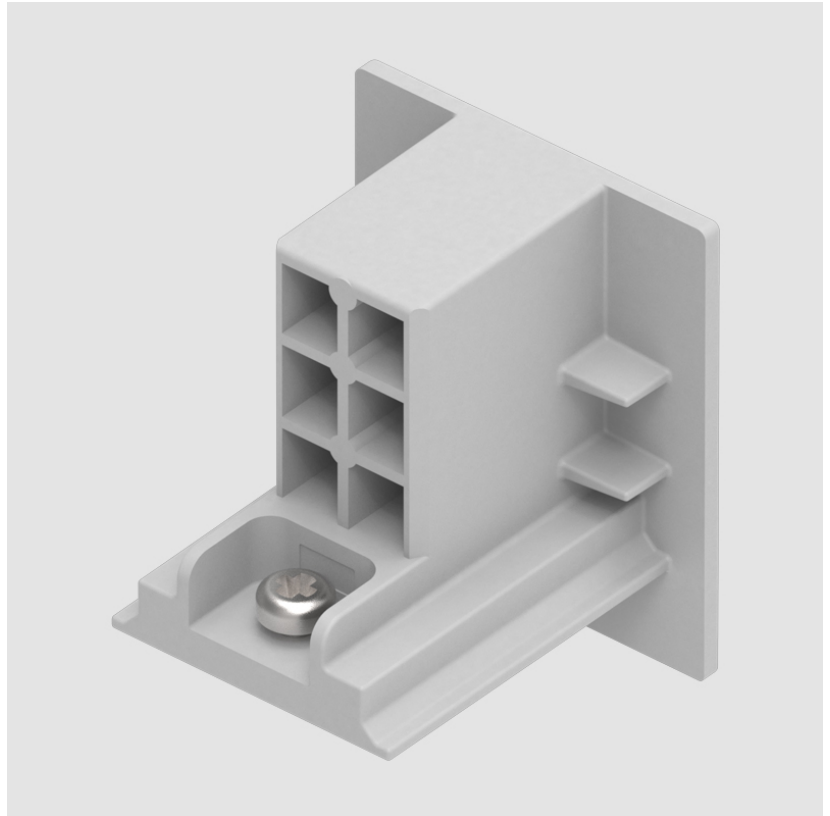

A3T019- COMPONENTS SURFACE

STR4100-

DESCRIPTION

Track - Surface - End Cap -

GENERAL

Brand: Prolicht

Division: Architectural

Mounting Type: Surface

PHYSICAL

Length (mm): 32

Length (in): 1 ¼

Width (mm): 32

Width (in): 1 ¼

Height (mm): 38

Height (in): 1 ½

Fixture Finish: WHI / BLK / GRY

Fixture Material: Aluminum

RATINGS AND CERTIFICATIONS

Certified By: Certified for North American Standards

IP rating: IP20