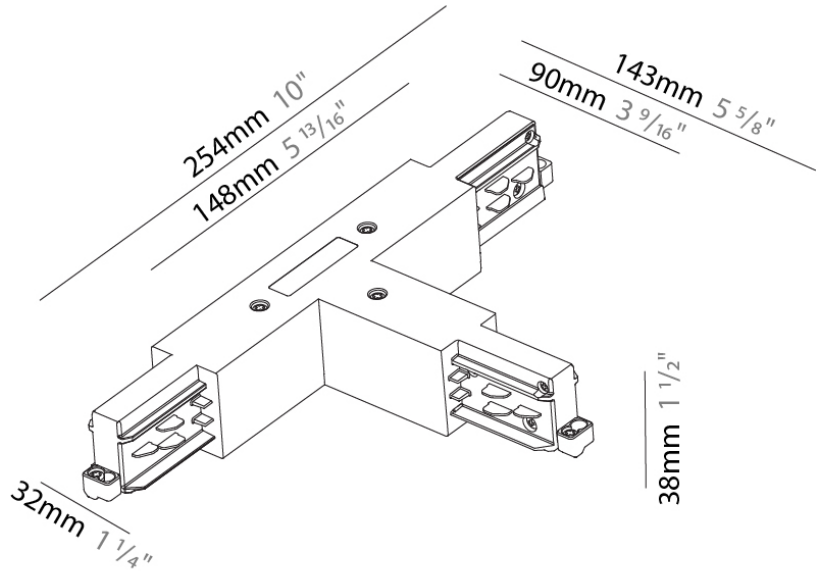

A3T022- COMPONENTS TRACK

STR3900-

DESCRIPTION

Track - T-Connector, Inside (Feedable) -

GENERAL

Brand: Prolicht

Division: Architectural

Mounting Type: Track

PHYSICAL

Length (mm): 254

Length (in): 10

Width (mm): 143

Width (in): $5 \frac{13}{16}$

Height (mm): 38

Height (in): $1 \frac{1}{2}$

Fixture Finish: WHI / BLK / GRY

Fixture Material: Aluminum

RATINGS AND CERTIFICATIONS

Certified By: Certified for North American Standards

IP rating: IP20