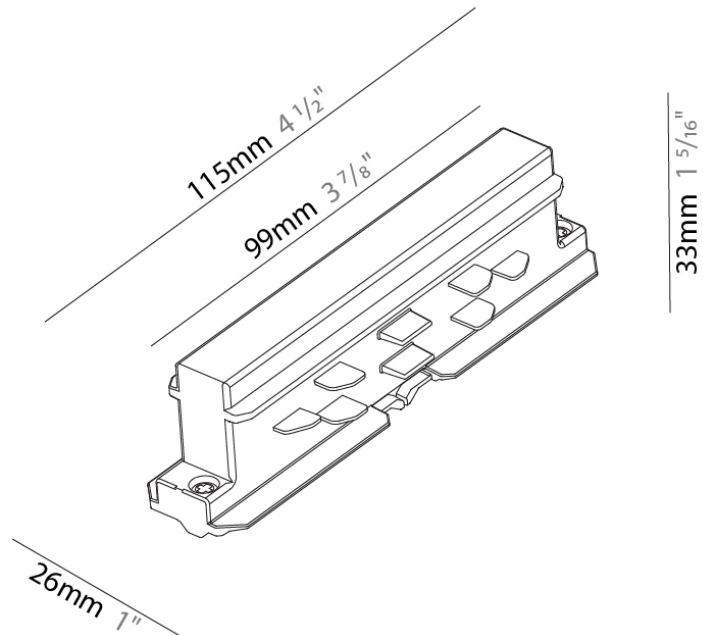

A3T022- COMPONENTS TRACK

STR2100-

DESCRIPTION

Track - Straight Connector -

GENERAL

Brand: Prolicht

Division: Architectural

Mounting Type: Track

PHYSICAL

Length (mm): 115

Length (in): 4 1/2"

Width (mm): 26

Width (in): 1"

Height (mm): 33

Height (in): 1 5/16"

Fixture Finish: WHI / BLK / GRY

Fixture Material: Aluminum

RATINGS AND CERTIFICATIONS

Certified By: Certified for North American Standards

IP rating: IP20