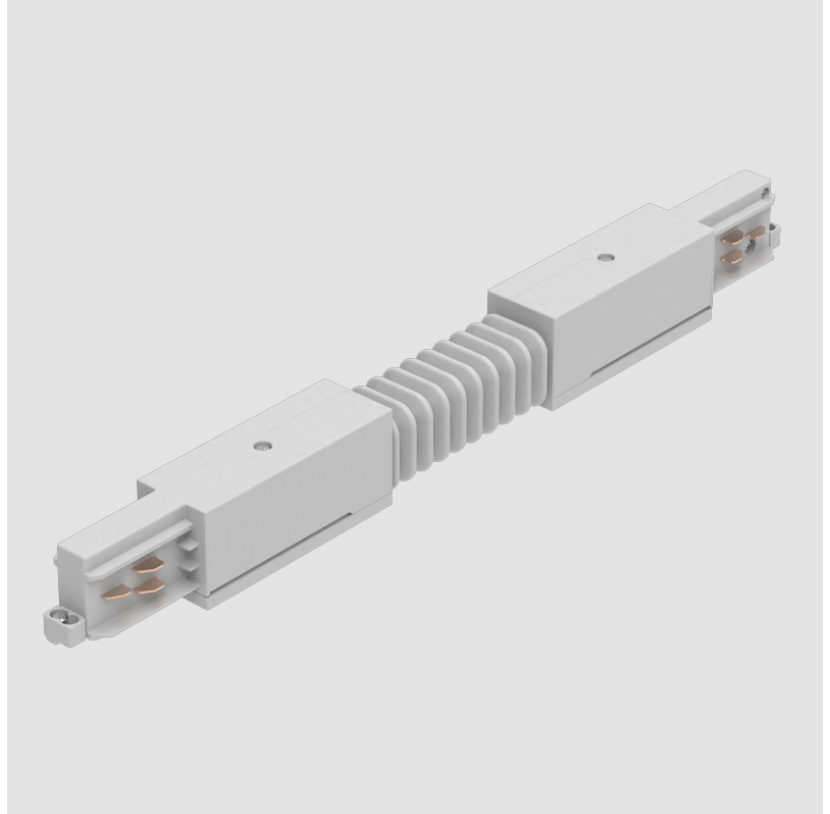

PROJECT	
TYPE	
NOTES	
QUANTITY	
DATE	

A3T022- COMPONENTS TRACK

STR2300-

DESCRIPTION

Track - Flexible Connector -

GENERAL

Brand: Prolicht

Division: Architectural

Mounting Type: Track

PHYSICAL

Length (mm): 370

Length (in): 14 ⁹/₁₆"

Width (mm): 32

Width (in): 1 ¹/₄"

Height (mm): 38

Height (in): 1 ⁵/₁₆"

Fixture Finish: WHI / BLK / GRY

Fixture Material: Aluminum

RATINGS AND CERTIFICATIONS

Certified By: Certified for North American Standards

IP rating: IP20