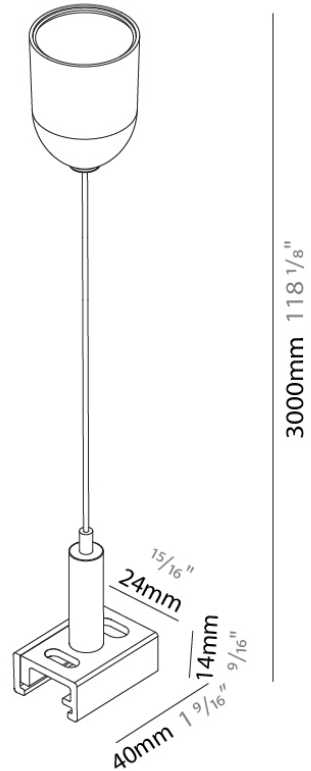

PROJECT	
TYPE	
NOTES	
QUANTITY	
DATE	

A3T022- COMPONENTS TRACK

STR510-

DESCRIPTION
Track - Suspension Cable Kit 3000mm -

GENERAL
Brand: Prolicht
Division: Architectural
Mounting Type: Track

PHYSICAL
Fixture Finish: WHI / BLK / GRY
Fixture Material: Aluminum

RATINGS AND CERTIFICATIONS
Certified By: Certified for North American Standards
IP rating: IP20