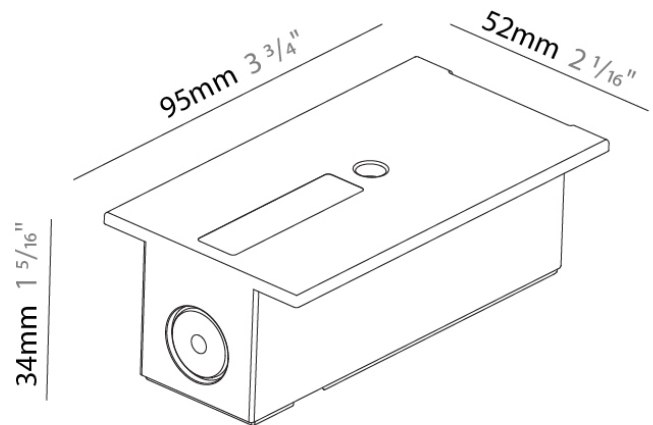

PROJECT	_____
TYPE	_____
NOTES	_____
QUANTITY	_____
DATE	_____

A3T022- COMPONENTS TRACK

STR9001R-

DESCRIPTION

Track - Cover End Power Supply

GENERAL

Brand: Prolicht

Division: Architectural

Mounting Type: Track

PHYSICAL

Length (mm): 95

Length (in): 3 ³/₄

Width (mm): 52

Width (in): 2 ¹/₁₆

Height (mm): 34

Height (in): 1 ⁵/₁₆

Fixture Finish: WHI / BLK / GRY

Fixture Material: Aluminum

RATINGS AND CERTIFICATIONS

IP rating: IP20