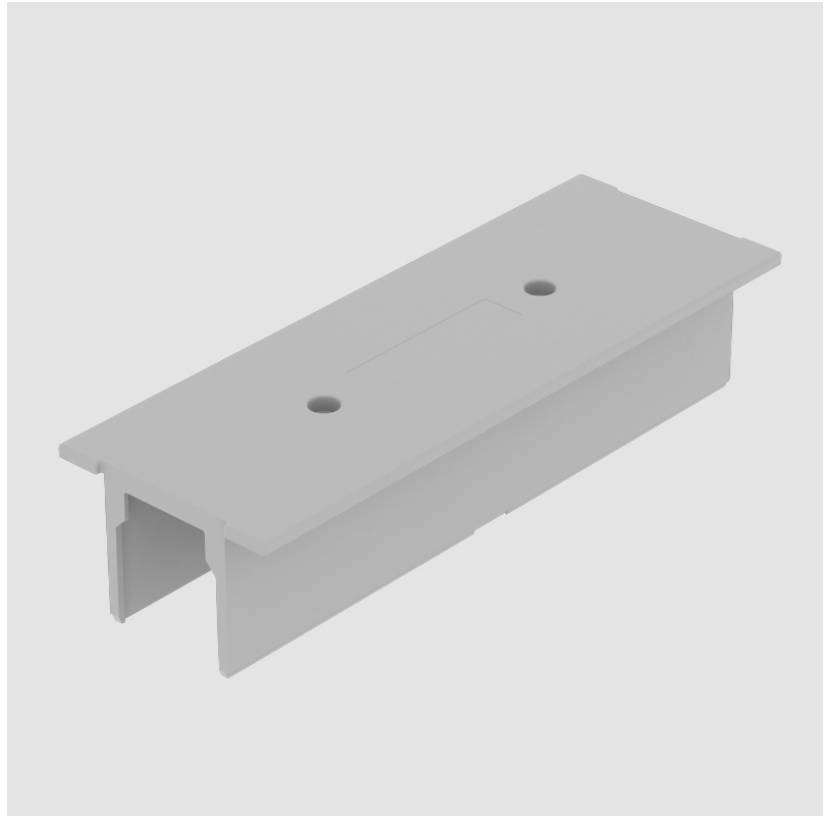

PROJECT	_____
TYPE	_____
NOTES	_____
QUANTITY	_____
DATE	_____

A3T022- COMPONENTS TRACK

STR9010R-

DESCRIPTION

Track - Cover Mid Power Supply

GENERAL

Brand: Prolicht

Division: Architectural

Mounting Type: Track

PHYSICAL

Length (mm): 148

Length (in): 5 ¹³/₁₆

Width (mm): 52

Width (in): 2 ¹/₁₆

Height (mm): 34

Height (in): 1 ⁵/₁₆

Fixture Finish: WHI / BLK / GRY

Fixture Material: Aluminum