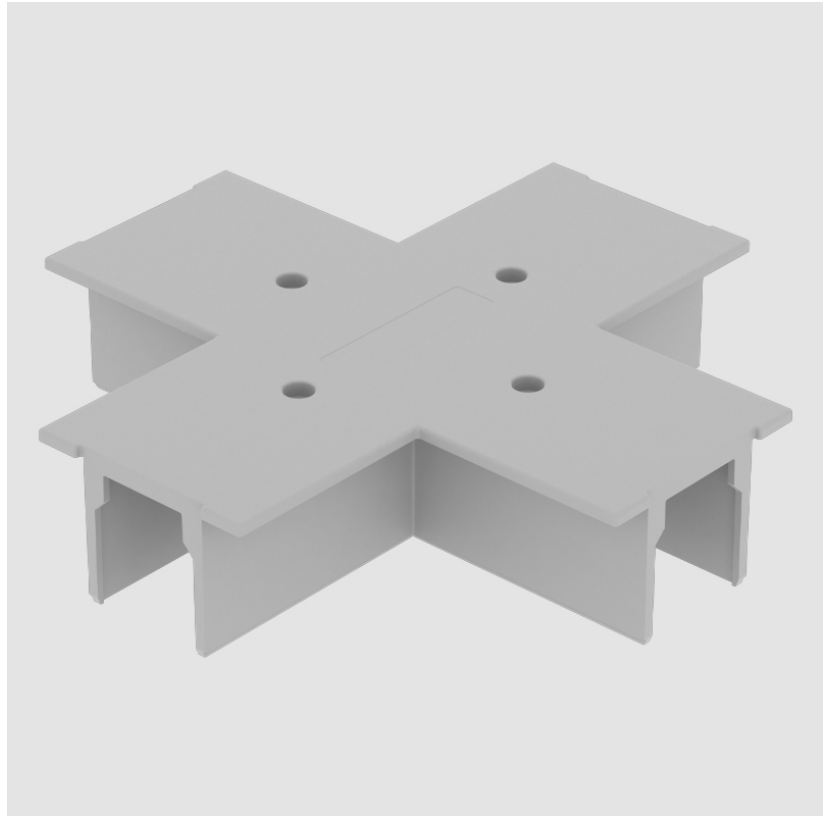

A3T022- COMPONENTS TRACK

PROJECT _____

TYPE _____

NOTES _____

QUANTITY _____

DATE _____

STR9017R-

DESCRIPTION

Track - Cover Cross Connector

GENERAL

Brand: Prolicht

Division: Architectural

Mounting Type: Track

PHYSICAL

Length (mm): 148

Length (in): 5 ¹³/₁₆

Width (mm): 148

Width (in): 5 ¹³/₁₆

Height (mm): 34

Height (in): 1 ⁵/₁₆

Fixture Finish: WHI / BLK / GRY

Fixture Material: Aluminum

A