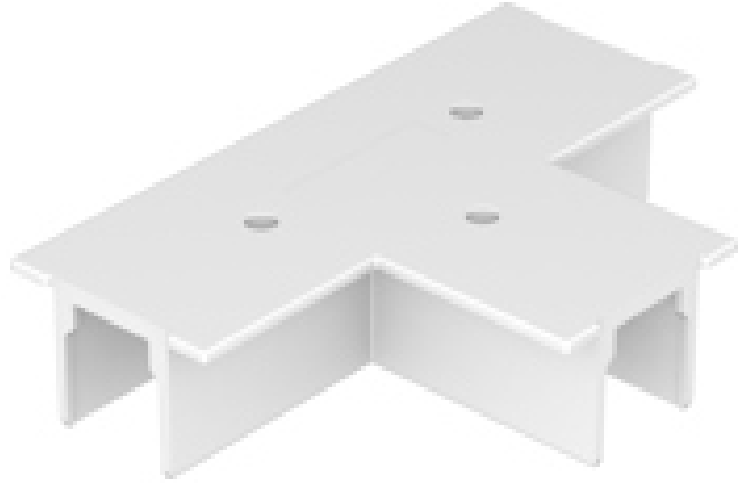

#### PHYSICAL

Length (mm): 148
Length (in): 5 <sup>13</sup> / <sub>16</sub>
Width (mm): 100
Width (in): 3 <sup>15</sup> / <sub>16</sub>
Height (mm): 34
Height (in): 1 <sup>5</sup> / <sub>16</sub>
Fixture Finish: WHI / BLK / GRY
Fixture Material: Aluminum