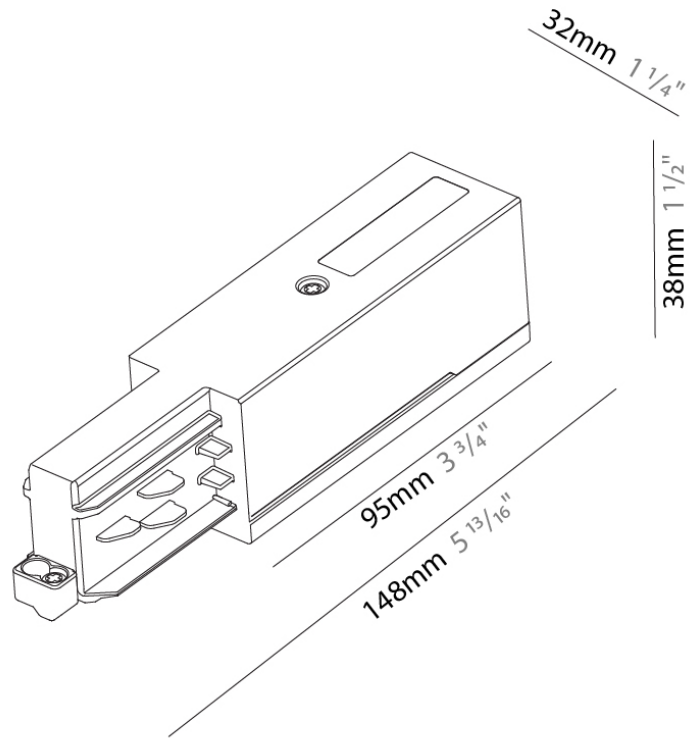

A3T022- COMPONENTS TRACK

STR1110-

DESCRIPTION
Track - End Feed - Right Side

GENERAL
Brand: Prolicht
Division: Architectural
Mounting Type: Track

PHYSICAL
Length (mm): 148
Length (in): 5 ¹³/₁₆
Width (mm): 32
Width (in): 1 ¹/₄
Height (mm): 38
Height (in): 1 ¹/₂
Fixture Finish: WHI / BLK / GRY
Fixture Material: Aluminum

RATINGS AND CERTIFICATIONS
Certified By: Certified for North American Standards
IP rating: IP20