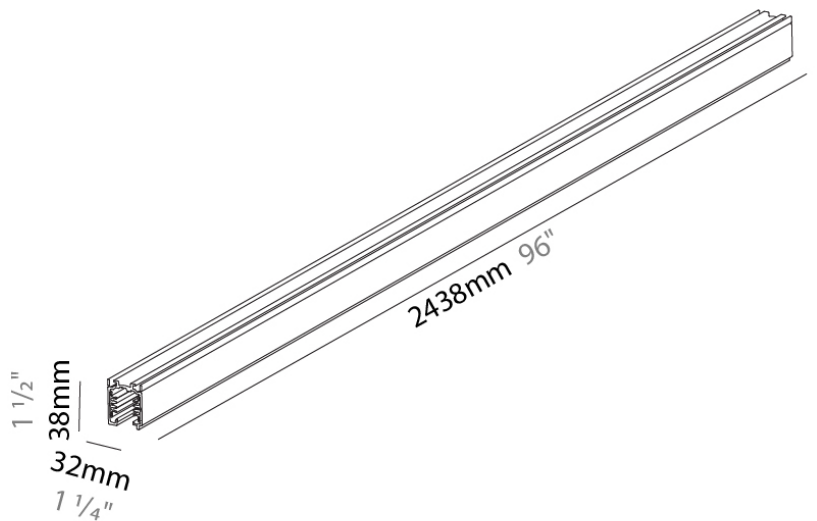

A3T022- COMPONENTS TRACK

STRS4800-

DESCRIPTION

Track - 8' Surface Mount 3-Circuit Track

GENERAL

Brand: Prolicht

Division: Architectural

Mounting Type: Track

PHYSICAL

Shape: Rectangle

Length (mm): 2438

Length (in): 96"

Width (mm): 32

Width (in): 1 1/4"

Height (mm): 38

Height (in): 1 1/2"

Fixture Finish: WHI / BLK / GRY

Fixture Material: Aluminum

ELECTRICAL

Driver Included: No

RATINGS AND CERTIFICATIONS

Certified By: Certified for North American Standards

IP rating: IP20