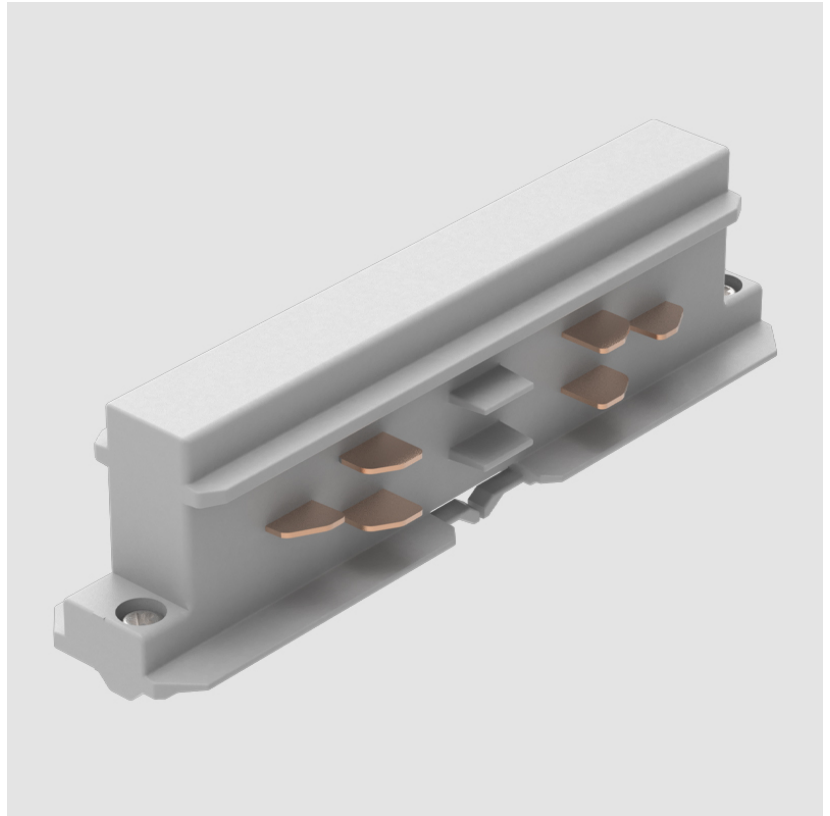

A3T022- COMPONENTS TRACK

STR2100-

DESCRIPTION

Track - Straight Connector -

GENERAL

Brand: Prolicht

Division: Architectural

Mounting Type: Track

PHYSICAL

Length (mm): 115

Length (in): 4 1/2"

Width (mm): 26

Width (in): 1"

Height (mm): 33

Height (in): 1 5/16"

Fixture Finish: WHI / BLK / GRY

Fixture Material: Aluminum

RATINGS AND CERTIFICATIONS

Certified By: Certified for North American Standards

IP rating: IP20