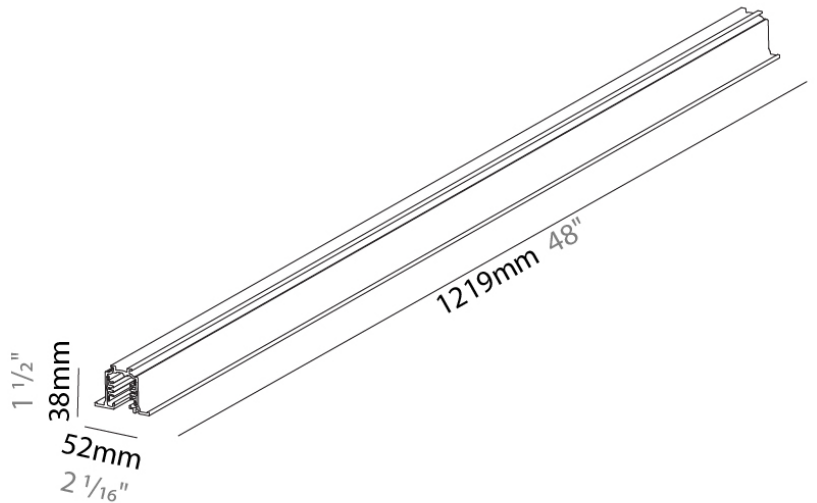

A3T022- COMPONENTS TRACK

STRR4400-

DESCRIPTION

Track - 4' Recessed Mount 3-Circuit Track - Gray

GENERAL

Brand: Prolicht

Division: Architectural

Mounting Type: Track

PHYSICAL

Shape: Rectangle

Length (mm): 1219

Length (in): 48

Width (mm): 32

Width (in): 1 1/4

Height (mm): 38

Height (in): 1 1/2

Fixture Finish: WHI / BLK / GRY

Fixture Material: Aluminum

RATINGS AND CERTIFICATIONS

Certified By: Certified for North American Standards

IP rating: IP20