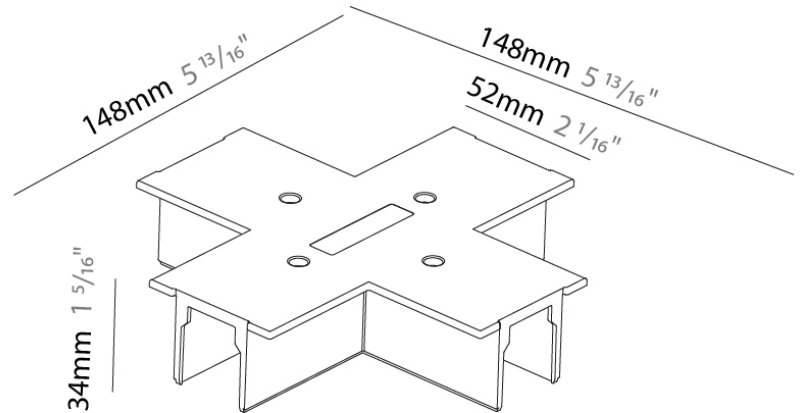

A3T022- COMPONENTS TRACK

PROJECT _____

TYPE _____

NOTES _____

QUANTITY _____

DATE _____

STR9017R-

DESCRIPTION

Track - Cover Cross Connector

GENERAL

Brand: Prolicht

Division: Architectural

Mounting Type: Track

PHYSICAL

Length (mm): 148

Length (in): 5 ¹³/₁₆

Width (mm): 148

Width (in): 5 ¹³/₁₆

Height (mm): 34

Height (in): 1 ⁵/₁₆

Fixture Finish: WHI / BLK / GRY

Fixture Material: Aluminum

A