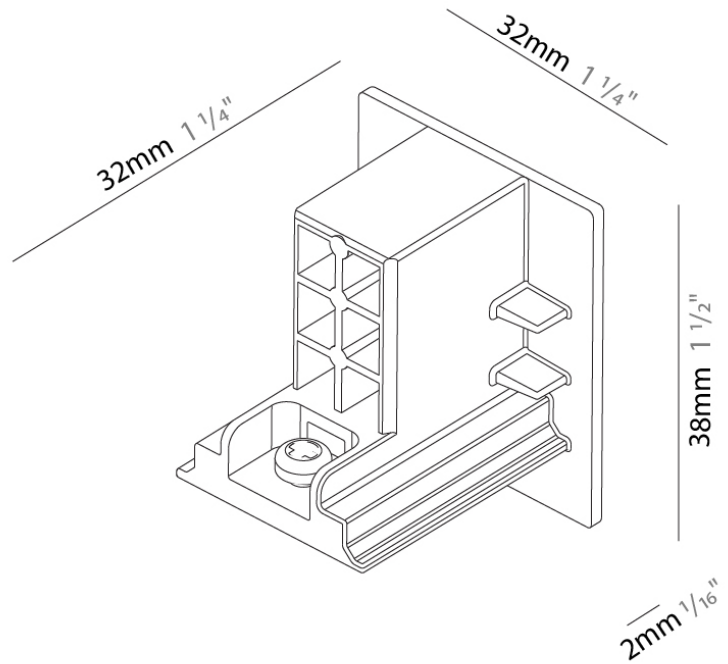

A3T022- COMPONENTS SURFACE

STR4100-

DESCRIPTION

Track - Surface - End Cap -

GENERAL

Brand: Prolicht

Division: Architectural

Mounting Type: Surface

PHYSICAL

Length (mm): 32

Length (in): 1 ¼

Width (mm): 32

Width (in): 1 ¼

Height (mm): 38

Height (in): 1 ½

Fixture Finish: WHI / BLK / GRY

Fixture Material: Aluminum

RATINGS AND CERTIFICATIONS

Certified By: Certified for North American Standards

IP rating: IP20