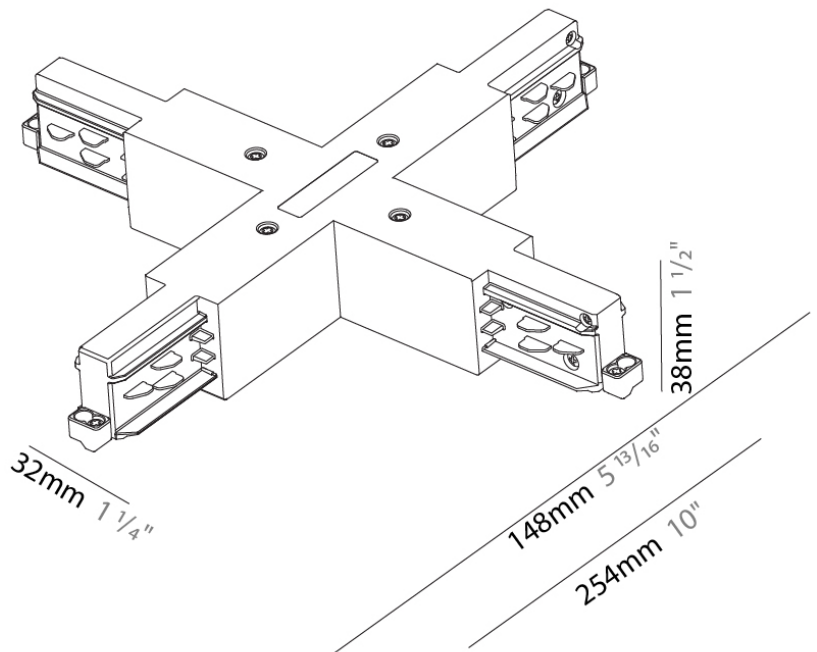

A3T022- COMPONENTS TRACK

STR380-

DESCRIPTION

Track - X-Connector (Feedable) -

GENERAL

Brand: Prolicht

Division: Architectural

Mounting Type: Track

PHYSICAL

Length (mm): 148

Length (in): 5 ¹³/₁₆"

Width (mm): 148

Width (in): 5 ¹³/₁₆"

Height (mm): 38

Height (in): 1 ¹/₂"

Fixture Finish: WHI / BLK / GRY

Fixture Material: Aluminum

RATINGS AND CERTIFICATIONS

Certified By: Certified for North American Standards

IP rating: IP20