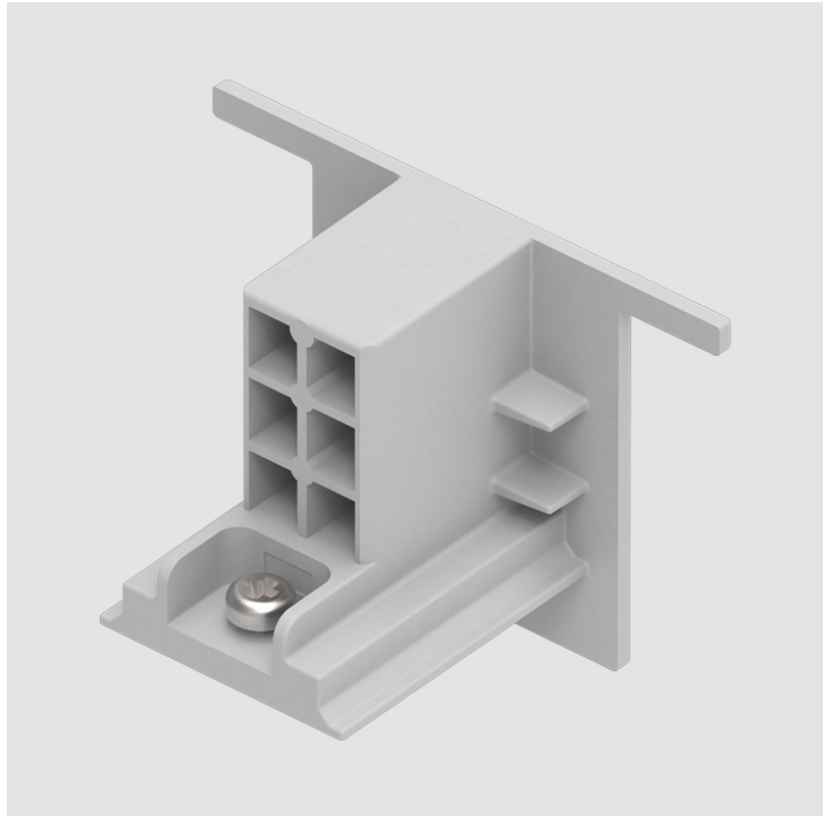

A3T022- COMPONENTS SURFACE

STRR4100-

DESCRIPTION
Track - Recessed - End Cap -

GENERAL
Brand: Prolicht
Division: Architectural
Mounting Type: Surface

PHYSICAL
Length (mm): 32
Length (in): 1 ¼
Width (mm): 32
Width (in): 1 ¼
Height (mm): 38
Height (in): 1 ½
Fixture Finish: WHI / BLK / GRY
Fixture Material: Aluminum

RATINGS AND CERTIFICATIONS
Certified By: Certified for North American Standards
IP rating: IP20