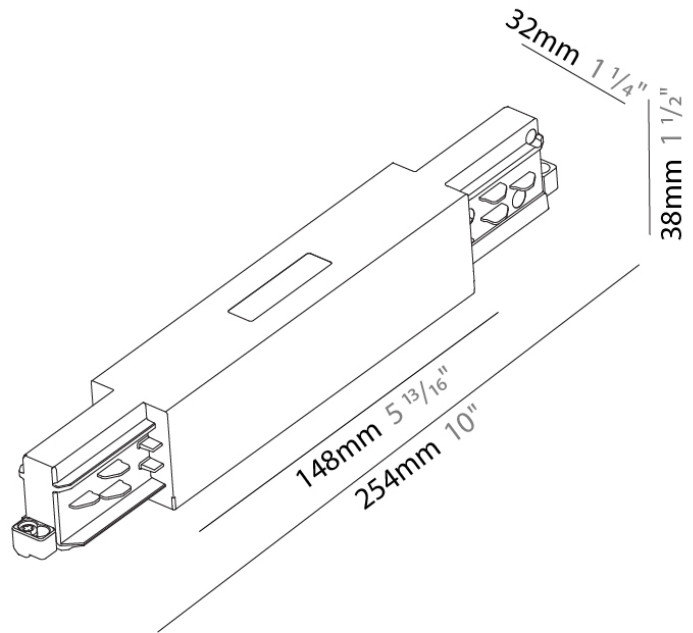

PROJECT	_____
TYPE	_____
NOTES	_____
QUANTITY	_____
DATE	_____

A3T022- COMPONENTS TRACK

STR141-

DESCRIPTION

Track - Central Feed -

GENERAL

Brand: Prolicht

Division: Architectural

Mounting Type: Track

PHYSICAL

Length (mm): 254

Length (in): 10

Width (mm): 32

Width (in): 1 1/4

Height (mm): 38

Height (in): 1 5/16

Fixture Finish: WHI / BLK / GRY

Fixture Material: Aluminum

RATINGS AND CERTIFICATIONS

Certified By: Certified for North American Standards

IP rating: IP20

A