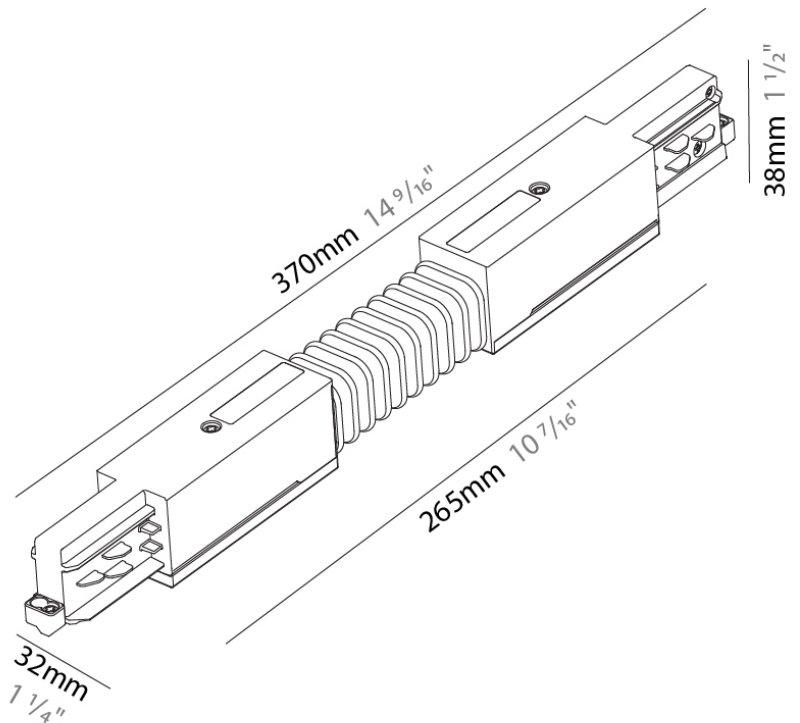

PROJECT	
TYPE	
NOTES	
QUANTITY	
DATE	

A3T022- COMPONENTS TRACK

STR2300-

DESCRIPTION

Track - Flexible Connector -

GENERAL

Brand: Prolicht

Division: Architectural

Mounting Type: Track

PHYSICAL

Length (mm): 370

Length (in): 14 ⁹/₁₆"

Width (mm): 32

Width (in): 1 ¹/₄"

Height (mm): 38

Height (in): 1 ⁵/₁₆"

Fixture Finish: WHI / BLK / GRY

Fixture Material: Aluminum

RATINGS AND CERTIFICATIONS

Certified By: Certified for North American Standards

IP rating: IP20