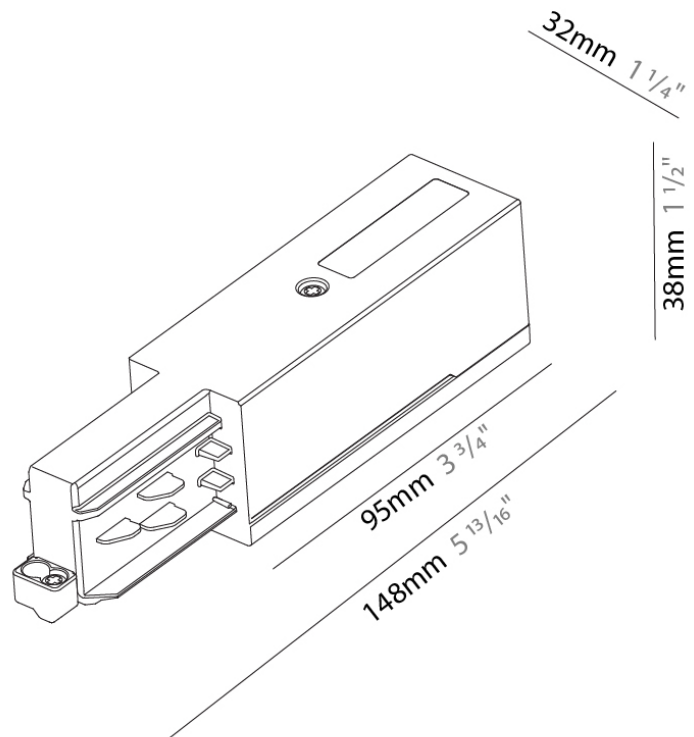

A3T022- COMPONENTS TRACK

STR121-

DESCRIPTION

Track - End Feed - Left Side

GENERAL

Brand: Prolicht

Division: Architectural

Mounting Type: Track

PHYSICAL

Length (mm): 148

Length (in): 5 ¹³/₁₆

Width (mm): 32

Width (in): 1 ¹/₄

Height (mm): 38

Height (in): 1 ¹/₂

Fixture Finish: WHI / BLK / GRY

Fixture Material: Aluminum

RATINGS AND CERTIFICATIONS

Certified By: Certified for North American Standards

IP rating: IP20

A