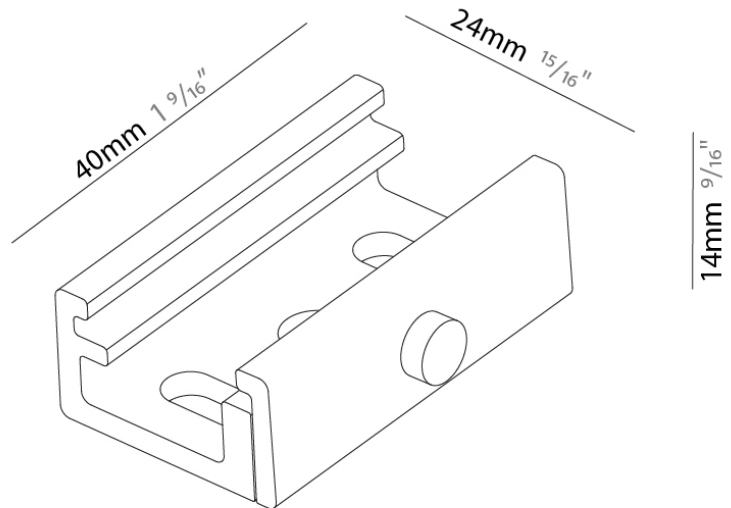

A3T022- COMPONENTS TRACK

STR512-

DESCRIPTION

Track - Ceiling Mounting Bracket

GENERAL

Brand: Prolicht

Division: Architectural

Mounting Type: Track

PHYSICAL

Length (mm): 40

Length (in): 1 ⁹/₁₆"

Width (mm): 24

Width (in): 15/16"

Height (mm): 14

Height (in): 9/16"

Fixture Finish: WHI / BLK

Fixture Material: Aluminum

RATINGS AND CERTIFICATIONS

Certified By: Certified for North American Standards

IP rating: IP20