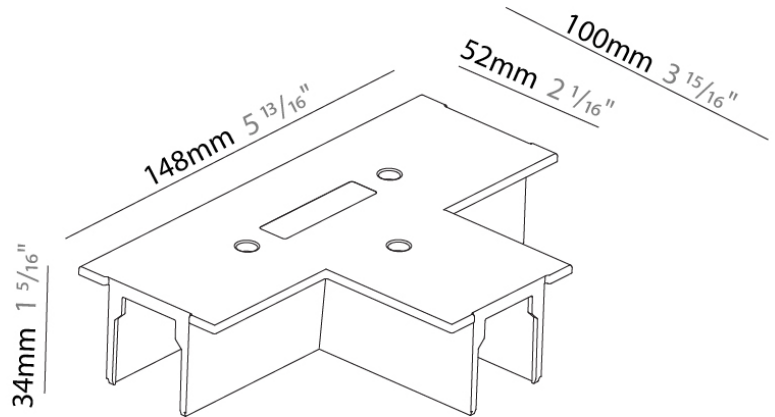

#### PHYSICAL

Length (mm): 148
Length (in): 5 <sup>13</sup> / <sub>16</sub>
Width (mm): 100
Width (in): 3 <sup>15</sup> / <sub>16</sub>
Height (mm): 34
Height (in): 1 <sup>5</sup> / <sub>16</sub>
Fixture Finish: WHI / BLK / GRY
Fixture Material: Aluminum