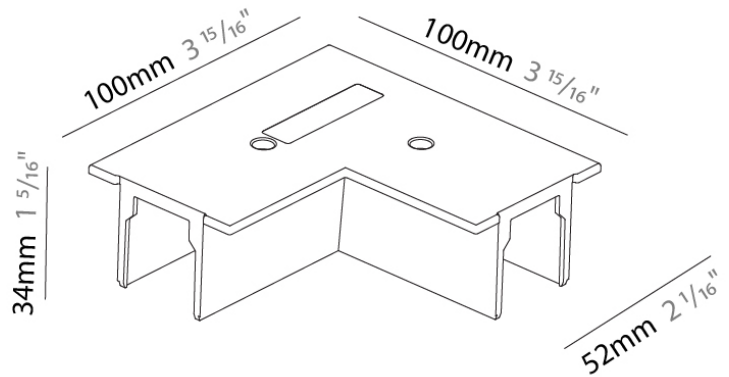

A3T022- COMPONENTS TRACK

STR9011R-

DESCRIPTION

Track - Cover Corner Connector

GENERAL

Brand: Prolicht

Division: Architectural

Mounting Type: Track

PHYSICAL

Length (mm): 100

Length (in): 3 ¹⁵/₁₆"

Width (mm): 100

Width (in): 3 ¹⁵/₁₆"

Height (mm): 34

Height (in): 1 ⁵/₁₆"

Fixture Finish: WHI / BLK / GRY

Fixture Material: Aluminum