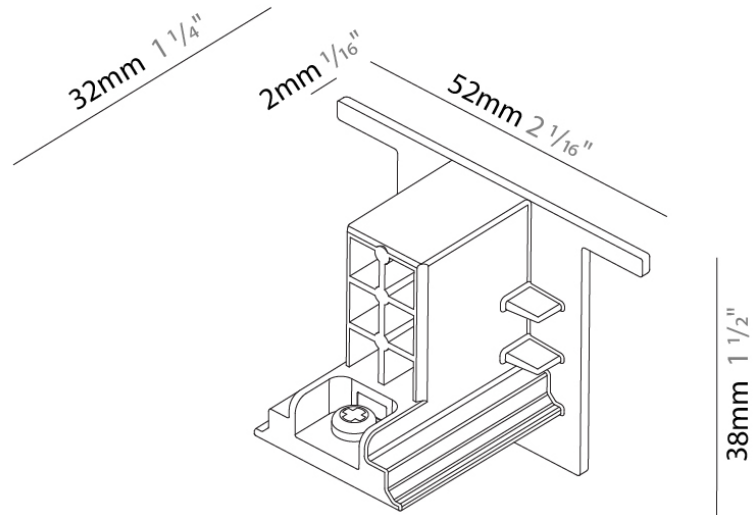

A3T022- COMPONENTS SURFACE

STRR4100-

DESCRIPTION
Track - Recessed - End Cap -

GENERAL
Brand: Prolicht
Division: Architectural
Mounting Type: Surface

PHYSICAL
Length (mm): 32
Length (in): 1 ¼
Width (mm): 32
Width (in): 1 ¼
Height (mm): 38
Height (in): 1 ½
Fixture Finish: WHI / BLK / GRY
Fixture Material: Aluminum

RATINGS AND CERTIFICATIONS
Certified By: Certified for North American Standards
IP rating: IP20