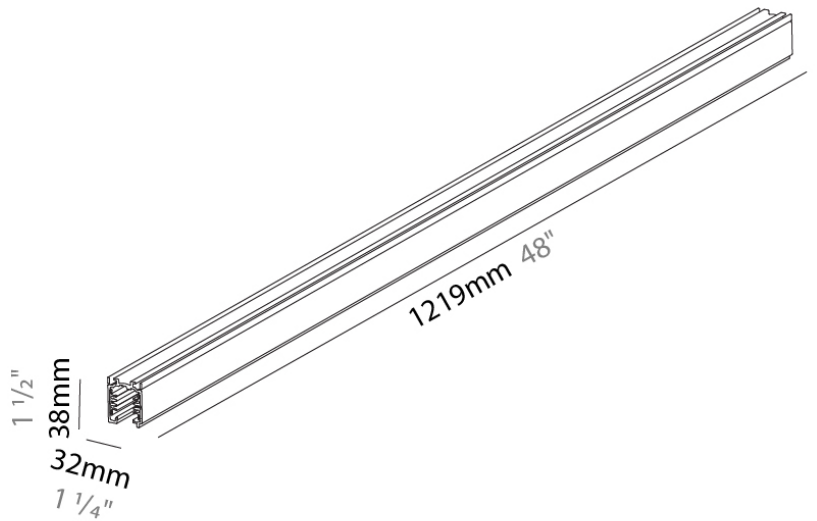

A3T022- COMPONENTS TRACK

STRS4400-

DESCRIPTION

Track - 4' Surface Mount 3-Circuit Track

GENERAL

Brand: Prolicht

Division: Architectural

Mounting Type: Track

PHYSICAL

Shape: Rectangle

Length (mm): 1219

Length (in): 48

Width (mm): 32

Width (in): 1 1/4

Height (mm): 38

Height (in): 1 1/2

Fixture Finish: WHI / BLK / GRY

Fixture Material: Aluminum

ELECTRICAL

Driver Included: No

RATINGS AND CERTIFICATIONS

Certified By: Certified for North American Standards

IP rating: IP20