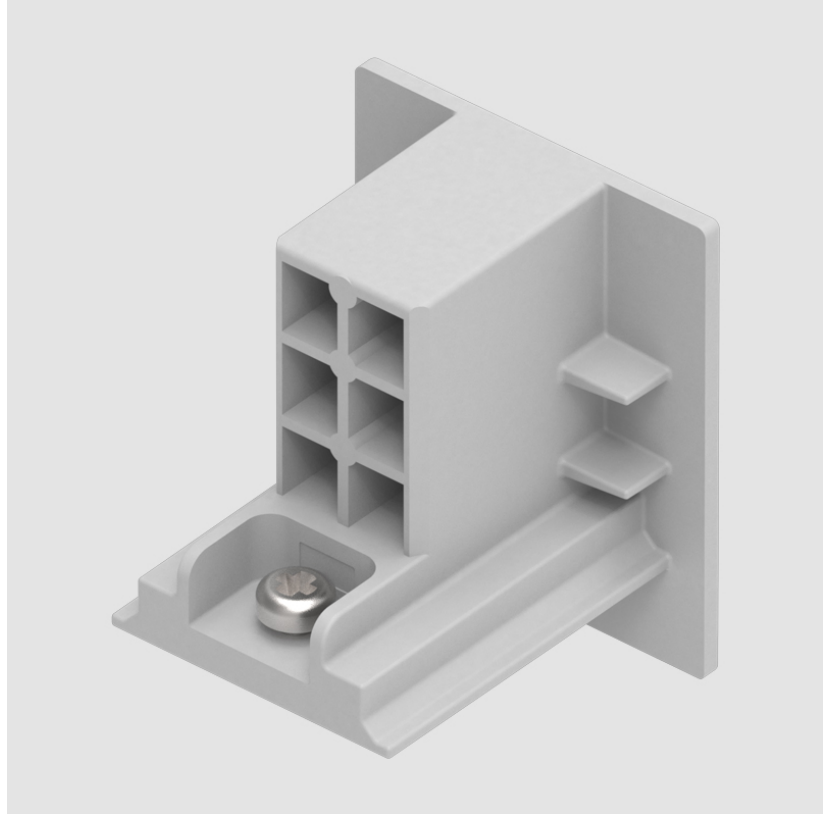

A3T022- COMPONENTS SURFACE

STR4100-

DESCRIPTION

Track - Surface - End Cap -

GENERAL

Brand: Prolicht

Division: Architectural

Mounting Type: Surface

PHYSICAL

Length (mm): 32

Length (in): 1 ¼

Width (mm): 32

Width (in): 1 ¼

Height (mm): 38

Height (in): 1 ½

Fixture Finish: WHI / BLK / GRY

Fixture Material: Aluminum

RATINGS AND CERTIFICATIONS

Certified By: Certified for North American Standards

IP rating: IP20