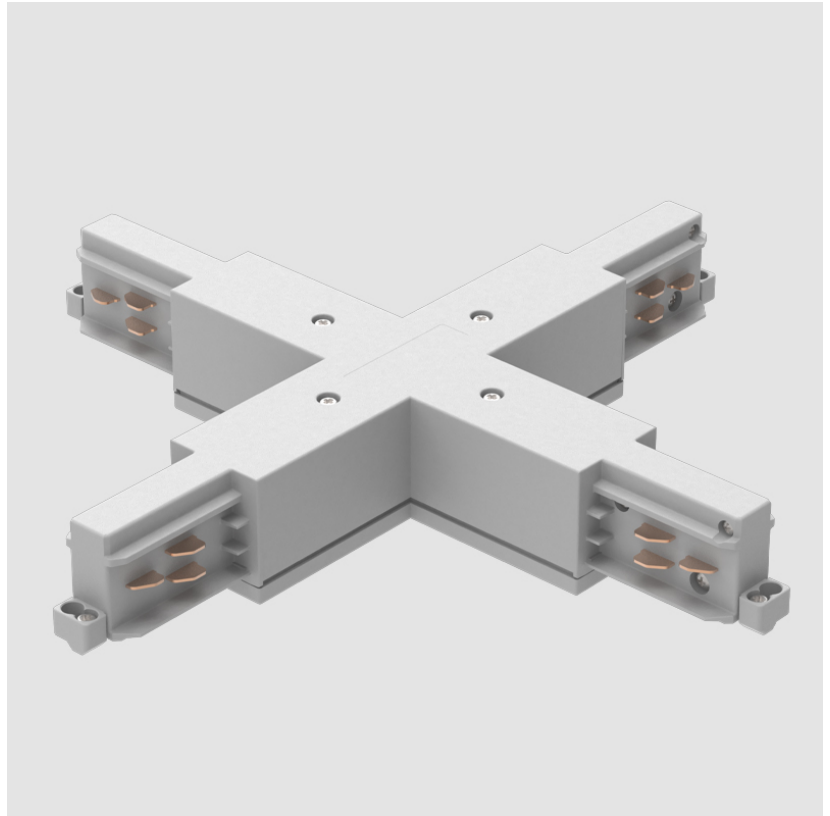

A3T024- COMPONENTS TRACK

STR380-

DESCRIPTION

Track - X-Connector (Feedable) -

GENERAL

Brand: Prolicht

Division: Architectural

Mounting Type: Track

PHYSICAL

Length (mm): 148

Length (in): 5 ¹³/₁₆"

Width (mm): 148

Width (in): 5 ¹³/₁₆"

Height (mm): 38

Height (in): 1 ¹/₂"

Fixture Finish: WHI / BLK / GRY

Fixture Material: Aluminum

RATINGS AND CERTIFICATIONS

Certified By: Certified for North American Standards

IP rating: IP20