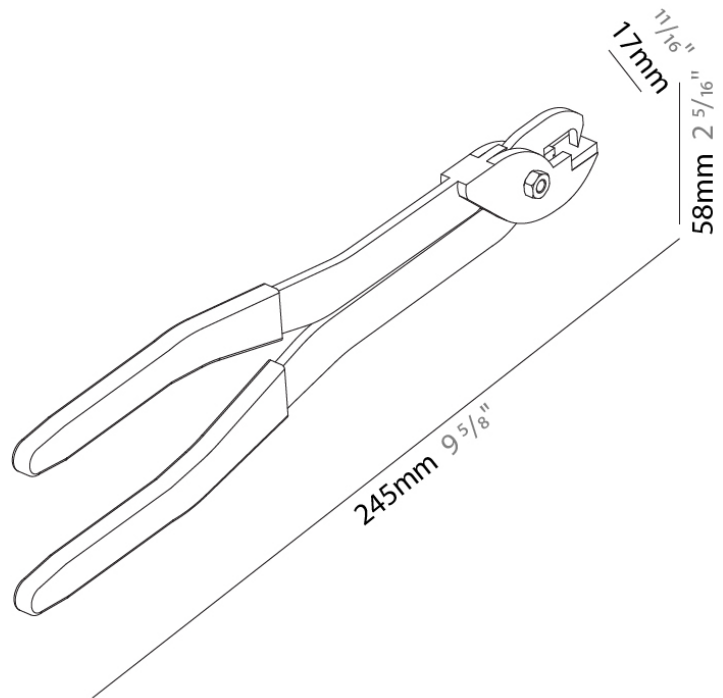

A3T024- COMPONENTS TRACK

STRV120

DESCRIPTION

Cutting Tool for Track Conductors

GENERAL

Brand: Prolicht

Division: Architectural

Mounting Type: Track

PHYSICAL

Length (mm): 245

Length (in): 9 ⁵/₈

Height (mm): 58

Height (in): 2 ⁵/₁₆

Fixture Material: Aluminum

ELECTRICAL

Driver Included: No

RATINGS AND CERTIFICATIONS

Certified By: Certified for North American Standards

IP rating: IP20