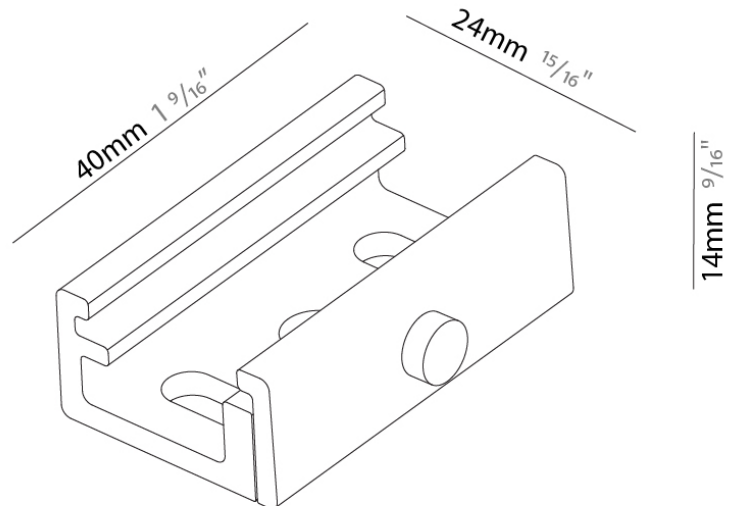

PROJECT	_____
TYPE	_____
NOTES	_____
QUANTITY	_____
DATE	_____

A3T024- COMPONENTS TRACK

STR512-

DESCRIPTION

Track - Ceiling Mounting Bracket

GENERAL

Brand: Prolicht

Division: Architectural

Mounting Type: Track

PHYSICAL

Length (mm): 40

Length (in): 1 ⁹/₁₆"

Width (mm): 24

Width (in): 15/16"

Height (mm): 14

Height (in): 9/16"

Fixture Finish: WHI / BLK

Fixture Material: Aluminum

RATINGS AND CERTIFICATIONS

Certified By: Certified for North American Standards

IP rating: IP20

A