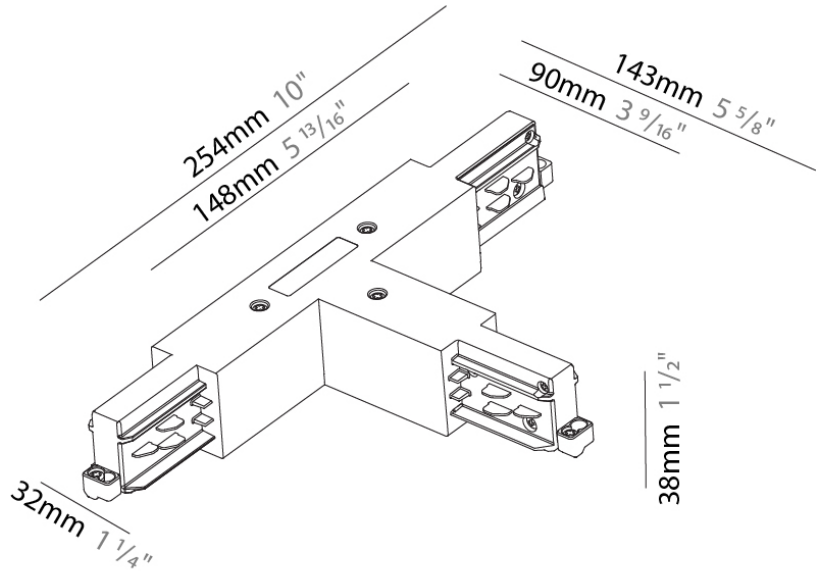

PROJECT	
TYPE	
NOTES	
QUANTITY	
DATE	

A3T024- COMPONENTS TRACK

STR3900-

DESCRIPTION

Track - T-Connector, Inside (Feedable) -

GENERAL

Brand: Prolicht

Division: Architectural

Mounting Type: Track

PHYSICAL

Length (mm): 254

Length (in): 10

Width (mm): 143

Width (in): 5 ¹³/₁₆

Height (mm): 38

Height (in): 1 ¹/₂

Fixture Finish: WHI / BLK / GRY

Fixture Material: Aluminum

RATINGS AND CERTIFICATIONS

Certified By: Certified for North American Standards

IP rating: IP20