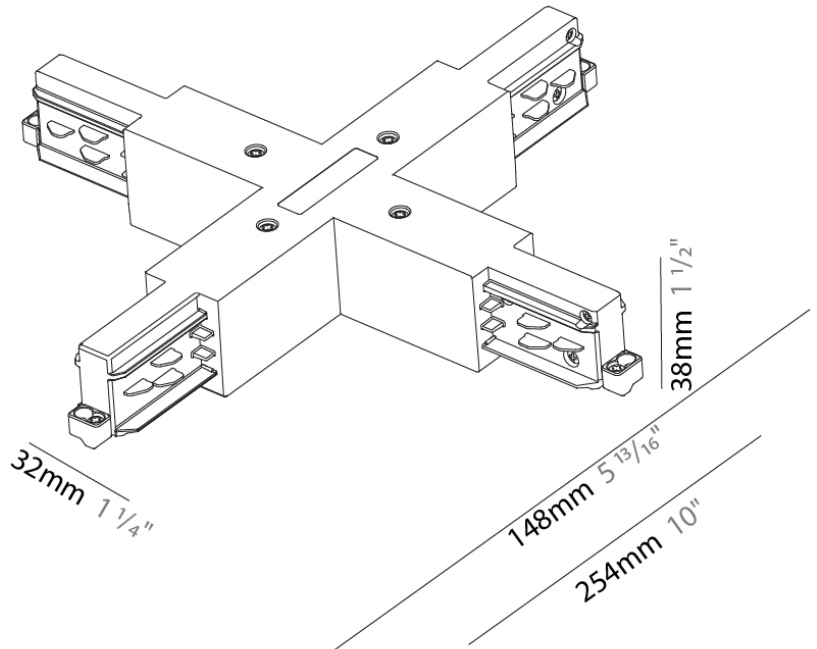

A3T024- COMPONENTS TRACK

STR380-

DESCRIPTION

Track - X-Connector (Feedable) -

GENERAL

Brand: Prolicht

Division: Architectural

Mounting Type: Track

PHYSICAL

Length (mm): 148

Length (in): 5 ¹³/₁₆"

Width (mm): 148

Width (in): 5 ¹³/₁₆"

Height (mm): 38

Height (in): 1 ¹/₂"

Fixture Finish: WHI / BLK / GRY

Fixture Material: Aluminum

RATINGS AND CERTIFICATIONS

Certified By: Certified for North American Standards

IP rating: IP20