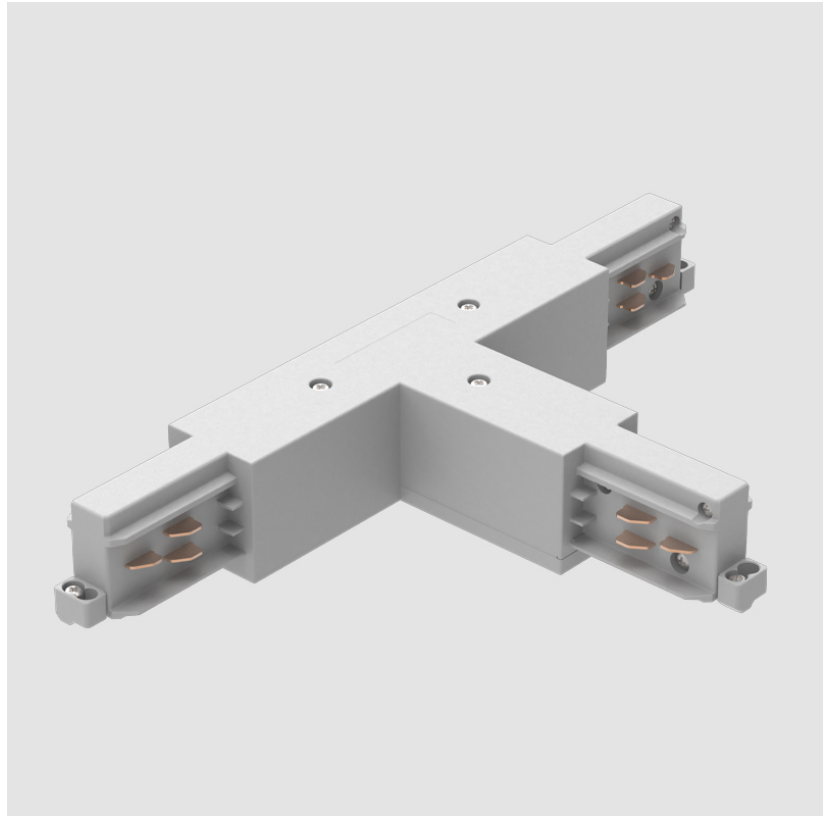

A3T024- COMPONENTS TRACK

STR40001-

DESCRIPTION
Track - T-Connector, Outside (Feedable) -

GENERAL
Brand: Prolicht
Division: Architectural
Mounting Type: Track

PHYSICAL
Length (mm): 254
Length (in): 10
Width (mm): 143
Width (in): 5 5/8
Height (mm): 38
Height (in): 1 1/2
Fixture Finish: WHI / BLK / GRY
Fixture Material: Aluminum

RATINGS AND CERTIFICATIONS
Certified By: Certified for North American Standards
IP rating: IP20