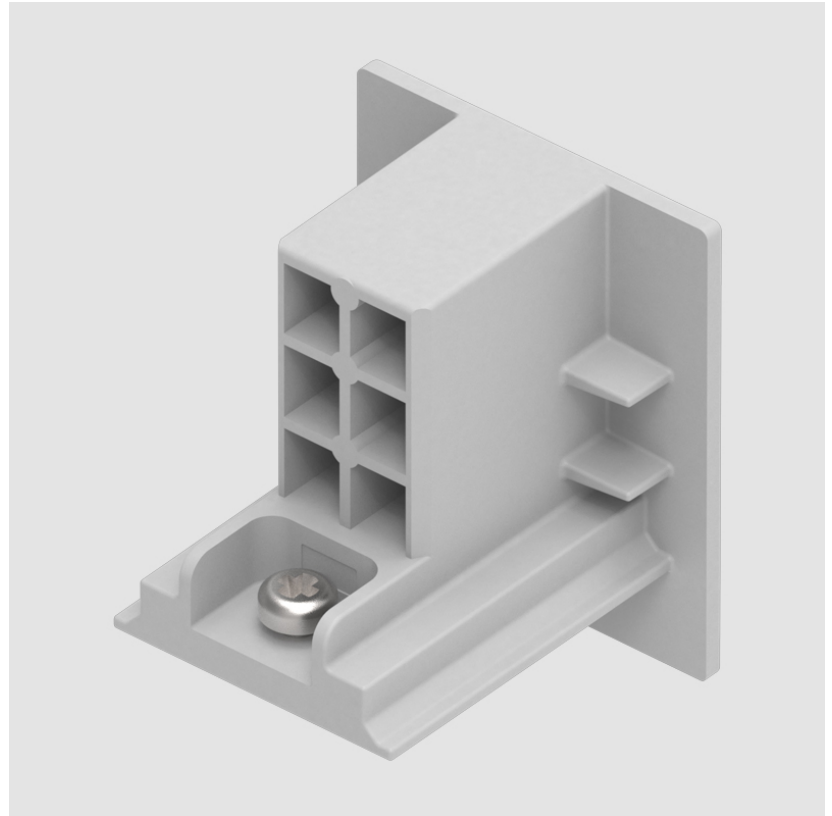

A3T024- COMPONENTS SURFACE

STR4100-

DESCRIPTION

Track - Surface - End Cap -

GENERAL

Brand: Prolicht

Division: Architectural

Mounting Type: Surface

PHYSICAL

Length (mm): 32

Length (in): 1 1/4

Width (mm): 32

Width (in): 1 1/4

Height (mm): 38

Height (in): 1 1/2

Fixture Finish: WHI / BLK / GRY

Fixture Material: Aluminum

RATINGS AND CERTIFICATIONS

Certified By: Certified for North American Standards

IP rating: IP20