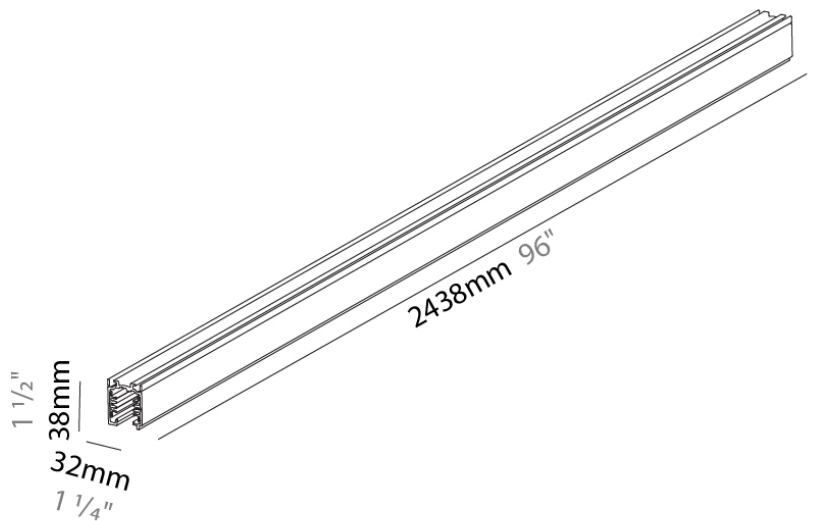

A3T024- COMPONENTS TRACK

STRS4800-

DESCRIPTION

Track - 8' Surface Mount 3-Circuit Track

GENERAL

Brand: Prolicht

Division: Architectural

Mounting Type: Track

PHYSICAL

Shape: Rectangle

Length (mm): 2438

Length (in): 96"

Width (mm): 32

Width (in): 1 1/4"

Height (mm): 38

Height (in): 1 1/2"

Fixture Finish: WHI / BLK / GRY

Fixture Material: Aluminum

ELECTRICAL

Driver Included: No

RATINGS AND CERTIFICATIONS

Certified By: Certified for North American Standards

IP rating: IP20