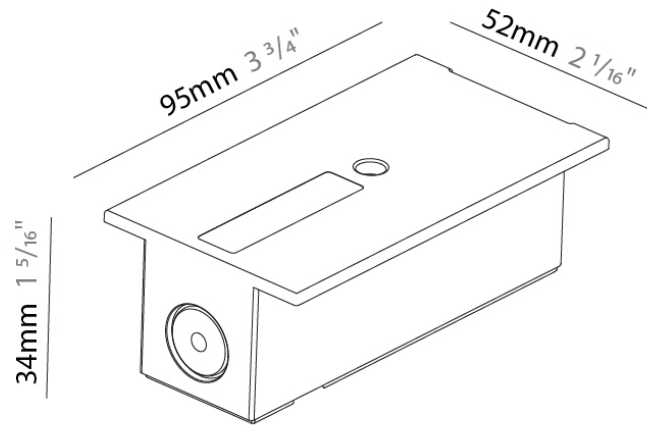

PROJECT	_____
TYPE	_____
NOTES	_____
QUANTITY	_____
DATE	_____

A3T024- COMPONENTS TRACK

STR9001R-

DESCRIPTION

Track - Cover End Power Supply

GENERAL

Brand: Prolicht

Division: Architectural

Mounting Type: Track

PHYSICAL

Length (mm): 95

Length (in): 3 ³/₄

Width (mm): 52

Width (in): 2 ¹/₁₆

Height (mm): 34

Height (in): 1 ⁵/₁₆

Fixture Finish: WHI / BLK / GRY

Fixture Material: Aluminum

RATINGS AND CERTIFICATIONS

IP rating: IP20