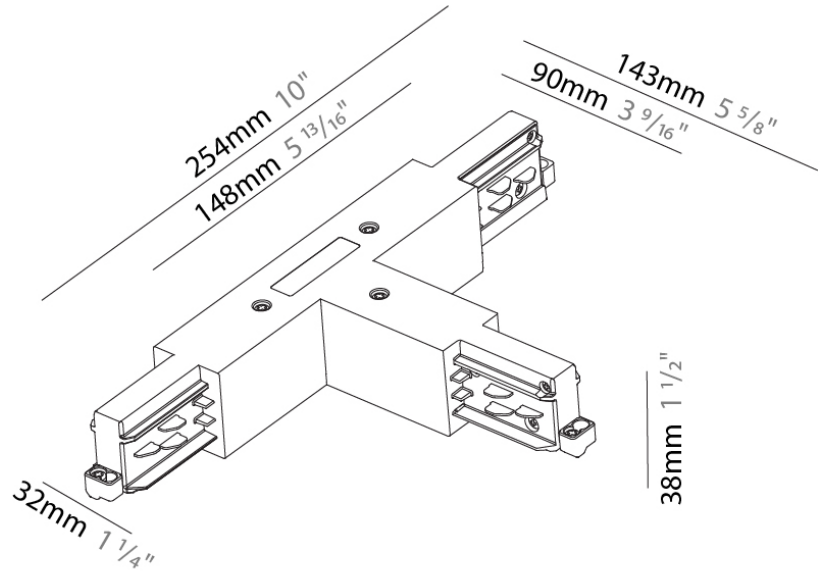

A3T024- COMPONENTS TRACK

STR40001-

DESCRIPTION
Track - T-Connector, Outside (Feedable) -

GENERAL
Brand: Prolicht
Division: Architectural
Mounting Type: Track

PHYSICAL
Length (mm): 254
Length (in): 10
Width (mm): 143
Width (in): 5 5/8
Height (mm): 38
Height (in): 1 1/2
Fixture Finish: WHI / BLK / GRY
Fixture Material: Aluminum

RATINGS AND CERTIFICATIONS
Certified By: Certified for North American Standards
IP rating: IP20