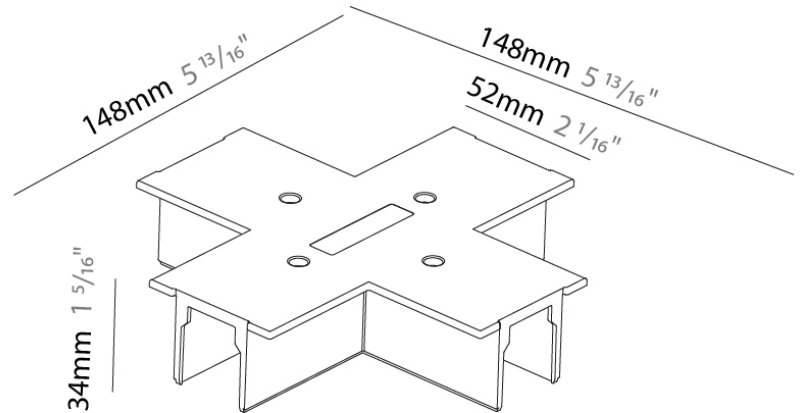

A3T024- COMPONENTS TRACK

STR9017R-

DESCRIPTION

Track - Cover Cross Connector

GENERAL

Brand: Prolicht

Division: Architectural

Mounting Type: Track

PHYSICAL

Length (mm): 148

Length (in): $5 \frac{13}{16}$

Width (mm): 148

Width (in): $5 \frac{13}{16}$

Height (mm): 34

Height (in): $1 \frac{5}{16}$

Fixture Finish: WHI / BLK / GRY

Fixture Material: Aluminum