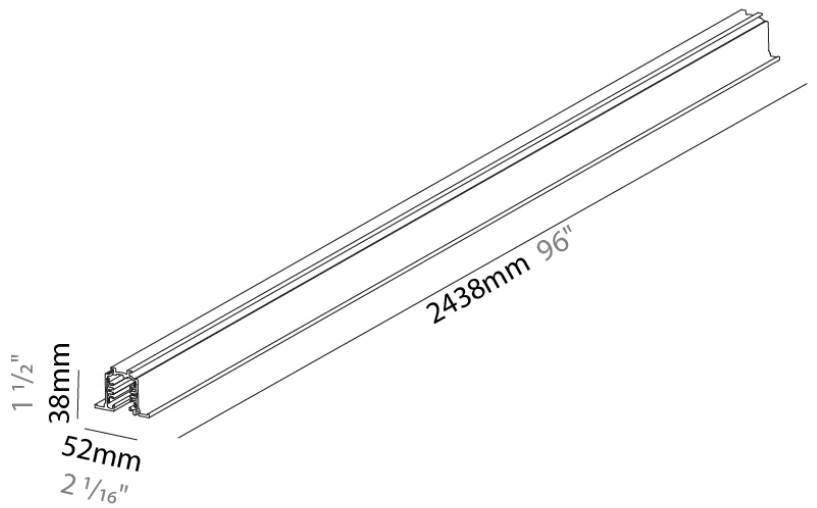

A3T024- COMPONENTS TRACK

STRR4800-

DESCRIPTION

Track - 8' Recessed Mount 3-Circuit Track - Gray

GENERAL

Brand: Prolicht

Division: Architectural

Mounting Type: Track

PHYSICAL

Shape: Rectangle

Length (mm): 2438

Length (in): 96

Width (mm): 32

Width (in): 1 1/4

Height (mm): 38

Height (in): 1 1/2

Fixture Finish: WHI / BLK / GRY

Fixture Material: Aluminum

RATINGS AND CERTIFICATIONS

Certified By: Certified for North American Standards

IP rating: IP20