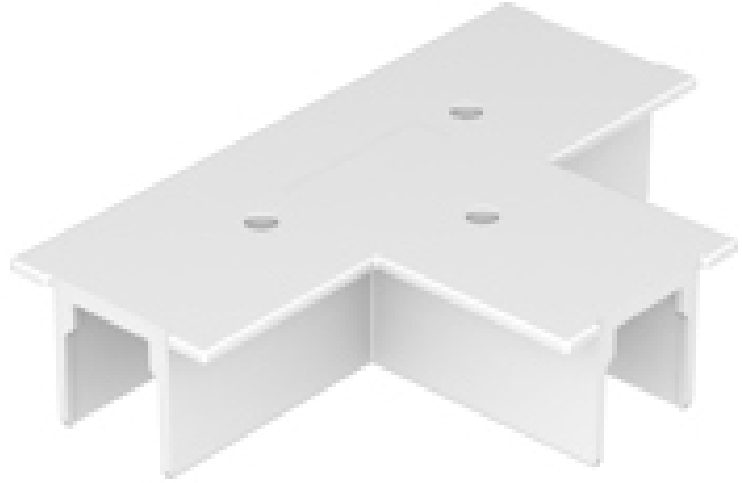

A3T024- COMPONENTS TRACK

PROJECT

TYPE

NOTES

QUANTITY

DATE

STR9013R-

DESCRIPTION

Track - Cover T-Connector

GENERAL

Brand: Prolicht

Division: Architectural

Mounting Type: Track

PHYSICAL

Length (mm): 148

Length (in): 5 ¹³/₁₆

Width (mm): 100

Width (in): 3 ¹⁵/₁₆

Height (mm): 34

Height (in): 1 ⁵/₁₆

Fixture Finish: WHI / BLK / GRY

Fixture Material: Aluminum

A