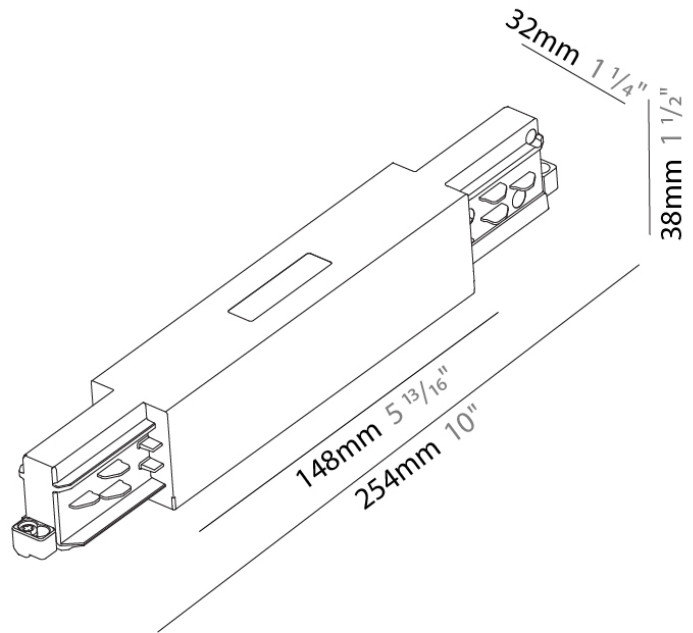

PROJECT	
TYPE	
NOTES	
QUANTITY	
DATE	

A3T024- COMPONENTS TRACK

STR141-

DESCRIPTION

Track - Central Feed -

GENERAL

Brand: Prolicht

Division: Architectural

Mounting Type: Track

PHYSICAL

Length (mm): 254

Length (in): 10

Width (mm): 32

Width (in): 1 1/4

Height (mm): 38

Height (in): 1 5/16

Fixture Finish: WHI / BLK / GRY

Fixture Material: Aluminum

RATINGS AND CERTIFICATIONS

Certified By: Certified for North American Standards

IP rating: IP20