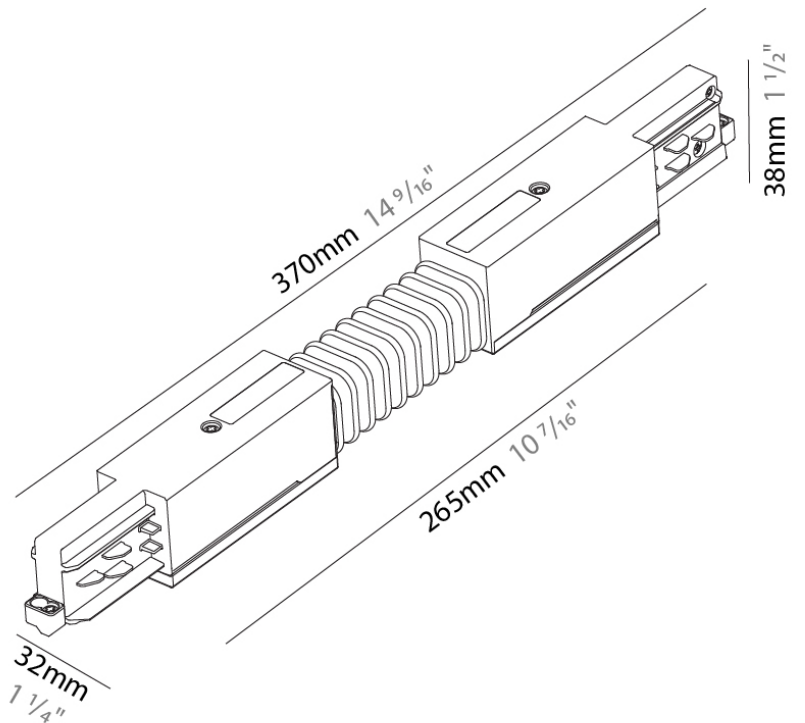

PROJECT	
TYPE	
NOTES	
QUANTITY	
DATE	

A3T024- COMPONENTS TRACK

STR2300-

DESCRIPTION

Track - Flexible Connector -

GENERAL

Brand: Prolicht

Division: Architectural

Mounting Type: Track

PHYSICAL

Length (mm): 370

Length (in): 14 ⁹/₁₆"

Width (mm): 32

Width (in): 1 ¹/₄"

Height (mm): 38

Height (in): 1 ⁵/₁₆"

Fixture Finish: WHI / BLK / GRY

Fixture Material: Aluminum

RATINGS AND CERTIFICATIONS

Certified By: Certified for North American Standards

IP rating: IP20