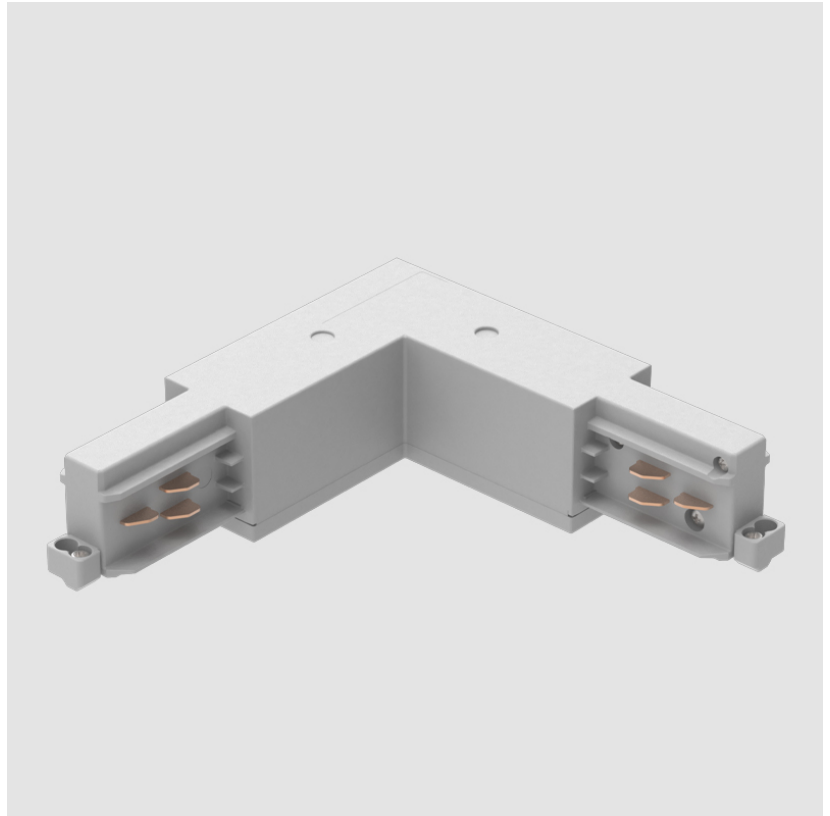

A3T024- COMPONENTS TRACK

STR3400-

DESCRIPTION

Track - L-Connector, Outside Corner (Feedable) -

GENERAL

Brand: Prolicht

Division: Architectural

Mounting Type: Track

PHYSICAL

Length (mm): 143

Length (in): 5 ⁵/₈

Width (mm): 32

Width (in): 1 ¹/₄

Height (mm): 38

Height (in): 1 ¹/₂

Fixture Finish: WHI / BLK / GRY

Fixture Material: Aluminum

RATINGS AND CERTIFICATIONS

Certified By: Certified for North American Standards

IP rating: IP20