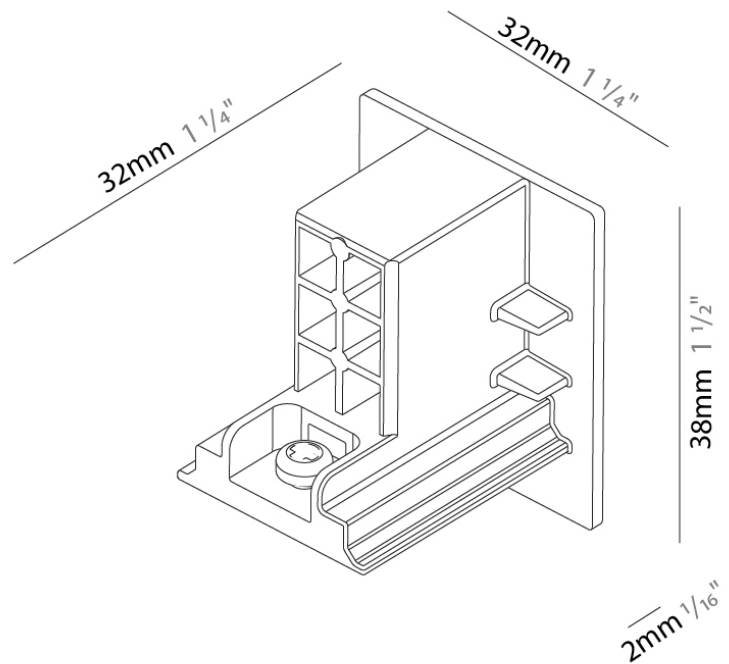

A3T024- COMPONENTS SURFACE

STR4100-

DESCRIPTION

Track - Surface - End Cap -

GENERAL

Brand: Prolicht

Division: Architectural

Mounting Type: Surface

PHYSICAL

Length (mm): 32

Length (in): 1 1/4

Width (mm): 32

Width (in): 1 1/4

Height (mm): 38

Height (in): 1 1/2

Fixture Finish: WHI / BLK / GRY

Fixture Material: Aluminum

RATINGS AND CERTIFICATIONS

Certified By: Certified for North American Standards

IP rating: IP20