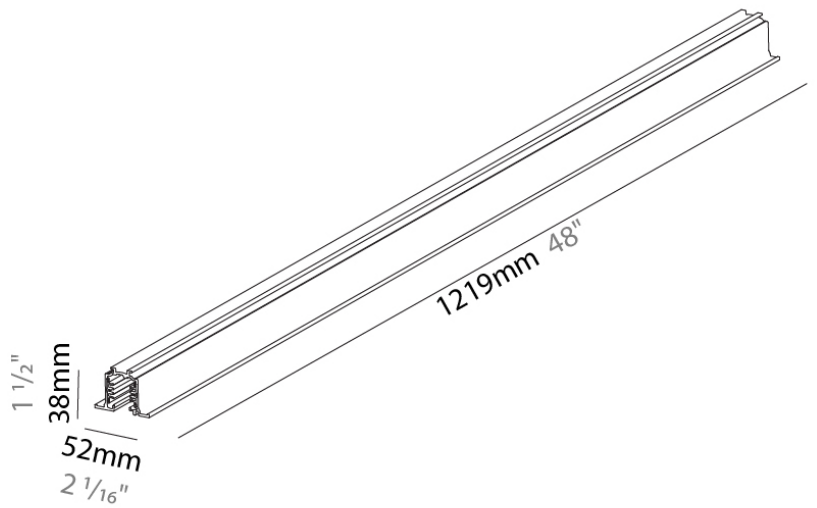

A3T024- COMPONENTS TRACK

STRR4400-

DESCRIPTION

Track - 4' Recessed Mount 3-Circuit Track - Gray

GENERAL

Brand: Prolicht

Division: Architectural

Mounting Type: Track

PHYSICAL

Shape: Rectangle

Length (mm): 1219

Length (in): 48

Width (mm): 32

Width (in): 1 1/4

Height (mm): 38

Height (in): 1 1/2

Fixture Finish: WHI / BLK / GRY

Fixture Material: Aluminum

RATINGS AND CERTIFICATIONS

Certified By: Certified for North American Standards

IP rating: IP20