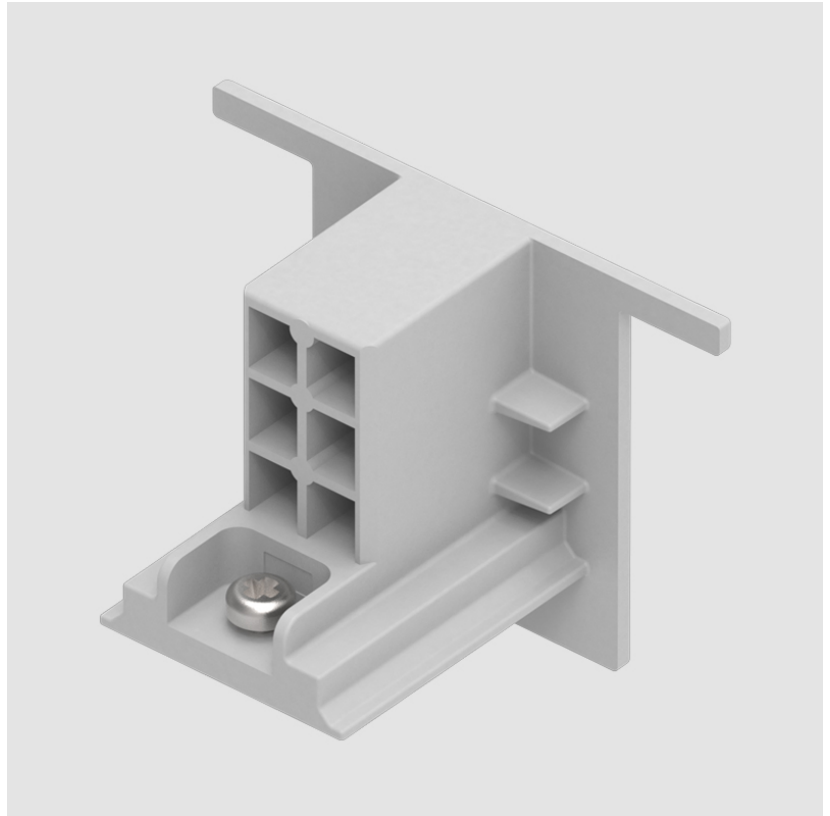

A3T024- COMPONENTS SURFACE

STRR4100-

DESCRIPTION

Track - Recessed - End Cap -

GENERAL

Brand: Prolicht

Division: Architectural

Mounting Type: Surface

PHYSICAL

Length (mm): 32

Length (in): 1 ¼

Width (mm): 32

Width (in): 1 ¼

Height (mm): 38

Height (in): 1 ½

Fixture Finish: WHI / BLK / GRY

Fixture Material: Aluminum

RATINGS AND CERTIFICATIONS

Certified By: Certified for North American Standards

IP rating: IP20