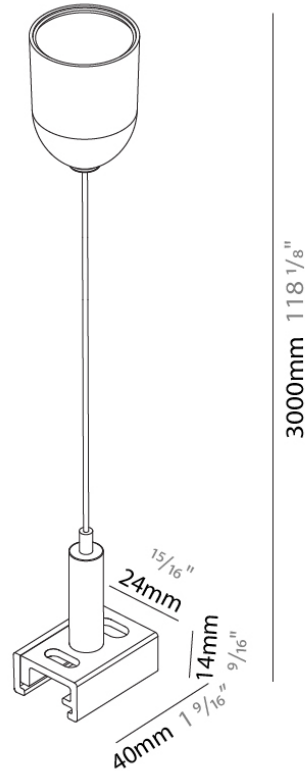

PROJECT	_____
TYPE	_____
NOTES	_____
QUANTITY	_____
DATE	_____

A3T024- COMPONENTS TRACK

STR510-

DESCRIPTION

Track - Suspension Cable Kit 3000mm -

GENERAL

Brand: Prolicht

Division: Architectural

Mounting Type: Track

PHYSICAL

Fixture Finish: WHI / BLK / GRY

Fixture Material: Aluminum

RATINGS AND CERTIFICATIONS

Certified By: Certified for North American Standards

IP rating: IP20

A