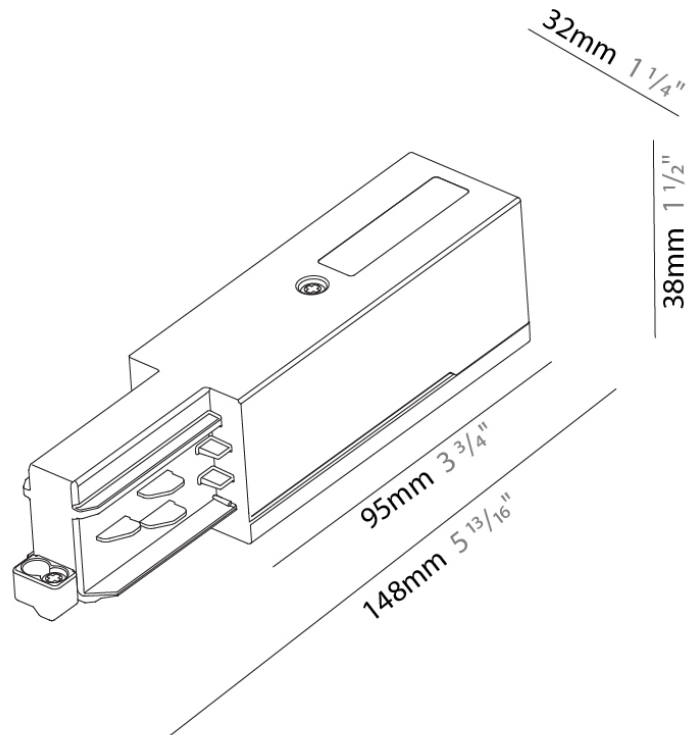

PROJECT	_____
TYPE	_____
NOTES	_____
QUANTITY	_____
DATE	_____

A3T024- COMPONENTS TRACK

STR121-

DESCRIPTION

Track - End Feed - Left Side

GENERAL

Brand: Prolicht
Division: Architectural
Mounting Type: Track

PHYSICAL

Length (mm): 148
Length (in): 5 ¹³/₁₆
Width (mm): 32
Width (in): 1 ¹/₄
Height (mm): 38
Height (in): 1 ¹/₂
Fixture Finish: WHI / BLK / GRY
Fixture Material: Aluminum

RATINGS AND CERTIFICATIONS

Certified By: Certified for North American Standards
IP rating: IP20