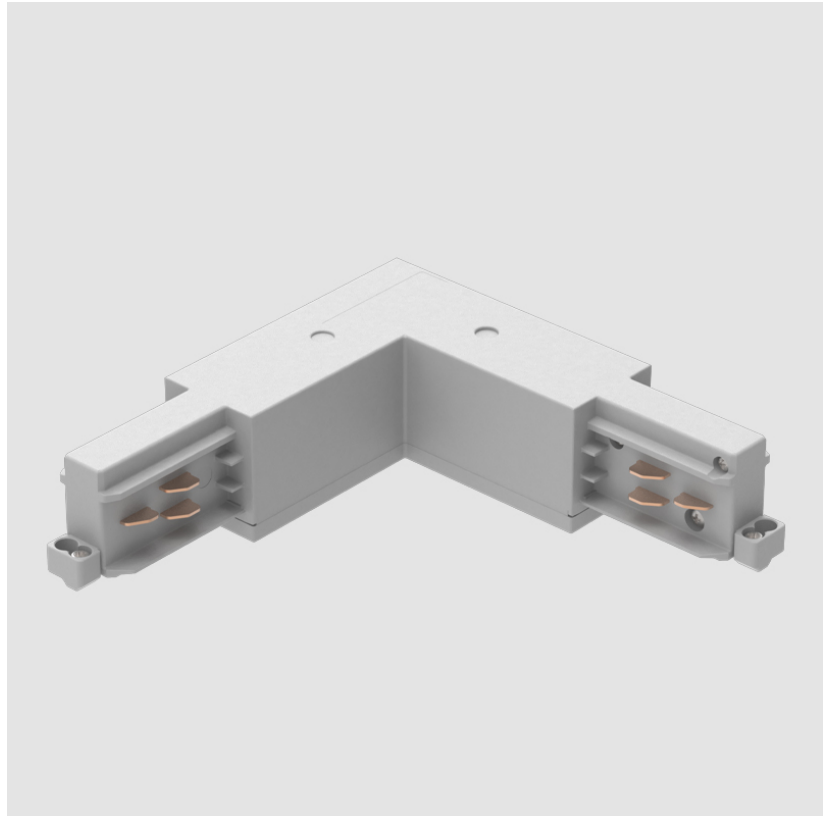

PROJECT	
TYPE	
NOTES	
QUANTITY	
DATE	

A3T024- COMPONENTS TRACK

STR3500-

DESCRIPTION

Track - 3-Circuit L-Connector, Inside Corner (Feedable)

GENERAL

Brand: Prolicht
Division: Architectural
Mounting Type: Track

PHYSICAL

Length (mm): 143
Length (in): 5 ⁵/₈
Width (mm): 32
Width (in): 1 ¹/₄
Height (mm): 38
Height (in): 1 ¹/₂
Fixture Finish: WHI / BLK / GRY
Fixture Material: Aluminum

RATINGS AND CERTIFICATIONS

Certified By: Certified for North American Standards
IP rating: IP20