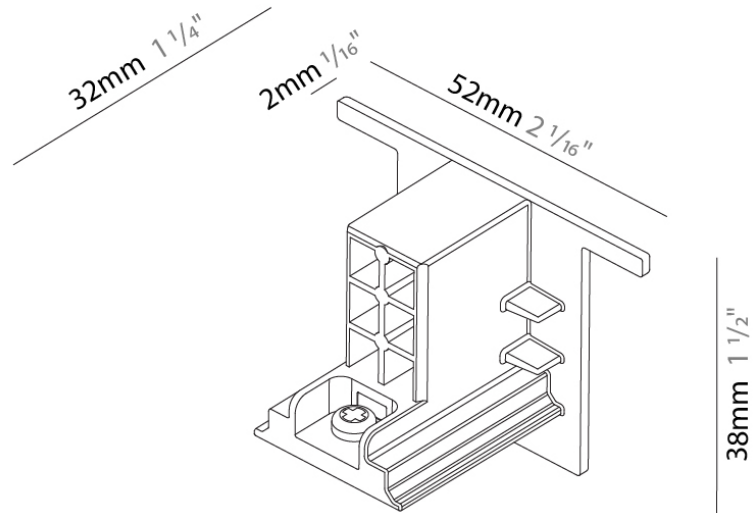

A3T024- COMPONENTS SURFACE

STRR4100-

DESCRIPTION

Track - Recessed - End Cap -

GENERAL

Brand: Prolicht

Division: Architectural

Mounting Type: Surface

PHYSICAL

Length (mm): 32

Length (in): 1 ¼

Width (mm): 32

Width (in): 1 ¼

Height (mm): 38

Height (in): 1 ½

Fixture Finish: WHI / BLK / GRY

Fixture Material: Aluminum

RATINGS AND CERTIFICATIONS

Certified By: Certified for North American Standards

IP rating: IP20