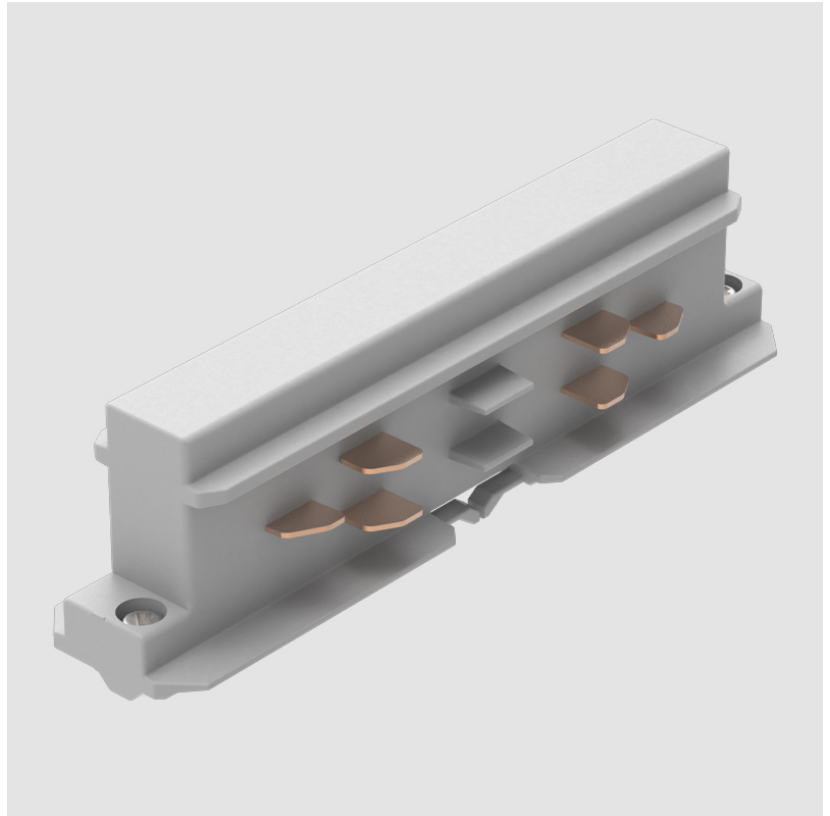

PROJECT	_____
TYPE	_____
NOTES	_____
QUANTITY	_____
DATE	_____

A3T024- COMPONENTS TRACK

STR2100-

DESCRIPTION

Track - Straight Connector -

GENERAL

Brand: Prolicht

Division: Architectural

Mounting Type: Track

PHYSICAL

Length (mm): 115

Length (in): 4 1/2"

Width (mm): 26

Width (in): 1"

Height (mm): 33

Height (in): 1 5/16"

Fixture Finish: WHI / BLK / GRY

Fixture Material: Aluminum

RATINGS AND CERTIFICATIONS

Certified By: Certified for North American Standards

IP rating: IP20