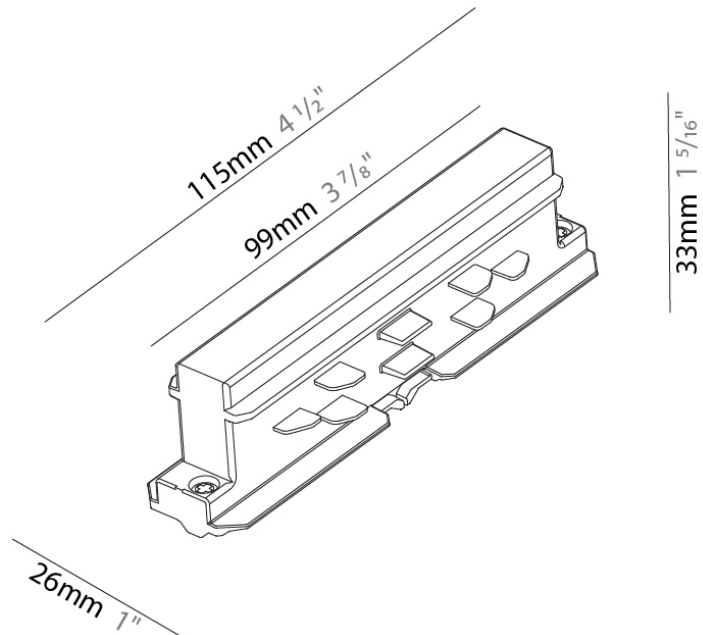

PROJECT	_____
TYPE	_____
NOTES	_____
QUANTITY	_____
DATE	_____

A3T024- COMPONENTS TRACK

STR2100-

DESCRIPTION

Track - Straight Connector -

GENERAL

Brand: Prolicht

Division: Architectural

Mounting Type: Track

PHYSICAL

Length (mm): 115

Length (in): 4 1/2"

Width (mm): 26

Width (in): 1"

Height (mm): 33

Height (in): 1 5/16"

Fixture Finish: WHI / BLK / GRY

Fixture Material: Aluminum

RATINGS AND CERTIFICATIONS

Certified By: Certified for North American Standards

IP rating: IP20