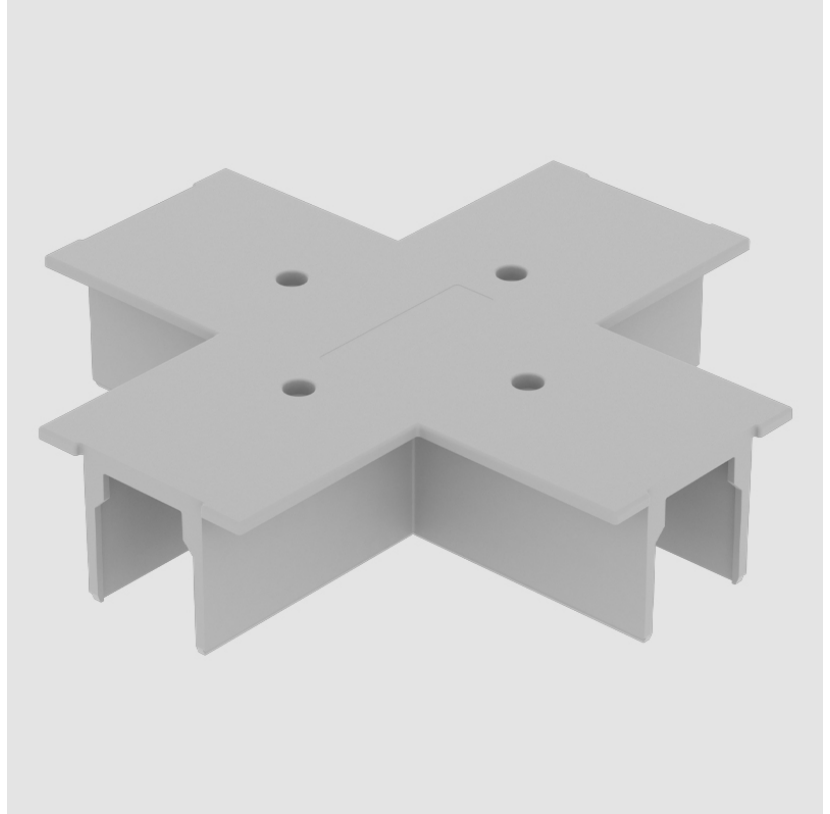

A3T024- COMPONENTS TRACK

STR9017R-

DESCRIPTION

Track - Cover Cross Connector

GENERAL

Brand: Prolicht

Division: Architectural

Mounting Type: Track

PHYSICAL

Length (mm): 148

Length (in): $5 \frac{13}{16}$

Width (mm): 148

Width (in): $5 \frac{13}{16}$

Height (mm): 34

Height (in): $1 \frac{5}{16}$

Fixture Finish: WHI / BLK / GRY

Fixture Material: Aluminum