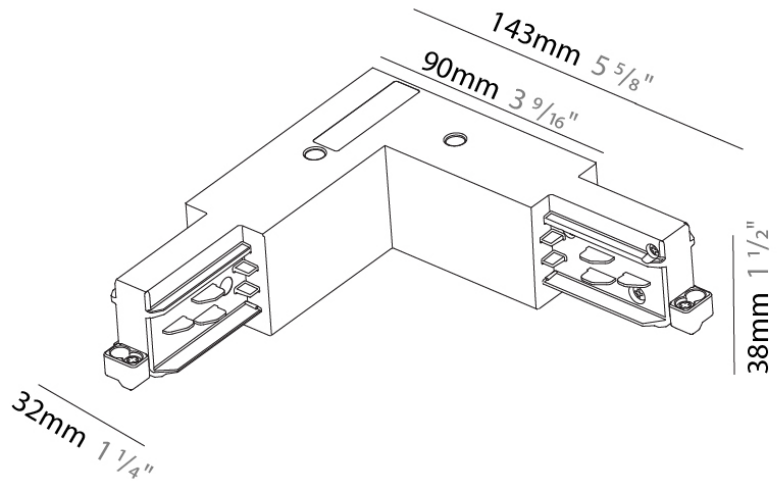

PROJECT	
TYPE	
NOTES	
QUANTITY	
DATE	

A3T024- COMPONENTS TRACK

STR3500-

DESCRIPTION

Track - 3-Circuit L-Connector, Inside Corner (Feedable)

GENERAL

Brand: Prolicht
Division: Architectural
Mounting Type: Track

PHYSICAL

Length (mm): 143
Length (in): 5 ⁵/₈
Width (mm): 32
Width (in): 1 ¹/₄
Height (mm): 38
Height (in): 1 ¹/₂
Fixture Finish: WHI / BLK / GRY
Fixture Material: Aluminum

RATINGS AND CERTIFICATIONS

Certified By: Certified for North American Standards
IP rating: IP20