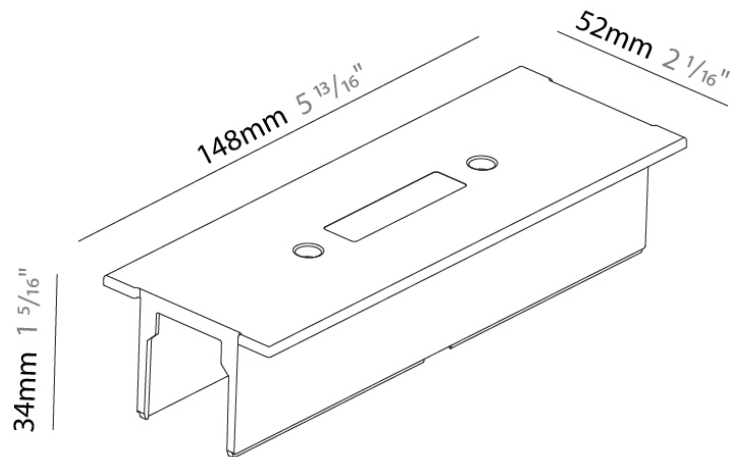

A3T024- COMPONENTS TRACK

STR9010R-

DESCRIPTION

Track - Cover Mid Power Supply

GENERAL

Brand: Prolicht

Division: Architectural

Mounting Type: Track

PHYSICAL

Length (mm): 148

Length (in): 5 ¹³/₁₆

Width (mm): 52

Width (in): 2 ¹/₁₆

Height (mm): 34

Height (in): 1 ⁵/₁₆

Fixture Finish: WHI / BLK / GRY

Fixture Material: Aluminum