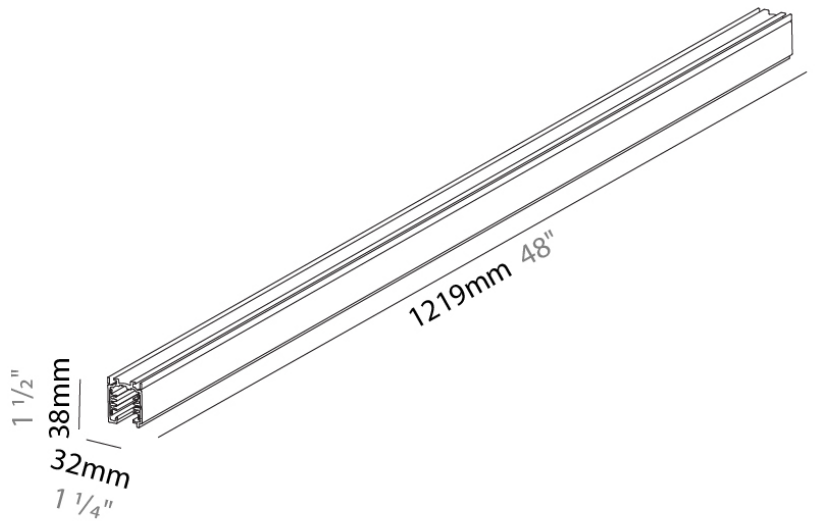

PROJECT	_____
TYPE	_____
NOTES	_____
QUANTITY	_____
DATE	_____

A3T024- COMPONENTS TRACK

STRS4400-

DESCRIPTION

Track - 4' Surface Mount 3-Circuit Track

GENERAL

Brand: Prolicht
Division: Architectural
Mounting Type: Track

PHYSICAL

Shape: Rectangle
Length (mm): 1219
Length (in): 48
Width (mm): 32
Width (in): 1 1/4
Height (mm): 38
Height (in): 1 1/2
Fixture Finish: WHI / BLK / GRY
Fixture Material: Aluminum

ELECTRICAL

Driver Included: No

RATINGS AND CERTIFICATIONS

Certified By: Certified for North American Standards
IP rating: IP20