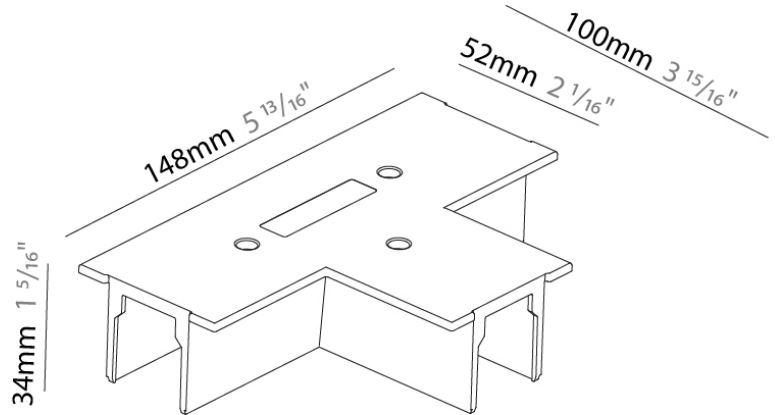

A3T024- COMPONENTS TRACK

PROJECT

TYPE

NOTES

QUANTITY

DATE

STR9013R-

DESCRIPTION

Track - Cover T-Connector

GENERAL

Brand: Prolicht

Division: Architectural

Mounting Type: Track

PHYSICAL

Length (mm): 148

Length (in): 5 ¹³/₁₆

Width (mm): 100

Width (in): 3 ¹⁵/₁₆

Height (mm): 34

Height (in): 1 ⁵/₁₆

Fixture Finish: WHI / BLK / GRY

Fixture Material: Aluminum

A