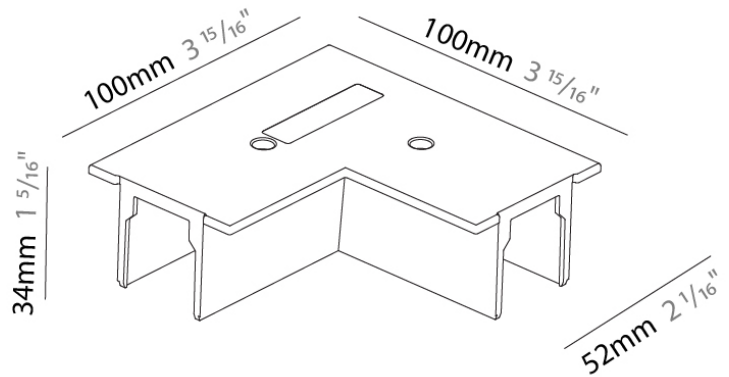

A3T024- COMPONENTS TRACK

STR9011R-

DESCRIPTION

Track - Cover Corner Connector

GENERAL

Brand: Prolicht

Division: Architectural

Mounting Type: Track

PHYSICAL

Length (mm): 100

Length (in): 3 ¹⁵/₁₆

Width (mm): 100

Width (in): 3 ¹⁵/₁₆

Height (mm): 34

Height (in): 1 ⁵/₁₆

Fixture Finish: WHI / BLK / GRY

Fixture Material: Aluminum