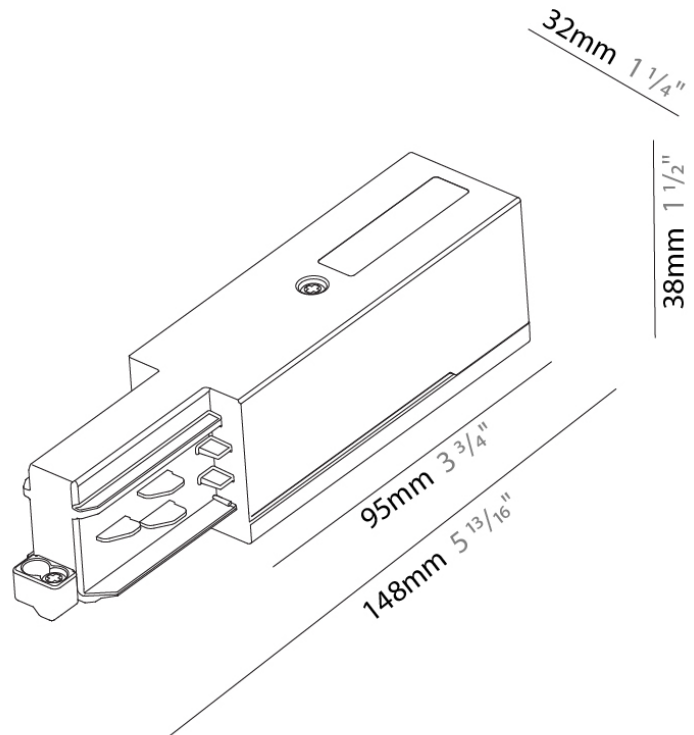

A3T024- COMPONENTS TRACK

STR1110-

DESCRIPTION

Track - End Feed - Right Side

GENERAL

Brand: Prolicht

Division: Architectural

Mounting Type: Track

PHYSICAL

Length (mm): 148

Length (in): 5 ¹³/₁₆

Width (mm): 32

Width (in): 1 ¹/₄

Height (mm): 38

Height (in): 1 ¹/₂

Fixture Finish: WHI / BLK / GRY

Fixture Material: Aluminum

RATINGS AND CERTIFICATIONS

Certified By: Certified for North American Standards

IP rating: IP20