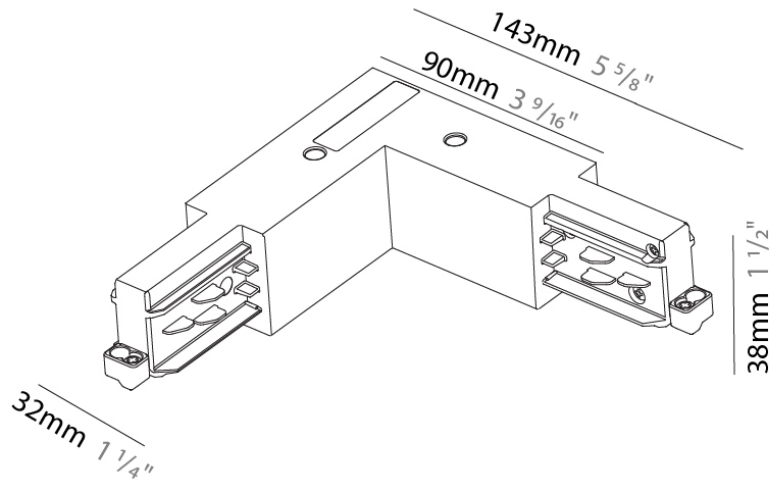

A3T024- COMPONENTS TRACK

STR3400-

DESCRIPTION

Track - L-Connector, Outside Corner (Feedable) -

GENERAL

Brand: Prolicht

Division: Architectural

Mounting Type: Track

PHYSICAL

Length (mm): 143

Length (in): 5 ⁵/₈

Width (mm): 32

Width (in): 1 ¹/₄

Height (mm): 38

Height (in): 1 ¹/₂

Fixture Finish: WHI / BLK / GRY

Fixture Material: Aluminum

RATINGS AND CERTIFICATIONS

Certified By: Certified for North American Standards

IP rating: IP20