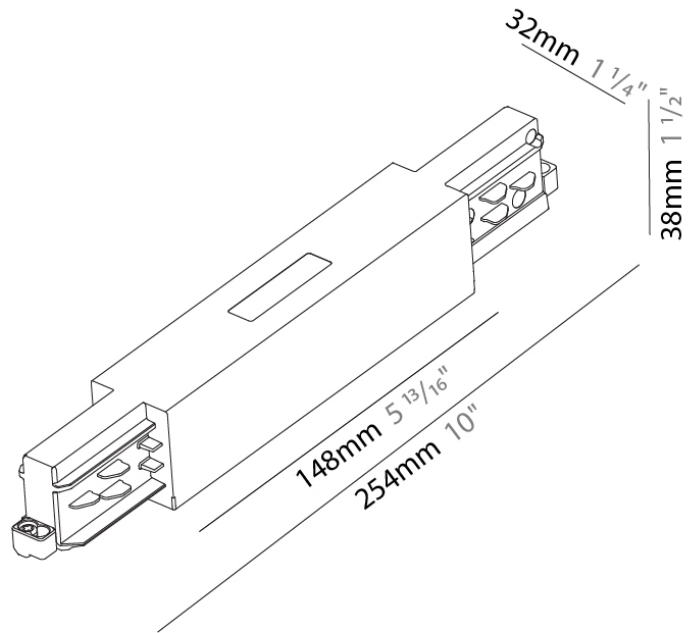

PROJECT	_____
TYPE	_____
NOTES	_____
QUANTITY	_____
DATE	_____

A3T030- COMPONENTS TRACK

STR141-

DESCRIPTION

Track - Central Feed -

GENERAL

Brand: Prolicht
Division: Architectural
Mounting Type: Track

PHYSICAL

Length (mm): 254
Length (in): 10
Width (mm): 32
Width (in): 1 1/4
Height (mm): 38
Height (in): 1 5/16
Fixture Finish: WHI / BLK / GRY
Fixture Material: Aluminum

RATINGS AND CERTIFICATIONS

Certified By: Certified for North American Standards
IP rating: IP20