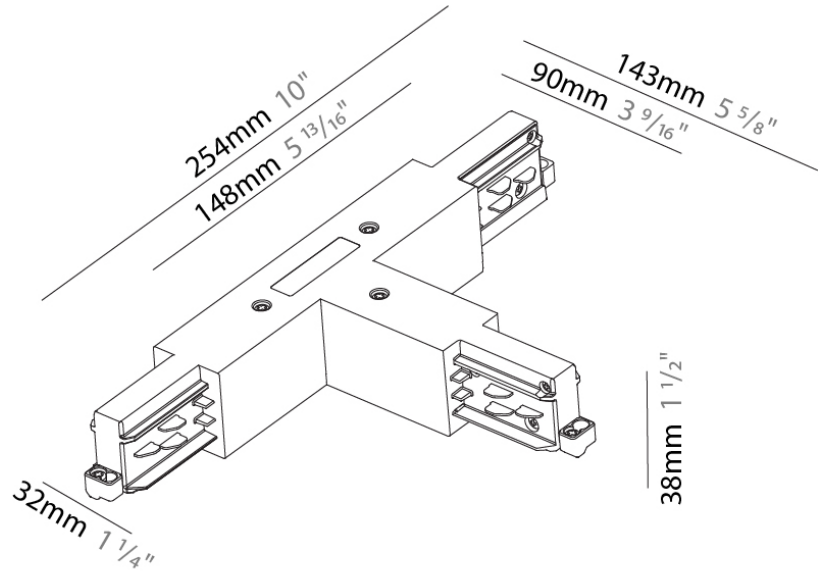

A3T030- COMPONENTS TRACK

STR3900-

DESCRIPTION

Track - T-Connector, Inside (Feedable) -

GENERAL

Brand: Prolicht
Division: Architectural
Mounting Type: Track

PHYSICAL

Length (mm): 254
Length (in): 10
Width (mm): 143
Width (in): $5 \frac{13}{16}$
Height (mm): 38
Height (in): $1 \frac{1}{2}$
Fixture Finish: WHI / BLK / GRY
Fixture Material: Aluminum

RATINGS AND CERTIFICATIONS

Certified By: Certified for North American Standards
IP rating: IP20