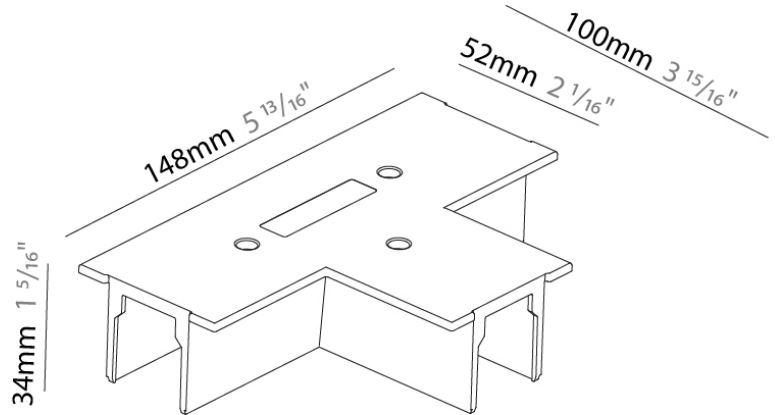

A3T030- COMPONENTS TRACK

PROJECT

TYPE

NOTES

QUANTITY

DATE

STR9013R-

DESCRIPTION

Track - Cover T-Connector

GENERAL

Brand: Prolicht

Division: Architectural

Mounting Type: Track

PHYSICAL

Length (mm): 148

Length (in): $5 \frac{13}{16}$

Width (mm): 100

Width (in): $3 \frac{15}{16}$

Height (mm): 34

Height (in): $1 \frac{5}{16}$

Fixture Finish: WHI / BLK / GRY

Fixture Material: Aluminum

A