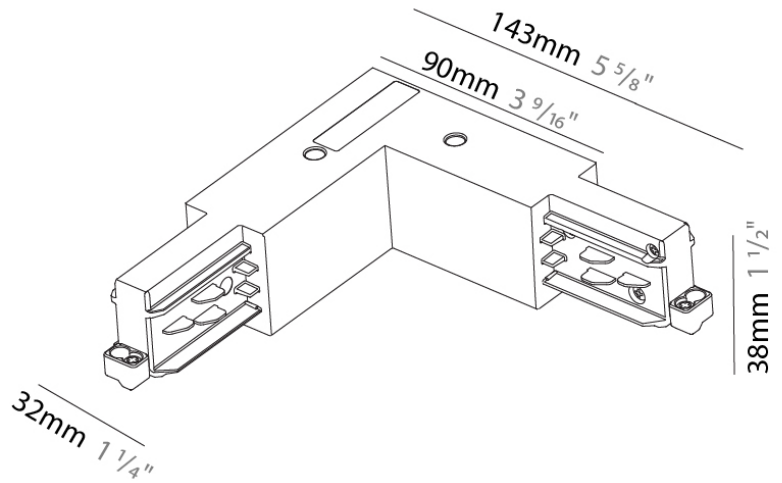

A3T030- COMPONENTS TRACK

STR3500-

DESCRIPTION

Track - 3-Circuit L-Connector, Inside Corner (Feedable)

GENERAL

Brand: Prolicht

Division: Architectural

Mounting Type: Track

PHYSICAL

Length (mm): 143

Length (in): 5 ⁵/₈

Width (mm): 32

Width (in): 1 ¹/₄

Height (mm): 38

Height (in): 1 ¹/₂

Fixture Finish: WHI / BLK / GRY

Fixture Material: Aluminum

RATINGS AND CERTIFICATIONS

Certified By: Certified for North American Standards

IP rating: IP20