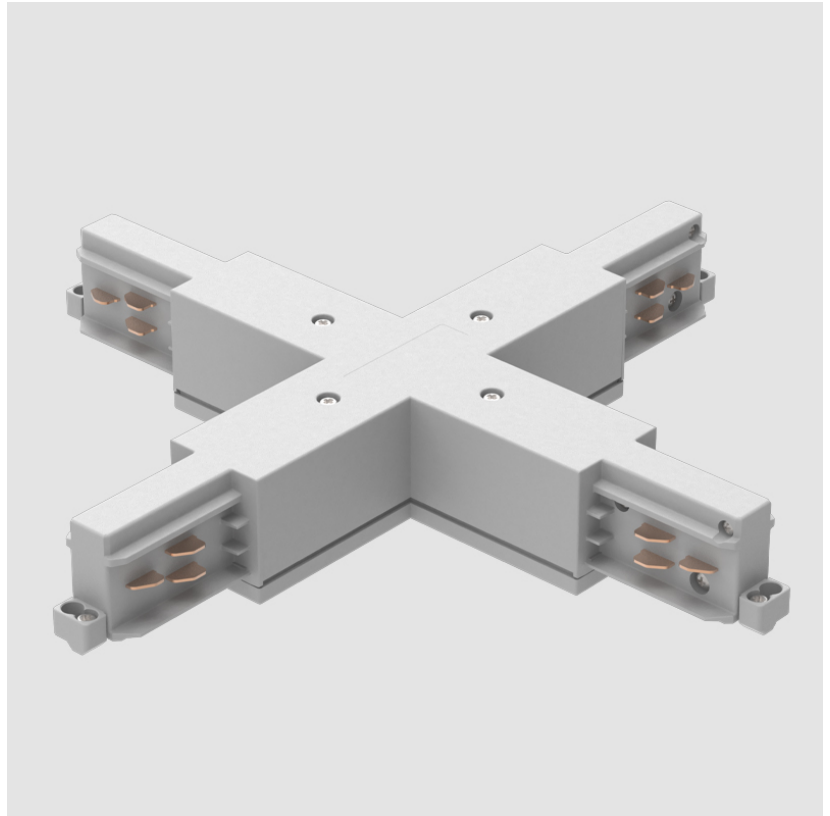

A3T030- COMPONENTS TRACK

STR380-

DESCRIPTION
Track - X-Connector (Feedable) -

GENERAL
Brand: Prolicht
Division: Architectural
Mounting Type: Track

PHYSICAL
Length (mm): 148
Length (in): 5 ¹³/₁₆"
Width (mm): 148
Width (in): 5 ¹³/₁₆"
Height (mm): 38
Height (in): 1 ¹/₂"
Fixture Finish: WHI / BLK / GRY
Fixture Material: Aluminum

RATINGS AND CERTIFICATIONS
Certified By: Certified for North American Standards
IP rating: IP20