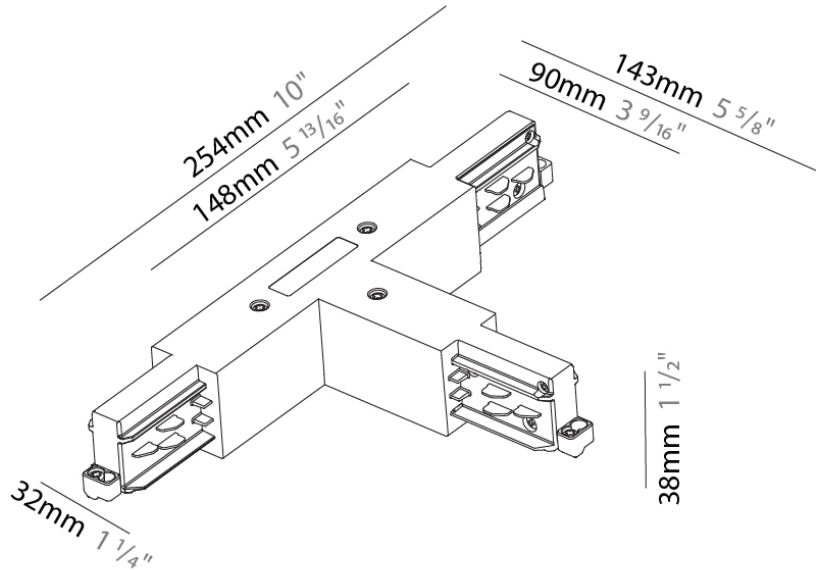

A3T030- COMPONENTS TRACK

STR40001-

DESCRIPTION

Track - T-Connector, Outside (Feedable) -

GENERAL

Brand: Prolicht
Division: Architectural
Mounting Type: Track

PHYSICAL

Length (mm): 254
Length (in): 10
Width (mm): 143
Width (in): 5 ⁵/₈
Height (mm): 38
Height (in): 1 ¹/₂
Fixture Finish: WHI / BLK / GRY
Fixture Material: Aluminum

RATINGS AND CERTIFICATIONS

Certified By: Certified for North American Standards
IP rating: IP20