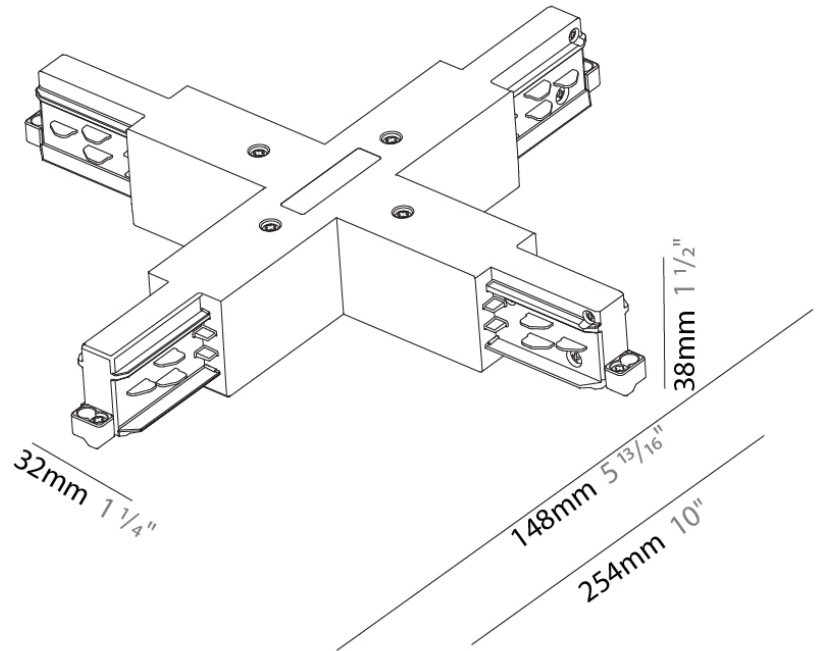

A3T030- COMPONENTS TRACK

STR380-

DESCRIPTION
Track - X-Connector (Feedable) -

GENERAL
Brand: Prolicht
Division: Architectural
Mounting Type: Track

PHYSICAL
Length (mm): 148
Length (in): 5 ¹³/₁₆"
Width (mm): 148
Width (in): 5 ¹³/₁₆"
Height (mm): 38
Height (in): 1 ¹/₂"
Fixture Finish: WHI / BLK / GRY
Fixture Material: Aluminum

RATINGS AND CERTIFICATIONS
Certified By: Certified for North American Standards
IP rating: IP20