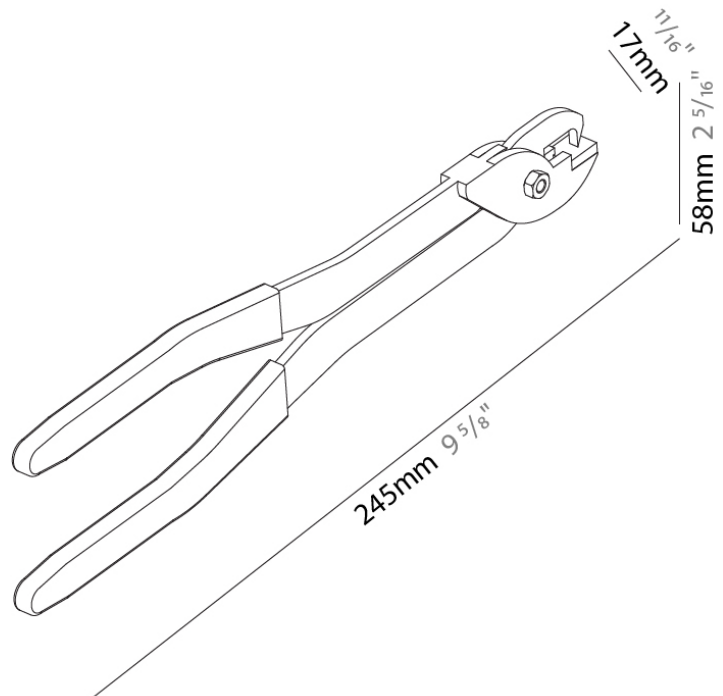

A3T030- COMPONENTS TRACK

STRV120

DESCRIPTION

Cutting Tool for Track Conductors

GENERAL

Brand: Prolicht

Division: Architectural

Mounting Type: Track

PHYSICAL

Length (mm): 245

Length (in): 9 ⁵/₈

Height (mm): 58

Height (in): 2 ⁵/₁₆

Fixture Material: Aluminum

ELECTRICAL

Driver Included: No

RATINGS AND CERTIFICATIONS

Certified By: Certified for North American Standards

IP rating: IP20