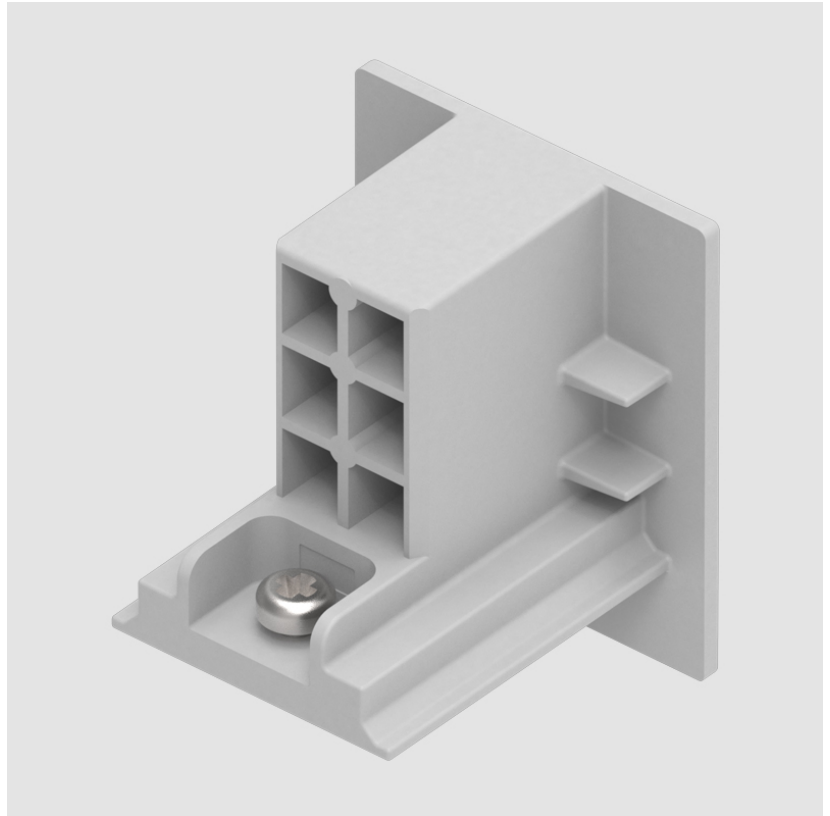

A3T030- COMPONENTS SURFACE

STR4100-

DESCRIPTION

Track - Surface - End Cap -

GENERAL

Brand: Prolicht

Division: Architectural

Mounting Type: Surface

PHYSICAL

Length (mm): 32

Length (in): 1 ¼

Width (mm): 32

Width (in): 1 ¼

Height (mm): 38

Height (in): 1 ½

Fixture Finish: WHI / BLK / GRY

Fixture Material: Aluminum

RATINGS AND CERTIFICATIONS

Certified By: Certified for North American Standards

IP rating: IP20