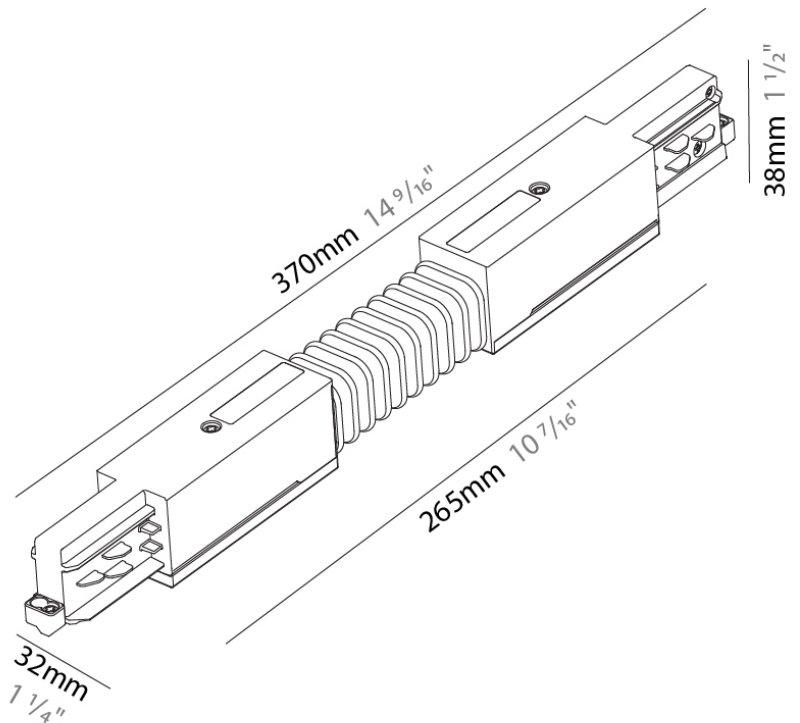

PROJECT	
TYPE	
NOTES	
QUANTITY	
DATE	

A3T030- COMPONENTS TRACK

STR2300-

DESCRIPTION

Track - Flexible Connector -

GENERAL

Brand: Prolicht

Division: Architectural

Mounting Type: Track

PHYSICAL

Length (mm): 370

Length (in): 14 ⁹/₁₆

Width (mm): 32

Width (in): 1 ¹/₁₆

Height (mm): 38

Height (in): 1 ⁹/₁₆

Fixture Finish: WHI / BLK / GRY

Fixture Material: Aluminum

RATINGS AND CERTIFICATIONS

Certified By: Certified for North American Standards

IP rating: IP20