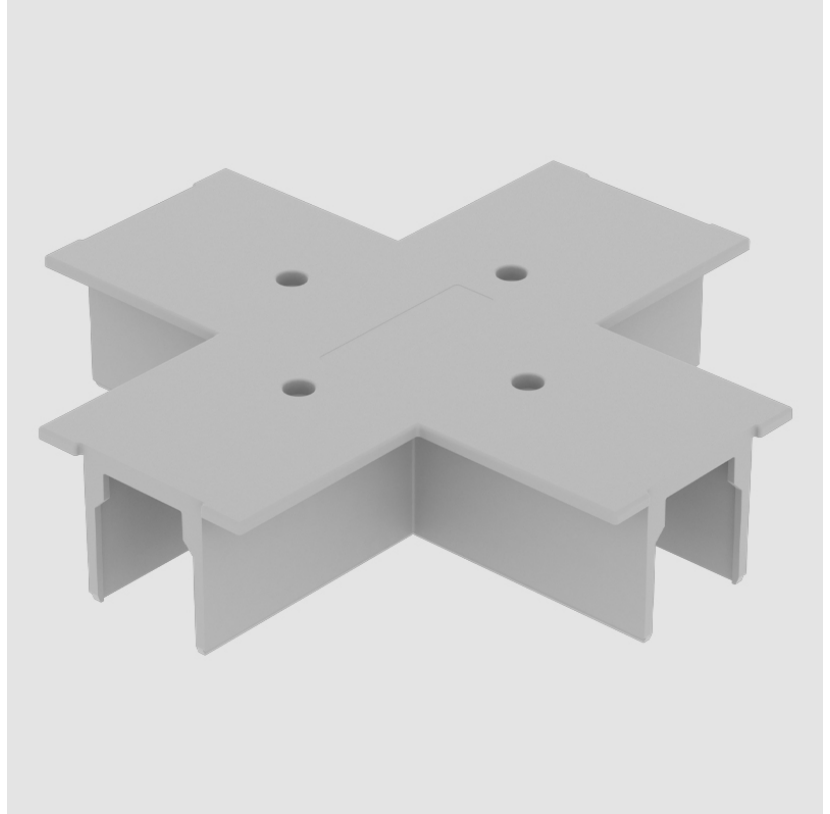

A3T030- COMPONENTS TRACK

STR9017R-

DESCRIPTION

Track - Cover Cross Connector

GENERAL

Brand: Prolicht

Division: Architectural

Mounting Type: Track

PHYSICAL

Length (mm): 148

Length (in): 5 ¹³/₁₆

Width (mm): 148

Width (in): 5 ¹³/₁₆

Height (mm): 34

Height (in): 1 ⁵/₁₆

Fixture Finish: WHI / BLK / GRY

Fixture Material: Aluminum