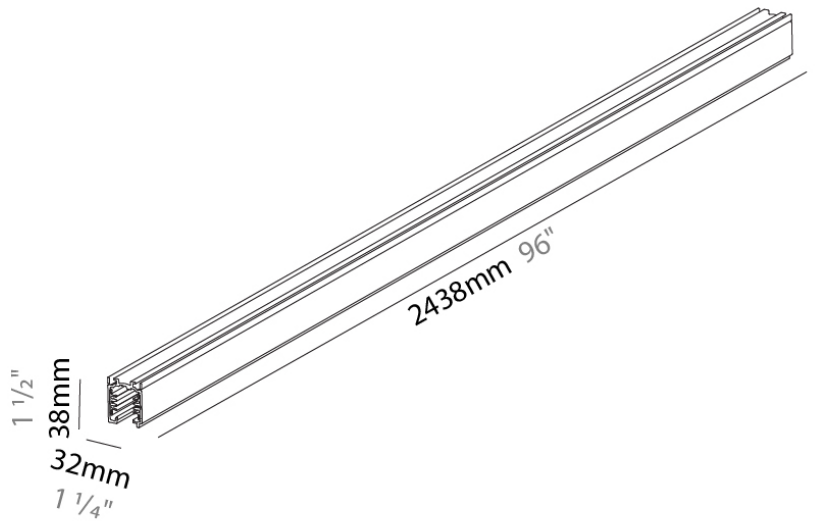

A3T030- COMPONENTS TRACK

STRS4800-

DESCRIPTION

Track - 8' Surface Mount 3-Circuit Track

GENERAL

Brand: Prolicht

Division: Architectural

Mounting Type: Track

PHYSICAL

Shape: Rectangle

Length (mm): 2438

Length (in): 96"

Width (mm): 32

Width (in): 1 1/4"

Height (mm): 38

Height (in): 1 1/2"

Fixture Finish: WHI / BLK / GRY

Fixture Material: Aluminum

ELECTRICAL

Driver Included: No

RATINGS AND CERTIFICATIONS

Certified By: Certified for North American Standards

IP rating: IP20