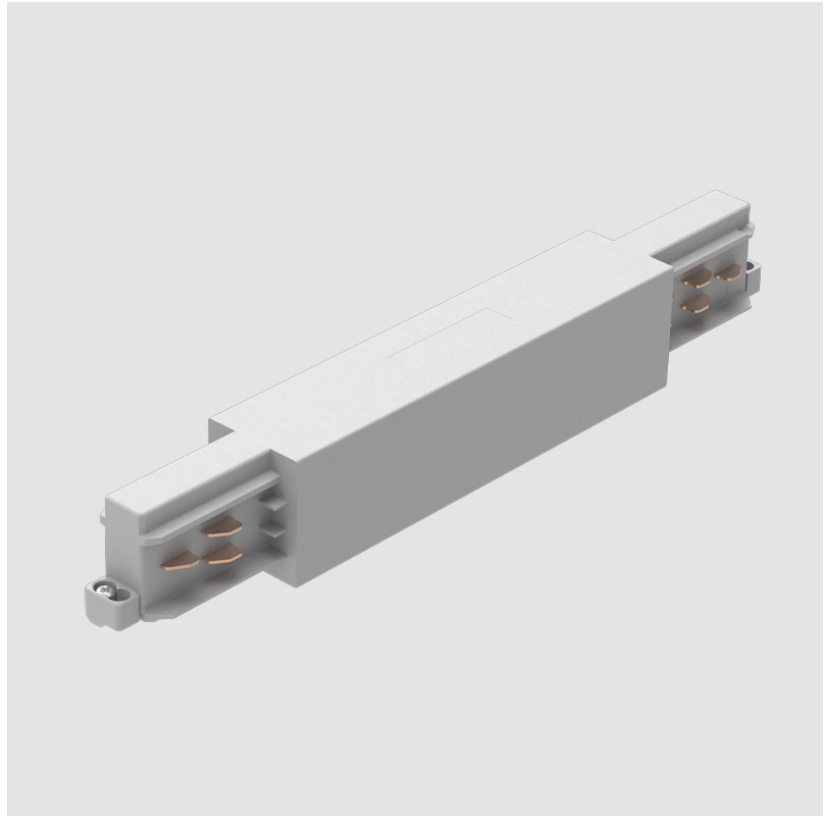

PROJECT	_____
TYPE	_____
NOTES	_____
QUANTITY	_____
DATE	_____

A3T030- COMPONENTS TRACK

STR141-

DESCRIPTION

Track - Central Feed -

GENERAL

Brand: Prolicht
Division: Architectural
Mounting Type: Track

PHYSICAL

Length (mm): 254
Length (in): 10
Width (mm): 32
Width (in): 1 1/4
Height (mm): 38
Height (in): 1 5/16
Fixture Finish: WHI / BLK / GRY
Fixture Material: Aluminum

RATINGS AND CERTIFICATIONS

Certified By: Certified for North American Standards
IP rating: IP20