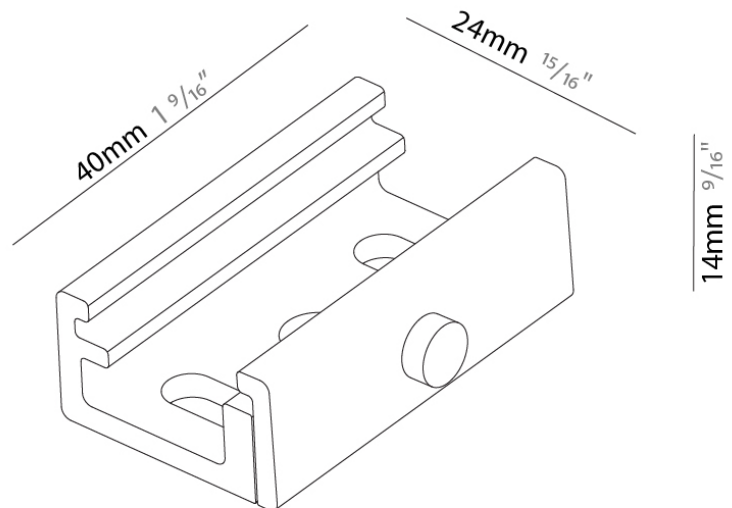

PROJECT	_____
TYPE	_____
NOTES	_____
QUANTITY	_____
DATE	_____

A3T030- COMPONENTS TRACK

STR512-

DESCRIPTION

Track - Ceiling Mounting Bracket

GENERAL

Brand: Prolight

Division: Architectural

Mounting Type: Track

PHYSICAL

Length (mm): 40

Length (in): 1 ⁹/₁₆

Width (mm): 24

Width (in): 15/16

Height (mm): 14

Height (in): 9/16

Fixture Finish: WHI / BLK

Fixture Material: Aluminum

RATINGS AND CERTIFICATIONS

Certified By: Certified for North American Standards

IP rating: IP20