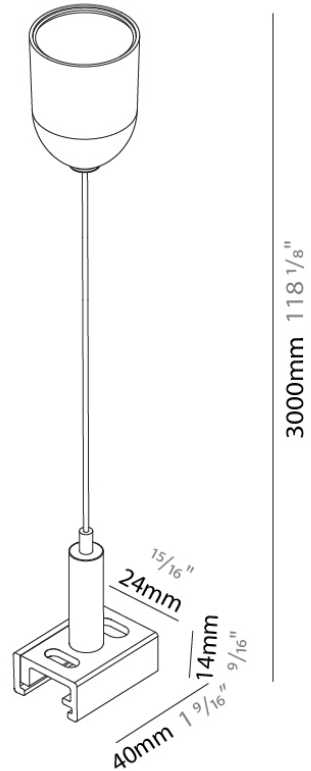

A3T030- COMPONENTS TRACK

PROJECT	
TYPE	
NOTES	
QUANTITY	
DATE	

STR510-

DESCRIPTION
Track - Suspension Cable Kit 3000mm -

GENERAL
Brand: Prolicht
Division: Architectural
Mounting Type: Track

PHYSICAL
Fixture Finish: WHI / BLK / GRY
Fixture Material: Aluminum

RATINGS AND CERTIFICATIONS
Certified By: Certified for North American Standards
IP rating: IP20