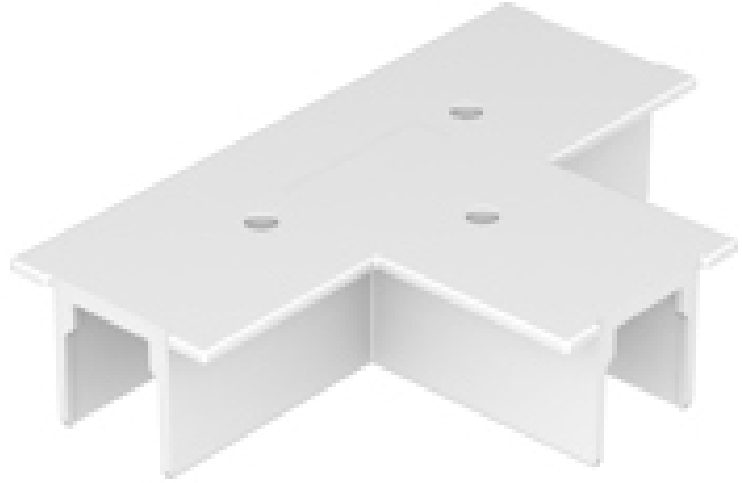

A3T030- COMPONENTS TRACK

PROJECT

TYPE

NOTES

QUANTITY

DATE

STR9013R-

DESCRIPTION

Track - Cover T-Connector

GENERAL

Brand: Prolicht

Division: Architectural

Mounting Type: Track

PHYSICAL

Length (mm): 148

Length (in): $5 \frac{13}{16}$

Width (mm): 100

Width (in): $3 \frac{15}{16}$

Height (mm): 34

Height (in): $1 \frac{5}{16}$

Fixture Finish: WHI / BLK / GRY

Fixture Material: Aluminum

A