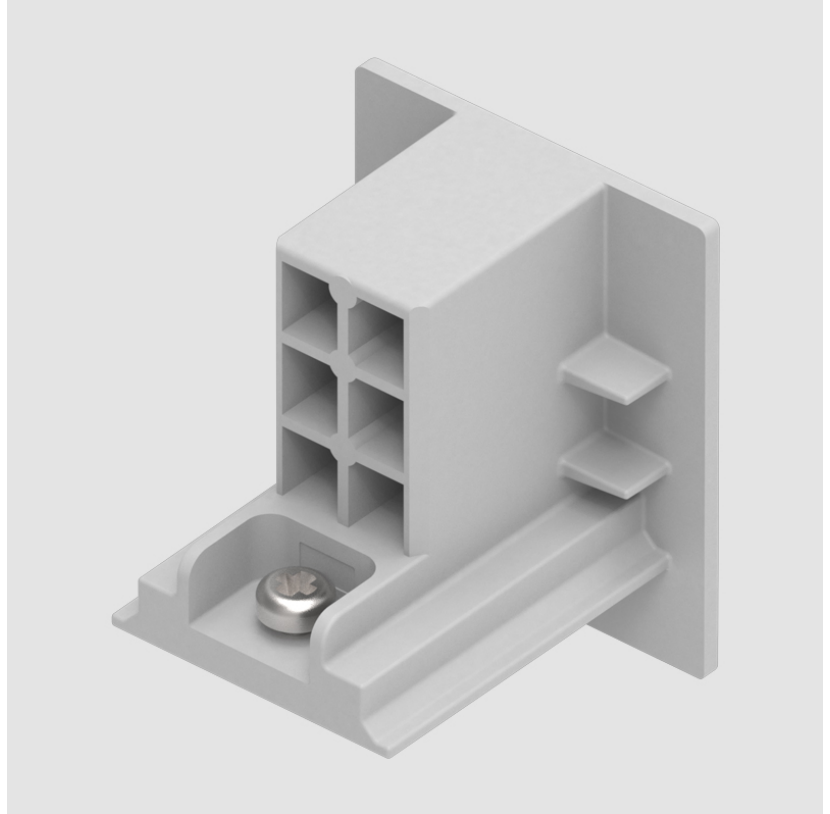

A3T033- COMPONENTS SURFACE

STR4100-

DESCRIPTION

Track - Surface - End Cap -

GENERAL

Brand: Prolicht

Division: Architectural

Mounting Type: Surface

PHYSICAL

Length (mm): 32

Length (in): 1 1/4"

Width (mm): 32

Width (in): 1 1/4"

Height (mm): 38

Height (in): 1 1/2"

Fixture Finish: WHI / BLK / GRY

Fixture Material: Aluminum

RATINGS AND CERTIFICATIONS

Certified By: Certified for North American Standards

IP rating: IP20