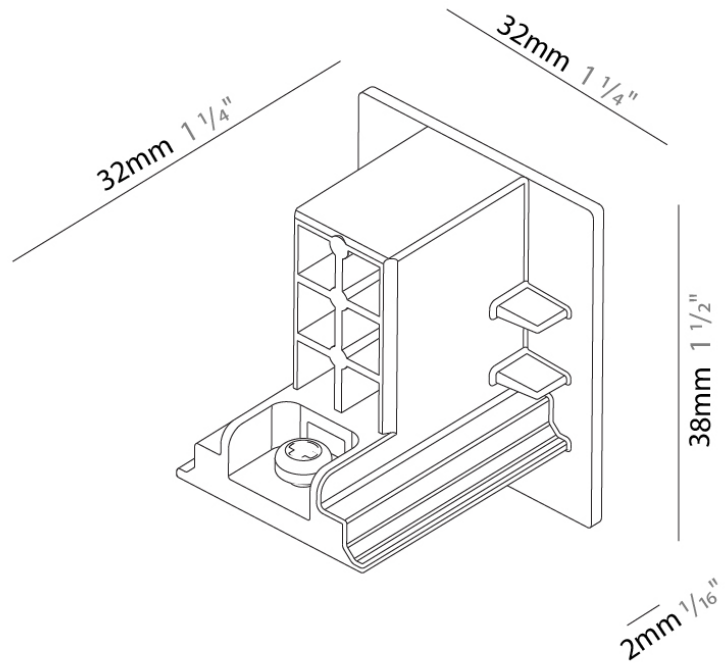

A3T033- COMPONENTS SURFACE

STR4100-

DESCRIPTION

Track - Surface - End Cap -

GENERAL

Brand: Prolicht

Division: Architectural

Mounting Type: Surface

PHYSICAL

Length (mm): 32

Length (in): 1 1/4"

Width (mm): 32

Width (in): 1 1/4"

Height (mm): 38

Height (in): 1 1/2"

Fixture Finish: WHI / BLK / GRY

Fixture Material: Aluminum

RATINGS AND CERTIFICATIONS

Certified By: Certified for North American Standards

IP rating: IP20