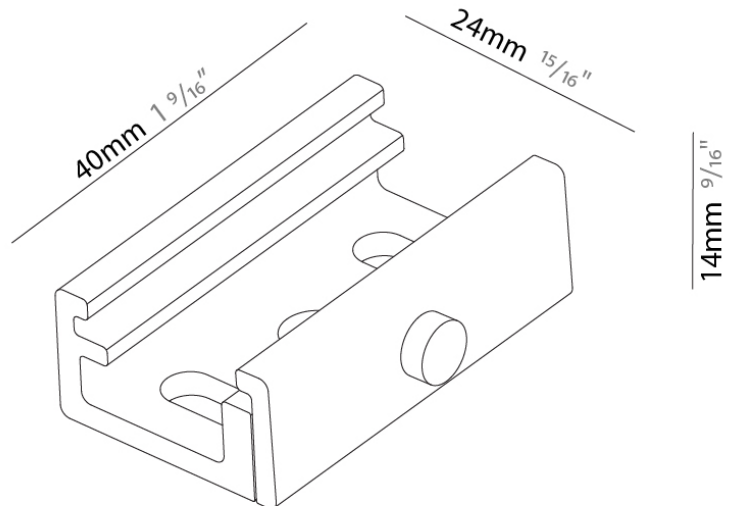

PROJECT	_____
TYPE	_____
NOTES	_____
QUANTITY	_____
DATE	_____

A3T033- COMPONENTS TRACK

STR512-

DESCRIPTION

Track - Ceiling Mounting Bracket

GENERAL

Brand: Prolight

Division: Architectural

Mounting Type: Track

PHYSICAL

Length (mm): 40

Length (in): 1 ⁹/₁₆

Width (mm): 24

Width (in): 15/16

Height (mm): 14

Height (in): 9/16

Fixture Finish: WHI / BLK

Fixture Material: Aluminum

RATINGS AND CERTIFICATIONS

Certified By: Certified for North American Standards

IP rating: IP20