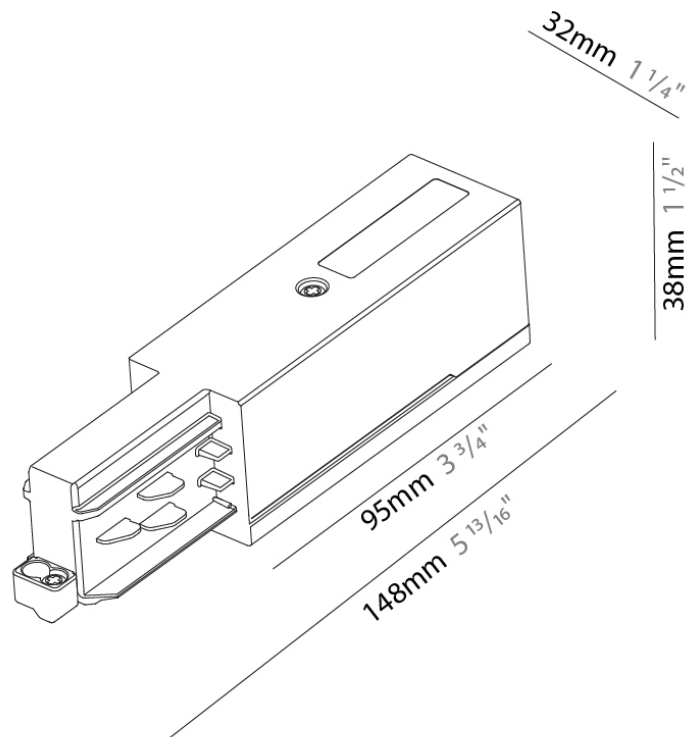

PROJECT	_____
TYPE	_____
NOTES	_____
QUANTITY	_____
DATE	_____

A3T033- COMPONENTS TRACK

STR121-

DESCRIPTION

Track - End Feed - Left Side

GENERAL

Brand: Prolicht

Division: Architectural

Mounting Type: Track

PHYSICAL

Length (mm): 148

Length (in): 5 ¹³/₁₆

Width (mm): 32

Width (in): 1 ¹/₄

Height (mm): 38

Height (in): 1 ¹/₂

Fixture Finish: WHI / BLK / GRY

Fixture Material: Aluminum

RATINGS AND CERTIFICATIONS

Certified By: Certified for North American Standards

IP rating: IP20

A