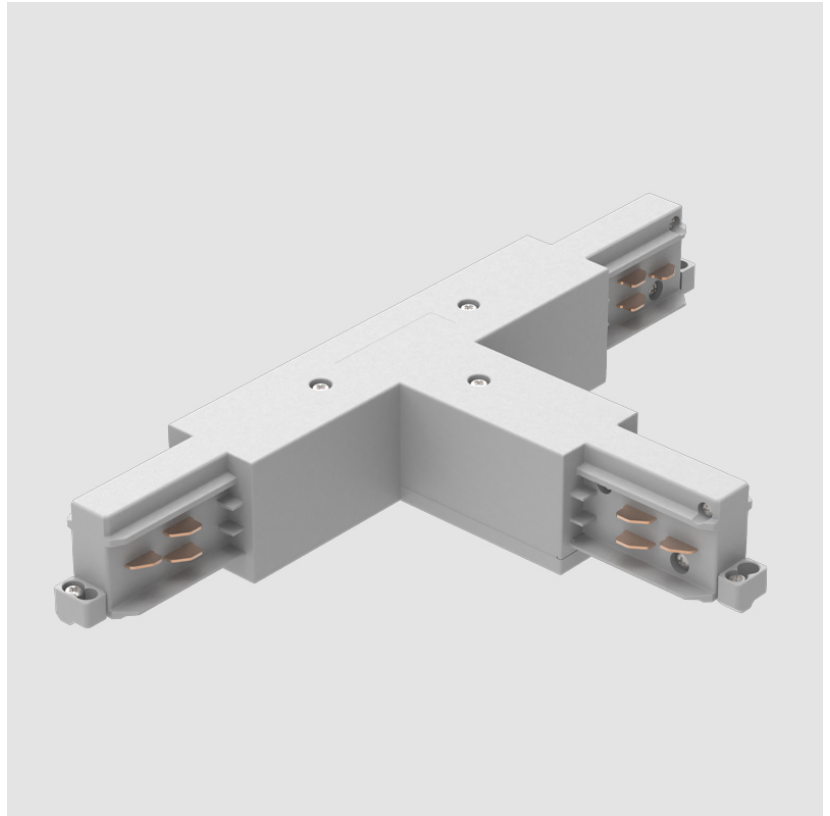

PROJECT	
TYPE	
NOTES	
QUANTITY	
DATE	

A3T033- COMPONENTS TRACK

STR3900-

DESCRIPTION
Track - T-Connector, Inside (Feedable) -

GENERAL
Brand: Prolicht
Division: Architectural
Mounting Type: Track

PHYSICAL
Length (mm): 254
Length (in): 10
Width (mm): 143
Width (in): 5 ¹³/₁₆
Height (mm): 38
Height (in): 1 ¹/₂
Fixture Finish: WHI / BLK / GRY
Fixture Material: Aluminum

RATINGS AND CERTIFICATIONS
Certified By: Certified for North American Standards
IP rating: IP20