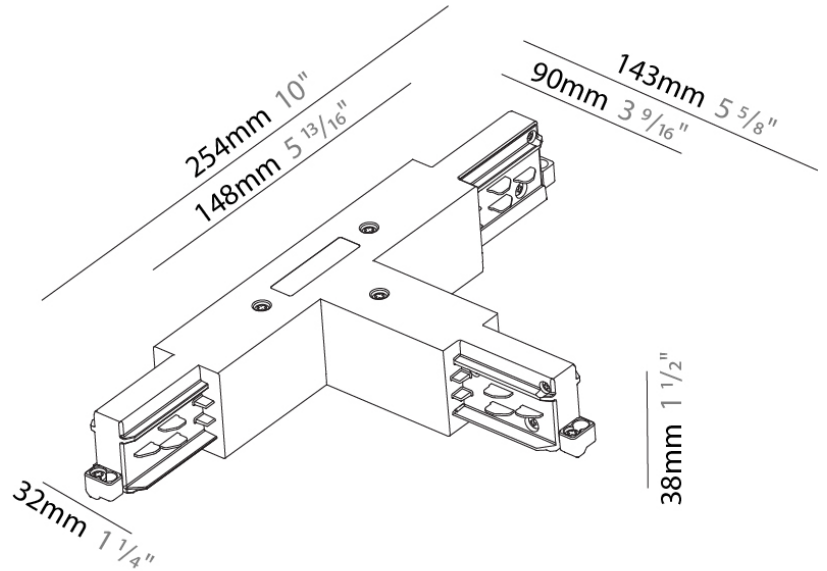

PROJECT	
TYPE	
NOTES	
QUANTITY	
DATE	

A3T033- COMPONENTS TRACK

STR3900-

DESCRIPTION
Track - T-Connector, Inside (Feedable) -

GENERAL
Brand: Prolicht
Division: Architectural
Mounting Type: Track

PHYSICAL
Length (mm): 254
Length (in): 10
Width (mm): 143
Width (in): 5 ¹³/₁₆
Height (mm): 38
Height (in): 1 ¹/₂
Fixture Finish: WHI / BLK / GRY
Fixture Material: Aluminum

RATINGS AND CERTIFICATIONS
Certified By: Certified for North American Standards
IP rating: IP20