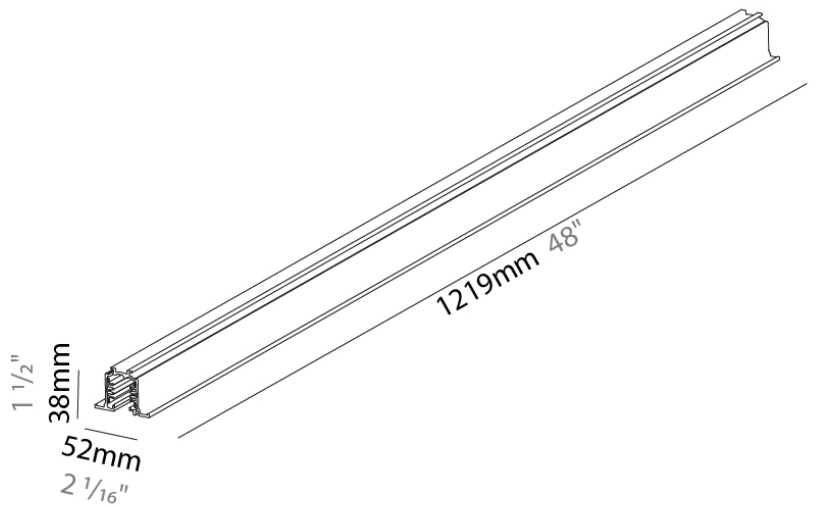

PROJECT	
TYPE	
NOTES	
QUANTITY	
DATE	

A3T033- COMPONENTS TRACK

STRR4400-

DESCRIPTION

Track - 4' Recessed Mount 3-Circuit Track - Gray

GENERAL

Brand: Prolicht
Division: Architectural
Mounting Type: Track

PHYSICAL

Shape: Rectangle
Length (mm): 1219
Length (in): 48
Width (mm): 32
Width (in): 1 1/4
Height (mm): 38
Height (in): 1 1/2
Fixture Finish: WHI / BLK / GRY
Fixture Material: Aluminum

RATINGS AND CERTIFICATIONS

Certified By: Certified for North American Standards
IP rating: IP20