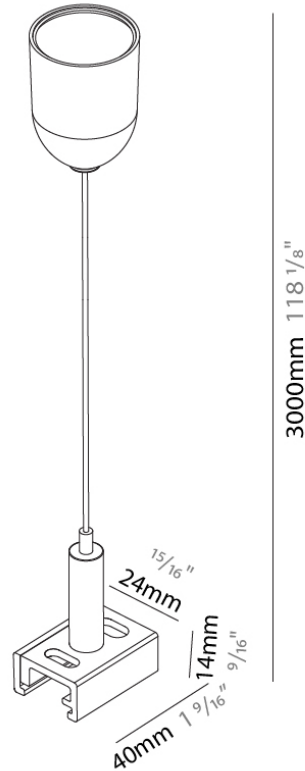

A3T033- COMPONENTS TRACK

STR510-

DESCRIPTION

Track - Suspension Cable Kit 3000mm -

GENERAL

Brand: Prolicht

Division: Architectural

Mounting Type: Track

PHYSICAL

Fixture Finish: WHI / BLK / GRY

Fixture Material: Aluminum

RATINGS AND CERTIFICATIONS

Certified By: Certified for North American Standards

IP rating: IP20