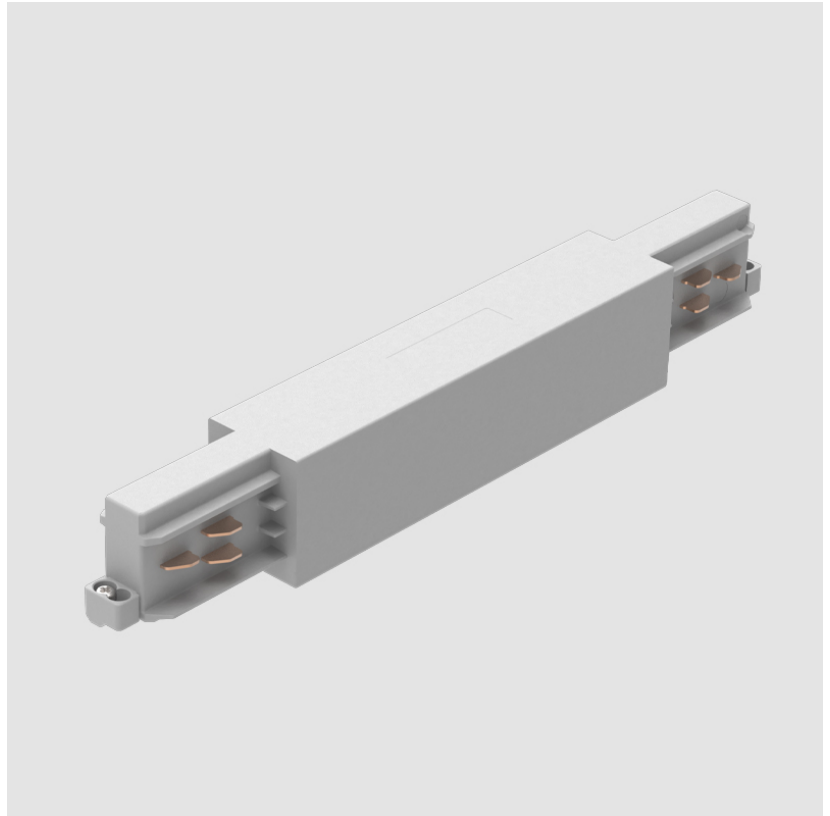

PROJECT	
TYPE	
NOTES	
QUANTITY	
DATE	

A3T033- COMPONENTS TRACK

STR141-

DESCRIPTION

Track - Central Feed -

GENERAL

Brand: Prolicht

Division: Architectural

Mounting Type: Track

PHYSICAL

Length (mm): 254

Length (in): 10

Width (mm): 32

Width (in): 1 1/4

Height (mm): 38

Height (in): 1 5/16

Fixture Finish: WHI / BLK / GRY

Fixture Material: Aluminum

RATINGS AND CERTIFICATIONS

Certified By: Certified for North American Standards

IP rating: IP20