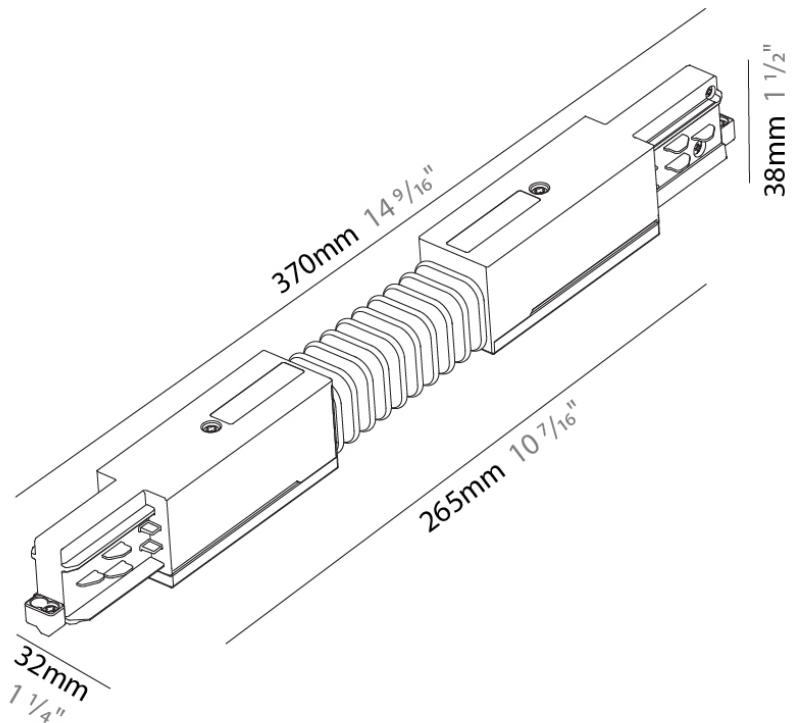

PROJECT	
TYPE	
NOTES	
QUANTITY	
DATE	

A3T033- COMPONENTS TRACK

STR2300-

DESCRIPTION

Track - Flexible Connector -

GENERAL

Brand: Prolicht

Division: Architectural

Mounting Type: Track

PHYSICAL

Length (mm): 370

Length (in): 14 ⁹/₁₆

Width (mm): 32

Width (in): 1 ¹/₁₆

Height (mm): 38

Height (in): 1 ⁹/₁₆

Fixture Finish: WHI / BLK / GRY

Fixture Material: Aluminum

RATINGS AND CERTIFICATIONS

Certified By: Certified for North American Standards

IP rating: IP20