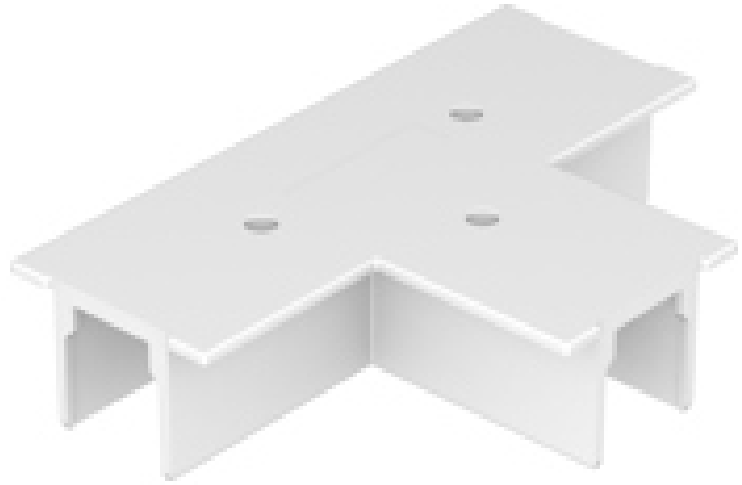

A3T033- COMPONENTS TRACK

STR9013R-

DESCRIPTION

Track - Cover T-Connector

GENERAL

Brand: Prolicht

Division: Architectural

Mounting Type: Track

PHYSICAL

Length (mm): 148

Length (in): 5 ¹³/₁₆

Width (mm): 100

Width (in): 3 ¹⁵/₁₆

Height (mm): 34

Height (in): 1 ⁵/₁₆

Fixture Finish: WHI / BLK / GRY

Fixture Material: Aluminum