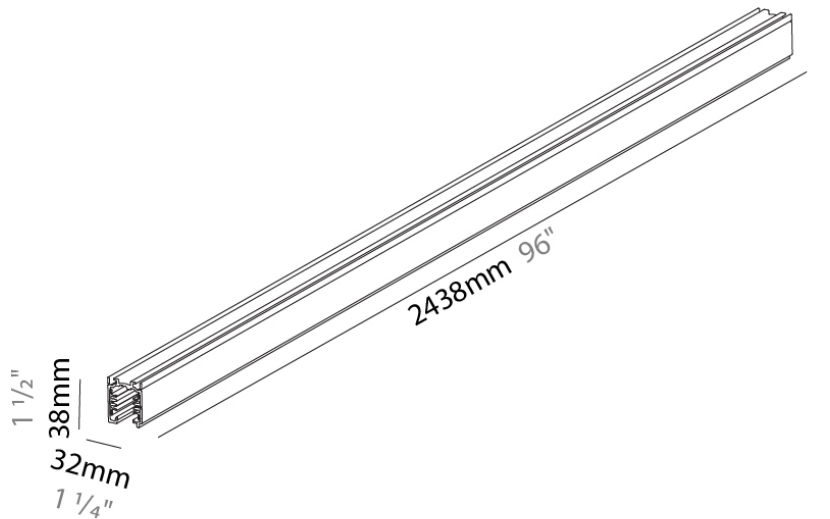

A3T036- COMPONENTS TRACK

STRS4800-

DESCRIPTION

Track - 8' Surface Mount 3-Circuit Track

GENERAL

Brand: Prolicht

Division: Architectural

Mounting Type: Track

PHYSICAL

Shape: Rectangle

Length (mm): 2438

Length (in): 96"

Width (mm): 32

Width (in): 1 1/4"

Height (mm): 38

Height (in): 1 1/2"

Fixture Finish: WHI / BLK / GRY

Fixture Material: Aluminum

ELECTRICAL

Driver Included: No

RATINGS AND CERTIFICATIONS

Certified By: Certified for North American Standards

IP rating: IP20