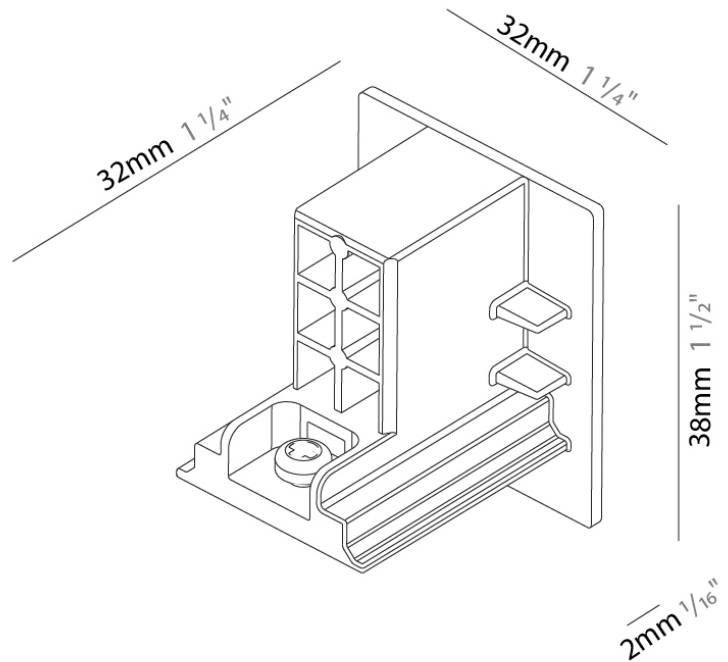

PHYSICAL

Length (mm): 148

Length (in): 5 ¹³/₁₆

Width (mm): 148

Width (in): 5 ¹³/₁₆

Height (mm): 38

Height (in): 1 ¹/₂

Fixture Finish: WHI / BLK / GRY

Division: Architectural

Mounting Type: Surface

PHYSICAL

Length (mm): 32

Length (in): 1 ¼

Width (mm): 32

Width (in): 1 ¼

Height (mm): 38

Height (in): 1 ½

Fixture Finish: WHI / BLK / GRY

Fixture Material: Aluminum

RATINGS AND CERTIFICATIONS

Certified By: Certified for North American Standards

IP rating: IP20

A3T036- COMPONENTS TRACK

PROJECT	
TYPE	
NOTES	
QUANTITY	
DATE	

PHYSICAL

Length (mm): 40

Length (in): 1 ⁹/₁₆

Width (mm): 24

Width (in): 15/16

Height (mm): 14

Height (in): 9/16

Fixture Finish: WHI / BLK