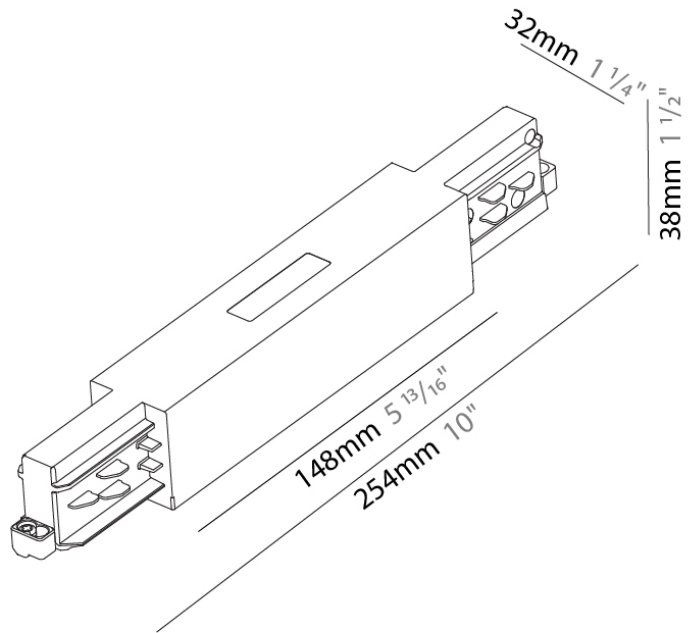

Length (in): 5 ¹³/₁₆

Width (mm): 32

Width (in): 1 ¹/₄

Height (mm): 38

Height (in): 1 ¹/₂

Fixture Finish: WHI / BLK / GRY

Fixture Material: Aluminum

RATINGS AND CERTIFICATIONS

Width (in): 1 1/4

Height (mm): 38

Height (in): 1 5/16

Fixture Finish: WHI / BLK / GRY

Fixture Material: Aluminum

RATINGS AND CERTIFICATIONS

Certified By: Certified for North American Standards

IP rating: IP20