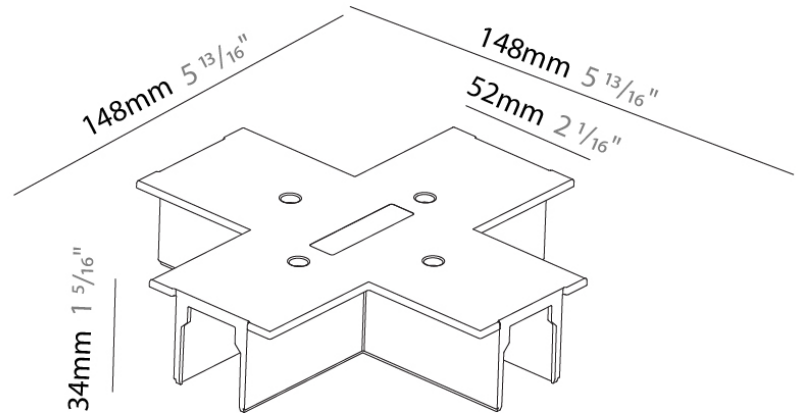

Height (mm): 34

Height (in): 1 ⁵/₁₆

Fixture Finish: WHI / BLK / GRY

Fixture Material: Aluminum

A3T036- COMPONENTS TRACK

STR9017R-

DESCRIPTION
 Track - Cover Cross Connector

GENERAL
 Brand: Prolicht
 Division: Architectural
 Mounting Type: Track

PHYSICAL
 Length (mm): 148
 Length (in): 5 ¹³/₁₆
 Width (mm): 148
 Width (in): 5 ¹³/₁₆
 Height (mm): 34
 Height (in): 1 ⁵/₁₆
 Fixture Finish: WHI / BLK / GRY
 Fixture Material: Aluminum

A3T036- COMPONENTS SURFACE