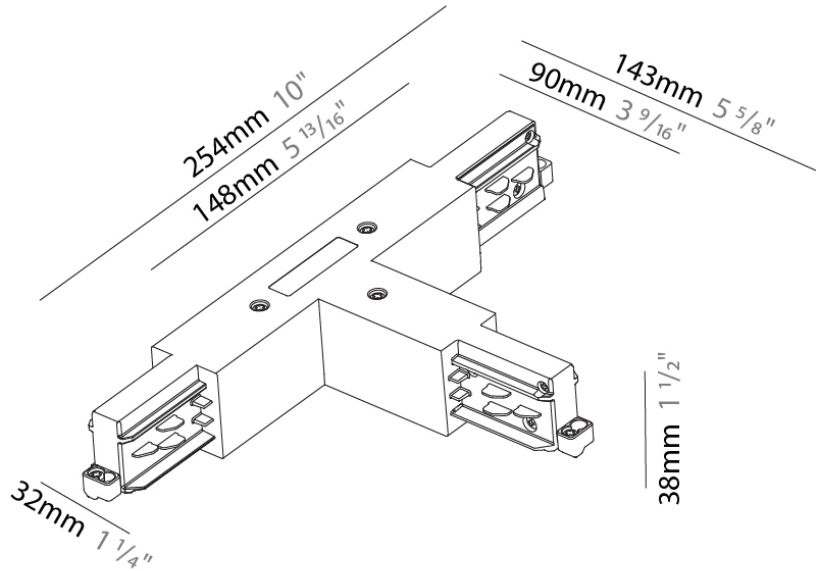

A3T036- COMPONENTS TRACK

STR40001-

DESCRIPTION

Track - T-Connector, Outside (Feedable) -

GENERAL

Brand: Prolicht
Division: Architectural
Mounting Type: Track

PHYSICAL

Length (mm): 254
Length (in): 10
Width (mm): 143
Width (in): 5 5/8
Height (mm): 38
Height (in): 1 1/2
Fixture Finish: WHI / BLK / GRY
Fixture Material: Aluminum

RATINGS AND CERTIFICATIONS

Certified By: Certified for North American Standards
IP rating: IP20