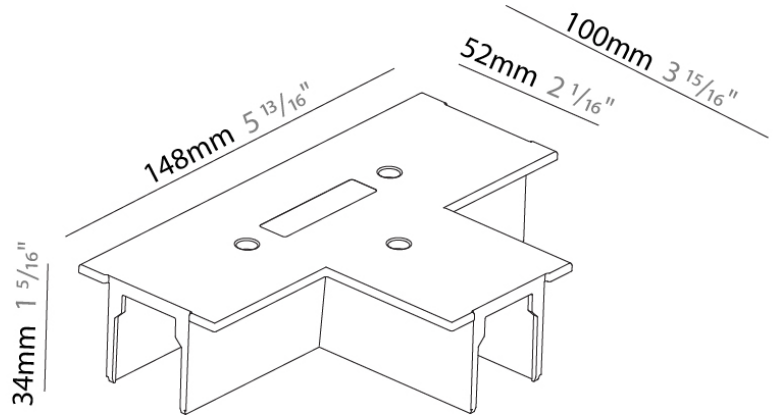

PROJECT	_____
TYPE	_____
NOTES	_____
QUANTITY	_____
DATE	_____

A3T036- COMPONENTS TRACK

STR9013R-

DESCRIPTION

Track - Cover T-Connector

GENERAL

Brand: Prolicht

Division: Architectural

Mounting Type: Track

PHYSICAL

Length (mm): 148

Length (in): 5 ¹³/₁₆

Width (mm): 100

Width (in): 3 ¹⁵/₁₆

Height (mm): 34

Height (in): 1 ⁵/₁₆

Fixture Finish: WHI / BLK / GRY

Fixture Material: Aluminum