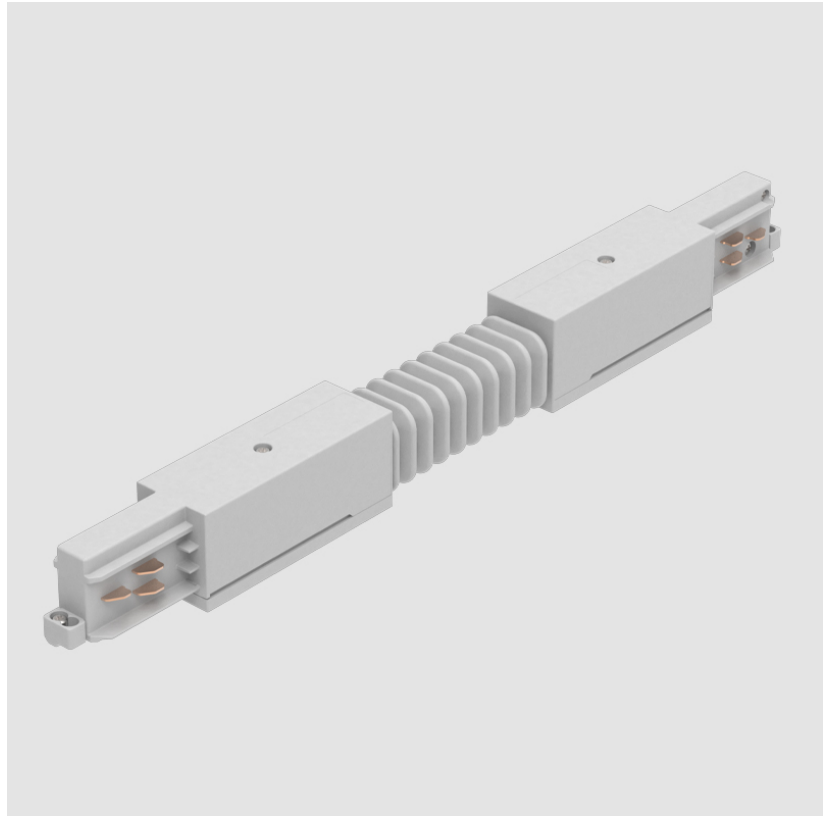

PROJECT	
TYPE	
NOTES	
QUANTITY	
DATE	

A3T036- COMPONENTS TRACK

STR2300-

DESCRIPTION

Track - Flexible Connector -

GENERAL

Brand: Prolicht

Division: Architectural

Mounting Type: Track

PHYSICAL

Length (mm): 370

Length (in): 14 ⁹/₁₆

Width (mm): 32

Width (in): 1 ¹/₄

Height (mm): 38

Height (in): 1 ⁵/₁₆

Fixture Finish: WHI / BLK / GRY

Fixture Material: Aluminum

RATINGS AND CERTIFICATIONS

Certified By: Certified for North American Standards

IP rating: IP20