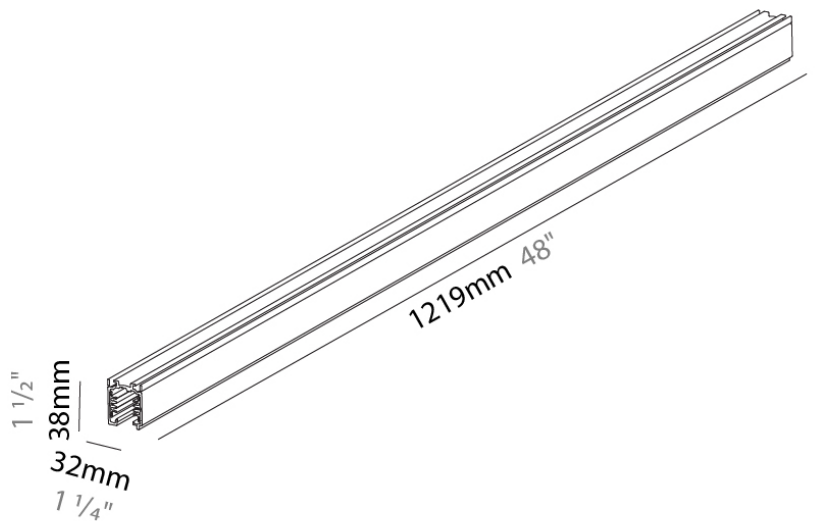

PROJECT	
TYPE	
NOTES	
QUANTITY	
DATE	

A3T036- COMPONENTS TRACK

STRS4400-

DESCRIPTION

Track - 4' Surface Mount 3-Circuit Track

GENERAL

Brand: Prolicht
Division: Architectural
Mounting Type: Track

PHYSICAL

Shape: Rectangle
Length (mm): 1219
Length (in): 48
Width (mm): 32
Width (in): 1 1/4
Height (mm): 38
Height (in): 1 1/2
Fixture Finish: WHI / BLK / GRY
Fixture Material: Aluminum

ELECTRICAL

Driver Included: No

RATINGS AND CERTIFICATIONS

Certified By: Certified for North American Standards
IP rating: IP20