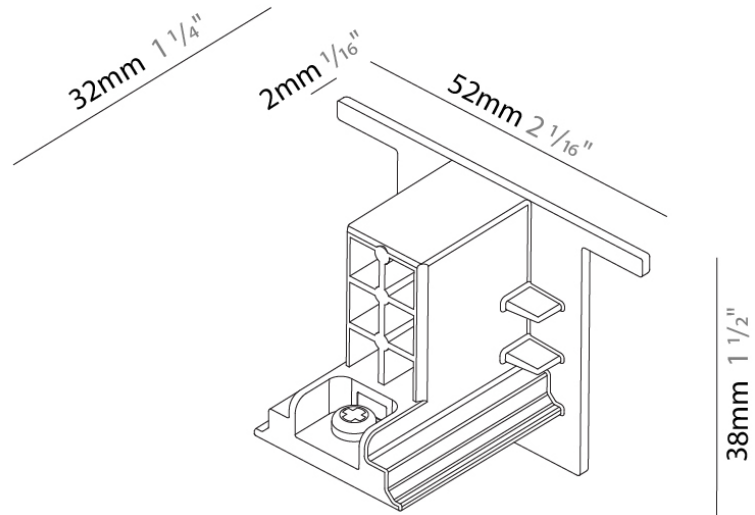

A3T036- COMPONENTS SURFACE

STRR4100-

DESCRIPTION
Track - Recessed - End Cap -

GENERAL
Brand: Prolicht
Division: Architectural
Mounting Type: Surface

PHYSICAL
Length (mm): 32
Length (in): 1 ¼
Width (mm): 32
Width (in): 1 ¼
Height (mm): 38
Height (in): 1 ½
Fixture Finish: WHI / BLK / GRY
Fixture Material: Aluminum

RATINGS AND CERTIFICATIONS
Certified By: Certified for North American Standards
IP rating: IP20