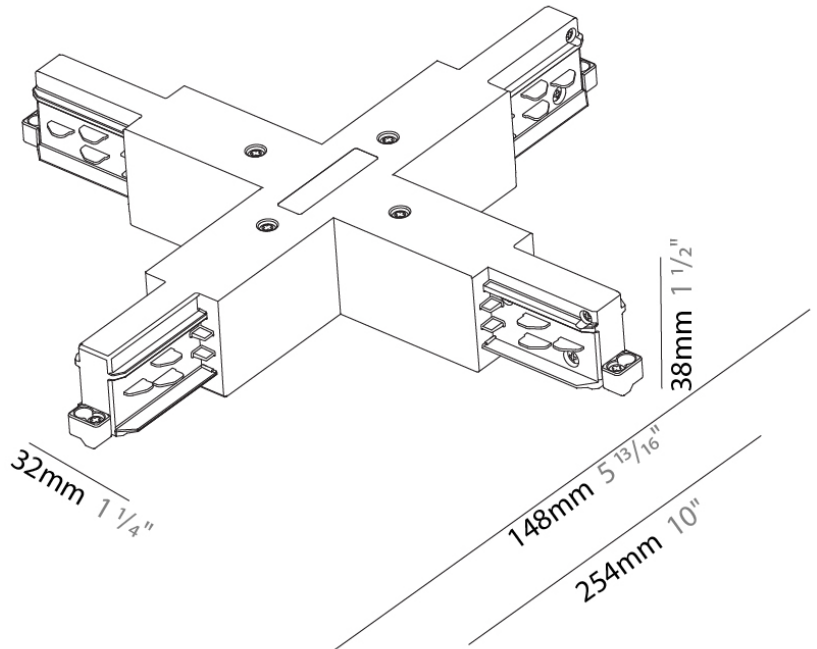

PROJECT	_____
TYPE	_____
NOTES	_____
QUANTITY	_____
DATE	_____

A3T036- COMPONENTS TRACK

STR380-

DESCRIPTION

Track - X-Connector (Feedable) -

GENERAL

Brand: Prolicht

Division: Architectural

Mounting Type: Track

PHYSICAL

Length (mm): 148

Length (in): 5 ¹³/₁₆

Width (mm): 148

Width (in): 5 ¹³/₁₆

Height (mm): 38

Height (in): 1 ¹/₂

Fixture Finish: WHI / BLK / GRY

Fixture Material: Aluminum

RATINGS AND CERTIFICATIONS

Certified By: Certified for North American Standards

IP rating: IP20