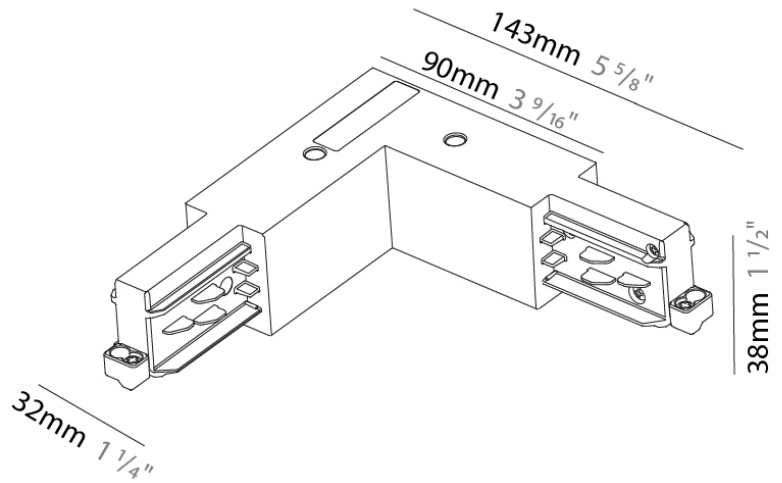

PROJECT	
TYPE	
NOTES	
QUANTITY	
DATE	

A3T036- COMPONENTS TRACK

STR3400-

DESCRIPTION

Track - L-Connector, Outside Corner (Feedable) -

GENERAL

Brand: Prolicht
Division: Architectural
Mounting Type: Track

PHYSICAL

Length (mm): 143
Length (in): 5 ⁵/₈
Width (mm): 32
Width (in): 1 ¹/₄
Height (mm): 38
Height (in): 1 ¹/₂
Fixture Finish: WHI / BLK / GRY
Fixture Material: Aluminum

RATINGS AND CERTIFICATIONS

Certified By: Certified for North American Standards
IP rating: IP20