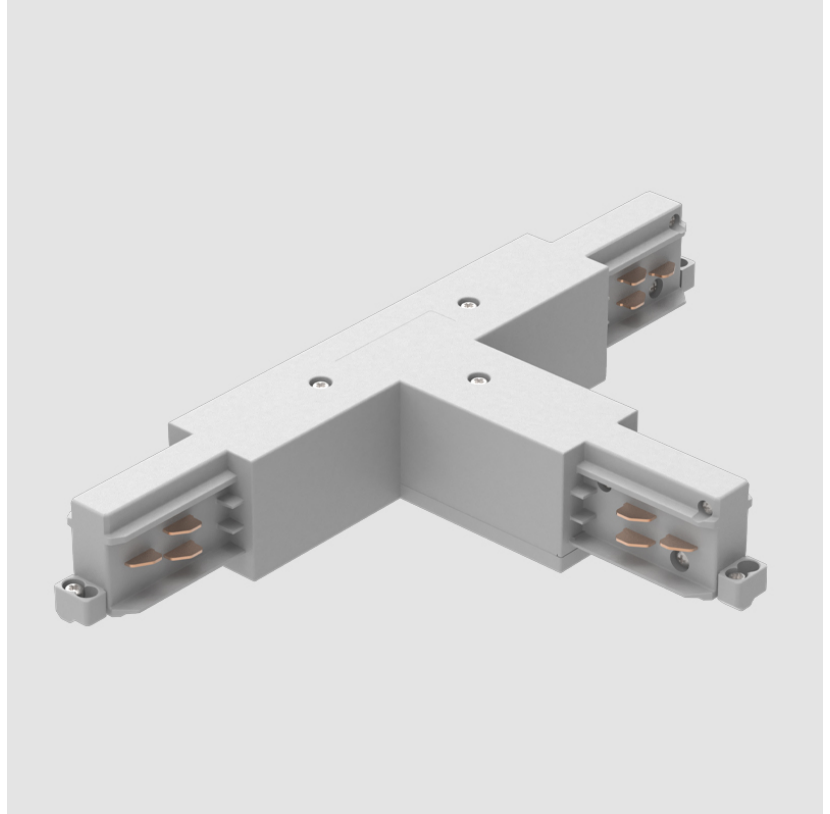

A3T036- COMPONENTS TRACK

STR40001-

DESCRIPTION

Track - T-Connector, Outside (Feedable) -

GENERAL

Brand: Prolicht
Division: Architectural
Mounting Type: Track

PHYSICAL

Length (mm): 254
Length (in): 10
Width (mm): 143
Width (in): 5 5/8
Height (mm): 38
Height (in): 1 1/2
Fixture Finish: WHI / BLK / GRY
Fixture Material: Aluminum

RATINGS AND CERTIFICATIONS

Certified By: Certified for North American Standards
IP rating: IP20