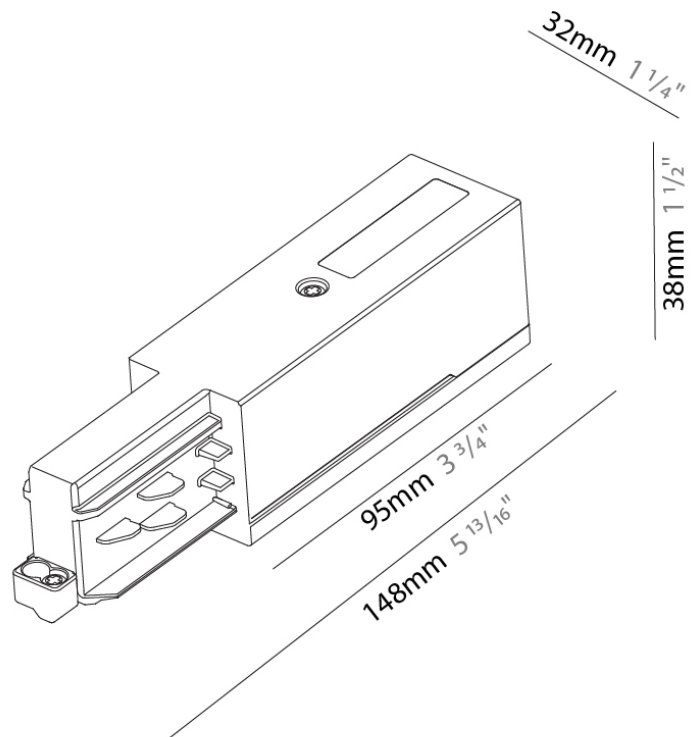

A3T036- COMPONENTS TRACK

STR1110-

DESCRIPTION

Track - End Feed - Right Side

GENERAL

Brand: Prolicht

Division: Architectural

Mounting Type: Track

PHYSICAL

Length (mm): 148

Length (in): 5 ¹³/₁₆

Width (mm): 32

Width (in): 1 ¹/₄

Height (mm): 38

Height (in): 1 ¹/₂

Fixture Finish: WHI / BLK / GRY

Fixture Material: Aluminum

RATINGS AND CERTIFICATIONS

Certified By: Certified for North American Standards

IP rating: IP20

A