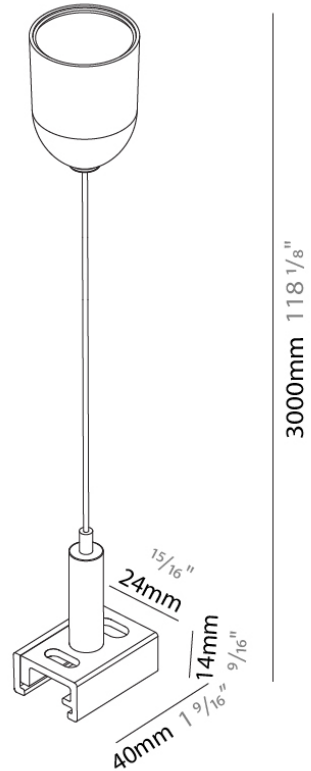

A3T036- COMPONENTS TRACK

PROJECT	
TYPE	
NOTES	
QUANTITY	
DATE	

STR510-

DESCRIPTION
Track - Suspension Cable Kit 3000mm -

GENERAL
Brand: Prolicht
Division: Architectural
Mounting Type: Track

PHYSICAL
Fixture Finish: WHI / BLK / GRY
Fixture Material: Aluminum

RATINGS AND CERTIFICATIONS
Certified By: Certified for North American Standards
IP rating: IP20