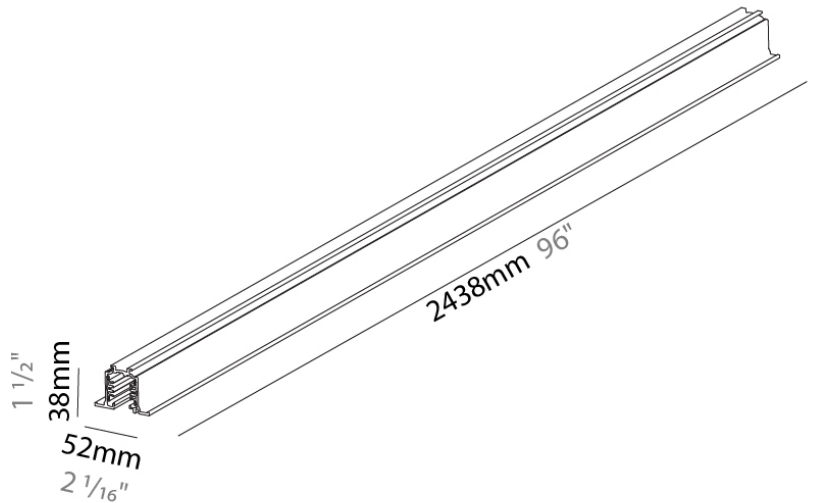

Division: Architectural

Mounting Type: Track

PHYSICAL

Shape: Rectangle

Length (mm): 2438

Length (in): 96

Width (mm): 32

Width (in): 1 1/4

Height (mm): 38

Height (in): 1 1/2

Fixture Finish: WHI / BLK / GRY

Fixture Material: Aluminum

RATINGS AND CERTIFICATIONS

Certified By: Certified for North American Standards

IP rating: IP20

A