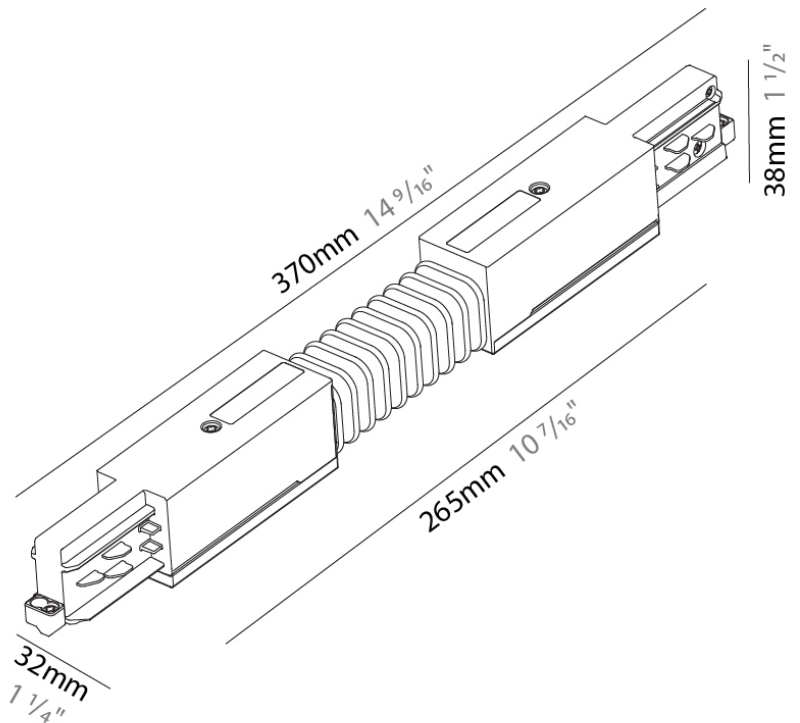

PROJECT	
TYPE	
NOTES	
QUANTITY	
DATE	

A3T036- COMPONENTS TRACK

STR2300-

DESCRIPTION

Track - Flexible Connector -

GENERAL

Brand: Prolicht

Division: Architectural

Mounting Type: Track

PHYSICAL

Length (mm): 370

Length (in): 14 ⁹/₁₆

Width (mm): 32

Width (in): 1 ¹/₄

Height (mm): 38

Height (in): 1 ⁵/₁₆

Fixture Finish: WHI / BLK / GRY

Fixture Material: Aluminum

RATINGS AND CERTIFICATIONS

Certified By: Certified for North American Standards

IP rating: IP20