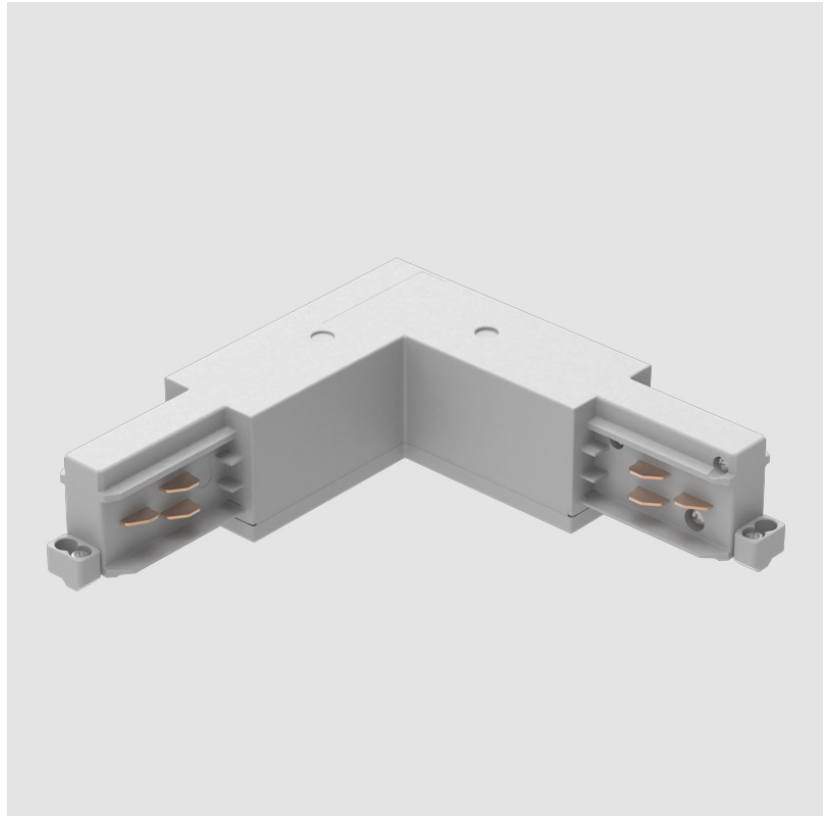

PROJECT	
TYPE	
NOTES	
QUANTITY	
DATE	

A3T036- COMPONENTS TRACK

STR3400-

DESCRIPTION

Track - L-Connector, Outside Corner (Feedable) -

GENERAL

Brand: Prolicht
Division: Architectural
Mounting Type: Track

PHYSICAL

Length (mm): 143
Length (in): 5 ⁵/₈
Width (mm): 32
Width (in): 1 ¹/₄
Height (mm): 38
Height (in): 1 ¹/₂
Fixture Finish: WHI / BLK / GRY
Fixture Material: Aluminum

RATINGS AND CERTIFICATIONS

Certified By: Certified for North American Standards
IP rating: IP20