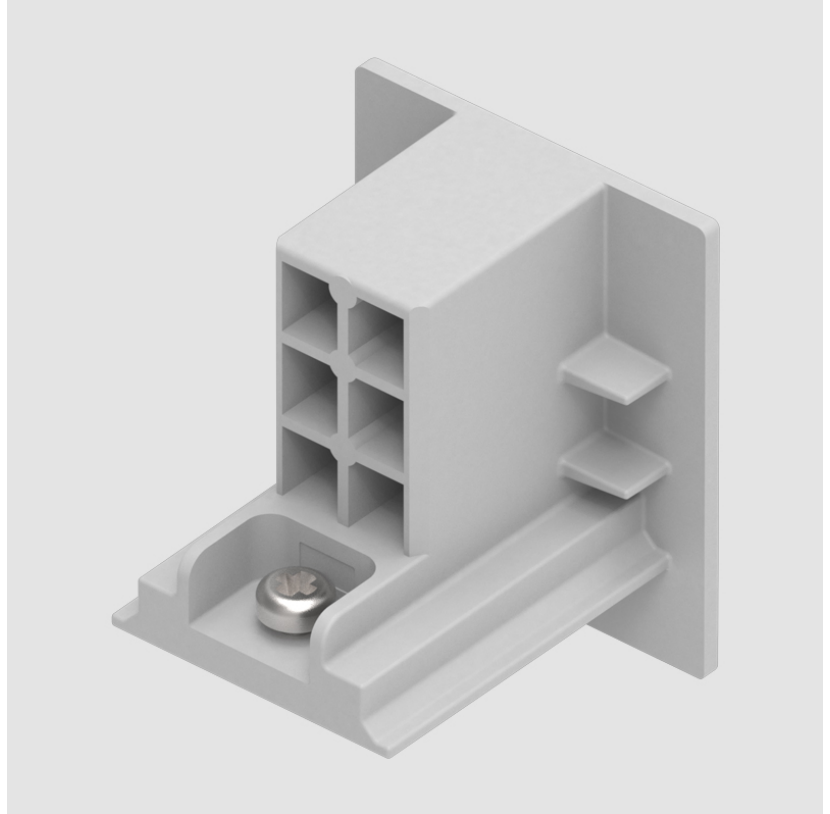

A3T036- COMPONENTS TRACK

STR1110-

DESCRIPTION

Track - End Feed - Right Side

GENERAL

Brand: Prolicht

Division: Architectural

Mounting Type: Track

Height (in): 1 ½

Fixture Finish: WHI / BLK / GRY

Fixture Material: Aluminum

RATINGS AND CERTIFICATIONS

Certified By: Certified for North American Standards

IP rating: IP20

A3T036- COMPONENTS TRACK

PROJECT	
TYPE	
NOTES	
QUANTITY	
DATE	