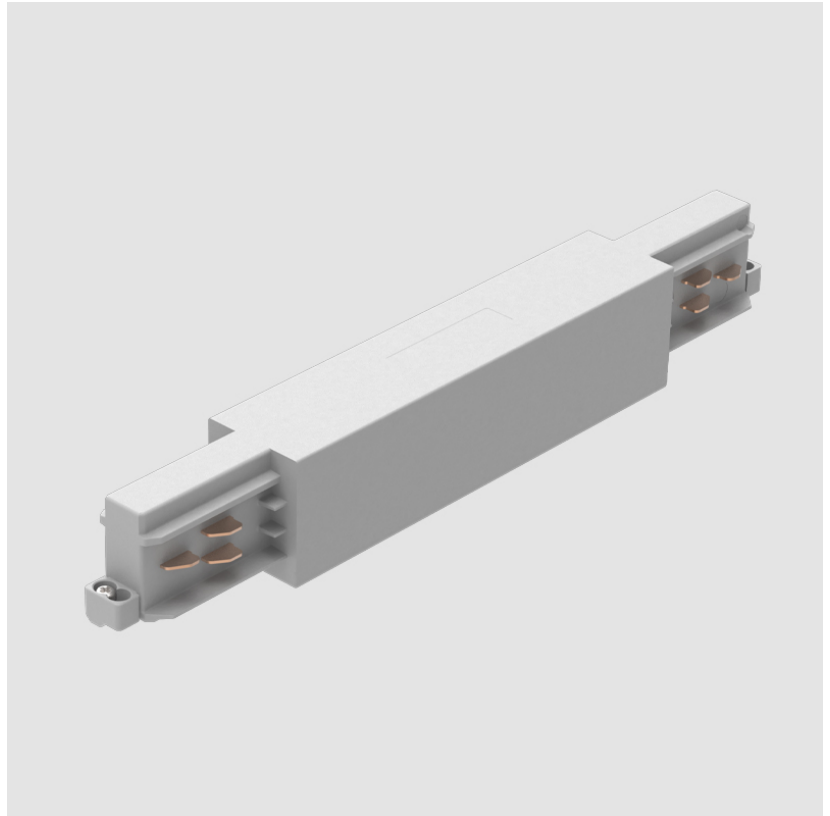

A3T036- COMPONENTS TRACK

STR1110-

DESCRIPTION

Track - End Feed - Right Side

GENERAL

Brand: Prolicht

Division: Architectural

Mounting Type: Track

Width (in): 1 1/4

Height (mm): 38

Height (in): 1 5/16

Fixture Finish: WHI / BLK / GRY

Fixture Material: Aluminum

RATINGS AND CERTIFICATIONS

Certified By: Certified for North American Standards

IP rating: IP20

A

A3T036- COMPONENTS TRACK

STR2100-

DESCRIPTION

Track - Straight Connector -

GENERAL

Brand: Prolicht

Division: Architectural