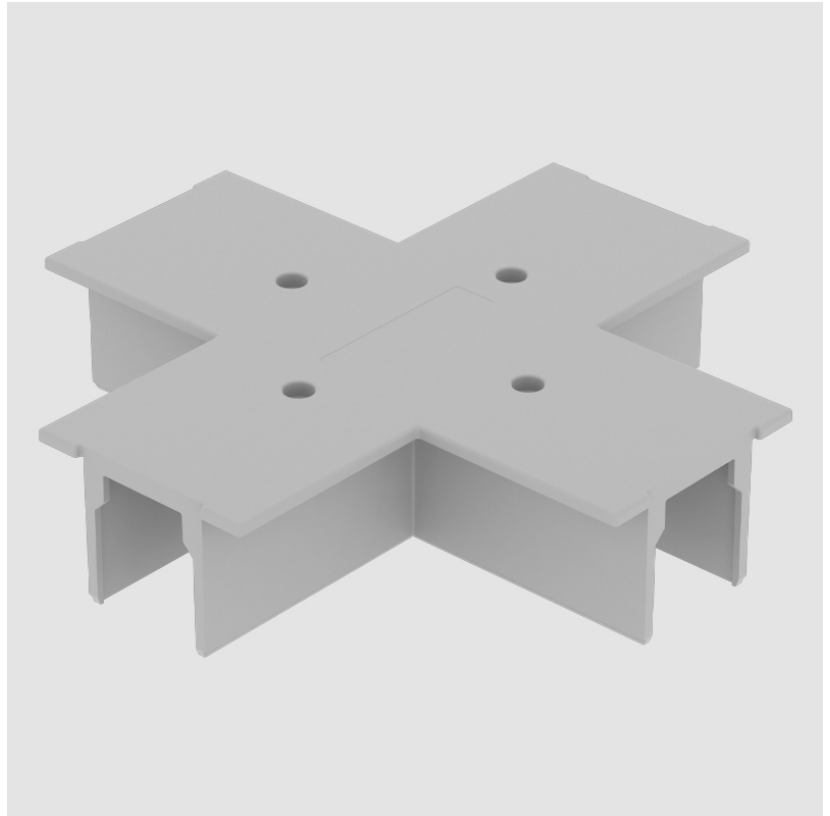

A3T036- COMPONENTS TRACK

STR9017R-

DESCRIPTION
Track - Cover Cross Connector

GENERAL
Brand: Prolicht
Division: Architectural
Mounting Type: Track

PHYSICAL
Length (mm): 148
Length (in): 5 ¹³/₁₆
Width (mm): 148
Width (in): 5 ¹³/₁₆
Height (mm): 34
Height (in): 1 ⁵/₁₆
Fixture Finish: WHI / BLK / GRY
Fixture Material: Aluminum