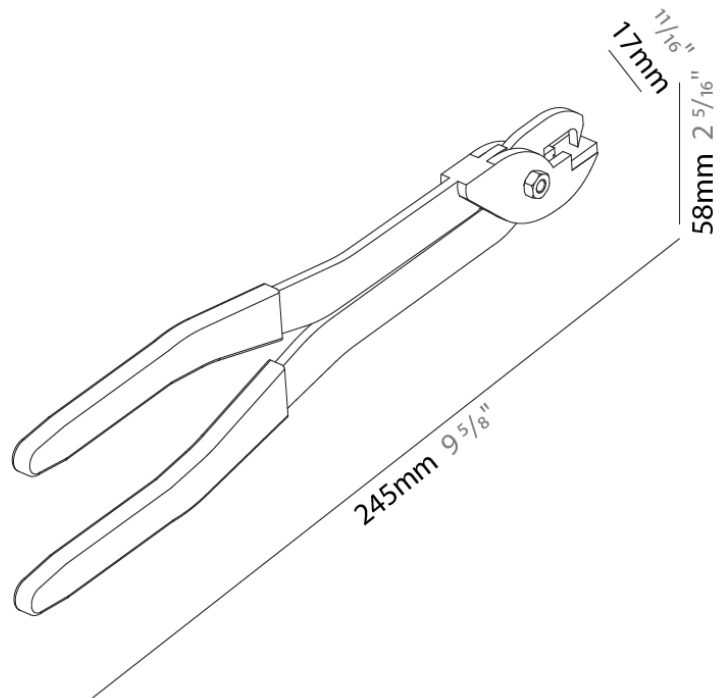

PROJECT	_____
TYPE	_____
NOTES	_____
QUANTITY	_____
DATE	_____

A3T036- COMPONENTS TRACK

STRV120

DESCRIPTION

Cutting Tool for Track Conductors

GENERAL

Brand: Prolicht

Division: Architectural

Mounting Type: Track

PHYSICAL

Length (mm): 245

Length (in): $9 \frac{5}{8}$

Height (mm): 58

Height (in): $2 \frac{5}{16}$

Fixture Material: Aluminum

ELECTRICAL

Driver Included: No

RATINGS AND CERTIFICATIONS

Certified By: Certified for North American Standards

IP rating: IP20