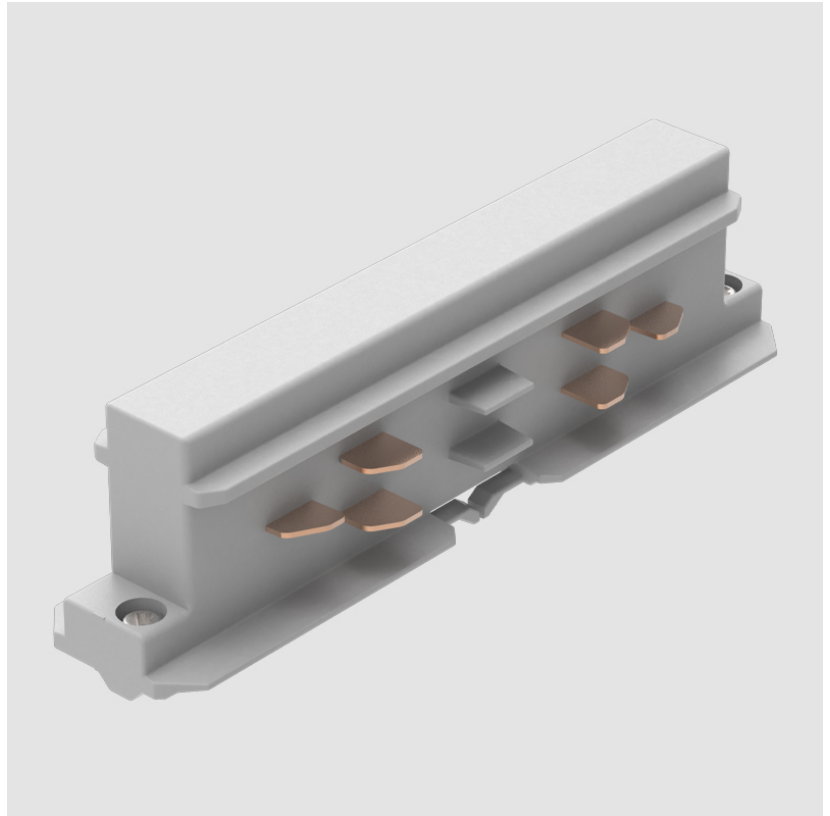

A3T036- COMPONENTS TRACK

STR2100-

DESCRIPTION

Track - Straight Connector -

GENERAL

Brand: Prolicht

Division: Architectural

Mounting Type: Track

PHYSICAL

Length (mm): 115

Length (in): 4 1/2"

Width (mm): 26

Width (in): 1"

Height (mm): 33

Height (in): 1 5/16"

Fixture Finish: WHI / BLK / GRY

Fixture Material: Aluminum

RATINGS AND CERTIFICATIONS

Certified By: Certified for North American Standards

IP rating: IP20