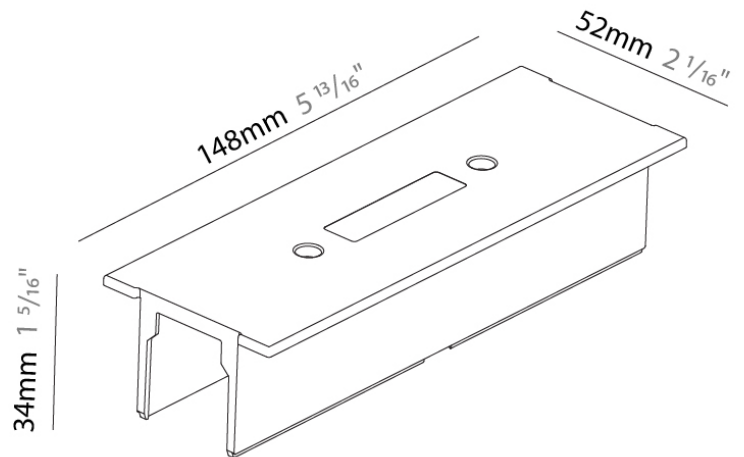

Width (in): 2 ¹/₁₆

Height (mm): 34

Height (in): 1 ⁵/₁₆

Fixture Finish: WHI / BLK / GRY

Fixture Material: Aluminum

RATINGS AND CERTIFICATIONS

IP rating: IP20

A3T036- COMPONENTS TRACK

Length (mm): 148

Length (in): 5 ¹³/₁₆

Width (mm): 52

Width (in): 2 ¹/₁₆

Height (mm): 34

Height (in): 1 ⁵/₁₆

Fixture Finish: WHI / BLK / GRY

Fixture Material: Aluminum