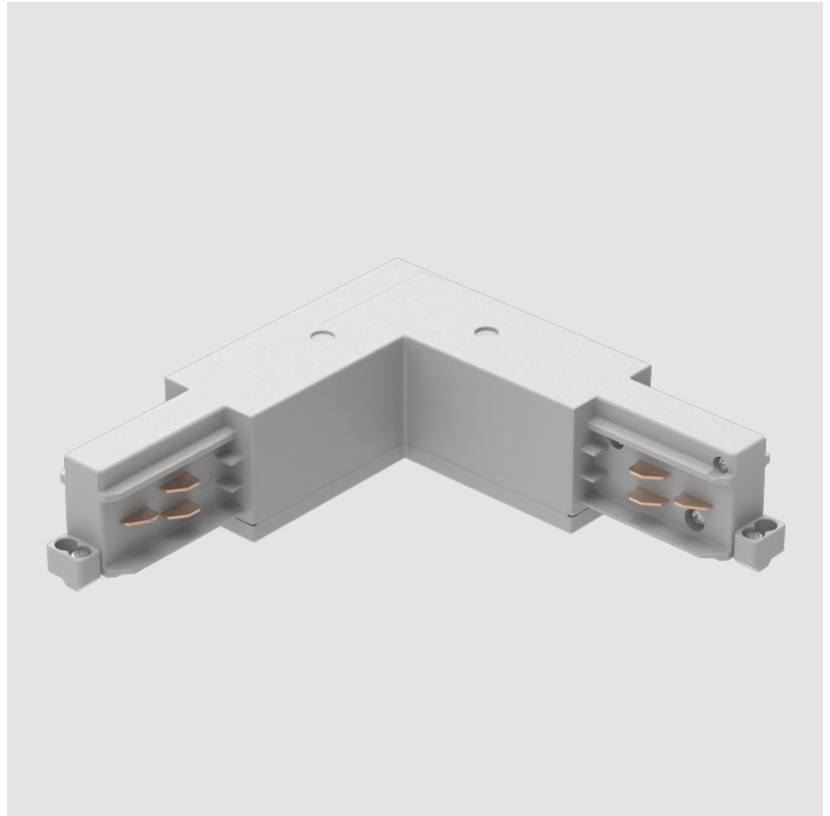

A3T036- COMPONENTS TRACK

STR1110-

DESCRIPTION

Track - End Feed - Right Side

GENERAL

Brand: Prolicht

Division: Architectural

Mounting Type: Track

Height (mm): 38

Height (in): 1 ¹/₂

Fixture Finish: WHI / BLK / GRY

Fixture Material: Aluminum

RATINGS AND CERTIFICATIONS

Certified By: Certified for North American Standards

IP rating: IP20

PROJECT	_____
TYPE	_____
NOTES	_____
QUANTITY	_____
DATE	_____

A3T036- COMPONENTS TRACK

STR380-

DESCRIPTION

Track - X-Connector (Feedable) -

GENERAL

Brand: Prolicht

Division: Architectural

Mounting Type: Track