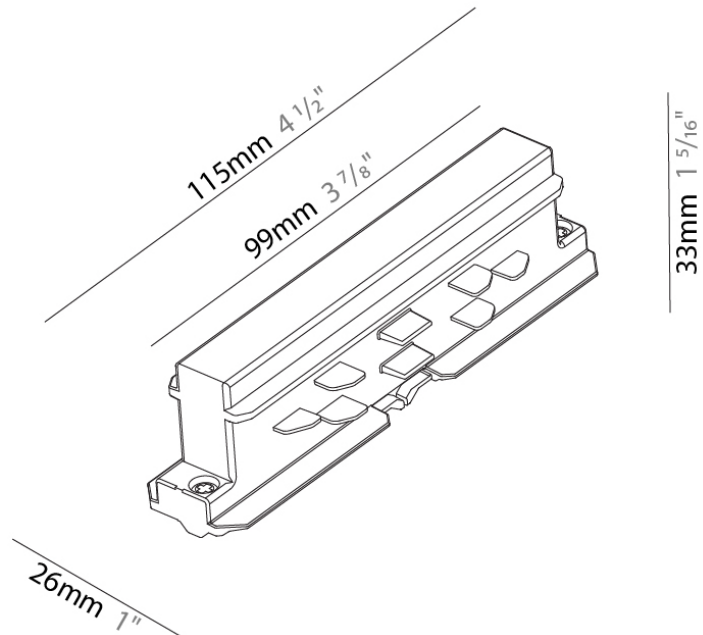

A3T036- COMPONENTS TRACK

STR2100-

DESCRIPTION

Track - Straight Connector -

GENERAL

Brand: Prolicht

Division: Architectural

Mounting Type: Track

PHYSICAL

Length (mm): 115

Length (in): 4 1/2"

Width (mm): 26

Width (in): 1"

Height (mm): 33

Height (in): 1 5/16"

Fixture Finish: WHI / BLK / GRY

Fixture Material: Aluminum

RATINGS AND CERTIFICATIONS

Certified By: Certified for North American Standards

IP rating: IP20