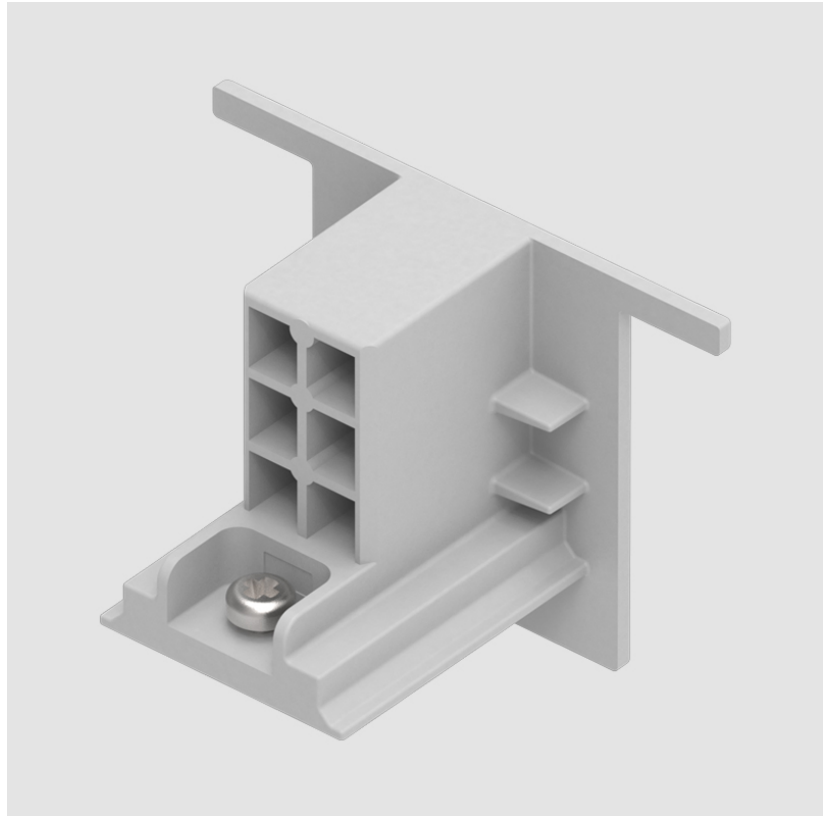

A3T036- COMPONENTS SURFACE

STRR4100-

DESCRIPTION
Track - Recessed - End Cap -

GENERAL
Brand: Prolicht
Division: Architectural
Mounting Type: Surface

PHYSICAL
Length (mm): 32
Length (in): 1 ¼
Width (mm): 32
Width (in): 1 ¼
Height (mm): 38
Height (in): 1 ½
Fixture Finish: WHI / BLK / GRY
Fixture Material: Aluminum

RATINGS AND CERTIFICATIONS
Certified By: Certified for North American Standards
IP rating: IP20