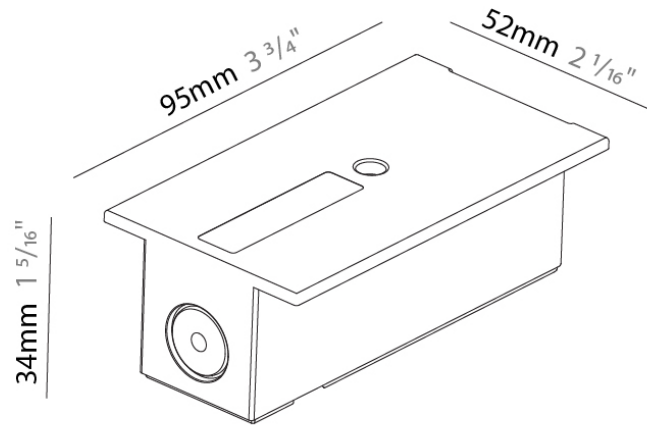

PHYSICAL

Length (mm): 40

Length (in): 1 ⁹/₁₆

Width (mm): 24

Width (in): 15/16

Height (mm): 14

Height (in): 9/16

Fixture Finish: WHI / BLK

Width (in): 2 ¹/₁₆

Height (mm): 34

Height (in): 1 ⁵/₁₆

Fixture Finish: WHI / BLK / GRY

Fixture Material: Aluminum

RATINGS AND CERTIFICATIONS

IP rating: IP20

A3T036- COMPONENTS TRACK

Length (mm): 148

Length (in): 5 ¹³/₁₆

Width (mm): 52

Width (in): 2 ¹/₁₆

Height (mm): 34

Height (in): 1 ⁵/₁₆

Fixture Finish: WHI / BLK / GRY

Fixture Material: Aluminum