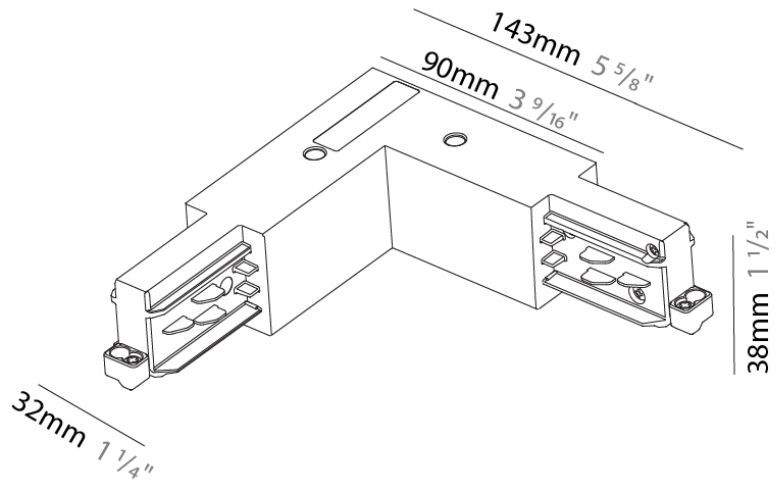

Length (mm): 370

Length (in): 14 ⁹/₁₆

Width (mm): 32

Width (in): 1 ¹/₄

Height (mm): 38

Height (in): 1 ⁵/₁₆

Fixture Finish: WHI / BLK / GRY

Fixture Material: Aluminum

Height (mm): 38

Height (in): 1 ¹/₂

Fixture Finish: WHI / BLK / GRY

Fixture Material: Aluminum

RATINGS AND CERTIFICATIONS

Certified By: Certified for North American Standards

IP rating: IP20

PROJECT	_____
TYPE	_____
NOTES	_____
QUANTITY	_____
DATE	_____

PHYSICAL

Length (mm): 148

Length (in): 5 ¹³/₁₆

Width (mm): 148

Width (in): 5 ¹³/₁₆

Height (mm): 38

Height (in): 1 ¹/₂

Fixture Finish: WHI / BLK / GRY