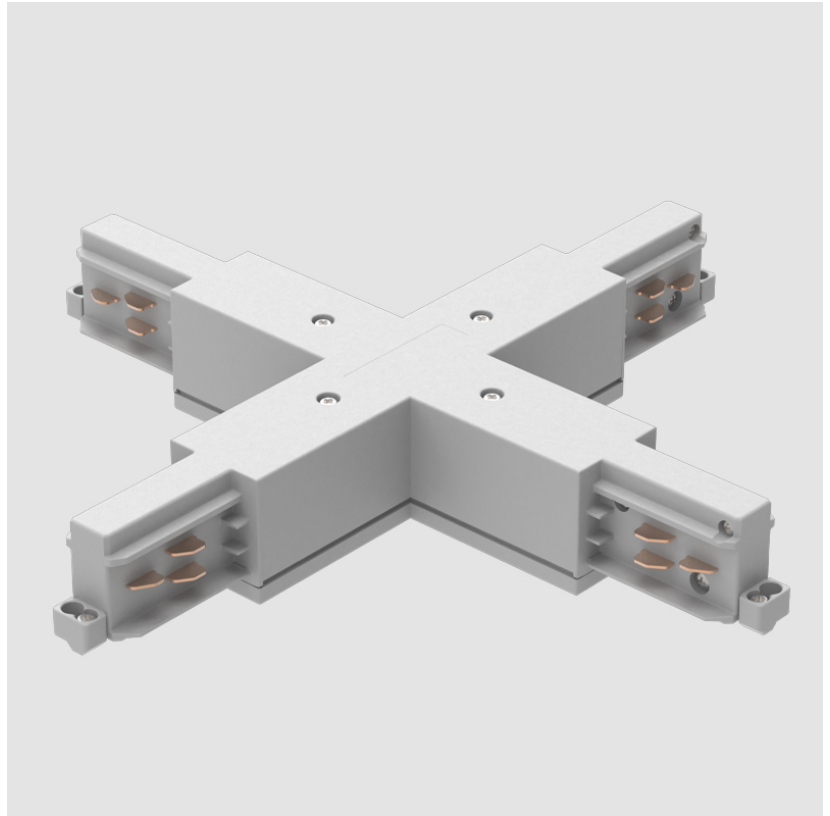

PROJECT	_____
TYPE	_____
NOTES	_____
QUANTITY	_____
DATE	_____

A3T036- COMPONENTS TRACK

STR380-

DESCRIPTION

Track - X-Connector (Feedable) -

GENERAL

Brand: Prolicht

Division: Architectural

Mounting Type: Track

PHYSICAL

Length (mm): 148

Length (in): 5 ¹³/₁₆

Width (mm): 148

Width (in): 5 ¹³/₁₆

Height (mm): 38

Height (in): 1 ¹/₂

Fixture Finish: WHI / BLK / GRY

Fixture Material: Aluminum

RATINGS AND CERTIFICATIONS

Certified By: Certified for North American Standards

IP rating: IP20