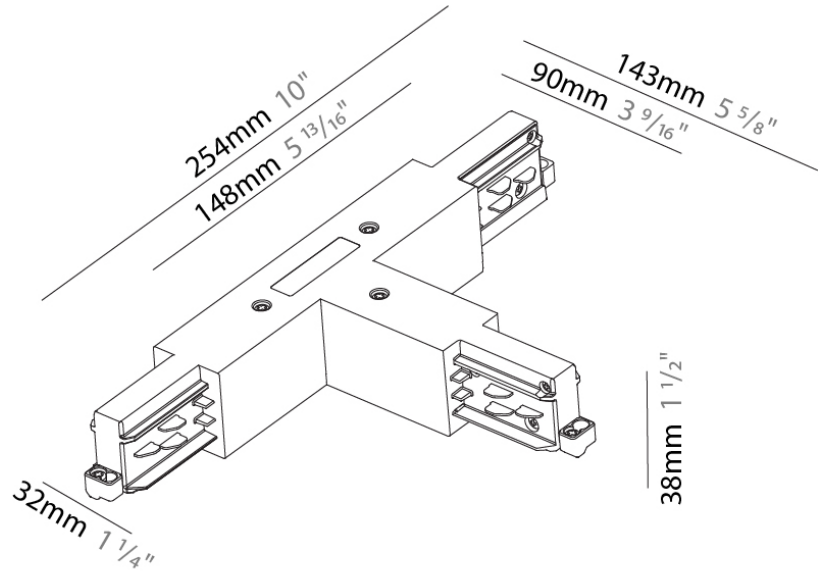

A3T039- COMPONENTS TRACK

STR3900-

DESCRIPTION

Track - T-Connector, Inside (Feedable) -

GENERAL

Brand: Prolicht
Division: Architectural
Mounting Type: Track

PHYSICAL

Length (mm): 254
Length (in): 10
Width (mm): 143
Width (in): 5 ¹³/₁₆
Height (mm): 38
Height (in): 1 ¹/₂
Fixture Finish: WHI / BLK / GRY
Fixture Material: Aluminum

RATINGS AND CERTIFICATIONS

Certified By: Certified for North American Standards
IP rating: IP20