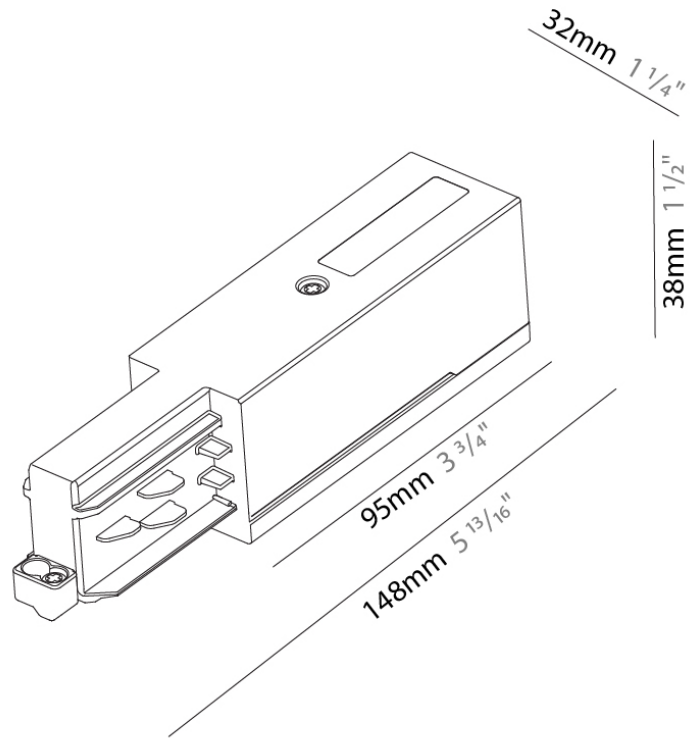

PROJECT	_____
TYPE	_____
NOTES	_____
QUANTITY	_____
DATE	_____

A3T039- COMPONENTS TRACK

STR121-

DESCRIPTION

Track - End Feed - Left Side

GENERAL

Brand: Prolicht
Division: Architectural
Mounting Type: Track

PHYSICAL

Length (mm): 148
Length (in): 5 ¹³/₁₆
Width (mm): 32
Width (in): 1 ¹/₄
Height (mm): 38
Height (in): 1 ¹/₂
Fixture Finish: WHI / BLK / GRY
Fixture Material: Aluminum

RATINGS AND CERTIFICATIONS

Certified By: Certified for North American Standards
IP rating: IP20

A