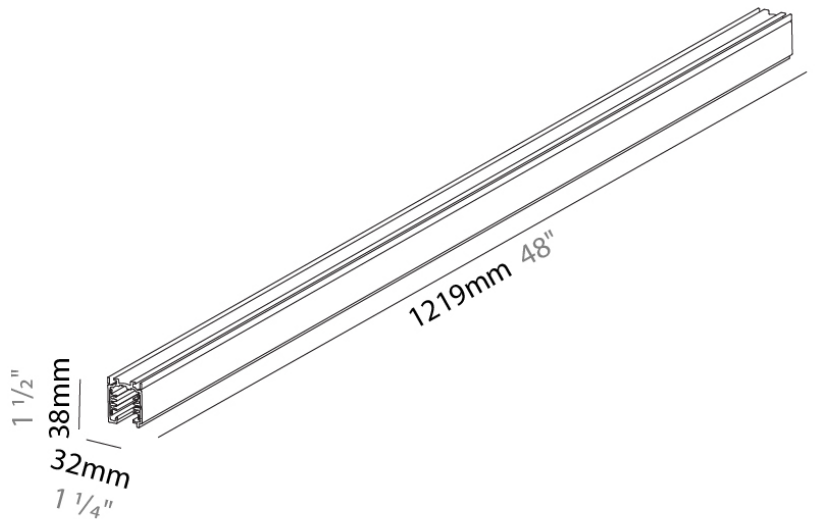

A3T039- COMPONENTS TRACK

STRS4400-

DESCRIPTION

Track - 4' Surface Mount 3-Circuit Track

GENERAL

Brand: Prolicht

Division: Architectural

Mounting Type: Track

PHYSICAL

Shape: Rectangle

Length (mm): 1219

Length (in): 48

Width (mm): 32

Width (in): 1 ¼

Height (mm): 38

Height (in): 1 ½

Fixture Finish: WHI / BLK / GRY

Fixture Material: Aluminum

ELECTRICAL

Driver Included: No

RATINGS AND CERTIFICATIONS

Certified By: Certified for North American Standards

IP rating: IP20