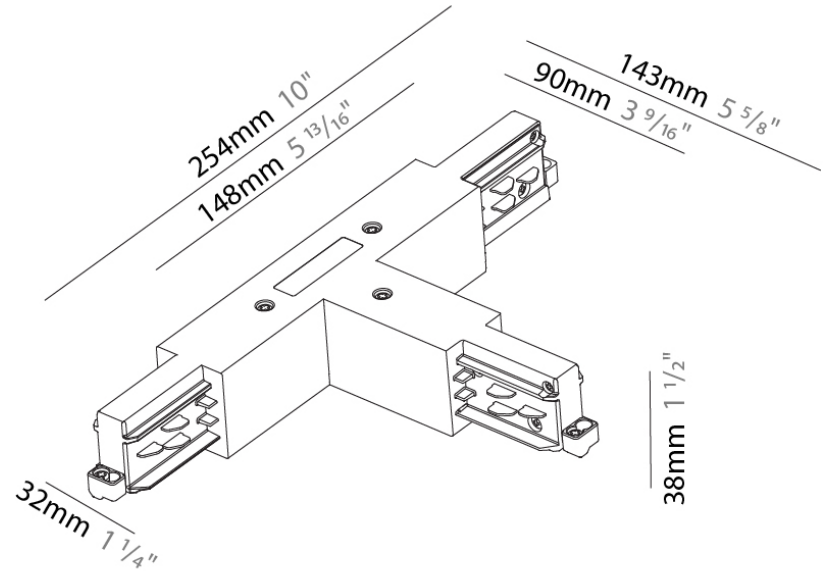

A3T039- COMPONENTS TRACK

STR40001-

DESCRIPTION
Track - T-Connector, Outside (Feedable) -

GENERAL
Brand: Prolicht
Division: Architectural
Mounting Type: Track

PHYSICAL
Length (mm): 254
Length (in): 10
Width (mm): 143
Width (in): 5 5/8
Height (mm): 38
Height (in): 1 1/2
Fixture Finish: WHI / BLK / GRY
Fixture Material: Aluminum

RATINGS AND CERTIFICATIONS
Certified By: Certified for North American Standards
IP rating: IP20