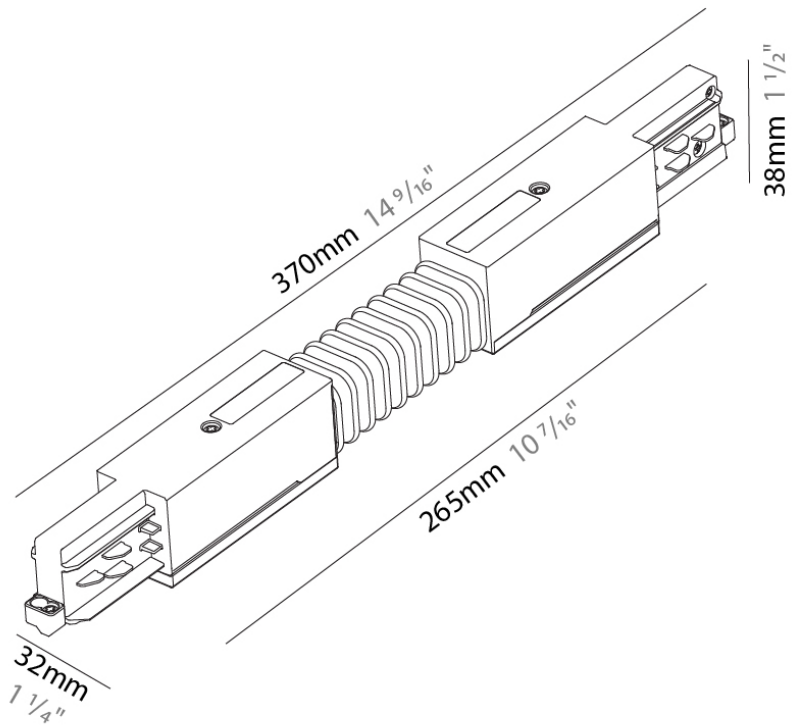

PROJECT	
TYPE	
NOTES	
QUANTITY	
DATE	

A3T039- COMPONENTS TRACK

STR2300-

DESCRIPTION

Track - Flexible Connector -

GENERAL

Brand: Prolicht

Division: Architectural

Mounting Type: Track

PHYSICAL

Length (mm): 370

Length (in): 14 ⁹/₁₆

Width (mm): 32

Width (in): 1 ¹/₄

Height (mm): 38

Height (in): 1 ⁵/₁₆

Fixture Finish: WHI / BLK / GRY

Fixture Material: Aluminum

RATINGS AND CERTIFICATIONS

Certified By: Certified for North American Standards

IP rating: IP20