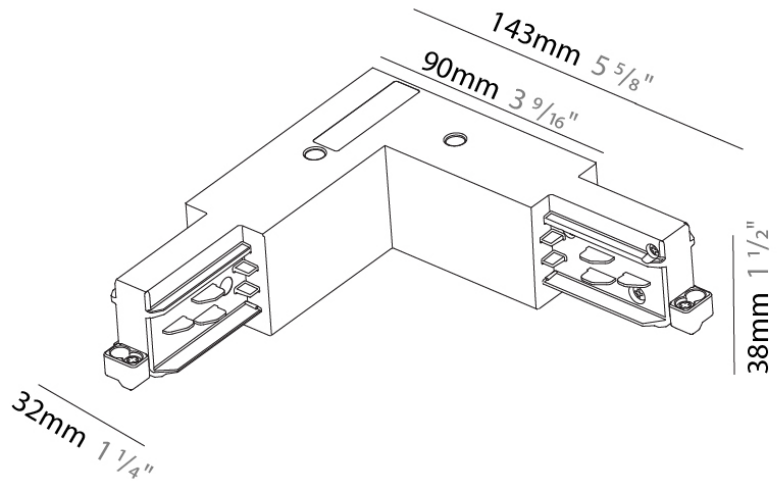

PROJECT	
TYPE	
NOTES	
QUANTITY	
DATE	

A3T039- COMPONENTS TRACK

STR3500-

DESCRIPTION

Track - 3-Circuit L-Connector, Inside Corner (Feedable)

GENERAL

Brand: Prolicht
Division: Architectural
Mounting Type: Track

PHYSICAL

Length (mm): 143
Length (in): 5 ⁵/₈
Width (mm): 32
Width (in): 1 ¹/₄
Height (mm): 38
Height (in): 1 ¹/₂
Fixture Finish: WHI / BLK / GRY
Fixture Material: Aluminum

RATINGS AND CERTIFICATIONS

Certified By: Certified for North American Standards
IP rating: IP20