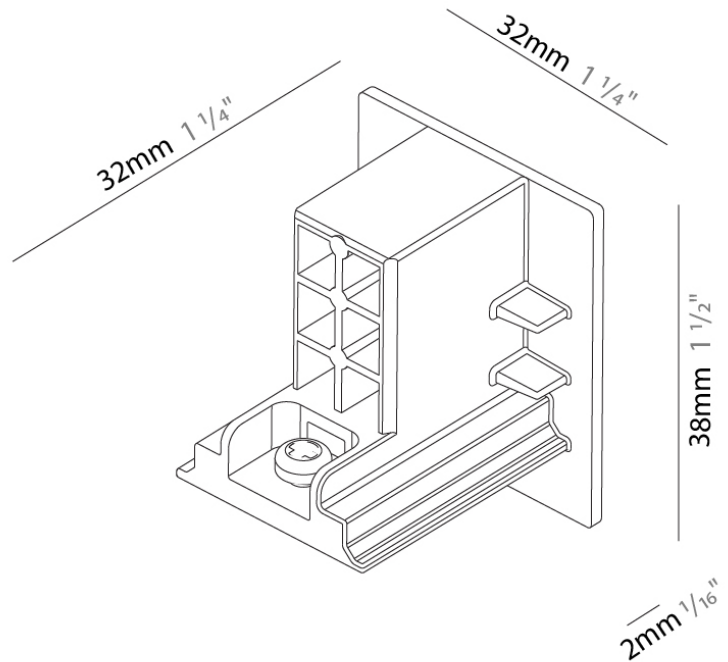

A3T039- COMPONENTS SURFACE

STR4100-

DESCRIPTION

Track - Surface - End Cap -

GENERAL

Brand: Prolicht

Division: Architectural

Mounting Type: Surface

PHYSICAL

Length (mm): 32

Length (in): 1 ¼

Width (mm): 32

Width (in): 1 ¼

Height (mm): 38

Height (in): 1 ½

Fixture Finish: WHI / BLK / GRY

Fixture Material: Aluminum

RATINGS AND CERTIFICATIONS

Certified By: Certified for North American Standards

IP rating: IP20