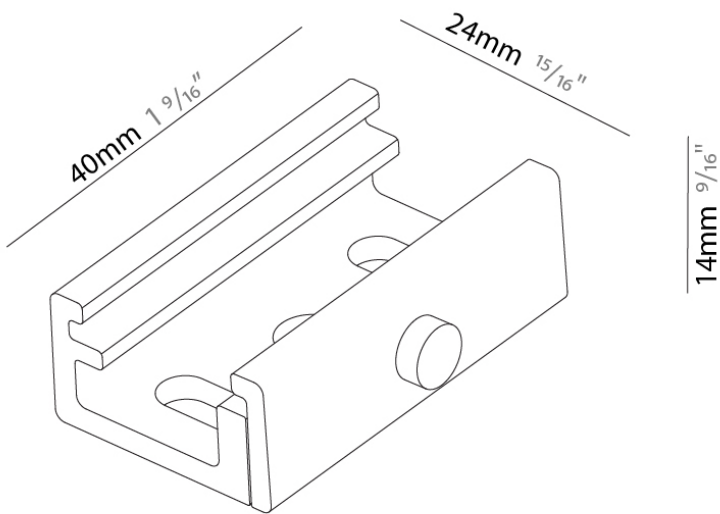

A3T039- COMPONENTS TRACK

STR512-

DESCRIPTION
Track - Ceiling Mounting Bracket

GENERAL
Brand: Prolight
Division: Architectural
Mounting Type: Track

PHYSICAL
Length (mm): 40
Length (in): 1 9/16
Width (mm): 24
Width (in): 15/16
Height (mm): 14
Height (in): 9/16
Fixture Finish: WHI / BLK
Fixture Material: Aluminum

RATINGS AND CERTIFICATIONS
Certified By: Certified for North American Standards
IP rating: IP20