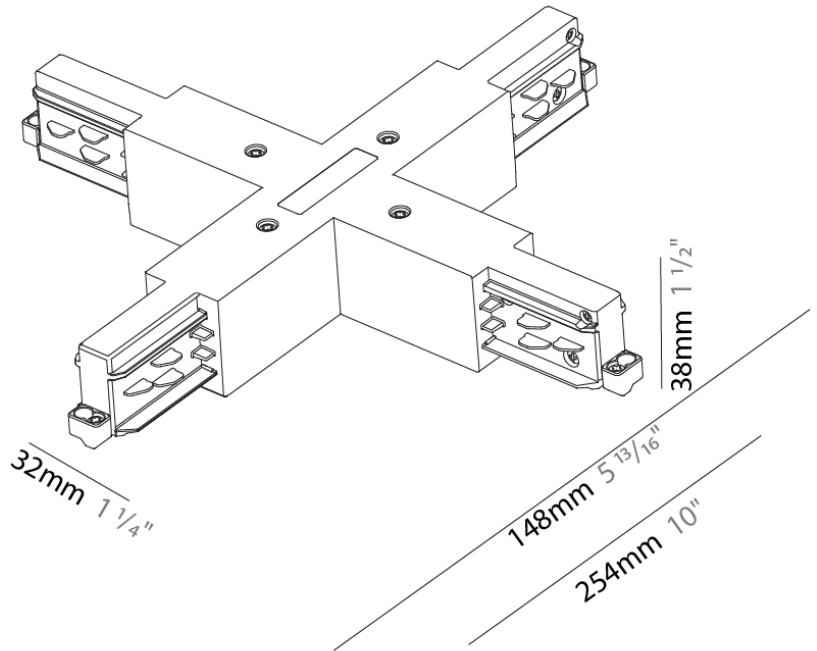

A3T039- COMPONENTS TRACK

STR380-

DESCRIPTION

Track - X-Connector (Feedable) -

GENERAL

Brand: Prolicht

Division: Architectural

Mounting Type: Track

PHYSICAL

Length (mm): 148

Length (in): 5 ¹³/₁₆"

Width (mm): 148

Width (in): 5 ¹³/₁₆"

Height (mm): 38

Height (in): 1 ¹/₂"

Fixture Finish: WHI / BLK / GRY

Fixture Material: Aluminum

RATINGS AND CERTIFICATIONS

Certified By: Certified for North American Standards

IP rating: IP20