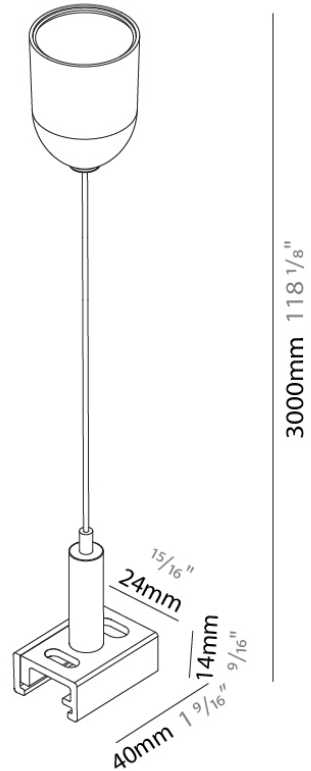

A3T039- COMPONENTS TRACK

PROJECT	
TYPE	
NOTES	
QUANTITY	
DATE	

STR510-

DESCRIPTION
Track - Suspension Cable Kit 3000mm -

GENERAL
Brand: Prolicht
Division: Architectural
Mounting Type: Track

PHYSICAL
Fixture Finish: WHI / BLK / GRY
Fixture Material: Aluminum

RATINGS AND CERTIFICATIONS
Certified By: Certified for North American Standards
IP rating: IP20