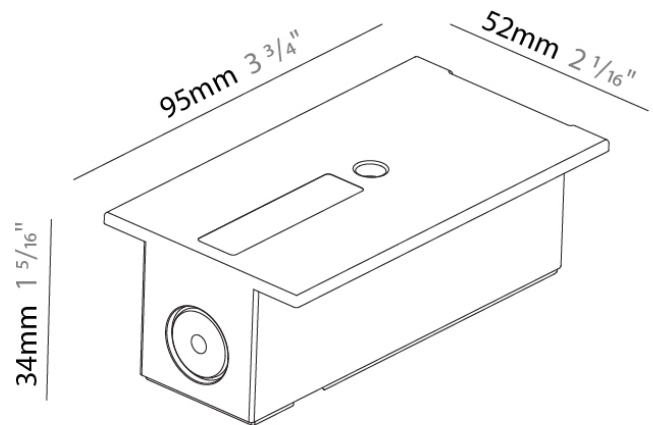

PROJECT	_____
TYPE	_____
NOTES	_____
QUANTITY	_____
DATE	_____

A3T042- COMPONENTS TRACK

STR9001R-

DESCRIPTION

Track - Cover End Power Supply

GENERAL

Partner: Prolight

Division: Architectural

Installation: Track

PHYSICAL

Length (mm): 95

Length (in): 3 ³/₄

Width (mm): 52

Width (in): 2 ¹/₁₆

Height (mm): 34

Height (in): 1 ⁵/₁₆

Fixture Finish: WHI / BLK / GRY

Fixture Material: Aluminum

RATINGS AND CERTIFICATIONS

IP rating: IP20