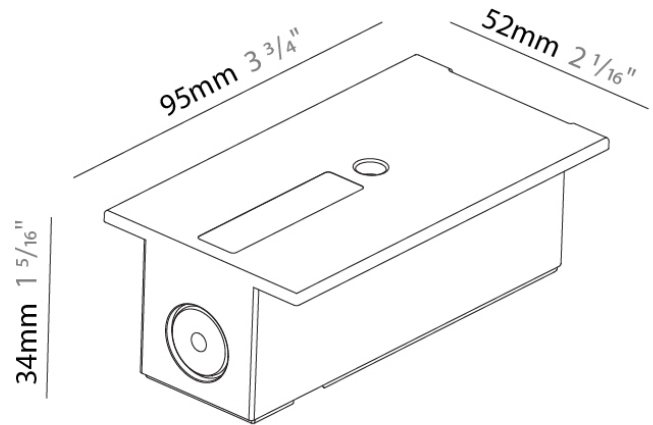

PHYSICAL

Length (mm): 40

Length (in): 1 ⁹/₁₆

Width (mm): 24

Width (in): 15/16

Height (mm): 14

Height (in): 9/16

Fixture Finish: WHI / BLK

Division: Architectural

Mounting Type: Track

PHYSICAL

Length (mm): 95

Length (in): 3 ³/₄

Width (mm): 52

Width (in): 2 ¹/₁₆

Height (mm): 34

Height (in): 1 ⁵/₁₆

Fixture Finish: WHI / BLK / GRY

Fixture Material: Aluminum

RATINGS AND CERTIFICATIONS

IP rating: IP20

A3T042- COMPONENTS TRACK

STR9010R-

DESCRIPTION