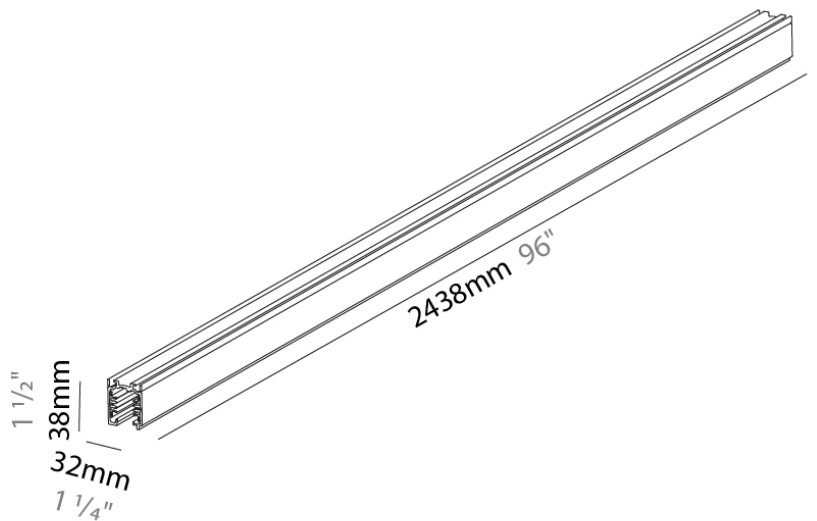

A3T042- COMPONENTS TRACK

STRS4800-

DESCRIPTION

Track - 8' Surface Mount 3-Circuit Track

GENERAL

Brand: Prolicht

Division: Architectural

Mounting Type: Track

PHYSICAL

Shape: Rectangle

Length (mm): 2438

Length (in): 96"

Width (mm): 32

Width (in): 1 1/4"

Height (mm): 38

Height (in): 1 1/2"

Fixture Finish: WHI / BLK / GRY

Fixture Material: Aluminum

ELECTRICAL

Driver Included: No

RATINGS AND CERTIFICATIONS

Certified By: Certified for North American Standards

IP rating: IP20