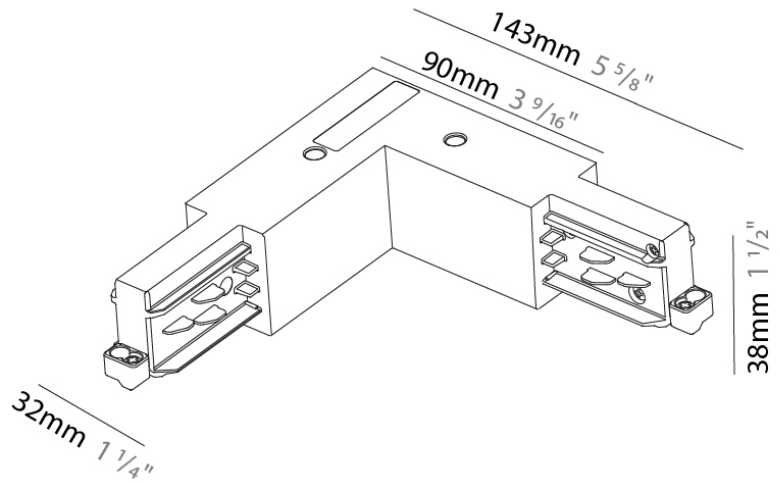

A3T042- COMPONENTS TRACK

STR3400-

DESCRIPTION

Track - L-Connector, Outside Corner (Feedable) -

GENERAL

Brand: Prolicht

Division: Architectural

Mounting Type: Track

PHYSICAL

Length (mm): 143

Length (in): 5 ⁵/₈

Width (mm): 32

Width (in): 1 ¹/₄

Height (mm): 38

Height (in): 1 ¹/₂

Fixture Finish: WHI / BLK / GRY

Fixture Material: Aluminum

RATINGS AND CERTIFICATIONS

Certified By: Certified for North American Standards

IP rating: IP20