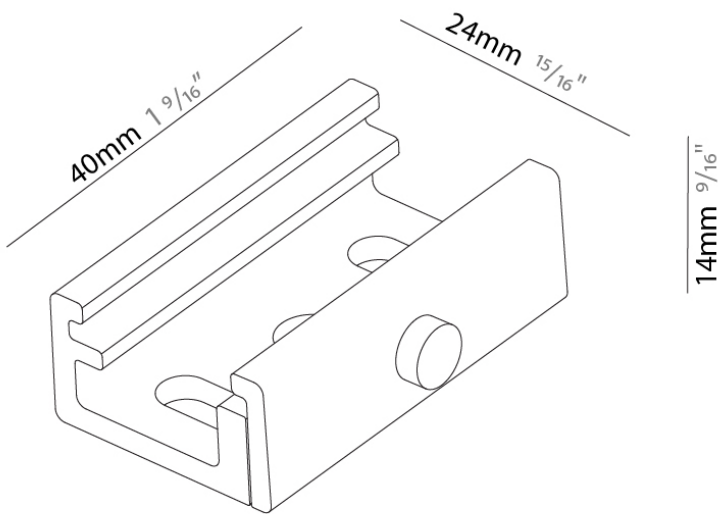

PROJECT	
TYPE	
NOTES	
QUANTITY	
DATE	

A3T042- COMPONENTS TRACK

STR512-

DESCRIPTION
Track - Ceiling Mounting Bracket

GENERAL
Partner: Prolight
Division: Architectural
Installation: Track

PHYSICAL
Length (mm): 40
Length (in): 1 9/16
Width (mm): 24
Width (in): 15/16
Height (mm): 14
Height (in): 9/16
Fixture Finish: WHI / BLK
Fixture Material: Aluminum

RATINGS AND CERTIFICATIONS
Certified By: Certified for North American Standards
IP rating: IP20