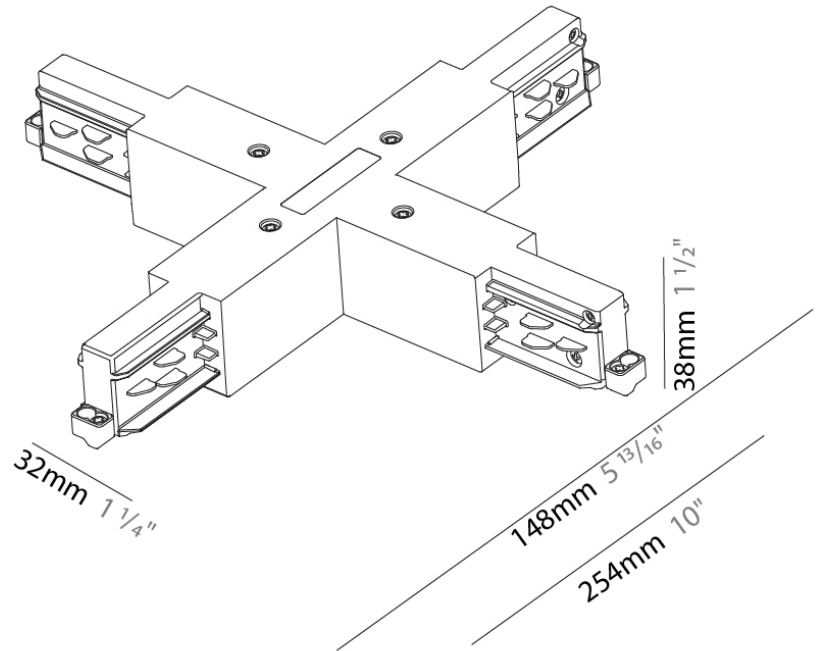

A3T042- COMPONENTS TRACK

STR380-

DESCRIPTION

Track - X-Connector (Feedable) -

GENERAL

Brand: Prolicht
Division: Architectural
Mounting Type: Track

PHYSICAL

Length (mm): 148
Length (in): 5 ¹³/₁₆"
Width (mm): 148
Width (in): 5 ¹³/₁₆"
Height (mm): 38
Height (in): 1 ¹/₂"
Fixture Finish: WHI / BLK / GRY
Fixture Material: Aluminum

RATINGS AND CERTIFICATIONS

Certified By: Certified for North American Standards
IP rating: IP20