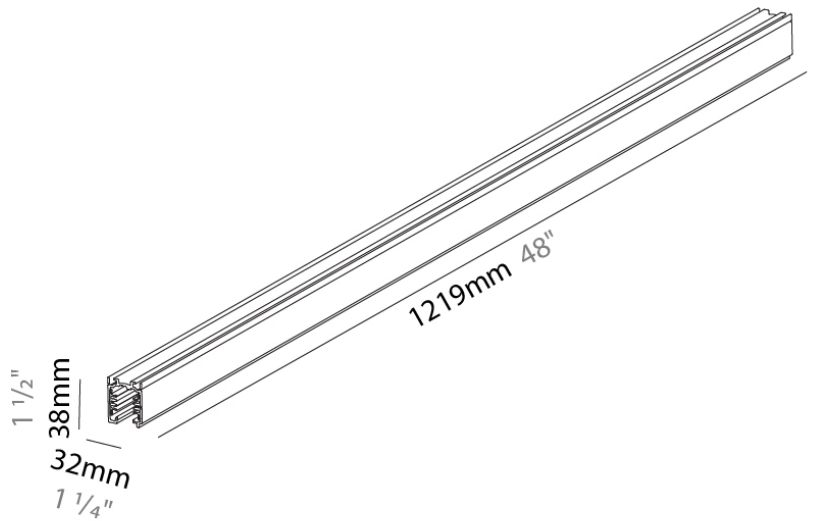

A3T042- COMPONENTS TRACK

STRS4400-

DESCRIPTION

Track - 4' Surface Mount 3-Circuit Track - 120V

GENERAL

Partner: Prolight

Division: Architectural

Installation: Track

PHYSICAL

Shape: Rectangle

Length (mm): 1219

Length (in): 48

Width (mm): 32

Width (in): 1 1/4

Height (mm): 38

Height (in): 1 1/2

Fixture Finish: WHI / BLK / GRY

Fixture Material: Aluminum

ELECTRICAL

Driver Included: No

RATINGS AND CERTIFICATIONS

Certified By: Certified for North American Standards

IP rating: IP20