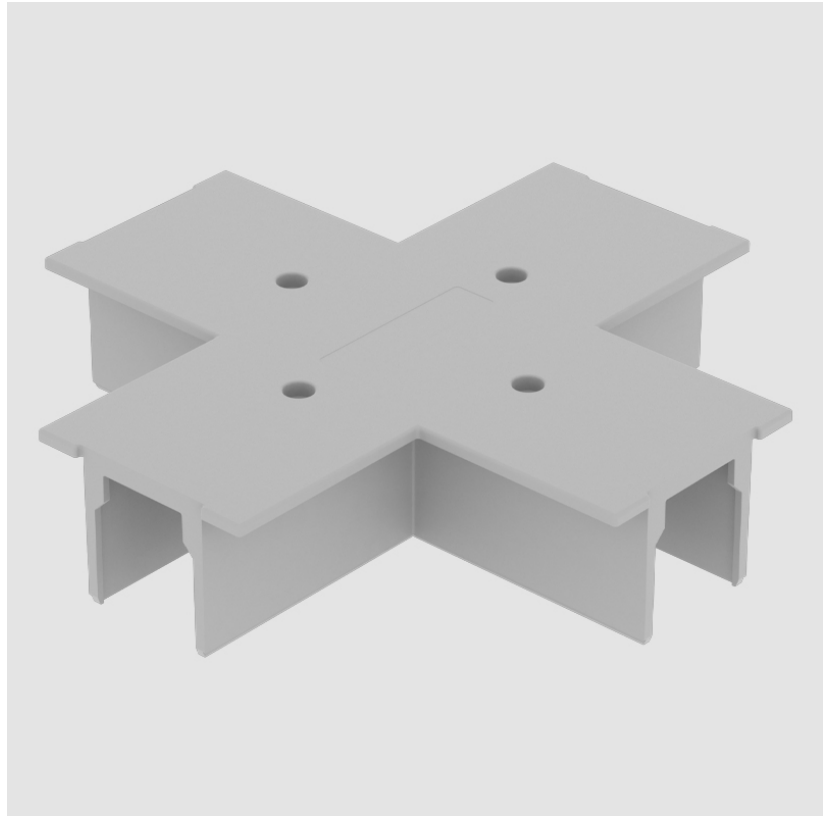

DESCRIPTION

Track - Cover Cross Connector

GENERAL

Brand: Prolicht
 Division: Architectural
 Mounting Type: Track

PHYSICAL

Length (mm): 148
 Length (in): 5 ¹³/₁₆
 Width (mm): 148
 Width (in): 5 ¹³/₁₆
 Height (mm): 34
 Height (in): 1 ⁵/₁₆
 Fixture Finish: WHI / BLK / GRY
 Fixture Material: Aluminum