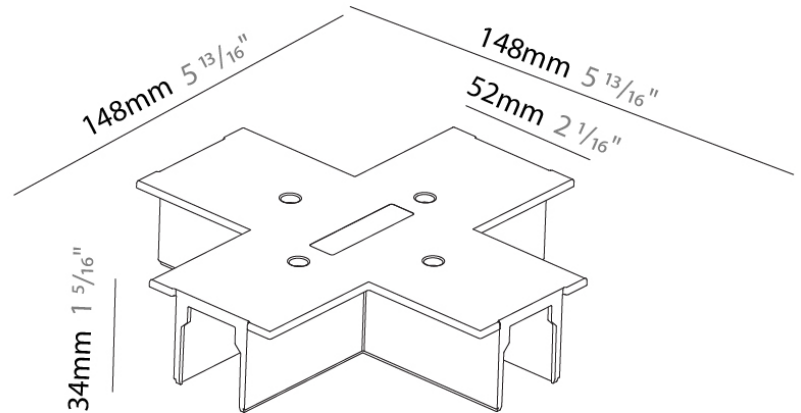

Width (in): $3 \frac{15}{16}$

Height (mm): 34

Height (in): $1 \frac{5}{16}$

Fixture Finish: WHI / BLK / GRY

Fixture Material: Aluminum

A

A3T042- COMPONENTS TRACK

STR9017R-

DESCRIPTION

Track - Cover Cross Connector

GENERAL

Brand: Prolicht
 Division: Architectural
 Mounting Type: Track

PHYSICAL

Length (mm): 148
 Length (in): 5 ¹³/₁₆
 Width (mm): 148
 Width (in): 5 ¹³/₁₆
 Height (mm): 34
 Height (in): 1 ⁵/₁₆
 Fixture Finish: WHI / BLK / GRY
 Fixture Material: Aluminum