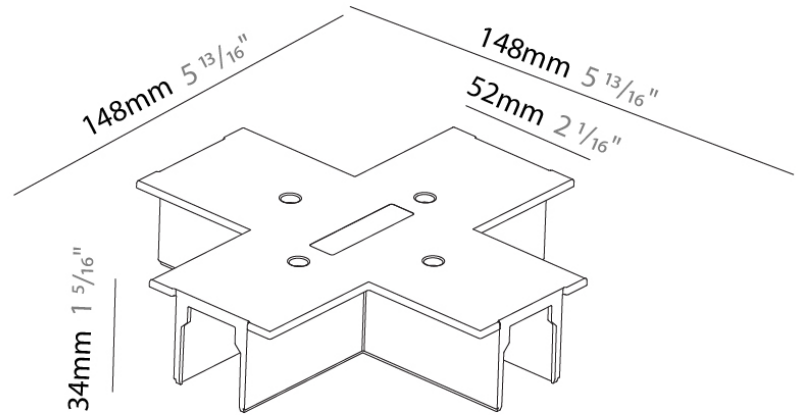

Division: Architectural

Installation: Track

PHYSICAL

Length (mm): 148

Length (in): 5 ¹³/₁₆

Width (mm): 100

Width (in): 3 ¹⁵/₁₆

Height (mm): 34

Height (in): 1 ⁵/₁₆

Fixture Finish: WHI / BLK / GRY

Fixture Material: Aluminum

A

A3T042- COMPONENTS TRACK

STR9017R-

DESCRIPTION
 Track - Cover Cross Connector

GENERAL
 Partner: Prolight
 Division: Architectural
 Installation: Track

PHYSICAL
 Length (mm): 148
 Length (in): 5 ¹³/₁₆"
 Width (mm): 148
 Width (in): 5 ¹³/₁₆"
 Height (mm): 34
 Height (in): 1 ⁵/₁₆"
 Fixture Finish: WHI / BLK / GRY
 Fixture Material: Aluminum

A3T042- COMPONENTS SURFACE