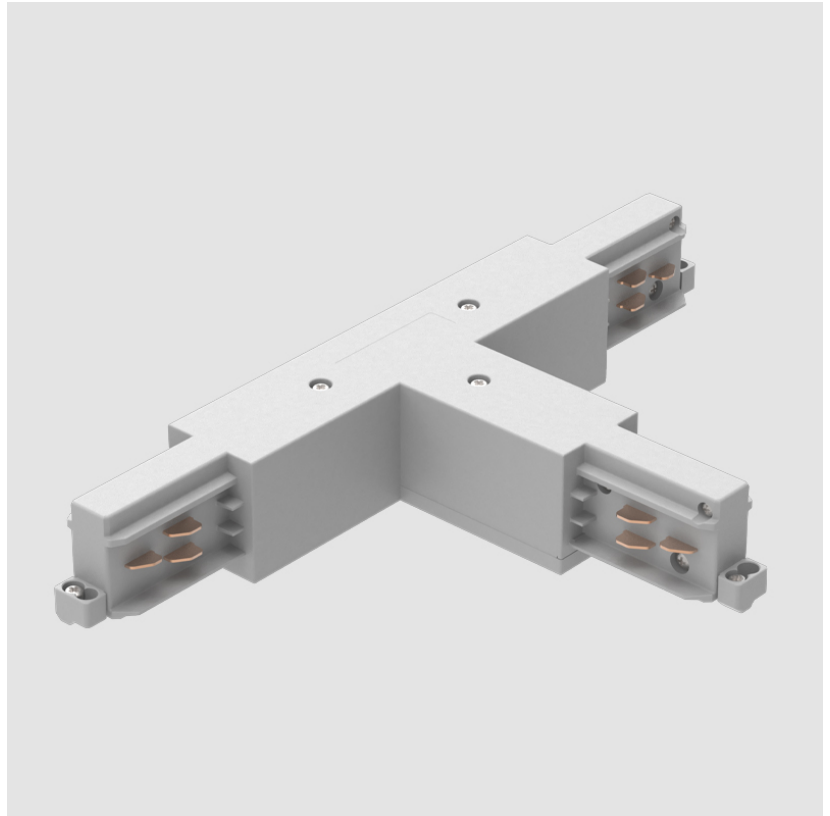

PROJECT	
TYPE	
NOTES	
QUANTITY	
DATE	

A3T042- COMPONENTS TRACK

STR40001-

DESCRIPTION

Track - T-Connector, Outside (Feedable) -

GENERAL

Brand: Prolicht
Division: Architectural
Mounting Type: Track

PHYSICAL

Length (mm): 254
Length (in): 10
Width (mm): 143
Width (in): 5 ⁵/₈
Height (mm): 38
Height (in): 1 ¹/₂
Fixture Finish: WHI / BLK / GRY
Fixture Material: Aluminum

RATINGS AND CERTIFICATIONS

Certified By: Certified for North American Standards
IP rating: IP20