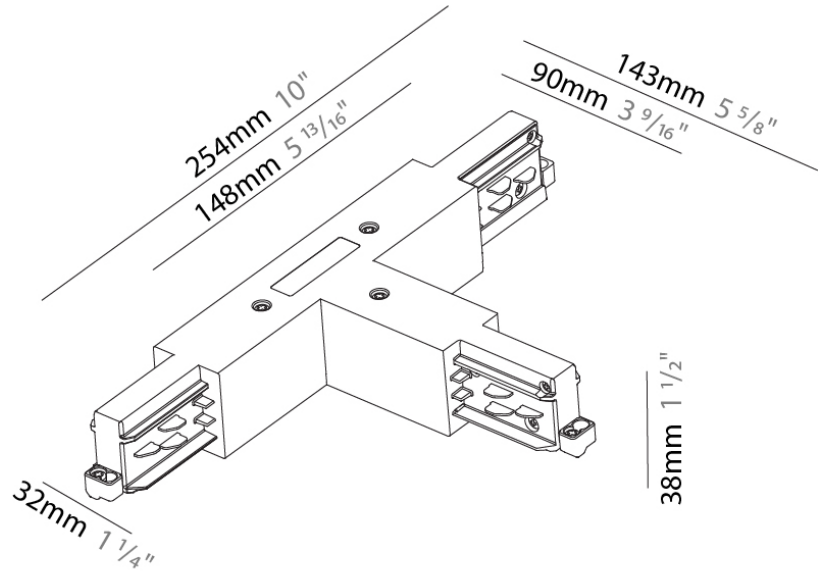

A3T042- COMPONENTS TRACK

STR40001-

DESCRIPTION
Track - T-Connector, Outside (Feedable) -

GENERAL
Partner: Prolight
Division: Architectural
Installation: Track

PHYSICAL
Length (mm): 254
Length (in): 10
Width (mm): 143
Width (in): 5 5/8
Height (mm): 38
Height (in): 1 1/2
Fixture Finish: WHI / BLK / GRY
Fixture Material: Aluminum

RATINGS AND CERTIFICATIONS
Certified By: Certified for North American Standards
IP rating: IP20