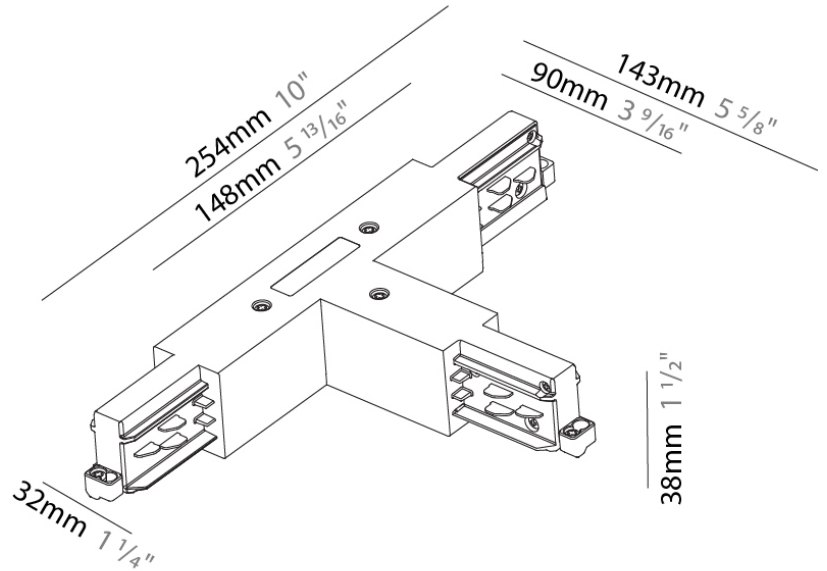

PROJECT	
TYPE	
NOTES	
QUANTITY	
DATE	

A3T042- COMPONENTS TRACK

STR3900-

DESCRIPTION

Track - T-Connector, Inside (Feedable) -

GENERAL

Brand: Prolicht
Division: Architectural
Mounting Type: Track

PHYSICAL

Length (mm): 254
Length (in): 10
Width (mm): 143
Width (in): $5 \frac{13}{16}$
Height (mm): 38
Height (in): $1 \frac{1}{2}$
Fixture Finish: WHI / BLK / GRY
Fixture Material: Aluminum

RATINGS AND CERTIFICATIONS

Certified By: Certified for North American Standards
IP rating: IP20