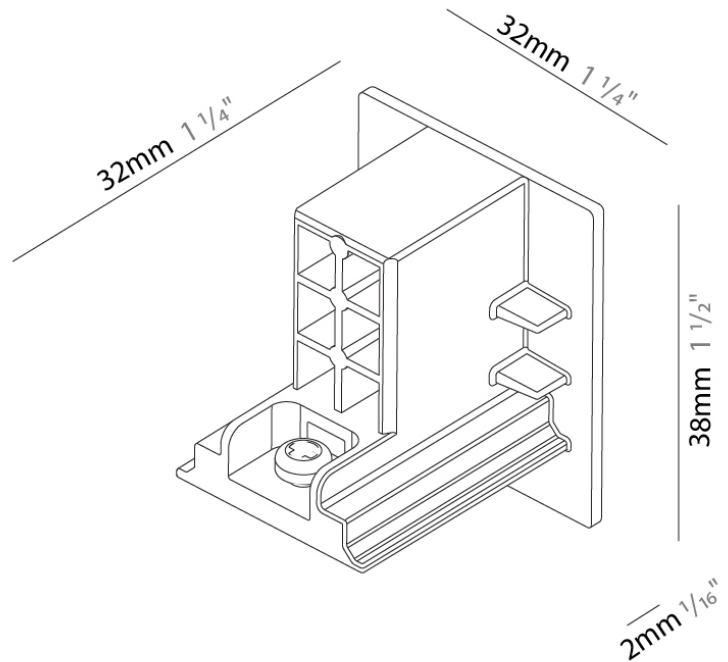

A3T042- COMPONENTS SURFACE

STRS4100-

DESCRIPTION

Track - Surface - End Cap

GENERAL

Partner: Prolicht

Division: Architectural

Installation: Surface

PHYSICAL

Length (mm): 32

Length (in): 1 1/4"

Width (mm): 32

Width (in): 1 1/4"

Height (mm): 38

Height (in): 1 1/2"

Fixture Finish: WHI / BLK / GRY

Fixture Material: Aluminum

RATINGS AND CERTIFICATIONS

Certified By: Certified for North American Standards

IP rating: IP20