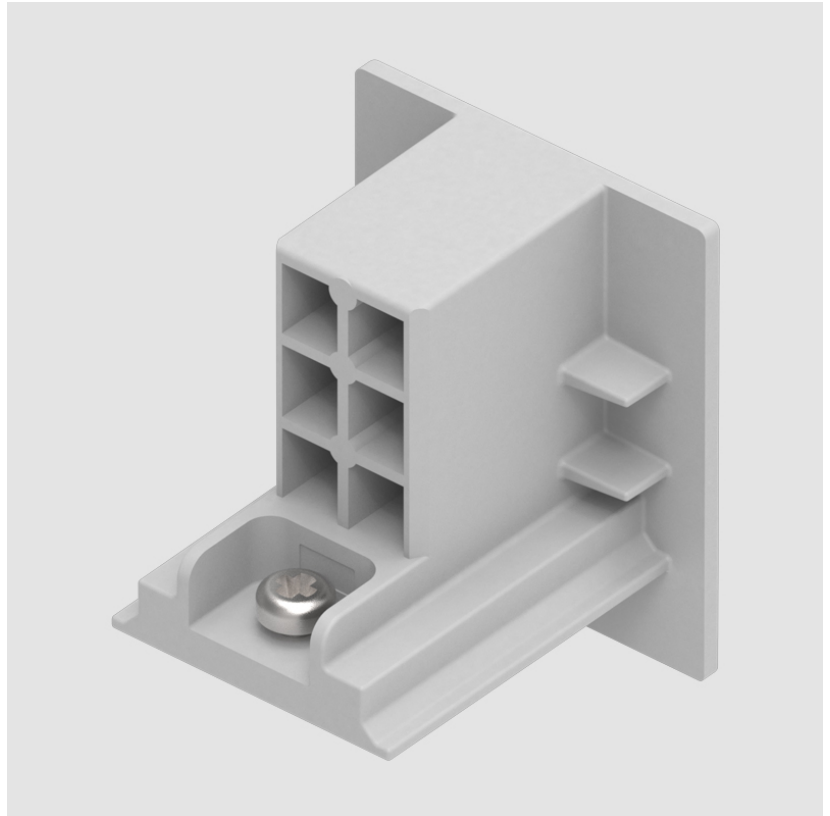

A3T042- COMPONENTS SURFACE

STR4100-

DESCRIPTION

Track - Surface - End Cap -

GENERAL

Brand: Prolicht

Division: Architectural

Mounting Type: Surface

PHYSICAL

Length (mm): 32

Length (in): 1 ¼

Width (mm): 32

Width (in): 1 ¼

Height (mm): 38

Height (in): 1 ½

Fixture Finish: WHI / BLK / GRY

Fixture Material: Aluminum

RATINGS AND CERTIFICATIONS

Certified By: Certified for North American Standards

IP rating: IP20