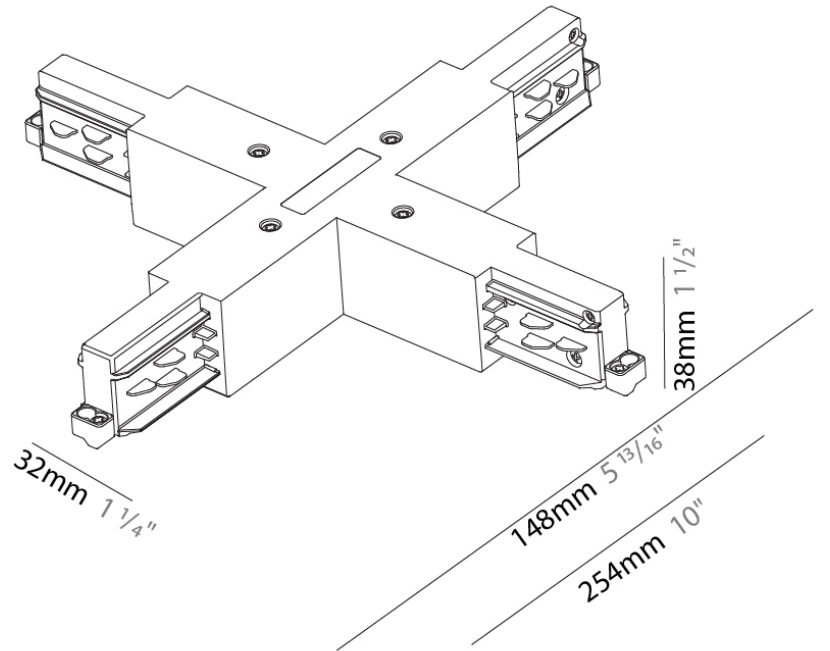

DESCRIPTION
 Track - 3-Circuit L-Connector, Inside Corner (Feedable)

GENERAL
 Partner: Prolight
 Division: Architectural
 Installation: Track

PHYSICAL
 Length (mm): 143
 Length (in): 5 5/8
 Width (mm): 32
 Width (in): 1 1/4
 Height (mm): 38
 Height (in): 1 1/2
 Fixture Finish: WHI / BLK / GRY
 Fixture Material: Aluminum

PHYSICAL
 Length (mm): 148
 Length (in): 5 ¹³/₁₆
 Width (mm): 148
 Width (in): 5 ¹³/₁₆
 Height (mm): 38
 Height (in): 1 ¹/₂
 Fixture Finish: WHI / BLK / GRY
 Fixture Material: Aluminum

RATINGS AND CERTIFICATIONS
 Certified By: Certified for North American Standards
 IP rating: IP20