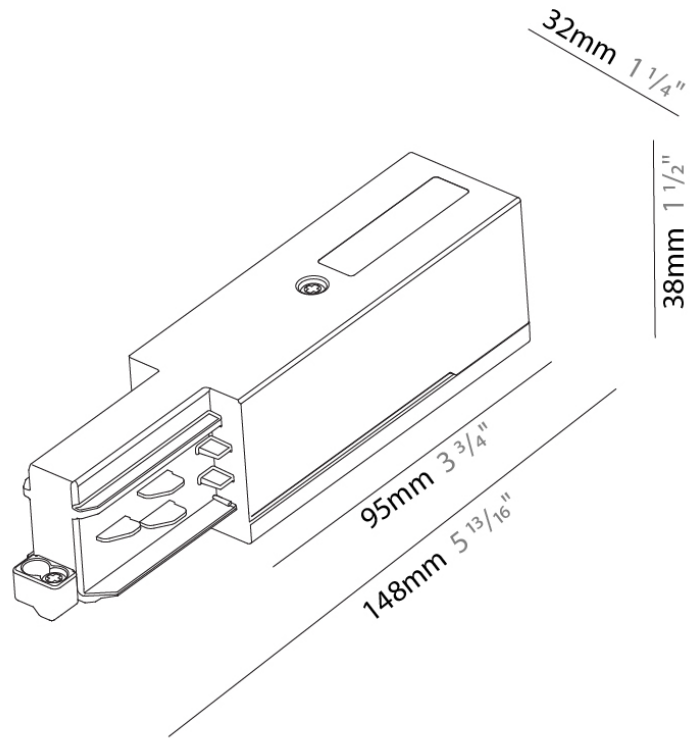

PHYSICAL

Length (mm): 148

Length (in): 5 ¹³/₁₆

Width (mm): 32

Width (in): 1 ¹/₄

Height (mm): 38

Height (in): 1 ¹/₂

Fixture Finish: WHI / BLK / GRY

Width (in): 1 ¹/₄

Height (mm): 38

Height (in): 1 ¹/₂

Fixture Finish: WHI / BLK / GRY

Fixture Material: Aluminum

RATINGS AND CERTIFICATIONS

Certified By: Certified for North American Standards

IP rating: IP20

Installation: Track

PHYSICAL

Length (mm): 254

Length (in): 10

Width (mm): 32

Width (in): 1 1/4

Height (mm): 38

Height (in): 1 5/16