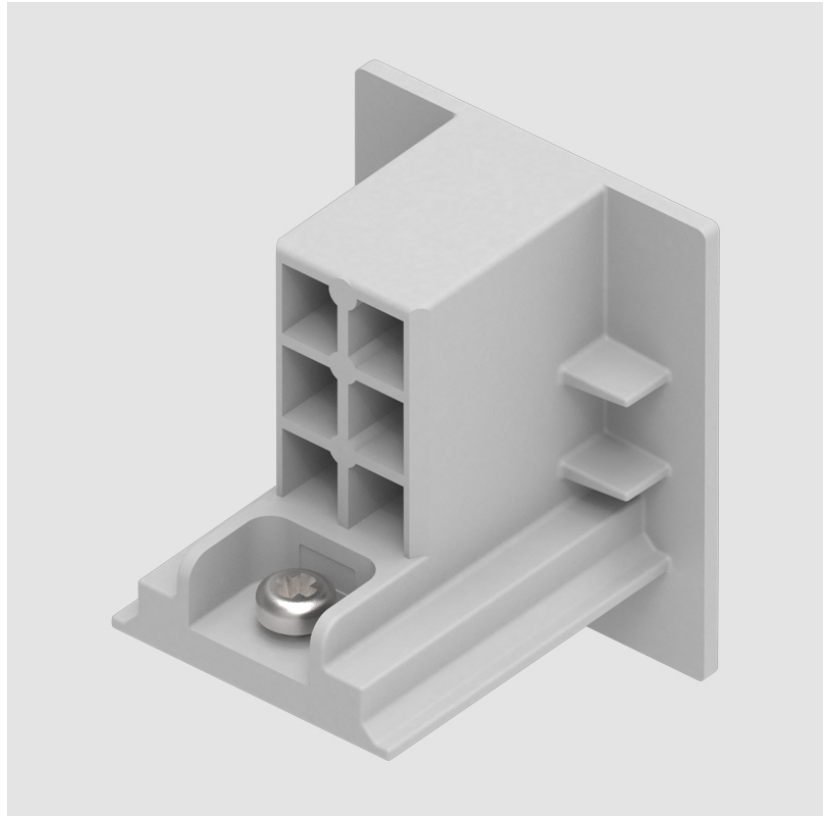

A3T042- COMPONENTS SURFACE

STRS4100-

DESCRIPTION

Track - Surface - End Cap

GENERAL

Partner: Prolicht

Division: Architectural

Installation: Surface

PHYSICAL

Length (mm): 32

Length (in): 1 1/4"

Width (mm): 32

Width (in): 1 1/4"

Height (mm): 38

Height (in): 1 1/2"

Fixture Finish: WHI / BLK / GRY

Fixture Material: Aluminum

RATINGS AND CERTIFICATIONS

Certified By: Certified for North American Standards

IP rating: IP20