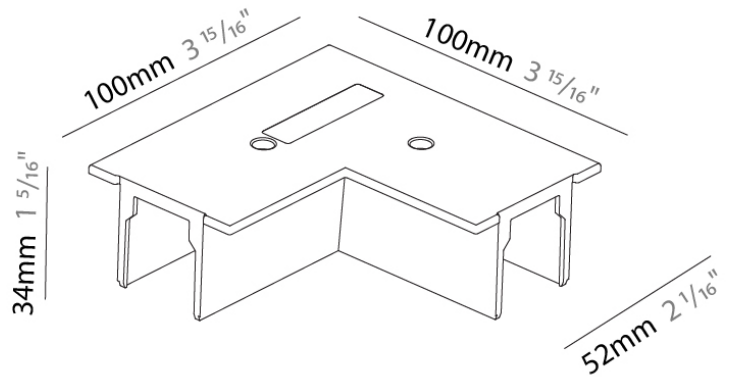

A3T042- COMPONENTS TRACK

STR9011R-

DESCRIPTION

Track - Cover Corner Connector

GENERAL

Partner: Prolicht

Division: Architectural

Installation: Track

PHYSICAL

Length (mm): 100

Length (in): 3 ¹⁵/₁₆

Width (mm): 100

Width (in): 3 ¹⁵/₁₆

Height (mm): 34

Height (in): 1 ⁵/₁₆

Fixture Finish: WHI / BLK / GRY

Fixture Material: Aluminum