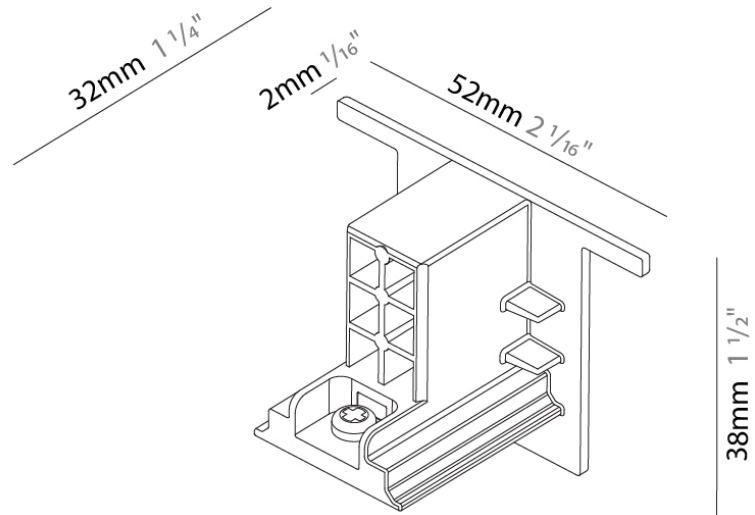

A3T042- COMPONENTS SURFACE

STRR4100-

DESCRIPTION
Track - Recessed - End Cap -

GENERAL
Brand: Prolicht
Division: Architectural
Mounting Type: Surface

PHYSICAL
Length (mm): 32
Length (in): 1 ¼
Width (mm): 32
Width (in): 1 ¼
Height (mm): 38
Height (in): 1 ½
Fixture Finish: WHI / BLK / GRY
Fixture Material: Aluminum

RATINGS AND CERTIFICATIONS
Certified By: Certified for North American Standards
IP rating: IP20