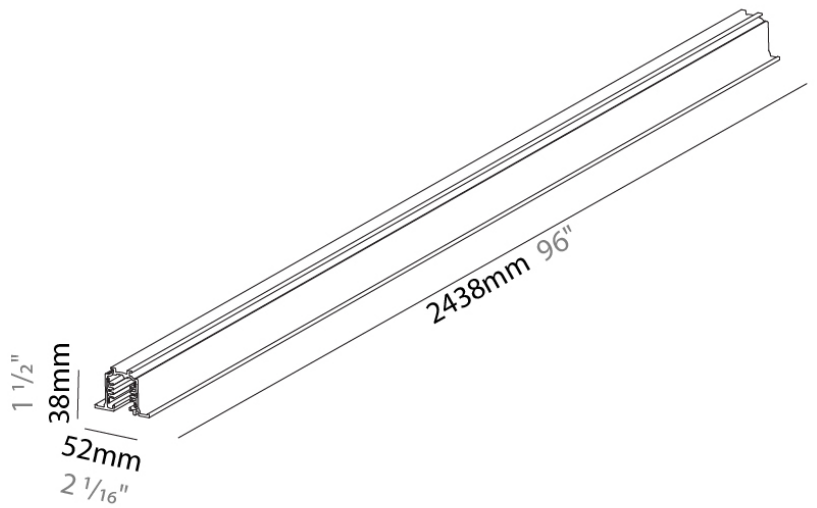

A3T042- COMPONENTS TRACK

STRR4800-

DESCRIPTION

Track - 8' Recessed Track 3-Circuit - 120V

GENERAL

Partner: Prolight

Division: Architectural

Installation: Track

PHYSICAL

Shape: Rectangle

Length (mm): 2438

Length (in): 96

Width (mm): 32

Width (in): 1 1/4

Height (mm): 38

Height (in): 1 1/2

Fixture Finish: WHI / BLK / GRY

Fixture Material: Aluminum

RATINGS AND CERTIFICATIONS

Certified By: Certified for North American Standards

IP rating: IP20