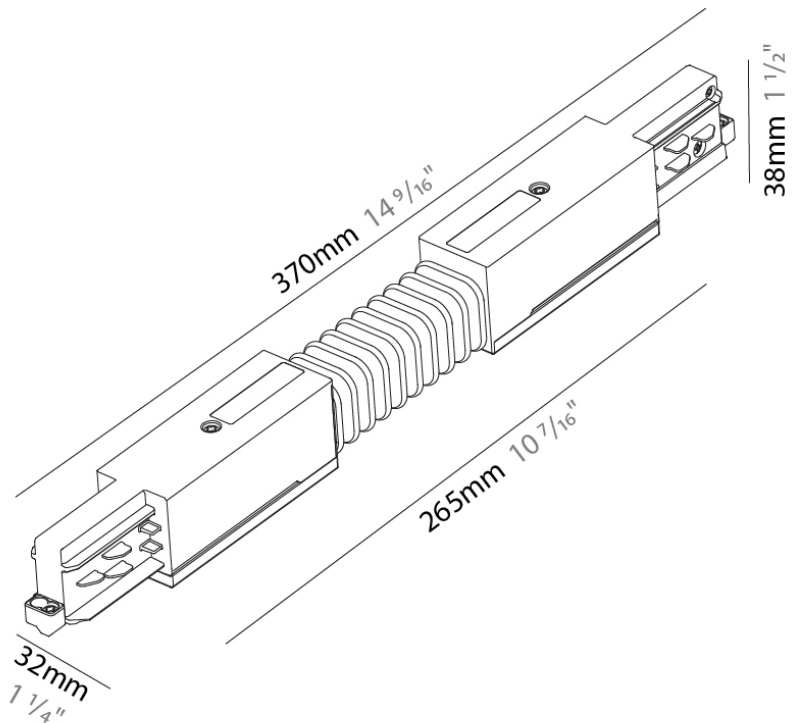

PROJECT	
TYPE	
NOTES	
QUANTITY	
DATE	

A3T042- COMPONENTS TRACK

STR2300-

DESCRIPTION

Track - Flexible Connector -

GENERAL

Partner: Prolight

Division: Architectural

Installation: Track

PHYSICAL

Length (mm): 370

Length (in): 14 ⁹/₁₆

Width (mm): 32

Width (in): 1 ¹/₁₆

Height (mm): 38

Height (in): 1 ⁵/₁₆

Fixture Finish: WHI / BLK / GRY

Fixture Material: Aluminum

RATINGS AND CERTIFICATIONS

Certified By: Certified for North American Standards

IP rating: IP20

A