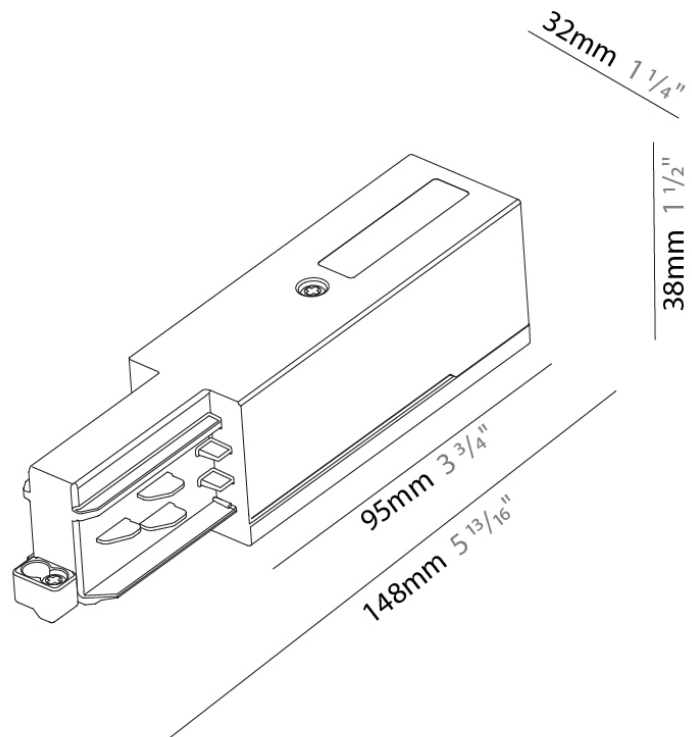

PROJECT
TYPE
NOTES
QUANTITY
DATE

A3T042- COMPONENTS TRACK

STR121-

DESCRIPTION

Track - End Feed - Left Side

GENERAL

Brand: Prolicht

Division: Architectural

Mounting Type: Track

PHYSICAL

Length (mm): 148

Length (in): 5 ¹³/₁₆

Width (mm): 32

Width (in): 1 ¹/₄

Height (mm): 38

Height (in): 1 ¹/₂

Fixture Finish: WHI / BLK / GRY

Fixture Material: Aluminum

RATINGS AND CERTIFICATIONS

Certified By: Certified for North American Standards

IP rating: IP20