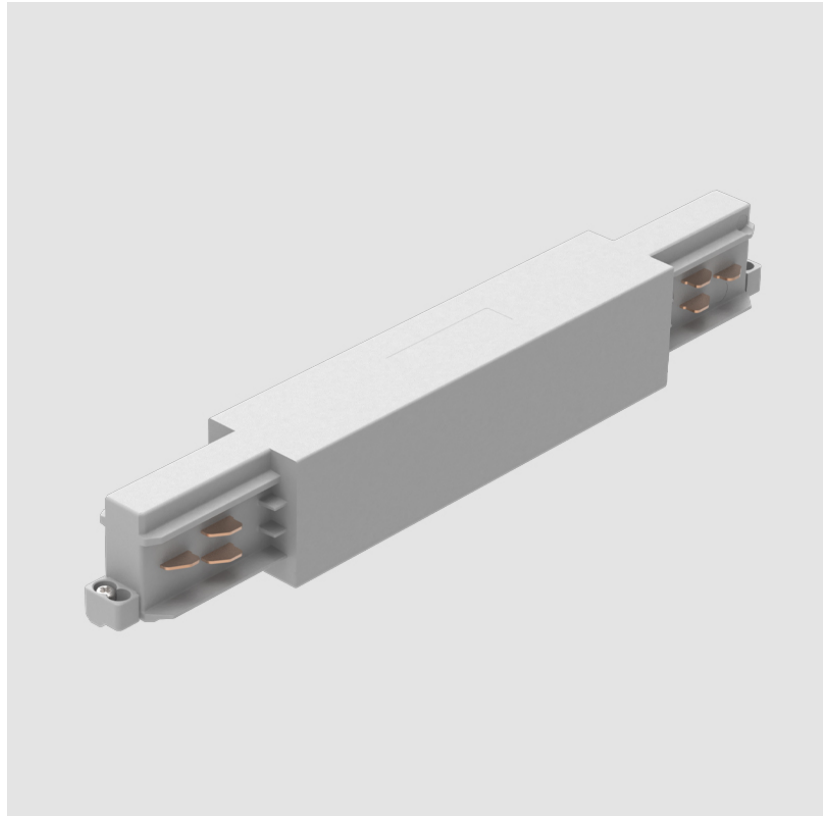

PROJECT	_____
TYPE	_____
NOTES	_____
QUANTITY	_____
DATE	_____

A3T042- COMPONENTS TRACK

STR141-

DESCRIPTION

Track - Central Feed -

GENERAL

Partner: Prolight

Division: Architectural

Installation: Track

PHYSICAL

Length (mm): 254

Length (in): 10

Width (mm): 32

Width (in): 1 1/4

Height (mm): 38

Height (in): 1 5/16

Fixture Finish: WHI / BLK / GRY

Fixture Material: Aluminum

RATINGS AND CERTIFICATIONS

Certified By: Certified for North American Standards

IP rating: IP20

A