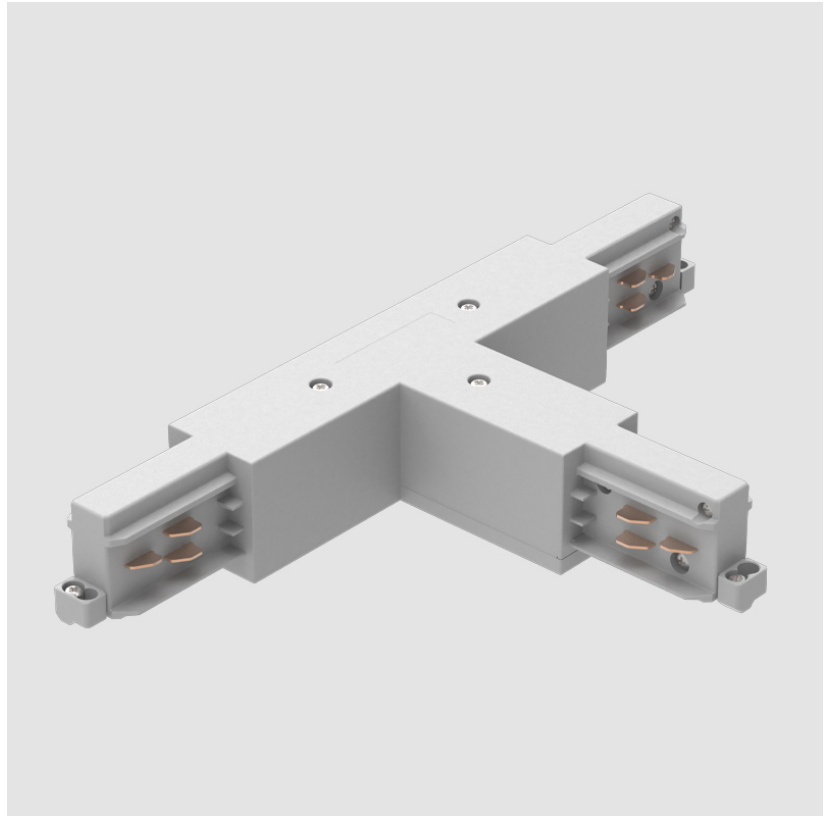

PROJECT	
TYPE	
NOTES	
QUANTITY	
DATE	

A3T042- COMPONENTS TRACK

STR3900-

DESCRIPTION

Track - T-Connector, Inside (Feedable) -

GENERAL

Brand: Prolicht
Division: Architectural
Mounting Type: Track

PHYSICAL

Length (mm): 254
Length (in): 10
Width (mm): 143
Width (in): $5 \frac{13}{16}$
Height (mm): 38
Height (in): $1 \frac{1}{2}$
Fixture Finish: WHI / BLK / GRY
Fixture Material: Aluminum

RATINGS AND CERTIFICATIONS

Certified By: Certified for North American Standards
IP rating: IP20