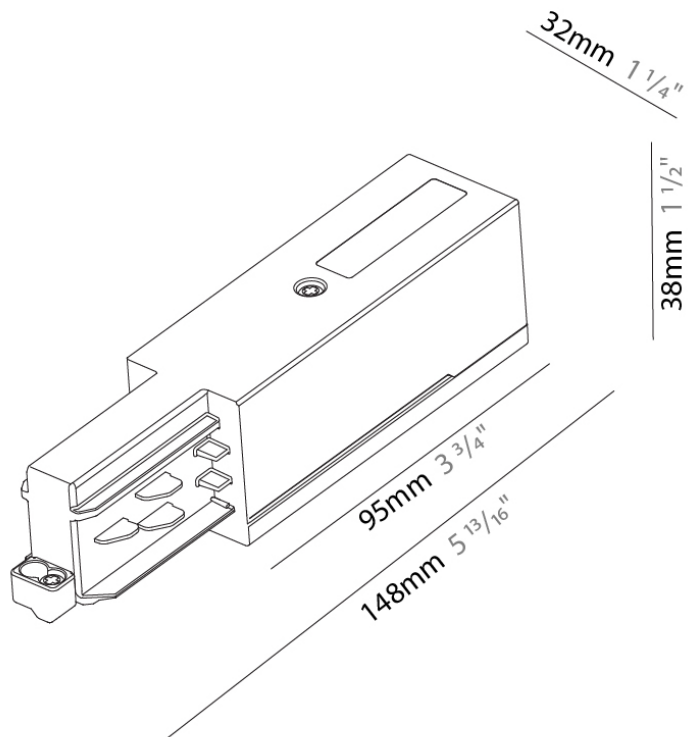

PHYSICAL

Length (mm): 148

Length (in): 5 ¹³/₁₆

Width (mm): 32

Width (in): 1 ¹/₄

Height (mm): 38

Height (in): 1 ¹/₂

Fixture Finish: WHI / BLK / GRY

Fixture Material: Aluminum

RATINGS AND CERTIFICATIONS

Certified By: Certified for North American Standards

IP rating: IP20

A3T042- COMPONENTS TRACK

STR121-

DESCRIPTION

Track - End Feed - Left Side

Width (in): 1 ¹/₄

Height (mm): 38

Height (in): 1 ¹/₂

Fixture Finish: WHI / BLK / GRY

Fixture Material: Aluminum

RATINGS AND CERTIFICATIONS

Certified By: Certified for North American Standards

IP rating: IP20