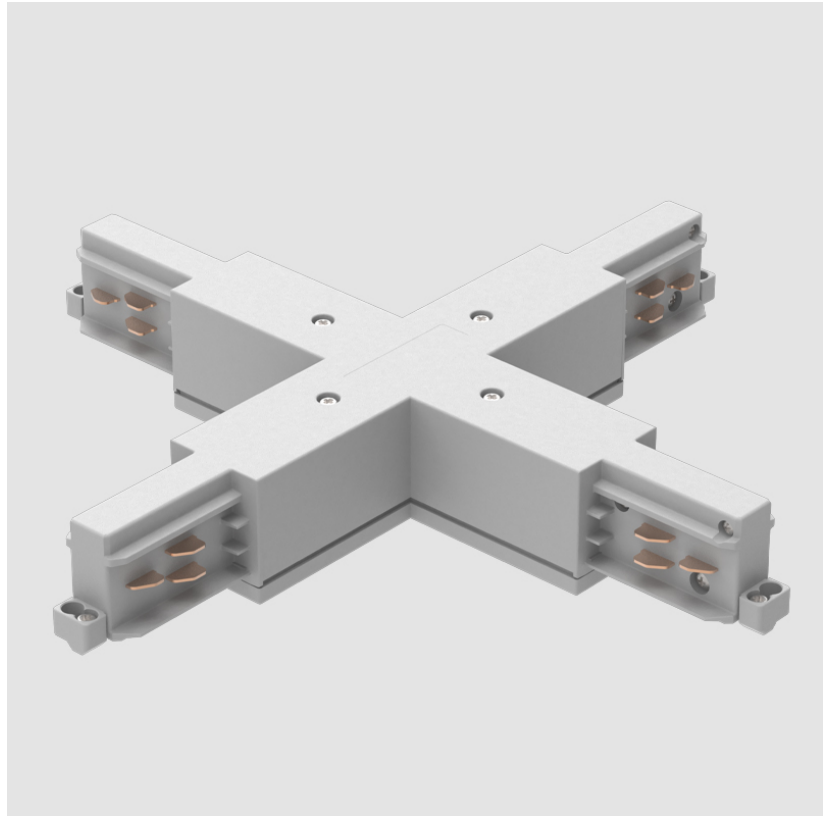

DESCRIPTION
 Track - 3-Circuit L-Connector, Inside Corner (Feedable)

GENERAL
 Partner: Prolight
 Division: Architectural
 Installation: Track

PHYSICAL
 Length (mm): 143
 Length (in): 5 5/8
 Width (mm): 32
 Width (in): 1 1/4
 Height (mm): 38
 Height (in): 1 1/2
 Fixture Finish: WHI / BLK / GRY
 Fixture Material: Aluminum

RATINGS AND CERTIFICATIONS
 Certified By: Certified for North American Standards
 IP rating: IP20

A3T042- COMPONENTS TRACK

STR380-

DESCRIPTION
 Track - X-Connector (Feedable) - _____

GENERAL
 Partner: Prolight
 Division: Architectural
 Installation: Track

PHYSICAL
 Length (mm): 148
 Length (in): 5 ¹³/₁₆
 Width (mm): 148
 Width (in): 5 ¹³/₁₆
 Height (mm): 38
 Height (in): 1 ¹/₂
 Fixture Finish: WHI / BLK / GRY
 Fixture Material: Aluminum

RATINGS AND CERTIFICATIONS
 Certified By: Certified for North American Standards
 IP rating: IP20

A3T042- COMPONENTS TRACK

STR3900-

DESCRIPTION

Track - T-Connector, Inside (Feedable) -

GENERAL

Partner: Prolicht

Division: Architectural

Installation: Track