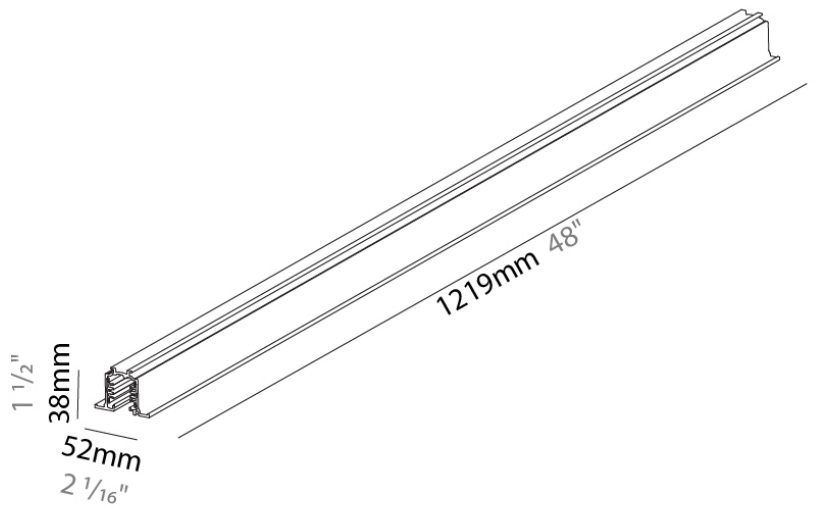

PROJECT	
TYPE	
NOTES	
QUANTITY	
DATE	

A3T042- COMPONENTS TRACK

STRR4400-

DESCRIPTION
Track - 4' Recessed Mount 3-Circuit Track - Gray

GENERAL
Brand: Prolicht
Division: Architectural
Mounting Type: Track

PHYSICAL
Shape: Rectangle
Length (mm): 1219
Length (in): 48
Width (mm): 32
Width (in): 1 1/4
Height (mm): 38
Height (in): 1 1/2
Fixture Finish: WHI / BLK / GRY
Fixture Material: Aluminum

RATINGS AND CERTIFICATIONS
Certified By: Certified for North American Standards
IP rating: IP20