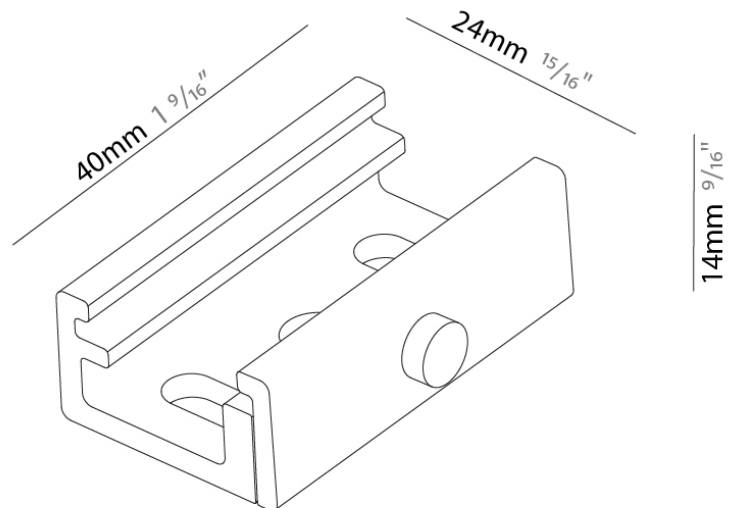

PROJECT	_____
TYPE	_____
NOTES	_____
QUANTITY	_____
DATE	_____

A3T042- COMPONENTS TRACK

STR512-

DESCRIPTION

Track - Ceiling Mounting Bracket

GENERAL

Brand: Prolight

Division: Architectural

Mounting Type: Track

PHYSICAL

Length (mm): 40

Length (in): 1 ⁹/₁₆

Width (mm): 24

Width (in): 15/16

Height (mm): 14

Height (in): 9/16

Fixture Finish: WHI / BLK

Fixture Material: Aluminum

RATINGS AND CERTIFICATIONS

Certified By: Certified for North American Standards

IP rating: IP20