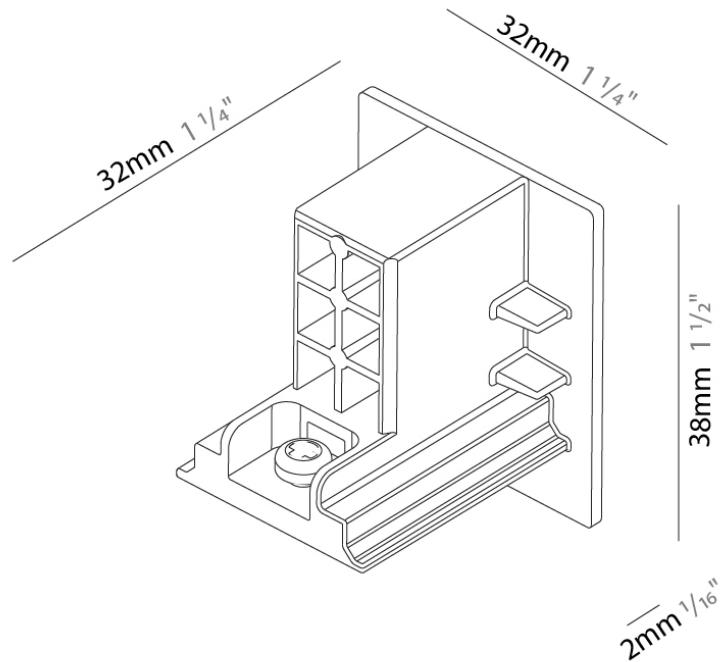

A3T042- COMPONENTS SURFACE

STR4100-

DESCRIPTION

Track - Surface - End Cap -

GENERAL

Brand: Prolicht

Division: Architectural

Mounting Type: Surface

PHYSICAL

Length (mm): 32

Length (in): 1 ¼

Width (mm): 32

Width (in): 1 ¼

Height (mm): 38

Height (in): 1 ½

Fixture Finish: WHI / BLK / GRY

Fixture Material: Aluminum

RATINGS AND CERTIFICATIONS

Certified By: Certified for North American Standards

IP rating: IP20