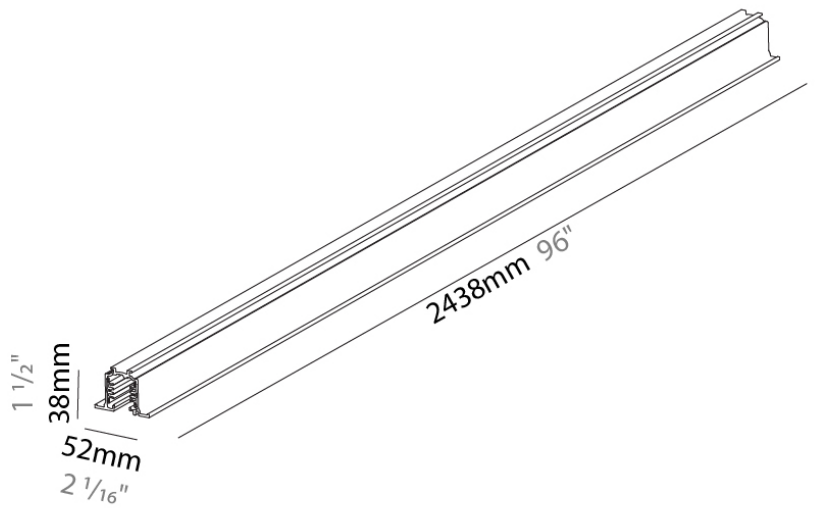

Division: Architectural

Mounting Type: Track

PHYSICAL

Shape: Rectangle

Length (mm): 2438

Length (in): 96

Width (mm): 32

Width (in): 1 1/4

Height (mm): 38

Height (in): 1 1/2

Fixture Finish: WHI / BLK / GRY

Fixture Material: Aluminum

RATINGS AND CERTIFICATIONS

Certified By: Certified for North American Standards

IP rating: IP20

A

PHYSICAL

Shape: Rectangle

Length (mm): 1219

Length (in): 48

Width (mm): 32

Width (in): 1 1/4

Height (mm): 38

Height (in): 1 1/2