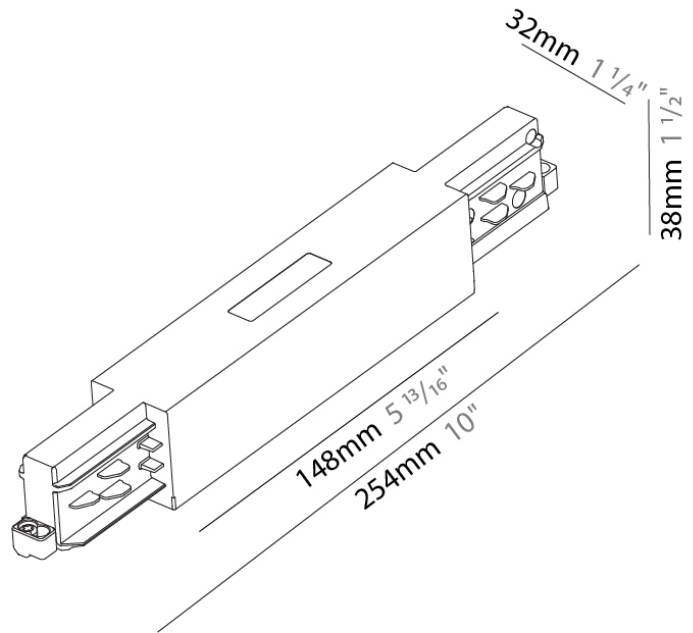

PROJECT	_____
TYPE	_____
NOTES	_____
QUANTITY	_____
DATE	_____

A3T042- COMPONENTS TRACK

STR141-

DESCRIPTION

Track - Central Feed -

GENERAL

Partner: Prolight

Division: Architectural

Installation: Track

PHYSICAL

Length (mm): 254

Length (in): 10

Width (mm): 32

Width (in): 1 1/4

Height (mm): 38

Height (in): 1 5/16

Fixture Finish: WHI / BLK / GRY

Fixture Material: Aluminum

RATINGS AND CERTIFICATIONS

Certified By: Certified for North American Standards

IP rating: IP20

A