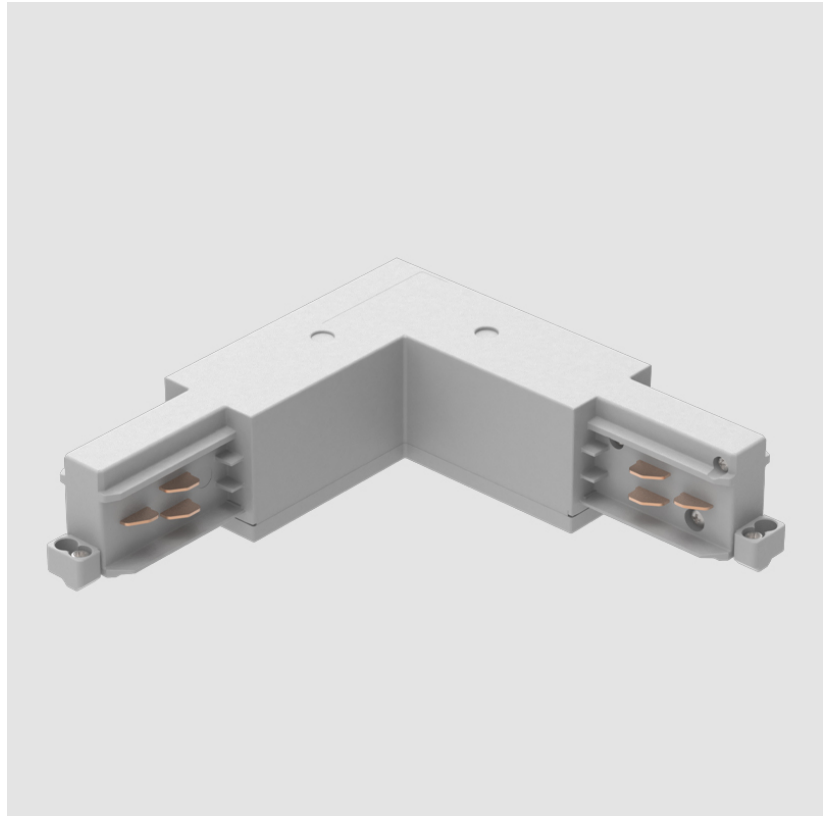

A3T042- COMPONENTS TRACK

STR1110-

DESCRIPTION

Track - End Feed - Right Side

GENERAL

Brand: Prolicht

Division: Architectural

Mounting Type: Track

Length (in): 5 ⁵/₈

Width (mm): 32

Width (in): 1 ¹/₄

Height (mm): 38

Height (in): 1 ¹/₂

Fixture Finish: WHI / BLK / GRY

Fixture Material: Aluminum

RATINGS AND CERTIFICATIONS

Certified By: Certified for North American Standards

IP rating: IP20

PROJECT	
TYPE	
NOTES	
QUANTITY	
DATE	

A3T042- COMPONENTS TRACK

STR3500-

DESCRIPTION

Track - 3-Circuit L-Connector, Inside Corner (Feedable)