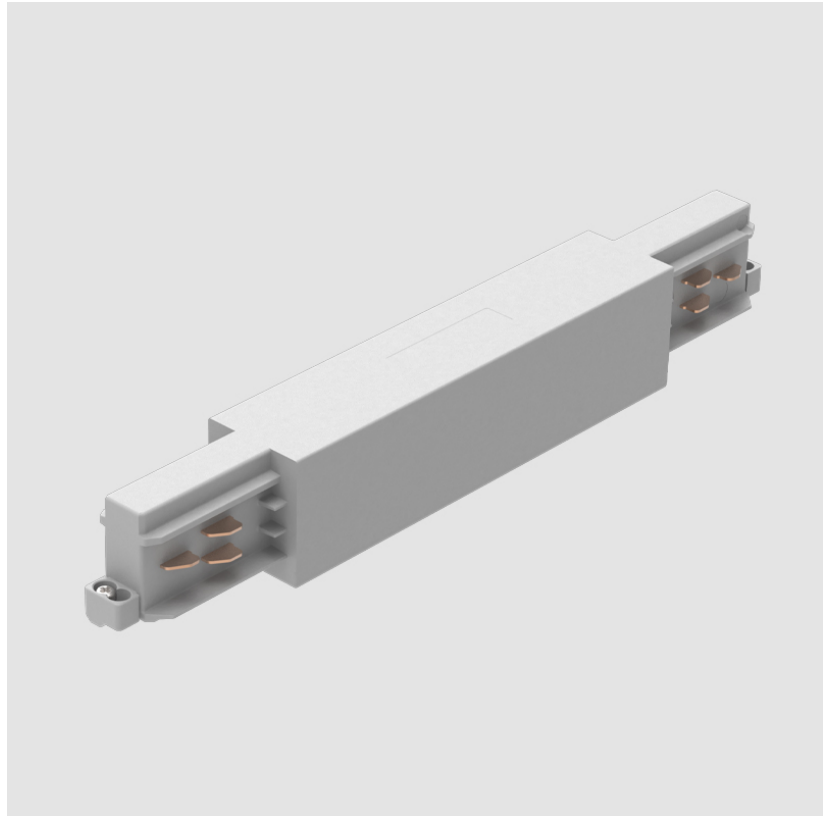

A3T042- COMPONENTS TRACK

STR1110-

DESCRIPTION

Track - End Feed - Right Side

GENERAL

Brand: Prolicht

Division: Architectural

Mounting Type: Track

Height (in): 1 5/16

Fixture Finish: WHI / BLK / GRY

Fixture Material: Aluminum

RATINGS AND CERTIFICATIONS

Certified By: Certified for North American Standards

IP rating: IP20

A3T042- COMPONENTS TRACK

STR2100-

DESCRIPTION

Track - Straight Connector -

GENERAL

Brand: Prolicht

Division: Architectural

Mounting Type: Track

PHYSICAL

Length (mm): 115

Length (in): 4 1/2"

Width (mm): 26

Width (in): 1"

Height (mm): 33

Height (in): 1 5/16"

Fixture Finish: WHI / BLK / GRY

Fixture Material: Aluminum

RATINGS AND CERTIFICATIONS