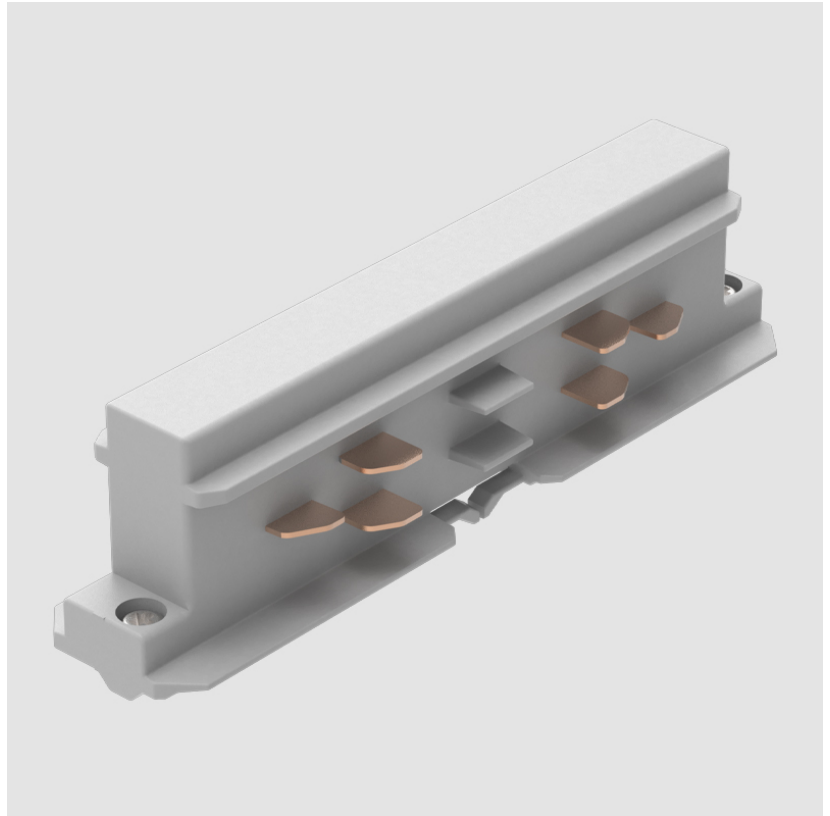

A3T042- COMPONENTS TRACK

STR1110-

DESCRIPTION

Track - End Feed - Right Side

GENERAL

Brand: Prolicht

Division: Architectural

Mounting Type: Track

DESCRIPTION

Track - Straight Connector -

GENERAL

Brand: Prolicht

Division: Architectural

Mounting Type: Track

PHYSICAL

Length (mm): 115

Length (in): 4 1/2"

Width (mm): 26

Width (in): 1"

Height (mm): 33

Height (in): 1 5/16"

Fixture Finish: WHI / BLK / GRY

Fixture Material: Aluminum

RATINGS AND CERTIFICATIONS

Certified By: Certified for North American Standards

IP rating: IP20

A3T042- COMPONENTS TRACK

STR2300-

DESCRIPTION

Track - Flexible Connector -

GENERAL

Brand: Prolicht