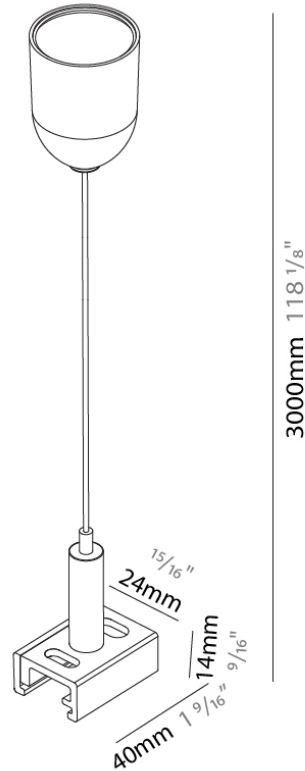

PROJECT	
TYPE	
NOTES	
QUANTITY	
DATE	

A3T042- COMPONENTS TRACK

STR510-

DESCRIPTION

Track - Suspension Cable Kit 3000mm -

GENERAL

Brand: Prolicht

Division: Architectural

Mounting Type: Track

PHYSICAL

Fixture Finish: WHI / BLK / GRY

Fixture Material: Aluminum

RATINGS AND CERTIFICATIONS

Certified By: Certified for North American Standards

IP rating: IP20

A