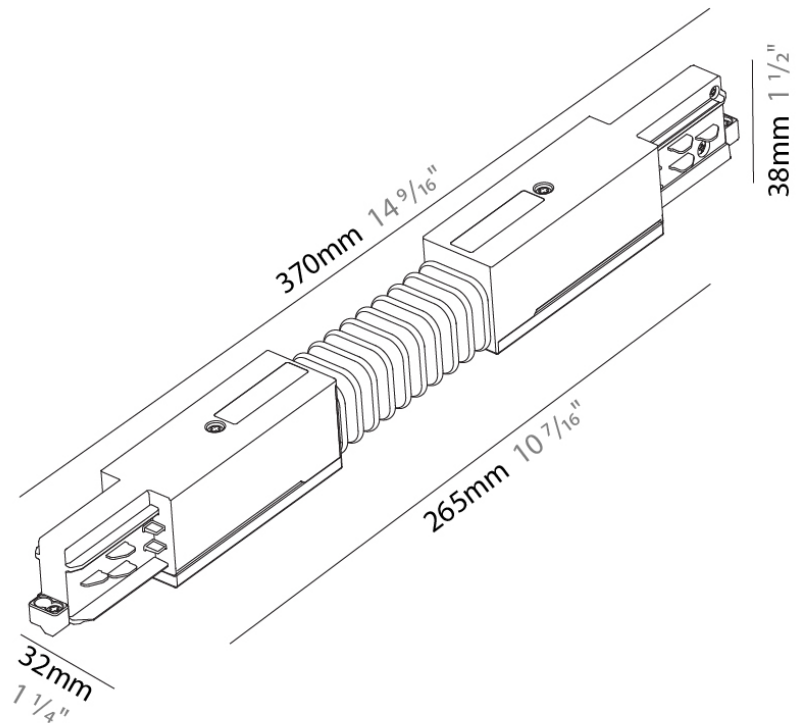

Length (in): 4 1/2"

Width (mm): 26

Width (in): 1"

Height (mm): 33

Height (in): 1 5/16"

Fixture Finish: WHI / BLK / GRY

Fixture Material: Aluminum

RATINGS AND CERTIFICATIONS

Division: Architectural

Mounting Type: Track

PHYSICAL

Length (mm): 370

Length (in): 14 ⁹/₁₆

Width (mm): 32

Width (in): 1 ¹/₄

Height (mm): 38

Height (in): 1 ⁵/₁₆

Fixture Finish: WHI / BLK / GRY

Fixture Material: Aluminum

RATINGS AND CERTIFICATIONS

Certified By: Certified for North American Standards

IP rating: IP20

A3T042- COMPONENTS TRACK

STR3400-

Length (in): 5 ⁵/₈

Width (mm): 32

Width (in): 1 ¹/₄

Height (mm): 38

Height (in): 1 ¹/₂

Fixture Finish: WHI / BLK / GRY

Fixture Material: Aluminum

RATINGS AND CERTIFICATIONS