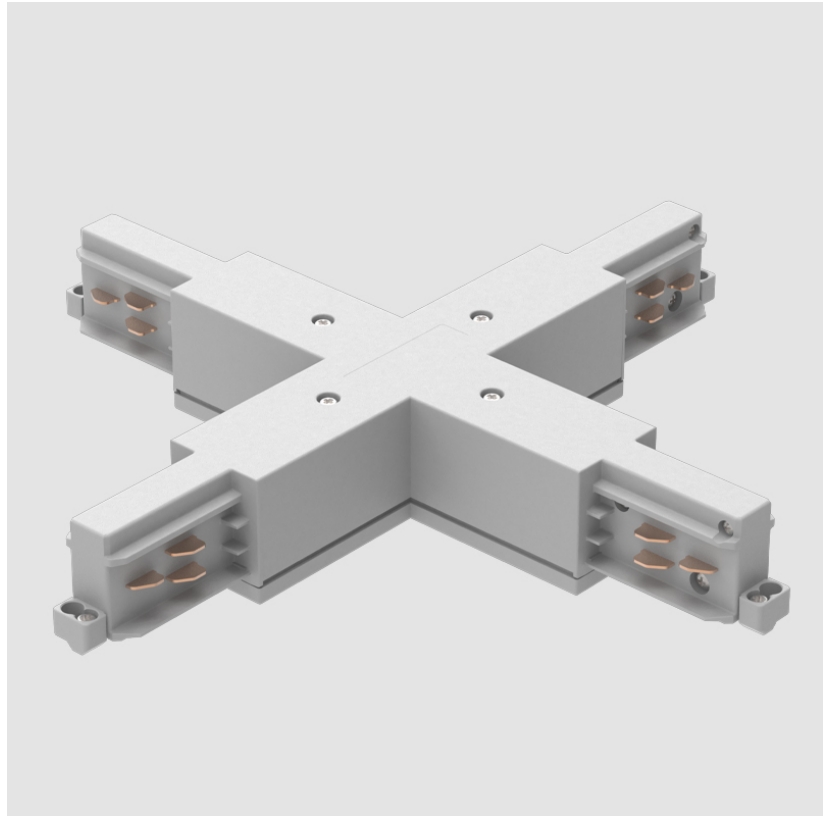

A3T042- COMPONENTS TRACK

STR380-

DESCRIPTION

Track - X-Connector (Feedable) -

GENERAL

Brand: Prolicht
Division: Architectural
Mounting Type: Track

PHYSICAL

Length (mm): 148
Length (in): 5 ¹³/₁₆"
Width (mm): 148
Width (in): 5 ¹³/₁₆"
Height (mm): 38
Height (in): 1 ¹/₂"
Fixture Finish: WHI / BLK / GRY
Fixture Material: Aluminum

RATINGS AND CERTIFICATIONS

Certified By: Certified for North American Standards
IP rating: IP20