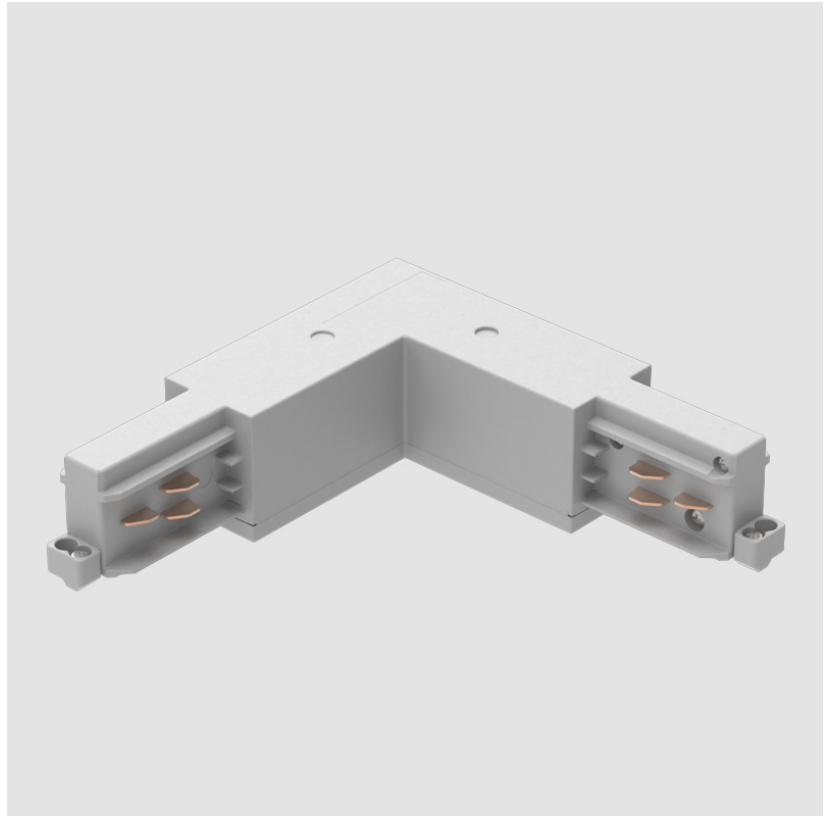

PROJECT	
TYPE	
NOTES	
QUANTITY	
DATE	

A3T042- COMPONENTS TRACK

STR3500-

DESCRIPTION

Track - 3-Circuit L-Connector, Inside Corner (Feedable)

GENERAL

Brand: Prolicht
Division: Architectural
Mounting Type: Track

PHYSICAL

Length (mm): 143
Length (in): 5 ⁵/₈
Width (mm): 32
Width (in): 1 ¹/₄
Height (mm): 38
Height (in): 1 ¹/₂
Fixture Finish: WHI / BLK / GRY
Fixture Material: Aluminum

RATINGS AND CERTIFICATIONS

Certified By: Certified for North American Standards
IP rating: IP20