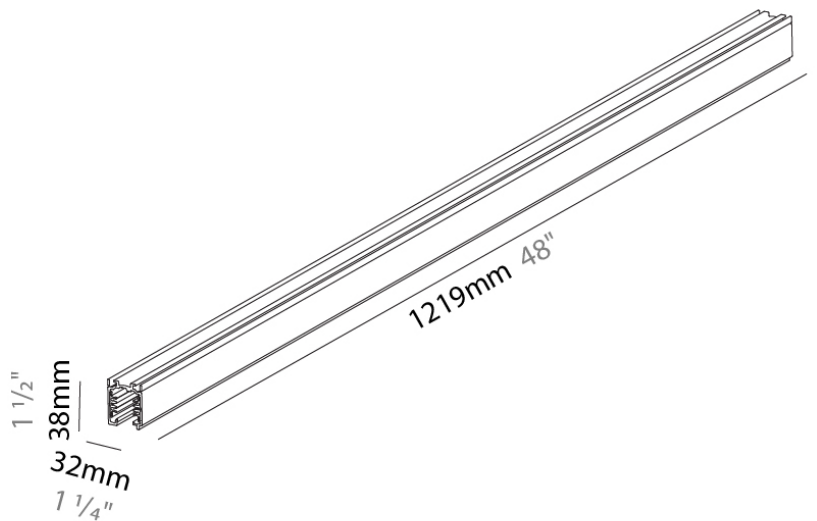

A3T042- COMPONENTS TRACK

STRS4400-

DESCRIPTION

Track - 4' Surface Mount 3-Circuit Track

GENERAL

Brand: Prolicht

Division: Architectural

Mounting Type: Track

PHYSICAL

Shape: Rectangle

Length (mm): 1219

Length (in): 48

Width (mm): 32

Width (in): 1 1/4

Height (mm): 38

Height (in): 1 1/2

Fixture Finish: WHI / BLK / GRY

Fixture Material: Aluminum

ELECTRICAL

Driver Included: No

RATINGS AND CERTIFICATIONS

Certified By: Certified for North American Standards

IP rating: IP20