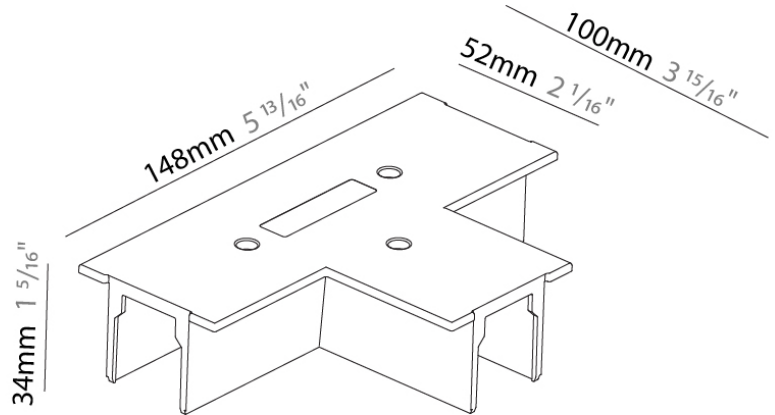

GENERAL

Brand: Prolicht

Division: Architectural

Mounting Type: Track

PHYSICAL

Length (mm): 148

Length (in): $5 \frac{13}{16}$

Width (mm): 100

Width (in): $3 \frac{15}{16}$

Height (mm): 34

Height (in): $1 \frac{5}{16}$

Fixture Finish: WHI / BLK / GRY

Fixture Material: Aluminum

A

A3T042- COMPONENTS TRACK

STR9017R-