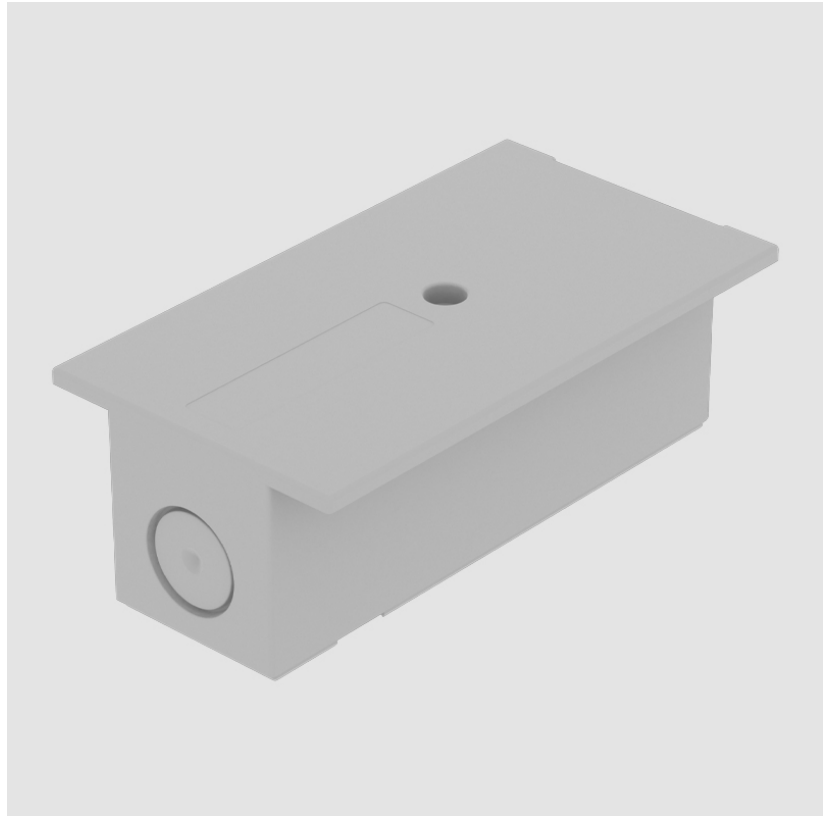

Height (in): 1 ⁵/₁₆

Fixture Finish: WHI / BLK / GRY

Fixture Material: Aluminum

RATINGS AND CERTIFICATIONS

IP rating: IP20

A3T042- COMPONENTS TRACK

STR9010R-

DESCRIPTION