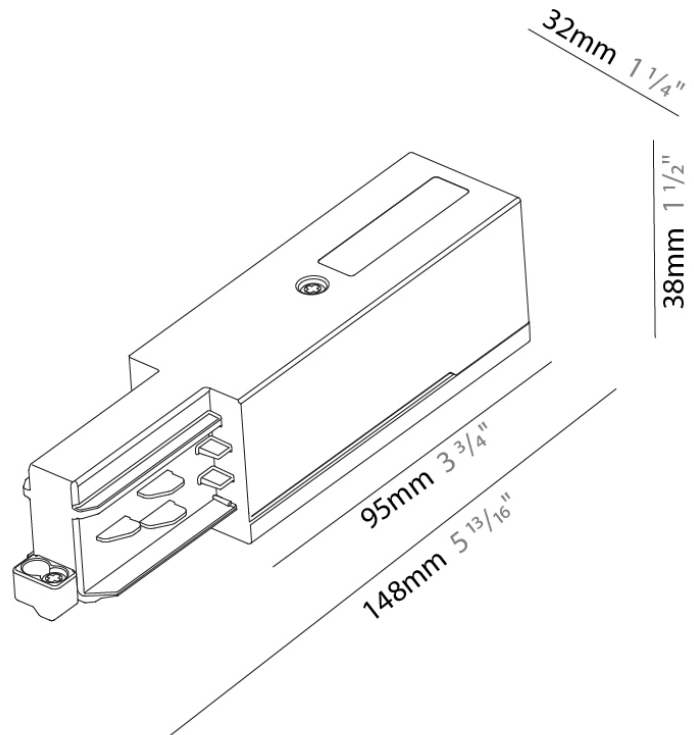

A3T042- COMPONENTS TRACK

STR1110-

DESCRIPTION

Track - End Feed - Right Side

GENERAL

Brand: Prolicht

Division: Architectural

Mounting Type: Track

PHYSICAL

Length (mm): 148

Length (in): 5 ¹³/₁₆

Width (mm): 32

Width (in): 1 ¹/₄

Height (mm): 38

Height (in): 1 ¹/₂

Fixture Finish: WHI / BLK / GRY

Fixture Material: Aluminum

RATINGS AND CERTIFICATIONS

Certified By: Certified for North American Standards

IP rating: IP20