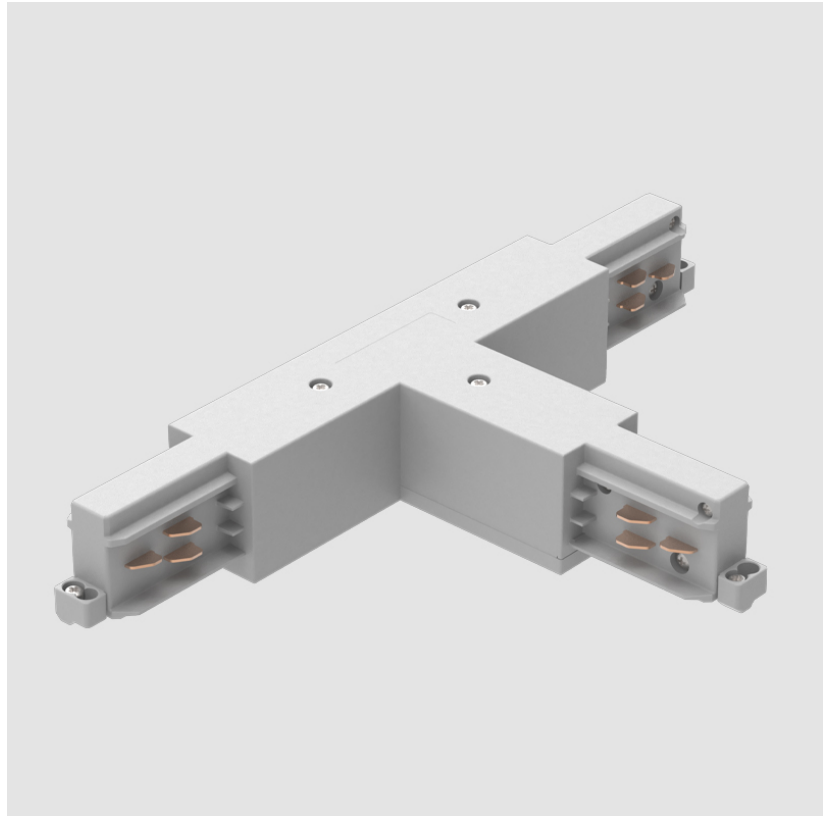

A3T042- COMPONENTS TRACK

STR40001-

DESCRIPTION
Track - T-Connector, Outside (Feedable) -

GENERAL
Partner: Prolight
Division: Architectural
Installation: Track

PHYSICAL
Length (mm): 254
Length (in): 10
Width (mm): 143
Width (in): 5 5/8
Height (mm): 38
Height (in): 1 1/2
Fixture Finish: WHI / BLK / GRY
Fixture Material: Aluminum

RATINGS AND CERTIFICATIONS
Certified By: Certified for North American Standards
IP rating: IP20