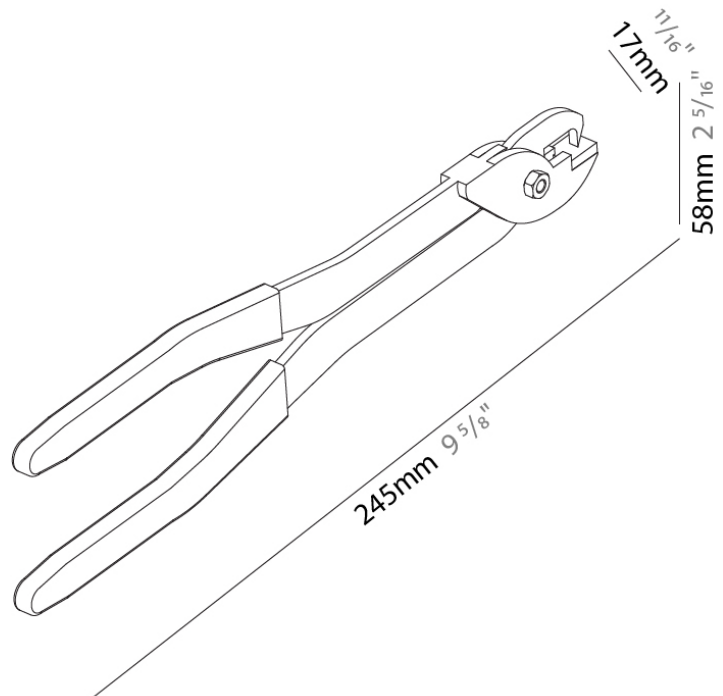

A3T042- COMPONENTS TRACK

STRV120

DESCRIPTION

Cutting Tool for Track Conductors

GENERAL

Partner: Prolight

Division: Architectural

Installation: Track

PHYSICAL

Length (mm): 245

Length (in): 9 ⁵/₈

Height (mm): 58

Height (in): 2 ⁵/₁₆

Fixture Material: Aluminum

ELECTRICAL

Driver Included: No

RATINGS AND CERTIFICATIONS

Certified By: Certified for North American Standards

IP rating: IP20

A