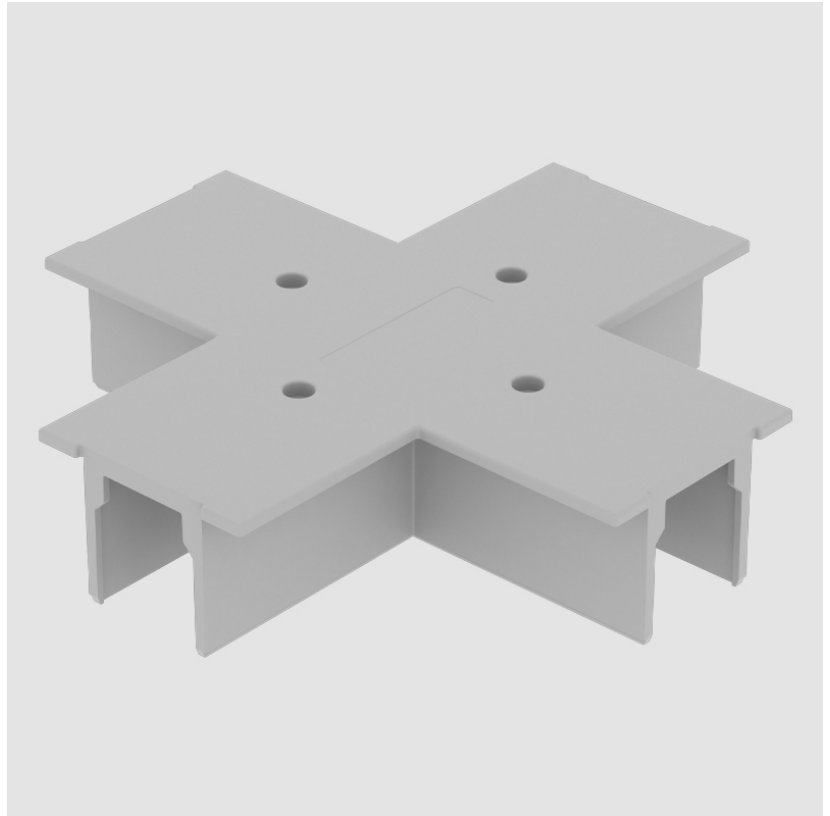

A3T042- COMPONENTS TRACK

STR9017R-

DESCRIPTION
Track - Cover Cross Connector

GENERAL
Partner: Prolight
Division: Architectural
Installation: Track

PHYSICAL
Length (mm): 148
Length (in): 5 ¹³/₁₆"
Width (mm): 148
Width (in): 5 ¹³/₁₆"
Height (mm): 34
Height (in): 1 ⁵/₁₆"
Fixture Finish: WHI / BLK / GRY
Fixture Material: Aluminum