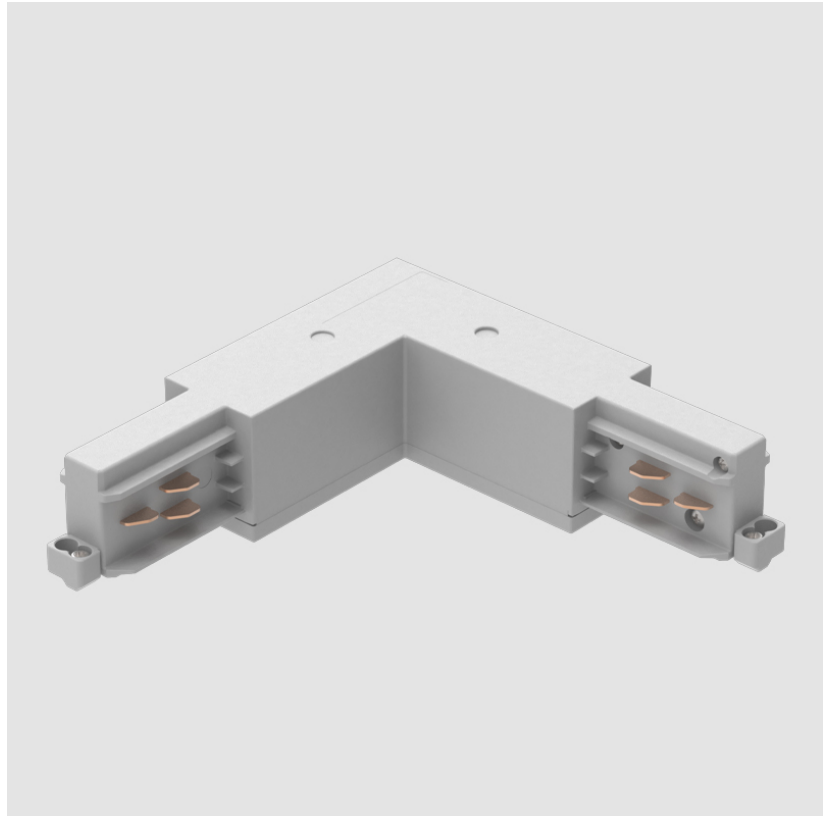

Height (in): 1 ¹/₂

Fixture Finish: WHI / BLK / GRY

Fixture Material: Aluminum

RATINGS AND CERTIFICATIONS

Certified By: Certified for North American Standards

IP rating: IP20

A3T042- COMPONENTS TRACK

STR3500-

DESCRIPTION
 Track - 3-Circuit L-Connector, Inside Corner (Feedable)

GENERAL
 Partner: Prolight
 Division: Architectural
 Installation: Track

PHYSICAL
 Length (mm): 143
 Length (in): 5 5/8
 Width (mm): 32
 Width (in): 1 1/4
 Height (mm): 38
 Height (in): 1 1/2
 Fixture Finish: WHI / BLK / GRY
 Fixture Material: Aluminum