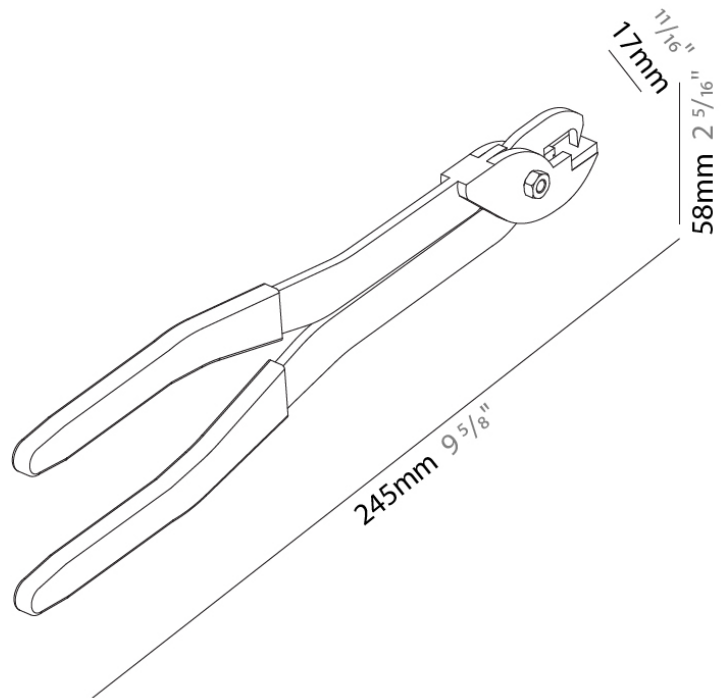

A3T042- COMPONENTS TRACK

STRV120

DESCRIPTION

Cutting Tool for Track Conductors

GENERAL

Brand: Prolicht

Division: Architectural

Mounting Type: Track

PHYSICAL

Length (mm): 245

Length (in): 9 ⁵/₈

Height (mm): 58

Height (in): 2 ⁵/₁₆

Fixture Material: Aluminum

ELECTRICAL

Driver Included: No

RATINGS AND CERTIFICATIONS

Certified By: Certified for North American Standards

IP rating: IP20