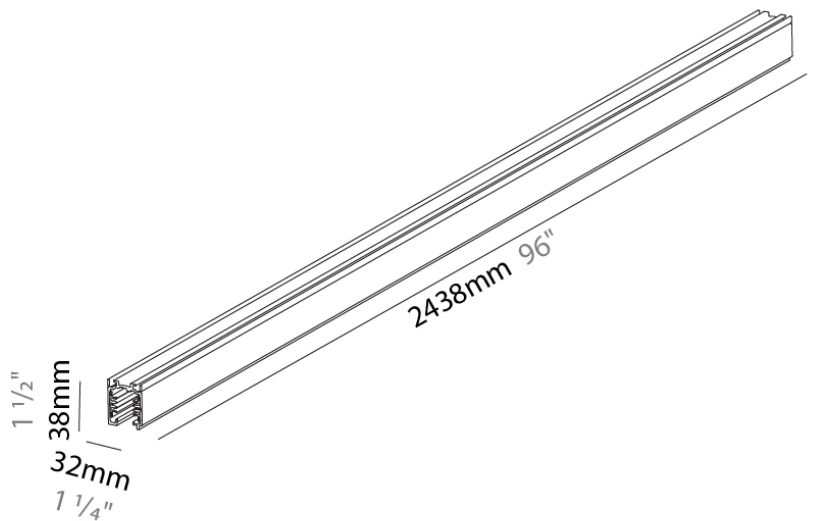

PROJECT	
TYPE	
NOTES	
QUANTITY	
DATE	

A3T042- COMPONENTS TRACK

STRS4800-

DESCRIPTION

Track - 8' Surface Mount 3-Circuit Track - 120V

GENERAL

Partner: Prolight

Division: Architectural

Installation: Track

PHYSICAL

Shape: Rectangle

Length (mm): 2438

Length (in): 96"

Width (mm): 32

Width (in): 1 1/4"

Height (mm): 38

Height (in): 1 1/2"

Fixture Finish: WHI / BLK / GRY

Fixture Material: Aluminum

ELECTRICAL

Driver Included: No

RATINGS AND CERTIFICATIONS

Certified By: Certified for North American Standards

IP rating: IP20