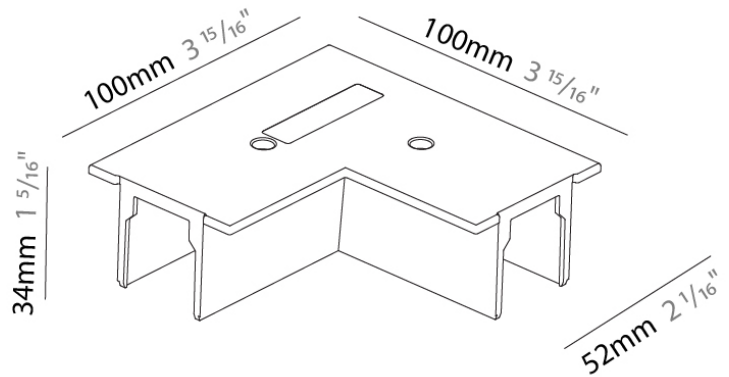

Length (in): 3 ¹⁵/₁₆"

Width (mm): 100

Width (in): 3 ¹⁵/₁₆"

Height (mm): 34

Height (in): 1 ⁵/₁₆"

Fixture Finish: WHI / BLK / GRY

Fixture Material: Aluminum

A3T042- COMPONENTS TRACK