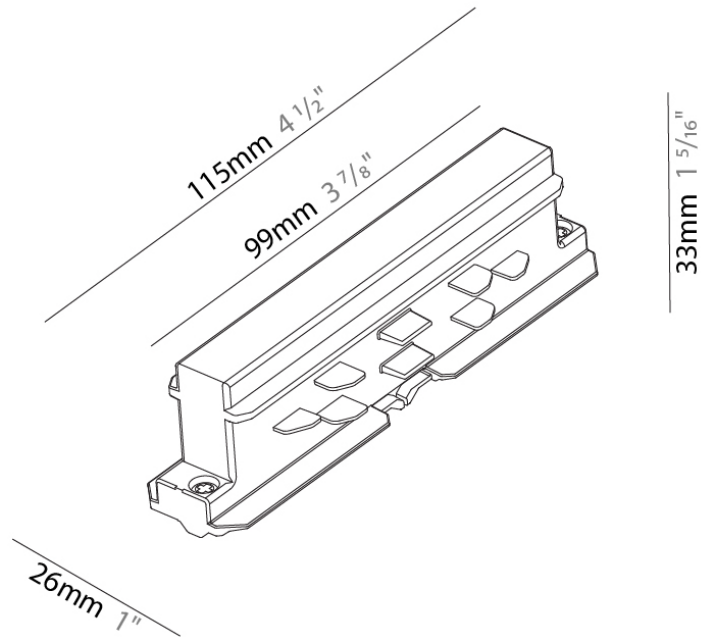

PROJECT
TYPE
NOTES
QUANTITY
DATE

A3T042- COMPONENTS TRACK

STR2100-

DESCRIPTION

Track - Straight Connector -

GENERAL

Partner: Prolicht

Division: Architectural

Installation: Track

PHYSICAL

Length (mm): 115

Length (in): 4 1/2"

Width (mm): 26

Width (in): 1"

Height (mm): 33

Height (in): 1 5/16"

Fixture Finish: WHI / BLK / GRY

Fixture Material: Aluminum

RATINGS AND CERTIFICATIONS

Certified By: Certified for North American Standards

IP rating: IP20

A