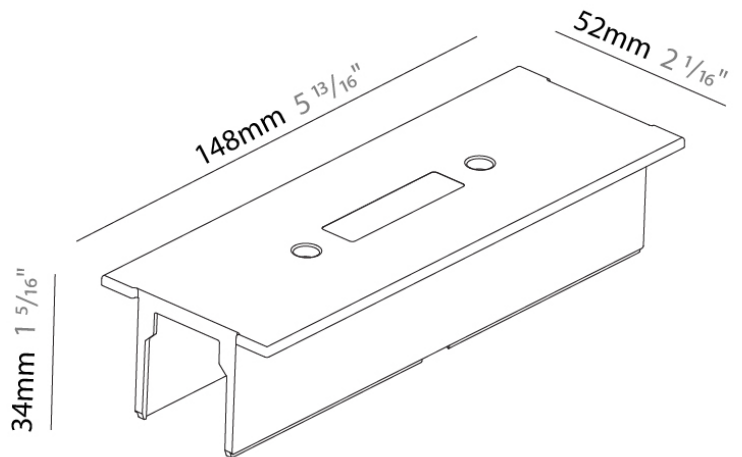

A3T042- COMPONENTS TRACK

STR9010R-

DESCRIPTION

Track - Cover Mid Power Supply

GENERAL

Partner: Prolight

Division: Architectural

Installation: Track

PHYSICAL

Length (mm): 148

Length (in): 5 ¹³/₁₆

Width (mm): 52

Width (in): 2 ¹/₁₆

Height (mm): 34

Height (in): 1 ⁵/₁₆

Fixture Finish: WHI / BLK / GRY

Fixture Material: Aluminum