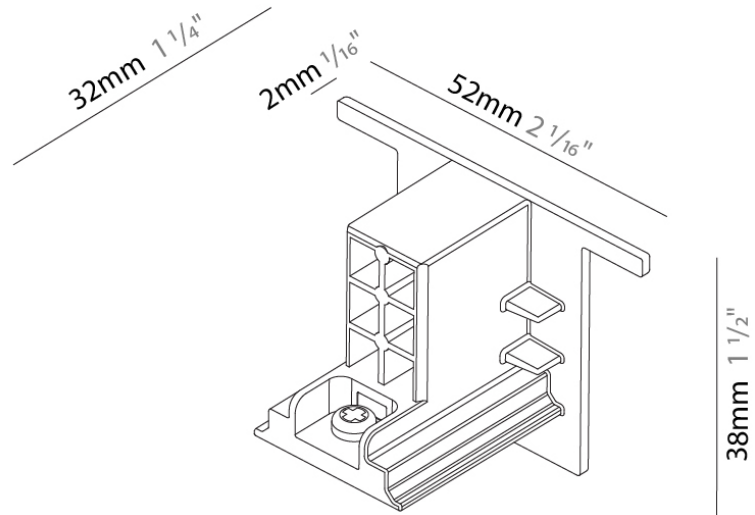

A3T042- COMPONENTS SURFACE

STRR4100-

DESCRIPTION
Track - Recessed - End Cap

GENERAL
Partner: Prolicht
Division: Architectural
Installation: Surface

PHYSICAL
Length (mm): 32
Length (in): 1 ¼
Width (mm): 32
Width (in): 1 ¼
Height (mm): 38
Height (in): 1 ½
Fixture Finish: WHI / BLK / GRY
Fixture Material: Aluminum

RATINGS AND CERTIFICATIONS
Certified By: Certified for North American Standards
IP rating: IP20