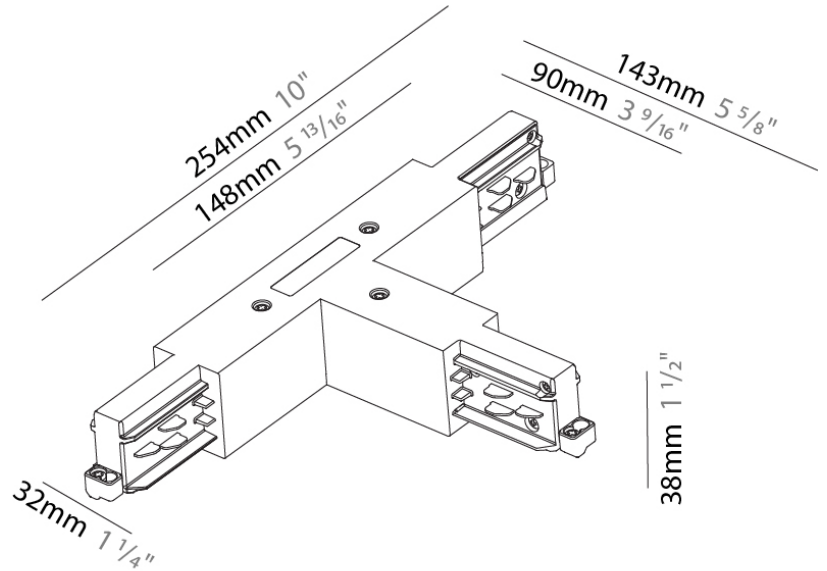

PROJECT	
TYPE	
NOTES	
QUANTITY	
DATE	

A3T042- COMPONENTS TRACK

STR40001-

DESCRIPTION

Track - T-Connector, Outside (Feedable) -

GENERAL

Brand: Prolicht
Division: Architectural
Mounting Type: Track

PHYSICAL

Length (mm): 254
Length (in): 10
Width (mm): 143
Width (in): 5 ⁵/₈
Height (mm): 38
Height (in): 1 ¹/₂
Fixture Finish: WHI / BLK / GRY
Fixture Material: Aluminum

RATINGS AND CERTIFICATIONS

Certified By: Certified for North American Standards
IP rating: IP20