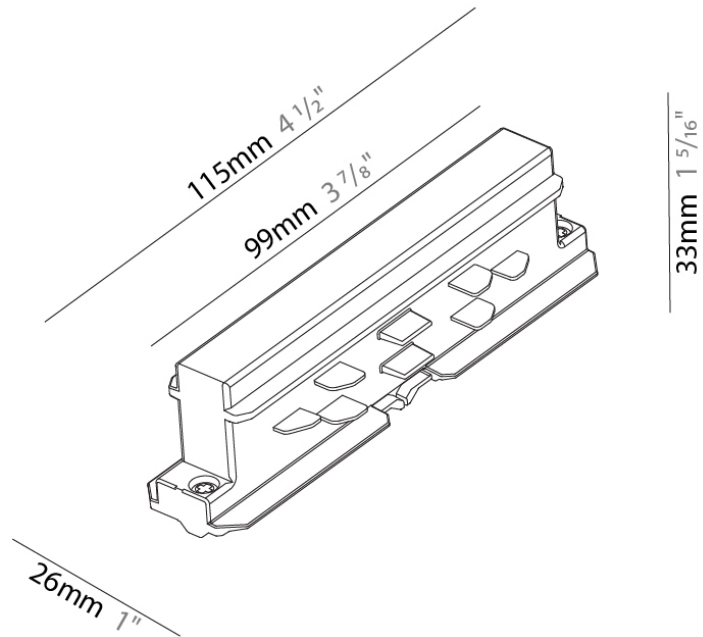

A3T042- COMPONENTS TRACK

STR2100-

DESCRIPTION

Track - Straight Connector -

GENERAL

Brand: Prolicht

Division: Architectural

Mounting Type: Track

PHYSICAL

Length (mm): 115

Length (in): 4 1/2"

Width (mm): 26

Width (in): 1"

Height (mm): 33

Height (in): 1 5/16"

Fixture Finish: WHI / BLK / GRY

Fixture Material: Aluminum

RATINGS AND CERTIFICATIONS

Certified By: Certified for North American Standards

IP rating: IP20