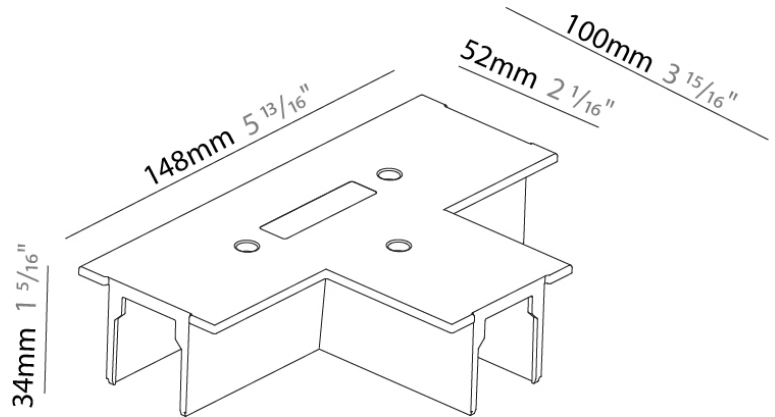

A3T042- COMPONENTS TRACK

PROJECT

TYPE

NOTES

QUANTITY

DATE

STR9013R-

DESCRIPTION

Track - Cover T-Connector

GENERAL

Partner: Prolight

Division: Architectural

Installation: Track

PHYSICAL

Length (mm): 148

Length (in): 5 ¹³/₁₆

Width (mm): 100

Width (in): 3 ¹⁵/₁₆

Height (mm): 34

Height (in): 1 ⁵/₁₆

Fixture Finish: WHI / BLK / GRY

Fixture Material: Aluminum

A