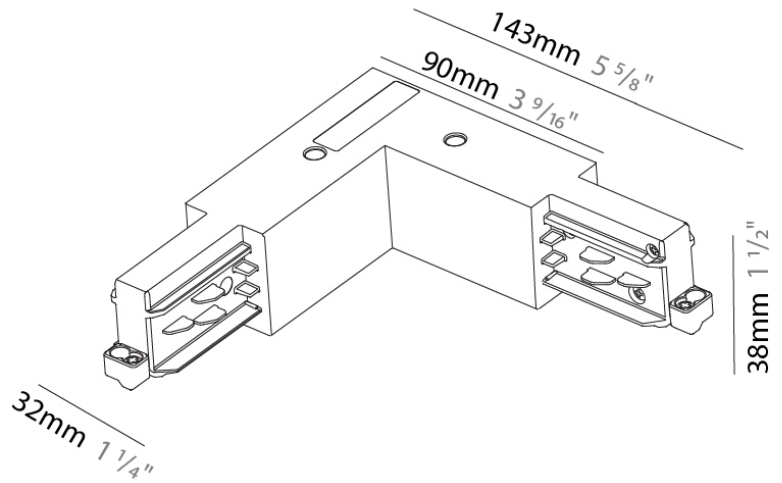

Division: Architectural

Installation: Track

PHYSICAL

Length (mm): 143

Length (in): 5 ⁵/₈

Width (mm): 32

Width (in): 1 ¹/₄

Height (mm): 38

Height (in): 1 ¹/₂

Fixture Finish: WHI / BLK / GRY

Fixture Material: Aluminum

RATINGS AND CERTIFICATIONS

Certified By: Certified for North American Standards

IP rating: IP20

A3T042- COMPONENTS TRACK

STR3500-

DESCRIPTION
 Track - 3-Circuit L-Connector, Inside Corner (Feedable)

GENERAL
 Partner: Prolight
 Division: Architectural
 Installation: Track

PHYSICAL
 Length (mm): 143
 Length (in): 5 5/8
 Width (mm): 32
 Width (in): 1 1/4
 Height (mm): 38
 Height (in): 1 1/2
 Fixture Finish: WHI / BLK / GRY
 Fixture Material: Aluminum

PHYSICAL
 Length (mm): 148
 Length (in): 5 ¹³/₁₆
 Width (mm): 148
 Width (in): 5 ¹³/₁₆
 Height (mm): 38
 Height (in): 1 ¹/₂
 Fixture Finish: WHI / BLK / GRY
 Fixture Material: Aluminum

RATINGS AND CERTIFICATIONS
 Certified By: Certified for North American Standards
 IP rating: IP20