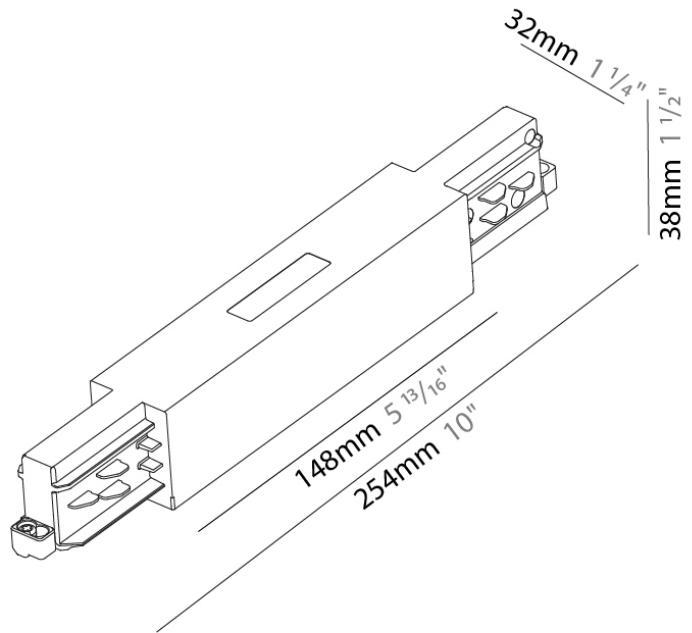

Width (mm): 32

Width (in): 1 ¹/₄

Height (mm): 38

Height (in): 1 ¹/₂

Fixture Finish: WHI / BLK / GRY

Fixture Material: Aluminum

RATINGS AND CERTIFICATIONS

Certified By: Certified for North American Standards

Division: Architectural

Mounting Type: Track

PHYSICAL

Length (mm): 254

Length (in): 10

Width (mm): 32

Width (in): 1 1/4

Height (mm): 38

Height (in): 1 5/16

Fixture Finish: WHI / BLK / GRY

Fixture Material: Aluminum

RATINGS AND CERTIFICATIONS

Certified By: Certified for North American Standards

IP rating: IP20

A3T042- COMPONENTS TRACK

STR2100-

Length (in): 4 1/2"

Width (mm): 26

Width (in): 1"

Height (mm): 33

Height (in): 1 5/16"

Fixture Finish: WHI / BLK / GRY

Fixture Material: Aluminum

RATINGS AND CERTIFICATIONS