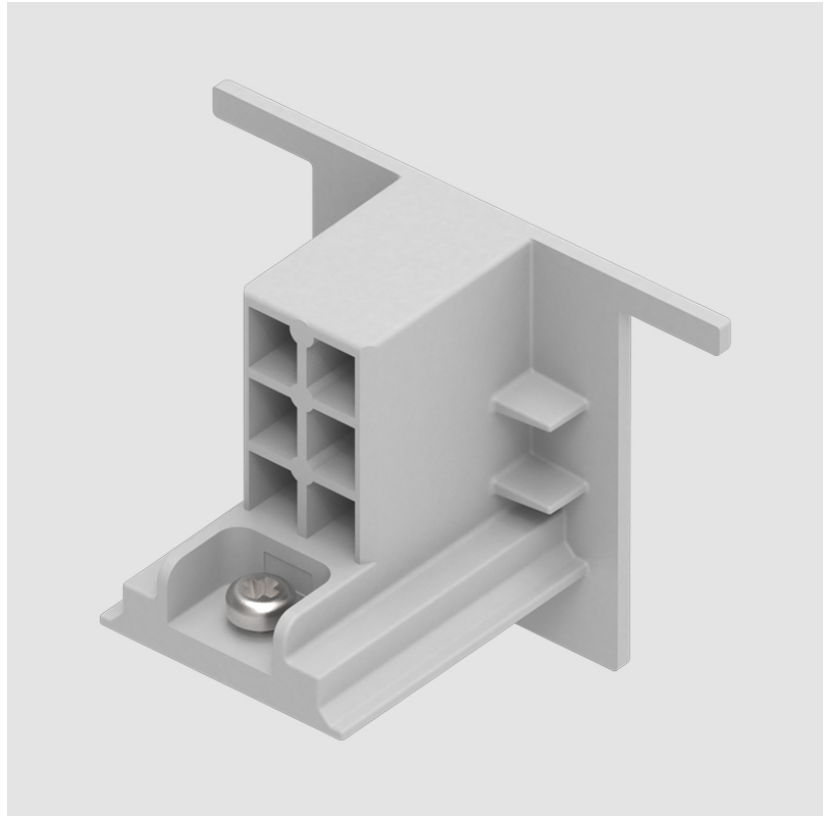

A3T042- COMPONENTS SURFACE

STRR4100-

DESCRIPTION
Track - Recessed - End Cap -

GENERAL
Brand: Prolicht
Division: Architectural
Mounting Type: Surface

PHYSICAL
Length (mm): 32
Length (in): 1 ¼
Width (mm): 32
Width (in): 1 ¼
Height (mm): 38
Height (in): 1 ½
Fixture Finish: WHI / BLK / GRY
Fixture Material: Aluminum

RATINGS AND CERTIFICATIONS
Certified By: Certified for North American Standards
IP rating: IP20