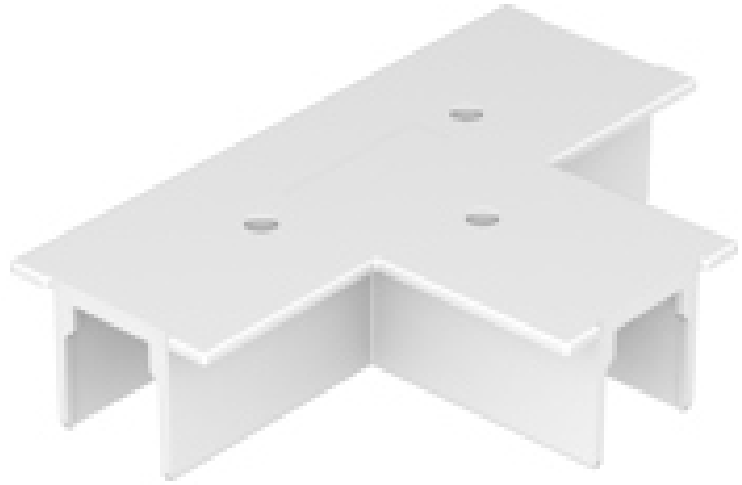

A3T042- COMPONENTS TRACK

PROJECT

TYPE

NOTES

QUANTITY

DATE

STR9013R-

DESCRIPTION

Track - Cover T-Connector

GENERAL

Brand: Prolicht

Division: Architectural

Mounting Type: Track

PHYSICAL

Length (mm): 148

Length (in): $5 \frac{13}{16}$

Width (mm): 100

Width (in): $3 \frac{15}{16}$

Height (mm): 34

Height (in): $1 \frac{5}{16}$

Fixture Finish: WHI / BLK / GRY

Fixture Material: Aluminum

A