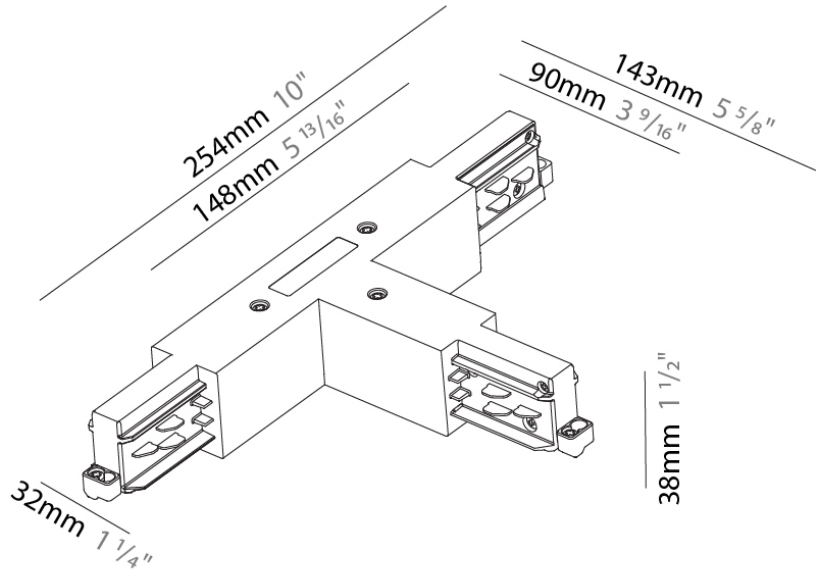

A3T042- COMPONENTS TRACK

STR3900-

DESCRIPTION

Track - T-Connector, Inside (Feedable) -

GENERAL

Partner: Prolicht

Division: Architectural

Installation: Track

PHYSICAL

Length (mm): 254

Length (in): 10

Width (mm): 143

Width (in): 5 ¹³/₁₆

Height (mm): 38

Height (in): 1 ¹/₂

Fixture Finish: WHI / BLK / GRY

Fixture Material: Aluminum

RATINGS AND CERTIFICATIONS

Certified By: Certified for North American Standards

IP rating: IP20