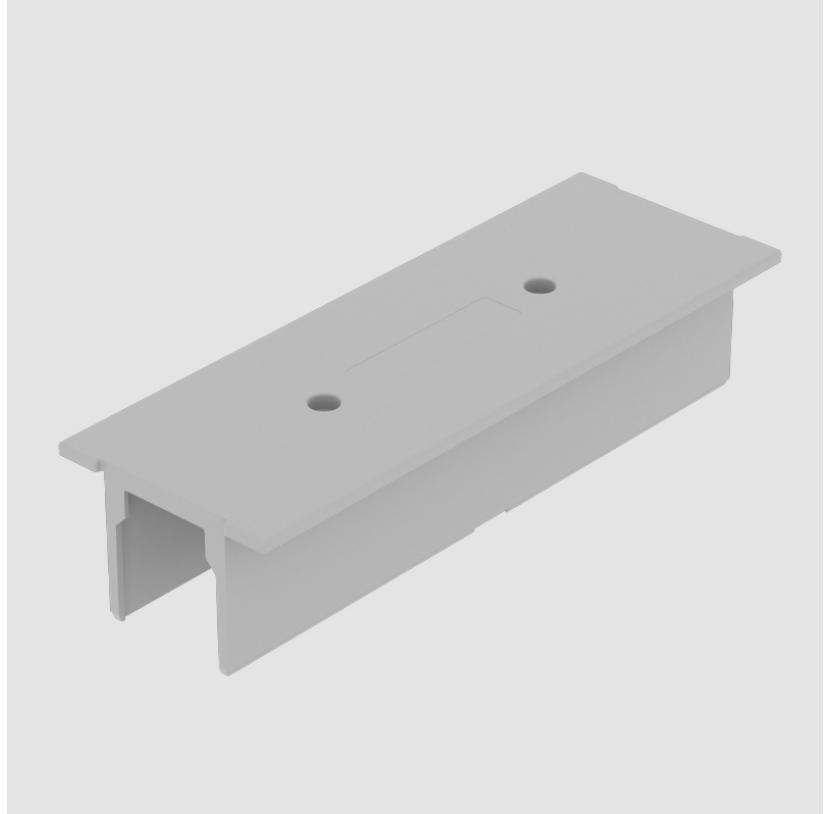

Partner: Prolight

Division: Architectural

Installation: Track

PHYSICAL

Length (mm): 148

Length (in): 5 ¹³/₁₆

Width (mm): 52

Width (in): 2 ¹/₁₆

Height (mm): 34

Height (in): 1 ⁵/₁₆

Fixture Finish: WHI / BLK / GRY

Fixture Material: Aluminum

A3T042- COMPONENTS TRACK

STR9011R-

DESCRIPTION

Track - Cover Corner Connector