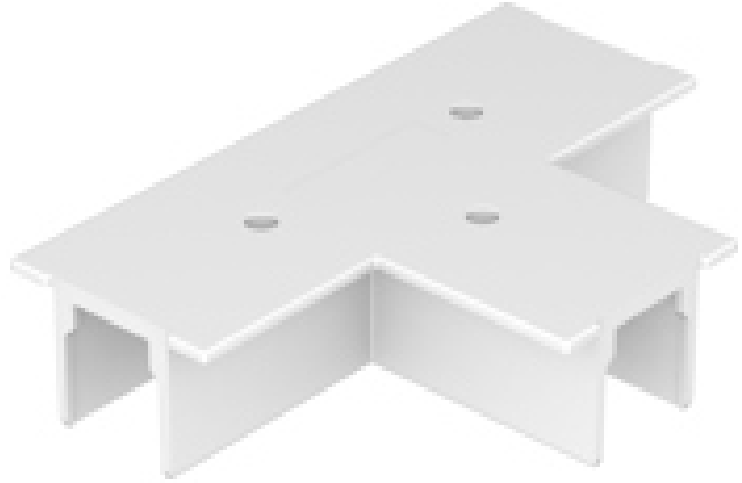

A3T042- COMPONENTS TRACK

PROJECT

TYPE

NOTES

QUANTITY

DATE

STR9013R-

DESCRIPTION

Track - Cover T-Connector

GENERAL

Partner: Prolight

Division: Architectural

Installation: Track

PHYSICAL

Length (mm): 148

Length (in): 5 ¹³/₁₆

Width (mm): 100

Width (in): 3 ¹⁵/₁₆

Height (mm): 34

Height (in): 1 ⁵/₁₆

Fixture Finish: WHI / BLK / GRY

Fixture Material: Aluminum

A