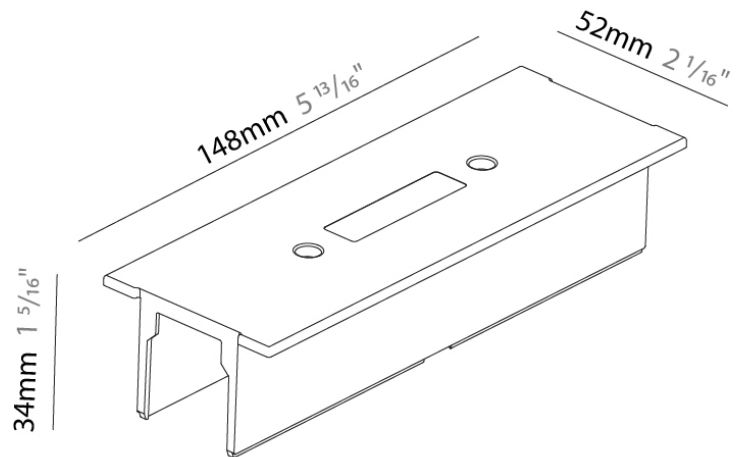

Width (mm): 52

Width (in): 2 ¹/₁₆

Height (mm): 34

Height (in): 1 ⁵/₁₆

Fixture Finish: WHI / BLK / GRY

Fixture Material: Aluminum

A3T042- COMPONENTS TRACK

STR9011R-