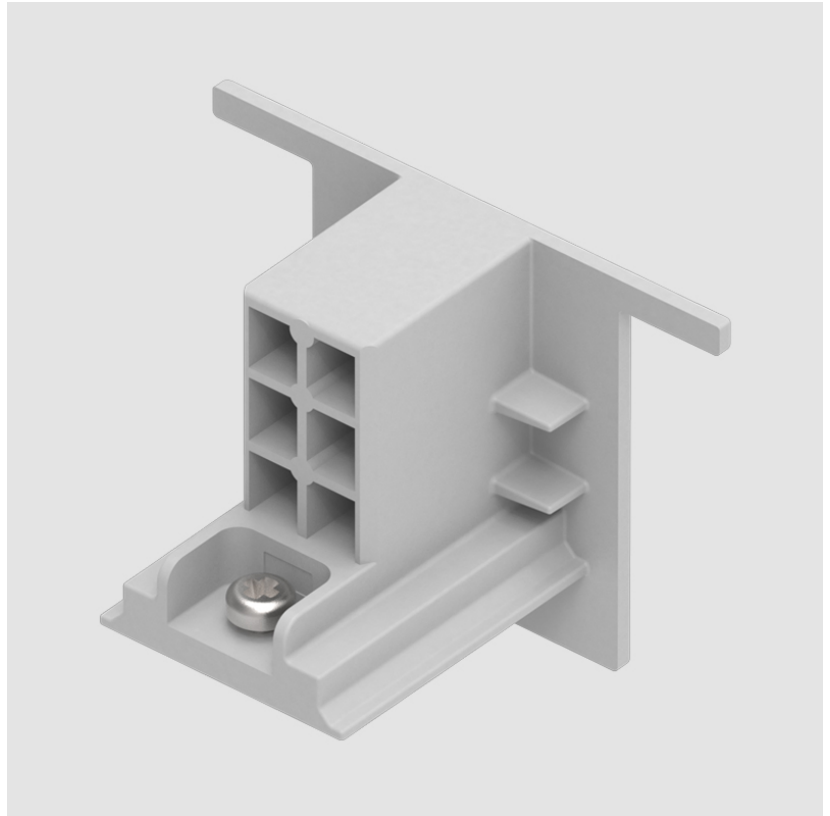

A3T042- COMPONENTS SURFACE

STRR4100-

DESCRIPTION
Track - Recessed - End Cap

GENERAL
Partner: Prolicht
Division: Architectural
Installation: Surface

PHYSICAL
Length (mm): 32
Length (in): 1 ¼
Width (mm): 32
Width (in): 1 ¼
Height (mm): 38
Height (in): 1 ½
Fixture Finish: WHI / BLK / GRY
Fixture Material: Aluminum

RATINGS AND CERTIFICATIONS
Certified By: Certified for North American Standards
IP rating: IP20