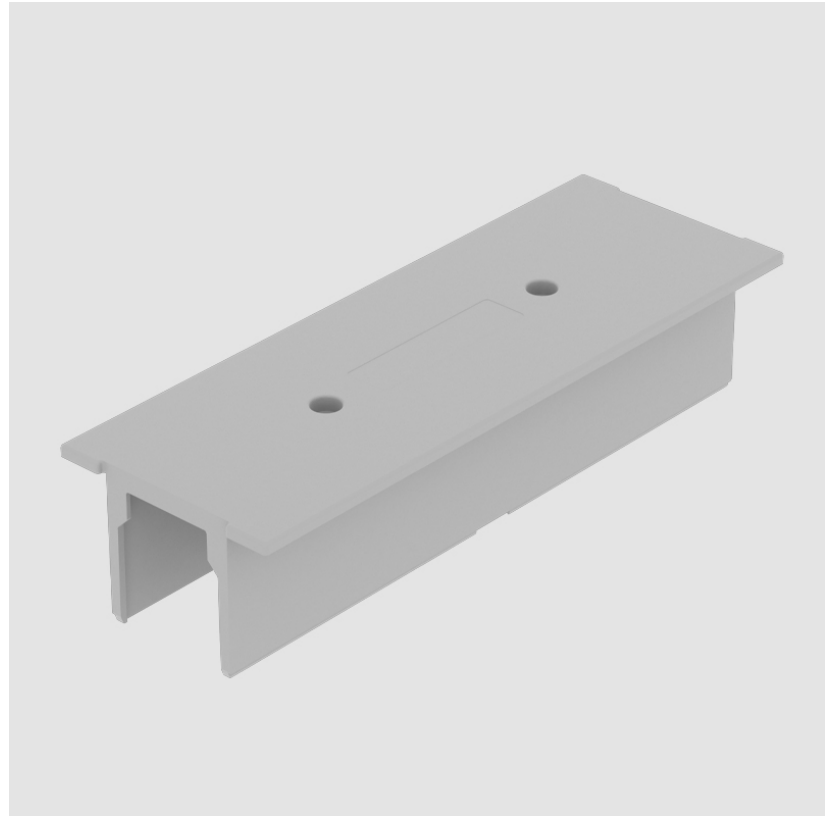

Width (mm): 52

Width (in): 2 ¹/₁₆

Height (mm): 34

Height (in): 1 ⁵/₁₆

Fixture Finish: WHI / BLK / GRY

Fixture Material: Aluminum

A3T042- COMPONENTS TRACK

STR9011R-