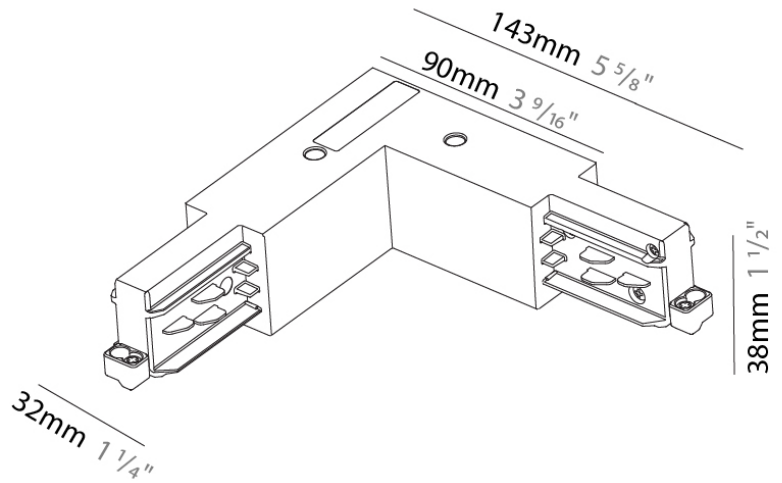

PROJECT	
TYPE	
NOTES	
QUANTITY	
DATE	

A3T042- COMPONENTS TRACK

STR3500-

DESCRIPTION

Track - 3-Circuit L-Connector, Inside Corner (Feedable)

GENERAL

Brand: Prolicht
Division: Architectural
Mounting Type: Track

PHYSICAL

Length (mm): 143
Length (in): 5 ⁵/₈
Width (mm): 32
Width (in): 1 ¹/₄
Height (mm): 38
Height (in): 1 ¹/₂
Fixture Finish: WHI / BLK / GRY
Fixture Material: Aluminum

RATINGS AND CERTIFICATIONS

Certified By: Certified for North American Standards
IP rating: IP20