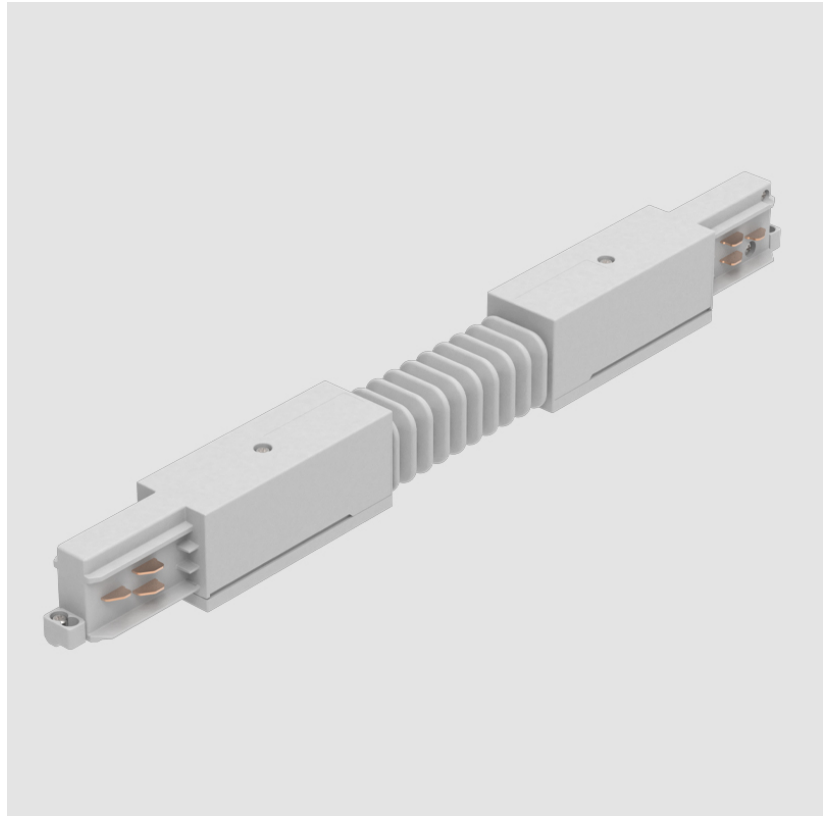

A3T042- COMPONENTS TRACK

STR1110-

DESCRIPTION

Track - End Feed - Right Side

GENERAL

Brand: Prolicht

Division: Architectural

Mounting Type: Track

Height (in): 1 ⁵/₁₆

Fixture Finish: WHI / BLK / GRY

Fixture Material: Aluminum

RATINGS AND CERTIFICATIONS

Certified By: Certified for North American Standards

IP rating: IP20

A3T042- COMPONENTS TRACK

STR3400-

DESCRIPTION

Track - L-Connector, Outside Corner (Feedable) -

GENERAL

Brand: Prolicht

Division: Architectural

Mounting Type: Track

PHYSICAL

Length (mm): 143