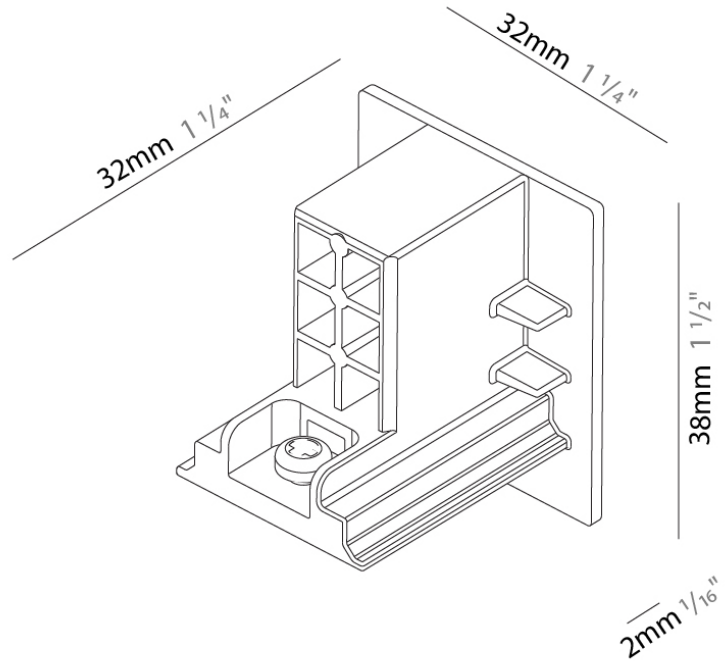

A3T045- COMPONENTS SURFACE

STR4100-

DESCRIPTION

Track - Surface - End Cap -

GENERAL

Brand: Prolicht

Division: Architectural

Mounting Type: Surface

PHYSICAL

Length (mm): 32

Length (in): 1 ¼

Width (mm): 32

Width (in): 1 ¼

Height (mm): 38

Height (in): 1 ½

Fixture Finish: WHI / BLK / GRY

Fixture Material: Aluminum

RATINGS AND CERTIFICATIONS

Certified By: Certified for North American Standards

IP rating: IP20