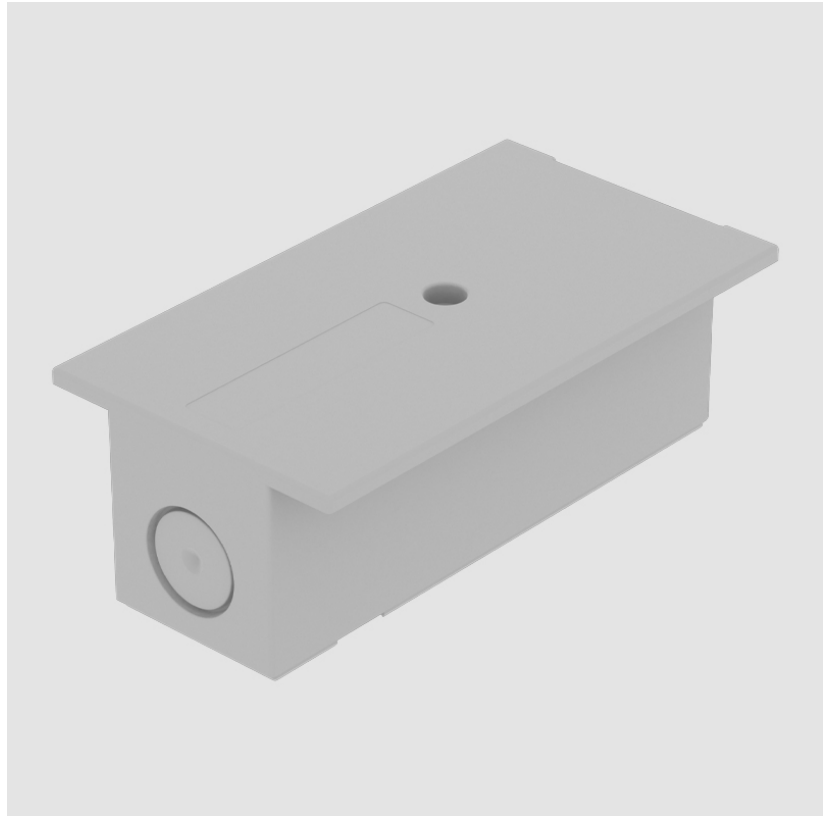

A3T045- COMPONENTS TRACK

STR9001R-

DESCRIPTION

Track - Cover End Power Supply

GENERAL

Brand: Prolicht

Division: Architectural

Mounting Type: Track

PHYSICAL

Length (mm): 95

Length (in): 3 ³/₄

Width (mm): 52

Width (in): 2 ¹/₁₆

Height (mm): 34

Height (in): 1 ⁵/₁₆

Fixture Finish: WHI / BLK / GRY

Fixture Material: Aluminum

RATINGS AND CERTIFICATIONS

IP rating: IP20