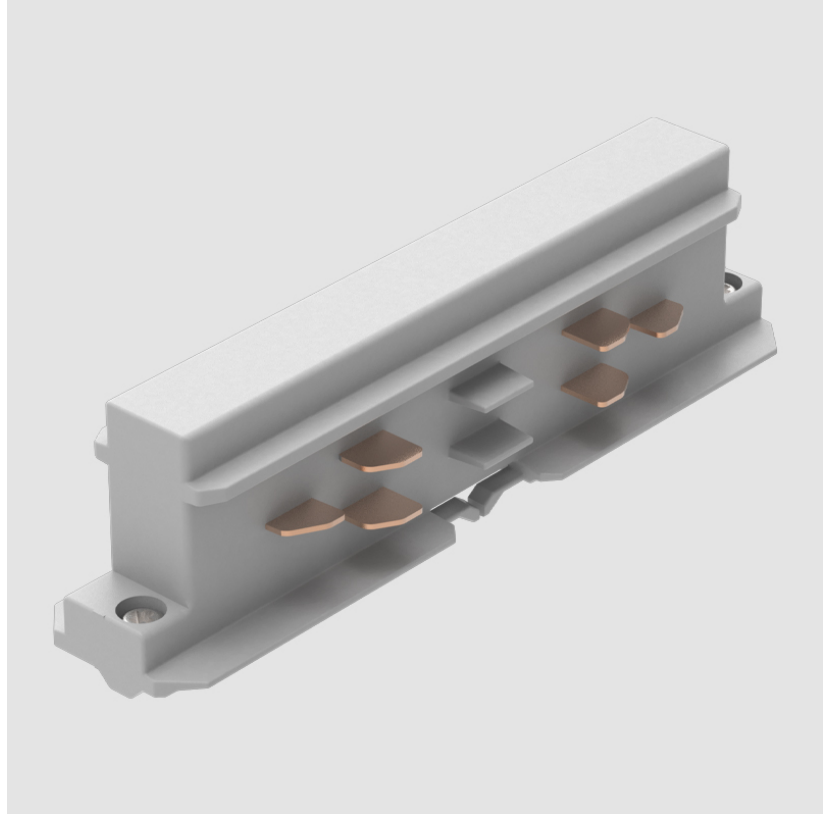

PROJECT
TYPE
NOTES
QUANTITY
DATE

A3T045- COMPONENTS TRACK

STR2100-

DESCRIPTION

Track - Straight Connector -

GENERAL

Brand: Prolicht

Division: Architectural

Mounting Type: Track

PHYSICAL

Length (mm): 115

Length (in): 4 1/2"

Width (mm): 26

Width (in): 1"

Height (mm): 33

Height (in): 1 5/16"

Fixture Finish: WHI / BLK / GRY

Fixture Material: Aluminum

RATINGS AND CERTIFICATIONS

Certified By: Certified for North American Standards

IP rating: IP20