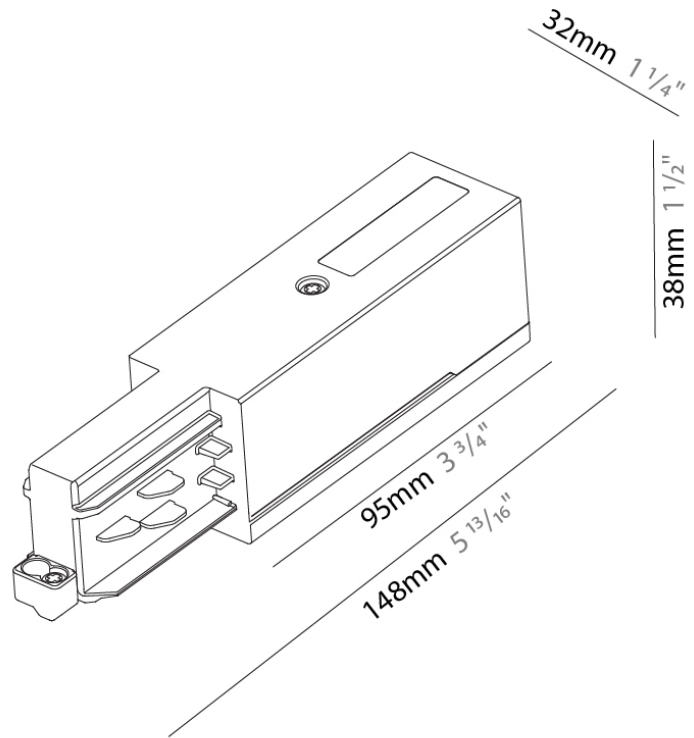

A3T045- COMPONENTS TRACK

STR1110-

DESCRIPTION

Track - End Feed - Right Side

GENERAL

Brand: Prolicht
Division: Architectural
Mounting Type: Track

PHYSICAL

Length (mm): 148
Length (in): 5 ¹³/₁₆
Width (mm): 32
Width (in): 1 ¹/₄
Height (mm): 38
Height (in): 1 ¹/₂
Fixture Finish: WHI / BLK / GRY
Fixture Material: Aluminum

RATINGS AND CERTIFICATIONS

Certified By: Certified for North American Standards
IP rating: IP20