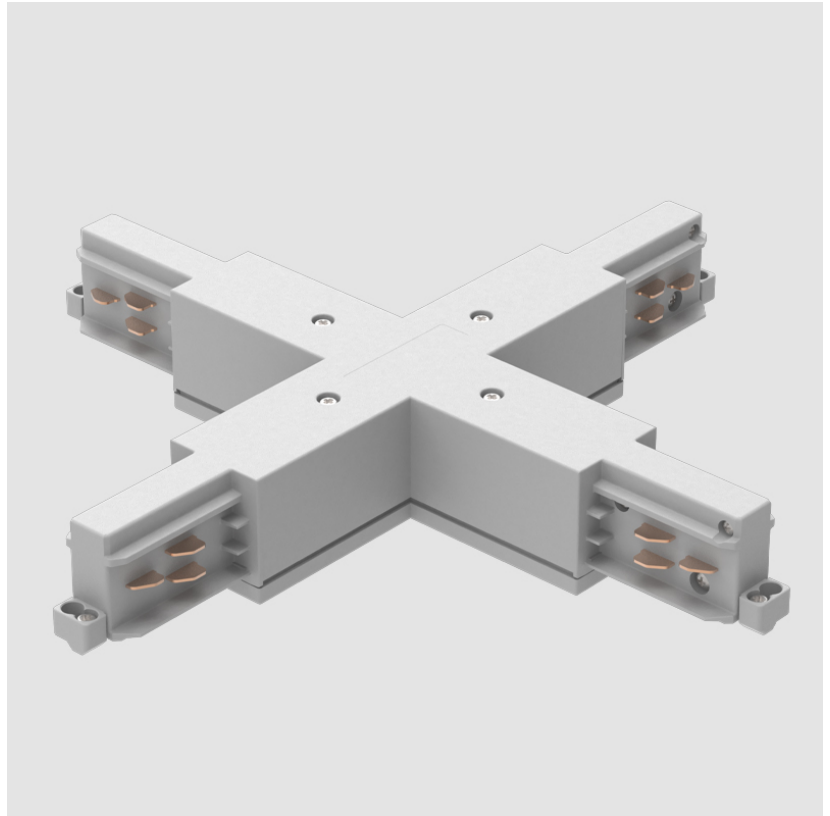

A3T045- COMPONENTS TRACK

STR380-

DESCRIPTION

Track - X-Connector (Feedable) -

GENERAL

Brand: Prolicht
Division: Architectural
Mounting Type: Track

PHYSICAL

Length (mm): 148
Length (in): 5 ¹³/₁₆"
Width (mm): 148
Width (in): 5 ¹³/₁₆"
Height (mm): 38
Height (in): 1 ¹/₂"
Fixture Finish: WHI / BLK / GRY
Fixture Material: Aluminum

RATINGS AND CERTIFICATIONS

Certified By: Certified for North American Standards
IP rating: IP20