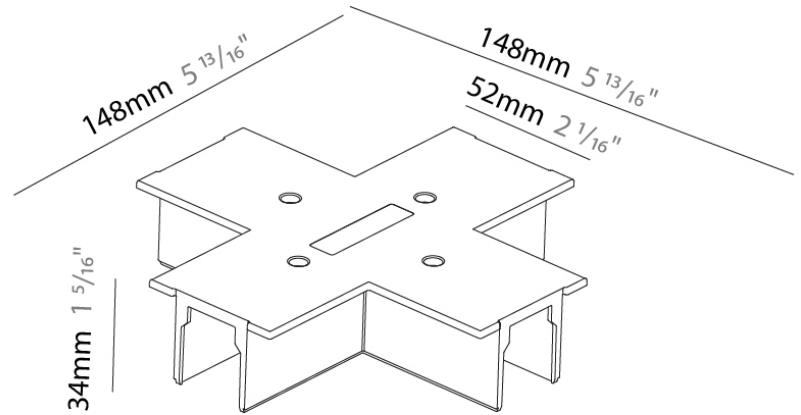

A3T045- COMPONENTS TRACK

STR9017R-

DESCRIPTION
Track - Cover Cross Connector

GENERAL
Brand: Prolicht
Division: Architectural
Mounting Type: Track

PHYSICAL
Length (mm): 148
Length (in): 5 ¹³/₁₆"
Width (mm): 148
Width (in): 5 ¹³/₁₆"
Height (mm): 34
Height (in): 1 ⁵/₁₆"
Fixture Finish: WHI / BLK / GRY
Fixture Material: Aluminum