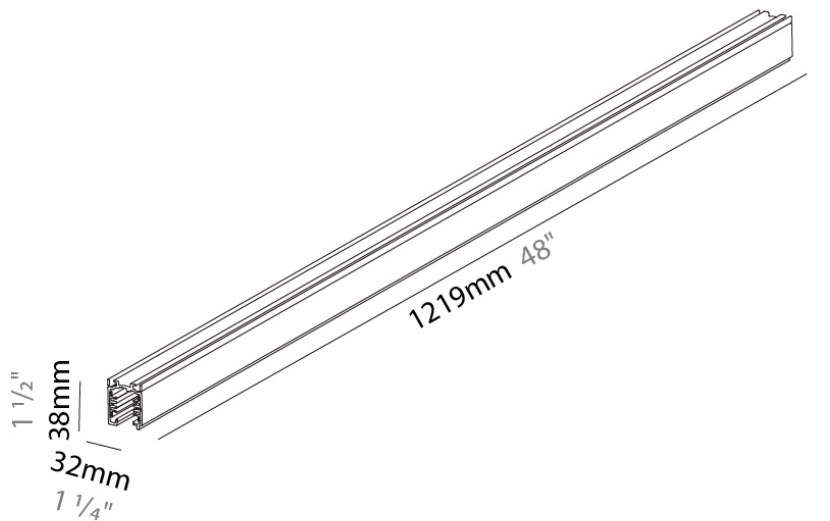

A3T045- COMPONENTS TRACK

STRS4400-

DESCRIPTION

Track - 4' Surface Mount 3-Circuit Track

GENERAL

Brand: Prolicht

Division: Architectural

Mounting Type: Track

PHYSICAL

Shape: Rectangle

Length (mm): 1219

Length (in): 48

Width (mm): 32

Width (in): 1 1/4

Height (mm): 38

Height (in): 1 1/2

Fixture Finish: WHI / BLK / GRY

Fixture Material: Aluminum

ELECTRICAL

Driver Included: No

RATINGS AND CERTIFICATIONS

Certified By: Certified for North American Standards

IP rating: IP20