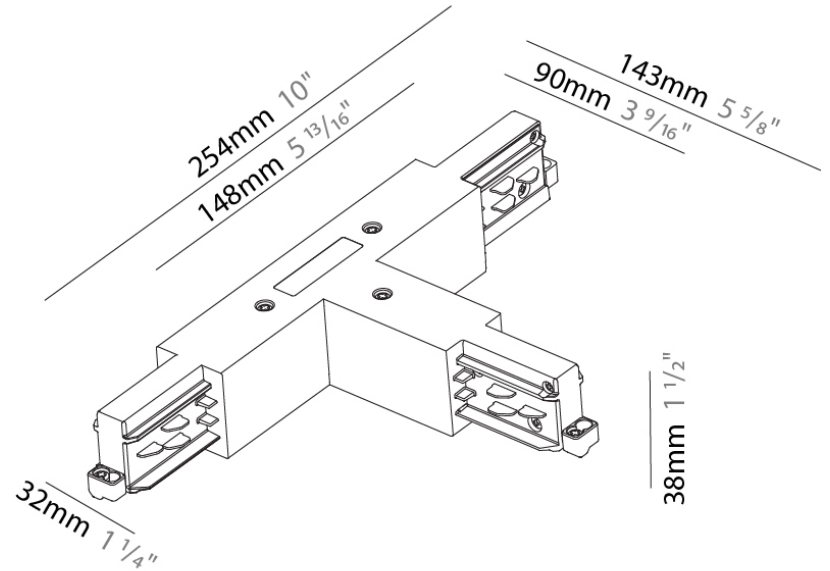

A3T045- COMPONENTS TRACK

STR40001-

DESCRIPTION
Track - T-Connector, Outside (Feedable) -

GENERAL
Brand: Prolicht
Division: Architectural
Mounting Type: Track

PHYSICAL
Length (mm): 254
Length (in): 10
Width (mm): 143
Width (in): 5 5/8
Height (mm): 38
Height (in): 1 1/2
Fixture Finish: WHI / BLK / GRY
Fixture Material: Aluminum

RATINGS AND CERTIFICATIONS
Certified By: Certified for North American Standards
IP rating: IP20