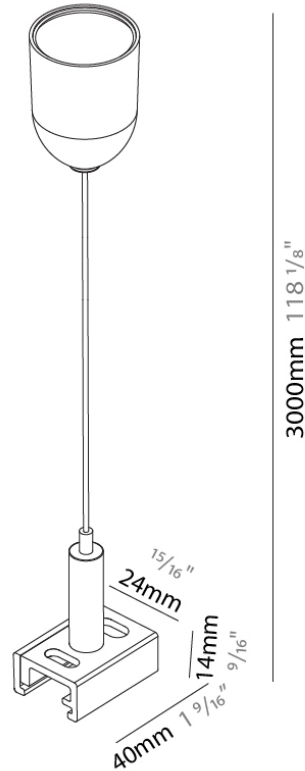

A3T045- COMPONENTS TRACK

PROJECT	
TYPE	
NOTES	
QUANTITY	
DATE	

STR510-

DESCRIPTION

Track - Suspension Cable Kit 3000mm -

GENERAL

Brand: Prolicht

Division: Architectural

Mounting Type: Track

PHYSICAL

Fixture Finish: WHI / BLK / GRY

Fixture Material: Aluminum

RATINGS AND CERTIFICATIONS

Certified By: Certified for North American Standards

IP rating: IP20

A