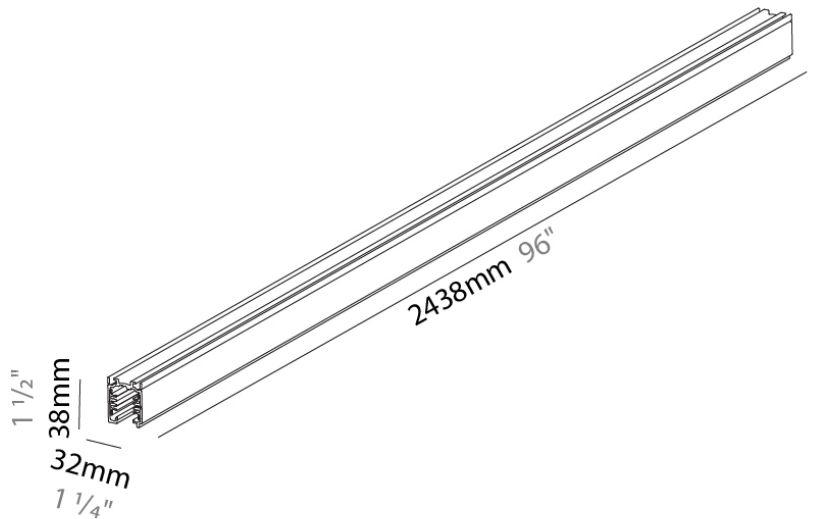

A3T045- COMPONENTS TRACK

STRS4800-

DESCRIPTION

Track - 8' Surface Mount 3-Circuit Track

GENERAL

Brand: Prolicht

Division: Architectural

Mounting Type: Track

PHYSICAL

Shape: Rectangle

Length (mm): 2438

Length (in): 96"

Width (mm): 32

Width (in): 1 1/4"

Height (mm): 38

Height (in): 1 1/2"

Fixture Finish: WHI / BLK / GRY

Fixture Material: Aluminum

ELECTRICAL

Driver Included: No

RATINGS AND CERTIFICATIONS

Certified By: Certified for North American Standards

IP rating: IP20