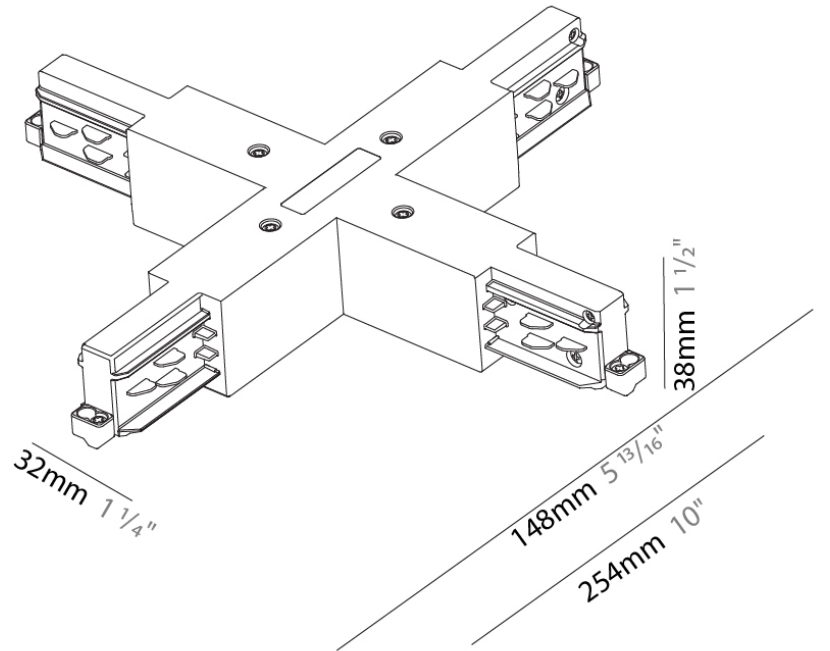

A3T045- COMPONENTS TRACK

STR380-

DESCRIPTION

Track - X-Connector (Feedable) -

GENERAL

Brand: Prolicht
Division: Architectural
Mounting Type: Track

PHYSICAL

Length (mm): 148
Length (in): 5 ¹³/₁₆"
Width (mm): 148
Width (in): 5 ¹³/₁₆"
Height (mm): 38
Height (in): 1 ¹/₂"
Fixture Finish: WHI / BLK / GRY
Fixture Material: Aluminum

RATINGS AND CERTIFICATIONS

Certified By: Certified for North American Standards
IP rating: IP20