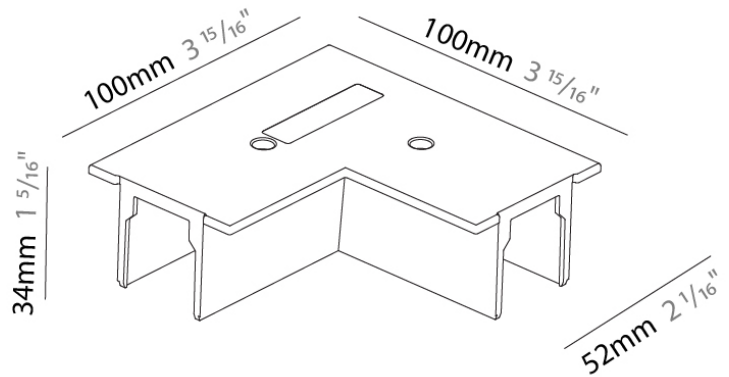

A3T062- COMPONENTS TRACK

STR9011R-

DESCRIPTION

Track - Cover Corner Connector

GENERAL

Brand: Prolicht

Division: Architectural

Mounting Type: Track

PHYSICAL

Length (mm): 100

Length (in): 3 ¹⁵/₁₆"

Width (mm): 100

Width (in): 3 ¹⁵/₁₆"

Height (mm): 34

Height (in): 1 ⁵/₁₆"

Fixture Finish: WHI / BLK / GRY

Fixture Material: Aluminum