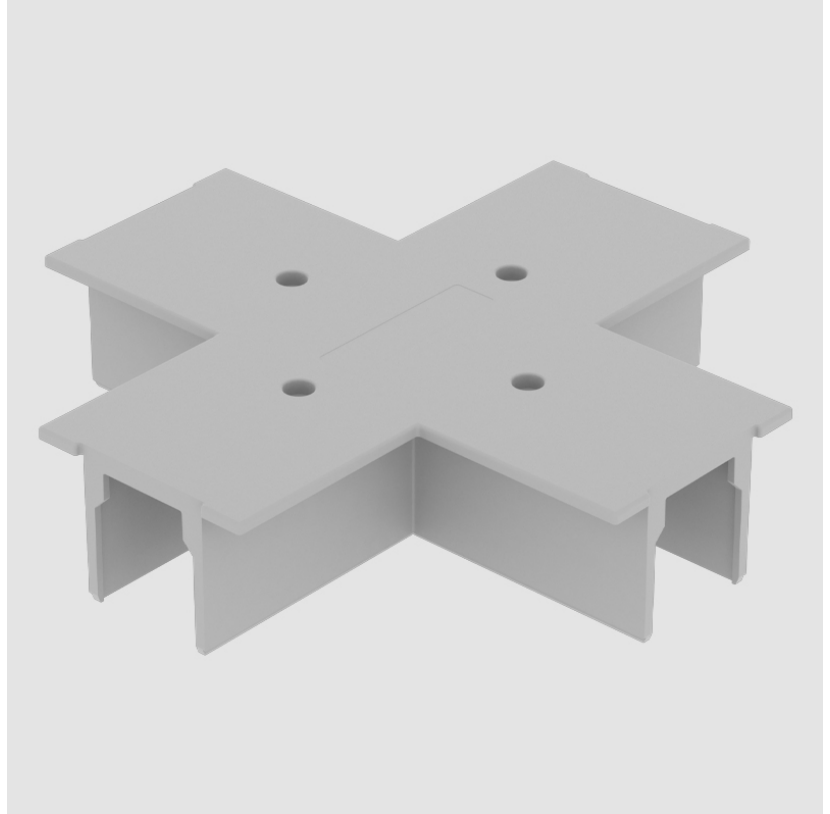

A3T062- COMPONENTS TRACK

STR9017R-

DESCRIPTION

Track - Cover Cross Connector

GENERAL

Brand: Prolicht

Division: Architectural

Mounting Type: Track

PHYSICAL

Length (mm): 148

Length (in): 5 ¹³/₁₆

Width (mm): 148

Width (in): 5 ¹³/₁₆

Height (mm): 34

Height (in): 1 ⁵/₁₆

Fixture Finish: WHI / BLK / GRY

Fixture Material: Aluminum