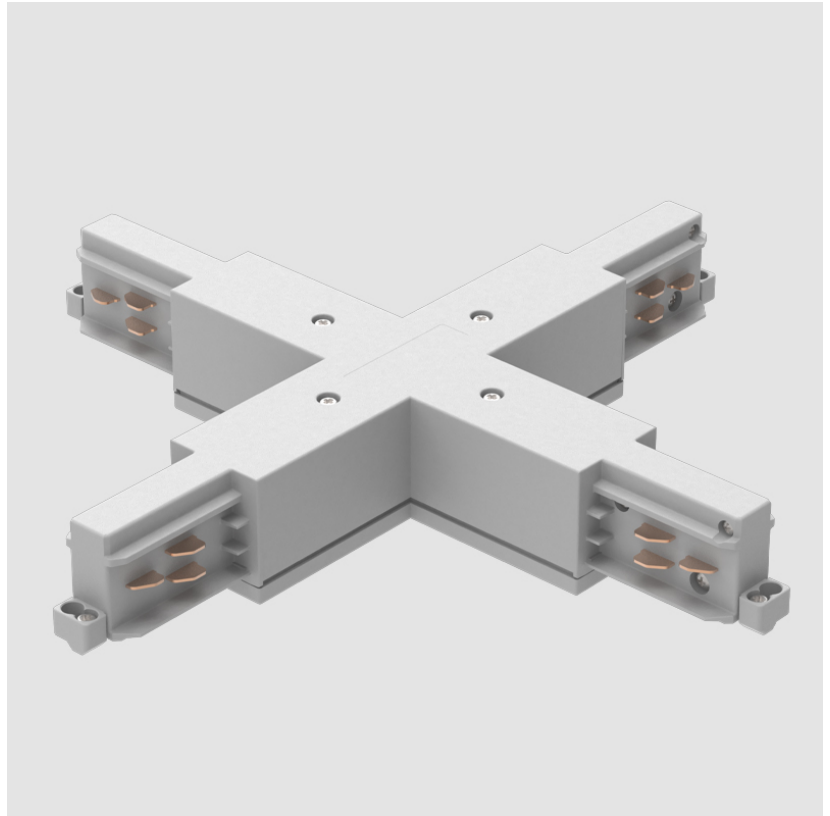

A3T062- COMPONENTS TRACK

STR380-

DESCRIPTION

Track - X-Connector (Feedable) -

GENERAL

Brand: Prolicht

Division: Architectural

Mounting Type: Track

PHYSICAL

Length (mm): 148

Length (in): 5 ¹³/₁₆

Width (mm): 148

Width (in): 5 ¹³/₁₆

Height (mm): 38

Height (in): 1 ¹/₂

Fixture Finish: WHI / BLK / GRY

Fixture Material: Aluminum

RATINGS AND CERTIFICATIONS

Certified By: Certified for North American Standards

IP rating: IP20