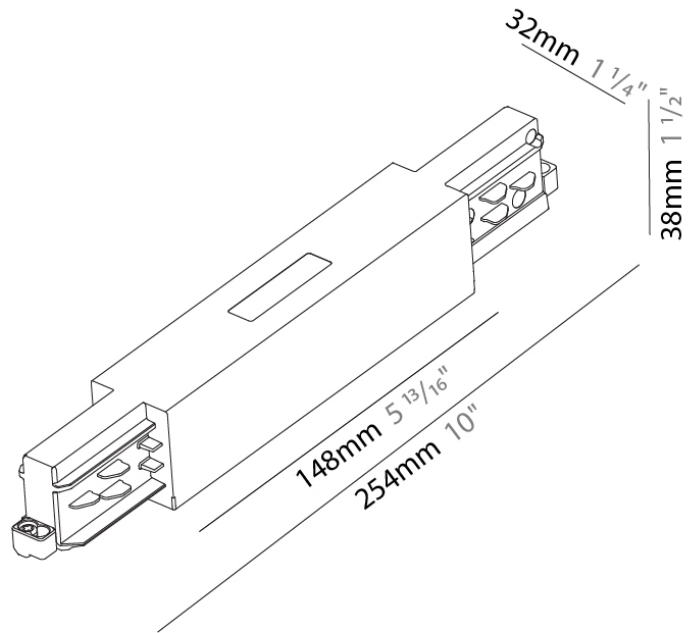

PROJECT	_____
TYPE	_____
NOTES	_____
QUANTITY	_____
DATE	_____

A3T062- COMPONENTS TRACK

STR141-

DESCRIPTION

Track - Central Feed -

GENERAL

Brand: Prolicht
Division: Architectural
Mounting Type: Track

PHYSICAL

Length (mm): 254
Length (in): 10
Width (mm): 32
Width (in): 1 1/4
Height (mm): 38
Height (in): 1 5/16
Fixture Finish: WHI / BLK / GRY
Fixture Material: Aluminum

RATINGS AND CERTIFICATIONS

Certified By: Certified for North American Standards
IP rating: IP20