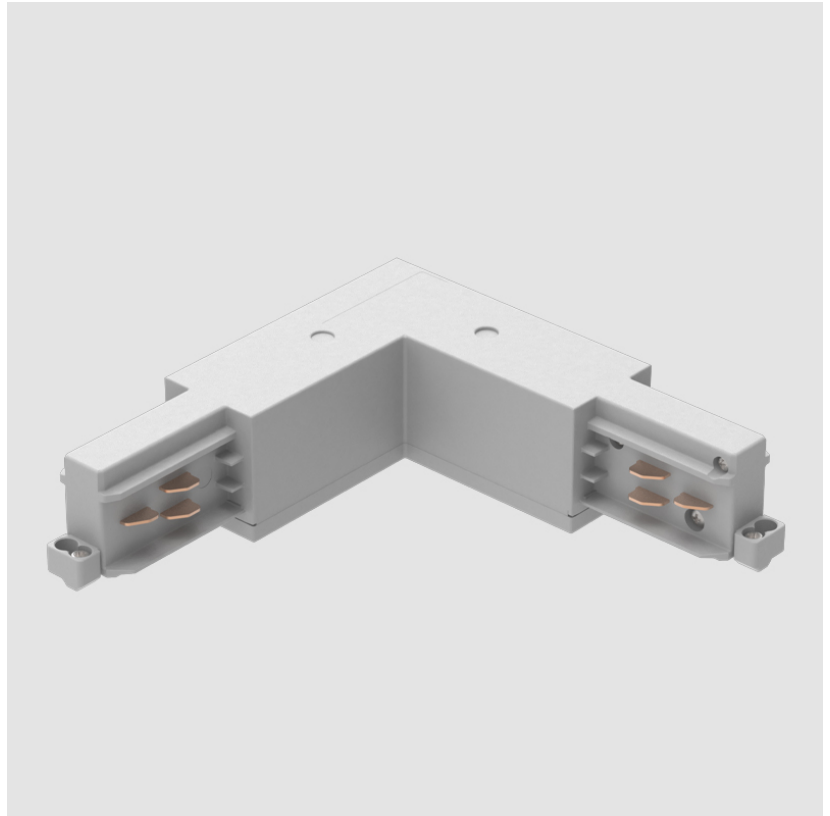

A3T062- COMPONENTS TRACK

STR1110-

DESCRIPTION

Track - End Feed - Right Side

GENERAL

Brand: Prolicht

Division: Architectural

Mounting Type: Track

Width (mm): 32

Width (in): 1 ¹/₄

Height (mm): 38

Height (in): 1 ¹/₂

Fixture Finish: WHI / BLK / GRY

Fixture Material: Aluminum

RATINGS AND CERTIFICATIONS

Certified By: Certified for North American Standards

IP rating: IP20

PROJECT	
TYPE	
NOTES	
QUANTITY	
DATE	

A3T062- COMPONENTS TRACK

STR3500-

DESCRIPTION

Track - 3-Circuit L-Connector, Inside Corner (Feedable)

GENERAL

Brand: Prolicht
 Division: Architectural
 Mounting Type: Track