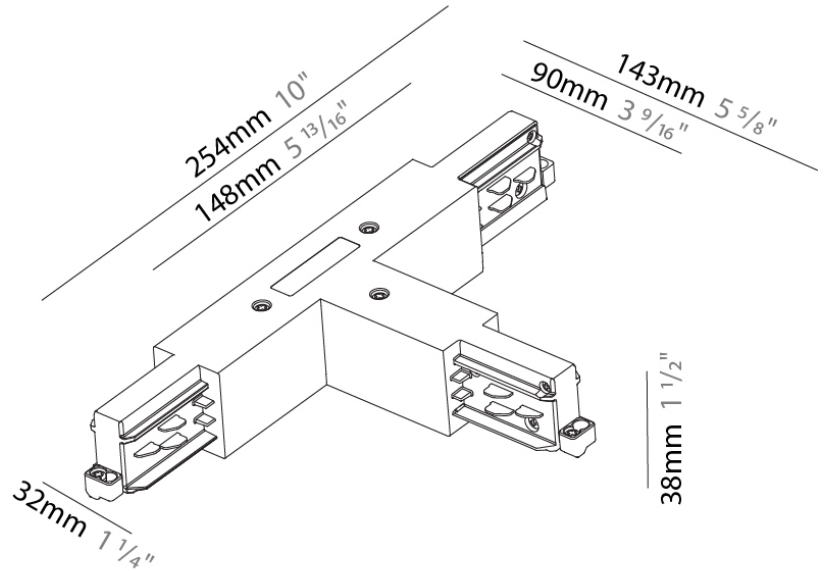

A3T062- COMPONENTS TRACK

STR40001-

DESCRIPTION

Track - T-Connector, Outside (Feedable) -

GENERAL

Brand: Prolicht
Division: Architectural
Mounting Type: Track

PHYSICAL

Length (mm): 254
Length (in): 10
Width (mm): 143
Width (in): 5 ⁵/₈
Height (mm): 38
Height (in): 1 ¹/₂
Fixture Finish: WHI / BLK / GRY
Fixture Material: Aluminum

RATINGS AND CERTIFICATIONS

Certified By: Certified for North American Standards
IP rating: IP20