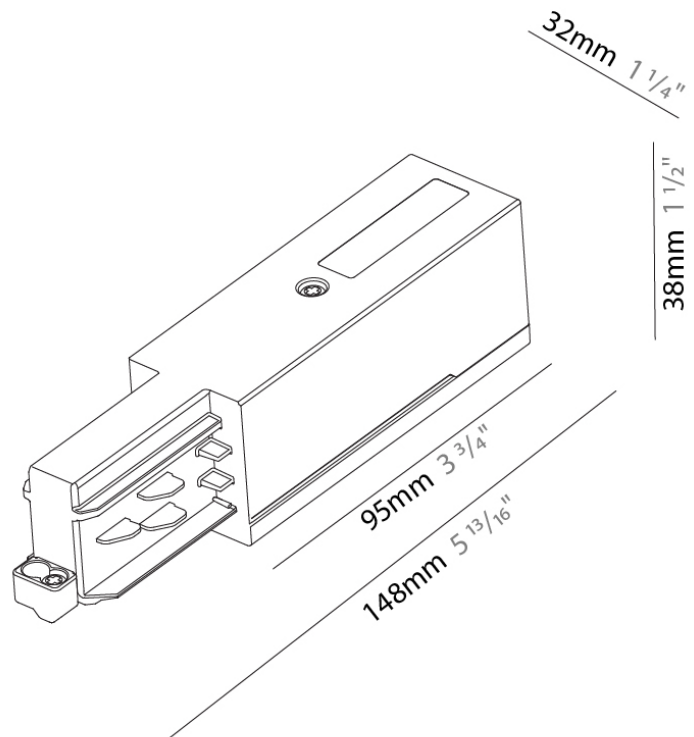

A3T062- COMPONENTS TRACK

STR1110-

DESCRIPTION

Track - End Feed - Right Side

GENERAL

Brand: Prolicht

Division: Architectural

Mounting Type: Track

PHYSICAL

Length (mm): 148

Length (in): 5 ¹³/₁₆

Width (mm): 32

Width (in): 1 ¹/₄

Height (mm): 38

Height (in): 1 ¹/₂

Fixture Finish: WHI / BLK / GRY

Fixture Material: Aluminum

RATINGS AND CERTIFICATIONS

Certified By: Certified for North American Standards

IP rating: IP20