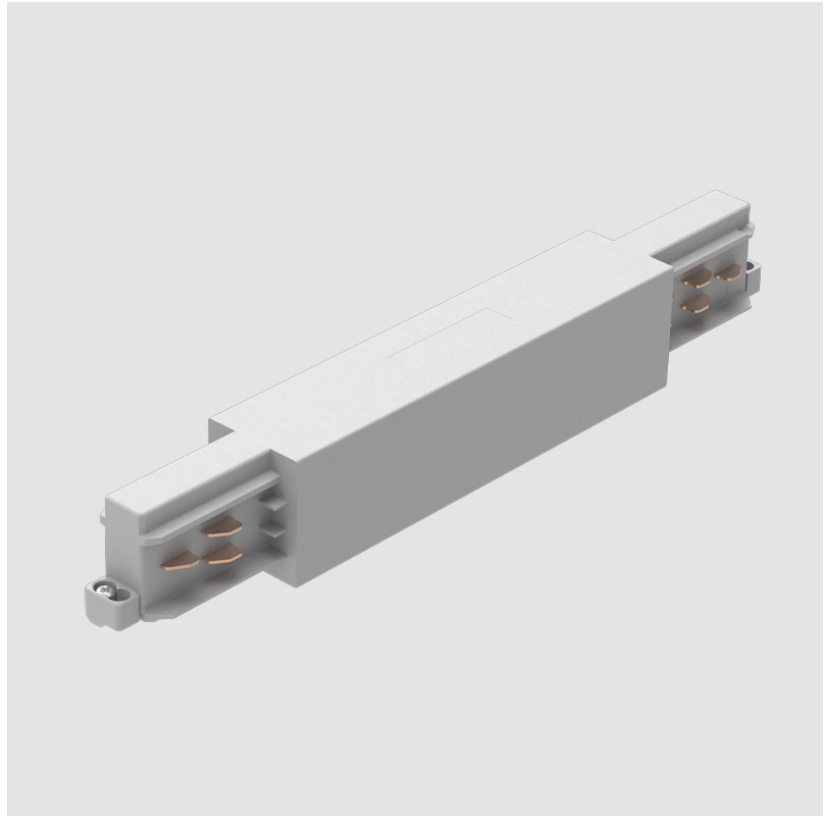

A3T062- COMPONENTS TRACK

STR1110-

DESCRIPTION

Track - End Feed - Right Side

GENERAL

Brand: Prolicht

Division: Architectural

Mounting Type: Track

Track - Central Feed -

GENERAL

Brand: Prolicht
Division: Architectural
Mounting Type: Track

PHYSICAL

Length (mm): 254
Length (in): 10
Width (mm): 32
Width (in): 1 1/4
Height (mm): 38
Height (in): 1 5/16
Fixture Finish: WHI / BLK / GRY
Fixture Material: Aluminum

RATINGS AND CERTIFICATIONS

Certified By: Certified for North American Standards
IP rating: IP20

PROJECT	_____
TYPE	_____
NOTES	_____
QUANTITY	_____
DATE	_____

A3T062- COMPONENTS TRACK

STR2100-

DESCRIPTION

Track - Straight Connector -

Width (in): 1"

Height (mm): 33

Height (in): 1 5/16"

Fixture Finish: WHI / BLK / GRY

Fixture Material: Aluminum

RATINGS AND CERTIFICATIONS

Certified By: Certified for North American Standards

IP rating: IP20