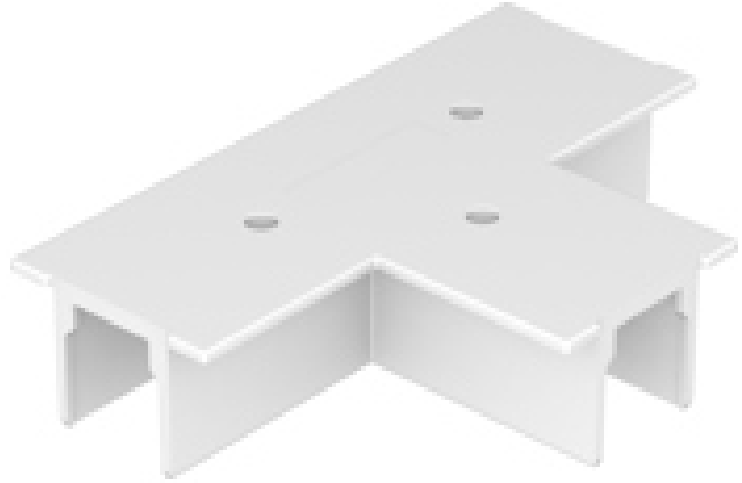

A3T062- COMPONENTS TRACK

PROJECT	_____
TYPE	_____
NOTES	_____
QUANTITY	_____
DATE	_____

STR9013R-

DESCRIPTION

Track - Cover T-Connector

GENERAL

Brand: Prolicht

Division: Architectural

Mounting Type: Track

PHYSICAL

Length (mm): 148

Length (in): 5 ¹³/₁₆

Width (mm): 100

Width (in): 3 ¹⁵/₁₆

Height (mm): 34

Height (in): 1 ⁵/₁₆

Fixture Finish: WHI / BLK / GRY

Fixture Material: Aluminum