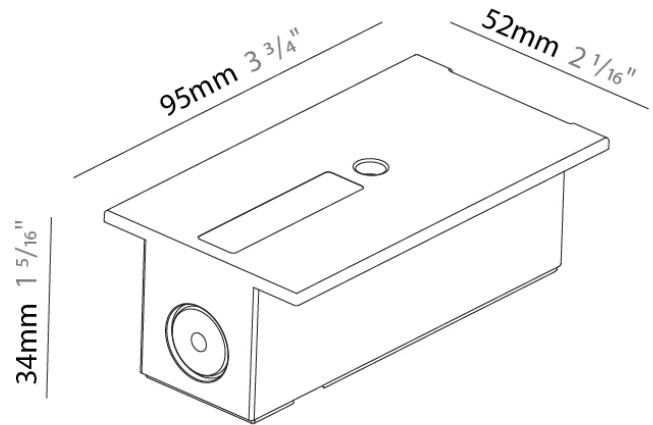

Width (in): 2 ¹/₁₆

Height (mm): 34

Height (in): 1 ⁵/₁₆

Fixture Finish: WHI / BLK / GRY

Fixture Material: Aluminum

RATINGS AND CERTIFICATIONS

IP rating: IP20

PROJECT	_____
TYPE	_____
NOTES	_____
QUANTITY	_____
DATE	_____

PHYSICAL

Length (mm): 148

Length (in): 5 ¹³/₁₆

Width (mm): 52

Width (in): 2 ¹/₁₆

Height (mm): 34

Height (in): 1 ⁵/₁₆

Fixture Finish: WHI / BLK / GRY