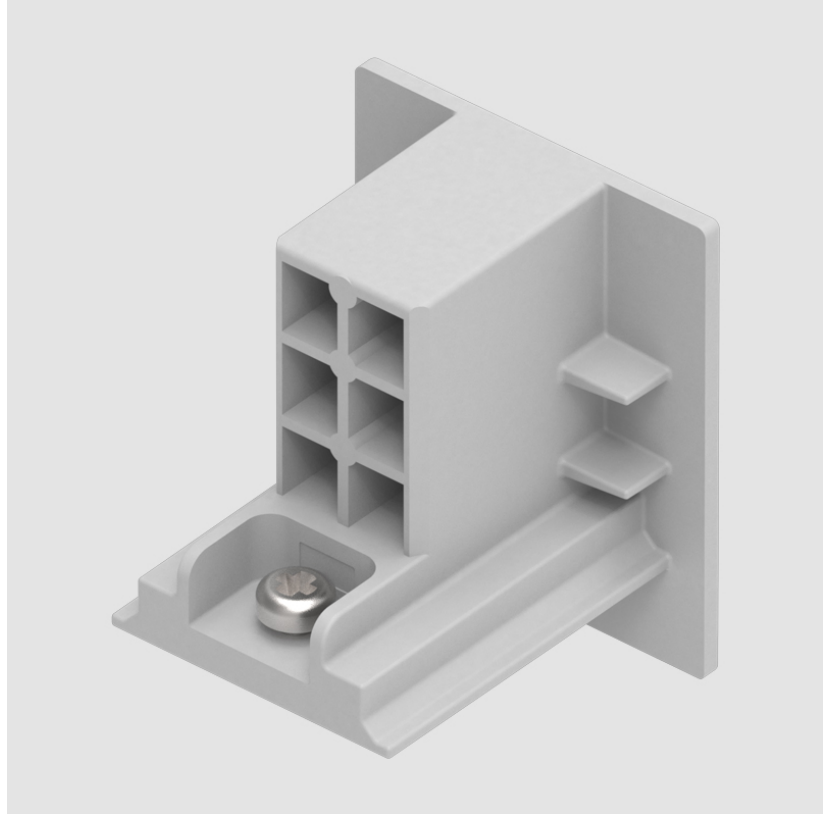

A3T062- COMPONENTS SURFACE

STR4100-

DESCRIPTION

Track - Surface - End Cap -

GENERAL

Brand: Prolicht

Division: Architectural

Mounting Type: Surface

PHYSICAL

Length (mm): 32

Length (in): 1 ¼

Width (mm): 32

Width (in): 1 ¼

Height (mm): 38

Height (in): 1 ½

Fixture Finish: WHI / BLK / GRY

Fixture Material: Aluminum

RATINGS AND CERTIFICATIONS

Certified By: Certified for North American Standards

IP rating: IP20