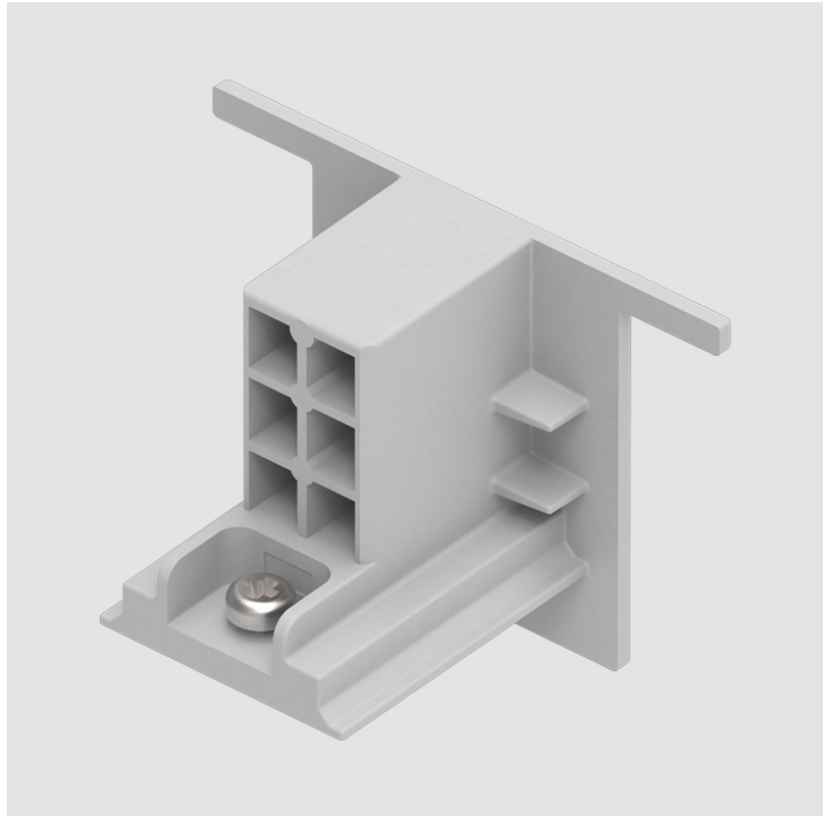

A3T062- COMPONENTS SURFACE

STRR4100-

DESCRIPTION
Track - Recessed - End Cap -

GENERAL
Brand: Prolicht
Division: Architectural
Mounting Type: Surface

PHYSICAL
Length (mm): 32
Length (in): 1 ¼
Width (mm): 32
Width (in): 1 ¼
Height (mm): 38
Height (in): 1 ½
Fixture Finish: WHI / BLK / GRY
Fixture Material: Aluminum

RATINGS AND CERTIFICATIONS
Certified By: Certified for North American Standards
IP rating: IP20