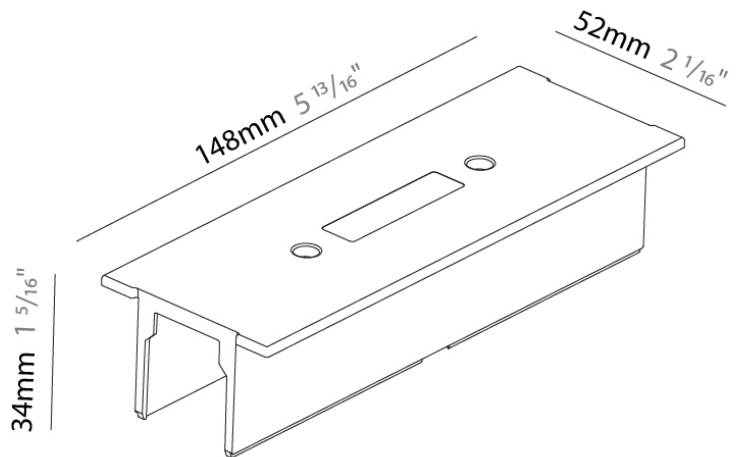

PROJECT	_____
TYPE	_____
NOTES	_____
QUANTITY	_____
DATE	_____

A3T062- COMPONENTS TRACK

STR9010R-

DESCRIPTION

Track - Cover Mid Power Supply

GENERAL

Brand: Prolicht

Division: Architectural

Mounting Type: Track

PHYSICAL

Length (mm): 148

Length (in): 5 ¹³/₁₆

Width (mm): 52

Width (in): 2 ¹/₁₆

Height (mm): 34

Height (in): 1 ⁵/₁₆

Fixture Finish: WHI / BLK / GRY

Fixture Material: Aluminum