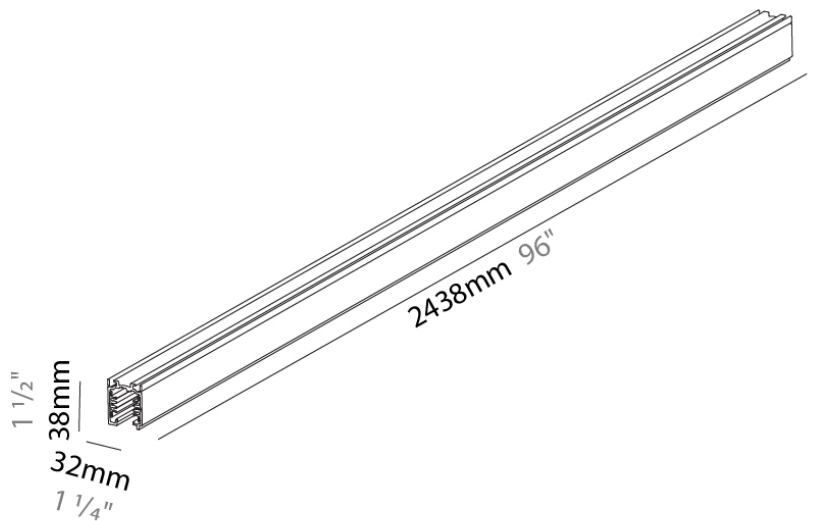

A3T062- COMPONENTS TRACK

STRS4800-

DESCRIPTION

Track - 8' Surface Mount 3-Circuit Track

GENERAL

Brand: Prolicht

Division: Architectural

Mounting Type: Track

PHYSICAL

Shape: Rectangle

Length (mm): 2438

Length (in): 96"

Width (mm): 32

Width (in): 1 1/4"

Height (mm): 38

Height (in): 1 1/2"

Fixture Finish: WHI / BLK / GRY

Fixture Material: Aluminum

ELECTRICAL

Driver Included: No

RATINGS AND CERTIFICATIONS

Certified By: Certified for North American Standards

IP rating: IP20