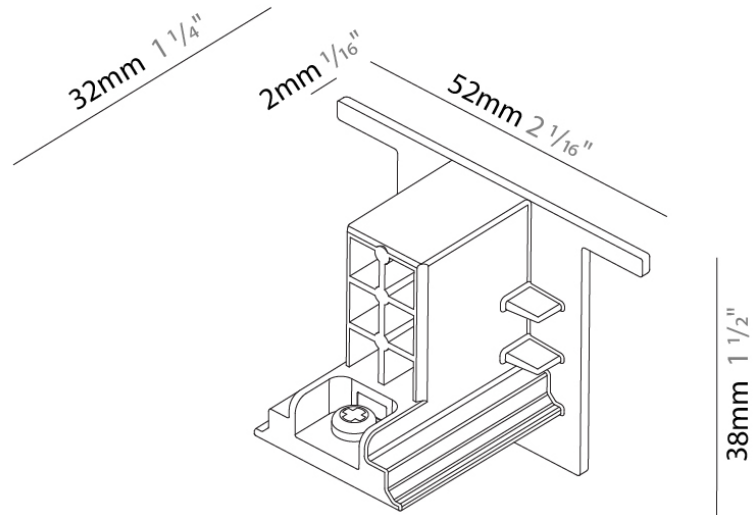

A3T062- COMPONENTS SURFACE

STRR4100-

DESCRIPTION
Track - Recessed - End Cap -

GENERAL
Brand: Prolicht
Division: Architectural
Mounting Type: Surface

PHYSICAL
Length (mm): 32
Length (in): 1 ¼
Width (mm): 32
Width (in): 1 ¼
Height (mm): 38
Height (in): 1 ½
Fixture Finish: WHI / BLK / GRY
Fixture Material: Aluminum

RATINGS AND CERTIFICATIONS
Certified By: Certified for North American Standards
IP rating: IP20