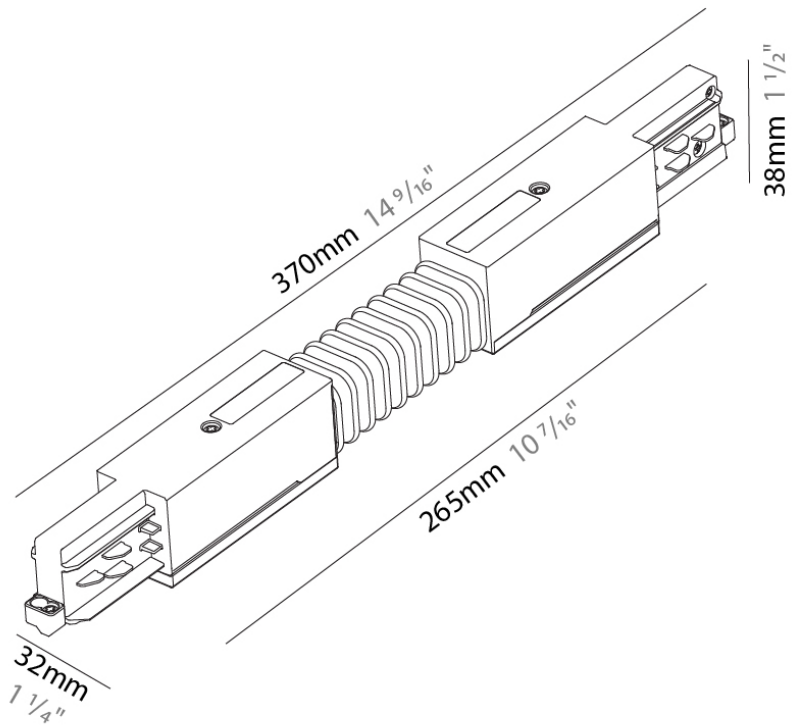

PROJECT
TYPE
NOTES
QUANTITY
DATE

A3T062- COMPONENTS TRACK

STR2300-

DESCRIPTION

Track - Flexible Connector -

GENERAL

Brand: Prolicht

Division: Architectural

Mounting Type: Track

PHYSICAL

Length (mm): 370

Length (in): 14 ⁹/₁₆

Width (mm): 32

Width (in): 1 ¹/₄

Height (mm): 38

Height (in): 1 ⁵/₁₆

Fixture Finish: WHI / BLK / GRY

Fixture Material: Aluminum

RATINGS AND CERTIFICATIONS

Certified By: Certified for North American Standards

IP rating: IP20