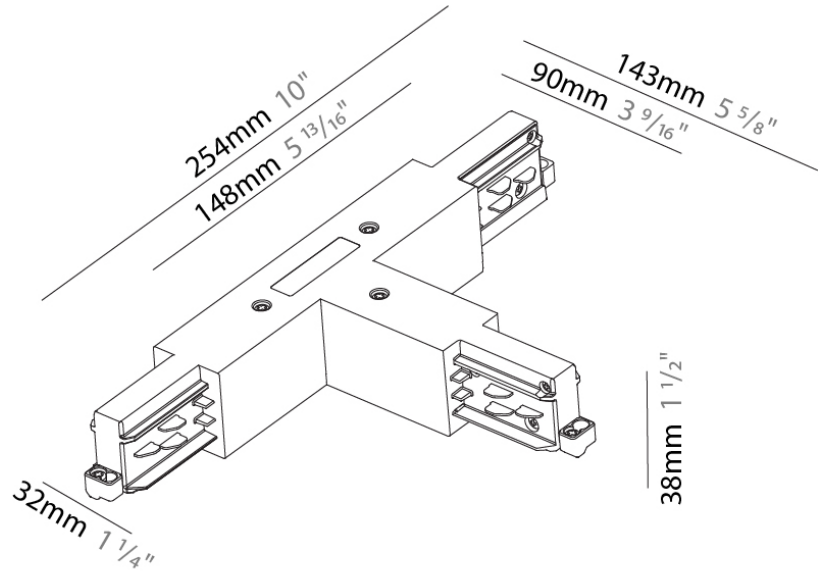

PROJECT	_____
TYPE	_____
NOTES	_____
QUANTITY	_____
DATE	_____

A3T062- COMPONENTS TRACK

STR3900-

DESCRIPTION

Track - T-Connector, Inside (Feedable) -

GENERAL

Brand: Prolicht
Division: Architectural
Mounting Type: Track

PHYSICAL

Length (mm): 254
Length (in): 10
Width (mm): 143
Width (in): $5 \frac{13}{16}$
Height (mm): 38
Height (in): $1 \frac{1}{2}$
Fixture Finish: WHI / BLK / GRY
Fixture Material: Aluminum

RATINGS AND CERTIFICATIONS

Certified By: Certified for North American Standards
IP rating: IP20