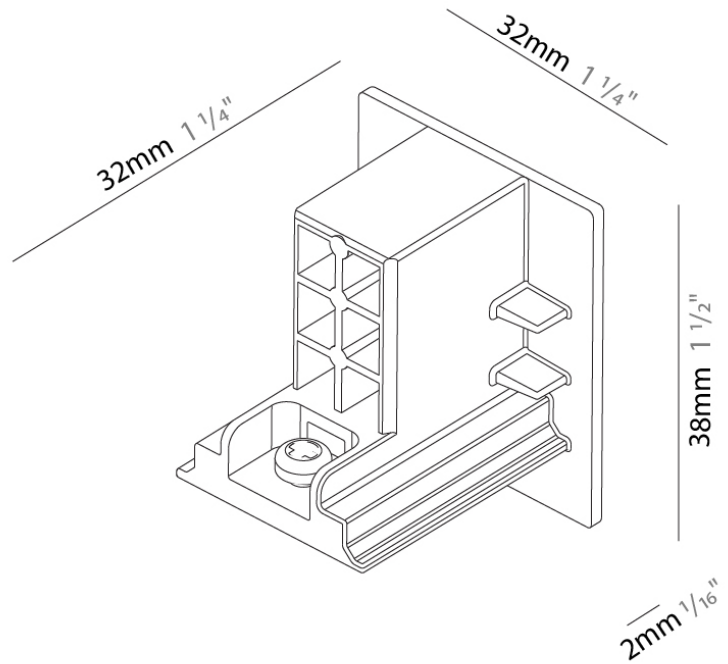

A3T062- COMPONENTS SURFACE

STR4100-

DESCRIPTION

Track - Surface - End Cap -

GENERAL

Brand: Prolicht

Division: Architectural

Mounting Type: Surface

PHYSICAL

Length (mm): 32

Length (in): 1 ¼

Width (mm): 32

Width (in): 1 ¼

Height (mm): 38

Height (in): 1 ½

Fixture Finish: WHI / BLK / GRY

Fixture Material: Aluminum

RATINGS AND CERTIFICATIONS

Certified By: Certified for North American Standards

IP rating: IP20