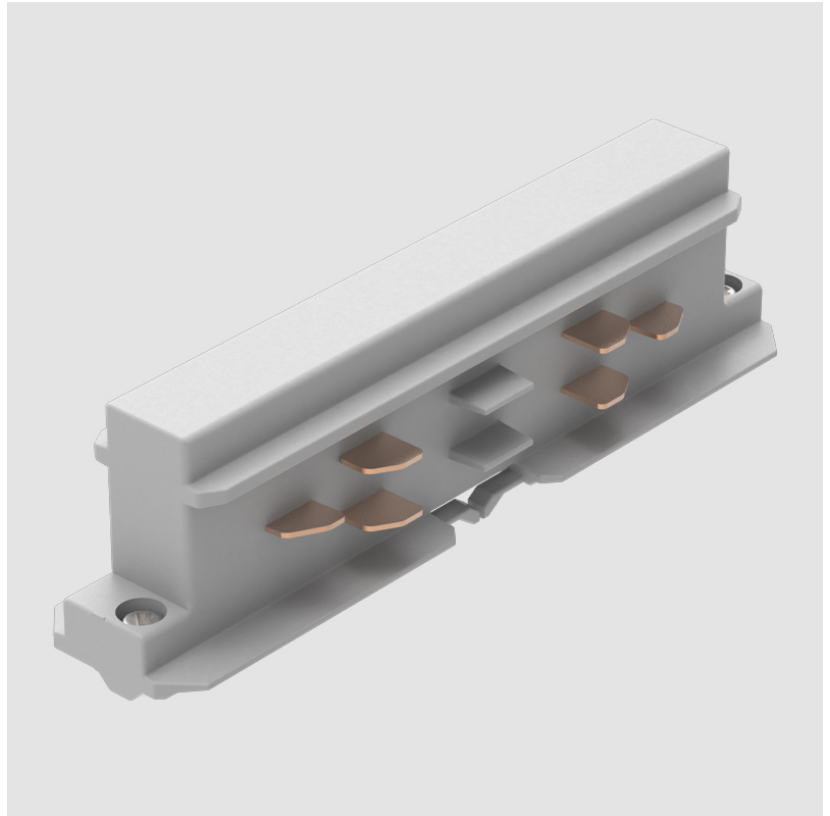

A3T062- COMPONENTS TRACK

STR1110-

DESCRIPTION

Track - End Feed - Right Side

GENERAL

Brand: Prolicht

Division: Architectural

Mounting Type: Track

Width (in): 1"

Height (mm): 33

Height (in): 1 5/16"

Fixture Finish: WHI / BLK / GRY

Fixture Material: Aluminum

RATINGS AND CERTIFICATIONS

Certified By: Certified for North American Standards

IP rating: IP20

PROJECT
TYPE
NOTES
QUANTITY
DATE

A3T062- COMPONENTS TRACK

STR2300-

DESCRIPTION

Track - Flexible Connector -

GENERAL

Brand: Prolicht

Division: Architectural