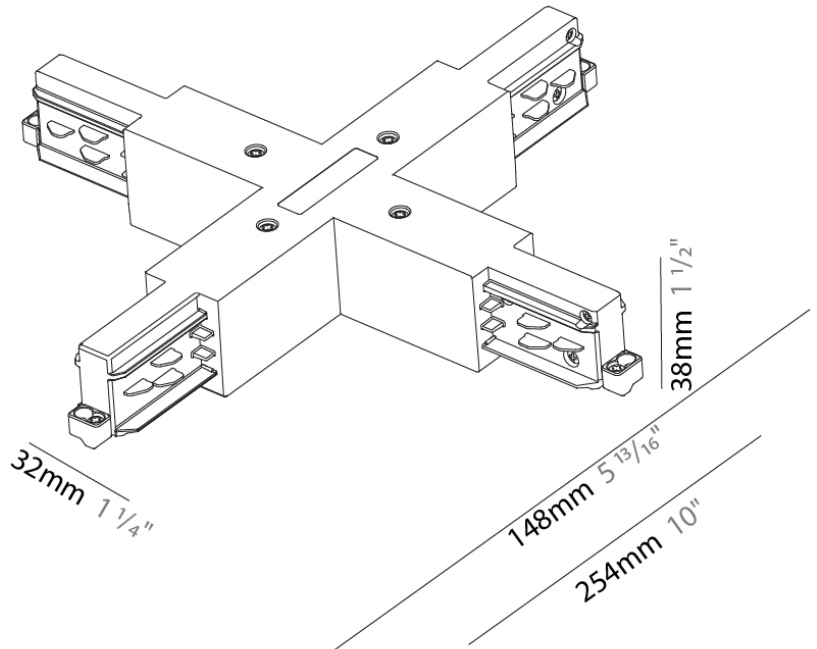

A3T062- COMPONENTS TRACK

STR380-

DESCRIPTION

Track - X-Connector (Feedable) -

GENERAL

Brand: Prolicht

Division: Architectural

Mounting Type: Track

PHYSICAL

Length (mm): 148

Length (in): 5 ¹³/₁₆

Width (mm): 148

Width (in): 5 ¹³/₁₆

Height (mm): 38

Height (in): 1 ¹/₂

Fixture Finish: WHI / BLK / GRY

Fixture Material: Aluminum

RATINGS AND CERTIFICATIONS

Certified By: Certified for North American Standards

IP rating: IP20