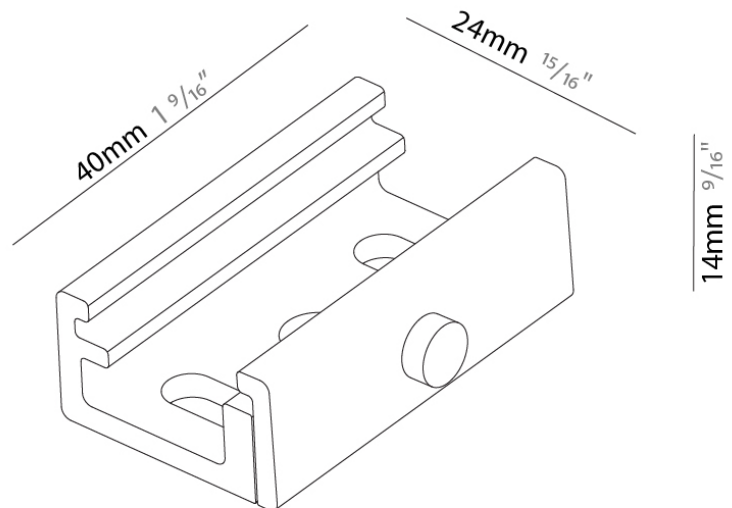

Division: Architectural

Mounting Type: Track

PHYSICAL

Length (mm): 40

Length (in): 1 ⁹/₁₆"

Width (mm): 24

Width (in): 15/16"

Height (mm): 14

Height (in): 9/16"

Fixture Finish: WHI / BLK

Fixture Material: Aluminum

RATINGS AND CERTIFICATIONS

Certified By: Certified for North American Standards

IP rating: IP20

A3T062- COMPONENTS TRACK

STR521-