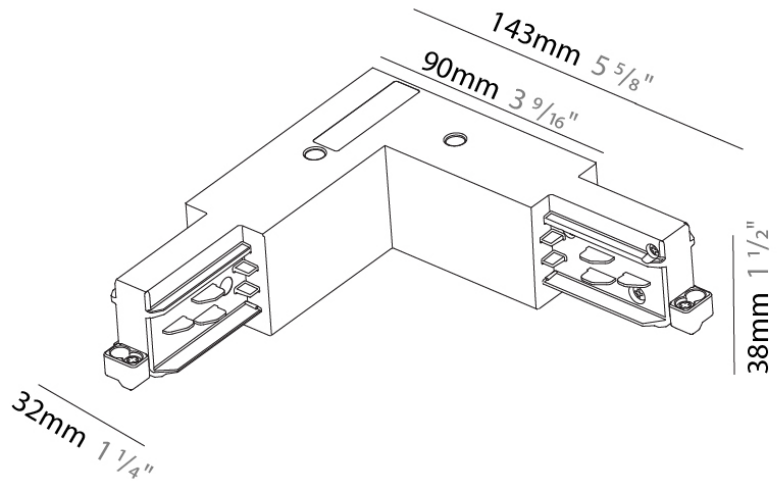

PROJECT	
TYPE	
NOTES	
QUANTITY	
DATE	

A3T062- COMPONENTS TRACK

STR3500-

DESCRIPTION

Track - 3-Circuit L-Connector, Inside Corner (Feedable)

GENERAL

Brand: Prolicht
Division: Architectural
Mounting Type: Track

PHYSICAL

Length (mm): 143
Length (in): 5 ⁵/₈
Width (mm): 32
Width (in): 1 ¹/₄
Height (mm): 38
Height (in): 1 ¹/₂
Fixture Finish: WHI / BLK / GRY
Fixture Material: Aluminum

RATINGS AND CERTIFICATIONS

Certified By: Certified for North American Standards
IP rating: IP20