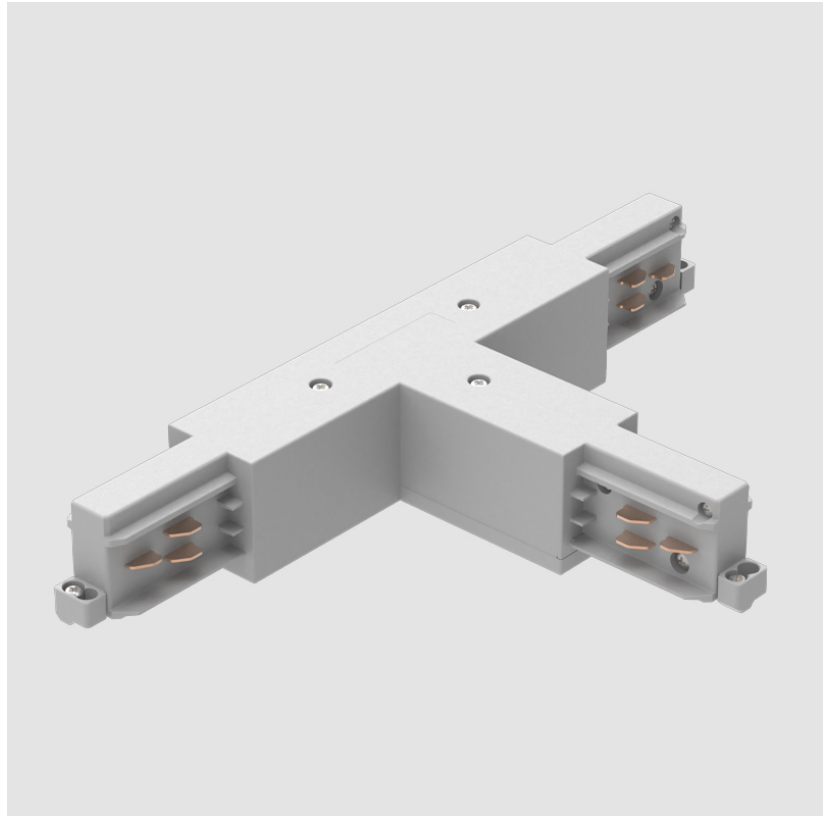

PROJECT	_____
TYPE	_____
NOTES	_____
QUANTITY	_____
DATE	_____

A3T062- COMPONENTS TRACK

STR3900-

DESCRIPTION

Track - T-Connector, Inside (Feedable) -

GENERAL

Brand: Prolicht
Division: Architectural
Mounting Type: Track

PHYSICAL

Length (mm): 254
Length (in): 10
Width (mm): 143
Width (in): $5 \frac{13}{16}$
Height (mm): 38
Height (in): $1 \frac{1}{2}$
Fixture Finish: WHI / BLK / GRY
Fixture Material: Aluminum

RATINGS AND CERTIFICATIONS

Certified By: Certified for North American Standards
IP rating: IP20