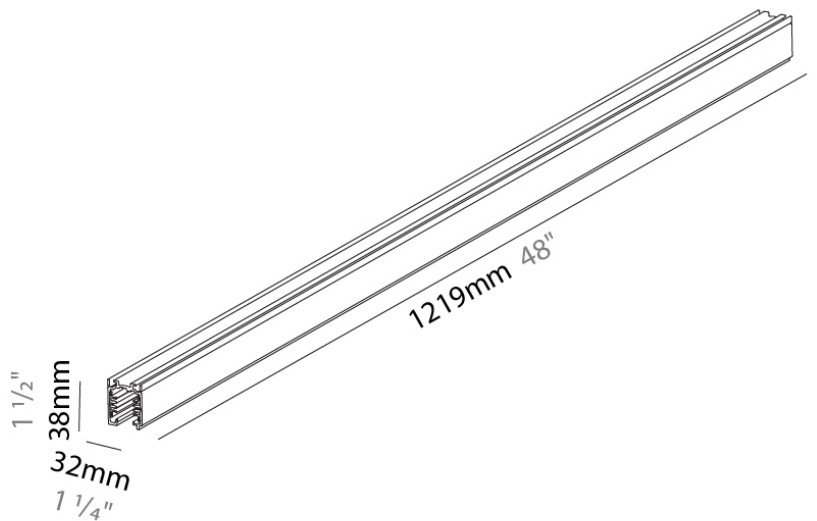

A3T062- COMPONENTS TRACK

STRS4400-

DESCRIPTION

Track - 4' Surface Mount 3-Circuit Track

GENERAL

Brand: Prolicht

Division: Architectural

Mounting Type: Track

PHYSICAL

Shape: Rectangle

Length (mm): 1219

Length (in): 48

Width (mm): 32

Width (in): 1 1/4

Height (mm): 38

Height (in): 1 1/2

Fixture Finish: WHI / BLK / GRY

Fixture Material: Aluminum

ELECTRICAL

Driver Included: No

RATINGS AND CERTIFICATIONS

Certified By: Certified for North American Standards

IP rating: IP20