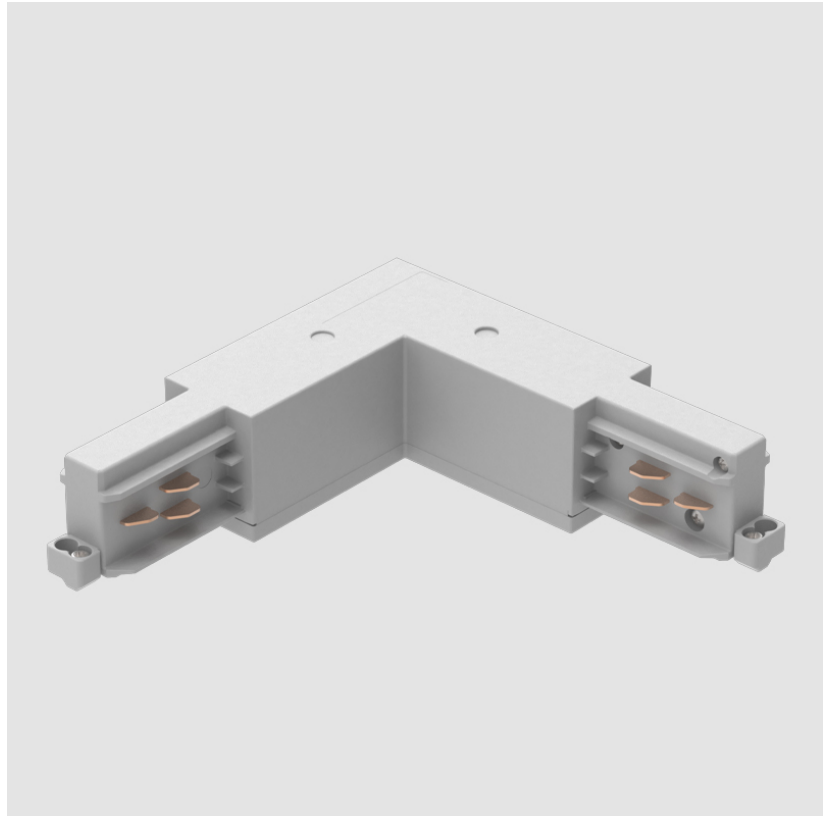

PROJECT	
TYPE	
NOTES	
QUANTITY	
DATE	

A3T062- COMPONENTS TRACK

STR3500-

DESCRIPTION

Track - 3-Circuit L-Connector, Inside Corner (Feedable)

GENERAL

Brand: Prolicht
Division: Architectural
Mounting Type: Track

PHYSICAL

Length (mm): 143
Length (in): 5 ⁵/₈
Width (mm): 32
Width (in): 1 ¹/₄
Height (mm): 38
Height (in): 1 ¹/₂
Fixture Finish: WHI / BLK / GRY
Fixture Material: Aluminum

RATINGS AND CERTIFICATIONS

Certified By: Certified for North American Standards
IP rating: IP20