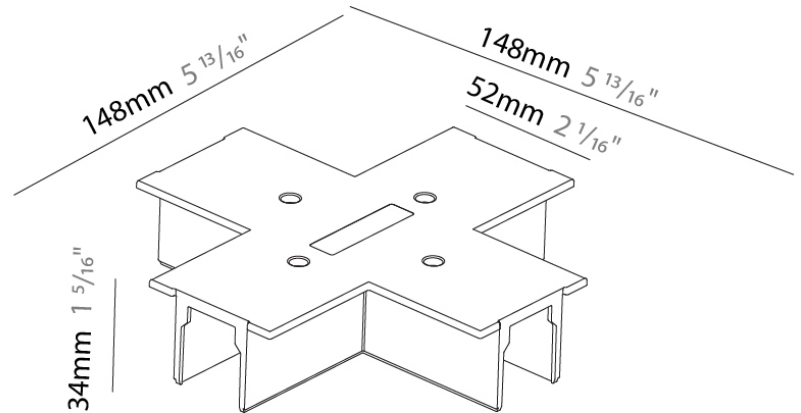

A3T062- COMPONENTS TRACK

STR9017R-

DESCRIPTION

Track - Cover Cross Connector

GENERAL

Brand: Prolicht

Division: Architectural

Mounting Type: Track

PHYSICAL

Length (mm): 148

Length (in): 5 ¹³/₁₆

Width (mm): 148

Width (in): 5 ¹³/₁₆

Height (mm): 34

Height (in): 1 ⁵/₁₆

Fixture Finish: WHI / BLK / GRY

Fixture Material: Aluminum