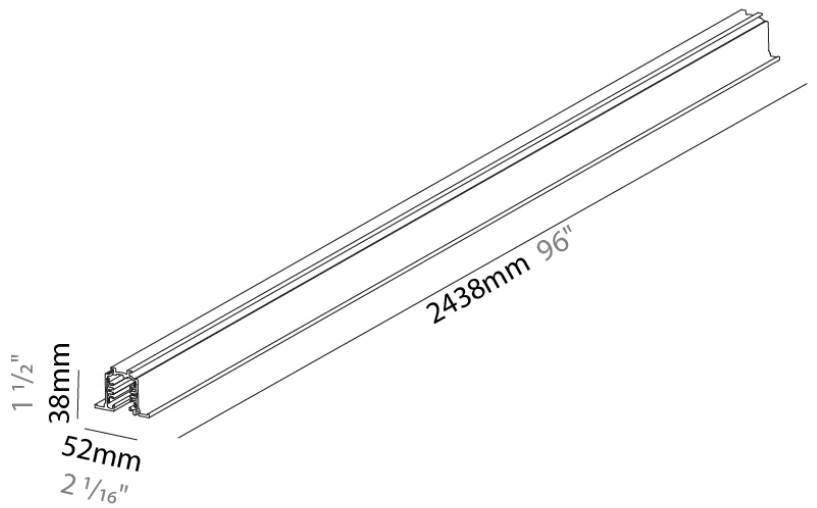

A3T062- COMPONENTS TRACK

STRR4800-

DESCRIPTION

Track - 8' Recessed Mount 3-Circuit Track - Gray

GENERAL

Brand: Prolicht

Division: Architectural

Mounting Type: Track

PHYSICAL

Shape: Rectangle

Length (mm): 2438

Length (in): 96

Width (mm): 32

Width (in): 1 1/4

Height (mm): 38

Height (in): 1 1/2

Fixture Finish: WHI / BLK / GRY

Fixture Material: Aluminum

RATINGS AND CERTIFICATIONS

Certified By: Certified for North American Standards

IP rating: IP20