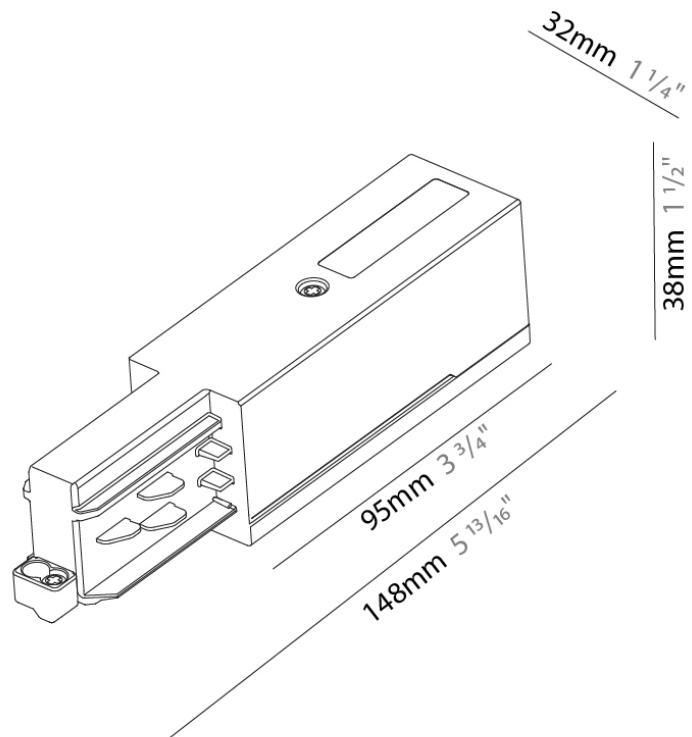

PROJECT	_____
TYPE	_____
NOTES	_____
QUANTITY	_____
DATE	_____

A3T062- COMPONENTS TRACK

STR121-

DESCRIPTION

Track - End Feed - Left Side

GENERAL

Brand: Prolicht

Division: Architectural

Mounting Type: Track

PHYSICAL

Length (mm): 148

Length (in): 5 ¹³/₁₆

Width (mm): 32

Width (in): 1 ¹/₄

Height (mm): 38

Height (in): 1 ¹/₂

Fixture Finish: WHI / BLK / GRY

Fixture Material: Aluminum

RATINGS AND CERTIFICATIONS

Certified By: Certified for North American Standards

IP rating: IP20

A