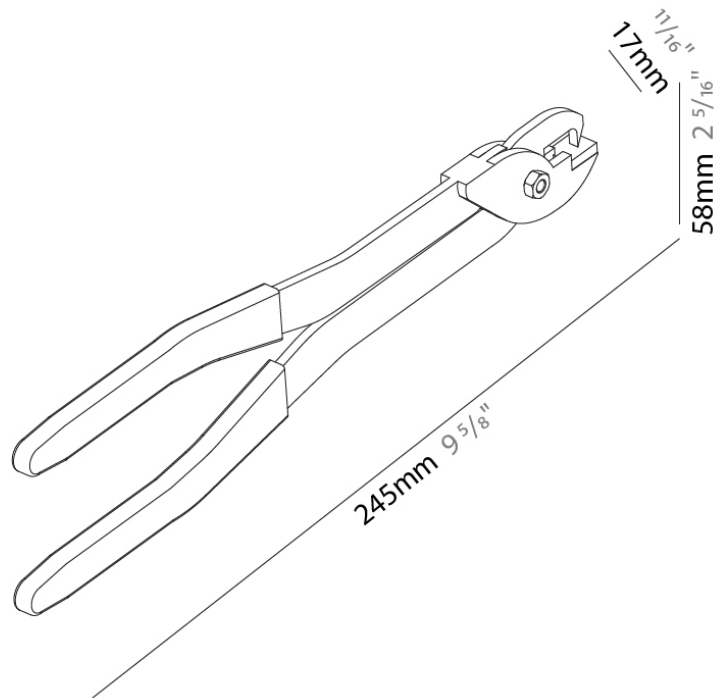

PROJECT	_____
TYPE	_____
NOTES	_____
QUANTITY	_____
DATE	_____

A3T062- COMPONENTS TRACK

STRV120

DESCRIPTION

Cutting Tool for Track Conductors

GENERAL

Brand: Prolicht
Division: Architectural
Mounting Type: Track

PHYSICAL

Length (mm): 245
Length (in): 9 ⁵/₈
Height (mm): 58
Height (in): 2 ⁵/₁₆
Fixture Material: Aluminum

ELECTRICAL

Driver Included: No

RATINGS AND CERTIFICATIONS

Certified By: Certified for North American Standards
IP rating: IP20