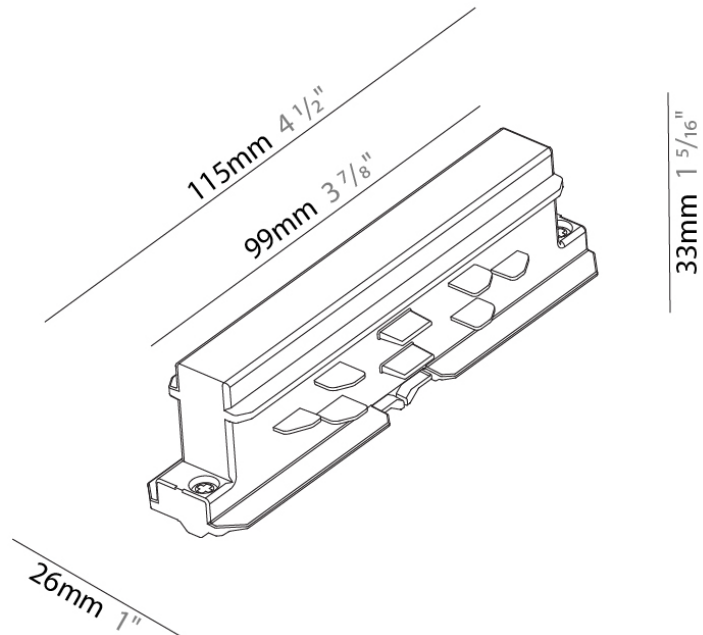

Width (in): 1"

Height (mm): 33

Height (in): 1 5/16"

Fixture Finish: WHI / BLK / GRY

Fixture Material: Aluminum

RATINGS AND CERTIFICATIONS

Certified By: Certified for North American Standards

IP rating: IP20