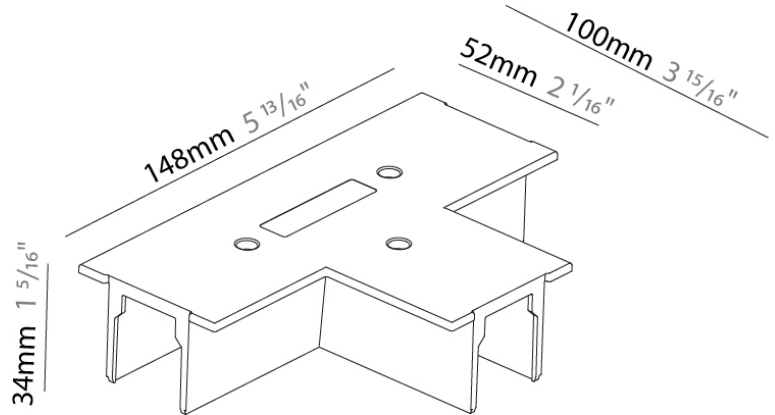

PHYSICAL

Length (mm): 148

Length (in): 5 ¹³/₁₆

Width (mm): 52

Width (in): 2 ¹/₁₆

Height (mm): 34

Height (in): 1 ⁵/₁₆

Fixture Finish: WHI / BLK / GRY

Brand: Prolicht

Division: Architectural

Mounting Type: Track

PHYSICAL

Length (mm): 148

Length (in): 5 ¹³/₁₆

Width (mm): 100

Width (in): 3 ¹⁵/₁₆

Height (mm): 34

Height (in): 1 ⁵/₁₆

Fixture Finish: WHI / BLK / GRY

Fixture Material: Aluminum

A3T062- COMPONENTS TRACK

STR9017R-

DESCRIPTION

Track - Cover Cross Connector