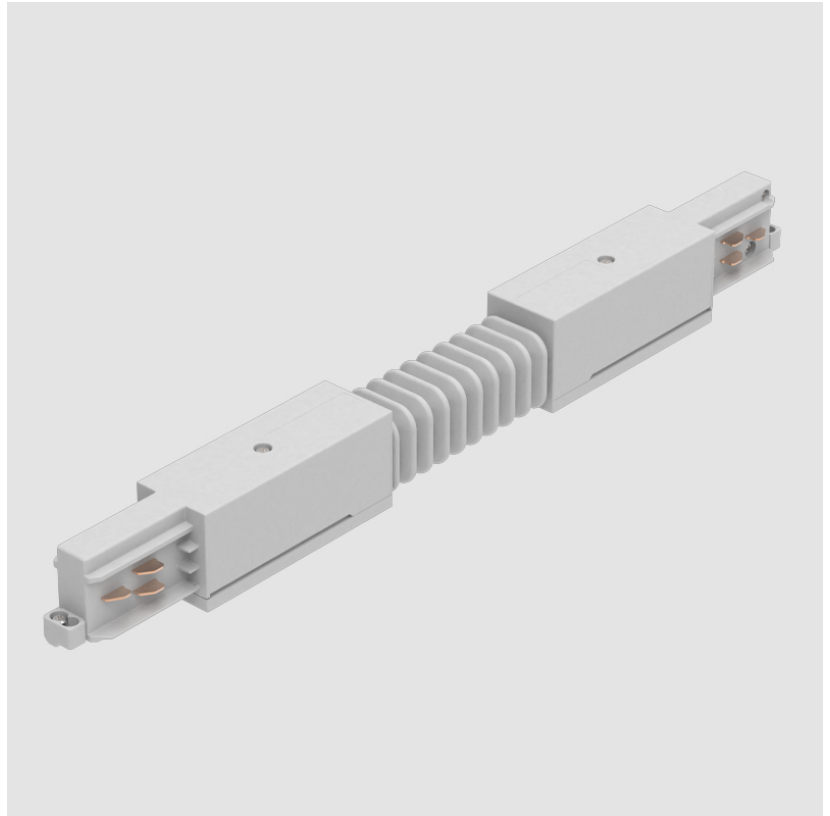

PROJECT
TYPE
NOTES
QUANTITY
DATE

A3T062- COMPONENTS TRACK

STR2300-

DESCRIPTION

Track - Flexible Connector -

GENERAL

Brand: Prolicht

Division: Architectural

Mounting Type: Track

PHYSICAL

Length (mm): 370

Length (in): 14 ⁹/₁₆

Width (mm): 32

Width (in): 1 ¹/₄

Height (mm): 38

Height (in): 1 ⁵/₁₆

Fixture Finish: WHI / BLK / GRY

Fixture Material: Aluminum

RATINGS AND CERTIFICATIONS

Certified By: Certified for North American Standards

IP rating: IP20