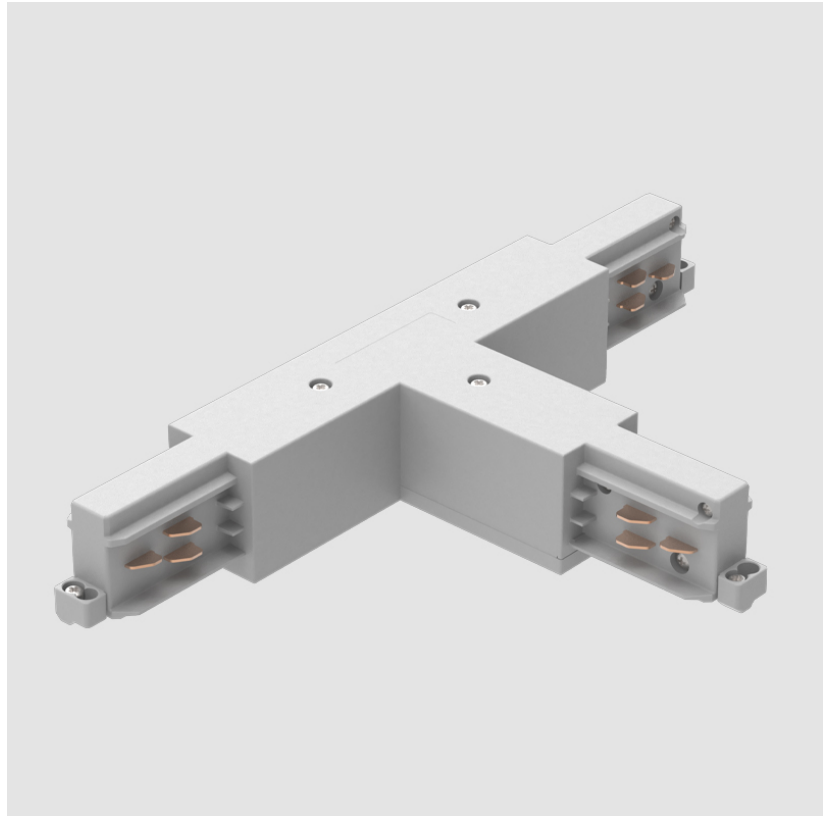

A3T062- COMPONENTS TRACK

STR40001-

DESCRIPTION

Track - T-Connector, Outside (Feedable) -

GENERAL

Brand: Prolicht
Division: Architectural
Mounting Type: Track

PHYSICAL

Length (mm): 254
Length (in): 10
Width (mm): 143
Width (in): 5 ⁵/₈
Height (mm): 38
Height (in): 1 ¹/₂
Fixture Finish: WHI / BLK / GRY
Fixture Material: Aluminum

RATINGS AND CERTIFICATIONS

Certified By: Certified for North American Standards
IP rating: IP20