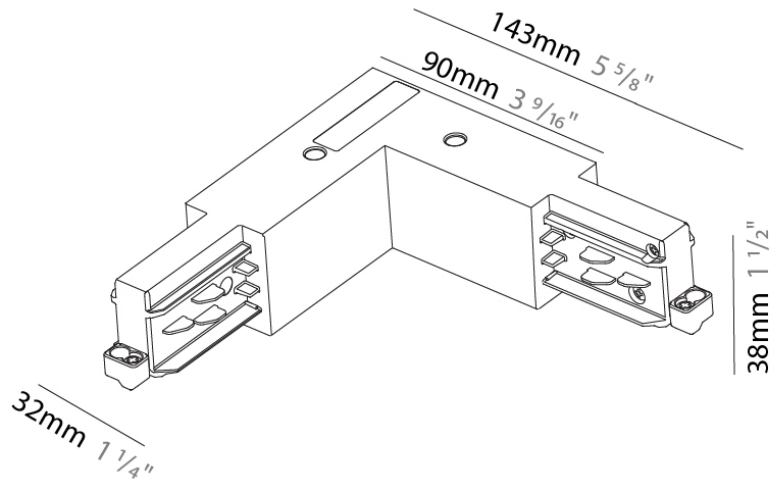

A3T062- COMPONENTS TRACK

STR3400-

DESCRIPTION

Track - L-Connector, Outside Corner (Feedable) -

GENERAL

Brand: Prolicht

Division: Architectural

Mounting Type: Track

PHYSICAL

Length (mm): 143

Length (in): 5 ⁵/₈

Width (mm): 32

Width (in): 1 ¹/₄

Height (mm): 38

Height (in): 1 ¹/₂

Fixture Finish: WHI / BLK / GRY

Fixture Material: Aluminum

RATINGS AND CERTIFICATIONS

Certified By: Certified for North American Standards

IP rating: IP20