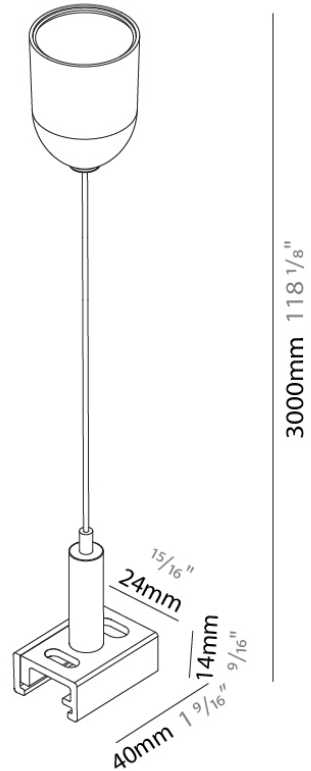

A3T062- COMPONENTS TRACK

PROJECT	
TYPE	
NOTES	
QUANTITY	
DATE	

STR510-

DESCRIPTION
Track - Suspension Cable Kit 3000mm -

GENERAL
Brand: Prolicht
Division: Architectural
Mounting Type: Track

PHYSICAL
Fixture Finish: WHI / BLK / GRY
Fixture Material: Aluminum

RATINGS AND CERTIFICATIONS
Certified By: Certified for North American Standards
IP rating: IP20

A