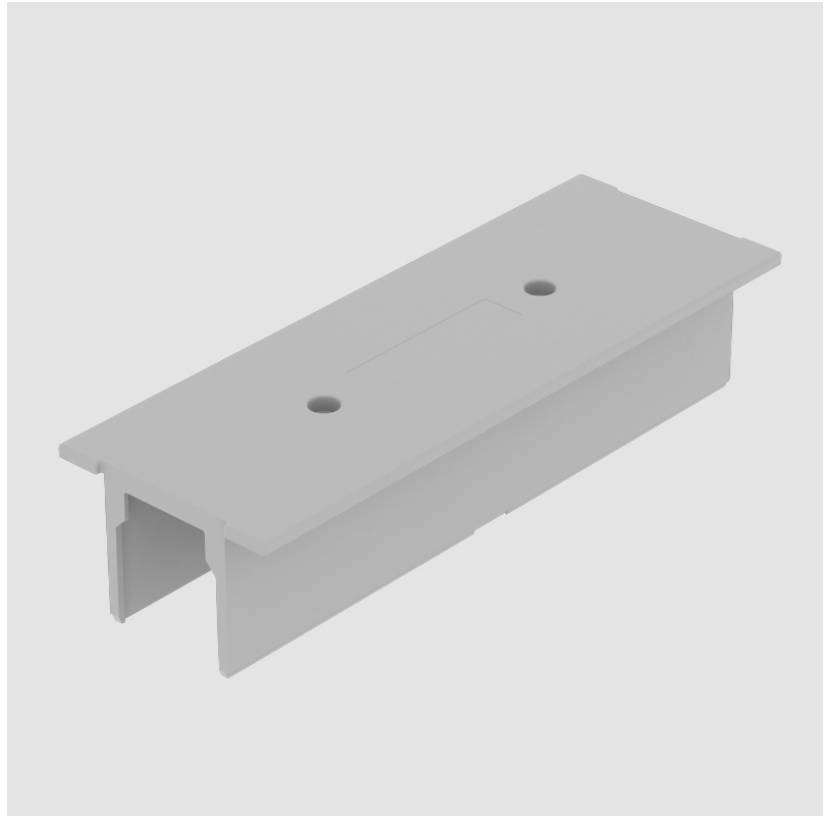

PROJECT	_____
TYPE	_____
NOTES	_____
QUANTITY	_____
DATE	_____

A3T062- COMPONENTS TRACK

STR9010R-

DESCRIPTION

Track - Cover Mid Power Supply

GENERAL

Brand: Prolicht

Division: Architectural

Mounting Type: Track

PHYSICAL

Length (mm): 148

Length (in): 5 ¹³/₁₆

Width (mm): 52

Width (in): 2 ¹/₁₆

Height (mm): 34

Height (in): 1 ⁵/₁₆

Fixture Finish: WHI / BLK / GRY

Fixture Material: Aluminum