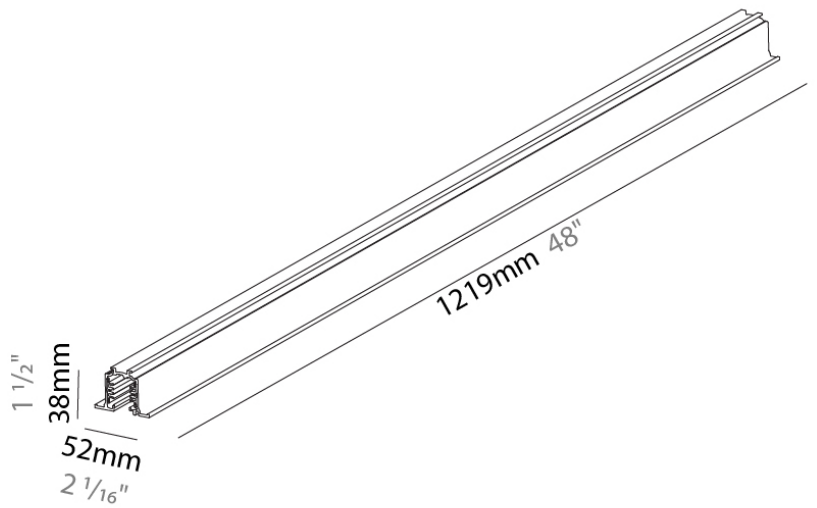

Division: Architectural

Mounting Type: Track

PHYSICAL

Shape: Rectangle

Length (mm): 1219

Length (in): 48

Width (mm): 32

Width (in): 1 ¼

Height (mm): 38

Height (in): 1 ½

Fixture Finish: WHI / BLK / GRY

Fixture Material: Aluminum

RATINGS AND CERTIFICATIONS

Certified By: Certified for North American Standards

IP rating: IP20

A3T062- COMPONENTS TRACK