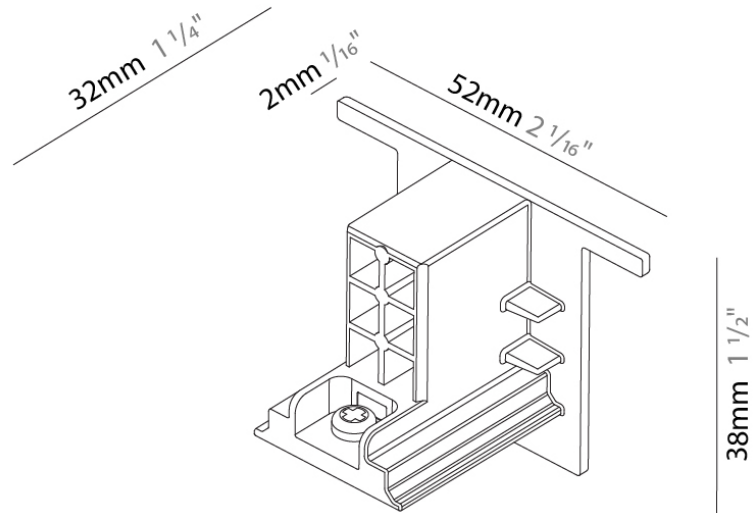

A3T065- COMPONENTS SURFACE

STRR4100-

DESCRIPTION

Track - Recessed - End Cap -

GENERAL

Brand: Prolicht

Division: Architectural

Mounting Type: Surface

PHYSICAL

Length (mm): 32

Length (in): 1 ¼

Width (mm): 32

Width (in): 1 ¼

Height (mm): 38

Height (in): 1 ½

Fixture Finish: WHI / BLK / GRY

Fixture Material: Aluminum

RATINGS AND CERTIFICATIONS

Certified By: Certified for North American Standards

IP rating: IP20