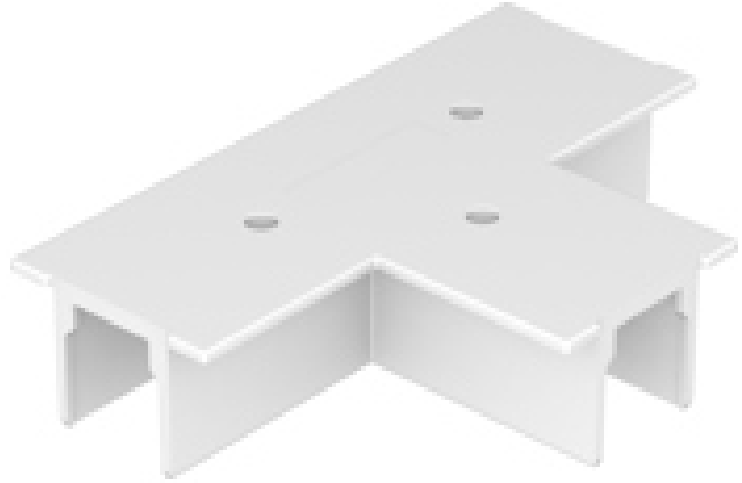

PROJECT	_____
TYPE	_____
NOTES	_____
QUANTITY	_____
DATE	_____

A3T065- COMPONENTS TRACK

STR9013R-

DESCRIPTION

Track - Cover T-Connector

GENERAL

Brand: Prolicht

Division: Architectural

Mounting Type: Track

PHYSICAL

Length (mm): 148

Length (in): $5 \frac{13}{16}$

Width (mm): 100

Width (in): $3 \frac{15}{16}$

Height (mm): 34

Height (in): $1 \frac{5}{16}$

Fixture Finish: WHI / BLK / GRY

Fixture Material: Aluminum

A