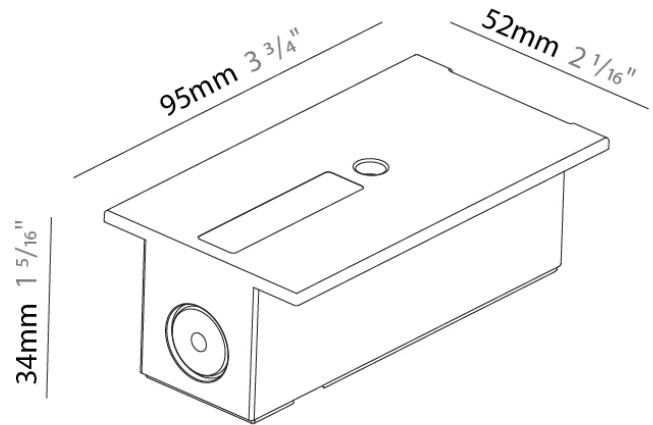

PROJECT	_____
TYPE	_____
NOTES	_____
QUANTITY	_____
DATE	_____

A3T065- COMPONENTS TRACK

STR9001R-

DESCRIPTION

Track - Cover End Power Supply

GENERAL

Brand: Prolicht

Division: Architectural

Mounting Type: Track

PHYSICAL

Length (mm): 95

Length (in): 3 ³/₄

Width (mm): 52

Width (in): 2 ¹/₁₆

Height (mm): 34

Height (in): 1 ⁵/₁₆

Fixture Finish: WHI / BLK / GRY

Fixture Material: Aluminum

RATINGS AND CERTIFICATIONS

IP rating: IP20

A