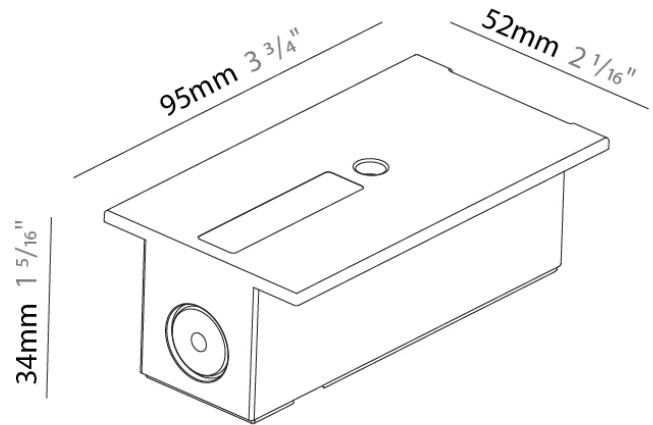

Length (mm): 254

Length (in): 10

Width (mm): 32

Width (in): 1 1/4

Height (mm): 38

Height (in): 1 5/16

Fixture Finish: WHI / BLK / GRY

Fixture Material: Aluminum

Width (in): 2 ¹/₁₆

Height (mm): 34

Height (in): 1 ⁵/₁₆

Fixture Finish: WHI / BLK / GRY

Fixture Material: Aluminum

RATINGS AND CERTIFICATIONS

IP rating: IP20

A3T065- COMPONENTS TRACK

Length (mm): 148

Length (in): 5 ¹³/₁₆

Width (mm): 52

Width (in): 2 ¹/₁₆

Height (mm): 34

Height (in): 1 ⁵/₁₆

Fixture Finish: WHI / BLK / GRY

Fixture Material: Aluminum