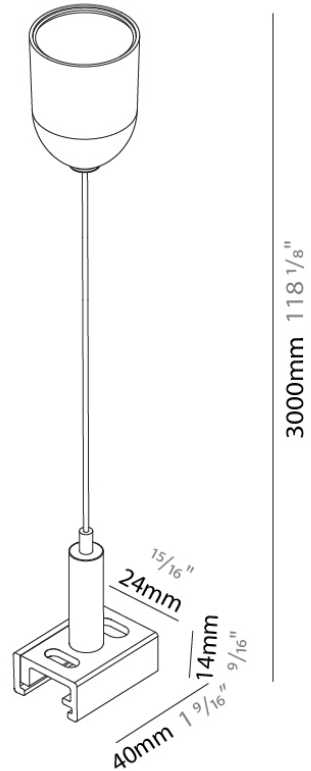

PROJECT	
TYPE	
NOTES	
QUANTITY	
DATE	

A3T065- COMPONENTS TRACK

STR510-

DESCRIPTION
Track - Suspension Cable Kit 3000mm -

GENERAL
Brand: Prolicht
Division: Architectural
Mounting Type: Track

PHYSICAL
Fixture Finish: WHI / BLK / GRY
Fixture Material: Aluminum

RATINGS AND CERTIFICATIONS
Certified By: Certified for North American Standards
IP rating: IP20