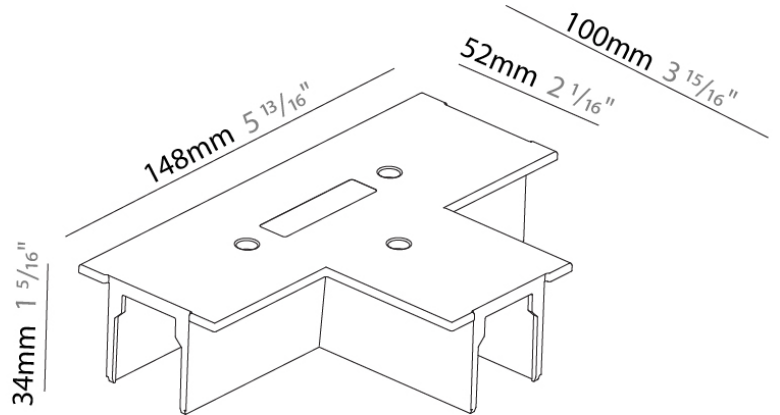

Length (mm): 148

Length (in): 5 ¹³/₁₆

Width (mm): 52

Width (in): 2 ¹/₁₆

Height (mm): 34

Height (in): 1 ⁵/₁₆

Fixture Finish: WHI / BLK / GRY

Fixture Material: Aluminum

Mounting Type: Track

PHYSICAL

Length (mm): 100

Length (in): 3 ¹⁵/₁₆"

Width (mm): 100

Width (in): 3 ¹⁵/₁₆"

Height (mm): 34

Height (in): 1 ⁵/₁₆"

PHYSICAL
Length (mm): 148
Length (in): 5 ¹³ / ₁₆
Width (mm): 100
Width (in): 3 ¹⁵ / ₁₆
Height (mm): 34
Height (in): 1 ⁵ / ₁₆
Fixture Finish: WHI / BLK / GRY
Fixture Material: Aluminum

A3T065- COMPONENTS TRACK

Length (mm): 148

Length (in): 5 ¹³/₁₆

Width (mm): 148

Width (in): 5 ¹³/₁₆

Height (mm): 34

Height (in): 1 ⁵/₁₆

Fixture Finish: WHI / BLK / GRY

Fixture Material: Aluminum