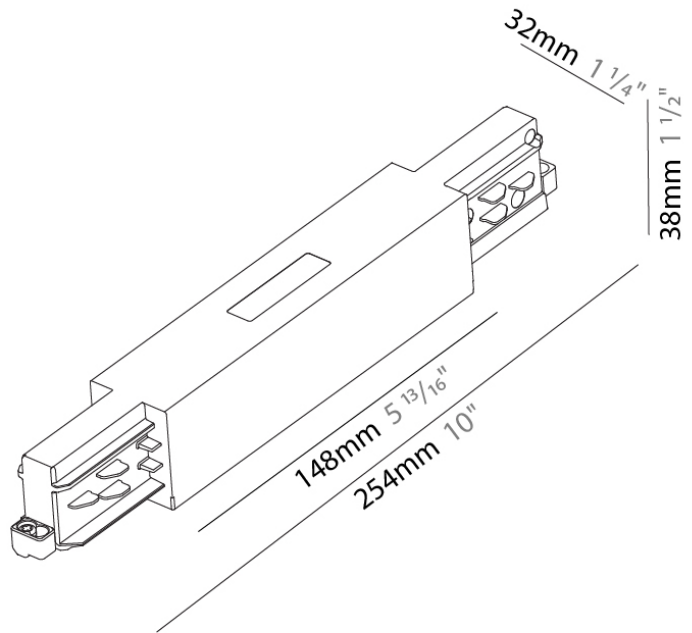

PROJECT	_____
TYPE	_____
NOTES	_____
QUANTITY	_____
DATE	_____

A3T065- COMPONENTS TRACK

STR141-

DESCRIPTION

Track - Central Feed -

GENERAL

Brand: Prolicht

Division: Architectural

Mounting Type: Track

PHYSICAL

Length (mm): 254

Length (in): 10

Width (mm): 32

Width (in): 1 1/4

Height (mm): 38

Height (in): 1 5/16

Fixture Finish: WHI / BLK / GRY

Fixture Material: Aluminum

RATINGS AND CERTIFICATIONS

Certified By: Certified for North American Standards

IP rating: IP20