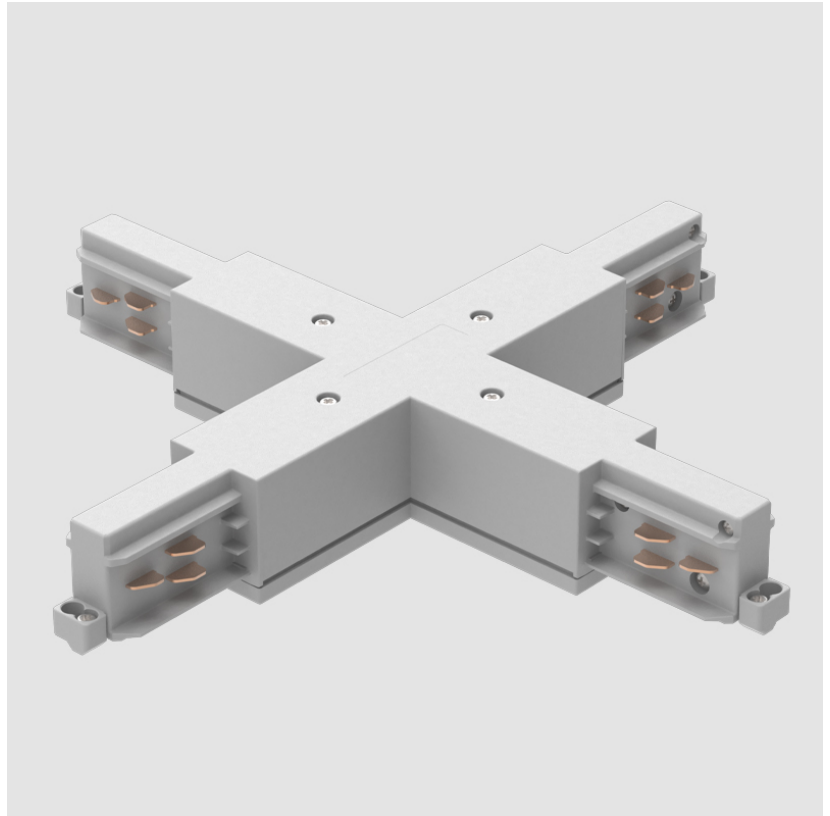

A3T065- COMPONENTS TRACK

STR380-

DESCRIPTION

Track - X-Connector (Feedable) -

GENERAL

Brand: Prolicht
Division: Architectural
Mounting Type: Track

PHYSICAL

Length (mm): 148
Length (in): 5 ¹³/₁₆"
Width (mm): 148
Width (in): 5 ¹³/₁₆"
Height (mm): 38
Height (in): 1 ¹/₂"
Fixture Finish: WHI / BLK / GRY
Fixture Material: Aluminum

RATINGS AND CERTIFICATIONS

Certified By: Certified for North American Standards
IP rating: IP20