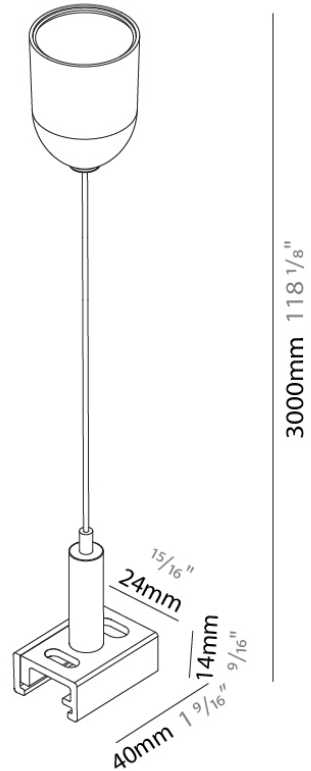

A3T065- COMPONENTS TRACK

PROJECT	
TYPE	
NOTES	
QUANTITY	
DATE	

STR510-

DESCRIPTION
Track - Suspension Cable Kit 3000mm -

GENERAL
Brand: Prolicht
Division: Architectural
Mounting Type: Track

PHYSICAL
Fixture Finish: WHI / BLK / GRY
Fixture Material: Aluminum

RATINGS AND CERTIFICATIONS
Certified By: Certified for North American Standards
IP rating: IP20

A