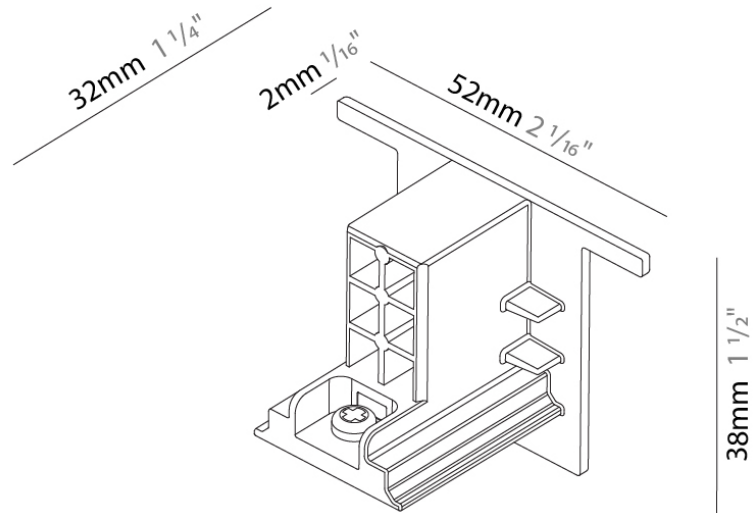

PHYSICAL

Length (mm): 148

Length (in): 5 ¹³/₁₆

Width (mm): 148

Width (in): 5 ¹³/₁₆

Height (mm): 34

Height (in): 1 ⁵/₁₆

Fixture Finish: WHI / BLK / GRY

Division: Architectural

Mounting Type: Surface

PHYSICAL

Length (mm): 32

Length (in): 1 ¼

Width (mm): 32

Width (in): 1 ¼

Height (mm): 38

Height (in): 1 ½

Fixture Finish: WHI / BLK / GRY

Fixture Material: Aluminum

RATINGS AND CERTIFICATIONS

Certified By: Certified for North American Standards

IP rating: IP20

A3T065- COMPONENTS TRACK

STRR4400-

Length (mm): 1219

Length (in): 48

Width (mm): 32

Width (in): 1 1/4

Height (mm): 38

Height (in): 1 1/2

Fixture Finish: WHI / BLK / GRY

Fixture Material: Aluminum