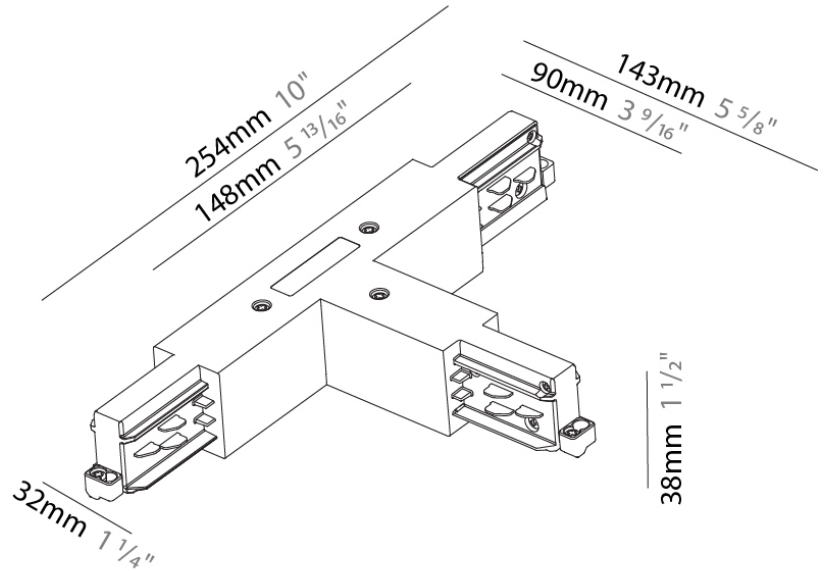

A3T065- COMPONENTS TRACK

STR40001-

DESCRIPTION

Track - T-Connector, Outside (Feedable) -

GENERAL

Brand: Prolicht
Division: Architectural
Mounting Type: Track

PHYSICAL

Length (mm): 254
Length (in): 10
Width (mm): 143
Width (in): 5 ⁵/₈
Height (mm): 38
Height (in): 1 ¹/₂
Fixture Finish: WHI / BLK / GRY
Fixture Material: Aluminum

RATINGS AND CERTIFICATIONS

Certified By: Certified for North American Standards
IP rating: IP20