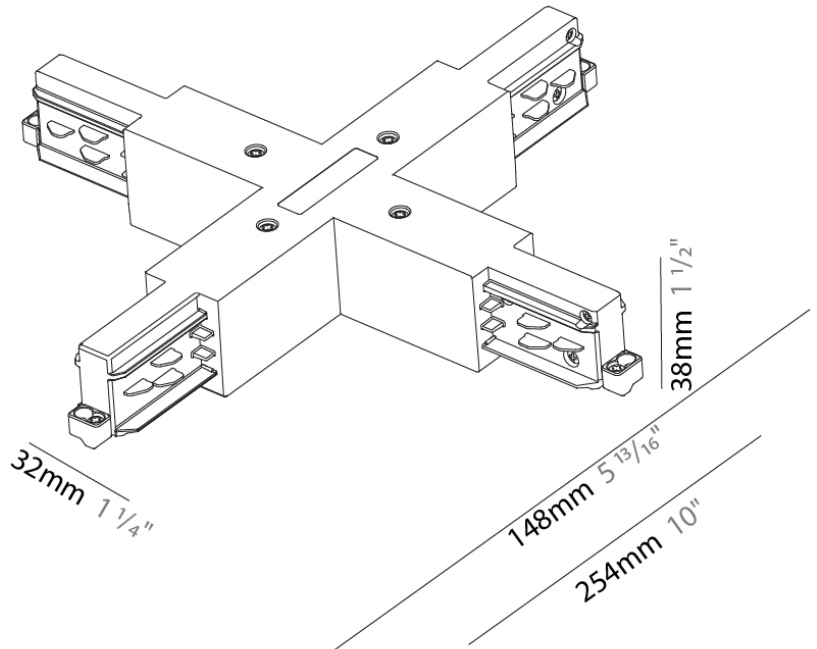

PROJECT	
TYPE	
NOTES	
QUANTITY	
DATE	

A3T065- COMPONENTS TRACK

STR380-

DESCRIPTION

Track - X-Connector (Feedable) -

GENERAL

Brand: Prolicht

Division: Architectural

Mounting Type: Track

PHYSICAL

Length (mm): 148

Length (in): 5 ¹³/₁₆

Width (mm): 148

Width (in): 5 ¹³/₁₆

Height (mm): 38

Height (in): 1 ¹/₂

Fixture Finish: WHI / BLK / GRY

Fixture Material: Aluminum

RATINGS AND CERTIFICATIONS

Certified By: Certified for North American Standards

IP rating: IP20