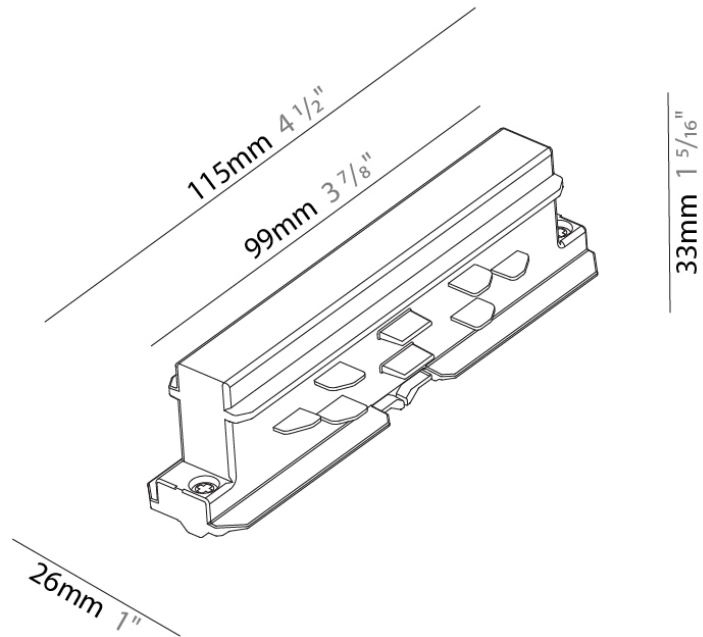

A3T065- COMPONENTS TRACK

STR2100-

DESCRIPTION

Track - Straight Connector -

GENERAL

Brand: Prolicht

Division: Architectural

Mounting Type: Track

PHYSICAL

Length (mm): 115

Length (in): 4 1/2"

Width (mm): 26

Width (in): 1"

Height (mm): 33

Height (in): 1 5/16"

Fixture Finish: WHI / BLK / GRY

Fixture Material: Aluminum

RATINGS AND CERTIFICATIONS

Certified By: Certified for North American Standards

IP rating: IP20

A