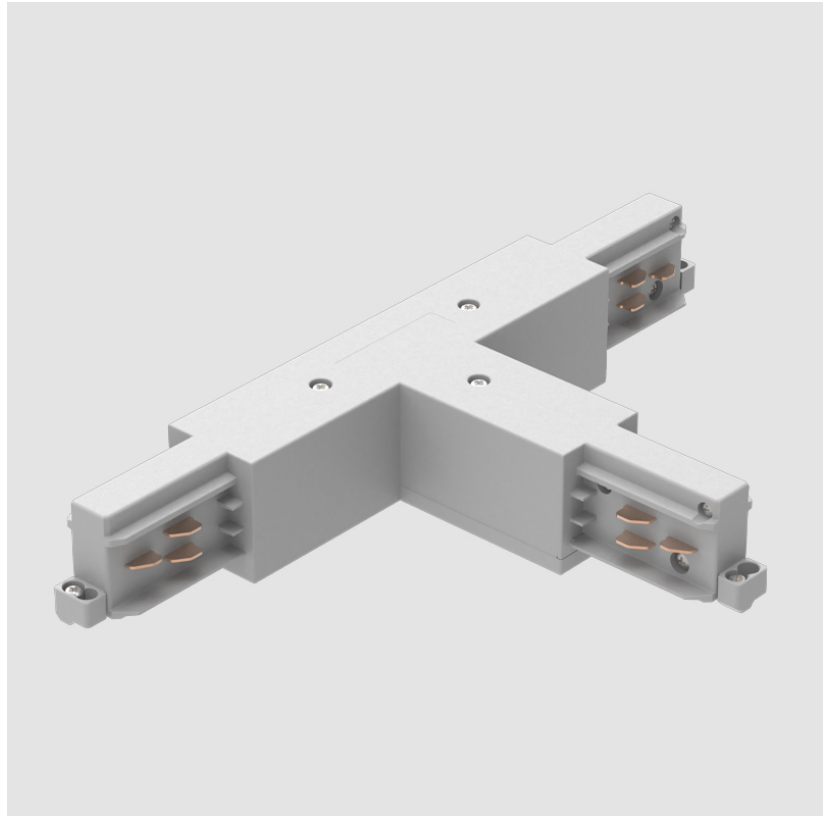

A3T065- COMPONENTS TRACK

STR3900-

DESCRIPTION

Track - T-Connector, Inside (Feedable) -

GENERAL

Brand: Prolicht
Division: Architectural
Mounting Type: Track

PHYSICAL

Length (mm): 254
Length (in): 10
Width (mm): 143
Width (in): 5 ¹³/₁₆
Height (mm): 38
Height (in): 1 ¹/₂
Fixture Finish: WHI / BLK / GRY
Fixture Material: Aluminum

RATINGS AND CERTIFICATIONS

Certified By: Certified for North American Standards
IP rating: IP20