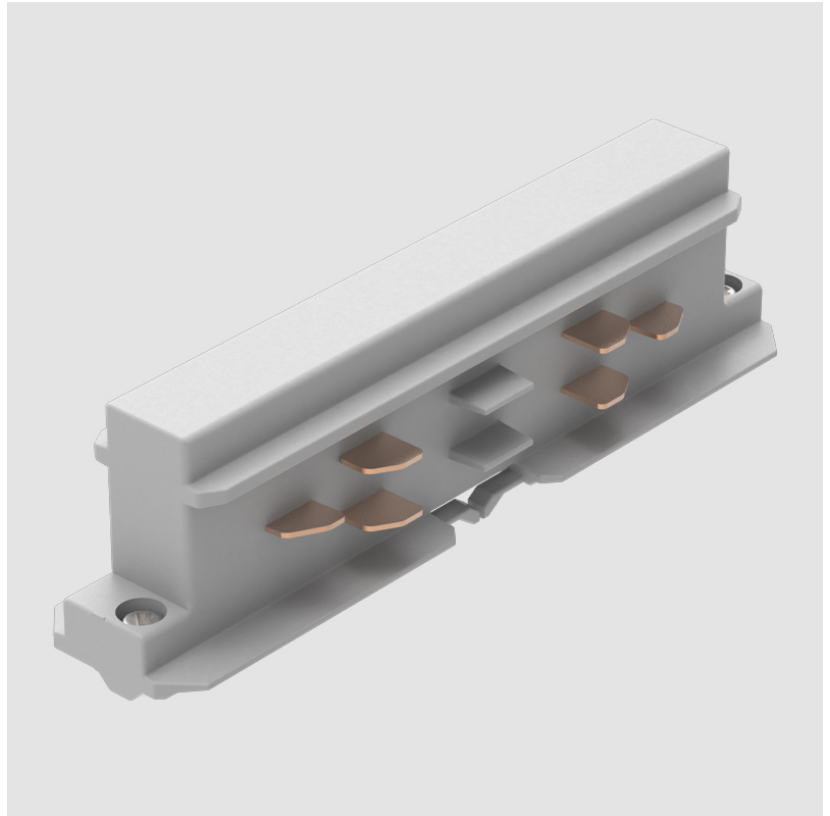

Width (in): 1"

Height (mm): 33

Height (in): 1 5/16"

Fixture Finish: WHI / BLK / GRY

Fixture Material: Aluminum

RATINGS AND CERTIFICATIONS

Certified By: Certified for North American Standards

IP rating: IP20

PROJECT	
TYPE	
NOTES	
QUANTITY	
DATE	

A3T065- COMPONENTS TRACK

STR2300-

DESCRIPTION

Track - Flexible Connector -

GENERAL

Brand: Prolicht

Division: Architectural