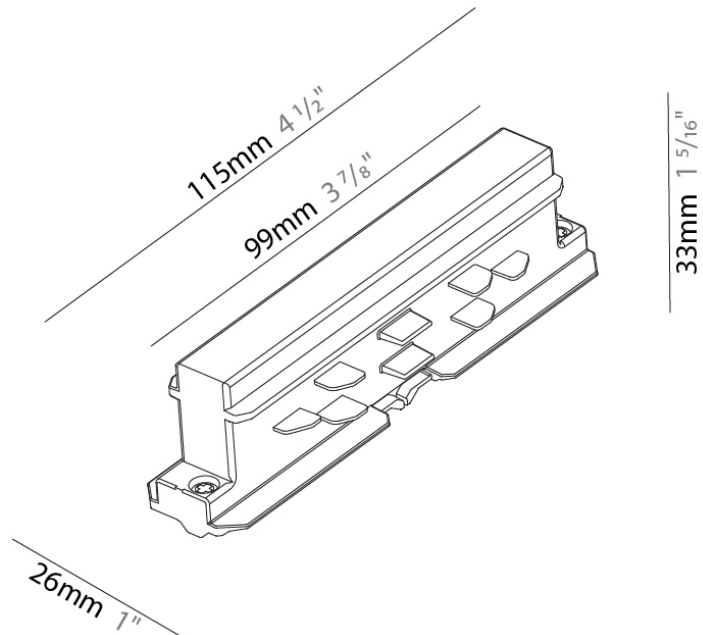

Length (mm): 254

Length (in): 10

Width (mm): 32

Width (in): 1 1/4

Height (mm): 38

Height (in): 1 5/16

Fixture Finish: WHI / BLK / GRY

Fixture Material: Aluminum

Width (in): 1"

Height (mm): 33

Height (in): 1 5/16"

Fixture Finish: WHI / BLK / GRY

Fixture Material: Aluminum

RATINGS AND CERTIFICATIONS

Certified By: Certified for North American Standards

IP rating: IP20