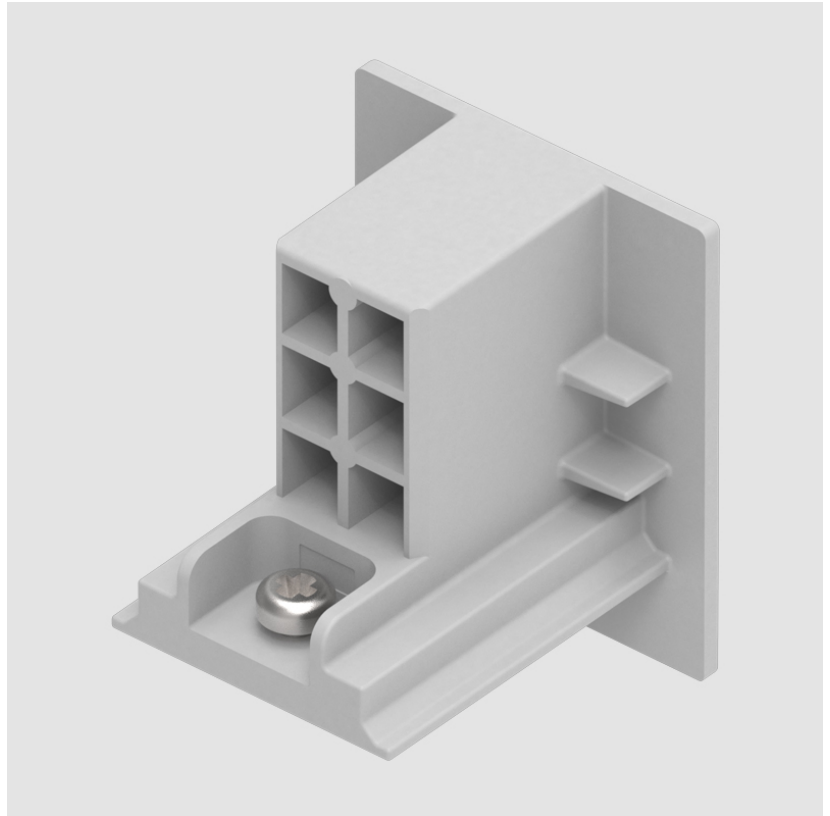

A3T065- COMPONENTS SURFACE

STR4100-

DESCRIPTION

Track - Surface - End Cap -

GENERAL

Brand: Prolicht

Division: Architectural

Mounting Type: Surface

PHYSICAL

Length (mm): 32

Length (in): 1 1/4"

Width (mm): 32

Width (in): 1 1/4"

Height (mm): 38

Height (in): 1 1/2"

Fixture Finish: WHI / BLK / GRY

Fixture Material: Aluminum

RATINGS AND CERTIFICATIONS

Certified By: Certified for North American Standards

IP rating: IP20