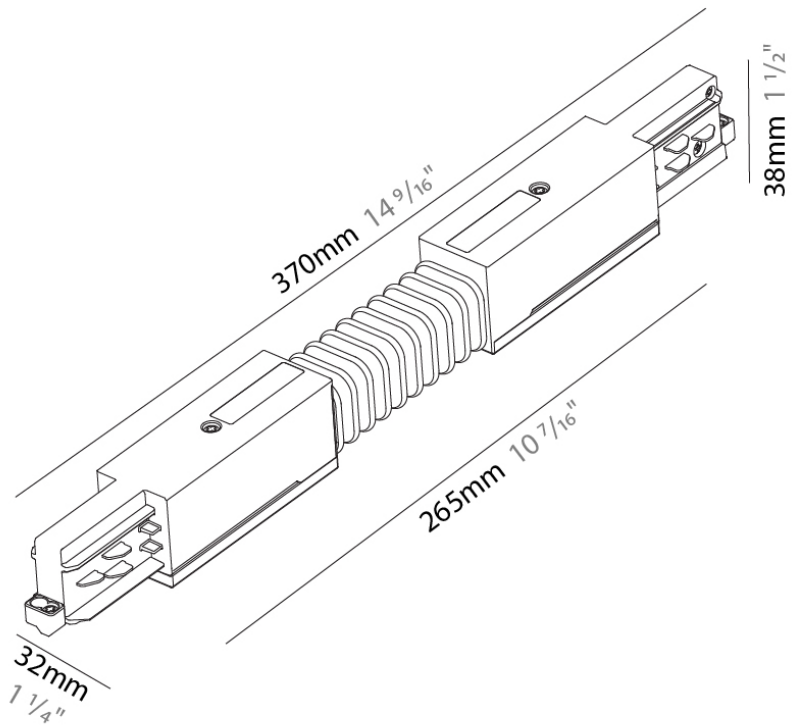

PROJECT	
TYPE	
NOTES	
QUANTITY	
DATE	

A3T065- COMPONENTS TRACK

STR2300-

DESCRIPTION

Track - Flexible Connector -

GENERAL

Brand: Prolicht

Division: Architectural

Mounting Type: Track

PHYSICAL

Length (mm): 370

Length (in): 14 ⁹/₁₆

Width (mm): 32

Width (in): 1 ¹/₄

Height (mm): 38

Height (in): 1 ⁵/₁₆

Fixture Finish: WHI / BLK / GRY

Fixture Material: Aluminum

RATINGS AND CERTIFICATIONS

Certified By: Certified for North American Standards

IP rating: IP20

A