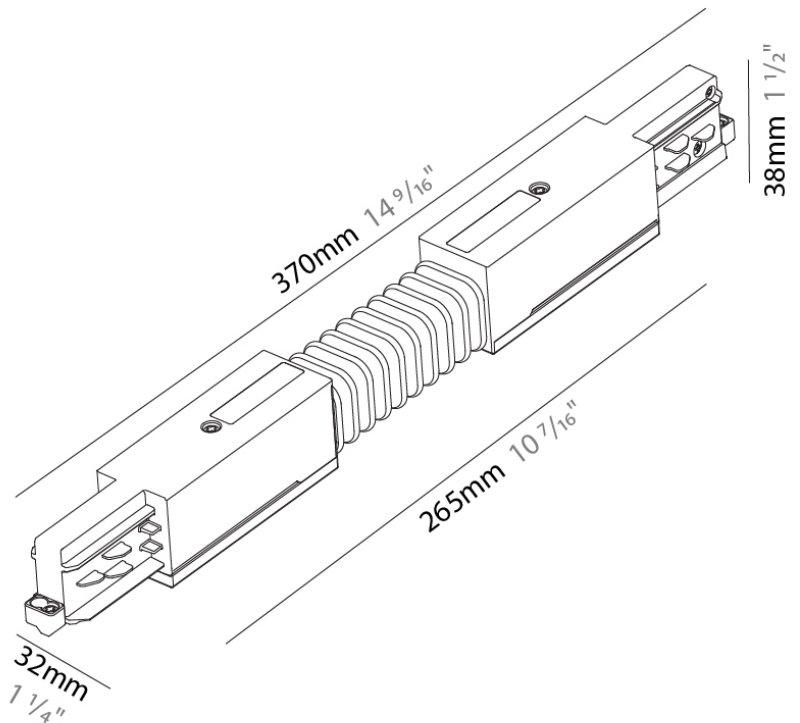

PROJECT	
TYPE	
NOTES	
QUANTITY	
DATE	

A3T065- COMPONENTS TRACK

STR2300-

DESCRIPTION

Track - Flexible Connector -

GENERAL

Brand: Prolicht

Division: Architectural

Mounting Type: Track

PHYSICAL

Length (mm): 370

Length (in): 14 ⁹/₁₆

Width (mm): 32

Width (in): 1 ¹/₄

Height (mm): 38

Height (in): 1 ⁵/₁₆

Fixture Finish: WHI / BLK / GRY

Fixture Material: Aluminum

RATINGS AND CERTIFICATIONS

Certified By: Certified for North American Standards

IP rating: IP20