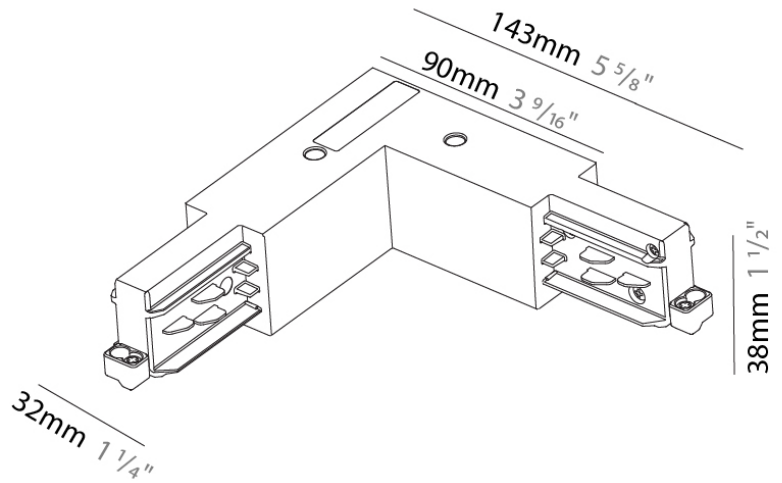

Length (in): 5 ⁵/₈

Width (mm): 32

Width (in): 1 ¹/₄

Height (mm): 38

Height (in): 1 ¹/₂

Fixture Finish: WHI / BLK / GRY

Fixture Material: Aluminum

RATINGS AND CERTIFICATIONS

Division: Architectural

Mounting Type: Track

PHYSICAL

Length (mm): 143

Length (in): 5 ⁵/₈

Width (mm): 32

Width (in): 1 ¹/₄

Height (mm): 38

Height (in): 1 ¹/₂

Fixture Finish: WHI / BLK / GRY

Fixture Material: Aluminum

RATINGS AND CERTIFICATIONS

Certified By: Certified for North American Standards

IP rating: IP20

A3T065- COMPONENTS TRACK

STR380-

PHYSICAL

Length (mm): 254
 Length (in): 10
 Width (mm): 143
 Width (in): $5 \frac{13}{16}$
 Height (mm): 38
 Height (in): $1 \frac{1}{2}$
 Fixture Finish: WHI / BLK / GRY
 Fixture Material: Aluminum

RATINGS AND CERTIFICATIONS