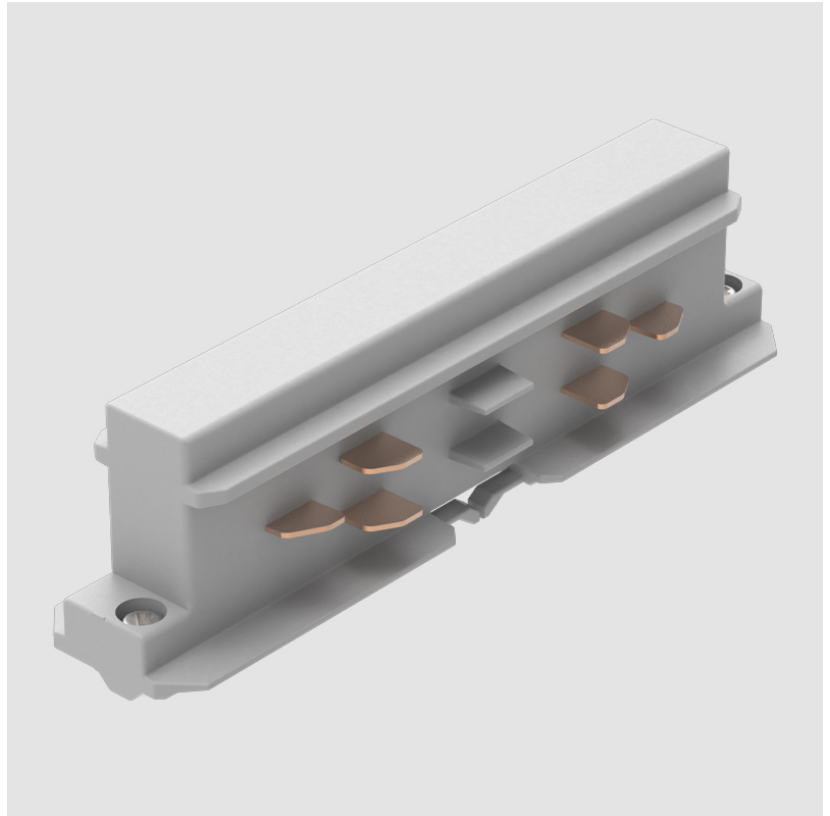

A3T065- COMPONENTS TRACK

STR2100-

DESCRIPTION

Track - Straight Connector -

GENERAL

Brand: Prolicht

Division: Architectural

Mounting Type: Track

PHYSICAL

Length (mm): 115

Length (in): 4 1/2"

Width (mm): 26

Width (in): 1"

Height (mm): 33

Height (in): 1 5/16"

Fixture Finish: WHI / BLK / GRY

Fixture Material: Aluminum

RATINGS AND CERTIFICATIONS

Certified By: Certified for North American Standards

IP rating: IP20

A