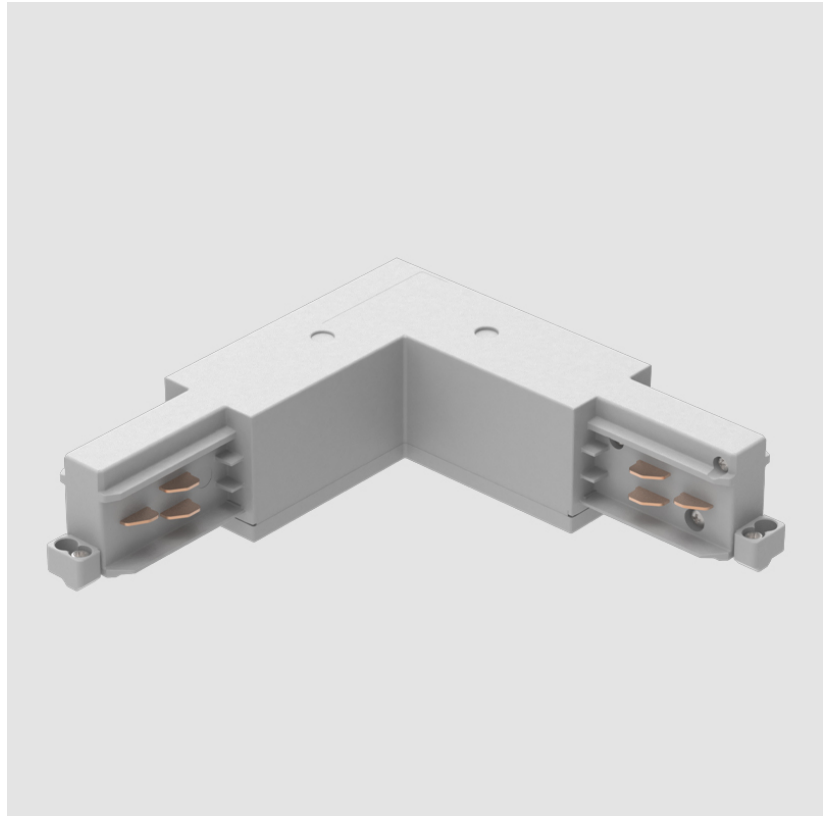

A3T065- COMPONENTS TRACK

STR1110-

DESCRIPTION

Track - End Feed - Right Side

GENERAL

Brand: Prolicht

Division: Architectural

Mounting Type: Track

Height (mm): 38

Height (in): 1 ¹/₂

Fixture Finish: WHI / BLK / GRY

Fixture Material: Aluminum

RATINGS AND CERTIFICATIONS

Certified By: Certified for North American Standards

IP rating: IP20

A