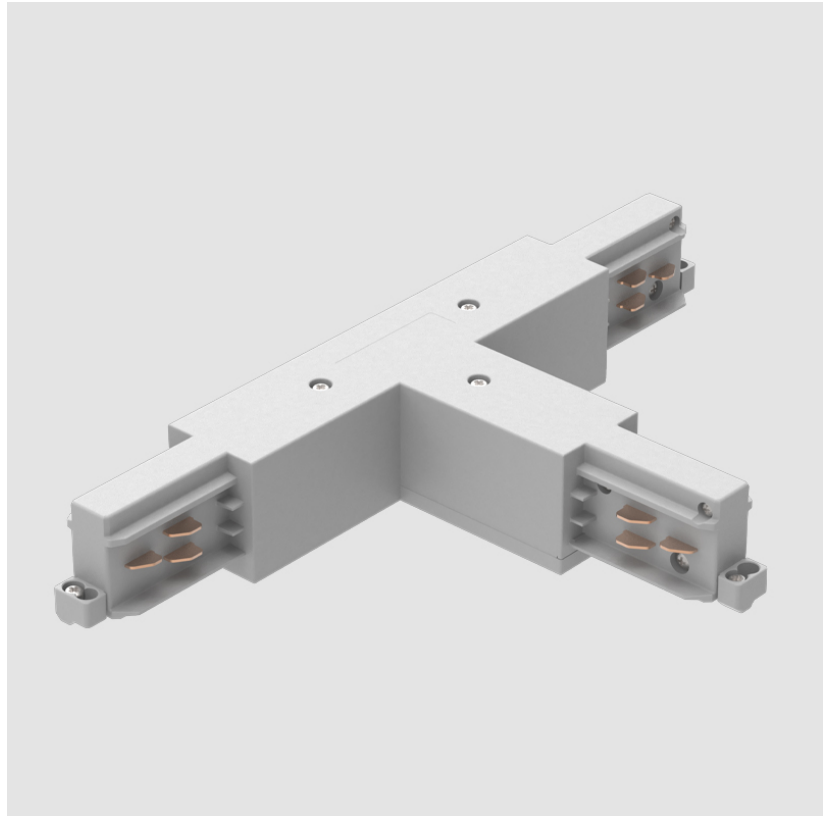

A3T065- COMPONENTS TRACK

STR40001-

DESCRIPTION

Track - T-Connector, Outside (Feedable) -

GENERAL

Brand: Prolicht
Division: Architectural
Mounting Type: Track

PHYSICAL

Length (mm): 254
Length (in): 10
Width (mm): 143
Width (in): 5 ⁵/₈
Height (mm): 38
Height (in): 1 ¹/₂
Fixture Finish: WHI / BLK / GRY
Fixture Material: Aluminum

RATINGS AND CERTIFICATIONS

Certified By: Certified for North American Standards
IP rating: IP20