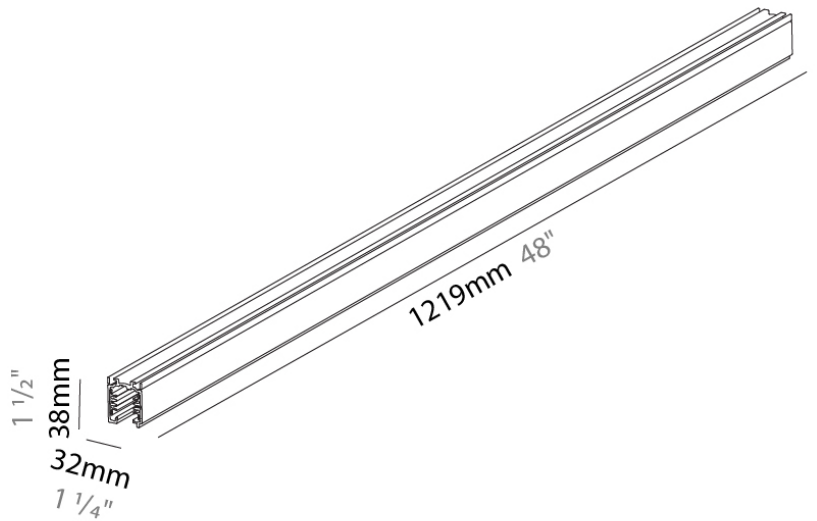

A3T065- COMPONENTS TRACK

STRS4400-

DESCRIPTION

Track - 4' Surface Mount 3-Circuit Track

GENERAL

Brand: Prolicht

Division: Architectural

Mounting Type: Track

PHYSICAL

Shape: Rectangle

Length (mm): 1219

Length (in): 48

Width (mm): 32

Width (in): 1 1/4

Height (mm): 38

Height (in): 1 1/2

Fixture Finish: WHI / BLK / GRY

Fixture Material: Aluminum

ELECTRICAL

Driver Included: No

RATINGS AND CERTIFICATIONS

Certified By: Certified for North American Standards

IP rating: IP20