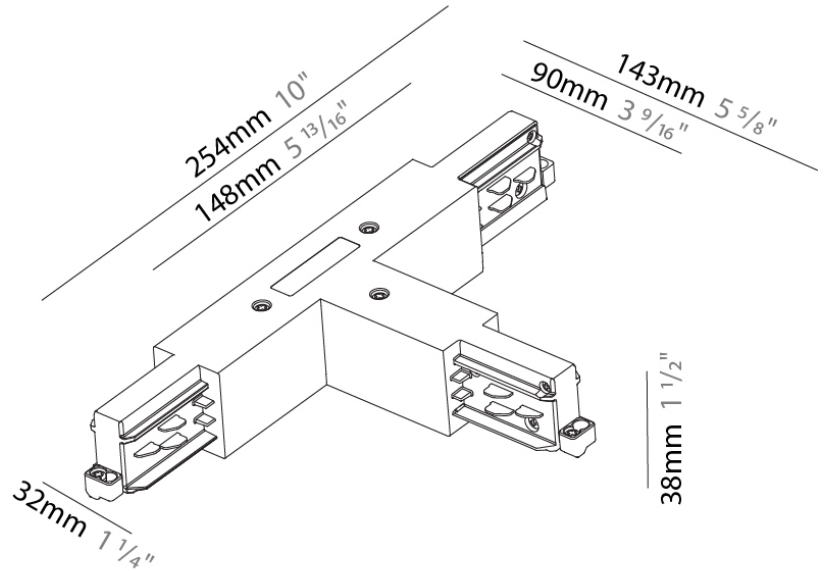

PROJECT	
TYPE	
NOTES	
QUANTITY	
DATE	

A3T065- COMPONENTS TRACK

STR40001-

DESCRIPTION

Track - T-Connector, Outside (Feedable) -

GENERAL

Brand: Prolicht
Division: Architectural
Mounting Type: Track

PHYSICAL

Length (mm): 254
Length (in): 10
Width (mm): 143
Width (in): 5 5/8
Height (mm): 38
Height (in): 1 1/2
Fixture Finish: WHI / BLK / GRY
Fixture Material: Aluminum

RATINGS AND CERTIFICATIONS

Certified By: Certified for North American Standards
IP rating: IP20