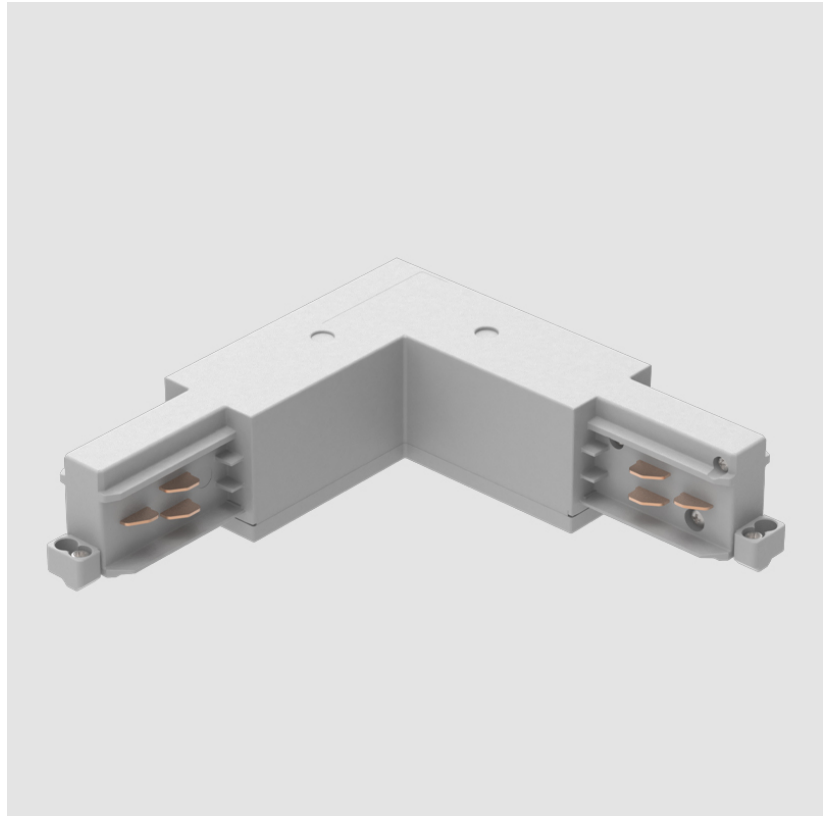

PROJECT	
TYPE	
NOTES	
QUANTITY	
DATE	

A3T065- COMPONENTS TRACK

STR3400-

DESCRIPTION

Track - L-Connector, Outside Corner (Feedable) -

GENERAL

Brand: Prolicht
Division: Architectural
Mounting Type: Track

PHYSICAL

Length (mm): 143
Length (in): 5 ⁵/₈
Width (mm): 32
Width (in): 1 ¹/₄
Height (mm): 38
Height (in): 1 ¹/₂
Fixture Finish: WHI / BLK / GRY
Fixture Material: Aluminum

RATINGS AND CERTIFICATIONS

Certified By: Certified for North American Standards
IP rating: IP20