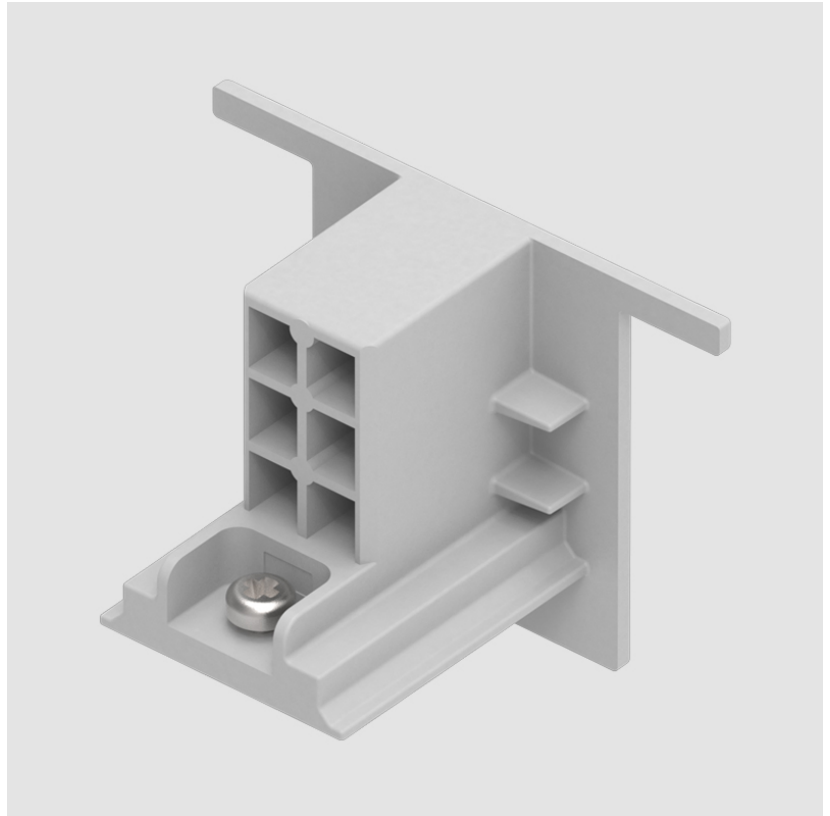

Height (in): 1 ½

Fixture Finish: WHI / BLK / GRY

Fixture Material: Aluminum

RATINGS AND CERTIFICATIONS

Certified By: Certified for North American Standards

IP rating: IP20

A3T065- COMPONENTS TRACK

STRR4400-

Length (mm): 1219

Length (in): 48

Width (mm): 32

Width (in): 1 1/4

Height (mm): 38

Height (in): 1 1/2

Fixture Finish: WHI / BLK / GRY

Fixture Material: Aluminum