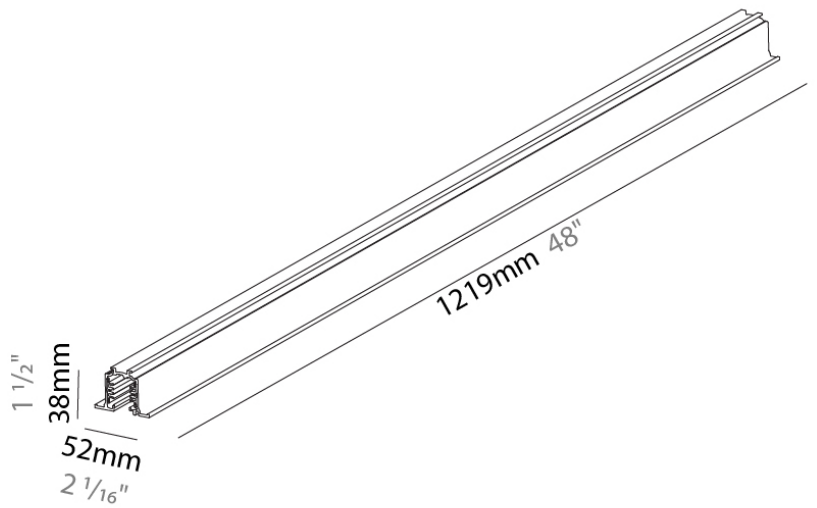

A3T065- COMPONENTS TRACK

STRR4400-

DESCRIPTION

Track - 4' Recessed Mount 3-Circuit Track - Gray

GENERAL

Brand: Prolicht

Division: Architectural

Mounting Type: Track

PHYSICAL

Shape: Rectangle

Length (mm): 1219

Length (in): 48

Width (mm): 32

Width (in): 1 1/4

Height (mm): 38

Height (in): 1 1/2

Fixture Finish: WHI / BLK / GRY

Fixture Material: Aluminum

RATINGS AND CERTIFICATIONS

Certified By: Certified for North American Standards

IP rating: IP20