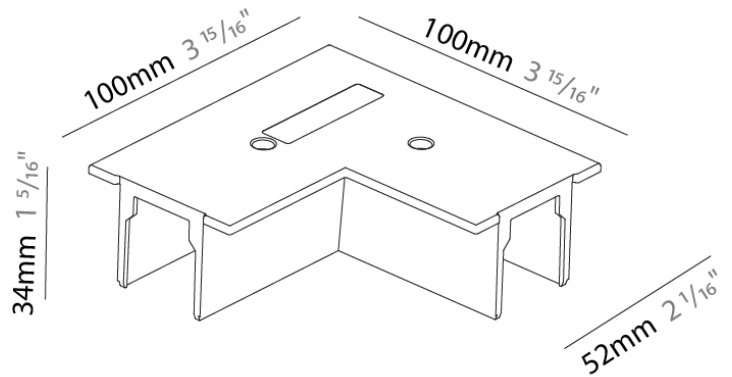

PROJECT	_____
TYPE	_____
NOTES	_____
QUANTITY	_____
DATE	_____

A3T065- COMPONENTS TRACK

STR9011R-

DESCRIPTION

Track - Cover Corner Connector

GENERAL

Brand: Prolicht
Division: Architectural
Mounting Type: Track

PHYSICAL

Length (mm): 100
Length (in): 3 ¹⁵/₁₆"
Width (mm): 100
Width (in): 3 ¹⁵/₁₆"
Height (mm): 34
Height (in): 1 ⁵/₁₆"
Fixture Finish: WHI / BLK / GRY
Fixture Material: Aluminum