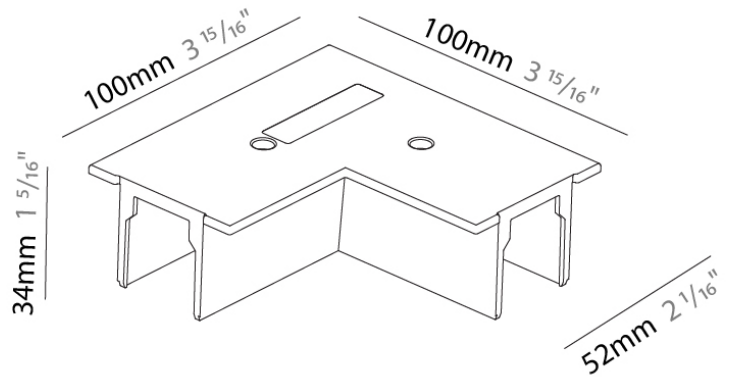

PROJECT	_____
TYPE	_____
NOTES	_____
QUANTITY	_____
DATE	_____

A3T065- COMPONENTS TRACK

STR9011R-

DESCRIPTION

Track - Cover Corner Connector

GENERAL

Brand: Prolicht

Division: Architectural

Mounting Type: Track

PHYSICAL

Length (mm): 100

Length (in): 3 ¹⁵/₁₆"

Width (mm): 100

Width (in): 3 ¹⁵/₁₆"

Height (mm): 34

Height (in): 1 ⁵/₁₆"

Fixture Finish: WHI / BLK / GRY

Fixture Material: Aluminum