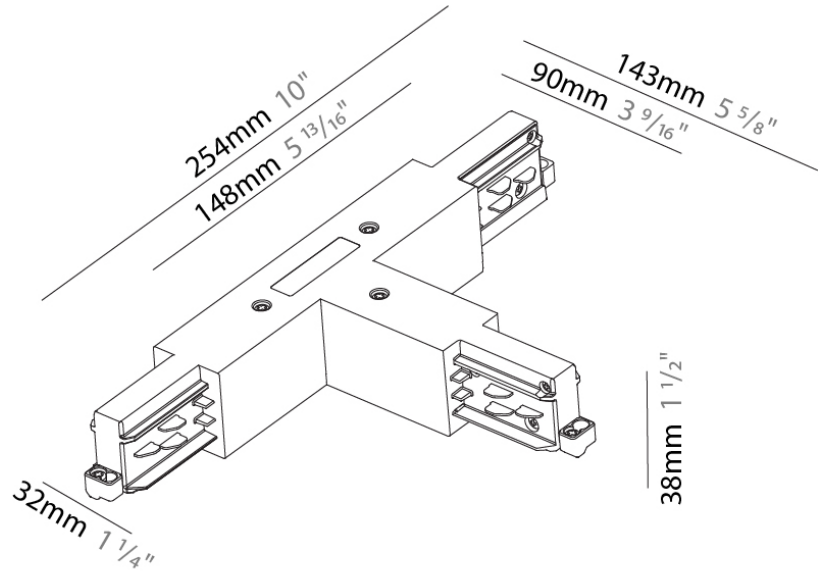

A3T065- COMPONENTS TRACK

STR3900-

DESCRIPTION

Track - T-Connector, Inside (Feedable) -

GENERAL

Brand: Prolicht
Division: Architectural
Mounting Type: Track

PHYSICAL

Length (mm): 254
Length (in): 10
Width (mm): 143
Width (in): 5 ¹³/₁₆
Height (mm): 38
Height (in): 1 ¹/₂
Fixture Finish: WHI / BLK / GRY
Fixture Material: Aluminum

RATINGS AND CERTIFICATIONS

Certified By: Certified for North American Standards
IP rating: IP20