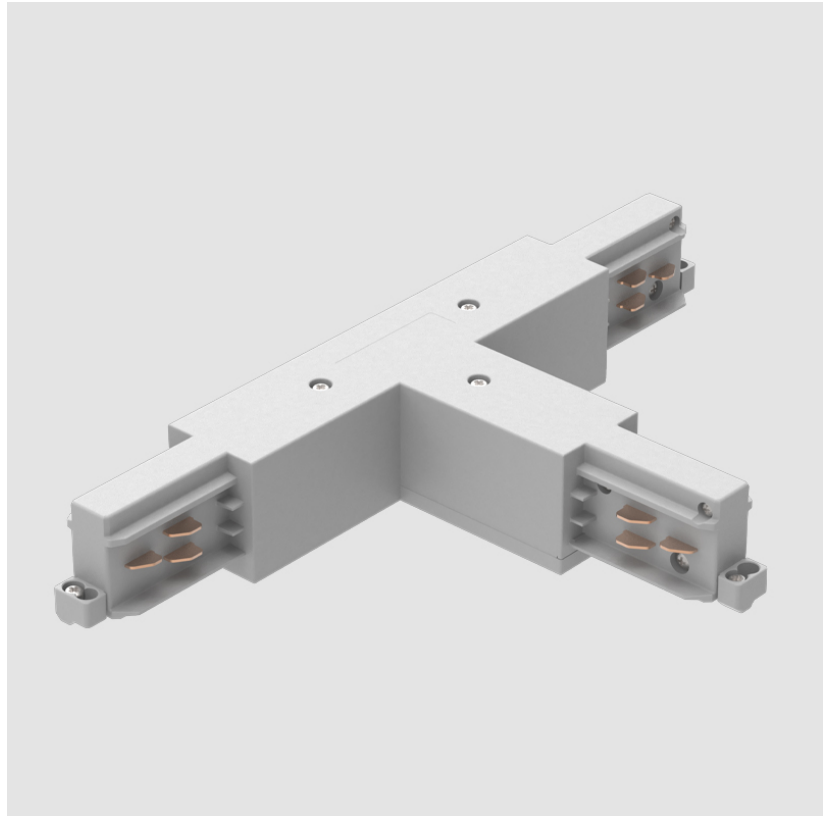

PROJECT	
TYPE	
NOTES	
QUANTITY	
DATE	

A3T065- COMPONENTS TRACK

STR40001-

DESCRIPTION

Track - T-Connector, Outside (Feedable) -

GENERAL

Brand: Prolicht
Division: Architectural
Mounting Type: Track

PHYSICAL

Length (mm): 254
Length (in): 10
Width (mm): 143
Width (in): 5 5/8
Height (mm): 38
Height (in): 1 1/2
Fixture Finish: WHI / BLK / GRY
Fixture Material: Aluminum

RATINGS AND CERTIFICATIONS

Certified By: Certified for North American Standards
IP rating: IP20