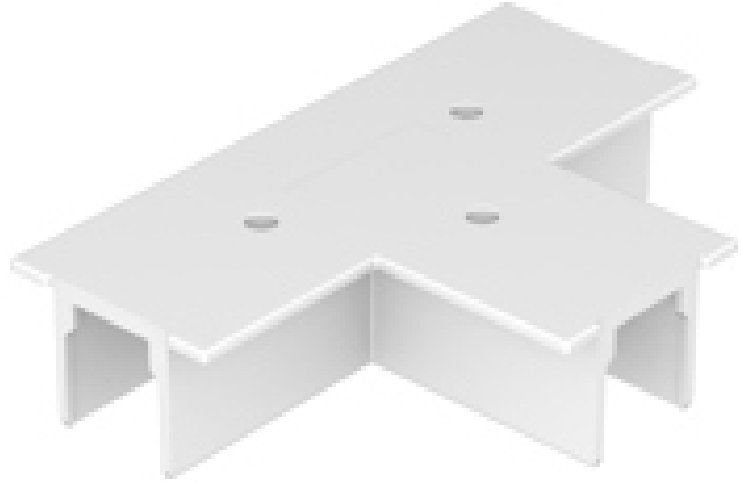

PHYSICAL
Length (mm): 148
Length (in): 5 ¹³ / ₁₆
Width (mm): 100
Width (in): 3 ¹⁵ / ₁₆
Height (mm): 34
Height (in): 1 ⁵ / ₁₆
Fixture Finish: WHI / BLK / GRY
Fixture Material: Aluminum

A3T065- COMPONENTS TRACK