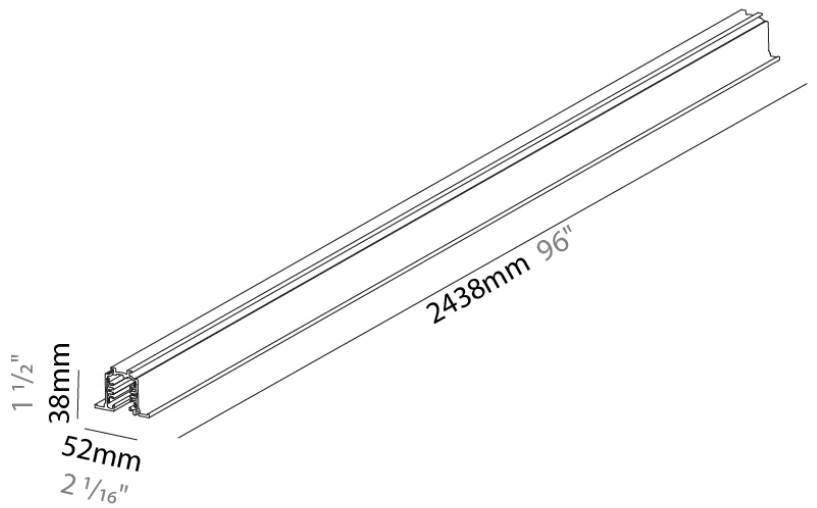

A3T065- COMPONENTS TRACK

STRR4800-

DESCRIPTION

Track - 8' Recessed Mount 3-Circuit Track - Gray

GENERAL

Brand: Prolicht

Division: Architectural

Mounting Type: Track

PHYSICAL

Shape: Rectangle

Length (mm): 2438

Length (in): 96

Width (mm): 32

Width (in): 1 1/4

Height (mm): 38

Height (in): 1 1/2

Fixture Finish: WHI / BLK / GRY

Fixture Material: Aluminum

RATINGS AND CERTIFICATIONS

Certified By: Certified for North American Standards

IP rating: IP20