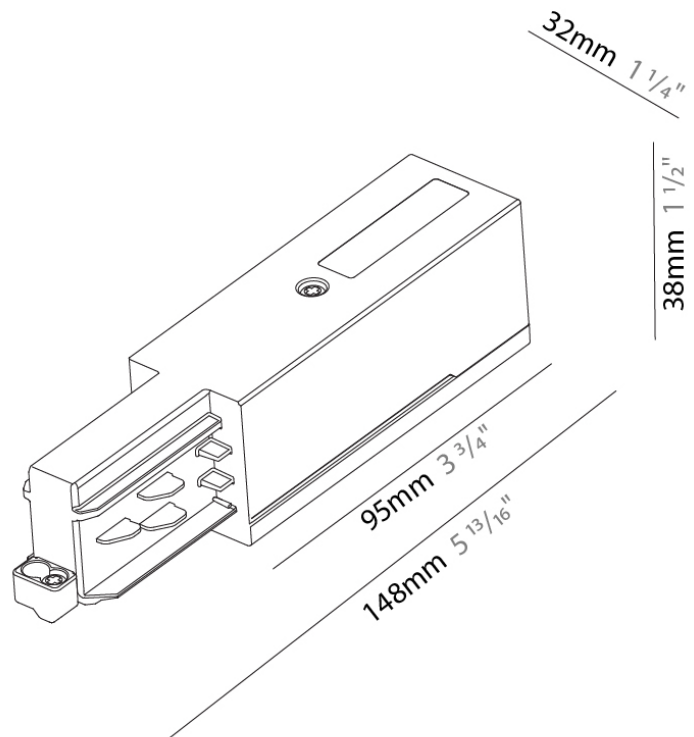

PROJECT	_____
TYPE	_____
NOTES	_____
QUANTITY	_____
DATE	_____

A3T065- COMPONENTS TRACK

STR121-

DESCRIPTION

Track - End Feed - Left Side

GENERAL

Brand: Prolicht

Division: Architectural

Mounting Type: Track

PHYSICAL

Length (mm): 148

Length (in): 5 ¹³/₁₆

Width (mm): 32

Width (in): 1 ¹/₄

Height (mm): 38

Height (in): 1 ¹/₂

Fixture Finish: WHI / BLK / GRY

Fixture Material: Aluminum

RATINGS AND CERTIFICATIONS

Certified By: Certified for North American Standards

IP rating: IP20

A