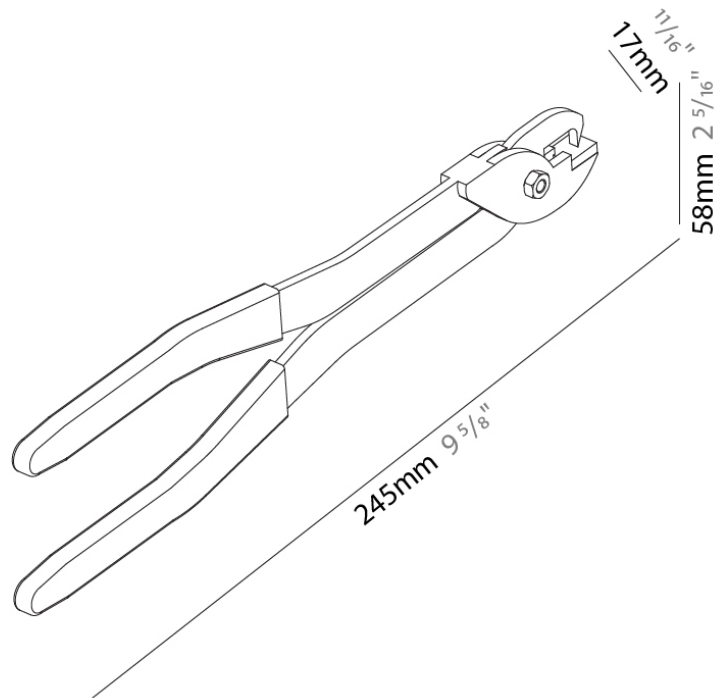

PROJECT	_____
TYPE	_____
NOTES	_____
QUANTITY	_____
DATE	_____

A3T065- COMPONENTS TRACK

STRV120

DESCRIPTION

Cutting Tool for Track Conductors

GENERAL

Brand: Prolicht

Division: Architectural

Mounting Type: Track

PHYSICAL

Length (mm): 245

Length (in): 9 ⁵/₈

Height (mm): 58

Height (in): 2 ⁵/₁₆

Fixture Material: Aluminum

ELECTRICAL

Driver Included: No

RATINGS AND CERTIFICATIONS

Certified By: Certified for North American Standards

IP rating: IP20