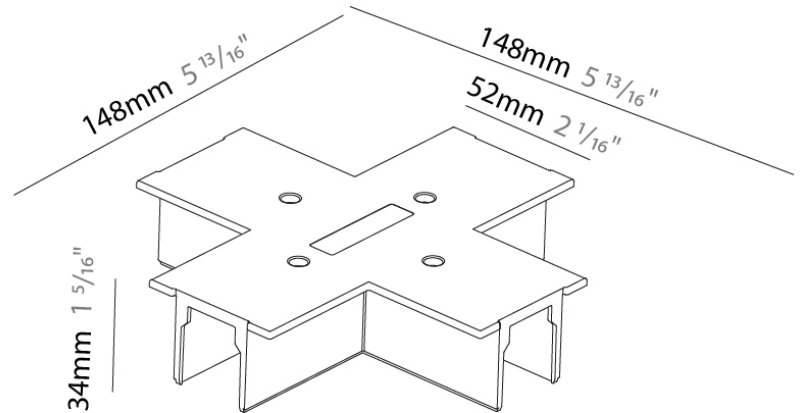

A3T065- COMPONENTS TRACK

PROJECT _____

TYPE _____

NOTES _____

QUANTITY _____

DATE _____

STR9017R-

DESCRIPTION

Track - Cover Cross Connector

GENERAL

Brand: Prolicht

Division: Architectural

Mounting Type: Track

PHYSICAL

Length (mm): 148

Length (in): 5 ¹³/₁₆

Width (mm): 148

Width (in): 5 ¹³/₁₆

Height (mm): 34

Height (in): 1 ⁵/₁₆

Fixture Finish: WHI / BLK / GRY

Fixture Material: Aluminum

A