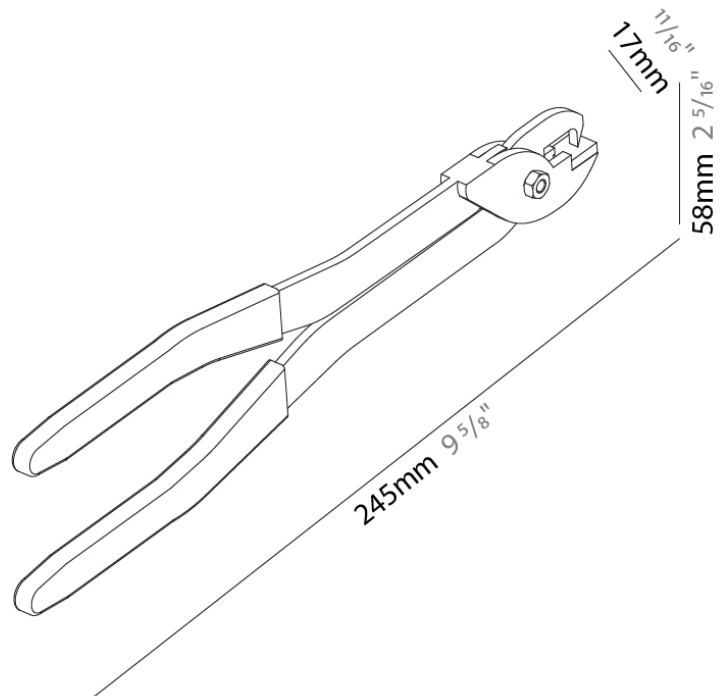

PROJECT	_____
TYPE	_____
NOTES	_____
QUANTITY	_____
DATE	_____

A3T065- COMPONENTS TRACK

STRV120

DESCRIPTION

Cutting Tool for Track Conductors

GENERAL

Brand: Prolicht

Division: Architectural

Mounting Type: Track

PHYSICAL

Length (mm): 245

Length (in): 9 ⁵/₈

Height (mm): 58

Height (in): 2 ⁵/₁₆

Fixture Material: Aluminum

ELECTRICAL

Driver Included: No

RATINGS AND CERTIFICATIONS

Certified By: Certified for North American Standards

IP rating: IP20

A