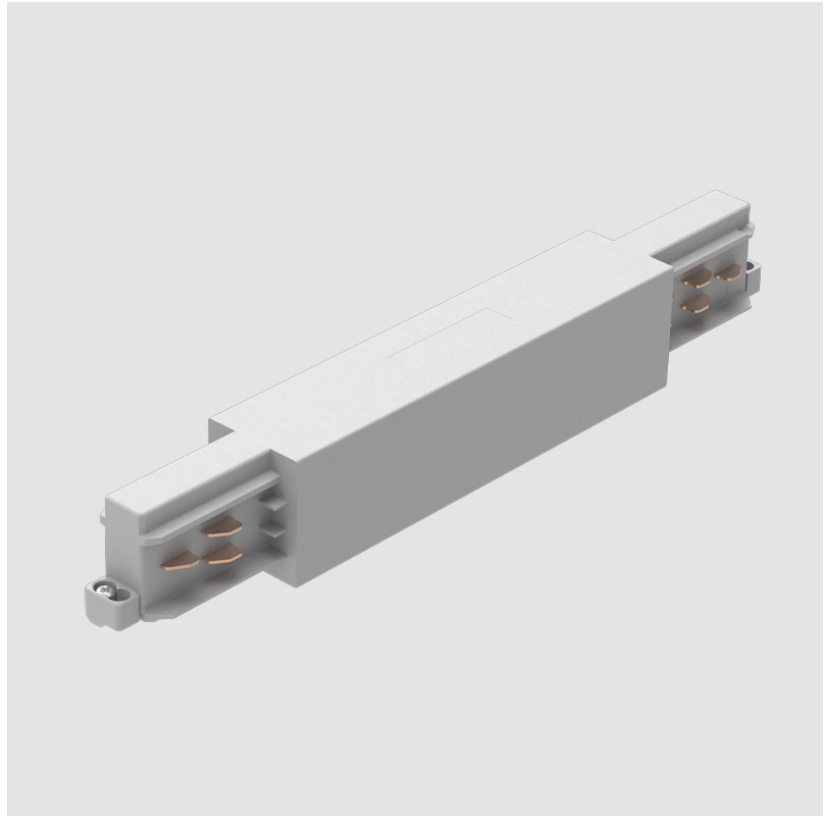

Width (in): 1 ¹/₄

Height (mm): 38

Height (in): 1 ¹/₂

Fixture Finish: WHI / BLK / GRY

Fixture Material: Aluminum

RATINGS AND CERTIFICATIONS

Certified By: Certified for North American Standards

IP rating: IP20

PROJECT	
TYPE	
NOTES	
QUANTITY	
DATE	

A3T065- COMPONENTS TRACK

STR141-

DESCRIPTION

Track - Central Feed -

GENERAL

Brand: Prolicht
 Division: Architectural
 Mounting Type: Track

PHYSICAL

Length (mm): 254
 Length (in): 10
 Width (mm): 32
 Width (in): 1 1/4
 Height (mm): 38
 Height (in): 1 5/16
 Fixture Finish: WHI / BLK / GRY
 Fixture Material: Aluminum

RATINGS AND CERTIFICATIONS

Certified By: Certified for North American Standards
 IP rating: IP20

A3T065- COMPONENTS TRACK

STR2100-

DESCRIPTION

Track - Straight Connector -

GENERAL

Brand: Prolicht

Division: Architectural

Mounting Type: Track