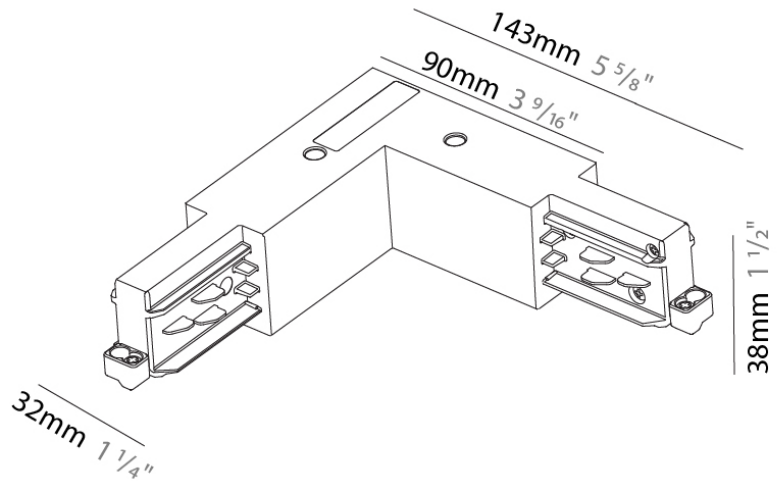

Length (mm): 254
 Length (in): 10
 Width (mm): 32
 Width (in): 1 1/4
 Height (mm): 38
 Height (in): 1 5/16
 Fixture Finish: WHI / BLK / GRY
 Fixture Material: Aluminum

RATINGS AND CERTIFICATIONS

Certified By: Certified for North American Standards
 IP rating: IP20

Length (in): 14 ⁹/₁₆

Width (mm): 32

Width (in): 1 ¹/₄

Height (mm): 38

Height (in): 1 ⁵/₁₆

Fixture Finish: WHI / BLK / GRY

Fixture Material: Aluminum

RATINGS AND CERTIFICATIONS

Height (mm): 38

Height (in): 1 ¹/₂

Fixture Finish: WHI / BLK / GRY

Fixture Material: Aluminum

RATINGS AND CERTIFICATIONS

Certified By: Certified for North American Standards

IP rating: IP20

A

Mounting Type: Track

PHYSICAL

Length (mm): 148

Length (in): 5 ¹³/₁₆

Width (mm): 148

Width (in): 5 ¹³/₁₆

Height (mm): 38

Height (in): 1 ¹/₂