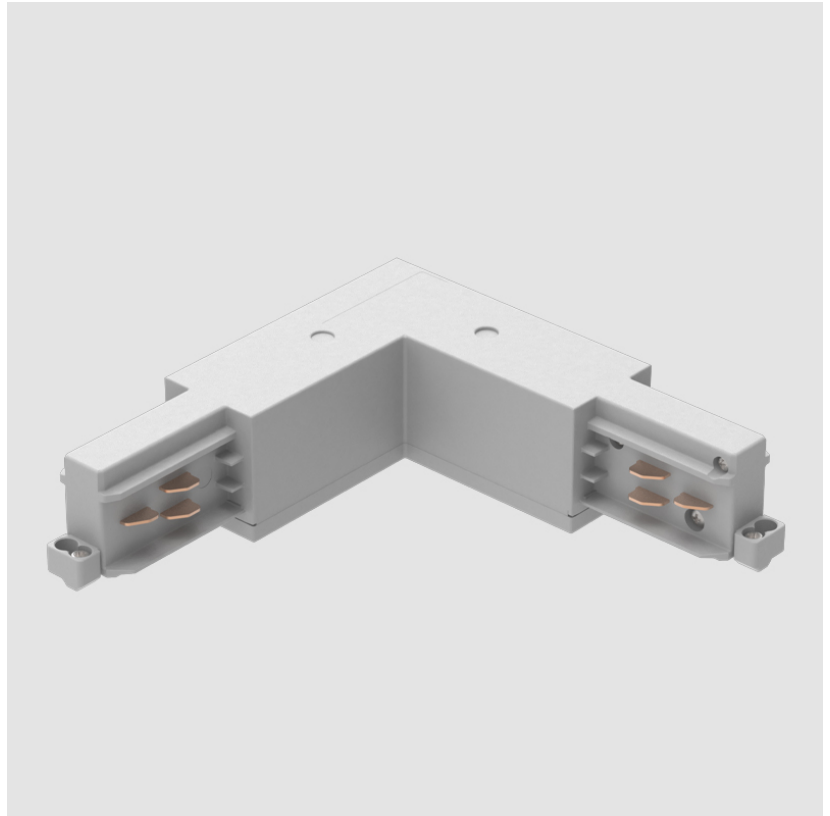

Length (in): 5 ⁵/₈

Width (mm): 32

Width (in): 1 ¹/₄

Height (mm): 38

Height (in): 1 ¹/₂

Fixture Finish: WHI / BLK / GRY

Fixture Material: Aluminum

RATINGS AND CERTIFICATIONS

Certified By: Certified for North American Standards

IP rating: IP20

A3T065- COMPONENTS TRACK

STR3500-

DESCRIPTION

Track - 3-Circuit L-Connector, Inside Corner (Feedable)

GENERAL

Brand: Prolicht