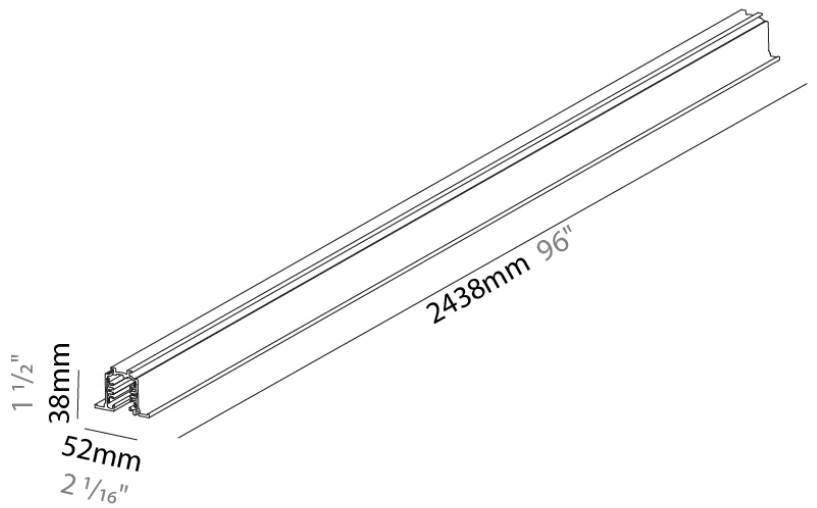

Length (mm): 1219

Length (in): 48

Width (mm): 32

Width (in): 1 1/4

Height (mm): 38

Height (in): 1 1/2

Fixture Finish: WHI / BLK / GRY

Fixture Material: Aluminum

Width (in): 1 1/4

Height (mm): 38

Height (in): 1 1/2

Fixture Finish: WHI / BLK / GRY

Fixture Material: Aluminum

RATINGS AND CERTIFICATIONS

Certified By: Certified for North American Standards

IP rating: IP20