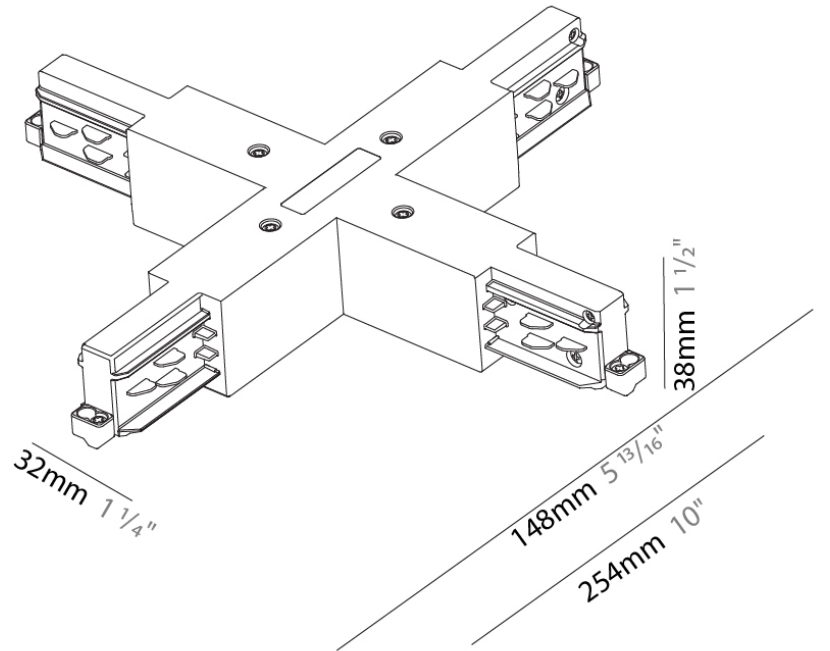

A3T065- COMPONENTS TRACK

STR380-

DESCRIPTION

Track - X-Connector (Feedable) -

GENERAL

Brand: Prolicht
Division: Architectural
Mounting Type: Track

PHYSICAL

Length (mm): 148
Length (in): 5 ¹³/₁₆"
Width (mm): 148
Width (in): 5 ¹³/₁₆"
Height (mm): 38
Height (in): 1 ¹/₂"
Fixture Finish: WHI / BLK / GRY
Fixture Material: Aluminum

RATINGS AND CERTIFICATIONS

Certified By: Certified for North American Standards
IP rating: IP20