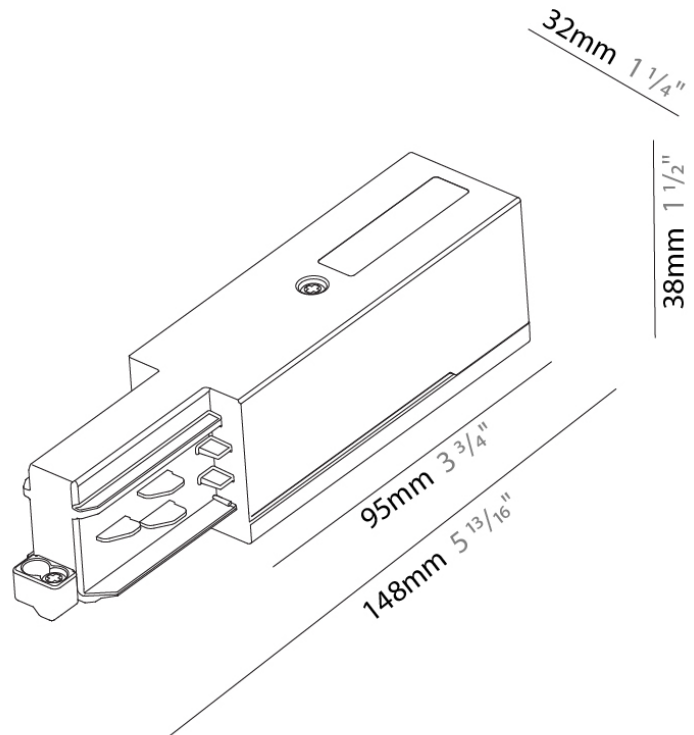

PHYSICAL

Length (mm): 148

Length (in): 5 ¹³/₁₆

Width (mm): 32

Width (in): 1 ¹/₄

Height (mm): 38

Height (in): 1 ¹/₂

Fixture Finish: WHI / BLK / GRY

Fixture Material: Aluminum

RATINGS AND CERTIFICATIONS

Certified By: Certified for North American Standards

IP rating: IP20

A3T065- COMPONENTS TRACK

STR121-

DESCRIPTION

Track - End Feed - Left Side

Width (in): 1 ¹/₄

Height (mm): 38

Height (in): 1 ¹/₂

Fixture Finish: WHI / BLK / GRY

Fixture Material: Aluminum

RATINGS AND CERTIFICATIONS

Certified By: Certified for North American Standards

IP rating: IP20

Length (mm): 254
 Length (in): 10
 Width (mm): 32
 Width (in): 1 1/4
 Height (mm): 38
 Height (in): 1 5/16
 Fixture Finish: WHI / BLK / GRY
 Fixture Material: Aluminum

RATINGS AND CERTIFICATIONS

Certified By: Certified for North American Standards
 IP rating: IP20