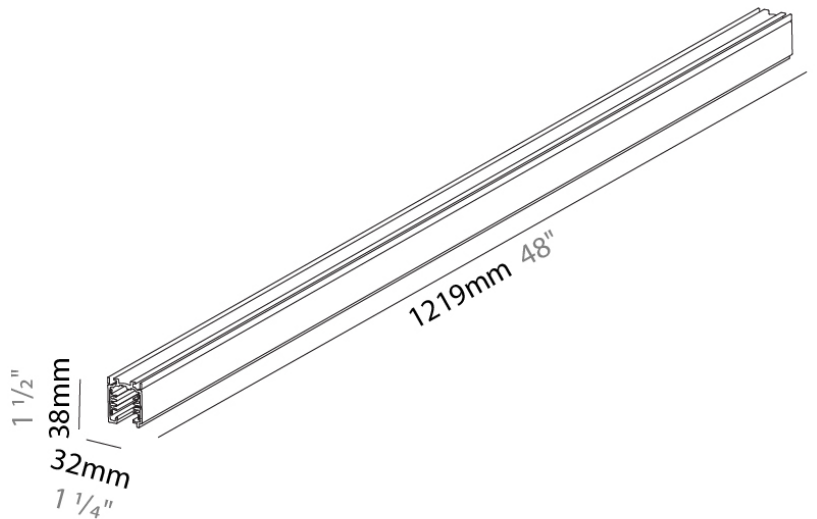

A3T065- COMPONENTS TRACK

STRS4400-

DESCRIPTION

Track - 4' Surface Mount 3-Circuit Track

GENERAL

Brand: Prolicht

Division: Architectural

Mounting Type: Track

PHYSICAL

Shape: Rectangle

Length (mm): 1219

Length (in): 48

Width (mm): 32

Width (in): 1 1/4

Height (mm): 38

Height (in): 1 1/2

Fixture Finish: WHI / BLK / GRY

Fixture Material: Aluminum

ELECTRICAL

Driver Included: No

RATINGS AND CERTIFICATIONS

Certified By: Certified for North American Standards

IP rating: IP20