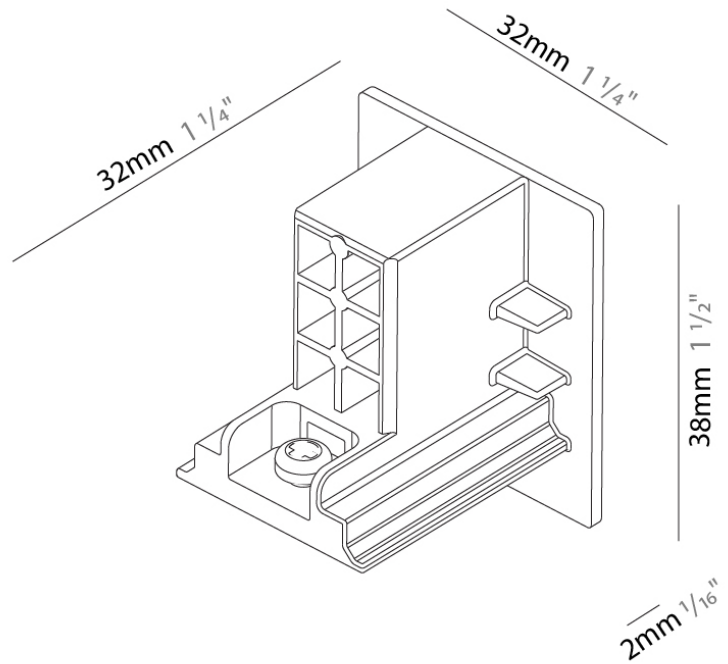

A3T065- COMPONENTS SURFACE

STR4100-

DESCRIPTION

Track - Surface - End Cap -

GENERAL

Brand: Prolicht

Division: Architectural

Mounting Type: Surface

PHYSICAL

Length (mm): 32

Length (in): 1 1/4"

Width (mm): 32

Width (in): 1 1/4"

Height (mm): 38

Height (in): 1 1/2"

Fixture Finish: WHI / BLK / GRY

Fixture Material: Aluminum

RATINGS AND CERTIFICATIONS

Certified By: Certified for North American Standards

IP rating: IP20