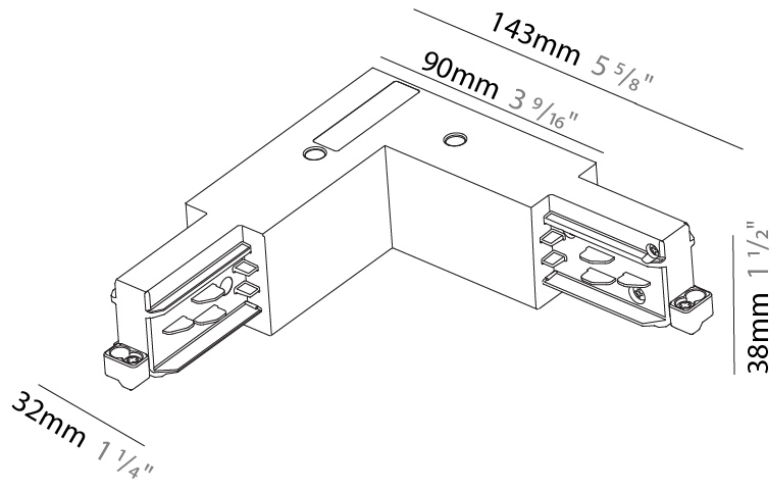

PROJECT	
TYPE	
NOTES	
QUANTITY	
DATE	

A3T065- COMPONENTS TRACK

STR3400-

DESCRIPTION

Track - L-Connector, Outside Corner (Feedable) -

GENERAL

Brand: Prolicht
Division: Architectural
Mounting Type: Track

PHYSICAL

Length (mm): 143
Length (in): 5 ⁵/₈
Width (mm): 32
Width (in): 1 ¹/₄
Height (mm): 38
Height (in): 1 ¹/₂
Fixture Finish: WHI / BLK / GRY
Fixture Material: Aluminum

RATINGS AND CERTIFICATIONS

Certified By: Certified for North American Standards
IP rating: IP20