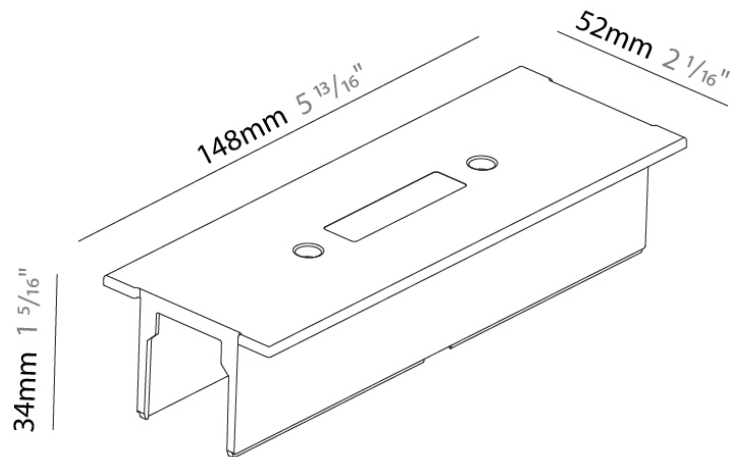

A3T065- COMPONENTS TRACK

STR9010R-

DESCRIPTION

Track - Cover Mid Power Supply

GENERAL

Brand: Prolicht

Division: Architectural

Mounting Type: Track

PHYSICAL

Length (mm): 148

Length (in): 5 ¹³/₁₆

Width (mm): 52

Width (in): 2 ¹/₁₆

Height (mm): 34

Height (in): 1 ⁵/₁₆

Fixture Finish: WHI / BLK / GRY

Fixture Material: Aluminum