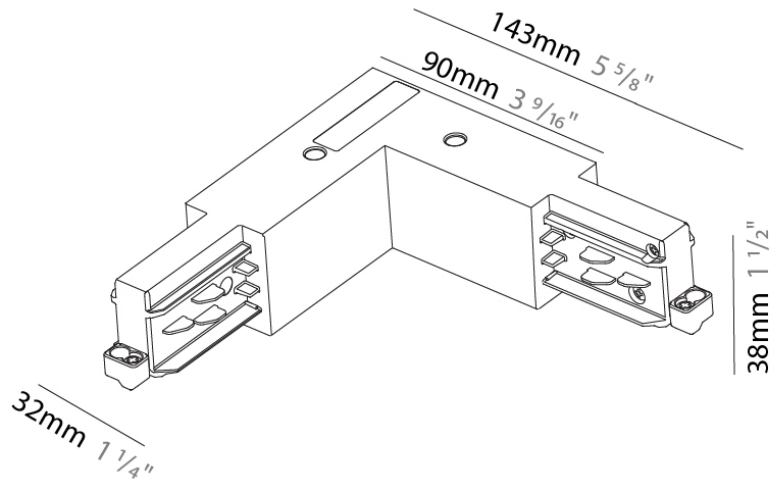

A3T065- COMPONENTS TRACK

STR3400-

DESCRIPTION

Track - L-Connector, Outside Corner (Feedable) -

GENERAL

Brand: Prolicht

Division: Architectural

Mounting Type: Track

PHYSICAL

Length (mm): 143

Length (in): 5 ⁵/₈

Width (mm): 32

Width (in): 1 ¹/₄

Height (mm): 38

Height (in): 1 ¹/₂

Fixture Finish: WHI / BLK / GRY

Fixture Material: Aluminum

RATINGS AND CERTIFICATIONS

Certified By: Certified for North American Standards

IP rating: IP20