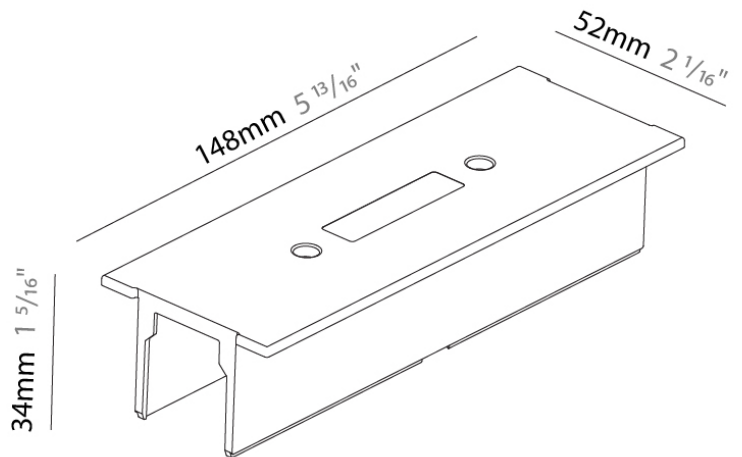

Width (in): 2 ¹/₁₆

Height (mm): 34

Height (in): 1 ⁵/₁₆

Fixture Finish: WHI / BLK / GRY

Fixture Material: Aluminum

RATINGS AND CERTIFICATIONS

IP rating: IP20

A3T065- COMPONENTS TRACK

Length (mm): 148

Length (in): 5 ¹³/₁₆

Width (mm): 52

Width (in): 2 ¹/₁₆

Height (mm): 34

Height (in): 1 ⁵/₁₆

Fixture Finish: WHI / BLK / GRY

Fixture Material: Aluminum