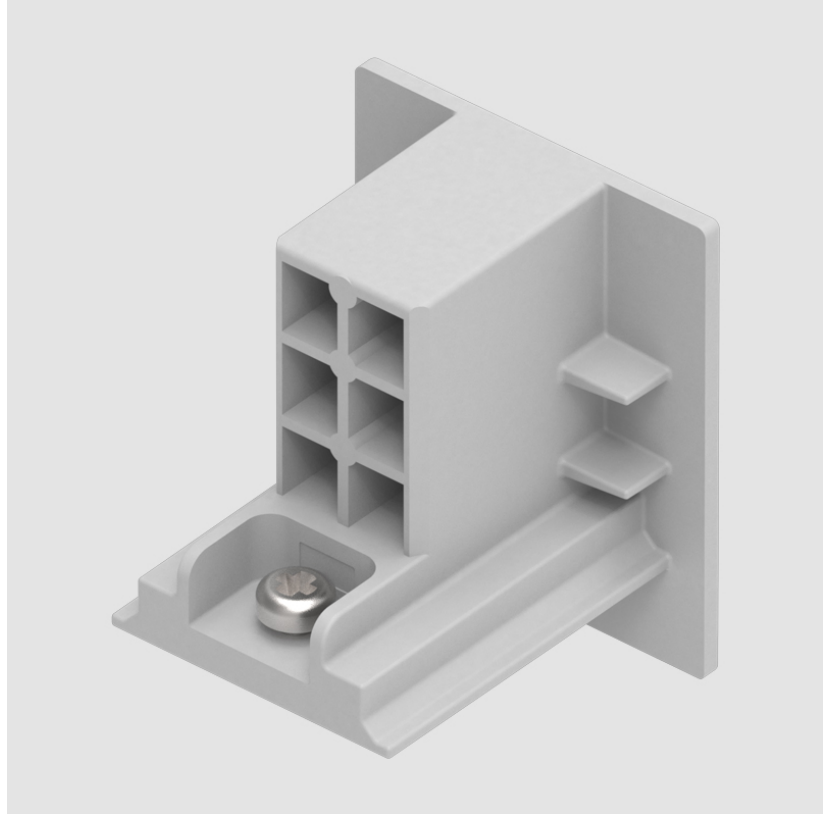

A3T065- COMPONENTS SURFACE

STR4100-

DESCRIPTION

Track - Surface - End Cap -

GENERAL

Brand: Prolicht

Division: Architectural

Mounting Type: Surface

PHYSICAL

Length (mm): 32

Length (in): 1 ¼

Width (mm): 32

Width (in): 1 ¼

Height (mm): 38

Height (in): 1 ½

Fixture Finish: WHI / BLK / GRY

Fixture Material: Aluminum

RATINGS AND CERTIFICATIONS

Certified By: Certified for North American Standards

IP rating: IP20