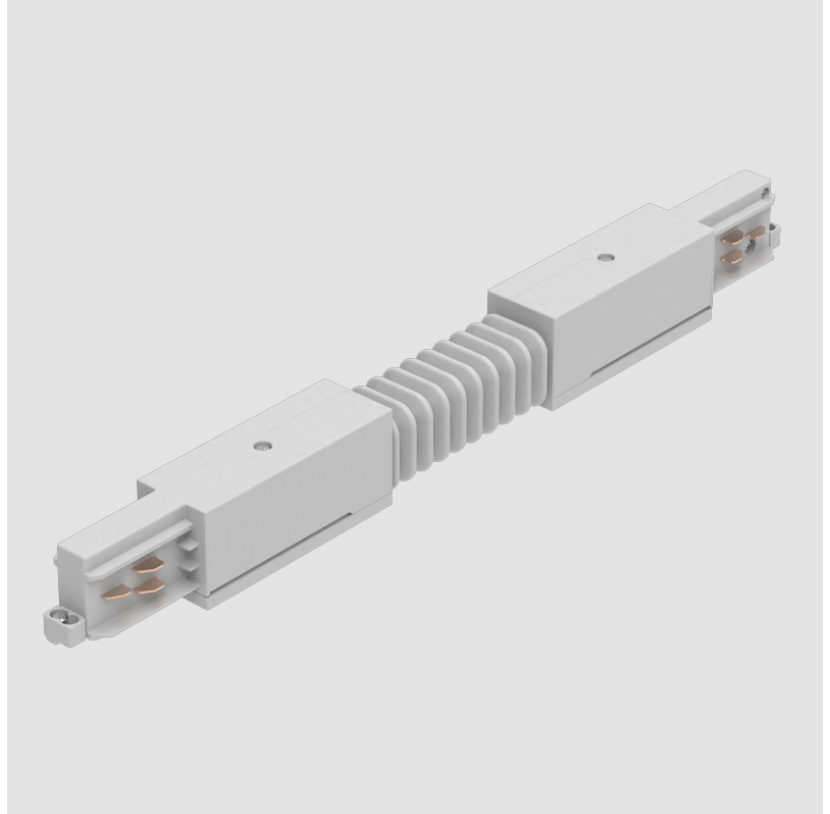

PROJECT	
TYPE	
NOTES	
QUANTITY	
DATE	

A3T065- COMPONENTS TRACK

STR2300-

DESCRIPTION

Track - Flexible Connector -

GENERAL

Brand: Prolicht

Division: Architectural

Mounting Type: Track

PHYSICAL

Length (mm): 370

Length (in): 14 ⁹/₁₆

Width (mm): 32

Width (in): 1 ¹/₄

Height (mm): 38

Height (in): 1 ⁵/₁₆

Fixture Finish: WHI / BLK / GRY

Fixture Material: Aluminum

RATINGS AND CERTIFICATIONS

Certified By: Certified for North American Standards

IP rating: IP20

A