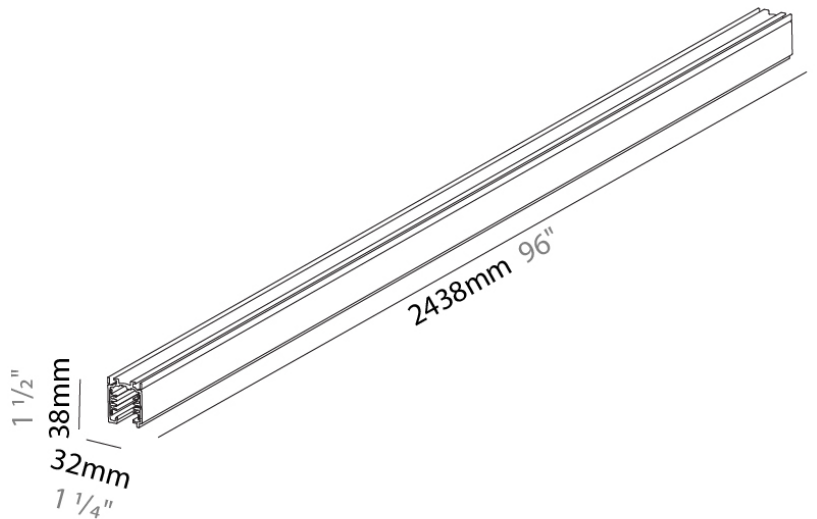

A3T065- COMPONENTS TRACK

STRS4800-

DESCRIPTION

Track - 8' Surface Mount 3-Circuit Track

GENERAL

Brand: Prolicht

Division: Architectural

Mounting Type: Track

PHYSICAL

Shape: Rectangle

Length (mm): 2438

Length (in): 96"

Width (mm): 32

Width (in): 1 1/4"

Height (mm): 38

Height (in): 1 1/2"

Fixture Finish: WHI / BLK / GRY

Fixture Material: Aluminum

ELECTRICAL

Driver Included: No

RATINGS AND CERTIFICATIONS

Certified By: Certified for North American Standards

IP rating: IP20