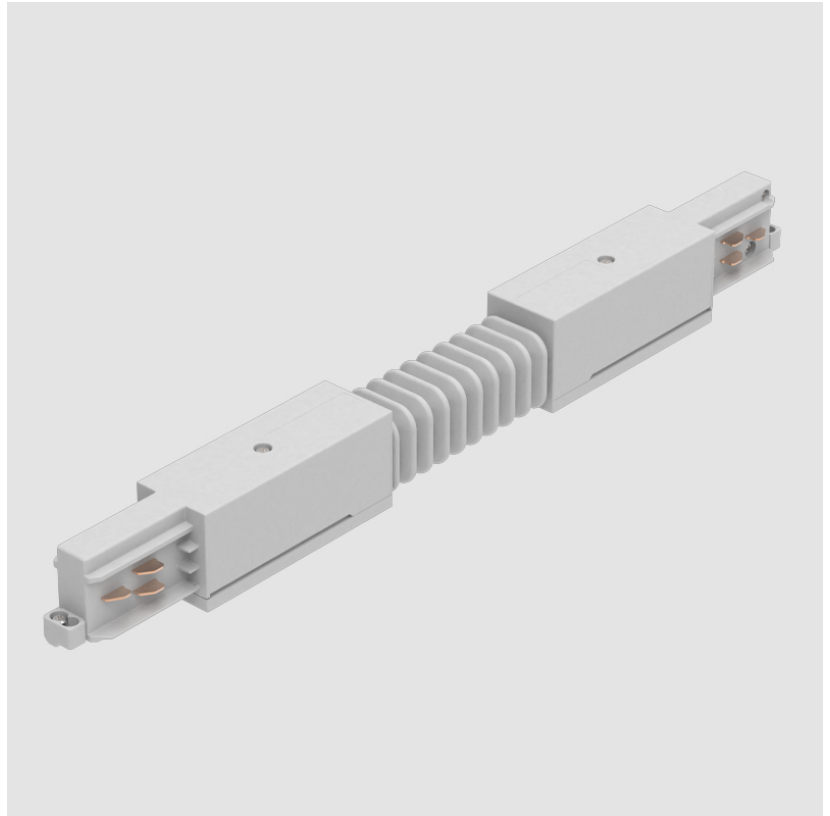

A3T065- COMPONENTS TRACK

STR1110-

DESCRIPTION

Track - End Feed - Right Side

GENERAL

Brand: Prolicht

Division: Architectural

Mounting Type: Track

DESCRIPTION

Track - Flexible Connector -

GENERAL

Brand: Prolicht

Division: Architectural

Mounting Type: Track

PHYSICAL

Length (mm): 370

Length (in): 14 ⁹/₁₆

Width (mm): 32

Width (in): 1 ¹/₄

Height (mm): 38

Height (in): 1 ⁵/₁₆

Fixture Finish: WHI / BLK / GRY

Fixture Material: Aluminum

RATINGS AND CERTIFICATIONS

Certified By: Certified for North American Standards

IP rating: IP20

PROJECT	
TYPE	
NOTES	
QUANTITY	
DATE	

A3T065- COMPONENTS TRACK

STR3400-

DESCRIPTION

Track - L-Connector, Outside Corner (Feedable) -

GENERAL