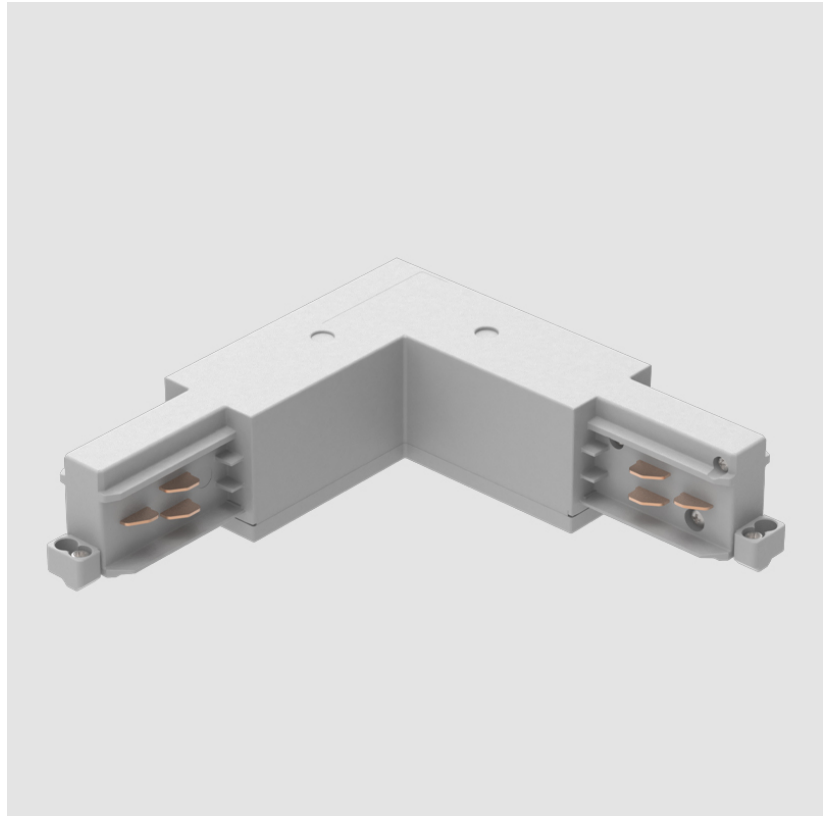

Height (in): 1 ¹/₂

Fixture Finish: WHI / BLK / GRY

Fixture Material: Aluminum

RATINGS AND CERTIFICATIONS

Certified By: Certified for North American Standards

IP rating: IP20

A3T065- COMPONENTS TRACK

STR380-

DESCRIPTION

Track - X-Connector (Feedable) -

GENERAL

Brand: Prolicht
 Division: Architectural
 Mounting Type: Track

PHYSICAL

Length (mm): 148
 Length (in): 5 ¹³/₁₆"
 Width (mm): 148
 Width (in): 5 ¹³/₁₆"
 Height (mm): 38
 Height (in): 1 ¹/₂"
 Fixture Finish: WHI / BLK / GRY
 Fixture Material: Aluminum