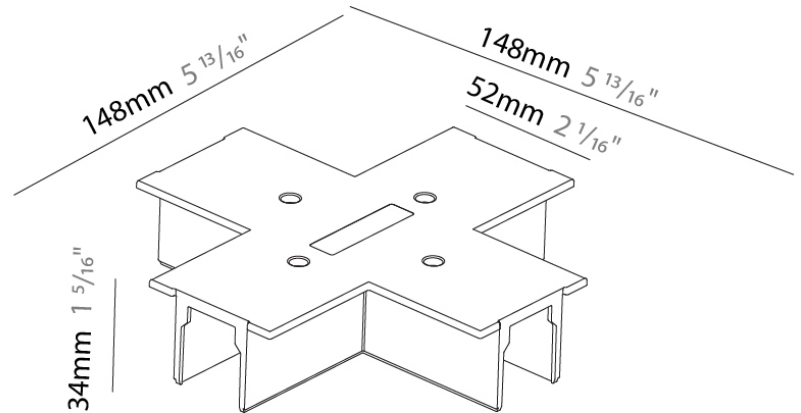

Length (mm): 148

Length (in): 5 ¹³/₁₆

Width (mm): 148

Width (in): 5 ¹³/₁₆

Height (mm): 34

Height (in): 1 ⁵/₁₆

Fixture Finish: WHI / BLK / GRY

Fixture Material: Aluminum

PHYSICAL

Length (mm): 32

Length (in): 1 ¼

Width (mm): 32

Width (in): 1 ¼

Height (mm): 38

Height (in): 1 ½

Fixture Finish: WHI / BLK / GRY