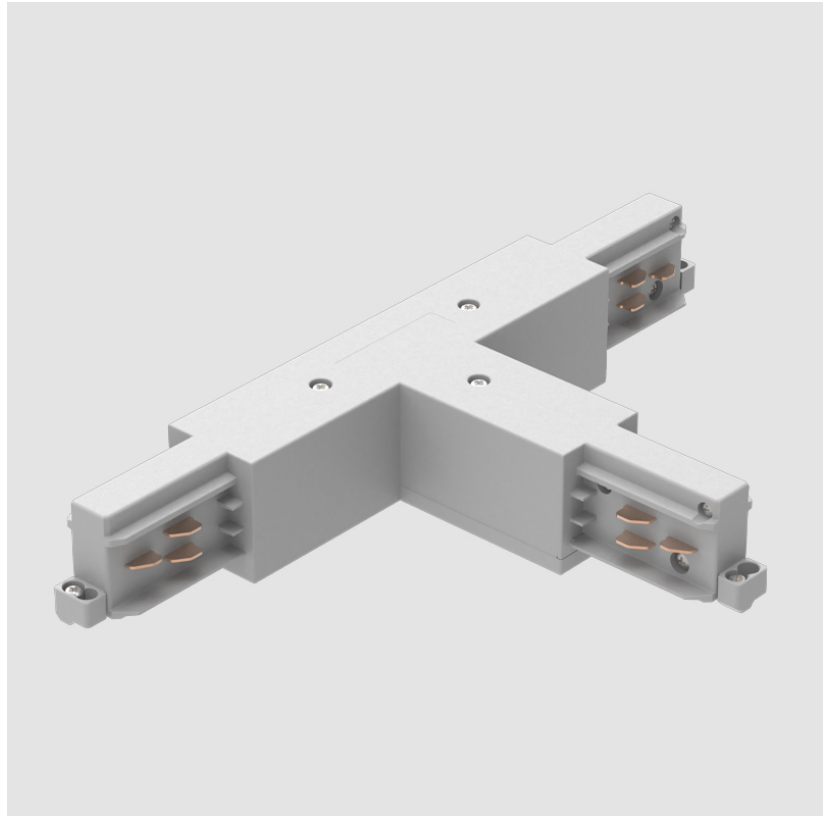

A3T065- COMPONENTS TRACK

STR3900-

DESCRIPTION

Track - T-Connector, Inside (Feedable) -

GENERAL

Brand: Prolicht
Division: Architectural
Mounting Type: Track

PHYSICAL

Length (mm): 254
Length (in): 10
Width (mm): 143
Width (in): $5 \frac{13}{16}$
Height (mm): 38
Height (in): $1 \frac{1}{2}$
Fixture Finish: WHI / BLK / GRY
Fixture Material: Aluminum

RATINGS AND CERTIFICATIONS

Certified By: Certified for North American Standards
IP rating: IP20