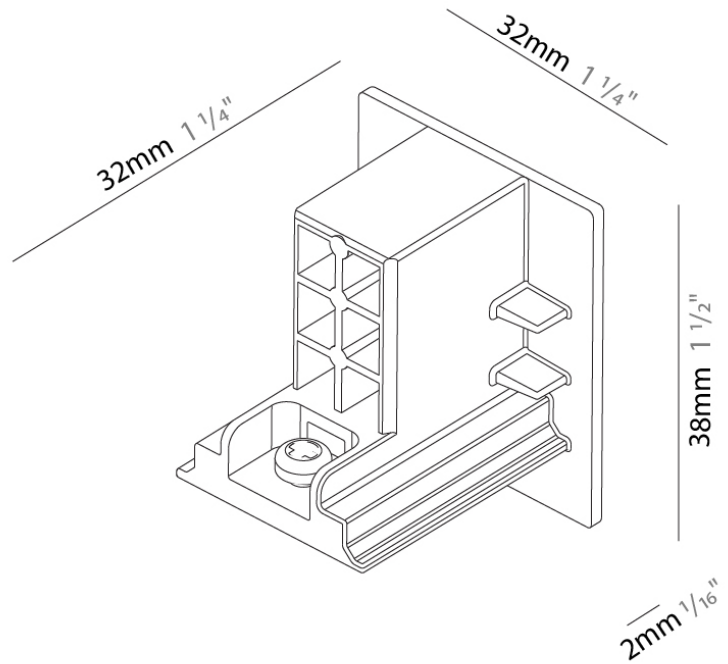

A3T065- COMPONENTS SURFACE

STR4100-

DESCRIPTION

Track - Surface - End Cap -

GENERAL

Brand: Prolicht

Division: Architectural

Mounting Type: Surface

PHYSICAL

Length (mm): 32

Length (in): 1 ¼

Width (mm): 32

Width (in): 1 ¼

Height (mm): 38

Height (in): 1 ½

Fixture Finish: WHI / BLK / GRY

Fixture Material: Aluminum

RATINGS AND CERTIFICATIONS

Certified By: Certified for North American Standards

IP rating: IP20