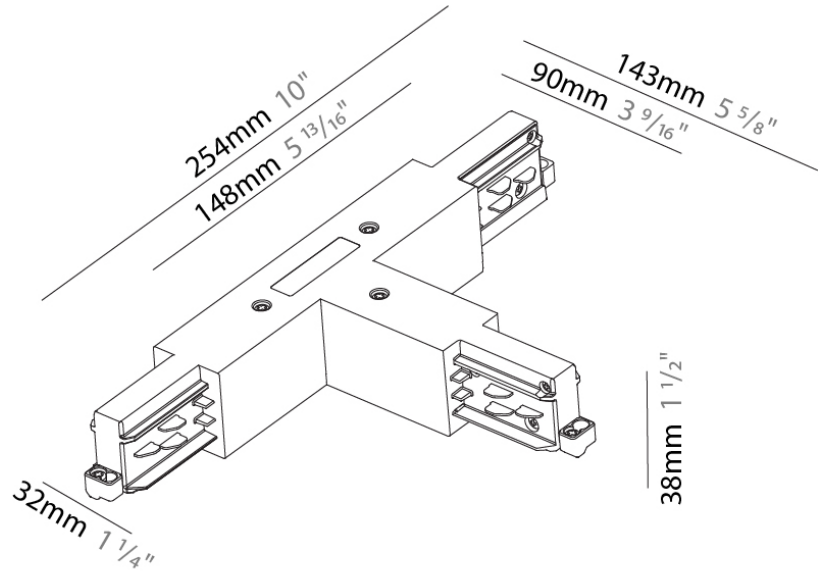

A3T065- COMPONENTS TRACK

STR3900-

DESCRIPTION

Track - T-Connector, Inside (Feedable) -

GENERAL

Brand: Prolicht
Division: Architectural
Mounting Type: Track

PHYSICAL

Length (mm): 254
Length (in): 10
Width (mm): 143
Width (in): $5 \frac{13}{16}$
Height (mm): 38
Height (in): $1 \frac{1}{2}$
Fixture Finish: WHI / BLK / GRY
Fixture Material: Aluminum

RATINGS AND CERTIFICATIONS

Certified By: Certified for North American Standards
IP rating: IP20