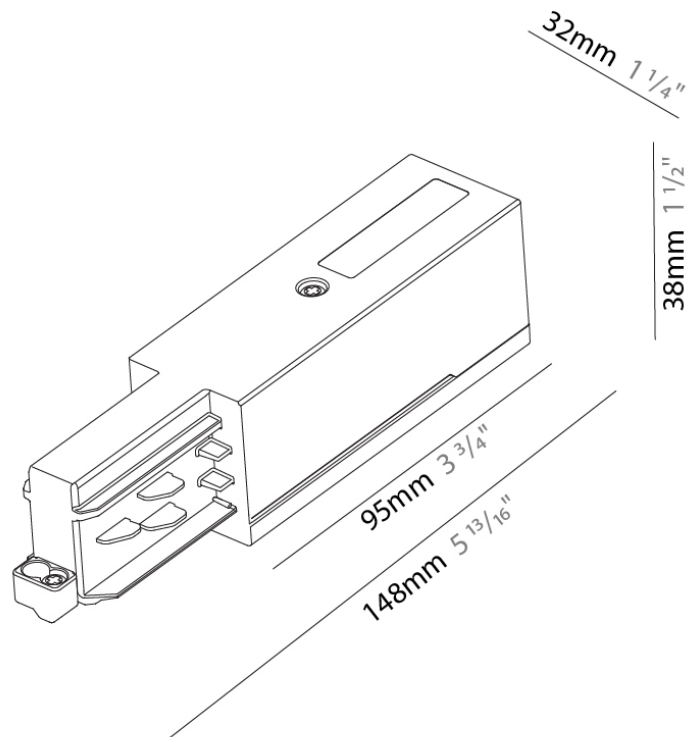

PROJECT	
TYPE	
NOTES	
QUANTITY	
DATE	

A3T065- COMPONENTS TRACK

STR1110-

DESCRIPTION

Track - End Feed - Right Side

GENERAL

Brand: Prolicht

Division: Architectural

Mounting Type: Track

PHYSICAL

Length (mm): 148

Length (in): 5 ¹³/₁₆

Width (mm): 32

Width (in): 1 ¹/₄

Height (mm): 38

Height (in): 1 ¹/₂

Fixture Finish: WHI / BLK / GRY

Fixture Material: Aluminum

RATINGS AND CERTIFICATIONS

Certified By: Certified for North American Standards

IP rating: IP20