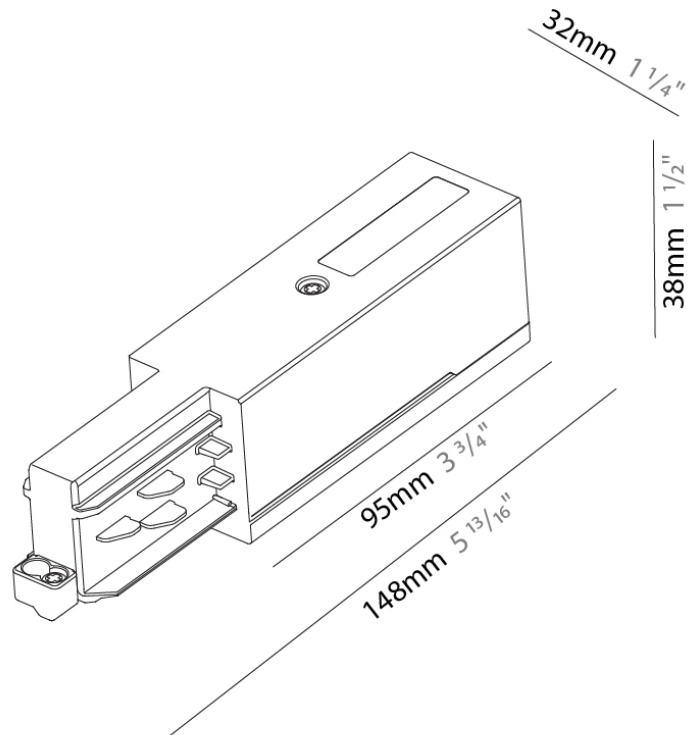

PHYSICAL

Length (mm): 148

Length (in): 5 ¹³/₁₆

Width (mm): 32

Width (in): 1 ¹/₄

Height (mm): 38

Height (in): 1 ¹/₂

Fixture Finish: WHI / BLK / GRY

Width (in): 1 ¹/₄

Height (mm): 38

Height (in): 1 ¹/₂

Fixture Finish: WHI / BLK / GRY

Fixture Material: Aluminum

RATINGS AND CERTIFICATIONS

Certified By: Certified for North American Standards

IP rating: IP20

Length (mm): 254
 Length (in): 10
 Width (mm): 32
 Width (in): 1 1/4
 Height (mm): 38
 Height (in): 1 5/16
 Fixture Finish: WHI / BLK / GRY
 Fixture Material: Aluminum

RATINGS AND CERTIFICATIONS

Certified By: Certified for North American Standards
 IP rating: IP20