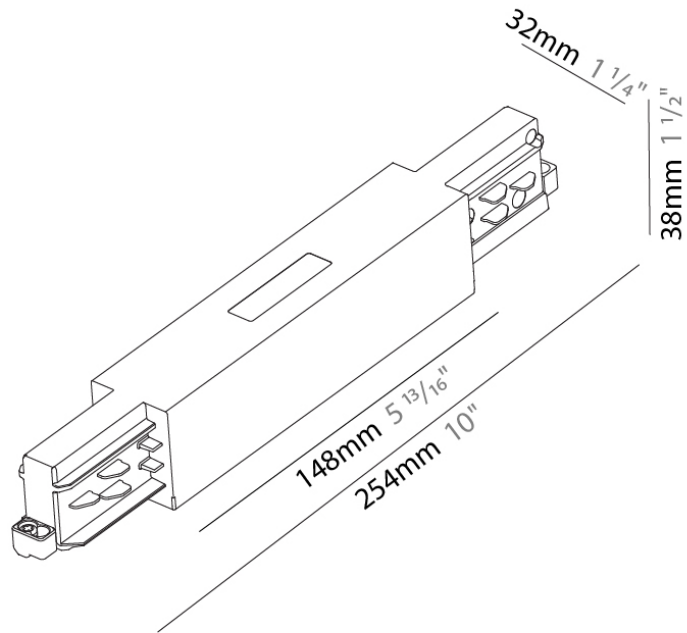

Width (in): 1 ¹/₄

Height (mm): 38

Height (in): 1 ¹/₂

Fixture Finish: WHI / BLK / GRY

Fixture Material: Aluminum

RATINGS AND CERTIFICATIONS

Certified By: Certified for North American Standards

IP rating: IP20

Length (mm): 254
 Length (in): 10
 Width (mm): 32
 Width (in): 1 1/4
 Height (mm): 38
 Height (in): 1 5/16
 Fixture Finish: WHI / BLK / GRY
 Fixture Material: Aluminum

RATINGS AND CERTIFICATIONS

Certified By: Certified for North American Standards
 IP rating: IP20