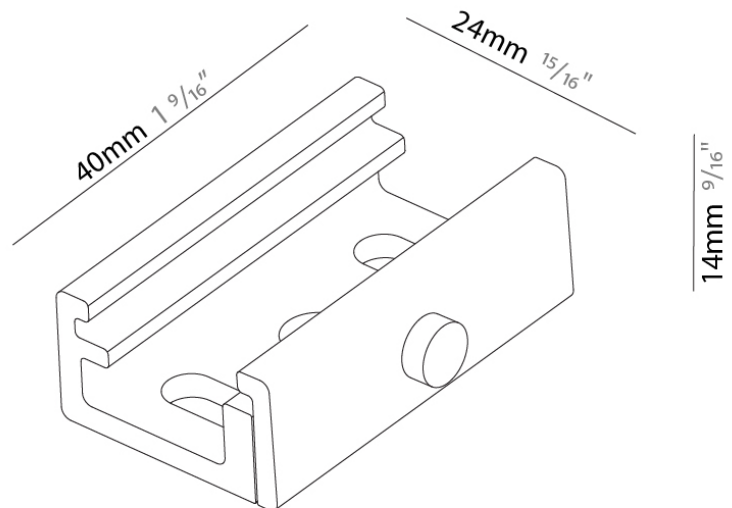

Length (mm): 254
 Length (in): 10
 Width (mm): 32
 Width (in): 1 1/4
 Height (mm): 38
 Height (in): 1 5/16
 Fixture Finish: WHI / BLK / GRY
 Fixture Material: Aluminum

RATINGS AND CERTIFICATIONS

Certified By: Certified for North American Standards
 IP rating: IP20

Division: Architectural

Mounting Type: Track

PHYSICAL

Length (mm): 40

Length (in): 1 ⁹/₁₆

Width (mm): 24

Width (in): 15/16

Height (mm): 14

Height (in): 9/16

Fixture Finish: WHI / BLK

Fixture Material: Aluminum

RATINGS AND CERTIFICATIONS

Certified By: Certified for North American Standards

IP rating: IP20

A3T065- COMPONENTS TRACK

STR521-