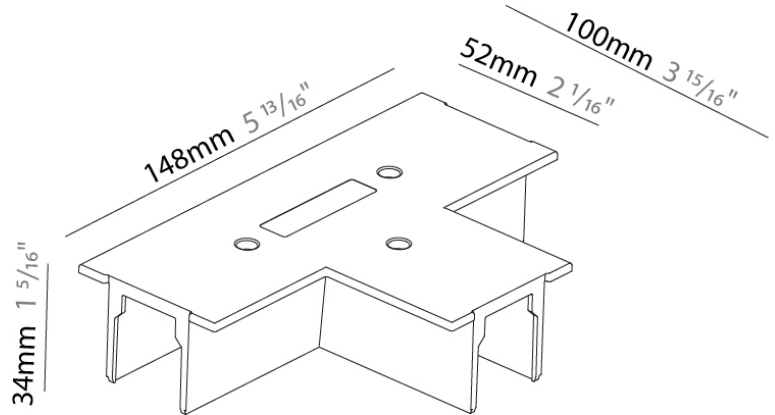

PROJECT	_____
TYPE	_____
NOTES	_____
QUANTITY	_____
DATE	_____

A3T065- COMPONENTS TRACK

STR9013R-

DESCRIPTION

Track - Cover T-Connector

GENERAL

Brand: Prolicht

Division: Architectural

Mounting Type: Track

PHYSICAL

Length (mm): 148

Length (in): $5 \frac{13}{16}$

Width (mm): 100

Width (in): $3 \frac{15}{16}$

Height (mm): 34

Height (in): $1 \frac{5}{16}$

Fixture Finish: WHI / BLK / GRY

Fixture Material: Aluminum

A