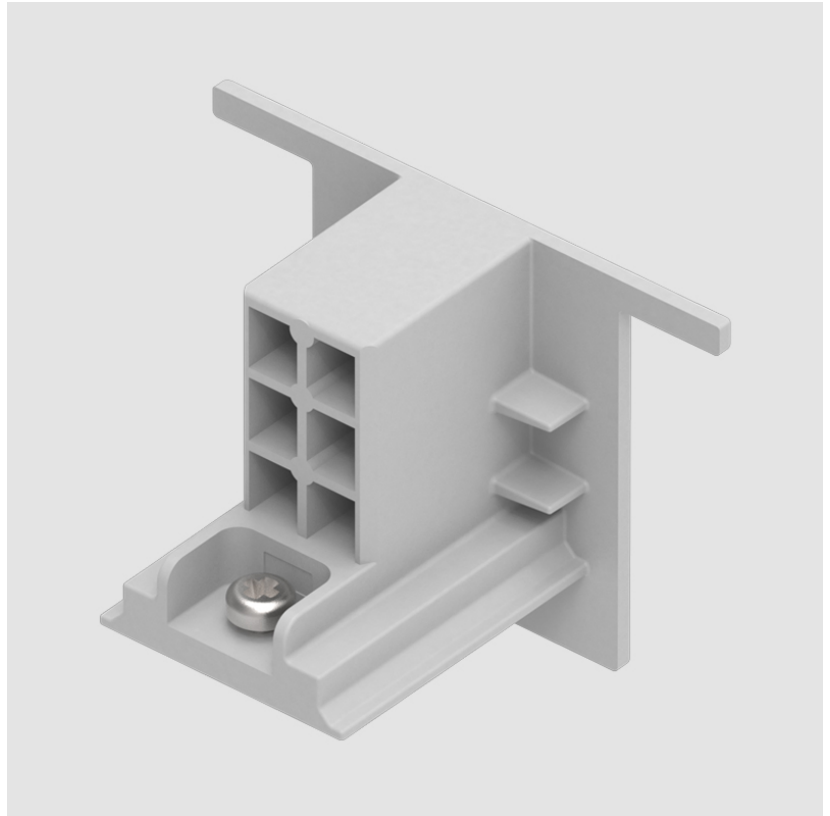

A3T065- COMPONENTS SURFACE

STRR4100-

DESCRIPTION

Track - Recessed - End Cap -

GENERAL

Brand: Prolicht

Division: Architectural

Mounting Type: Surface

PHYSICAL

Length (mm): 32

Length (in): 1 ¼

Width (mm): 32

Width (in): 1 ¼

Height (mm): 38

Height (in): 1 ½

Fixture Finish: WHI / BLK / GRY

Fixture Material: Aluminum

RATINGS AND CERTIFICATIONS

Certified By: Certified for North American Standards

IP rating: IP20