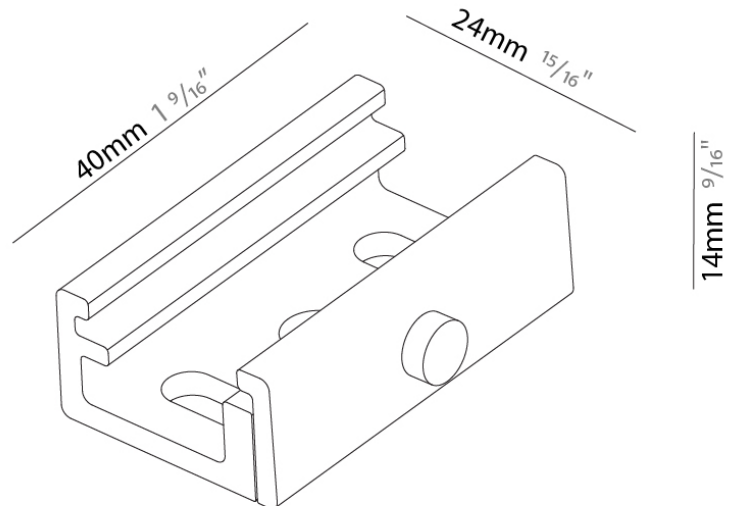

PROJECT	_____
TYPE	_____
NOTES	_____
QUANTITY	_____
DATE	_____

A3T065- COMPONENTS TRACK

STR512-

DESCRIPTION

Track - Ceiling Mounting Bracket

GENERAL

Brand: Prolicht

Division: Architectural

Mounting Type: Track

PHYSICAL

Length (mm): 40

Length (in): 1 ⁹/₁₆

Width (mm): 24

Width (in): 15/16

Height (mm): 14

Height (in): 9/16

Fixture Finish: WHI / BLK

Fixture Material: Aluminum

RATINGS AND CERTIFICATIONS

Certified By: Certified for North American Standards

IP rating: IP20