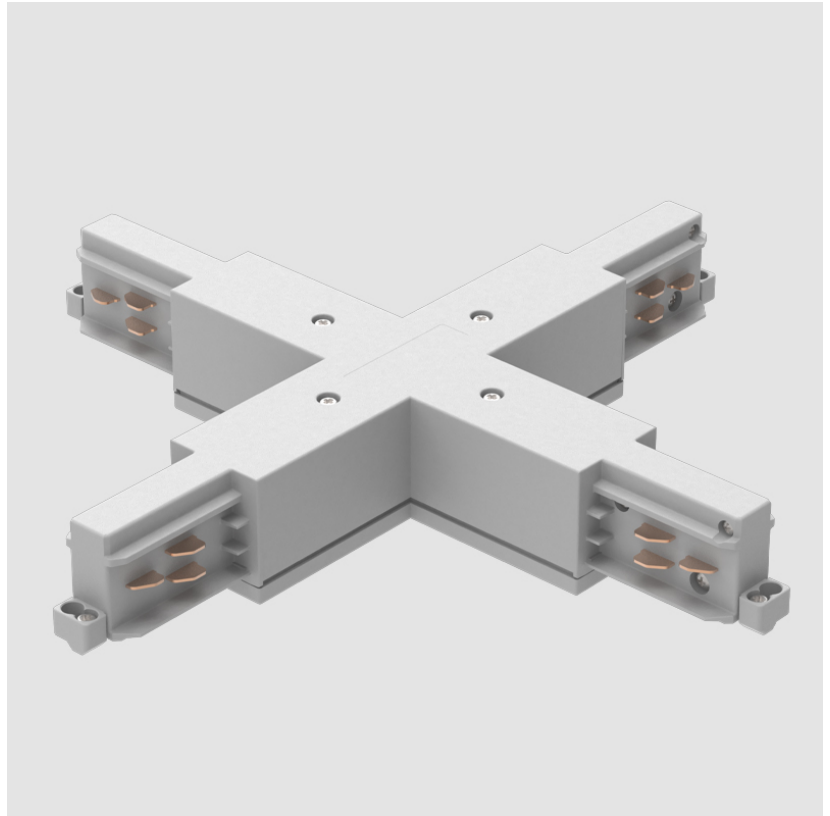

PROJECT	
TYPE	
NOTES	
QUANTITY	
DATE	

A3T065- COMPONENTS TRACK

STR380-

DESCRIPTION

Track - X-Connector (Feedable) -

GENERAL

Brand: Prolicht

Division: Architectural

Mounting Type: Track

PHYSICAL

Length (mm): 148

Length (in): 5 ¹³/₁₆

Width (mm): 148

Width (in): 5 ¹³/₁₆

Height (mm): 38

Height (in): 1 ¹/₂

Fixture Finish: WHI / BLK / GRY

Fixture Material: Aluminum

RATINGS AND CERTIFICATIONS

Certified By: Certified for North American Standards

IP rating: IP20