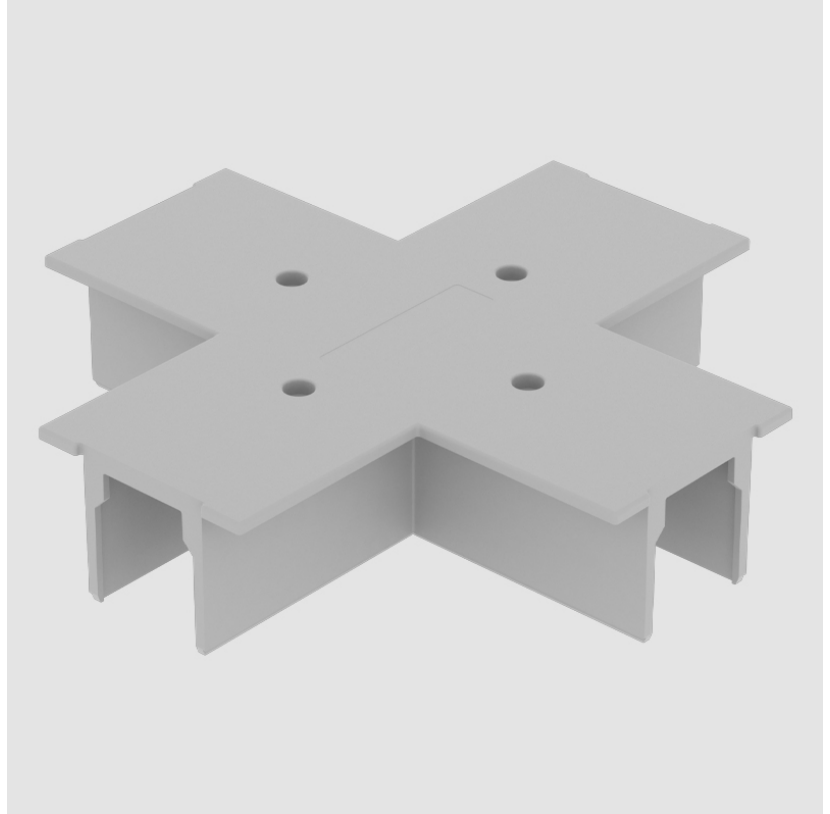

Length (mm): 148

Length (in): 5 ¹³/₁₆

Width (mm): 148

Width (in): 5 ¹³/₁₆

Height (mm): 34

Height (in): 1 ⁵/₁₆

Fixture Finish: WHI / BLK / GRY

Fixture Material: Aluminum