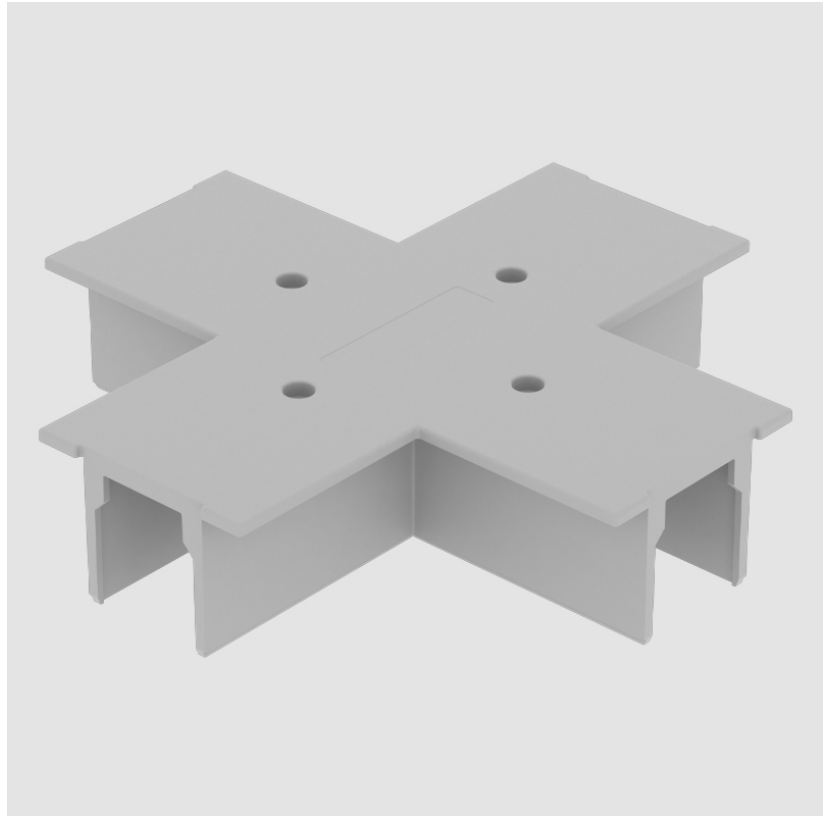

A3T065- COMPONENTS TRACK

PROJECT _____

TYPE _____

NOTES _____

QUANTITY _____

DATE _____

STR9017R-

DESCRIPTION

Track - Cover Cross Connector

GENERAL

Brand: Prolicht

Division: Architectural

Mounting Type: Track

PHYSICAL

Length (mm): 148

Length (in): 5 ¹³/₁₆

Width (mm): 148

Width (in): 5 ¹³/₁₆

Height (mm): 34

Height (in): 1 ⁵/₁₆

Fixture Finish: WHI / BLK / GRY

Fixture Material: Aluminum

A