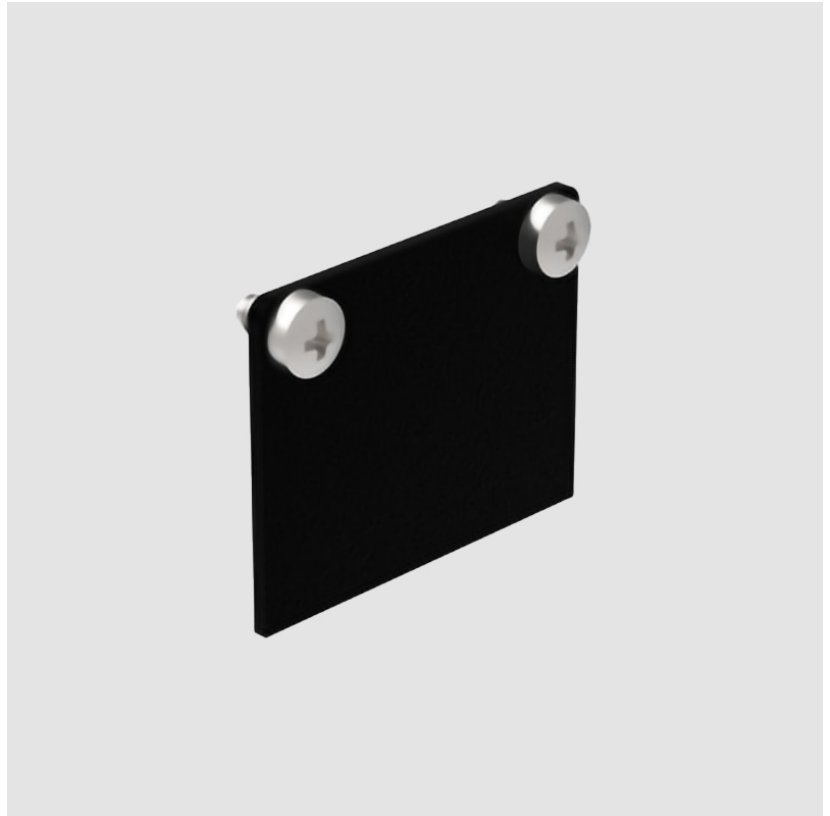

A3T105- COMPONENTS SURFACE

A3T158-1000

DESCRIPTION

Clicktrack - Surface Track - 1000mm - Black

GENERAL

Series: Clicktrack

Partner: Prolicht

Division: Architectural

Installation: Surface

Product Type: Linear Profiles

Mounting Location: Ceiling

PHYSICAL

Shape: Rectangle

Length (mm): 1000

Length (in): 39 ³/₈

Width (mm): 26

Height (mm): 21

Height (in): 13/16

Weight (kg): 6.7

Fixture Material: Aluminum

RATINGS AND CERTIFICATIONS

Certified By: CSA Certified to UL and CSA Standards

IP rating: IP20

PROJECT	
TYPE	
NOTES	
QUANTITY	
DATE	