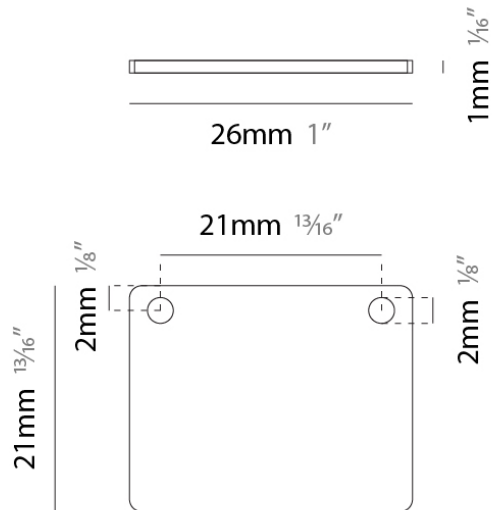

PROJECT	
TYPE	
NOTES	
QUANTITY	
DATE	

A3T105- COMPONENTS SURFACE

A3T159

DESCRIPTION

Clicktrack - End Cap - Black

GENERAL

Series: Clicktrack

Partner: Prolicht

Division: Architectural

Installation: Surface

Mounting Location: Ceiling

PHYSICAL

Shape: Rectangle

Length (mm): 26

Length (in): 1

Height (mm): 21

Height (in): 13/16

Weight (kg): 6.7

Fixture Material: Aluminum

RATINGS AND CERTIFICATIONS

Certified By: CSA Certified to UL and CSA Standards

IP rating: IP20