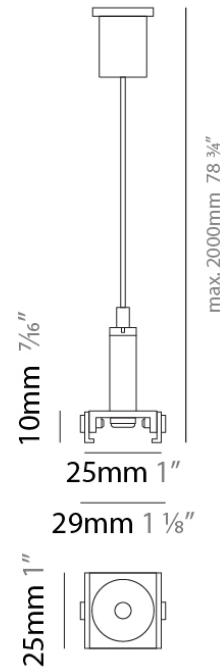

PROJECT	
TYPE	
NOTES	
QUANTITY	
DATE	

A3T105- COMPONENTS SURFACE

A3T162

DESCRIPTION

Clicktrack - Suspension Cable - 1500mm - Black

GENERAL

Series: Clicktrack

Partner: Prolicht

Division: Architectural

Installation: Surface

Mounting Location: Ceiling

PHYSICAL

Shape: Rectangle

Height (mm): 1500

Height (in): 11/16

Weight (kg): 6.7

Fixture Material: Aluminum

RATINGS AND CERTIFICATIONS

Certified By: CSA Certified to UL and CSA Standards

IP rating: IP20