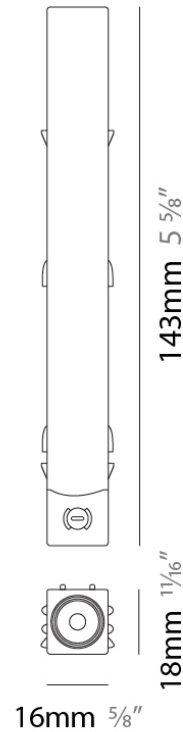

A3T105- COMPONENTS SURFACE

A3T160

DESCRIPTION

Clicktrack - 48V Power Feed - Black

GENERAL

Series: Clicktrack

Partner: Prolicht

Division: Architectural

Installation: Surface

Mounting Location: Ceiling

PHYSICAL

Shape: Rectangle

Length (mm): 143

Length (in): 5 5/8

Width (mm): 16

Width (in): 5/8

Height (mm): 18

Height (in): 11/16

Weight (kg): 6.7

Fixture Material: Aluminum

ELECTRICAL

Constant Voltage (V): 48

RATINGS AND CERTIFICATIONS

Certified By: CSA Certified to UL and CSA Standards

IP rating: IP20