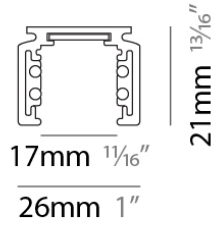

Width (in): 1

Height (mm): 21

Height (in): 13/16

Weight (kg): 6.7

Fixture Material: Aluminum

RATINGS AND CERTIFICATIONS

Certified By: CSA Certified to UL and CSA Standards

IP rating: IP20

PHYSICAL

Shape: Rectangle
 Length (mm): 143
 Length (in): 5 5/8
 Width (mm): 16
 Width (in): 5/8
 Height (mm): 18
 Height (in): 11/16
 Weight (kg): 6.7
 Fixture Material: Aluminum

RATINGS AND CERTIFICATIONS