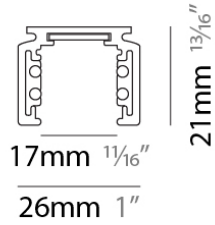

Installation: Surface

Product Type: Linear Profiles

Mounting Location: Ceiling

PHYSICAL

Shape: Rectangle

Length (mm): 1000

Length (in): 39 ³/₈

Width (mm): 26

Width (in): 1

Height (mm): 21

Height (in): 13/16

Weight (kg): 6.7

Fixture Material: Aluminum

RATINGS AND CERTIFICATIONS

Certified By: CSA Certified to UL and CSA Standards

IP rating: IP20

PHYSICAL

Shape: Rectangle
 Length (mm): 2000
 Length (in): 78 3/4
 Width (mm): 26
 Width (in): 1
 Height (mm): 21
 Height (in): 13/16
 Weight (kg): 6.7
 Fixture Material: Aluminum

RATINGS AND CERTIFICATIONS

PHYSICAL

Shape: Rectangle
 Length (mm): 26
 Length (in): 1
 Height (mm): 21
 Height (in): 13/16
 Weight (kg): 6.7
 Fixture Material: Aluminum

RATINGS AND CERTIFICATIONS

Certified By: CSA Certified to UL and CSA Standards
 IP rating: IP20