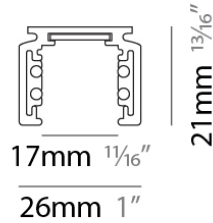

PROJECT
TYPE
NOTES
QUANTITY
DATE

A3T105- COMPONENTS SURFACE

A3T158-2000

DESCRIPTION

Clicktrack - Surface Track - 2000mm - Black

GENERAL

Series: Clicktrack
Partner: Prolicht
Division: Architectural
Installation: Surface
Product Type: Linear Profiles
Mounting Location: Ceiling

PHYSICAL

Shape: Rectangle
Length (mm): 2000
Length (in): 78 3/4
Width (mm): 26
Width (in): 1
Height (mm): 21
Height (in): 13/16
Weight (kg): 6.7
Fixture Material: Aluminum

RATINGS AND CERTIFICATIONS

Certified By: CSA Certified to UL and CSA Standards
IP rating: IP20