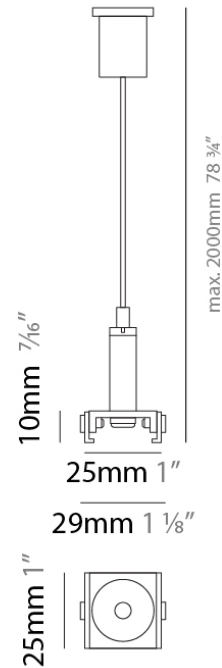

PHYSICAL

Shape: Rectangle
 Length (mm): 3000
 Length (in): 118 1/8
 Width (mm): 26
 Width (in): 1
 Height (mm): 21
 Height (in): 13/16
 Weight (kg): 6.7
 Fixture Material: Aluminum

RATINGS AND CERTIFICATIONS

Height (mm): 18

Height (in): 11/16

Weight (kg): 6.7

Fixture Material: Aluminum

ELECTRICAL

Constant Voltage (V): 48

RATINGS AND CERTIFICATIONS

Certified By: CSA Certified to UL and CSA Standards

Width (mm): 16

Width (in): 5/8

Height (mm): 18

Height (in): 11/16

Weight (kg): 6.7

Fixture Material: Aluminum

RATINGS AND CERTIFICATIONS

Certified By: CSA Certified to UL and CSA Standards

PHYSICAL

Shape: Rectangle
 Height (mm): 1500
 Height (in): 11/16
 Weight (kg): 6.7
 Fixture Material: Aluminum

RATINGS AND CERTIFICATIONS

Certified By: CSA Certified to UL and CSA Standards
 IP rating: IP20