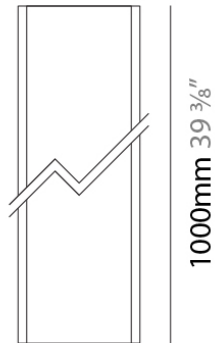

Installation: Surface

Product Type: Linear Profiles

Mounting Location: Ceiling

PHYSICAL

Shape: Rectangle

Length (mm): 1000

Length (in): 39 ³/₈

Width (mm): 26

Width (in): 1

Height (mm): 21

Height (in): 13/16

Weight (kg): 6.7

Fixture Material: Aluminum

RATINGS AND CERTIFICATIONS

Certified By: CSA Certified to UL and CSA Standards

IP rating: IP20

PHYSICAL

Shape: Rectangle
 Length (mm): 2000
 Length (in): 78 3/4
 Width (mm): 26
 Width (in): 1
 Height (mm): 21
 Height (in): 13/16
 Weight (kg): 6.7
 Fixture Material: Aluminum

RATINGS AND CERTIFICATIONS

Length (mm): 143

Length (in): 5 5/8

Width (mm): 16

Width (in): 5/8

Height (mm): 18

Height (in): 11/16

Weight (kg): 6.7

Fixture Material: Aluminum