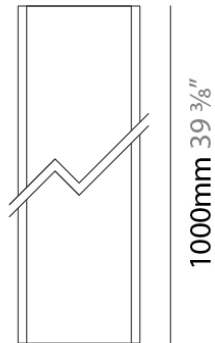

Installation: Surface

Product Type: Linear Profiles

Mounting Location: Ceiling

PHYSICAL

Shape: Rectangle

Length (mm): 1000

Length (in): 39 ³/₈

Width (mm): 26

Width (in): 1

Height (mm): 21

Height (in): 13/16

Weight (kg): 6.7

Fixture Material: Aluminum

RATINGS AND CERTIFICATIONS

Certified By: CSA Certified to UL and CSA Standards

IP rating: IP20

PHYSICAL

Shape: Rectangle
 Length (mm): 2000
 Length (in): 78 3/4
 Width (mm): 26
 Width (in): 1
 Height (mm): 21
 Height (in): 13/16
 Weight (kg): 6.7
 Fixture Material: Aluminum

RATINGS AND CERTIFICATIONS

PHYSICAL

Shape: Rectangle
 Length (mm): 26
 Length (in): 1
 Height (mm): 21
 Height (in): 13/16
 Weight (kg): 6.7
 Fixture Material: Aluminum

RATINGS AND CERTIFICATIONS

Certified By: CSA Certified to UL and CSA Standards
 IP rating: IP20