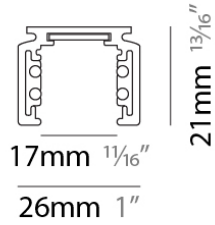

Width (in): 1

Height (mm): 21

Height (in): 13/16

Weight (kg): 6.7

Fixture Material: Aluminum

RATINGS AND CERTIFICATIONS

Certified By: CSA Certified to UL and CSA Standards

IP rating: IP20

PHYSICAL

Shape: Rectangle
 Length (mm): 2000
 Length (in): 78 3/4
 Width (mm): 26
 Width (in): 1
 Height (mm): 21
 Height (in): 13/16
 Weight (kg): 6.7
 Fixture Material: Aluminum

RATINGS AND CERTIFICATIONS

Width (mm): 16

Width (in): 5/8

Height (mm): 18

Height (in): 11/16

Weight (kg): 6.7

Fixture Material: Aluminum

ELECTRICAL

Constant Voltage (V): 48

Length (mm): 143

Length (in): 5 5/8

Width (mm): 16

Width (in): 5/8

Height (mm): 18

Height (in): 11/16

Weight (kg): 6.7

Fixture Material: Aluminum