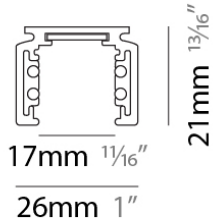

Width (in): 1

Height (mm): 21

Height (in): 13/16

Weight (kg): 6.7

Fixture Material: Aluminum

RATINGS AND CERTIFICATIONS

Certified By: CSA Certified to UL and CSA Standards

IP rating: IP20

PHYSICAL

Shape: Rectangle
 Length (mm): 143
 Length (in): 5 5/8
 Width (mm): 16
 Width (in): 5/8
 Height (mm): 18
 Height (in): 11/16
 Weight (kg): 6.7
 Fixture Material: Aluminum

RATINGS AND CERTIFICATIONS