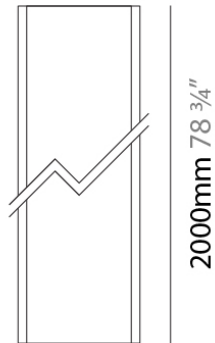

Width (in): 1

Height (mm): 21

Height (in): 13/16

Weight (kg): 6.7

Fixture Material: Aluminum

RATINGS AND CERTIFICATIONS

Certified By: CSA Certified to UL and CSA Standards

IP rating: IP20

Mounting Type: Surface

Mounting Location: Ceiling

Subcategory: Profile

PHYSICAL

Shape: Rectangle

Length (mm): 2000

Length (in): 78 3/4

Width (mm): 26