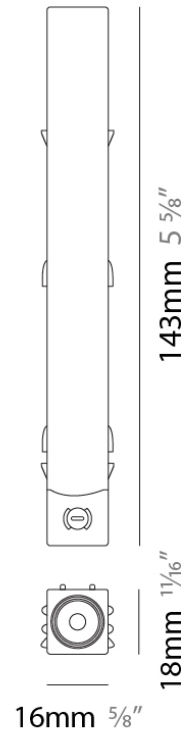

PROJECT	
TYPE	
NOTES	
QUANTITY	
DATE	

A3T105- COMPONENTS SURFACE

A3T160

DESCRIPTION

Clicktrack - 48V Power Feed - Black

GENERAL

Series: Clicktrack

Partner: Prolicht

Division: Architectural

Installation: Surface

Mounting Location: Ceiling

PHYSICAL

Shape: Rectangle

Length (mm): 143

Length (in): 5 5/8

Width (mm): 16

Width (in): 5/8

Height (mm): 18

Height (in): 11/16

Weight (kg): 6.7

Fixture Material: Aluminum

ELECTRICAL

Constant Voltage (V): 48

RATINGS AND CERTIFICATIONS

Certified By: CSA Certified to UL and CSA Standards

IP rating: IP20