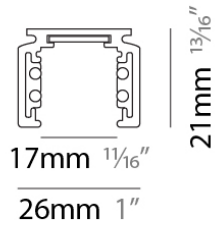

Installation: Surface

Product Type: Linear Profiles

Mounting Location: Ceiling

PHYSICAL

Shape: Rectangle

Length (mm): 1000

Length (in): 39 ³/₈

Width (mm): 26

Width (in): 1

Height (mm): 21

Height (in): 13/16

Weight (kg): 6.7

Fixture Material: Aluminum

RATINGS AND CERTIFICATIONS

Certified By: CSA Certified to UL and CSA Standards

IP rating: IP20

PHYSICAL

Shape: Rectangle
 Length (mm): 3000
 Length (in): 118 1/8
 Width (mm): 26
 Width (in): 1
 Height (mm): 21
 Height (in): 13/16
 Weight (kg): 6.7
 Fixture Material: Aluminum

RATINGS AND CERTIFICATIONS