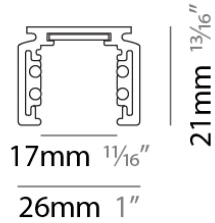

Width (in): 1

Height (mm): 21

Height (in): 13/16

Weight (kg): 6.7

Fixture Material: Aluminum

RATINGS AND CERTIFICATIONS

Certified By: CSA Certified to UL and CSA Standards

IP rating: IP20

Installation: Surface

Product Type: Linear Profiles

Mounting Location: Ceiling

PHYSICAL

Shape: Rectangle

Length (mm): 2000

Length (in): 78 3/4

Width (mm): 26

PHYSICAL

Shape: Rectangle
 Length (mm): 3000
 Length (in): 118 1/8
 Width (mm): 26
 Width (in): 1
 Height (mm): 21
 Height (in): 13/16
 Weight (kg): 6.7
 Fixture Material: Aluminum

RATINGS AND CERTIFICATIONS