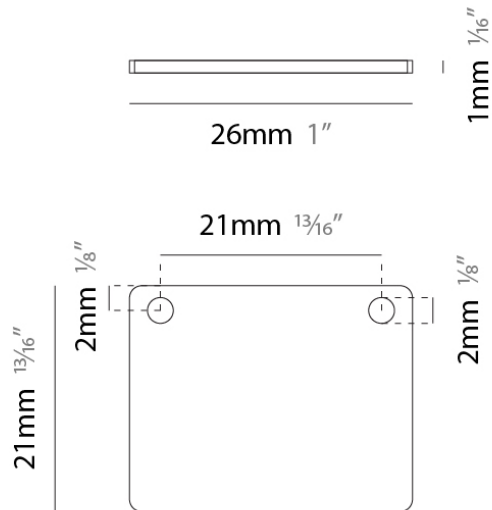

Width (in): 1

Height (mm): 21

Height (in): 13/16

Weight (kg): 6.7

Fixture Material: Aluminum

RATINGS AND CERTIFICATIONS

Certified By: CSA Certified to UL and CSA Standards

IP rating: IP20

PHYSICAL

Shape: Rectangle
 Length (mm): 2000
 Length (in): 78 3/4
 Width (mm): 26
 Width (in): 1
 Height (mm): 21
 Height (in): 13/16
 Weight (kg): 6.7
 Fixture Material: Aluminum

RATINGS AND CERTIFICATIONS

Width (mm): 26

Width (in): 1

Height (mm): 21

Height (in): 13/16

Weight (kg): 6.7

Fixture Material: Aluminum

RATINGS AND CERTIFICATIONS

Certified By: CSA Certified to UL and CSA Standards

PHYSICAL

Shape: Rectangle
 Length (mm): 26
 Length (in): 1
 Height (mm): 21
 Height (in): 13/16
 Weight (kg): 6.7
 Fixture Material: Aluminum

RATINGS AND CERTIFICATIONS

Certified By: CSA Certified to UL and CSA Standards
 IP rating: IP20