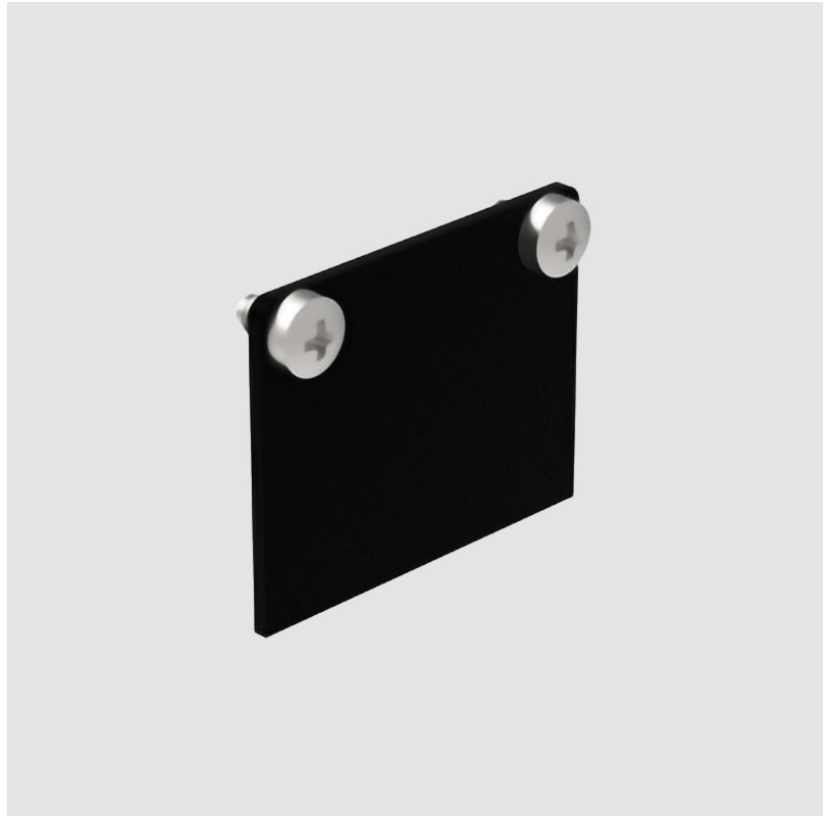

A3T105- COMPONENTS SURFACE

A3T159

DESCRIPTION

Clicktrack - End Cap - Black

GENERAL

Series: Clicktrack

Brand: Prolicht

Division: Architectural

Mounting Type: Surface

Mounting Location: Ceiling

PHYSICAL

Shape: Rectangle

Length (mm): 26

Length (in): 1

Height (mm): 21

Height (in): 13/16

Weight (kg): 6.7

Fixture Material: Aluminum

RATINGS AND CERTIFICATIONS

Certified By: CSA Certified to UL and CSA Standards

IP rating: IP20