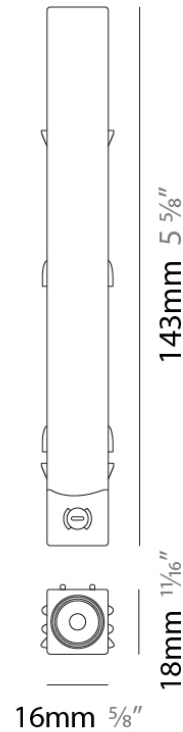

PROJECT	_____
TYPE	_____
NOTES	_____
QUANTITY	_____
DATE	_____

A3T105- COMPONENTS SURFACE

A3T160

DESCRIPTION

Clicktrack - 48V Power Feed - Black

GENERAL

Series: Clicktrack

Brand: Prolicht

Division: Architectural

Mounting Type: Surface

Mounting Location: Ceiling

PHYSICAL

Shape: Rectangle

Length (mm): 143

Length (in): 5 5/8

Width (mm): 16

Width (in): 5/8

Height (mm): 18

Height (in): 11/16

Weight (kg): 6.7

Fixture Material: Aluminum

ELECTRICAL

Constant Voltage (V): 48

RATINGS AND CERTIFICATIONS

Certified By: CSA Certified to UL and CSA Standards

IP rating: IP20