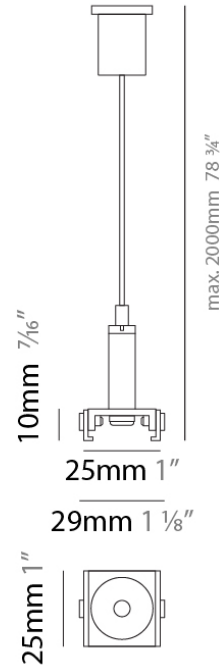

A3T105- COMPONENTS SURFACE

A3T162

DESCRIPTION

Clicktrack - Suspension Cable - 1500mm - Black

GENERAL

Series: Clicktrack

Brand: Prolicht

Division: Architectural

Mounting Type: Surface

Mounting Location: Ceiling

PHYSICAL

Shape: Rectangle

Height (mm): 1500

Height (in): 11/16

Weight (kg): 6.7

Fixture Material: Aluminum

RATINGS AND CERTIFICATIONS

Certified By: CSA Certified to UL and CSA Standards

IP rating: IP20