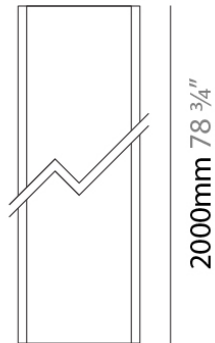

Width (in): 1

Height (mm): 21

Height (in): 13/16

Weight (kg): 6.7

Fixture Material: Aluminum

RATINGS AND CERTIFICATIONS

Certified By: CSA Certified to UL and CSA Standards

IP rating: IP20

Installation: Surface

Product Type: Linear Profiles

Mounting Location: Ceiling

PHYSICAL

Shape: Rectangle

Length (mm): 2000

Length (in): 78 3/4

Width (mm): 26

PHYSICAL

Shape: Rectangle
 Length (mm): 3000
 Length (in): 118 1/8
 Width (mm): 26
 Width (in): 1
 Height (mm): 21
 Height (in): 13/16
 Weight (kg): 6.7
 Fixture Material: Aluminum

RATINGS AND CERTIFICATIONS