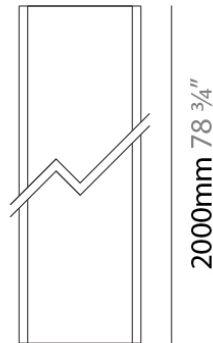

PROJECT
TYPE
NOTES
QUANTITY
DATE

A3T105- COMPONENTS SURFACE

A3T158-2000

DESCRIPTION

Clicktrack - Surface Track - 2000mm - Black

GENERAL

Series: Clicktrack
Partner: Prolicht
Division: Architectural
Installation: Surface
Product Type: Linear Profiles
Mounting Location: Ceiling

PHYSICAL

Shape: Rectangle
Length (mm): 2000
Length (in): 78 3/4
Width (mm): 26
Width (in): 1
Height (mm): 21
Height (in): 13/16
Weight (kg): 6.7
Fixture Material: Aluminum

RATINGS AND CERTIFICATIONS

Certified By: CSA Certified to UL and CSA Standards
IP rating: IP20