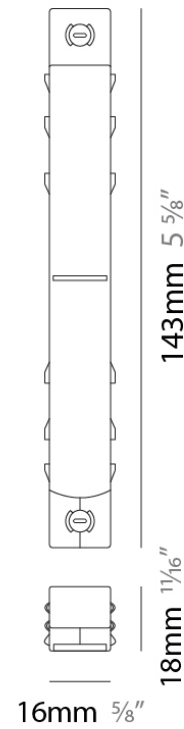

PROJECT	_____
TYPE	_____
NOTES	_____
QUANTITY	_____
DATE	_____

A3T105- COMPONENTS SURFACE

A3T161

DESCRIPTION

Clicktrack - Linear Connector - Black

GENERAL

Series: Clicktrack

Partner: Prolicht

Division: Architectural

Installation: Surface

Mounting Location: Ceiling

PHYSICAL

Shape: Rectangle

Length (mm): 143

Length (in): 5 5/8

Width (mm): 16

Width (in): 5/8

Height (mm): 18

Height (in): 11/16

Weight (kg): 6.7

Fixture Material: Aluminum

RATINGS AND CERTIFICATIONS

Certified By: CSA Certified to UL and CSA Standards

IP rating: IP20