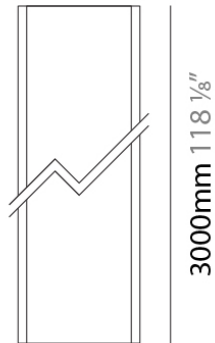

Width (in): 1

Height (mm): 21

Height (in): 13/16

Weight (kg): 6.7

Fixture Material: Aluminum

RATINGS AND CERTIFICATIONS

Certified By: CSA Certified to UL and CSA Standards

IP rating: IP20

PHYSICAL

Shape: Rectangle
 Length (mm): 143
 Length (in): 5 5/8
 Width (mm): 16
 Width (in): 5/8
 Height (mm): 18
 Height (in): 11/16
 Weight (kg): 6.7
 Fixture Material: Aluminum

RATINGS AND CERTIFICATIONS