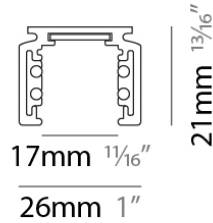

PROJECT	
TYPE	
NOTES	
QUANTITY	
DATE	

A3T105- COMPONENTS SURFACE

A3T158-3000

DESCRIPTION

Clicktrack - Surface Track - 3000mm - Black

GENERAL

Series: Clicktrack
Partner: Prolicht
Division: Architectural
Installation: Surface
Product Type: Linear Profiles
Mounting Location: Ceiling

PHYSICAL

Shape: Rectangle
Length (mm): 3000
Length (in): 118 1/8
Width (mm): 26
Width (in): 1
Height (mm): 21
Height (in): 13/16
Weight (kg): 6.7
Fixture Material: Aluminum

RATINGS AND CERTIFICATIONS

Certified By: CSA Certified to UL and CSA Standards
IP rating: IP20