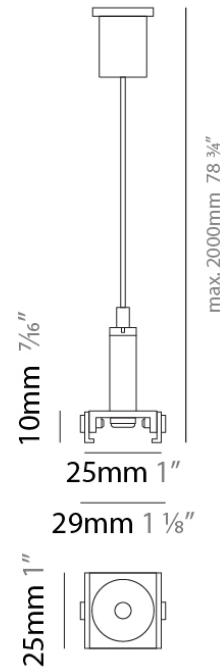

PHYSICAL

Shape: Rectangle
 Length (mm): 2000
 Length (in): 78 3/4
 Width (mm): 26
 Width (in): 1
 Height (mm): 21
 Height (in): 13/16
 Weight (kg): 6.7
 Fixture Material: Aluminum

RATINGS AND CERTIFICATIONS

Width (mm): 16

Width (in): 5/8

Height (mm): 18

Height (in): 11/16

Weight (kg): 6.7

Fixture Material: Aluminum

ELECTRICAL

Constant Voltage (V): 48

Length (mm): 143

Length (in): 5 5/8

Width (mm): 16

Width (in): 5/8

Height (mm): 18

Height (in): 11/16

Weight (kg): 6.7

Fixture Material: Aluminum

Height (mm): 1500

Height (in): 11/16

Weight (kg): 6.7

Fixture Material: Aluminum

RATINGS AND CERTIFICATIONS

Certified By: CSA Certified to UL and CSA Standards

IP rating: IP20

LEGEND