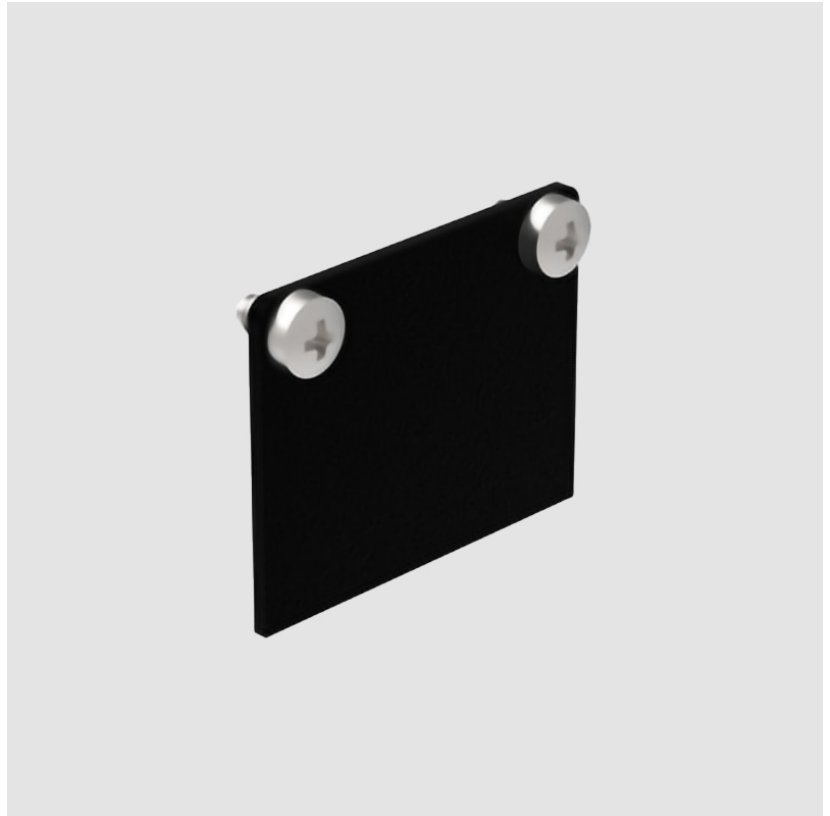

PROJECT	
TYPE	
NOTES	
QUANTITY	
DATE	

A3T105- COMPONENTS SURFACE

A3T159

DESCRIPTION

Clicktrack - End Cap - Black

GENERAL

Series: Clicktrack

Partner: Prolicht

Division: Architectural

Installation: Surface

Mounting Location: Ceiling

PHYSICAL

Shape: Rectangle

Length (mm): 26

Length (in): 1

Height (mm): 21

Height (in): 13/16

Weight (kg): 6.7

Fixture Material: Aluminum

RATINGS AND CERTIFICATIONS

Certified By: CSA Certified to UL and CSA Standards

IP rating: IP20