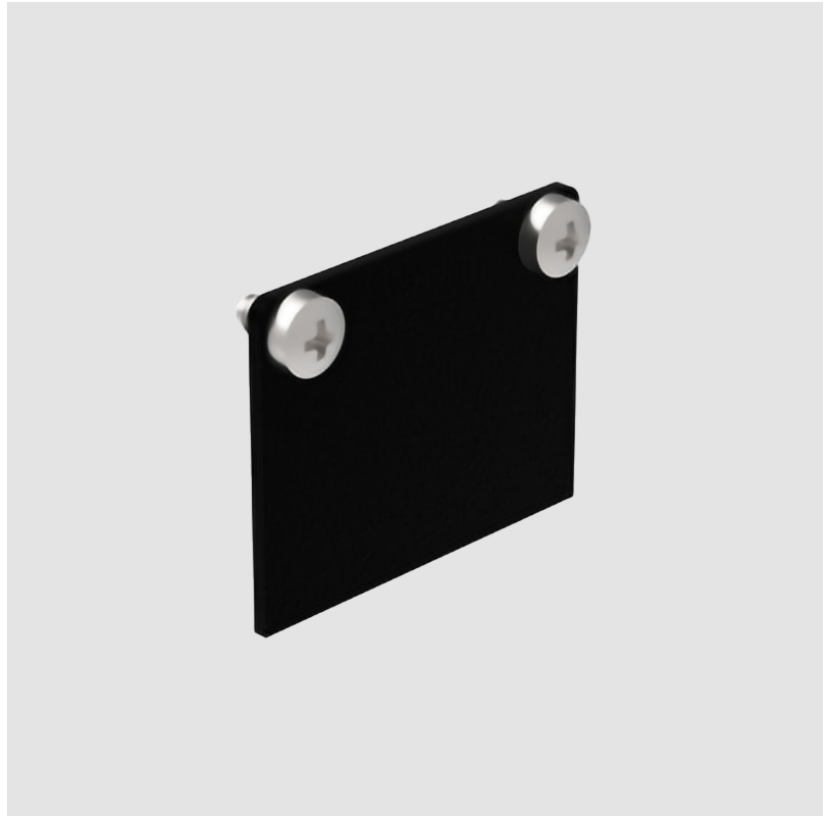

A3T105- COMPONENTS SURFACE

A3T158-1000

DESCRIPTION

Clicktrack - Surface Track - 1000mm - Black

GENERAL

Series: Clicktrack

Partner: Prolicht

Division: Architectural

Installation: Surface

Product Type: Linear Profiles

Mounting Location: Ceiling

PHYSICAL

Shape: Rectangle

Length (mm): 1000

Length (in): 39 ³/₈

Width (mm): 26

IP rating: IP20

PROJECT	
TYPE	
NOTES	
QUANTITY	
DATE	

A3T105- COMPONENTS SURFACE

A3T159

DESCRIPTION

Clicktrack - End Cap - Black

GENERAL

Series: Clicktrack
 Partner: Prolicht
 Division: Architectural
 Installation: Surface
 Mounting Location: Ceiling

PHYSICAL

Shape: Rectangle
 Length (mm): 26
 Length (in): 1
 Height (mm): 21
 Height (in): 13/16
 Weight (kg): 6.7
 Fixture Material: Aluminum

RATINGS AND CERTIFICATIONS

Certified By: CSA Certified to UL and CSA Standards
 IP rating: IP20