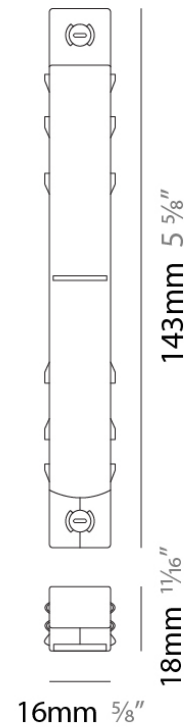

PROJECT	
TYPE	
NOTES	
QUANTITY	
DATE	

A3T105- COMPONENTS SURFACE

A3T161

DESCRIPTION

Clicktrack - Linear Connector - Black

GENERAL

Series: Clicktrack

Partner: Prolicht

Division: Architectural

Installation: Surface

Mounting Location: Ceiling

PHYSICAL

Shape: Rectangle

Length (mm): 143

Length (in): 5 5/8

Width (mm): 16

Width (in): 5/8

Height (mm): 18

Height (in): 11/16

Weight (kg): 6.7

Fixture Material: Aluminum

RATINGS AND CERTIFICATIONS

Certified By: CSA Certified to UL and CSA Standards

IP rating: IP20