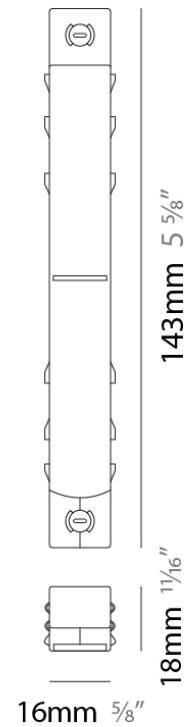

PROJECT	
TYPE	
NOTES	
QUANTITY	
DATE	

A3T105- COMPONENTS SURFACE

A3T161

DESCRIPTION

Clicktrack - Linear Connector - Black

GENERAL

Series: Clicktrack
Brand: Prolicht
Division: Architectural
Mounting Type: Surface
Mounting Location: Ceiling

PHYSICAL

Shape: Rectangle
Length (mm): 143
Length (in): 5 5/8
Width (mm): 16
Width (in): 5/8
Height (mm): 18
Height (in): 11/16
Weight (kg): 6.7
Fixture Material: Aluminum

RATINGS AND CERTIFICATIONS

Certified By: CSA Certified to UL and CSA Standards
IP rating: IP20