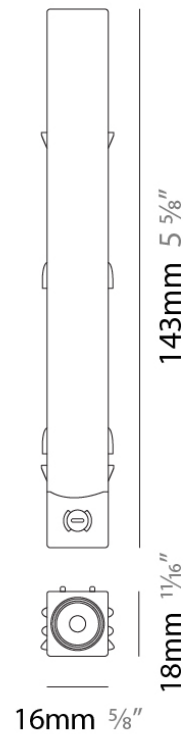

PROJECT	
TYPE	
NOTES	
QUANTITY	
DATE	

A3T105- COMPONENTS SURFACE

A3T160

DESCRIPTION

Clicktrack - 48V Power Feed - Black

GENERAL

Series: Clicktrack

Partner: Prolicht

Division: Architectural

Installation: Surface

Mounting Location: Ceiling

PHYSICAL

Shape: Rectangle

Length (mm): 143

Length (in): 5 5/8

Width (mm): 16

Width (in): 5/8

Height (mm): 18

Height (in): 11/16

Weight (kg): 6.7

Fixture Material: Aluminum

ELECTRICAL

Constant Voltage (V): 48

RATINGS AND CERTIFICATIONS

Certified By: CSA Certified to UL and CSA Standards

IP rating: IP20