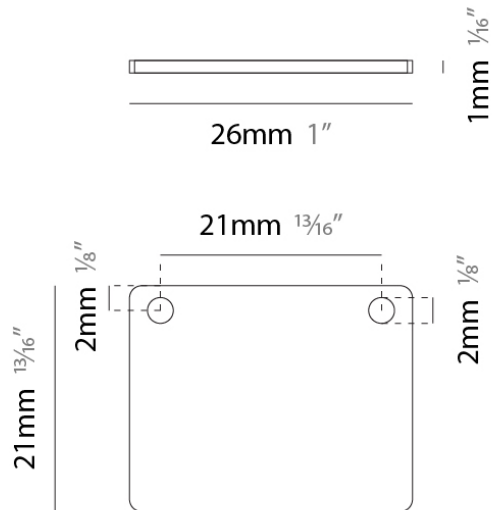

Width (in): 1

Height (mm): 21

Height (in): 13/16

Weight (kg): 6.7

Fixture Material: Aluminum

RATINGS AND CERTIFICATIONS

Certified By: CSA Certified to UL and CSA Standards

IP rating: IP20

PHYSICAL

Shape: Rectangle
 Length (mm): 3000
 Length (in): 118 1/8
 Width (mm): 26
 Width (in): 1
 Height (mm): 21
 Height (in): 13/16
 Weight (kg): 6.7
 Fixture Material: Aluminum

RATINGS AND CERTIFICATIONS

Height (mm): 21

Height (in): 13/16

Weight (kg): 6.7

Fixture Material: Aluminum

RATINGS AND CERTIFICATIONS

Certified By: CSA Certified to UL and CSA Standards

IP rating: IP20

PROJECT	
TYPE	
NOTES	
QUANTITY	
DATE	

Width (mm): 16

Width (in): 5/8

Height (mm): 18

Height (in): 11/16

Weight (kg): 6.7

Fixture Material: Aluminum

RATINGS AND CERTIFICATIONS

Certified By: CSA Certified to UL and CSA Standards