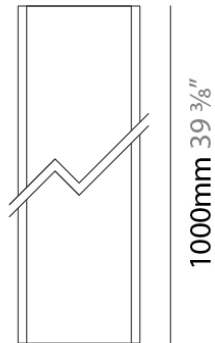

Installation: Surface

Product Type: Linear Profiles

Mounting Location: Ceiling

PHYSICAL

Shape: Rectangle

Length (mm): 1000

Length (in): 39 ³/₈

Width (mm): 26

Width (in): 1

Height (mm): 21

Height (in): 13/16

Weight (kg): 6.7

Fixture Material: Aluminum

RATINGS AND CERTIFICATIONS

Certified By: CSA Certified to UL and CSA Standards

IP rating: IP20

PHYSICAL

Shape: Rectangle
 Length (mm): 3000
 Length (in): 118 1/8
 Width (mm): 26
 Width (in): 1
 Height (mm): 21
 Height (in): 13/16
 Weight (kg): 6.7
 Fixture Material: Aluminum

RATINGS AND CERTIFICATIONS