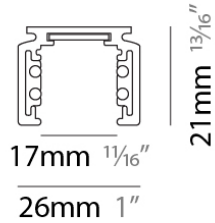

A3T105- COMPONENTS SURFACE

A3T158-3000

DESCRIPTION

Clicktrack - Surface Track - 3000mm - Black

GENERAL

Series: Clicktrack

Partner: Prolicht

Division: Architectural

Installation: Surface

Product Type: Linear Profiles

Mounting Location: Ceiling

PHYSICAL

Shape: Rectangle

Length (mm): 3000

Length (in): 118 1/8

Width (mm): 26

Width (in): 1

Height (mm): 21

Height (in): 13/16

Weight (kg): 6.7

Fixture Material: Aluminum

RATINGS AND CERTIFICATIONS

Certified By: CSA Certified to UL and CSA Standards

IP rating: IP20