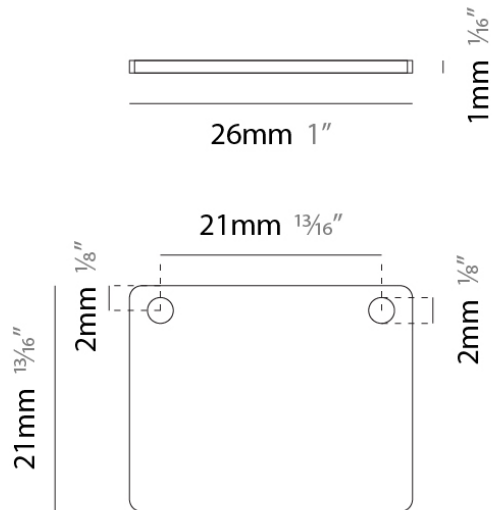

A3T105- COMPONENTS SURFACE

A3T159

DESCRIPTION

Clicktrack - End Cap - Black

GENERAL

Series: Clicktrack

Brand: Prolicht

Division: Architectural

Mounting Type: Surface

Mounting Location: Ceiling

PHYSICAL

Shape: Rectangle

Length (mm): 26

Length (in): 1

Height (mm): 21

Height (in): 13/16

Weight (kg): 6.7

Fixture Material: Aluminum

RATINGS AND CERTIFICATIONS

Certified By: CSA Certified to UL and CSA Standards

IP rating: IP20