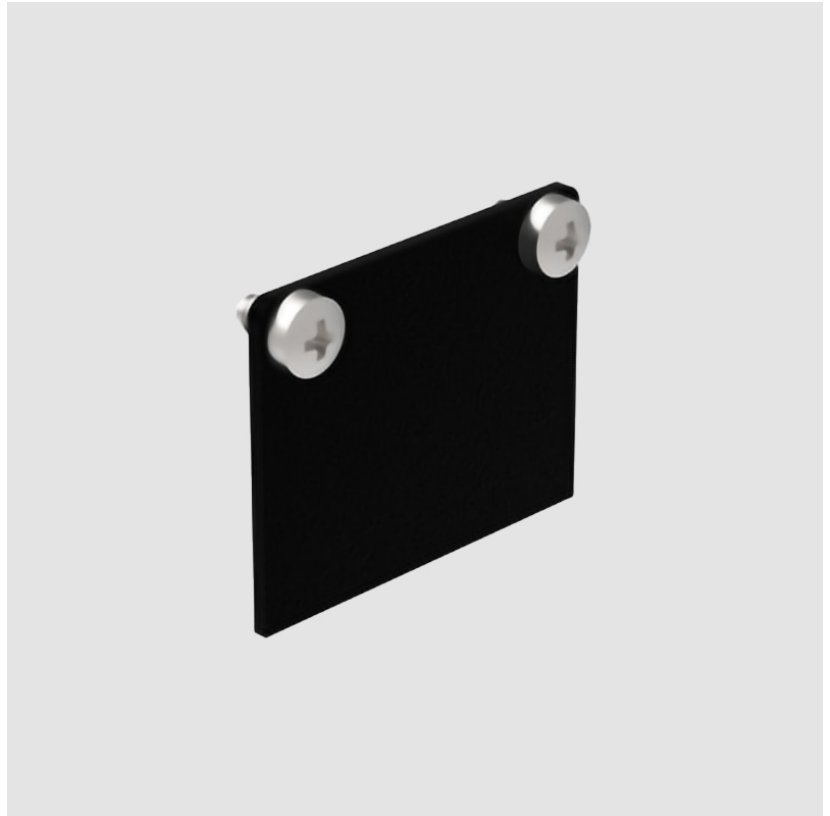

PROJECT	
TYPE	
NOTES	
QUANTITY	
DATE	

A3T106- COMPONENTS SURFACE

A3T159

DESCRIPTION

Clicktrack - End Cap - Black

GENERAL

Series: Clicktrack

Partner: Prolicht

Division: Architectural

Installation: Surface

Mounting Location: Ceiling

PHYSICAL

Shape: Rectangle

Length (mm): 26

Length (in): 1

Height (mm): 21

Height (in): 13/16

Weight (kg): 6.7

Fixture Material: Aluminum

RATINGS AND CERTIFICATIONS

Certified By: CSA Certified to UL and CSA Standards

IP rating: IP20