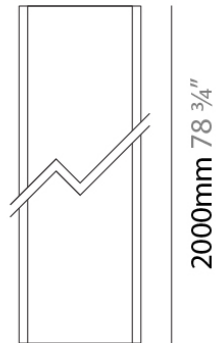

Width (in): 1

Height (mm): 21

Height (in): 13/16

Weight (kg): 6.7

Fixture Material: Aluminum

RATINGS AND CERTIFICATIONS

Certified By: CSA Certified to UL and CSA Standards

IP rating: IP20

PHYSICAL

Shape: Rectangle
 Length (mm): 3000
 Length (in): 118 1/8
 Width (mm): 26
 Width (in): 1
 Height (mm): 21
 Height (in): 13/16
 Weight (kg): 6.7
 Fixture Material: Aluminum

RATINGS AND CERTIFICATIONS

PHYSICAL

Shape: Rectangle
 Length (mm): 26
 Length (in): 1
 Height (mm): 21
 Height (in): 13/16
 Weight (kg): 6.7
 Fixture Material: Aluminum

RATINGS AND CERTIFICATIONS

Certified By: CSA Certified to UL and CSA Standards
 IP rating: IP20