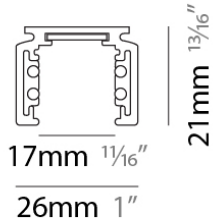

Width (in): 1

Height (mm): 21

Height (in): 13/16

Weight (kg): 6.7

Fixture Material: Aluminum

RATINGS AND CERTIFICATIONS

Certified By: CSA Certified to UL and CSA Standards

IP rating: IP20

PHYSICAL

Shape: Rectangle
 Length (mm): 3000
 Length (in): 118 1/8
 Width (mm): 26
 Width (in): 1
 Height (mm): 21
 Height (in): 13/16
 Weight (kg): 6.7
 Fixture Material: Aluminum

RATINGS AND CERTIFICATIONS

PHYSICAL

Shape: Rectangle
 Length (mm): 26
 Length (in): 1
 Height (mm): 21
 Height (in): 13/16
 Weight (kg): 6.7
 Fixture Material: Aluminum

RATINGS AND CERTIFICATIONS

Certified By: CSA Certified to UL and CSA Standards
 IP rating: IP20