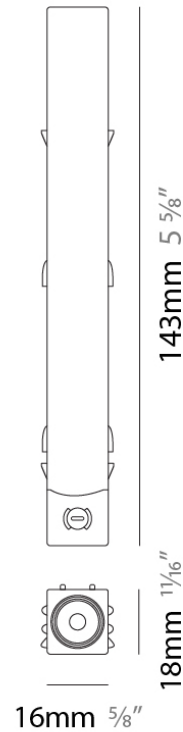

PROJECT	
TYPE	
NOTES	
QUANTITY	
DATE	

A3T106- COMPONENTS SURFACE

A3T160

DESCRIPTION

Clicktrack - 48V Power Feed - Black

GENERAL

Series: Clicktrack

Partner: Prolicht

Division: Architectural

Installation: Surface

Mounting Location: Ceiling

PHYSICAL

Shape: Rectangle

Length (mm): 143

Length (in): 5 ⁵/₈

Width (mm): 16

Width (in): 5/8

Height (mm): 18

Height (in): 11/16

Weight (kg): 6.7

Fixture Material: Aluminum

ELECTRICAL

Constant Voltage (V): 48

RATINGS AND CERTIFICATIONS

Certified By: CSA Certified to UL and CSA Standards

IP rating: IP20