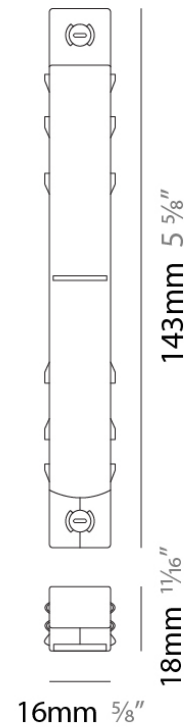

PROJECT	
TYPE	
NOTES	
QUANTITY	
DATE	

A3T106- COMPONENTS SURFACE

A3T161

DESCRIPTION

Clicktrack - Linear Connector - Black

GENERAL

Series: Clicktrack

Partner: Prolicht

Division: Architectural

Installation: Surface

Mounting Location: Ceiling

PHYSICAL

Shape: Rectangle

Length (mm): 143

Length (in): 5 5/8

Width (mm): 16

Width (in): 5/8

Height (mm): 18

Height (in): 11/16

Weight (kg): 6.7

Fixture Material: Aluminum

RATINGS AND CERTIFICATIONS

Certified By: CSA Certified to UL and CSA Standards

IP rating: IP20