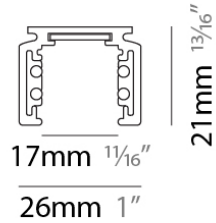

Width (in): 1

Height (mm): 21

Height (in): 13/16

Weight (kg): 6.7

Fixture Material: Aluminum

RATINGS AND CERTIFICATIONS

Certified By: CSA Certified to UL and CSA Standards

IP rating: IP20

Length (mm): 143

Length (in): 5 5/8

Width (mm): 16

Width (in): 5/8

Height (mm): 18

Height (in): 11/16

Weight (kg): 6.7

Fixture Material: Aluminum