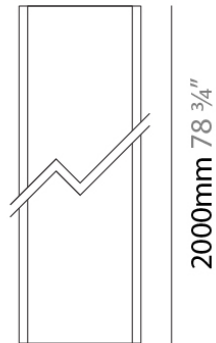

Width (in): 1

Height (mm): 21

Height (in): 13/16

Weight (kg): 6.7

Fixture Material: Aluminum

RATINGS AND CERTIFICATIONS

Certified By: CSA Certified to UL and CSA Standards

IP rating: IP20

Installation: Surface

Product Type: Linear Profiles

Mounting Location: Ceiling

PHYSICAL

Shape: Rectangle

Length (mm): 2000

Length (in): 78 3/4

Width (mm): 26