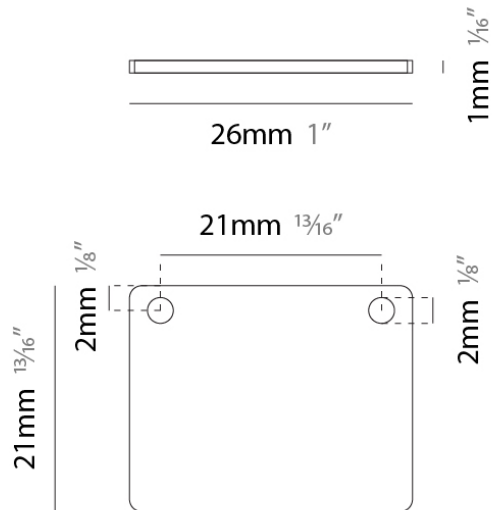

PROJECT	
TYPE	
NOTES	
QUANTITY	
DATE	

A3T106- COMPONENTS SURFACE

A3T159

DESCRIPTION

Clicktrack - End Cap - Black

GENERAL

Series: Clicktrack

Partner: Prolicht

Division: Architectural

Installation: Surface

Mounting Location: Ceiling

PHYSICAL

Shape: Rectangle

Length (mm): 26

Length (in): 1

Height (mm): 21

Height (in): 13/16

Weight (kg): 6.7

Fixture Material: Aluminum

RATINGS AND CERTIFICATIONS

Certified By: CSA Certified to UL and CSA Standards

IP rating: IP20