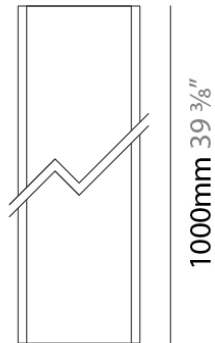

A3T106- COMPONENTS SURFACE

A3T158-1000

DESCRIPTION

Clicktrack - Surface Track - 1000mm - Black

GENERAL

Series: Clicktrack

Partner: Prolicht

Division: Architectural

Installation: Surface

Product Type: Linear Profiles

Mounting Location: Ceiling

PHYSICAL

Shape: Rectangle

Length (mm): 1000

Length (in): 39 ³/₈

Width (mm): 26

Width (in): 1

Height (mm): 21

Height (in): 13/16

Weight (kg): 6.7

Fixture Material: Aluminum

RATINGS AND CERTIFICATIONS

Certified By: CSA Certified to UL and CSA Standards

IP rating: IP20