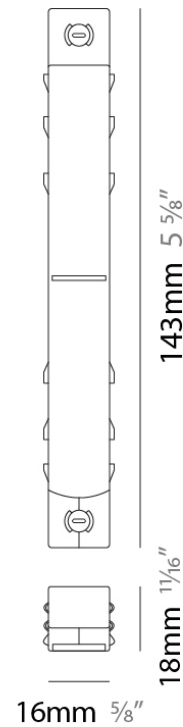

PHYSICAL

Shape: Rectangle
 Length (mm): 3000
 Length (in): 118 1/8
 Width (mm): 26
 Width (in): 1
 Height (mm): 21
 Height (in): 13/16
 Weight (kg): 6.7
 Fixture Material: Aluminum

RATINGS AND CERTIFICATIONS

PHYSICAL

Shape: Rectangle
 Length (mm): 26
 Length (in): 1
 Height (mm): 21
 Height (in): 13/16
 Weight (kg): 6.7
 Fixture Material: Aluminum

RATINGS AND CERTIFICATIONS

Certified By: CSA Certified to UL and CSA Standards
 IP rating: IP20

Height (mm): 18

Height (in): 11/16

Weight (kg): 6.7

Fixture Material: Aluminum

ELECTRICAL

Constant Voltage (V): 48

RATINGS AND CERTIFICATIONS

Certified By: CSA Certified to UL and CSA Standards

Width (in): 5/8

Height (mm): 18

Height (in): 11/16

Weight (kg): 6.7

Fixture Material: Aluminum

RATINGS AND CERTIFICATIONS

Certified By: CSA Certified to UL and CSA Standards

IP rating: IP20