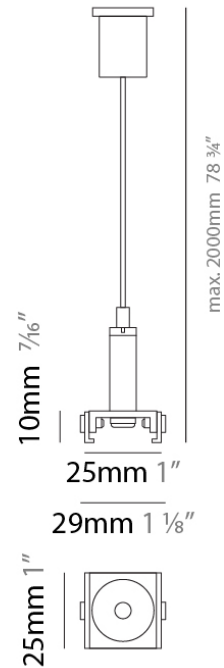

PROJECT	
TYPE	
NOTES	
QUANTITY	
DATE	

A3T106- COMPONENTS SURFACE

A3T162

DESCRIPTION

Clicktrack - Suspension Cable - 1500mm - Black

GENERAL

Series: Clicktrack

Partner: Prolicht

Division: Architectural

Installation: Surface

Mounting Location: Ceiling

PHYSICAL

Shape: Rectangle

Height (mm): 1500

Height (in): 11/16

Weight (kg): 6.7

Fixture Material: Aluminum

RATINGS AND CERTIFICATIONS

Certified By: CSA Certified to UL and CSA Standards

IP rating: IP20