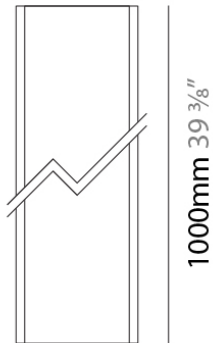

Width (in): 1

Height (mm): 21

Height (in): 13/16

Weight (kg): 6.7

Fixture Material: Aluminum

RATINGS AND CERTIFICATIONS

Certified By: CSA Certified to UL and CSA Standards

IP rating: IP20

PHYSICAL

Shape: Rectangle
 Length (mm): 3000
 Length (in): 118 1/8
 Width (mm): 26
 Width (in): 1
 Height (mm): 21
 Height (in): 13/16
 Weight (kg): 6.7
 Fixture Material: Aluminum

RATINGS AND CERTIFICATIONS

PHYSICAL

Shape: Rectangle
 Length (mm): 26
 Length (in): 1
 Height (mm): 21
 Height (in): 13/16
 Weight (kg): 6.7
 Fixture Material: Aluminum

RATINGS AND CERTIFICATIONS

Certified By: CSA Certified to UL and CSA Standards
 IP rating: IP20