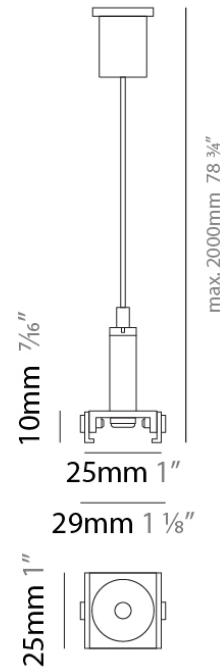

PROJECT	
TYPE	
NOTES	
QUANTITY	
DATE	

A3T106- COMPONENTS SURFACE

A3T162

DESCRIPTION

Clicktrack - Suspension Cable - 1500mm - Black

GENERAL

Series: Clicktrack

Partner: Prolicht

Division: Architectural

Installation: Surface

Mounting Location: Ceiling

PHYSICAL

Shape: Rectangle

Height (mm): 1500

Height (in): 11/16

Weight (kg): 6.7

Fixture Material: Aluminum

RATINGS AND CERTIFICATIONS

Certified By: CSA Certified to UL and CSA Standards

IP rating: IP20

A