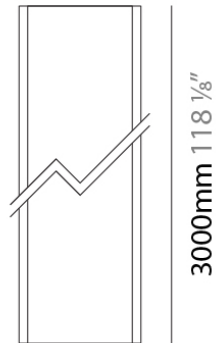

Width (in): 1

Height (mm): 21

Height (in): 13/16

Weight (kg): 6.7

Fixture Material: Aluminum

RATINGS AND CERTIFICATIONS

Certified By: CSA Certified to UL and CSA Standards

IP rating: IP20

Length (mm): 143

Length (in): 5 5/8

Width (mm): 16

Width (in): 5/8

Height (mm): 18

Height (in): 11/16

Weight (kg): 6.7

Fixture Material: Aluminum