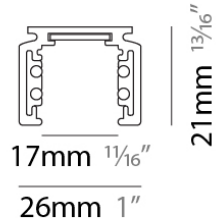

Width (in): 1

Height (mm): 21

Height (in): 13/16

Weight (kg): 6.7

Fixture Material: Aluminum

RATINGS AND CERTIFICATIONS

Certified By: CSA Certified to UL and CSA Standards

IP rating: IP20

PHYSICAL

Shape: Rectangle
 Length (mm): 3000
 Length (in): 118 1/8
 Width (mm): 26
 Width (in): 1
 Height (mm): 21
 Height (in): 13/16
 Weight (kg): 6.7
 Fixture Material: Aluminum

RATINGS AND CERTIFICATIONS

PHYSICAL

Shape: Rectangle
 Length (mm): 26
 Length (in): 1
 Height (mm): 21
 Height (in): 13/16
 Weight (kg): 6.7
 Fixture Material: Aluminum

RATINGS AND CERTIFICATIONS

Certified By: CSA Certified to UL and CSA Standards
 IP rating: IP20