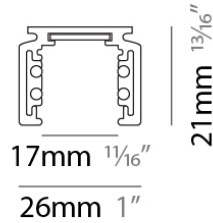

PROJECT	
TYPE	
NOTES	
QUANTITY	
DATE	

A3T106- COMPONENTS SURFACE

A3T158-3000

DESCRIPTION

Clicktrack - Surface Track - 3000mm - Black

GENERAL

Series: Clicktrack
Brand: Prolicht
Division: Architectural
Mounting Type: Surface
Mounting Location: Ceiling
Subcategory: Profile

PHYSICAL

Shape: Rectangle
Length (mm): 3000
Length (in): 118 1/8
Width (mm): 26
Width (in): 1
Height (mm): 21
Height (in): 13/16
Weight (kg): 6.7
Fixture Material: Aluminum

RATINGS AND CERTIFICATIONS

Certified By: CSA Certified to UL and CSA Standards
IP rating: IP20