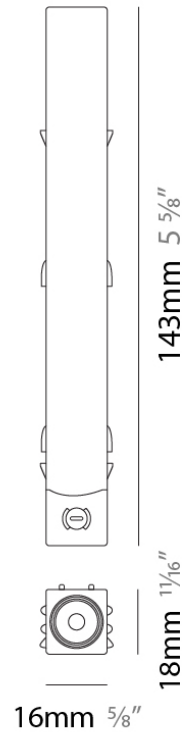

A3T106- COMPONENTS SURFACE

A3T160

DESCRIPTION

Clicktrack - 48V Power Feed - Black

GENERAL

Series: Clicktrack

Brand: Prolicht

Division: Architectural

Mounting Type: Surface

Mounting Location: Ceiling

PHYSICAL

Shape: Rectangle

Length (mm): 143

Length (in): 5 5/8

Width (mm): 16

Width (in): 5/8

Height (mm): 18

Height (in): 11/16

Weight (kg): 6.7

Fixture Material: Aluminum

ELECTRICAL

Constant Voltage (V): 48

RATINGS AND CERTIFICATIONS

Certified By: CSA Certified to UL and CSA Standards

IP rating: IP20