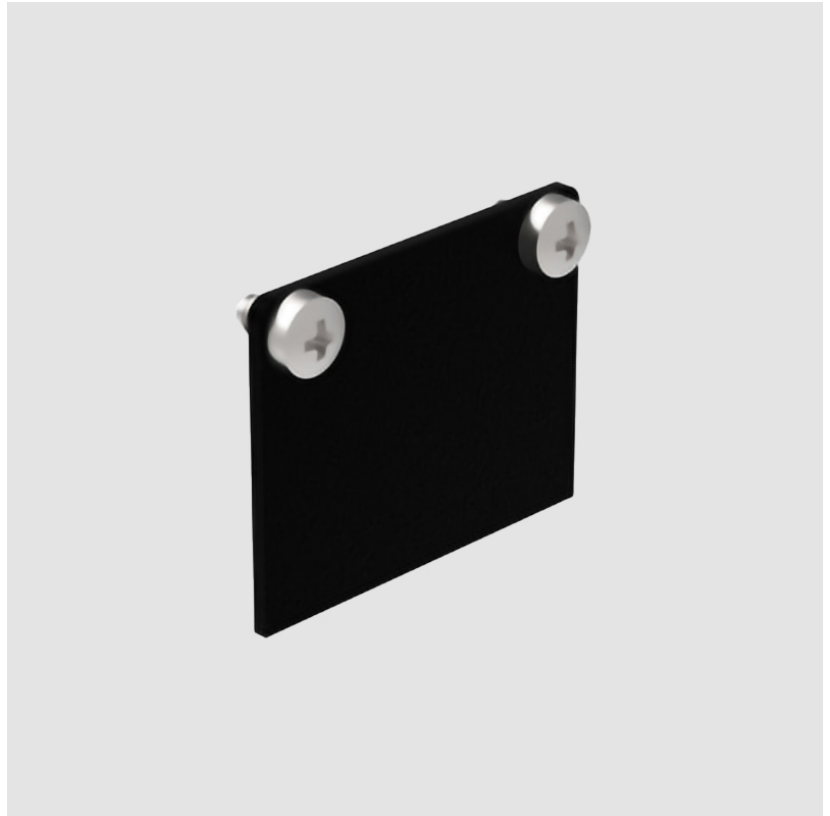

A3T106- COMPONENTS SURFACE

A3T158-1000

DESCRIPTION

Clicktrack - Surface Track - 1000mm - Black

GENERAL

Series: Clicktrack

Brand: Prolicht

Division: Architectural

PROJECT	
TYPE	
NOTES	
QUANTITY	
DATE	

A3T106- COMPONENTS SURFACE

A3T158-3000

DESCRIPTION

Clicktrack - Surface Track - 3000mm - Black

GENERAL

Series: Clicktrack
 Brand: Prolicht
 Division: Architectural
 Mounting Type: Surface
 Mounting Location: Ceiling
 Subcategory: Profile

Certified By: CSA Certified to UL and CSA Standards
 IP rating: IP20

PROJECT
TYPE
NOTES
QUANTITY
DATE

A3T106- COMPONENTS SURFACE

A3T159

DESCRIPTION

Clicktrack - End Cap - Black

GENERAL

Series: Clicktrack
 Brand: Prolicht
 Division: Architectural
 Mounting Type: Surface
 Mounting Location: Ceiling

PHYSICAL

Shape: Rectangle
 Length (mm): 26
 Length (in): 1
 Height (mm): 21
 Height (in): 13/16
 Weight (kg): 6.7
 Fixture Material: Aluminum

RATINGS AND CERTIFICATIONS

Certified By: CSA Certified to UL and CSA Standards
 IP rating: IP20