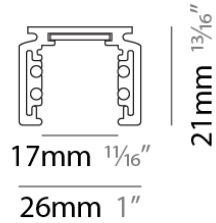

PROJECT	
TYPE	
NOTES	
QUANTITY	
DATE	

A3T106- COMPONENTS SURFACE

A3T158-3000

DESCRIPTION

Clicktrack - Surface Track - 3000mm - Black

GENERAL

Series: Clicktrack
Partner: Prolicht
Division: Architectural
Installation: Surface
Product Type: Linear Profiles
Mounting Location: Ceiling

PHYSICAL

Shape: Rectangle
Length (mm): 3000
Length (in): 118 1/8
Width (mm): 26
Width (in): 1
Height (mm): 21
Height (in): 13/16
Weight (kg): 6.7
Fixture Material: Aluminum

RATINGS AND CERTIFICATIONS

Certified By: CSA Certified to UL and CSA Standards
IP rating: IP20