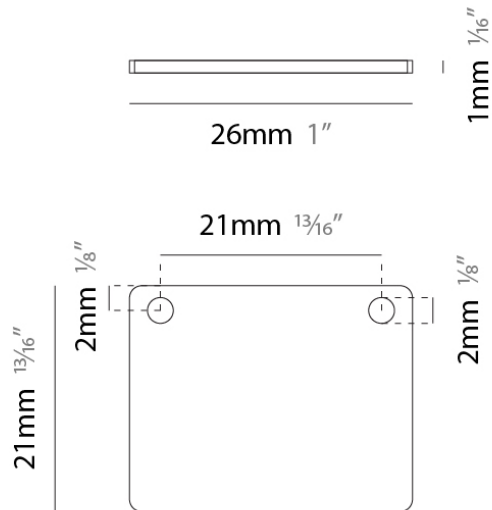

A3T106- COMPONENTS SURFACE

A3T159

DESCRIPTION

Clicktrack - End Cap - Black

GENERAL

Series: Clicktrack
Partner: Prolicht
Division: Architectural
Installation: Surface
Mounting Location: Ceiling

PHYSICAL

Shape: Rectangle
Length (mm): 26
Length (in): 1
Height (mm): 21
Height (in): 13/16
Weight (kg): 6.7
Fixture Material: Aluminum

RATINGS AND CERTIFICATIONS

Certified By: CSA Certified to UL and CSA Standards
IP rating: IP20