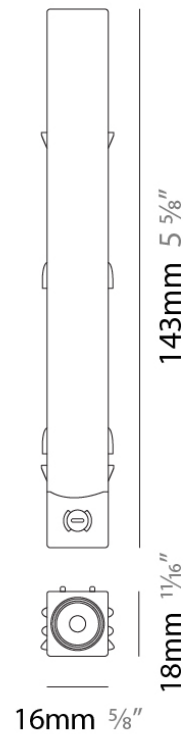

PROJECT	
TYPE	
NOTES	
QUANTITY	
DATE	

A3T106- COMPONENTS SURFACE

A3T160

DESCRIPTION

Clicktrack - 48V Power Feed - Black

GENERAL

Series: Clicktrack

Partner: Prolicht

Division: Architectural

Installation: Surface

Mounting Location: Ceiling

PHYSICAL

Shape: Rectangle

Length (mm): 143

Length (in): 5 5/8

Width (mm): 16

Width (in): 5/8

Height (mm): 18

Height (in): 11/16

Weight (kg): 6.7

Fixture Material: Aluminum

ELECTRICAL

Constant Voltage (V): 48

RATINGS AND CERTIFICATIONS

Certified By: CSA Certified to UL and CSA Standards

IP rating: IP20