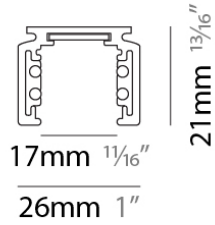

Width (in): 1

Height (mm): 21

Height (in): 13/16

Weight (kg): 6.7

Fixture Material: Aluminum

RATINGS AND CERTIFICATIONS

Certified By: CSA Certified to UL and CSA Standards

IP rating: IP20

Length (mm): 143

Length (in): 5 5/8

Width (mm): 16

Width (in): 5/8

Height (mm): 18

Height (in): 11/16

Weight (kg): 6.7

Fixture Material: Aluminum