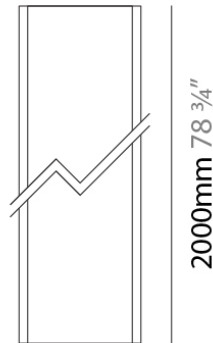

#### PHYSICAL

Shape: Rectangle

Length (mm): 1000

Length (in): 39 <sup>3</sup>/<sub>8</sub>

Width (mm): 26

Width (in): 1

Height (mm): 21

Height (in): 13/16

Weight (kg): 6.7

Fixture Material: Aluminum

**PHYSICAL**  
Shape: Rectangle  
Length (mm): 2000  
Length (in): 78 3/4  
Width (mm): 26  
Width (in): 1  
Height (mm): 21  
Height (in): 13/16  
Weight (kg): 6.7  
Fixture Material: Aluminum

**RATINGS AND CERTIFICATIONS**  
Certified By: CSA Certified to UL and CSA Standards  
IP rating: IP20

#### PHYSICAL

Shape: Rectangle  
 Length (mm): 3000  
 Length (in): 118 1/8  
 Width (mm): 26  
 Width (in): 1  
 Height (mm): 21  
 Height (in): 13/16  
 Weight (kg): 6.7  
 Fixture Material: Aluminum