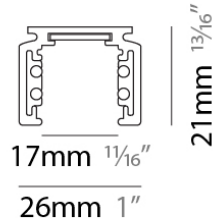

#### PHYSICAL

Shape: Rectangle

Length (mm): 1000

Length (in): 39 <sup>3</sup>/<sub>8</sub>

Width (mm): 26

Width (in): 1

Height (mm): 21

Height (in): 13/16

**PHYSICAL**  
Shape: Rectangle  
Length (mm): 2000  
Length (in): 78 3/4  
Width (mm): 26  
Width (in): 1  
Height (mm): 21  
Height (in): 13/16  
Weight (kg): 6.7  
Fixture Material: Aluminum

**RATINGS AND CERTIFICATIONS**  
Certified By: CSA Certified to UL and CSA Standards  
IP rating: IP20

#### PHYSICAL

Shape: Rectangle  
 Length (mm): 3000  
 Length (in): 118 1/8  
 Width (mm): 26  
 Width (in): 1  
 Height (mm): 21  
 Height (in): 13/16  
 Weight (kg): 6.7  
 Fixture Material: Aluminum

#### PHYSICAL

Shape: Rectangle

Length (mm): 26

Length (in): 1

Height (mm): 21

Height (in): 13/16

Weight (kg): 6.7

Fixture Material: Aluminum