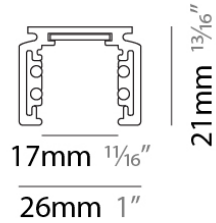

Width (in): 1

Height (mm): 21

Height (in): 13/16

Weight (kg): 6.7

Fixture Material: Aluminum

RATINGS AND CERTIFICATIONS

Certified By: CSA Certified to UL and CSA Standards

IP rating: IP20

Installation: Surface

Product Type: Linear Profiles

Mounting Location: Ceiling

PHYSICAL

Shape: Rectangle

Length (mm): 3000

Length (in): 118 ¹/₈

Width (mm): 26

Length (mm): 143

Length (in): 5 5/8

Width (mm): 16

Width (in): 5/8

Height (mm): 18

Height (in): 11/16

Weight (kg): 6.7

Fixture Material: Aluminum