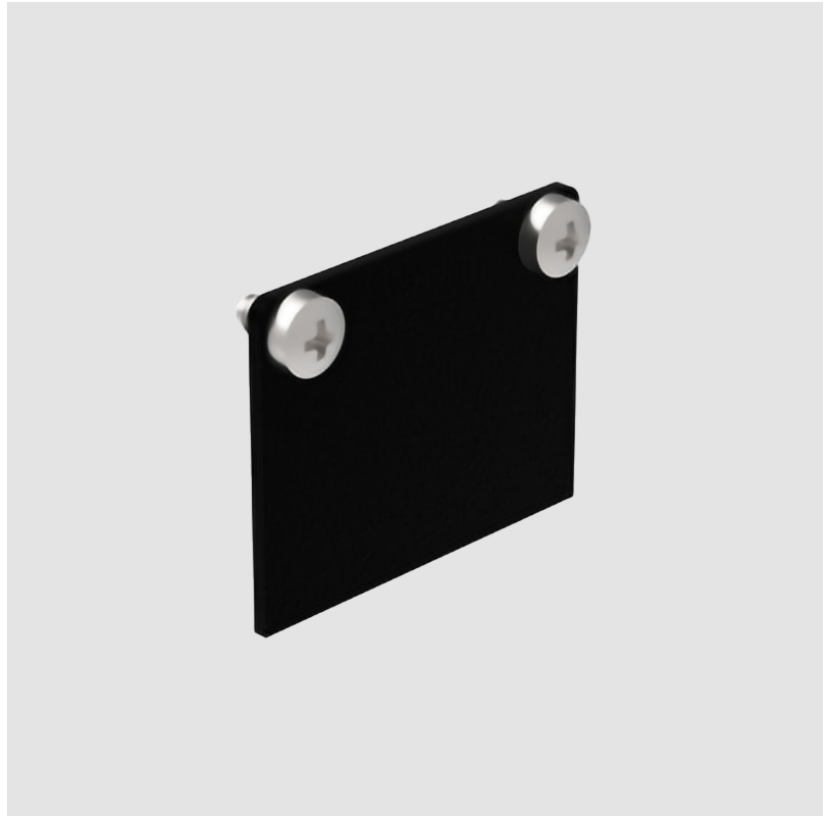

A3T106- COMPONENTS SURFACE

A3T159

DESCRIPTION

Clicktrack - End Cap - Black

GENERAL

Series: Clicktrack
Partner: Prolicht
Division: Architectural
Installation: Surface
Mounting Location: Ceiling

PHYSICAL

Shape: Rectangle
Length (mm): 26
Length (in): 1
Height (mm): 21
Height (in): 13/16
Weight (kg): 6.7
Fixture Material: Aluminum

RATINGS AND CERTIFICATIONS

Certified By: CSA Certified to UL and CSA Standards
IP rating: IP20