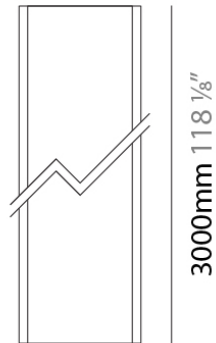

PROJECT	
TYPE	
NOTES	
QUANTITY	
DATE	

A3T106- COMPONENTS SURFACE

A3T158-3000

DESCRIPTION

Clicktrack - Surface Track - 3000mm - Black

GENERAL

Series: Clicktrack
Partner: Prolicht
Division: Architectural
Installation: Surface
Product Type: Linear Profiles
Mounting Location: Ceiling

PHYSICAL

Shape: Rectangle
Length (mm): 3000
Length (in): 118 1/8
Width (mm): 26
Width (in): 1
Height (mm): 21
Height (in): 13/16
Weight (kg): 6.7
Fixture Material: Aluminum

RATINGS AND CERTIFICATIONS

Certified By: CSA Certified to UL and CSA Standards
IP rating: IP20