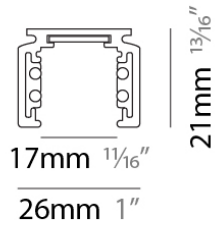

A3T106- COMPONENTS SURFACE

A3T158-1000

DESCRIPTION

Clicktrack - Surface Track - 1000mm - Black

GENERAL

Series: Clicktrack

Partner: Prolicht

Division: Architectural

Installation: Surface

Product Type: Linear Profiles

Mounting Location: Ceiling

PHYSICAL

Shape: Rectangle

Length (mm): 1000

Length (in): 39 ³/₈

Width (mm): 26

Width (in): 1

Height (mm): 21

Height (in): 13/16

Weight (kg): 6.7

Fixture Material: Aluminum

RATINGS AND CERTIFICATIONS

Certified By: CSA Certified to UL and CSA Standards

IP rating: IP20