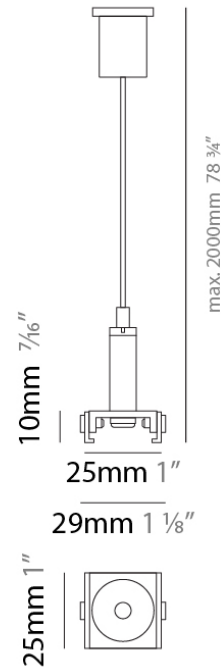

PROJECT	
TYPE	
NOTES	
QUANTITY	
DATE	

A3T106- COMPONENTS SURFACE

A3T162

DESCRIPTION

Clicktrack - Suspension Cable - 1500mm - Black

GENERAL

Series: Clicktrack

Brand: Prolicht

Division: Architectural

Mounting Type: Surface

Mounting Location: Ceiling

PHYSICAL

Shape: Rectangle

Height (mm): 1500

Height (in): 11/16

Weight (kg): 6.7

Fixture Material: Aluminum

RATINGS AND CERTIFICATIONS

Certified By: CSA Certified to UL and CSA Standards

IP rating: IP20