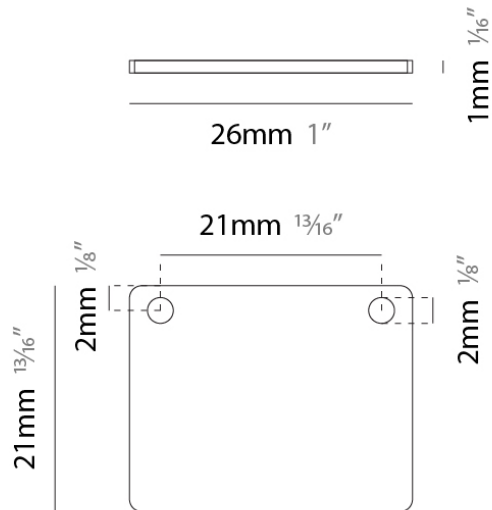

Width (in): 1

Height (mm): 21

Height (in): 13/16

Weight (kg): 6.7

Fixture Material: Aluminum

RATINGS AND CERTIFICATIONS

Certified By: CSA Certified to UL and CSA Standards

IP rating: IP20

PHYSICAL

Shape: Rectangle
 Length (mm): 3000
 Length (in): 118 1/8
 Width (mm): 26
 Width (in): 1
 Height (mm): 21
 Height (in): 13/16
 Weight (kg): 6.7
 Fixture Material: Aluminum

RATINGS AND CERTIFICATIONS

PHYSICAL

Shape: Rectangle
 Length (mm): 26
 Length (in): 1
 Height (mm): 21
 Height (in): 13/16
 Weight (kg): 6.7
 Fixture Material: Aluminum

RATINGS AND CERTIFICATIONS

Certified By: CSA Certified to UL and CSA Standards
 IP rating: IP20