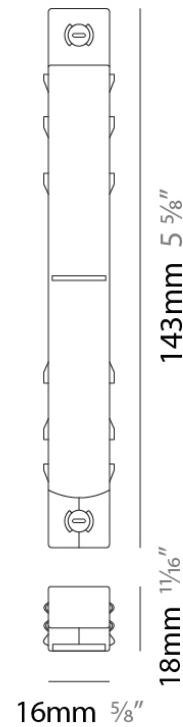

Mounting Type: Surface

Mounting Location: Ceiling

Subcategory: Profile

PHYSICAL

Shape: Rectangle

Length (mm): 2000

Length (in): 78 3/4

Width (mm): 26

Width (in): 1

Height (mm): 21

Height (in): 13/16

Weight (kg): 6.7

Fixture Material: Aluminum

RATINGS AND CERTIFICATIONS

Certified By: CSA Certified to UL and CSA Standards

IP rating: IP20

Mounting Location: Ceiling

PHYSICAL

Shape: Rectangle

Length (mm): 143

Length (in): 5 5/8

Width (mm): 16

Width (in): 5/8

Height (mm): 18

Width (in): 5/8

Height (mm): 18

Height (in): 11/16

Weight (kg): 6.7

Fixture Material: Aluminum

RATINGS AND CERTIFICATIONS

Certified By: CSA Certified to UL and CSA Standards

IP rating: IP20