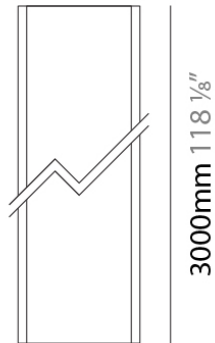

Width (in): 1

Height (mm): 21

Height (in): 13/16

Weight (kg): 6.7

Fixture Material: Aluminum

RATINGS AND CERTIFICATIONS

Certified By: CSA Certified to UL and CSA Standards

IP rating: IP20

Mounting Type: Surface

Mounting Location: Ceiling

Subcategory: Profile

PHYSICAL

Shape: Rectangle

Length (mm): 3000

Length (in): 118 1/8

Width (mm): 26