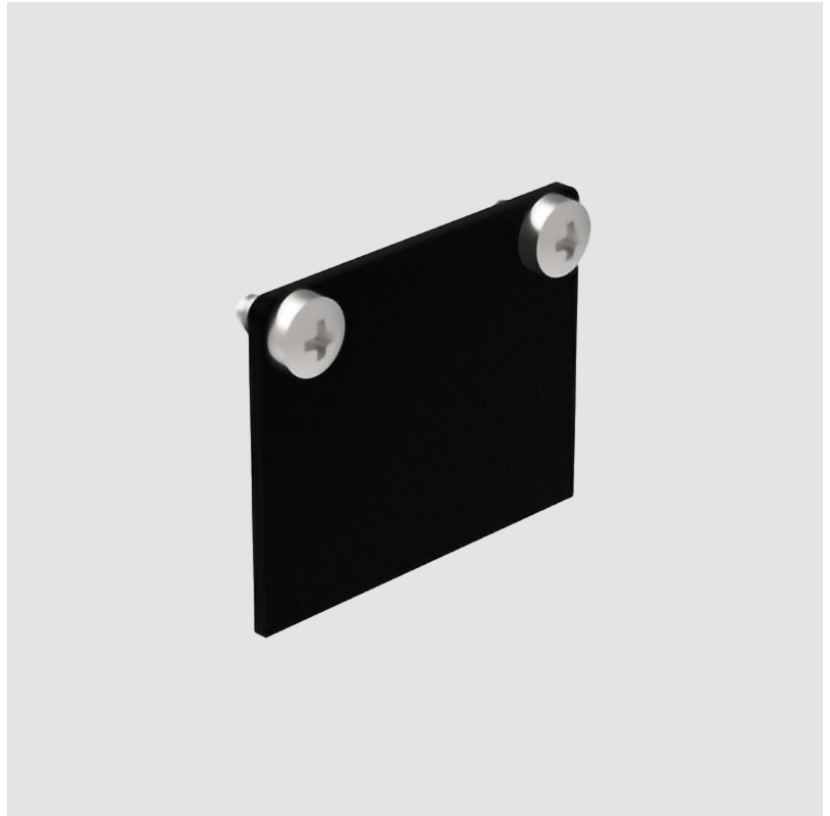

A3T107- COMPONENTS SURFACE

A3T158-1000

DESCRIPTION

Clicktrack - Surface Track - 1000mm - Black

GENERAL

Series: Clicktrack

Brand: Prolicht

Division: Architectural

Height (in): 13/16

Weight (kg): 6.7

Fixture Material: Aluminum

RATINGS AND CERTIFICATIONS

Certified By: CSA Certified to UL and CSA Standards

IP rating: IP20

PROJECT	
TYPE	
NOTES	
QUANTITY	
DATE	

A3T107- COMPONENTS SURFACE