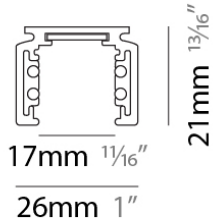

Mounting Type: Surface

Mounting Location: Ceiling

Subcategory: Profile

PHYSICAL

Shape: Rectangle

Length (mm): 1000

Length (in): 39 ³/₈

Width (mm): 26

Width (in): 1

Height (mm): 21

Height (in): 13/16

Weight (kg): 6.7

Fixture Material: Aluminum

RATINGS AND CERTIFICATIONS

Certified By: CSA Certified to UL and CSA Standards

IP rating: IP20