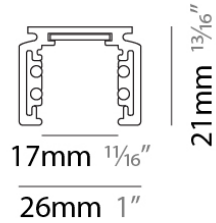

Width (in): 1

Height (mm): 21

Height (in): 13/16

Weight (kg): 6.7

Fixture Material: Aluminum

RATINGS AND CERTIFICATIONS

Certified By: CSA Certified to UL and CSA Standards

IP rating: IP20

Mounting Type: Surface

Mounting Location: Ceiling

Subcategory: Profile

PHYSICAL

Shape: Rectangle

Length (mm): 2000

Length (in): 78 3/4

Width (mm): 26