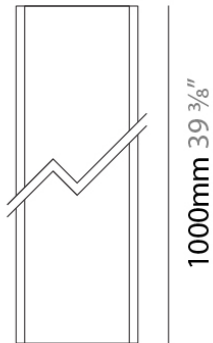

Mounting Type: Surface

Mounting Location: Ceiling

Subcategory: Profile

PHYSICAL

Shape: Rectangle

Length (mm): 1000

Length (in): 39 ³/₈

Width (mm): 26

Width (in): 1

Height (mm): 21

Height (in): 13/16

Weight (kg): 6.7

Fixture Material: Aluminum

RATINGS AND CERTIFICATIONS

Certified By: CSA Certified to UL and CSA Standards

IP rating: IP20