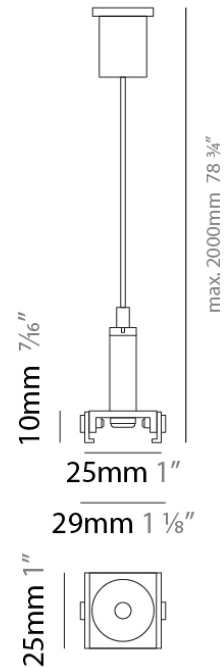

PROJECT	
TYPE	
NOTES	
QUANTITY	
DATE	

A3T107- COMPONENTS SURFACE

A3T162

DESCRIPTION

Clicktrack - Suspension Cable - 1500mm - Black

GENERAL

Series: Clicktrack

Brand: Prolicht

Division: Architectural

Mounting Type: Surface

Mounting Location: Ceiling

PHYSICAL

Shape: Rectangle

Height (mm): 1500

Height (in): 11/16

Weight (kg): 6.7

Fixture Material: Aluminum

RATINGS AND CERTIFICATIONS

Certified By: CSA Certified to UL and CSA Standards

IP rating: IP20