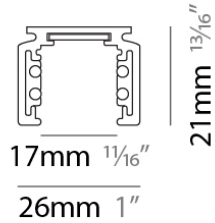

Width (in): 1

Height (mm): 21

Height (in): 13/16

Weight (kg): 6.7

Fixture Material: Aluminum

RATINGS AND CERTIFICATIONS

Certified By: CSA Certified to UL and CSA Standards

IP rating: IP20

Mounting Type: Surface

Mounting Location: Ceiling

Subcategory: Profile

PHYSICAL

Shape: Rectangle

Length (mm): 3000

Length (in): 118 1/8

Width (mm): 26