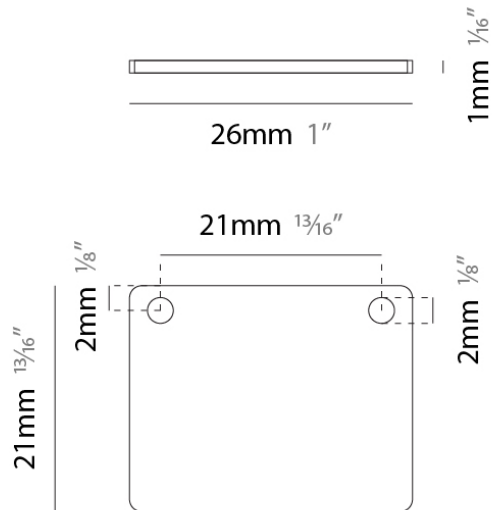

Width (in): 1

Height (mm): 21

Height (in): 13/16

Weight (kg): 6.7

Fixture Material: Aluminum

RATINGS AND CERTIFICATIONS

Certified By: CSA Certified to UL and CSA Standards

IP rating: IP20

Division: Architectural

Mounting Type: Surface

Mounting Location: Ceiling

PHYSICAL

Shape: Rectangle

Length (mm): 26

Length (in): 1

Height (mm): 21

Height (in): 13/16

Weight (kg): 6.7

Fixture Material: Aluminum

RATINGS AND CERTIFICATIONS

Certified By: CSA Certified to UL and CSA Standards

IP rating: IP20

PROJECT	
TYPE	
NOTES	
QUANTITY	
DATE	

A3T107- COMPONENTS SURFACE

Mounting Location: Ceiling

PHYSICAL

Shape: Rectangle

Length (mm): 143

Length (in): 5 5/8

Width (mm): 16

Width (in): 5/8

Height (mm): 18