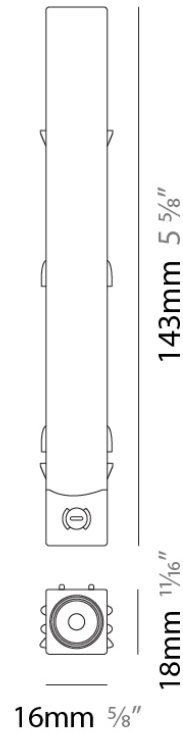

PROJECT	
TYPE	
NOTES	
QUANTITY	
DATE	

A3T107- COMPONENTS SURFACE

A3T160

DESCRIPTION

Clicktrack - 48V Power Feed - Black

GENERAL

Series: Clicktrack

Brand: Prolicht

Division: Architectural

Mounting Type: Surface

Mounting Location: Ceiling

PHYSICAL

Shape: Rectangle

Length (mm): 143

Length (in): 5 5/8

Width (mm): 16

Width (in): 5/8

Height (mm): 18

Height (in): 11/16

Weight (kg): 6.7

Fixture Material: Aluminum

ELECTRICAL

Constant Voltage (V): 48

RATINGS AND CERTIFICATIONS

Certified By: CSA Certified to UL and CSA Standards

IP rating: IP20