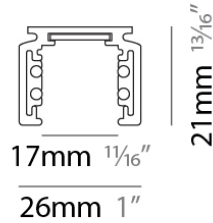

PROJECT	
TYPE	
NOTES	
QUANTITY	
DATE	

A3T108- COMPONENTS SURFACE

A3T158-2000

DESCRIPTION

Clicktrack - Surface Track - 2000mm - Black

GENERAL

Series: Clicktrack
Partner: Prolicht
Division: Architectural
Installation: Surface
Product Type: Linear Profiles
Mounting Location: Ceiling

PHYSICAL

Shape: Rectangle
Length (mm): 2000
Length (in): 78 3/4
Width (mm): 26
Width (in): 1
Height (mm): 21
Height (in): 13/16
Weight (kg): 6.7
Fixture Material: Aluminum

RATINGS AND CERTIFICATIONS

Certified By: CSA Certified to UL and CSA Standards
IP rating: IP20