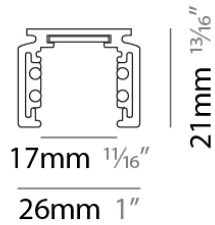

PROJECT	
TYPE	
NOTES	
QUANTITY	
DATE	

A3T108- COMPONENTS SURFACE

A3T158-3000

DESCRIPTION

Clicktrack - Surface Track - 3000mm - Black

GENERAL

Series: Clicktrack
Brand: Prolicht
Division: Architectural
Mounting Type: Surface
Mounting Location: Ceiling
Subcategory: Profile

PHYSICAL

Shape: Rectangle
Length (mm): 3000
Length (in): 118 1/8
Width (mm): 26
Width (in): 1
Height (mm): 21
Height (in): 13/16
Weight (kg): 6.7
Fixture Material: Aluminum

RATINGS AND CERTIFICATIONS

Certified By: CSA Certified to UL and CSA Standards
IP rating: IP20