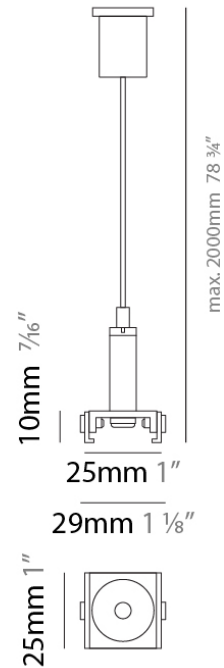

PROJECT	
TYPE	
NOTES	
QUANTITY	
DATE	

A3T108- COMPONENTS SURFACE

A3T162

DESCRIPTION

Clicktrack - Suspension Cable - 1500mm - Black

GENERAL

Series: Clicktrack

Partner: Prolicht

Division: Architectural

Installation: Surface

Mounting Location: Ceiling

PHYSICAL

Shape: Rectangle

Height (mm): 1500

Height (in): 11/16

Weight (kg): 6.7

Fixture Material: Aluminum

RATINGS AND CERTIFICATIONS

Certified By: CSA Certified to UL and CSA Standards

IP rating: IP20