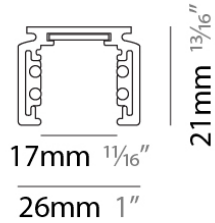

Width (in): 1

Height (mm): 21

Height (in): 13/16

Weight (kg): 6.7

Fixture Material: Aluminum

RATINGS AND CERTIFICATIONS

Certified By: CSA Certified to UL and CSA Standards

IP rating: IP20

PHYSICAL

Shape: Rectangle
 Length (mm): 3000
 Length (in): 118 1/8
 Width (mm): 26
 Width (in): 1
 Height (mm): 21
 Height (in): 13/16
 Weight (kg): 6.7
 Fixture Material: Aluminum

RATINGS AND CERTIFICATIONS

PHYSICAL

Shape: Rectangle

Length (mm): 143

Length (in): 5 5/8

Width (mm): 16

Width (in): 5/8

Height (mm): 18

Height (in): 11/16