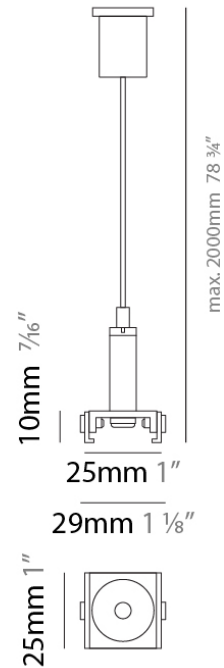

PHYSICAL

Shape: Rectangle
 Length (mm): 2000
 Length (in): 78 3/4
 Width (mm): 26
 Width (in): 1
 Height (mm): 21
 Height (in): 13/16
 Weight (kg): 6.7
 Fixture Material: Aluminum

RATINGS AND CERTIFICATIONS

PHYSICAL

Shape: Rectangle
 Length (mm): 143
 Length (in): 5 5/8
 Width (mm): 16
 Width (in): 5/8
 Height (mm): 18
 Height (in): 11/16
 Weight (kg): 6.7
 Fixture Material: Aluminum

ELECTRICAL

Constant Voltage (V): 48

Length (mm): 143

Length (in): 5 5/8

Width (mm): 16

Width (in): 5/8

Height (mm): 18

Height (in): 11/16

Weight (kg): 6.7

Fixture Material: Aluminum

Height (mm): 1500

Height (in): 11/16

Weight (kg): 6.7

Fixture Material: Aluminum

RATINGS AND CERTIFICATIONS

Certified By: CSA Certified to UL and CSA Standards

IP rating: IP20

LEGEND