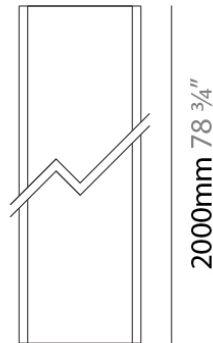

PROJECT	
TYPE	
NOTES	
QUANTITY	
DATE	

A3T108- COMPONENTS SURFACE

A3T158-2000

DESCRIPTION

Clicktrack - Surface Track - 2000mm - Black

GENERAL

Series: Clicktrack
Partner: Prolicht
Division: Architectural
Installation: Surface
Product Type: Linear Profiles
Mounting Location: Ceiling

PHYSICAL

Shape: Rectangle
Length (mm): 2000
Length (in): 78 3/4
Width (mm): 26
Width (in): 1
Height (mm): 21
Height (in): 13/16
Weight (kg): 6.7
Fixture Material: Aluminum

RATINGS AND CERTIFICATIONS

Certified By: CSA Certified to UL and CSA Standards
IP rating: IP20