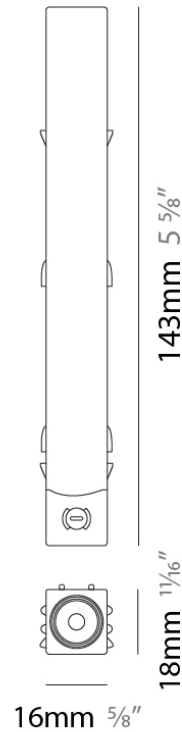

PROJECT	
TYPE	
NOTES	
QUANTITY	
DATE	

A3T108- COMPONENTS SURFACE

A3T160

DESCRIPTION

Clicktrack - 48V Power Feed - Black

GENERAL

Series: Clicktrack
Partner: Prolicht
Division: Architectural
Installation: Surface
Mounting Location: Ceiling

PHYSICAL

Shape: Rectangle
Length (mm): 143
Length (in): 5 5/8
Width (mm): 16
Width (in): 5/8
Height (mm): 18
Height (in): 11/16
Weight (kg): 6.7
Fixture Material: Aluminum

ELECTRICAL

Constant Voltage (V): 48

RATINGS AND CERTIFICATIONS

Certified By: CSA Certified to UL and CSA Standards
IP rating: IP20