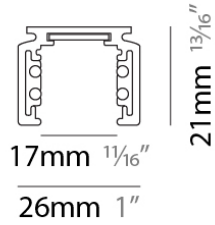

Width (in): 1

Height (mm): 21

Height (in): 13/16

Weight (kg): 6.7

Fixture Material: Aluminum

RATINGS AND CERTIFICATIONS

Certified By: CSA Certified to UL and CSA Standards

IP rating: IP20

PHYSICAL

Shape: Rectangle
 Length (mm): 2000
 Length (in): 78 3/4
 Width (mm): 26
 Width (in): 1
 Height (mm): 21
 Height (in): 13/16
 Weight (kg): 6.7
 Fixture Material: Aluminum

RATINGS AND CERTIFICATIONS

PHYSICAL

Shape: Rectangle
 Length (mm): 143
 Length (in): 5 5/8
 Width (mm): 16
 Width (in): 5/8
 Height (mm): 18
 Height (in): 11/16
 Weight (kg): 6.7
 Fixture Material: Aluminum

ELECTRICAL

Constant Voltage (V): 48

Length (mm): 143

Length (in): 5 5/8

Width (mm): 16

Width (in): 5/8

Height (mm): 18

Height (in): 11/16

Weight (kg): 6.7

Fixture Material: Aluminum