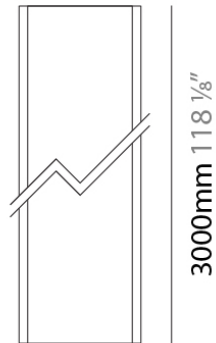

PROJECT	
TYPE	
NOTES	
QUANTITY	
DATE	

A3T108- COMPONENTS SURFACE

A3T158-3000

DESCRIPTION

Clicktrack - Surface Track - 3000mm - Black

GENERAL

Series: Clicktrack
Partner: Prolicht
Division: Architectural
Installation: Surface
Product Type: Linear Profiles
Mounting Location: Ceiling

PHYSICAL

Shape: Rectangle
Length (mm): 3000
Length (in): 118 1/8
Width (mm): 26
Width (in): 1
Height (mm): 21
Height (in): 13/16
Weight (kg): 6.7
Fixture Material: Aluminum

RATINGS AND CERTIFICATIONS

Certified By: CSA Certified to UL and CSA Standards
IP rating: IP20