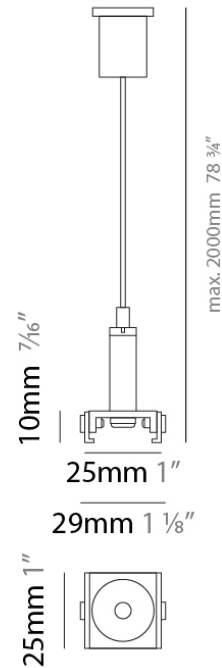

PROJECT	
TYPE	
NOTES	
QUANTITY	
DATE	

A3T108- COMPONENTS SURFACE

A3T162

DESCRIPTION

Clicktrack - Suspension Cable - 1500mm - Black

GENERAL

Series: Clicktrack

Brand: Prolicht

Division: Architectural

Mounting Type: Surface

Mounting Location: Ceiling

PHYSICAL

Shape: Rectangle

Height (mm): 1500

Height (in): 11/16

Weight (kg): 6.7

Fixture Material: Aluminum

RATINGS AND CERTIFICATIONS

Certified By: CSA Certified to UL and CSA Standards

IP rating: IP20