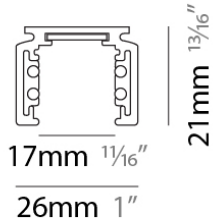

Width (in): 1

Height (mm): 21

Height (in): 13/16

Weight (kg): 6.7

Fixture Material: Aluminum

RATINGS AND CERTIFICATIONS

Certified By: CSA Certified to UL and CSA Standards

IP rating: IP20

PHYSICAL

Shape: Rectangle
 Length (mm): 3000
 Length (in): 118 1/8
 Width (mm): 26
 Width (in): 1
 Height (mm): 21
 Height (in): 13/16
 Weight (kg): 6.7
 Fixture Material: Aluminum

RATINGS AND CERTIFICATIONS

PHYSICAL

Shape: Rectangle

Length (mm): 143

Length (in): 5 5/8

Width (mm): 16

Width (in): 5/8

Height (mm): 18

Height (in): 11/16