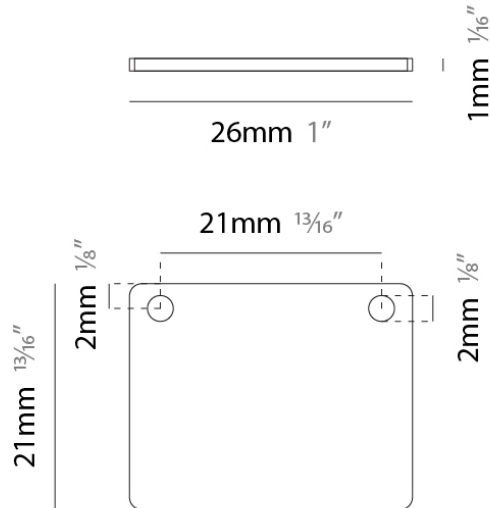

PROJECT	
TYPE	
NOTES	
QUANTITY	
DATE	

A3T108- COMPONENTS SURFACE

A3T159

DESCRIPTION

Clicktrack - End Cap - Black

GENERAL

Series: Clicktrack
Partner: Prolicht
Division: Architectural
Installation: Surface
Mounting Location: Ceiling

PHYSICAL

Shape: Rectangle
Length (mm): 26
Length (in): 1
Height (mm): 21
Height (in): 13/16
Weight (kg): 6.7
Fixture Material: Aluminum

RATINGS AND CERTIFICATIONS

Certified By: CSA Certified to UL and CSA Standards
IP rating: IP20