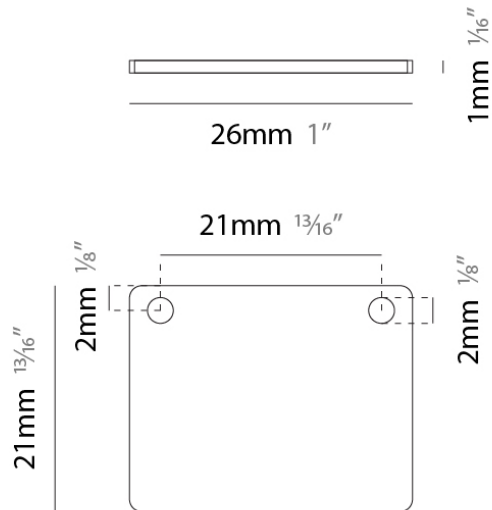

PHYSICAL

Shape: Rectangle
 Length (mm): 2000
 Length (in): 78 3/4
 Width (mm): 26
 Width (in): 1
 Height (mm): 21
 Height (in): 13/16
 Weight (kg): 6.7
 Fixture Material: Aluminum

RATINGS AND CERTIFICATIONS

PHYSICAL

Shape: Rectangle
 Length (mm): 26
 Length (in): 1
 Height (mm): 21
 Height (in): 13/16
 Weight (kg): 6.7
 Fixture Material: Aluminum

RATINGS AND CERTIFICATIONS

Certified By: CSA Certified to UL and CSA Standards
 IP rating: IP20

PHYSICAL

Shape: Rectangle
 Length (mm): 143
 Length (in): 5 5/8
 Width (mm): 16
 Width (in): 5/8
 Height (mm): 18
 Height (in): 11/16
 Weight (kg): 6.7
 Fixture Material: Aluminum

ELECTRICAL

Constant Voltage (V): 48

Length (mm): 143

Length (in): 5 5/8

Width (mm): 16

Width (in): 5/8

Height (mm): 18

Height (in): 11/16

Weight (kg): 6.7

Fixture Material: Aluminum