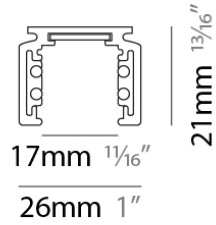

PROJECT	
TYPE	
NOTES	
QUANTITY	
DATE	

A3T108- COMPONENTS SURFACE

A3T158-3000

DESCRIPTION

Clicktrack - Surface Track - 3000mm - Black

GENERAL

Series: Clicktrack
Partner: Prolicht
Division: Architectural
Installation: Surface
Product Type: Linear Profiles
Mounting Location: Ceiling

PHYSICAL

Shape: Rectangle
Length (mm): 3000
Length (in): 118 1/8
Width (mm): 26
Width (in): 1
Height (mm): 21
Height (in): 13/16
Weight (kg): 6.7
Fixture Material: Aluminum

RATINGS AND CERTIFICATIONS

Certified By: CSA Certified to UL and CSA Standards
IP rating: IP20