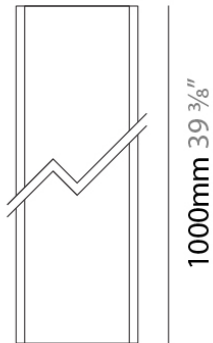

Mounting Type: Surface

Mounting Location: Ceiling

Subcategory: Profile

PHYSICAL

Shape: Rectangle

Length (mm): 1000

Length (in): 39 ³/₈

Width (mm): 26

Width (in): 1

Height (mm): 21

Height (in): 13/16

Weight (kg): 6.7

Fixture Material: Aluminum

RATINGS AND CERTIFICATIONS

Certified By: CSA Certified to UL and CSA Standards

IP rating: IP20

PHYSICAL

Shape: Rectangle
 Length (mm): 3000
 Length (in): 118 1/8
 Width (mm): 26
 Width (in): 1
 Height (mm): 21
 Height (in): 13/16
 Weight (kg): 6.7
 Fixture Material: Aluminum

RATINGS AND CERTIFICATIONS