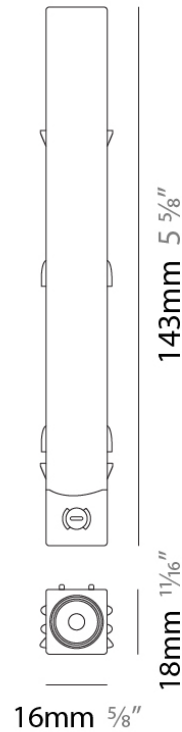

A3T108- COMPONENTS SURFACE

A3T160

DESCRIPTION

Clicktrack - 48V Power Feed - Black

GENERAL

Series: Clicktrack

Brand: Prolicht

Division: Architectural

Mounting Type: Surface

Mounting Location: Ceiling

PHYSICAL

Shape: Rectangle

Length (mm): 143

Length (in): 5 5/8

Width (mm): 16

Width (in): 5/8

Height (mm): 18

Height (in): 11/16

Weight (kg): 6.7

Fixture Material: Aluminum

ELECTRICAL

Constant Voltage (V): 48

RATINGS AND CERTIFICATIONS

Certified By: CSA Certified to UL and CSA Standards

IP rating: IP20