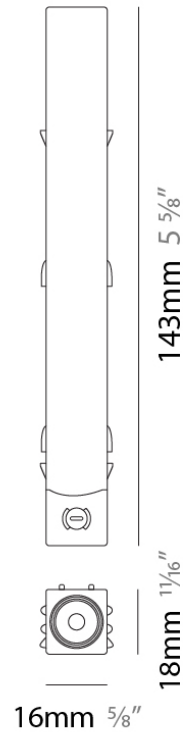

PROJECT	
TYPE	
NOTES	
QUANTITY	
DATE	

A3T108- COMPONENTS SURFACE

A3T160

DESCRIPTION

Clicktrack - 48V Power Feed - Black

GENERAL

Series: Clicktrack
Partner: Prolicht
Division: Architectural
Installation: Surface
Mounting Location: Ceiling

PHYSICAL

Shape: Rectangle
Length (mm): 143
Length (in): 5 5/8
Width (mm): 16
Width (in): 5/8
Height (mm): 18
Height (in): 11/16
Weight (kg): 6.7
Fixture Material: Aluminum

ELECTRICAL

Constant Voltage (V): 48

RATINGS AND CERTIFICATIONS

Certified By: CSA Certified to UL and CSA Standards
IP rating: IP20