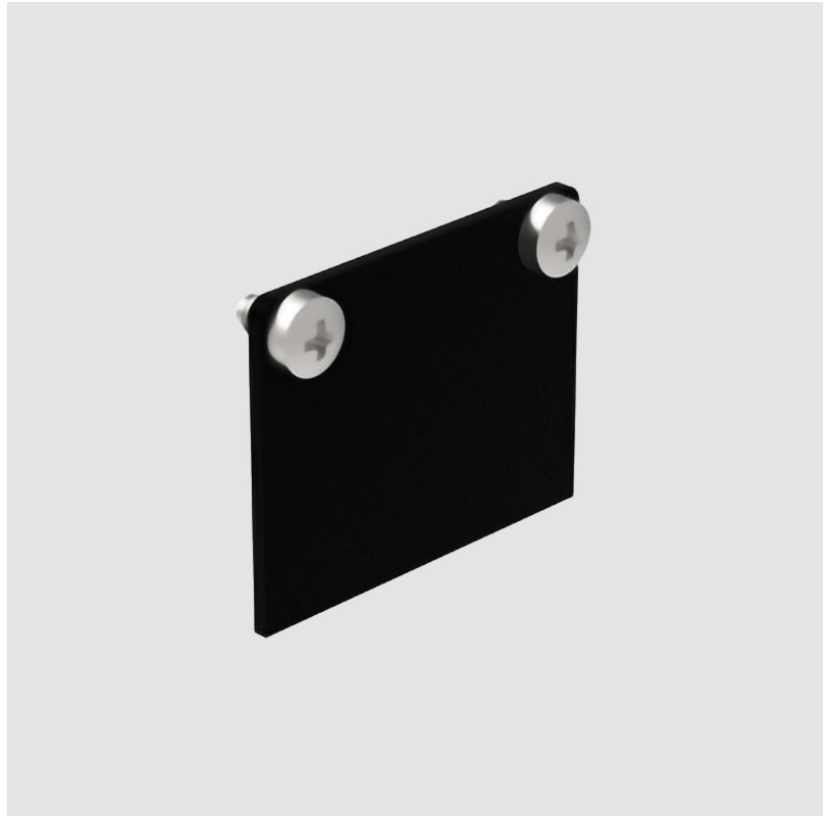

A3T108- COMPONENTS SURFACE

A3T158-1000

DESCRIPTION

Clicktrack - Surface Track - 1000mm - Black

GENERAL

Series: Clicktrack

Brand: Prolicht

Division: Architectural

Height (in): 13/16

Weight (kg): 6.7

Fixture Material: Aluminum

RATINGS AND CERTIFICATIONS

Certified By: CSA Certified to UL and CSA Standards

IP rating: IP20

A3T108- COMPONENTS SURFACE

A3T160