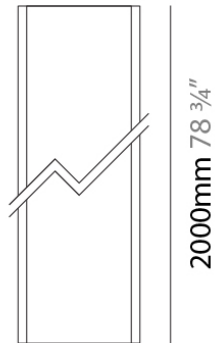

Width (in): 1

Height (mm): 21

Height (in): 13/16

Weight (kg): 6.7

Fixture Material: Aluminum

RATINGS AND CERTIFICATIONS

Certified By: CSA Certified to UL and CSA Standards

IP rating: IP20

Mounting Type: Surface

Mounting Location: Ceiling

Subcategory: Profile

PHYSICAL

Shape: Rectangle

Length (mm): 2000

Length (in): 78 3/4

Width (mm): 26

PHYSICAL

Shape: Rectangle
 Length (mm): 3000
 Length (in): 118 1/8
 Width (mm): 26
 Width (in): 1
 Height (mm): 21
 Height (in): 13/16
 Weight (kg): 6.7
 Fixture Material: Aluminum

RATINGS AND CERTIFICATIONS