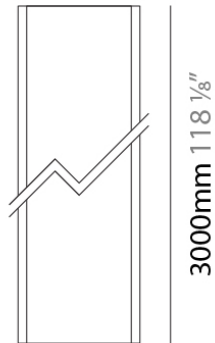

PROJECT	
TYPE	
NOTES	
QUANTITY	
DATE	

A3T108- COMPONENTS SURFACE

A3T158-3000

DESCRIPTION

Clicktrack - Surface Track - 3000mm - Black

GENERAL

Series: Clicktrack
Brand: Prolicht
Division: Architectural
Mounting Type: Surface
Mounting Location: Ceiling
Subcategory: Profile

PHYSICAL

Shape: Rectangle
Length (mm): 3000
Length (in): 118 1/8
Width (mm): 26
Width (in): 1
Height (mm): 21
Height (in): 13/16
Weight (kg): 6.7
Fixture Material: Aluminum

RATINGS AND CERTIFICATIONS

Certified By: CSA Certified to UL and CSA Standards
IP rating: IP20