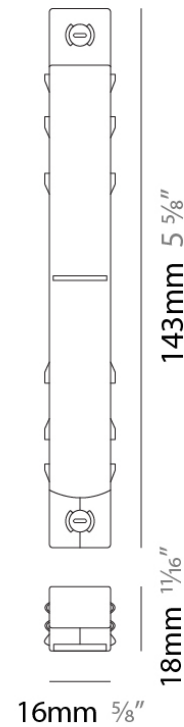

PHYSICAL

Shape: Rectangle
 Length (mm): 3000
 Length (in): 118 1/8
 Width (mm): 26
 Width (in): 1
 Height (mm): 21
 Height (in): 13/16
 Weight (kg): 6.7
 Fixture Material: Aluminum

RATINGS AND CERTIFICATIONS

PHYSICAL

Shape: Rectangle

Length (mm): 143

Length (in): 5 5/8

Width (mm): 16

Width (in): 5/8

Height (mm): 18

Height (in): 11/16

Mounting Type: Surface

Mounting Location: Ceiling

PHYSICAL

Shape: Rectangle

Length (mm): 143

Length (in): 5 5/8

Width (mm): 16

Width (in): 5/8

Height (mm): 18

Height (in): 11/16

Weight (kg): 6.7

Fixture Material: Aluminum

RATINGS AND CERTIFICATIONS

Certified By: CSA Certified to UL and CSA Standards

IP rating: IP20

PROJECT	
TYPE	
NOTES	
QUANTITY	
DATE	