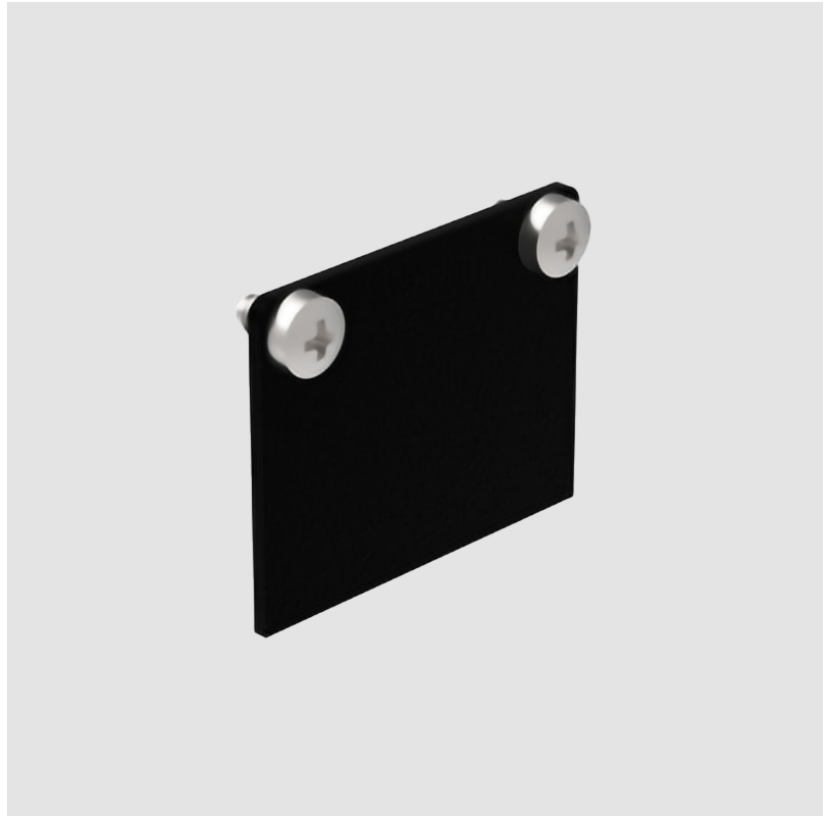

A3T108- COMPONENTS SURFACE

A3T158-1000

DESCRIPTION

Clicktrack - Surface Track - 1000mm - Black

GENERAL

Series: Clicktrack

Partner: Prolicht

Division: Architectural

Series: Clicktrack
 Partner: Prolicht
 Division: Architectural
 Installation: Surface
 Product Type: Linear Profiles
 Mounting Location: Ceiling

PHYSICAL

Shape: Rectangle
 Length (mm): 3000
 Length (in): 118 1/8
 Width (mm): 26
 Width (in): 1
 Height (mm): 21
 Height (in): 13/16
 Weight (kg): 6.7
 Fixture Material: Aluminum

RATINGS AND CERTIFICATIONS

Certified By: CSA Certified to UL and CSA Standards
 IP rating: IP20

A3T108- COMPONENTS SURFACE

A3T159

DESCRIPTION

Clicktrack - End Cap - Black

GENERAL

Series: Clicktrack
 Partner: Prolicht
 Division: Architectural
 Installation: Surface
 Mounting Location: Ceiling

PHYSICAL

Shape: Rectangle
 Length (mm): 26
 Length (in): 1
 Height (mm): 21
 Height (in): 13/16
 Weight (kg): 6.7
 Fixture Material: Aluminum

RATINGS AND CERTIFICATIONS

Certified By: CSA Certified to UL and CSA Standards
 IP rating: IP20