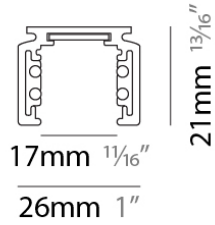

A3T108- COMPONENTS SURFACE

A3T158-1000

DESCRIPTION

Clicktrack - Surface Track - 1000mm - Black

GENERAL

Series: Clicktrack

Partner: Prolicht

Division: Architectural

Installation: Surface

Product Type: Linear Profiles

Mounting Location: Ceiling

PHYSICAL

Shape: Rectangle

Length (mm): 1000

Length (in): 39 ³/₈

Width (mm): 26

Width (in): 1

Height (mm): 21

Height (in): 13/16

Weight (kg): 6.7

Fixture Material: Aluminum

RATINGS AND CERTIFICATIONS

Certified By: CSA Certified to UL and CSA Standards

IP rating: IP20