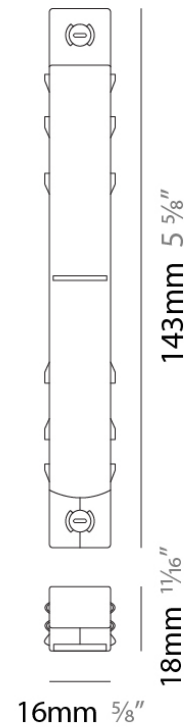

PROJECT	
TYPE	
NOTES	
QUANTITY	
DATE	

A3T108- COMPONENTS SURFACE

A3T161

DESCRIPTION

Clicktrack - Linear Connector - Black

GENERAL

Series: Clicktrack

Partner: Prolicht

Division: Architectural

Installation: Surface

Mounting Location: Ceiling

PHYSICAL

Shape: Rectangle

Length (mm): 143

Length (in): 5 5/8

Width (mm): 16

Width (in): 5/8

Height (mm): 18

Height (in): 11/16

Weight (kg): 6.7

Fixture Material: Aluminum

RATINGS AND CERTIFICATIONS

Certified By: CSA Certified to UL and CSA Standards

IP rating: IP20