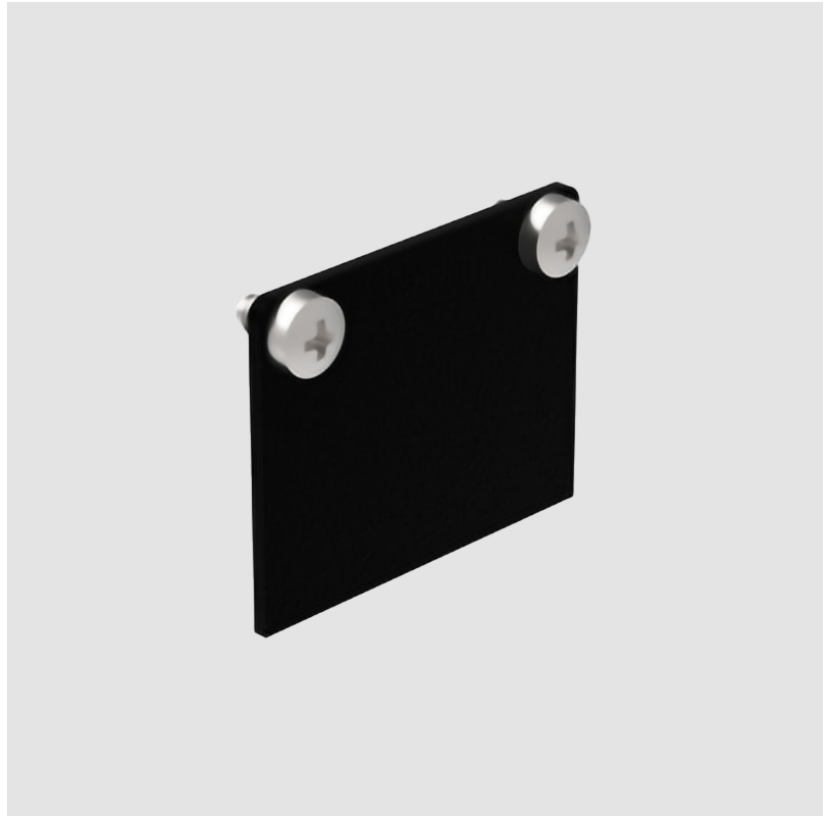

PROJECT	
TYPE	
NOTES	
QUANTITY	
DATE	

A3T108- COMPONENTS SURFACE

A3T159

DESCRIPTION

Clicktrack - End Cap - Black

GENERAL

Series: Clicktrack
Partner: Prolicht
Division: Architectural
Installation: Surface
Mounting Location: Ceiling

PHYSICAL

Shape: Rectangle
Length (mm): 26
Length (in): 1
Height (mm): 21
Height (in): 13/16
Weight (kg): 6.7
Fixture Material: Aluminum

RATINGS AND CERTIFICATIONS

Certified By: CSA Certified to UL and CSA Standards
IP rating: IP20