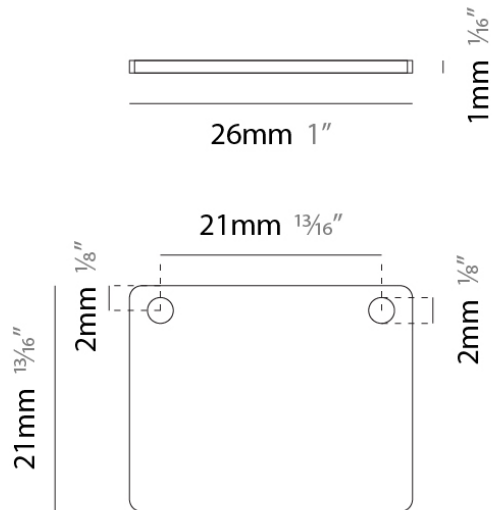

Width (in): 1

Height (mm): 21

Height (in): 13/16

Weight (kg): 6.7

Fixture Material: Aluminum

RATINGS AND CERTIFICATIONS

Certified By: CSA Certified to UL and CSA Standards

IP rating: IP20

PHYSICAL

Shape: Rectangle
 Length (mm): 3000
 Length (in): 118 1/8
 Width (mm): 26
 Width (in): 1
 Height (mm): 21
 Height (in): 13/16
 Weight (kg): 6.7
 Fixture Material: Aluminum

RATINGS AND CERTIFICATIONS

Height (in): 13/16

Weight (kg): 6.7

Fixture Material: Aluminum

RATINGS AND CERTIFICATIONS

Certified By: CSA Certified to UL and CSA Standards

IP rating: IP20

A3T108- COMPONENTS SURFACE

A3T160

PHYSICAL

Shape: Rectangle

Length (mm): 143

Length (in): 5 5/8

Width (mm): 16

Width (in): 5/8

Height (mm): 18

Height (in): 11/16