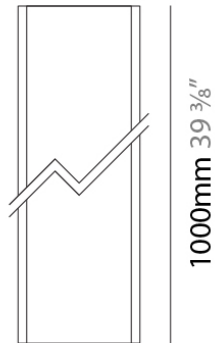

A3T108- COMPONENTS SURFACE

A3T158-1000

DESCRIPTION

Clicktrack - Surface Track - 1000mm - Black

GENERAL

Series: Clicktrack

Partner: Prolicht

Division: Architectural

Installation: Surface

Product Type: Linear Profiles

Mounting Location: Ceiling

PHYSICAL

Shape: Rectangle

Length (mm): 1000

Length (in): 39 ³/₈

Width (mm): 26

Width (in): 1

Height (mm): 21

Height (in): 13/16

Weight (kg): 6.7

Fixture Material: Aluminum

RATINGS AND CERTIFICATIONS

Certified By: CSA Certified to UL and CSA Standards

IP rating: IP20