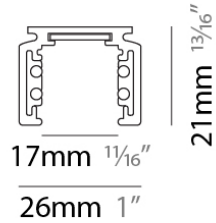

Width (in): 1

Height (mm): 21

Height (in): 13/16

Weight (kg): 6.7

Fixture Material: Aluminum

RATINGS AND CERTIFICATIONS

Certified By: CSA Certified to UL and CSA Standards

IP rating: IP20

Length (mm): 143

Length (in): 5 ⁵/₈

Width (mm): 16

Width (in): 5/8

Height (mm): 18

Height (in): 11/16

Weight (kg): 6.7

Fixture Material: Aluminum