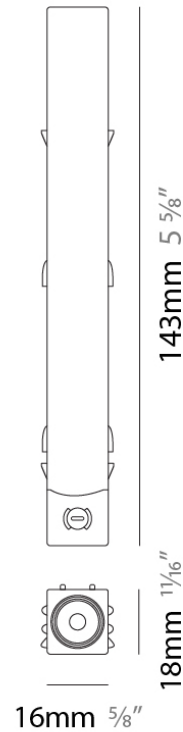

PROJECT	
TYPE	
NOTES	
QUANTITY	
DATE	

A3T109- COMPONENTS SURFACE

A3T160

DESCRIPTION

Clicktrack - 48V Power Feed - Black

GENERAL

Series: Clicktrack

Partner: Prolicht

Division: Architectural

Installation: Surface

Mounting Location: Ceiling

PHYSICAL

Shape: Rectangle

Length (mm): 143

Length (in): 5 ⁵/₈

Width (mm): 16

Width (in): 5/8

Height (mm): 18

Height (in): 11/16

Weight (kg): 6.7

Fixture Material: Aluminum

ELECTRICAL

Constant Voltage (V): 48

RATINGS AND CERTIFICATIONS

Certified By: CSA Certified to UL and CSA Standards

IP rating: IP20