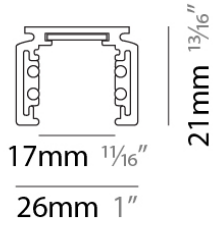

Width (in): 1

Height (mm): 21

Height (in): 13/16

Weight (kg): 6.7

Fixture Material: Aluminum

RATINGS AND CERTIFICATIONS

Certified By: CSA Certified to UL and CSA Standards

IP rating: IP20

Length (mm): 143

Length (in): 5 ⁵/₈

Width (mm): 16

Width (in): 5/8

Height (mm): 18

Height (in): 11/16

Weight (kg): 6.7

Fixture Material: Aluminum