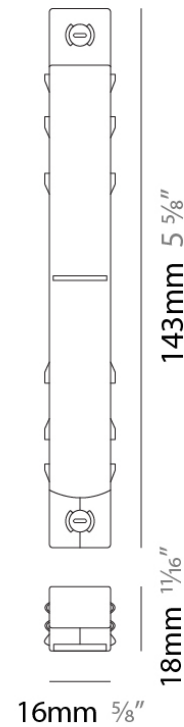

PROJECT	
TYPE	
NOTES	
QUANTITY	
DATE	

A3T109- COMPONENTS SURFACE

A3T161

DESCRIPTION

Clicktrack - Linear Connector - Black

GENERAL

Series: Clicktrack

Brand: Prolicht

Division: Architectural

Mounting Type: Surface

Mounting Location: Ceiling

PHYSICAL

Shape: Rectangle

Length (mm): 143

Length (in): 5 5/8"

Width (mm): 16

Width (in): 5/8"

Height (mm): 18

Height (in): 11/16"

Weight (kg): 6.7

Fixture Material: Aluminum

RATINGS AND CERTIFICATIONS

Certified By: CSA Certified to UL and CSA Standards

IP rating: IP20