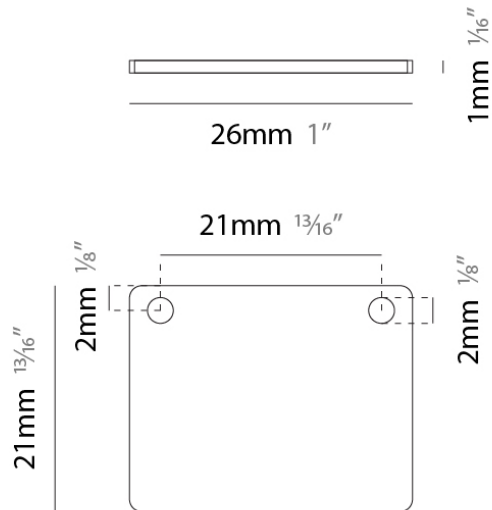

A3T109- COMPONENTS SURFACE

A3T159

DESCRIPTION

Clicktrack - End Cap - Black

GENERAL

Series: Clicktrack
Partner: Prolicht
Division: Architectural
Installation: Surface
Mounting Location: Ceiling

PHYSICAL

Shape: Rectangle
Length (mm): 26
Length (in): 1
Height (mm): 21
Height (in): 13/16
Weight (kg): 6.7
Fixture Material: Aluminum

RATINGS AND CERTIFICATIONS

Certified By: CSA Certified to UL and CSA Standards
IP rating: IP20