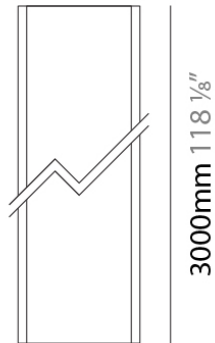

A3T109- COMPONENTS SURFACE

A3T158-3000

DESCRIPTION

Clicktrack - Surface Track - 3000mm - Black

GENERAL

Series: Clicktrack

Brand: Prolicht

Division: Architectural

Mounting Type: Surface

Mounting Location: Ceiling

Subcategory: Profile

PHYSICAL

Shape: Rectangle

Length (mm): 3000

Length (in): 118 ¹/₈

Width (mm): 26

Width (in): 1

Height (mm): 21

Height (in): 13/16

Weight (kg): 6.7

Fixture Material: Aluminum

RATINGS AND CERTIFICATIONS

Certified By: CSA Certified to UL and CSA Standards

IP rating: IP20