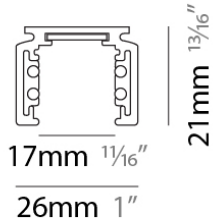

A3T109- COMPONENTS SURFACE

A3T158-1000

DESCRIPTION

Clicktrack - Surface Track - 1000mm - Black

GENERAL

Series: Clicktrack

Brand: Prolicht

Division: Architectural

Mounting Type: Surface

Mounting Location: Ceiling

Subcategory: Profile

PHYSICAL

Shape: Rectangle

Length (mm): 1000

Length (in): 39 ³/₈

Width (mm): 26

Width (in): 1

Height (mm): 21

Height (in): 13/16

Weight (kg): 6.7

Fixture Material: Aluminum

RATINGS AND CERTIFICATIONS

Certified By: CSA Certified to UL and CSA Standards

IP rating: IP20