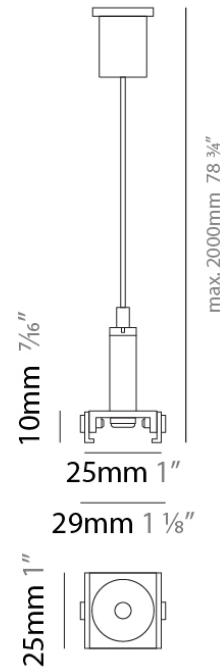

Width (in): 1

Height (mm): 21

Height (in): 13/16

Weight (kg): 6.7

Fixture Material: Aluminum

RATINGS AND CERTIFICATIONS

Certified By: CSA Certified to UL and CSA Standards

IP rating: IP20

Length (mm): 143

Length (in): 5 ⁵/₈

Width (mm): 16

Width (in): 5/8

Height (mm): 18

Height (in): 11/16

Weight (kg): 6.7

Fixture Material: Aluminum

Shape: Rectangle

Length (mm): 143

Length (in): 5 5/8

Width (mm): 16

Width (in): 5/8

Height (mm): 18

Height (in): 11/16

Weight (kg): 6.7

Shape: Rectangle

Height (mm): 1500

Height (in): 11/16

Weight (kg): 6.7

Fixture Material: Aluminum

RATINGS AND CERTIFICATIONS

Certified By: CSA Certified to UL and CSA Standards

IP rating: IP20