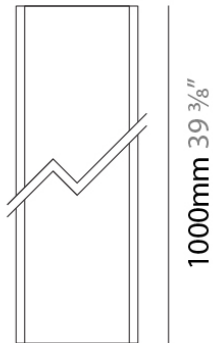

Installation: Surface

Product Type: Linear Profiles

Mounting Location: Ceiling

PHYSICAL

Shape: Rectangle

Length (mm): 1000

Length (in): 39 ³/₈

Width (mm): 26

Width (in): 1

Height (mm): 21

Height (in): 13/16

Weight (kg): 6.7

Fixture Material: Aluminum

RATINGS AND CERTIFICATIONS

Certified By: CSA Certified to UL and CSA Standards

IP rating: IP20

Installation: Surface

Product Type: Linear Profiles

Mounting Location: Ceiling

PHYSICAL

Shape: Rectangle

Length (mm): 2000

Length (in): 78 3/4

Width (mm): 26