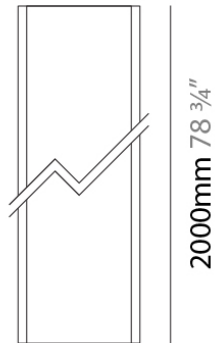

A3T109- COMPONENTS SURFACE

A3T158-2000

DESCRIPTION

Clicktrack - Surface Track - 2000mm - Black

GENERAL

Series: Clicktrack

Brand: Prolicht

Division: Architectural

Mounting Type: Surface

Mounting Location: Ceiling

Subcategory: Profile

PHYSICAL

Shape: Rectangle

Length (mm): 2000

Length (in): 78 3/4

Width (mm): 26

Width (in): 1

Height (mm): 21

Height (in): 13/16

Weight (kg): 6.7

Fixture Material: Aluminum

RATINGS AND CERTIFICATIONS

Certified By: CSA Certified to UL and CSA Standards

IP rating: IP20