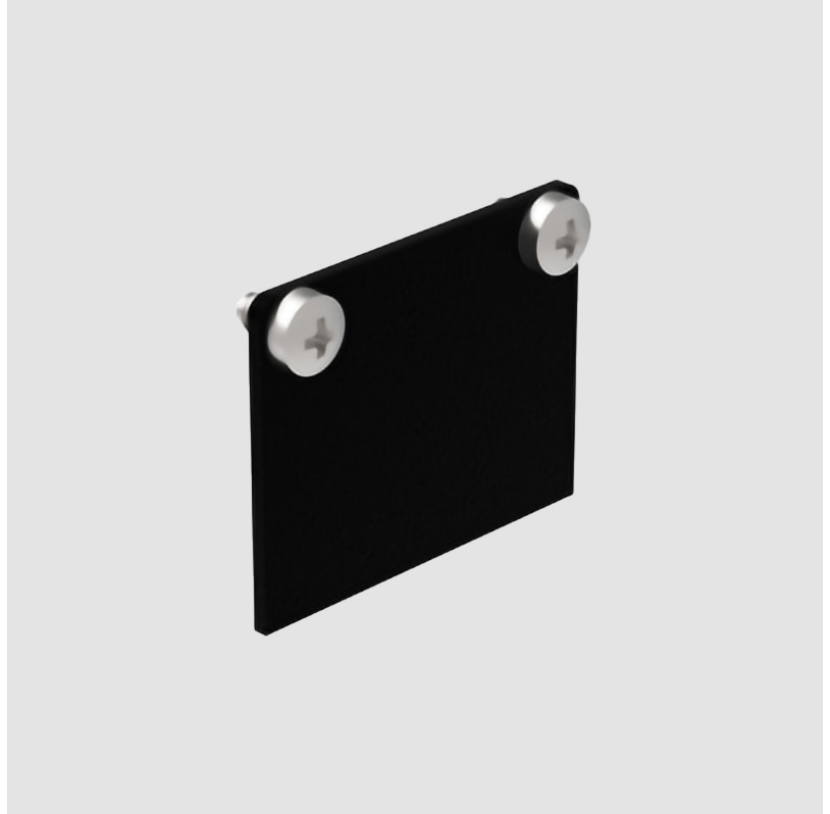

A3T109- COMPONENTS SURFACE

A3T159

DESCRIPTION

Clicktrack - End Cap - Black

GENERAL

Series: Clicktrack

Brand: Prolicht

Division: Architectural

Mounting Type: Surface

Mounting Location: Ceiling

PHYSICAL

Shape: Rectangle

Length (mm): 26

Length (in): 1

Height (mm): 21

Height (in): 13/16

Weight (kg): 6.7

Fixture Material: Aluminum

RATINGS AND CERTIFICATIONS

Certified By: CSA Certified to UL and CSA Standards

IP rating: IP20