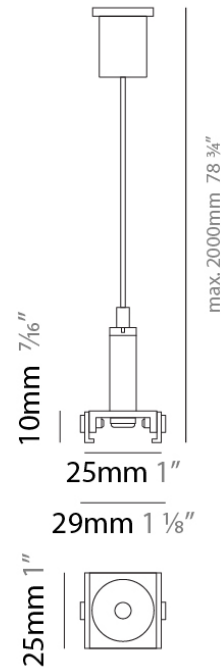

PROJECT	
TYPE	
NOTES	
QUANTITY	
DATE	

A3T109- COMPONENTS SURFACE

A3T162

DESCRIPTION

Clicktrack - Suspension Cable - 1500mm - Black

GENERAL

Series: Clicktrack
Brand: Prolicht
Division: Architectural
Mounting Type: Surface
Mounting Location: Ceiling

PHYSICAL

Shape: Rectangle
Height (mm): 1500
Height (in): 11/16
Weight (kg): 6.7
Fixture Material: Aluminum

RATINGS AND CERTIFICATIONS

Certified By: CSA Certified to UL and CSA Standards
IP rating: IP20