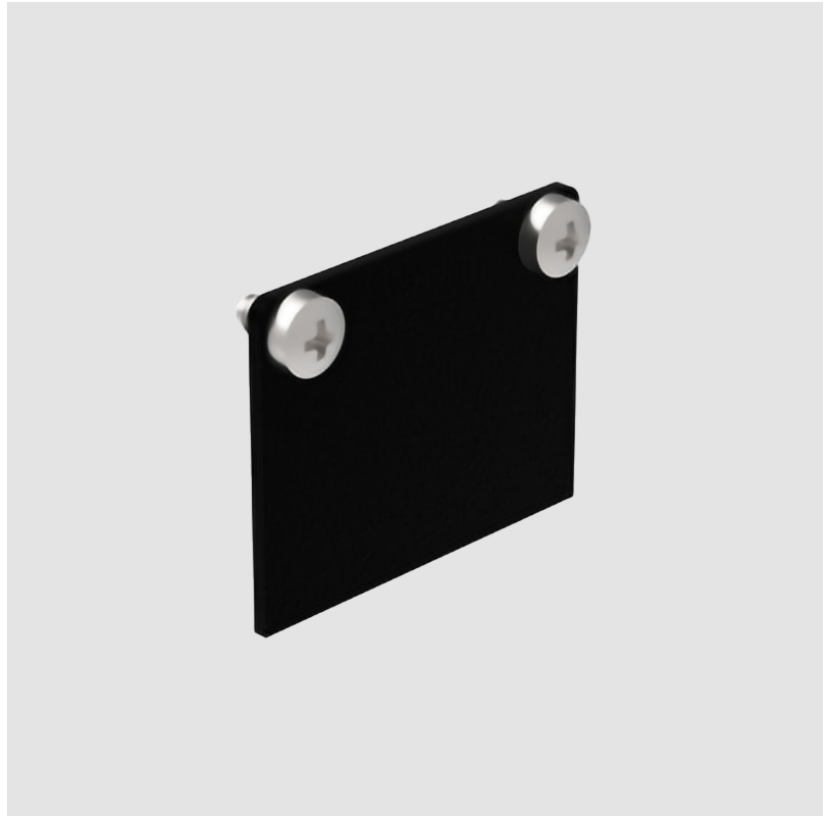

A3T109- COMPONENTS SURFACE

A3T159

DESCRIPTION

Clicktrack - End Cap - Black

GENERAL

Series: Clicktrack
Partner: Prolicht
Division: Architectural
Installation: Surface
Mounting Location: Ceiling

PHYSICAL

Shape: Rectangle
Length (mm): 26
Length (in): 1
Height (mm): 21
Height (in): 13/16
Weight (kg): 6.7
Fixture Material: Aluminum

RATINGS AND CERTIFICATIONS

Certified By: CSA Certified to UL and CSA Standards
IP rating: IP20