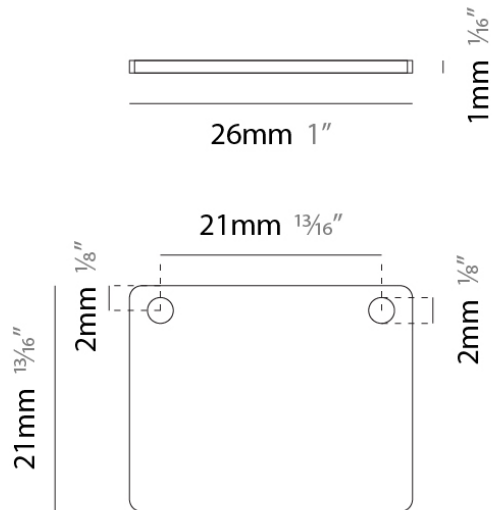

A3T109- COMPONENTS SURFACE

A3T159

DESCRIPTION

Clicktrack - End Cap - Black

GENERAL

Series: Clicktrack

Brand: Prolicht

Division: Architectural

Mounting Type: Surface

Mounting Location: Ceiling

PHYSICAL

Shape: Rectangle

Length (mm): 26

Length (in): 1

Height (mm): 21

Height (in): 13/16

Weight (kg): 6.7

Fixture Material: Aluminum

RATINGS AND CERTIFICATIONS

Certified By: CSA Certified to UL and CSA Standards

IP rating: IP20