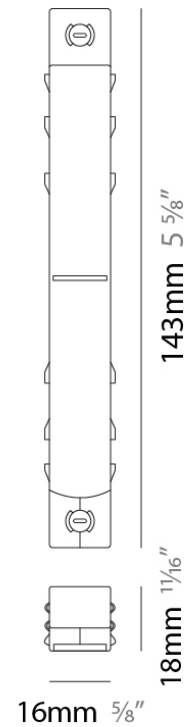

A3T109- COMPONENTS SURFACE

A3T161

DESCRIPTION

Clicktrack - Linear Connector - Black

GENERAL

Series: Clicktrack

Partner: Prolicht

Division: Architectural

Installation: Surface

Mounting Location: Ceiling

PHYSICAL

Shape: Rectangle

Length (mm): 143

Length (in): 5 5/8

Width (mm): 16

Width (in): 5/8

Height (mm): 18

Height (in): 11/16

Weight (kg): 6.7

Fixture Material: Aluminum

RATINGS AND CERTIFICATIONS

Certified By: CSA Certified to UL and CSA Standards

IP rating: IP20