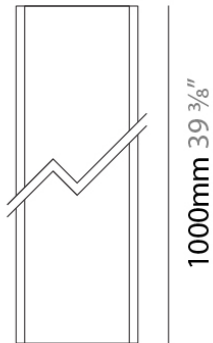

A3T109- COMPONENTS SURFACE

A3T158-1000

DESCRIPTION

Clicktrack - Surface Track - 1000mm - Black

GENERAL

Series: Clicktrack

Brand: Prolicht

Division: Architectural

Mounting Type: Surface

Mounting Location: Ceiling

Subcategory: Profile

PHYSICAL

Shape: Rectangle

Length (mm): 1000

Length (in): 39 ³/₈

Width (mm): 26

Width (in): 1

Height (mm): 21

Height (in): 13/16

Weight (kg): 6.7

Fixture Material: Aluminum

RATINGS AND CERTIFICATIONS

Certified By: CSA Certified to UL and CSA Standards

IP rating: IP20