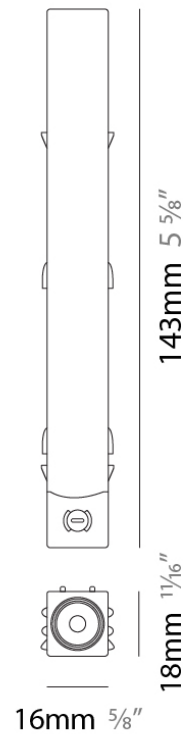

A3T109- COMPONENTS SURFACE

A3T160

DESCRIPTION

Clicktrack - 48V Power Feed - Black

GENERAL

Series: Clicktrack

Brand: Prolicht

Division: Architectural

Mounting Type: Surface

Mounting Location: Ceiling

PHYSICAL

Shape: Rectangle

Length (mm): 143

Length (in): 5 5/8

Width (mm): 16

Width (in): 5/8

Height (mm): 18

Height (in): 11/16

Weight (kg): 6.7

Fixture Material: Aluminum

ELECTRICAL

Constant Voltage (V): 48

RATINGS AND CERTIFICATIONS

Certified By: CSA Certified to UL and CSA Standards

IP rating: IP20