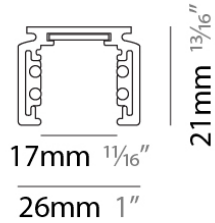

A3T109- COMPONENTS SURFACE

A3T158-2000

DESCRIPTION

Clicktrack - Surface Track - 2000mm - Black

GENERAL

Series: Clicktrack

Brand: Prolicht

Division: Architectural

Mounting Type: Surface

Mounting Location: Ceiling

Subcategory: Profile

PHYSICAL

Shape: Rectangle

Length (mm): 2000

Length (in): 78 3/4

Width (mm): 26

Width (in): 1

Height (mm): 21

Height (in): 13/16

Weight (kg): 6.7

Fixture Material: Aluminum

RATINGS AND CERTIFICATIONS

Certified By: CSA Certified to UL and CSA Standards

IP rating: IP20