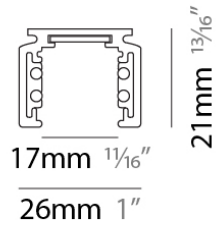

Width (in): 1

Height (mm): 21

Height (in): 13/16

Weight (kg): 6.7

Fixture Material: Aluminum

RATINGS AND CERTIFICATIONS

Certified By: CSA Certified to UL and CSA Standards

IP rating: IP20

Installation: Surface

Product Type: Linear Profiles

Mounting Location: Ceiling

PHYSICAL

Shape: Rectangle

Length (mm): 3000

Length (in): 118 1/8

Width (mm): 26

Length (mm): 143

Length (in): 5 ⁵/₈

Width (mm): 16

Width (in): 5/8

Height (mm): 18

Height (in): 11/16

Weight (kg): 6.7

Fixture Material: Aluminum