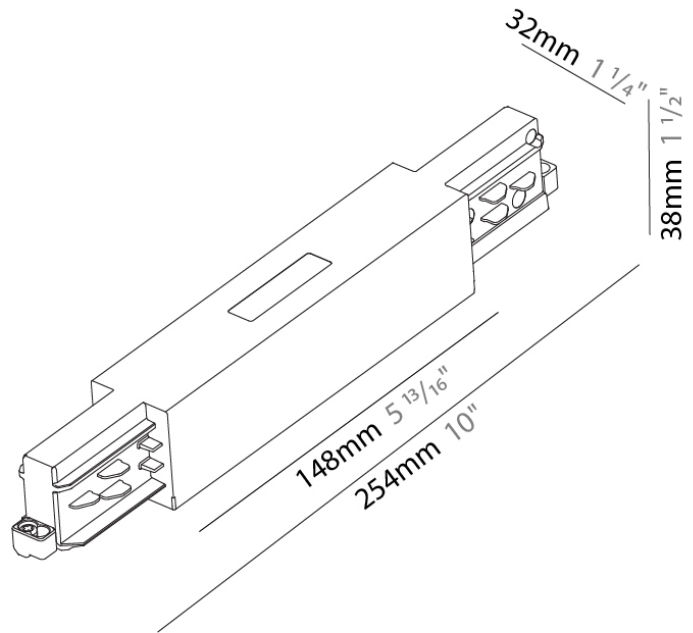

Width (in): 1 1/4

Height (mm): 38

Height (in): 1 5/16

Fixture Finish: WHI / BLK / GRY

Fixture Material: Aluminum

RATINGS AND CERTIFICATIONS

Certified By: Certified for North American Standards

IP rating: IP20

PHYSICAL

Length (mm): 115

Length (in): 4 1/2"

Width (mm): 26

Width (in): 1"

Height (mm): 33

Height (in): 1 5/16"

Fixture Finish: WHI / BLK / GRY