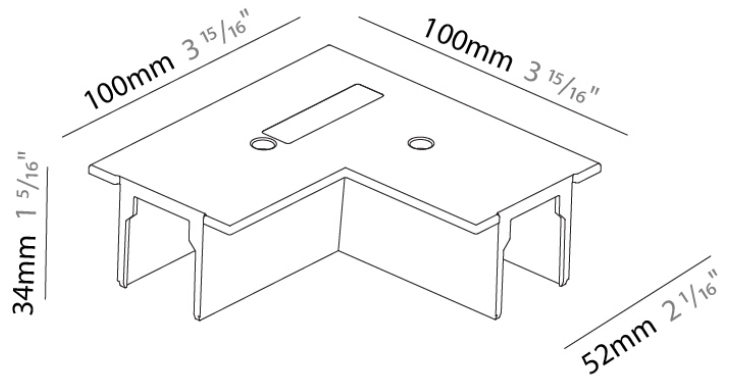

Length (in): 3 ¹⁵/₁₆"

Width (mm): 100

Width (in): 3 ¹⁵/₁₆"

Height (mm): 34

Height (in): 1 ⁵/₁₆"

Fixture Finish: WHI / BLK / GRY

Fixture Material: Aluminum

A3T110- COMPONENTS TRACK