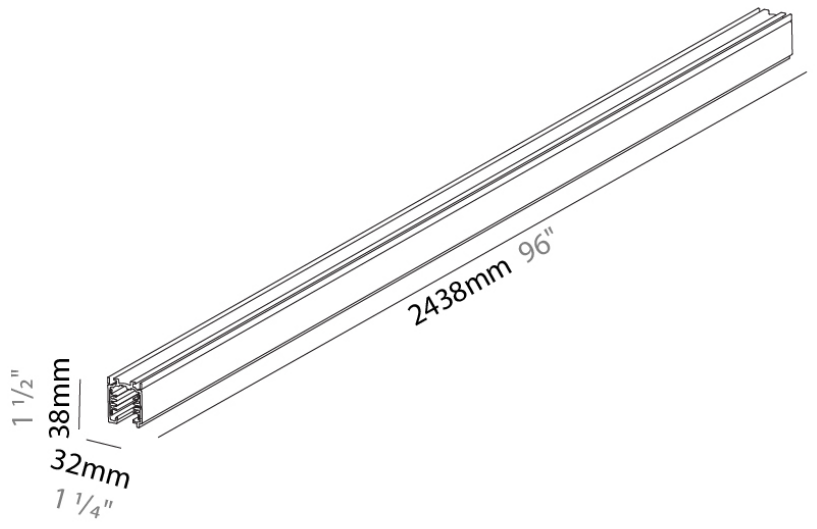

PROJECT
TYPE
NOTES
QUANTITY
DATE

A3T110- COMPONENTS TRACK

STRS4800-

DESCRIPTION
Track - 8' Surface Mount 3-Circuit Track

GENERAL
Brand: Prolicht
Division: Architectural
Mounting Type: Track

PHYSICAL
Shape: Rectangle
Length (mm): 2438
Length (in): 96"
Width (mm): 32
Width (in): 1 1/4"
Height (mm): 38
Height (in): 1 1/2"
Fixture Finish: WHI / BLK / GRY
Fixture Material: Aluminum

ELECTRICAL
Driver Included: No

RATINGS AND CERTIFICATIONS
Certified By: Certified for North American Standards
IP rating: IP20