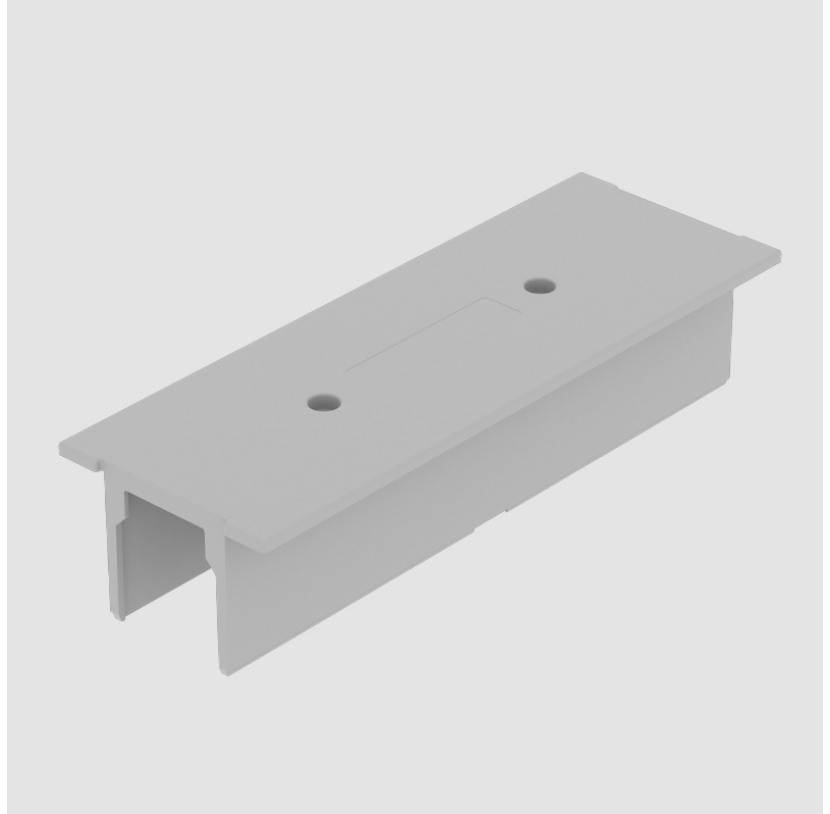

Width (mm): 52

Width (in): 2 ¹/₁₆

Height (mm): 34

Height (in): 1 ⁵/₁₆

Fixture Finish: WHI / BLK / GRY

Fixture Material: Aluminum

A3T110- COMPONENTS TRACK

STR9011R-