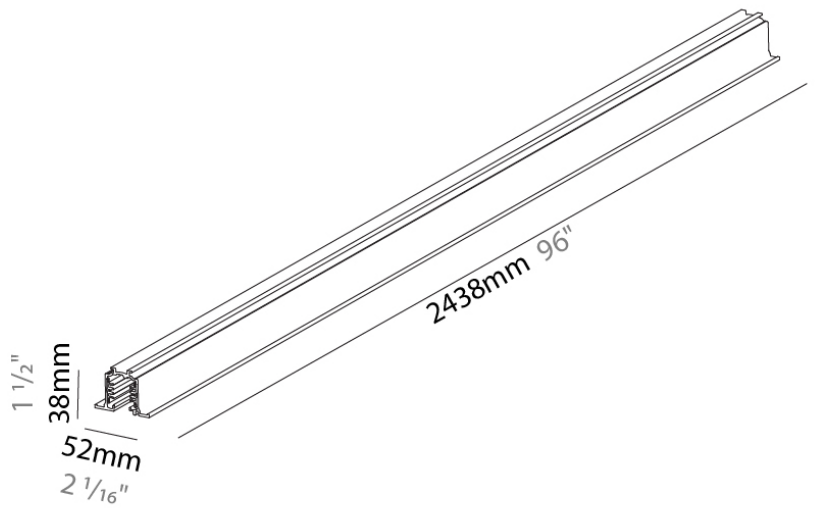

Division: Architectural

Mounting Type: Track

PHYSICAL

Shape: Rectangle

Length (mm): 2438

Length (in): 96

Width (mm): 32

Width (in): 1 1/4

Height (mm): 38

Height (in): 1 1/2

Fixture Finish: WHI / BLK / GRY

Fixture Material: Aluminum

RATINGS AND CERTIFICATIONS

Certified By: Certified for North American Standards

IP rating: IP20

A3T110- COMPONENTS TRACK