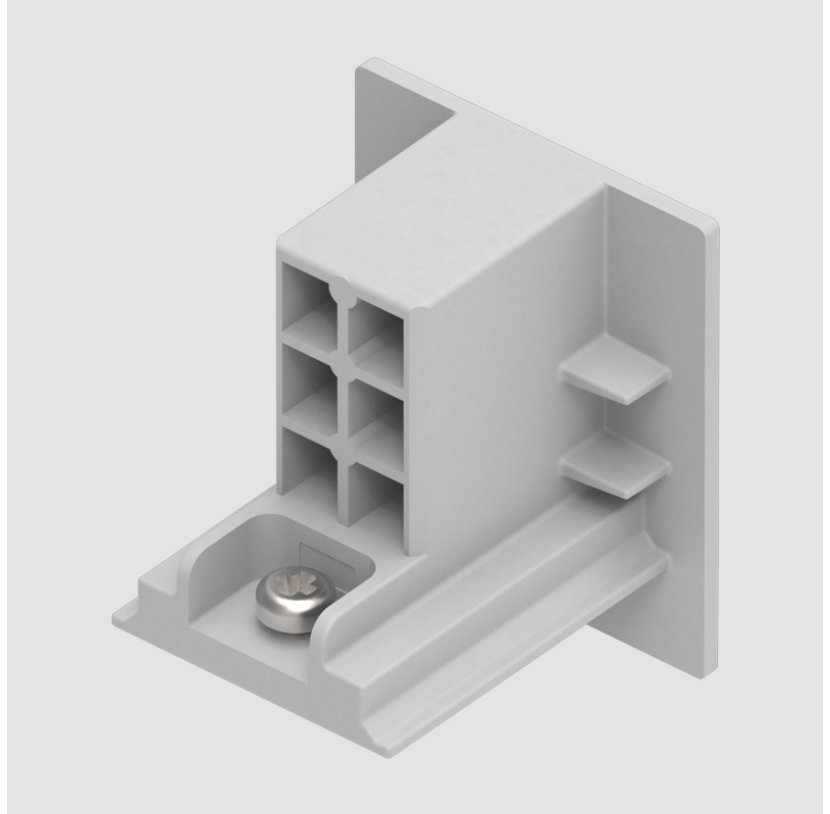

A3T110- COMPONENTS SURFACE

STR4100-

DESCRIPTION

Track - Surface - End Cap -

GENERAL

Brand: Prolicht

Division: Architectural

Mounting Type: Surface

PHYSICAL

Length (mm): 32

Length (in): 1 1/4

Width (mm): 32

Width (in): 1 1/4

Height (mm): 38

Height (in): 1 1/2

Fixture Finish: WHI / BLK / GRY

Fixture Material: Aluminum

RATINGS AND CERTIFICATIONS

Certified By: Certified for North American Standards

IP rating: IP20