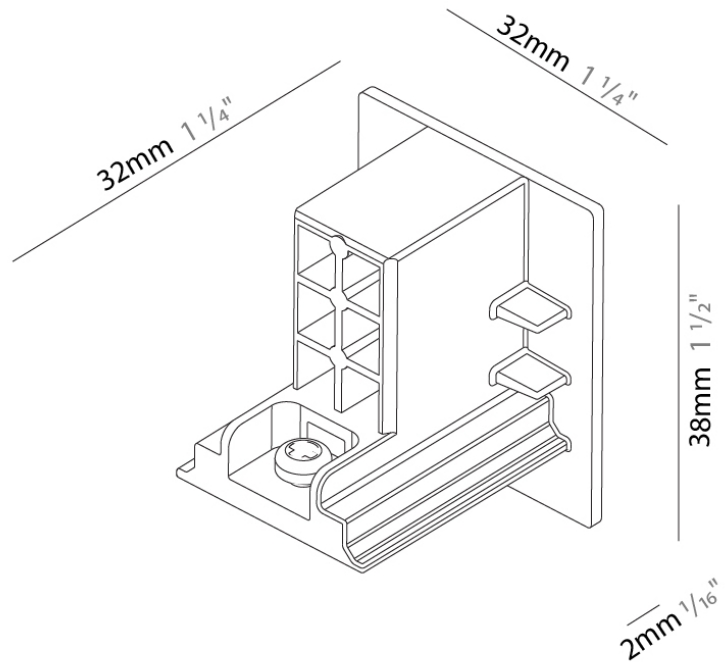

A3T110- COMPONENTS SURFACE

STR4100-

DESCRIPTION

Track - Surface - End Cap -

GENERAL

Brand: Prolicht

Division: Architectural

Mounting Type: Surface

PHYSICAL

Length (mm): 32

Length (in): 1 1/4

Width (mm): 32

Width (in): 1 1/4

Height (mm): 38

Height (in): 1 1/2

Fixture Finish: WHI / BLK / GRY

Fixture Material: Aluminum

RATINGS AND CERTIFICATIONS

Certified By: Certified for North American Standards

IP rating: IP20