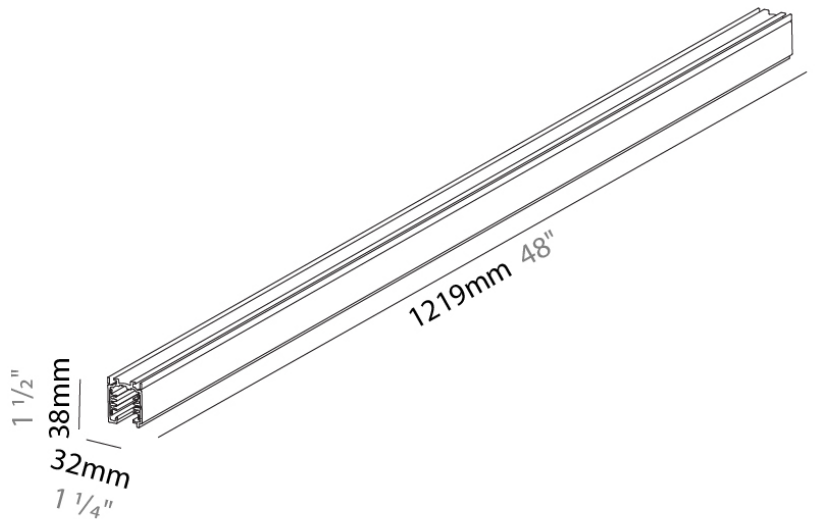

A3T110- COMPONENTS TRACK

STRS4400-

DESCRIPTION

Track - 4' Surface Mount 3-Circuit Track

GENERAL

Brand: Prolicht

Division: Architectural

Mounting Type: Track

PHYSICAL

Shape: Rectangle

Length (mm): 1219

Length (in): 48

Width (mm): 32

Width (in): 1 1/4

Height (mm): 38

Height (in): 1 1/2

Fixture Finish: WHI / BLK / GRY

Fixture Material: Aluminum

ELECTRICAL

Driver Included: No

RATINGS AND CERTIFICATIONS

Certified By: Certified for North American Standards

IP rating: IP20