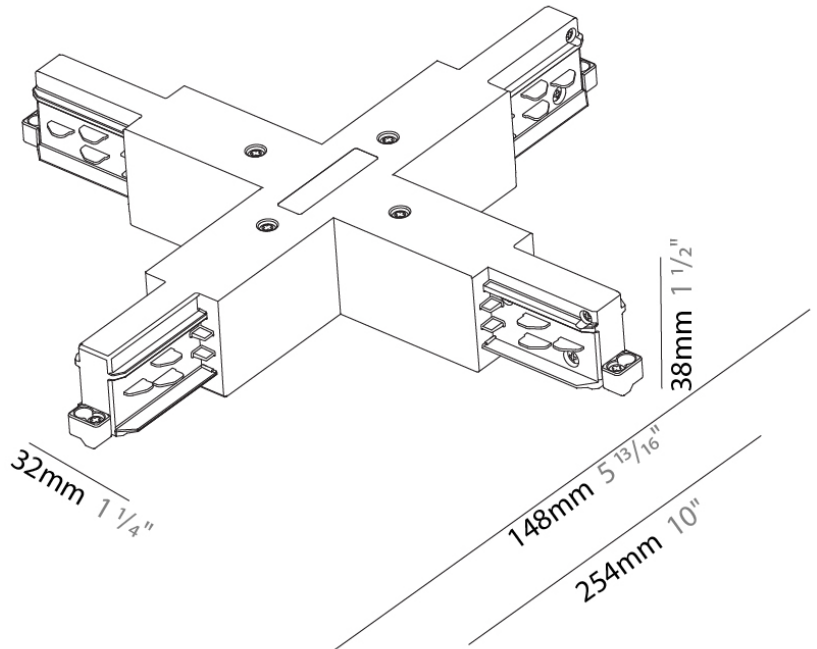

A3T110- COMPONENTS TRACK

STR380-

DESCRIPTION

Track - X-Connector (Feedable) -

GENERAL

Brand: Prolicht

Division: Architectural

Mounting Type: Track

PHYSICAL

Length (mm): 148

Length (in): 5 ¹³/₁₆"

Width (mm): 148

Width (in): 5 ¹³/₁₆"

Height (mm): 38

Height (in): 1 ¹/₂"

Fixture Finish: WHI / BLK / GRY

Fixture Material: Aluminum

RATINGS AND CERTIFICATIONS

Certified By: Certified for North American Standards

IP rating: IP20