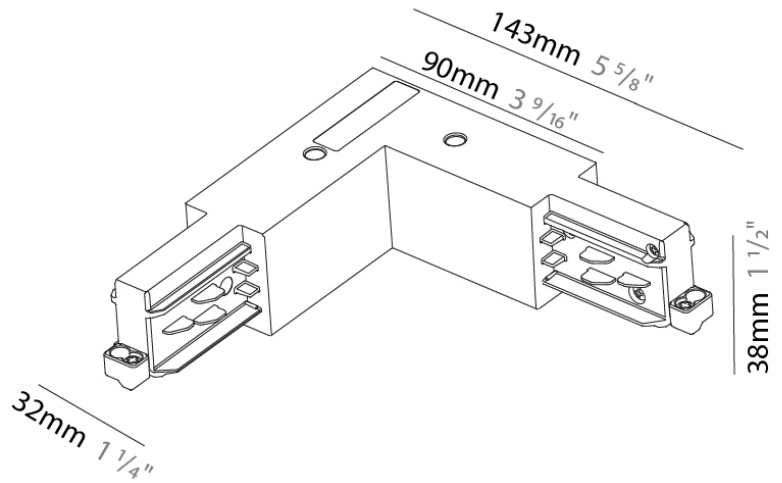

PROJECT	
TYPE	
NOTES	
QUANTITY	
DATE	

A3T110- COMPONENTS TRACK

STR3400-

DESCRIPTION

Track - L-Connector, Outside Corner (Feedable) -

GENERAL

Brand: Prolicht
Division: Architectural
Mounting Type: Track

PHYSICAL

Length (mm): 143
Length (in): 5 ⁵/₈
Width (mm): 32
Width (in): 1 ¹/₄
Height (mm): 38
Height (in): 1 ¹/₂
Fixture Finish: WHI / BLK / GRY
Fixture Material: Aluminum

RATINGS AND CERTIFICATIONS

Certified By: Certified for North American Standards
IP rating: IP20