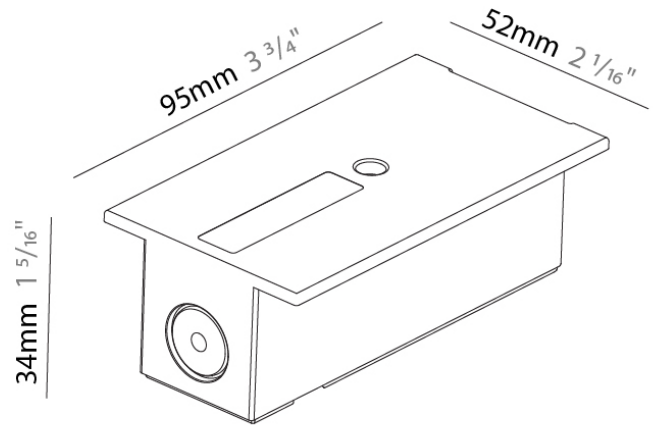

Length (mm): 254
 Length (in): 10
 Width (mm): 143
 Width (in): 5 ¹³/₁₆
 Height (mm): 38
 Height (in): 1 ¹/₂
 Fixture Finish: WHI / BLK / GRY
 Fixture Material: Aluminum

RATINGS AND CERTIFICATIONS

Certified By: Certified for North American Standards
 IP rating: IP20

PHYSICAL

Length (mm): 40

Length (in): 1 ⁹/₁₆

Width (mm): 24

Width (in): 15/16

Height (mm): 14

Height (in): 9/16

Fixture Finish: WHI / BLK

Division: Architectural

Mounting Type: Track

PHYSICAL

Length (mm): 95

Length (in): 3 ³/₄

Width (mm): 52

Width (in): 2 ¹/₁₆

Height (mm): 34

Height (in): 1 ⁵/₁₆

Fixture Finish: WHI / BLK / GRY

Fixture Material: Aluminum

RATINGS AND CERTIFICATIONS

IP rating: IP20

A3T110- COMPONENTS TRACK

STR9010R-

DESCRIPTION