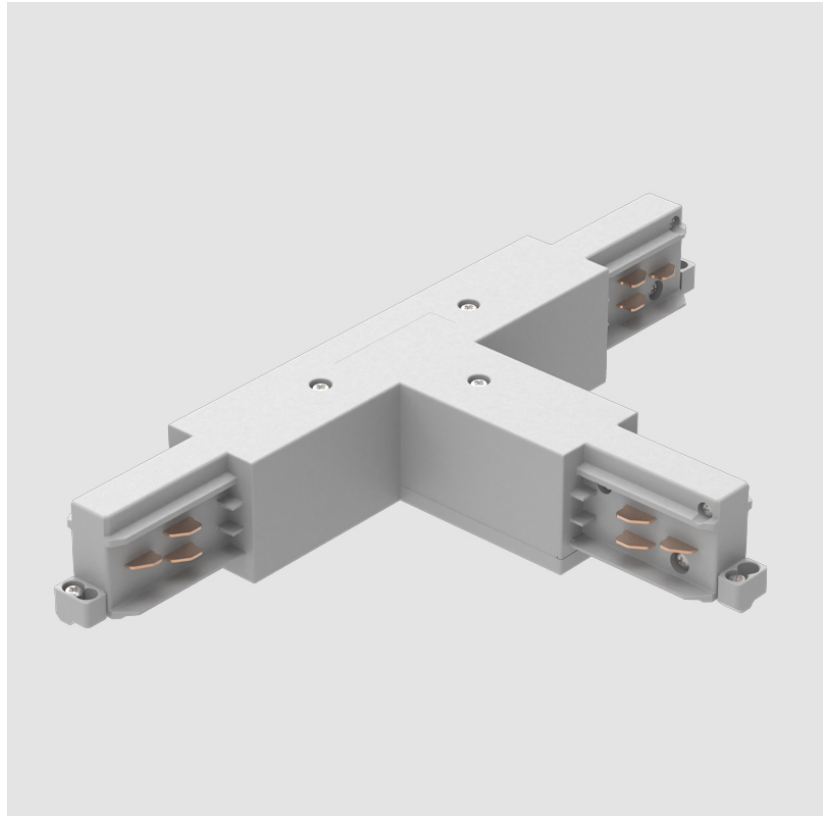

A3T110- COMPONENTS TRACK

STR1110-

DESCRIPTION

Track - End Feed - Right Side

GENERAL

Brand: Prolicht

Division: Architectural

Mounting Type: Track

Width (mm): 148

Width (in): 5 ¹³/₁₆"

Height (mm): 38

Height (in): 1 ¹/₂"

Fixture Finish: WHI / BLK / GRY

Fixture Material: Aluminum

RATINGS AND CERTIFICATIONS

Certified By: Certified for North American Standards

IP rating: IP20

A3T110- COMPONENTS TRACK

STR3900-

DESCRIPTION

Track - T-Connector, Inside (Feedable) -

GENERAL

Brand: Prolicht
 Division: Architectural
 Mounting Type: Track

PHYSICAL

Length (mm): 254
 Length (in): 10
 Width (mm): 143
 Width (in): 5 ¹³/₁₆
 Height (mm): 38
 Height (in): 1 ¹/₂
 Fixture Finish: WHI / BLK / GRY
 Fixture Material: Aluminum

RATINGS AND CERTIFICATIONS

Certified By: Certified for North American Standards
 IP rating: IP20