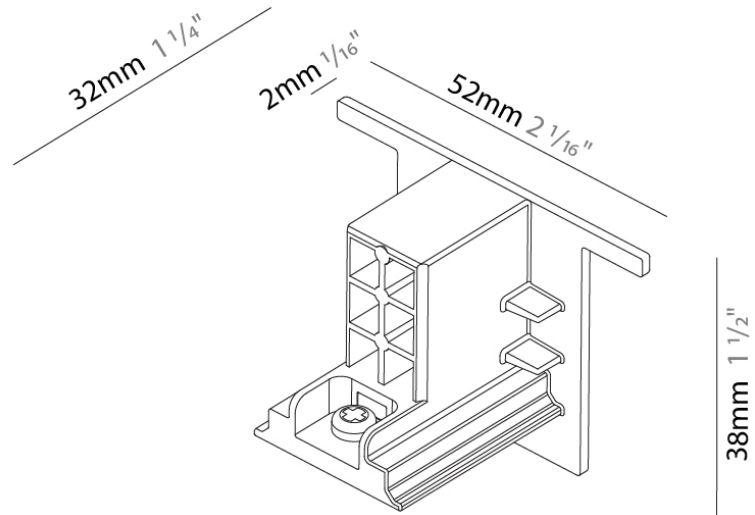

A3T110- COMPONENTS SURFACE

STRR4100-

DESCRIPTION
Track - Recessed - End Cap -

GENERAL
Brand: Prolicht
Division: Architectural
Mounting Type: Surface

PHYSICAL
Length (mm): 32
Length (in): 1 1/4
Width (mm): 32
Width (in): 1 1/4
Height (mm): 38
Height (in): 1 1/2
Fixture Finish: WHI / BLK / GRY
Fixture Material: Aluminum

RATINGS AND CERTIFICATIONS
Certified By: Certified for North American Standards
IP rating: IP20