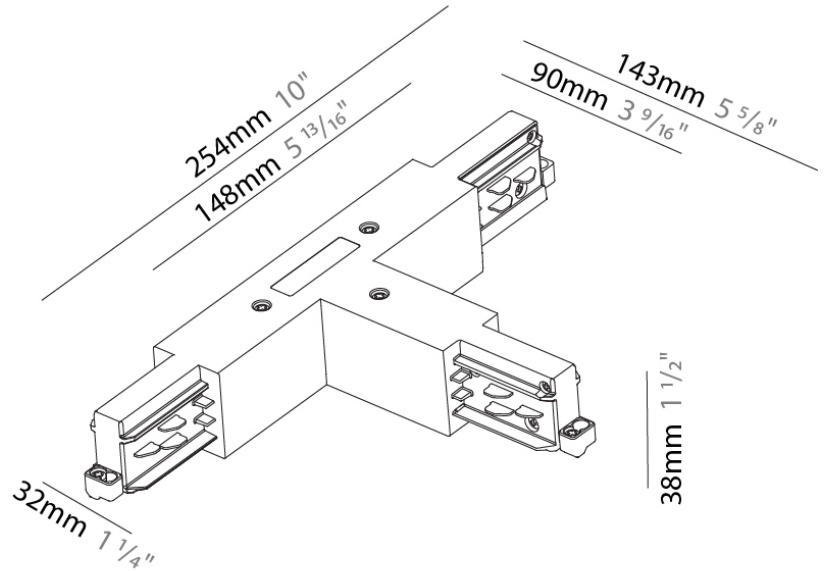

A3T110- COMPONENTS TRACK

STR40001-

DESCRIPTION
Track - T-Connector, Outside (Feedable) -

GENERAL
Brand: Prolicht
Division: Architectural
Mounting Type: Track

PHYSICAL
Length (mm): 254
Length (in): 10
Width (mm): 143
Width (in): 5 5/8
Height (mm): 38
Height (in): 1 1/2
Fixture Finish: WHI / BLK / GRY
Fixture Material: Aluminum

RATINGS AND CERTIFICATIONS
Certified By: Certified for North American Standards
IP rating: IP20