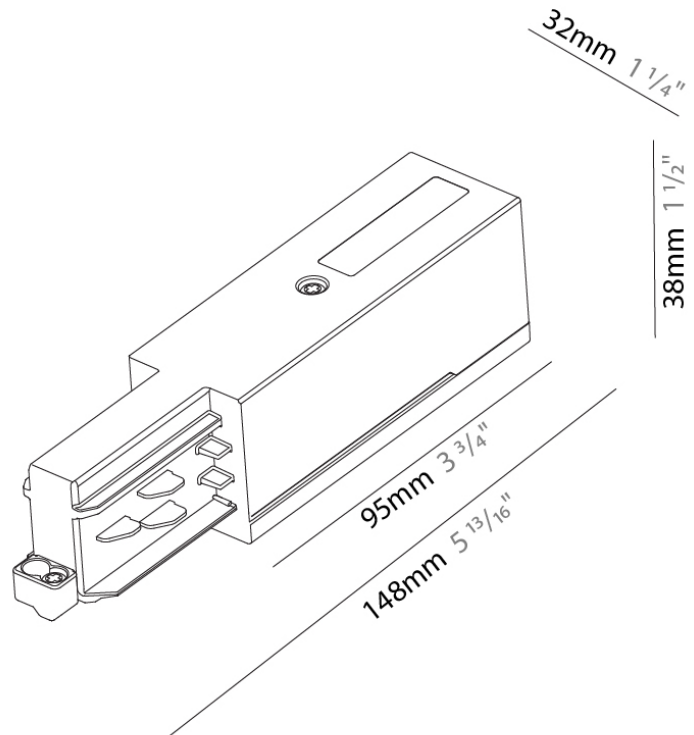

PROJECT	
TYPE	
NOTES	
QUANTITY	
DATE	

A3T110- COMPONENTS TRACK

STR121-

DESCRIPTION

Track - End Feed - Left Side

GENERAL

Brand: Prolicht
Division: Architectural
Mounting Type: Track

PHYSICAL

Length (mm): 148
Length (in): 5 ¹³/₁₆
Width (mm): 32
Width (in): 1 ¹/₄
Height (mm): 38
Height (in): 1 ¹/₂
Fixture Finish: WHI / BLK / GRY
Fixture Material: Aluminum

RATINGS AND CERTIFICATIONS

Certified By: Certified for North American Standards
IP rating: IP20