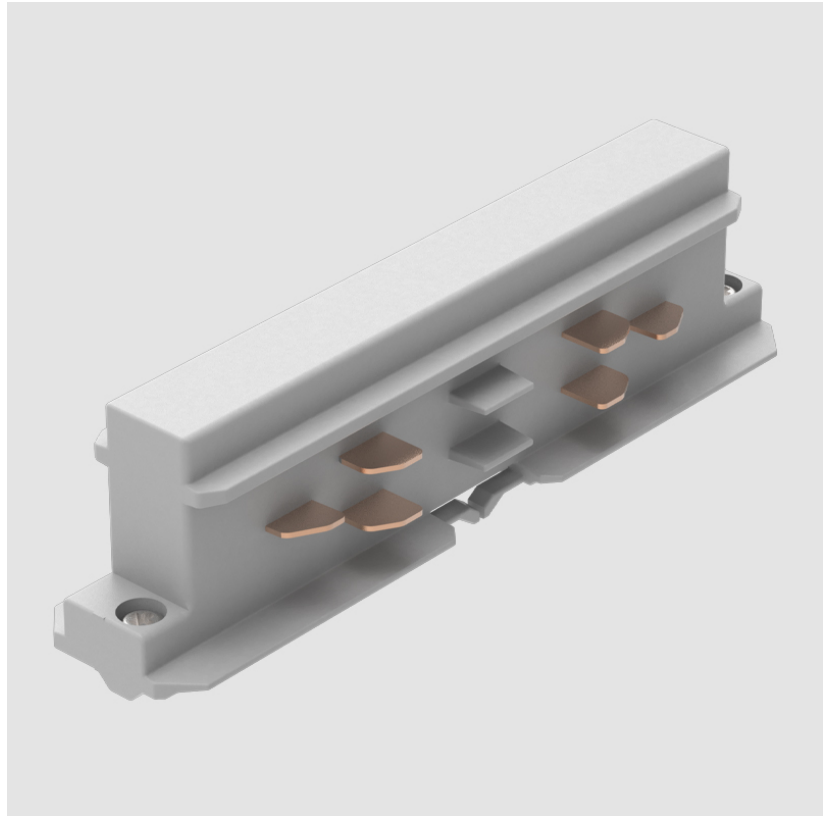

A3T110- COMPONENTS TRACK

STR2100-

DESCRIPTION

Track - Straight Connector -

GENERAL

Brand: Prolicht

Division: Architectural

Mounting Type: Track

PHYSICAL

Length (mm): 115

Length (in): 4 1/2"

Width (mm): 26

Width (in): 1"

Height (mm): 33

Height (in): 1 5/16"

Fixture Finish: WHI / BLK / GRY

Fixture Material: Aluminum

RATINGS AND CERTIFICATIONS

Certified By: Certified for North American Standards

IP rating: IP20