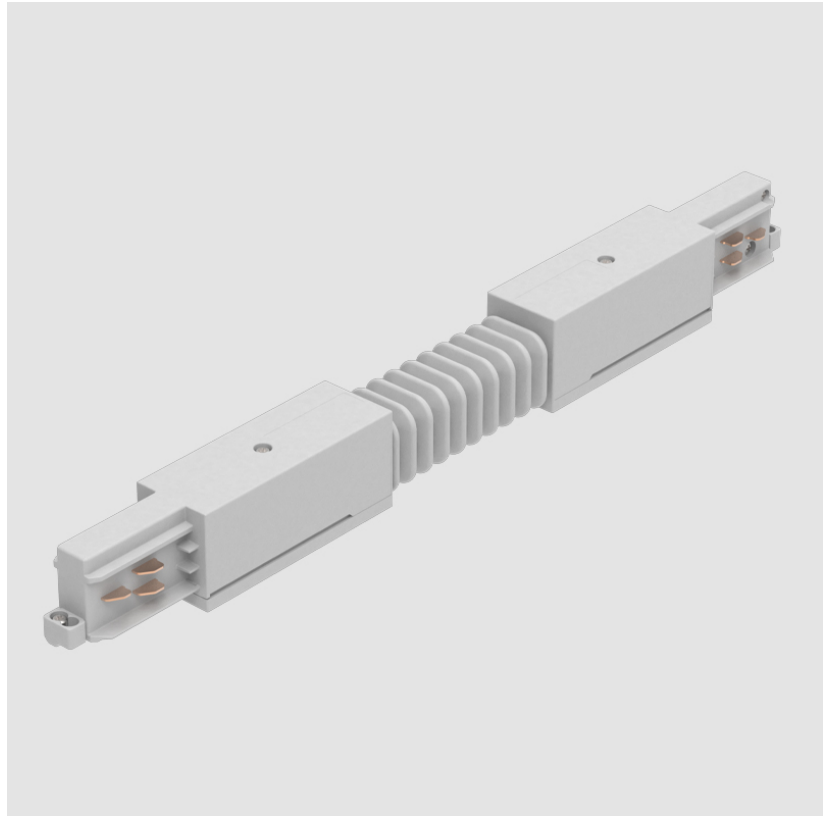

A3T110- COMPONENTS TRACK

STR1110-

DESCRIPTION

Track - End Feed - Right Side

GENERAL

Brand: Prolicht

Division: Architectural

Mounting Type: Track

Track - Flexible Connector -

GENERAL

Brand: Prolicht

Division: Architectural

Mounting Type: Track

PHYSICAL

Length (mm): 370

Length (in): 14 ⁹/₁₆"

Width (mm): 32

Width (in): 1 ¹/₄"

Height (mm): 38

Height (in): 1 ⁵/₁₆"

Fixture Finish: WHI / BLK / GRY

Fixture Material: Aluminum

RATINGS AND CERTIFICATIONS

Certified By: Certified for North American Standards

IP rating: IP20

PROJECT	
TYPE	
NOTES	
QUANTITY	
DATE	

A3T110- COMPONENTS TRACK

STR3400-

DESCRIPTION

Track - L-Connector, Outside Corner (Feedable) -

GENERAL

Brand: Prolicht
 Division: Architectural
 Mounting Type: Track