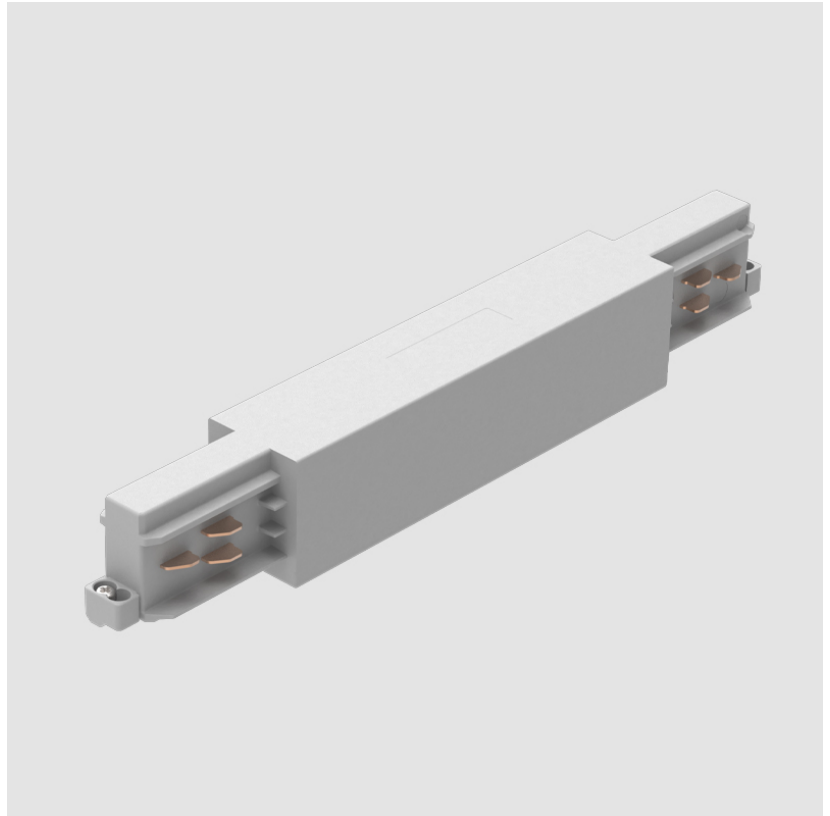

A3T110- COMPONENTS TRACK

STR1110-

DESCRIPTION

Track - End Feed - Right Side

GENERAL

Brand: Prolicht

Division: Architectural

Mounting Type: Track

Width (in): 1 1/4

Height (mm): 38

Height (in): 1 5/16

Fixture Finish: WHI / BLK / GRY

Fixture Material: Aluminum

RATINGS AND CERTIFICATIONS

Certified By: Certified for North American Standards

IP rating: IP20

A3T110- COMPONENTS TRACK

STR2100-

DESCRIPTION

Track - Straight Connector -

GENERAL

Brand: Prolicht

Division: Architectural

Mounting Type: Track