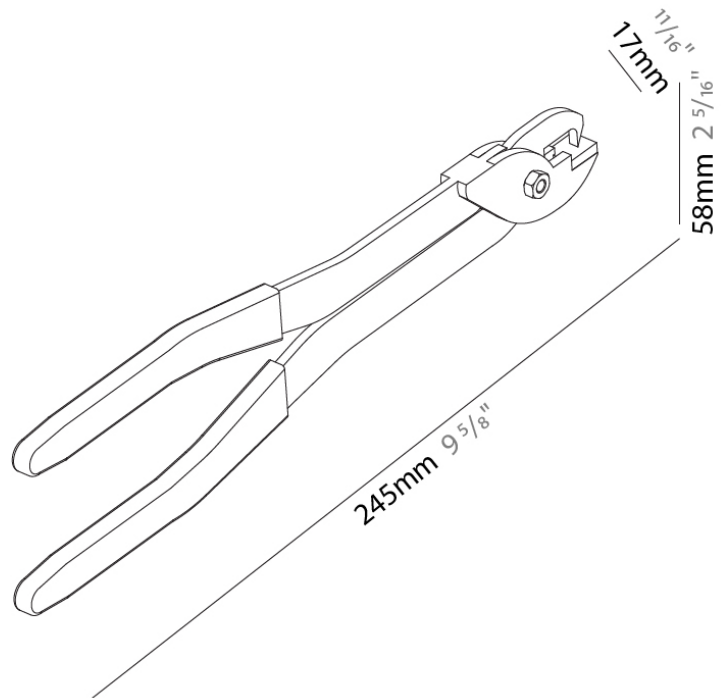

GENERAL

Brand: Prolicht

Division: Architectural

Mounting Type: Track

PHYSICAL

Length (mm): 245

Length (in): $9 \frac{5}{8}$

Height (mm): 58

Height (in): $2 \frac{5}{16}$

Fixture Material: Aluminum

ELECTRICAL

Driver Included: No

RATINGS AND CERTIFICATIONS

Certified By: Certified for North American Standards

IP rating: IP20

LEGEND