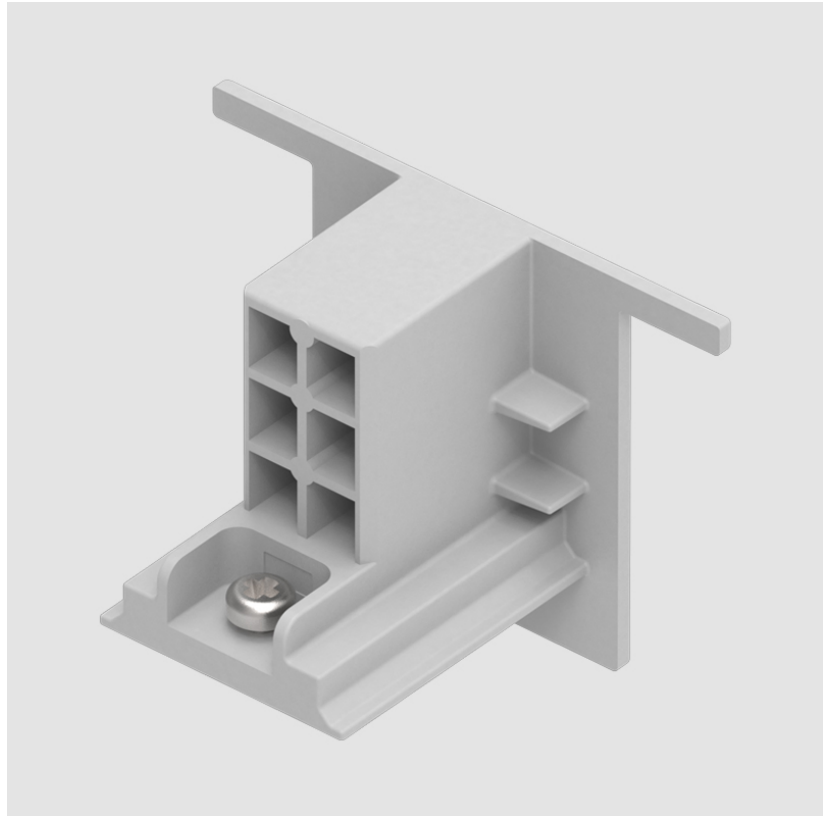

A3T110- COMPONENTS SURFACE

STRR4100-

DESCRIPTION
Track - Recessed - End Cap -

GENERAL
Brand: Prolicht
Division: Architectural
Mounting Type: Surface

PHYSICAL
Length (mm): 32
Length (in): 1 1/4
Width (mm): 32
Width (in): 1 1/4
Height (mm): 38
Height (in): 1 1/2
Fixture Finish: WHI / BLK / GRY
Fixture Material: Aluminum

RATINGS AND CERTIFICATIONS
Certified By: Certified for North American Standards
IP rating: IP20