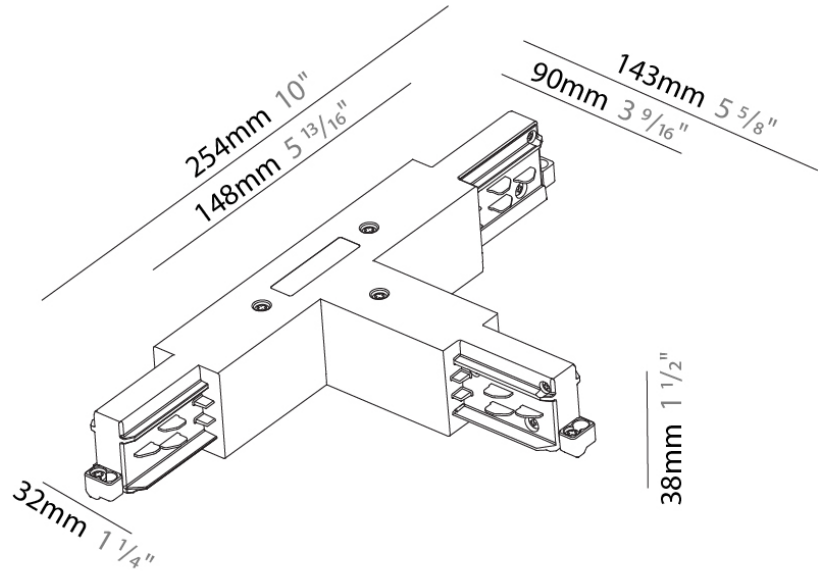

Width (mm): 148

Width (in): 5 ¹³/₁₆"

Height (mm): 38

Height (in): 1 ¹/₂"

Fixture Finish: WHI / BLK / GRY

Fixture Material: Aluminum

RATINGS AND CERTIFICATIONS

Certified By: Certified for North American Standards

Length (mm): 254
 Length (in): 10
 Width (mm): 143
 Width (in): 5 ¹³/₁₆
 Height (mm): 38
 Height (in): 1 ¹/₂
 Fixture Finish: WHI / BLK / GRY
 Fixture Material: Aluminum

RATINGS AND CERTIFICATIONS

Certified By: Certified for North American Standards
 IP rating: IP20