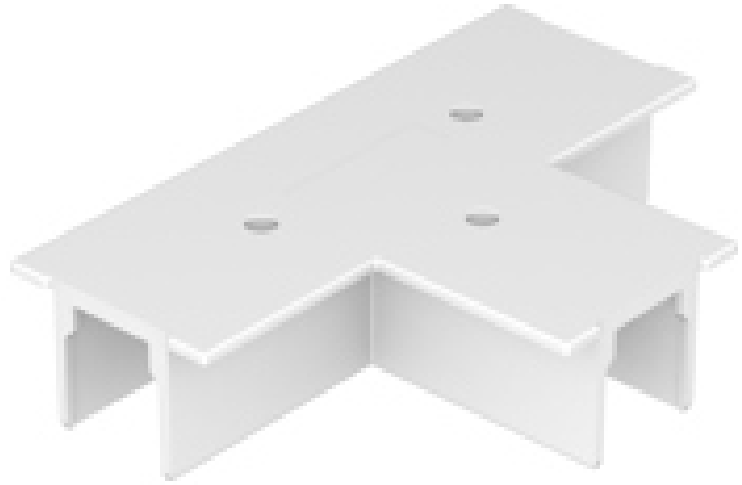

A3T110- COMPONENTS TRACK

PROJECT _____

TYPE _____

NOTES _____

QUANTITY _____

DATE _____

STR9013R-

DESCRIPTION

Track - Cover T-Connector

GENERAL

Brand: Prolicht

Division: Architectural

Mounting Type: Track

PHYSICAL

Length (mm): 148

Length (in): 5 ¹³/₁₆

Width (mm): 100

Width (in): 3 ¹⁵/₁₆

Height (mm): 34

Height (in): 1 ⁵/₁₆

Fixture Finish: WHI / BLK / GRY

Fixture Material: Aluminum