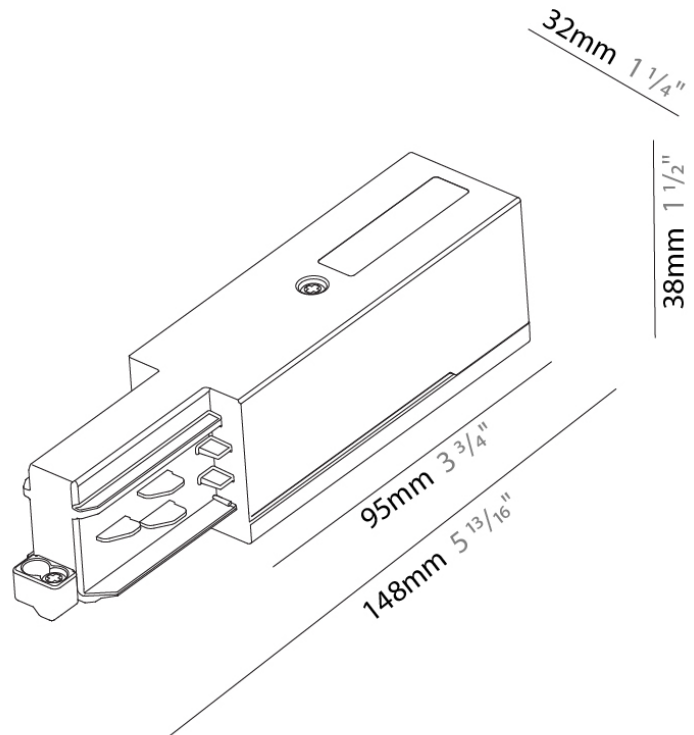

A3T110- COMPONENTS TRACK

STR1110-

DESCRIPTION

Track - End Feed - Right Side

GENERAL

Brand: Prolicht

Division: Architectural

Mounting Type: Track

PHYSICAL

Length (mm): 148

Length (in): 5 ¹³/₁₆

Width (mm): 32

Width (in): 1 ¹/₄

Height (mm): 38

Height (in): 1 ¹/₂

Fixture Finish: WHI / BLK / GRY

Fixture Material: Aluminum

RATINGS AND CERTIFICATIONS

Certified By: Certified for North American Standards

IP rating: IP20