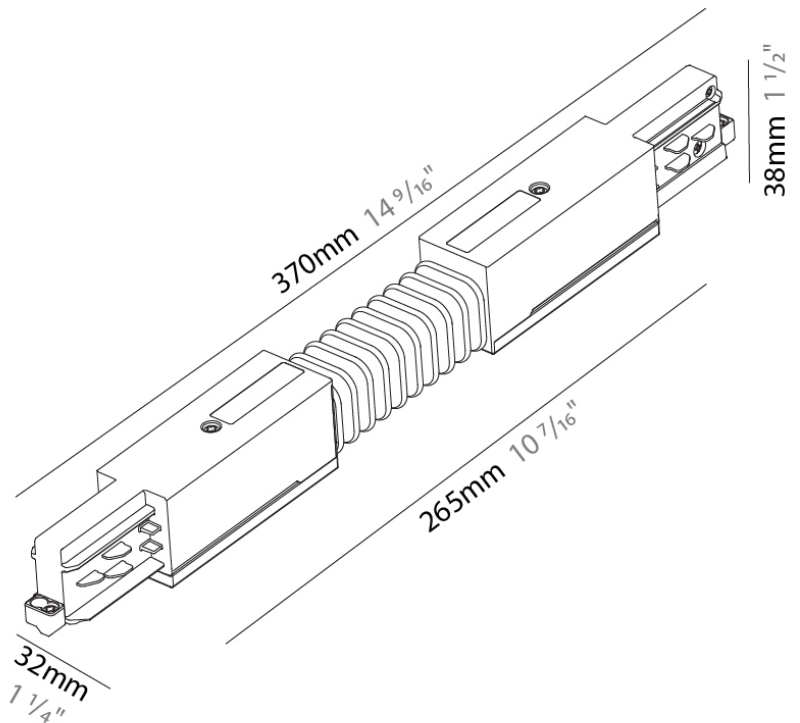

PROJECT	
TYPE	
NOTES	
QUANTITY	
DATE	

A3T110- COMPONENTS TRACK

STR2300-

DESCRIPTION

Track - Flexible Connector -

GENERAL

Brand: Prolicht

Division: Architectural

Mounting Type: Track

PHYSICAL

Length (mm): 370

Length (in): 14 ⁹/₁₆"

Width (mm): 32

Width (in): 1 ¹/₄"

Height (mm): 38

Height (in): 1 ⁵/₁₆"

Fixture Finish: WHI / BLK / GRY

Fixture Material: Aluminum

RATINGS AND CERTIFICATIONS

Certified By: Certified for North American Standards

IP rating: IP20