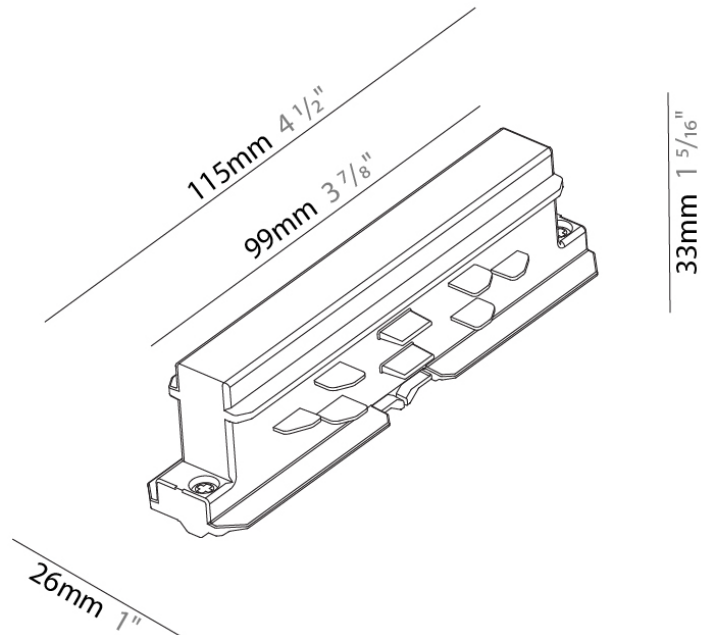

A3T110- COMPONENTS TRACK

STR2100-

DESCRIPTION

Track - Straight Connector -

GENERAL

Brand: Prolicht

Division: Architectural

Mounting Type: Track

PHYSICAL

Length (mm): 115

Length (in): 4 1/2"

Width (mm): 26

Width (in): 1"

Height (mm): 33

Height (in): 1 5/16"

Fixture Finish: WHI / BLK / GRY

Fixture Material: Aluminum

RATINGS AND CERTIFICATIONS

Certified By: Certified for North American Standards

IP rating: IP20