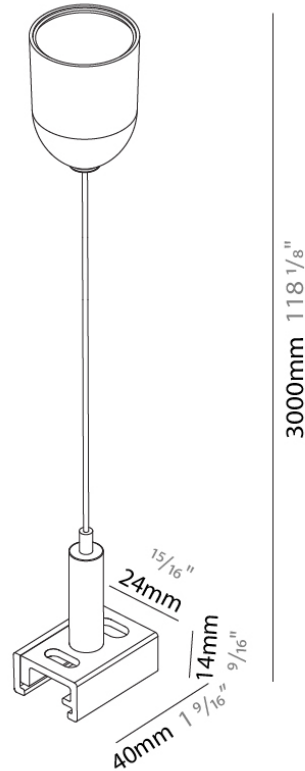

PROJECT	
TYPE	
NOTES	
QUANTITY	
DATE	

A3T110- COMPONENTS TRACK

STR510-

DESCRIPTION

Track - Suspension Cable Kit 3000mm -

GENERAL

Brand: Prolicht

Division: Architectural

Mounting Type: Track

PHYSICAL

Fixture Finish: WHI / BLK / GRY

Fixture Material: Aluminum

RATINGS AND CERTIFICATIONS

Certified By: Certified for North American Standards

IP rating: IP20

A