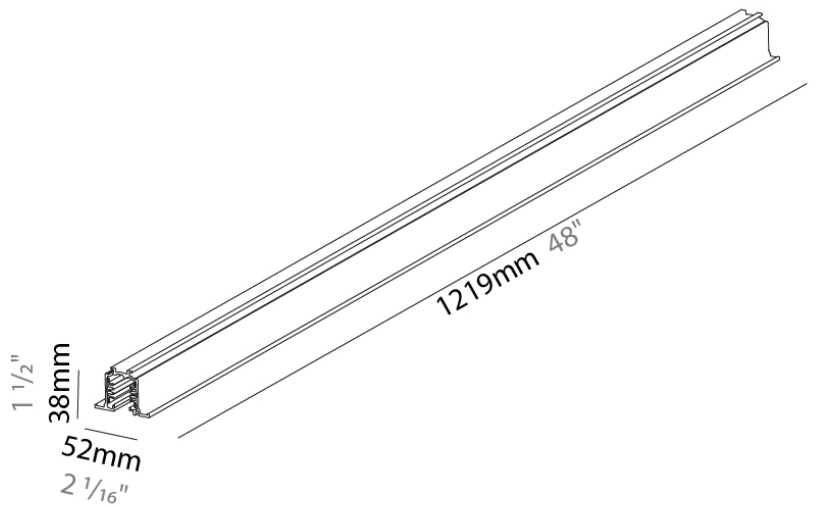

PROJECT
TYPE
NOTES
QUANTITY
DATE

A3T110- COMPONENTS TRACK

STRR4400-

DESCRIPTION

Track - 4' Recessed Mount 3-Circuit Track - Gray

GENERAL

Brand: Prolicht
Division: Architectural
Mounting Type: Track

PHYSICAL

Shape: Rectangle
Length (mm): 1219
Length (in): 48
Width (mm): 32
Width (in): 1 1/4
Height (mm): 38
Height (in): 1 1/2
Fixture Finish: WHI / BLK / GRY
Fixture Material: Aluminum

RATINGS AND CERTIFICATIONS

Certified By: Certified for North American Standards
IP rating: IP20