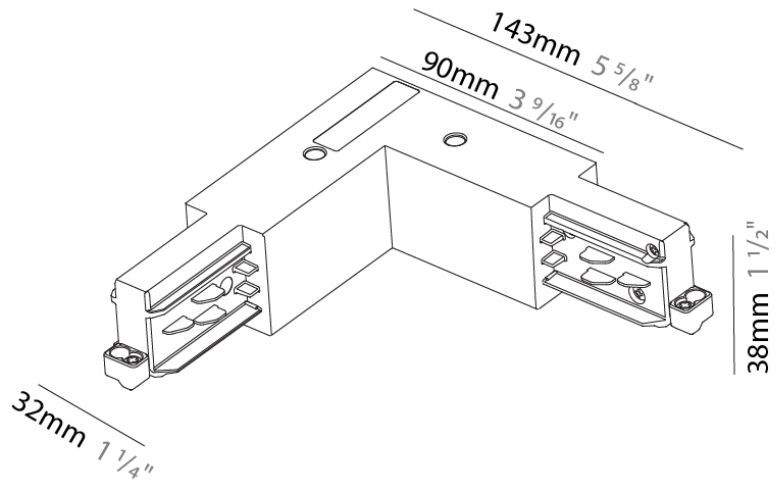

A3T110- COMPONENTS TRACK

STR3500-

DESCRIPTION

Track - 3-Circuit L-Connector, Inside Corner (Feedable)

GENERAL

Brand: Prolicht

Division: Architectural

Mounting Type: Track

PHYSICAL

Length (mm): 143

Length (in): 5 ⁵/₈

Width (mm): 32

Width (in): 1 ¹/₄

Height (mm): 38

Height (in): 1 ¹/₂

Fixture Finish: WHI / BLK / GRY

Fixture Material: Aluminum

RATINGS AND CERTIFICATIONS

Certified By: Certified for North American Standards

IP rating: IP20