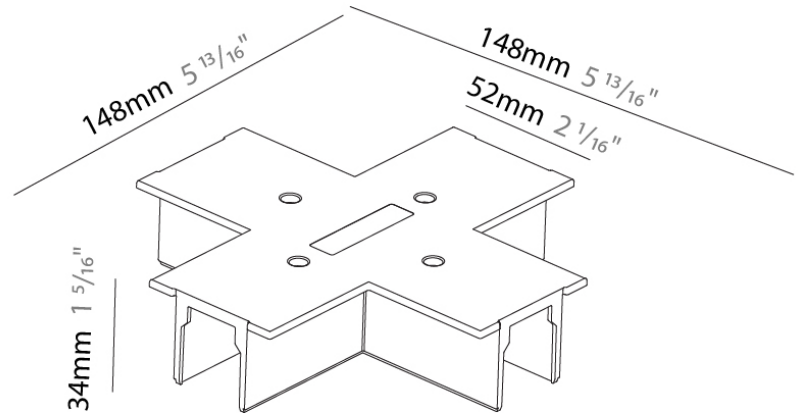

Width (mm): 148

Width (in): 5 ¹³/₁₆

Height (mm): 34

Height (in): 1 ⁵/₁₆

Fixture Finish: WHI / BLK / GRY

Fixture Material: Aluminum

A3T110- COMPONENTS SURFACE

STRR4100-