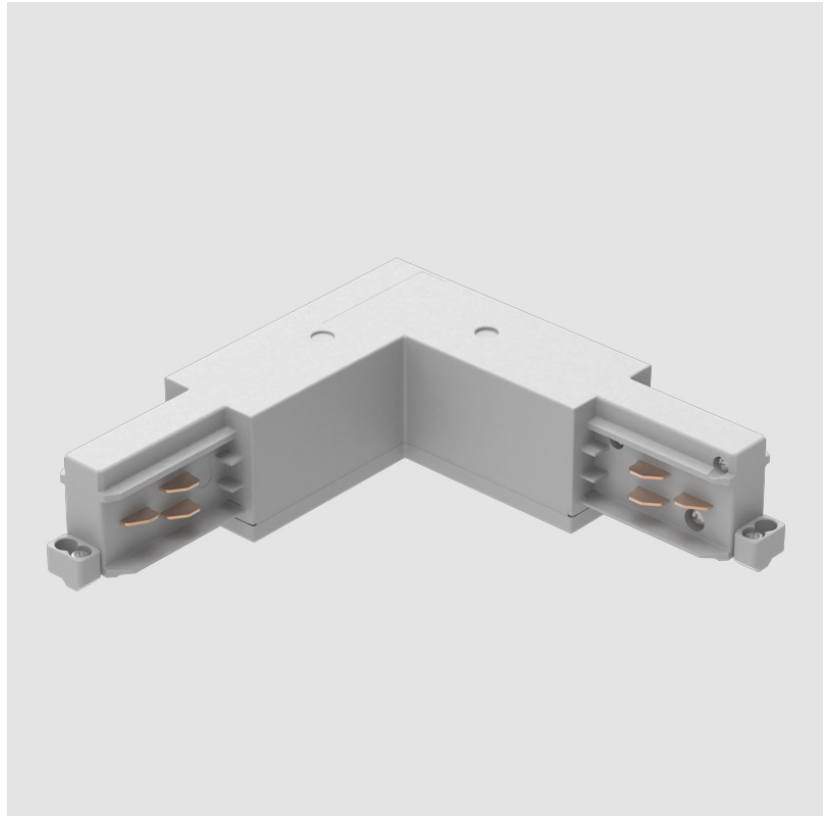

PROJECT	
TYPE	
NOTES	
QUANTITY	
DATE	

A3T110- COMPONENTS TRACK

STR3400-

DESCRIPTION

Track - L-Connector, Outside Corner (Feedable) -

GENERAL

Brand: Prolicht
Division: Architectural
Mounting Type: Track

PHYSICAL

Length (mm): 143
Length (in): 5 ⁵/₈
Width (mm): 32
Width (in): 1 ¹/₄
Height (mm): 38
Height (in): 1 ¹/₂
Fixture Finish: WHI / BLK / GRY
Fixture Material: Aluminum

RATINGS AND CERTIFICATIONS

Certified By: Certified for North American Standards
IP rating: IP20