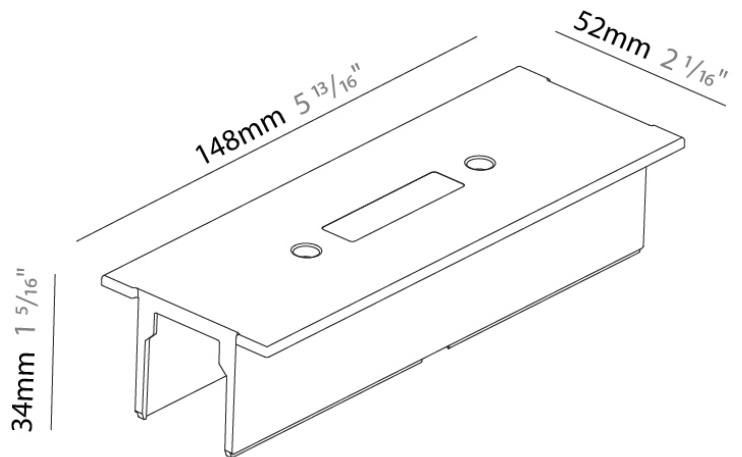

Width (mm): 52

Width (in): 2 ¹/₁₆

Height (mm): 34

Height (in): 1 ⁵/₁₆

Fixture Finish: WHI / BLK / GRY

Fixture Material: Aluminum

A3T110- COMPONENTS TRACK

STR9011R-