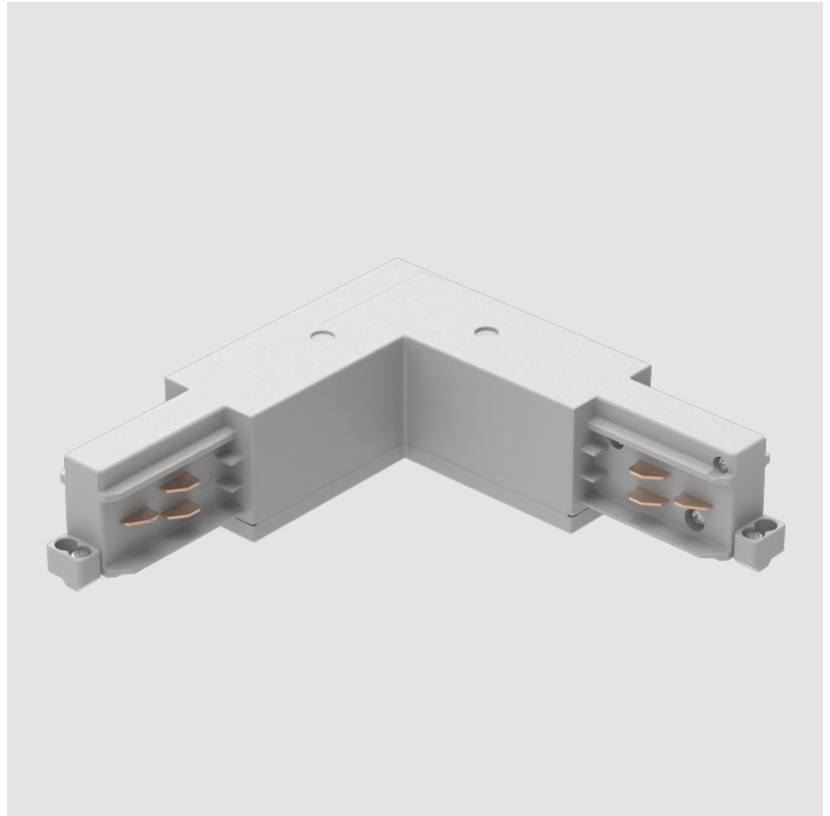

A3T110- COMPONENTS TRACK

STR3500-

DESCRIPTION

Track - 3-Circuit L-Connector, Inside Corner (Feedable)

GENERAL

Brand: Prolicht

Division: Architectural

Mounting Type: Track

PHYSICAL

Length (mm): 143

Length (in): 5 ⁵/₈

Width (mm): 32

Width (in): 1 ¹/₄

Height (mm): 38

Height (in): 1 ¹/₂

Fixture Finish: WHI / BLK / GRY

Fixture Material: Aluminum

RATINGS AND CERTIFICATIONS

Certified By: Certified for North American Standards

IP rating: IP20