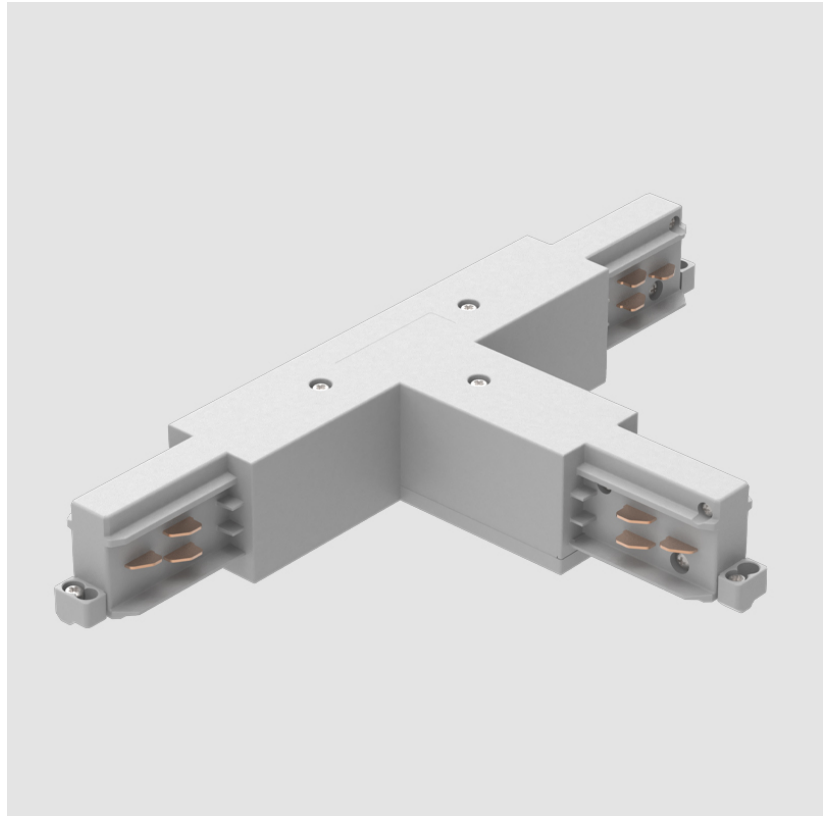

A3T110- COMPONENTS TRACK

STR40001-

DESCRIPTION
Track - T-Connector, Outside (Feedable) -

GENERAL
Brand: Prolicht
Division: Architectural
Mounting Type: Track

PHYSICAL
Length (mm): 254
Length (in): 10
Width (mm): 143
Width (in): 5 5/8
Height (mm): 38
Height (in): 1 1/2
Fixture Finish: WHI / BLK / GRY
Fixture Material: Aluminum

RATINGS AND CERTIFICATIONS
Certified By: Certified for North American Standards
IP rating: IP20