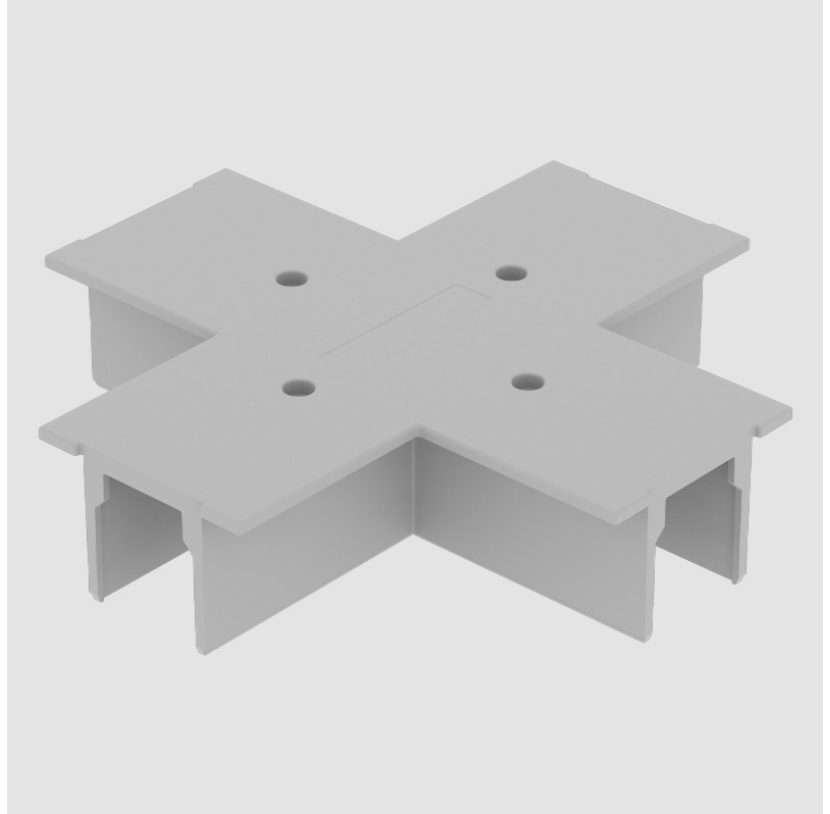

Width (mm): 148

Width (in): 5 ¹³/₁₆

Height (mm): 34

Height (in): 1 ⁵/₁₆

Fixture Finish: WHI / BLK / GRY

Fixture Material: Aluminum

A3T110- COMPONENTS SURFACE

STRR4100-