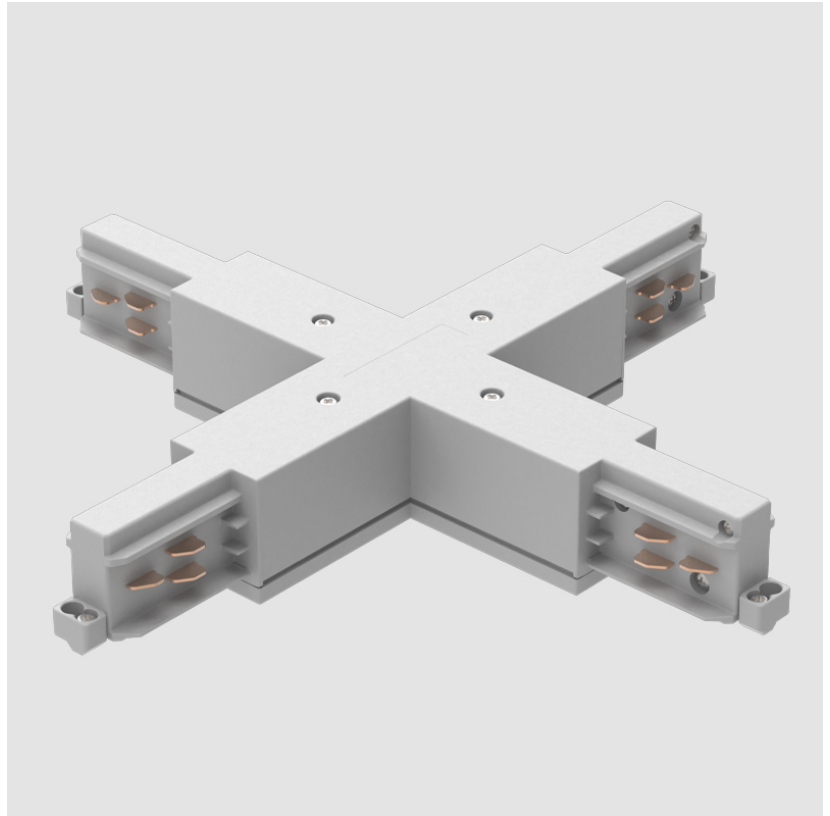

A3T110- COMPONENTS TRACK

STR1110-

DESCRIPTION

Track - End Feed - Right Side

GENERAL

Brand: Prolicht

Division: Architectural

Mounting Type: Track

Width (mm): 148

Width (in): 5 ¹³/₁₆"

Height (mm): 38

Height (in): 1 ¹/₂"

Fixture Finish: WHI / BLK / GRY

Fixture Material: Aluminum

RATINGS AND CERTIFICATIONS

Certified By: Certified for North American Standards

IP rating: IP20

A3T110- COMPONENTS TRACK

STR3900-

DESCRIPTION

Track - T-Connector, Inside (Feedable) -

GENERAL

Brand: Prolicht
 Division: Architectural
 Mounting Type: Track

PHYSICAL