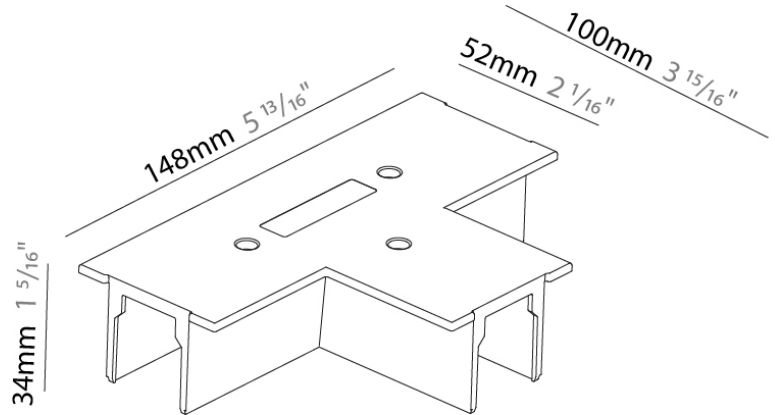

GENERAL

Brand: Prolicht

Division: Architectural

Mounting Type: Track

PHYSICAL

Length (mm): 148

Length (in): 5 ¹³/₁₆

Width (mm): 100

Width (in): 3 ¹⁵/₁₆

Height (mm): 34

Height (in): 1 ⁵/₁₆

Fixture Finish: WHI / BLK / GRY

Fixture Material: Aluminum

A3T110- COMPONENTS TRACK

STR9017R-

DESCRIPTION