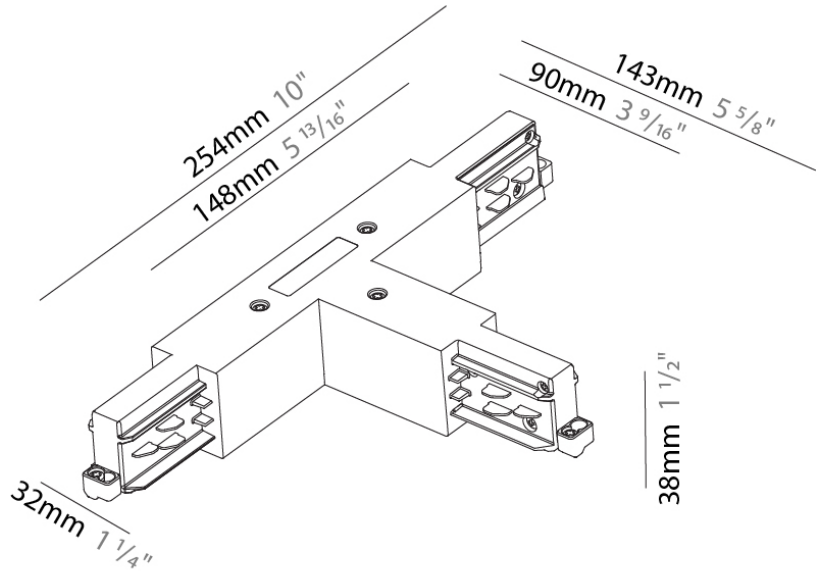

PROJECT	
TYPE	
NOTES	
QUANTITY	
DATE	

A3T115- COMPONENTS TRACK

STR3900-

DESCRIPTION

Track - T-Connector, Inside (Feedable) -

GENERAL

Brand: Prolicht
Division: Architectural
Mounting Type: Track

PHYSICAL

Length (mm): 254
Length (in): 10
Width (mm): 143
Width (in): 5 ¹³/₁₆
Height (mm): 38
Height (in): 1 ¹/₂
Fixture Finish: WHI / BLK / GRY
Fixture Material: Aluminum

RATINGS AND CERTIFICATIONS

Certified By: Certified for North American Standards
IP rating: IP20