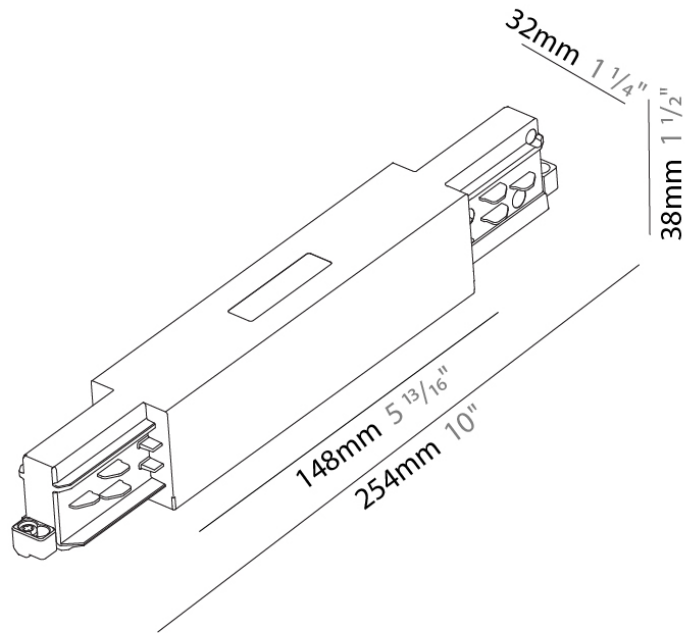

PROJECT
TYPE
NOTES
QUANTITY
DATE

A3T115- COMPONENTS TRACK

STR141-

DESCRIPTION

Track - Central Feed -

GENERAL

Brand: Prolicht

Division: Architectural

Mounting Type: Track

PHYSICAL

Length (mm): 254

Length (in): 10

Width (mm): 32

Width (in): 1 1/4

Height (mm): 38

Height (in): 1 5/16

Fixture Finish: WHI / BLK / GRY

Fixture Material: Aluminum

RATINGS AND CERTIFICATIONS

Certified By: Certified for North American Standards

IP rating: IP20