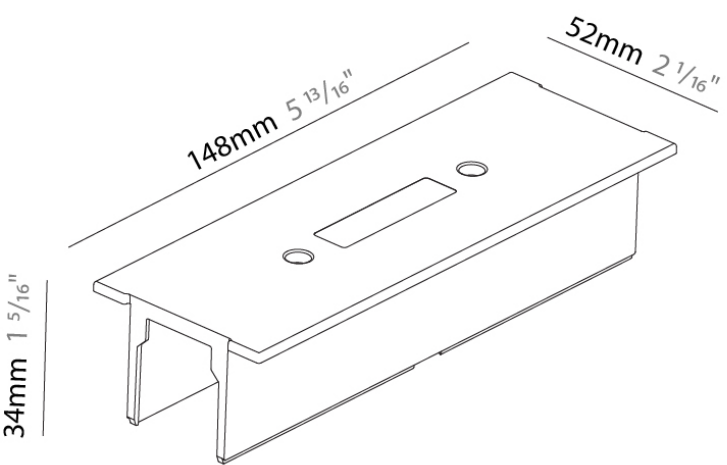

PHYSICAL
 Length (mm): 148
 Length (in): 5 ¹³/₁₆
 Width (mm): 32
 Width (in): 1 ¹/₄
 Height (mm): 38
 Height (in): 1 ¹/₂
 Fixture Finish: WHI / BLK / GRY
 Fixture Material: Aluminum

RATINGS AND CERTIFICATIONS
 Certified By: Certified for North American Standards
 IP rating: IP20

Mounting Type: Track

PHYSICAL

Length (mm): 254

Length (in): 10

Width (mm): 32

Width (in): 1 1/4

Height (mm): 38

Height (in): 1 5/16

Length (mm): 95

Length (in): 3 ³/₄

Width (mm): 52

Width (in): 2 ¹/₁₆

Height (mm): 34

Height (in): 1 ⁵/₁₆

Fixture Finish: WHI / BLK / GRY

Fixture Material: Aluminum

RATINGS AND CERTIFICATIONS

IP rating: IP20

A3T115- COMPONENTS TRACK

STR9010R-

DESCRIPTION
 Track - Cover Mid Power Supply

GENERAL
 Brand: Prolicht
 Division: Architectural
 Mounting Type: Track

PHYSICAL
 Length (mm): 148
 Length (in): 5 ¹³/₁₆
 Width (mm): 52
 Width (in): 2 ¹/₁₆
 Height (mm): 34
 Height (in): 1 ⁵/₁₆
 Fixture Finish: WHI / BLK / GRY
 Fixture Material: Aluminum