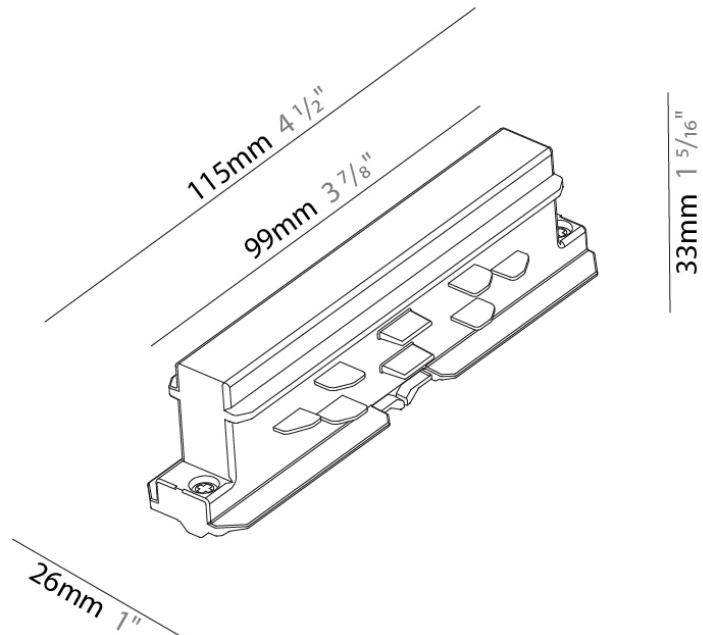

A3T115- COMPONENTS TRACK

STR2100-

DESCRIPTION

Track - Straight Connector -

GENERAL

Brand: Prolicht
Division: Architectural
Mounting Type: Track

PHYSICAL

Length (mm): 115
Length (in): 4 1/2
Width (mm): 26
Width (in): 1
Height (mm): 33
Height (in): 1 5/16
Fixture Finish: WHI / BLK / GRY
Fixture Material: Aluminum

RATINGS AND CERTIFICATIONS

Certified By: Certified for North American Standards
IP rating: IP20