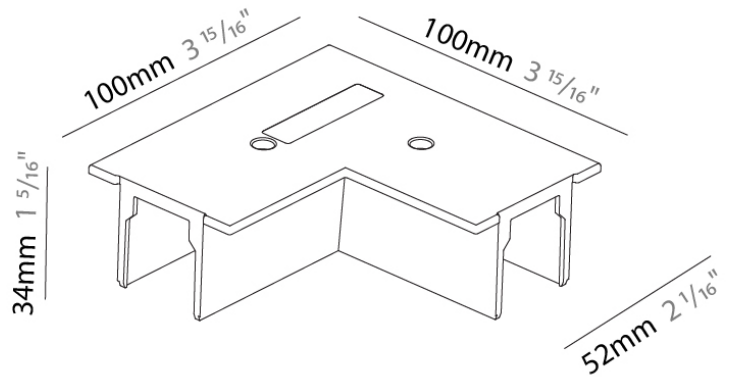

PROJECT	_____
TYPE	_____
NOTES	_____
QUANTITY	_____
DATE	_____

A3T115- COMPONENTS TRACK

STR9011R-

DESCRIPTION

Track - Cover Corner Connector

GENERAL

Brand: Prolicht

Division: Architectural

Mounting Type: Track

PHYSICAL

Length (mm): 100

Length (in): 3 ¹⁵/₁₆"

Width (mm): 100

Width (in): 3 ¹⁵/₁₆"

Height (mm): 34

Height (in): 1 ⁵/₁₆"

Fixture Finish: WHI / BLK / GRY

Fixture Material: Aluminum