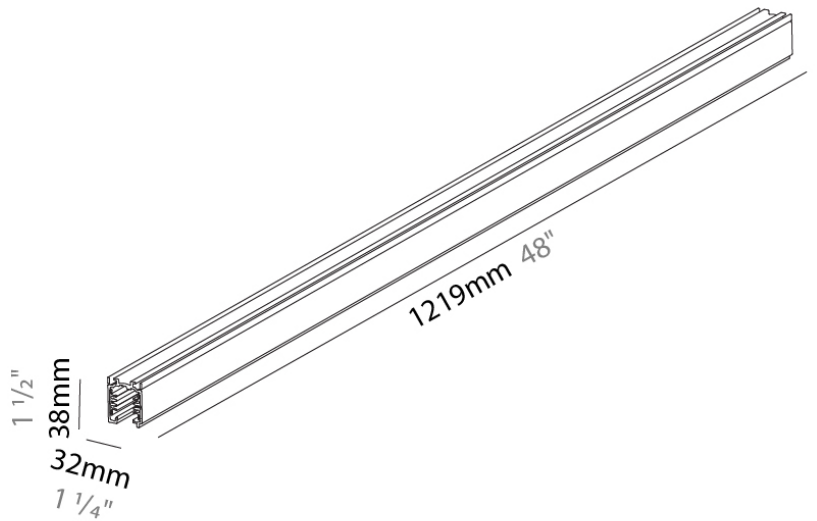

A3T115- COMPONENTS TRACK

STRS4400-

DESCRIPTION

Track - 4' Surface Mount 3-Circuit Track

GENERAL

Brand: Prolicht

Division: Architectural

Mounting Type: Track

PHYSICAL

Shape: Rectangle

Length (mm): 1219

Length (in): 48

Width (mm): 32

Width (in): 1 1/4

Height (mm): 38

Height (in): 1 1/2

Fixture Finish: WHI / BLK / GRY

Fixture Material: Aluminum

ELECTRICAL

Driver Included: No

RATINGS AND CERTIFICATIONS

Certified By: Certified for North American Standards

IP rating: IP20