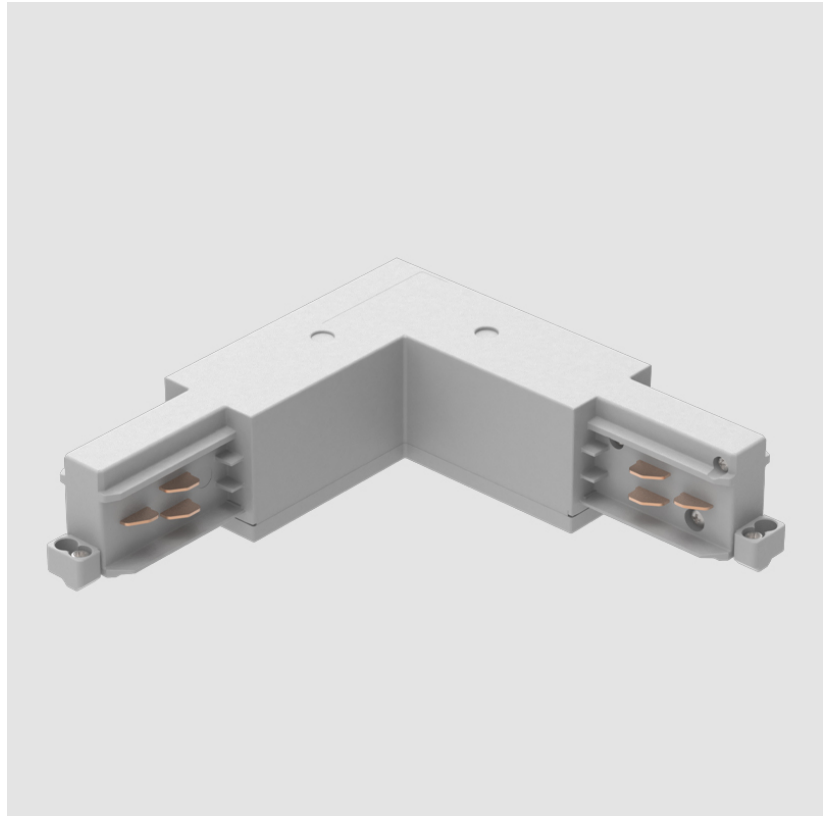

A3T115- COMPONENTS TRACK

STR1110-

DESCRIPTION

Track - End Feed - Right Side

GENERAL

Brand: Prolicht
 Division: Architectural
 Mounting Type: Track

PHYSICAL

Length (mm): 148
 Length (in): 5 ¹³/₁₆
 Width (mm): 32
 Width (in): 1 ¹/₄
 Height (mm): 38
 Height (in): 1 ¹/₂
 Fixture Finish: WHI / BLK / GRY
 Fixture Material: Aluminum

A3T115- COMPONENTS TRACK

STR3400-

DESCRIPTION

Track - L-Connector, Outside Corner (Feedable) -

GENERAL

Brand: Prolicht

Division: Architectural

Mounting Type: Track

PHYSICAL

Length (mm): 143

Length (in): 5 ⁵/₈

Width (mm): 32

Width (in): 1 ¹/₄

Height (mm): 38

Height (in): 1 ¹/₂

Fixture Finish: WHI / BLK / GRY

Fixture Material: Aluminum

RATINGS AND CERTIFICATIONS

Certified By: Certified for North American Standards

IP rating: IP20

A3T115- COMPONENTS TRACK

STR3500-

DESCRIPTION

Track - 3-Circuit L-Connector, Inside Corner (Feedable)