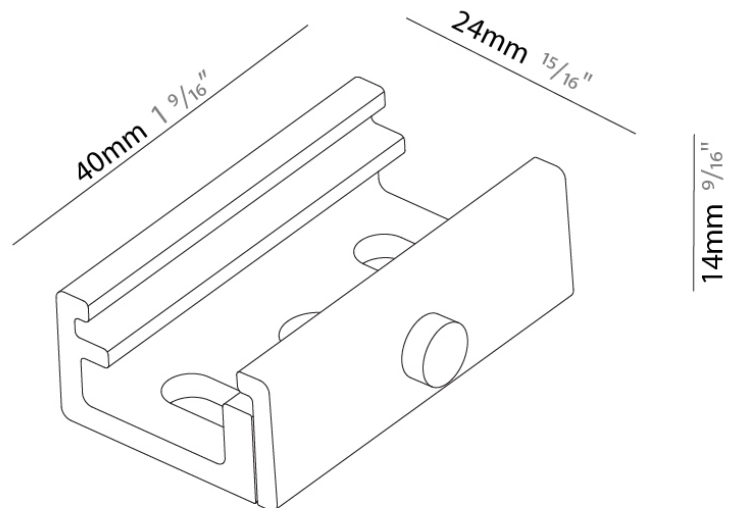

A3T115- COMPONENTS TRACK

STR512-

DESCRIPTION

Track - Ceiling Mounting Bracket

GENERAL

Brand: Prolight

Division: Architectural

Mounting Type: Track

PHYSICAL

Length (mm): 40

Length (in): 1 ⁹/₁₆"

Width (mm): 24

Width (in): 15/16"

Height (mm): 14

Height (in): 9/16"

Fixture Finish: WHI / BLK

Fixture Material: Aluminum

RATINGS AND CERTIFICATIONS

Certified By: Certified for North American Standards

IP rating: IP20