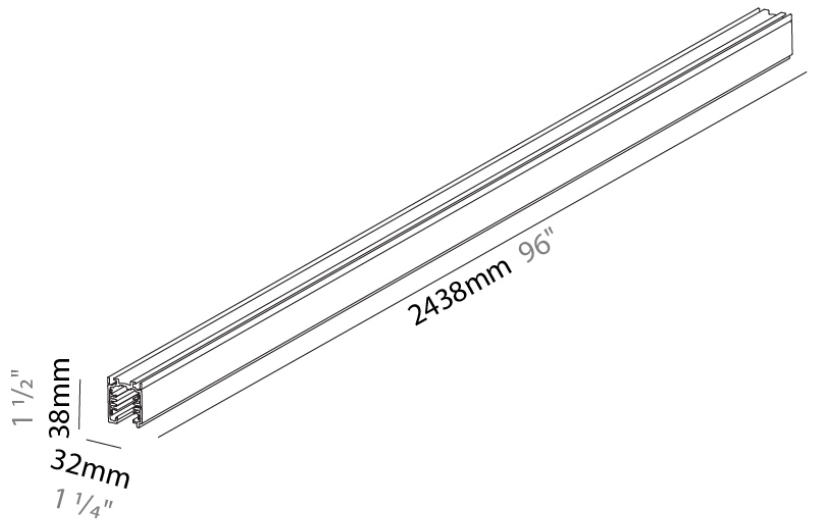

A3T115- COMPONENTS TRACK

STRS4800-

DESCRIPTION

Track - 8' Surface Mount 3-Circuit Track

GENERAL

Brand: Prolicht

Division: Architectural

Mounting Type: Track

PHYSICAL

Shape: Rectangle

Length (mm): 2438

Length (in): 96"

Width (mm): 32

Width (in): 1 1/4"

Height (mm): 38

Height (in): 1 1/2"

Fixture Finish: WHI / BLK / GRY

Fixture Material: Aluminum

ELECTRICAL

Driver Included: No

RATINGS AND CERTIFICATIONS

Certified By: Certified for North American Standards

IP rating: IP20