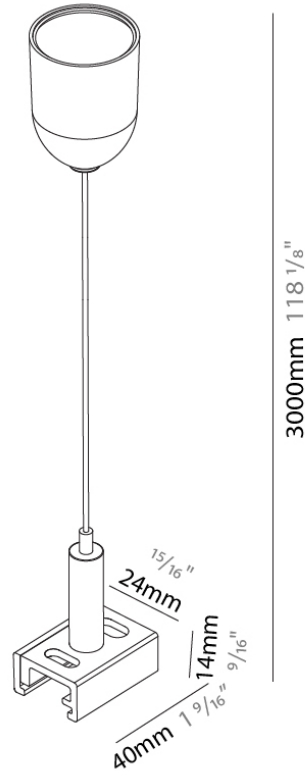

PROJECT	
TYPE	
NOTES	
QUANTITY	
DATE	

A3T115- COMPONENTS TRACK

STR510-

DESCRIPTION

Track - Suspension Cable Kit 3000mm -

GENERAL

Brand: Prolicht

Division: Architectural

Mounting Type: Track

PHYSICAL

Fixture Finish: WHI / BLK / GRY

Fixture Material: Aluminum

RATINGS AND CERTIFICATIONS

Certified By: Certified for North American Standards

IP rating: IP20