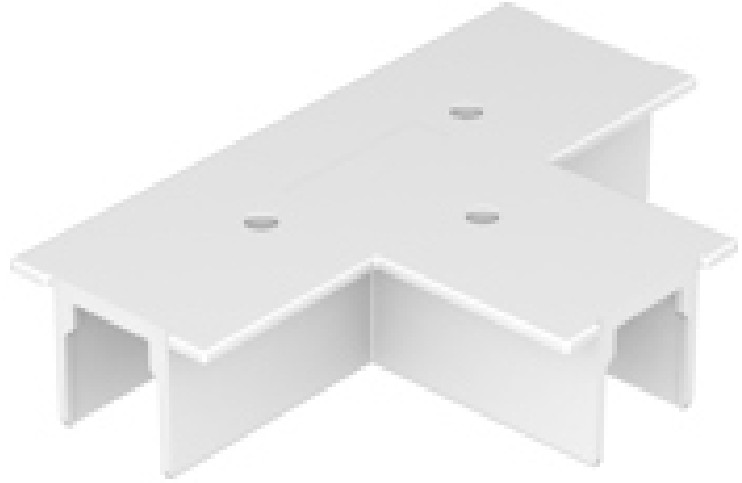

Length (mm): 148

Length (in): $5 \frac{13}{16}$

Width (mm): 100

Width (in): $3 \frac{15}{16}$

Height (mm): 34

Height (in): $1 \frac{5}{16}$

Fixture Finish: WHI / BLK / GRY

Fixture Material: Aluminum