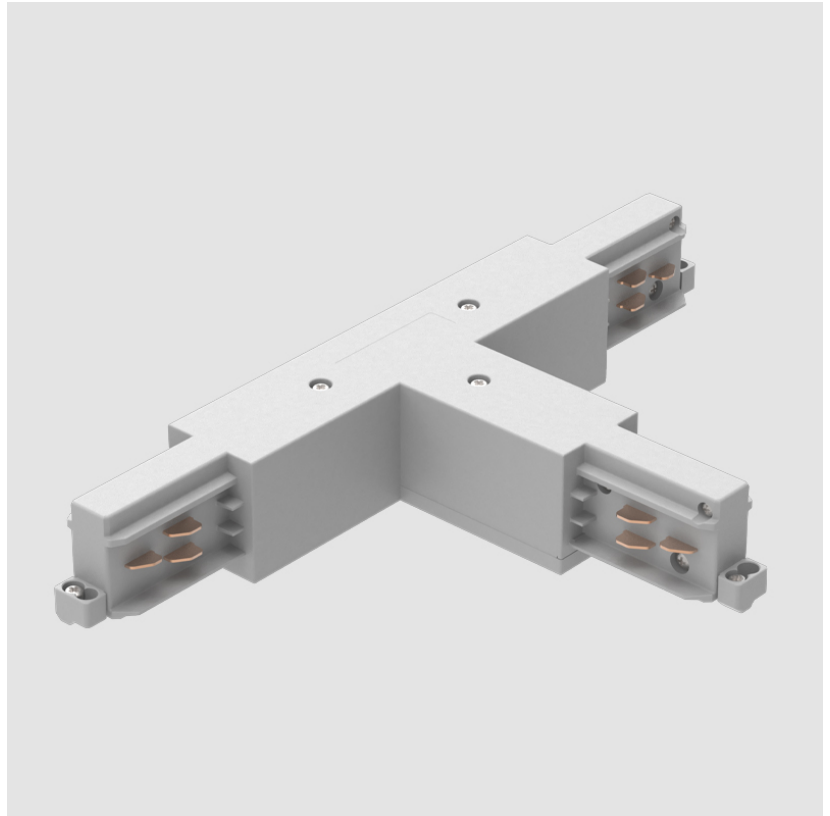

A3T115- COMPONENTS TRACK

STR40001-

DESCRIPTION

Track - T-Connector, Outside (Feedable) -

GENERAL

Brand: Prolicht
Division: Architectural
Mounting Type: Track

PHYSICAL

Length (mm): 254
Length (in): 10
Width (mm): 143
Width (in): 5 5/8
Height (mm): 38
Height (in): 1 1/2
Fixture Finish: WHI / BLK / GRY
Fixture Material: Aluminum

RATINGS AND CERTIFICATIONS

Certified By: Certified for North American Standards
IP rating: IP20