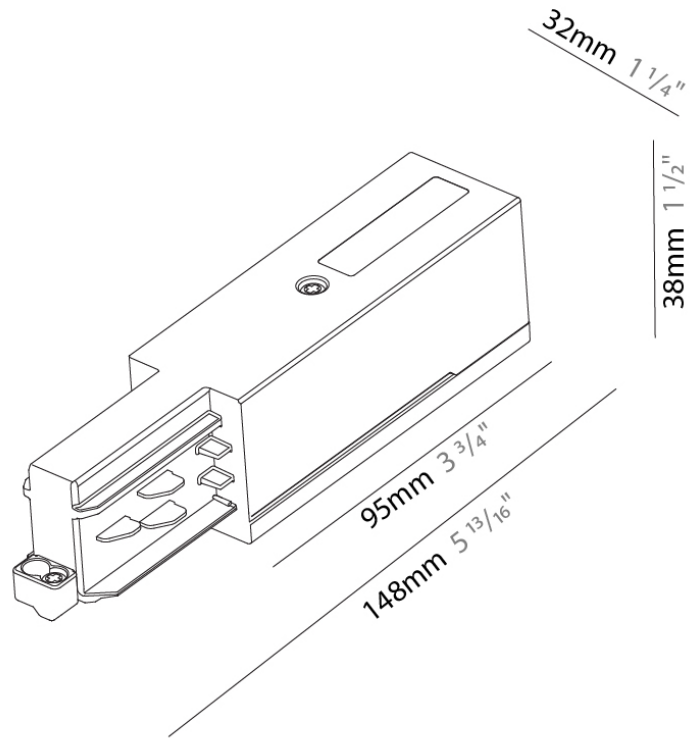

PHYSICAL
 Length (mm): 148
 Length (in): 5 ¹³/₁₆
 Width (mm): 32
 Width (in): 1 ¹/₄
 Height (mm): 38
 Height (in): 1 ¹/₂
 Fixture Finish: WHI / BLK / GRY
 Fixture Material: Aluminum

RATINGS AND CERTIFICATIONS
 Certified By: Certified for North American Standards
 IP rating: IP20

Mounting Type: Track

PHYSICAL

Length (mm): 254

Length (in): 10

Width (mm): 32

Width (in): 1 1/4

Height (mm): 38

Height (in): 1 5/16