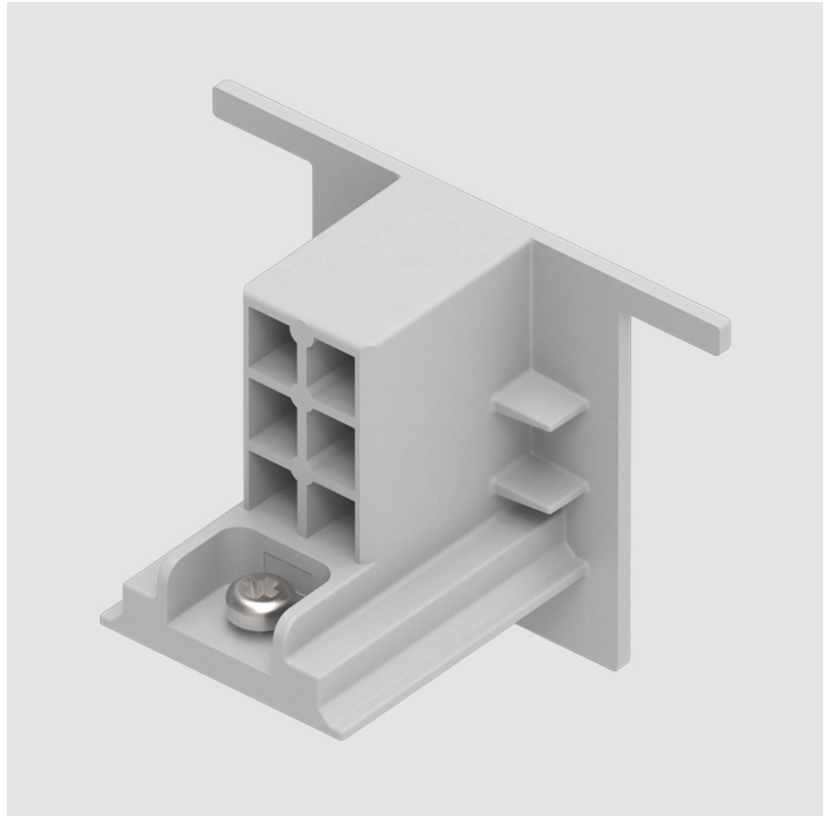

A3T115- COMPONENTS SURFACE

STRR4100-

DESCRIPTION

Track - Recessed - End Cap -

GENERAL

Brand: Prolicht

Division: Architectural

Mounting Type: Surface

PHYSICAL

Length (mm): 32

Length (in): 1 ¼

Width (mm): 32

Width (in): 1 ¼

Height (mm): 38

Height (in): 1 ½

Fixture Finish: WHI / BLK / GRY

Fixture Material: Aluminum

RATINGS AND CERTIFICATIONS

Certified By: Certified for North American Standards

IP rating: IP20