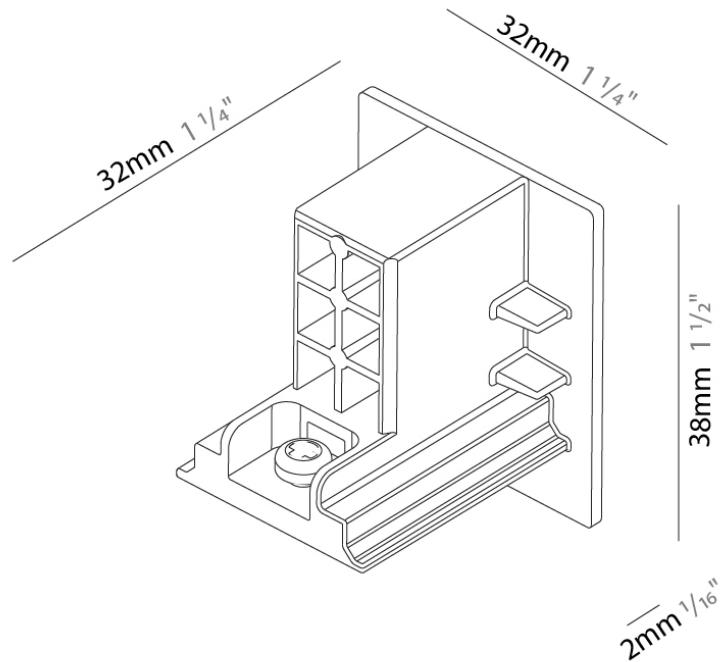

A3T115- COMPONENTS SURFACE

STR4100-

DESCRIPTION

Track - Surface - End Cap -

GENERAL

Brand: Prolicht

Division: Architectural

Mounting Type: Surface

PHYSICAL

Length (mm): 32

Length (in): 1 ¼

Width (mm): 32

Width (in): 1 ¼

Height (mm): 38

Height (in): 1 ½

Fixture Finish: WHI / BLK / GRY

Fixture Material: Aluminum

RATINGS AND CERTIFICATIONS

Certified By: Certified for North American Standards

IP rating: IP20