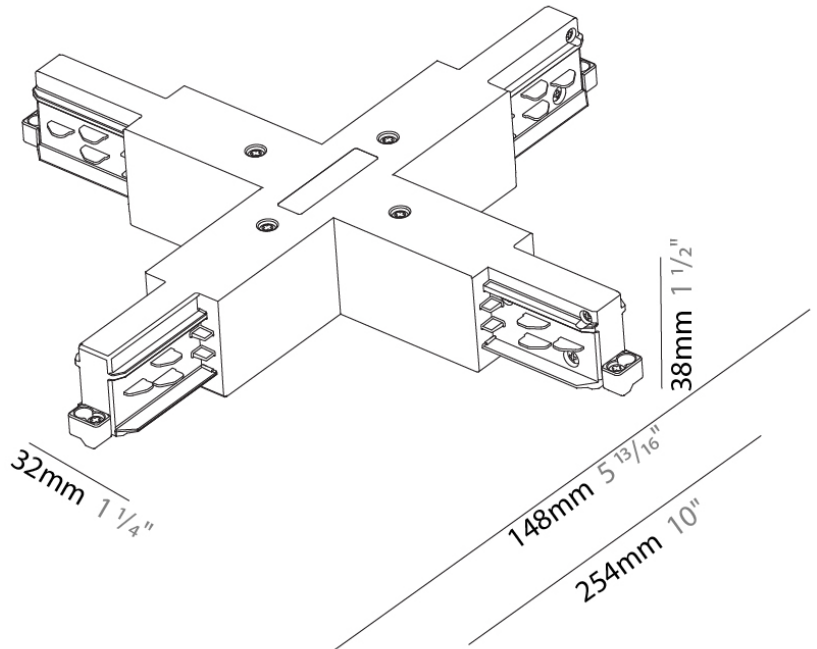

A3T115- COMPONENTS TRACK

STR380-

DESCRIPTION

Track - X-Connector (Feedable) -

GENERAL

Brand: Prolicht

Division: Architectural

Mounting Type: Track

PHYSICAL

Length (mm): 148

Length (in): 5 ¹³/₁₆

Width (mm): 148

Width (in): 5 ¹³/₁₆

Height (mm): 38

Height (in): 1 ¹/₂

Fixture Finish: WHI / BLK / GRY

Fixture Material: Aluminum

RATINGS AND CERTIFICATIONS

Certified By: Certified for North American Standards

IP rating: IP20