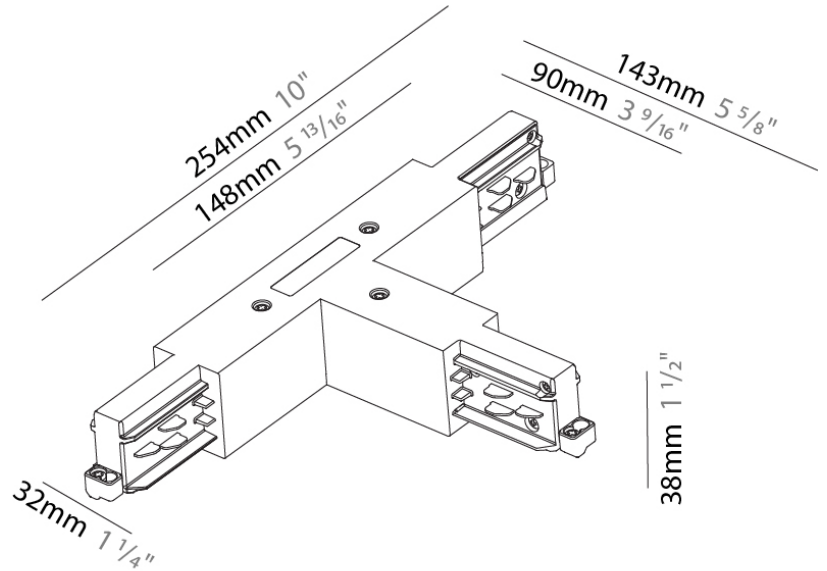

A3T115- COMPONENTS TRACK

STR40001-

DESCRIPTION

Track - T-Connector, Outside (Feedable) -

GENERAL

Brand: Prolicht
Division: Architectural
Mounting Type: Track

PHYSICAL

Length (mm): 254
Length (in): 10
Width (mm): 143
Width (in): 5 5/8
Height (mm): 38
Height (in): 1 1/2
Fixture Finish: WHI / BLK / GRY
Fixture Material: Aluminum

RATINGS AND CERTIFICATIONS

Certified By: Certified for North American Standards
IP rating: IP20