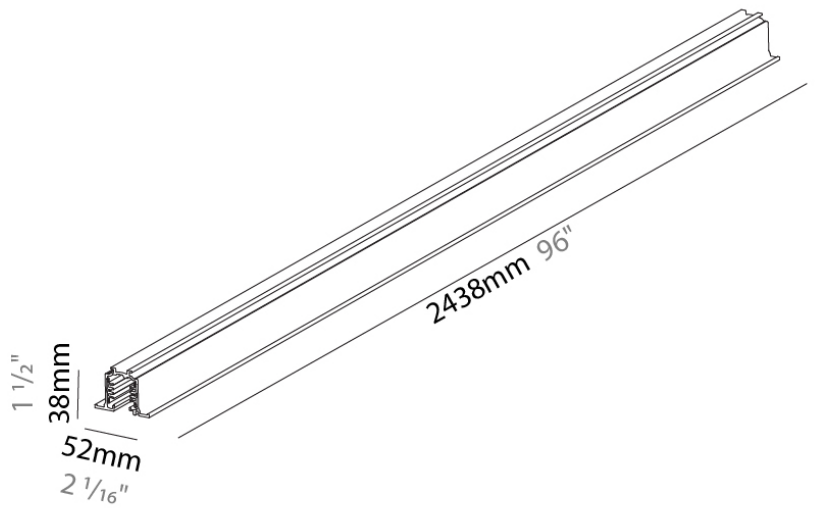

Length (in): 48

Width (mm): 32

Width (in): 1 1/4

Height (mm): 38

Height (in): 1 1/2

Fixture Finish: WHI / BLK / GRY

Fixture Material: Aluminum

RATINGS AND CERTIFICATIONS

Division: Architectural

Mounting Type: Track

PHYSICAL

Shape: Rectangle

Length (mm): 2438

Length (in): 96

Width (mm): 32

Width (in): 1 1/4

Height (mm): 38

Height (in): 1 1/2

Fixture Finish: WHI / BLK / GRY

Fixture Material: Aluminum

RATINGS AND CERTIFICATIONS

Certified By: Certified for North American Standards

IP rating: IP20

A3T115- COMPONENTS TRACK