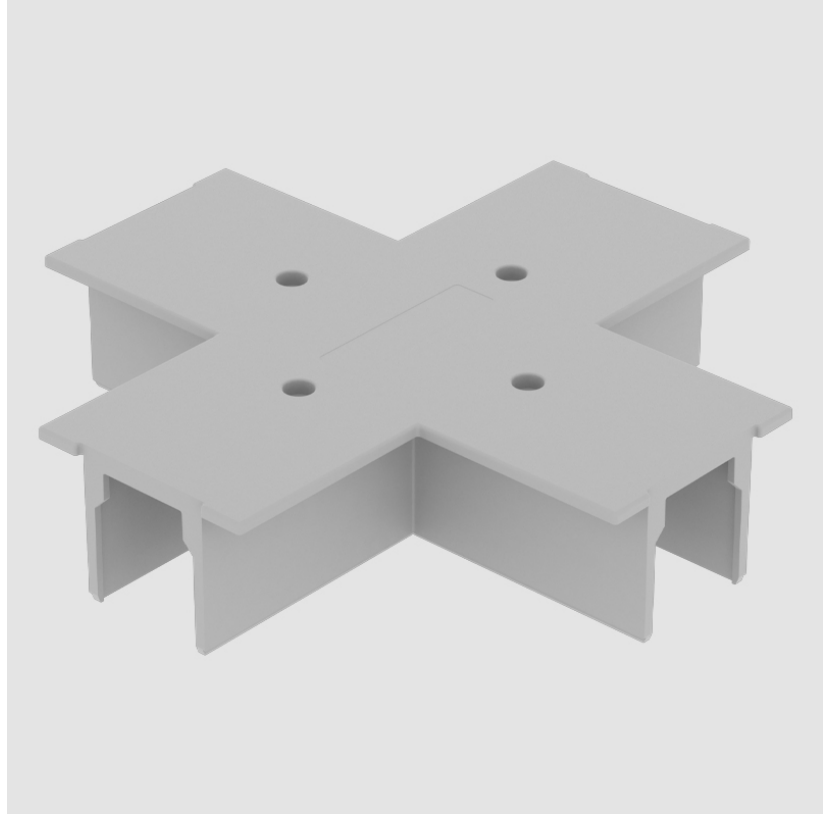

Length (in): 5 ¹³/₁₆

Width (mm): 148

Width (in): 5 ¹³/₁₆

Height (mm): 34

Height (in): 1 ⁵/₁₆

Fixture Finish: WHI / BLK / GRY

Fixture Material: Aluminum

A