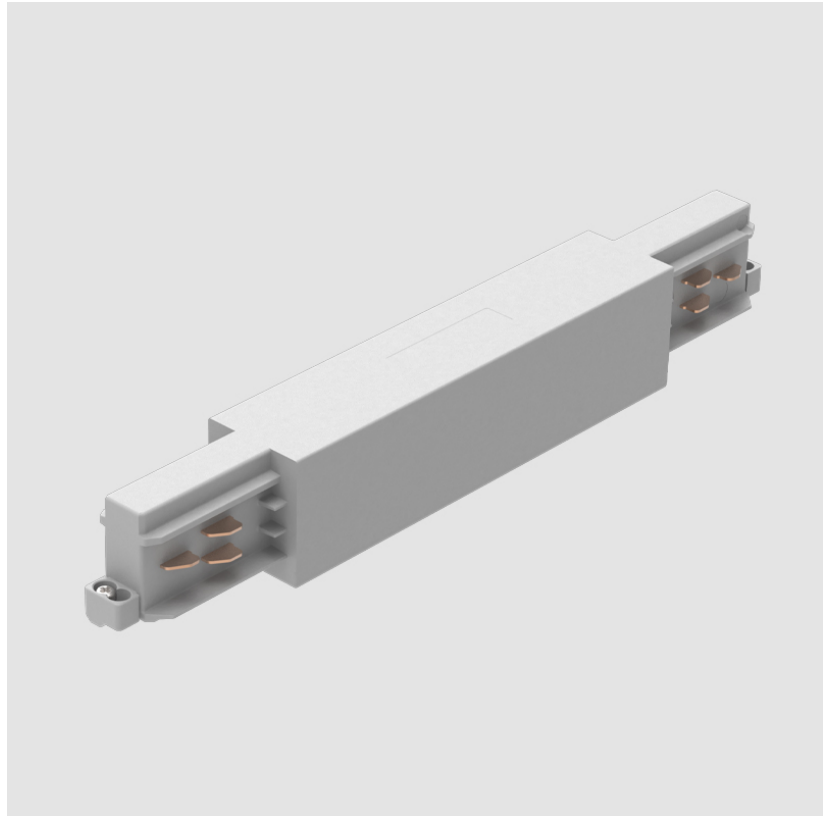

PROJECT
TYPE
NOTES
QUANTITY
DATE

A3T115- COMPONENTS TRACK

STR141-

DESCRIPTION

Track - Central Feed -

GENERAL

Brand: Prolicht

Division: Architectural

Mounting Type: Track

PHYSICAL

Length (mm): 254

Length (in): 10

Width (mm): 32

Width (in): 1 1/4

Height (mm): 38

Height (in): 1 5/16

Fixture Finish: WHI / BLK / GRY

Fixture Material: Aluminum

RATINGS AND CERTIFICATIONS

Certified By: Certified for North American Standards

IP rating: IP20