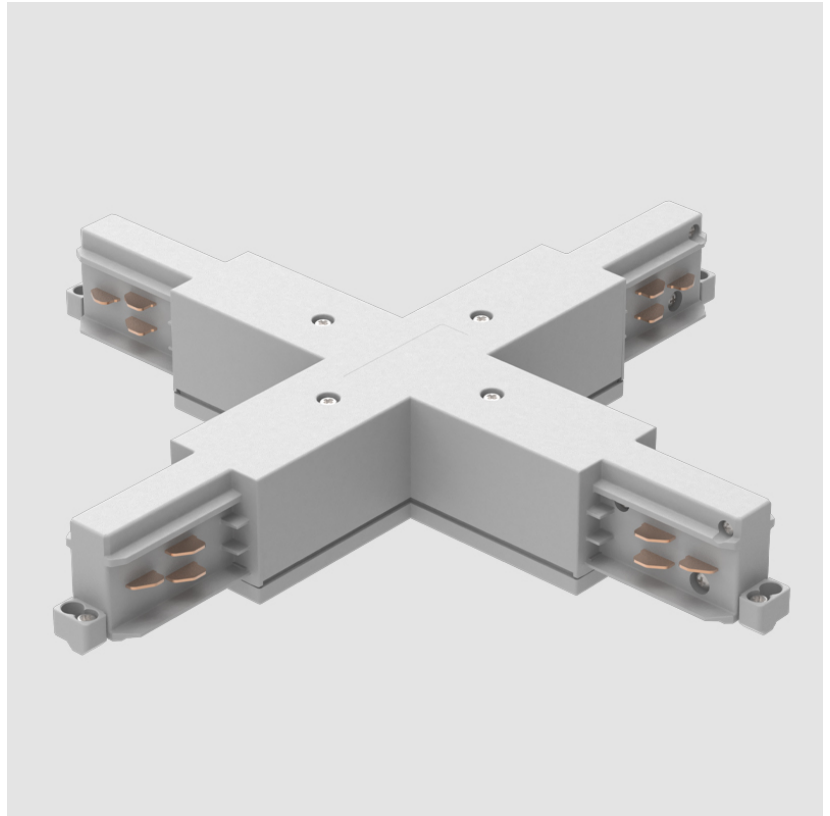

A3T115- COMPONENTS TRACK

STR380-

DESCRIPTION

Track - X-Connector (Feedable) -

GENERAL

Brand: Prolicht

Division: Architectural

Mounting Type: Track

PHYSICAL

Length (mm): 148

Length (in): 5 ¹³/₁₆

Width (mm): 148

Width (in): 5 ¹³/₁₆

Height (mm): 38

Height (in): 1 ¹/₂

Fixture Finish: WHI / BLK / GRY

Fixture Material: Aluminum

RATINGS AND CERTIFICATIONS

Certified By: Certified for North American Standards

IP rating: IP20