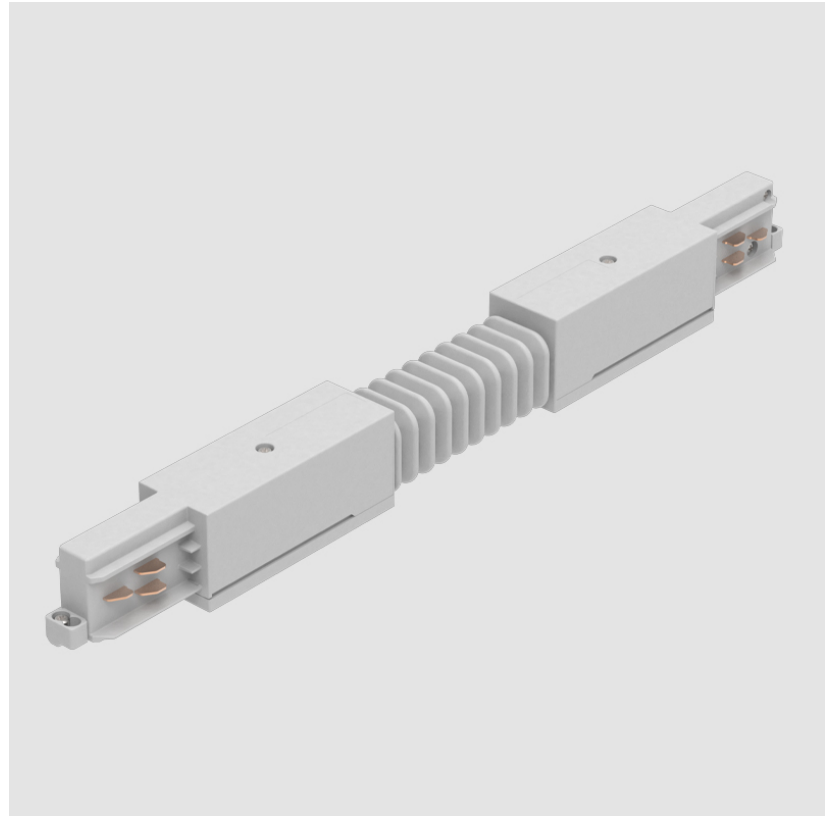

A3T115- COMPONENTS TRACK

STR1110-

DESCRIPTION

Track - End Feed - Right Side

GENERAL

Brand: Prolicht
 Division: Architectural
 Mounting Type: Track

PHYSICAL

Length (mm): 148
 Length (in): 5 ¹³/₁₆
 Width (mm): 32
 Width (in): 1 ¹/₄
 Height (mm): 38
 Height (in): 1 ¹/₂
 Fixture Finish: WHI / BLK / GRY
 Fixture Material: Aluminum

Width (in): 1 ¹/₄

Height (mm): 38

Height (in): 1 ⁵/₁₆

Fixture Finish: WHI / BLK / GRY

Fixture Material: Aluminum

RATINGS AND CERTIFICATIONS

Certified By: Certified for North American Standards

IP rating: IP20

A3T115- COMPONENTS TRACK

STR3400-

DESCRIPTION

Track - L-Connector, Outside Corner (Feedable) -

GENERAL

Brand: Prolicht

Division: Architectural

Mounting Type: Track

Fixture Material: Aluminum

RATINGS AND CERTIFICATIONS

Certified By: Certified for North American Standards

IP rating: IP20

A3T115- COMPONENTS TRACK

STR3500-

DESCRIPTION

Track - 3-Circuit L-Connector, Inside Corner (Feedable)