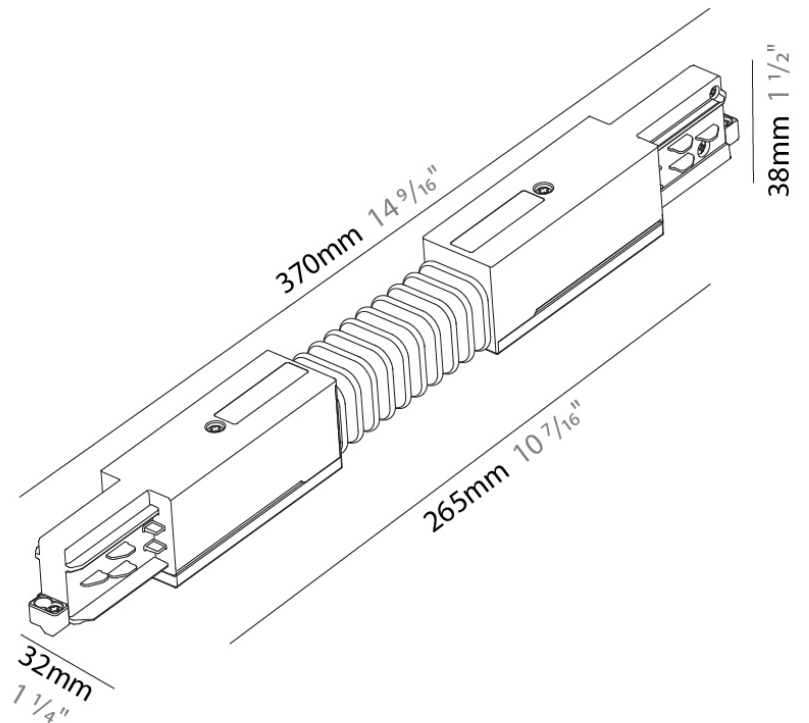

A3T115- COMPONENTS TRACK

STR1110-

DESCRIPTION

Track - End Feed - Right Side

GENERAL

Brand: Prolicht
 Division: Architectural
 Mounting Type: Track

PHYSICAL

Length (mm): 148
 Length (in): 5 ¹³/₁₆
 Width (mm): 32
 Width (in): 1 ¹/₄
 Height (mm): 38
 Height (in): 1 ¹/₂
 Fixture Finish: WHI / BLK / GRY
 Fixture Material: Aluminum

PHYSICAL
 Length (mm): 148
 Length (in): 5 ¹³/₁₆
 Width (mm): 32
 Width (in): 1 ¹/₄
 Height (mm): 38
 Height (in): 1 ¹/₂
 Fixture Finish: WHI / BLK / GRY
 Fixture Material: Aluminum

RATINGS AND CERTIFICATIONS
 Certified By: Certified for North American Standards
 IP rating: IP20

Mounting Type: Track

PHYSICAL

Length (mm): 254

Length (in): 10

Width (mm): 32

Width (in): 1 1/4

Height (mm): 38

Height (in): 1 5/16

Width (in): 1 ¹/₄

Height (mm): 38

Height (in): 1 ⁵/₁₆

Fixture Finish: WHI / BLK / GRY

Fixture Material: Aluminum

RATINGS AND CERTIFICATIONS

Certified By: Certified for North American Standards

IP rating: IP20