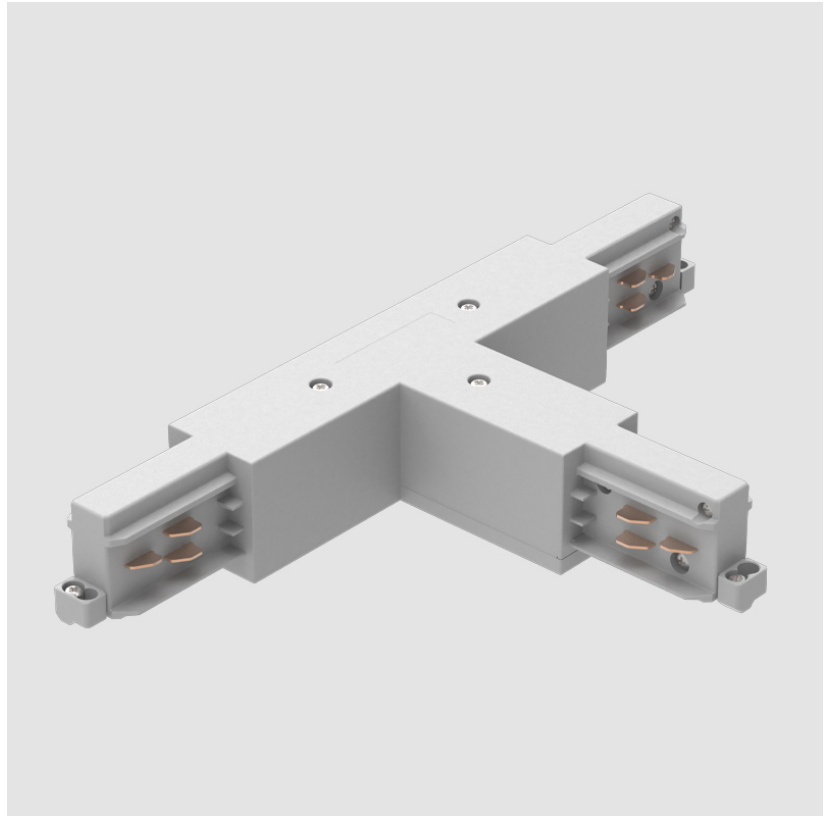

PROJECT	
TYPE	
NOTES	
QUANTITY	
DATE	

A3T115- COMPONENTS TRACK

STR3900-

DESCRIPTION

Track - T-Connector, Inside (Feedable) -

GENERAL

Brand: Prolicht
Division: Architectural
Mounting Type: Track

PHYSICAL

Length (mm): 254
Length (in): 10
Width (mm): 143
Width (in): 5 ¹³/₁₆
Height (mm): 38
Height (in): 1 ¹/₂
Fixture Finish: WHI / BLK / GRY
Fixture Material: Aluminum

RATINGS AND CERTIFICATIONS

Certified By: Certified for North American Standards
IP rating: IP20