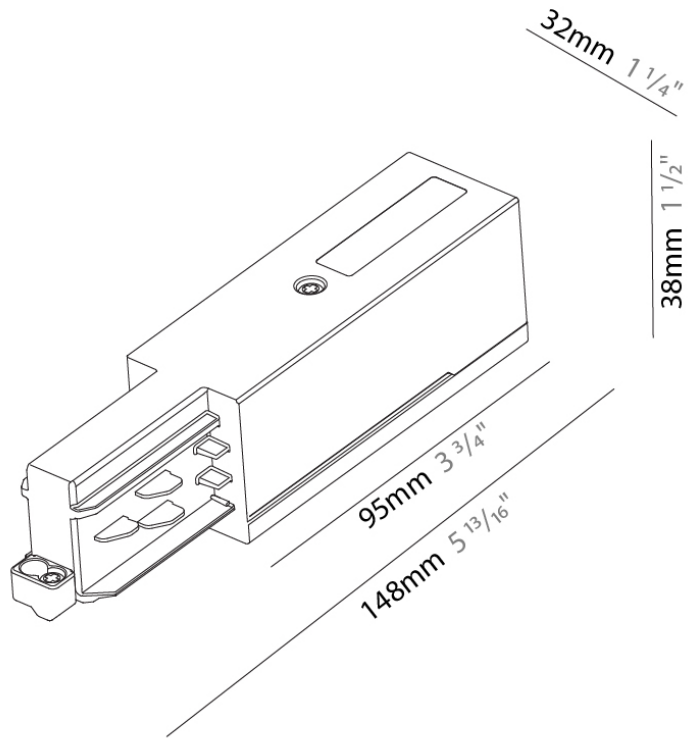

A3T115- COMPONENTS TRACK

STR1110-

DESCRIPTION

Track - End Feed - Right Side

GENERAL

Brand: Prolicht
Division: Architectural
Mounting Type: Track

PHYSICAL

Length (mm): 148
Length (in): 5 ¹³/₁₆
Width (mm): 32
Width (in): 1 ¹/₄
Height (mm): 38
Height (in): 1 ¹/₂
Fixture Finish: WHI / BLK / GRY
Fixture Material: Aluminum

RATINGS AND CERTIFICATIONS

Certified By: Certified for North American Standards
IP rating: IP20