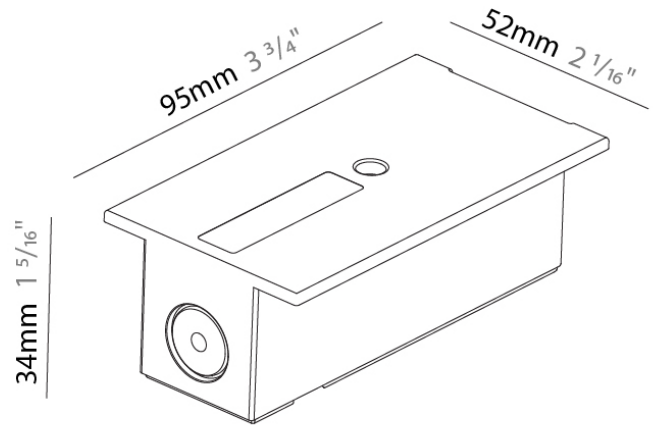

A3T115- COMPONENTS TRACK

STR9001R-

DESCRIPTION

Track - Cover End Power Supply

GENERAL

Brand: Prolicht

Division: Architectural

Mounting Type: Track

PHYSICAL

Length (mm): 95

Length (in): 3 ³/₄

Width (mm): 52

Width (in): 2 ¹/₁₆

Height (mm): 34

Height (in): 1 ⁵/₁₆

Fixture Finish: WHI / BLK / GRY

Fixture Material: Aluminum

RATINGS AND CERTIFICATIONS

IP rating: IP20