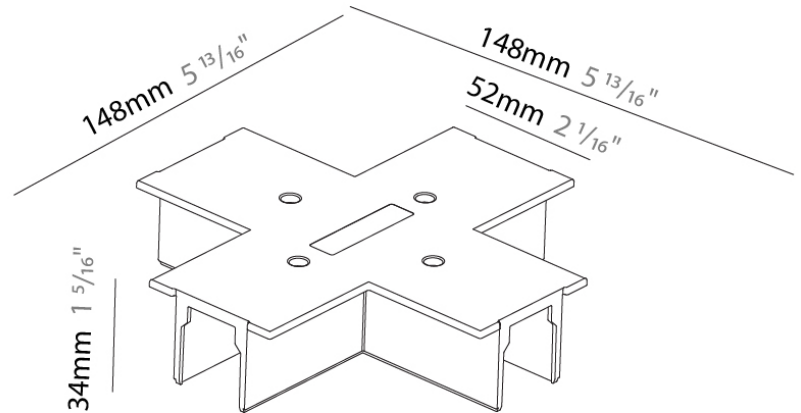

Length (mm): 148

Length (in): $5 \frac{13}{16}$

Width (mm): 100

Width (in): $3 \frac{15}{16}$

Height (mm): 34

Height (in): $1 \frac{5}{16}$

Fixture Finish: WHI / BLK / GRY

Fixture Material: Aluminum

Length (in): 5 ¹³/₁₆

Width (mm): 148

Width (in): 5 ¹³/₁₆

Height (mm): 34

Height (in): 1 ⁵/₁₆

Fixture Finish: WHI / BLK / GRY

Fixture Material: Aluminum

A

PHYSICAL

Length (mm): 32

Length (in): 1 ¼

Width (mm): 32

Width (in): 1 ¼

Height (mm): 38

Height (in): 1 ½

Fixture Finish: WHI / BLK / GRY