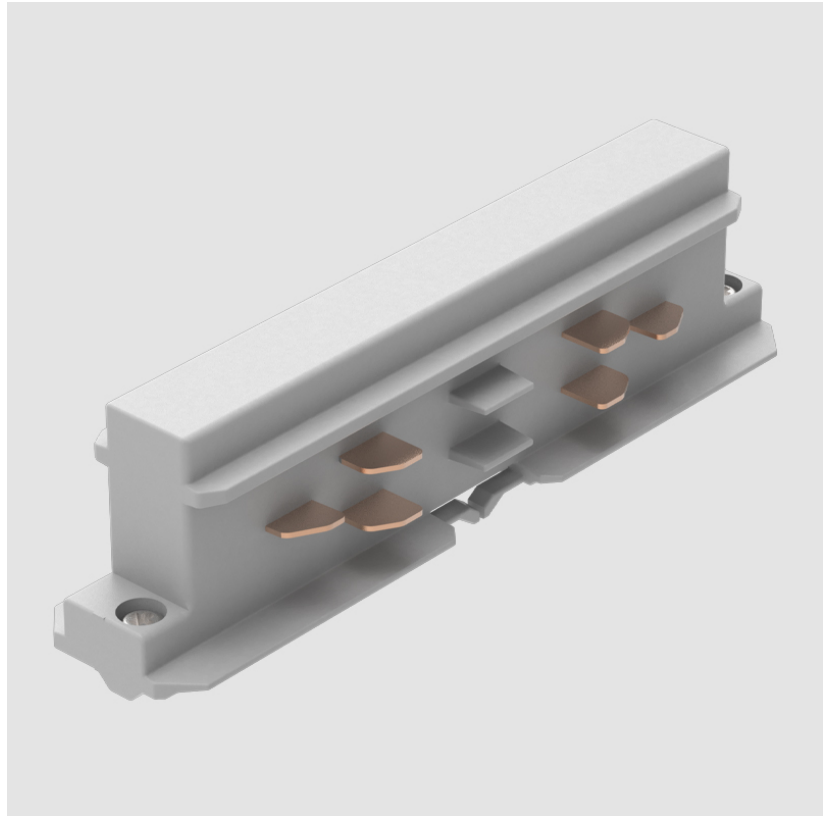

A3T115- COMPONENTS TRACK

STR1110-

DESCRIPTION

Track - End Feed - Right Side

GENERAL

Brand: Prolicht
 Division: Architectural
 Mounting Type: Track

PHYSICAL

Length (mm): 148
 Length (in): 5 ¹³/₁₆
 Width (mm): 32
 Width (in): 1 ¹/₄
 Height (mm): 38
 Height (in): 1 ¹/₂
 Fixture Finish: WHI / BLK / GRY
 Fixture Material: Aluminum

Track - Straight Connector -

GENERAL

Brand: Prolicht
 Division: Architectural
 Mounting Type: Track

PHYSICAL

Length (mm): 115
 Length (in): 4 1/2
 Width (mm): 26
 Width (in): 1
 Height (mm): 33
 Height (in): 1 5/16
 Fixture Finish: WHI / BLK / GRY
 Fixture Material: Aluminum

RATINGS AND CERTIFICATIONS

Certified By: Certified for North American Standards
 IP rating: IP20

PROJECT	
TYPE	
NOTES	
QUANTITY	
DATE	

A3T115- COMPONENTS TRACK

STR2300-

DESCRIPTION

Track - Flexible Connector -

Width (in): 1 ¹/₄

Height (mm): 38

Height (in): 1 ⁵/₁₆

Fixture Finish: WHI / BLK / GRY

Fixture Material: Aluminum

RATINGS AND CERTIFICATIONS

Certified By: Certified for North American Standards

IP rating: IP20