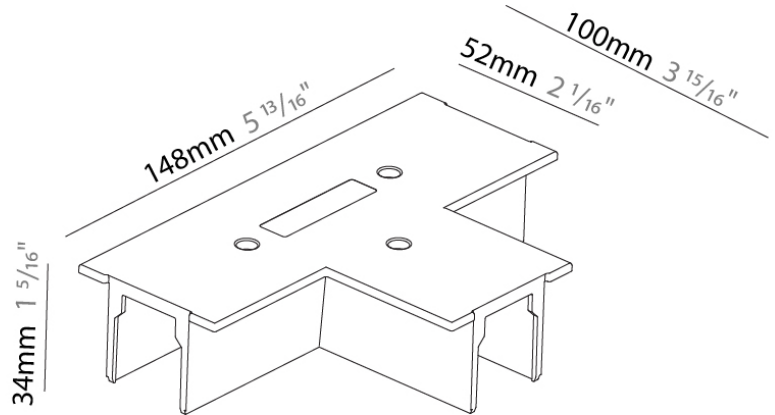

Length (mm): 148

Length (in): $5 \frac{13}{16}$

Width (mm): 100

Width (in): $3 \frac{15}{16}$

Height (mm): 34

Height (in): $1 \frac{5}{16}$

Fixture Finish: WHI / BLK / GRY

Fixture Material: Aluminum

Length (in): 5 ¹³/₁₆

Width (mm): 148

Width (in): 5 ¹³/₁₆

Height (mm): 34

Height (in): 1 ⁵/₁₆

Fixture Finish: WHI / BLK / GRY

Fixture Material: Aluminum

A