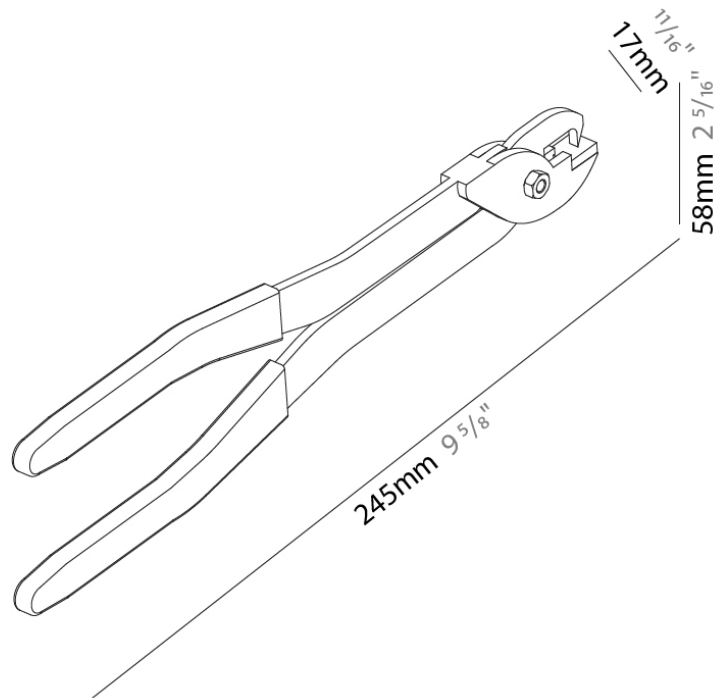

PROJECT	_____
TYPE	_____
NOTES	_____
QUANTITY	_____
DATE	_____

A3T115- COMPONENTS TRACK

STRV120

DESCRIPTION

Cutting Tool for Track Conductors

GENERAL

Brand: Prolicht

Division: Architectural

Mounting Type: Track

PHYSICAL

Length (mm): 245

Length (in): 9 ⁵/₈

Height (mm): 58

Height (in): 2 ⁵/₁₆

Fixture Material: Aluminum

ELECTRICAL

Driver Included: No

RATINGS AND CERTIFICATIONS

Certified By: Certified for North American Standards

IP rating: IP20

A