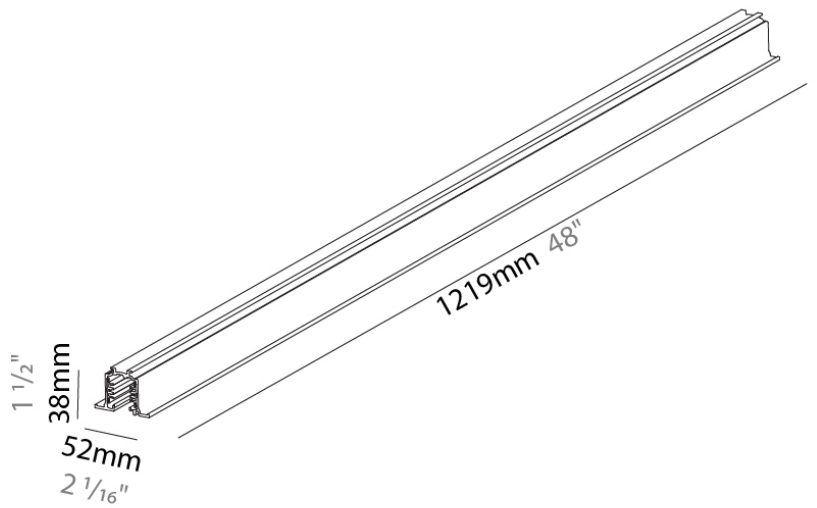

PROJECT	
TYPE	
NOTES	
QUANTITY	
DATE	

A3T115- COMPONENTS TRACK

STRR4400-

DESCRIPTION

Track - 4' Recessed Mount 3-Circuit Track - Gray

GENERAL

Brand: Prolicht

Division: Architectural

Mounting Type: Track

PHYSICAL

Shape: Rectangle

Length (mm): 1219

Length (in): 48

Width (mm): 32

Width (in): 1 1/4

Height (mm): 38

Height (in): 1 1/2

Fixture Finish: WHI / BLK / GRY

Fixture Material: Aluminum

RATINGS AND CERTIFICATIONS

Certified By: Certified for North American Standards

IP rating: IP20