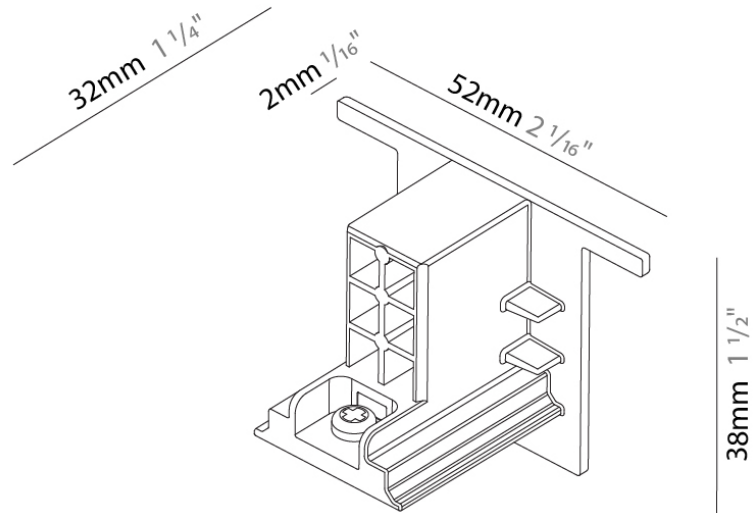

A3T115- COMPONENTS SURFACE

STRR4100-

DESCRIPTION

Track - Recessed - End Cap -

GENERAL

Brand: Prolicht

Division: Architectural

Mounting Type: Surface

PHYSICAL

Length (mm): 32

Length (in): 1 ¼

Width (mm): 32

Width (in): 1 ¼

Height (mm): 38

Height (in): 1 ½

Fixture Finish: WHI / BLK / GRY

Fixture Material: Aluminum

RATINGS AND CERTIFICATIONS

Certified By: Certified for North American Standards

IP rating: IP20