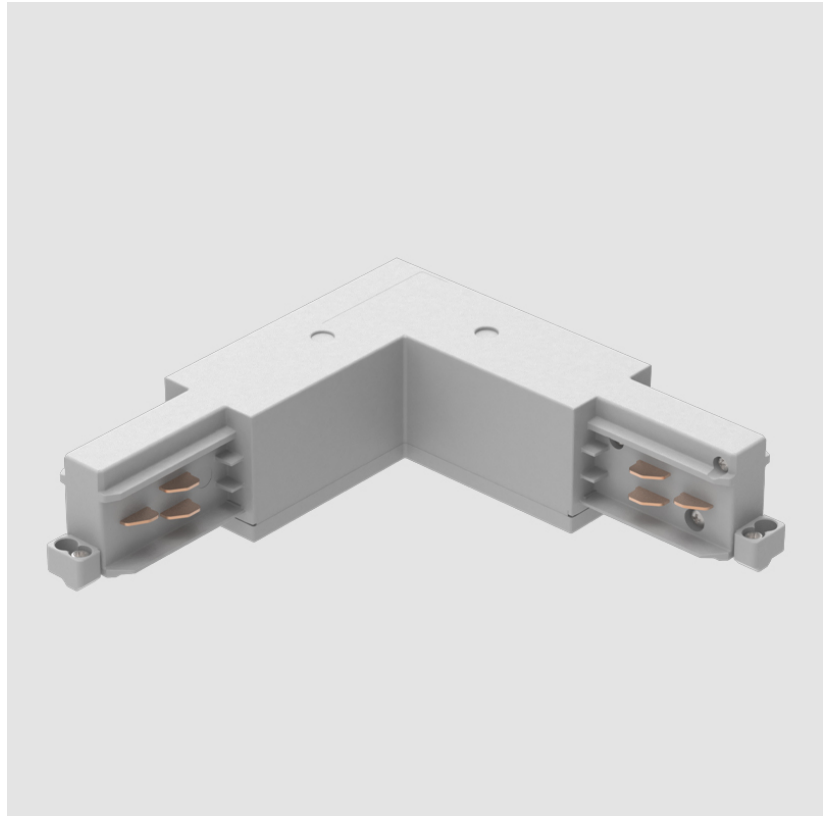

A3T115- COMPONENTS TRACK

STR1110-

DESCRIPTION

Track - End Feed - Right Side

GENERAL

Brand: Prolicht
 Division: Architectural
 Mounting Type: Track

PHYSICAL

Length (mm): 148
 Length (in): 5 ¹³/₁₆
 Width (mm): 32
 Width (in): 1 ¹/₄
 Height (mm): 38
 Height (in): 1 ¹/₂
 Fixture Finish: WHI / BLK / GRY
 Fixture Material: Aluminum

Fixture Material: Aluminum

RATINGS AND CERTIFICATIONS

Certified By: Certified for North American Standards

IP rating: IP20

A3T115- COMPONENTS TRACK

STR3500-

DESCRIPTION

Track - 3-Circuit L-Connector, Inside Corner (Feedable)

Width (in): 1 ¹/₄

Height (mm): 38

Height (in): 1 ¹/₂

Fixture Finish: WHI / BLK / GRY

Fixture Material: Aluminum

RATINGS AND CERTIFICATIONS

Certified By: Certified for North American Standards

IP rating: IP20

A3T115- COMPONENTS TRACK

STR380-

DESCRIPTION

Track - X-Connector (Feedable) -

GENERAL

Brand: Prolicht

Division: Architectural

Mounting Type: Track