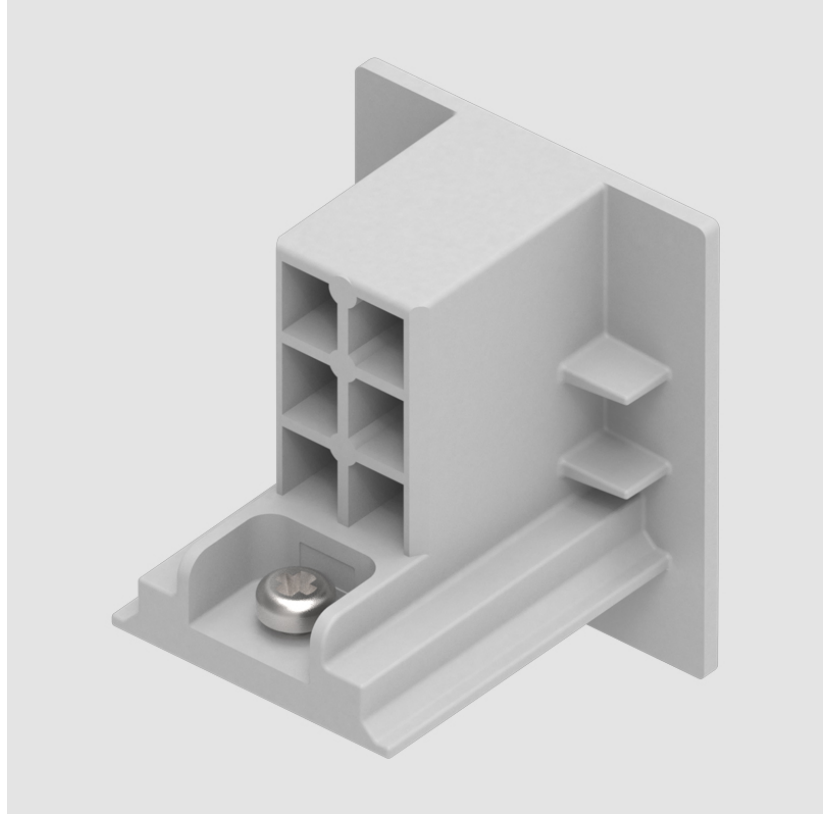

A3T115- COMPONENTS SURFACE

STR4100-

DESCRIPTION

Track - Surface - End Cap -

GENERAL

Brand: Prolicht

Division: Architectural

Mounting Type: Surface

PHYSICAL

Length (mm): 32

Length (in): 1 ¼

Width (mm): 32

Width (in): 1 ¼

Height (mm): 38

Height (in): 1 ½

Fixture Finish: WHI / BLK / GRY

Fixture Material: Aluminum

RATINGS AND CERTIFICATIONS

Certified By: Certified for North American Standards

IP rating: IP20