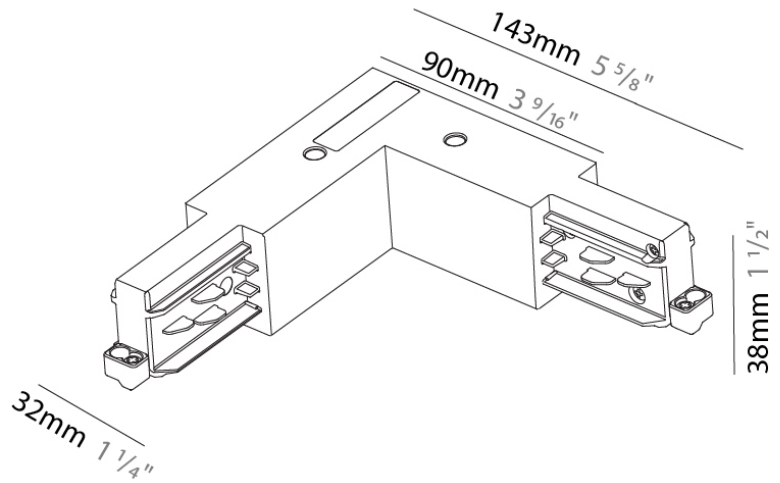

PHYSICAL
 Length (mm): 148
 Length (in): 5 ¹³/₁₆
 Width (mm): 32
 Width (in): 1 ¹/₄
 Height (mm): 38
 Height (in): 1 ¹/₂
 Fixture Finish: WHI / BLK / GRY
 Fixture Material: Aluminum

RATINGS AND CERTIFICATIONS
 Certified By: Certified for North American Standards
 IP rating: IP20

Width (in): 1 ¹/₄

Height (mm): 38

Height (in): 1 ⁵/₁₆

Fixture Finish: WHI / BLK / GRY

Fixture Material: Aluminum

RATINGS AND CERTIFICATIONS

Certified By: Certified for North American Standards

IP rating: IP20

Width (in): 1 ¹/₄

Height (mm): 38

Height (in): 1 ¹/₂

Fixture Finish: WHI / BLK / GRY

Fixture Material: Aluminum

RATINGS AND CERTIFICATIONS

Certified By: Certified for North American Standards

IP rating: IP20

PHYSICAL

Length (mm): 148

Length (in): 5 ¹³/₁₆

Width (mm): 148

Width (in): 5 ¹³/₁₆

Height (mm): 38

Height (in): 1 ¹/₂

Fixture Finish: WHI / BLK / GRY