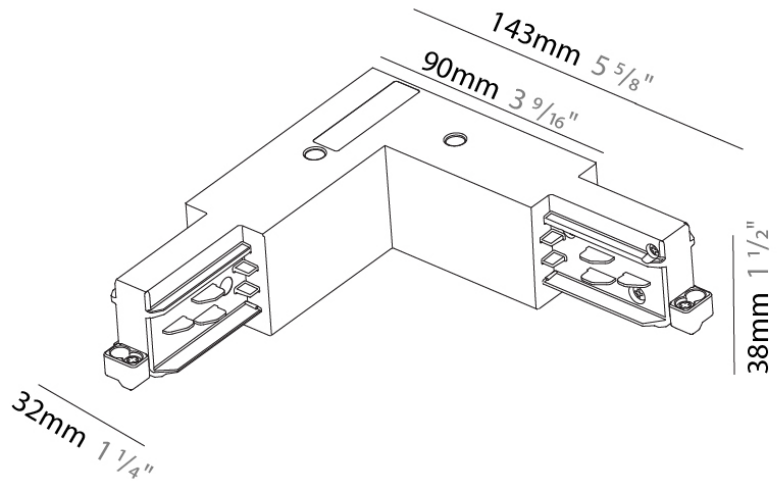

A3T115- COMPONENTS TRACK

STR3400-

DESCRIPTION

Track - L-Connector, Outside Corner (Feedable) -

GENERAL

Brand: Prolicht

Division: Architectural

Mounting Type: Track

PHYSICAL

Length (mm): 143

Length (in): 5 ⁵/₈

Width (mm): 32

Width (in): 1 ¹/₄

Height (mm): 38

Height (in): 1 ¹/₂

Fixture Finish: WHI / BLK / GRY

Fixture Material: Aluminum

RATINGS AND CERTIFICATIONS

Certified By: Certified for North American Standards

IP rating: IP20