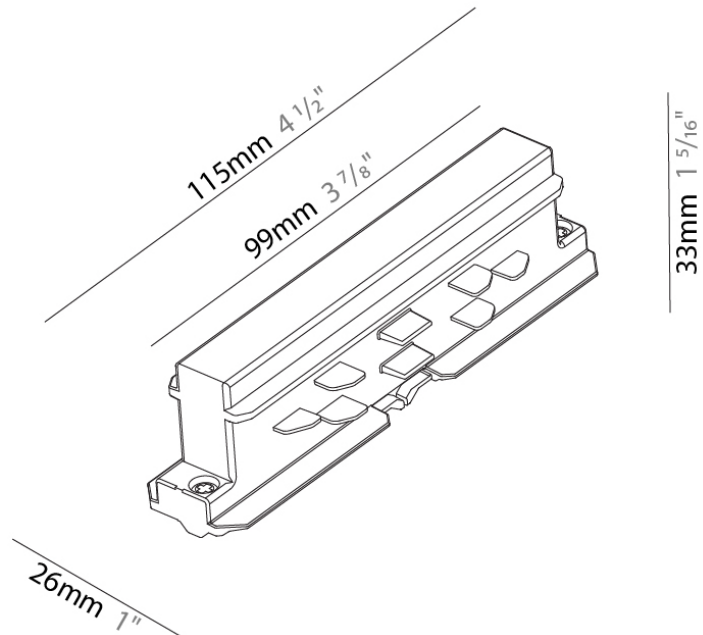

A3T116- COMPONENTS TRACK

STR2100-

DESCRIPTION

Track - Straight Connector -

GENERAL

Brand: Prolicht

Division: Architectural

Mounting Type: Track

PHYSICAL

Length (mm): 115

Length (in): 4 1/2"

Width (mm): 26

Width (in): 1"

Height (mm): 33

Height (in): 1 5/16"

Fixture Finish: WHI / BLK / GRY

Fixture Material: Aluminum

RATINGS AND CERTIFICATIONS

Certified By: Certified for North American Standards

IP rating: IP20