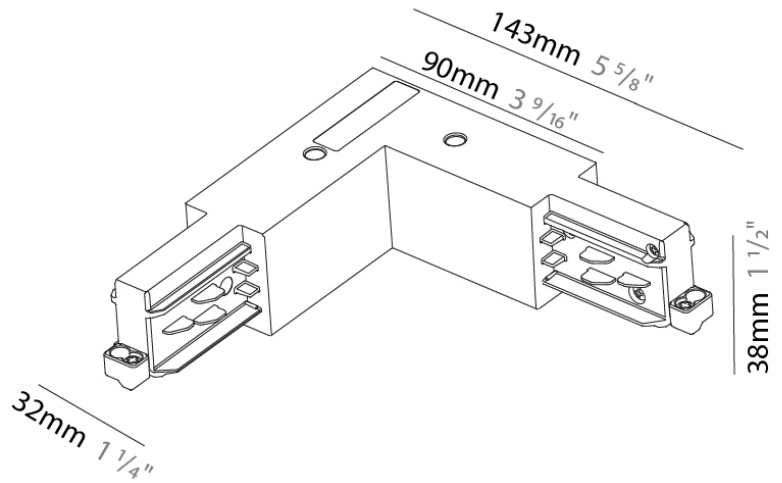

PROJECT	
TYPE	
NOTES	
QUANTITY	
DATE	

A3T116- COMPONENTS TRACK

STR3400-

DESCRIPTION

Track - L-Connector, Outside Corner (Feedable) -

GENERAL

Brand: Prolicht
Division: Architectural
Mounting Type: Track

PHYSICAL

Length (mm): 143
Length (in): 5 ⁵/₈
Width (mm): 32
Width (in): 1 ¹/₄
Height (mm): 38
Height (in): 1 ¹/₂
Fixture Finish: WHI / BLK / GRY
Fixture Material: Aluminum

RATINGS AND CERTIFICATIONS

Certified By: Certified for North American Standards
IP rating: IP20