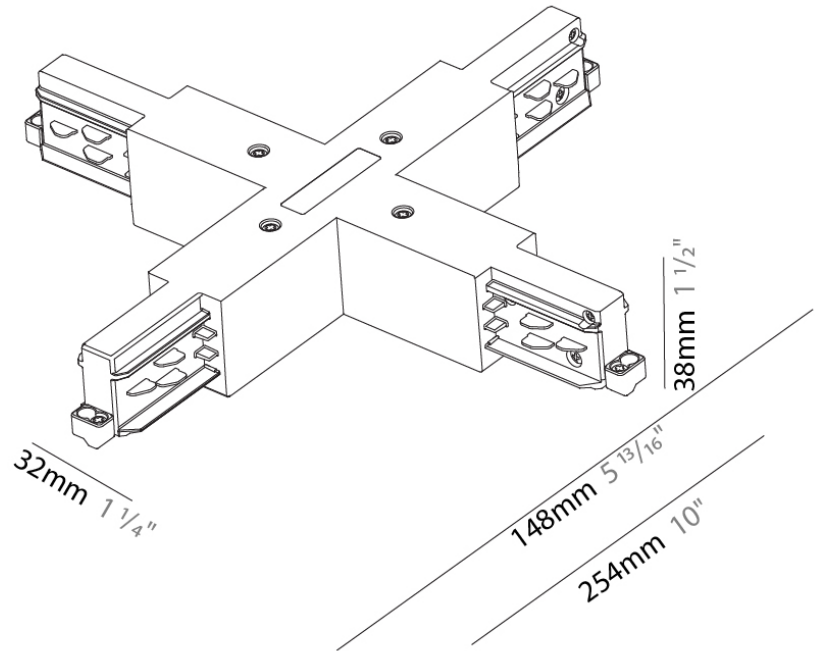

A3T116- COMPONENTS TRACK

STR380-

DESCRIPTION

Track - X-Connector (Feedable) -

GENERAL

Brand: Prolicht
Division: Architectural
Mounting Type: Track

PHYSICAL

Length (mm): 148
Length (in): 5 ¹³/₁₆"
Width (mm): 148
Width (in): 5 ¹³/₁₆"
Height (mm): 38
Height (in): 1 ¹/₂"
Fixture Finish: WHI / BLK / GRY
Fixture Material: Aluminum

RATINGS AND CERTIFICATIONS

Certified By: Certified for North American Standards
IP rating: IP20