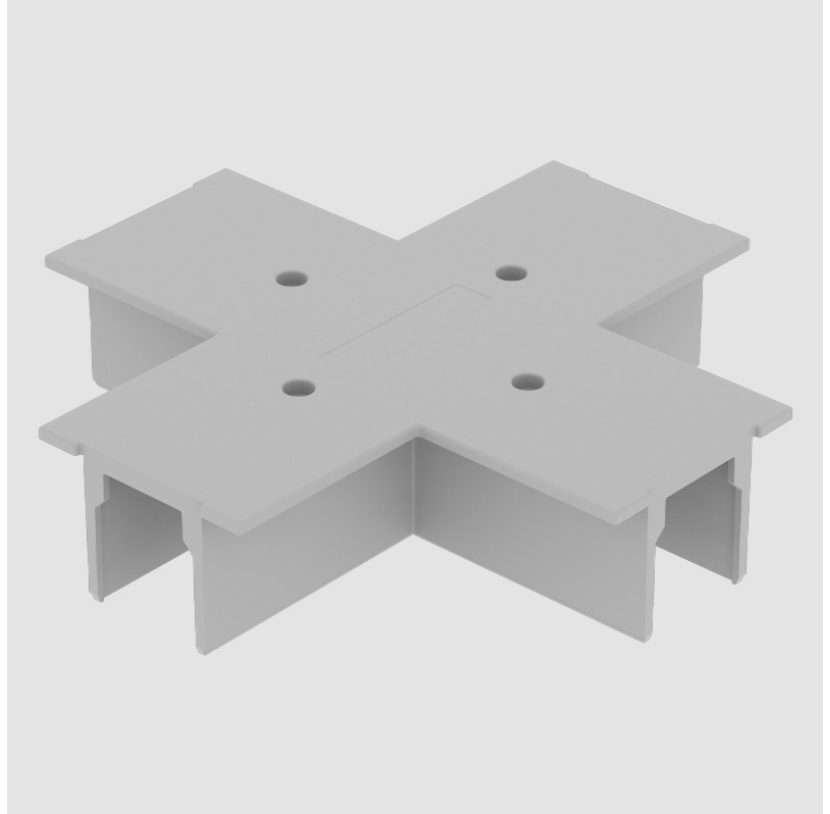

A3T116- COMPONENTS TRACK

PROJECT _____

TYPE _____

NOTES _____

QUANTITY _____

DATE _____

STR9017R-

DESCRIPTION

Track - Cover Cross Connector

GENERAL

Brand: Prolicht

Division: Architectural

Mounting Type: Track

PHYSICAL

Length (mm): 148

Length (in): $5 \frac{13}{16}$

Width (mm): 148

Width (in): $5 \frac{13}{16}$

Height (mm): 34

Height (in): $1 \frac{5}{16}$

Fixture Finish: WHI / BLK / GRY

Fixture Material: Aluminum

A