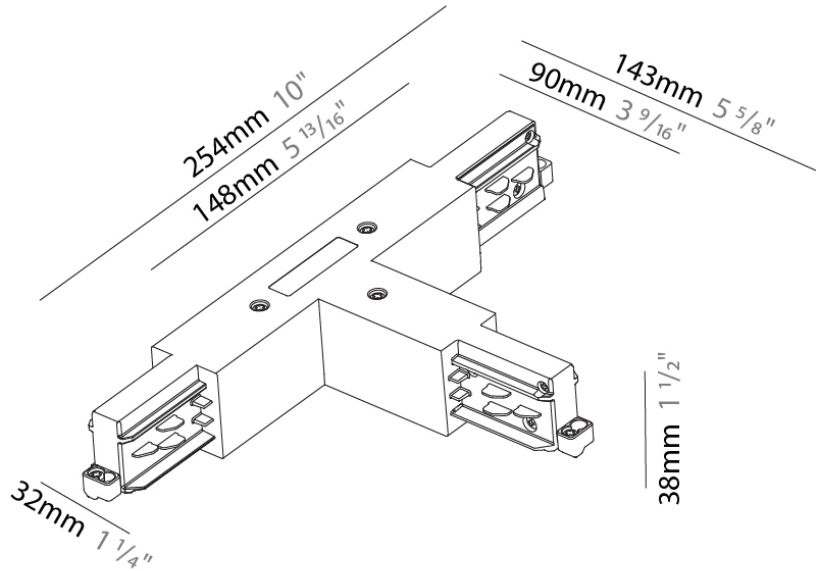

PROJECT	
TYPE	
NOTES	
QUANTITY	
DATE	

A3T116- COMPONENTS TRACK

STR3900-

DESCRIPTION

Track - T-Connector, Inside (Feedable) -

GENERAL

Brand: Prolicht
Division: Architectural
Mounting Type: Track

PHYSICAL

Length (mm): 254
Length (in): 10
Width (mm): 143
Width (in): 5 ¹³/₁₆
Height (mm): 38
Height (in): 1 ¹/₂
Fixture Finish: WHI / BLK / GRY
Fixture Material: Aluminum

RATINGS AND CERTIFICATIONS

Certified By: Certified for North American Standards
IP rating: IP20