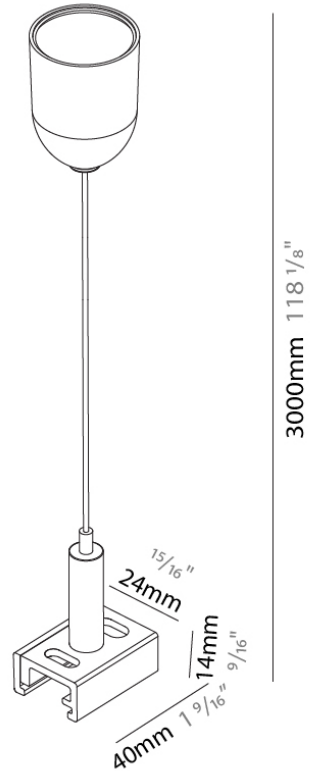

A3T116- COMPONENTS TRACK

PROJECT	
TYPE	
NOTES	
QUANTITY	
DATE	

STR510-

DESCRIPTION
Track - Suspension Cable Kit 3000mm -

GENERAL
Brand: Prolicht
Division: Architectural
Mounting Type: Track

PHYSICAL
Fixture Finish: WHI / BLK / GRY
Fixture Material: Aluminum

RATINGS AND CERTIFICATIONS
Certified By: Certified for North American Standards
IP rating: IP20