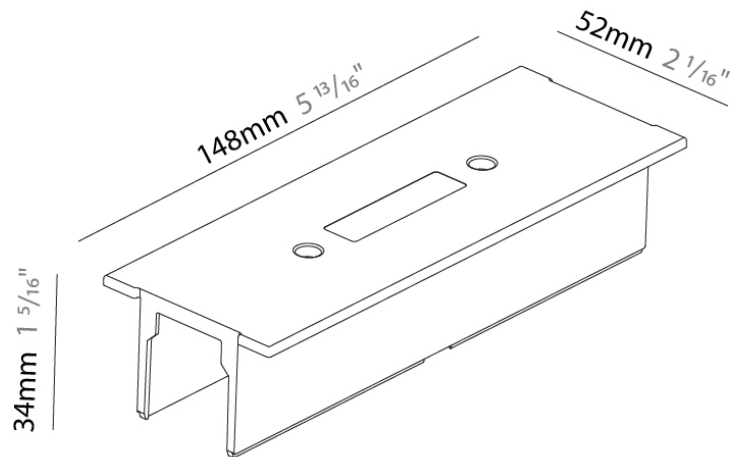

PHYSICAL

Length (mm): 95

Length (in): 3 ³/₄

Width (mm): 52

Width (in): 2 ¹/₁₆

Height (mm): 34

Height (in): 1 ⁵/₁₆

Fixture Finish: WHI / BLK / GRY

Length (mm): 148

Length (in): 5 ¹³/₁₆

Width (mm): 52

Width (in): 2 ¹/₁₆

Height (mm): 34

Height (in): 1 ⁵/₁₆

Fixture Finish: WHI / BLK / GRY

Fixture Material: Aluminum

PHYSICAL

Length (mm): 100

Length (in): 3 ¹⁵/₁₆"

Width (mm): 100

Width (in): 3 ¹⁵/₁₆"

Height (mm): 34

Height (in): 1 ⁵/₁₆"

Fixture Finish: WHI / BLK / GRY