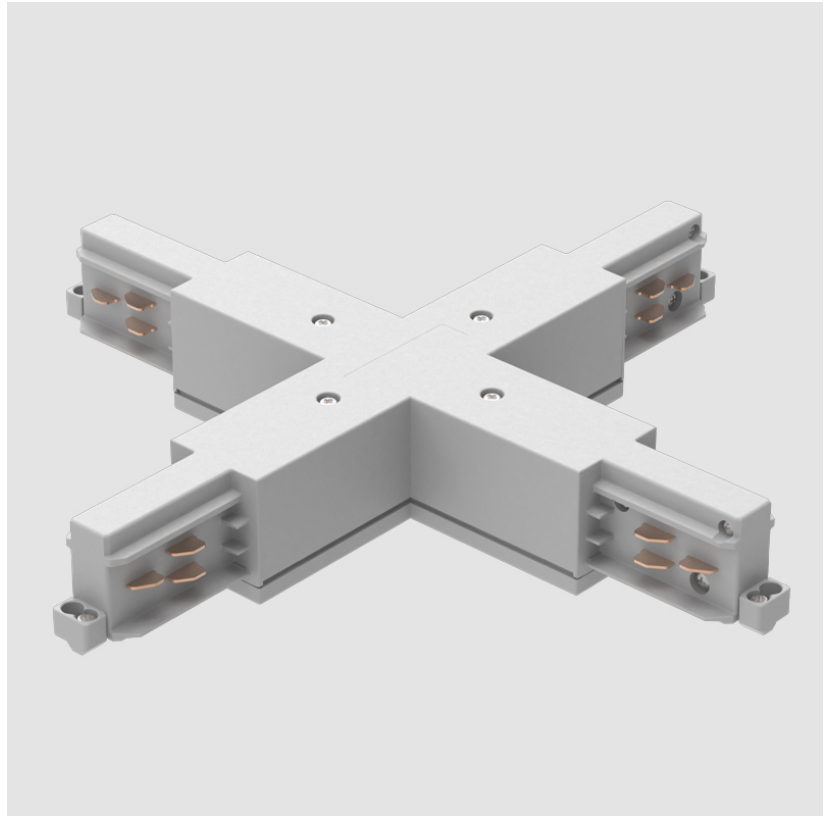

A3T116- COMPONENTS TRACK

STR380-

DESCRIPTION

Track - X-Connector (Feedable) -

GENERAL

Brand: Prolicht
Division: Architectural
Mounting Type: Track

PHYSICAL

Length (mm): 148
Length (in): 5 ¹³/₁₆"
Width (mm): 148
Width (in): 5 ¹³/₁₆"
Height (mm): 38
Height (in): 1 ¹/₂"
Fixture Finish: WHI / BLK / GRY
Fixture Material: Aluminum

RATINGS AND CERTIFICATIONS

Certified By: Certified for North American Standards
IP rating: IP20