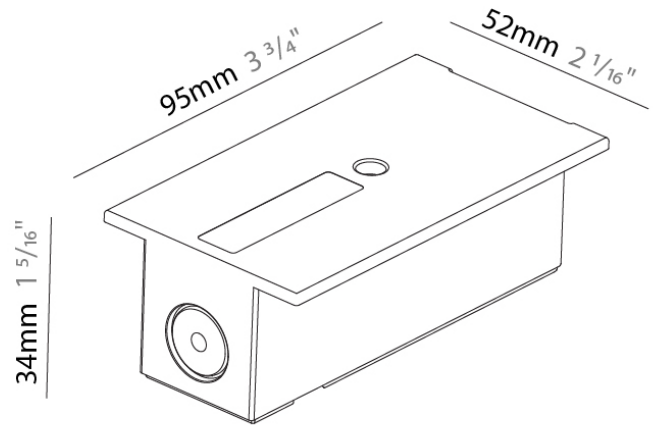

PROJECT	_____
TYPE	_____
NOTES	_____
QUANTITY	_____
DATE	_____

A3T116- COMPONENTS TRACK

STR9001R-

DESCRIPTION

Track - Cover End Power Supply

GENERAL

Brand: Prolicht

Division: Architectural

Mounting Type: Track

PHYSICAL

Length (mm): 95

Length (in): 3 ³/₄

Width (mm): 52

Width (in): 2 ¹/₁₆

Height (mm): 34

Height (in): 1 ⁵/₁₆

Fixture Finish: WHI / BLK / GRY

Fixture Material: Aluminum

RATINGS AND CERTIFICATIONS

IP rating: IP20