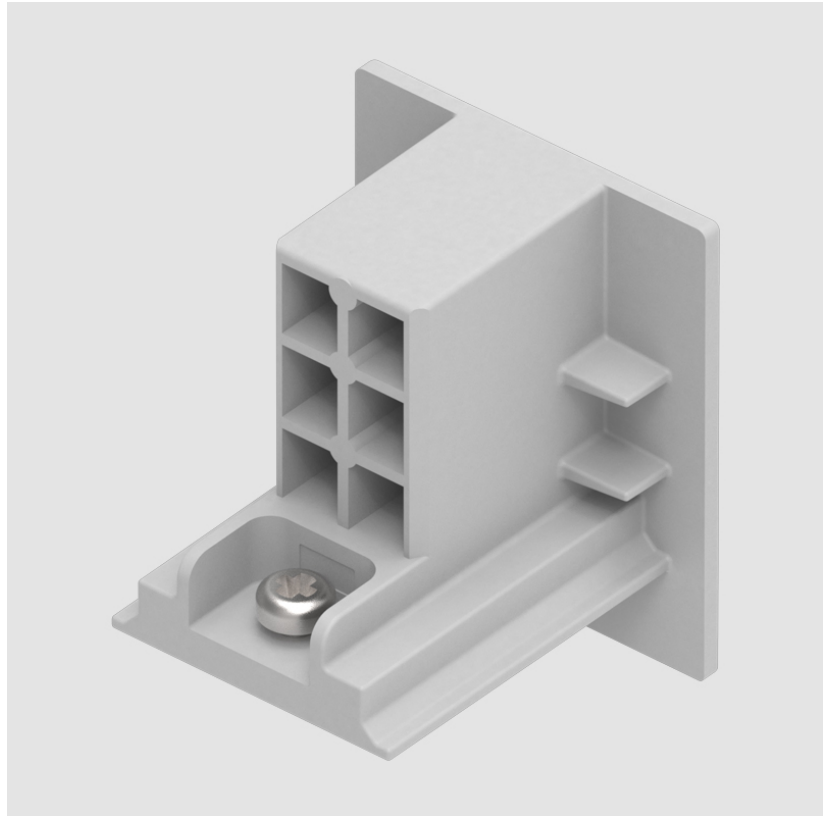

A3T116- COMPONENTS SURFACE

STR4100-

DESCRIPTION

Track - Surface - End Cap -

GENERAL

Brand: Prolicht

Division: Architectural

Mounting Type: Surface

PHYSICAL

Length (mm): 32

Length (in): 1 ¼

Width (mm): 32

Width (in): 1 ¼

Height (mm): 38

Height (in): 1 ½

Fixture Finish: WHI / BLK / GRY

Fixture Material: Aluminum

RATINGS AND CERTIFICATIONS

Certified By: Certified for North American Standards

IP rating: IP20