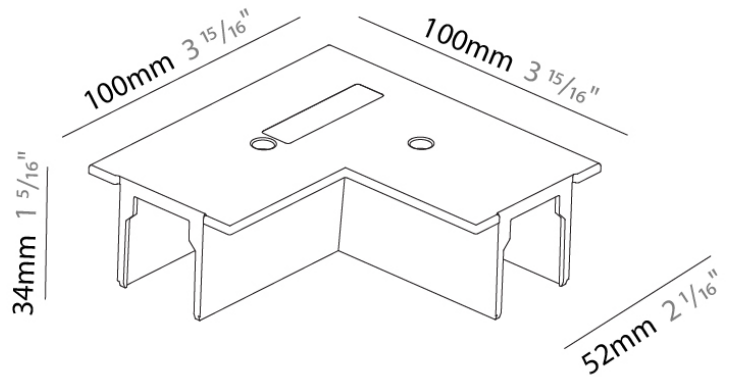

A3T116- COMPONENTS TRACK

STR9011R-

DESCRIPTION

Track - Cover Corner Connector

GENERAL

Brand: Prolicht

Division: Architectural

Mounting Type: Track

PHYSICAL

Length (mm): 100

Length (in): 3 ¹⁵/₁₆"

Width (mm): 100

Width (in): 3 ¹⁵/₁₆"

Height (mm): 34

Height (in): 1 ⁵/₁₆"

Fixture Finish: WHI / BLK / GRY

Fixture Material: Aluminum