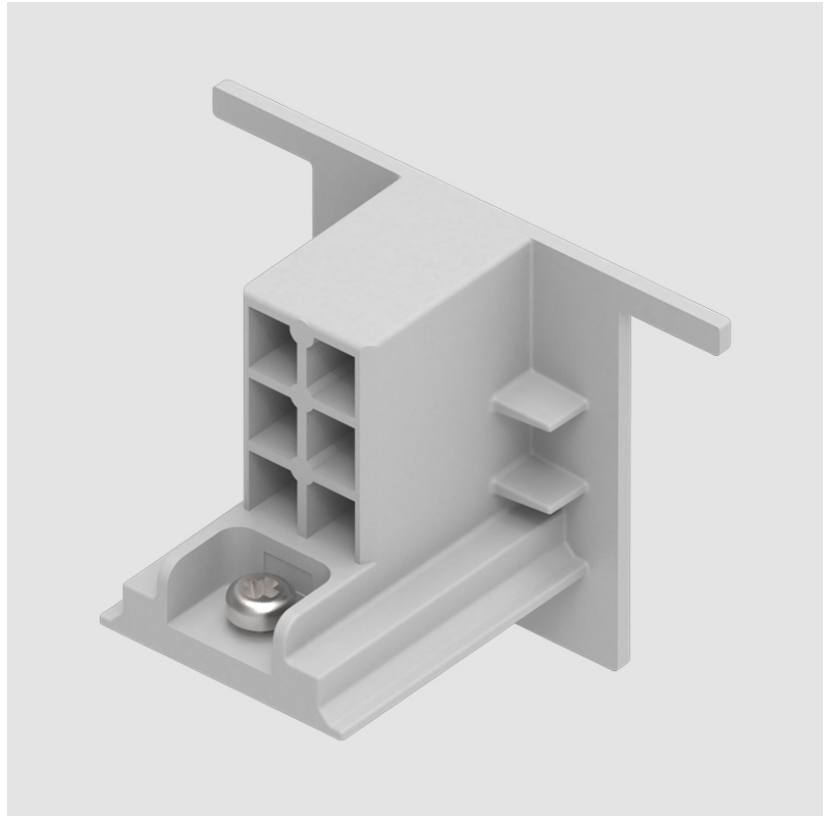

Width (in): 1 ¼

Height (mm): 38

Height (in): 1 ½

Fixture Finish: WHI / BLK / GRY

Fixture Material: Aluminum

RATINGS AND CERTIFICATIONS

Certified By: Certified for North American Standards

IP rating: IP20