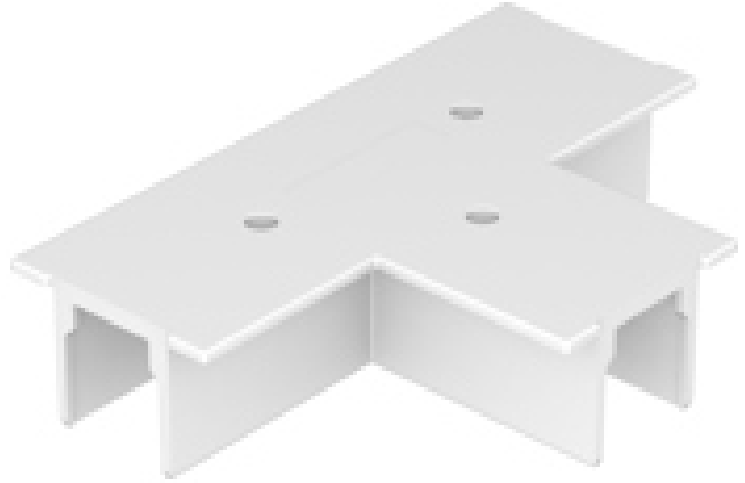

PROJECT	_____
TYPE	_____
NOTES	_____
QUANTITY	_____
DATE	_____

A3T116- COMPONENTS TRACK

STR9013R-

DESCRIPTION

Track - Cover T-Connector

GENERAL

Brand: Prolicht

Division: Architectural

Mounting Type: Track

PHYSICAL

Length (mm): 148

Length (in): 5 ¹³/₁₆

Width (mm): 100

Width (in): 3 ¹⁵/₁₆

Height (mm): 34

Height (in): 1 ⁵/₁₆

Fixture Finish: WHI / BLK / GRY

Fixture Material: Aluminum