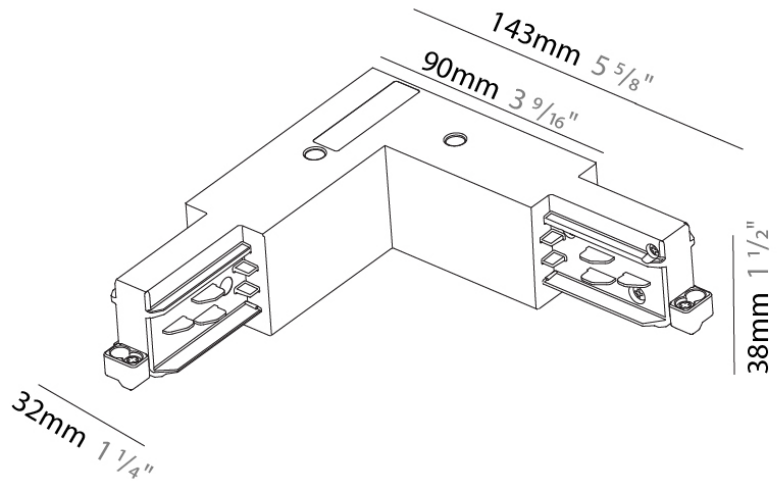

PROJECT	
TYPE	
NOTES	
QUANTITY	
DATE	

A3T116- COMPONENTS TRACK

STR3500-

DESCRIPTION

Track - 3-Circuit L-Connector, Inside Corner (Feedable)

GENERAL

Brand: Prolicht
Division: Architectural
Mounting Type: Track

PHYSICAL

Length (mm): 143
Length (in): 5 ⁵/₈
Width (mm): 32
Width (in): 1 ¹/₄
Height (mm): 38
Height (in): 1 ¹/₂
Fixture Finish: WHI / BLK / GRY
Fixture Material: Aluminum

RATINGS AND CERTIFICATIONS

Certified By: Certified for North American Standards
IP rating: IP20