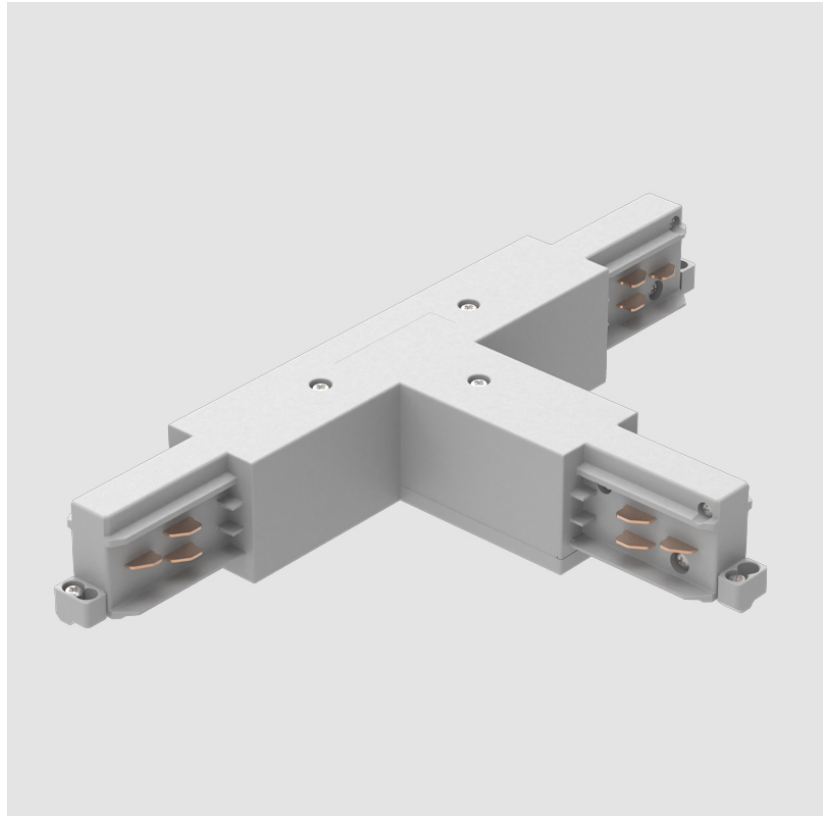

PROJECT	
TYPE	
NOTES	
QUANTITY	
DATE	

A3T116- COMPONENTS TRACK

STR3900-

DESCRIPTION

Track - T-Connector, Inside (Feedable) -

GENERAL

Brand: Prolicht
Division: Architectural
Mounting Type: Track

PHYSICAL

Length (mm): 254
Length (in): 10
Width (mm): 143
Width (in): 5 ¹³/₁₆
Height (mm): 38
Height (in): 1 ¹/₂
Fixture Finish: WHI / BLK / GRY
Fixture Material: Aluminum

RATINGS AND CERTIFICATIONS

Certified By: Certified for North American Standards
IP rating: IP20