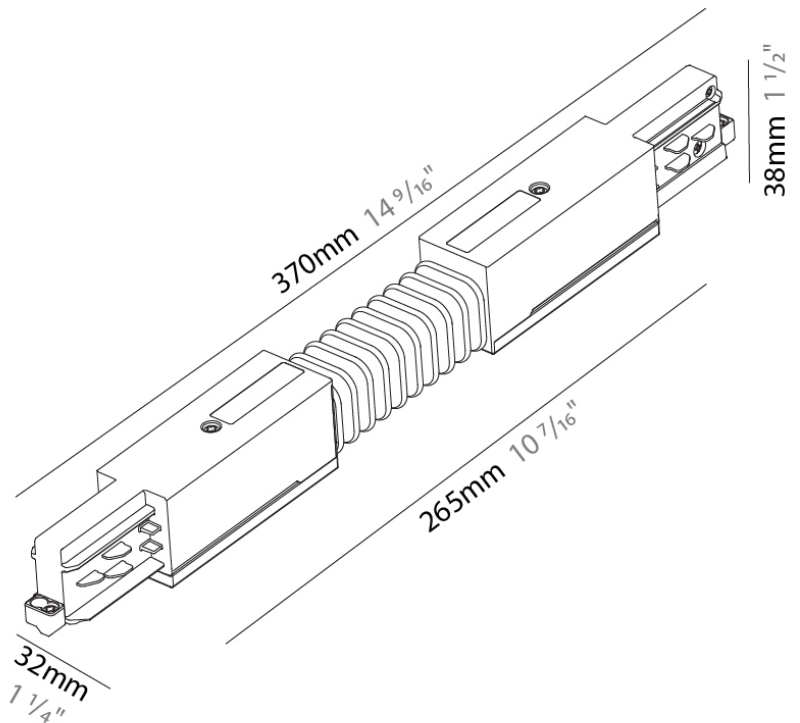

Division: Architectural

Mounting Type: Track

PHYSICAL

Length (mm): 370

Length (in): 14 ⁹/₁₆"

Width (mm): 32

Width (in): 1 ¹/₁₆"

Height (mm): 38

Height (in): 1 ⁹/₁₆"

Fixture Finish: WHI / BLK / GRY

Fixture Material: Aluminum

RATINGS AND CERTIFICATIONS

Certified By: Certified for North American Standards

IP rating: IP20

| | |
|----------|--|
| PROJECT | |
| TYPE | |
| NOTES | |
| QUANTITY | |
| DATE | |

A3T116- COMPONENTS TRACK

STR3400-

DESCRIPTION

Track - L-Connector, Outside Corner (Feedable) -

GENERAL

Brand: Prolicht
 Division: Architectural
 Mounting Type: Track

PHYSICAL

Length (mm): 143
 Length (in): 5 ⁵/₈
 Width (mm): 32
 Width (in): 1 ¹/₄
 Height (mm): 38
 Height (in): 1 ¹/₂
 Fixture Finish: WHI / BLK / GRY
 Fixture Material: Aluminum