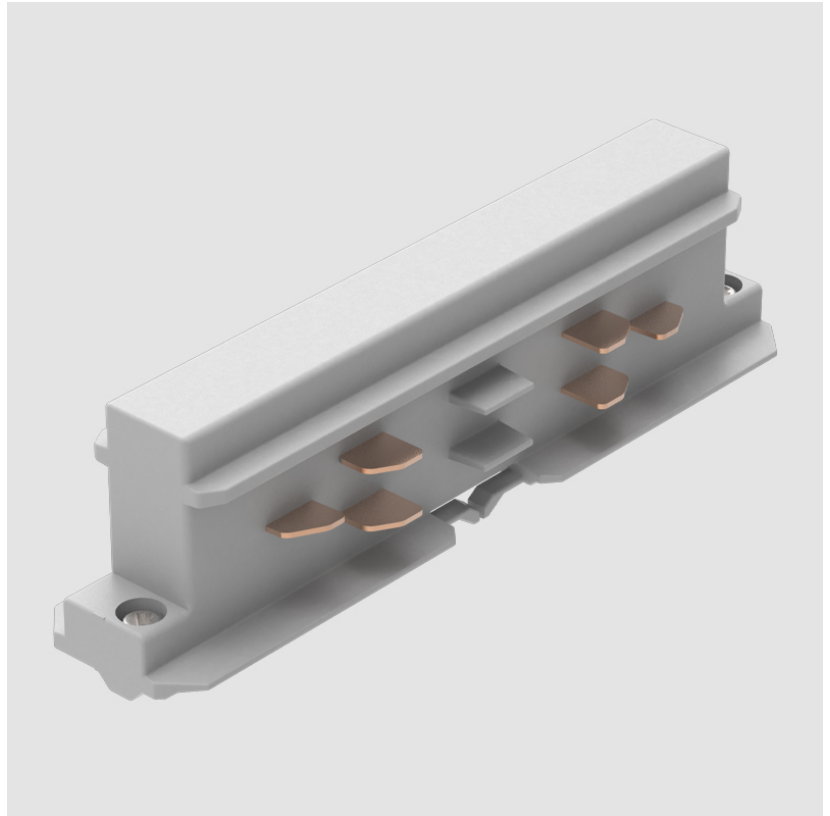

A3T116- COMPONENTS TRACK

STR1110-

DESCRIPTION

Track - End Feed - Right Side

GENERAL

Brand: Prolicht

Division: Architectural

Mounting Type: Track

Track - Straight Connector -

GENERAL

Brand: Prolicht

Division: Architectural

Mounting Type: Track

PHYSICAL

Length (mm): 115

Length (in): 4 1/2"

Width (mm): 26

Width (in): 1"

Height (mm): 33

Height (in): 1 5/16"

Fixture Finish: WHI / BLK / GRY

Fixture Material: Aluminum

RATINGS AND CERTIFICATIONS

Certified By: Certified for North American Standards

IP rating: IP20

| |
|----------|
| PROJECT |
| TYPE |
| NOTES |
| QUANTITY |
| DATE |

A3T116- COMPONENTS TRACK

STR2300-

DESCRIPTION

Track - Flexible Connector -

GENERAL

Brand: Prolicht