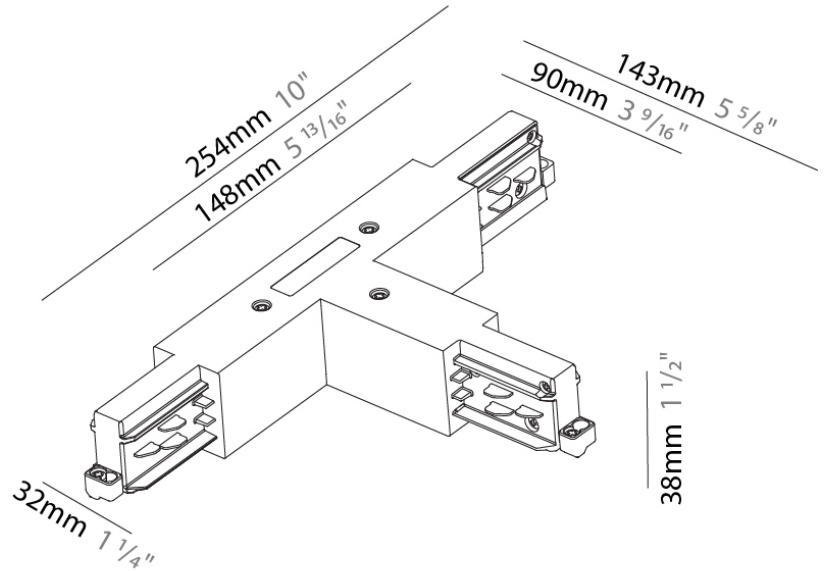

PHYSICAL

Length (mm): 148
 Length (in): 5 ¹³/₁₆"
 Width (mm): 148
 Width (in): 5 ¹³/₁₆"
 Height (mm): 38
 Height (in): 1 ¹/₂"
 Fixture Finish: WHI / BLK / GRY
 Fixture Material: Aluminum

RATINGS AND CERTIFICATIONS

PHYSICAL
 Length (mm): 254
 Length (in): 10
 Width (mm): 143
 Width (in): 5 5/8
 Height (mm): 38
 Height (in): 1 1/2
 Fixture Finish: WHI / BLK / GRY
 Fixture Material: Aluminum

RATINGS AND CERTIFICATIONS
 Certified By: Certified for North American Standards
 IP rating: IP20