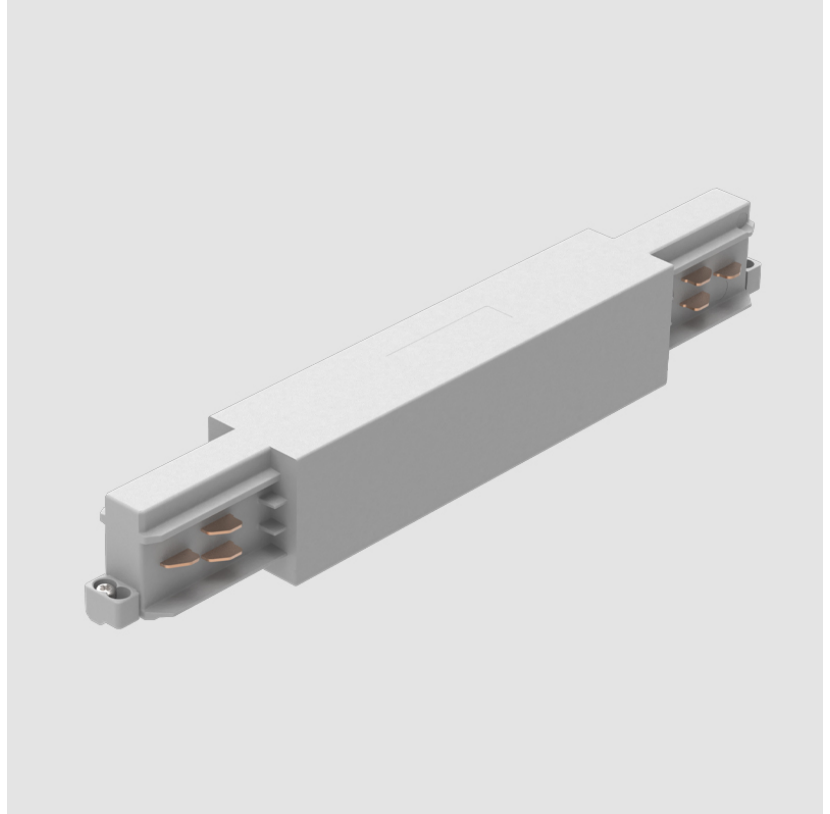

PROJECT	_____
TYPE	_____
NOTES	_____
QUANTITY	_____
DATE	_____

A3T116- COMPONENTS TRACK

STR141-

DESCRIPTION

Track - Central Feed -

GENERAL

Brand: Prolicht

Division: Architectural

Mounting Type: Track

PHYSICAL

Length (mm): 254

Length (in): 10

Width (mm): 32

Width (in): 1 1/4

Height (mm): 38

Height (in): 1 5/16

Fixture Finish: WHI / BLK / GRY

Fixture Material: Aluminum

RATINGS AND CERTIFICATIONS

Certified By: Certified for North American Standards

IP rating: IP20

A