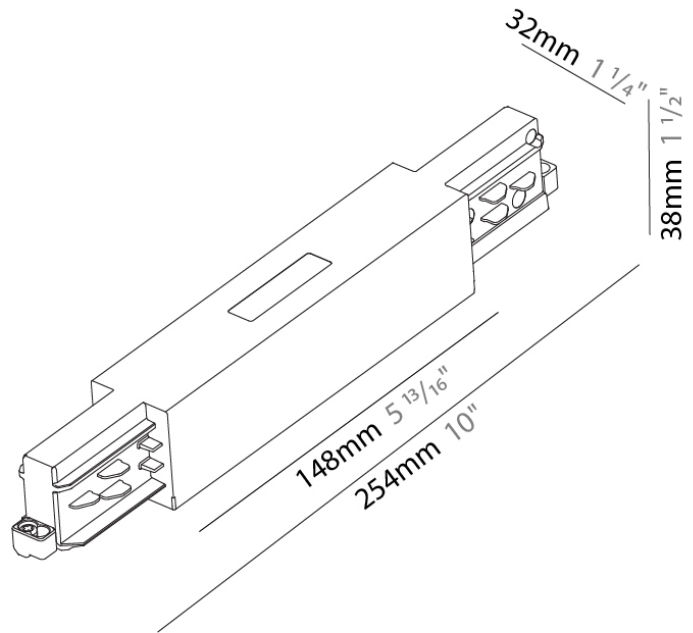

PROJECT	_____
TYPE	_____
NOTES	_____
QUANTITY	_____
DATE	_____

A3T116- COMPONENTS TRACK

STR141-

DESCRIPTION

Track - Central Feed -

GENERAL

Brand: Prolicht

Division: Architectural

Mounting Type: Track

PHYSICAL

Length (mm): 254

Length (in): 10

Width (mm): 32

Width (in): 1 1/4

Height (mm): 38

Height (in): 1 5/16

Fixture Finish: WHI / BLK / GRY

Fixture Material: Aluminum

RATINGS AND CERTIFICATIONS

Certified By: Certified for North American Standards

IP rating: IP20

A