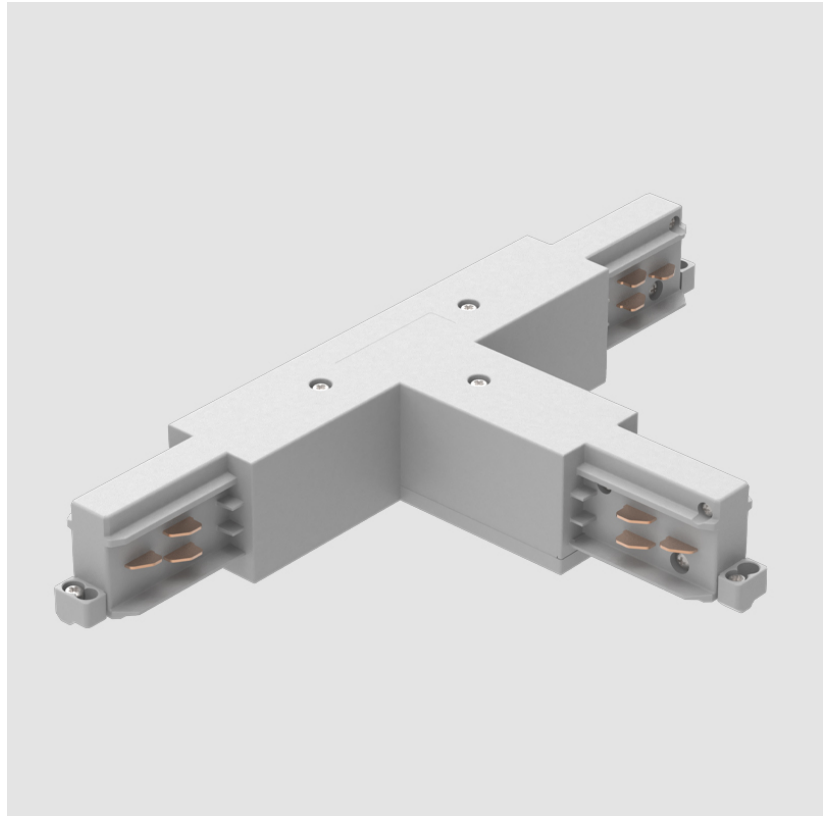

A3T116- COMPONENTS TRACK

STR1110-

DESCRIPTION

Track - End Feed - Right Side

GENERAL

Brand: Prolicht

Division: Architectural

Mounting Type: Track

PHYSICAL
 Length (mm): 254
 Length (in): 10
 Width (mm): 143
 Width (in): 5 5/8
 Height (mm): 38
 Height (in): 1 1/2
 Fixture Finish: WHI / BLK / GRY
 Fixture Material: Aluminum

RATINGS AND CERTIFICATIONS
 Certified By: Certified for North American Standards
 IP rating: IP20