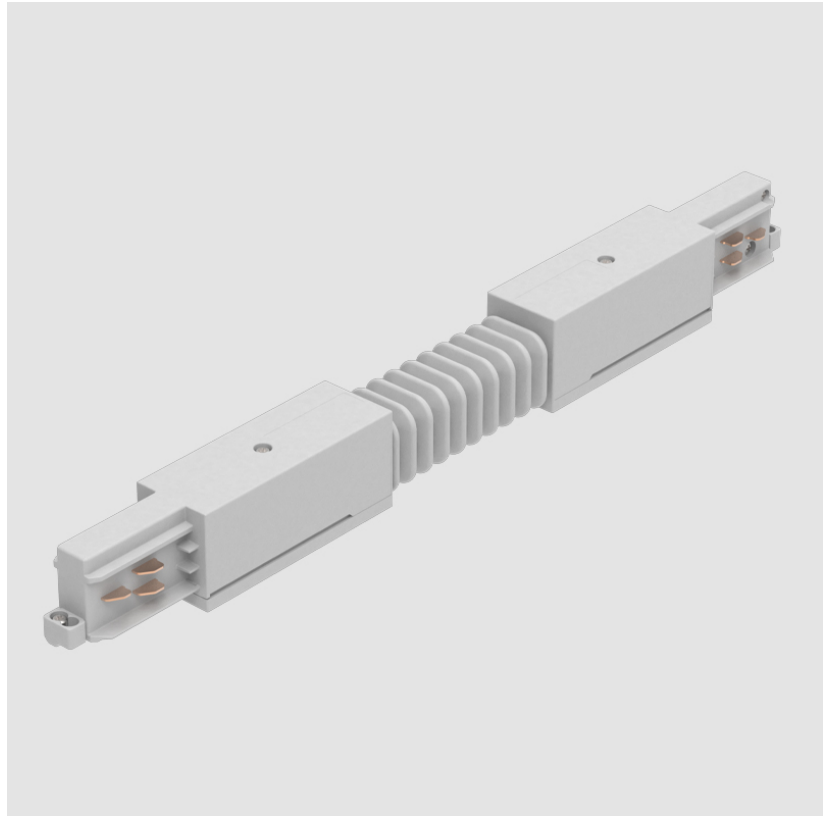

A3T116- COMPONENTS TRACK

STR1110-

DESCRIPTION

Track - End Feed - Right Side

GENERAL

Brand: Prolicht

Division: Architectural

Mounting Type: Track

Height (in): 1 ⁹/₁₆"

Fixture Finish: WHI / BLK / GRY

Fixture Material: Aluminum

RATINGS AND CERTIFICATIONS

Certified By: Certified for North American Standards

IP rating: IP20

| | |
|----------|--|
| PROJECT | |
| TYPE | |
| NOTES | |
| QUANTITY | |
| DATE | |

A3T116- COMPONENTS TRACK

STR3400-

DESCRIPTION

Track - L-Connector, Outside Corner (Feedable) -

GENERAL

Brand: Prolicht
 Division: Architectural
 Mounting Type: Track

PHYSICAL

Length (mm): 143
 Length (in): 5 ⁵/₈
 Width (mm): 32
 Width (in): 1 ¹/₄
 Height (mm): 38
 Height (in): 1 ¹/₂
 Fixture Finish: WHI / BLK / GRY
 Fixture Material: Aluminum

STR3500-

DESCRIPTION

Track - 3-Circuit L-Connector, Inside Corner (Feedable)

GENERAL

Brand: Prolicht
 Division: Architectural
 Mounting Type: Track

PHYSICAL

Length (mm): 143
 Length (in): 5 ⁵/₈
 Width (mm): 32
 Width (in): 1 ¹/₄
 Height (mm): 38
 Height (in): 1 ¹/₂
 Fixture Finish: WHI / BLK / GRY
 Fixture Material: Aluminum