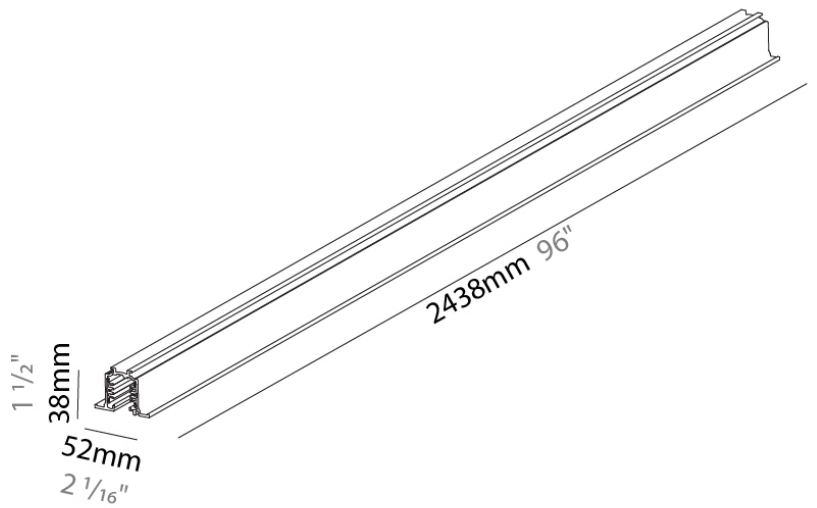

A3T116- COMPONENTS TRACK

STRR4800-

DESCRIPTION

Track - 8' Recessed Mount 3-Circuit Track - Gray

GENERAL

Brand: Prolicht
Division: Architectural
Mounting Type: Track

PHYSICAL

Shape: Rectangle
Length (mm): 2438
Length (in): 96
Width (mm): 32
Width (in): 1 1/4
Height (mm): 38
Height (in): 1 1/2
Fixture Finish: WHI / BLK / GRY
Fixture Material: Aluminum

RATINGS AND CERTIFICATIONS

Certified By: Certified for North American Standards
IP rating: IP20