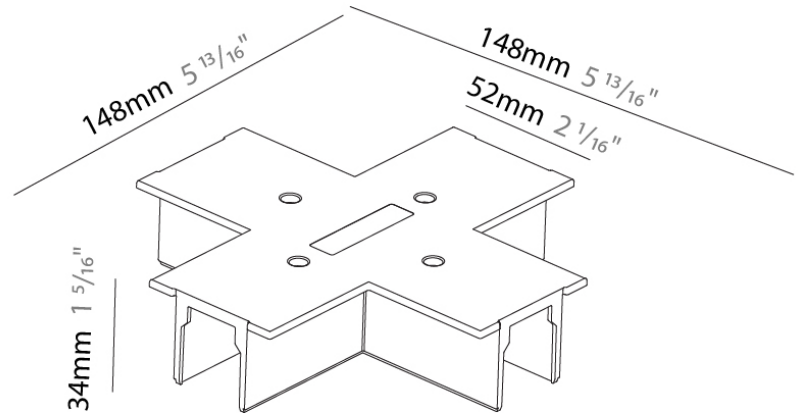

A3T116- COMPONENTS TRACK

PROJECT _____

TYPE _____

NOTES _____

QUANTITY _____

DATE _____

STR9017R-

DESCRIPTION

Track - Cover Cross Connector

GENERAL

Brand: Prolicht

Division: Architectural

Mounting Type: Track

PHYSICAL

Length (mm): 148

Length (in): $5 \frac{13}{16}$

Width (mm): 148

Width (in): $5 \frac{13}{16}$

Height (mm): 34

Height (in): $1 \frac{5}{16}$

Fixture Finish: WHI / BLK / GRY

Fixture Material: Aluminum

A