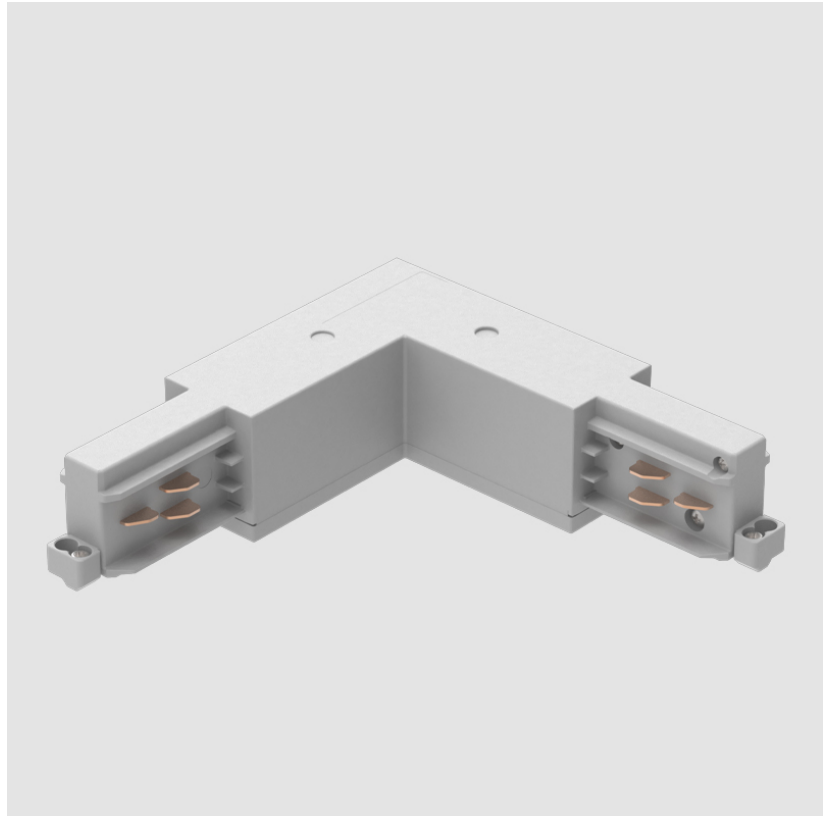

PROJECT	
TYPE	
NOTES	
QUANTITY	
DATE	

A3T116- COMPONENTS TRACK

STR3500-

DESCRIPTION

Track - 3-Circuit L-Connector, Inside Corner (Feedable)

GENERAL

Brand: Prolicht
Division: Architectural
Mounting Type: Track

PHYSICAL

Length (mm): 143
Length (in): 5 ⁵/₈
Width (mm): 32
Width (in): 1 ¹/₄
Height (mm): 38
Height (in): 1 ¹/₂
Fixture Finish: WHI / BLK / GRY
Fixture Material: Aluminum

RATINGS AND CERTIFICATIONS

Certified By: Certified for North American Standards
IP rating: IP20