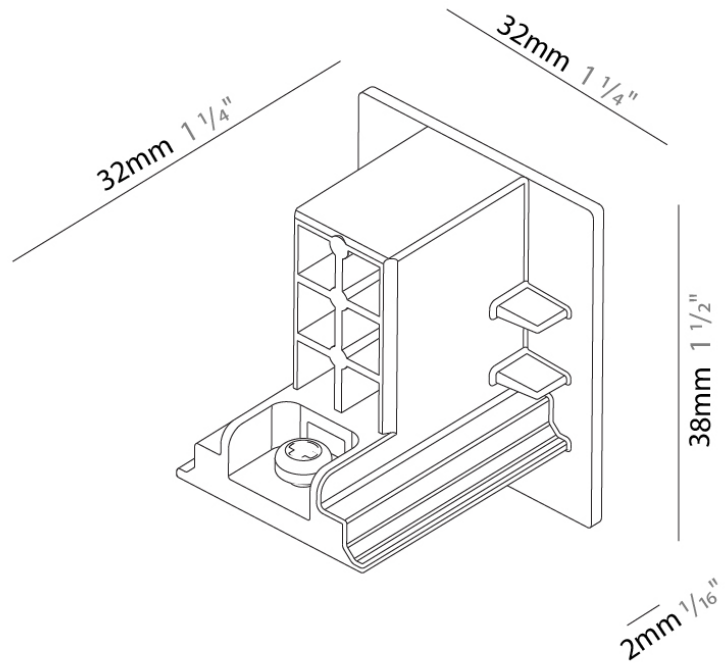

A3T116- COMPONENTS SURFACE

STR4100-

DESCRIPTION

Track - Surface - End Cap -

GENERAL

Brand: Prolicht

Division: Architectural

Mounting Type: Surface

PHYSICAL

Length (mm): 32

Length (in): 1 ¼

Width (mm): 32

Width (in): 1 ¼

Height (mm): 38

Height (in): 1 ½

Fixture Finish: WHI / BLK / GRY

Fixture Material: Aluminum

RATINGS AND CERTIFICATIONS

Certified By: Certified for North American Standards

IP rating: IP20