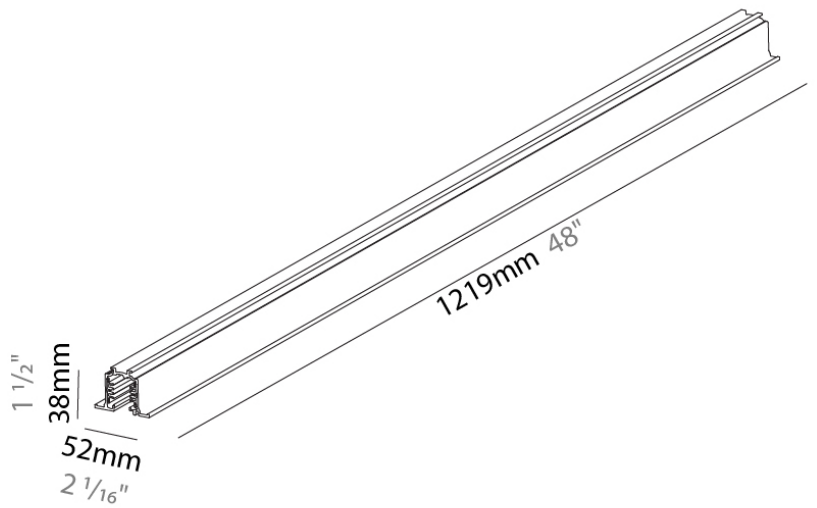

A3T116- COMPONENTS TRACK

STRR4400-

DESCRIPTION

Track - 4' Recessed Mount 3-Circuit Track - Gray

GENERAL

Brand: Prolicht

Division: Architectural

Mounting Type: Track

PHYSICAL

Shape: Rectangle

Length (mm): 1219

Length (in): 48

Width (mm): 32

Width (in): 1 1/4

Height (mm): 38

Height (in): 1 1/2

Fixture Finish: WHI / BLK / GRY

Fixture Material: Aluminum

RATINGS AND CERTIFICATIONS

Certified By: Certified for North American Standards

IP rating: IP20