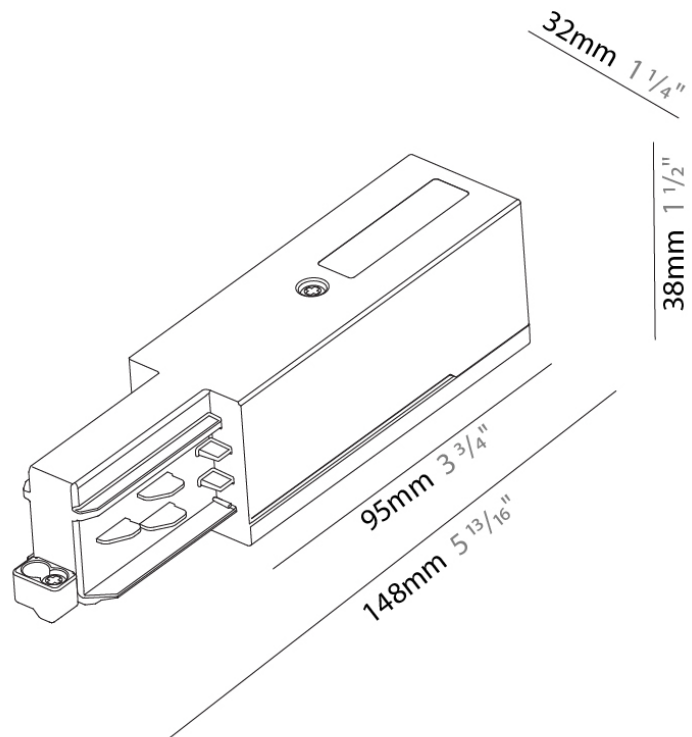

A3T116- COMPONENTS TRACK

STR1110-

DESCRIPTION

Track - End Feed - Right Side

GENERAL

Brand: Prolicht

Division: Architectural

Mounting Type: Track

PHYSICAL

Length (mm): 148

Length (in): 5 ¹³/₁₆

Width (mm): 32

Width (in): 1 ¹/₄

Height (mm): 38

Height (in): 1 ¹/₂

Fixture Finish: WHI / BLK / GRY

Fixture Material: Aluminum

RATINGS AND CERTIFICATIONS

Certified By: Certified for North American Standards

IP rating: IP20