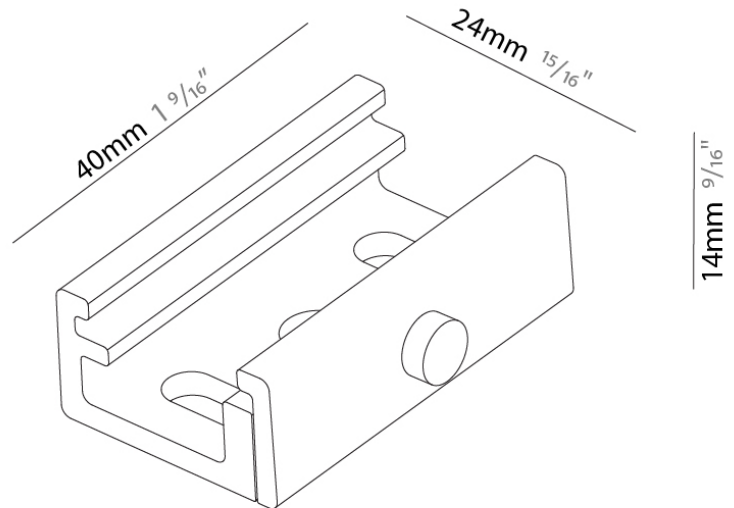

PHYSICAL
 Length (mm): 254
 Length (in): 10
 Width (mm): 143
 Width (in): 5 5/8
 Height (mm): 38
 Height (in): 1 1/2
 Fixture Finish: WHI / BLK / GRY
 Fixture Material: Aluminum

RATINGS AND CERTIFICATIONS
 Certified By: Certified for North American Standards
 IP rating: IP20

Height (mm): 14

Height (in): 9/16

Fixture Finish: WHI / BLK

Fixture Material: Aluminum

RATINGS AND CERTIFICATIONS

Certified By: Certified for North American Standards

IP rating: IP20

A3T116- COMPONENTS TRACK