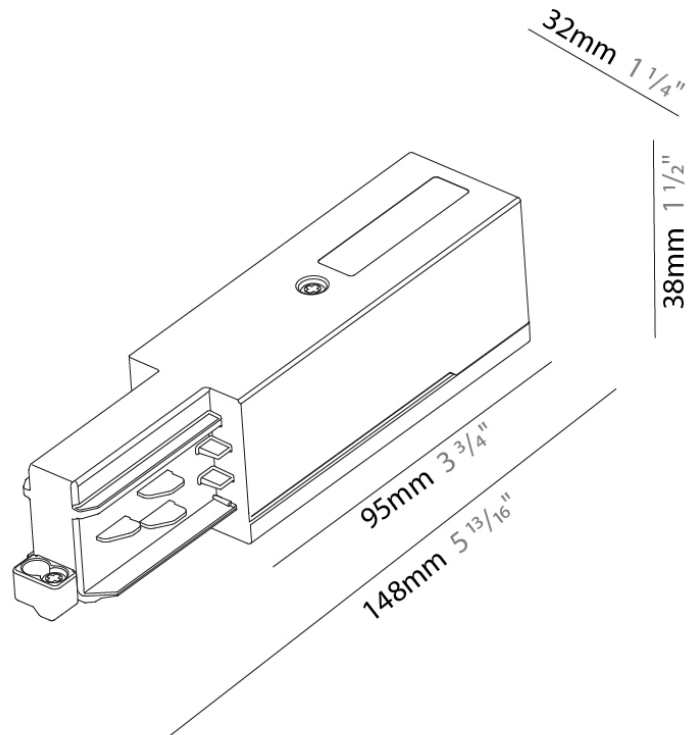

PROJECT
TYPE
NOTES
QUANTITY
DATE

A3T116- COMPONENTS TRACK

STR121-

DESCRIPTION

Track - End Feed - Left Side

GENERAL

Brand: Prolicht

Division: Architectural

Mounting Type: Track

PHYSICAL

Length (mm): 148

Length (in): 5 ¹³/₁₆

Width (mm): 32

Width (in): 1 ¹/₄

Height (mm): 38

Height (in): 1 ¹/₂

Fixture Finish: WHI / BLK / GRY

Fixture Material: Aluminum

RATINGS AND CERTIFICATIONS

Certified By: Certified for North American Standards

IP rating: IP20

A