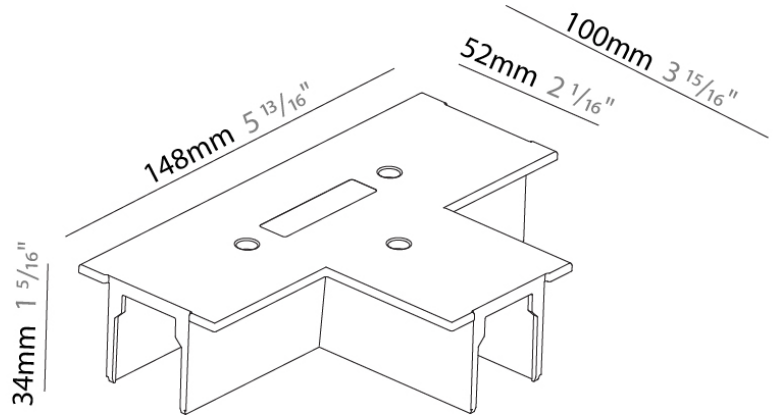

PROJECT	_____
TYPE	_____
NOTES	_____
QUANTITY	_____
DATE	_____

A3T116- COMPONENTS TRACK

STR9013R-

DESCRIPTION

Track - Cover T-Connector

GENERAL

Brand: Prolicht

Division: Architectural

Mounting Type: Track

PHYSICAL

Length (mm): 148

Length (in): 5 ¹³/₁₆

Width (mm): 100

Width (in): 3 ¹⁵/₁₆

Height (mm): 34

Height (in): 1 ⁵/₁₆

Fixture Finish: WHI / BLK / GRY

Fixture Material: Aluminum