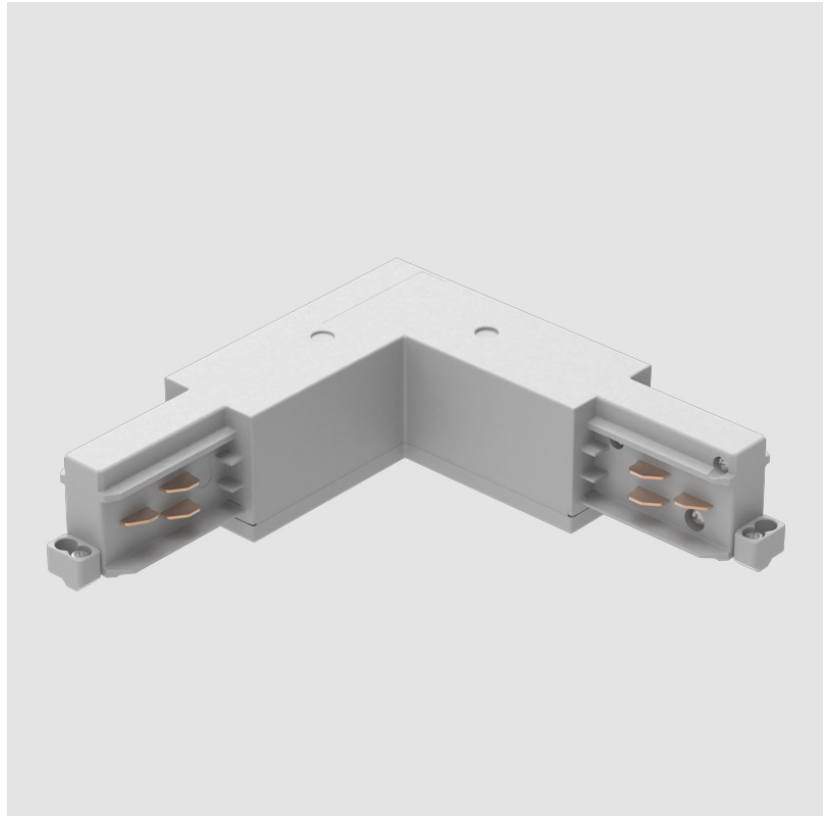

PROJECT	
TYPE	
NOTES	
QUANTITY	
DATE	

A3T116- COMPONENTS TRACK

STR3400-

DESCRIPTION

Track - L-Connector, Outside Corner (Feedable) -

GENERAL

Brand: Prolicht
Division: Architectural
Mounting Type: Track

PHYSICAL

Length (mm): 143
Length (in): 5 ⁵/₈
Width (mm): 32
Width (in): 1 ¹/₄
Height (mm): 38
Height (in): 1 ¹/₂
Fixture Finish: WHI / BLK / GRY
Fixture Material: Aluminum

RATINGS AND CERTIFICATIONS

Certified By: Certified for North American Standards
IP rating: IP20