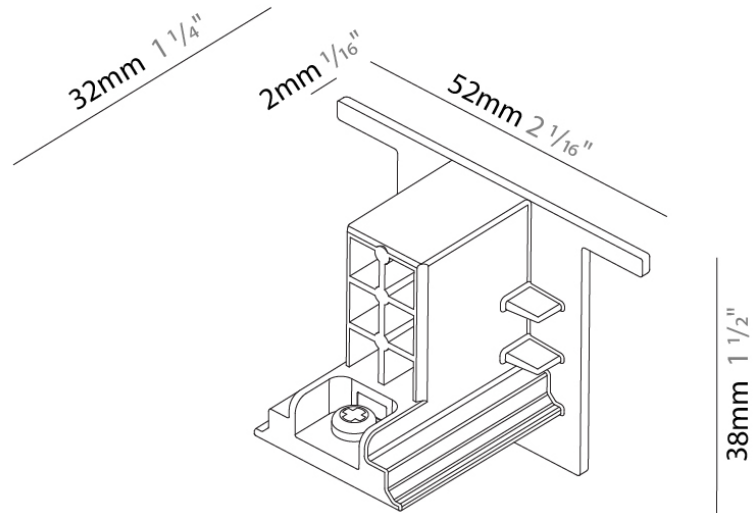

Division: Architectural

Mounting Type: Track

PHYSICAL

Length (mm): 148

Length (in): $5 \frac{13}{16}$

Width (mm): 148

Width (in): $5 \frac{13}{16}$

Height (mm): 34

Width (in): 1 ¼

Height (mm): 38

Height (in): 1 ½

Fixture Finish: WHI / BLK / GRY

Fixture Material: Aluminum

RATINGS AND CERTIFICATIONS

Certified By: Certified for North American Standards

IP rating: IP20

PHYSICAL

Shape: Rectangle

Length (mm): 1219

Length (in): 48

Width (mm): 32

Width (in): 1 1/4

Height (mm): 38

Height (in): 1 1/2