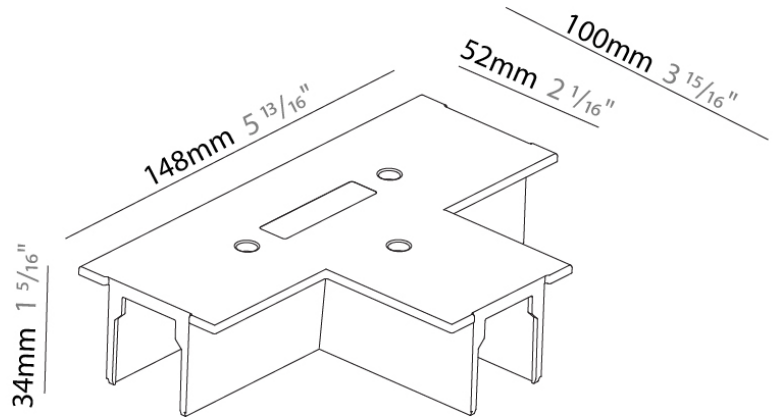

A3T215- COMPONENTS TRACK

PROJECT

TYPE

NOTES

QUANTITY

DATE

STR9013R-

DESCRIPTION

Track - Cover T-Connector

GENERAL

Brand: Prolicht

Division: Architectural

Mounting Type: Track

PHYSICAL

Length (mm): 148

Length (in): 5 ¹³/₁₆

Width (mm): 100

Width (in): 3 ¹⁵/₁₆

Height (mm): 34

Height (in): 1 ⁵/₁₆

Fixture Finish: WHI / BLK / GRY

Fixture Material: Aluminum

A