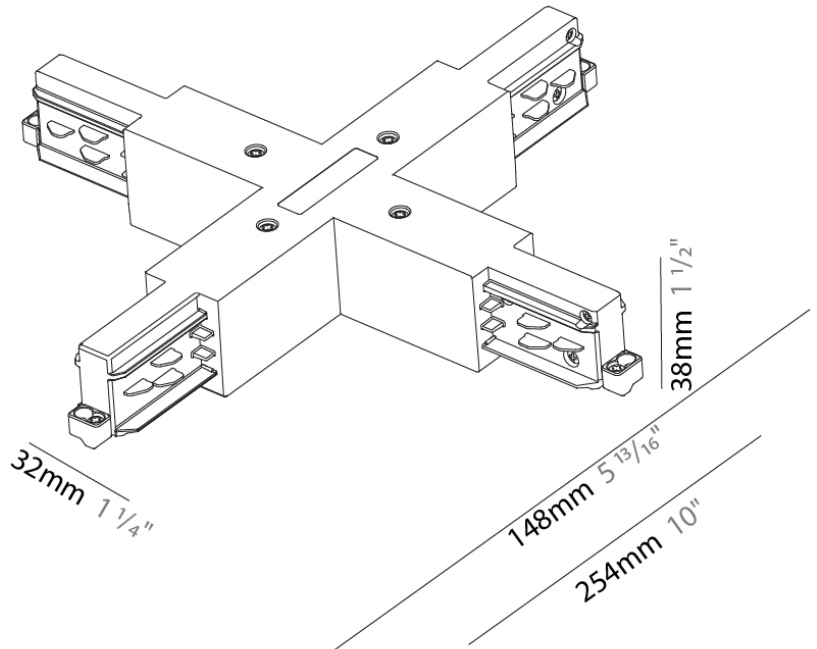

A3T215- COMPONENTS TRACK

STR380-

DESCRIPTION

Track - X-Connector (Feedable) -

GENERAL

Brand: Prolicht

Division: Architectural

Mounting Type: Track

PHYSICAL

Length (mm): 148

Length (in): 5 ¹³/₁₆

Width (mm): 148

Width (in): 5 ¹³/₁₆

Height (mm): 38

Height (in): 1 ¹/₂

Fixture Finish: WHI / BLK / GRY

Fixture Material: Aluminum

RATINGS AND CERTIFICATIONS

Certified By: Certified for North American Standards

IP rating: IP20