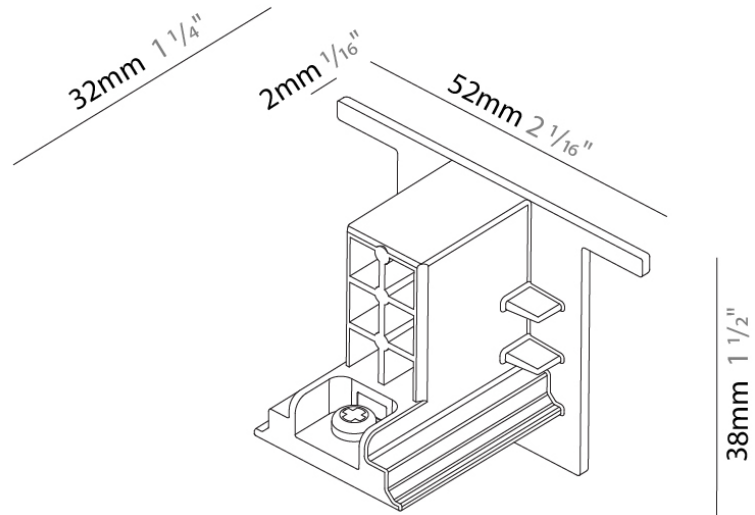

A3T215- COMPONENTS SURFACE

STRR4100-

DESCRIPTION
Track - Recessed - End Cap -

GENERAL
Brand: Prolicht
Division: Architectural
Mounting Type: Surface

PHYSICAL
Length (mm): 32
Length (in): 1 ¼
Width (mm): 32
Width (in): 1 ¼
Height (mm): 38
Height (in): 1 ½
Fixture Finish: WHI / BLK / GRY
Fixture Material: Aluminum

RATINGS AND CERTIFICATIONS
Certified By: Certified for North American Standards
IP rating: IP20