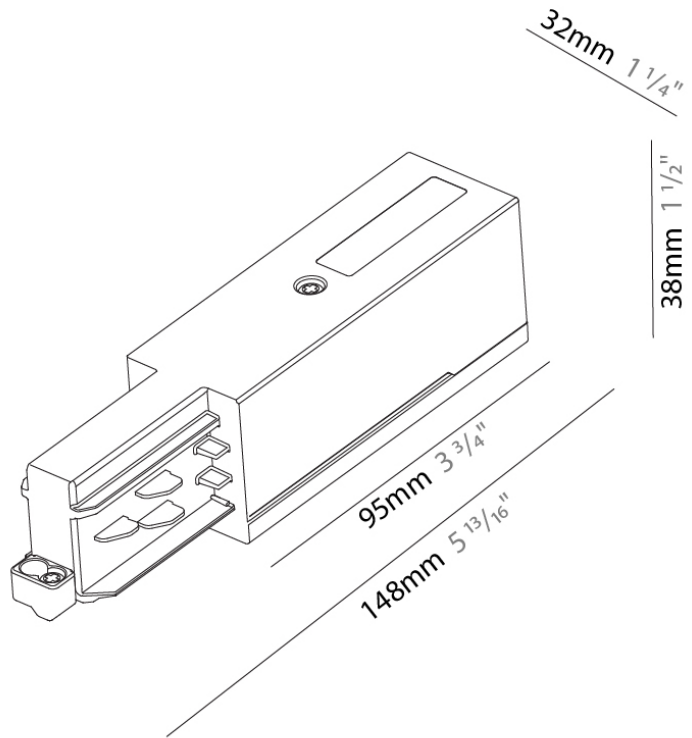

A3T215- COMPONENTS TRACK

STR1110-

DESCRIPTION

Track - End Feed - Right Side

GENERAL

Brand: Prolicht
Division: Architectural
Mounting Type: Track

PHYSICAL

Length (mm): 148
Length (in): 5 ¹³/₁₆
Width (mm): 32
Width (in): 1 ¹/₄
Height (mm): 38
Height (in): 1 ¹/₂
Fixture Finish: WHI / BLK / GRY
Fixture Material: Aluminum

RATINGS AND CERTIFICATIONS

Certified By: Certified for North American Standards
IP rating: IP20