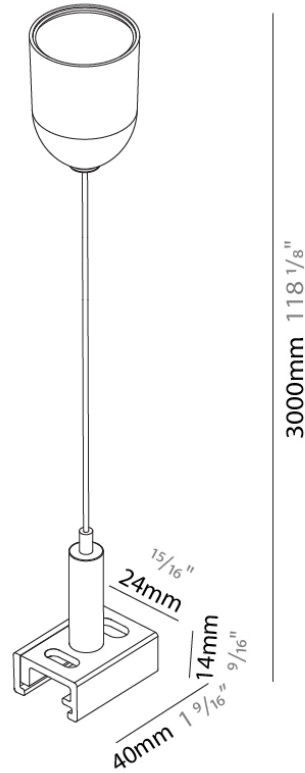

A3T215- COMPONENTS TRACK

PROJECT	
TYPE	
NOTES	
QUANTITY	
DATE	

STR510-

DESCRIPTION

Track - Suspension Cable Kit 3000mm -

GENERAL

Brand: Prolicht

Division: Architectural

Mounting Type: Track

PHYSICAL

Fixture Finish: WHI / BLK / GRY

Fixture Material: Aluminum

RATINGS AND CERTIFICATIONS

Certified By: Certified for North American Standards

IP rating: IP20