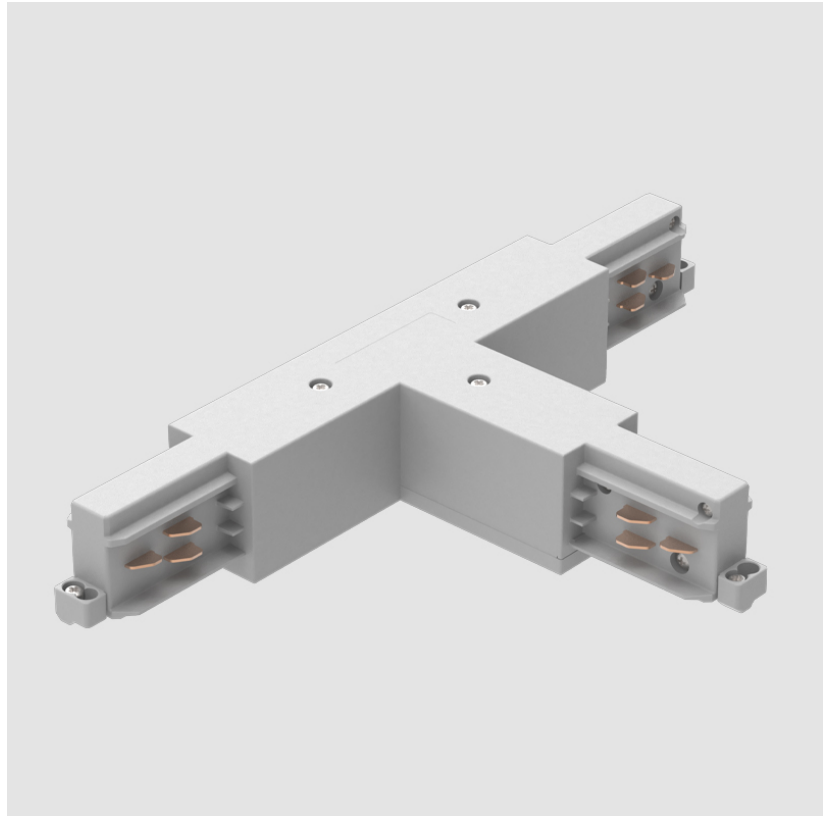

A3T215- COMPONENTS TRACK

STR40001-

DESCRIPTION

Track - T-Connector, Outside (Feedable) -

GENERAL

Brand: Prolicht

Division: Architectural

Mounting Type: Track

PHYSICAL

Length (mm): 254

Length (in): 10

Width (mm): 143

Width (in): 5 ⁵/₈

Height (mm): 38

Height (in): 1 ¹/₂

Fixture Finish: WHI / BLK / GRY

Fixture Material: Aluminum

RATINGS AND CERTIFICATIONS

Certified By: Certified for North American Standards

IP rating: IP20