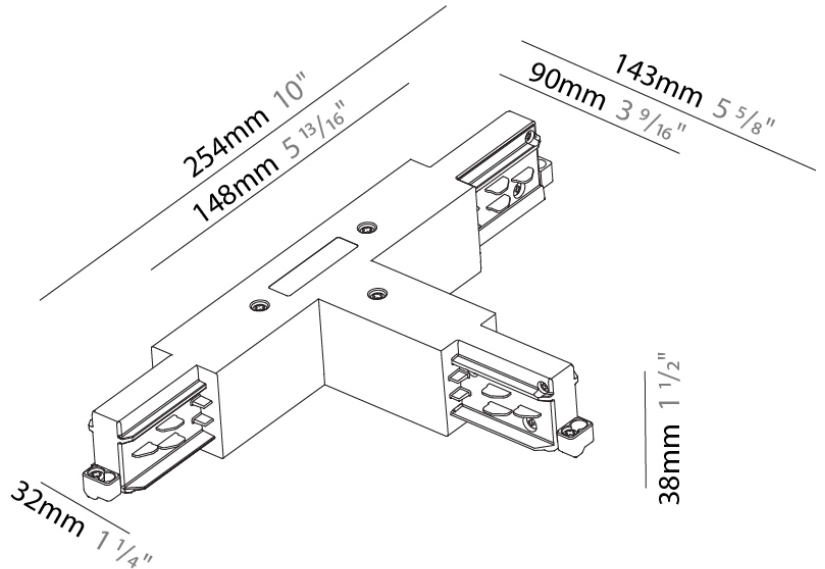

A3T215- COMPONENTS TRACK

STR40001-

DESCRIPTION

Track - T-Connector, Outside (Feedable) -

GENERAL

Brand: Prolicht

Division: Architectural

Mounting Type: Track

PHYSICAL

Length (mm): 254

Length (in): 10

Width (mm): 143

Width (in): 5 ⁵/₈

Height (mm): 38

Height (in): 1 ¹/₂

Fixture Finish: WHI / BLK / GRY

Fixture Material: Aluminum

RATINGS AND CERTIFICATIONS

Certified By: Certified for North American Standards

IP rating: IP20