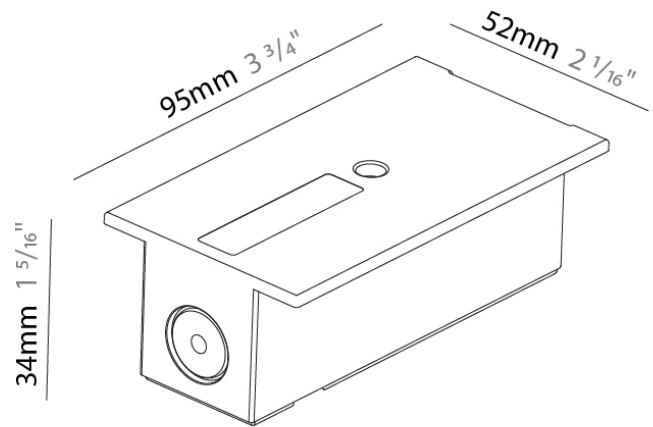

A3T215- COMPONENTS TRACK

STR9001R-

DESCRIPTION

Track - Cover End Power Supply

GENERAL

Brand: Prolicht

Division: Architectural

Mounting Type: Track

PHYSICAL

Length (mm): 95

Length (in): 3 ³/₄

Width (mm): 52

Width (in): 2 ¹/₁₆

Height (mm): 34

Height (in): 1 ⁵/₁₆

Fixture Finish: WHI / BLK / GRY

Fixture Material: Aluminum

RATINGS AND CERTIFICATIONS

IP rating: IP20