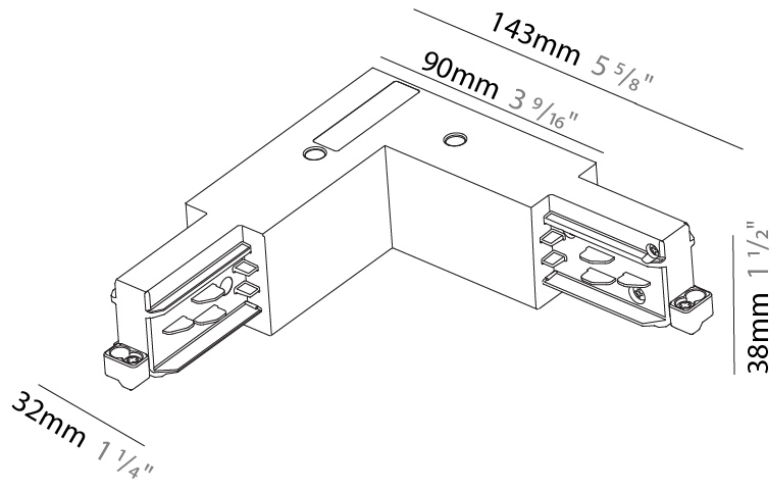

PROJECT	_____
TYPE	_____
NOTES	_____
QUANTITY	_____
DATE	_____

A3T215- COMPONENTS TRACK

STR3400-

DESCRIPTION

Track - L-Connector, Outside Corner (Feedable) -

GENERAL

Brand: Prolicht
Division: Architectural
Mounting Type: Track

PHYSICAL

Length (mm): 143
Length (in): 5 ⁵/₈
Width (mm): 32
Width (in): 1 ¹/₄
Height (mm): 38
Height (in): 1 ¹/₂
Fixture Finish: WHI / BLK / GRY
Fixture Material: Aluminum

RATINGS AND CERTIFICATIONS

Certified By: Certified for North American Standards
IP rating: IP20