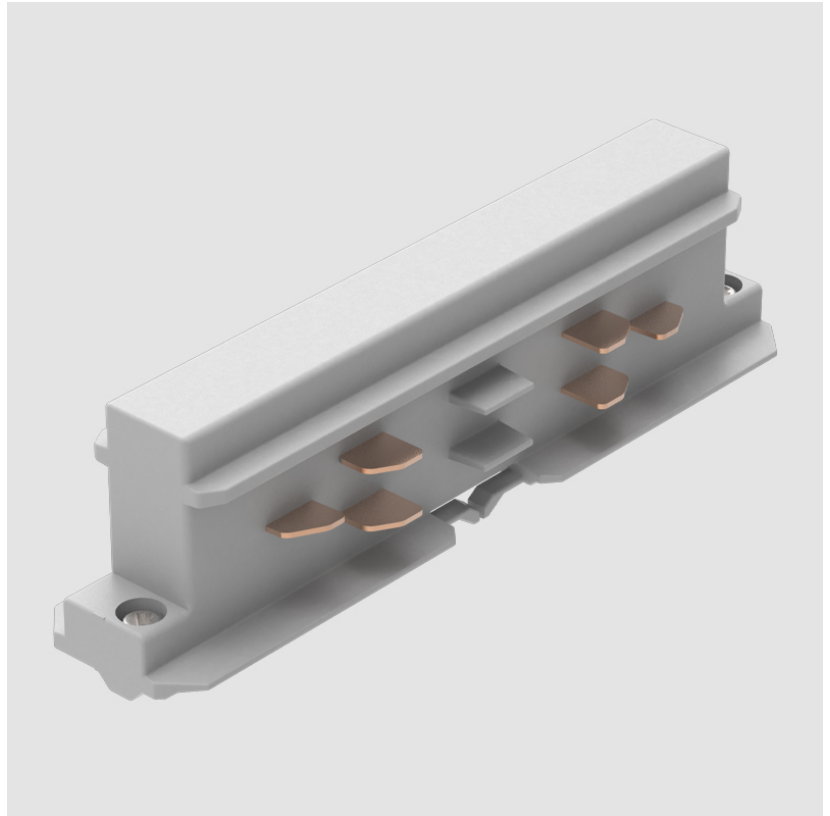

A3T216- COMPONENTS TRACK

STR2100-

DESCRIPTION

Track - Straight Connector -

GENERAL

Brand: Prolicht

Division: Architectural

Mounting Type: Track

PHYSICAL

Length (mm): 115

Length (in): 4 1/2"

Width (mm): 26

Width (in): 1"

Height (mm): 33

Height (in): 1 5/16"

Fixture Finish: WHI / BLK / GRY

Fixture Material: Aluminum

RATINGS AND CERTIFICATIONS

Certified By: Certified for North American Standards

IP rating: IP20