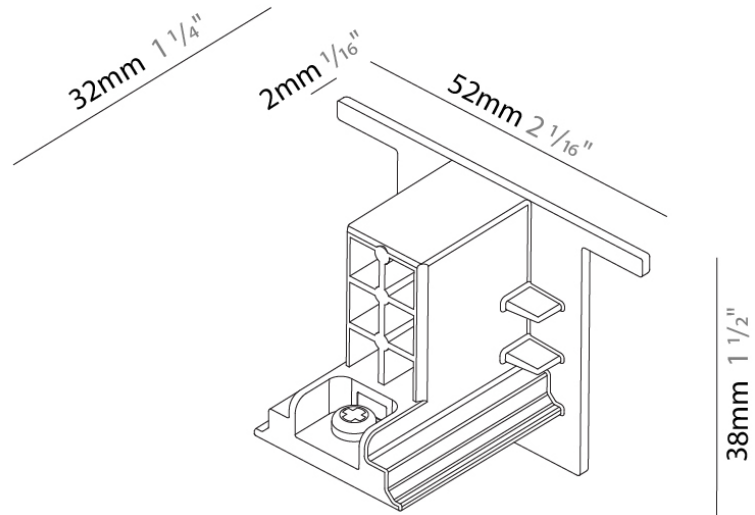

A3T216- COMPONENTS SURFACE

STRR4100-

DESCRIPTION
Track - Recessed - End Cap -

GENERAL
Brand: Prolicht
Division: Architectural
Mounting Type: Surface

PHYSICAL
Length (mm): 32
Length (in): 1 1/4
Width (mm): 32
Width (in): 1 1/4
Height (mm): 38
Height (in): 1 1/2
Fixture Finish: WHI / BLK / GRY
Fixture Material: Aluminum

RATINGS AND CERTIFICATIONS
Certified By: Certified for North American Standards
IP rating: IP20