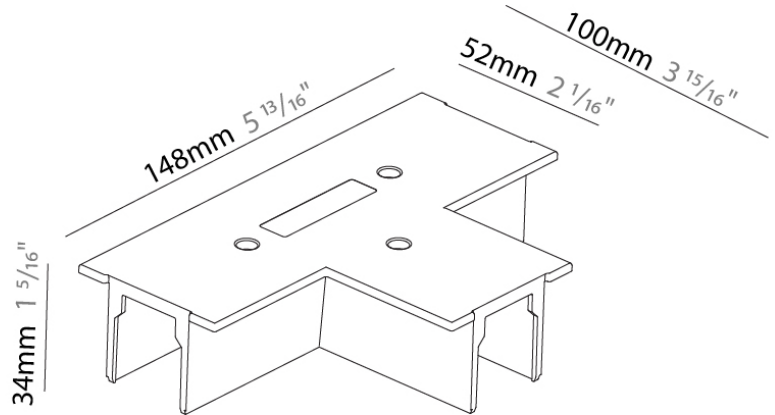

Width (mm): 100

Width (in): $3 \frac{15}{16}$

Height (mm): 34

Height (in): $1 \frac{5}{16}$

Fixture Finish: WHI / BLK / GRY

Fixture Material: Aluminum

A

A3T216- COMPONENTS TRACK

Length (mm): 148

Length (in): 5 ¹³/₁₆

Width (mm): 148

Width (in): 5 ¹³/₁₆

Height (mm): 34

Height (in): 1 ⁵/₁₆

Fixture Finish: WHI / BLK / GRY

Fixture Material: Aluminum