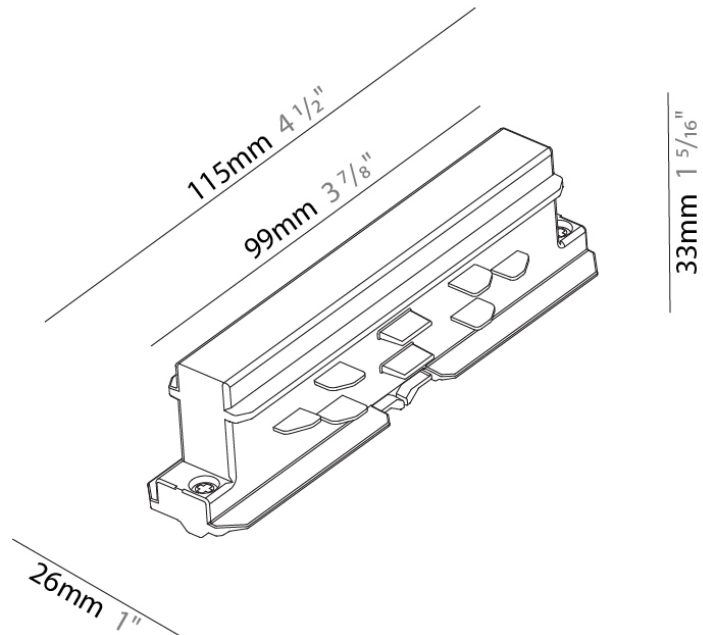

A3T216- COMPONENTS TRACK

STR2100-

DESCRIPTION

Track - Straight Connector -

GENERAL

Brand: Prolicht

Division: Architectural

Mounting Type: Track

PHYSICAL

Length (mm): 115

Length (in): 4 1/2"

Width (mm): 26

Width (in): 1"

Height (mm): 33

Height (in): 1 5/16"

Fixture Finish: WHI / BLK / GRY

Fixture Material: Aluminum

RATINGS AND CERTIFICATIONS

Certified By: Certified for North American Standards

IP rating: IP20