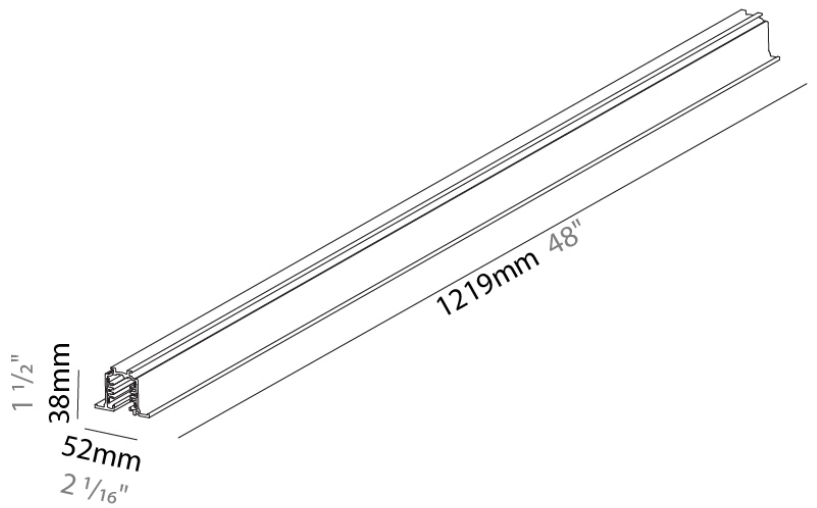

Length (mm): 148

Length (in): 5 ¹³/₁₆

Width (mm): 148

Width (in): 5 ¹³/₁₆

Height (mm): 34

Height (in): 1 ⁵/₁₆

Fixture Finish: WHI / BLK / GRY

Fixture Material: Aluminum

Division: Architectural

Mounting Type: Track

PHYSICAL

Shape: Rectangle

Length (mm): 1219

Length (in): 48

Width (mm): 32

Width (in): 1 1/4

Height (mm): 38

Height (in): 1 1/2

Fixture Finish: WHI / BLK / GRY

Fixture Material: Aluminum

RATINGS AND CERTIFICATIONS

Certified By: Certified for North American Standards

IP rating: IP20

A3T216- COMPONENTS TRACK