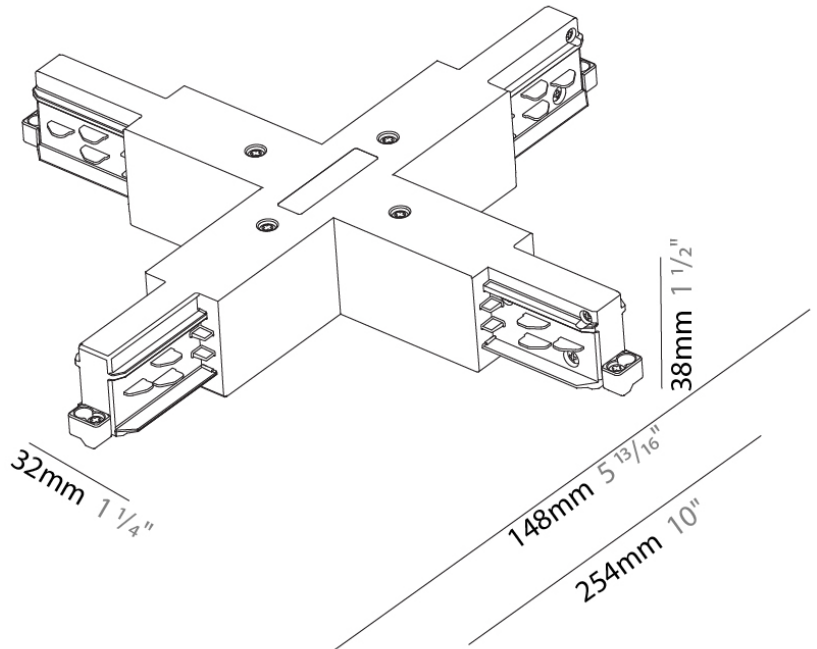

Division: Architectural

Mounting Type: Track

PHYSICAL

Length (mm): 148

Length (in): 5 ¹³/₁₆"

Width (mm): 148

Width (in): 5 ¹³/₁₆"

Height (mm): 38

Height (in): 1 ¹/₂"

Fixture Finish: WHI / BLK / GRY

Fixture Material: Aluminum

RATINGS AND CERTIFICATIONS

Certified By: Certified for North American Standards

IP rating: IP20

A3T216- COMPONENTS TRACK

STR3900-

DESCRIPTION

Track - T-Connector, Inside (Feedable) -

GENERAL

Brand: Prolicht
 Division: Architectural
 Mounting Type: Track

PHYSICAL

Length (mm): 254
 Length (in): 10
 Width (mm): 143
 Width (in): $5 \frac{13}{16}$
 Height (mm): 38
 Height (in): $1 \frac{1}{2}$
 Fixture Finish: WHI / BLK / GRY
 Fixture Material: Aluminum

PHYSICAL

Length (mm): 254
 Length (in): 10
 Width (mm): 143
 Width (in): 5 ⁵/₈
 Height (mm): 38
 Height (in): 1 ¹/₂
 Fixture Finish: WHI / BLK / GRY
 Fixture Material: Aluminum

RATINGS AND CERTIFICATIONS