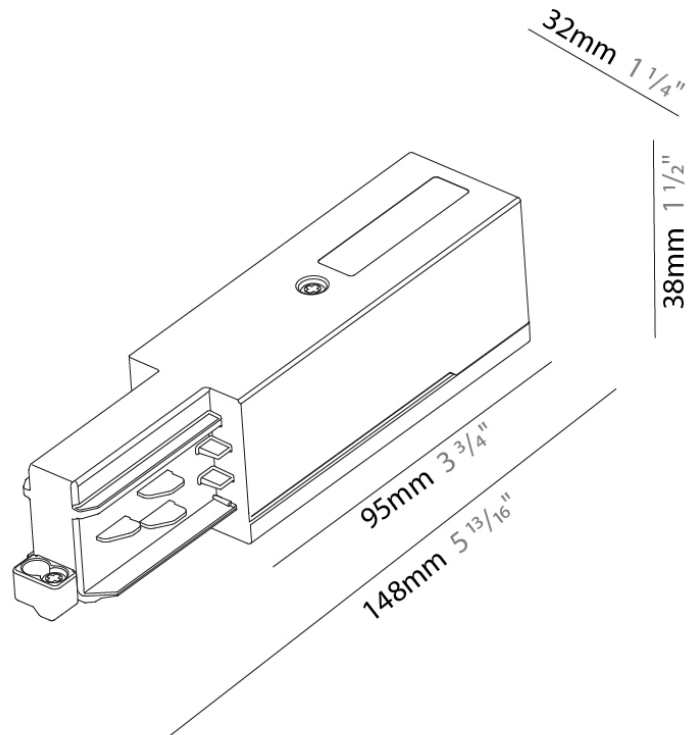

PROJECT	
TYPE	
NOTES	
QUANTITY	
DATE	

A3T216- COMPONENTS TRACK

STR121-

DESCRIPTION

Track - End Feed - Left Side

GENERAL

Brand: Prolicht

Division: Architectural

Mounting Type: Track

PHYSICAL

Length (mm): 148

Length (in): 5 ¹³/₁₆

Width (mm): 32

Width (in): 1 ¹/₄

Height (mm): 38

Height (in): 1 ¹/₂

Fixture Finish: WHI / BLK / GRY

Fixture Material: Aluminum

RATINGS AND CERTIFICATIONS

Certified By: Certified for North American Standards

IP rating: IP20

A