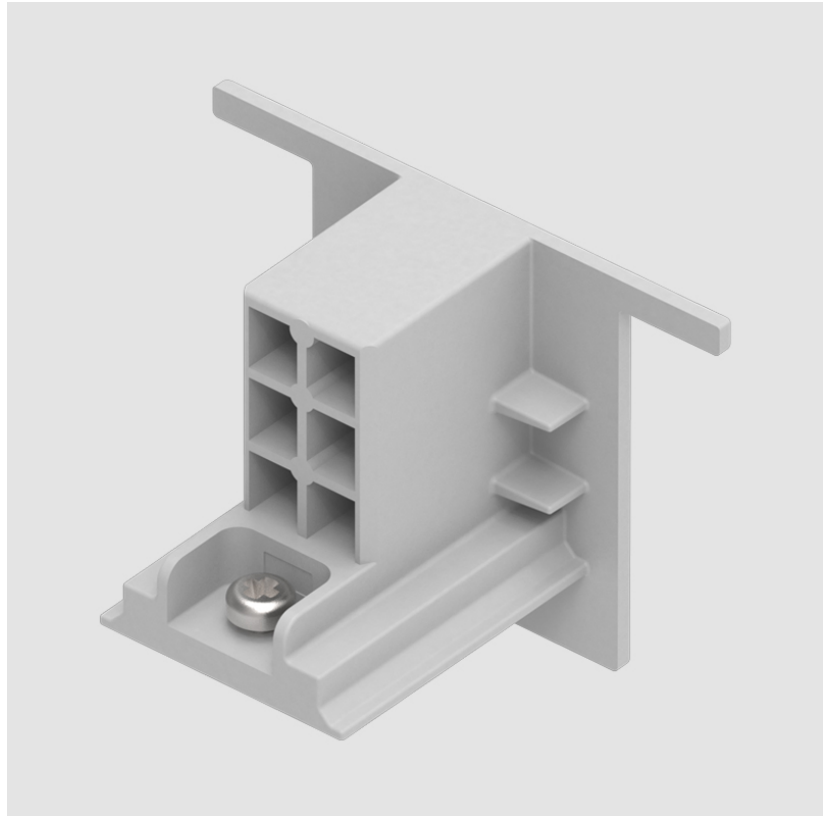

A3T216- COMPONENTS SURFACE

STRR4100-

DESCRIPTION
Track - Recessed - End Cap -

GENERAL
Brand: Prolicht
Division: Architectural
Mounting Type: Surface

PHYSICAL
Length (mm): 32
Length (in): 1 1/4
Width (mm): 32
Width (in): 1 1/4
Height (mm): 38
Height (in): 1 1/2
Fixture Finish: WHI / BLK / GRY
Fixture Material: Aluminum

RATINGS AND CERTIFICATIONS
Certified By: Certified for North American Standards
IP rating: IP20