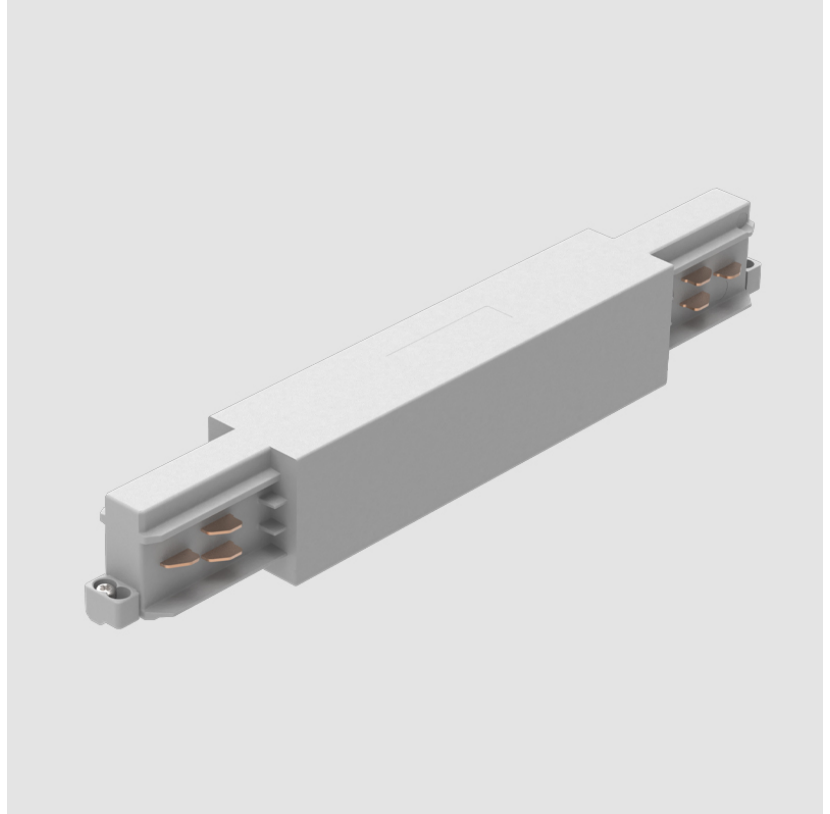

A3T216- COMPONENTS TRACK

STR1110-

DESCRIPTION

Track - End Feed - Right Side

GENERAL

Brand: Prolicht

Division: Architectural

Mounting Type: Track

Height (mm): 38

Height (in): 1 5/16

Fixture Finish: WHI / BLK / GRY

Fixture Material: Aluminum

RATINGS AND CERTIFICATIONS

Certified By: Certified for North American Standards

IP rating: IP20

A

A3T216- COMPONENTS TRACK

STR2100-

DESCRIPTION

Track - Straight Connector -

GENERAL

Brand: Prolicht

Division: Architectural

Mounting Type: Track