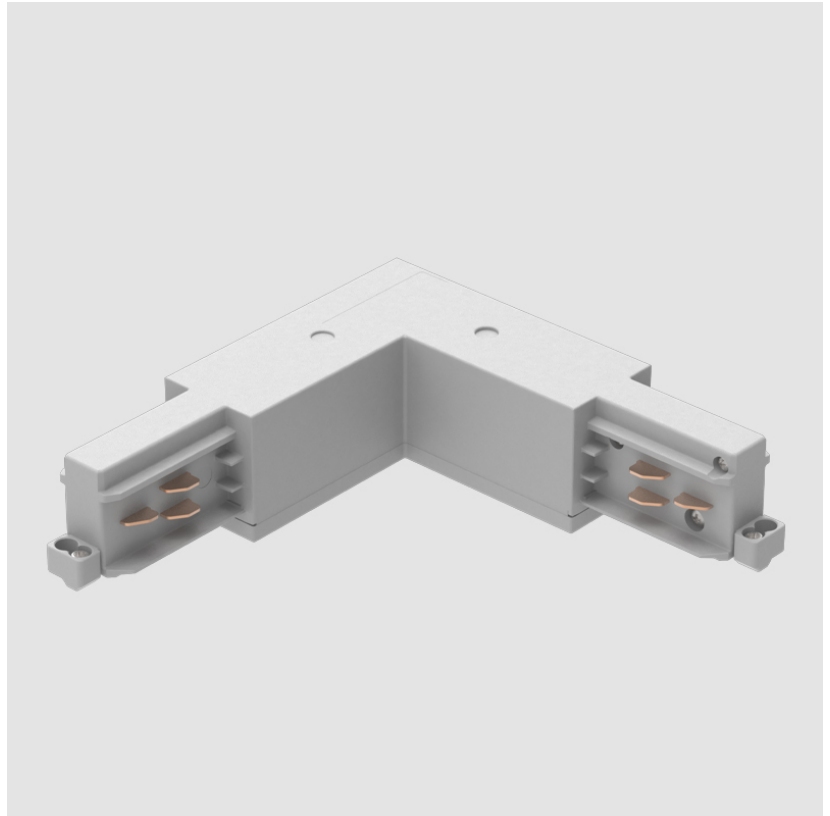

A3T216- COMPONENTS TRACK

STR1110-

DESCRIPTION

Track - End Feed - Right Side

GENERAL

Brand: Prolicht

Division: Architectural

Mounting Type: Track

Height (in): 1 ¹/₂

Fixture Finish: WHI / BLK / GRY

Fixture Material: Aluminum

RATINGS AND CERTIFICATIONS

Certified By: Certified for North American Standards

IP rating: IP20

PROJECT	
TYPE	
NOTES	
QUANTITY	
DATE	

A3T216- COMPONENTS TRACK

STR3500-

DESCRIPTION

Track - 3-Circuit L-Connector, Inside Corner (Feedable)

GENERAL

Brand: Prolicht
 Division: Architectural
 Mounting Type: Track

PHYSICAL

Length (mm): 143
 Length (in): 5 ⁵/₈
 Width (mm): 32
 Width (in): 1 ¹/₄
 Height (mm): 38
 Height (in): 1 ¹/₂
 Fixture Finish: WHI / BLK / GRY
 Fixture Material: Aluminum