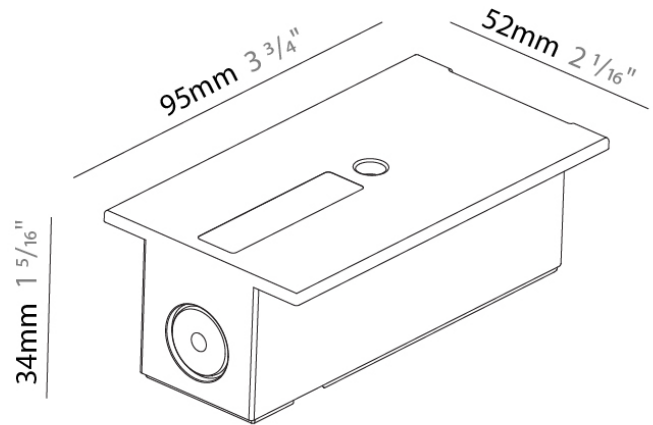

PROJECT	_____
TYPE	_____
NOTES	_____
QUANTITY	_____
DATE	_____

A3T216- COMPONENTS TRACK

STR9001R-

DESCRIPTION

Track - Cover End Power Supply

GENERAL

Brand: Prolicht

Division: Architectural

Mounting Type: Track

PHYSICAL

Length (mm): 95

Length (in): 3 ³/₄

Width (mm): 52

Width (in): 2 ¹/₁₆

Height (mm): 34

Height (in): 1 ⁵/₁₆

Fixture Finish: WHI / BLK / GRY

Fixture Material: Aluminum

RATINGS AND CERTIFICATIONS

IP rating: IP20