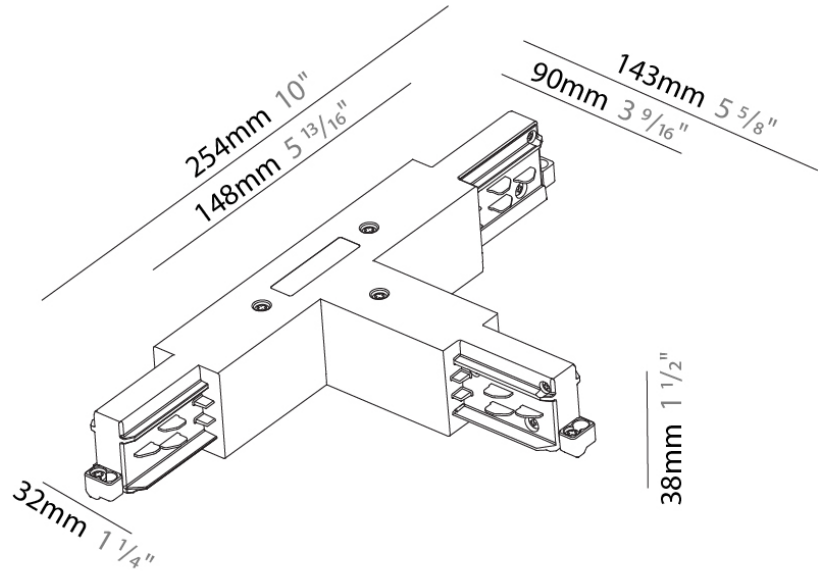

A3T216- COMPONENTS TRACK

STR3900-

DESCRIPTION

Track - T-Connector, Inside (Feedable) -

GENERAL

Brand: Prolicht
Division: Architectural
Mounting Type: Track

PHYSICAL

Length (mm): 254
Length (in): 10
Width (mm): 143
Width (in): $5 \frac{13}{16}$
Height (mm): 38
Height (in): $1 \frac{1}{2}$
Fixture Finish: WHI / BLK / GRY
Fixture Material: Aluminum

RATINGS AND CERTIFICATIONS

Certified By: Certified for North American Standards
IP rating: IP20