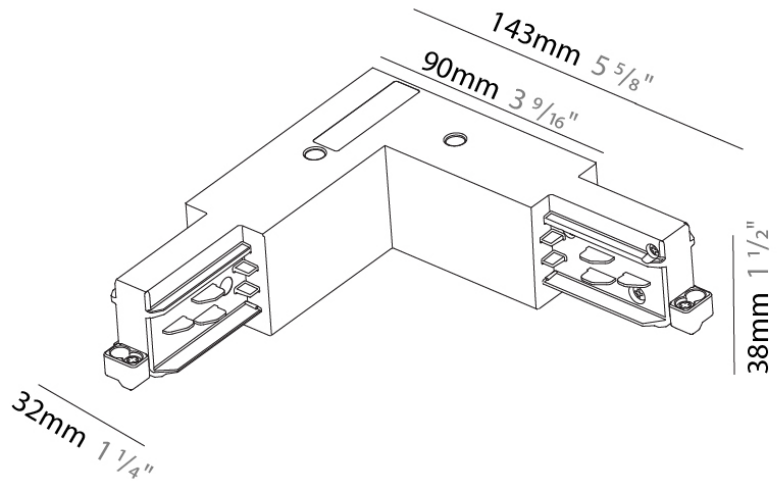

PROJECT	
TYPE	
NOTES	
QUANTITY	
DATE	

A3T216- COMPONENTS TRACK

STR3500-

DESCRIPTION

Track - 3-Circuit L-Connector, Inside Corner (Feedable)

GENERAL

Brand: Prolicht
Division: Architectural
Mounting Type: Track

PHYSICAL

Length (mm): 143
Length (in): 5 ⁵/₈
Width (mm): 32
Width (in): 1 ¹/₄
Height (mm): 38
Height (in): 1 ¹/₂
Fixture Finish: WHI / BLK / GRY
Fixture Material: Aluminum

RATINGS AND CERTIFICATIONS

Certified By: Certified for North American Standards
IP rating: IP20