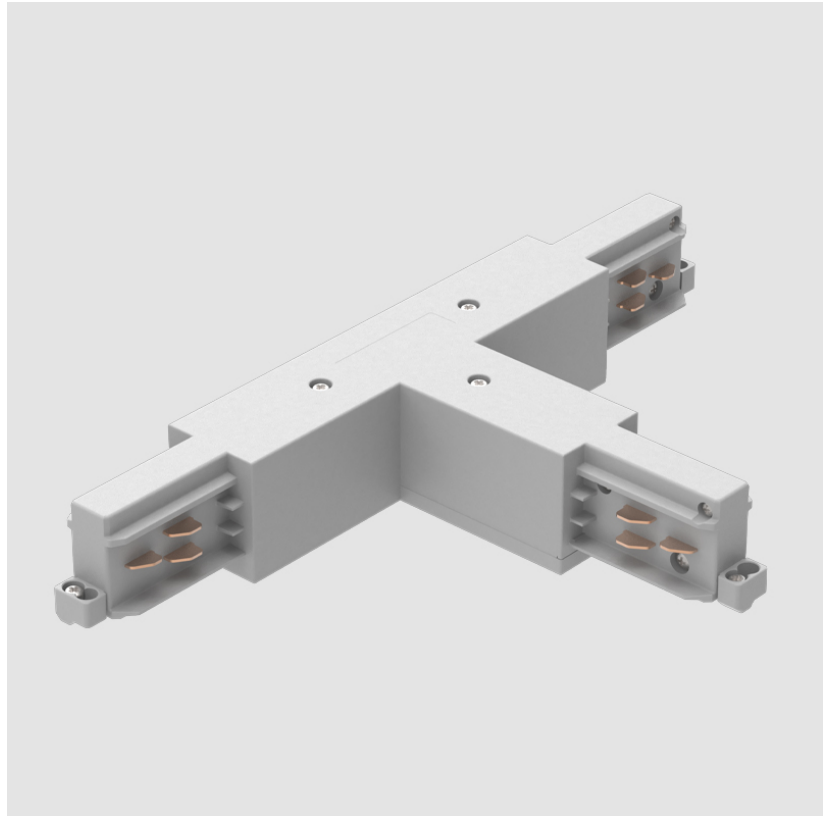

A3T216- COMPONENTS TRACK

STR40001-

DESCRIPTION

Track - T-Connector, Outside (Feedable) -

GENERAL

Brand: Prolicht
Division: Architectural
Mounting Type: Track

PHYSICAL

Length (mm): 254
Length (in): 10
Width (mm): 143
Width (in): 5 ⁵/₈
Height (mm): 38
Height (in): 1 ¹/₂
Fixture Finish: WHI / BLK / GRY
Fixture Material: Aluminum

RATINGS AND CERTIFICATIONS

Certified By: Certified for North American Standards
IP rating: IP20