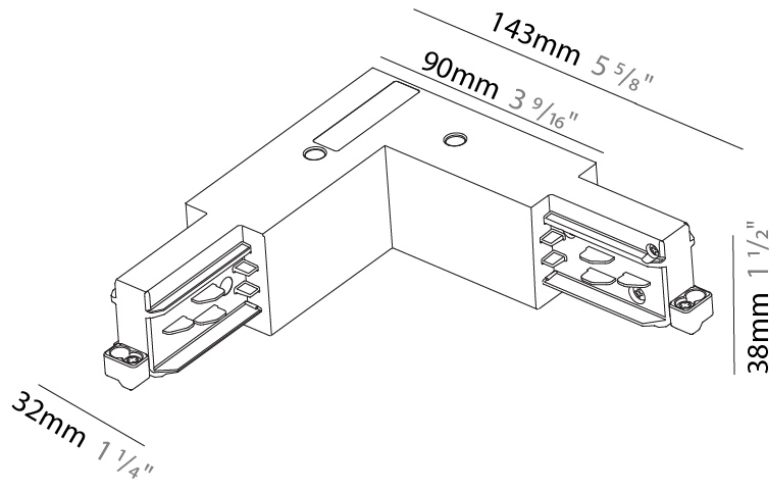

Width (mm): 32

Width (in): 1 ¹/₄"

Height (mm): 38

Height (in): 1 ⁵/₁₆"

Fixture Finish: WHI / BLK / GRY

Fixture Material: Aluminum

RATINGS AND CERTIFICATIONS

Certified By: Certified for North American Standards

Division: Architectural

Mounting Type: Track

PHYSICAL

Length (mm): 143

Length (in): 5 ⁵/₈

Width (mm): 32

Width (in): 1 ¹/₄

Height (mm): 38

Height (in): 1 ¹/₂

Fixture Finish: WHI / BLK / GRY

Fixture Material: Aluminum

RATINGS AND CERTIFICATIONS

Certified By: Certified for North American Standards

IP rating: IP20

PROJECT	
TYPE	
NOTES	
QUANTITY	
DATE	

A3T216- COMPONENTS TRACK

STR3500-

DESCRIPTION

Track - 3-Circuit L-Connector, Inside Corner (Feedable)

GENERAL

Brand: Prolicht
 Division: Architectural
 Mounting Type: Track

PHYSICAL

Length (mm): 143
 Length (in): 5 ⁵/₈
 Width (mm): 32
 Width (in): 1 ¹/₄
 Height (mm): 38
 Height (in): 1 ¹/₂
 Fixture Finish: WHI / BLK / GRY
 Fixture Material: Aluminum