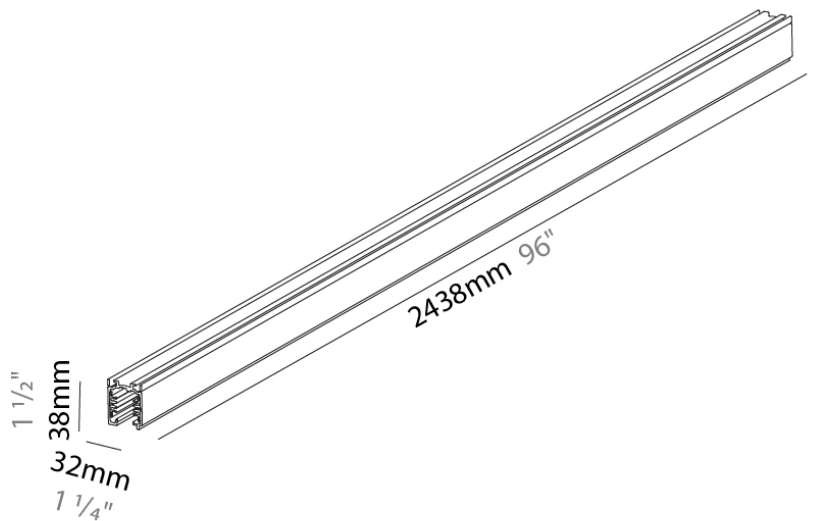

A3T216- COMPONENTS TRACK

STRS4800-

DESCRIPTION

Track - 8' Surface Mount 3-Circuit Track

GENERAL

Brand: Prolicht

Division: Architectural

Mounting Type: Track

PHYSICAL

Shape: Rectangle

Length (mm): 2438

Length (in): 96"

Width (mm): 32

Width (in): 1 1/4"

Height (mm): 38

Height (in): 1 1/2"

Fixture Finish: WHI / BLK / GRY

Fixture Material: Aluminum

ELECTRICAL

Driver Included: No

RATINGS AND CERTIFICATIONS

Certified By: Certified for North American Standards

IP rating: IP20