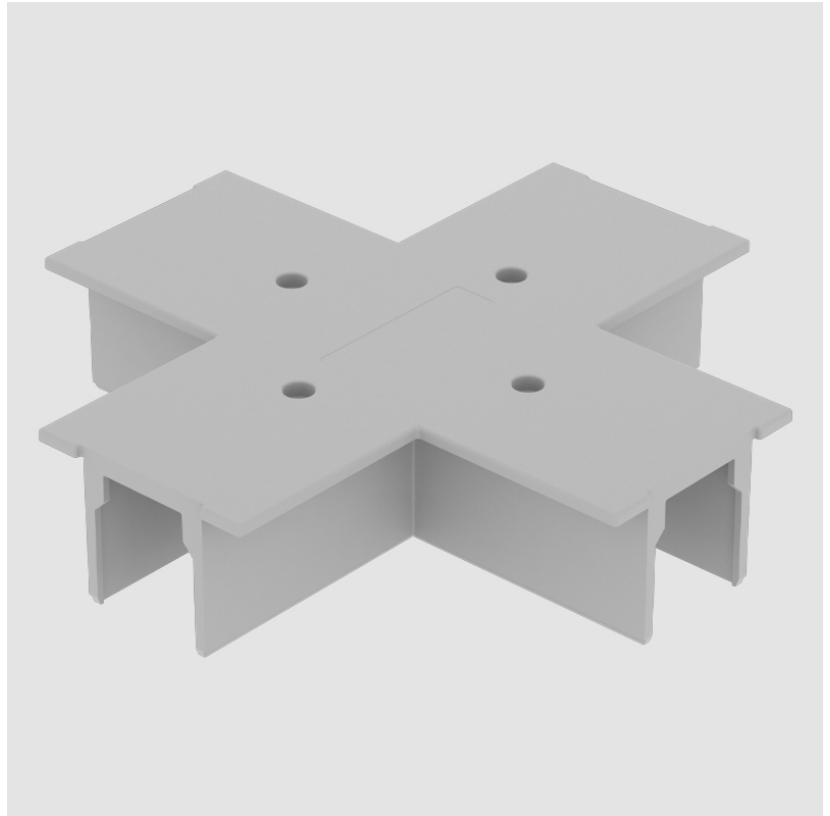

Length (mm): 148

Length (in): 5 ¹³/₁₆

Width (mm): 148

Width (in): 5 ¹³/₁₆

Height (mm): 34

Height (in): 1 ⁵/₁₆

Fixture Finish: WHI / BLK / GRY

Fixture Material: Aluminum