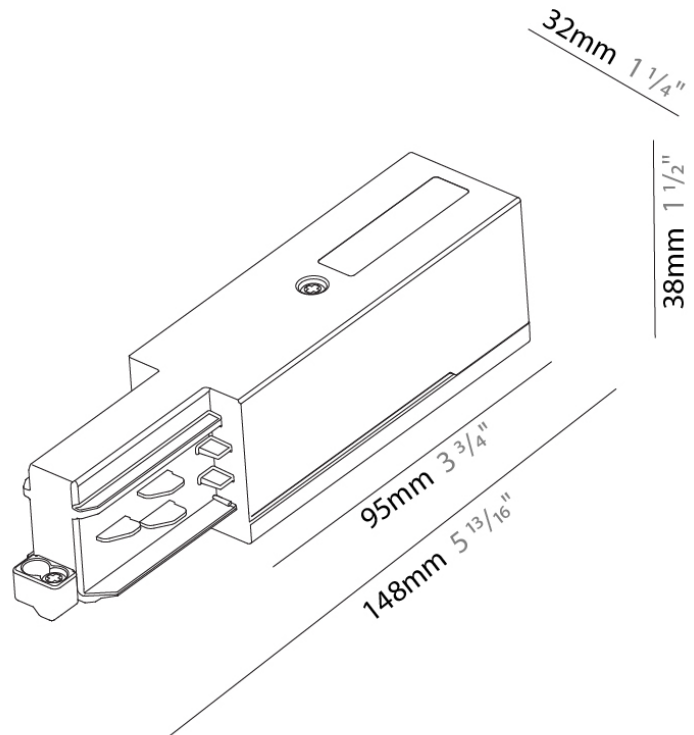

A3T216- COMPONENTS TRACK

STR1110-

DESCRIPTION

Track - End Feed - Right Side

GENERAL

Brand: Prolicht

Division: Architectural

Mounting Type: Track

PHYSICAL

Length (mm): 148

Length (in): 5 ¹³/₁₆

Width (mm): 32

Width (in): 1 ¹/₄

Height (mm): 38

Height (in): 1 ¹/₂

Fixture Finish: WHI / BLK / GRY

Fixture Material: Aluminum

RATINGS AND CERTIFICATIONS

Certified By: Certified for North American Standards

IP rating: IP20