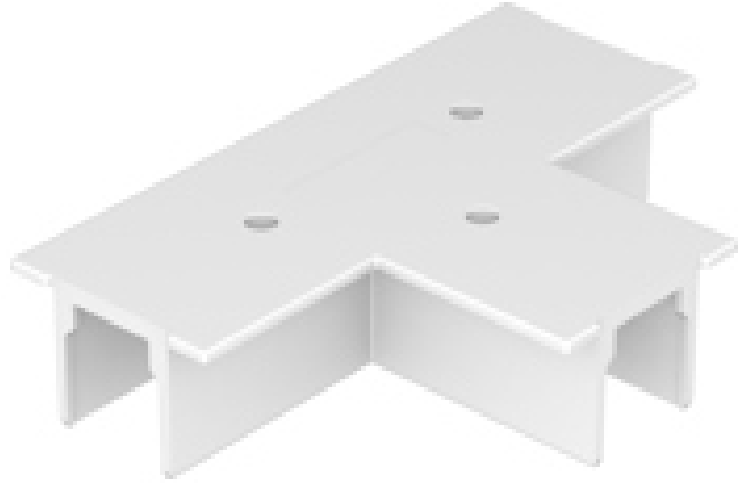

Width (mm): 100

Width (in): $3 \frac{15}{16}$

Height (mm): 34

Height (in): $1 \frac{5}{16}$

Fixture Finish: WHI / BLK / GRY

Fixture Material: Aluminum

A

A3T216- COMPONENTS TRACK