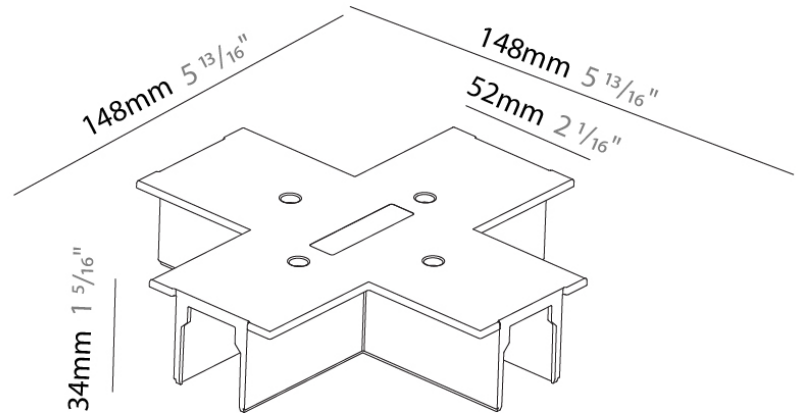

Length (mm): 148

Length (in): 5 ¹³/₁₆

Width (mm): 148

Width (in): 5 ¹³/₁₆

Height (mm): 34

Height (in): 1 ⁵/₁₆

Fixture Finish: WHI / BLK / GRY

Fixture Material: Aluminum