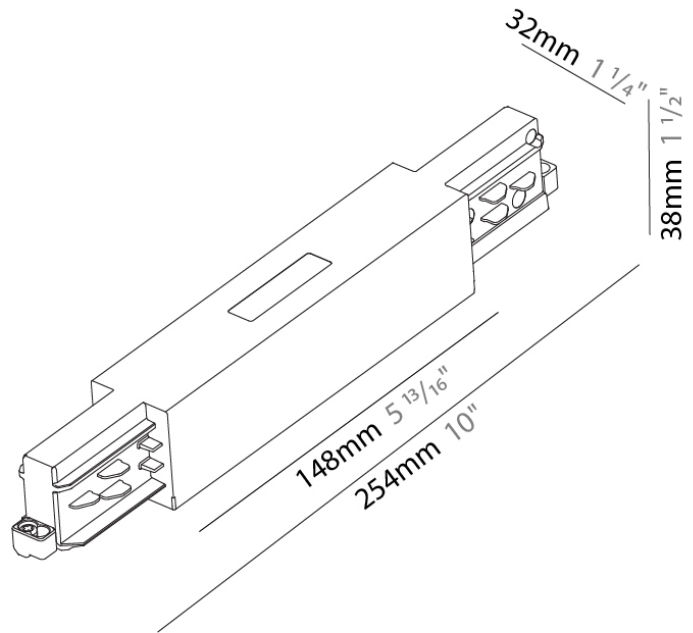

Width (mm): 32

Width (in): 1 ¹/₄

Height (mm): 38

Height (in): 1 ¹/₂

Fixture Finish: WHI / BLK / GRY

Fixture Material: Aluminum

RATINGS AND CERTIFICATIONS

Certified By: Certified for North American Standards

Height (mm): 38

Height (in): 1 5/16

Fixture Finish: WHI / BLK / GRY

Fixture Material: Aluminum

RATINGS AND CERTIFICATIONS

Certified By: Certified for North American Standards

IP rating: IP20

A

PHYSICAL

Length (mm): 115

Length (in): 4 1/2"

Width (mm): 26

Width (in): 1"

Height (mm): 33

Height (in): 1 5/16"

Fixture Finish: WHI / BLK / GRY