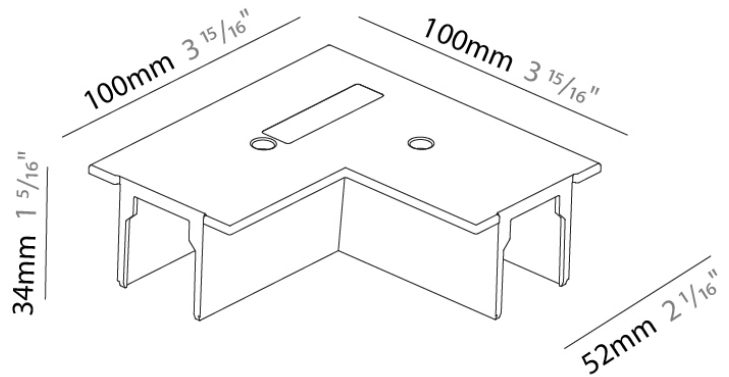

PROJECT	_____
TYPE	_____
NOTES	_____
QUANTITY	_____
DATE	_____

A3T216- COMPONENTS TRACK

STR9011R-

DESCRIPTION

Track - Cover Corner Connector

GENERAL

Brand: Prolicht
Division: Architectural
Mounting Type: Track

PHYSICAL

Length (mm): 100
Length (in): 3 ¹⁵/₁₆"
Width (mm): 100
Width (in): 3 ¹⁵/₁₆"
Height (mm): 34
Height (in): 1 ⁵/₁₆"
Fixture Finish: WHI / BLK / GRY
Fixture Material: Aluminum