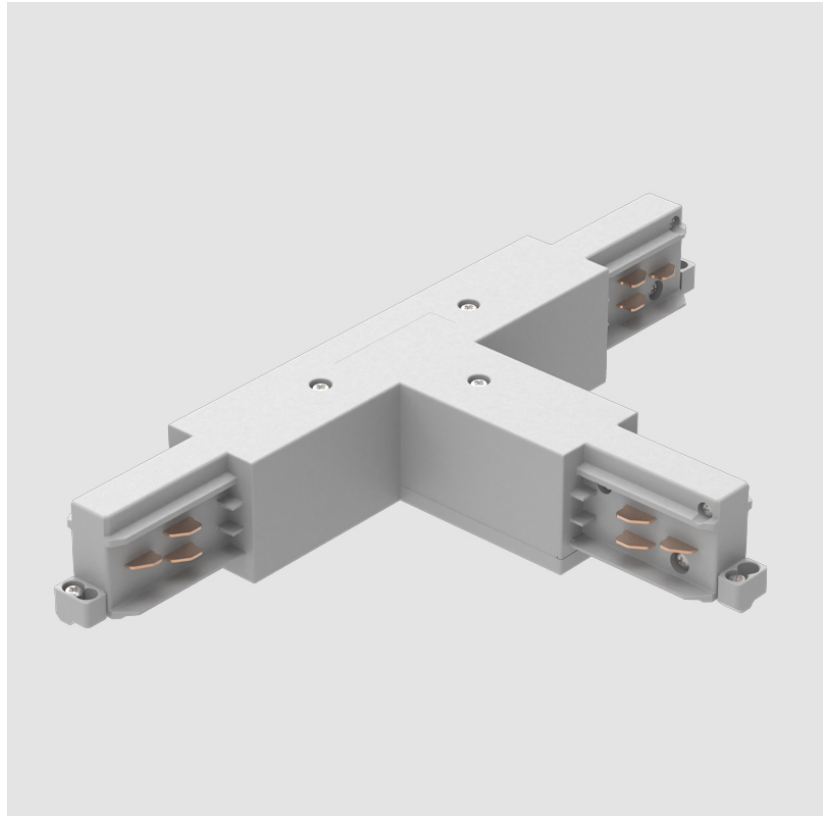

A3T216- COMPONENTS TRACK

STR3900-

DESCRIPTION

Track - T-Connector, Inside (Feedable) -

GENERAL

Brand: Prolicht
Division: Architectural
Mounting Type: Track

PHYSICAL

Length (mm): 254
Length (in): 10
Width (mm): 143
Width (in): $5 \frac{13}{16}$
Height (mm): 38
Height (in): $1 \frac{1}{2}$
Fixture Finish: WHI / BLK / GRY
Fixture Material: Aluminum

RATINGS AND CERTIFICATIONS

Certified By: Certified for North American Standards
IP rating: IP20