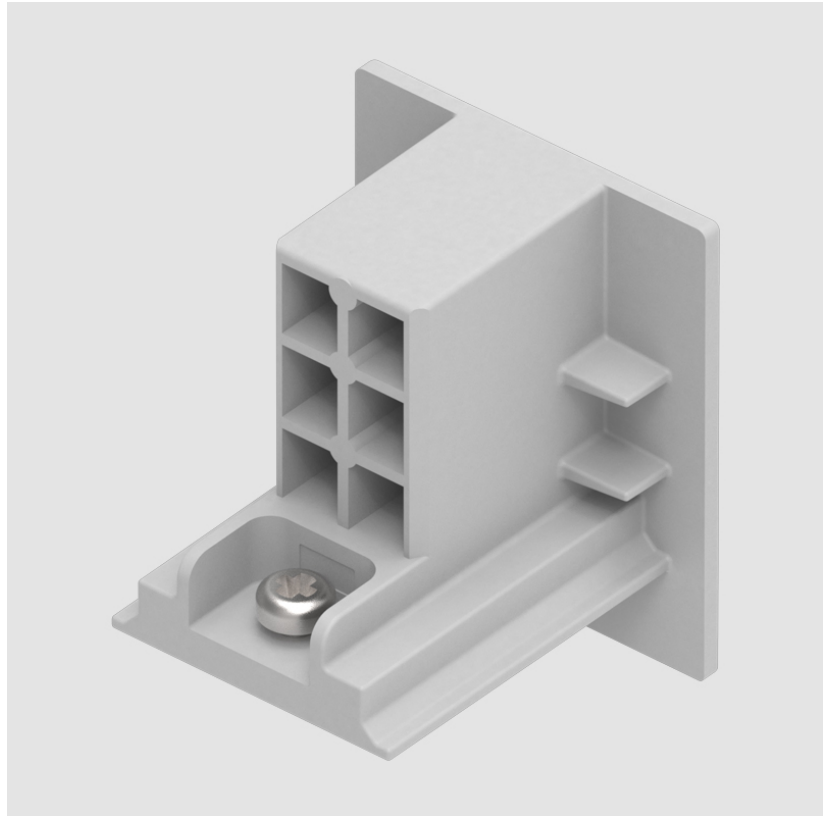

A3T216- COMPONENTS SURFACE

STR4100-

DESCRIPTION

Track - Surface - End Cap -

GENERAL

Brand: Prolicht

Division: Architectural

Mounting Type: Surface

PHYSICAL

Length (mm): 32

Length (in): 1 ¼

Width (mm): 32

Width (in): 1 ¼

Height (mm): 38

Height (in): 1 ½

Fixture Finish: WHI / BLK / GRY

Fixture Material: Aluminum

RATINGS AND CERTIFICATIONS

Certified By: Certified for North American Standards

IP rating: IP20