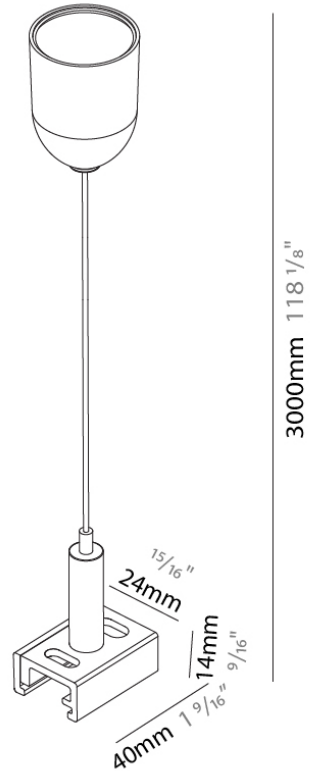

PROJECT	
TYPE	
NOTES	
QUANTITY	
DATE	

A3T216- COMPONENTS TRACK

STR510-

DESCRIPTION
Track - Suspension Cable Kit 3000mm -

GENERAL
Brand: Prolicht
Division: Architectural
Mounting Type: Track

PHYSICAL
Fixture Finish: WHI / BLK / GRY
Fixture Material: Aluminum

RATINGS AND CERTIFICATIONS
Certified By: Certified for North American Standards
IP rating: IP20

A