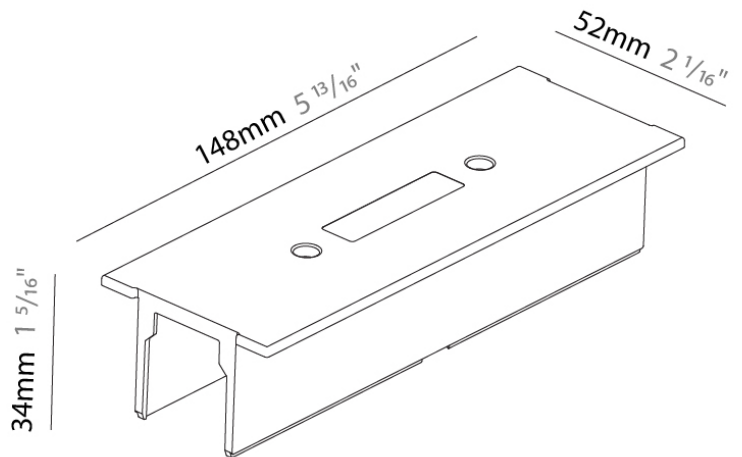

A3T216- COMPONENTS TRACK

STR9010R-

DESCRIPTION

Track - Cover Mid Power Supply

GENERAL

Brand: Prolicht

Division: Architectural

Mounting Type: Track

PHYSICAL

Length (mm): 148

Length (in): 5 ¹³/₁₆

Width (mm): 52

Width (in): 2 ¹/₁₆

Height (mm): 34

Height (in): 1 ⁵/₁₆

Fixture Finish: WHI / BLK / GRY

Fixture Material: Aluminum