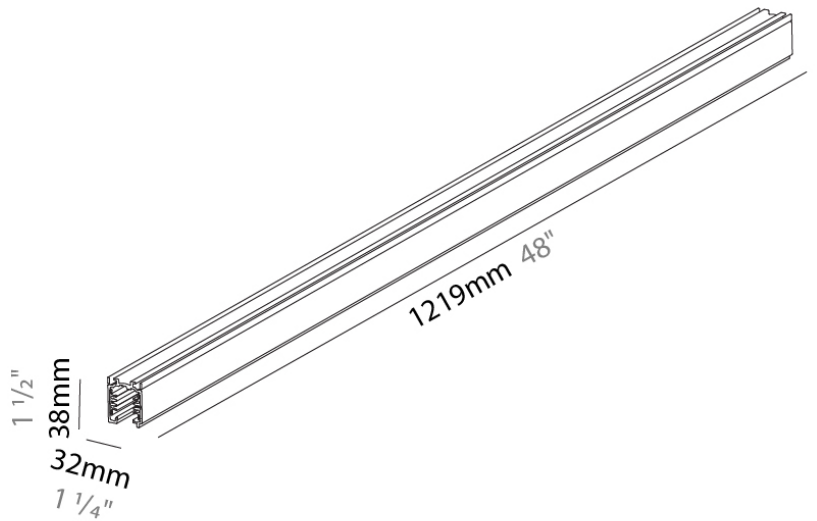

A3T216- COMPONENTS TRACK

STRS4400-

DESCRIPTION

Track - 4' Surface Mount 3-Circuit Track

GENERAL

Brand: Prolicht

Division: Architectural

Mounting Type: Track

PHYSICAL

Shape: Rectangle

Length (mm): 1219

Length (in): 48

Width (mm): 32

Width (in): 1 1/4

Height (mm): 38

Height (in): 1 1/2

Fixture Finish: WHI / BLK / GRY

Fixture Material: Aluminum

ELECTRICAL

Driver Included: No

RATINGS AND CERTIFICATIONS

Certified By: Certified for North American Standards

IP rating: IP20