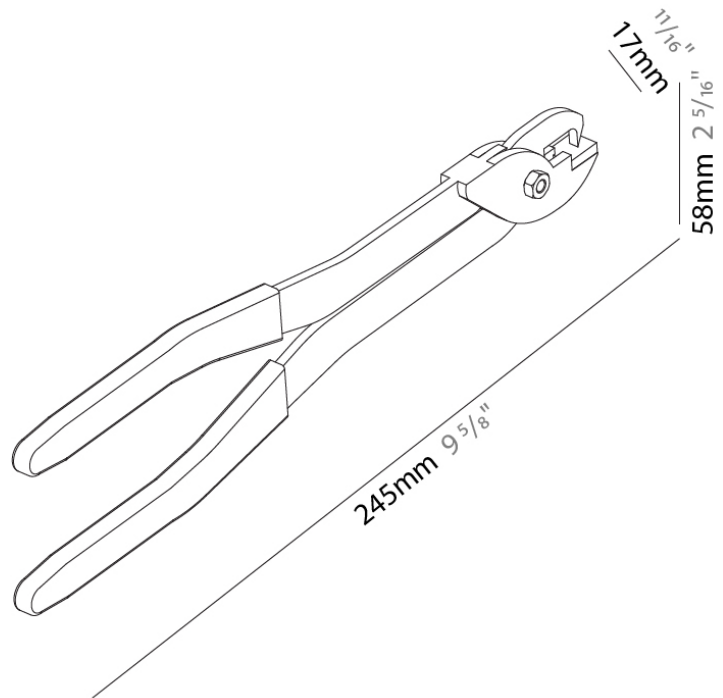

A3T216- COMPONENTS TRACK

STRV120

DESCRIPTION

Cutting Tool for Track Conductors

GENERAL

Brand: Prolicht

Division: Architectural

Mounting Type: Track

PHYSICAL

Length (mm): 245

Length (in): 9 ⁵/₈

Height (mm): 58

Height (in): 2 ⁵/₁₆

Fixture Material: Aluminum

ELECTRICAL

Driver Included: No

RATINGS AND CERTIFICATIONS

Certified By: Certified for North American Standards

IP rating: IP20