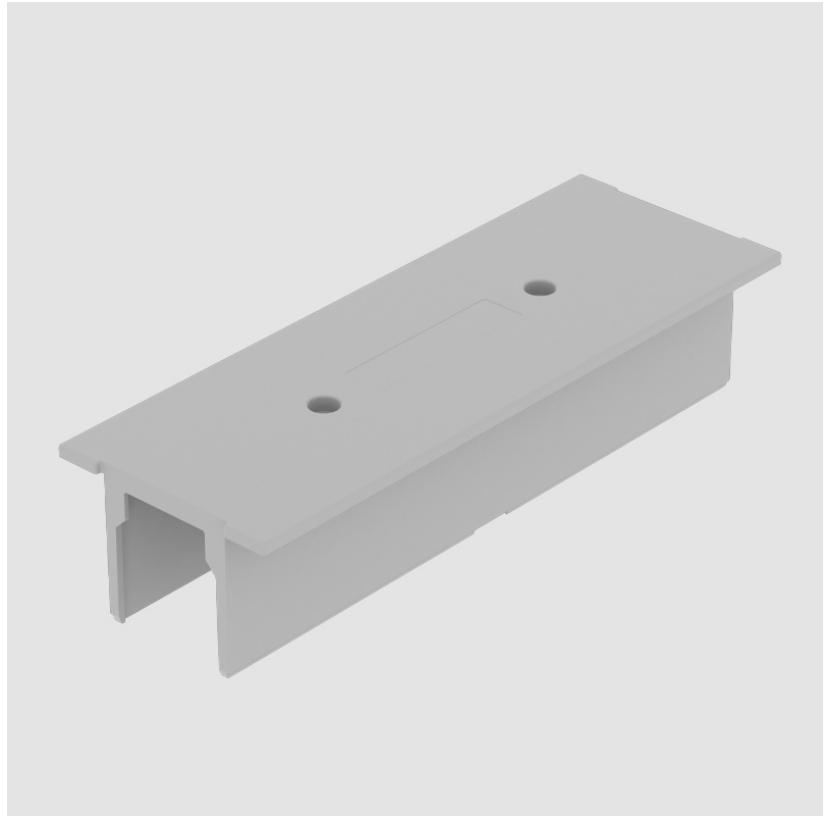

A3T216- COMPONENTS TRACK

STR9010R-

DESCRIPTION

Track - Cover Mid Power Supply

GENERAL

Brand: Prolicht

Division: Architectural

Mounting Type: Track

PHYSICAL

Length (mm): 148

Length (in): 5 ¹³/₁₆

Width (mm): 52

Width (in): 2 ¹/₁₆

Height (mm): 34

Height (in): 1 ⁵/₁₆

Fixture Finish: WHI / BLK / GRY

Fixture Material: Aluminum