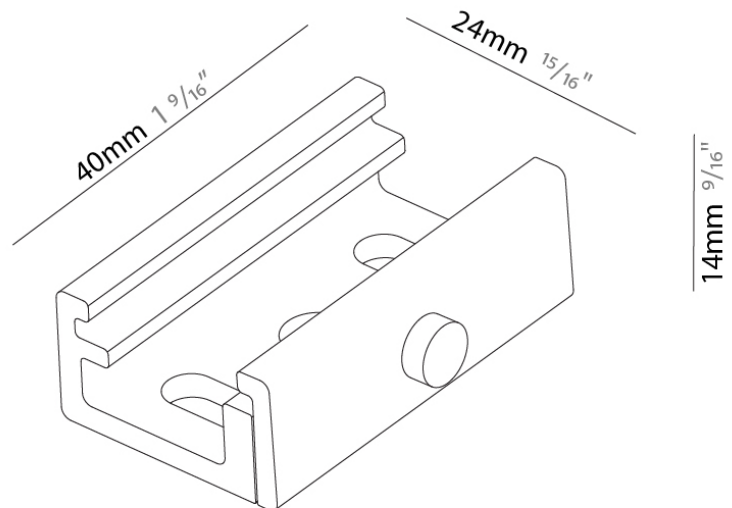

Division: Architectural

Mounting Type: Track

PHYSICAL

Length (mm): 40

Length (in): 1 ⁹/₁₆

Width (mm): 24

Width (in): 15/16

Height (mm): 14

Height (in): 9/16

Fixture Finish: WHI / BLK

Fixture Material: Aluminum

RATINGS AND CERTIFICATIONS

Certified By: Certified for North American Standards

IP rating: IP20

PROJECT	_____
TYPE	_____
NOTES	_____
QUANTITY	_____
DATE	_____

PHYSICAL

Length (mm): 95

Length (in): 3 ³/₄

Width (mm): 52

Width (in): 2 ¹/₁₆

Height (mm): 34

Height (in): 1 ⁵/₁₆

Fixture Finish: WHI / BLK / GRY