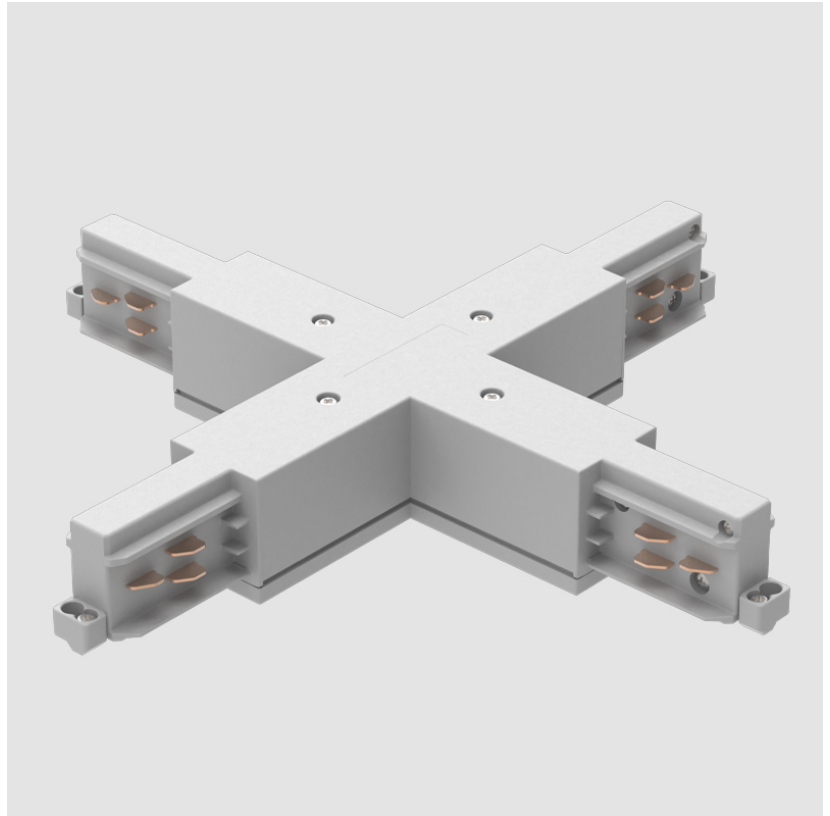

A3T216- COMPONENTS TRACK

STR1110-

DESCRIPTION

Track - End Feed - Right Side

GENERAL

Brand: Prolicht

Division: Architectural

Mounting Type: Track

Height (in): 1 ¹/₂"

Fixture Finish: WHI / BLK / GRY

Fixture Material: Aluminum

RATINGS AND CERTIFICATIONS

Certified By: Certified for North American Standards

IP rating: IP20

A3T216- COMPONENTS TRACK

STR3900-

DESCRIPTION

Track - T-Connector, Inside (Feedable) -

GENERAL

Brand: Prolicht
 Division: Architectural
 Mounting Type: Track

PHYSICAL

Length (mm): 254
 Length (in): 10
 Width (mm): 143
 Width (in): $5 \frac{13}{16}$
 Height (mm): 38
 Height (in): $1 \frac{1}{2}$
 Fixture Finish: WHI / BLK / GRY
 Fixture Material: Aluminum