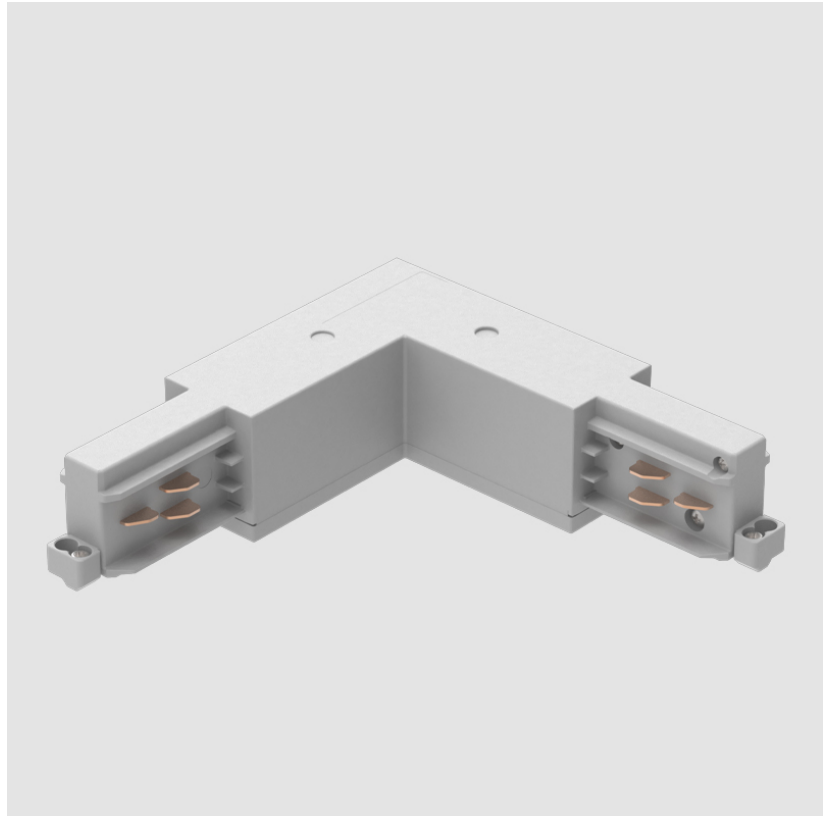

PROJECT	
TYPE	
NOTES	
QUANTITY	
DATE	

A3T216- COMPONENTS TRACK

STR3500-

DESCRIPTION

Track - 3-Circuit L-Connector, Inside Corner (Feedable)

GENERAL

Brand: Prolicht
Division: Architectural
Mounting Type: Track

PHYSICAL

Length (mm): 143
Length (in): 5 ⁵/₈
Width (mm): 32
Width (in): 1 ¹/₄
Height (mm): 38
Height (in): 1 ¹/₂
Fixture Finish: WHI / BLK / GRY
Fixture Material: Aluminum

RATINGS AND CERTIFICATIONS

Certified By: Certified for North American Standards
IP rating: IP20