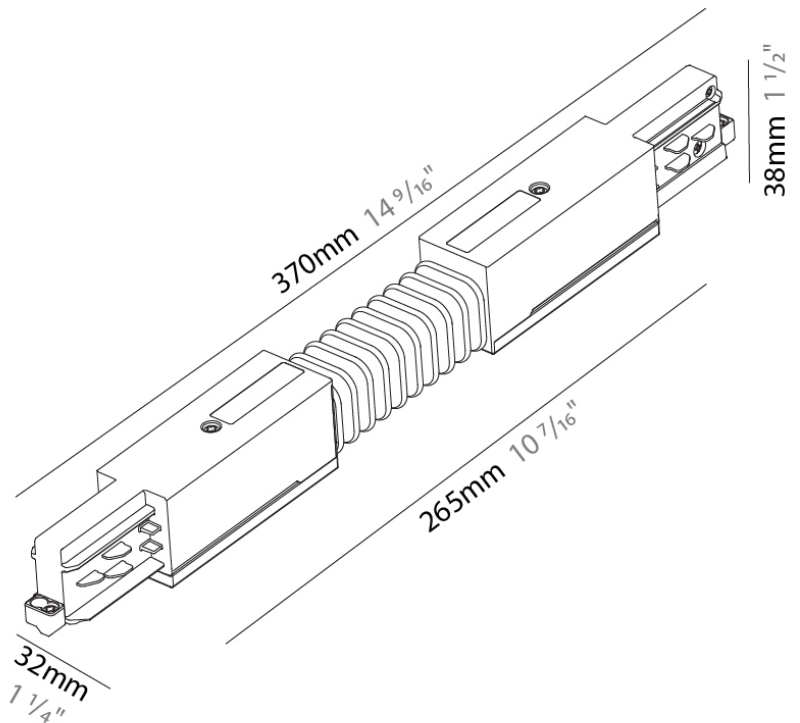

PROJECT	
TYPE	
NOTES	
QUANTITY	
DATE	

A3T216- COMPONENTS TRACK

STR2300-

DESCRIPTION

Track - Flexible Connector -

GENERAL

Brand: Prolicht

Division: Architectural

Mounting Type: Track

PHYSICAL

Length (mm): 370

Length (in): 14 ⁹/₁₆"

Width (mm): 32

Width (in): 1 ¹/₄"

Height (mm): 38

Height (in): 1 ⁵/₁₆"

Fixture Finish: WHI / BLK / GRY

Fixture Material: Aluminum

RATINGS AND CERTIFICATIONS

Certified By: Certified for North American Standards

IP rating: IP20