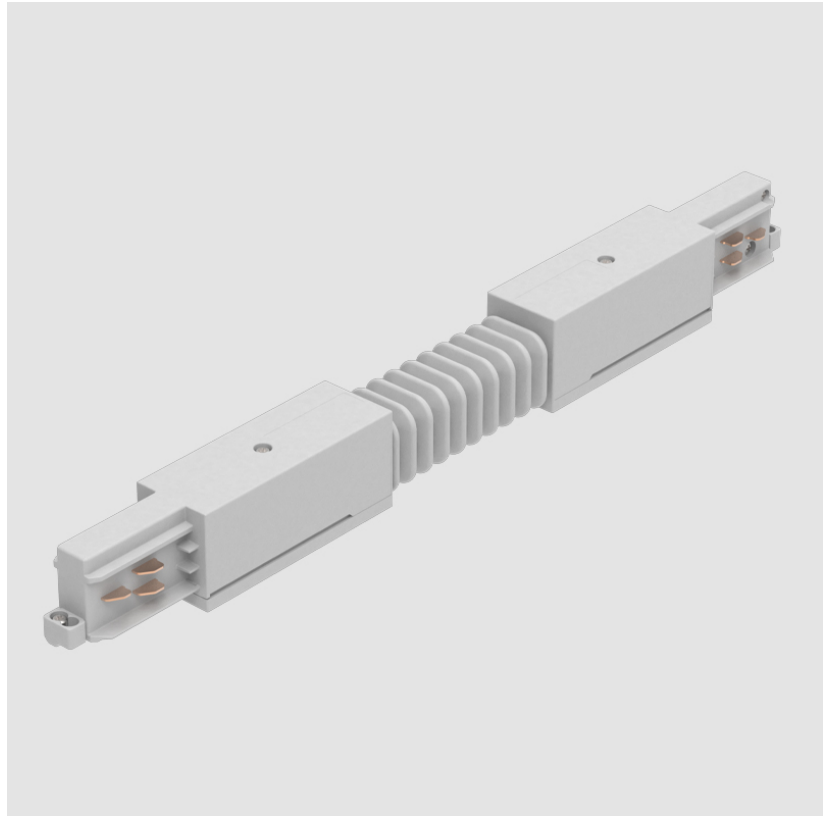

A3T216- COMPONENTS TRACK

STR1110-

DESCRIPTION

Track - End Feed - Right Side

GENERAL

Brand: Prolicht

Division: Architectural

Mounting Type: Track

Track - Flexible Connector -

GENERAL

Brand: Prolicht

Division: Architectural

Mounting Type: Track

PHYSICAL

Length (mm): 370

Length (in): 14 ⁹/₁₆"

Width (mm): 32

Width (in): 1 ¹/₄"

Height (mm): 38

Height (in): 1 ⁵/₁₆"

Fixture Finish: WHI / BLK / GRY

Fixture Material: Aluminum

RATINGS AND CERTIFICATIONS

Certified By: Certified for North American Standards

IP rating: IP20

PROJECT	
TYPE	
NOTES	
QUANTITY	
DATE	

A3T216- COMPONENTS TRACK

STR3400-

DESCRIPTION

Track - L-Connector, Outside Corner (Feedable) -

GENERAL

Brand: Prolicht