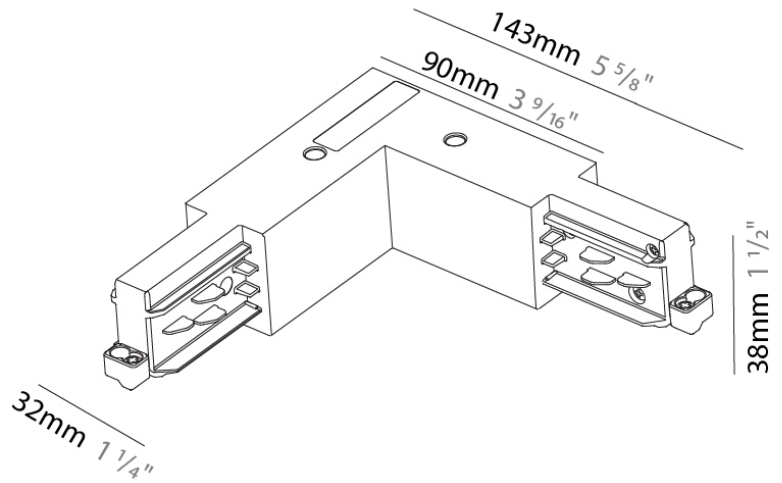

A3T217- COMPONENTS TRACK

STR3400-

DESCRIPTION

Track - L-Connector, Outside Corner (Feedable) -

GENERAL

Partner: Prolight

Division: Architectural

Installation: Track

PHYSICAL

Length (mm): 143

Length (in): 5 ⁵/₈

Width (mm): 32

Width (in): 1 ¹/₄

Height (mm): 38

Height (in): 1 ¹/₂

Fixture Finish: WHI / BLK / GRY

Fixture Material: Aluminum

RATINGS AND CERTIFICATIONS

Certified By: Certified for North American Standards

IP rating: IP20