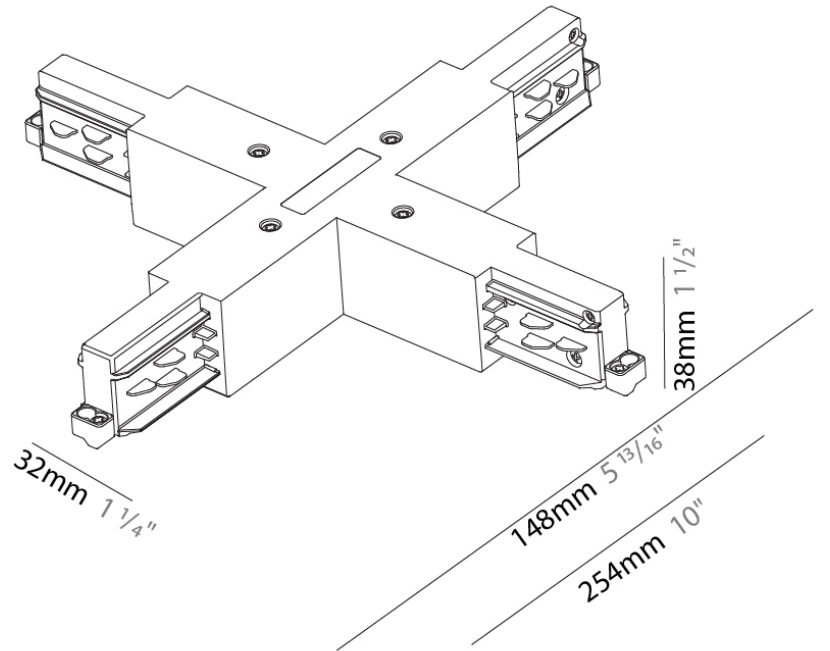

A3T217- COMPONENTS TRACK

STR380-

DESCRIPTION
Track - X-Connector (Feedable) -

GENERAL
Partner: Prolight
Division: Architectural
Installation: Track

PHYSICAL
Length (mm): 148
Length (in): 5 ¹³/₁₆"
Width (mm): 148
Width (in): 5 ¹³/₁₆"
Height (mm): 38
Height (in): 1 ¹/₂"
Fixture Finish: WHI / BLK / GRY
Fixture Material: Aluminum

RATINGS AND CERTIFICATIONS
Certified By: Certified for North American Standards
IP rating: IP20