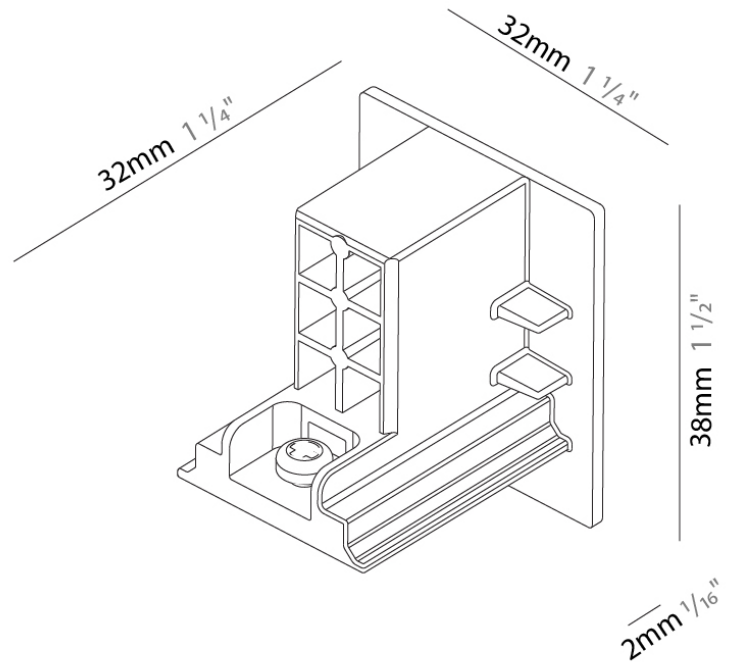

A3T217- COMPONENTS SURFACE

STR4100-

DESCRIPTION

Track - Surface - End Cap -

GENERAL

Brand: Prolicht

Division: Architectural

Mounting Type: Surface

PHYSICAL

Length (mm): 32

Length (in): 1 1/4

Width (mm): 32

Width (in): 1 1/4

Height (mm): 38

Height (in): 1 1/2

Fixture Finish: WHI / BLK / GRY

Fixture Material: Aluminum

RATINGS AND CERTIFICATIONS

Certified By: Certified for North American Standards

IP rating: IP20