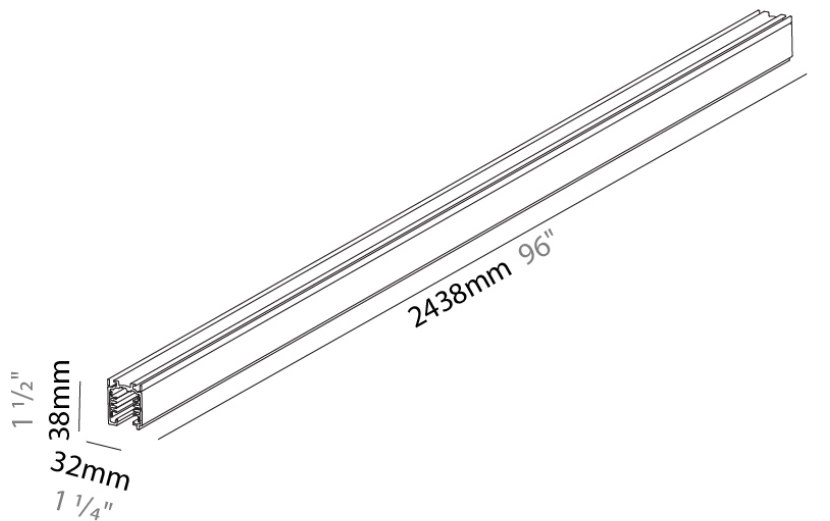

A3T217- COMPONENTS TRACK

STRS4800-

DESCRIPTION

Track - 8' Surface Mount 3-Circuit Track

GENERAL

Brand: Prolicht

Division: Architectural

Mounting Type: Track

PHYSICAL

Shape: Rectangle

Length (mm): 2438

Length (in): 96"

Width (mm): 32

Width (in): 1 1/4"

Height (mm): 38

Height (in): 1 1/2"

Fixture Finish: WHI / BLK / GRY

Fixture Material: Aluminum

ELECTRICAL

Driver Included: No

RATINGS AND CERTIFICATIONS

Certified By: Certified for North American Standards

IP rating: IP20