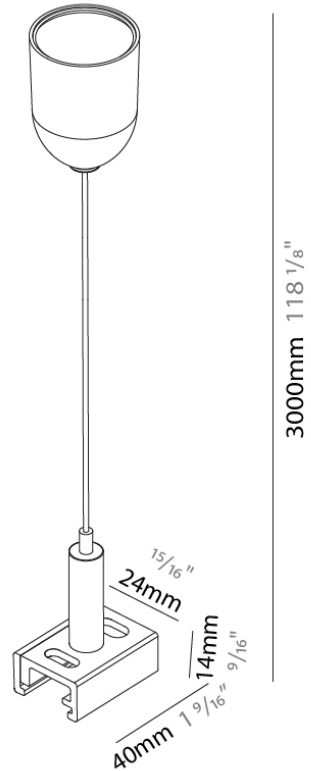

A3T217- COMPONENTS TRACK

PROJECT	
TYPE	
NOTES	
QUANTITY	
DATE	

STR510-

DESCRIPTION
Track - Suspension Cable Kit 3000mm -

GENERAL
Partner: Prolight
Division: Architectural
Installation: Track

PHYSICAL
Fixture Finish: WHI / BLK / GRY
Fixture Material: Aluminum

RATINGS AND CERTIFICATIONS
Certified By: Certified for North American Standards
IP rating: IP20