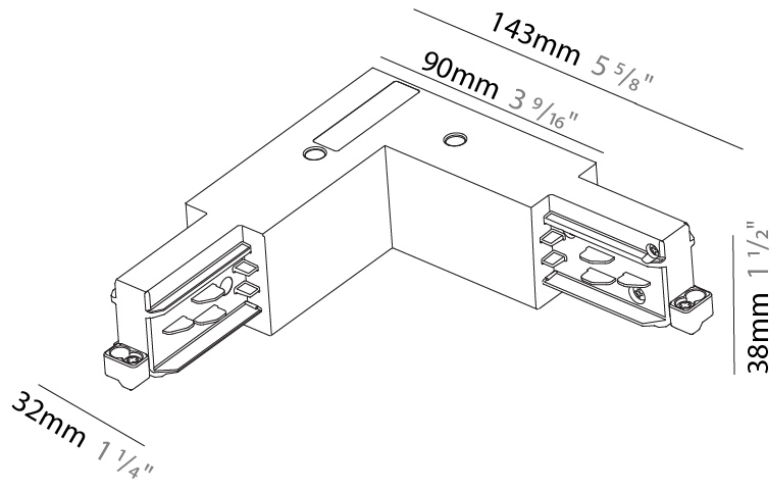

PROJECT	
TYPE	
NOTES	
QUANTITY	
DATE	

A3T217- COMPONENTS TRACK

STR3400-

DESCRIPTION

Track - L-Connector, Outside Corner (Feedable) -

GENERAL

Brand: Prolicht
Division: Architectural
Mounting Type: Track

PHYSICAL

Length (mm): 143
Length (in): 5 ⁵/₈
Width (mm): 32
Width (in): 1 ¹/₄
Height (mm): 38
Height (in): 1 ¹/₂
Fixture Finish: WHI / BLK / GRY
Fixture Material: Aluminum

RATINGS AND CERTIFICATIONS

Certified By: Certified for North American Standards
IP rating: IP20