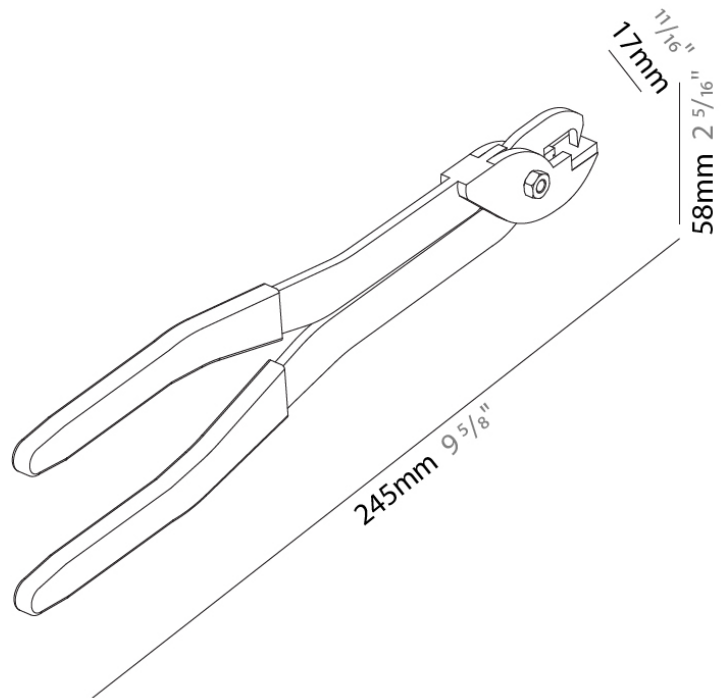

PROJECT	_____
TYPE	_____
NOTES	_____
QUANTITY	_____
DATE	_____

A3T217- COMPONENTS TRACK

STRV120

DESCRIPTION

Cutting Tool for Track Conductors

GENERAL

Partner: Prolight

Division: Architectural

Installation: Track

PHYSICAL

Length (mm): 245

Length (in): 9 ⁵/₈

Height (mm): 58

Height (in): 2 ⁵/₁₆

Fixture Material: Aluminum

ELECTRICAL

Driver Included: No

RATINGS AND CERTIFICATIONS

Certified By: Certified for North American Standards

IP rating: IP20