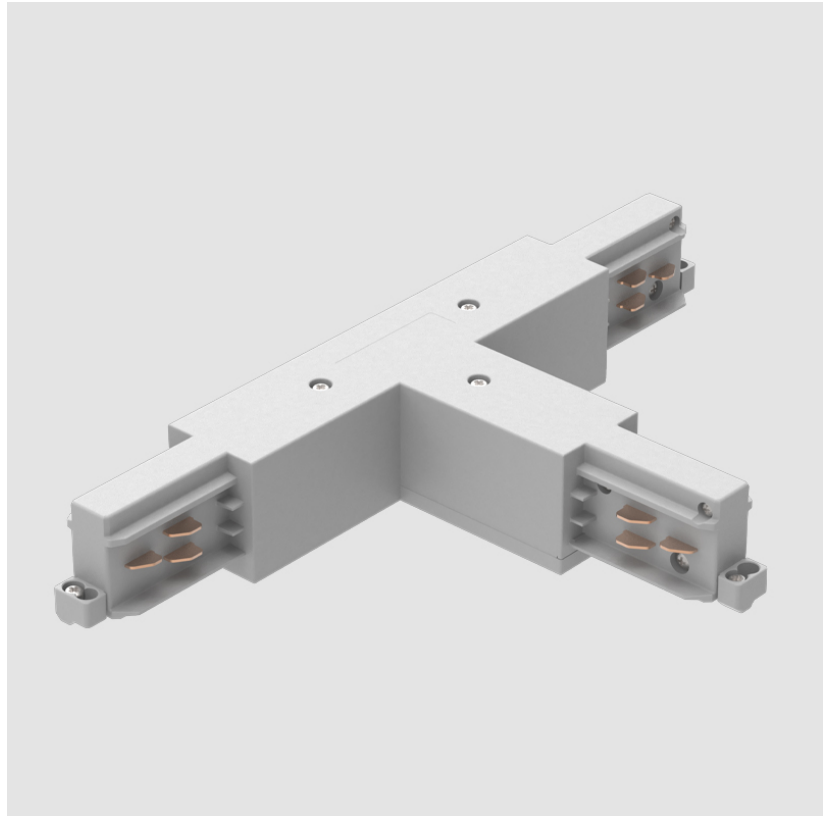

A3T217- COMPONENTS TRACK

STR1110-

DESCRIPTION

Track - End Feed - Right Side

GENERAL

Brand: Prolicht

Division: Architectural

Mounting Type: Track

Certified By: Certified for North American Standards
 IP rating: IP20

A3T217- COMPONENTS TRACK

STR40001-

DESCRIPTION

Track - T-Connector, Outside (Feedable) -

GENERAL

Brand: Prolicht
Division: Architectural
Mounting Type: Track

PHYSICAL

Length (mm): 254
Length (in): 10
Width (mm): 143
Width (in): 5 ⁵/₈
Height (mm): 38
Height (in): 1 ¹/₂
Fixture Finish: WHI / BLK / GRY
Fixture Material: Aluminum

RATINGS AND CERTIFICATIONS

Certified By: Certified for North American Standards
IP rating: IP20