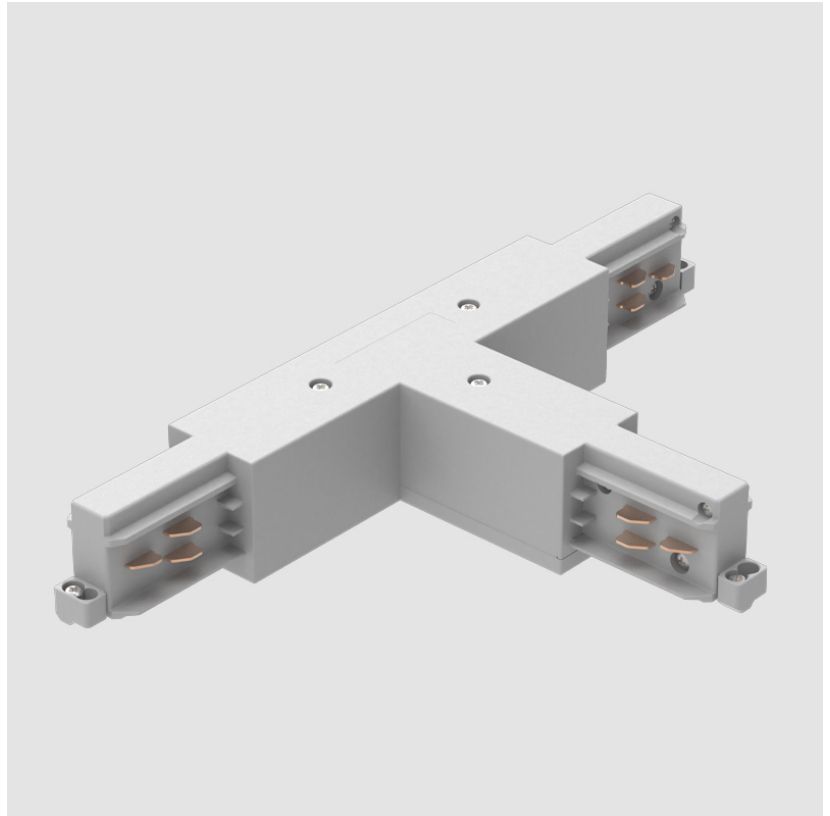

A3T217- COMPONENTS TRACK

STR40001-

DESCRIPTION

Track - T-Connector, Outside (Feedable) -

GENERAL

Partner: Prolicht

Division: Architectural

Installation: Track

PHYSICAL

Length (mm): 254

Length (in): 10

Width (mm): 143

Width (in): 5 ⁵/₈

Height (mm): 38

Height (in): 1 ¹/₂

Fixture Finish: WHI / BLK / GRY

Fixture Material: Aluminum

RATINGS AND CERTIFICATIONS

Certified By: Certified for North American Standards

IP rating: IP20