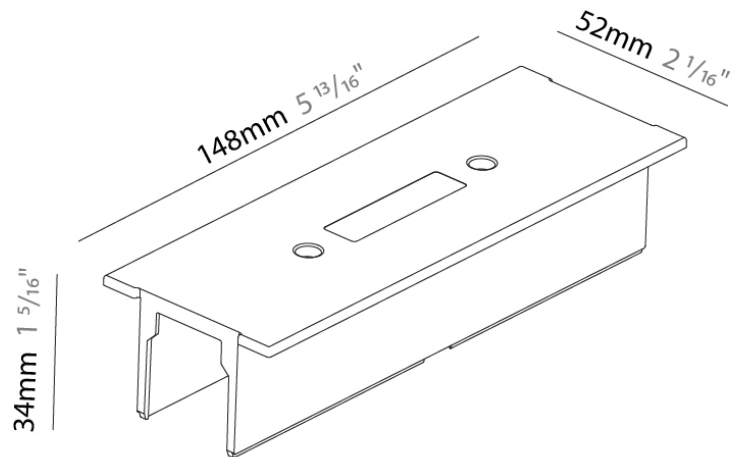

A3T217- COMPONENTS TRACK

STR9010R-

DESCRIPTION

Track - Cover Mid Power Supply

GENERAL

Partner: Prolight

Division: Architectural

Installation: Track

PHYSICAL

Length (mm): 148

Length (in): 5 ¹³/₁₆

Width (mm): 52

Width (in): 2 ¹/₁₆

Height (mm): 34

Height (in): 1 ⁵/₁₆

Fixture Finish: WHI / BLK / GRY

Fixture Material: Aluminum