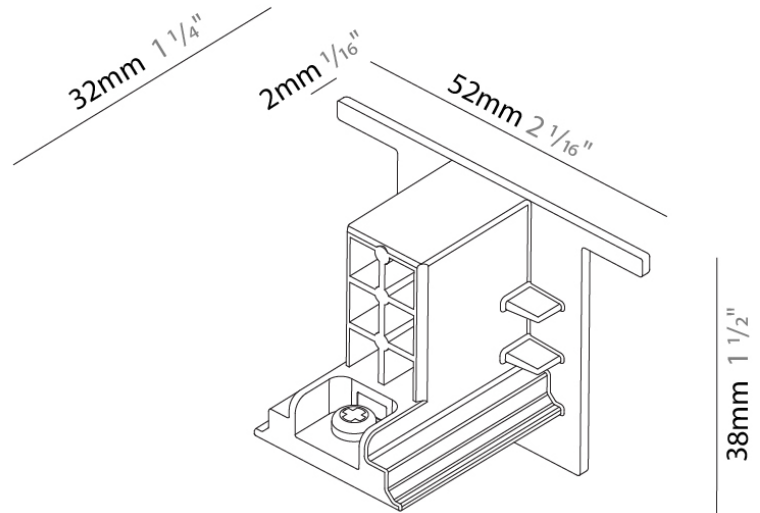

A3T217- COMPONENTS SURFACE

STRR4100-

DESCRIPTION

Track - Recessed - End Cap -

GENERAL

Partner: Prolicht

Division: Architectural

Installation: Surface

PHYSICAL

Length (mm): 32

Length (in): 1 1/4

Width (mm): 32

Width (in): 1 1/4

Height (mm): 38

Height (in): 1 1/2

Fixture Finish: WHI / BLK / GRY

Fixture Material: Aluminum

RATINGS AND CERTIFICATIONS

Certified By: Certified for North American Standards

IP rating: IP20