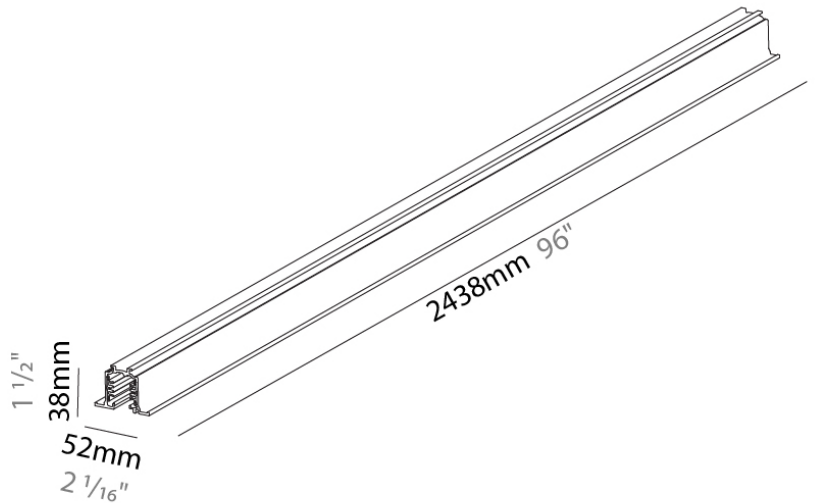

A3T217- COMPONENTS TRACK

STRR4800-

DESCRIPTION

Track - 8' Recessed Mount 3-Circuit Track

GENERAL

Partner: Prolight

Division: Architectural

Installation: Track

PHYSICAL

Shape: Rectangle

Length (mm): 2438

Length (in): 96

Width (mm): 32

Width (in): 1 1/4

Height (mm): 38

Height (in): 1 1/2

Fixture Finish: WHI / BLK / GRY

Fixture Material: Aluminum

RATINGS AND CERTIFICATIONS

Certified By: Certified for North American Standards

IP rating: IP20