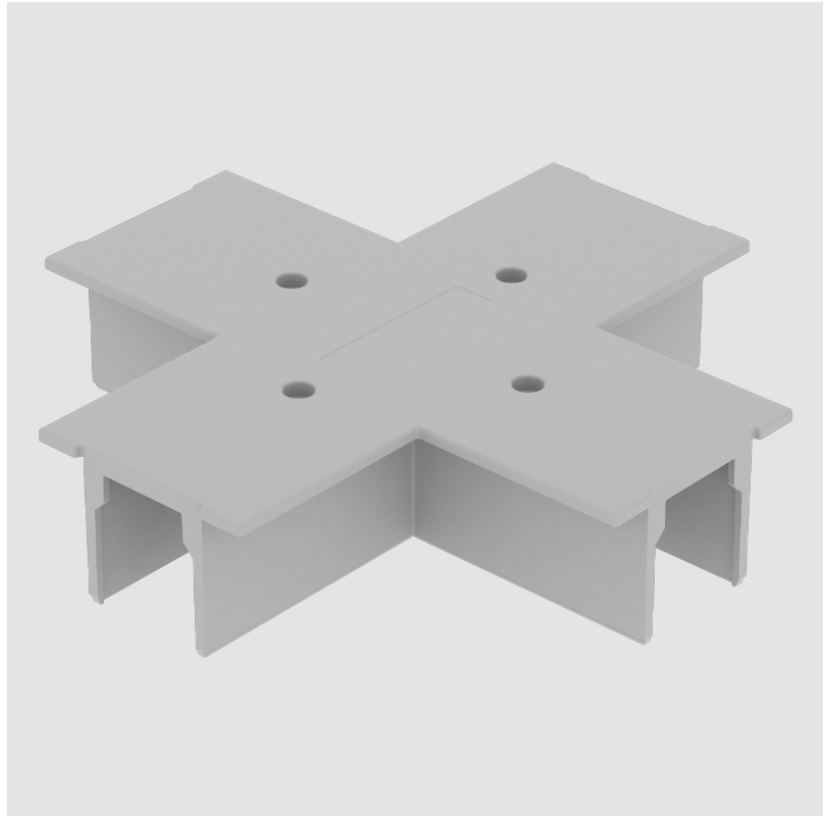

A3T217- COMPONENTS TRACK

STR9017R-

DESCRIPTION
Track - Cover Cross Connector

GENERAL
Brand: Prolicht
Division: Architectural
Mounting Type: Track

PHYSICAL
Length (mm): 148
Length (in): 5 ¹³/₁₆"
Width (mm): 148
Width (in): 5 ¹³/₁₆"
Height (mm): 34
Height (in): 1 ⁵/₁₆"
Fixture Finish: WHI / BLK / GRY
Fixture Material: Aluminum