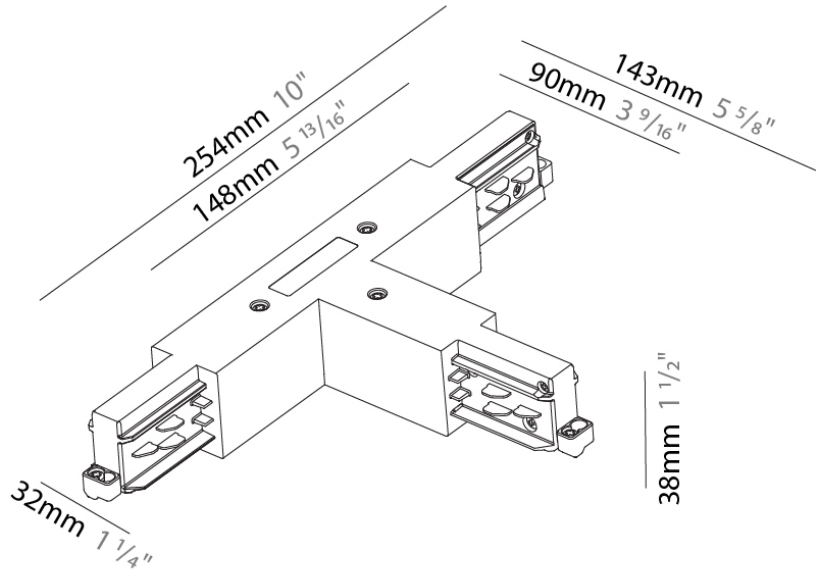

IP rating: IP20

PROJECT	
TYPE	
NOTES	
QUANTITY	
DATE	

A3T217- COMPONENTS TRACK

STR141-

DESCRIPTION
Track - Central Feed -

GENERAL
Partner: Prolight
Division: Architectural
Installation: Track

PHYSICAL
Length (mm): 254
Length (in): 10
Width (mm): 32
Width (in): 1 1/4
Height (mm): 38
Height (in): 1 5/16
Fixture Finish: WHI / BLK / GRY
Fixture Material: Aluminum

Division: Architectural

Installation: Track

PHYSICAL

Length (mm): 254

Length (in): 10

Width (mm): 143

Width (in): 5 ¹³/₁₆

Height (mm): 38

Height (in): 1 ¹/₂

Fixture Finish: WHI / BLK / GRY

Fixture Material: Aluminum

RATINGS AND CERTIFICATIONS

Certified By: Certified for North American Standards

IP rating: IP20

A3T217- COMPONENTS TRACK

STR40001-

Length (in): 10

Width (mm): 143

Width (in): 5 ⁵/₈

Height (mm): 38

Height (in): 1 ¹/₂

Fixture Finish: WHI / BLK / GRY

Fixture Material: Aluminum

RATINGS AND CERTIFICATIONS