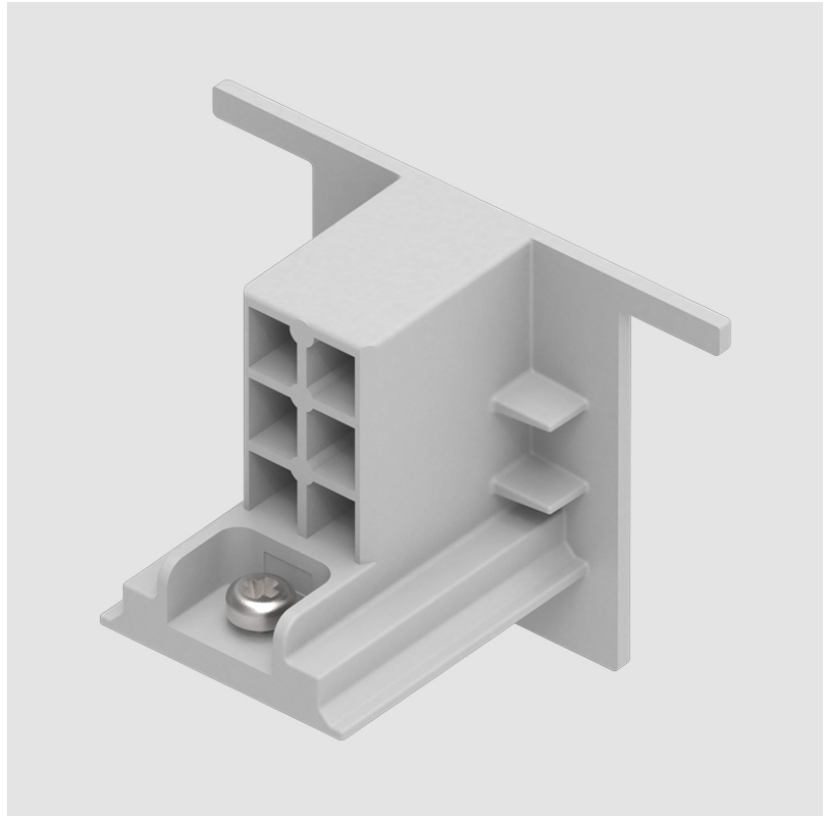

A3T217- COMPONENTS SURFACE

STRR4100-

DESCRIPTION

Track - Recessed - End Cap -

GENERAL

Brand: Prolicht

Division: Architectural

Mounting Type: Surface

PHYSICAL

Length (mm): 32

Length (in): 1 ¼

Width (mm): 32

Width (in): 1 ¼

Height (mm): 38

Height (in): 1 ½

Fixture Finish: WHI / BLK / GRY

Fixture Material: Aluminum

RATINGS AND CERTIFICATIONS

Certified By: Certified for North American Standards

IP rating: IP20