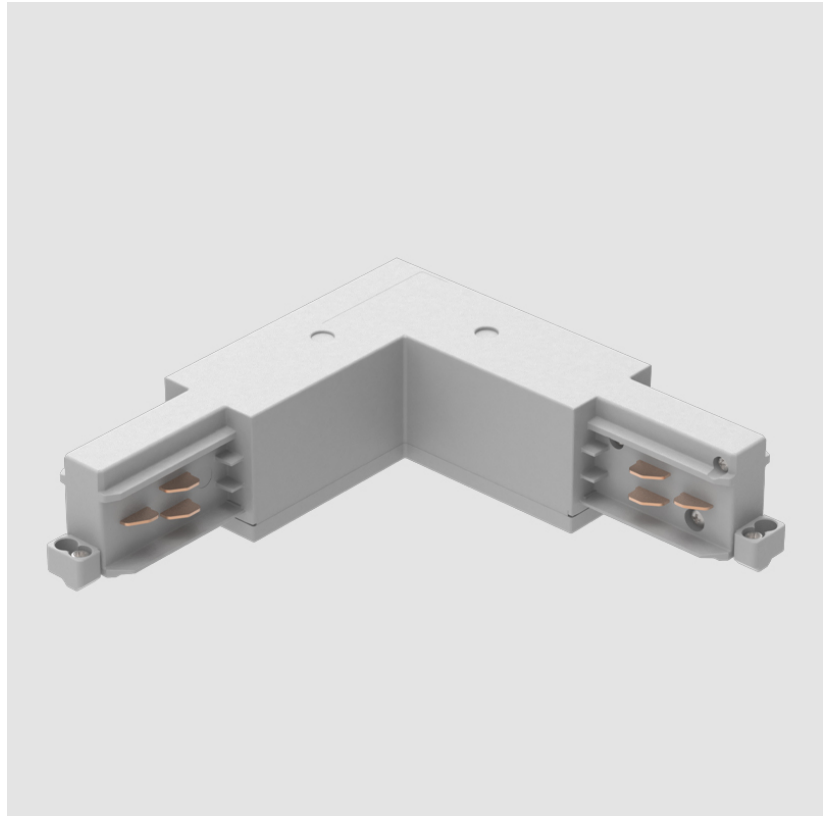

PROJECT	
TYPE	
NOTES	
QUANTITY	
DATE	

A3T217- COMPONENTS TRACK

STR3400-

DESCRIPTION

Track - L-Connector, Outside Corner (Feedable) -

GENERAL

Brand: Prolicht
Division: Architectural
Mounting Type: Track

PHYSICAL

Length (mm): 143
Length (in): 5 ⁵/₈
Width (mm): 32
Width (in): 1 ¹/₄
Height (mm): 38
Height (in): 1 ¹/₂
Fixture Finish: WHI / BLK / GRY
Fixture Material: Aluminum

RATINGS AND CERTIFICATIONS

Certified By: Certified for North American Standards
IP rating: IP20