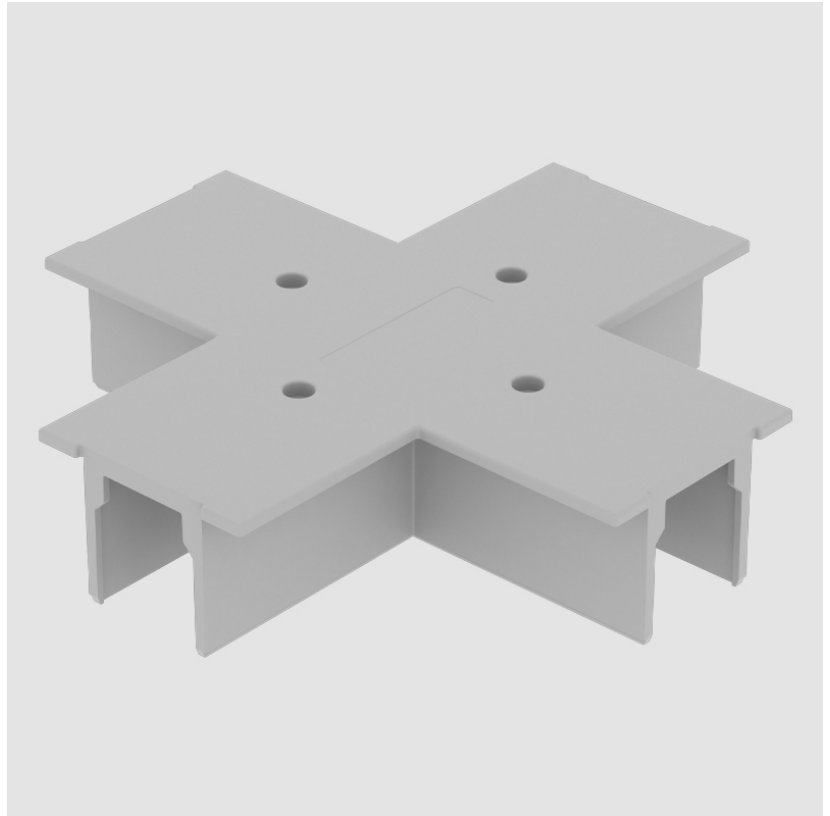

A

A3T217- COMPONENTS TRACK

STR9017R-

DESCRIPTION
 Track - Cover Cross Connector

GENERAL
 Partner: Prolight
 Division: Architectural
 Installation: Track

PHYSICAL
 Length (mm): 148
 Length (in): 5 ¹³/₁₆"
 Width (mm): 148
 Width (in): 5 ¹³/₁₆"
 Height (mm): 34
 Height (in): 1 ⁵/₁₆"
 Fixture Finish: WHI / BLK / GRY
 Fixture Material: Aluminum