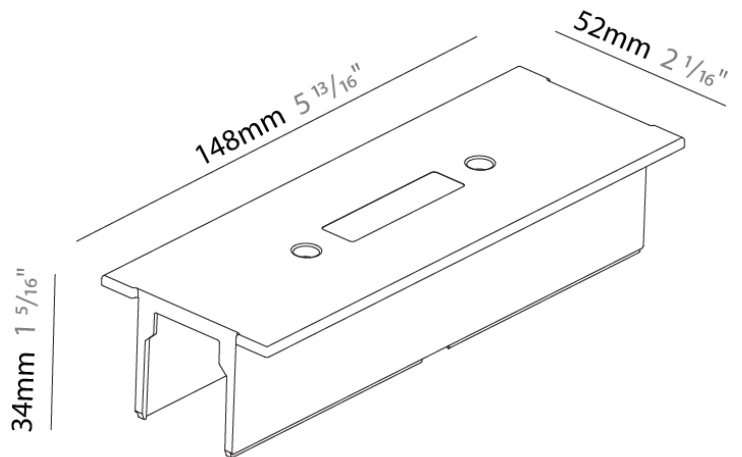

A3T217- COMPONENTS TRACK

STR9010R-

DESCRIPTION

Track - Cover Mid Power Supply

GENERAL

Brand: Prolicht

Division: Architectural

Mounting Type: Track

PHYSICAL

Length (mm): 148

Length (in): 5 ¹³/₁₆

Width (mm): 52

Width (in): 2 ¹/₁₆

Height (mm): 34

Height (in): 1 ⁵/₁₆

Fixture Finish: WHI / BLK / GRY

Fixture Material: Aluminum