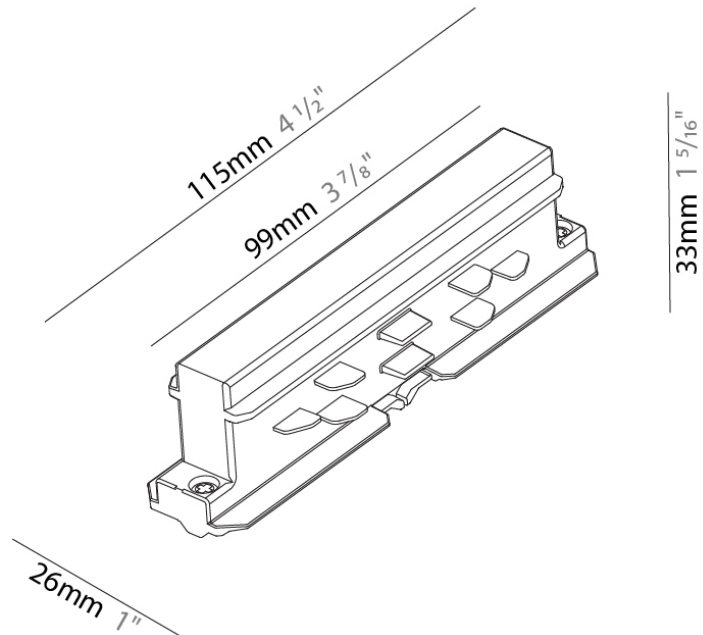

PROJECT	_____
TYPE	_____
NOTES	_____
QUANTITY	_____
DATE	_____

A3T217- COMPONENTS TRACK

STR2100-

DESCRIPTION

Track - Straight Connector -

GENERAL

Partner: Prolicht

Division: Architectural

Installation: Track

PHYSICAL

Length (mm): 115

Length (in): 4 1/2"

Width (mm): 26

Width (in): 1"

Height (mm): 33

Height (in): 1 5/16"

Fixture Finish: WHI / BLK / GRY

Fixture Material: Aluminum

RATINGS AND CERTIFICATIONS

Certified By: Certified for North American Standards

IP rating: IP20

A