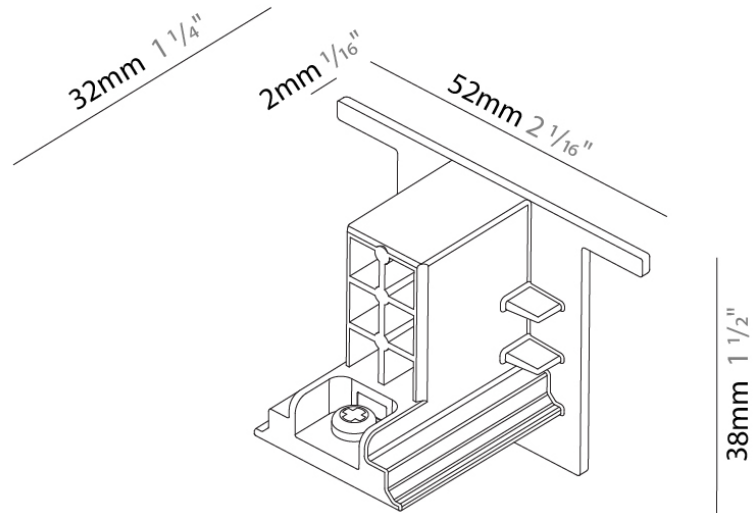

A3T217- COMPONENTS SURFACE

STRR4100-

DESCRIPTION

Track - Recessed - End Cap -

GENERAL

Brand: Prolicht

Division: Architectural

Mounting Type: Surface

PHYSICAL

Length (mm): 32

Length (in): 1 ¼

Width (mm): 32

Width (in): 1 ¼

Height (mm): 38

Height (in): 1 ½

Fixture Finish: WHI / BLK / GRY

Fixture Material: Aluminum

RATINGS AND CERTIFICATIONS

Certified By: Certified for North American Standards

IP rating: IP20