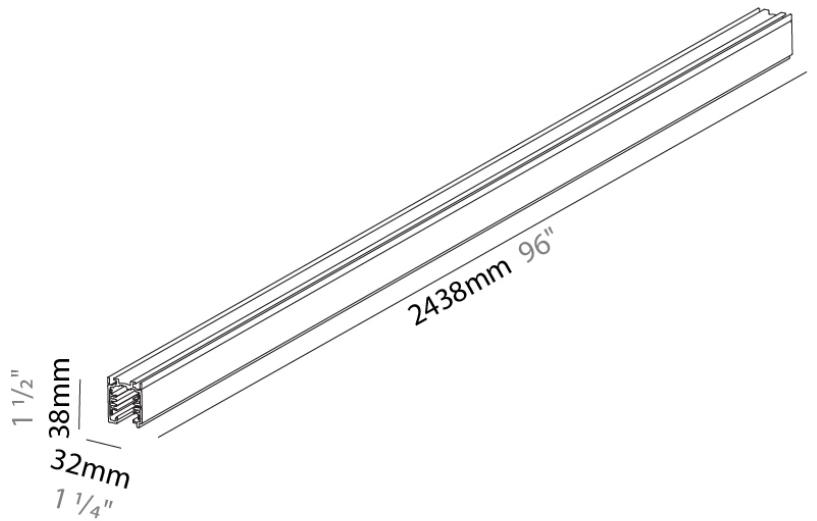

A3T217- COMPONENTS TRACK

STRS4800-

DESCRIPTION

Track - 8' Surface Mount 3-Circuit Track - 120V

GENERAL

Partner: Prolicht

Division: Architectural

Installation: Track

PHYSICAL

Shape: Rectangle

Length (mm): 2438

Length (in): 96"

Width (mm): 32

Width (in): 1 1/4"

Height (mm): 38

Height (in): 1 1/2"

Fixture Finish: WHI / BLK / GRY

Fixture Material: Aluminum

ELECTRICAL

Driver Included: No

RATINGS AND CERTIFICATIONS

Certified By: Certified for North American Standards

IP rating: IP20