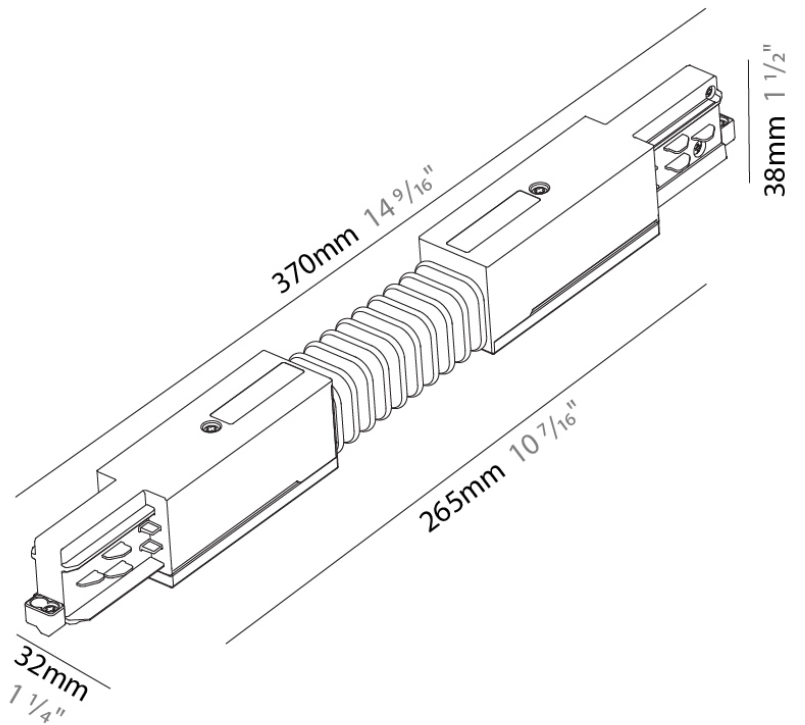

Width (mm): 26

Width (in): 1"

Height (mm): 33

Height (in): 1 5/16"

Fixture Finish: WHI / BLK / GRY

Fixture Material: Aluminum

RATINGS AND CERTIFICATIONS

Certified By: Certified for North American Standards

Height (mm): 38

Height (in): 1 ⁵/₁₆"

Fixture Finish: WHI / BLK / GRY

Fixture Material: Aluminum

RATINGS AND CERTIFICATIONS

Certified By: Certified for North American Standards

IP rating: IP20

A