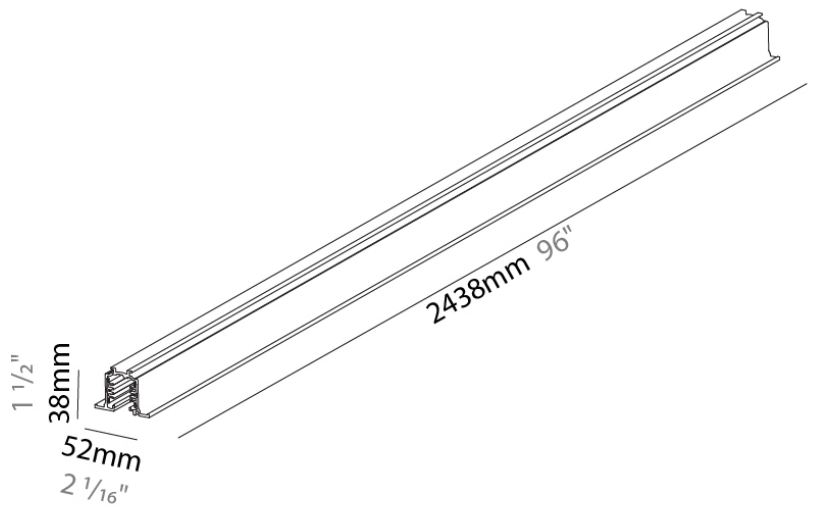

A3T217- COMPONENTS TRACK

STRR4800-

DESCRIPTION

Track - 8' Recessed Mount 3-Circuit Track - Gray

GENERAL

Brand: Prolicht
Division: Architectural
Mounting Type: Track

PHYSICAL

Shape: Rectangle
Length (mm): 2438
Length (in): 96
Width (mm): 32
Width (in): 1 1/4
Height (mm): 38
Height (in): 1 1/2
Fixture Finish: WHI / BLK / GRY
Fixture Material: Aluminum

RATINGS AND CERTIFICATIONS

Certified By: Certified for North American Standards
IP rating: IP20