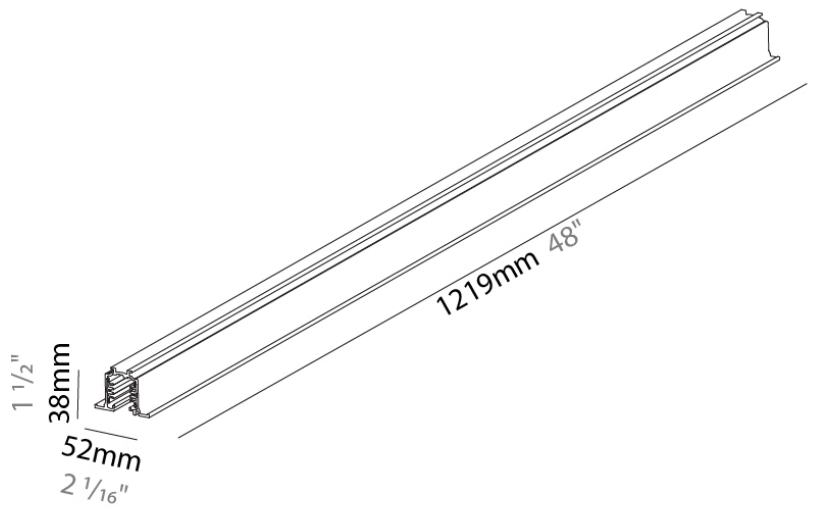

A3T217- COMPONENTS TRACK

STRR4400-

DESCRIPTION

Track - 4' Recessed Mount 3-Circuit Track

GENERAL

Partner: Prolight

Division: Architectural

Installation: Track

PHYSICAL

Shape: Rectangle

Length (mm): 1219

Length (in): 48

Width (mm): 32

Width (in): 1 1/4

Height (mm): 38

Height (in): 1 1/2

Fixture Finish: WHI / BLK / GRY

Fixture Material: Aluminum

RATINGS AND CERTIFICATIONS

Certified By: Certified for North American Standards

IP rating: IP20