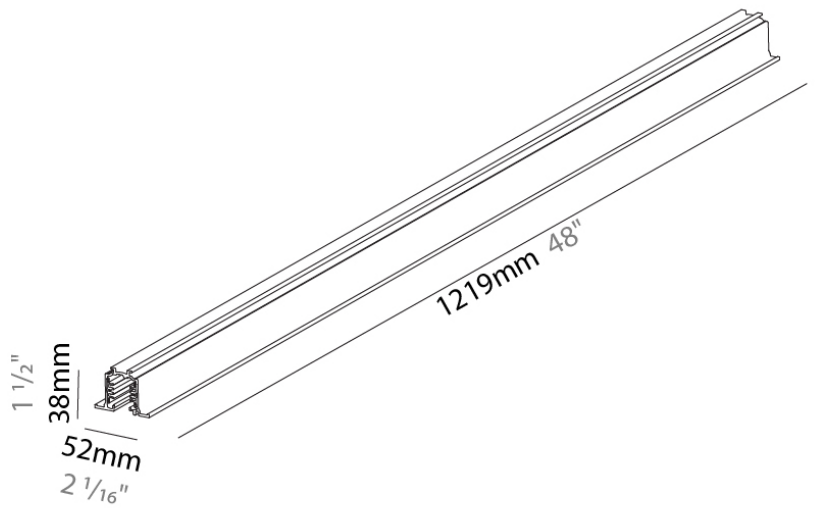

PROJECT	
TYPE	
NOTES	
QUANTITY	
DATE	

A3T217- COMPONENTS TRACK

STRR4400-

DESCRIPTION

Track - 4' Recessed Mount 3-Circuit Track - Gray

GENERAL

Brand: Prolicht
Division: Architectural
Mounting Type: Track

PHYSICAL

Shape: Rectangle
Length (mm): 1219
Length (in): 48
Width (mm): 32
Width (in): 1 1/4
Height (mm): 38
Height (in): 1 1/2
Fixture Finish: WHI / BLK / GRY
Fixture Material: Aluminum

RATINGS AND CERTIFICATIONS

Certified By: Certified for North American Standards
IP rating: IP20