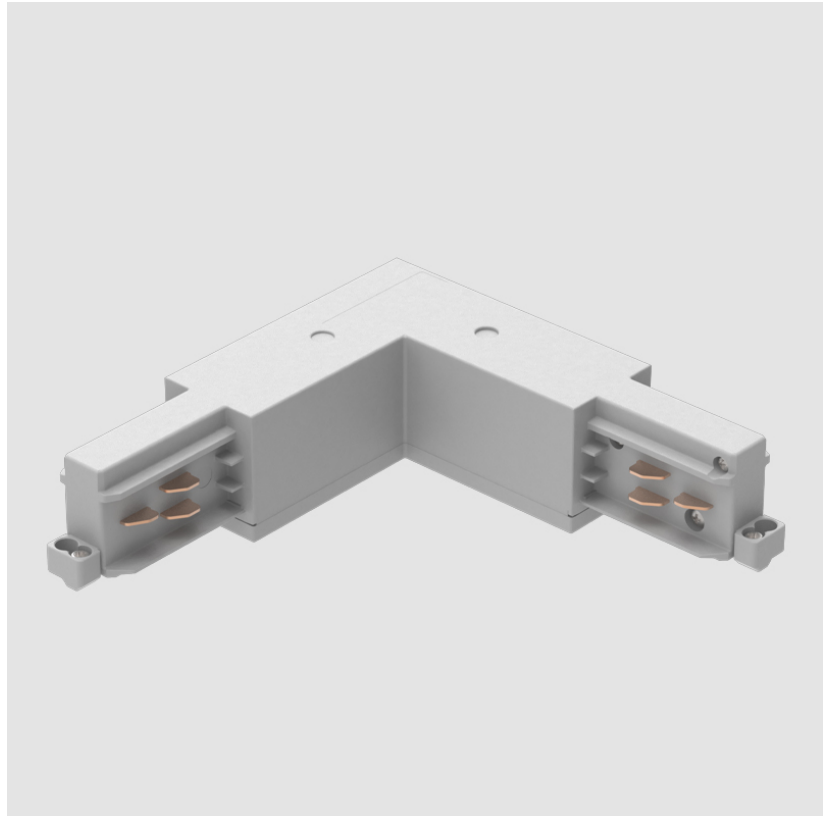

A3T217- COMPONENTS TRACK

STR3400-

DESCRIPTION

Track - L-Connector, Outside Corner (Feedable) -

GENERAL

Partner: Prolight

Division: Architectural

Installation: Track

PHYSICAL

Length (mm): 143

Length (in): 5 ⁵/₈

Width (mm): 32

Width (in): 1 ¹/₄

Height (mm): 38

Height (in): 1 ¹/₂

Fixture Finish: WHI / BLK / GRY

Fixture Material: Aluminum

RATINGS AND CERTIFICATIONS

Certified By: Certified for North American Standards

IP rating: IP20

A3T217- COMPONENTS TRACK

STR3500-

DESCRIPTION

Track - 3-Circuit L-Connector, Inside Corner (Feedable)