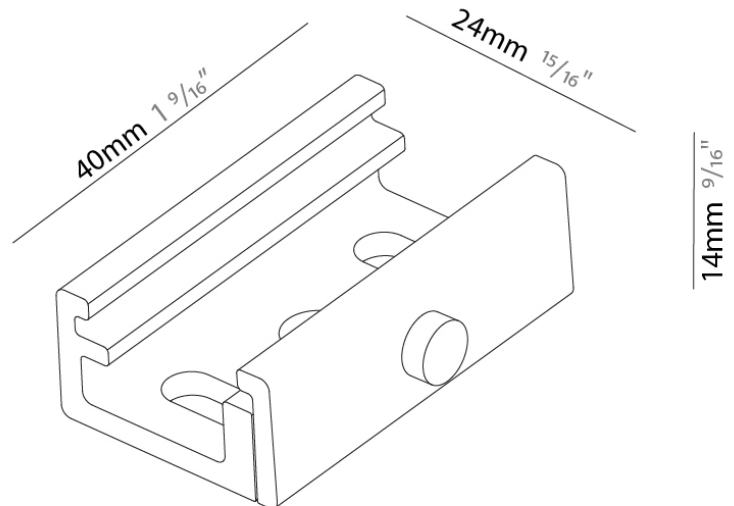

A3T217- COMPONENTS TRACK

STR512-

DESCRIPTION

Track - Ceiling Mounting Bracket

GENERAL

Partner: Prolicht

Division: Architectural

Installation: Track

PHYSICAL

Length (mm): 40

Length (in): $1 \frac{9}{16}$

Width (mm): 24

Width (in): $15/16$

Height (mm): 14

Height (in): $9/16$

Fixture Finish: WHI / BLK

Fixture Material: Aluminum

RATINGS AND CERTIFICATIONS

Certified By: Certified for North American Standards

IP rating: IP20