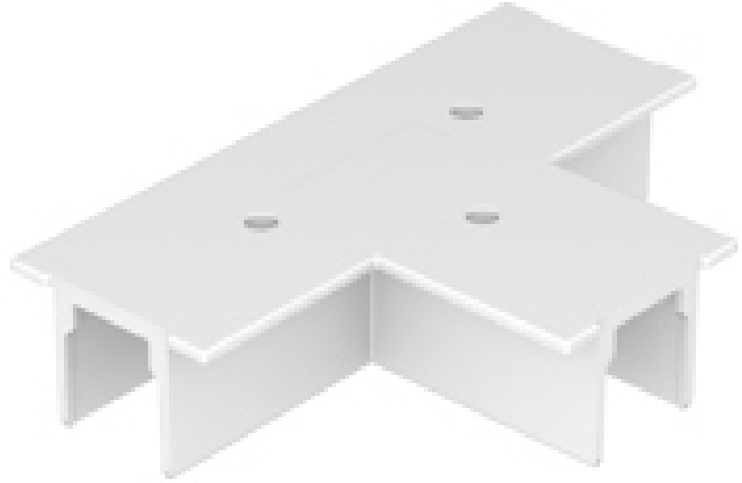

A3T217- COMPONENTS TRACK

PROJECT _____

TYPE _____

NOTES _____

QUANTITY _____

DATE _____

STR9013R-

DESCRIPTION

Track - Cover T-Connector

GENERAL

Brand: Prolicht

Division: Architectural

Mounting Type: Track

PHYSICAL

Length (mm): 148

Length (in): 5 ¹³/₁₆

Width (mm): 100

Width (in): 3 ¹⁵/₁₆

Height (mm): 34

Height (in): 1 ⁵/₁₆

Fixture Finish: WHI / BLK / GRY

Fixture Material: Aluminum