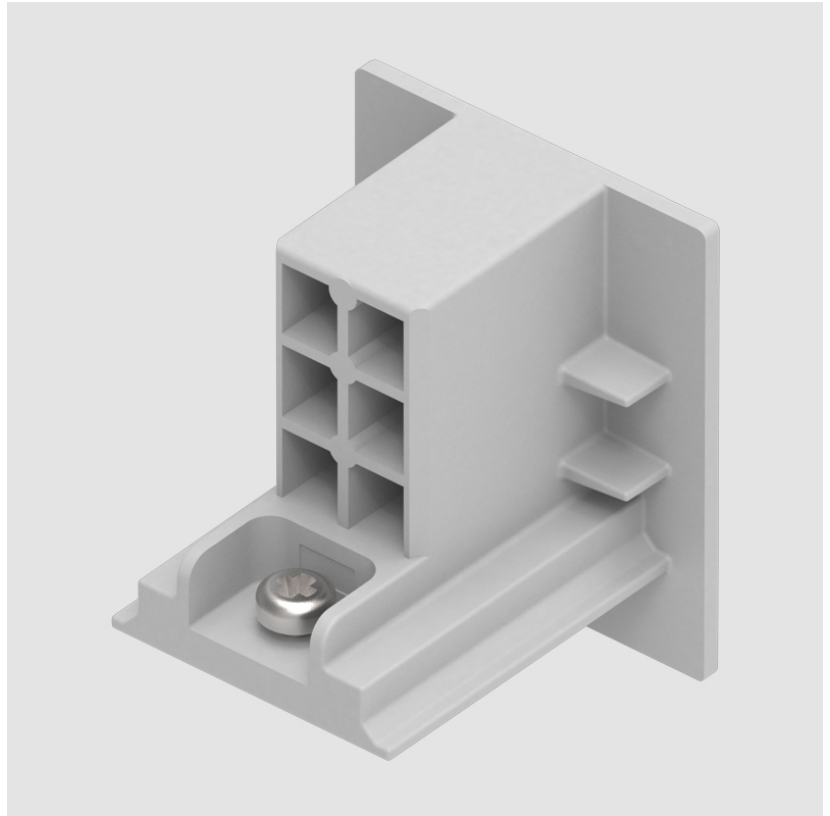

Height (in): 1 ½

Fixture Finish: WHI / BLK / GRY

Fixture Material: Aluminum

RATINGS AND CERTIFICATIONS

Certified By: Certified for North American Standards

IP rating: IP20

A3T217- COMPONENTS TRACK

PROJECT	
TYPE	
NOTES	
QUANTITY	
DATE	