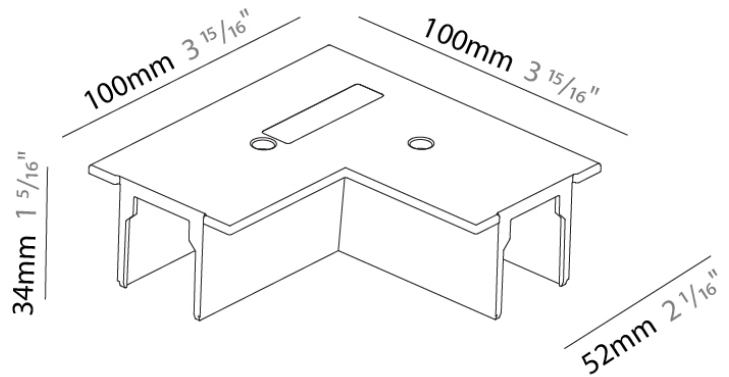

A3T217- COMPONENTS TRACK

STR9011R-

DESCRIPTION

Track - Cover Corner Connector

GENERAL

Brand: Prolicht

Division: Architectural

Mounting Type: Track

PHYSICAL

Length (mm): 100

Length (in): 3 ¹⁵/₁₆"

Width (mm): 100

Width (in): 3 ¹⁵/₁₆"

Height (mm): 34

Height (in): 1 ⁵/₁₆"

Fixture Finish: WHI / BLK / GRY

Fixture Material: Aluminum