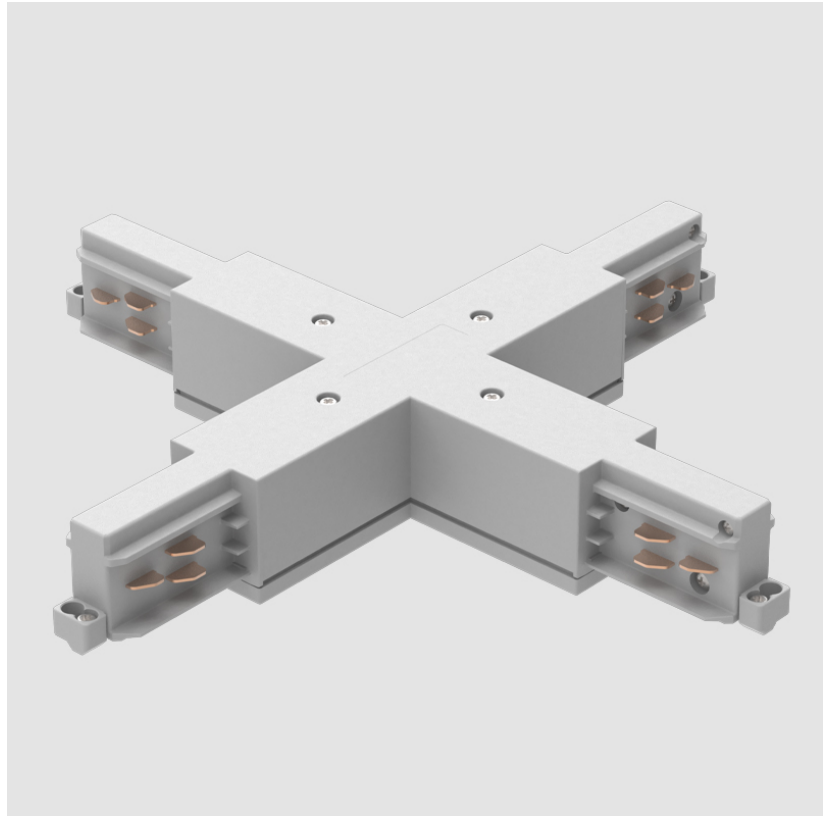

A3T217- COMPONENTS TRACK

STR380-

DESCRIPTION
Track - X-Connector (Feedable) -

GENERAL
Partner: Prolight
Division: Architectural
Installation: Track

PHYSICAL
Length (mm): 148
Length (in): 5 ¹³/₁₆"
Width (mm): 148
Width (in): 5 ¹³/₁₆"
Height (mm): 38
Height (in): 1 ¹/₂"
Fixture Finish: WHI / BLK / GRY
Fixture Material: Aluminum

RATINGS AND CERTIFICATIONS
Certified By: Certified for North American Standards
IP rating: IP20