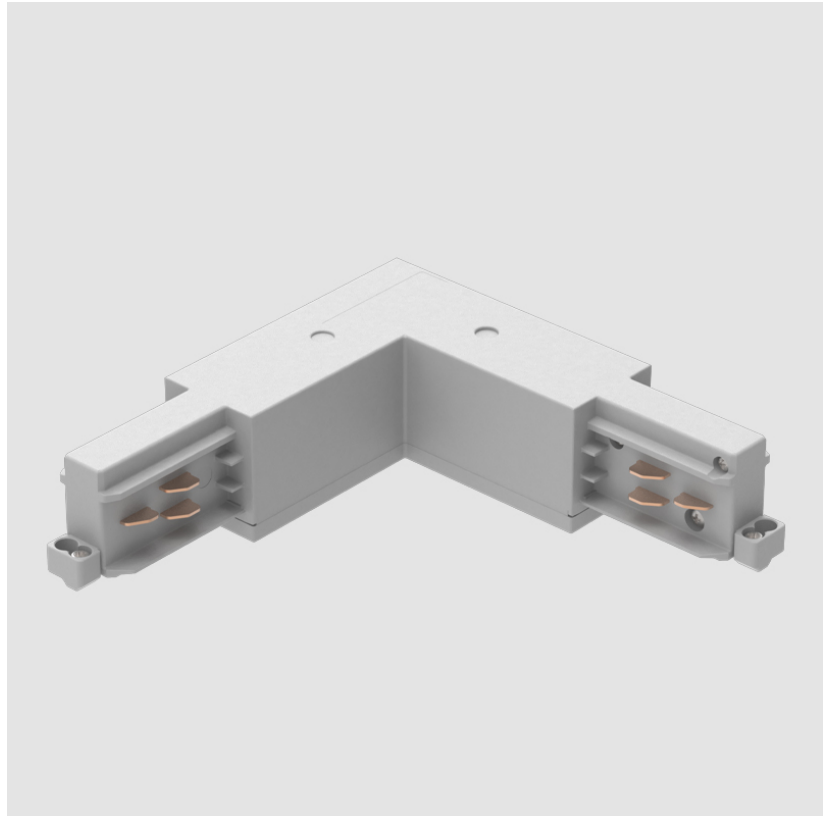

PROJECT	
TYPE	
NOTES	
QUANTITY	
DATE	

A3T217- COMPONENTS TRACK

STR3500-

DESCRIPTION

Track - 3-Circuit L-Connector, Inside Corner (Feedable)

GENERAL

Brand: Prolicht
Division: Architectural
Mounting Type: Track

PHYSICAL

Length (mm): 143
Length (in): 5 ⁵/₈
Width (mm): 32
Width (in): 1 ¹/₄
Height (mm): 38
Height (in): 1 ¹/₂
Fixture Finish: WHI / BLK / GRY
Fixture Material: Aluminum

RATINGS AND CERTIFICATIONS

Certified By: Certified for North American Standards
IP rating: IP20