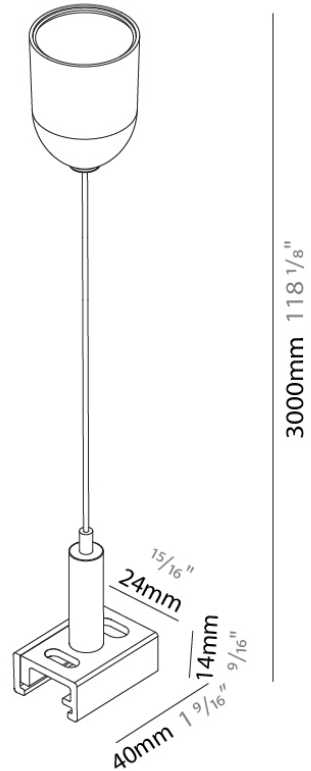

A3T217- COMPONENTS TRACK

PROJECT	
TYPE	
NOTES	
QUANTITY	
DATE	

STR510-

DESCRIPTION
Track - Suspension Cable Kit 3000mm -

GENERAL
Brand: Prolicht
Division: Architectural
Mounting Type: Track

PHYSICAL
Fixture Finish: WHI / BLK / GRY
Fixture Material: Aluminum

RATINGS AND CERTIFICATIONS
Certified By: Certified for North American Standards
IP rating: IP20