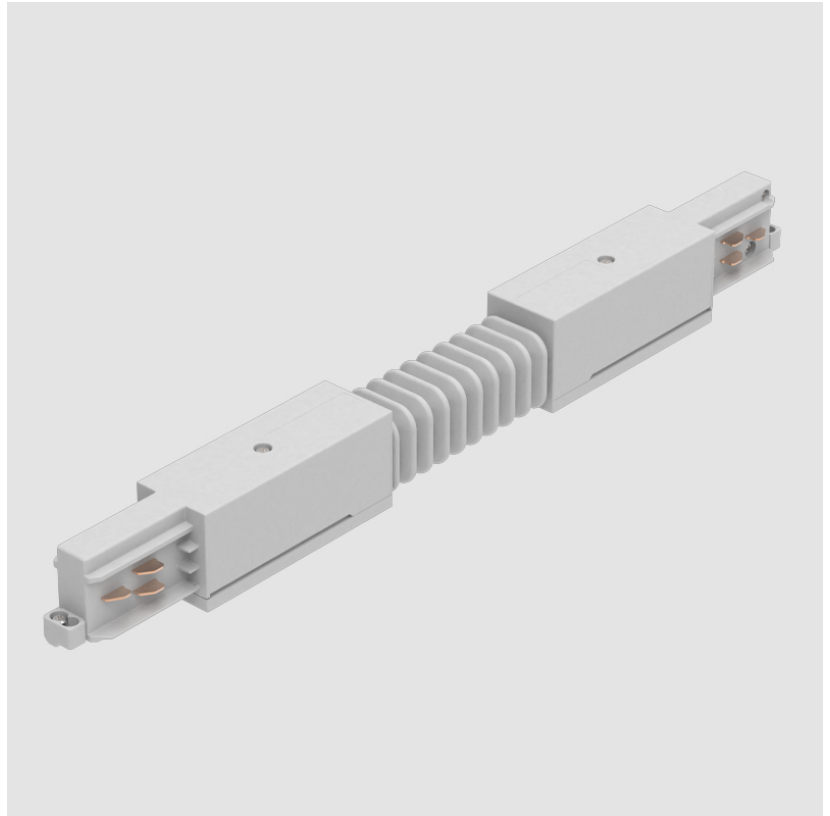

A3T217- COMPONENTS TRACK

STR1110-

DESCRIPTION

Track - End Feed - Right Side

GENERAL

Brand: Prolicht

Division: Architectural

Mounting Type: Track

Track - Flexible Connector -

GENERAL

Brand: Prolicht

Division: Architectural

Mounting Type: Track

PHYSICAL

Length (mm): 370

Length (in): 14 ⁹/₁₆

Width (mm): 32

Width (in): 1 ¹/₄

Height (mm): 38

Height (in): 1 ⁵/₁₆

Fixture Finish: WHI / BLK / GRY

Fixture Material: Aluminum

RATINGS AND CERTIFICATIONS

Certified By: Certified for North American Standards

IP rating: IP20

PROJECT	
TYPE	
NOTES	
QUANTITY	
DATE	

A3T217- COMPONENTS TRACK

STR3400-

DESCRIPTION

Track - L-Connector, Outside Corner (Feedable) -

GENERAL

Brand: Prolicht
 Division: Architectural
 Mounting Type: Track