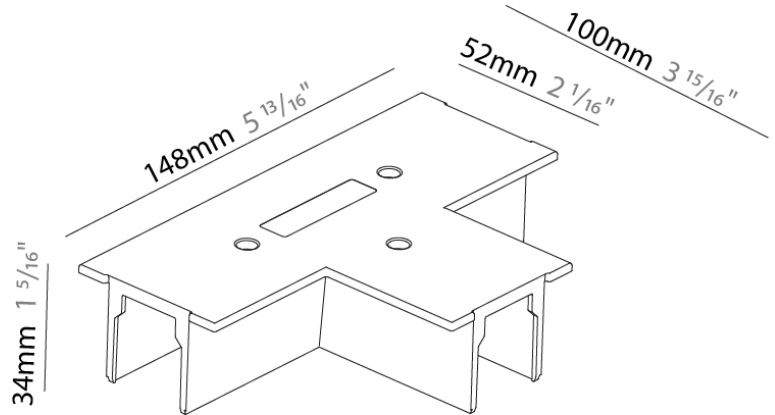

A3T217- COMPONENTS TRACK

PROJECT _____

TYPE _____

NOTES _____

QUANTITY _____

DATE _____

STR9013R-

DESCRIPTION

Track - Cover T-Connector

GENERAL

Brand: Prolicht

Division: Architectural

Mounting Type: Track

PHYSICAL

Length (mm): 148

Length (in): 5 ¹³/₁₆

Width (mm): 100

Width (in): 3 ¹⁵/₁₆

Height (mm): 34

Height (in): 1 ⁵/₁₆

Fixture Finish: WHI / BLK / GRY

Fixture Material: Aluminum