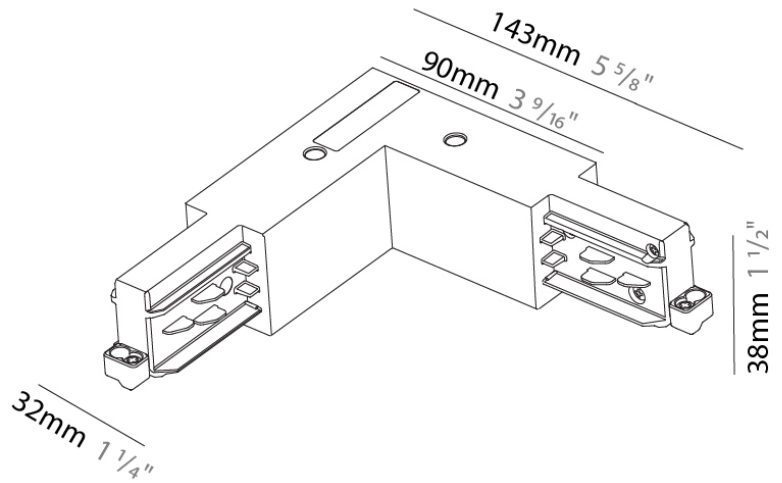

GENERAL

Partner: Prolicht

Division: Architectural

Installation: Track

PHYSICAL

Length (mm): 143

Length (in): 5 ⁵/₈

Width (mm): 32

Width (in): 1 ¹/₄

Height (mm): 38

Height (in): 1 ¹/₂

Fixture Finish: WHI / BLK / GRY

Fixture Material: Aluminum

RATINGS AND CERTIFICATIONS

Certified By: Certified for North American Standards

IP rating: IP20

A3T217- COMPONENTS TRACK

STR380-

DESCRIPTION
 Track - X-Connector (Feedable) -

GENERAL
 Partner: Prolight
 Division: Architectural
 Installation: Track

PHYSICAL
 Length (mm): 148
 Length (in): 5 ¹³/₁₆"
 Width (mm): 148
 Width (in): 5 ¹³/₁₆"
 Height (mm): 38
 Height (in): 1 ¹/₂"
 Fixture Finish: WHI / BLK / GRY
 Fixture Material: Aluminum