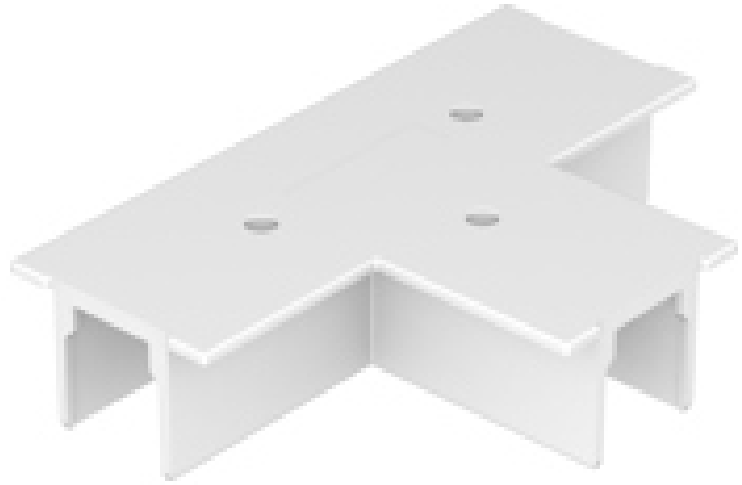

Length (mm): 148

Length (in): 5 ¹³/₁₆

Width (mm): 100

Width (in): 3 ¹⁵/₁₆

Height (mm): 34

Height (in): 1 ⁵/₁₆

Fixture Finish: WHI / BLK / GRY

Fixture Material: Aluminum