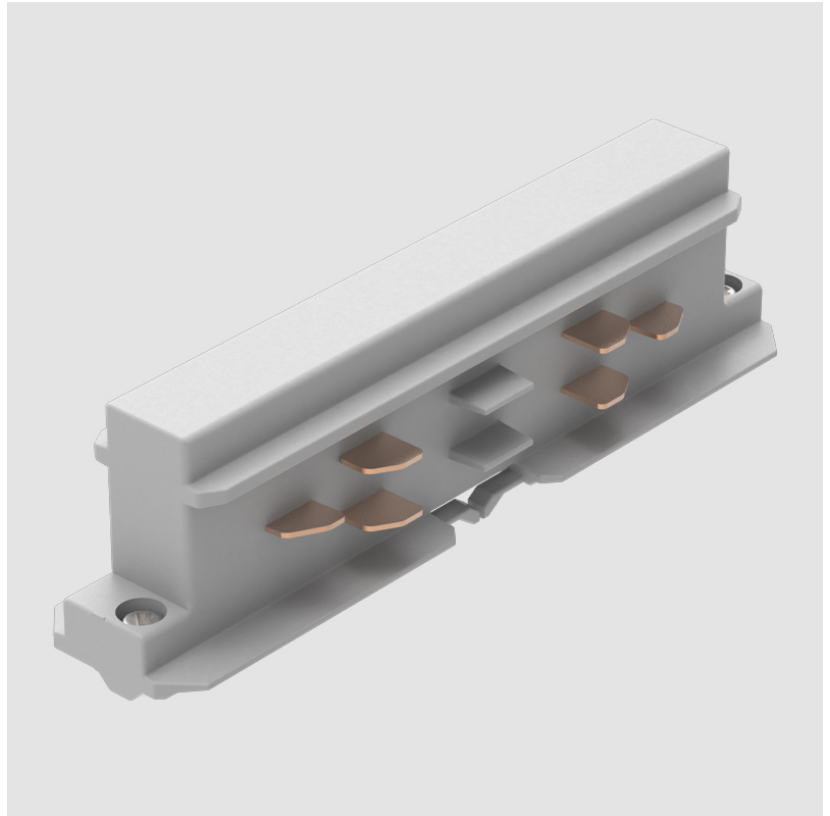

PROJECT	_____
TYPE	_____
NOTES	_____
QUANTITY	_____
DATE	_____

A3T217- COMPONENTS TRACK

STR2100-

DESCRIPTION

Track - Straight Connector -

GENERAL

Brand: Prolicht

Division: Architectural

Mounting Type: Track

PHYSICAL

Length (mm): 115

Length (in): 4 1/2

Width (mm): 26

Width (in): 1

Height (mm): 33

Height (in): 1 5/16

Fixture Finish: WHI / BLK / GRY

Fixture Material: Aluminum

RATINGS AND CERTIFICATIONS

Certified By: Certified for North American Standards

IP rating: IP20