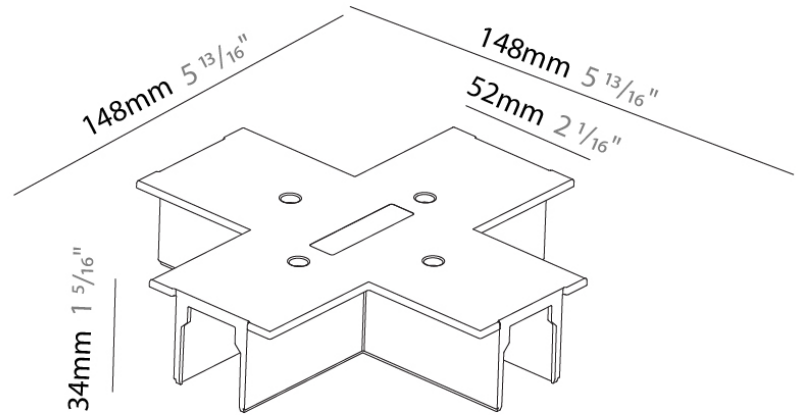

Length (mm): 148

Length (in): 5 ¹³/₁₆

Width (mm): 100

Width (in): 3 ¹⁵/₁₆

Height (mm): 34

Height (in): 1 ⁵/₁₆

Fixture Finish: WHI / BLK / GRY

Fixture Material: Aluminum

A

A3T217- COMPONENTS TRACK

STR9017R-

DESCRIPTION
 Track - Cover Cross Connector

GENERAL
 Partner: Prolight
 Division: Architectural
 Installation: Track

PHYSICAL
 Length (mm): 148
 Length (in): 5 ¹³/₁₆"
 Width (mm): 148
 Width (in): 5 ¹³/₁₆"
 Height (mm): 34
 Height (in): 1 ⁵/₁₆"
 Fixture Finish: WHI / BLK / GRY
 Fixture Material: Aluminum

PHYSICAL

Length (mm): 32

Length (in): 1 1/4

Width (mm): 32

Width (in): 1 1/4

Height (mm): 38

Height (in): 1 1/2

Fixture Finish: WHI / BLK / GRY