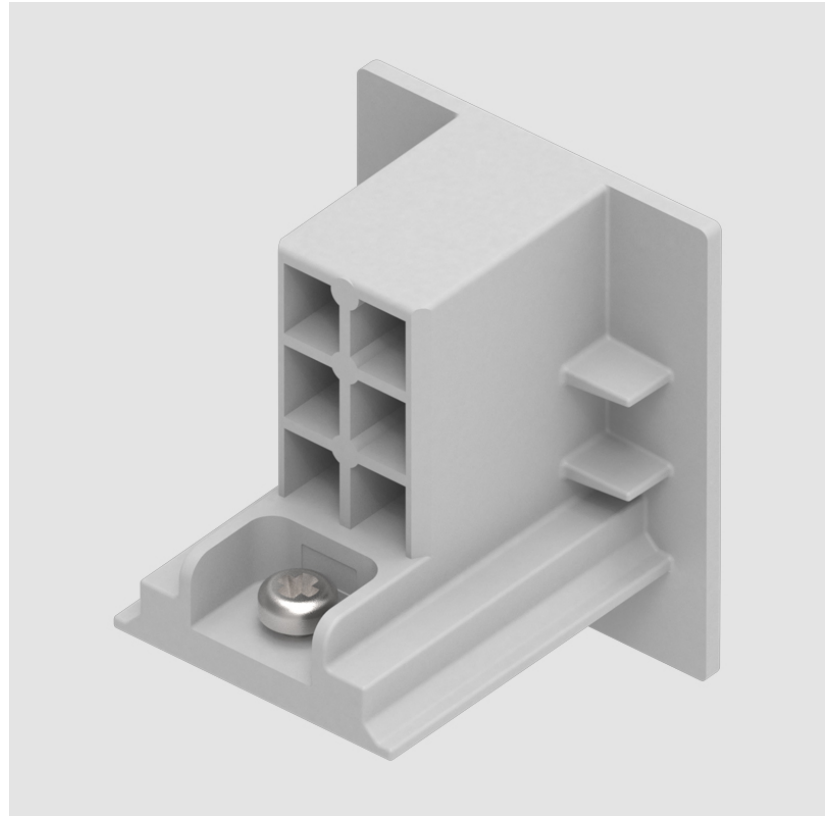

A3T217- COMPONENTS SURFACE

STR4100-

DESCRIPTION

Track - Surface - End Cap -

GENERAL

Brand: Prolicht

Division: Architectural

Mounting Type: Surface

PHYSICAL

Length (mm): 32

Length (in): 1 1/4

Width (mm): 32

Width (in): 1 1/4

Height (mm): 38

Height (in): 1 1/2

Fixture Finish: WHI / BLK / GRY

Fixture Material: Aluminum

RATINGS AND CERTIFICATIONS

Certified By: Certified for North American Standards

IP rating: IP20