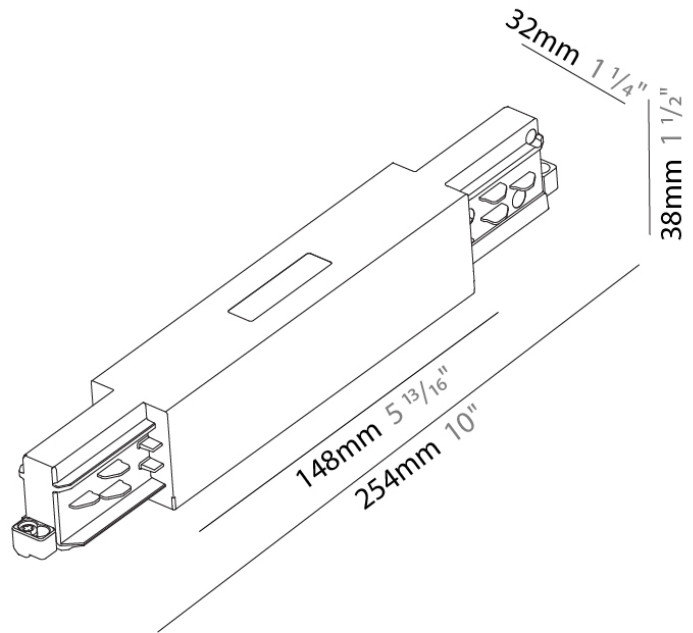

Width (mm): 32

Width (in): 1 ¹/₄

Height (mm): 38

Height (in): 1 ¹/₂

Fixture Finish: WHI / BLK / GRY

Fixture Material: Aluminum

RATINGS AND CERTIFICATIONS

Certified By: Certified for North American Standards

Division: Architectural

Mounting Type: Track

PHYSICAL

Length (mm): 254

Length (in): 10

Width (mm): 32

Width (in): 1 1/4

Height (mm): 38

Height (in): 1 5/16

Fixture Finish: WHI / BLK / GRY

Fixture Material: Aluminum

RATINGS AND CERTIFICATIONS

Certified By: Certified for North American Standards

IP rating: IP20

PROJECT	_____
TYPE	_____
NOTES	_____
QUANTITY	_____
DATE	_____