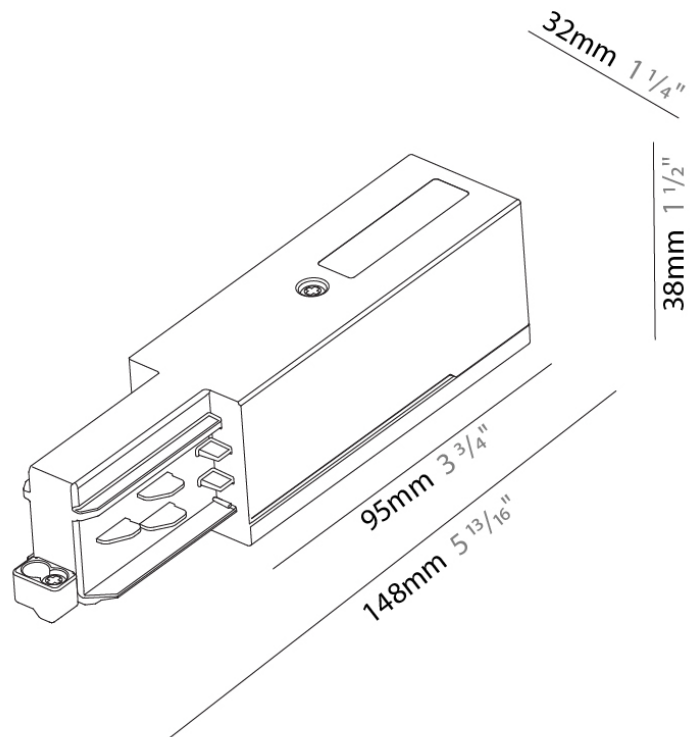

A3T217- COMPONENTS TRACK

STR1110-

DESCRIPTION

Track - End Feed - Right Side

GENERAL

Partner: Prolicht

Division: Architectural

Installation: Track

PHYSICAL

Length (mm): 148

Length (in): 5 ¹³/₁₆

Width (mm): 32

Width (in): 1 ¹/₄

Height (mm): 38

Height (in): 1 ¹/₂

Fixture Finish: WHI / BLK / GRY

Fixture Material: Aluminum

RATINGS AND CERTIFICATIONS

Certified By: Certified for North American Standards

IP rating: IP20