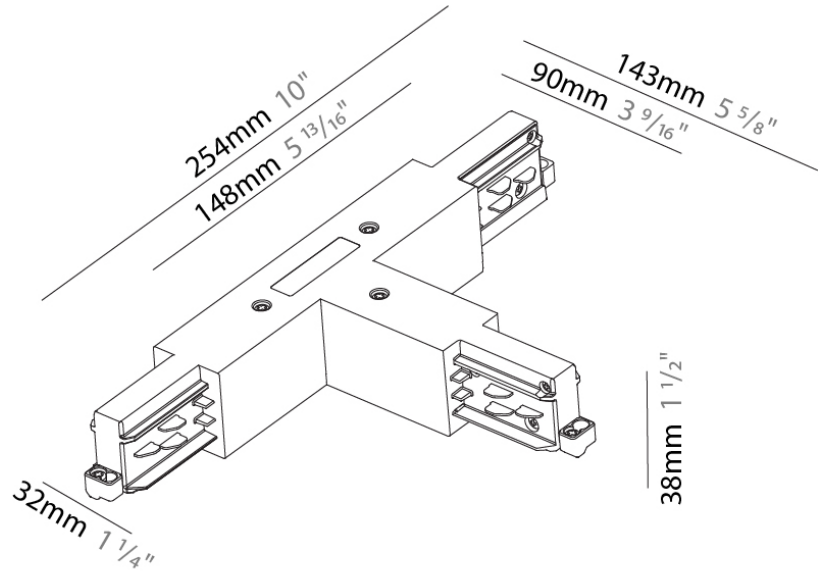

A3T217- COMPONENTS TRACK

STR3900-

DESCRIPTION

Track - T-Connector, Inside (Feedable) -

GENERAL

Brand: Prolicht
Division: Architectural
Mounting Type: Track

PHYSICAL

Length (mm): 254
Length (in): 10
Width (mm): 143
Width (in): 5 ¹³/₁₆
Height (mm): 38
Height (in): 1 ¹/₂
Fixture Finish: WHI / BLK / GRY
Fixture Material: Aluminum

RATINGS AND CERTIFICATIONS

Certified By: Certified for North American Standards
IP rating: IP20