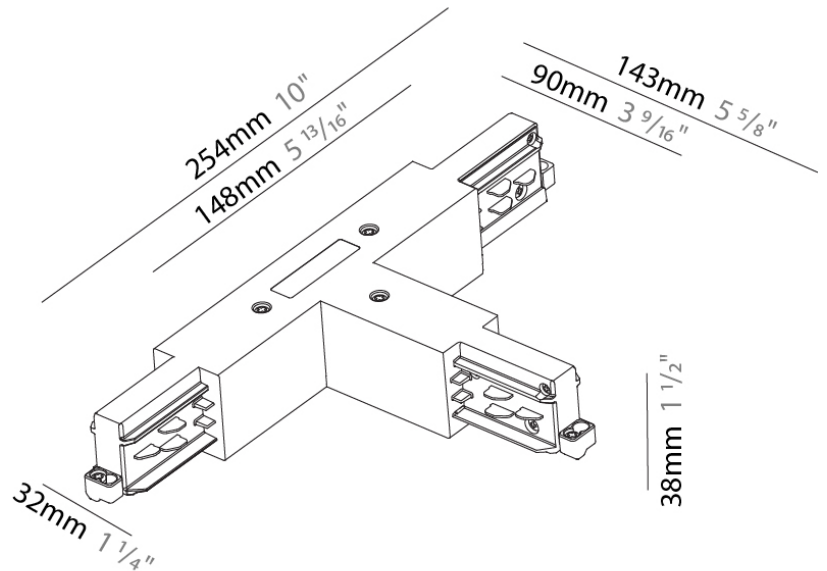

A3T217- COMPONENTS TRACK

STR40001-

DESCRIPTION

Track - T-Connector, Outside (Feedable) -

GENERAL

Partner: Prolicht

Division: Architectural

Installation: Track

PHYSICAL

Length (mm): 254

Length (in): 10

Width (mm): 143

Width (in): 5 ⁵/₈

Height (mm): 38

Height (in): 1 ¹/₂

Fixture Finish: WHI / BLK / GRY

Fixture Material: Aluminum

RATINGS AND CERTIFICATIONS

Certified By: Certified for North American Standards

IP rating: IP20