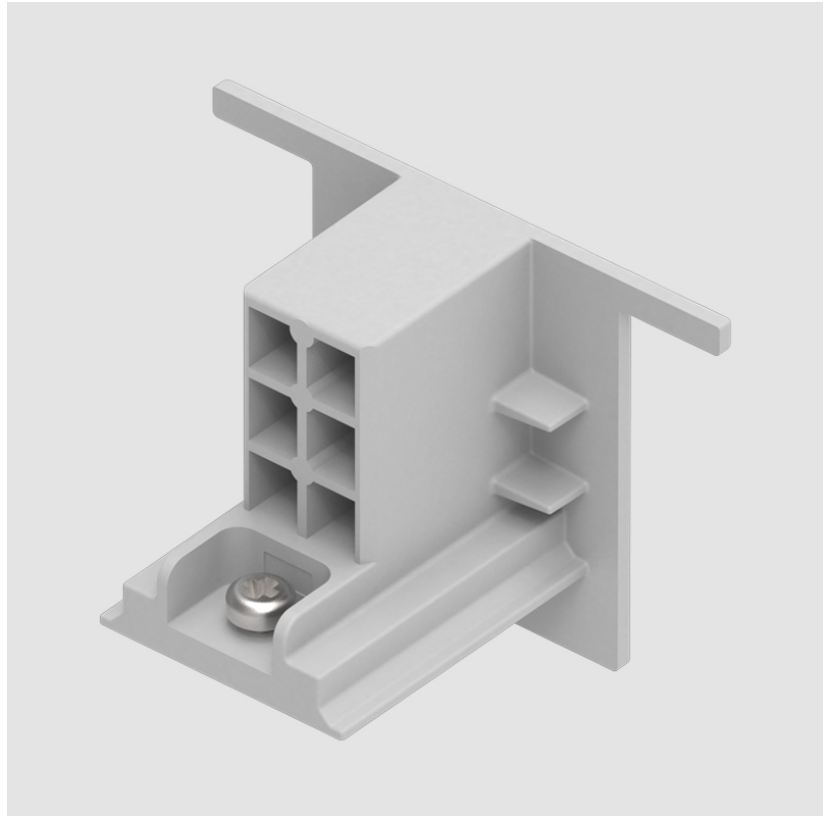

A3T217- COMPONENTS SURFACE

STRR4100-

DESCRIPTION

Track - Recessed - End Cap -

GENERAL

Partner: Prolicht

Division: Architectural

Installation: Surface

PHYSICAL

Length (mm): 32

Length (in): 1 1/4

Width (mm): 32

Width (in): 1 1/4

Height (mm): 38

Height (in): 1 1/2

Fixture Finish: WHI / BLK / GRY

Fixture Material: Aluminum

RATINGS AND CERTIFICATIONS

Certified By: Certified for North American Standards

IP rating: IP20