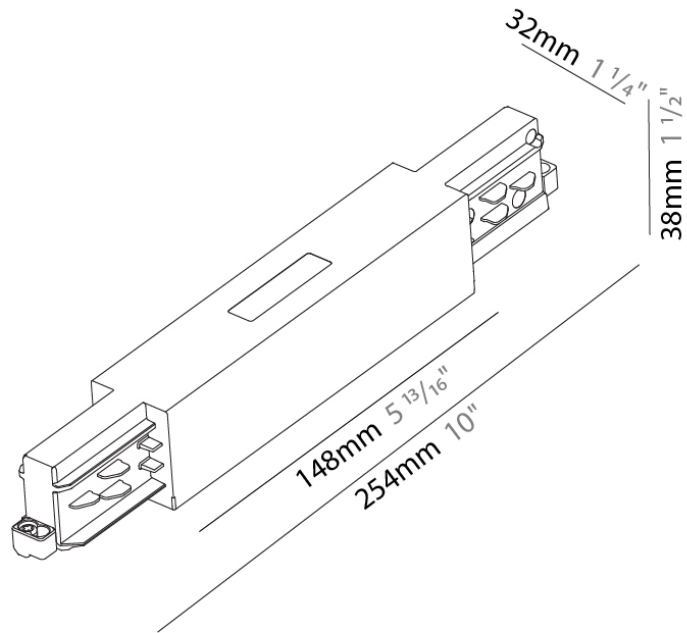

PROJECT	
TYPE	
NOTES	
QUANTITY	
DATE	

A3T217- COMPONENTS TRACK

STR141-

DESCRIPTION
Track - Central Feed -

GENERAL
Partner: Prolight
Division: Architectural
Installation: Track

PHYSICAL
Length (mm): 254
Length (in): 10
Width (mm): 32
Width (in): 1 1/4
Height (mm): 38
Height (in): 1 5/16
Fixture Finish: WHI / BLK / GRY
Fixture Material: Aluminum

RATINGS AND CERTIFICATIONS
Certified By: Certified for North American Standards
IP rating: IP20