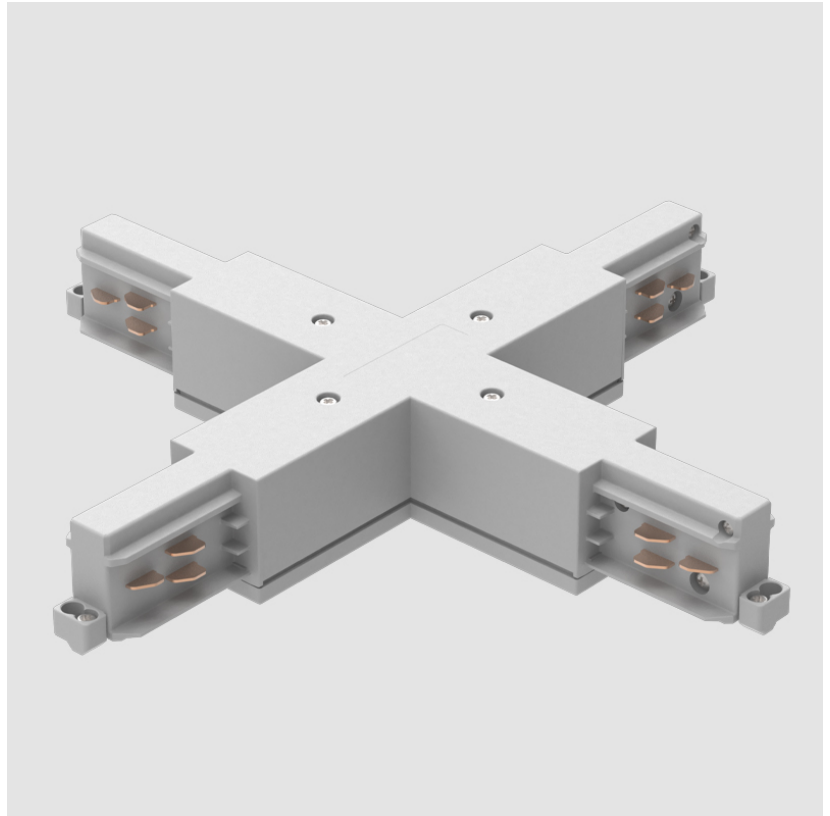

A3T217- COMPONENTS TRACK

STR380-

DESCRIPTION
Track - X-Connector (Feedable) - _____

GENERAL
Brand: Prolicht _____
Division: Architectural _____
Mounting Type: Track _____

PHYSICAL
Length (mm): 148 _____
Length (in): 5 ¹³/₁₆ _____
Width (mm): 148 _____
Width (in): 5 ¹³/₁₆ _____
Height (mm): 38 _____
Height (in): 1 ¹/₂ _____
Fixture Finish: WHI / BLK / GRY _____
Fixture Material: Aluminum _____

RATINGS AND CERTIFICATIONS
Certified By: Certified for North American Standards _____
IP rating: IP20 _____