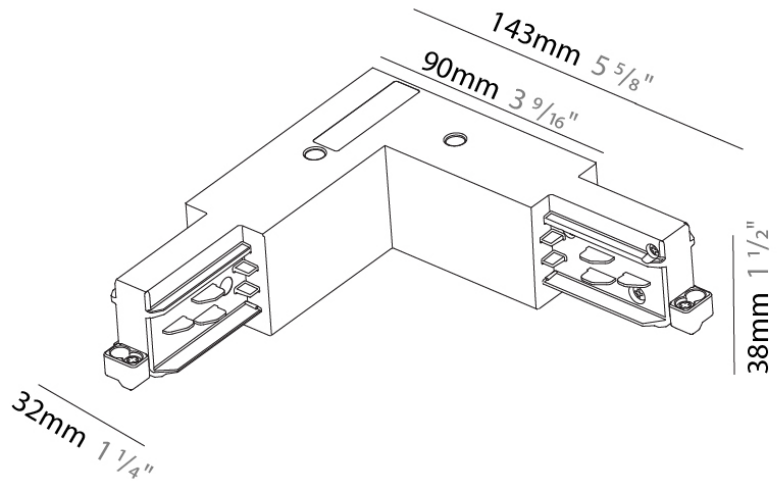

PROJECT	
TYPE	
NOTES	
QUANTITY	
DATE	

A3T217- COMPONENTS TRACK

STR3500-

DESCRIPTION

Track - 3-Circuit L-Connector, Inside Corner (Feedable)

GENERAL

Brand: Prolicht
Division: Architectural
Mounting Type: Track

PHYSICAL

Length (mm): 143
Length (in): 5 ⁵/₈
Width (mm): 32
Width (in): 1 ¹/₄
Height (mm): 38
Height (in): 1 ¹/₂
Fixture Finish: WHI / BLK / GRY
Fixture Material: Aluminum

RATINGS AND CERTIFICATIONS

Certified By: Certified for North American Standards
IP rating: IP20