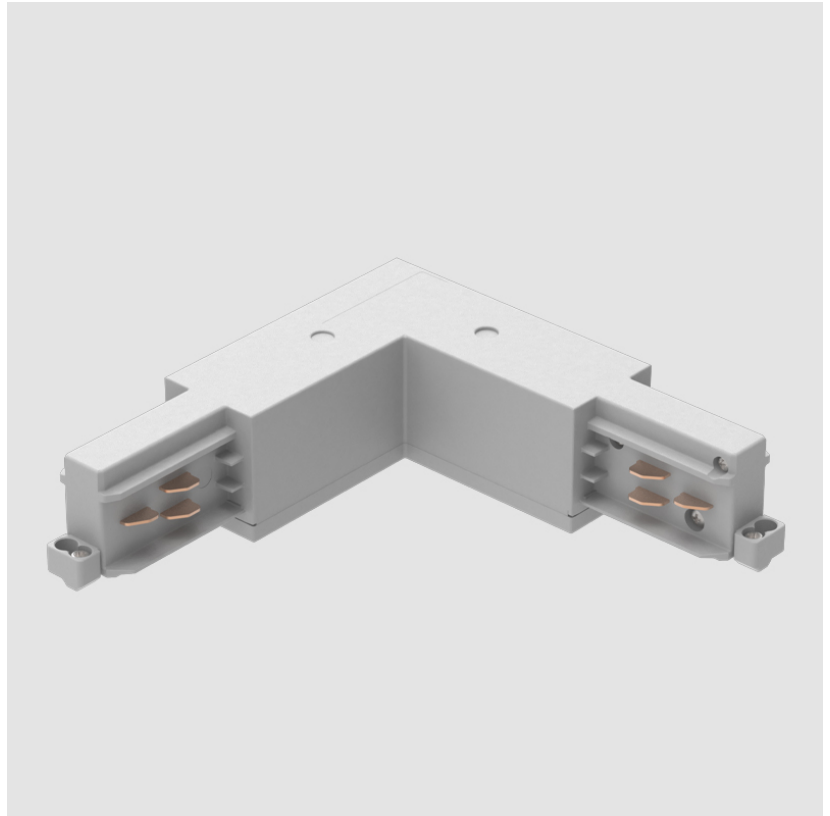

Fixture Material: Aluminum

RATINGS AND CERTIFICATIONS

Certified By: Certified for North American Standards

IP rating: IP20

A3T217- COMPONENTS TRACK

STR3500-

DESCRIPTION

Track - 3-Circuit L-Connector, Inside Corner (Feedable)

Width (in): 1 ¹/₄

Height (mm): 38

Height (in): 1 ¹/₂

Fixture Finish: WHI / BLK / GRY

Fixture Material: Aluminum

RATINGS AND CERTIFICATIONS

Certified By: Certified for North American Standards

IP rating: IP20

A3T217- COMPONENTS TRACK

STR380-

DESCRIPTION
 Track - X-Connector (Feedable) -

GENERAL
 Partner: Prolight
 Division: Architectural
 Installation: Track

PHYSICAL
 Length (mm): 148
 Length (in): 5 ¹³/₁₆"
 Width (mm): 148
 Width (in): 5 ¹³/₁₆"
 Height (mm): 38
 Height (in): 1 ¹/₂"
 Fixture Finish: WHI / BLK / GRY
 Fixture Material: Aluminum