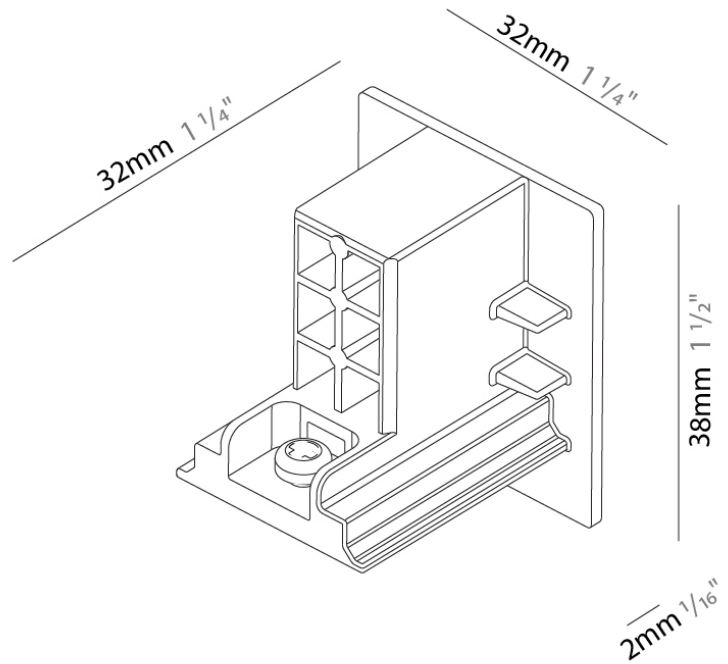

Length (in): 10

Width (mm): 143

Width (in): 5 ⁵/₈

Height (mm): 38

Height (in): 1 ¹/₂

Fixture Finish: WHI / BLK / GRY

Fixture Material: Aluminum

RATINGS AND CERTIFICATIONS

Division: Architectural

Installation: Surface

PHYSICAL

Length (mm): 32

Length (in): 1 ¼

Width (mm): 32

Width (in): 1 ¼

Height (mm): 38

Height (in): 1 ½

Fixture Finish: WHI / BLK / GRY

Fixture Material: Aluminum

RATINGS AND CERTIFICATIONS

Certified By: Certified for North American Standards

IP rating: IP20

A3T217- COMPONENTS TRACK

PROJECT	
TYPE	
NOTES	
QUANTITY	
DATE	

PHYSICAL

Length (mm): 40

Length (in): $1 \frac{9}{16}$

Width (mm): 24

Width (in): $15/16$

Height (mm): 14

Height (in): $9/16$

Fixture Finish: WHI / BLK