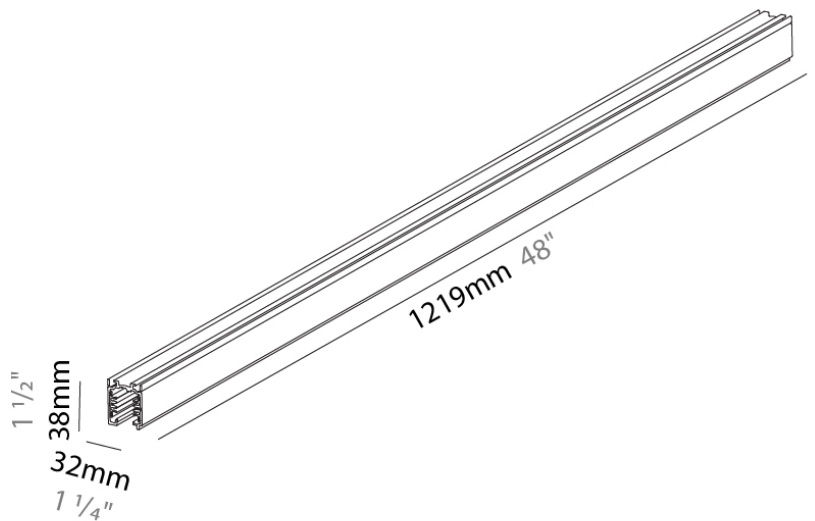

A3T217- COMPONENTS TRACK

STRS4400-

DESCRIPTION

Track - 4' Surface Mount 3-Circuit Track - 120V

GENERAL

Partner: Prolight

Division: Architectural

Installation: Track

PHYSICAL

Shape: Rectangle

Length (mm): 1219

Length (in): 48

Width (mm): 32

Width (in): 1 1/4

Height (mm): 38

Height (in): 1 1/2

Fixture Finish: WHI / BLK / GRY

Fixture Material: Aluminum

ELECTRICAL

Driver Included: No

RATINGS AND CERTIFICATIONS

Certified By: Certified for North American Standards

IP rating: IP20