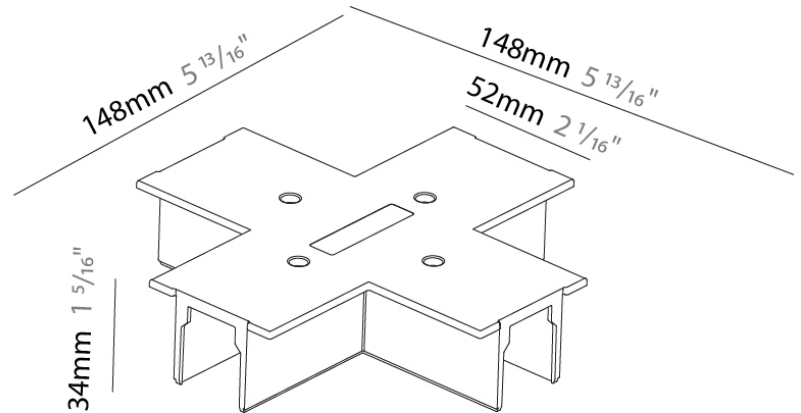

Division: Architectural

Mounting Type: Track

PHYSICAL

Length (mm): 148

Length (in): 5 ¹³/₁₆

Width (mm): 100

Width (in): 3 ¹⁵/₁₆

Height (mm): 34

PHYSICAL
 Length (mm): 148
 Length (in): 5 ¹³/₁₆"
 Width (mm): 148
 Width (in): 5 ¹³/₁₆"
 Height (mm): 34
 Height (in): 1 ⁵/₁₆"
 Fixture Finish: WHI / BLK / GRY
 Fixture Material: Aluminum

A3T217- COMPONENTS SURFACE