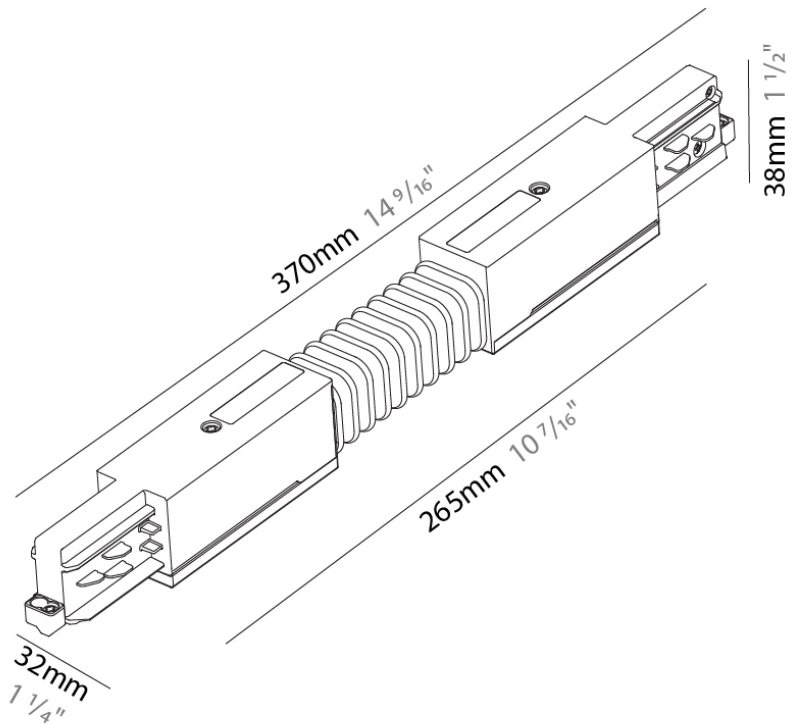

PROJECT	
TYPE	
NOTES	
QUANTITY	
DATE	

A3T217- COMPONENTS TRACK

STR2300-

DESCRIPTION

Track - Flexible Connector -

GENERAL

Brand: Prolicht

Division: Architectural

Mounting Type: Track

PHYSICAL

Length (mm): 370

Length (in): 14 ⁹/₁₆

Width (mm): 32

Width (in): 1 ¹/₄

Height (mm): 38

Height (in): 1 ⁵/₁₆

Fixture Finish: WHI / BLK / GRY

Fixture Material: Aluminum

RATINGS AND CERTIFICATIONS

Certified By: Certified for North American Standards

IP rating: IP20