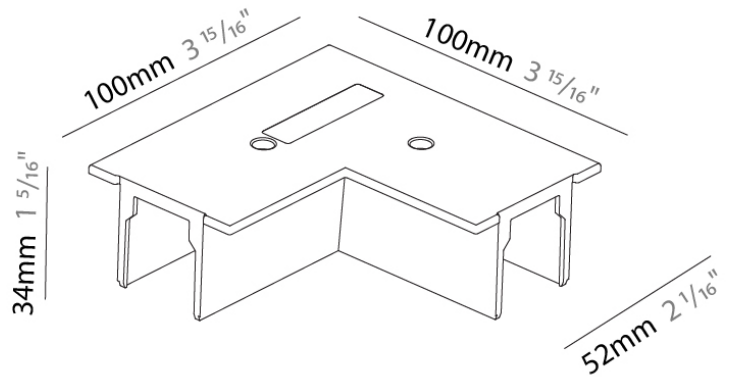

A3T217- COMPONENTS TRACK

PROJECT _____

TYPE _____

NOTES _____

QUANTITY _____

DATE _____

STR9011R-

DESCRIPTION

Track - Cover Corner Connector

GENERAL

Partner: Prolicht

Division: Architectural

Installation: Track

PHYSICAL

Length (mm): 100

Length (in): 3 ¹⁵/₁₆

Width (mm): 100

Width (in): 3 ¹⁵/₁₆

Height (mm): 34

Height (in): 1 ⁵/₁₆

Fixture Finish: WHI / BLK / GRY

Fixture Material: Aluminum

A