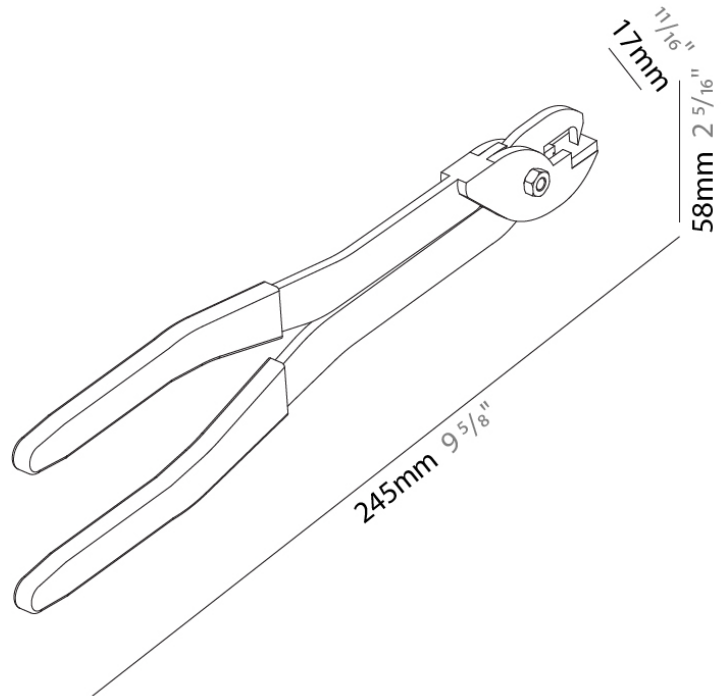

PROJECT	_____
TYPE	_____
NOTES	_____
QUANTITY	_____
DATE	_____

A3T217- COMPONENTS TRACK

STRV120

DESCRIPTION

Cutting Tool for Track Conductors

GENERAL

Brand: Prolicht
Division: Architectural
Mounting Type: Track

PHYSICAL

Length (mm): 245
Length (in): 9 ⁵/₈
Height (mm): 58
Height (in): 2 ⁵/₁₆
Fixture Material: Aluminum

ELECTRICAL

Driver Included: No

RATINGS AND CERTIFICATIONS

Certified By: Certified for North American Standards
IP rating: IP20

A