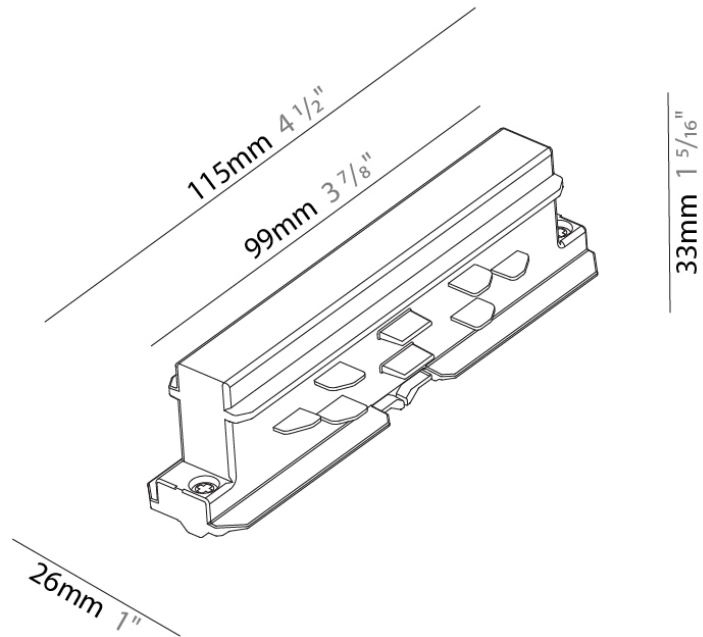

PROJECT	_____
TYPE	_____
NOTES	_____
QUANTITY	_____
DATE	_____

A3T217- COMPONENTS TRACK

STR2100-

DESCRIPTION

Track - Straight Connector -

GENERAL

Brand: Prolicht

Division: Architectural

Mounting Type: Track

PHYSICAL

Length (mm): 115

Length (in): 4 1/2

Width (mm): 26

Width (in): 1

Height (mm): 33

Height (in): 1 5/16

Fixture Finish: WHI / BLK / GRY

Fixture Material: Aluminum

RATINGS AND CERTIFICATIONS

Certified By: Certified for North American Standards

IP rating: IP20