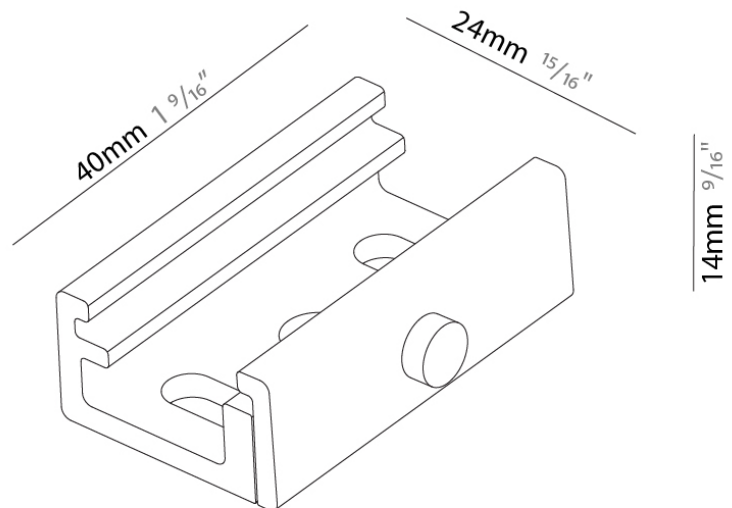

PROJECT	_____
TYPE	_____
NOTES	_____
QUANTITY	_____
DATE	_____

A3T217- COMPONENTS TRACK

STR512-

DESCRIPTION

Track - Ceiling Mounting Bracket

GENERAL

Brand: Prolicht

Division: Architectural

Mounting Type: Track

PHYSICAL

Length (mm): 40

Length (in): 1 ⁹/₁₆"

Width (mm): 24

Width (in): 15/16"

Height (mm): 14

Height (in): 9/16"

Fixture Finish: WHI / BLK

Fixture Material: Aluminum

RATINGS AND CERTIFICATIONS

Certified By: Certified for North American Standards

IP rating: IP20