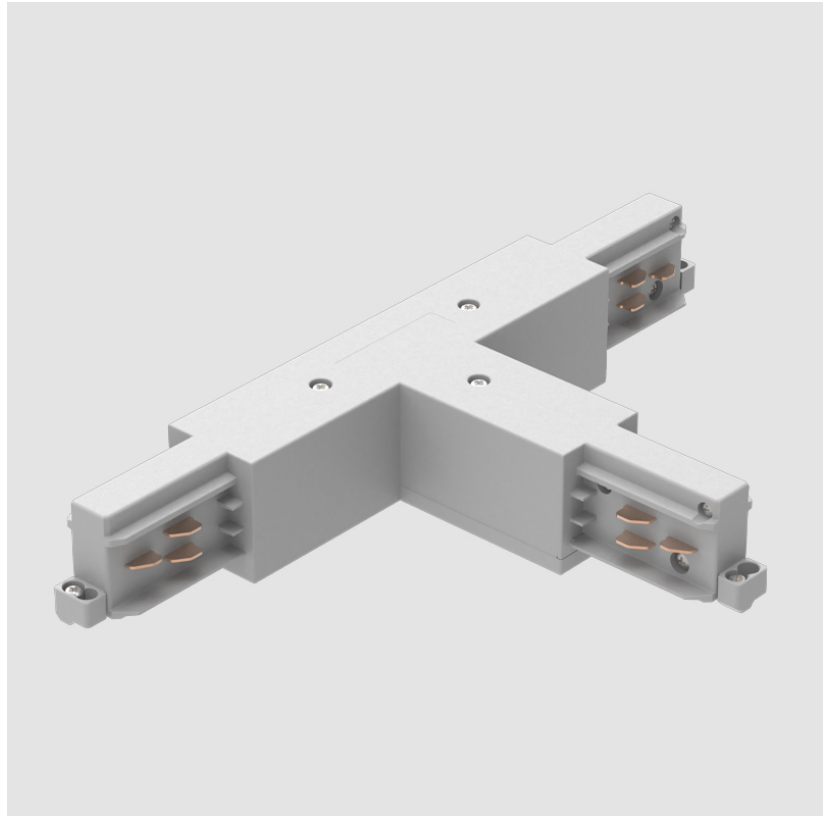

A3T217- COMPONENTS TRACK

STR3900-

DESCRIPTION

Track - T-Connector, Inside (Feedable) -

GENERAL

Brand: Prolicht
Division: Architectural
Mounting Type: Track

PHYSICAL

Length (mm): 254
Length (in): 10
Width (mm): 143
Width (in): 5 ¹³/₁₆
Height (mm): 38
Height (in): 1 ¹/₂
Fixture Finish: WHI / BLK / GRY
Fixture Material: Aluminum

RATINGS AND CERTIFICATIONS

Certified By: Certified for North American Standards
IP rating: IP20