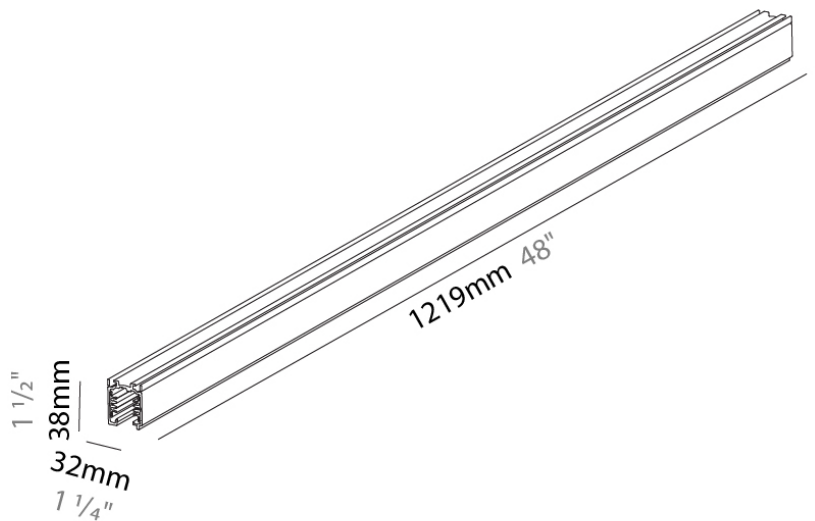

A3T217- COMPONENTS TRACK

STRS4400-

DESCRIPTION

Track - 4' Surface Mount 3-Circuit Track

GENERAL

Brand: Prolicht

Division: Architectural

Mounting Type: Track

PHYSICAL

Shape: Rectangle

Length (mm): 1219

Length (in): 48

Width (mm): 32

Width (in): 1 1/4

Height (mm): 38

Height (in): 1 1/2

Fixture Finish: WHI / BLK / GRY

Fixture Material: Aluminum

ELECTRICAL

Driver Included: No

RATINGS AND CERTIFICATIONS

Certified By: Certified for North American Standards

IP rating: IP20