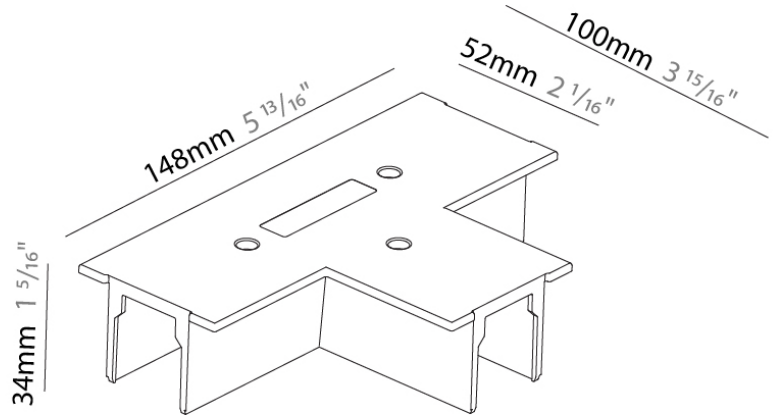

Length (mm): 148

Length (in): 5 ¹³/₁₆

Width (mm): 100

Width (in): 3 ¹⁵/₁₆

Height (mm): 34

Height (in): 1 ⁵/₁₆

Fixture Finish: WHI / BLK / GRY

Fixture Material: Aluminum

A

A3T217- COMPONENTS TRACK

STR9017R-

DESCRIPTION
 Track - Cover Cross Connector

GENERAL
 Partner: Prolight
 Division: Architectural
 Installation: Track

PHYSICAL
 Length (mm): 148
 Length (in): 5 ¹³/₁₆"
 Width (mm): 148
 Width (in): 5 ¹³/₁₆"
 Height (mm): 34
 Height (in): 1 ⁵/₁₆"
 Fixture Finish: WHI / BLK / GRY
 Fixture Material: Aluminum