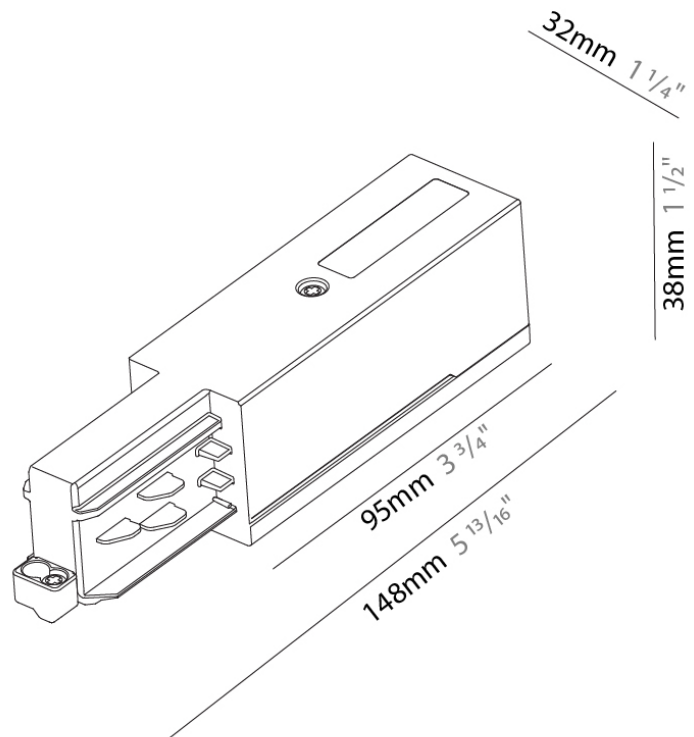

A3T217- COMPONENTS TRACK

STR121-

DESCRIPTION

Track - End Feed - Left Side

GENERAL

Brand: Prolicht

Division: Architectural

Mounting Type: Track

PHYSICAL

Length (mm): 148

Length (in): 5 ¹³/₁₆

Width (mm): 32

Width (in): 1 ¹/₄

Height (mm): 38

Height (in): 1 ¹/₂

Fixture Finish: WHI / BLK / GRY

Fixture Material: Aluminum

RATINGS AND CERTIFICATIONS

Certified By: Certified for North American Standards

IP rating: IP20