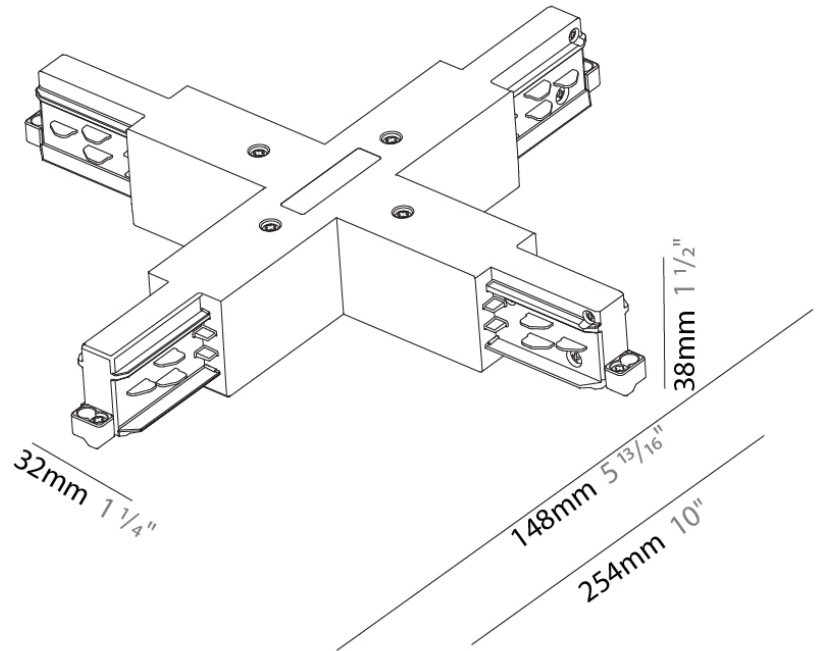

A3T217- COMPONENTS TRACK

STR380-

DESCRIPTION
Track - X-Connector (Feedable) - _____

GENERAL
Brand: Prolicht _____
Division: Architectural _____
Mounting Type: Track _____

PHYSICAL
Length (mm): 148 _____
Length (in): 5 ¹³/₁₆ _____
Width (mm): 148 _____
Width (in): 5 ¹³/₁₆ _____
Height (mm): 38 _____
Height (in): 1 ¹/₂ _____
Fixture Finish: WHI / BLK / GRY _____
Fixture Material: Aluminum _____

RATINGS AND CERTIFICATIONS
Certified By: Certified for North American Standards _____
IP rating: IP20 _____