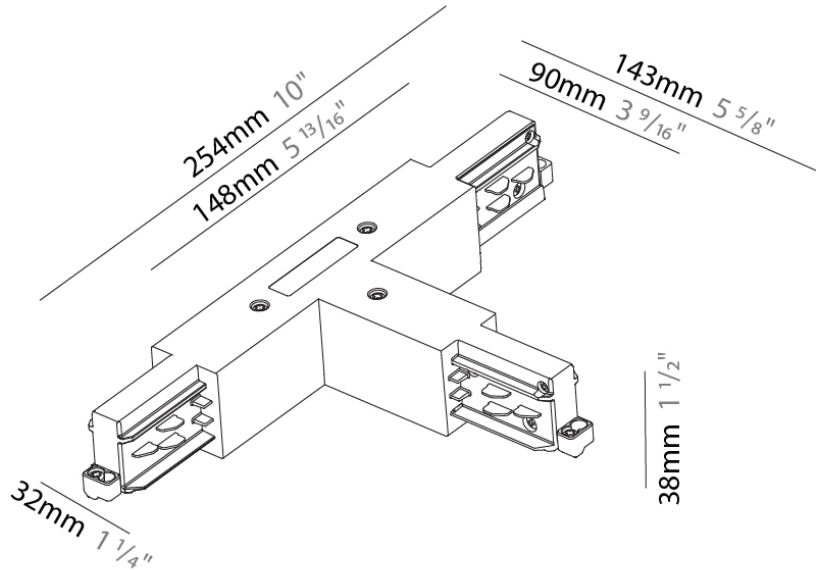

Division: Architectural

Mounting Type: Track

PHYSICAL

Length (mm): 254

Length (in): 10

Width (mm): 32

Width (in): 1 1/4

Height (mm): 38

PHYSICAL

Length (mm): 254
 Length (in): 10
 Width (mm): 143
 Width (in): 5 ¹³/₁₆
 Height (mm): 38
 Height (in): 1 ¹/₂
 Fixture Finish: WHI / BLK / GRY
 Fixture Material: Aluminum

RATINGS AND CERTIFICATIONS

PHYSICAL

Length (mm): 254
Length (in): 10
Width (mm): 143
Width (in): 5 ⁵/₈
Height (mm): 38
Height (in): 1 ¹/₂
Fixture Finish: WHI / BLK / GRY
Fixture Material: Aluminum

RATINGS AND CERTIFICATIONS

Certified By: Certified for North American Standards
IP rating: IP20