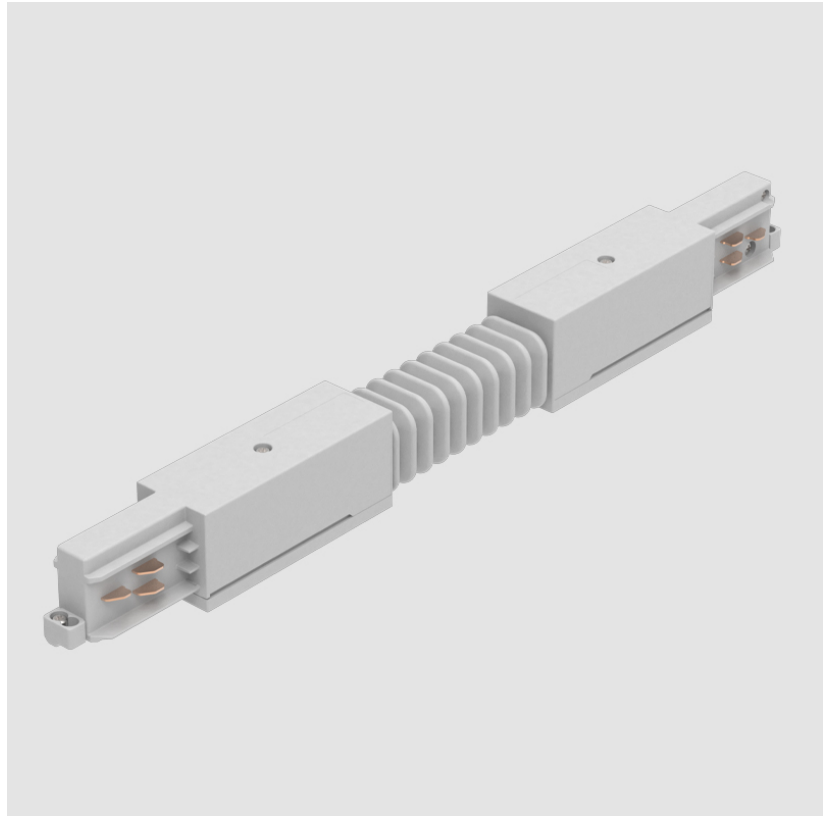

Height (mm): 38

Height (in): 1 ⁹/₁₆

Fixture Finish: WHI / BLK / GRY

Fixture Material: Aluminum

RATINGS AND CERTIFICATIONS

Certified By: Certified for North American Standards

IP rating: IP20

A3T218- COMPONENTS TRACK

STR3400-

DESCRIPTION

Track - L-Connector, Outside Corner (Feedable) -

GENERAL

Brand: Prolicht

Division: Architectural

Mounting Type: Track

PHYSICAL