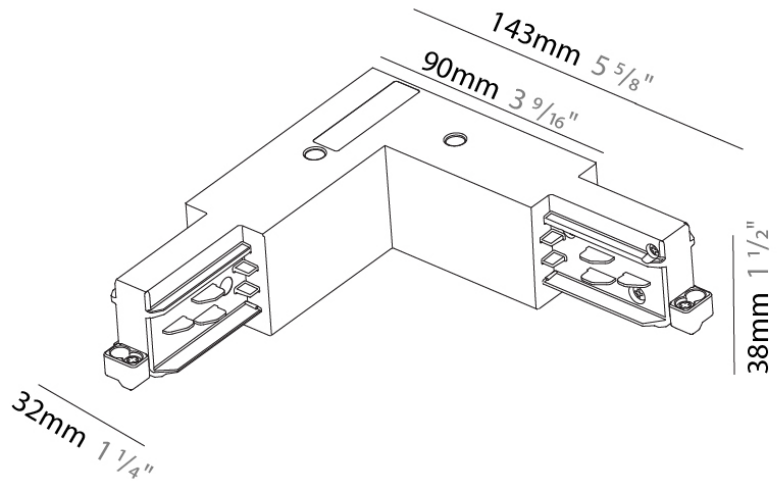

A3T218- COMPONENTS TRACK

STR3400-

DESCRIPTION

Track - L-Connector, Outside Corner (Feedable) -

GENERAL

Brand: Prolicht

Division: Architectural

Mounting Type: Track

PHYSICAL

Length (mm): 143

Length (in): 5 ⁵/₈

Width (mm): 32

Width (in): 1 ¹/₄

Height (mm): 38

Height (in): 1 ¹/₂

Fixture Finish: WHI / BLK / GRY

Fixture Material: Aluminum

RATINGS AND CERTIFICATIONS

Certified By: Certified for North American Standards

IP rating: IP20