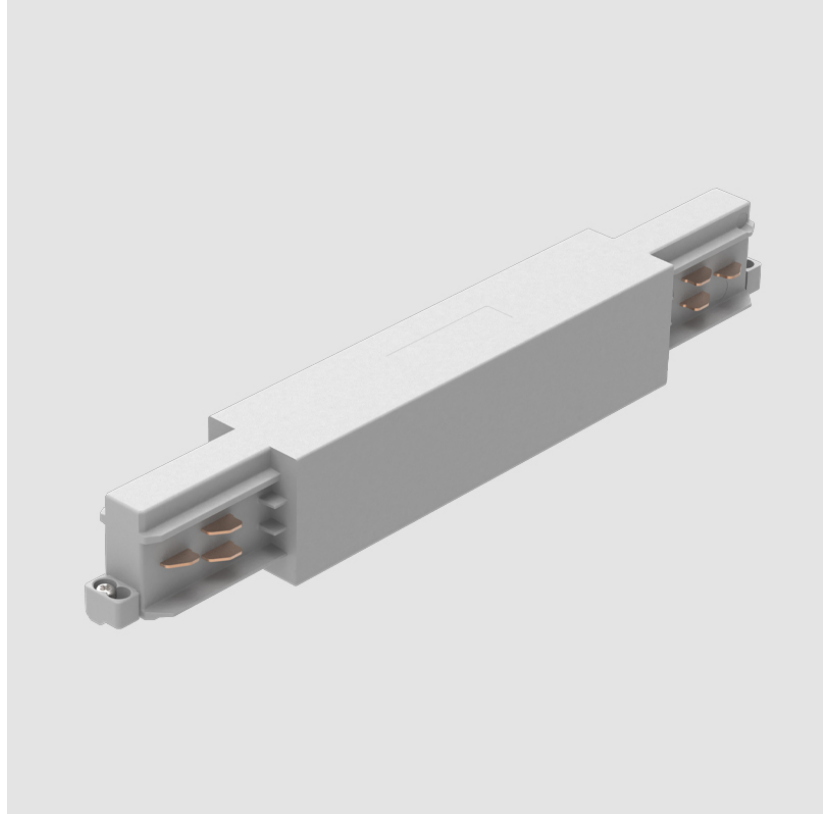

PROJECT	_____
TYPE	_____
NOTES	_____
QUANTITY	_____
DATE	_____

A3T218- COMPONENTS TRACK

STR141-

DESCRIPTION

Track - Central Feed -

GENERAL

Brand: Prolicht

Division: Architectural

Mounting Type: Track

PHYSICAL

Length (mm): 254

Length (in): 10

Width (mm): 32

Width (in): 1 1/4

Height (mm): 38

Height (in): 1 5/16

Fixture Finish: WHI / BLK / GRY

Fixture Material: Aluminum

RATINGS AND CERTIFICATIONS

Certified By: Certified for North American Standards

IP rating: IP20

A