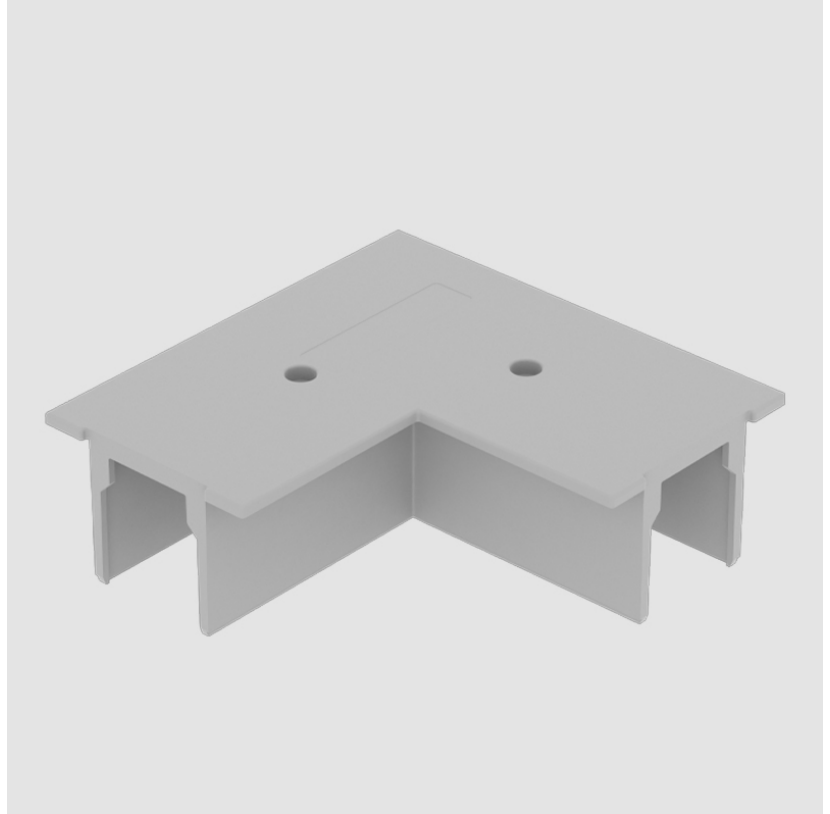

PROJECT	_____
TYPE	_____
NOTES	_____
QUANTITY	_____
DATE	_____

A3T218- COMPONENTS TRACK

STR9011R-

DESCRIPTION

Track - Cover Corner Connector

GENERAL

Brand: Prolicht

Division: Architectural

Mounting Type: Track

PHYSICAL

Length (mm): 100

Length (in): 3 ¹⁵/₁₆"

Width (mm): 100

Width (in): 3 ¹⁵/₁₆"

Height (mm): 34

Height (in): 1 ⁵/₁₆"

Fixture Finish: WHI / BLK / GRY

Fixture Material: Aluminum