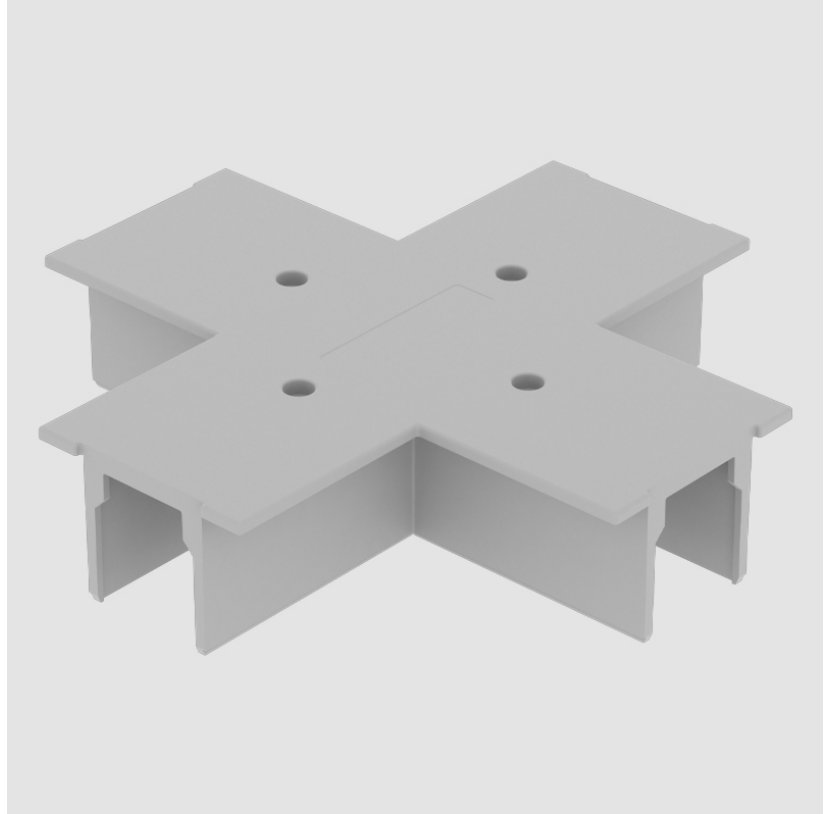

PHYSICAL

Length (mm): 148

Length (in): 5 ¹³/₁₆

Width (mm): 148

Width (in): 5 ¹³/₁₆

Height (mm): 34

Height (in): 1 ⁵/₁₆

Fixture Finish: WHI / BLK / GRY

Fixture Material: Aluminum

A

A3T218- COMPONENTS SURFACE

STRR4100-

DESCRIPTION
 Track - Recessed - End Cap -

GENERAL
 Brand: Prolicht
 Division: Architectural
 Mounting Type: Surface

PHYSICAL
 Length (mm): 32
 Length (in): 1 1/4
 Width (mm): 32
 Width (in): 1 1/4
 Height (mm): 38
 Height (in): 1 1/2
 Fixture Finish: WHI / BLK / GRY
 Fixture Material: Aluminum