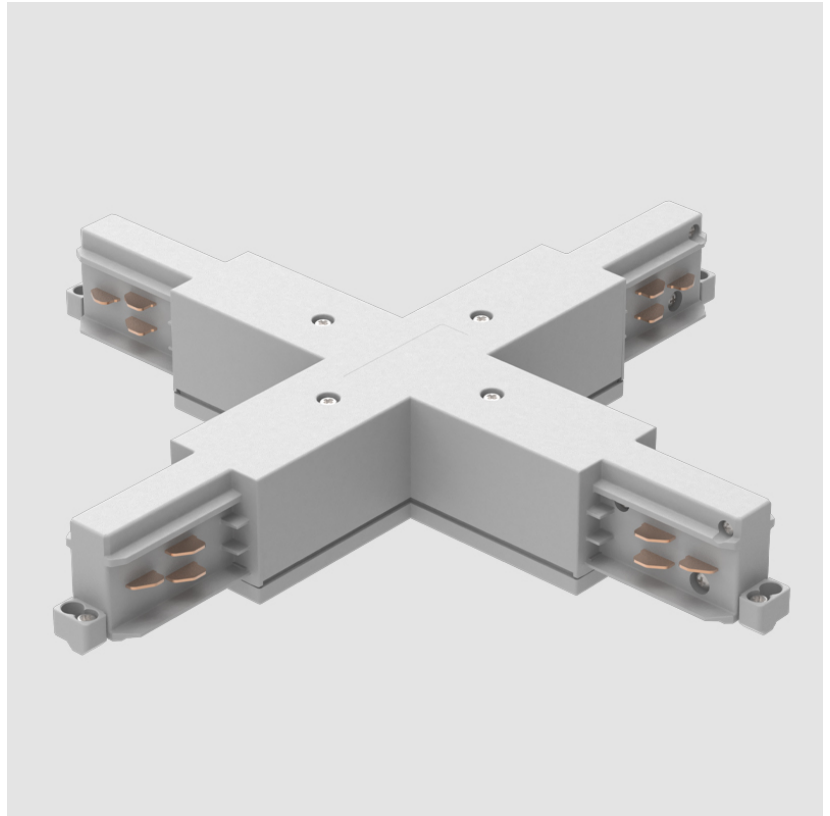

Height (in): 1 ¹/₂

Fixture Finish: WHI / BLK / GRY

Fixture Material: Aluminum

RATINGS AND CERTIFICATIONS

Certified By: Certified for North American Standards

IP rating: IP20

A3T218- COMPONENTS TRACK

STR3900-

DESCRIPTION

Track - T-Connector, Inside (Feedable) -

GENERAL

Brand: Prolicht
 Division: Architectural
 Mounting Type: Track

PHYSICAL

Length (mm): 254
 Length (in): 10
 Width (mm): 143
 Width (in): $5 \frac{13}{16}$
 Height (mm): 38
 Height (in): $1 \frac{1}{2}$
 Fixture Finish: WHI / BLK / GRY
 Fixture Material: Aluminum