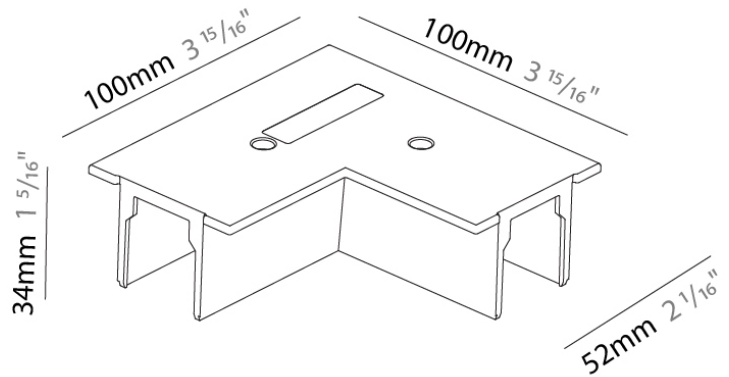

PROJECT	_____
TYPE	_____
NOTES	_____
QUANTITY	_____
DATE	_____

A3T218- COMPONENTS TRACK

STR9011R-

DESCRIPTION

Track - Cover Corner Connector

GENERAL

Brand: Prolicht

Division: Architectural

Mounting Type: Track

PHYSICAL

Length (mm): 100

Length (in): 3 ¹⁵/₁₆"

Width (mm): 100

Width (in): 3 ¹⁵/₁₆"

Height (mm): 34

Height (in): 1 ⁵/₁₆"

Fixture Finish: WHI / BLK / GRY

Fixture Material: Aluminum