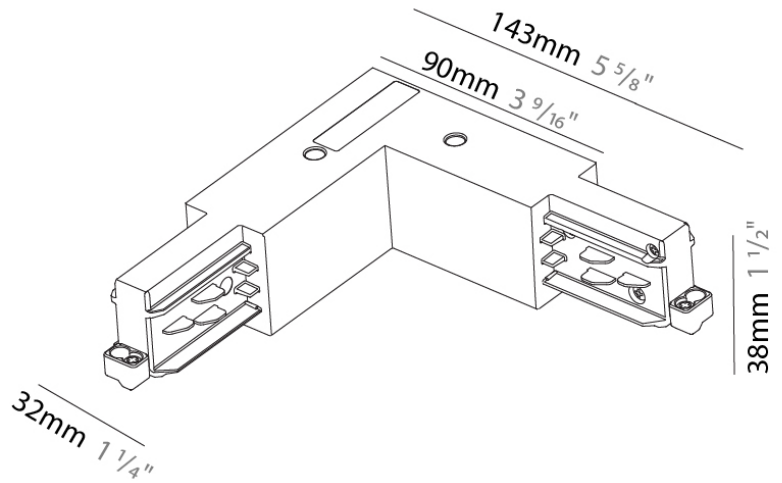

PROJECT	
TYPE	
NOTES	
QUANTITY	
DATE	

A3T218- COMPONENTS TRACK

STR3500-

DESCRIPTION

Track - 3-Circuit L-Connector, Inside Corner (Feedable)

GENERAL

Brand: Prolicht
Division: Architectural
Mounting Type: Track

PHYSICAL

Length (mm): 143
Length (in): 5 ⁵/₈
Width (mm): 32
Width (in): 1 ¹/₄
Height (mm): 38
Height (in): 1 ¹/₂
Fixture Finish: WHI / BLK / GRY
Fixture Material: Aluminum

RATINGS AND CERTIFICATIONS

Certified By: Certified for North American Standards
IP rating: IP20