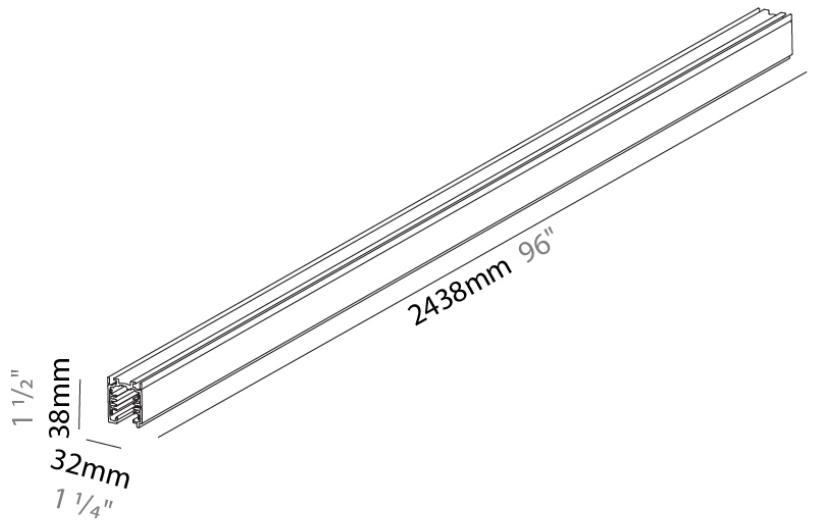

A3T218- COMPONENTS TRACK

STRS4800-

DESCRIPTION

Track - 8' Surface Mount 3-Circuit Track

GENERAL

Brand: Prolicht

Division: Architectural

Mounting Type: Track

PHYSICAL

Shape: Rectangle

Length (mm): 2438

Length (in): 96"

Width (mm): 32

Width (in): 1 1/4"

Height (mm): 38

Height (in): 1 1/2"

Fixture Finish: WHI / BLK / GRY

Fixture Material: Aluminum

ELECTRICAL

Driver Included: No

RATINGS AND CERTIFICATIONS

Certified By: Certified for North American Standards

IP rating: IP20