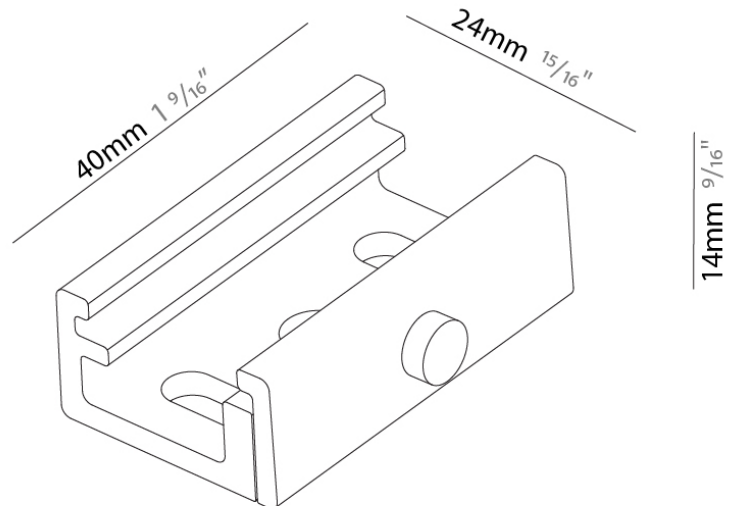

A3T218- COMPONENTS TRACK

STR512-

DESCRIPTION

Track - Ceiling Mounting Bracket

GENERAL

Brand: Prolight

Division: Architectural

Mounting Type: Track

PHYSICAL

Length (mm): 40

Length (in): $1 \frac{9}{16}$

Width (mm): 24

Width (in): $15/16$

Height (mm): 14

Height (in): $9/16$

Fixture Finish: WHI / BLK

Fixture Material: Aluminum

RATINGS AND CERTIFICATIONS

Certified By: Certified for North American Standards

IP rating: IP20