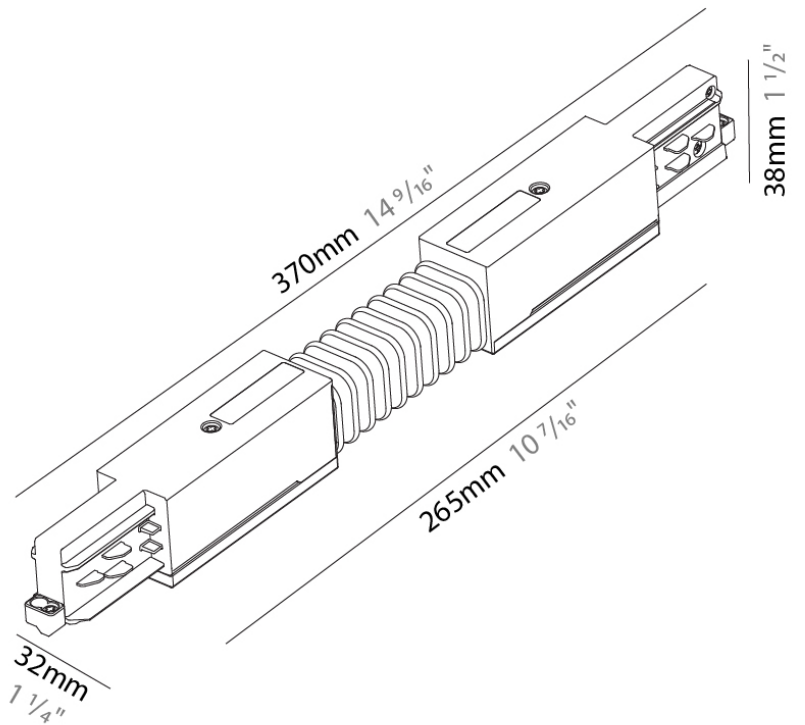

Mounting Type: Track

PHYSICAL

Length (mm): 148

Length (in): 5 ¹³/₁₆

Width (mm): 32

Width (in): 1 ¹/₄

Height (mm): 38

Height (in): 1 ¹/₂

Height (mm): 38

Height (in): 1 ⁹/₁₆

Fixture Finish: WHI / BLK / GRY

Fixture Material: Aluminum

RATINGS AND CERTIFICATIONS

Certified By: Certified for North American Standards

IP rating: IP20

A3T218- COMPONENTS TRACK

Length (mm): 143

Length (in): 5 ⁵/₈

Width (mm): 32

Width (in): 1 ¹/₄

Height (mm): 38

Height (in): 1 ¹/₂

Fixture Finish: WHI / BLK / GRY

Fixture Material: Aluminum