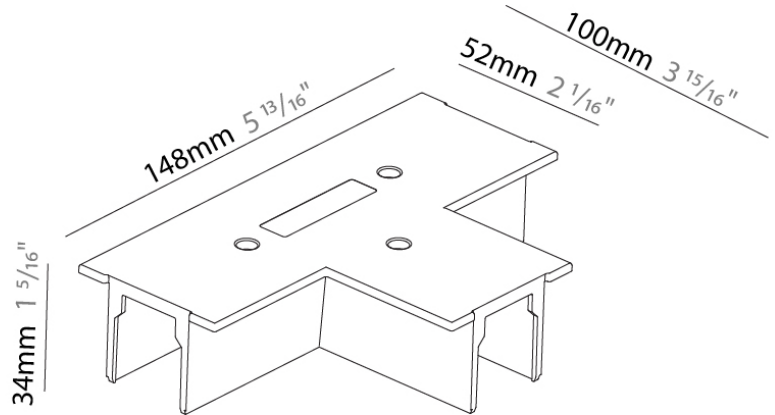

A3T218- COMPONENTS TRACK

PROJECT	_____
TYPE	_____
NOTES	_____
QUANTITY	_____
DATE	_____

STR9013R-

DESCRIPTION

Track - Cover T-Connector

GENERAL

Brand: Prolicht

Division: Architectural

Mounting Type: Track

PHYSICAL

Length (mm): 148

Length (in): 5 ¹³/₁₆

Width (mm): 100

Width (in): 3 ¹⁵/₁₆

Height (mm): 34

Height (in): 1 ⁵/₁₆

Fixture Finish: WHI / BLK / GRY

Fixture Material: Aluminum