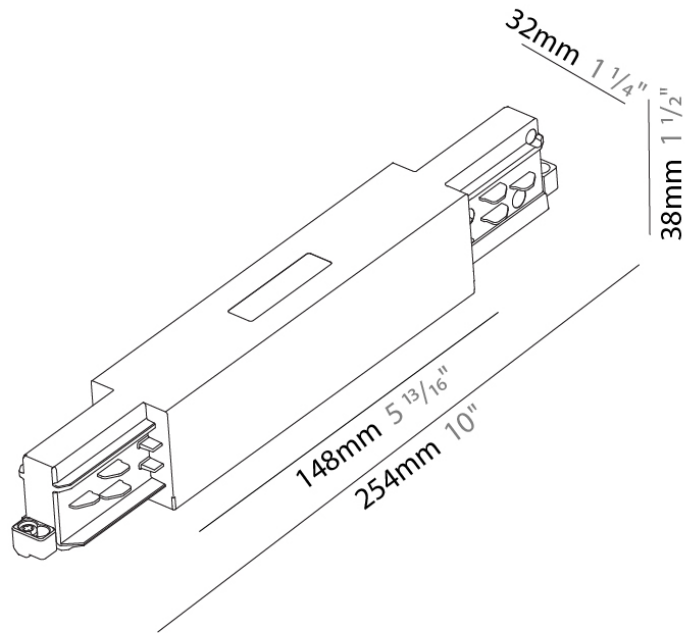

PROJECT	_____
TYPE	_____
NOTES	_____
QUANTITY	_____
DATE	_____

A3T218- COMPONENTS TRACK

STR141-

DESCRIPTION

Track - Central Feed -

GENERAL

Brand: Prolicht

Division: Architectural

Mounting Type: Track

PHYSICAL

Length (mm): 254

Length (in): 10

Width (mm): 32

Width (in): 1 1/4

Height (mm): 38

Height (in): 1 5/16

Fixture Finish: WHI / BLK / GRY

Fixture Material: Aluminum

RATINGS AND CERTIFICATIONS

Certified By: Certified for North American Standards

IP rating: IP20

A