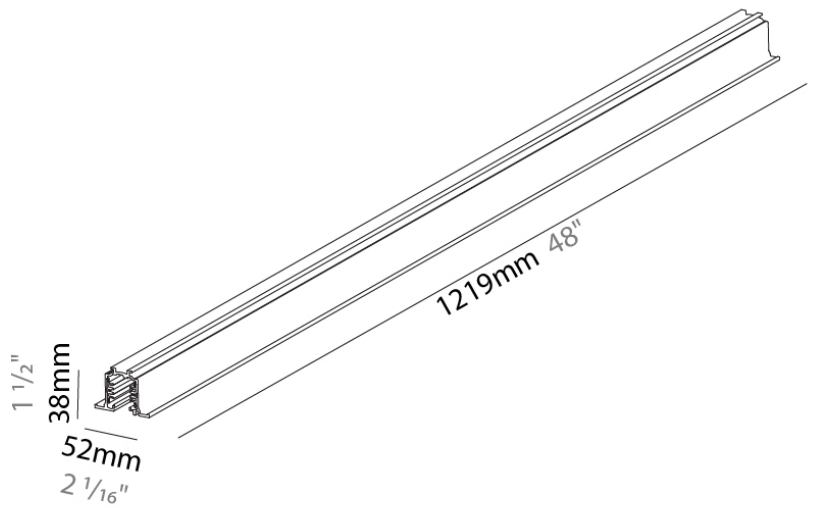

PHYSICAL

Length (mm): 148

Length (in): 5 ¹³/₁₆

Width (mm): 148

Width (in): 5 ¹³/₁₆

Height (mm): 34

Height (in): 1 ⁵/₁₆

Fixture Finish: WHI / BLK / GRY

Division: Architectural

Mounting Type: Track

PHYSICAL

Shape: Rectangle

Length (mm): 1219

Length (in): 48

Width (mm): 32

Width (in): 1 1/4

Height (mm): 38

Height (in): 1 1/2

Fixture Finish: WHI / BLK / GRY

Fixture Material: Aluminum

RATINGS AND CERTIFICATIONS

Certified By: Certified for North American Standards

IP rating: IP20

A3T218- COMPONENTS TRACK