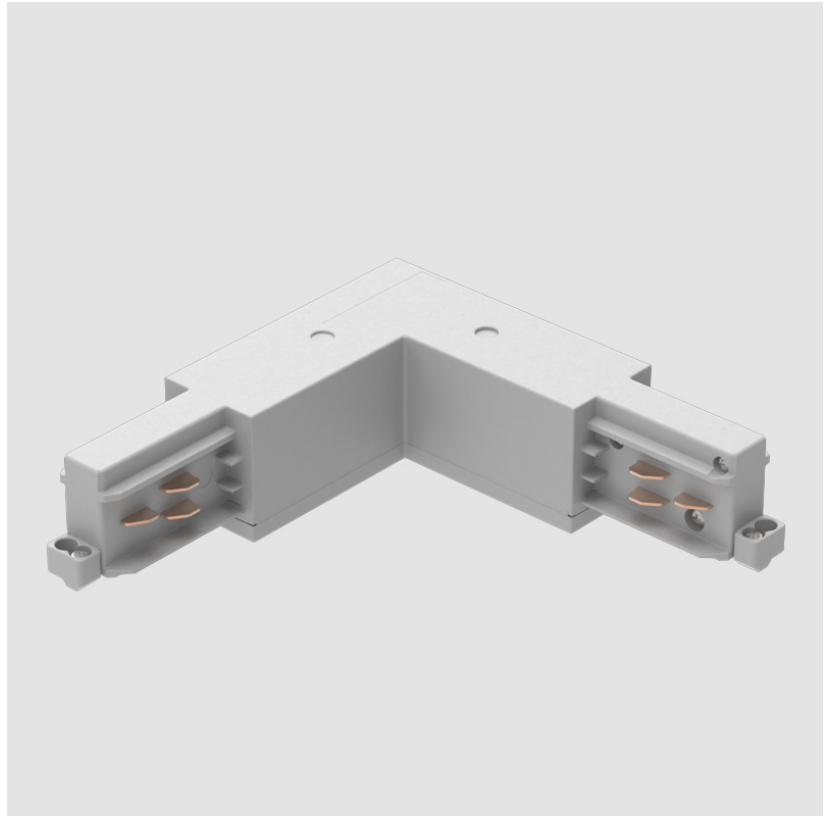

PROJECT	
TYPE	
NOTES	
QUANTITY	
DATE	

A3T218- COMPONENTS TRACK

STR3500-

DESCRIPTION

Track - 3-Circuit L-Connector, Inside Corner (Feedable)

GENERAL

Brand: Prolicht
Division: Architectural
Mounting Type: Track

PHYSICAL

Length (mm): 143
Length (in): 5 ⁵/₈
Width (mm): 32
Width (in): 1 ¹/₄
Height (mm): 38
Height (in): 1 ¹/₂
Fixture Finish: WHI / BLK / GRY
Fixture Material: Aluminum

RATINGS AND CERTIFICATIONS

Certified By: Certified for North American Standards
IP rating: IP20