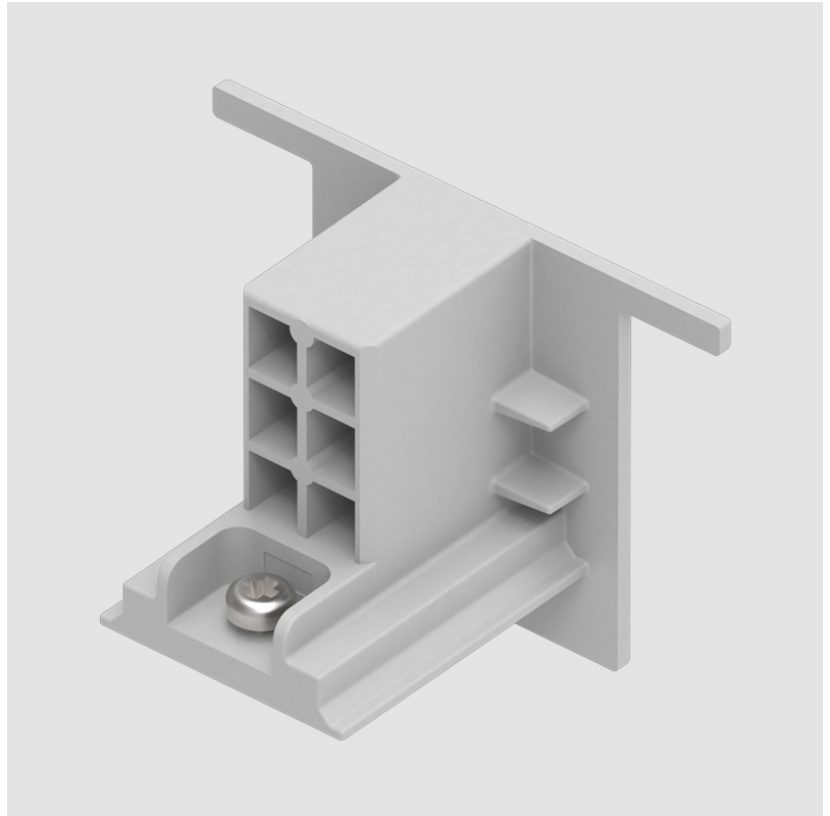

A3T218- COMPONENTS SURFACE

STRR4100-

DESCRIPTION
Track - Recessed - End Cap -

GENERAL
Brand: Prolicht
Division: Architectural
Mounting Type: Surface

PHYSICAL
Length (mm): 32
Length (in): 1 1/4
Width (mm): 32
Width (in): 1 1/4
Height (mm): 38
Height (in): 1 1/2
Fixture Finish: WHI / BLK / GRY
Fixture Material: Aluminum

RATINGS AND CERTIFICATIONS
Certified By: Certified for North American Standards
IP rating: IP20