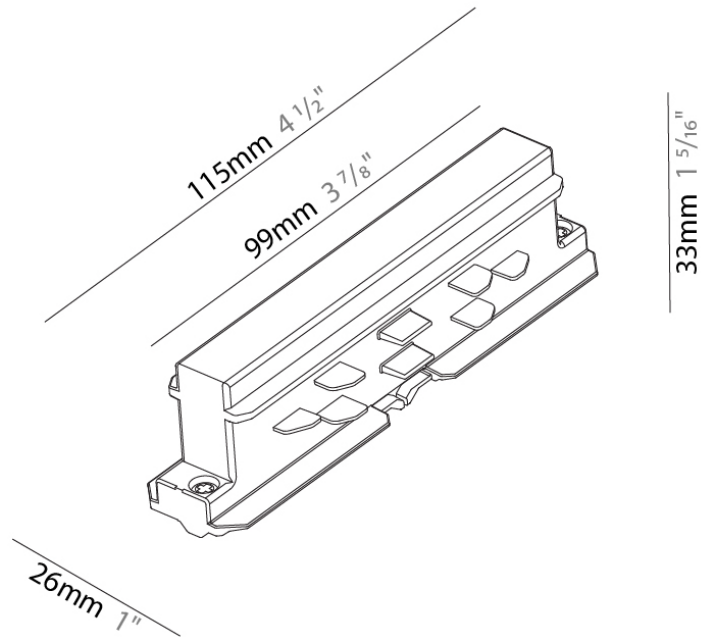

PROJECT	
TYPE	
NOTES	
QUANTITY	
DATE	

A3T218- COMPONENTS TRACK

STR2100-

DESCRIPTION

Track - Straight Connector -

GENERAL

Brand: Prolicht

Division: Architectural

Mounting Type: Track

PHYSICAL

Length (mm): 115

Length (in): 4 1/2"

Width (mm): 26

Width (in): 1"

Height (mm): 33

Height (in): 1 5/16"

Fixture Finish: WHI / BLK / GRY

Fixture Material: Aluminum

RATINGS AND CERTIFICATIONS

Certified By: Certified for North American Standards

IP rating: IP20

A