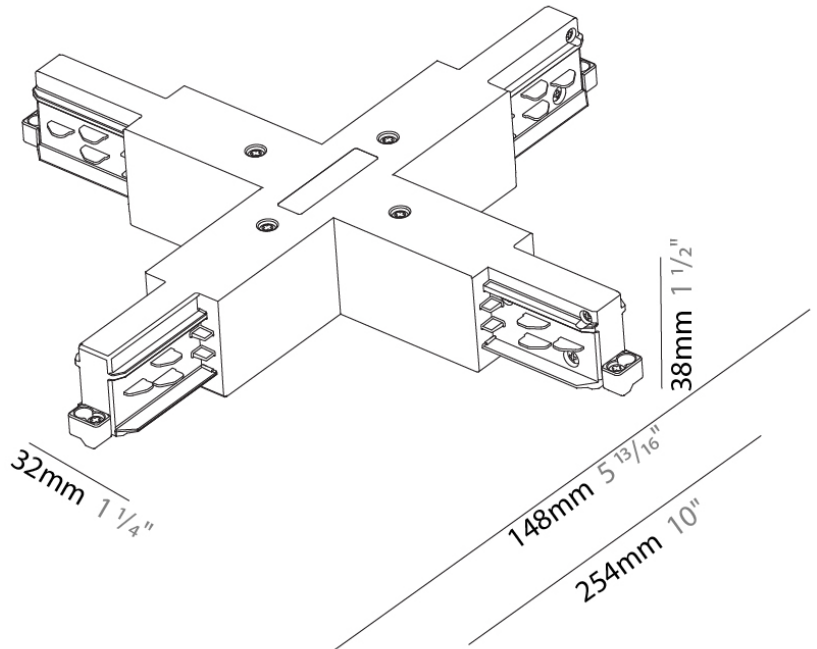

Mounting Type: Track

PHYSICAL

Length (mm): 148

Length (in): 5 ¹³/₁₆

Width (mm): 32

Width (in): 1 ¹/₄

Height (mm): 38

Height (in): 1 ¹/₂

Division: Architectural

Mounting Type: Track

PHYSICAL

Length (mm): 148

Length (in): 5 ¹³/₁₆

Width (mm): 148

Width (in): 5 ¹³/₁₆

Height (mm): 38

Height (in): 1 ¹/₂

Fixture Finish: WHI / BLK / GRY

Fixture Material: Aluminum

RATINGS AND CERTIFICATIONS

Certified By: Certified for North American Standards

IP rating: IP20

A3T218- COMPONENTS TRACK

STR3900-

DESCRIPTION

Track - T-Connector, Inside (Feedable) -

GENERAL

Brand: Prolicht
 Division: Architectural
 Mounting Type: Track

PHYSICAL

Length (mm): 254
 Length (in): 10
 Width (mm): 143
 Width (in): $5 \frac{13}{16}$
 Height (mm): 38
 Height (in): $1 \frac{1}{2}$
 Fixture Finish: WHI / BLK / GRY
 Fixture Material: Aluminum