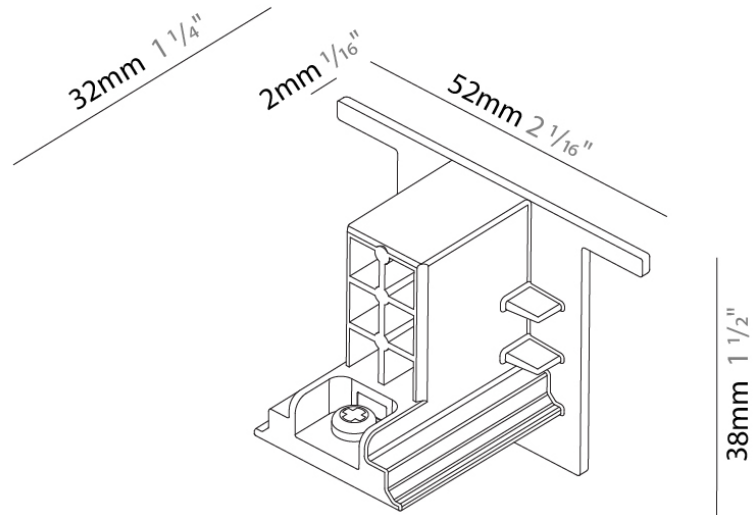

A3T218- COMPONENTS SURFACE

STRR4100-

DESCRIPTION
Track - Recessed - End Cap -

GENERAL
Brand: Prolicht
Division: Architectural
Mounting Type: Surface

PHYSICAL
Length (mm): 32
Length (in): 1 1/4
Width (mm): 32
Width (in): 1 1/4
Height (mm): 38
Height (in): 1 1/2
Fixture Finish: WHI / BLK / GRY
Fixture Material: Aluminum

RATINGS AND CERTIFICATIONS
Certified By: Certified for North American Standards
IP rating: IP20