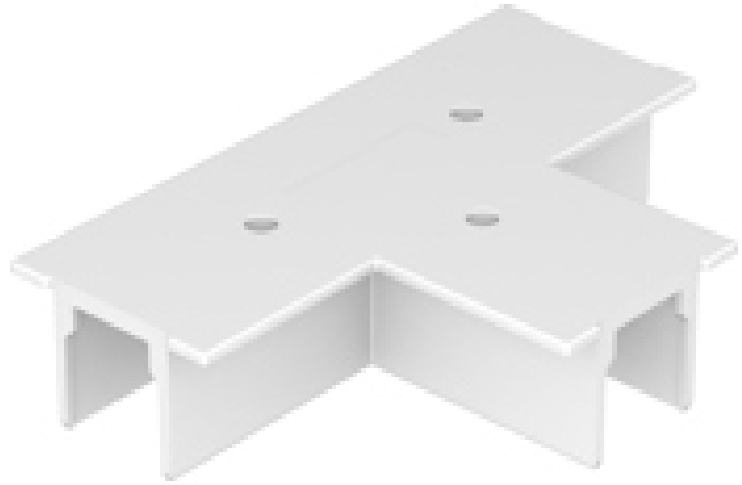

A3T218- COMPONENTS TRACK

PROJECT	_____
TYPE	_____
NOTES	_____
QUANTITY	_____
DATE	_____

STR9013R-

DESCRIPTION

Track - Cover T-Connector

GENERAL

Brand: Prolicht

Division: Architectural

Mounting Type: Track

PHYSICAL

Length (mm): 148

Length (in): 5 ¹³/₁₆

Width (mm): 100

Width (in): 3 ¹⁵/₁₆

Height (mm): 34

Height (in): 1 ⁵/₁₆

Fixture Finish: WHI / BLK / GRY

Fixture Material: Aluminum