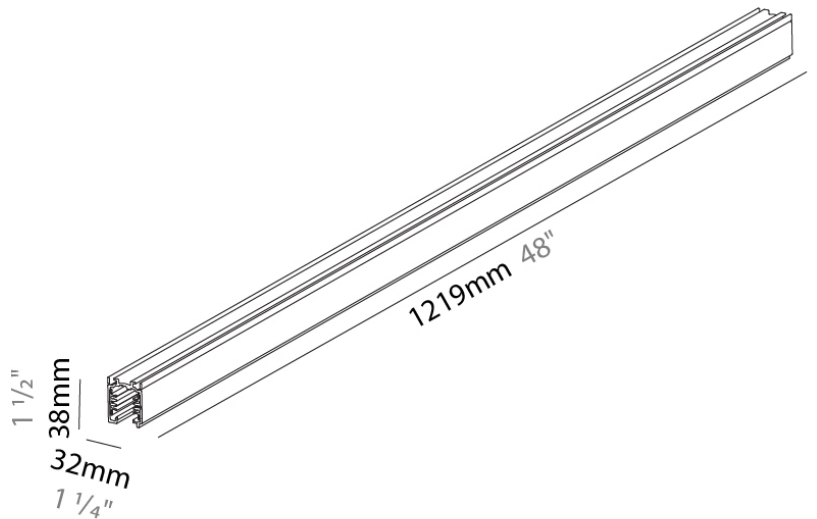

A3T218- COMPONENTS TRACK

STRS4400-

DESCRIPTION

Track - 4' Surface Mount 3-Circuit Track

GENERAL

Brand: Prolicht

Division: Architectural

Mounting Type: Track

PHYSICAL

Shape: Rectangle

Length (mm): 1219

Length (in): 48

Width (mm): 32

Width (in): 1 1/4

Height (mm): 38

Height (in): 1 1/2

Fixture Finish: WHI / BLK / GRY

Fixture Material: Aluminum

ELECTRICAL

Driver Included: No

RATINGS AND CERTIFICATIONS

Certified By: Certified for North American Standards

IP rating: IP20