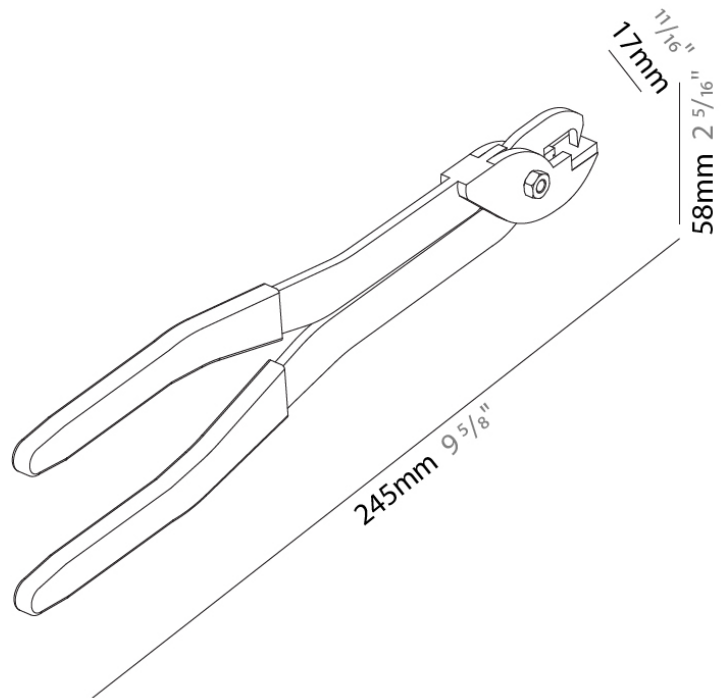

Height (in): 2 ⁵/₁₆

Fixture Material: Aluminum

ELECTRICAL

Driver Included: No

RATINGS AND CERTIFICATIONS

Certified By: Certified for North American Standards

IP rating: IP20

A