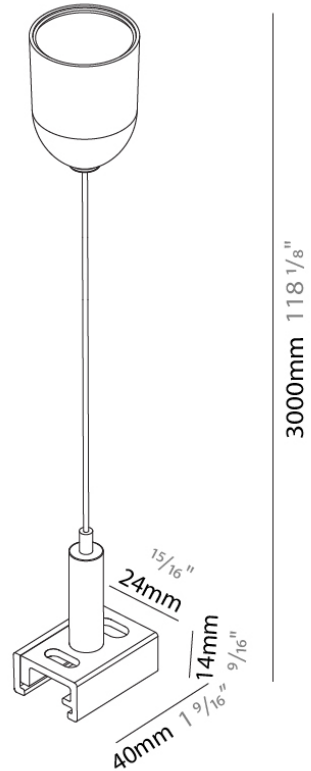

A3T218- COMPONENTS TRACK

PROJECT	
TYPE	
NOTES	
QUANTITY	
DATE	

STR510-

DESCRIPTION

Track - Suspension Cable Kit 3000mm -

GENERAL

Brand: Prolicht

Division: Architectural

Mounting Type: Track

PHYSICAL

Fixture Finish: WHI / BLK / GRY

Fixture Material: Aluminum

RATINGS AND CERTIFICATIONS

Certified By: Certified for North American Standards

IP rating: IP20