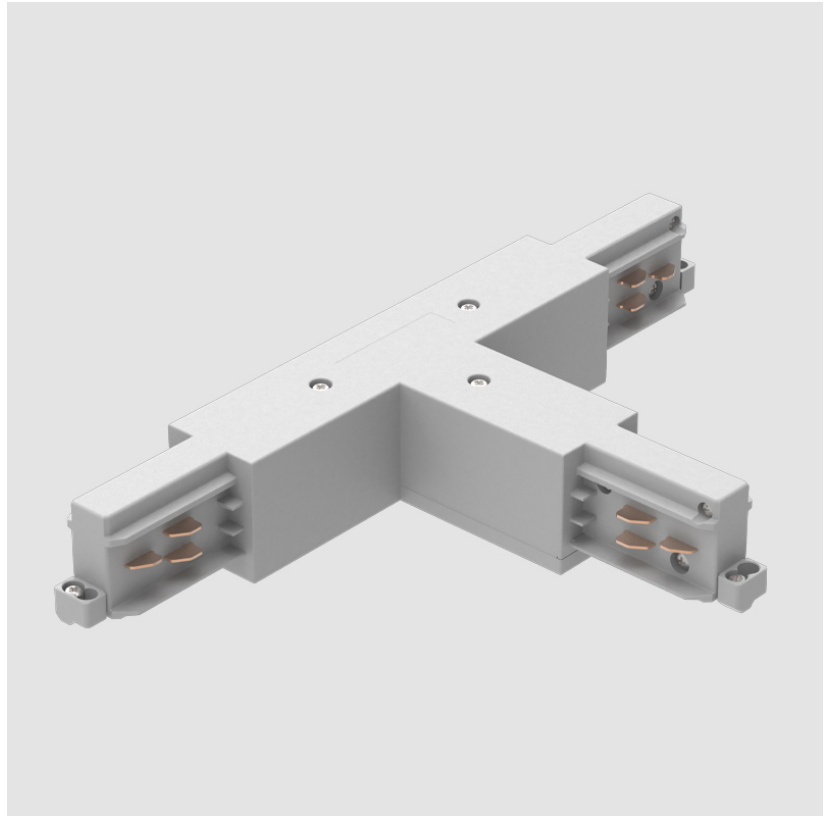

A3T218- COMPONENTS TRACK

STR3900-

DESCRIPTION

Track - T-Connector, Inside (Feedable) -

GENERAL

Brand: Prolicht
Division: Architectural
Mounting Type: Track

PHYSICAL

Length (mm): 254
Length (in): 10
Width (mm): 143
Width (in): $5 \frac{13}{16}$
Height (mm): 38
Height (in): $1 \frac{1}{2}$
Fixture Finish: WHI / BLK / GRY
Fixture Material: Aluminum

RATINGS AND CERTIFICATIONS

Certified By: Certified for North American Standards
IP rating: IP20