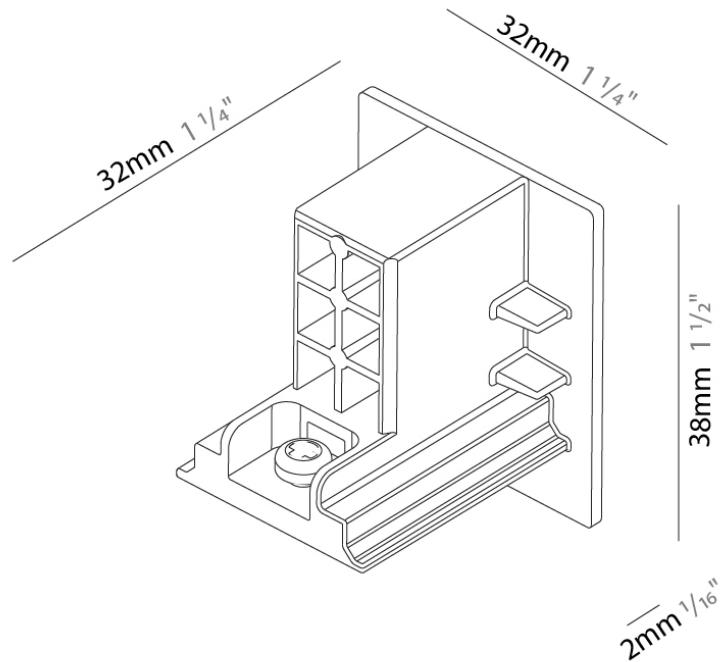

A3T218- COMPONENTS SURFACE

STR4100-

DESCRIPTION

Track - Surface - End Cap -

GENERAL

Brand: Prolicht

Division: Architectural

Mounting Type: Surface

PHYSICAL

Length (mm): 32

Length (in): 1 ¼

Width (mm): 32

Width (in): 1 ¼

Height (mm): 38

Height (in): 1 ½

Fixture Finish: WHI / BLK / GRY

Fixture Material: Aluminum

RATINGS AND CERTIFICATIONS

Certified By: Certified for North American Standards

IP rating: IP20