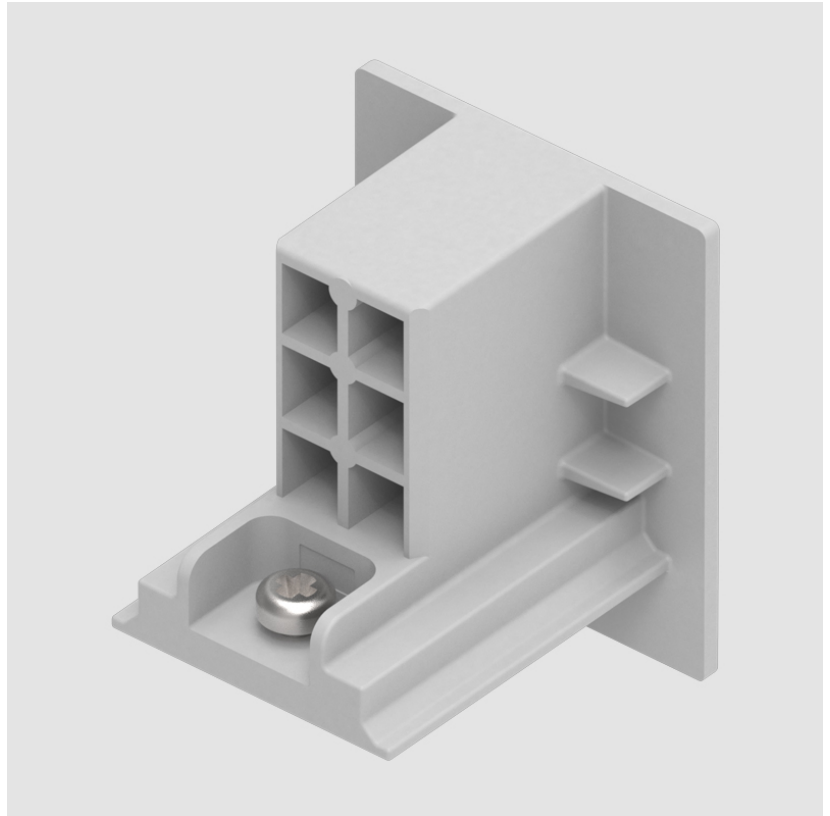

A3T218- COMPONENTS SURFACE

STR4100-

DESCRIPTION

Track - Surface - End Cap -

GENERAL

Brand: Prolicht

Division: Architectural

Mounting Type: Surface

PHYSICAL

Length (mm): 32

Length (in): 1 ¼

Width (mm): 32

Width (in): 1 ¼

Height (mm): 38

Height (in): 1 ½

Fixture Finish: WHI / BLK / GRY

Fixture Material: Aluminum

RATINGS AND CERTIFICATIONS

Certified By: Certified for North American Standards

IP rating: IP20