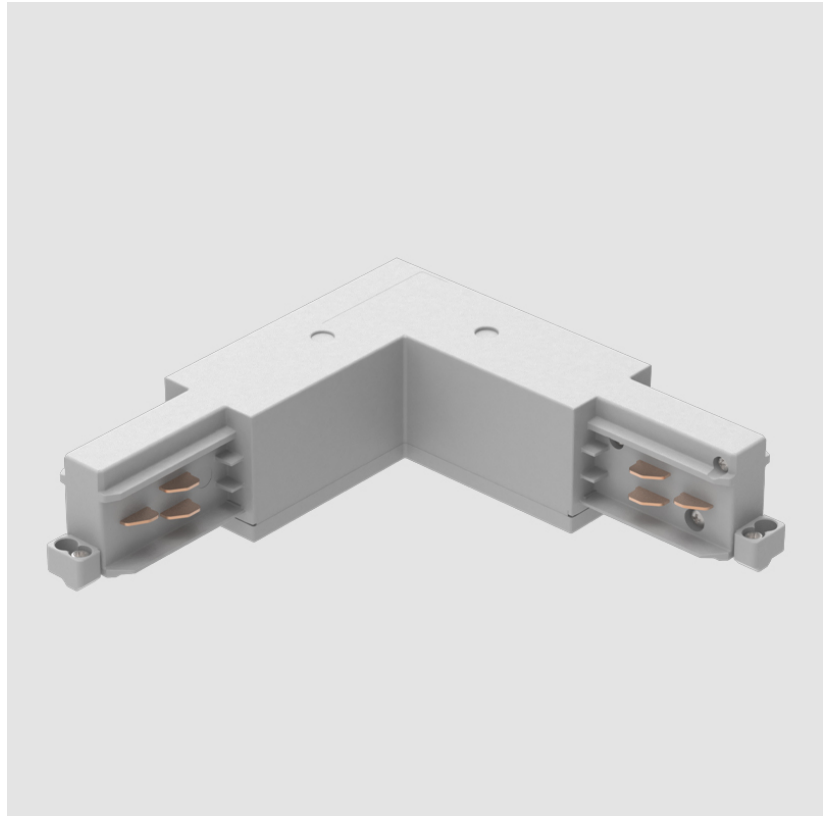

A3T218- COMPONENTS TRACK

STR3400-

DESCRIPTION

Track - L-Connector, Outside Corner (Feedable) -

GENERAL

Brand: Prolicht

Division: Architectural

Mounting Type: Track

PHYSICAL

Length (mm): 143

Length (in): 5 ⁵/₈

Width (mm): 32

Width (in): 1 ¹/₄

Height (mm): 38

Height (in): 1 ¹/₂

Fixture Finish: WHI / BLK / GRY

Fixture Material: Aluminum

RATINGS AND CERTIFICATIONS

Certified By: Certified for North American Standards

IP rating: IP20