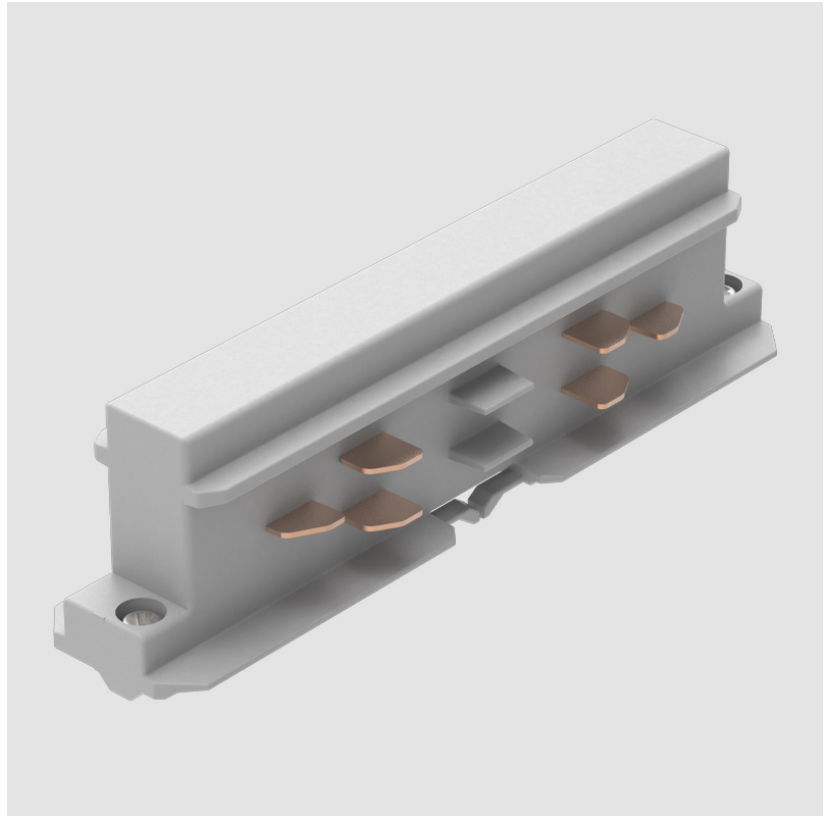

Track - Straight Connector -

GENERAL

Brand: Prolicht

Division: Architectural

Mounting Type: Track

PHYSICAL

Length (mm): 115

Length (in): 4 1/2"

Width (mm): 26

Width (in): 1"

Height (mm): 33

Height (in): 1 5/16"

Fixture Finish: WHI / BLK / GRY

Fixture Material: Aluminum

RATINGS AND CERTIFICATIONS

Certified By: Certified for North American Standards

IP rating: IP20

A

PROJECT	
TYPE	
NOTES	
QUANTITY	
DATE	

A3T218- COMPONENTS TRACK

STR2300-

DESCRIPTION

Track - Flexible Connector -

GENERAL

STR3400-

DESCRIPTION

Track - L-Connector, Outside Corner (Feedable) -

GENERAL

Brand: Prolicht

Division: Architectural

Mounting Type: Track

PHYSICAL