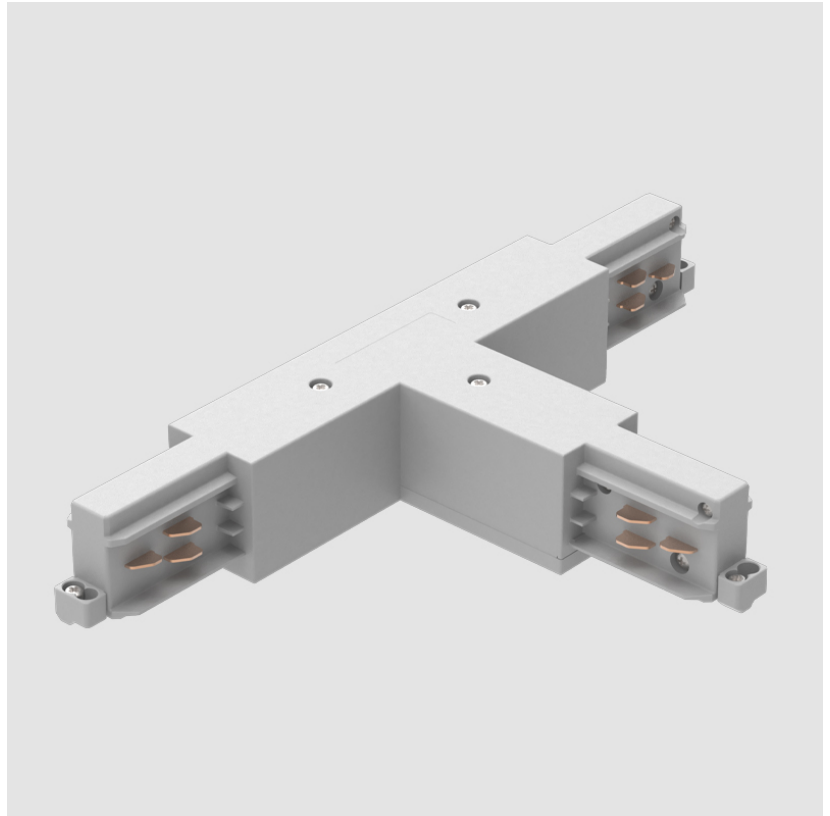

A3T218- COMPONENTS TRACK

STR40001-

DESCRIPTION

Track - T-Connector, Outside (Feedable) -

GENERAL

Brand: Prolicht
Division: Architectural
Mounting Type: Track

PHYSICAL

Length (mm): 254
Length (in): 10
Width (mm): 143
Width (in): 5 5/8
Height (mm): 38
Height (in): 1 1/2
Fixture Finish: WHI / BLK / GRY
Fixture Material: Aluminum

RATINGS AND CERTIFICATIONS

Certified By: Certified for North American Standards
IP rating: IP20