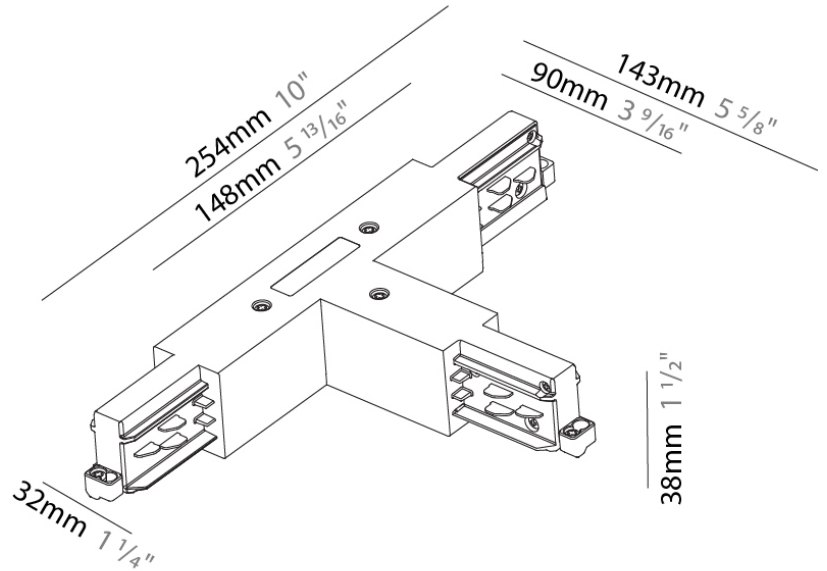

A3T218- COMPONENTS TRACK

STR3900-

DESCRIPTION

Track - T-Connector, Inside (Feedable) -

GENERAL

Brand: Prolicht
Division: Architectural
Mounting Type: Track

PHYSICAL

Length (mm): 254
Length (in): 10
Width (mm): 143
Width (in): $5 \frac{13}{16}$
Height (mm): 38
Height (in): $1 \frac{1}{2}$
Fixture Finish: WHI / BLK / GRY
Fixture Material: Aluminum

RATINGS AND CERTIFICATIONS

Certified By: Certified for North American Standards
IP rating: IP20