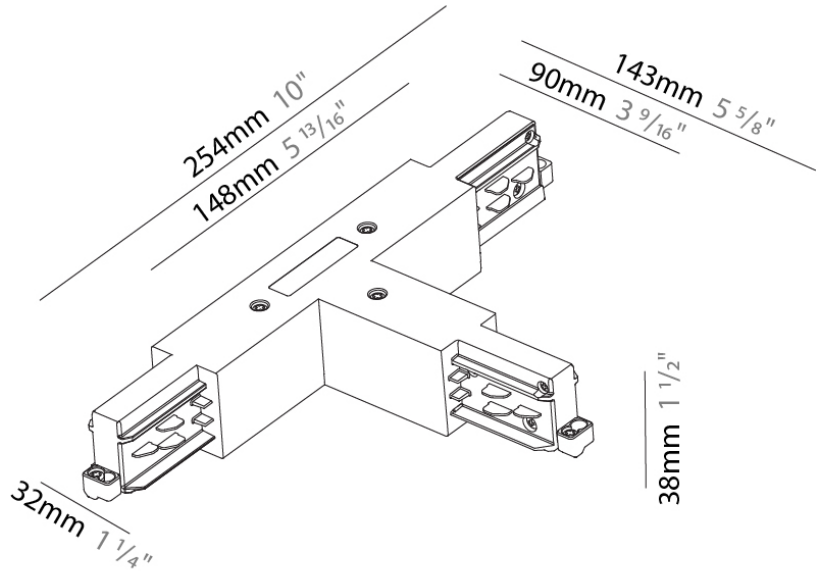

A3T218- COMPONENTS TRACK

STR40001-

DESCRIPTION

Track - T-Connector, Outside (Feedable) -

GENERAL

Brand: Prolicht
Division: Architectural
Mounting Type: Track

PHYSICAL

Length (mm): 254
Length (in): 10
Width (mm): 143
Width (in): 5 5/8
Height (mm): 38
Height (in): 1 1/2
Fixture Finish: WHI / BLK / GRY
Fixture Material: Aluminum

RATINGS AND CERTIFICATIONS

Certified By: Certified for North American Standards
IP rating: IP20