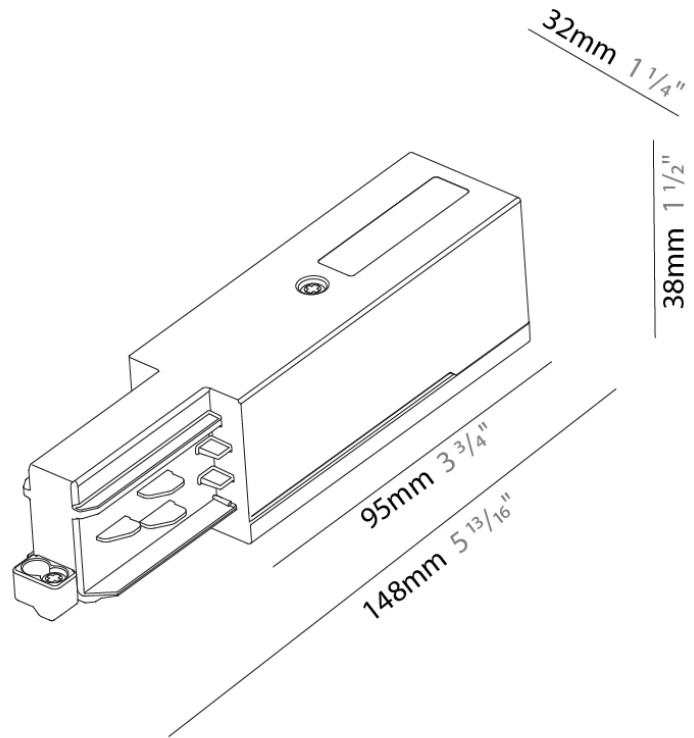

PROJECT	_____
TYPE	_____
NOTES	_____
QUANTITY	_____
DATE	_____

A3T218- COMPONENTS TRACK

STR1110-

DESCRIPTION

Track - End Feed - Right Side

GENERAL

Brand: Prolicht

Division: Architectural

Mounting Type: Track

PHYSICAL

Length (mm): 148

Length (in): 5 ¹³/₁₆

Width (mm): 32

Width (in): 1 ¹/₄

Height (mm): 38

Height (in): 1 ¹/₂

Fixture Finish: WHI / BLK / GRY

Fixture Material: Aluminum

RATINGS AND CERTIFICATIONS

Certified By: Certified for North American Standards

IP rating: IP20

A