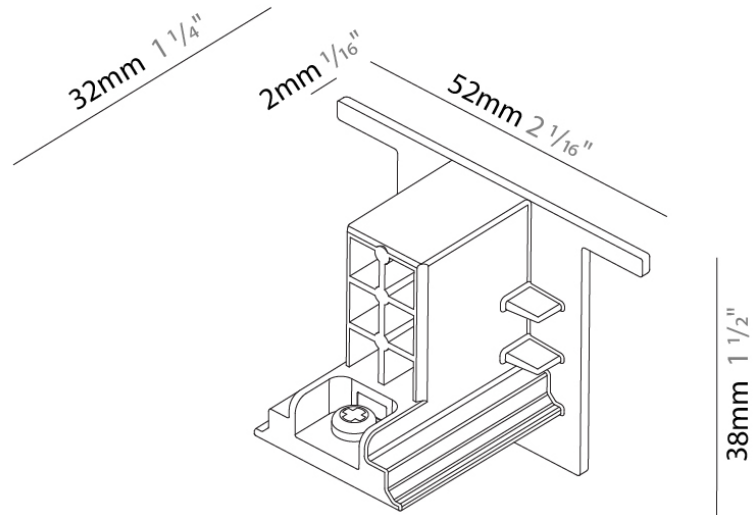

Division: Architectural

Mounting Type: Track

PHYSICAL

Length (mm): 148

Length (in): 5 ¹³/₁₆

Width (mm): 148

Width (in): 5 ¹³/₁₆

Height (mm): 34

PHYSICAL
 Length (mm): 32
 Length (in): 1 ¼
 Width (mm): 32
 Width (in): 1 ¼
 Height (mm): 38
 Height (in): 1 ½
 Fixture Finish: WHI / BLK / GRY
 Fixture Material: Aluminum

RATINGS AND CERTIFICATIONS
 Certified By: Certified for North American Standards
 IP rating: IP20