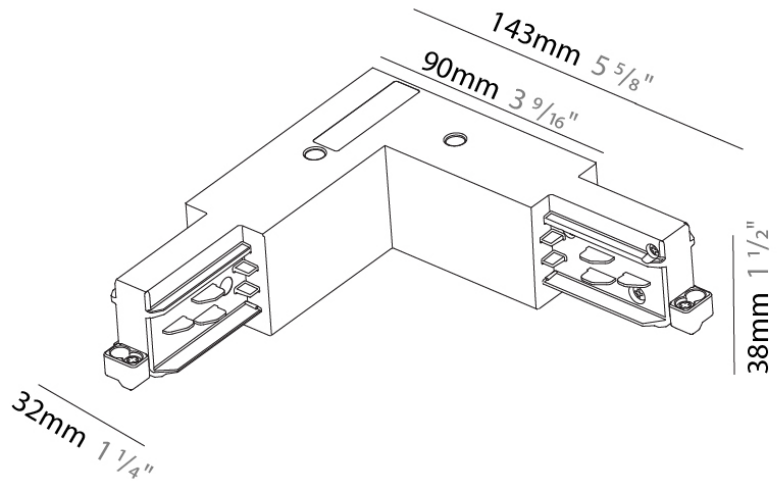

PROJECT	
TYPE	
NOTES	
QUANTITY	
DATE	

A3T220- COMPONENTS TRACK

STR3500-

DESCRIPTION

Track - 3-Circuit L-Connector, Inside Corner (Feedable)

GENERAL

Brand: Prolicht
Division: Architectural
Mounting Type: Track

PHYSICAL

Length (mm): 143
Length (in): 5 ⁵/₈
Width (mm): 32
Width (in): 1 ¹/₄
Height (mm): 38
Height (in): 1 ¹/₂
Fixture Finish: WHI / BLK / GRY
Fixture Material: Aluminum

RATINGS AND CERTIFICATIONS

Certified By: Certified for North American Standards
IP rating: IP20