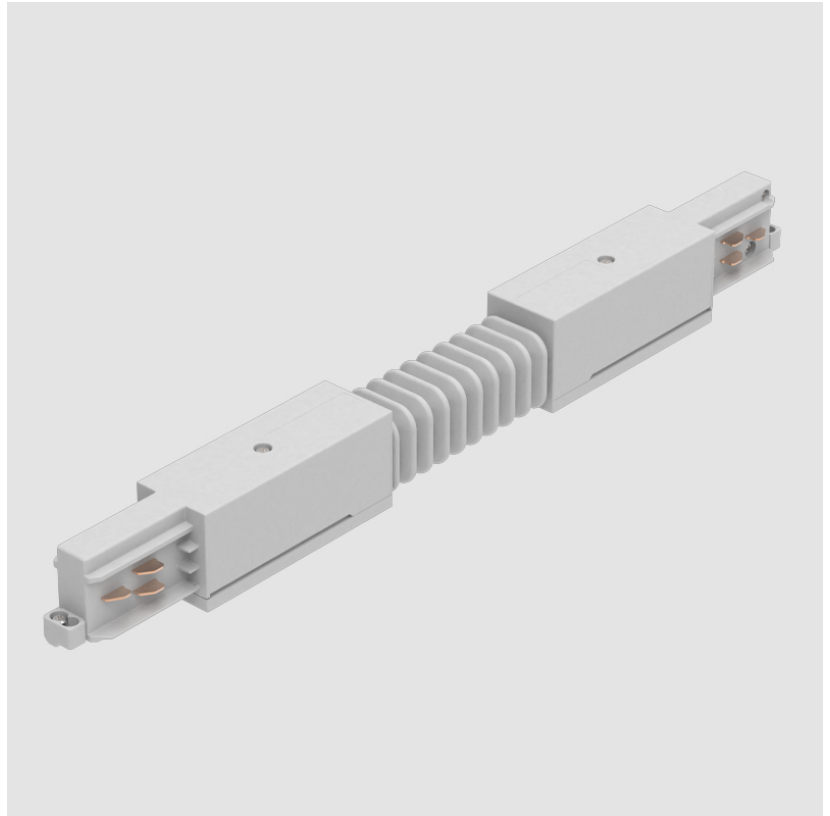

A3T220- COMPONENTS TRACK

STR1110-

DESCRIPTION

Track - End Feed - Right Side

GENERAL

Brand: Prolicht
 Division: Architectural
 Mounting Type: Track

PHYSICAL

Length (mm): 148
 Length (in): 5 ¹³/₁₆
 Width (mm): 32
 Width (in): 1 ¹/₄
 Height (mm): 38
 Height (in): 1 ¹/₂
 Fixture Finish: WHI / BLK / GRY
 Fixture Material: Aluminum

Certified By: Certified for North American Standards

IP rating: IP20

PROJECT	
TYPE	
NOTES	
QUANTITY	
DATE	

A3T220- COMPONENTS TRACK

STR2300-

DESCRIPTION

Track - Flexible Connector -

GENERAL

Height (mm): 38

Height (in): 1 ⁵/₁₆

Fixture Finish: WHI / BLK / GRY

Fixture Material: Aluminum

RATINGS AND CERTIFICATIONS

Certified By: Certified for North American Standards

IP rating: IP20

PROJECT	_____
TYPE	_____
NOTES	_____
QUANTITY	_____
DATE	_____

A3T220- COMPONENTS TRACK

STR3400-

DESCRIPTION

Track - L-Connector, Outside Corner (Feedable) -

GENERAL

Brand: Prolicht

Division: Architectural

Mounting Type: Track