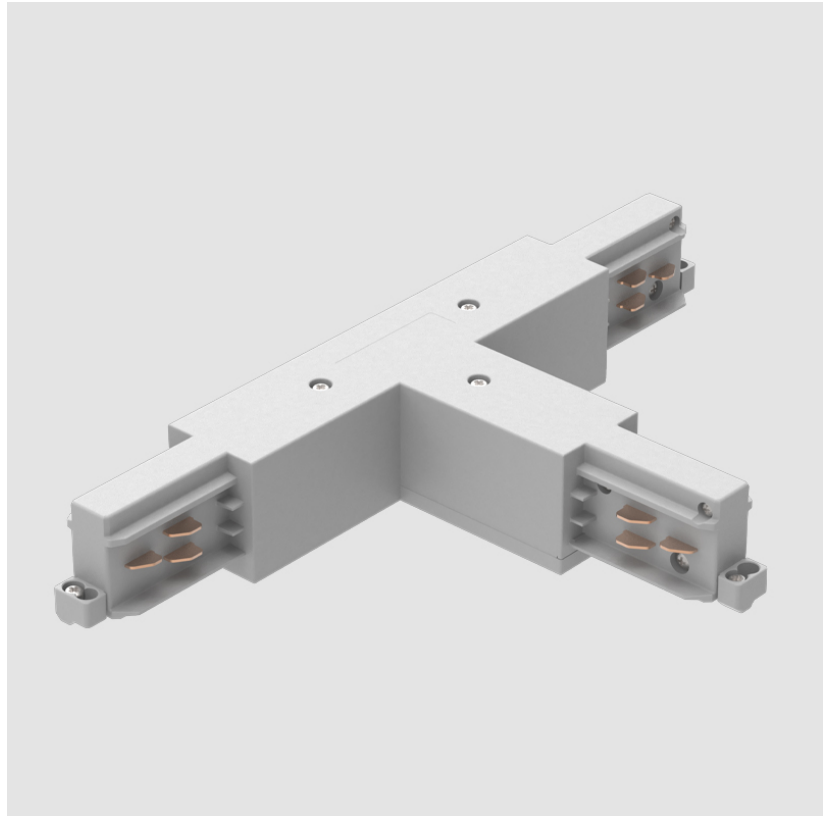

A3T220- COMPONENTS TRACK

STR40001-

DESCRIPTION

Track - T-Connector, Outside (Feedable) -

GENERAL

Brand: Prolicht
Division: Architectural
Mounting Type: Track

PHYSICAL

Length (mm): 254
Length (in): 10
Width (mm): 143
Width (in): 5 ⁵/₈
Height (mm): 38
Height (in): 1 ¹/₂
Fixture Finish: WHI / BLK / GRY
Fixture Material: Aluminum

RATINGS AND CERTIFICATIONS

Certified By: Certified for North American Standards
IP rating: IP20