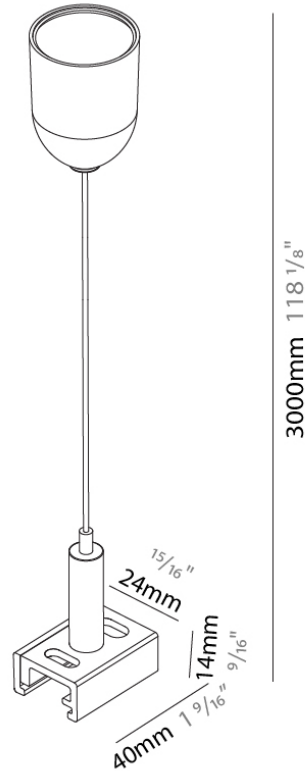

PROJECT	_____
TYPE	_____
NOTES	_____
QUANTITY	_____
DATE	_____

A3T220- COMPONENTS TRACK

STR510-

DESCRIPTION

Track - Suspension Cable Kit 3000mm -

GENERAL

Brand: Prolicht

Division: Architectural

Mounting Type: Track

PHYSICAL

Fixture Finish: WHI / BLK / GRY

Fixture Material: Aluminum

RATINGS AND CERTIFICATIONS

Certified By: Certified for North American Standards

IP rating: IP20

A