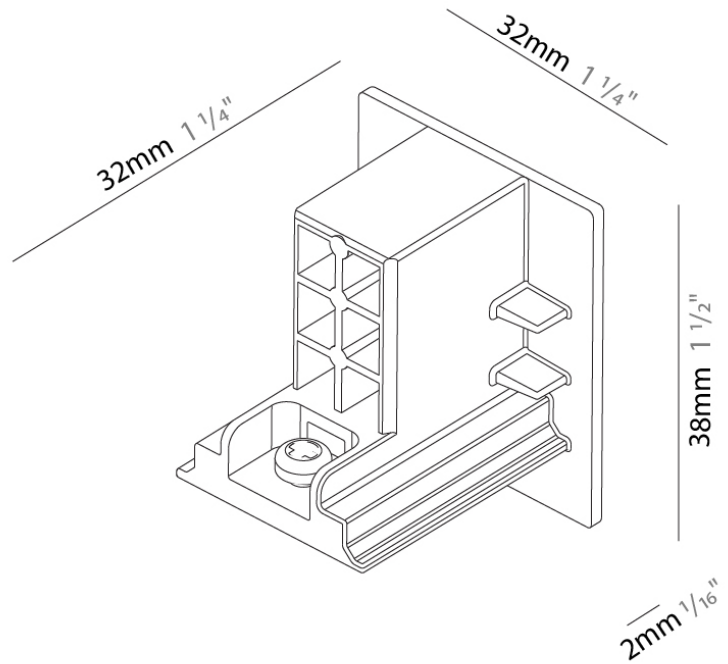

A3T220- COMPONENTS SURFACE

STR4100-

DESCRIPTION

Track - Surface - End Cap -

GENERAL

Brand: Prolicht

Division: Architectural

Mounting Type: Surface

PHYSICAL

Length (mm): 32

Length (in): 1 ¼

Width (mm): 32

Width (in): 1 ¼

Height (mm): 38

Height (in): 1 ½

Fixture Finish: WHI / BLK / GRY

Fixture Material: Aluminum

RATINGS AND CERTIFICATIONS

Certified By: Certified for North American Standards

IP rating: IP20