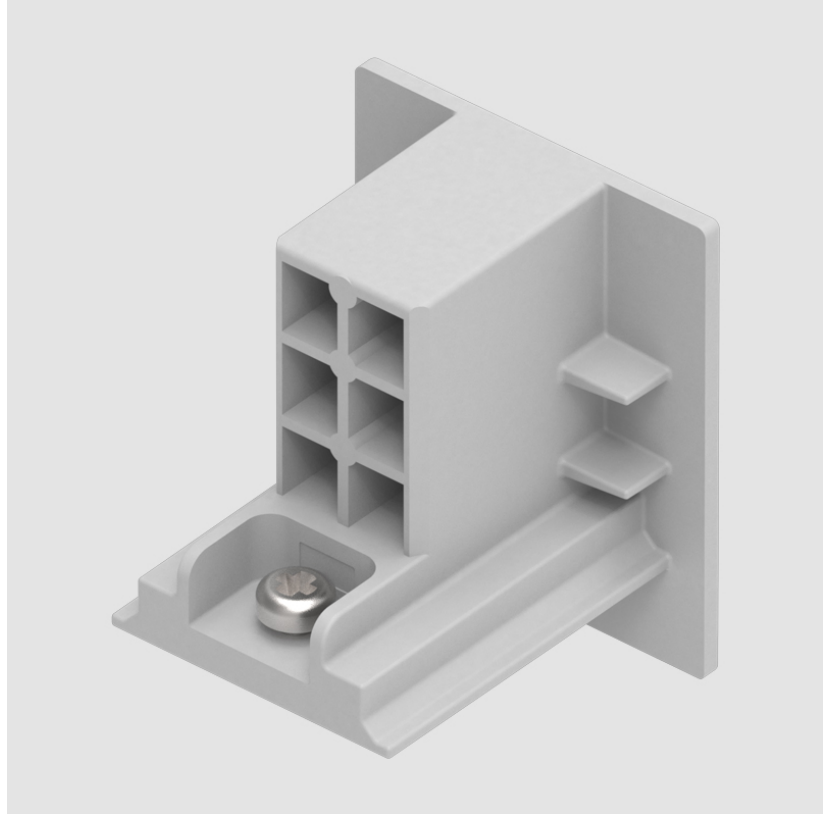

A3T220- COMPONENTS SURFACE

STR4100-

DESCRIPTION

Track - Surface - End Cap -

GENERAL

Brand: Prolicht

Division: Architectural

Mounting Type: Surface

PHYSICAL

Length (mm): 32

Length (in): 1 ¼

Width (mm): 32

Width (in): 1 ¼

Height (mm): 38

Height (in): 1 ½

Fixture Finish: WHI / BLK / GRY

Fixture Material: Aluminum

RATINGS AND CERTIFICATIONS

Certified By: Certified for North American Standards

IP rating: IP20