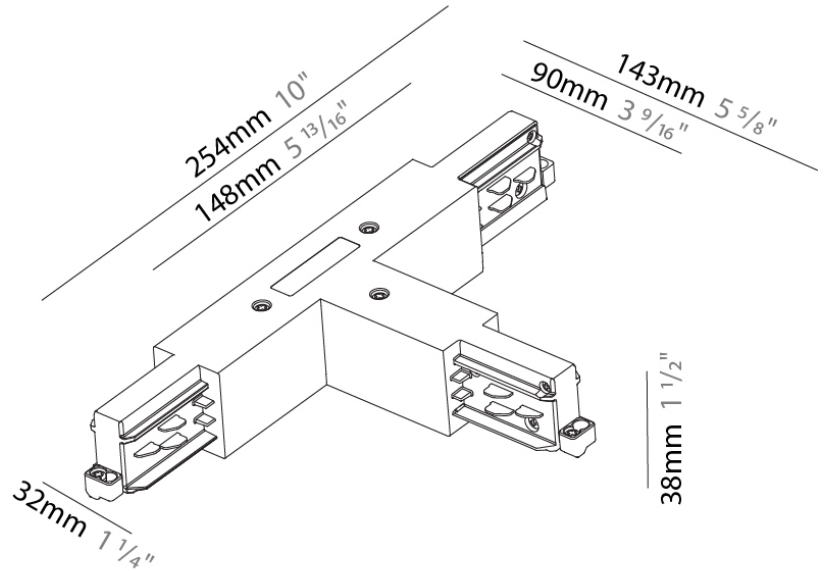

A3T220- COMPONENTS TRACK

STR40001-

DESCRIPTION

Track - T-Connector, Outside (Feedable) -

GENERAL

Brand: Prolicht
Division: Architectural
Mounting Type: Track

PHYSICAL

Length (mm): 254
Length (in): 10
Width (mm): 143
Width (in): 5 ⁵/₈
Height (mm): 38
Height (in): 1 ¹/₂
Fixture Finish: WHI / BLK / GRY
Fixture Material: Aluminum

RATINGS AND CERTIFICATIONS

Certified By: Certified for North American Standards
IP rating: IP20