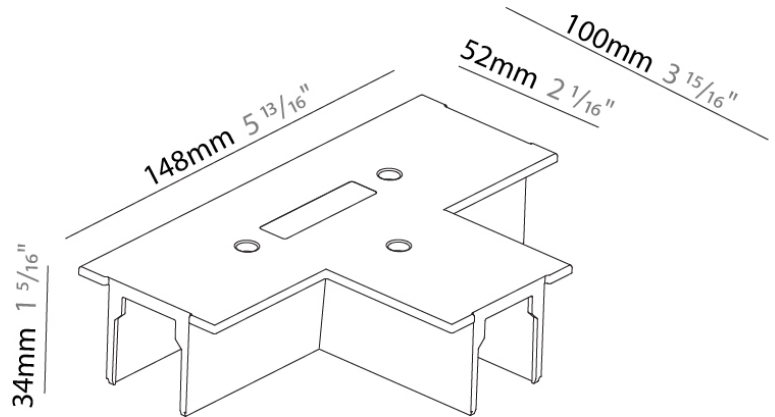

A3T220- COMPONENTS TRACK

STR9013R-

DESCRIPTION

Track - Cover T-Connector

GENERAL

Brand: Prolicht

Division: Architectural

Mounting Type: Track

PHYSICAL

Length (mm): 148

Length (in): 5 ¹³/₁₆

Width (mm): 100

Width (in): 3 ¹⁵/₁₆

Height (mm): 34

Height (in): 1 ⁵/₁₆

Fixture Finish: WHI / BLK / GRY

Fixture Material: Aluminum