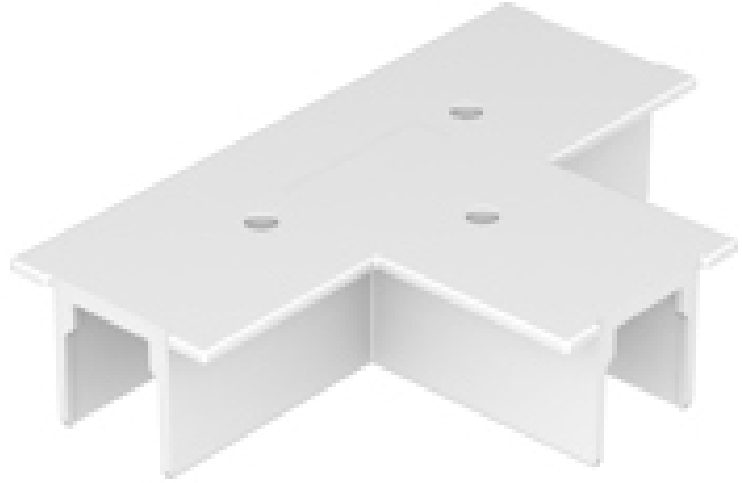

A3T220- COMPONENTS TRACK

STR9013R-

DESCRIPTION

Track - Cover T-Connector

GENERAL

Brand: Prolicht

Division: Architectural

Mounting Type: Track

PHYSICAL

Length (mm): 148

Length (in): 5 ¹³/₁₆

Width (mm): 100

Width (in): 3 ¹⁵/₁₆

Height (mm): 34

Height (in): 1 ⁵/₁₆

Fixture Finish: WHI / BLK / GRY

Fixture Material: Aluminum