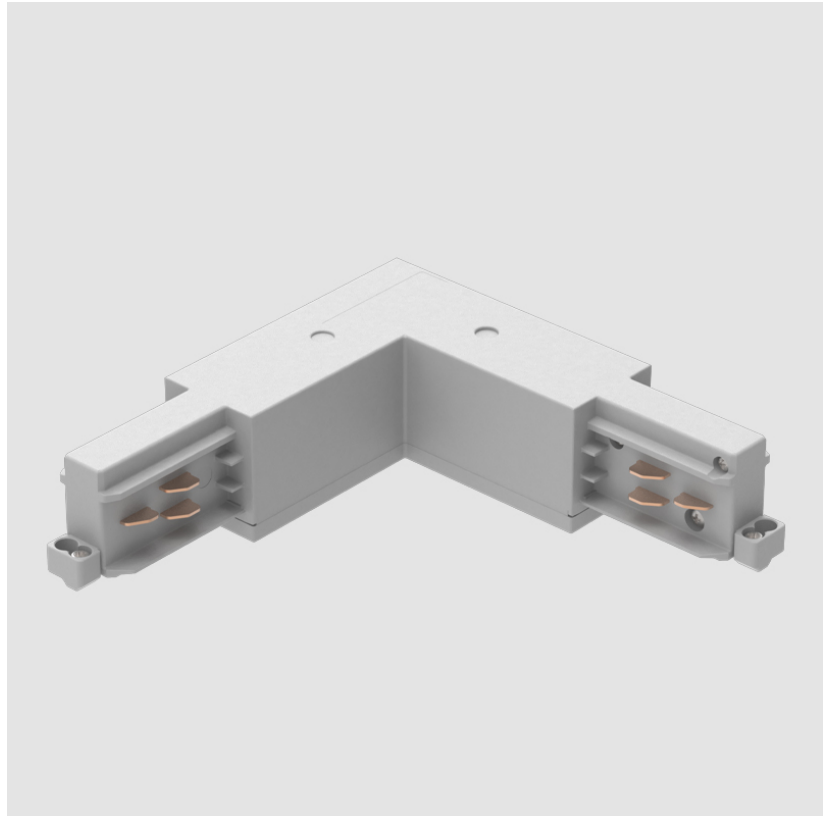

PROJECT	
TYPE	
NOTES	
QUANTITY	
DATE	

A3T220- COMPONENTS TRACK

STR3500-

DESCRIPTION

Track - 3-Circuit L-Connector, Inside Corner (Feedable)

GENERAL

Brand: Prolicht
Division: Architectural
Mounting Type: Track

PHYSICAL

Length (mm): 143
Length (in): 5 ⁵/₈
Width (mm): 32
Width (in): 1 ¹/₄
Height (mm): 38
Height (in): 1 ¹/₂
Fixture Finish: WHI / BLK / GRY
Fixture Material: Aluminum

RATINGS AND CERTIFICATIONS

Certified By: Certified for North American Standards
IP rating: IP20