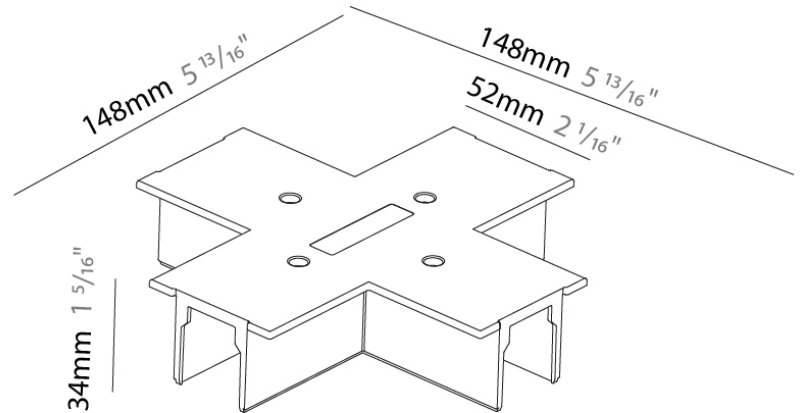

A3T220- COMPONENTS TRACK

STR9017R-

DESCRIPTION

Track - Cover Cross Connector

GENERAL

Brand: Prolicht

Division: Architectural

Mounting Type: Track

PHYSICAL

Length (mm): 148

Length (in): 5 ¹³/₁₆

Width (mm): 148

Width (in): 5 ¹³/₁₆

Height (mm): 34

Height (in): 1 ⁵/₁₆

Fixture Finish: WHI / BLK / GRY

Fixture Material: Aluminum