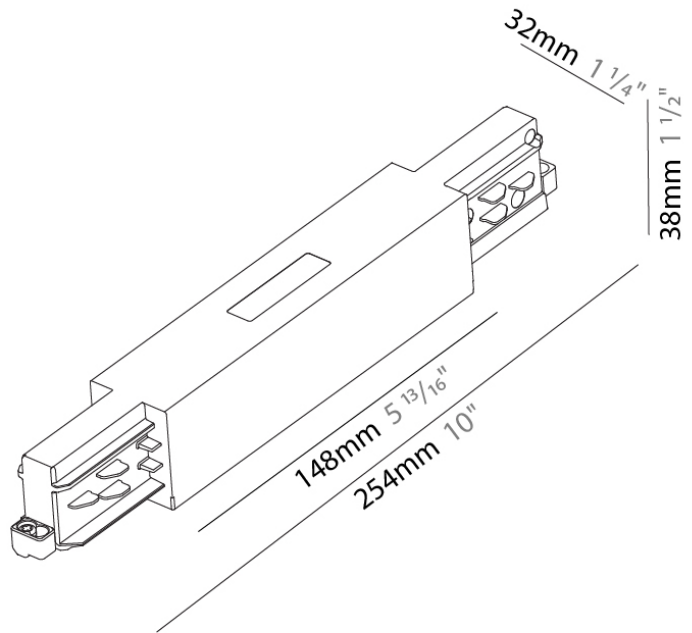

Width (in): 1 ¹/₄

Height (mm): 38

Height (in): 1 ¹/₂

Fixture Finish: WHI / BLK / GRY

Fixture Material: Aluminum

RATINGS AND CERTIFICATIONS

Certified By: Certified for North American Standards

IP rating: IP20

Division: Architectural

Mounting Type: Track

PHYSICAL

Length (mm): 254

Length (in): 10

Width (mm): 32

Width (in): 1 1/4

Height (mm): 38

Height (in): 1 5/16

Fixture Finish: WHI / BLK / GRY

Fixture Material: Aluminum

RATINGS AND CERTIFICATIONS

Certified By: Certified for North American Standards

IP rating: IP20

A3T220- COMPONENTS TRACK

STR2100-

Length (in): 4 1/2"

Width (mm): 26

Width (in): 1"

Height (mm): 33

Height (in): 1 5/16"

Fixture Finish: WHI / BLK / GRY

Fixture Material: Aluminum

RATINGS AND CERTIFICATIONS