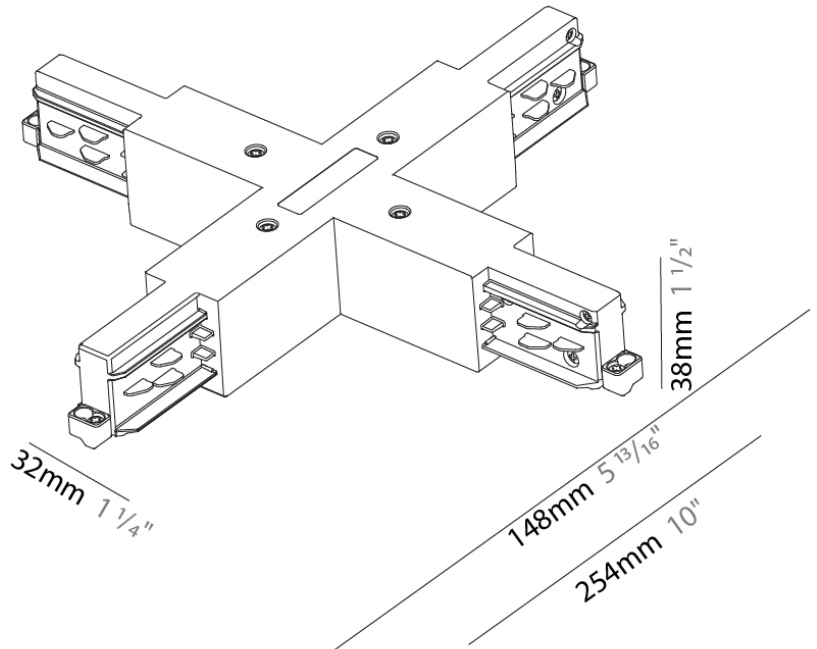

A3T220- COMPONENTS TRACK

STR1110-

DESCRIPTION

Track - End Feed - Right Side

GENERAL

Brand: Prolicht
 Division: Architectural
 Mounting Type: Track

PHYSICAL

Length (mm): 148
 Length (in): 5 ¹³/₁₆
 Width (mm): 32
 Width (in): 1 ¹/₄
 Height (mm): 38
 Height (in): 1 ¹/₂
 Fixture Finish: WHI / BLK / GRY
 Fixture Material: Aluminum

Division: Architectural

Mounting Type: Track

PHYSICAL

Length (mm): 148

Length (in): 5 ¹³/₁₆

Width (mm): 148

Width (in): 5 ¹³/₁₆

Height (mm): 38

Height (in): 1 ¹/₂

Fixture Finish: WHI / BLK / GRY

Fixture Material: Aluminum

RATINGS AND CERTIFICATIONS

Certified By: Certified for North American Standards

IP rating: IP20

A3T220- COMPONENTS TRACK

STR3900-

DESCRIPTION
 Track - T-Connector, Inside (Feedable) -

GENERAL
 Brand: Prolicht
 Division: Architectural
 Mounting Type: Track

PHYSICAL
 Length (mm): 254
 Length (in): 10
 Width (mm): 143
 Width (in): 5 ¹³/₁₆
 Height (mm): 38
 Height (in): 1 ¹/₂
 Fixture Finish: WHI / BLK / GRY
 Fixture Material: Aluminum