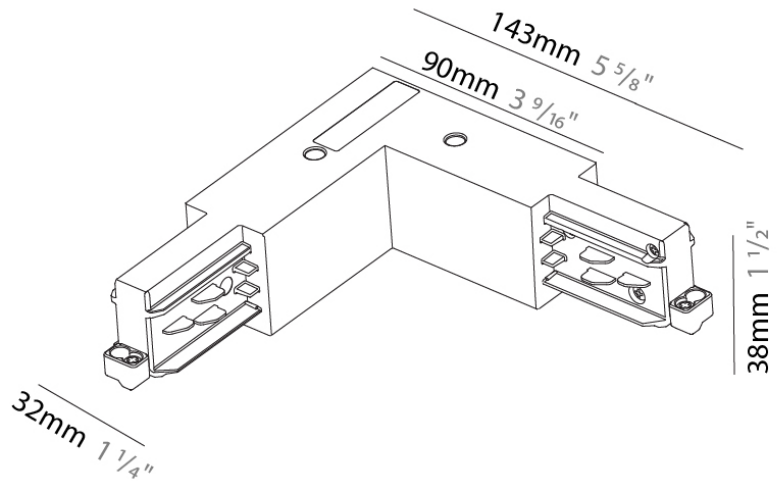

PROJECT	_____
TYPE	_____
NOTES	_____
QUANTITY	_____
DATE	_____

A3T220- COMPONENTS TRACK

STR3400-

DESCRIPTION

Track - L-Connector, Outside Corner (Feedable) -

GENERAL

Brand: Prolicht

Division: Architectural

Mounting Type: Track

PHYSICAL

Length (mm): 143

Length (in): 5 ⁵/₈

Width (mm): 32

Width (in): 1 ¹/₄

Height (mm): 38

Height (in): 1 ¹/₂

Fixture Finish: WHI / BLK / GRY

Fixture Material: Aluminum

RATINGS AND CERTIFICATIONS

Certified By: Certified for North American Standards

IP rating: IP20

A