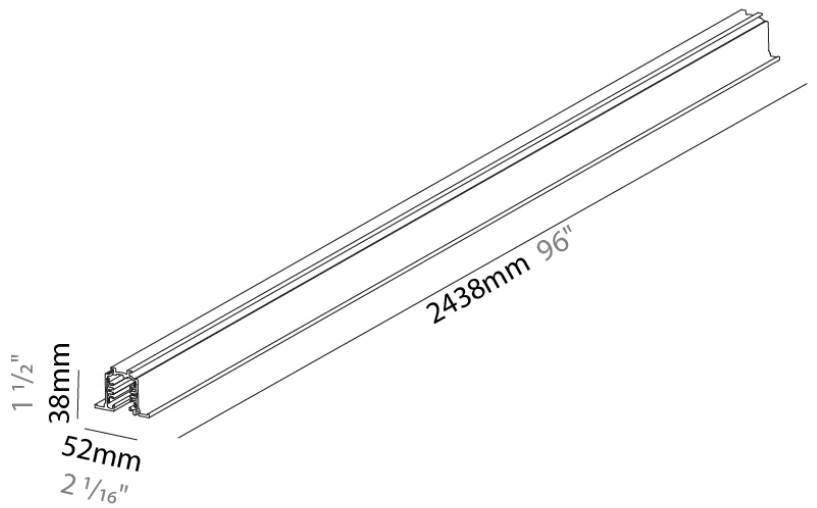

A3T220- COMPONENTS TRACK

STRR4800-

DESCRIPTION

Track - 8' Recessed Mount 3-Circuit Track - Gray

GENERAL

Brand: Prolicht

Division: Architectural

Mounting Type: Track

PHYSICAL

Shape: Rectangle

Length (mm): 2438

Length (in): 96

Width (mm): 32

Width (in): 1 1/4

Height (mm): 38

Height (in): 1 1/2

Fixture Finish: WHI / BLK / GRY

Fixture Material: Aluminum

RATINGS AND CERTIFICATIONS

Certified By: Certified for North American Standards

IP rating: IP20