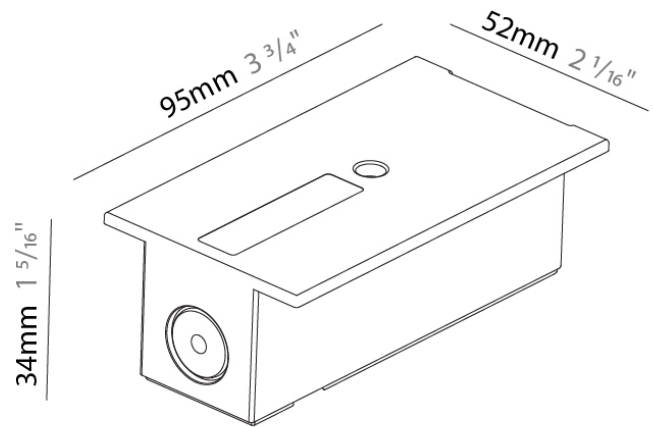

PHYSICAL

Length (mm): 40

Length (in): 1 ⁹/₁₆

Width (mm): 24

Width (in): 15/16

Height (mm): 14

Height (in): 9/16

Fixture Finish: WHI / BLK

Width (in): 2 ¹/₁₆

Height (mm): 34

Height (in): 1 ⁵/₁₆

Fixture Finish: WHI / BLK / GRY

Fixture Material: Aluminum

RATINGS AND CERTIFICATIONS

IP rating: IP20

A3T220- COMPONENTS TRACK

Length (mm): 148

Length (in): 5 ¹³/₁₆

Width (mm): 52

Width (in): 2 ¹/₁₆

Height (mm): 34

Height (in): 1 ⁵/₁₆

Fixture Finish: WHI / BLK / GRY

Fixture Material: Aluminum