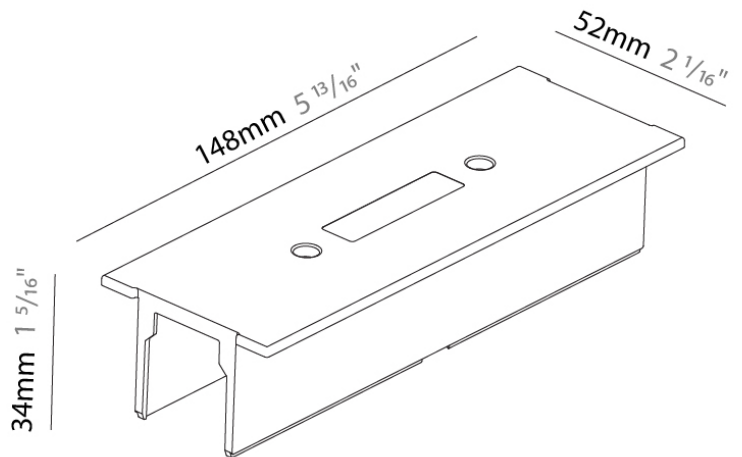

Division: Architectural

Mounting Type: Track

PHYSICAL

Length (mm): 254

Length (in): 10

Width (mm): 32

Width (in): 1 1/4

Height (mm): 38

Length (mm): 148

Length (in): 5 ¹³/₁₆

Width (mm): 52

Width (in): 2 ¹/₁₆

Height (mm): 34

Height (in): 1 ⁵/₁₆

Fixture Finish: WHI / BLK / GRY

Fixture Material: Aluminum

PHYSICAL

Length (mm): 100

Length (in): 3 ¹⁵/₁₆"

Width (mm): 100

Width (in): 3 ¹⁵/₁₆"

Height (mm): 34

Height (in): 1 ⁵/₁₆"

Fixture Finish: WHI / BLK / GRY