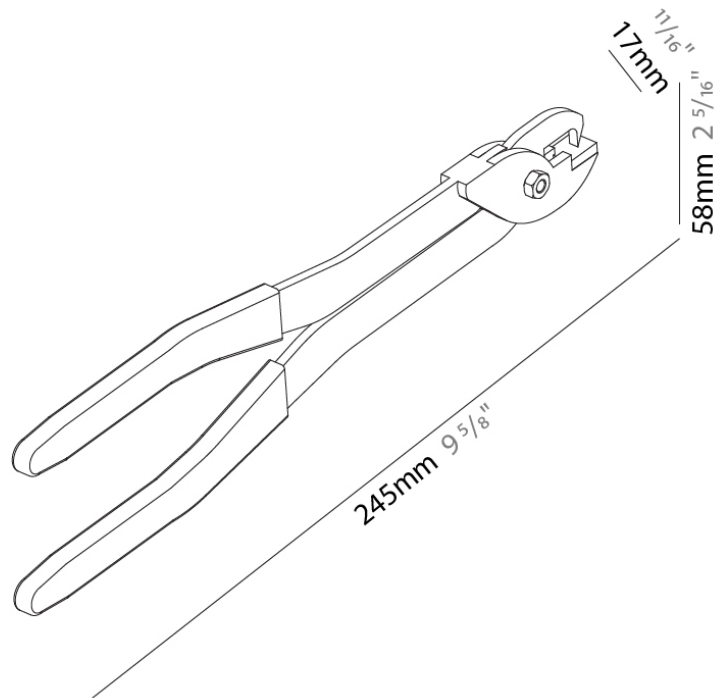

Height (in): 2 ⁵/₁₆

Fixture Material: Aluminum

ELECTRICAL

Driver Included: No

RATINGS AND CERTIFICATIONS

Certified By: Certified for North American Standards

IP rating: IP20

LEGEND