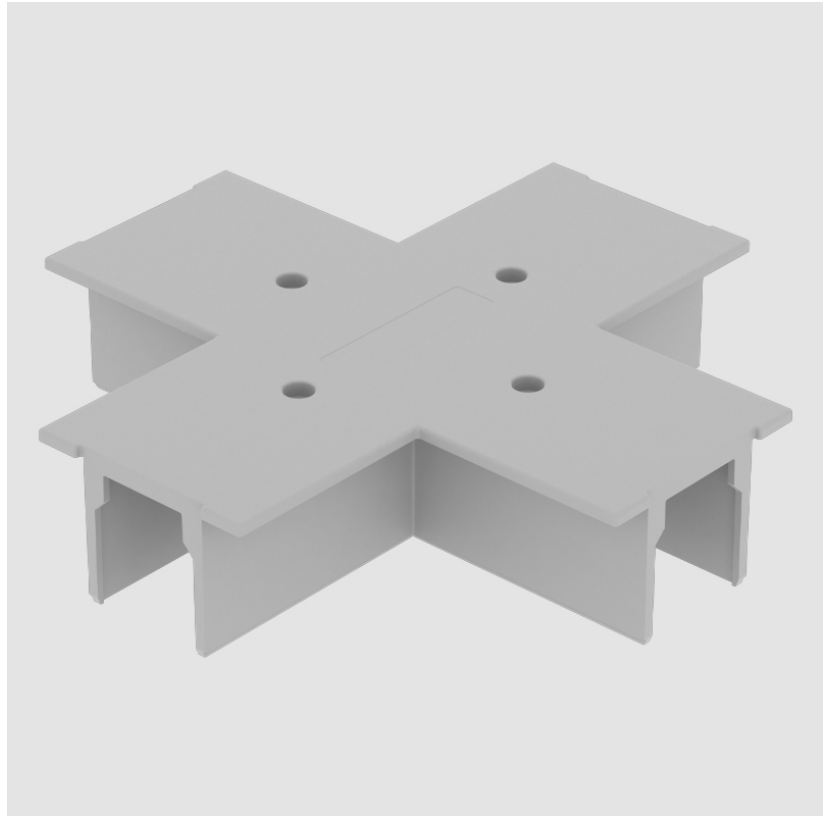

A3T220- COMPONENTS TRACK

STR9017R-

DESCRIPTION

Track - Cover Cross Connector

GENERAL

Brand: Prolicht

Division: Architectural

Mounting Type: Track

PHYSICAL

Length (mm): 148

Length (in): 5 ¹³/₁₆

Width (mm): 148

Width (in): 5 ¹³/₁₆

Height (mm): 34

Height (in): 1 ⁵/₁₆

Fixture Finish: WHI / BLK / GRY

Fixture Material: Aluminum