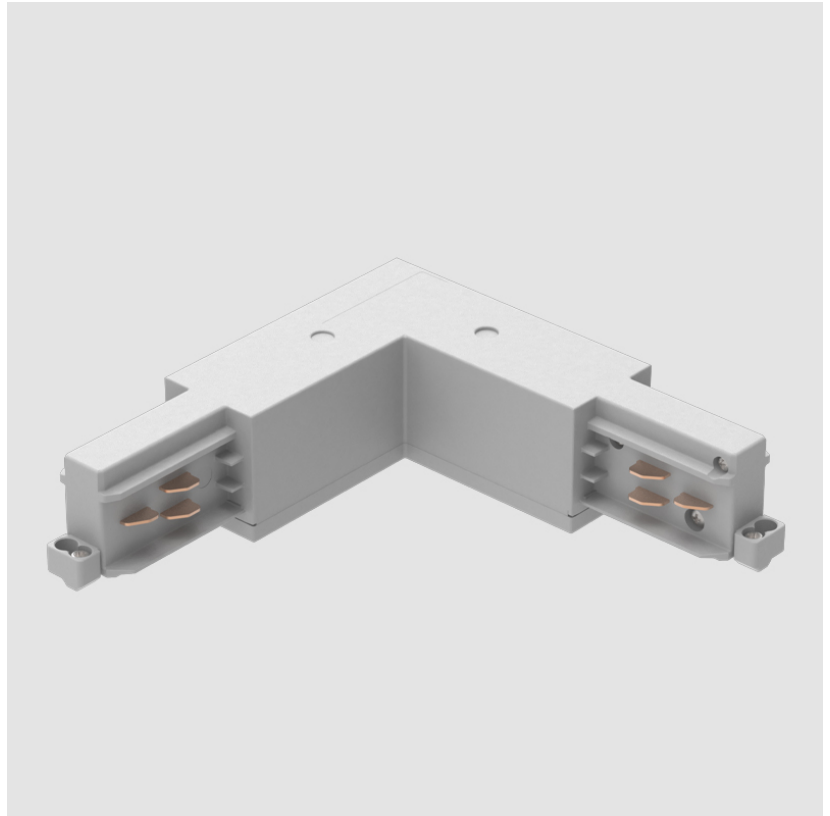

PROJECT	_____
TYPE	_____
NOTES	_____
QUANTITY	_____
DATE	_____

A3T220- COMPONENTS TRACK

STR3400-

DESCRIPTION

Track - L-Connector, Outside Corner (Feedable) -

GENERAL

Brand: Prolicht

Division: Architectural

Mounting Type: Track

PHYSICAL

Length (mm): 143

Length (in): 5 ⁵/₈

Width (mm): 32

Width (in): 1 ¹/₄

Height (mm): 38

Height (in): 1 ¹/₂

Fixture Finish: WHI / BLK / GRY

Fixture Material: Aluminum

RATINGS AND CERTIFICATIONS

Certified By: Certified for North American Standards

IP rating: IP20

A