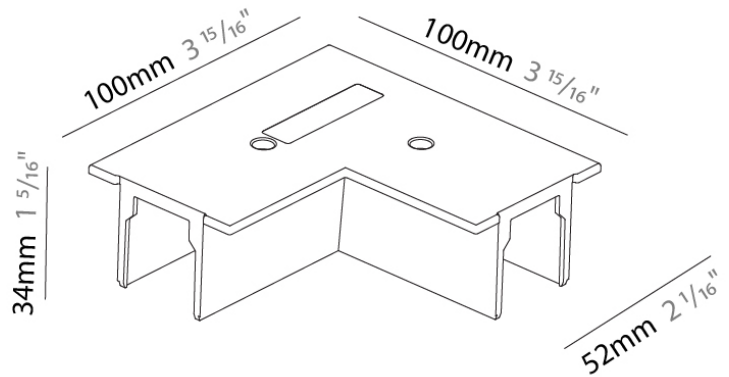

A3T220- COMPONENTS TRACK

STR9011R-

DESCRIPTION

Track - Cover Corner Connector

GENERAL

Brand: Prolicht

Division: Architectural

Mounting Type: Track

PHYSICAL

Length (mm): 100

Length (in): 3 ¹⁵/₁₆"

Width (mm): 100

Width (in): 3 ¹⁵/₁₆"

Height (mm): 34

Height (in): 1 ⁵/₁₆"

Fixture Finish: WHI / BLK / GRY

Fixture Material: Aluminum