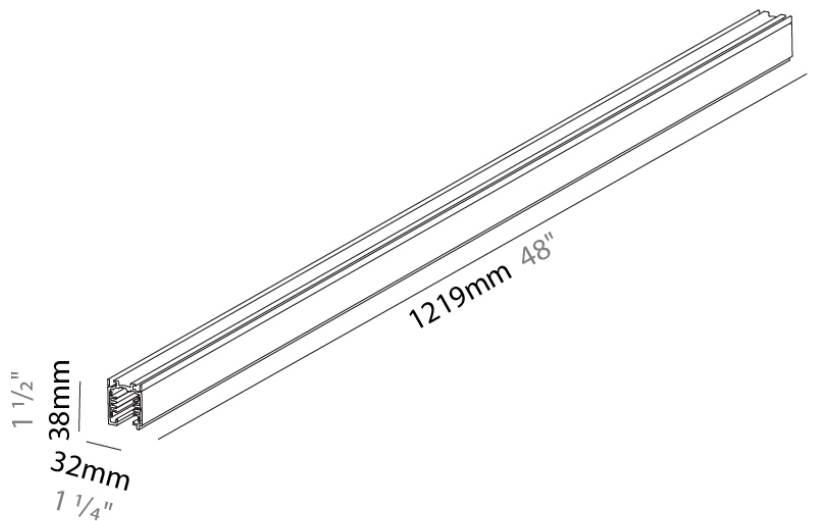

PROJECT	_____
TYPE	_____
NOTES	_____
QUANTITY	_____
DATE	_____

A3T220- COMPONENTS TRACK

STRS4400-

DESCRIPTION

Track - 4' Surface Mount 3-Circuit Track

GENERAL

Brand: Prolicht
Division: Architectural
Mounting Type: Track

PHYSICAL

Shape: Rectangle
Length (mm): 1219
Length (in): 48
Width (mm): 32
Width (in): 1 1/4
Height (mm): 38
Height (in): 1 1/2
Fixture Finish: WHI / BLK / GRY
Fixture Material: Aluminum

ELECTRICAL

Driver Included: No

RATINGS AND CERTIFICATIONS

Certified By: Certified for North American Standards
IP rating: IP20