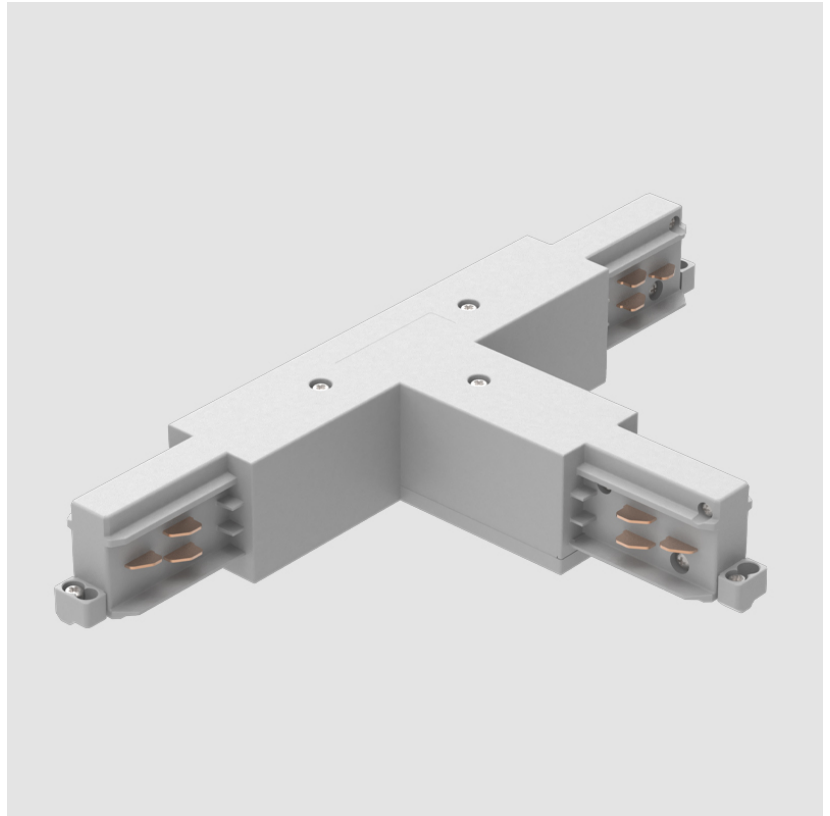

A3T220- COMPONENTS TRACK

STR3900-

DESCRIPTION
Track - T-Connector, Inside (Feedable) -

GENERAL
Brand: Prolicht
Division: Architectural
Mounting Type: Track

PHYSICAL
Length (mm): 254
Length (in): 10
Width (mm): 143
Width (in): 5 ¹³/₁₆
Height (mm): 38
Height (in): 1 ¹/₂
Fixture Finish: WHI / BLK / GRY
Fixture Material: Aluminum

RATINGS AND CERTIFICATIONS
Certified By: Certified for North American Standards
IP rating: IP20