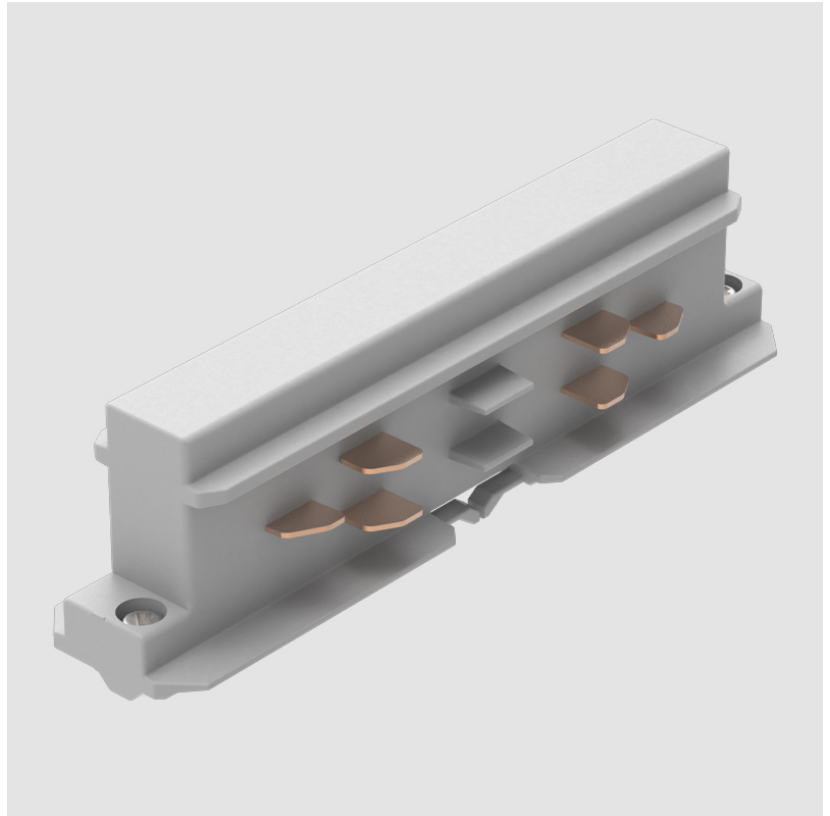

A3T220- COMPONENTS TRACK

STR1110-

DESCRIPTION

Track - End Feed - Right Side

GENERAL

Brand: Prolicht
 Division: Architectural
 Mounting Type: Track

PHYSICAL

Length (mm): 148
 Length (in): 5 ¹³/₁₆
 Width (mm): 32
 Width (in): 1 ¹/₄
 Height (mm): 38
 Height (in): 1 ¹/₂
 Fixture Finish: WHI / BLK / GRY
 Fixture Material: Aluminum

DESCRIPTION

Track - Straight Connector -

GENERAL

Brand: Prolicht

Division: Architectural

Mounting Type: Track

PHYSICAL

Length (mm): 115

Length (in): 4 1/2"

Width (mm): 26

Width (in): 1"

Height (mm): 33

Height (in): 1 5/16"

Fixture Finish: WHI / BLK / GRY

Fixture Material: Aluminum

RATINGS AND CERTIFICATIONS

Certified By: Certified for North American Standards

IP rating: IP20

PROJECT	
TYPE	
NOTES	
QUANTITY	
DATE	

A3T220- COMPONENTS TRACK

STR2300-

DESCRIPTION

Track - Flexible Connector -

GENERAL