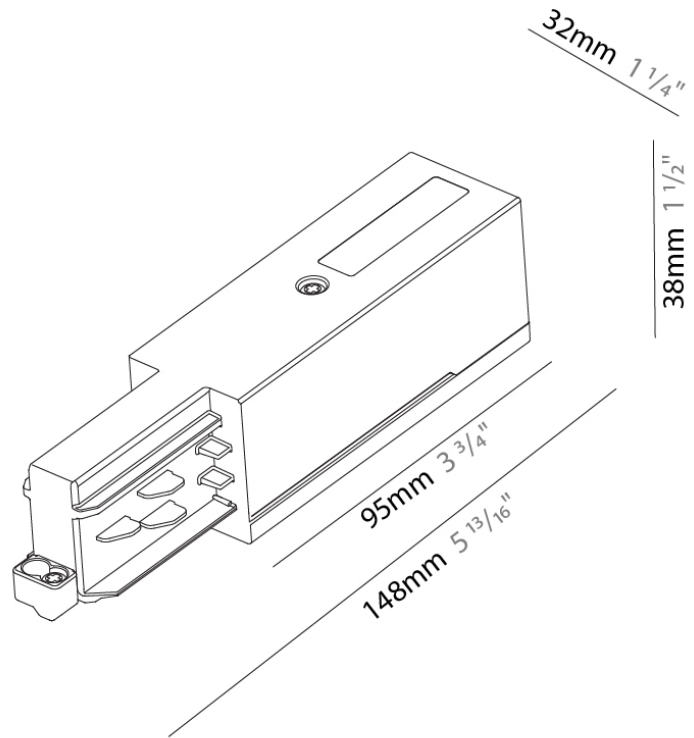

A3T220- COMPONENTS TRACK

STR1110-

DESCRIPTION

Track - End Feed - Right Side

GENERAL

Brand: Prolicht
Division: Architectural
Mounting Type: Track

PHYSICAL

Length (mm): 148
Length (in): 5 ¹³/₁₆
Width (mm): 32
Width (in): 1 ¹/₄
Height (mm): 38
Height (in): 1 ¹/₂
Fixture Finish: WHI / BLK / GRY
Fixture Material: Aluminum

RATINGS AND CERTIFICATIONS

Certified By: Certified for North American Standards
IP rating: IP20