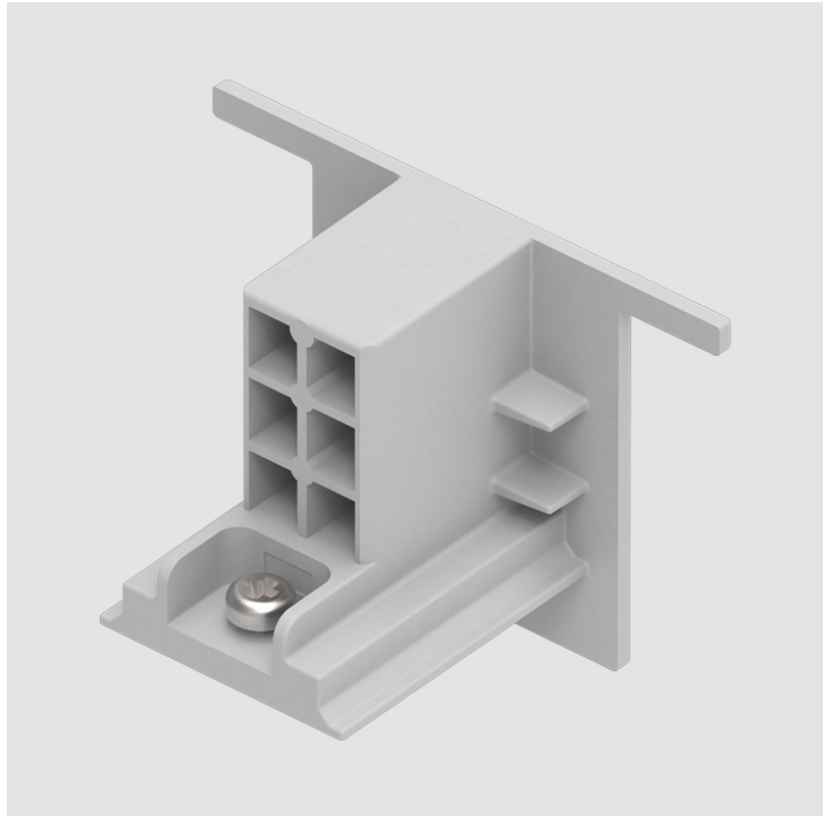

Height (in): 1 ⁵/₁₆

Fixture Finish: WHI / BLK / GRY

Fixture Material: Aluminum

A3T220- COMPONENTS SURFACE

STRR4100-

DESCRIPTION
 Track - Recessed - End Cap -

GENERAL
 Brand: Prolicht
 Division: Architectural
 Mounting Type: Surface

PHYSICAL
 Length (mm): 32
 Length (in): 1 ¼
 Width (mm): 32
 Width (in): 1 ¼
 Height (mm): 38
 Height (in): 1 ½
 Fixture Finish: WHI / BLK / GRY
 Fixture Material: Aluminum

RATINGS AND CERTIFICATIONS
 Certified By: Certified for North American Standards
 IP rating: IP20