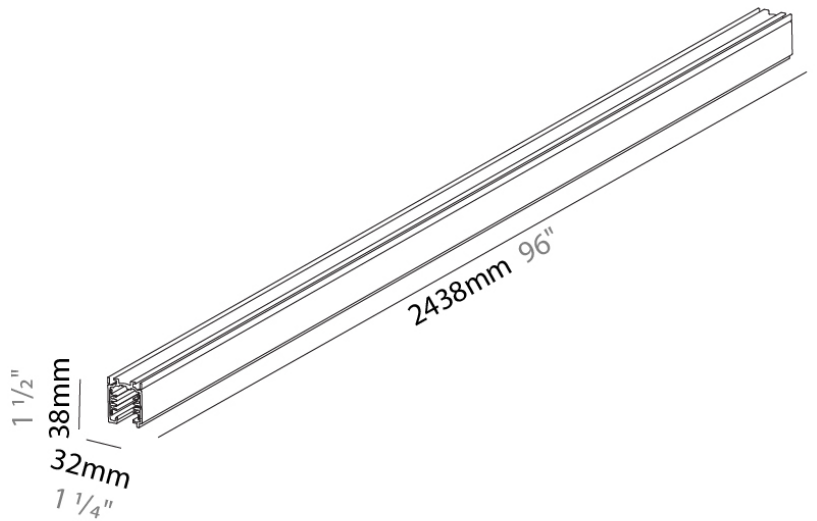

A3T220- COMPONENTS TRACK

STRS4800-

DESCRIPTION

Track - 8' Surface Mount 3-Circuit Track

GENERAL

Brand: Prolicht

Division: Architectural

Mounting Type: Track

PHYSICAL

Shape: Rectangle

Length (mm): 2438

Length (in): 96"

Width (mm): 32

Width (in): 1 1/4"

Height (mm): 38

Height (in): 1 1/2"

Fixture Finish: WHI / BLK / GRY

Fixture Material: Aluminum

ELECTRICAL

Driver Included: No

RATINGS AND CERTIFICATIONS

Certified By: Certified for North American Standards

IP rating: IP20