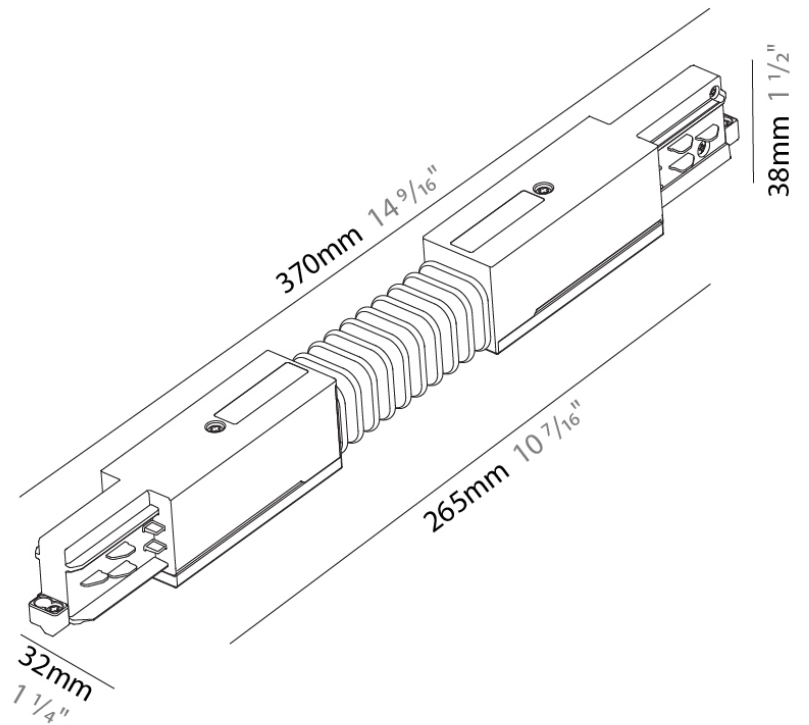

A3T220- COMPONENTS TRACK

STR1110-

DESCRIPTION

Track - End Feed - Right Side

GENERAL

Brand: Prolicht
 Division: Architectural
 Mounting Type: Track

PHYSICAL

Length (mm): 148
 Length (in): 5 ¹³/₁₆
 Width (mm): 32
 Width (in): 1 ¹/₄
 Height (mm): 38
 Height (in): 1 ¹/₂
 Fixture Finish: WHI / BLK / GRY
 Fixture Material: Aluminum

Length (in): 4 1/2"

Width (mm): 26

Width (in): 1"

Height (mm): 33

Height (in): 1 5/16"

Fixture Finish: WHI / BLK / GRY

Fixture Material: Aluminum

RATINGS AND CERTIFICATIONS

Height (mm): 38

Height (in): 1 ⁵/₁₆

Fixture Finish: WHI / BLK / GRY

Fixture Material: Aluminum

RATINGS AND CERTIFICATIONS

Certified By: Certified for North American Standards

IP rating: IP20

PROJECT	_____
TYPE	_____
NOTES	_____
QUANTITY	_____
DATE	_____