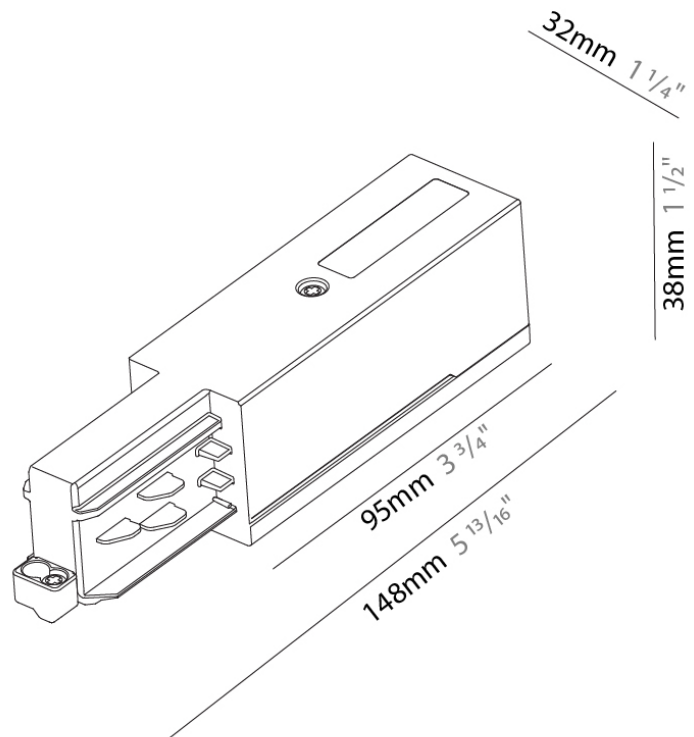

Width (in): 1 ¹/₄

Height (mm): 38

Height (in): 1 ¹/₂

Fixture Finish: WHI / BLK / GRY

Fixture Material: Aluminum

RATINGS AND CERTIFICATIONS

Certified By: Certified for North American Standards

IP rating: IP20

Division: Architectural

Mounting Type: Track

PHYSICAL

Length (mm): 254

Length (in): 10

Width (mm): 32

Width (in): 1 1/4

Height (mm): 38

Length (in): 4 1/2"

Width (mm): 26

Width (in): 1"

Height (mm): 33

Height (in): 1 5/16"

Fixture Finish: WHI / BLK / GRY

Fixture Material: Aluminum

RATINGS AND CERTIFICATIONS