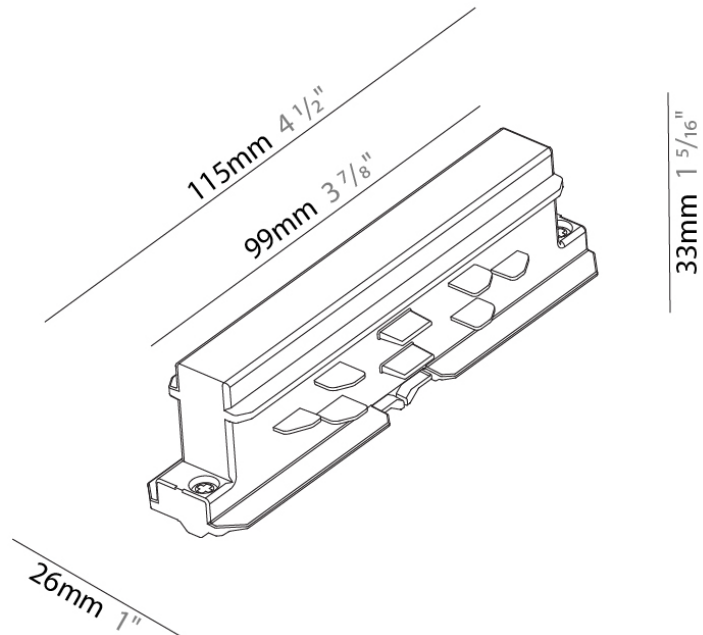

A3T220- COMPONENTS TRACK

STR2100-

DESCRIPTION

Track - Straight Connector -

GENERAL

Brand: Prolicht

Division: Architectural

Mounting Type: Track

PHYSICAL

Length (mm): 115

Length (in): 4 1/2"

Width (mm): 26

Width (in): 1"

Height (mm): 33

Height (in): 1 5/16"

Fixture Finish: WHI / BLK / GRY

Fixture Material: Aluminum

RATINGS AND CERTIFICATIONS

Certified By: Certified for North American Standards

IP rating: IP20