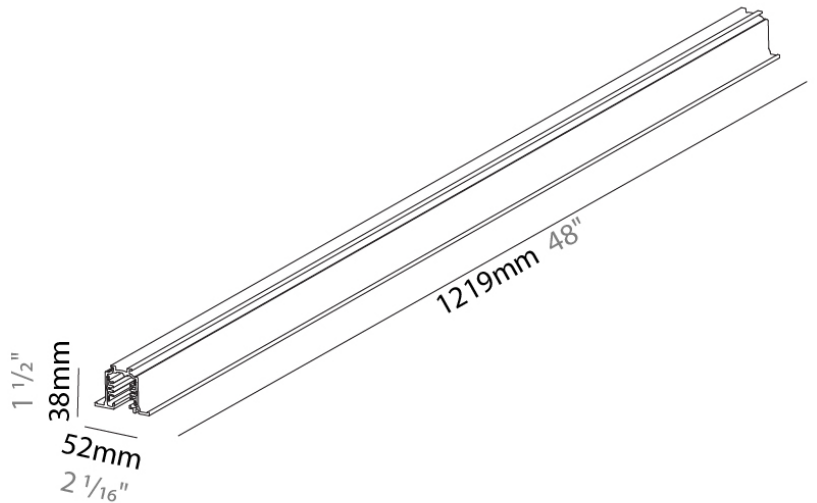

A3T220- COMPONENTS TRACK

STRR4400-

DESCRIPTION

Track - 4' Recessed Mount 3-Circuit Track - Gray

GENERAL

Brand: Prolicht

Division: Architectural

Mounting Type: Track

PHYSICAL

Shape: Rectangle

Length (mm): 1219

Length (in): 48

Width (mm): 32

Width (in): 1 1/4

Height (mm): 38

Height (in): 1 1/2

Fixture Finish: WHI / BLK / GRY

Fixture Material: Aluminum

RATINGS AND CERTIFICATIONS

Certified By: Certified for North American Standards

IP rating: IP20