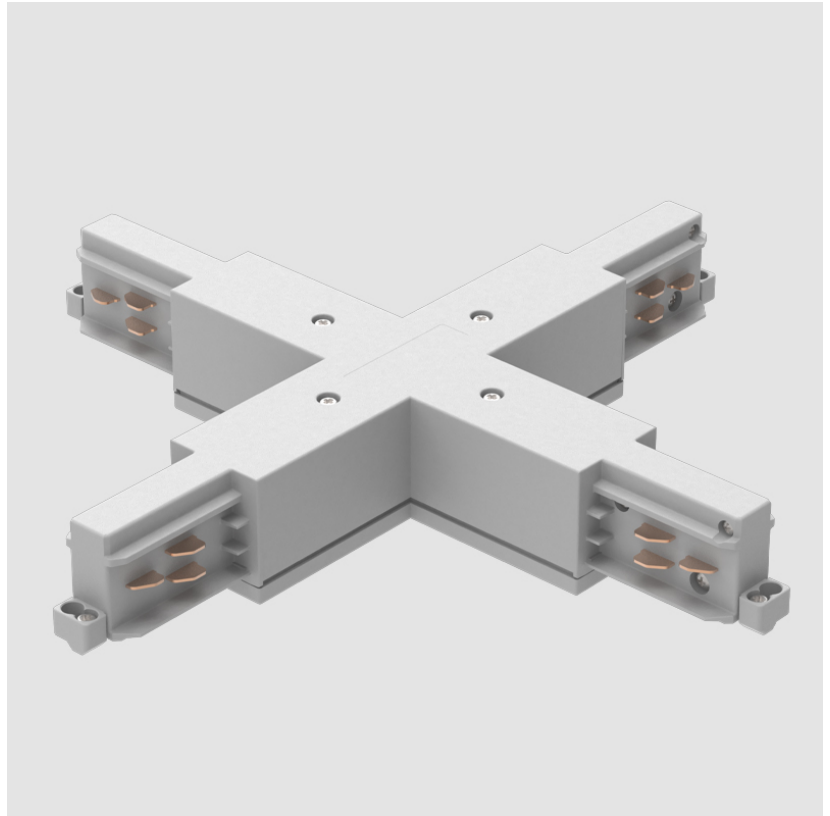

A3T220- COMPONENTS TRACK

STR1110-

DESCRIPTION

Track - End Feed - Right Side

GENERAL

Brand: Prolicht
 Division: Architectural
 Mounting Type: Track

PHYSICAL

Length (mm): 148
 Length (in): 5 ¹³/₁₆
 Width (mm): 32
 Width (in): 1 ¹/₄
 Height (mm): 38
 Height (in): 1 ¹/₂
 Fixture Finish: WHI / BLK / GRY
 Fixture Material: Aluminum

Height (in): 1 ¹/₂

Fixture Finish: WHI / BLK / GRY

Fixture Material: Aluminum

RATINGS AND CERTIFICATIONS

Certified By: Certified for North American Standards

IP rating: IP20

A3T220- COMPONENTS TRACK

STR3900-

DESCRIPTION
 Track - T-Connector, Inside (Feedable) -

GENERAL
 Brand: Prolicht
 Division: Architectural
 Mounting Type: Track

PHYSICAL
 Length (mm): 254
 Length (in): 10
 Width (mm): 143
 Width (in): 5 ¹³/₁₆
 Height (mm): 38
 Height (in): 1 ¹/₂
 Fixture Finish: WHI / BLK / GRY
 Fixture Material: Aluminum