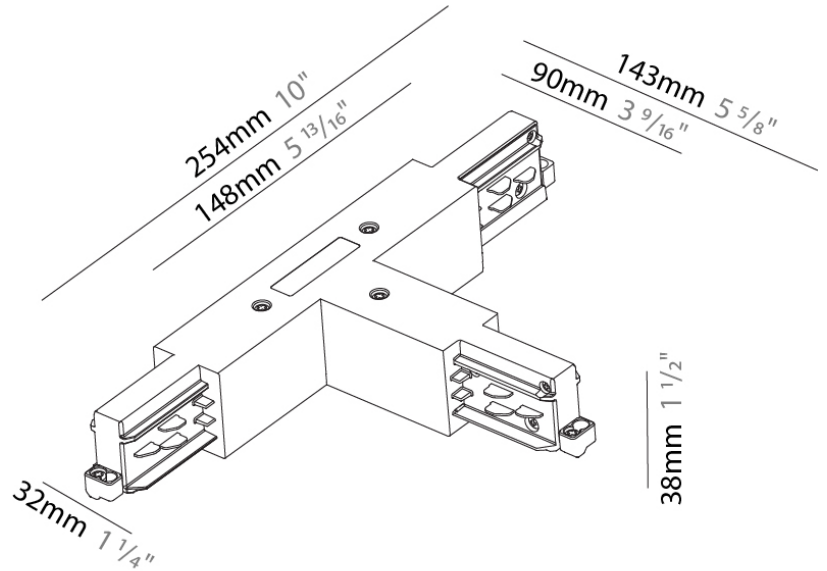

A3T220- COMPONENTS TRACK

STR3900-

DESCRIPTION
Track - T-Connector, Inside (Feedable) -

GENERAL
Brand: Prolicht
Division: Architectural
Mounting Type: Track

PHYSICAL
Length (mm): 254
Length (in): 10
Width (mm): 143
Width (in): 5 ¹³/₁₆
Height (mm): 38
Height (in): 1 ¹/₂
Fixture Finish: WHI / BLK / GRY
Fixture Material: Aluminum

RATINGS AND CERTIFICATIONS
Certified By: Certified for North American Standards
IP rating: IP20