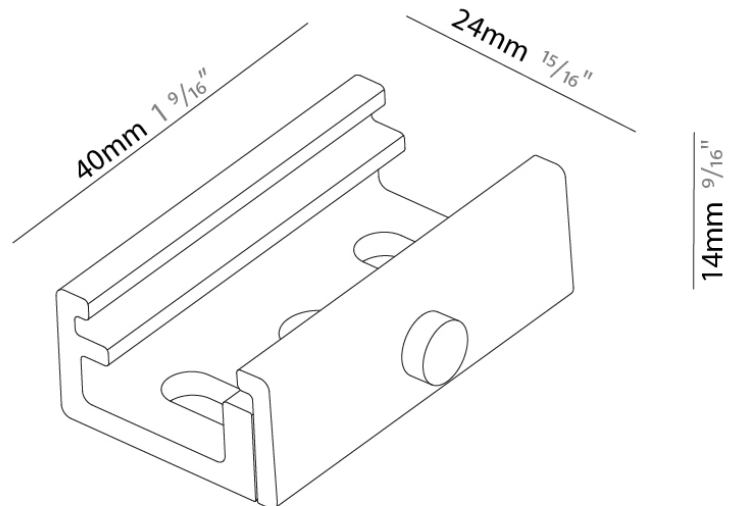

PROJECT	_____
TYPE	_____
NOTES	_____
QUANTITY	_____
DATE	_____

A3T220- COMPONENTS TRACK

STR512-

DESCRIPTION

Track - Ceiling Mounting Bracket

GENERAL

Brand: Prolight

Division: Architectural

Mounting Type: Track

PHYSICAL

Length (mm): 40

Length (in): 1 ⁹/₁₆

Width (mm): 24

Width (in): 15/16

Height (mm): 14

Height (in): 9/16

Fixture Finish: WHI / BLK

Fixture Material: Aluminum

RATINGS AND CERTIFICATIONS

Certified By: Certified for North American Standards

IP rating: IP20