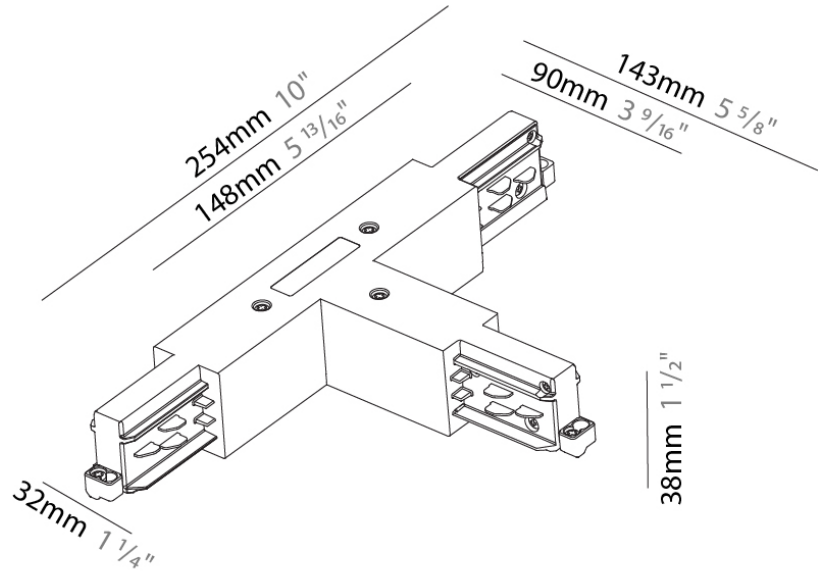

A3T226- COMPONENTS TRACK

STR40001-

DESCRIPTION

Track - T-Connector, Outside (Feedable) -

GENERAL

Brand: Prolicht
Division: Architectural
Mounting Type: Track

PHYSICAL

Length (mm): 254
Length (in): 10
Width (mm): 143
Width (in): 5 ⁵/₈
Height (mm): 38
Height (in): 1 ¹/₂
Fixture Finish: WHI / BLK / GRY
Fixture Material: Aluminum

RATINGS AND CERTIFICATIONS

Certified By: Certified for North American Standards
IP rating: IP20