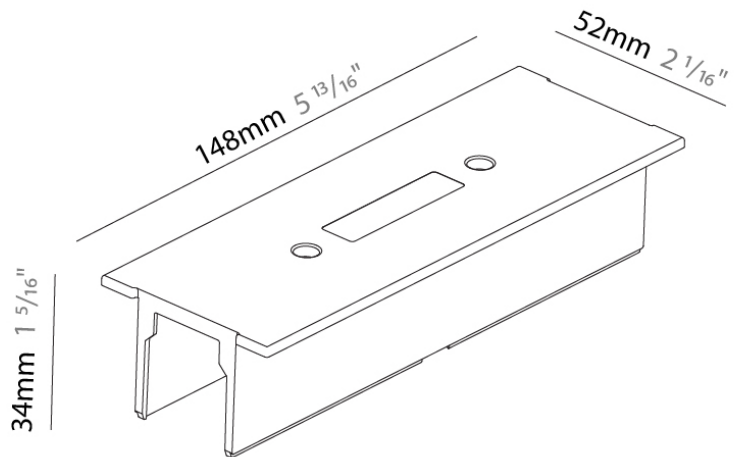

A3T226- COMPONENTS TRACK

STR9010R-

DESCRIPTION

Track - Cover Mid Power Supply

GENERAL

Brand: Prolicht

Division: Architectural

Mounting Type: Track

PHYSICAL

Length (mm): 148

Length (in): 5 ¹³/₁₆

Width (mm): 52

Width (in): 2 ¹/₁₆

Height (mm): 34

Height (in): 1 ⁵/₁₆

Fixture Finish: WHI / BLK / GRY

Fixture Material: Aluminum