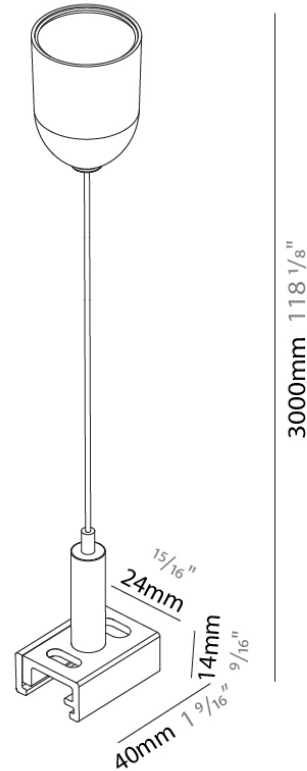

PROJECT	
TYPE	
NOTES	
QUANTITY	
DATE	

A3T226- COMPONENTS TRACK

STR510-

DESCRIPTION

Track - Suspension Cable Kit 3000mm -

GENERAL

Brand: Prolicht

Division: Architectural

Mounting Type: Track

PHYSICAL

Fixture Finish: WHI / BLK / GRY

Fixture Material: Aluminum

RATINGS AND CERTIFICATIONS

Certified By: Certified for North American Standards

IP rating: IP20

A