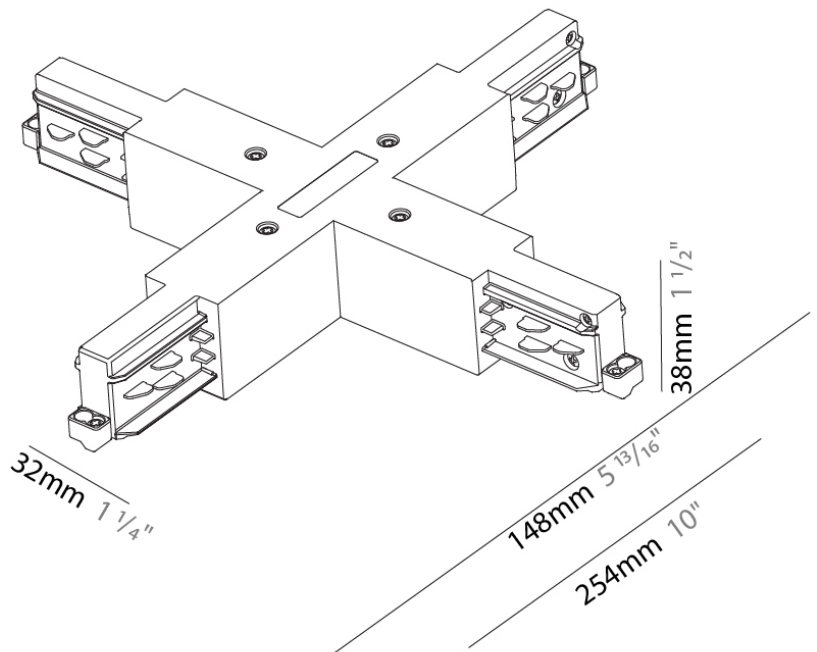

A3T226- COMPONENTS TRACK

STR380-

DESCRIPTION

Track - X-Connector (Feedable) -

GENERAL

Brand: Prolicht

Division: Architectural

Mounting Type: Track

PHYSICAL

Length (mm): 148

Length (in): 5 ¹³/₁₆

Width (mm): 148

Width (in): 5 ¹³/₁₆

Height (mm): 38

Height (in): 1 ¹/₂

Fixture Finish: WHI / BLK / GRY

Fixture Material: Aluminum

RATINGS AND CERTIFICATIONS

Certified By: Certified for North American Standards

IP rating: IP20