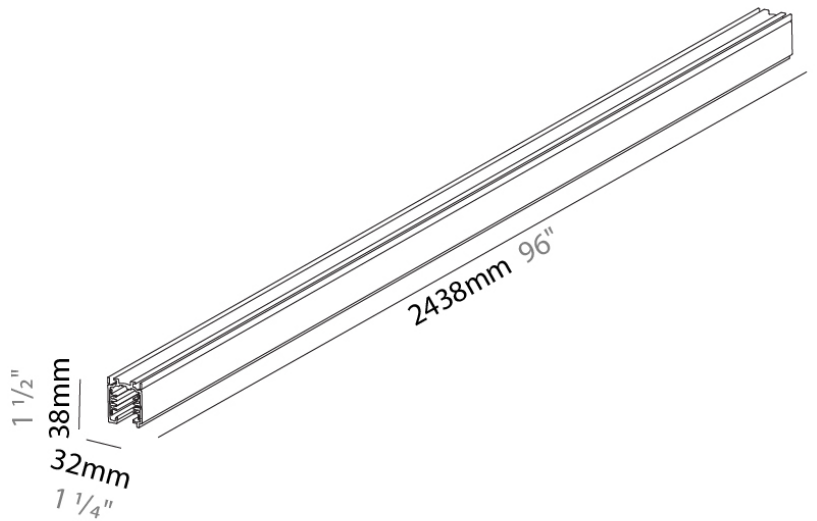

A3T226- COMPONENTS TRACK

STRS4800-

DESCRIPTION

Track - 8' Surface Mount 3-Circuit Track

GENERAL

Brand: Prolicht

Division: Architectural

Mounting Type: Track

PHYSICAL

Shape: Rectangle

Length (mm): 2438

Length (in): 96"

Width (mm): 32

Width (in): 1 1/4"

Height (mm): 38

Height (in): 1 1/2"

Fixture Finish: WHI / BLK / GRY

Fixture Material: Aluminum

ELECTRICAL

Driver Included: No

RATINGS AND CERTIFICATIONS

Certified By: Certified for North American Standards

IP rating: IP20