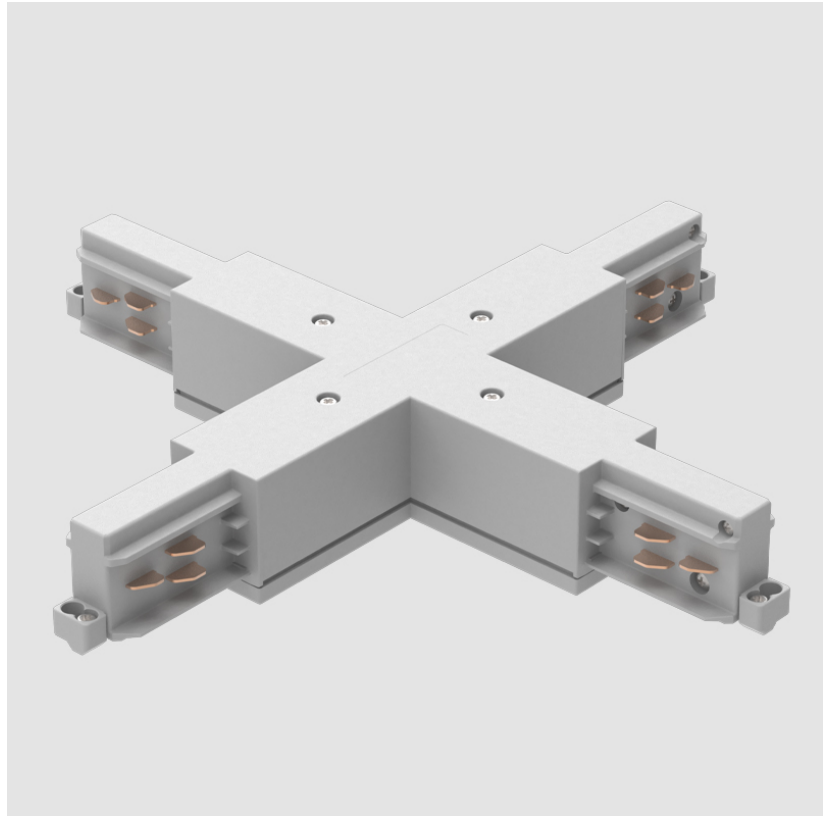

A3T226- COMPONENTS TRACK

STR380-

DESCRIPTION

Track - X-Connector (Feedable) -

GENERAL

Brand: Prolicht

Division: Architectural

Mounting Type: Track

PHYSICAL

Length (mm): 148

Length (in): 5 ¹³/₁₆

Width (mm): 148

Width (in): 5 ¹³/₁₆

Height (mm): 38

Height (in): 1 ¹/₂

Fixture Finish: WHI / BLK / GRY

Fixture Material: Aluminum

RATINGS AND CERTIFICATIONS

Certified By: Certified for North American Standards

IP rating: IP20