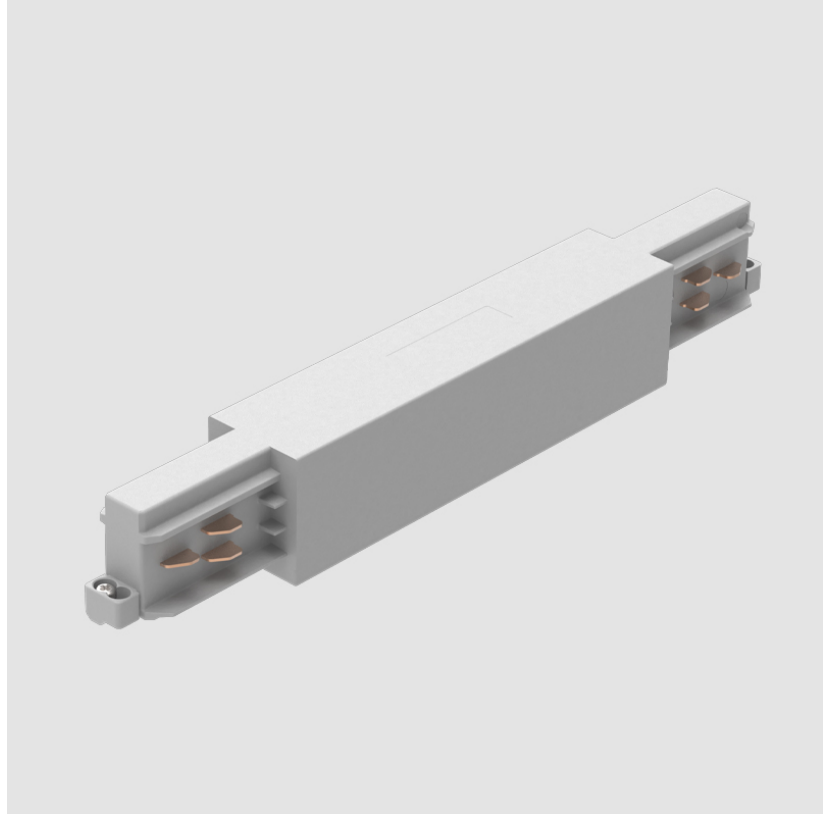

PROJECT	_____
TYPE	_____
NOTES	_____
QUANTITY	_____
DATE	_____

A3T226- COMPONENTS TRACK

STR141-

DESCRIPTION

Track - Central Feed -

GENERAL

Brand: Prolicht

Division: Architectural

Mounting Type: Track

PHYSICAL

Length (mm): 254

Length (in): 10

Width (mm): 32

Width (in): 1 1/4

Height (mm): 38

Height (in): 1 5/16

Fixture Finish: WHI / BLK / GRY

Fixture Material: Aluminum

RATINGS AND CERTIFICATIONS

Certified By: Certified for North American Standards

IP rating: IP20

A