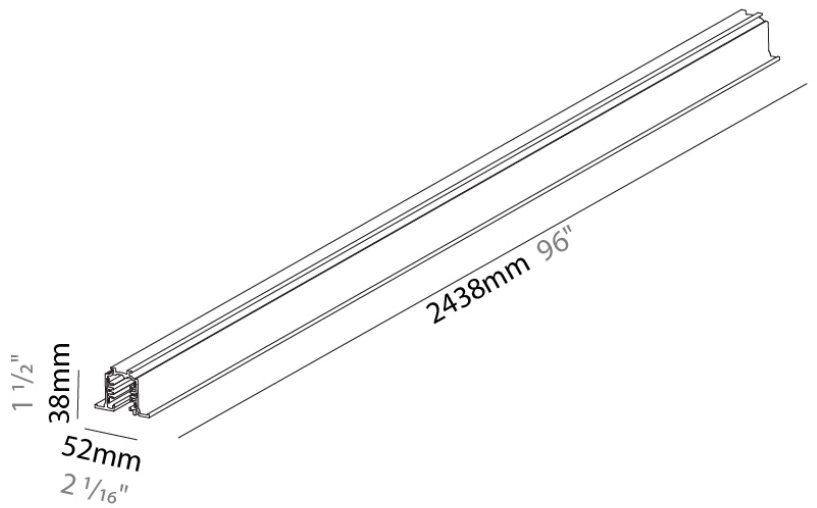

PROJECT	
TYPE	
NOTES	
QUANTITY	
DATE	

A3T226- COMPONENTS TRACK

STRR4800-

DESCRIPTION

Track - 8' Recessed Mount 3-Circuit Track - Gray

GENERAL

Brand: Prolicht
Division: Architectural
Mounting Type: Track

PHYSICAL

Shape: Rectangle
Length (mm): 2438
Length (in): 96
Width (mm): 32
Width (in): 1 1/4
Height (mm): 38
Height (in): 1 1/2
Fixture Finish: WHI / BLK / GRY
Fixture Material: Aluminum

RATINGS AND CERTIFICATIONS

Certified By: Certified for North American Standards
IP rating: IP20