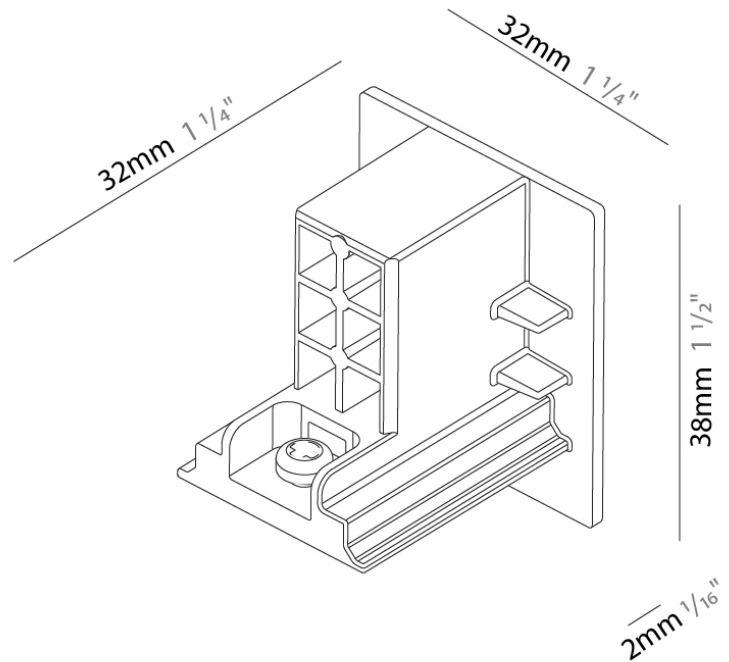

A3T226- COMPONENTS SURFACE

STR4100-

DESCRIPTION

Track - Surface - End Cap -

GENERAL

Brand: Prolicht

Division: Architectural

Mounting Type: Surface

PHYSICAL

Length (mm): 32

Length (in): 1 1/4

Width (mm): 32

Width (in): 1 1/4

Height (mm): 38

Height (in): 1 1/2

Fixture Finish: WHI / BLK / GRY

Fixture Material: Aluminum

RATINGS AND CERTIFICATIONS

Certified By: Certified for North American Standards

IP rating: IP20