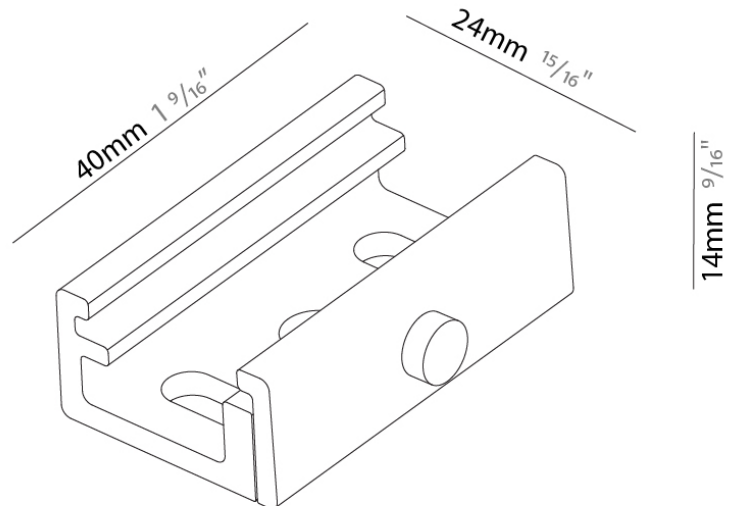

PROJECT	_____
TYPE	_____
NOTES	_____
QUANTITY	_____
DATE	_____

A3T226- COMPONENTS TRACK

STR512-

DESCRIPTION

Track - Ceiling Mounting Bracket

GENERAL

Brand: Prolicht

Division: Architectural

Mounting Type: Track

PHYSICAL

Length (mm): 40

Length (in): 1 ⁹/₁₆

Width (mm): 24

Width (in): 15/16

Height (mm): 14

Height (in): 9/16

Fixture Finish: WHI / BLK

Fixture Material: Aluminum

RATINGS AND CERTIFICATIONS

Certified By: Certified for North American Standards

IP rating: IP20