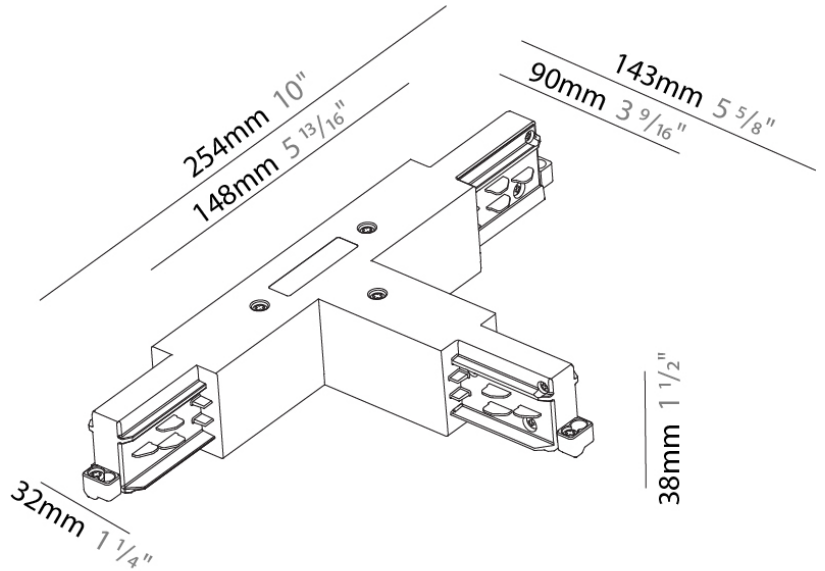

PROJECT	
TYPE	
NOTES	
QUANTITY	
DATE	

A3T226- COMPONENTS TRACK

STR3900-

DESCRIPTION

Track - T-Connector, Inside (Feedable) -

GENERAL

Brand: Prolicht
Division: Architectural
Mounting Type: Track

PHYSICAL

Length (mm): 254
Length (in): 10
Width (mm): 143
Width (in): 5 ¹³/₁₆
Height (mm): 38
Height (in): 1 ¹/₂
Fixture Finish: WHI / BLK / GRY
Fixture Material: Aluminum

RATINGS AND CERTIFICATIONS

Certified By: Certified for North American Standards
IP rating: IP20