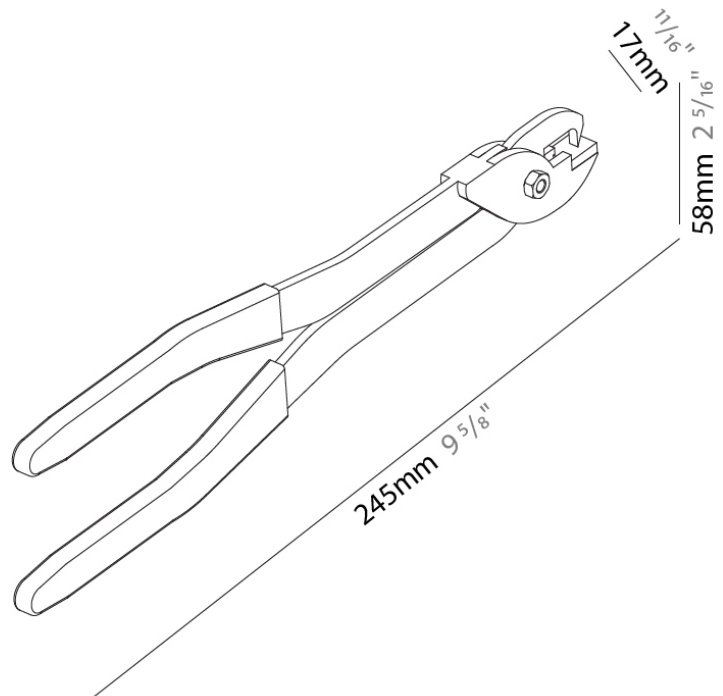

A3T226- COMPONENTS TRACK

PROJECT _____

TYPE _____

NOTES _____

QUANTITY _____

DATE _____

STRV120

DESCRIPTION

Cutting Tool for Track Conductors

GENERAL

Brand: Prolicht

Division: Architectural

Mounting Type: Track

PHYSICAL

Length (mm): 245

Length (in): $9\frac{5}{8}$ "

Height (mm): 58

Height (in): $2\frac{5}{16}$ "

Fixture Material: Aluminum

ELECTRICAL

Driver Included: No

RATINGS AND CERTIFICATIONS

Certified By: Certified for North American Standards

IP rating: IP20

A