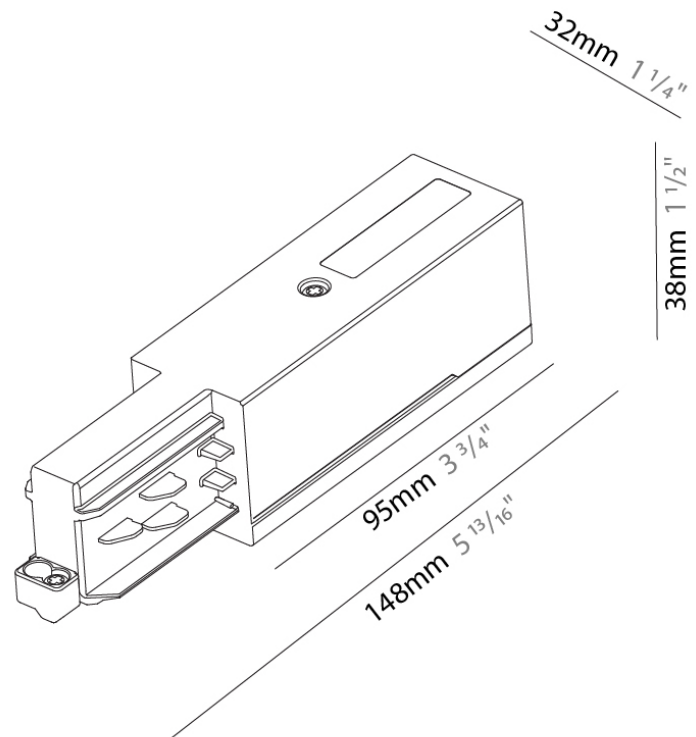

A3T226- COMPONENTS TRACK

STR121-

DESCRIPTION

Track - End Feed - Left Side

GENERAL

Brand: Prolicht

Division: Architectural

Mounting Type: Track

PHYSICAL

Length (mm): 148

Length (in): 5 ¹³/₁₆

Width (mm): 32

Width (in): 1 ¹/₄

Height (mm): 38

Height (in): 1 ¹/₂

Fixture Finish: WHI / BLK / GRY

Fixture Material: Aluminum

RATINGS AND CERTIFICATIONS

Certified By: Certified for North American Standards

IP rating: IP20