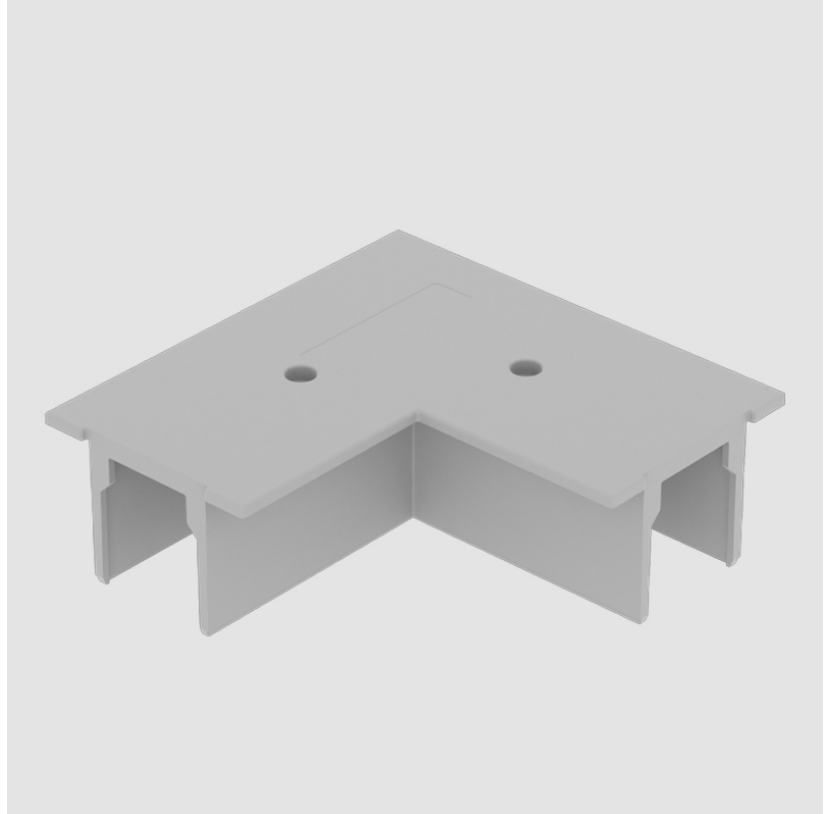

A3T226- COMPONENTS TRACK

STR9011R-

DESCRIPTION

Track - Cover Corner Connector

GENERAL

Brand: Prolicht

Division: Architectural

Mounting Type: Track

PHYSICAL

Length (mm): 100

Length (in): 3 ¹⁵/₁₆"

Width (mm): 100

Width (in): 3 ¹⁵/₁₆"

Height (mm): 34

Height (in): 1 ⁵/₁₆"

Fixture Finish: WHI / BLK / GRY

Fixture Material: Aluminum