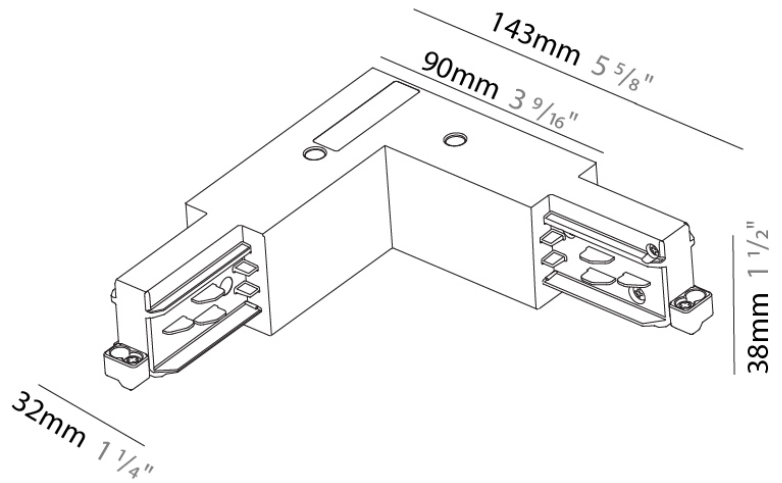

A3T226- COMPONENTS TRACK

STR3500-

DESCRIPTION

Track - 3-Circuit L-Connector, Inside Corner (Feedable)

GENERAL

Brand: Prolicht

Division: Architectural

Mounting Type: Track

PHYSICAL

Length (mm): 143

Length (in): 5 ⁵/₈

Width (mm): 32

Width (in): 1 ¹/₄

Height (mm): 38

Height (in): 1 ¹/₂

Fixture Finish: WHI / BLK / GRY

Fixture Material: Aluminum

RATINGS AND CERTIFICATIONS

Certified By: Certified for North American Standards

IP rating: IP20

A