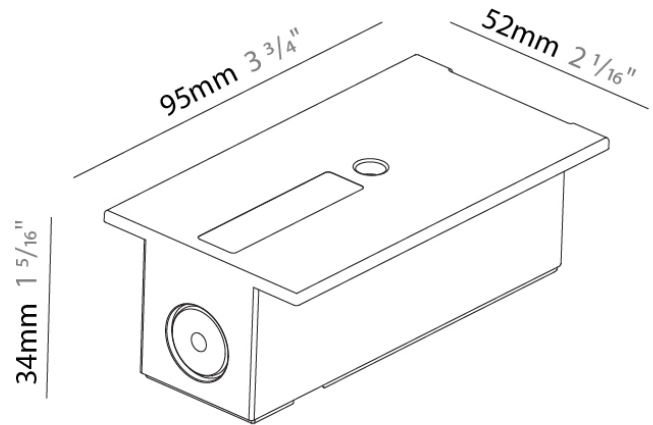

A3T226- COMPONENTS TRACK

STR9001R-

DESCRIPTION

Track - Cover End Power Supply

GENERAL

Brand: Prolicht

Division: Architectural

Mounting Type: Track

PHYSICAL

Length (mm): 95

Length (in): 3 ³/₄

Width (mm): 52

Width (in): 2 ¹/₁₆

Height (mm): 34

Height (in): 1 ⁵/₁₆

Fixture Finish: WHI / BLK / GRY

Fixture Material: Aluminum

RATINGS AND CERTIFICATIONS

IP rating: IP20