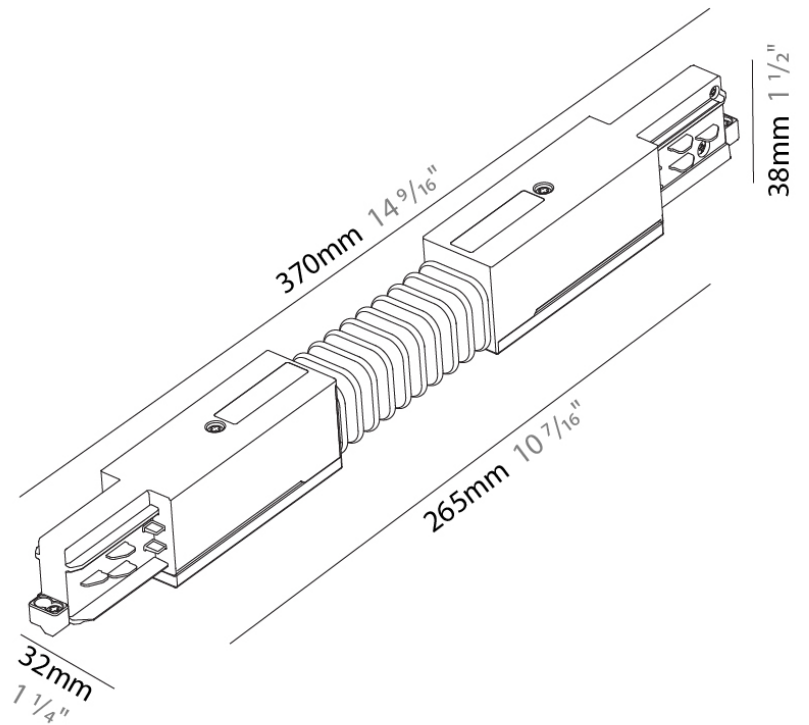

PROJECT
TYPE
NOTES
QUANTITY
DATE

A3T226- COMPONENTS TRACK

STR2300-

DESCRIPTION

Track - Flexible Connector -

GENERAL

Brand: Prolicht

Division: Architectural

Mounting Type: Track

PHYSICAL

Length (mm): 370

Length (in): 14 ⁹/₁₆"

Width (mm): 32

Width (in): 1 ¹/₄"

Height (mm): 38

Height (in): 1 ⁵/₁₆"

Fixture Finish: WHI / BLK / GRY

Fixture Material: Aluminum

RATINGS AND CERTIFICATIONS

Certified By: Certified for North American Standards

IP rating: IP20