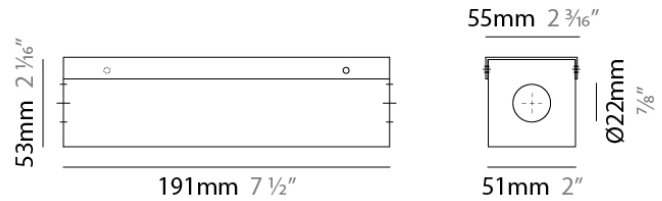

PROJECT
TYPE
NOTES
QUANTITY
DATE

A3T377- COMPONENTS

ENCP5

DESCRIPTION

Empty Metal Enclosure for Driver - IP20 - Indoor Rated

GENERAL

Division: Architectural

PHYSICAL

Shape: Rectangle

Length (mm): 191

Length (in): 7 1/2"

Width (mm): 55

Width (in): 2 3/16"

Height (mm): 54

Height (in): 2 1/8"

Fixture Material: Metal

RATINGS AND CERTIFICATIONS

IP rating: IP20