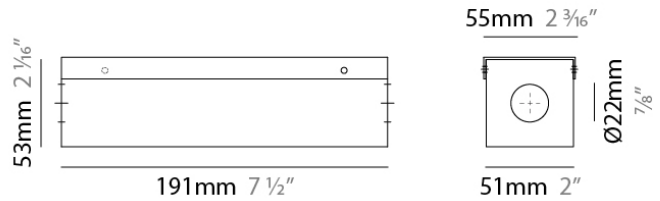

PROJECT	
TYPE	
NOTES	
QUANTITY	
DATE	

A3T377- COMPONENTS

ENCP5

DESCRIPTION

Empty Metal Enclosure for Driver - IP20 - Indoor Rated

GENERAL

Division: Architectural

PHYSICAL

Shape: Rectangle

Length (mm): 191

Length (in): 7 1/2"

Width (mm): 55

Width (in): 2 3/16"

Height (mm): 54

Height (in): 2 1/8"

Fixture Material: Metal

RATINGS AND CERTIFICATIONS

IP rating: IP20