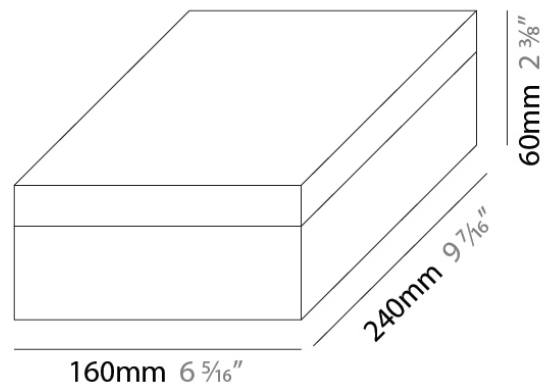

Width (in): 1 ¹³/₁₆

Height (mm): 25.4

Height (in): 1

Weight (kg): 0.335

Weight (lbs): 0.75

Fixture Material: Metal

ELECTRICAL

Lamp Type: LED

Shape: Rectangle

Length (mm): 238.8

Length (in): 9 ¹³/₃₂

Width (mm): 160

Width (in): 6 ⁵/₁₆

Height (mm): 60

Height (in): 2 ³/₈

Weight (kg): 0.51

Weight (lbs): 1.14

Screws: A4 stainless steel

Gasket: 1554VAGASKET

Fixture Material: Plastic

RATINGS AND CERTIFICATIONS

Certified By: UL Listed

IP rating: IP68

PROJECT
TYPE
NOTES
QUANTITY
DATE

Length (mm): 191

Length (in): 7 1/2"

Width (mm): 55

Width (in): 2 3/16"

Height (mm): 54

Height (in): 2 1/8"

Fixture Material: Metal

RATINGS AND CERTIFICATIONS