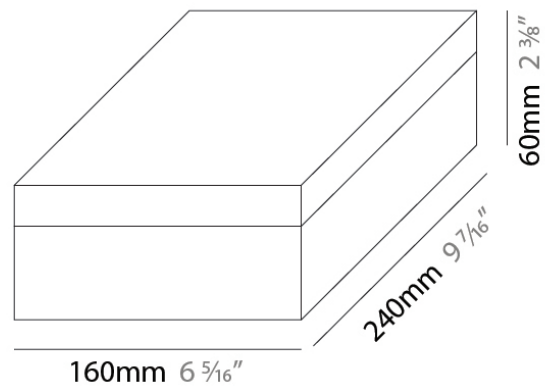

Width (in): 1 ¹³/₁₆

Height (mm): 25.4

Height (in): 1

Weight (kg): 0.335

Weight (lbs): 0.75

Fixture Material: Metal

ELECTRICAL

Lamp Type: LED

Shape: Rectangle

Length (mm): 238.8

Length (in): 9 ¹³/₃₂

Width (mm): 160

Width (in): 6 ⁵/₁₆

Height (mm): 60

Height (in): 2 ³/₈

Weight (kg): 0.51

Weight (lbs): 1.14

Screws: A4 stainless steel

Gasket: 1554VAGASKET

Fixture Material: Plastic

RATINGS AND CERTIFICATIONS

Certified By: UL Listed

IP rating: IP68

PROJECT	
TYPE	
NOTES	
QUANTITY	
DATE	

Length (mm): 191

Length (in): 7 1/2"

Width (mm): 55

Width (in): 2 3/16"

Height (mm): 54

Height (in): 2 1/8"

Fixture Material: Metal

RATINGS AND CERTIFICATIONS