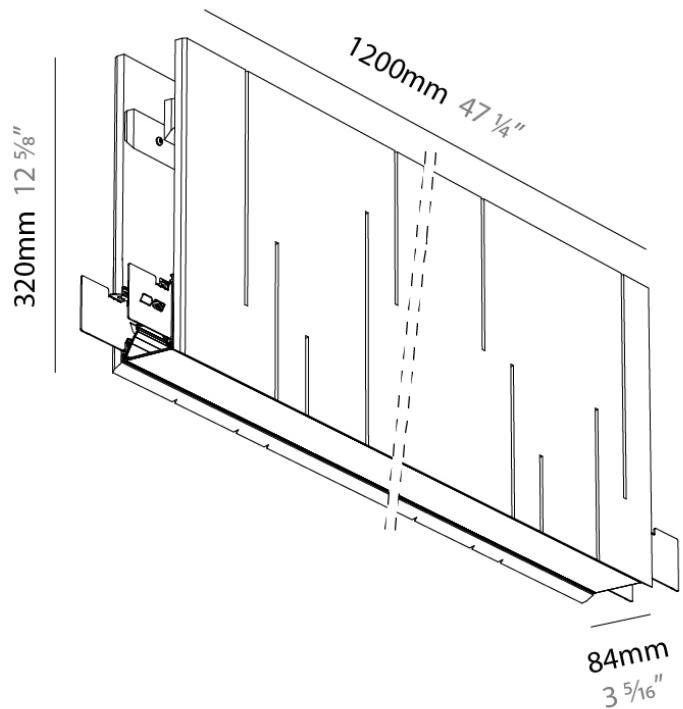

A3UNI-MOD-SUS-SYS COMPONENTS SUSPENSION

A300849-

DESCRIPTION

Unity - Acoustic Suspension, L = 1200mm / 47 1/4" - Through Wiring - LED 25.8W, 2700K / 3000K / 3500K / 4000K, Max. 3197lm, CRI90

GENERAL

Series: Unity
Partner: Prolicht
Division: Architectural
Installation: Suspension
Product Type: Acoustic
Mounting Location: Ceiling
Light Distribution: Direct

PHYSICAL

Shape: Rectangle
Length (mm): 1200
Length (in): 47 1/4
Width (mm): 84
Width (in): 3 5/16
Height (mm): 320
Height (in): 12 5/8
Fixture Finish: BLK
Acoustic Finish: SFW / CYW / SEE / SYN / MTS / PMB / TTN / CYB / STO / DPE / BES / SHB / ARE / ANE / VRD / CRF
Fixture Material: Acoustic
Primary Material: Acoustic

ELECTRICAL

Input Wattage Range: 20 - 29 W
Lamp Type: LED (Zhaga Standard)
Input Wattage (W): 25.8
Dimming: Non-Dimming / 0-10V Dimming / Matter Dimming
Driver Included: Yes
Driver Location: Integrated
Driver Type: Constant Current - Universal
Driver Class: Class 2
Input Voltage (V): 120 - 277

LED

Delivered Lumen Range: 3000 - 4999 lm
Color Temperature (°K): 2700 / 3000 / 3500 / 4000
Max. Delivered Lumen (lm): 3063 / 3108 / 3137 / 3197
CRI: >90 CRI
Lamp Life (hrs): 50000

RATINGS AND CERTIFICATIONS

Certified By: Certified for North American Standards
IP rating: IP20