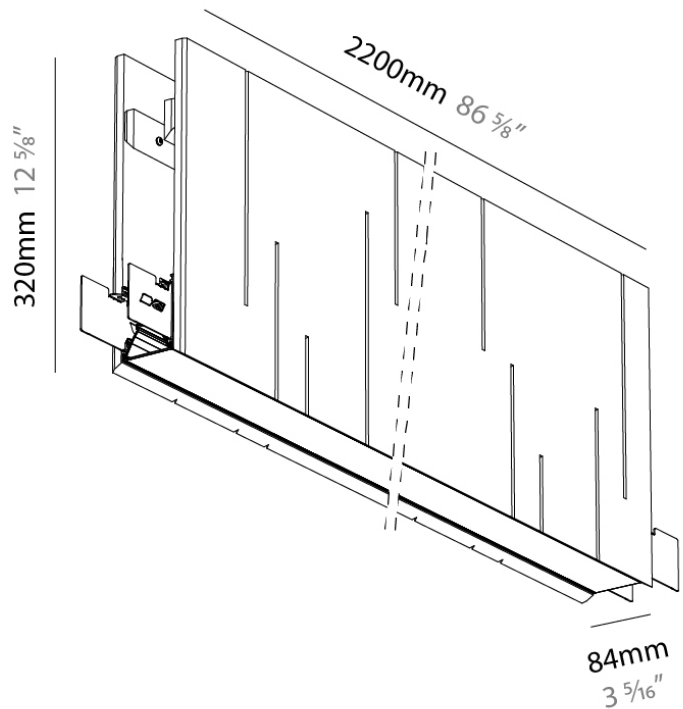

A3UNI-MOD-SUS-SYS COMPONENTS SUSPENSION

A300860-

DESCRIPTION

Unity - Acoustic Suspension, L = 2200mm / 78 3/4" - Through Wiring - LED 47.3W, Tunable White (2700K-6500K), Max. 6645lm, CRI90

GENERAL

Series: Unity
Partner: Prolicht
Division: Architectural
Installation: Suspension
Product Type: Acoustic
Mounting Location: Ceiling
Light Distribution: Direct

PHYSICAL

Shape: Rectangle
Length (mm): 2200
Length (in): 86 3/5
Width (mm): 84
Width (in): 3 1/3
Height (mm): 320
Height (in): 12 5/8
Fixture Finish: BLK
Acoustic Finish: SFW / CYW / SEE / SYN / MTS / PMB / TTN / CYB / STO / DPE / BES / SHB / ARE / ANE / VRD / CRF
Fixture Material: Acoustic
Primary Material: Acoustic

ELECTRICAL

Input Wattage Range: 30 - 49 W
Lamp Type: LED (Zhaga Standard)
Input Wattage (W): 47.3
Dimming: Dali Dimming / Matter
Driver Included: Yes
Driver Location: Integrated
Driver Type: Constant Current - Universal
Driver Class: Class 2
Input Voltage (V): 120 - 277

LED

Delivered Lumen Range: 5000 - 9999 lm
Color Temperature (°K): 2700-6500 Tunable White
Max. Delivered Lumen (lm): 4866 - 6645
CRI: >90 CRI
Lamp Life (hrs): 50000

RATINGS AND CERTIFICATIONS

Certified By: Certified for North American Standards
IP rating: IP20