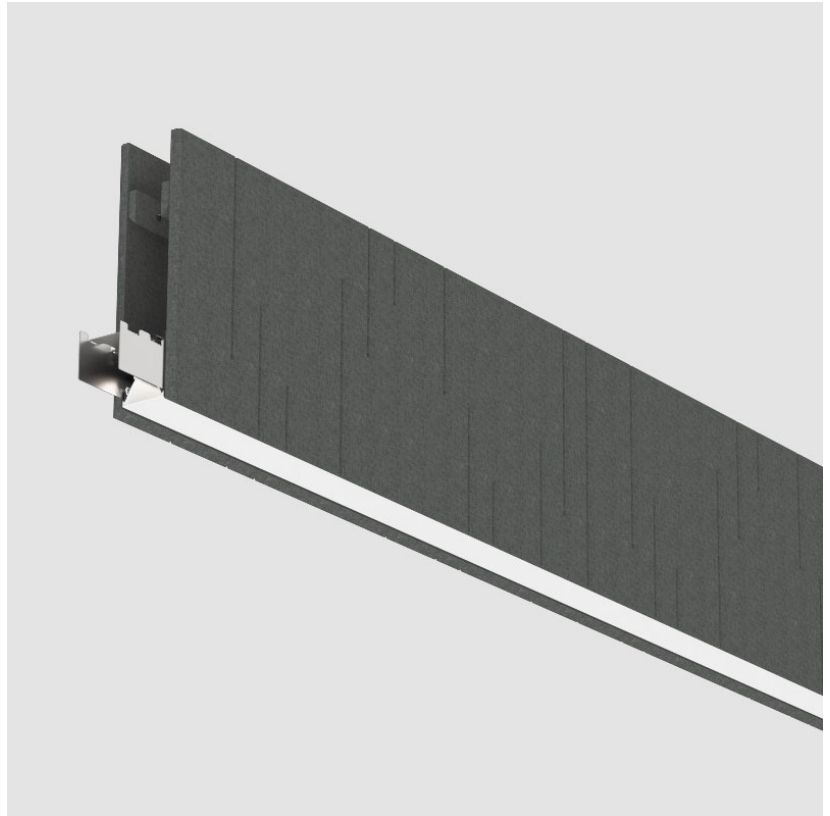

A3UNI-MOD-SUS-SYS COMPONENTS SUSPENSION

A300860-

DESCRIPTION

Unity - Acoustic Suspension, L = 2200mm / 78 3/4" - Through Wiring - LED 47.3W, Tunable White (2700K-6500K), Max. 6645lm, CRI90

GENERAL

Series: Unity
Partner: Prolicht
Division: Architectural
Installation: Suspension
Product Type: Acoustic
Mounting Location: Ceiling
Light Distribution: Direct

PHYSICAL

Shape: Rectangle
Length (mm): 2200
Length (in): 86 3/5
Width (mm): 84
Width (in): 3 1/3
Height (mm): 320
Height (in): 12 5/8
Fixture Finish: BLK
Acoustic Finish: SFW / CYW / SEE / SYN / MTS / PMB / TTN / CYB / STO / DPE / BES / SHB / ARE / ANE / VRD / CRF
Fixture Material: Acoustic
Primary Material: Acoustic

ELECTRICAL

Input Wattage Range: 30 - 49 W
Lamp Type: LED (Zhaga Standard)
Input Wattage (W): 47.3
Dimming: Dali Dimming / Matter
Driver Included: Yes
Driver Location: Integrated
Driver Type: Constant Current - Universal
Driver Class: Class 2
Input Voltage (V): 120 - 277

LED

Delivered Lumen Range: 5000 - 9999 lm
Color Temperature (°K): 2700-6500 Tunable White
Max. Delivered Lumen (lm): 4866 - 6645
CRI: >90 CRI
Lamp Life (hrs): 50000

RATINGS AND CERTIFICATIONS

Certified By: Certified for North American Standards
IP rating: IP20