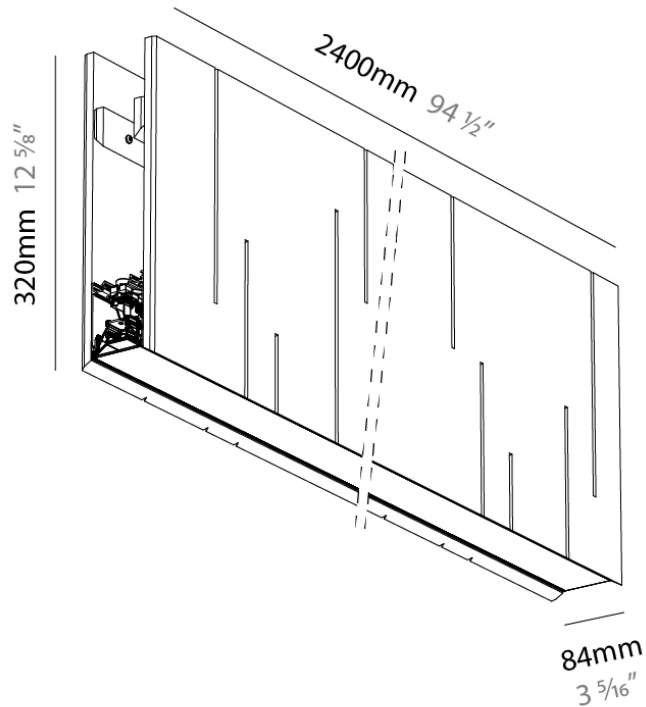

A3UNI-MOD-SUS-SYS COMPONENTS SUSPENSION

A300839-

DESCRIPTION

Unity - Acoustic Suspension, L = 2400mm / 94 1/2" - No Through Wiring - LED 51.6W, 2700K / 3000K / 3500K / 4000K, Max. 6394lm, CRI90

GENERAL

Series: Unity
Partner: Prolicht
Division: Architectural
Installation: Suspension
Product Type: Acoustic
Mounting Location: Ceiling
Light Distribution: Direct

PHYSICAL

Shape: Rectangle
Length (mm): 2400
Length (in): 94 1/2
Width (mm): 84
Width (in): 3 1/3
Height (mm): 320
Height (in): 12 5/8
Fixture Finish: BLK
Acoustic Finish: SFW / CYW / SEE / SYN / MTS / PMB / TTN / CYB / STO / DPE / BES / SHB / ARE / ANE / VRD / CRF
Fixture Material: Acoustic
Primary Material: Acoustic

ELECTRICAL

Input Wattage Range: 50 - 79 W
Lamp Type: LED (Zhaga Standard)
Input Wattage (W): 51.6
Dimming: Non-Dimming / 0-10V Dimming / Matter Dimming
Driver Included: Yes
Driver Location: Integrated
Driver Type: Constant Current - Universal
Driver Class: Class 2
Input Voltage (V): 120 - 277

LED

Delivered Lumen Range: 5000 - 9999 lm
Color Temperature (°K): 2700 / 3000 / 3500 / 4000
Max. Delivered Lumen (lm): 6125 / 6215 / 6275 / 6394
CRI: >90 CRI
Lamp Life (hrs): 50000

RATINGS AND CERTIFICATIONS

Certified By: Certified for North American Standards
IP rating: IP20