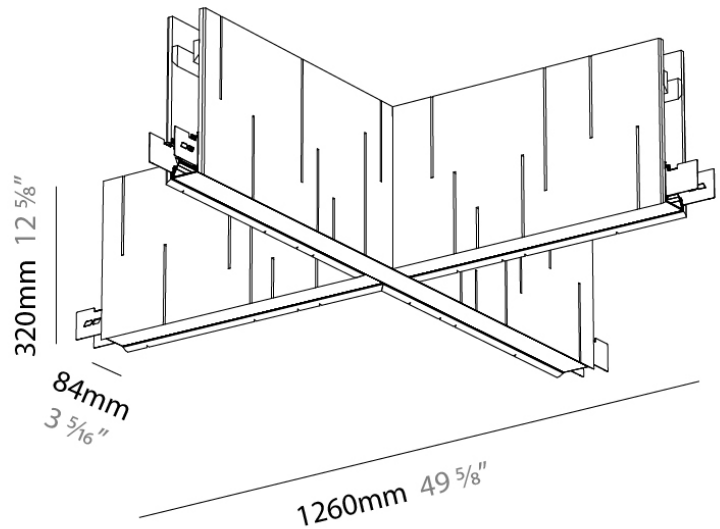

PROJECT	
TYPE	
NOTES	
QUANTITY	
DATE	

A3UNI-MOD-SUS-SYS COMPONENTS SUSPENSION

A300753-

DESCRIPTION

Unity - Acoustic Suspension, X-Shape - Through Wiring - LED
51.6W, 2700K / 3000K / 3500K / 4000K, Max. 7387lm, CRI90

GENERAL

Series: Unity
Partner: Prolicht
Division: Architectural
Installation: Suspension
Product Type: Acoustic
Mounting Location: Ceiling
Light Distribution: Direct

PHYSICAL

Shape: Rectangle
Length (mm): 1260
Length (in): 49 ³/₈
Width (mm): 1260
Width (in): 49 ³/₈
Height (mm): 320
Height (in): 12 ⁵/₈
Fixture Finish: BLK
Acoustic Finish: SFW / CYW / SEE / SYN / MTS / PMB / TTN / CYB / STO / DPE / BES / SHB / ARE / ANE / VRD / CRF
Fixture Material: Acoustic
Primary Material: Acoustic

ELECTRICAL

Input Wattage Range: 50 - 79 W
Lamp Type: LED (Zhaga Standard)
Input Wattage (W): 51.6
Dimming: Non-Dimming / 0-10V Dimming / Matter Dimming
Driver Included: Yes
Driver Location: Integrated
Driver Type: Constant Current - Universal
Driver Class: Class 2
Input Voltage (V): 120 - 277

LED

Delivered Lumen Range: 5000 - 9999 lm
Color Temperature (°K): 2700 / 3000 / 3500 / 4000
Max. Delivered Lumen (lm): 7077 / 7180 / 7249 / 7387
CRI: >90 CRI
Lamp Life (hrs): 50000

RATINGS AND CERTIFICATIONS

Certified By: Certified for North American Standards
IP rating: IP20