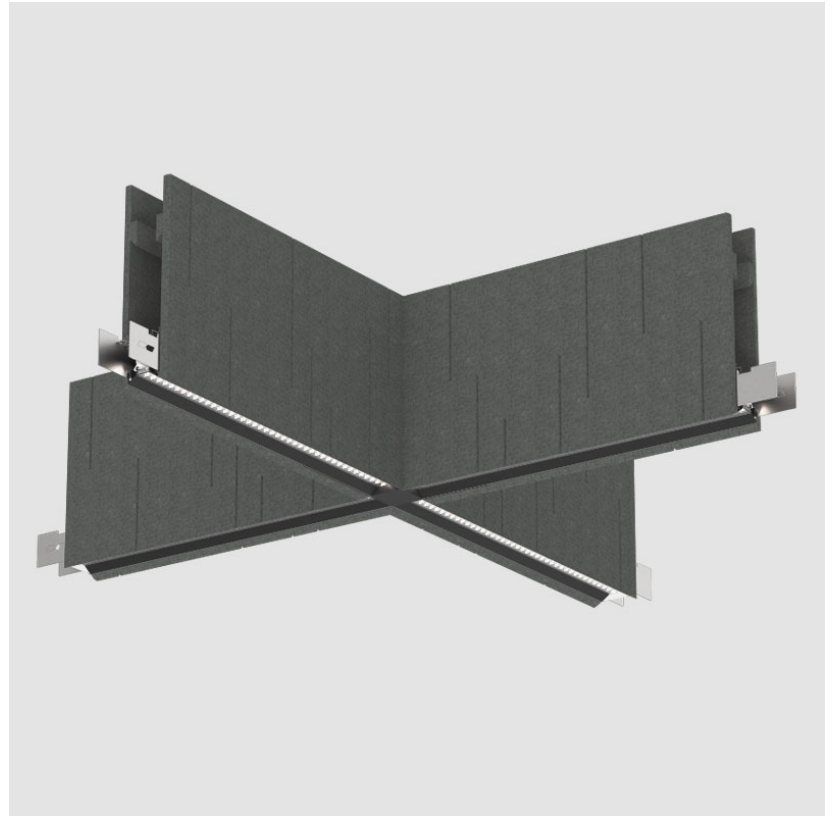

A3UNI-MOD-SUS-SYS COMPONENTS SUSPENSION

A300763-

DESCRIPTION

Unity - Acoustic Suspension, X-Shape - Through Wiring - LED
51.6W, Tunable White (2700K-6500K), Max. 7031lm, CR190 -
Raster Diffuser

GENERAL

Series: Unity
Partner: Prolicht
Division: Architectural
Installation: Suspension
Product Type: Acoustic
Mounting Location: Ceiling
Light Distribution: Direct

PHYSICAL

Shape: Rectangle
Length (mm): 1260
Length (in): 49 ³/₈
Width (mm): 1260
Width (in): 49 ³/₈
Height (mm): 320
Height (in): 12 ⁵/₈
Diffuser: Raster
Fixture Finish: BLK
Acoustic Finish: SFW / CYW / SEE / SYN / MTS / PMB / TTN / CYB / STO
/ DPE / BES / SHB / ARE / ANE / VRD / CRF
Fixture Material: Acoustic
Primary Material: Acoustic

ELECTRICAL

Input Wattage Range: 50 - 79 W
Lamp Type: LED (Zhaga Standard)
Input Wattage (W): 51.6
Dimming: Non-Dimming / 0-10V Dimming / Matter Dimming
Driver Included: Yes
Driver Location: Integrated
Driver Type: Constant Current - Universal
Driver Class: Class 2
Input Voltage (V): 120 - 277

LED

Delivered Lumen Range: 5000 - 9999 lm
Color Temperature (°K): 2700 / 3000 / 3500 / 4000
Max. Delivered Lumen (lm): 7077 / 7180 / 7249 / 7387
CRI: >90 CRI
Lamp Life (hrs): 50000

RATINGS AND CERTIFICATIONS

Certified By: Certified for North American Standards
IP rating: IP20