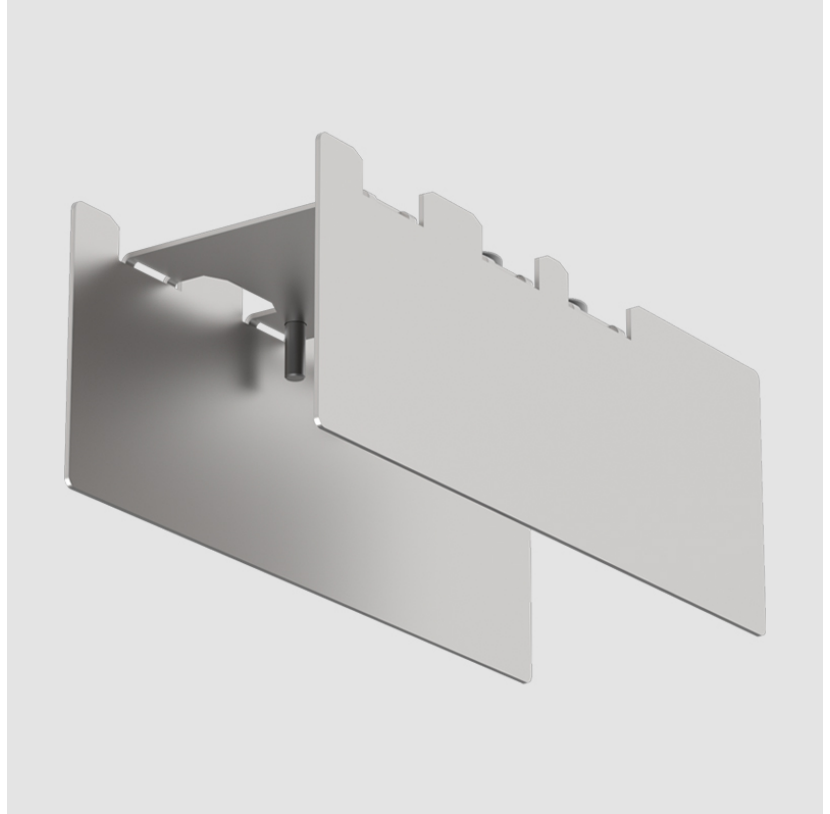

A3UNI-MOD-SUS-SYS COMPONENTS

A380632

DESCRIPTION

Slider - Suspension - Linear Connector

GENERAL

Series: Slider

Partner: Prolicht

Division: Architectural

PHYSICAL

Shape: Rectangle

Length (mm): 150

Length (in): 5 ⁷/₈

Width (mm): 56

Width (in): 2 ³/₁₆

Height (mm): 56

Height (in): 2 ³/₁₆

Fixture Material: Extruded Aluminum

LED

CRI: >90 CRI

RATINGS AND CERTIFICATIONS

Certified By: CSA Certified to UL and CSA Standards

IP rating: IP40