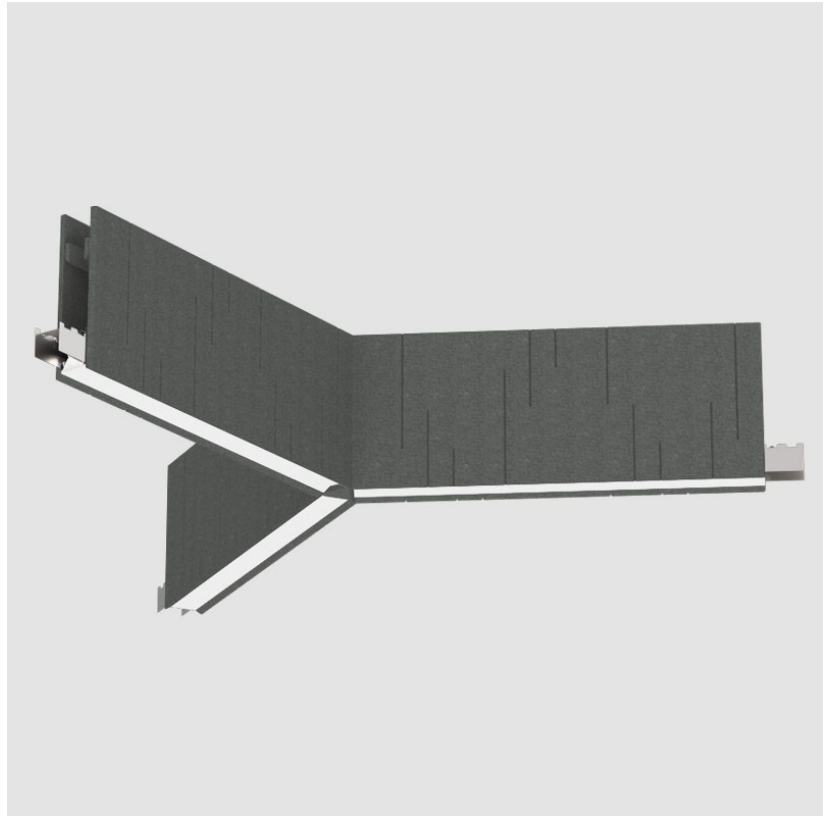

PROJECT	_____
TYPE	_____
NOTES	_____
QUANTITY	_____
DATE	_____

A3UNI-MOD-SUS-SYS COMPONENTS SUSPENSION

A300880-

DESCRIPTION

Unity - Acoustic Suspension, Y-Shape - Through Wiring - LED
25.2W, 2700K / 3000K / 3500K / 4000K, Max. 3322lm, CRI90 - Non-Dimming

GENERAL

Series: Unity
Partner: Prolicht
Division: Architectural
Installation: Suspension
Product Type: Acoustic
Mounting Location: Ceiling
Light Distribution: Direct

PHYSICAL

Shape: Rectangle
Length (mm): 1490
Length (in): 58 2/3
Width (mm): 1290
Width (in): 50 7/8
Height (mm): 320
Height (in): 12 5/8
Fixture Finish: BLK
Acoustic Finish: SFW / CYW / SEE / SYN / MTS / PMB / TTN / CYB / STO / DPE / BES / SHB / ARE / ANE / VRD / CRF
Fixture Material: Acoustic
Primary Material: Acoustic

ELECTRICAL

Input Wattage Range: 20 - 29 W
Lamp Type: LED (Zhaga Standard)
Input Wattage (W): 25.2
Dimming: Non-Dimmable
Driver Included: Yes
Driver Location: Integrated
Driver Type: Constant Current - Universal
Driver Class: Class 2
Input Voltage (V): 120 - 277

LED

Delivered Lumen Range: 3000 - 4999 lm
Color Temperature (°K): 2700 / 3000 / 3500 / 4000
Max. Delivered Lumen (lm): 3182 / 3229 / 3264 / 3322
CRI: >90 CRI
Lamp Life (hrs): 50000

RATINGS AND CERTIFICATIONS

Certified By: Certified for North American Standards
IP rating: IP20