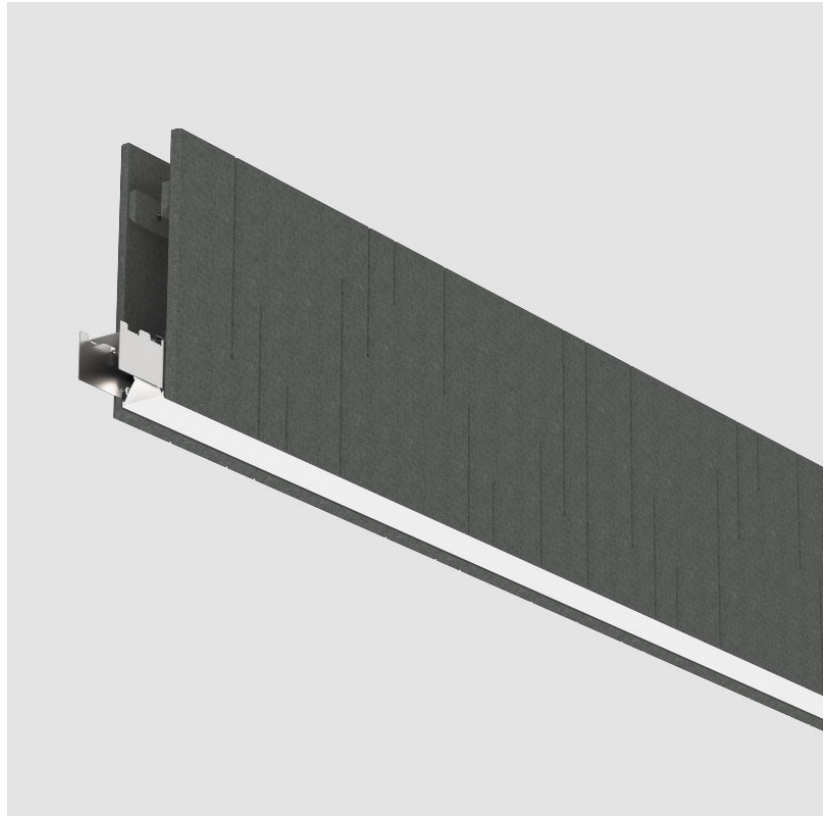

A3UNI-MOD-SUS-SYS COMPONENTS SUSPENSION

A300853-

DESCRIPTION

Unity - Acoustic Suspension, L = 1600mm / 63" - Through Wiring
- LED 34.4W, 2700K / 3000K / 3500K / 4000K, Max. 4258lm, CRI90

GENERAL

Series: Unity
Partner: Prolicht
Division: Architectural
Installation: Suspension
Product Type: Acoustic
Mounting Location: Ceiling
Light Distribution: Direct

PHYSICAL

Shape: Rectangle
Length (mm): 1600
Length (in): 63
Width (mm): 84
Width (in): 3 1/4
Height (mm): 320
Height (in): 12 5/8
Fixture Finish: BLK
Acoustic Finish: SFW / CYW / SEE / SYN / MTS / PMB / TTN / CYB / STO / DPE / BES / SHB / ARE / ANE / VRD / CRF
Fixture Material: Acoustic
Primary Material: Acoustic

ELECTRICAL

Input Wattage Range: 30 - 49 W
Lamp Type: LED (Zhaga Standard)
Input Wattage (W): 34.4
Dimming: Non-Dimming / 0-10V Dimming / Matter Dimming
Driver Included: Yes
Driver Location: Integrated
Driver Type: Constant Current - Universal
Driver Class: Class 2
Input Voltage (V): 120 - 277

LED

Delivered Lumen Range: 3000 - 4999 lm
Color Temperature (°K): 2700 / 3000 / 3500 / 4000
Max. Delivered Lumen (lm): 4079 / 4138 / 4183 / 4258
CRI: >90 CRI
Lamp Life (hrs): 50000

RATINGS AND CERTIFICATIONS

Certified By: Certified for North American Standards
IP rating: IP20