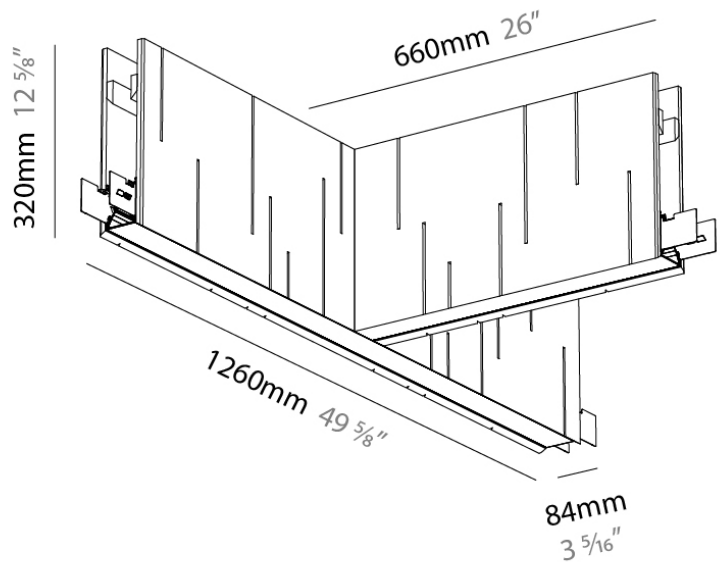

A3UNI-MOD-SUS-SYS COMPONENTS SUSPENSION

A300876-

DESCRIPTION

Unity - Acoustic Suspension, T-Shape - Through Wiring - LED
18.8W, 2700K / 3000K / 3500K / 4000K, Max. 2502lm, CRI90 - Non-Dimming

GENERAL

Series: Unity
Partner: Prolight
Division: Architectural
Installation: Suspension
Product Type: Acoustic
Mounting Location: Ceiling
Light Distribution: Direct

PHYSICAL

Shape: Rectangle
Length (mm): 1260
Length (in): 49 3/5
Width (mm): 660
Width (in): 26
Height (mm): 320
Height (in): 12 5/8
Fixture Finish: BLK
Acoustic Finish: SFW / CYW / SEE / SYN / MTS / PMB / TTN / CYB / STO / DPE / BES / SHB / ARE / ANE / VRD / CRF
Fixture Material: Acoustic
Primary Material: Acoustic

ELECTRICAL

Input Wattage Range: 10 - 19 W
Lamp Type: LED (Zhaga Standard)
Input Wattage (W): 18.8
Dimming: Non-Dimmable
Driver Included: Yes
Driver Location: Integrated
Driver Type: Constant Current - Universal
Driver Class: Class 2
Input Voltage (V): 120 - 277

LED

Delivered Lumen Range: 2000 - 3999 lm
Color Temperature (°K): 2700 / 3000 / 3500 / 4000
Max. Delivered Lumen (lm): 2396 / 2432 / 2455 / 2502
CRI: >90 CRI
Lamp Life (hrs): 50000

RATINGS AND CERTIFICATIONS

Certified By: Certified for North American Standards
IP rating: IP20