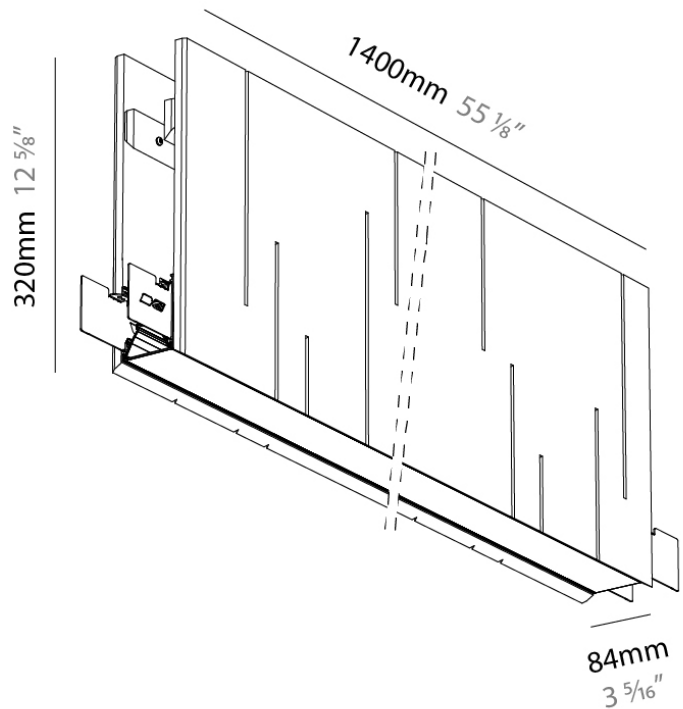

PROJECT	
TYPE	
NOTES	
QUANTITY	
DATE	

A3UNI-MOD-SUS-SYS COMPONENTS SUSPENSION

A300851-

DESCRIPTION

Unity - Acoustic Suspension, L = 1400mm / 55 1/8" - Through Wiring - LED 30.1W, 2700K / 3000K / 3500K / 4000K, Max. 3728lm, CRI90

GENERAL

Series: Unity
Partner: Prolicht
Division: Architectural
Installation: Suspension
Product Type: Acoustic
Mounting Location: Ceiling
Light Distribution: Direct

PHYSICAL

Shape: Rectangle
Length (mm): 1400
Length (in): 55 1/8
Width (mm): 84
Width (in): 3 5/16
Height (mm): 320
Height (in): 12 5/8
Fixture Finish: BLK
Acoustic Finish: SFW / CYW / SEE / SYN / MTS / PMB / TTN / CYB / STO / DPE / BES / SHB / ARE / ANE / VRD / CRF
Fixture Material: Acoustic
Primary Material: Acoustic

ELECTRICAL

Input Wattage Range: 30 - 49 W
Lamp Type: LED (Zhaga Standard)
Input Wattage (W): 30.1
Dimming: Non-Dimming / 0-10V Dimming / Matter Dimming
Driver Included: Yes
Driver Location: Integrated
Driver Type: Constant Current - Universal
Driver Class: Class 2
Input Voltage (V): 120 - 277

LED

Delivered Lumen Range: 3000 - 4999 lm
Color Temperature (°K): 2700 / 3000 / 3500 / 4000
Max. Delivered Lumen (lm): 3571 / 3623 / 3660 / 3728
CRI: >90 CRI
Lamp Life (hrs): 50000

RATINGS AND CERTIFICATIONS

Certified By: Certified for North American Standards
IP rating: IP20