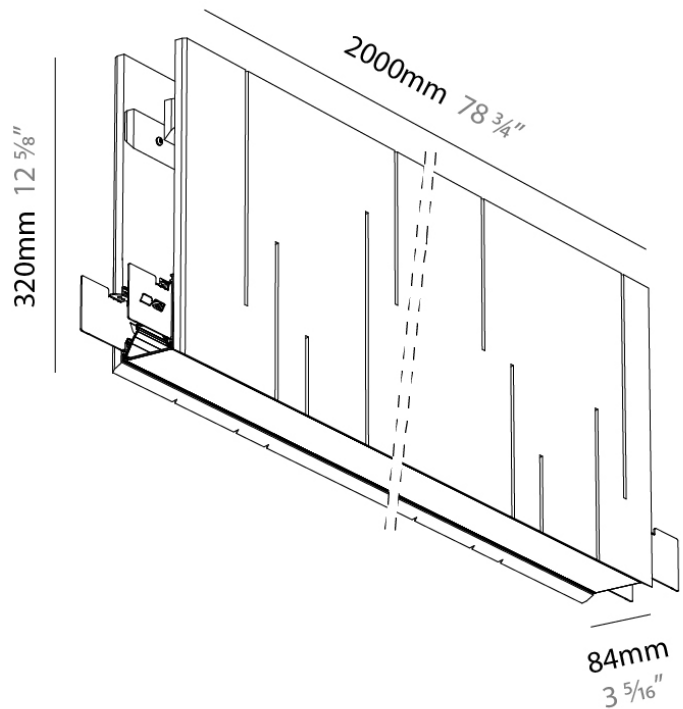

PROJECT	
TYPE	
NOTES	
QUANTITY	
DATE	

A3UNI-MOD-SUS-SYS COMPONENTS SUSPENSION

A300858-

DESCRIPTION

Unity - Acoustic Suspension, L = 2000mm / 78 3/4" - Through Wiring - LED 43W, Tunable White (2700K-6500K), Max. 6041lm, CRI90

GENERAL

Series: Unity
Partner: Prolicht
Division: Architectural
Installation: Suspension
Product Type: Acoustic
Mounting Location: Ceiling
Light Distribution: Direct

PHYSICAL

Shape: Rectangle
Length (mm): 2000
Length (in): 78 3/4
Width (mm): 84
Width (in): 3 1/3
Height (mm): 320
Height (in): 12 5/8
Fixture Finish: BLK
Acoustic Finish: SFW / CYW / SEE / SYN / MTS / PMB / TTN / CYB / STO / DPE / BES / SHB / ARE / ANE / VRD / CRF
Fixture Material: Acoustic
Primary Material: Acoustic

ELECTRICAL

Input Wattage Range: 30 - 49 W
Lamp Type: LED (Zhaga Standard)
Input Wattage (W): 43
Dimming: Dali Dimming / Matter
Driver Included: Yes
Driver Location: Integrated
Driver Type: Constant Current - Universal
Driver Class: Class 2
Input Voltage (V): 120 - 277

LED

Delivered Lumen Range: 5000 - 9999 lm
Color Temperature (°K): 2700-6500 Tunable White
Max. Delivered Lumen (lm): 4426 - 6041
CRI: >90 CRI
Lamp Life (hrs): 50000

RATINGS AND CERTIFICATIONS

Certified By: Certified for North American Standards
IP rating: IP20