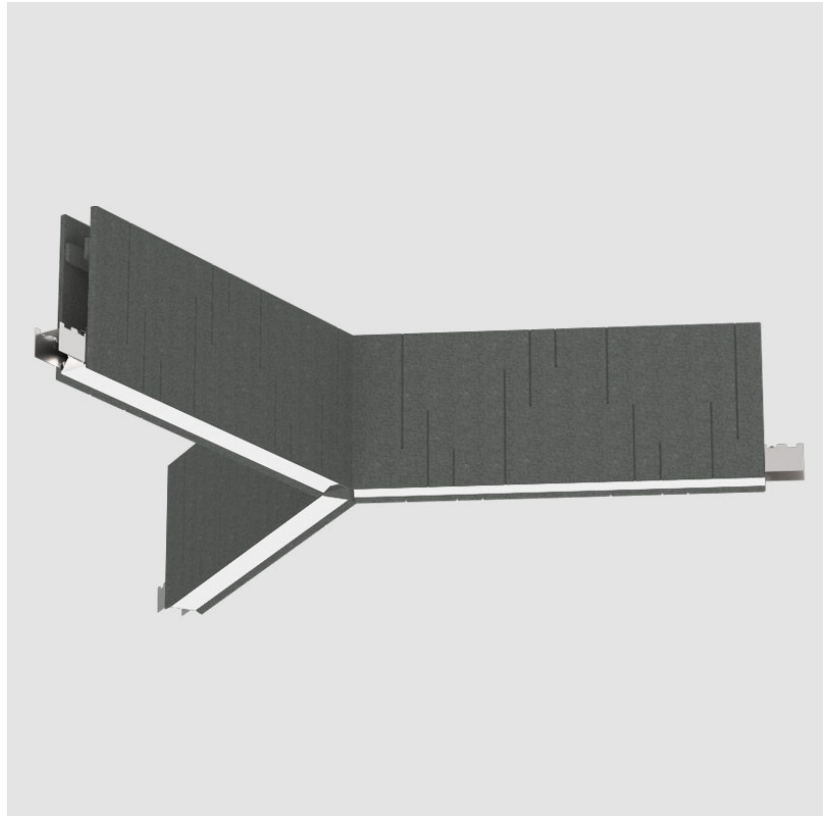

A300813-

DESCRIPTION

Unity - Acoustic Suspension, Y-Shape - Through Wiring - LED
51.6W, 2700K / 3000K / 3500K / 4000K, Max. 6609lm, CRI90

GENERAL

Series: Unity _____
Partner: Prolicht _____
Division: Architectural _____
Installation: Suspension _____
Product Type: Acoustic _____
Mounting Location: Ceiling _____
Light Distribution: Direct _____

PHYSICAL

Shape: Rectangle _____
Length (mm): 1490 _____
Length (in): 58 ⁷/₈ _____
Width (mm): 1290 _____
Width (in): 50 ⁷/₈ _____
Height (mm): 320 _____
Height (in): 12 ³/₅ _____
Fixture Finish: BLK _____
Acoustic Finish: SFW / CYW / SEE / SYN / MTS / PMB / TTN / CYB / STO / DPE / BES / SHB / ARE / ANE / VRD / CRF _____
Fixture Material: Acoustic _____
Primary Material: Acoustic _____

ELECTRICAL

Input Wattage Range: 50 - 79 W _____
Lamp Type: LED (Zhaga Standard) _____
Input Wattage (W): 51.6 _____
Dimming: Non-Dimming / 0-10V Dimming / Matter Dimming _____
Driver Included: Yes _____
Driver Location: Integrated _____
Driver Type: Constant Current - Universal _____
Driver Class: Class 2 _____
Input Voltage (V): 120 - 277 _____

LED

Delivered Lumen Range: 3000 - 4999 lm _____
Color Temperature (°K): 2700 / 3000 / 3500 / 4000 _____
Max. Delivered Lumen (lm): 3182 / 3229 / 3264 / 3322 _____
CRI: >90 CRI _____
Lamp Life (hrs): 50000 _____

RATINGS AND CERTIFICATIONS

Certified By: Certified for North American Standards _____
IP rating: IP20 _____