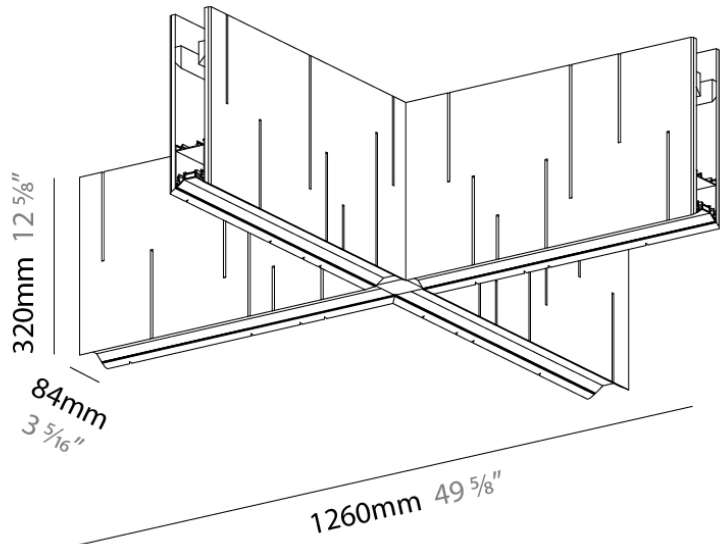

PROJECT	
TYPE	
NOTES	
QUANTITY	
DATE	

A3UNI-MOD-SUS-SYS COMPONENTS SUSPENSION

A300756-

DESCRIPTION

Unity - Acoustic Suspension, X-Shape - No Through Wiring - LED
51.6W, 2700K / 3000K / 3500K / 4000K, Max. 7165lm, CRI90 -
Raster Diffuser

GENERAL

Series: Unity
Partner: Prolicht
Division: Architectural
Installation: Suspension
Product Type: Acoustic
Mounting Location: Ceiling
Light Distribution: Direct

PHYSICAL

Shape: Rectangle
Length (mm): 1260
Length (in): 49 ³/₅
Width (mm): 1260
Width (in): 49 ³/₅
Height (mm): 320
Height (in): 12 ⁵/₈
Diffuser: Raster
Fixture Finish: BLK
Acoustic Finish: SFW / CYW / SEE / SYN / MTS / PMB / TTN / CYB / STO /
DPE / BES / SHB / ARE / ANE / VRD / CRF
Fixture Material: Acoustic
Primary Material: Acoustic

ELECTRICAL

Input Wattage Range: 50 - 79 W
Lamp Type: LED (Zhaga Standard)
Input Wattage (W): 51.6
Dimming: Non-Dimming / 0-10V Dimming / Matter Dimming
Driver Included: Yes
Driver Location: Integrated
Driver Type: Constant Current - Universal
Driver Class: Class 2
Input Voltage (V): 120 - 277

LED

Delivered Lumen Range: 5000 - 9999 lm
Color Temperature (°K): 2700 / 3000 / 3500 / 4000
Max. Delivered Lumen (lm): 6863 / 6964 / 7031 / 7165
CRI: >90 CRI
Lamp Life (hrs): 50000

RATINGS AND CERTIFICATIONS

Certified By: Certified for North American Standards
IP rating: IP20