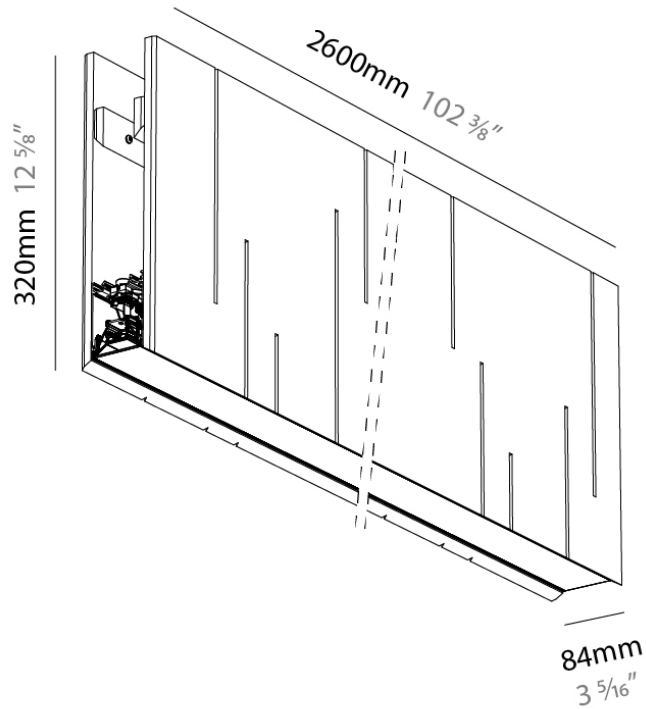

A3UNI-MOD-SUS-SYS COMPONENTS SUSPENSION

A300841-

DESCRIPTION

Unity - Acoustic Suspension, L = 2600mm / 102 1/3" - No Through Wiring - LED 55.9W, 2700K / 3000K / 3500K / 4000K, Max. 6925lm, CRI90

GENERAL

Series: Unity
Partner: Prolicht
Division: Architectural
Installation: Suspension
Product Type: Acoustic
Mounting Location: Ceiling
Light Distribution: Direct

PHYSICAL

Shape: Rectangle
Length (mm): 2600
Length (in): 102 1/3
Width (mm): 84
Width (in): 3 1/3
Height (mm): 320
Height (in): 12 5/8
Fixture Finish: BLK
Acoustic Finish: SFW / CYW / SEE / SYN / MTS / PMB / TTN / CYB / STO / DPE / BES / SHB / ARE / ANE / VRD / CRF
Fixture Material: Acoustic
Primary Material: Acoustic

ELECTRICAL

Input Wattage Range: 50 - 79 W
Lamp Type: LED (Zhaga Standard)
Input Wattage (W): 55.9
Dimming: Non-Dimming / 0-10V Dimming / Matter Dimming
Driver Included: Yes
Driver Location: Integrated
Driver Type: Constant Current - Universal
Driver Class: Class 2
Input Voltage (V): 120 - 277

LED

Delivered Lumen Range: 5000 - 9999 lm
Color Temperature (°K): 2700 / 3000 / 3500 / 4000
Max. Delivered Lumen (lm): 6633 / 6730 / 6798 / 6925
CRI: >90 CRI
Lamp Life (hrs): 50000

RATINGS AND CERTIFICATIONS

Certified By: Certified for North American Standards
IP rating: IP20