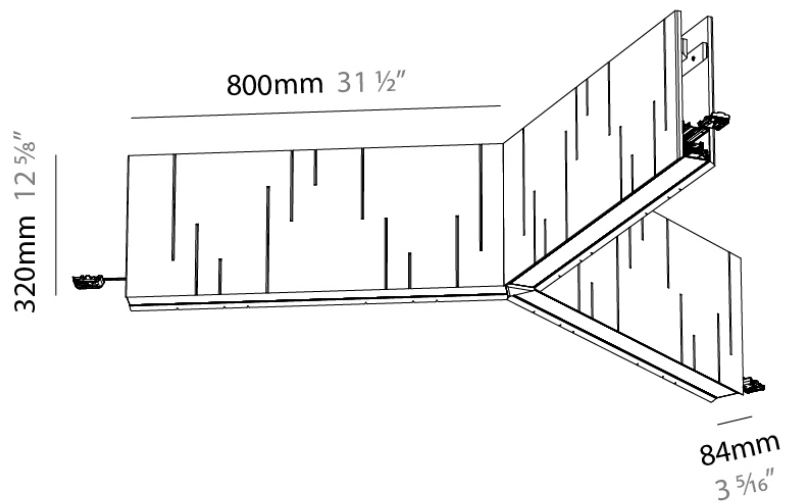

A300813-

DESCRIPTION

Unity - Acoustic Suspension, Y-Shape - Through Wiring - LED
51.6W, 2700K / 3000K / 3500K / 4000K, Max. 6609lm, CRI90

GENERAL

Series: Unity _____
Partner: Prolicht _____
Division: Architectural _____
Installation: Suspension _____
Product Type: Acoustic _____
Mounting Location: Ceiling _____
Light Distribution: Direct _____

PHYSICAL

Shape: Rectangle _____
Length (mm): 1490 _____
Length (in): 58 ⁷/₈ _____
Width (mm): 1290 _____
Width (in): 50 ⁷/₈ _____
Height (mm): 320 _____
Height (in): 12 ³/₅ _____
Fixture Finish: BLK _____
Acoustic Finish: SFW / CYW / SEE / SYN / MTS / PMB / TTN / CYB / STO / DPE / BES / SHB / ARE / ANE / VRD / CRF _____
Fixture Material: Acoustic _____
Primary Material: Acoustic _____

ELECTRICAL

Input Wattage Range: 50 - 79 W _____
Lamp Type: LED (Zhaga Standard) _____
Input Wattage (W): 51.6 _____
Dimming: Non-Dimming / 0-10V Dimming / Matter Dimming _____
Driver Included: Yes _____
Driver Location: Integrated _____
Driver Type: Constant Current - Universal _____
Driver Class: Class 2 _____
Input Voltage (V): 120 - 277 _____

LED

Delivered Lumen Range: 3000 - 4999 lm _____
Color Temperature (°K): 2700 / 3000 / 3500 / 4000 _____
Max. Delivered Lumen (lm): 3182 / 3229 / 3264 / 3322 _____
CRI: >90 CRI _____
Lamp Life (hrs): 50000 _____

RATINGS AND CERTIFICATIONS

Certified By: Certified for North American Standards _____
IP rating: IP20 _____