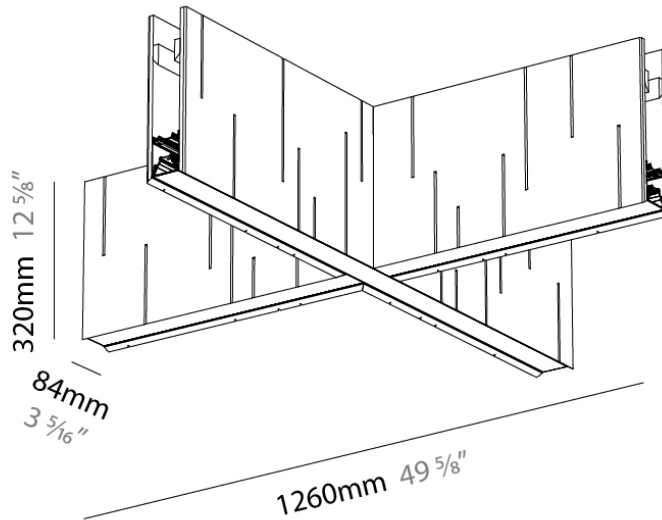

A3UNI-MOD-SUS-SYS COMPONENTS SUSPENSION

A300751-

DESCRIPTION

Unity - Acoustic Suspension, X-Shape - No Through Wiring - LED
51.6W, 2700K / 3000K / 3500K / 4000K, Max. 7387lm, CRI90

GENERAL

Series: Unity
Partner: Prolight
Division: Architectural
Installation: Suspension
Product Type: Acoustic
Mounting Location: Ceiling
Light Distribution: Direct

PHYSICAL

Shape: Rectangle
Length (mm): 1260
Length (in): 49 ³/₈
Width (mm): 1260
Width (in): 49 ³/₈
Height (mm): 320
Height (in): 12 ⁵/₈
Holder Finish: BLK
Acoustic Finish: SFW / CYW / SEE / SYN / MTS / PMB / TTN / CYB / STO / DPE / BES / SHB / ARE / ANE / VRD / CRF
Fixture Material: Acoustic
Primary Material: Acoustic

ELECTRICAL

Input Wattage Range: 50 - 79 W
Lamp Type: LED (Zhaga Standard)
Input Wattage (W): 51.6
Dimming: Non-Dimming / 0-10V Dimming / Matter Dimming
Driver Included: Yes
Driver Location: Integrated
Driver Type: Constant Current - Universal
Driver Class: Class 2
Input Voltage (V): 120 - 277

LED

Delivered Lumen Range: 5000 - 9999 lm
Color Temperature (°K): 2700 / 3000 / 3500 / 4000
Max. Delivered Lumen (lm): 7077 / 7180 / 7249 / 7387
CRI: >90 CRI
Lamp Life (hrs): 50000

RATINGS AND CERTIFICATIONS

Certified By: Certified for North American Standards
IP rating: IP20