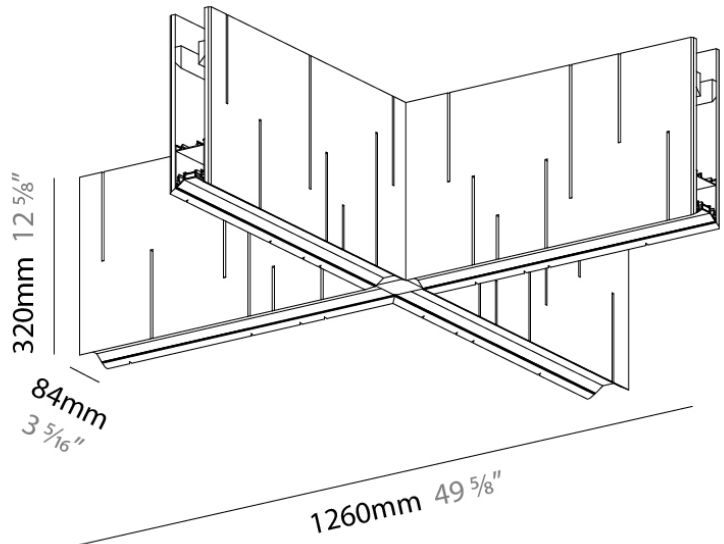

A3UNI-MOD-SUS-SYS COMPONENTS SUSPENSION

A300868-

DESCRIPTION

Unity - Acoustic Suspension, X-Shape - No Through Wiring - LED
25.2W, 2700K / 3000K / 3500K / 4000K, Max. 3612lm, CRI90 -
Raster Diffuser

GENERAL

Series: Unity
Partner: Prolicht
Division: Architectural
Installation: Suspension
Product Type: Acoustic
Mounting Location: Ceiling
Light Distribution: Direct

PHYSICAL

Shape: Rectangle
Length (mm): 1260
Length (in): 49 ³/₅
Width (mm): 1260
Width (in): 49 ³/₅
Height (mm): 320
Height (in): 12 ³/₅
Diffuser: Raster
Fixture Finish: BLK
Acoustic Finish: SFW / CYW / SEE / SYN / MTS / PMB / TTN / CYB / STO
/ DPE / BES / SHB / ARE / ANE / VRD / CRF
Fixture Material: Acoustic
Primary Material: Acoustic

ELECTRICAL

Input Wattage Range: 20 - 29 W
Lamp Type: LED (Zhaga Standard)
Input Wattage (W): 25.2
Dimming: Non-Dimmable
Driver Included: Yes
Driver Location: Integrated
Driver Type: Constant Current - Universal
Driver Class: Class 2
Input Voltage (V): 120 - 277

LED

Delivered Lumen Range: 3000 - 4999 lm
Color Temperature (°K): 2700 / 3000 / 3500 / 4000
Max. Delivered Lumen (lm): 3460 / 3510 / 3544 / 3612
CRI: >90 CRI
Lamp Life (hrs): 50000

RATINGS AND CERTIFICATIONS

Certified By: Certified for North American Standards
IP rating: IP20