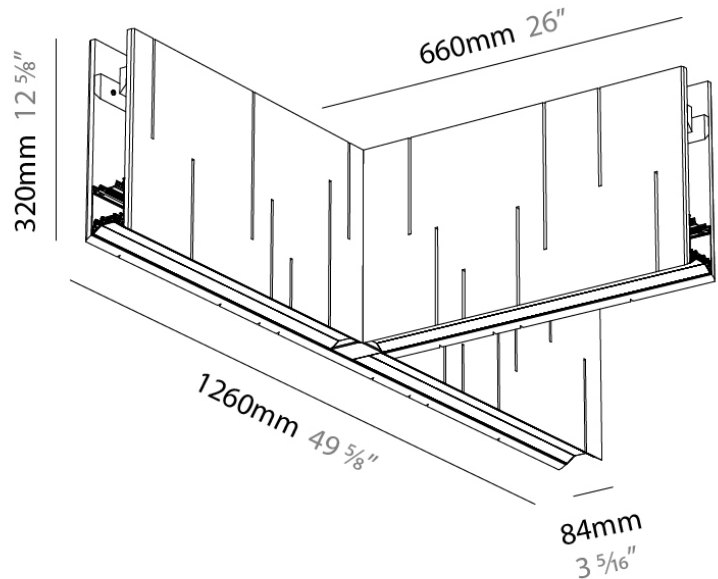

A3UNI-MOD-SUS-SYS COMPONENTS SUSPENSION

A300908-

DESCRIPTION

Unity - Acoustic Suspension, T-Shape - No Through Wiring - LED
38.7W, Tunable White (2700K-6500K), Max. 5273lm, CRI90 -
Raster Diffuser

GENERAL

Series: Unity
Partner: Prolicht
Division: Architectural
Installation: Suspension
Product Type: Acoustic
Mounting Location: Ceiling
Light Distribution: Direct

PHYSICAL

Shape: Rectangle
Length (mm): 1260
Length (in): 49 ³/₅
Width (mm): 660
Width (in): 26
Height (mm): 320
Height (in): 12 ⁵/₈
Diffuser: Raster
Fixture Finish: BLK
Acoustic Finish: SFW / CYW / SEE / SYN / MTS / PMB / TTN / CYB / STO
/ DPE / BES / SHB / ARE / ANE / VRD / CRF
Fixture Material: Acoustic
Primary Material: Acoustic

ELECTRICAL

Input Wattage Range: 30 - 49 W
Lamp Type: LED (Zhaga Standard)
Input Wattage (W): 38.7
Dimming: Non-Dimming / 0-10V Dimming / Matter Dimming
Driver Included: Yes
Driver Location: Integrated
Driver Type: Constant Current - Universal
Driver Class: Class 2
Input Voltage (V): 120 - 277

LED

Delivered Lumen Range: 5000 - 9999 lm
Color Temperature (°K): 2700-5000 Tunable White
Max. Delivered Lumen (lm): 5148-5273
CRI: >90 CRI
Lamp Life (hrs): 50000

RATINGS AND CERTIFICATIONS

Certified By: Certified for North American Standards
IP rating: IP20