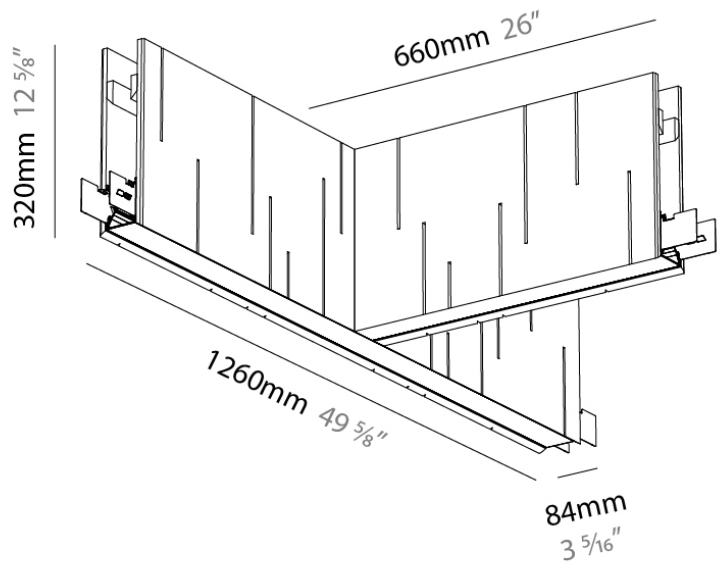

PROJECT	
TYPE	
NOTES	
QUANTITY	
DATE	

A3UNI-MOD-SUS-SYS COMPONENTS SUSPENSION

A300906-

DESCRIPTION

Unity - Acoustic Suspension, T-Shape - Through Wiring - LED
38.7W, Tunable White (2700K-6500K), Max. 5437lm, CRI90

GENERAL

Series: Unity
Partner: Prolight
Division: Architectural
Installation: Suspension
Product Type: Acoustic
Mounting Location: Ceiling
Light Distribution: Direct

PHYSICAL

Shape: Rectangle
Length (mm): 1260
Length (in): 49 ³/₈
Width (mm): 660
Width (in): 26
Height (mm): 320
Height (in): 12 ⁵/₈
Fixture Finish: BLK
Acoustic Finish: SFW / CYW / SEE / SYN / MTS / PMB / TTN / CYB / STO / DPE / BES / SHB / ARE / ANE / VRD / CRF
Fixture Material: Acoustic
Primary Material: Acoustic

ELECTRICAL

Input Wattage Range: 30 - 49 W
Lamp Type: LED (Zhaga Standard)
Input Wattage (W): 38.7
Dimming: Non-Dimming / 0-10V Dimming / Matter Dimming
Driver Included: Yes
Driver Location: Integrated
Driver Type: Constant Current - Universal
Driver Class: Class 2
Input Voltage (V): 120 - 277

LED

Delivered Lumen Range: 5000 - 9999 lm
Color Temperature (°K): 2700-5000 Tunable White
Max. Delivered Lumen (lm): 5148-5273
CRI: >90 CRI
Lamp Life (hrs): 50000

RATINGS AND CERTIFICATIONS

Certified By: Certified for North American Standards
IP rating: IP20