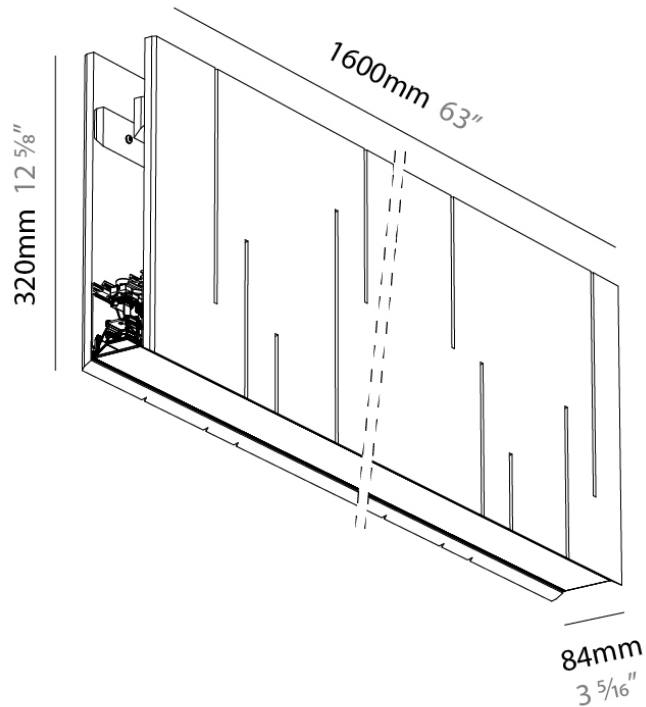

A3UNI-MOD-SUS-SYS COMPONENTS SUSPENSION

A300832-

DESCRIPTION

Unity - Acoustic Suspension, L = 1600mm / 63" - No Through Wiring - LED 34.4W, Tunable White (2700K-6500K), Max. 4833lm, CRI90

GENERAL

Series: Unity
Partner: Prolicht
Division: Architectural
Installation: Suspension
Product Type: Acoustic
Mounting Location: Ceiling
Light Distribution: Direct

PHYSICAL

Shape: Rectangle
Length (mm): 1600
Length (in): 63
Width (mm): 84
Width (in): 3 1/4
Height (mm): 320
Height (in): 12 5/8
Fixture Finish: BLK
Acoustic Finish: SFW / CYW / SEE / SYN / MTS / PMB / TTN / CYB / STO / DPE / BES / SHB / ARE / ANE / VRD / CRF
Fixture Material: Acoustic
Primary Material: Acoustic

ELECTRICAL

Input Wattage Range: 30 - 49 W
Lamp Type: LED (Zhaga Standard)
Input Wattage (W): 34.4
Dimming: Dali Dimming / Matter
Driver Included: Yes
Driver Location: Integrated
Driver Type: Constant Current - Universal
Driver Class: Class 2
Input Voltage (V): 120 - 277

LED

Delivered Lumen Range: 3000 - 4999 lm
Color Temperature (°K): 2700-6500 Tunable White
Max. Delivered Lumen (lm): 3538 - 4833
CRI: >90 CRI
Lamp Life (hrs): 50000

RATINGS AND CERTIFICATIONS

Certified By: Certified for North American Standards
IP rating: IP20