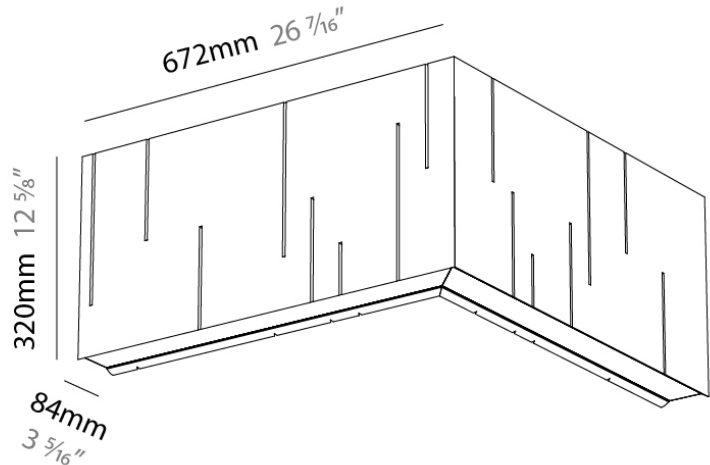

PROJECT	
TYPE	
NOTES	
QUANTITY	
DATE	

A3UNI-MOD-SUS-SYS COMPONENTS SUSPENSION

A300816-

DESCRIPTION

Unity - Acoustic Suspension, L-Shape - No Through Wiring - LED 25.8W, Tunable White (2700K-6500K), Max. 3515lm, CRI90

GENERAL

Series: Unity
Partner: Prolight
Division: Architectural
Installation: Suspension
Product Type: Acoustic
Mounting Location: Ceiling
Light Distribution: Direct

PHYSICAL

Shape: Rectangle
Length (mm): 1260
Length (in): 49 ³/₅
Width (mm): 1260
Width (in): 49 ³/₅
Height (mm): 320
Height (in): 12 ³/₅
Fixture Finish: BLK
Acoustic Finish: SFW / CYW / SEE / SYN / MTS / PMB / TTN / CYB / STO / DPE / BES / SHB / ARE / ANE / VRD / CRF
Fixture Material: Acoustic
Primary Material: Acoustic

ELECTRICAL

Input Wattage Range: 20 - 29 W
Lamp Type: LED (Zhaga Standard)
Input Wattage (W): 25.8
Dimming: Dali Dimming / Matter
Driver Included: Yes
Driver Location: Integrated
Driver Type: Constant Current - Universal
Driver Class: Class 2
Input Voltage (V): 120 - 277

LED

Delivered Lumen Range: 3000 - 4999 lm
Color Temperature (°K): 2700-6500 Tunable White
Max. Delivered Lumen (lm): 3432-3515
CRI: >90 CRI
Lamp Life (hrs): 50000

RATINGS AND CERTIFICATIONS

Certified By: Certified for North American Standards
IP rating: IP20