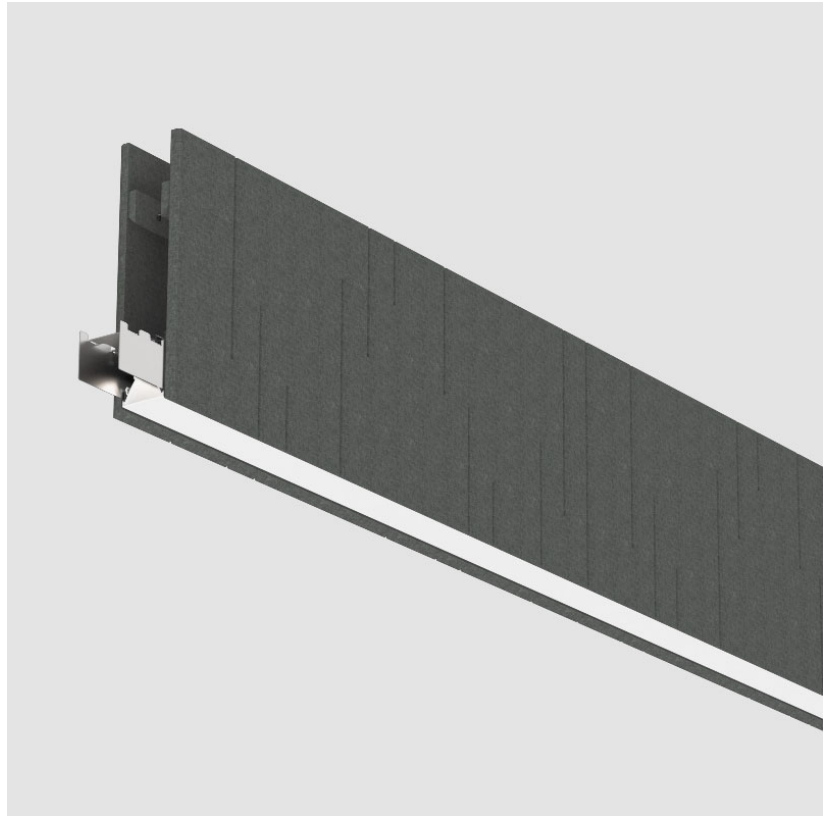

PROJECT	
TYPE	
NOTES	
QUANTITY	
DATE	

A3UNI-MOD-SUS-SYS COMPONENTS SUSPENSION

A300851-

DESCRIPTION

Unity - Acoustic Suspension, L = 1400mm / 55 1/8" - Through Wiring - LED 30.1W, 2700K / 3000K / 3500K / 4000K, Max. 3728lm, CRI90

GENERAL

Series: Unity
Partner: Prolicht
Division: Architectural
Installation: Suspension
Product Type: Acoustic
Mounting Location: Ceiling
Light Distribution: Direct

PHYSICAL

Shape: Rectangle
Length (mm): 1400
Length (in): 55 1/8
Width (mm): 84
Width (in): 3 5/16
Height (mm): 320
Height (in): 12 5/8
Fixture Finish: BLK
Acoustic Finish: SFW / CYW / SEE / SYN / MTS / PMB / TTN / CYB / STO / DPE / BES / SHB / ARE / ANE / VRD / CRF
Fixture Material: Acoustic
Primary Material: Acoustic

ELECTRICAL

Input Wattage Range: 30 - 49 W
Lamp Type: LED (Zhaga Standard)
Input Wattage (W): 30.1
Dimming: Non-Dimming / 0-10V Dimming / Matter Dimming
Driver Included: Yes
Driver Location: Integrated
Driver Type: Constant Current - Universal
Driver Class: Class 2
Input Voltage (V): 120 - 277

LED

Delivered Lumen Range: 3000 - 4999 lm
Color Temperature (°K): 2700 / 3000 / 3500 / 4000
Max. Delivered Lumen (lm): 3571 / 3623 / 3660 / 3728
CRI: >90 CRI
Lamp Life (hrs): 50000

RATINGS AND CERTIFICATIONS

Certified By: Certified for North American Standards
IP rating: IP20