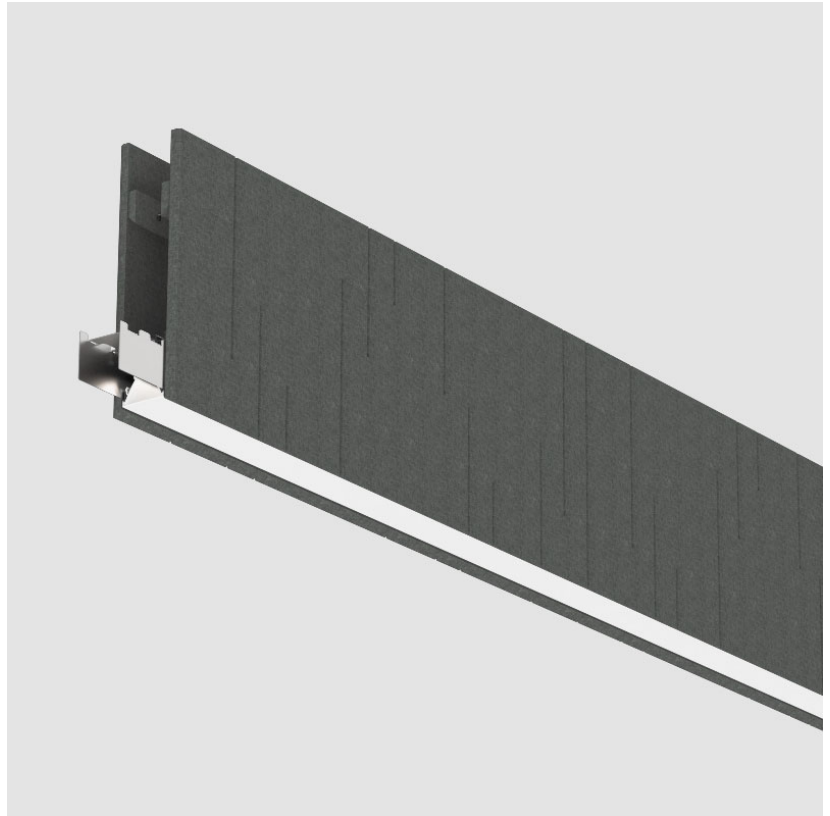

A3UNI-MOD-SUS-SYS COMPONENTS SUSPENSION

A300857-

DESCRIPTION

Unity - Acoustic Suspension, L = 2000mm / 78 3/4" - Through Wiring - LED 43W, 2700K / 3000K / 3500K / 4000K, Max. 5326lm, CRI90

GENERAL

Series: Unity
Partner: Prolicht
Division: Architectural
Installation: Suspension
Product Type: Acoustic
Mounting Location: Ceiling
Light Distribution: Direct

PHYSICAL

Shape: Rectangle
Length (mm): 2000
Length (in): 78 3/4
Width (mm): 84
Width (in): 3 1/3
Height (mm): 320
Height (in): 12 5/8
Fixture Finish: BLK
Acoustic Finish: SFW / CYW / SEE / SYN / MTS / PMB / TTN / CYB / STO / DPE / BES / SHB / ARE / ANE / VRD / CRF
Fixture Material: Acoustic
Primary Material: Acoustic

ELECTRICAL

Input Wattage Range: 30 - 49 W
Lamp Type: LED (Zhaga Standard)
Input Wattage (W): 43
Dimming: Non-Dimming / 0-10V Dimming / Matter Dimming
Driver Included: Yes
Driver Location: Integrated
Driver Type: Constant Current - Universal
Driver Class: Class 2
Input Voltage (V): 120 - 277

LED

Delivered Lumen Range: 5000 - 9999 lm
Color Temperature (°K): 2700 / 3000 / 3500 / 4000
Max. Delivered Lumen (lm): 5102 / 5177 / 5229 / 5326
CRI: >90 CRI
Lamp Life (hrs): 50000

RATINGS AND CERTIFICATIONS

Certified By: Certified for North American Standards
IP rating: IP20