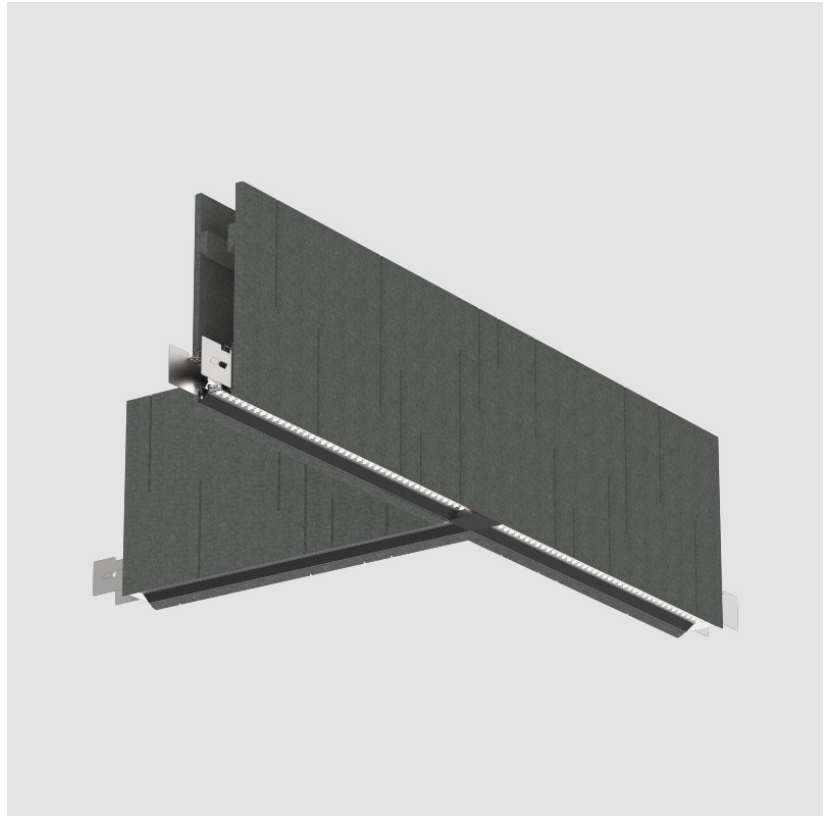

A3UNI-MOD-SUS-SYS COMPONENTS SUSPENSION

A300910-

DESCRIPTION

Unity - Acoustic Suspension, T-Shape - Through Wiring - LED
38.7W, Tunable White (2700K-6500K), Max. 5437lm, CR190 -
Raster Diffuser

GENERAL

Series: Unity
Partner: Prolicht
Division: Architectural
Installation: Suspension
Product Type: Acoustic
Mounting Location: Ceiling
Light Distribution: Direct

PHYSICAL

Shape: Rectangle
Length (mm): 1260
Length (in): 49 ³/₈
Width (mm): 660
Width (in): 26
Height (mm): 320
Height (in): 12 ⁵/₈
Diffuser: Raster
Fixture Finish: BLK
Acoustic Finish: SFW / CYW / SEE / SYN / MTS / PMB / TTN / CYB / STO
/ DPE / BES / SHB / ARE / ANE / VRD / CRF
Fixture Material: Acoustic
Primary Material: Acoustic

ELECTRICAL

Input Wattage Range: 30 - 49 W
Lamp Type: LED (Zhaga Standard)
Input Wattage (W): 38.7
Dimming: Non-Dimming / 0-10V Dimming / Matter Dimming
Driver Included: Yes
Driver Location: Integrated
Driver Type: Constant Current - Universal
Driver Class: Class 2
Input Voltage (V): 120 - 277

LED

Delivered Lumen Range: 5000 - 9999 lm
Color Temperature (°K): 2700-5000 Tunable White
Max. Delivered Lumen (lm): 5148-5273
CRI: >90 CRI
Lamp Life (hrs): 50000

RATINGS AND CERTIFICATIONS

Certified By: Certified for North American Standards
IP rating: IP20