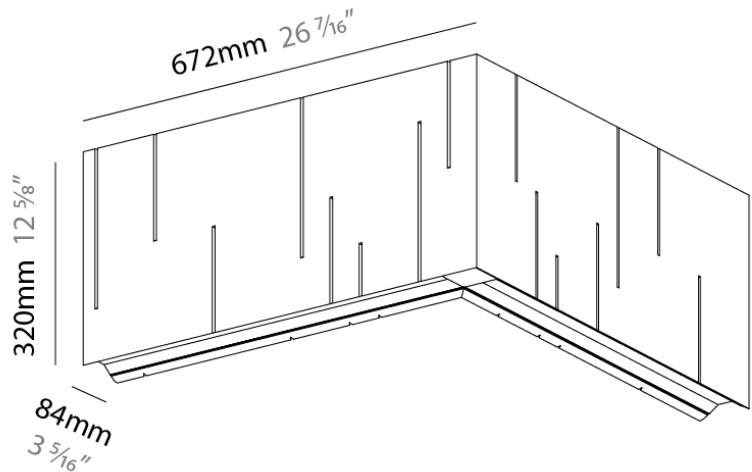

A3UNI-MOD-SUS-SYS COMPONENTS SUSPENSION

A300820-

DESCRIPTION

Unity - Acoustic Suspension, L-Shape - No Through Wiring - LED 25.8W, Tunable White (2700K-6500K), Max. 3515lm, CRI90 - Raster Diffuser

GENERAL

Series: Unity
Partner: Prolicht
Division: Architectural
Installation: Suspension
Product Type: Acoustic
Mounting Location: Ceiling
Light Distribution: Direct

PHYSICAL

Shape: Rectangle
Length (mm): 1260
Length (in): 49 ³/₅
Width (mm): 1260
Width (in): 49 ³/₅
Height (mm): 320
Height (in): 12 ³/₅
Diffuser: Raster
Fixture Finish: BLK
Acoustic Finish: SFW / CYW / SEE / SYN / MTS / PMB / TTN / CYB / STO / DPE / BES / SHB / ARE / ANE / VRD / CRF
Fixture Material: Acoustic
Primary Material: Acoustic

ELECTRICAL

Input Wattage Range: 20 - 29 W
Lamp Type: LED (Zhaga Standard)
Input Wattage (W): 25.8
Dimming: Dali Dimming / Matter
Driver Included: Yes
Driver Location: Integrated
Driver Type: Constant Current - Universal
Driver Class: Class 2
Input Voltage (V): 120 - 277

LED

Delivered Lumen Range: 5000 - 9999 lm
Color Temperature (°K): 2700-6500 Tunable White
Max. Delivered Lumen (lm): 3432-3515
CRI: >90 CRI
Lamp Life (hrs): 50000

RATINGS AND CERTIFICATIONS

Certified By: Certified for North American Standards
IP rating: IP20