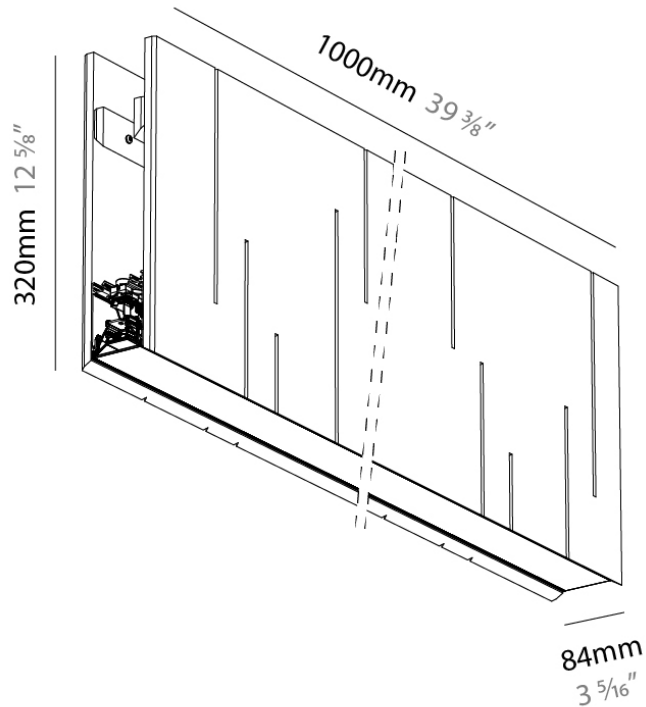

A3UNI-MOD-SUS-SYS COMPONENTS SUSPENSION

A300826-

DESCRIPTION

Unity - Acoustic Suspension, L = 1000mm / 31 1/2" - No Through Wiring - LED 21.5W, Tunable White (2700K-6500K), Max. 3021lm, CRI90

GENERAL

Series: Unity
Partner: Prolicht
Division: Architectural
Installation: Suspension
Product Type: Acoustic
Mounting Location: Ceiling
Light Distribution: Direct

PHYSICAL

Shape: Rectangle
Length (mm): 1000
Length (in): 39 3/8
Width (mm): 84
Width (in): 3 1/3
Height (mm): 320
Height (in): 12 5/8
Fixture Finish: BLK
Acoustic Finish: SFW / CYW / SEE / SYN / MTS / PMB / TTN / CYB / STO / DPE / BES / SHB / ARE / ANE / VRD / CRF
Fixture Material: Acoustic
Primary Material: Acoustic

ELECTRICAL

Input Wattage Range: 20 - 29 W
Lamp Type: LED (Zhaga Standard)
Input Wattage (W): 21.5
Dimming: Dali Dimming / Matter
Driver Included: Yes
Driver Location: Integrated
Driver Type: Constant Current - Universal
Driver Class: Class 2
Input Voltage (V): 120 - 277

LED

Delivered Lumen Range: 2000 - 3999 lm
Color Temperature (°K): 2700-6500 Tunable White
Max. Delivered Lumen (lm): 2210-3021
CRI: >90 CRI
Lamp Life (hrs): 50000

RATINGS AND CERTIFICATIONS

Certified By: Certified for North American Standards
IP rating: IP20