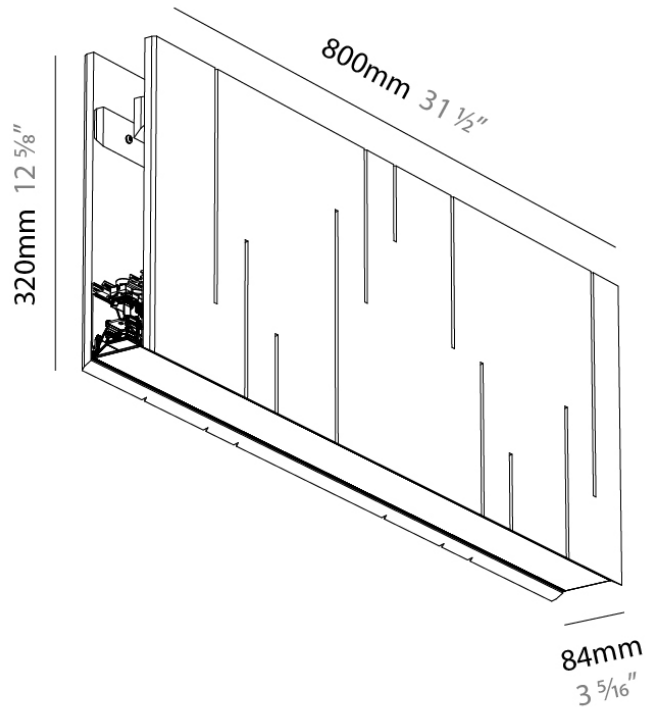

PROJECT	
TYPE	
NOTES	
QUANTITY	
DATE	

A3UNI-MOD-SUS-SYS COMPONENTS SUSPENSION

A300824-

DESCRIPTION

Unity - Acoustic Suspension, L = 800mm / 31 1/2" - No Through Wiring - LED 17.2W, Tunable White (2700K-6500K), Max. 2416lm, CRI90

GENERAL

Series: Unity
Partner: Prolicht
Division: Architectural
Installation: Suspension
Product Type: Acoustic
Mounting Location: Ceiling
Light Distribution: Direct

PHYSICAL

Shape: Rectangle
Length (mm): 800
Length (in): 31 1/2
Width (mm): 84
Width (in): 3 1/3
Height (mm): 320
Height (in): 12 5/8
Fixture Finish: BLK
Acoustic Finish: SFW / CYW / SEE / SYN / MTS / PMB / TTN / CYB / STO / DPE / BES / SHB / ARE / ANE / VRD / CRF
Fixture Material: Acoustic
Primary Material: Acoustic

ELECTRICAL

Input Wattage Range: 10 - 19 W
Lamp Type: LED (Zhaga Standard)
Input Wattage (W): 17.2
Dimming: Dali Dimming / Matter
Driver Included: Yes
Driver Location: Integrated
Driver Type: Constant Current - Universal
Driver Class: Class 2
Input Voltage (V): 120 - 277

LED

Delivered Lumen Range: 1000 - 2999 lm
Color Temperature (°K): 2700-6500 Tunable White
Max. Delivered Lumen (lm): 1769-2416
CRI: >90 CRI
Lamp Life (hrs): 50000

RATINGS AND CERTIFICATIONS

Certified By: Certified for North American Standards
IP rating: IP20