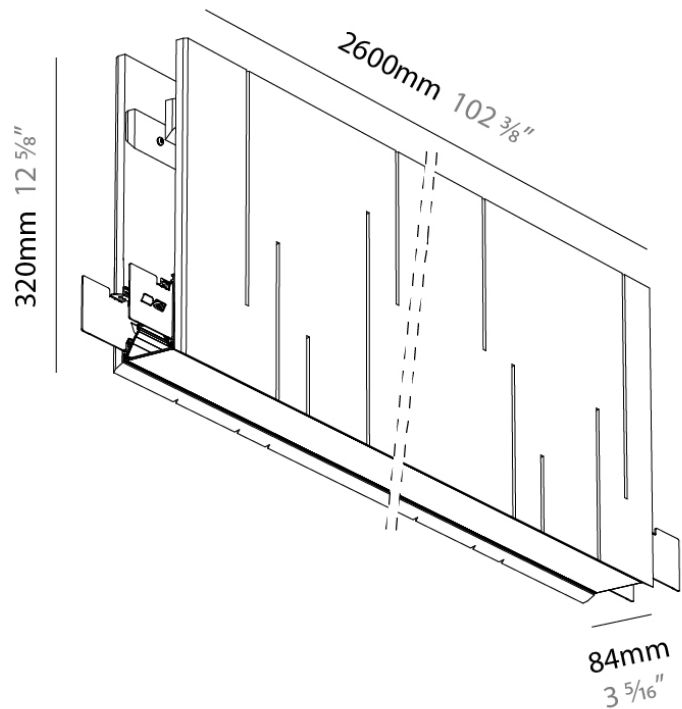

A3UNI-MOD-SUS-SYS COMPONENTS SUSPENSION

A300901-

DESCRIPTION

Unity - Acoustic Suspension, L = 2600mm / 102 1/3" - Through Wiring - LED 27.3W, 2700K / 3000K / 3500K / 4000K, Max. 3488lm, CRI90 - Non-Dimming

GENERAL

Series: Unity
Partner: Prolicht
Division: Architectural
Installation: Suspension
Product Type: Acoustic
Mounting Location: Ceiling
Light Distribution: Direct

PHYSICAL

Shape: Rectangle
Length (mm): 2600
Length (in): 102 1/3
Width (mm): 84
Width (in): 3 1/3
Height (mm): 320
Height (in): 12 5/8
Fixture Finish: BLK
Acoustic Finish: SFW / CYW / SEE / SYN / MTS / PMB / TTN / CYB / STO / DPE / BES / SHB / ARE / ANE / VRD / CRF
Fixture Material: Acoustic
Primary Material: Acoustic

ELECTRICAL

Input Wattage Range: 20 - 29 W
Lamp Type: LED (Zhaga Standard)
Input Wattage (W): 27.3
Dimming: Non-Dimmable
Driver Included: Yes
Driver Location: Integrated
Driver Type: Constant Current - Universal
Driver Class: Class 2
Input Voltage (V): 120 - 277

LED

Delivered Lumen Range: 3000 - 4999 lm
Color Temperature (°K): 2700 / 3000 / 3500 / 4000
Max. Delivered Lumen (lm): 3488 / 3390 / 3424 / 3488
CRI: >90 CRI
Lamp Life (hrs): 50000

RATINGS AND CERTIFICATIONS

Certified By: Certified for North American Standards
IP rating: IP20