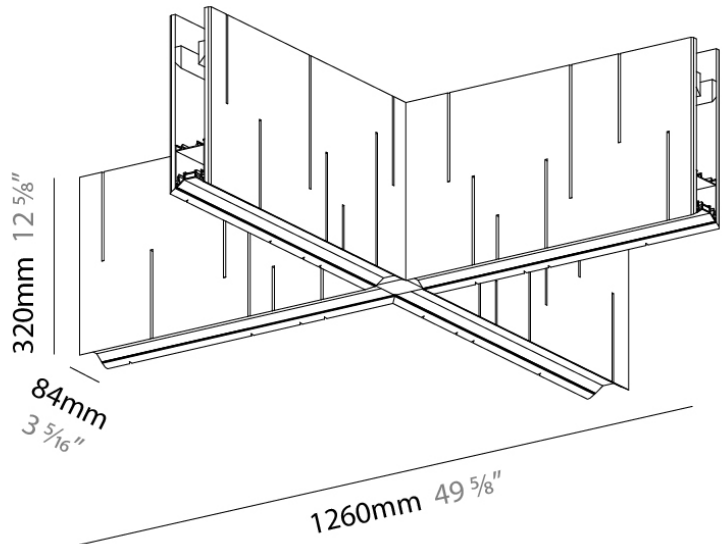

A3UNI-MOD-SUS-SYS COMPONENTS SUSPENSION

A300757-

DESCRIPTION

Unity - Acoustic Suspension, X-Shape - No Through Wiring - LED 51.6W, Tunable White (2700K-6500K), Max. 7031lm, CRI90 - Raster Diffuser

GENERAL

Series: Unity
Partner: Prolicht
Division: Architectural
Installation: Suspension
Product Type: Acoustic
Mounting Location: Ceiling
Light Distribution: Direct

PHYSICAL

Shape: Rectangle
Length (mm): 1260
Length (in): 49 ³/₅
Width (mm): 1260
Width (in): 49 ³/₅
Height (mm): 320
Height (in): 12 ⁵/₈
Diffuser: Raster
Fixture Finish: BLK
Acoustic Finish: SFW / CYW / SEE / SYN / MTS / PMB / TTN / CYB / STO / DPE / BES / SHB / ARE / ANE / VRD / CRF
Fixture Material: Acoustic
Primary Material: Acoustic

ELECTRICAL

Input Wattage Range: 50 - 79 W
Lamp Type: LED (Zhaga Standard)
Input Wattage (W): 51.6
Dimming: Non-Dimming / 0-10V Dimming / Matter Dimming
Driver Included: Yes
Driver Location: Integrated
Driver Type: Constant Current - Universal
Driver Class: Class 2
Input Voltage (V): 120 - 277

LED

Delivered Lumen Range: 5000 - 9999 lm
Color Temperature (°K): 2700 / 3000 / 3500 / 4000
Max. Delivered Lumen (lm): 7077 / 7180 / 7249 / 7387
CRI: >90 CRI
Lamp Life (hrs): 50000

RATINGS AND CERTIFICATIONS

Certified By: Certified for North American Standards
IP rating: IP20