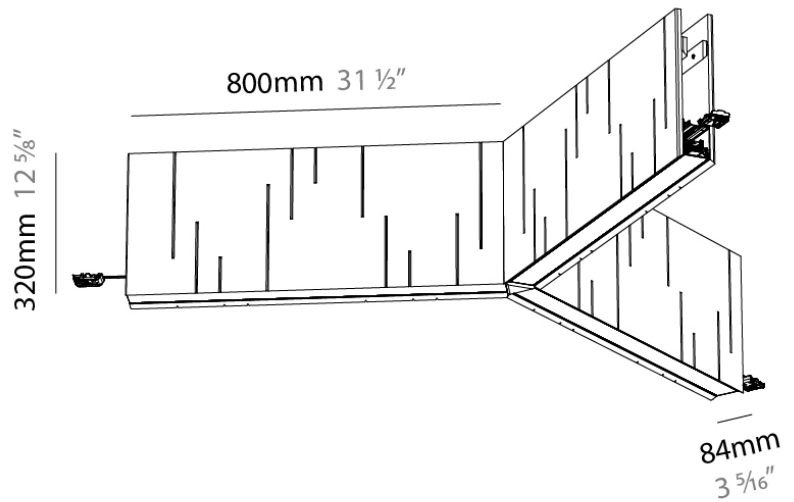

PROJECT	
TYPE	
NOTES	
QUANTITY	
DATE	

A3UNI-MOD-SUS-SYS COMPONENTS SUSPENSION

A300814-

DESCRIPTION

Unity - Acoustic Suspension, Y-Shape - Through Wiring - LED
51.6W, Tunable White (2700K-6500K), Max. 6493lm, CRI90

GENERAL

Series: Unity
Partner: Prolicht
Division: Architectural
Installation: Suspension
Product Type: Acoustic
Mounting Location: Ceiling
Light Distribution: Direct

PHYSICAL

Shape: Rectangle
Length (mm): 1490
Length (in): 58 ⁷/₃
Width (mm): 1290
Width (in): 50 ⁷/₆
Height (mm): 320
Height (in): 12 ³/₅
Fixture Finish: BLK
Acoustic Finish: SFW / CYW / SEE / SYN / MTS / PMB / TTN / CYB / STO / DPE / BES / SHB / ARE / ANE / VRD / CRF
Fixture Material: Acoustic
Primary Material: Acoustic

ELECTRICAL

Input Wattage Range: 50 - 79 W
Lamp Type: LED (Zhaga Standard)
Input Wattage (W): 51.6
Dimming: Dali Dimming / Matter
Driver Included: Yes
Driver Location: Integrated
Driver Type: Constant Current - Universal
Driver Class: Class 2
Input Voltage (V): 120 - 277

LED

Delivered Lumen Range: 5000 - 9999 lm
Color Temperature (°K): 2700-6500 Tunable White
Max. Delivered Lumen (lm): 5307-7249
CRI: >90 CRI
Lamp Life (hrs): 50000

RATINGS AND CERTIFICATIONS

Certified By: Certified for North American Standards
IP rating: IP20