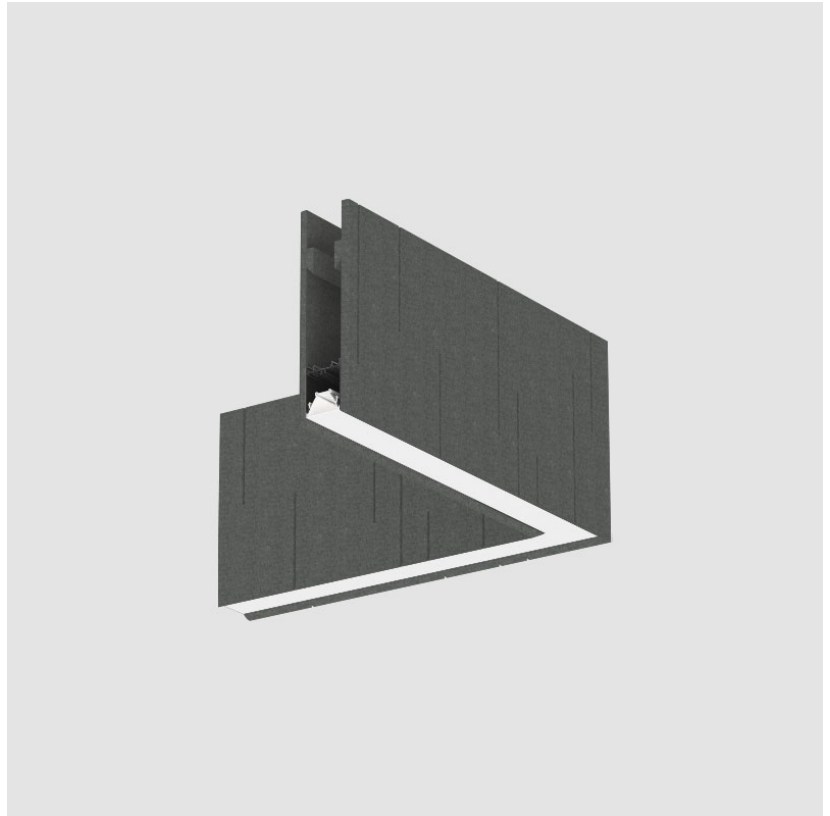

A3UNI-MOD-SUS-SYS COMPONENTS SUSPENSION

A300871-

DESCRIPTION

Unity - Acoustic Suspension, Y-Shape - No Through Wiring - LED 12.5W, 2700K / 3000K / 3500K / 4000K, Max. 1862lm, CRI90 - Non-Dimming

GENERAL

Series: Unity
Partner: Prolicht
Division: Architectural
Installation: Suspension
Product Type: Acoustic
Mounting Location: Ceiling
Light Distribution: Direct

PHYSICAL

Shape: Rectangle
Length (mm): 1260
Length (in): 49 ³/₅
Width (mm): 1260
Width (in): 49 ³/₅
Height (mm): 320
Height (in): 12 ⁵/₈
Fixture Finish: BLK
Acoustic Finish: SFW / CYW / SEE / SYN / MTS / PMB / TTN / CYB / STO / DPE / BES / SHB / ARE / ANE / VRD / CRF
Fixture Material: Acoustic
Primary Material: Acoustic

ELECTRICAL

Input Wattage Range: 10 - 19 W
Lamp Type: LED (Zhaga Standard)
Input Wattage (W): 12.5
Dimming: Non-Dimmable
Driver Included: Yes
Driver Location: Integrated
Driver Type: Constant Current - Universal
Driver Class: Class 2
Input Voltage (V): 120 - 277

LED

Delivered Lumen Range: 1000 - 1999 lm
Color Temperature (°K): 2700 / 3000 / 3500 / 4000
Max. Delivered Lumen (lm): 1598 / 1621 / 1637 / 1668
CRI: >90 CRI
Lamp Life (hrs): 50000

RATINGS AND CERTIFICATIONS

Certified By: Certified for North American Standards
IP rating: IP20