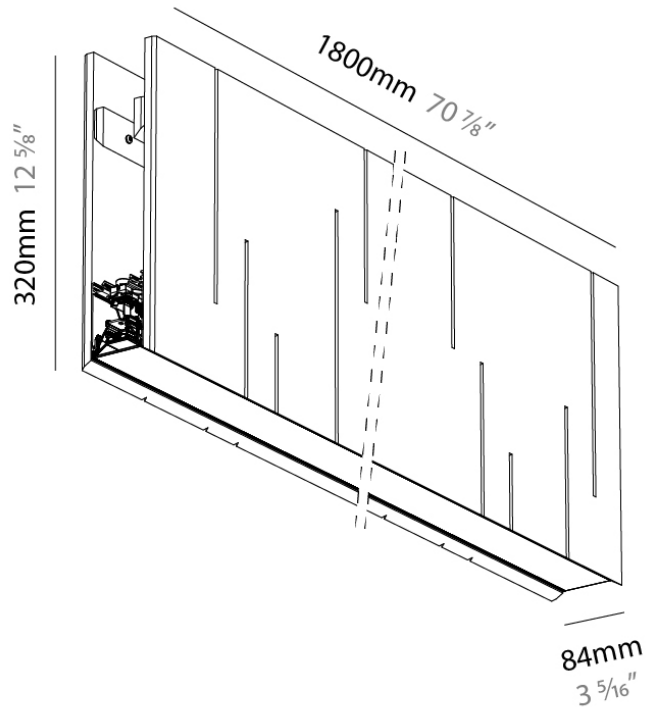

A3UNI-MOD-SUS-SYS COMPONENTS SUSPENSION

A300834-

DESCRIPTION

Unity - Acoustic Suspension, L = 1800mm / 70 6/7" - No Through Wiring - LED 38.7W, Tunable White (2700K-6500K), Max. 5437lm, CRI90

GENERAL

Series: Unity
Partner: Prolicht
Division: Architectural
Installation: Suspension
Product Type: Acoustic
Mounting Location: Ceiling
Light Distribution: Direct

PHYSICAL

Shape: Rectangle
Length (mm): 1800
Length (in): 70 6/7
Width (mm): 84
Width (in): 3 1/3
Height (mm): 320
Height (in): 12 5/8
Fixture Finish: BLK
Acoustic Finish: SFW / CYW / SEE / SYN / MTS / PMB / TTN / CYB / STO / DPE / BES / SHB / ARE / ANE / VRD / CRF
Fixture Material: Acoustic
Primary Material: Acoustic

ELECTRICAL

Input Wattage Range: 30 - 49 W
Lamp Type: LED (Zhaga Standard)
Input Wattage (W): 38.7
Dimming: Dali Dimming / Matter
Driver Included: Yes
Driver Location: Integrated
Driver Type: Constant Current - Universal
Driver Class: Class 2
Input Voltage (V): 120 - 277

LED

Delivered Lumen Range: 3000 - 4999 lm
Color Temperature (°K): 2700-6500 Tunable White
Max. Delivered Lumen (lm): 3985 - 5437
CRI: >90 CRI
Lamp Life (hrs): 50000

RATINGS AND CERTIFICATIONS

Certified By: Certified for North American Standards
IP rating: IP20