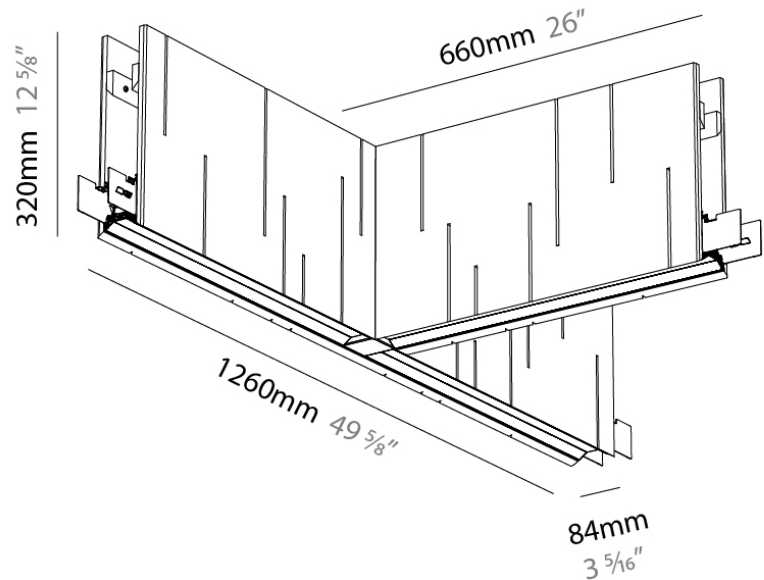

PROJECT	
TYPE	
NOTES	
QUANTITY	
DATE	

A3UNI-MOD-SUS-SYS COMPONENTS SUSPENSION

A300877-

DESCRIPTION

Unity - Acoustic Suspension, T-Shape - Through Wiring - LED
18.8W, 2700K / 3000K / 3500K / 4000K, Max. 2709lm, CRI90 - Non-Dimming - Raster Diffuser

GENERAL

Series: Unity
Partner: Prolight
Division: Architectural
Installation: Suspension
Product Type: Acoustic
Mounting Location: Ceiling
Light Distribution: Direct

PHYSICAL

Shape: Rectangle
Length (mm): 1260
Length (in): 49 ³/₈
Width (mm): 660
Width (in): 26
Height (mm): 320
Height (in): 12 ⁵/₈
Diffuser: Raster
Fixture Finish: BLK
Acoustic Finish: SFW / CYW / SEE / SYN / MTS / PMB / TTN / CYB / STO / DPE / BES / SHB / ARE / ANE / VRD / CRF
Fixture Material: Acoustic
Primary Material: Acoustic

ELECTRICAL

Input Wattage Range: 10 - 19 W
Lamp Type: LED (Zhaga Standard)
Input Wattage (W): 18.8
Dimming: Non-Dimmable
Driver Included: Yes
Driver Location: Integrated
Driver Type: Constant Current - Universal
Driver Class: Class 2
Input Voltage (V): 120 - 277

LED

Delivered Lumen Range: 2000 - 3999 lm
Color Temperature (°K): 2700 / 3000 / 3500 / 4000
Max. Delivered Lumen (lm): 2595 / 2633 / 2658 / 2709
CRI: >90 CRI
Lamp Life (hrs): 50000

RATINGS AND CERTIFICATIONS

Certified By: Certified for North American Standards
IP rating: IP20