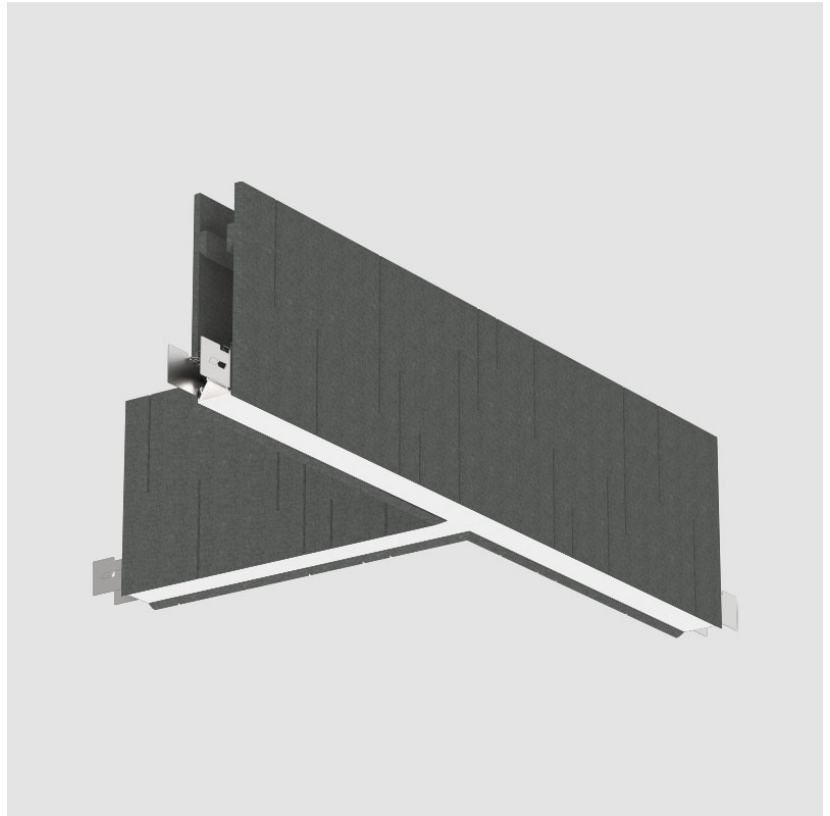

A3UNI-MOD-SUS-SYS COMPONENTS SUSPENSION

A300876-

DESCRIPTION

Unity - Acoustic Suspension, T-Shape - Through Wiring - LED
18.8W, 2700K / 3000K / 3500K / 4000K, Max. 2502lm, CRI90 - Non-Dimming

GENERAL

Series: Unity
Partner: Prolight
Division: Architectural
Installation: Suspension
Product Type: Acoustic
Mounting Location: Ceiling
Light Distribution: Direct

PHYSICAL

Shape: Rectangle
Length (mm): 1260
Length (in): 49 3/5
Width (mm): 660
Width (in): 26
Height (mm): 320
Height (in): 12 5/8
Fixture Finish: BLK
Acoustic Finish: SFW / CYW / SEE / SYN / MTS / PMB / TTN / CYB / STO / DPE / BES / SHB / ARE / ANE / VRD / CRF
Fixture Material: Acoustic
Primary Material: Acoustic

ELECTRICAL

Input Wattage Range: 10 - 19 W
Lamp Type: LED (Zhaga Standard)
Input Wattage (W): 18.8
Dimming: Non-Dimmable
Driver Included: Yes
Driver Location: Integrated
Driver Type: Constant Current - Universal
Driver Class: Class 2
Input Voltage (V): 120 - 277

LED

Delivered Lumen Range: 2000 - 3999 lm
Color Temperature (°K): 2700 / 3000 / 3500 / 4000
Max. Delivered Lumen (lm): 2396 / 2432 / 2455 / 2502
CRI: >90 CRI
Lamp Life (hrs): 50000

RATINGS AND CERTIFICATIONS

Certified By: Certified for North American Standards
IP rating: IP20