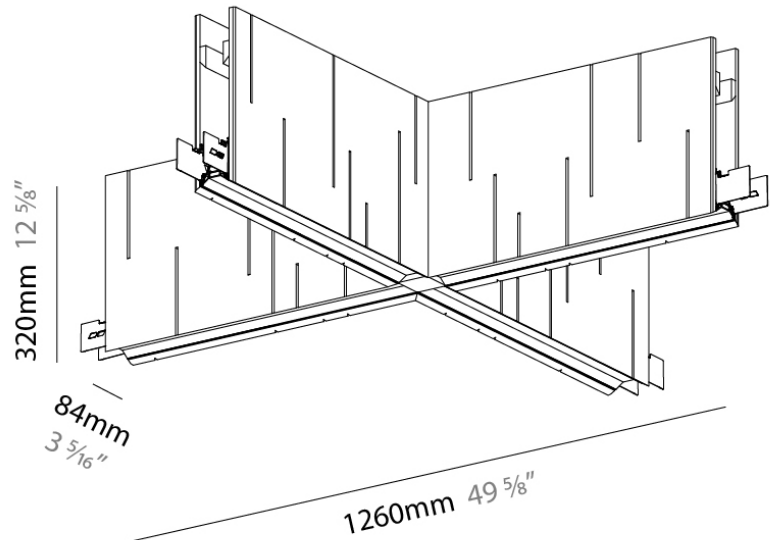

A3UNI-MOD-SUS-SYS COMPONENTS SUSPENSION

A300875-

DESCRIPTION

Unity - Acoustic Suspension, X-Shape - Through Wiring - LED
25.2W, 2700K / 3000K / 3500K / 4000K, Max. 3612lm, CRI90 -
Raster Diffuser

GENERAL

Series: Unity
Partner: Prolicht
Division: Architectural
Installation: Suspension
Product Type: Acoustic
Mounting Location: Ceiling
Light Distribution: Direct

PHYSICAL

Shape: Rectangle
Length (mm): 1260
Length (in): 49 ³/₈
Width (mm): 1260
Width (in): 49 ³/₈
Height (mm): 320
Height (in): 12 ⁵/₈
Diffuser: Raster
Fixture Finish: BLK
Acoustic Finish: SFW / CYW / SEE / SYN / MTS / PMB / TTN / CYB / STO /
DPE / BES / SHB / ARE / ANE / VRD / CRF
Fixture Material: Acoustic
Primary Material: Acoustic

ELECTRICAL

Input Wattage Range: 20 - 29 W
Lamp Type: LED (Zhaga Standard)
Input Wattage (W): 25.2
Dimming: Non-Dimmable
Driver Included: Yes
Driver Location: Integrated
Driver Type: Constant Current - Universal
Driver Class: Class 2
Input Voltage (V): 120 - 277

LED

Delivered Lumen Range: 3000 - 4999 lm
Color Temperature (°K): 2700 / 3000 / 3500 / 4000
Max. Delivered Lumen (lm): 3460 / 3510 / 3544 / 3612
CRI: >90 CRI
Lamp Life (hrs): 50000

RATINGS AND CERTIFICATIONS

Certified By: Certified for North American Standards
IP rating: IP20