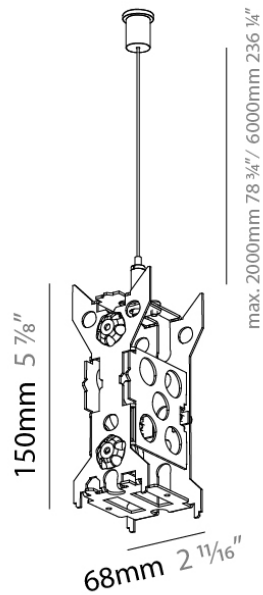

A3UNI-MOD-SUS-SYS COMPONENTS

PROJECT	
TYPE	
NOTES	
QUANTITY	
DATE	

A380777

DESCRIPTION
Unity Acoustic - 2000mm/78 3/4" Suspension Cable including mounting plate and clips

GENERAL
Series: Unity
Partner: Prolight
Division: Architectural
Product Type: Acoustic

PHYSICAL
Primary Material: Acoustic

ELECTRICAL
Dimming: Non-Dimmable

RATINGS AND CERTIFICATIONS
Certified By: CSA Certified to UL and CSA Standards
IP rating: IP20