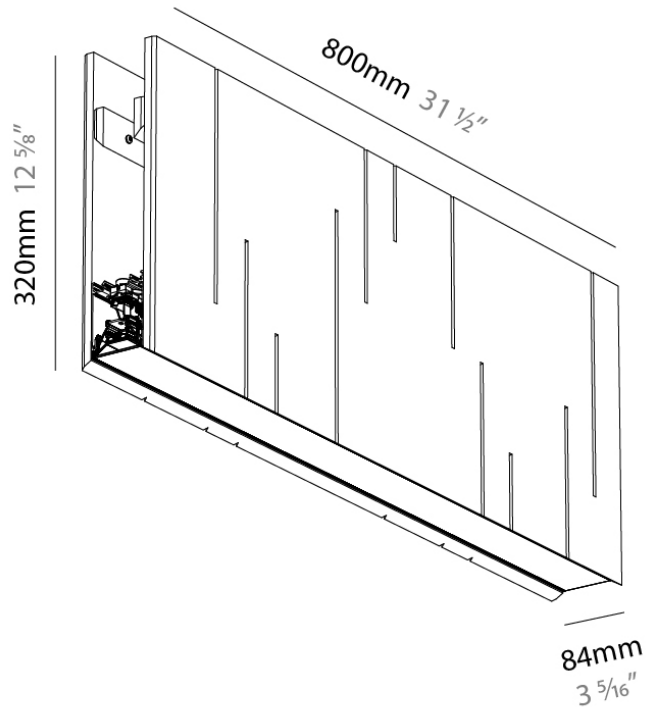

A3UNI-MOD-SUS-SYS COMPONENTS SUSPENSION

A300823-

DESCRIPTION

Unity - Acoustic Suspension, L = 800mm / 31 1/2" - No Through Wiring - LED 17.2W, 2700K / 3000K / 3500K / 4000K, Max. 2129lm, CRI90

GENERAL

Series: Unity
Partner: Prolicht
Division: Architectural
Installation: Suspension
Product Type: Acoustic
Mounting Location: Ceiling
Light Distribution: Direct

PHYSICAL

Shape: Rectangle
Length (mm): 800
Length (in): 31 1/2
Width (mm): 84
Width (in): 3 1/3
Height (mm): 320
Height (in): 12 5/8
Fixture Finish: BLK
Acoustic Finish: SFW / CYW / SEE / SYN / MTS / PMB / TTN / CYB / STO / DPE / BES / SHB / ARE / ANE / VRD / CRF
Fixture Material: Acoustic
Primary Material: Acoustic

ELECTRICAL

Input Wattage Range: 10 - 19 W
Lamp Type: LED (Zhaga Standard)
Input Wattage (W): 17.2
Dimming: Non-Dimming / 0-10V Dimming / Matter Dimming
Driver Included: Yes
Driver Location: Integrated
Driver Type: Constant Current - Universal
Driver Class: Class 2
Input Voltage (V): 120 - 277

LED

Delivered Lumen Range: 2000 - 2999 lm
Color Temperature (°K): 2700 / 3000 / 3500 / 4000
Max. Delivered Lumen (lm): 2039 / 2069 / 2092 / 2129
CRI: >90 CRI
Lamp Life (hrs): 50000

RATINGS AND CERTIFICATIONS

Certified By: Certified for North American Standards
IP rating: IP20