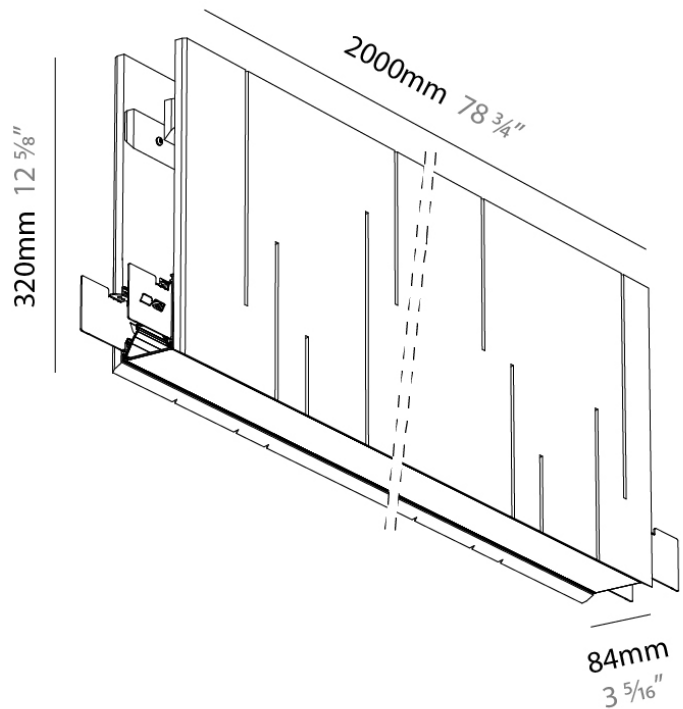

A3UNI-MOD-SUS-SYS COMPONENTS SUSPENSION

A300857-

DESCRIPTION

Unity - Acoustic Suspension, L = 2000mm / 78 3/4" - Through Wiring - LED 43W, 2700K / 3000K / 3500K / 4000K, Max. 5326lm, CRI90

GENERAL

Series: Unity
Partner: Prolicht
Division: Architectural
Installation: Suspension
Product Type: Acoustic
Mounting Location: Ceiling
Light Distribution: Direct

PHYSICAL

Shape: Rectangle
Length (mm): 2000
Length (in): 78 3/4
Width (mm): 84
Width (in): 3 1/3
Height (mm): 320
Height (in): 12 5/8
Fixture Finish: BLK
Acoustic Finish: SFW / CYW / SEE / SYN / MTS / PMB / TTN / CYB / STO / DPE / BES / SHB / ARE / ANE / VRD / CRF
Fixture Material: Acoustic
Primary Material: Acoustic

ELECTRICAL

Input Wattage Range: 30 - 49 W
Lamp Type: LED (Zhaga Standard)
Input Wattage (W): 43
Dimming: Non-Dimming / 0-10V Dimming / Matter Dimming
Driver Included: Yes
Driver Location: Integrated
Driver Type: Constant Current - Universal
Driver Class: Class 2
Input Voltage (V): 120 - 277

LED

Delivered Lumen Range: 5000 - 9999 lm
Color Temperature (°K): 2700 / 3000 / 3500 / 4000
Max. Delivered Lumen (lm): 5102 / 5177 / 5229 / 5326
CRI: >90 CRI
Lamp Life (hrs): 50000

RATINGS AND CERTIFICATIONS

Certified By: Certified for North American Standards
IP rating: IP20