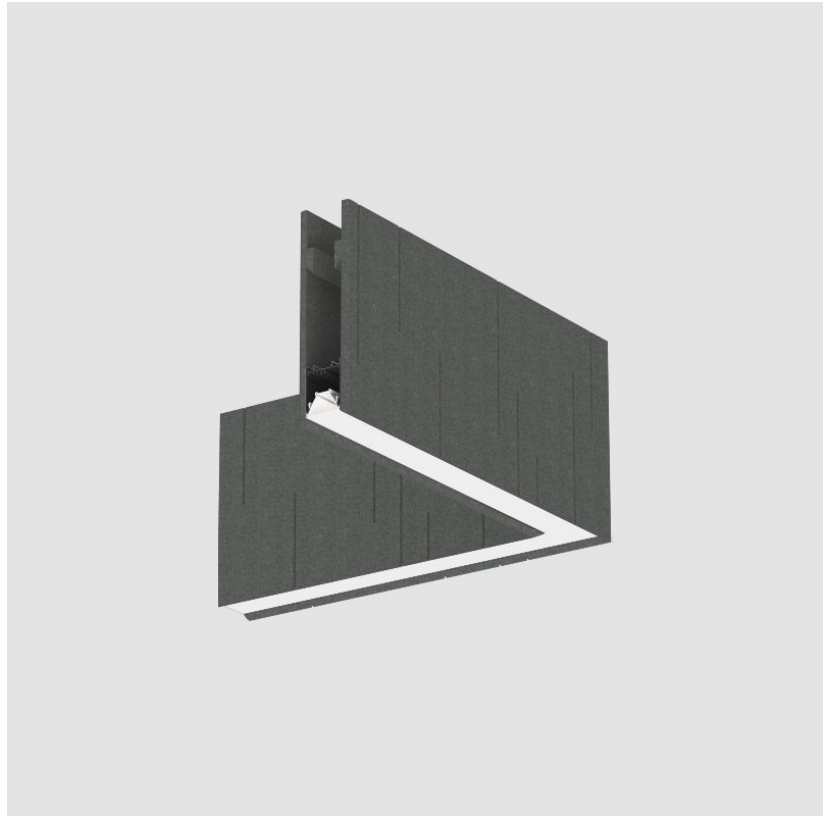

PROJECT	
TYPE	
NOTES	
QUANTITY	
DATE	

A3UNI-MOD-SUS-SYS COMPONENTS SUSPENSION

A300816-

DESCRIPTION

Unity - Acoustic Suspension, L-Shape - No Through Wiring - LED 25.8W, Tunable White (2700K-6500K), Max. 3515lm, CRI90

GENERAL

Series: Unity
Partner: Prolight
Division: Architectural
Installation: Suspension
Product Type: Acoustic
Mounting Location: Ceiling
Light Distribution: Direct

PHYSICAL

Shape: Rectangle
Length (mm): 1260
Length (in): 49 ³/₅
Width (mm): 1260
Width (in): 49 ³/₅
Height (mm): 320
Height (in): 12 ³/₅
Fixture Finish: BLK
Acoustic Finish: SFW / CYW / SEE / SYN / MTS / PMB / TTN / CYB / STO / DPE / BES / SHB / ARE / ANE / VRD / CRF
Fixture Material: Acoustic
Primary Material: Acoustic

ELECTRICAL

Input Wattage Range: 20 - 29 W
Lamp Type: LED (Zhaga Standard)
Input Wattage (W): 25.8
Dimming: Dali Dimming / Matter
Driver Included: Yes
Driver Location: Integrated
Driver Type: Constant Current - Universal
Driver Class: Class 2
Input Voltage (V): 120 - 277

LED

Delivered Lumen Range: 3000 - 4999 lm
Color Temperature (°K): 2700-6500 Tunable White
Max. Delivered Lumen (lm): 3432-3515
CRI: >90 CRI
Lamp Life (hrs): 50000

RATINGS AND CERTIFICATIONS

Certified By: Certified for North American Standards
IP rating: IP20