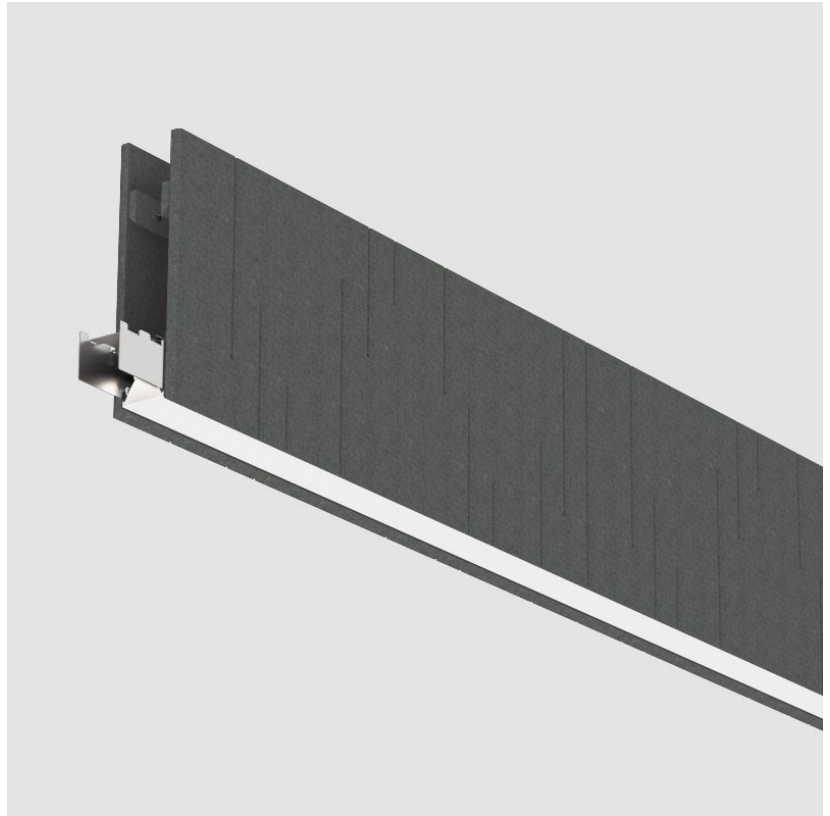

A3UNI-MOD-SUS-SYS COMPONENTS SUSPENSION

A300863-

DESCRIPTION

Unity - Acoustic Suspension, L = 2600mm / 102 1/3" - Through Wiring - LED 55.9W, 2700K / 3000K / 3500K / 4000K, Max. 6925lm, CRI90

GENERAL

Series: Unity
Partner: Prolight
Division: Architectural
Installation: Suspension
Product Type: Acoustic
Mounting Location: Ceiling
Light Distribution: Direct

PHYSICAL

Shape: Rectangle
Length (mm): 2600
Length (in): 102 1/3
Width (mm): 84
Width (in): 3 1/3
Height (mm): 320
Height (in): 12 5/8
Fixture Finish: BLK
Acoustic Finish: SFW / CYW / SEE / SYN / MTS / PMB / TTN / CYB / STO / DPE / BES / SHB / ARE / ANE / VRD / CRF
Fixture Material: Acoustic
Primary Material: Acoustic

ELECTRICAL

Input Wattage Range: 50 - 79 W
Lamp Type: LED (Zhaga Standard)
Input Wattage (W): 55.9
Dimming: Non-Dimming / 0-10V Dimming / Matter Dimming
Driver Included: Yes
Driver Location: Integrated
Driver Type: Constant Current - Universal
Driver Class: Class 2
Input Voltage (V): 120 - 277

LED

Delivered Lumen Range: 5000 - 9999 lm
Color Temperature (°K): 2700 / 3000 / 3500 / 4000
Max. Delivered Lumen (lm): 6633 / 6730 / 6798 / 6925
CRI: >90 CRI
Lamp Life (hrs): 50000

RATINGS AND CERTIFICATIONS

Certified By: Certified for North American Standards
IP rating: IP20