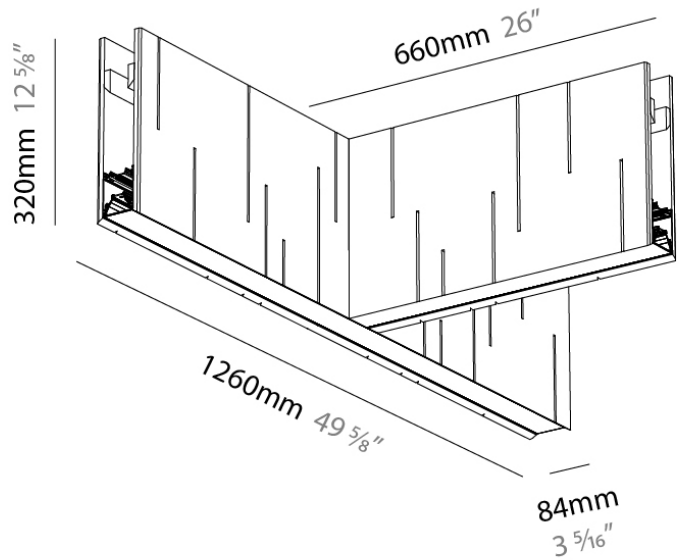

PROJECT	
TYPE	
NOTES	
QUANTITY	
DATE	

A3UNI-MOD-SUS-SYS COMPONENTS SUSPENSION

A300903-

DESCRIPTION

Unity - Acoustic Suspension, T-Shape - No Through Wiring - LED
38.7W, 2700K / 3000K / 3500K / 4000K, Max. 5540lm, CRI90

GENERAL

Series: Unity
Partner: Prolight
Division: Architectural
Installation: Suspension
Product Type: Acoustic
Mounting Location: Ceiling
Light Distribution: Direct

PHYSICAL

Shape: Rectangle
Length (mm): 1260
Length (in): 49 5/8
Width (mm): 660
Width (in): 26
Height (mm): 320
Height (in): 12 5/8
Fixture Finish: BLK
Acoustic Finish: SFW / CYW / SEE / SYN / MTS / PMB / TTN / CYB / STO / DPE / BES / SHB / ARE / ANE / VRD / CRF
Fixture Material: Acoustic
Primary Material: Acoustic

ELECTRICAL

Input Wattage Range: 50 - 79 W
Lamp Type: LED (Zhaga Standard)
Input Wattage (W): 38.7
Dimming: Non-Dimming / 0-10V Dimming / Matter Dimming
Driver Included: Yes
Driver Location: Integrated
Driver Type: Constant Current - Universal
Driver Class: Class 2
Input Voltage (V): 120 - 277

LED

Delivered Lumen Range: 5000 - 9999 lm
Color Temperature (°K): 2700 / 3000 / 3500 / 4000
Max. Delivered Lumen (lm): 5307 / 5385 / 5437 / 5540
CRI: >90 CRI
Lamp Life (hrs): 50000

RATINGS AND CERTIFICATIONS

Certified By: Certified for North American Standards
IP rating: IP20