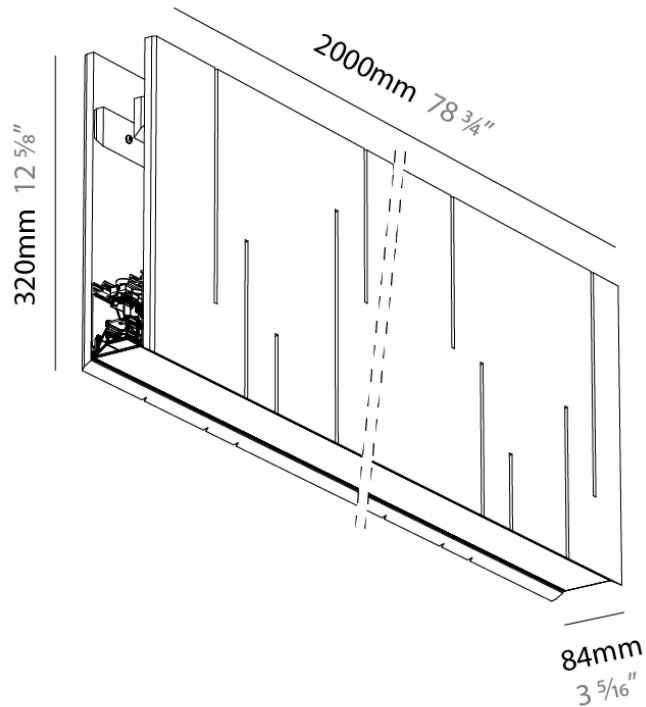

A3UNI-MOD-SUS-SYS COMPONENTS SUSPENSION

A300835-

DESCRIPTION

Unity - Acoustic Suspension, L = 2000mm / 78 3/4" - No Through Wiring - LED 43W, 2700K / 3000K / 3500K / 4000K, Max. 5326lm, CRI90

GENERAL

Series: Unity
Partner: Prolicht
Division: Architectural
Installation: Suspension
Product Type: Acoustic
Mounting Location: Ceiling
Light Distribution: Direct

PHYSICAL

Shape: Rectangle
Length (mm): 2000
Length (in): 78 3/4
Width (mm): 84
Width (in): 3 1/3
Height (mm): 320
Height (in): 12 5/8
Fixture Finish: BLK
Acoustic Finish: SFW / CYW / SEE / SYN / MTS / PMB / TTN / CYB / STO / DPE / BES / SHB / ARE / ANE / VRD / CRF
Fixture Material: Acoustic
Primary Material: Acoustic

ELECTRICAL

Input Wattage Range: 30 - 49 W
Lamp Type: LED (Zhaga Standard)
Input Wattage (W): 43
Dimming: Non-Dimming / 0-10V Dimming / Matter Dimming
Driver Included: Yes
Driver Location: Integrated
Driver Type: Constant Current - Universal
Driver Class: Class 2
Input Voltage (V): 120 - 277

LED

Delivered Lumen Range: 5000 - 9999 lm
Color Temperature (°K): 2700 / 3000 / 3500 / 4000
Max. Delivered Lumen (lm): 5102 / 5177 / 5229 / 5326
CRI: >90 CRI
Lamp Life (hrs): 50000

RATINGS AND CERTIFICATIONS

Certified By: Certified for North American Standards
IP rating: IP20