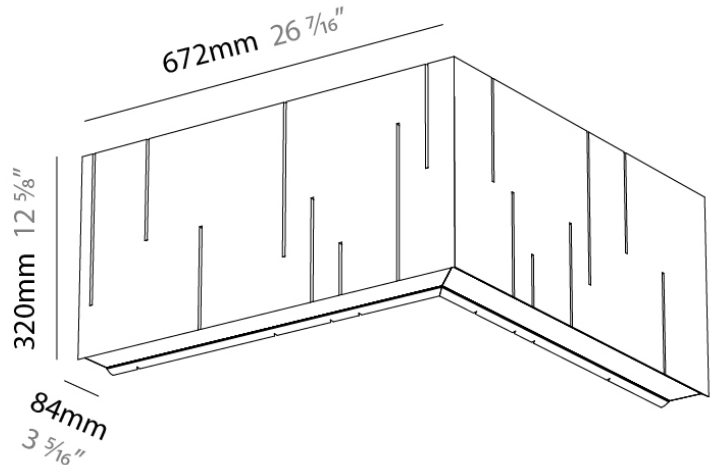

PROJECT
TYPE
NOTES
QUANTITY
DATE

A3UNI-MOD-SUS-SYS COMPONENTS SUSPENSION

A300815-

DESCRIPTION

Unity - Acoustic Suspension, L-Shape - No Through Wiring - LED
25.8W, 2700K / 3000K / 3500K / 4000K, Max. 3308lm, CRI90

GENERAL

Series: Unity
Partner: Prolicht
Division: Architectural
Installation: Suspension
Product Type: Acoustic
Mounting Location: Ceiling
Light Distribution: Direct

PHYSICAL

Shape: Rectangle
Length (mm): 1260
Length (in): 49 ³/₅
Width (mm): 1260
Width (in): 49 ³/₅
Height (mm): 320
Height (in): 12 ³/₅
Fixture Finish: BLK
Acoustic Finish: SFW / CYW / SEE / SYN / MTS / PMB / TTN / CYB / STO / DPE / BES / SHB / ARE / ANE / VRD / CRF
Fixture Material: Acoustic
Primary Material: Acoustic

ELECTRICAL

Input Wattage Range: 20 - 29 W
Lamp Type: LED (Zhaga Standard)
Input Wattage (W): 25.8
Dimming: Non-Dimming / 0-10V Dimming / Matter Dimming
Driver Included: Yes
Driver Location: Integrated
Driver Type: Constant Current - Universal
Driver Class: Class 2
Input Voltage (V): 120 - 277

LED

Delivered Lumen Range: 3000 - 4999 lm
Color Temperature (°K): 2700 / 3000 / 3500 / 4000
Max. Delivered Lumen (lm): 3169 / 3216 / 3247 / 3308
CRI: >90 CRI
Lamp Life (hrs): 50000

RATINGS AND CERTIFICATIONS

Certified By: Certified for North American Standards
IP rating: IP20