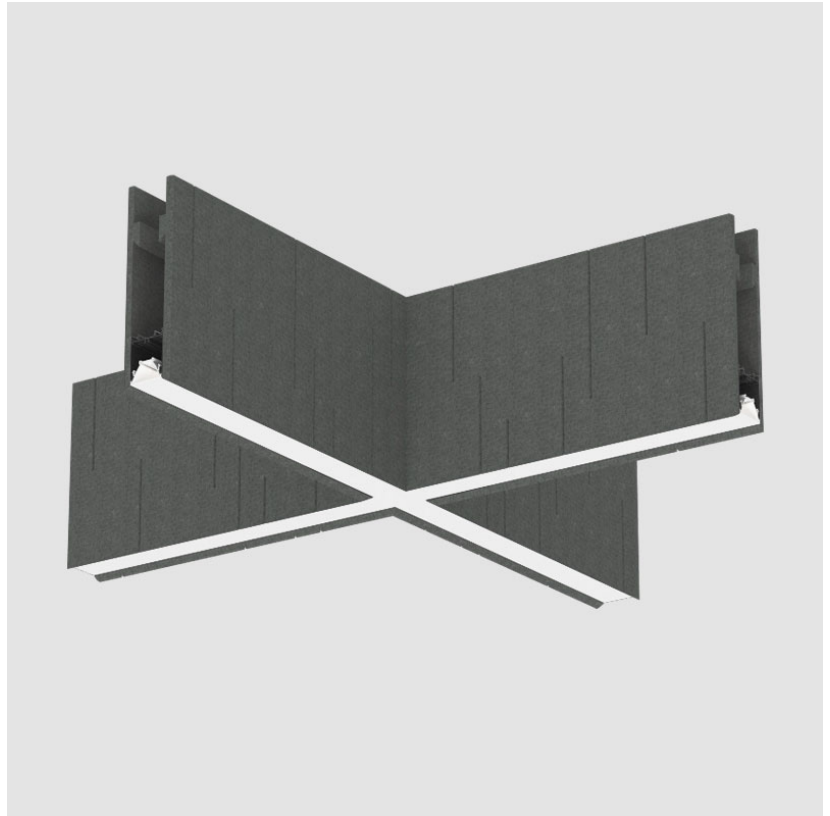

A3UNI-MOD-SUS-SYS COMPONENTS SUSPENSION

A300751-

DESCRIPTION

Unity - Acoustic Suspension, X-Shape - No Through Wiring - LED
51.6W, 2700K / 3000K / 3500K / 4000K, Max. 7387lm, CRI90

GENERAL

Series: Unity
Partner: Prolight
Division: Architectural
Installation: Suspension
Product Type: Acoustic
Mounting Location: Ceiling
Light Distribution: Direct

PHYSICAL

Shape: Rectangle
Length (mm): 1260
Length (in): 49 ³/₈
Width (mm): 1260
Width (in): 49 ³/₈
Height (mm): 320
Height (in): 12 ⁵/₈
Holder Finish: BLK
Acoustic Finish: SFW / CYW / SEE / SYN / MTS / PMB / TTN / CYB / STO / DPE / BES / SHB / ARE / ANE / VRD / CRF
Fixture Material: Acoustic
Primary Material: Acoustic

ELECTRICAL

Input Wattage Range: 50 - 79 W
Lamp Type: LED (Zhaga Standard)
Input Wattage (W): 51.6
Dimming: Non-Dimming / 0-10V Dimming / Matter Dimming
Driver Included: Yes
Driver Location: Integrated
Driver Type: Constant Current - Universal
Driver Class: Class 2
Input Voltage (V): 120 - 277

LED

Delivered Lumen Range: 5000 - 9999 lm
Color Temperature (°K): 2700 / 3000 / 3500 / 4000
Max. Delivered Lumen (lm): 7077 / 7180 / 7249 / 7387
CRI: >90 CRI
Lamp Life (hrs): 50000

RATINGS AND CERTIFICATIONS

Certified By: Certified for North American Standards
IP rating: IP20