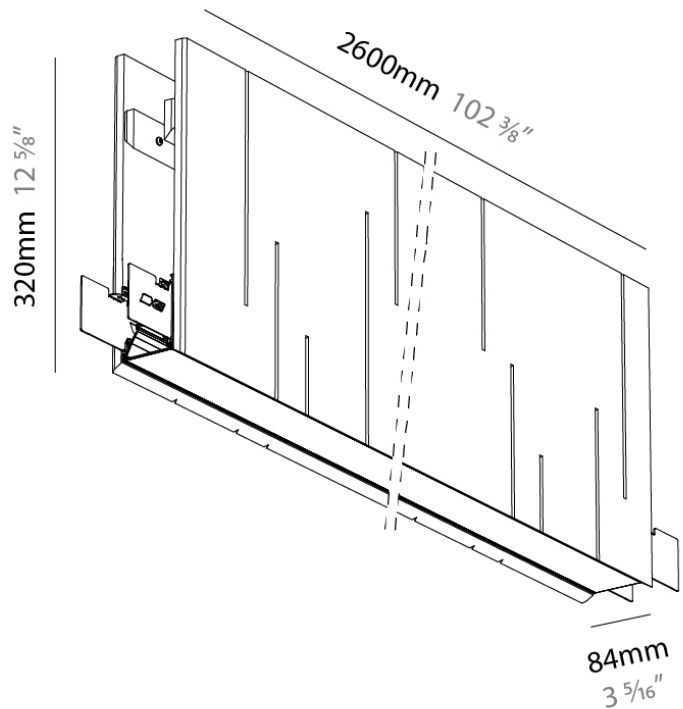

A3UNI-MOD-SUS-SYS COMPONENTS SUSPENSION

A300863-

DESCRIPTION

Unity - Acoustic Suspension, L = 2600mm / 102 1/3" - Through Wiring - LED 55.9W, 2700K / 3000K / 3500K / 4000K, Max. 6925lm, CRI90

GENERAL

Series: Unity
Partner: Prolight
Division: Architectural
Installation: Suspension
Product Type: Acoustic
Mounting Location: Ceiling
Light Distribution: Direct

PHYSICAL

Shape: Rectangle
Length (mm): 2600
Length (in): 102 1/3
Width (mm): 84
Width (in): 3 1/3
Height (mm): 320
Height (in): 12 5/8
Fixture Finish: BLK
Acoustic Finish: SFW / CYW / SEE / SYN / MTS / PMB / TTN / CYB / STO / DPE / BES / SHB / ARE / ANE / VRD / CRF
Fixture Material: Acoustic
Primary Material: Acoustic

ELECTRICAL

Input Wattage Range: 50 - 79 W
Lamp Type: LED (Zhaga Standard)
Input Wattage (W): 55.9
Dimming: Non-Dimming / 0-10V Dimming / Matter Dimming
Driver Included: Yes
Driver Location: Integrated
Driver Type: Constant Current - Universal
Driver Class: Class 2
Input Voltage (V): 120 - 277

LED

Delivered Lumen Range: 5000 - 9999 lm
Color Temperature (°K): 2700 / 3000 / 3500 / 4000
Max. Delivered Lumen (lm): 6633 / 6730 / 6798 / 6925
CRI: >90 CRI
Lamp Life (hrs): 50000

RATINGS AND CERTIFICATIONS

Certified By: Certified for North American Standards
IP rating: IP20