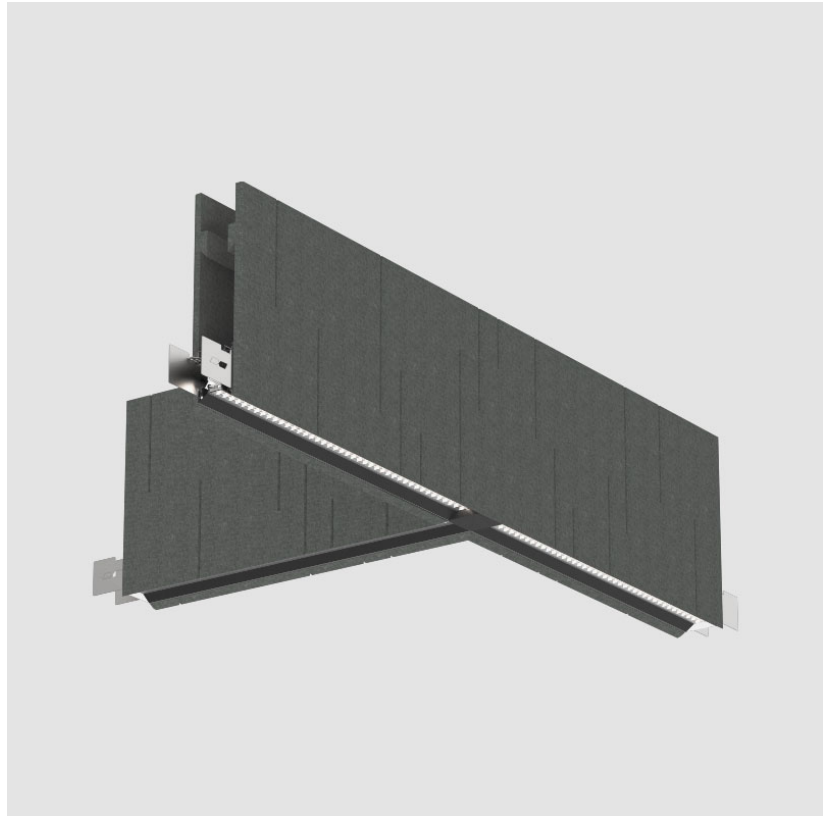

A3UNI-MOD-SUS-SYS COMPONENTS SUSPENSION

A300909-

DESCRIPTION

Unity - Acoustic Suspension, T-Shape - Through Wiring - LED
38.7W, 2700K / 3000K / 3500K / 4000K, Max. 5374lm, CRI90 -
Raster Diffuser

GENERAL

Series: Unity
Partner: Prolicht
Division: Architectural
Installation: Suspension
Product Type: Acoustic
Mounting Location: Ceiling
Light Distribution: Direct

PHYSICAL

Shape: Rectangle
Length (mm): 1260
Length (in): 49 ³/₈
Width (mm): 660
Width (in): 26
Height (mm): 320
Height (in): 12 ⁵/₈
Diffuser: Raster
Fixture Finish: BLK
Acoustic Finish: SFW / CYW / SEE / SYN / MTS / PMB / TTN / CYB / STO /
DPE / BES / SHB / ARE / ANE / VRD / CRF
Fixture Material: Acoustic
Primary Material: Acoustic

ELECTRICAL

Input Wattage Range: 50 - 79 W
Lamp Type: LED (Zhaga Standard)
Input Wattage (W): 38.7
Dimming: Non-Dimming / 0-10V Dimming / Matter Dimming
Driver Included: Yes
Driver Location: Integrated
Driver Type: Constant Current - Universal
Driver Class: Class 2
Input Voltage (V): 120 - 277

LED

Delivered Lumen Range: 5000 - 9999 lm
Color Temperature (°K): 2700 / 3000 / 3500 / 4000
Max. Delivered Lumen (lm): 5148 / 5223 / 5273 / 5374
CRI: >90 CRI
Lamp Life (hrs): 50000

RATINGS AND CERTIFICATIONS

Certified By: Certified for North American Standards
IP rating: IP20