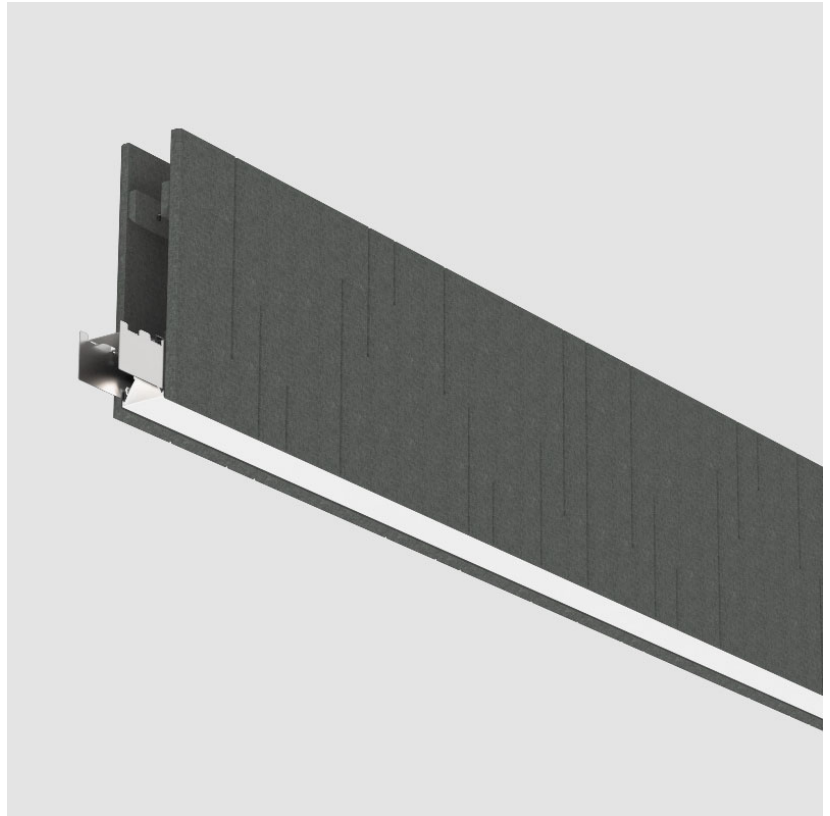

PROJECT	
TYPE	
NOTES	
QUANTITY	
DATE	

A3UNI-MOD-SUS-SYS COMPONENTS SUSPENSION

A300865-

DESCRIPTION

Unity - Acoustic Suspension, L = 2800mm / 110 1/4" - Through Wiring - LED 60.2W, 2700K / 3000K / 3500K / 4000K, Max. 7455lm, CRI90

GENERAL

Series: Unity
Partner: Prolicht
Division: Architectural
Installation: Suspension
Product Type: Acoustic
Mounting Location: Ceiling
Light Distribution: Direct

PHYSICAL

Shape: Rectangle
Length (mm): 2800
Length (in): 110 1/4
Width (mm): 84
Width (in): 3 5/16
Height (mm): 320
Height (in): 12 5/8
Fixture Finish: BLK
Acoustic Finish: SFW / CYW / SEE / SYN / MTS / PMB / TTN / CYB / STO / DPE / BES / SHB / ARE / ANE / VRD / CRF
Fixture Material: Acoustic
Primary Material: Acoustic

ELECTRICAL

Input Wattage Range: 50 - 79 W
Lamp Type: LED (Zhaga Standard)
Input Wattage (W): 60.2
Dimming: Non-Dimming / 0-10V Dimming / Matter Dimming
Driver Included: Yes
Driver Location: Integrated
Driver Type: Constant Current - Universal
Driver Class: Class 2
Input Voltage (V): 120 - 277

LED

Delivered Lumen Range: 5000 - 9999 lm
Color Temperature (°K): 2700 / 3000 / 3500 / 4000
Max. Delivered Lumen (lm): 7141 / 7246 / 7321 / 7455
CRI: >90 CRI
Lamp Life (hrs): 50000

RATINGS AND CERTIFICATIONS

Certified By: Certified for North American Standards
IP rating: IP20