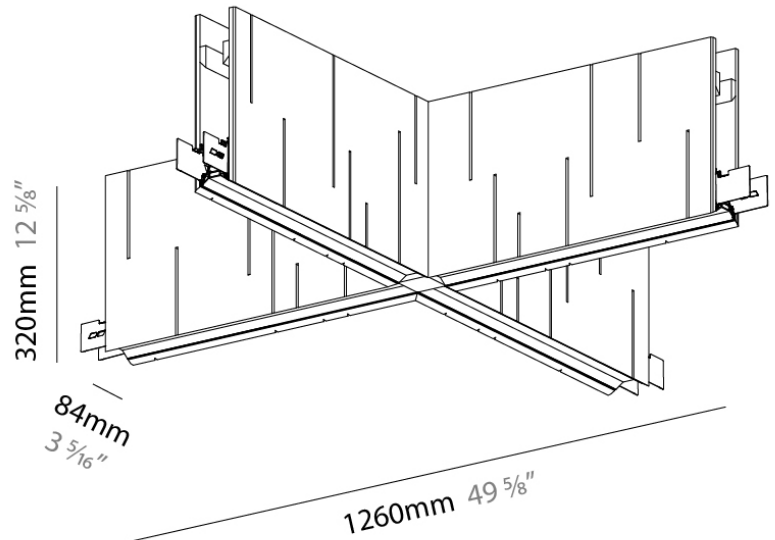

A3UNI-MOD-SUS-SYS COMPONENTS SUSPENSION

A300763-

DESCRIPTION

Unity - Acoustic Suspension, X-Shape - Through Wiring - LED
51.6W, Tunable White (2700K-6500K), Max. 7031lm, CR190 -
Raster Diffuser

GENERAL

Series: Unity
Partner: Prolicht
Division: Architectural
Installation: Suspension
Product Type: Acoustic
Mounting Location: Ceiling
Light Distribution: Direct

PHYSICAL

Shape: Rectangle
Length (mm): 1260
Length (in): 49 ³/₈
Width (mm): 1260
Width (in): 49 ³/₈
Height (mm): 320
Height (in): 12 ⁵/₈
Diffuser: Raster
Fixture Finish: BLK
Acoustic Finish: SFW / CYW / SEE / SYN / MTS / PMB / TTN / CYB / STO
/ DPE / BES / SHB / ARE / ANE / VRD / CRF
Fixture Material: Acoustic
Primary Material: Acoustic

ELECTRICAL

Input Wattage Range: 50 - 79 W
Lamp Type: LED (Zhaga Standard)
Input Wattage (W): 51.6
Dimming: Non-Dimming / 0-10V Dimming / Matter Dimming
Driver Included: Yes
Driver Location: Integrated
Driver Type: Constant Current - Universal
Driver Class: Class 2
Input Voltage (V): 120 - 277

LED

Delivered Lumen Range: 5000 - 9999 lm
Color Temperature (°K): 2700 / 3000 / 3500 / 4000
Max. Delivered Lumen (lm): 7077 / 7180 / 7249 / 7387
CRI: >90 CRI
Lamp Life (hrs): 50000

RATINGS AND CERTIFICATIONS

Certified By: Certified for North American Standards
IP rating: IP20