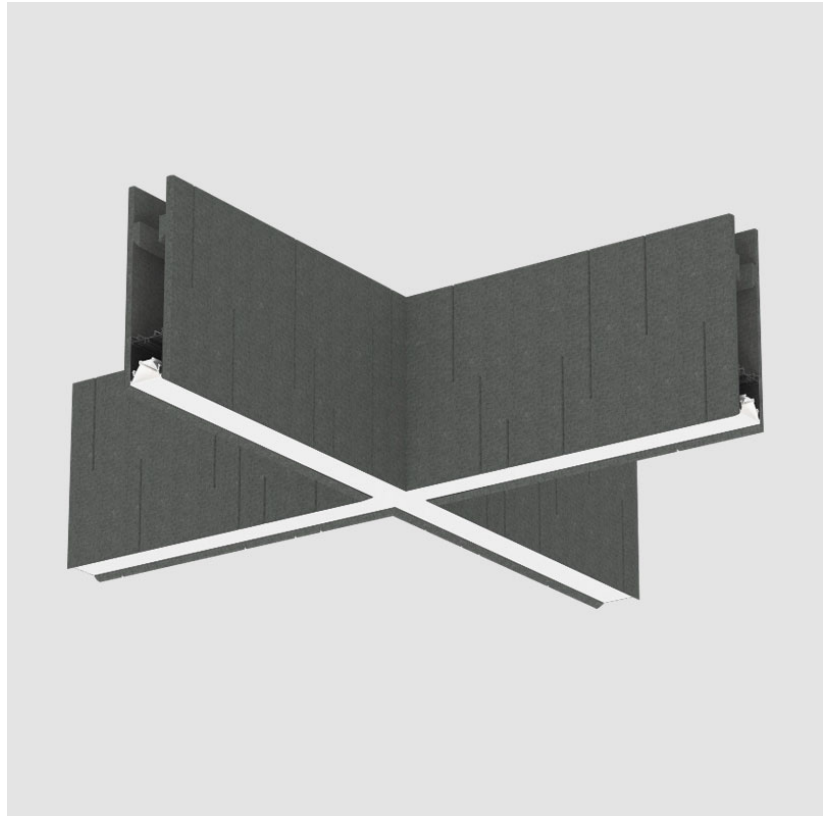

PROJECT	
TYPE	
NOTES	
QUANTITY	
DATE	

A3UNI-MOD-SUS-SYS COMPONENTS SUSPENSION

A300867-

DESCRIPTION

Unity - Acoustic Suspension, X-Shape - No Through Wiring - LED
25.2W, 2700K / 3000K / 3500K / 4000K, Max. 3724lm, CRI90

GENERAL

Series: Unity
Partner: Prolicht
Division: Architectural
Installation: Suspension
Product Type: Acoustic
Mounting Location: Ceiling
Light Distribution: Direct

PHYSICAL

Shape: Rectangle
Length (mm): 1260
Length (in): 49 ⁵/₈
Width (mm): 1260
Width (in): 49 ⁵/₈
Height (mm): 320
Height (in): 12 ⁵/₈
Holder Finish: BLK
Acoustic Finish: SFW / CYW / SEE / SYN / MTS / PMB / TTN / CYB / STO / DPE / BES / SHB / ARE / ANE / VRD / CRF
Fixture Material: Acoustic
Primary Material: Acoustic

ELECTRICAL

Input Wattage Range: 20 - 29 W
Lamp Type: LED (Zhaga Standard)
Input Wattage (W): 25.2
Dimming: Non-Dimmable
Driver Included: Yes
Driver Location: Integrated
Driver Type: Constant Current - Universal
Driver Class: Class 2
Input Voltage (V): 120 - 277

LED

Delivered Lumen Range: 3000 - 4999 lm
Color Temperature (°K): 2700 / 3000 / 3500 / 4000
Max. Delivered Lumen (lm): 3567 / 3619 / 3654 / 3724
CRI: >90 CRI
Lamp Life (hrs): 50000

RATINGS AND CERTIFICATIONS

Certified By: Certified for North American Standards
IP rating: IP20