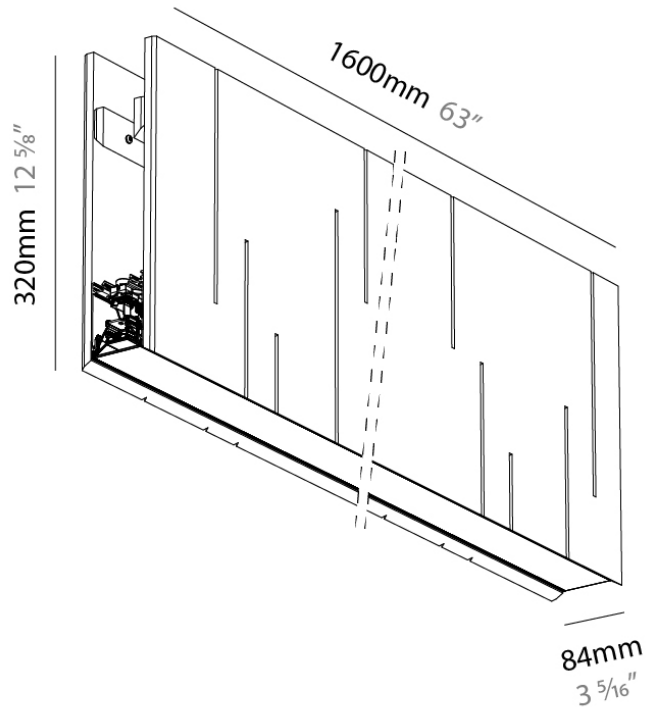

A3UNI-MOD-SUS-SYS COMPONENTS SUSPENSION

A300885-

DESCRIPTION

Unity - Acoustic Suspension, L = 1600mm / 63" - No Through Wiring - LED 16.8W, 2700K / 3000K / 3500K / 4000K, Max. 2140lm, CRI90 - Non-Dimming

GENERAL

Series: Unity
Partner: Prolicht
Division: Architectural
Installation: Suspension
Product Type: Acoustic
Mounting Location: Ceiling
Light Distribution: Direct

PHYSICAL

Shape: Rectangle
Length (mm): 1200
Length (in): 47 1/4
Width (mm): 84
Width (in): 3 1/3
Height (mm): 320
Height (in): 12 5/8
Fixture Finish: BLK
Acoustic Finish: SFW / CYW / SEE / SYN / MTS / PMB / TTN / CYB / STO / DPE / BES / SHB / ARE / ANE / VRD / CRF
Fixture Material: Acoustic
Primary Material: Acoustic

ELECTRICAL

Input Wattage Range: 10 - 19 W
Lamp Type: LED (Zhaga Standard)
Input Wattage (W): 16.8
Dimming: Non-Dimmable
Driver Included: Yes
Driver Location: Integrated
Driver Type: Constant Current - Universal
Driver Class: Class 2
Input Voltage (V): 120 - 277

LED

Delivered Lumen Range: 2000 - 2999 lm
Color Temperature (°K): 2700 / 3000 / 3500 / 4000
Max. Delivered Lumen (lm): 2050 / 2080 / 2103 / 2140
CRI: >90 CRI
Lamp Life (hrs): 50000

RATINGS AND CERTIFICATIONS

Certified By: Certified for North American Standards
IP rating: IP20