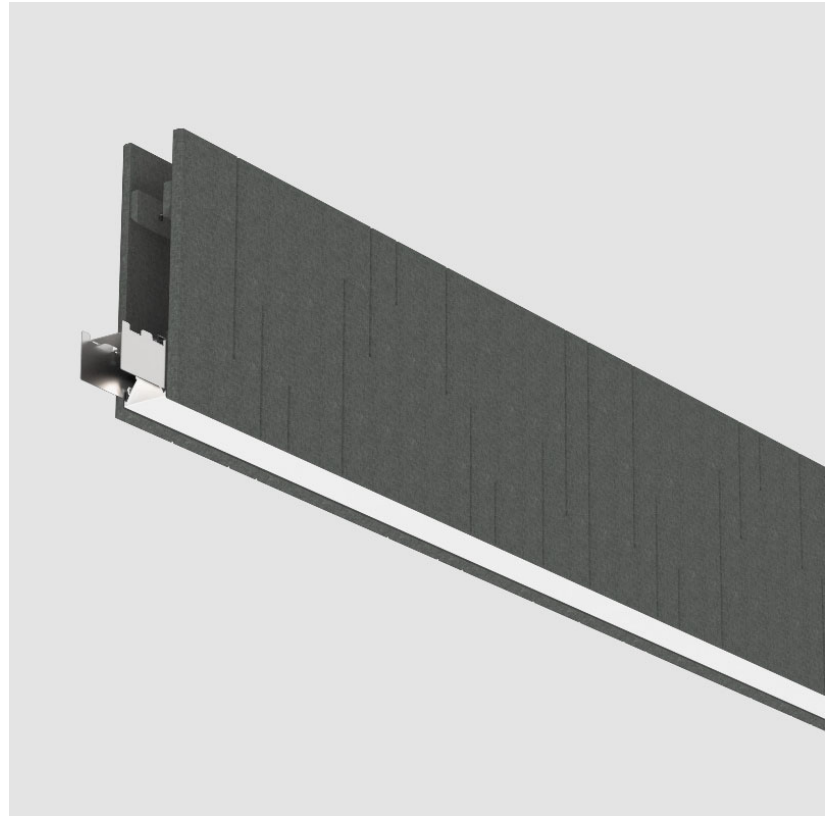

A3UNI-MOD-SUS-SYS COMPONENTS SUSPENSION

A300901-

DESCRIPTION

Unity - Acoustic Suspension, L = 2600mm / 102 1/3" - Through Wiring - LED 27.3W, 2700K / 3000K / 3500K / 4000K, Max. 3488lm, CRI90 - Non-Dimming

GENERAL

Series: Unity
Partner: Prolicht
Division: Architectural
Installation: Suspension
Product Type: Acoustic
Mounting Location: Ceiling
Light Distribution: Direct

PHYSICAL

Shape: Rectangle
Length (mm): 2600
Length (in): 102 1/3
Width (mm): 84
Width (in): 3 1/3
Height (mm): 320
Height (in): 12 5/8
Fixture Finish: BLK
Acoustic Finish: SFW / CYW / SEE / SYN / MTS / PMB / TTN / CYB / STO / DPE / BES / SHB / ARE / ANE / VRD / CRF
Fixture Material: Acoustic
Primary Material: Acoustic

ELECTRICAL

Input Wattage Range: 20 - 29 W
Lamp Type: LED (Zhaga Standard)
Input Wattage (W): 27.3
Dimming: Non-Dimmable
Driver Included: Yes
Driver Location: Integrated
Driver Type: Constant Current - Universal
Driver Class: Class 2
Input Voltage (V): 120 - 277

LED

Delivered Lumen Range: 3000 - 4999 lm
Color Temperature (°K): 2700 / 3000 / 3500 / 4000
Max. Delivered Lumen (lm): 3488 / 3390 / 3424 / 3488
CRI: >90 CRI
Lamp Life (hrs): 50000

RATINGS AND CERTIFICATIONS

Certified By: Certified for North American Standards
IP rating: IP20