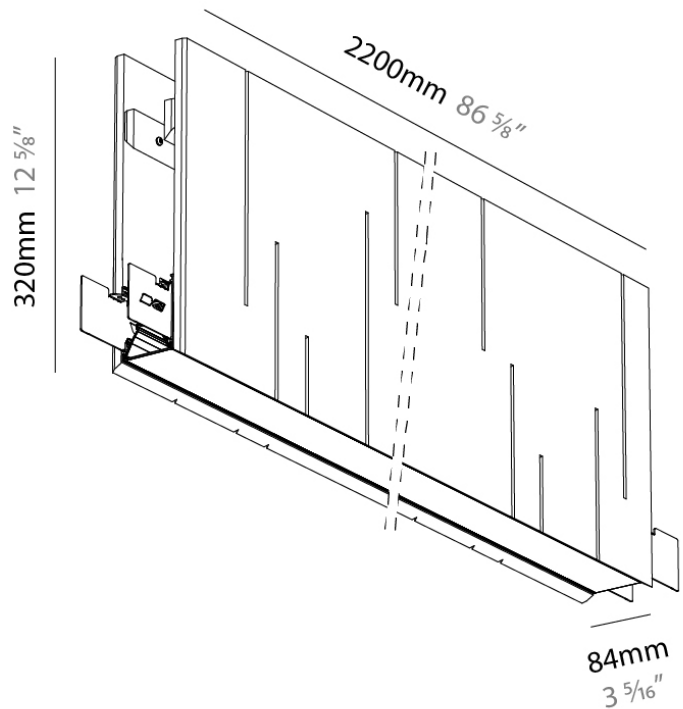

A3UNI-MOD-SUS-SYS COMPONENTS SUSPENSION

A300859-

DESCRIPTION

Unity - Acoustic Suspension, L = 2200mm / 86 3/5" - Through Wiring - LED 47.3W, 2700K / 3000K / 3500K / 4000K, Max. 5856lm, CRI90

GENERAL

Series: Unity
Partner: Prolicht
Division: Architectural
Installation: Suspension
Product Type: Acoustic
Mounting Location: Ceiling
Light Distribution: Direct

PHYSICAL

Shape: Rectangle
Length (mm): 2200
Length (in): 86 3/5
Width (mm): 84
Width (in): 3 1/3
Height (mm): 320
Height (in): 12 5/8
Fixture Finish: BLK
Acoustic Finish: SFW / CYW / SEE / SYN / MTS / PMB / TTN / CYB / STO / DPE / BES / SHB / ARE / ANE / VRD / CRF
Fixture Material: Acoustic
Primary Material: Acoustic

ELECTRICAL

Input Wattage Range: 30 - 49 W
Lamp Type: LED (Zhaga Standard)
Input Wattage (W): 47.3
Dimming: Non-Dimming / 0-10V Dimming / Matter Dimming
Driver Included: Yes
Driver Location: Integrated
Driver Type: Constant Current - Universal
Driver Class: Class 2
Input Voltage (V): 120 - 277

LED

Delivered Lumen Range: 5000 - 9999 lm
Color Temperature (°K): 2700 / 3000 / 3500 / 4000
Max. Delivered Lumen (lm): 5610 / 5692 / 5752 / 5856
CRI: >90 CRI
Lamp Life (hrs): 50000

RATINGS AND CERTIFICATIONS

Certified By: Certified for North American Standards
IP rating: IP20