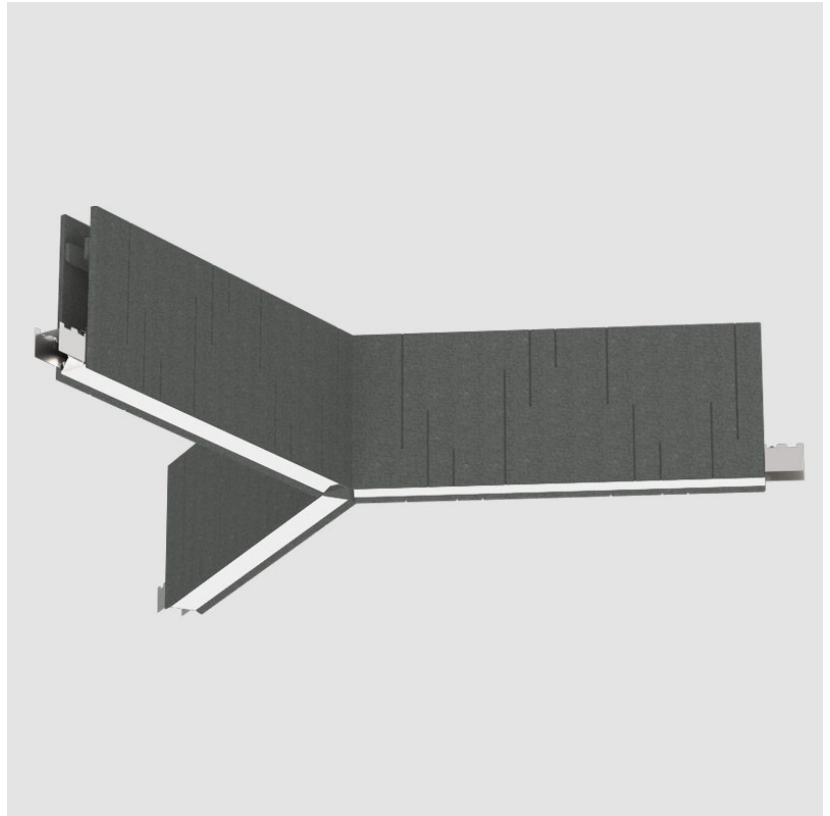

PROJECT	
TYPE	
NOTES	
QUANTITY	
DATE	

A3UNI-MOD-SUS-SYS COMPONENTS SUSPENSION

A300814-

DESCRIPTION

Unity - Acoustic Suspension, Y-Shape - Through Wiring - LED
51.6W, Tunable White (2700K-6500K), Max. 6493lm, CRI90

GENERAL

Series: Unity
Partner: Prolicht
Division: Architectural
Installation: Suspension
Product Type: Acoustic
Mounting Location: Ceiling
Light Distribution: Direct

PHYSICAL

Shape: Rectangle
Length (mm): 1490
Length (in): 58 ⁷/₃
Width (mm): 1290
Width (in): 50 ⁷/₆
Height (mm): 320
Height (in): 12 ³/₅
Fixture Finish: BLK
Acoustic Finish: SFW / CYW / SEE / SYN / MTS / PMB / TTN / CYB / STO / DPE / BES / SHB / ARE / ANE / VRD / CRF
Fixture Material: Acoustic
Primary Material: Acoustic

ELECTRICAL

Input Wattage Range: 50 - 79 W
Lamp Type: LED (Zhaga Standard)
Input Wattage (W): 51.6
Dimming: Dali Dimming / Matter
Driver Included: Yes
Driver Location: Integrated
Driver Type: Constant Current - Universal
Driver Class: Class 2
Input Voltage (V): 120 - 277

LED

Delivered Lumen Range: 5000 - 9999 lm
Color Temperature (°K): 2700-6500 Tunable White
Max. Delivered Lumen (lm): 5307-7249
CRI: >90 CRI
Lamp Life (hrs): 50000

RATINGS AND CERTIFICATIONS

Certified By: Certified for North American Standards
IP rating: IP20