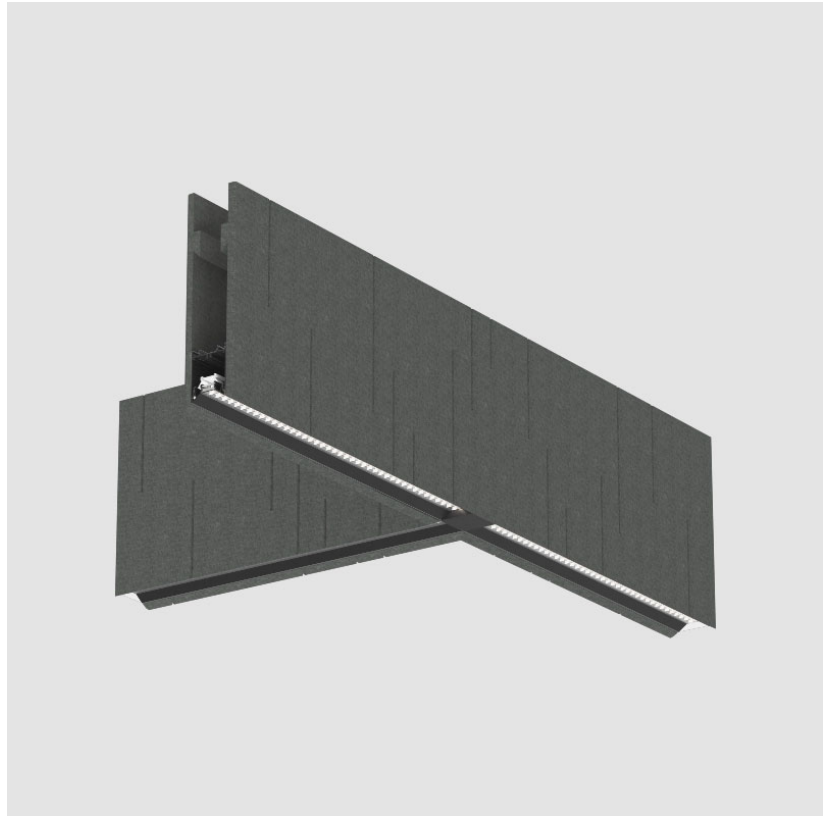

PROJECT	
TYPE	
NOTES	
QUANTITY	
DATE	

A3UNI-MOD-SUS-SYS COMPONENTS SUSPENSION

A300870-

DESCRIPTION

Unity - Acoustic Suspension, T-Shape - No Through Wiring - LED 18.8W, 2700K / 3000K / 3500K / 4000K, Max. 2709lm, CRI90 - Non-Dimming - Raster Diffuser

GENERAL

Series: Unity
Partner: Prolight
Division: Architectural
Installation: Suspension
Product Type: Acoustic
Mounting Location: Ceiling
Light Distribution: Direct

PHYSICAL

Shape: Rectangle
Length (mm): 1260
Length (in): 49 3/5
Width (mm): 660
Width (in): 26
Height (mm): 320
Height (in): 12 5/8
Diffuser: Raster
Fixture Finish: BLK
Acoustic Finish: SFW / CYW / SEE / SYN / MTS / PMB / TTN / CYB / STO / DPE / BES / SHB / ARE / ANE / VRD / CRF
Fixture Material: Acoustic
Primary Material: Acoustic

ELECTRICAL

Input Wattage Range: 10 - 19 W
Lamp Type: LED (Zhaga Standard)
Input Wattage (W): 18.8
Dimming: Non-Dimmable
Driver Included: Yes
Driver Location: Integrated
Driver Type: Constant Current - Universal
Driver Class: Class 2
Input Voltage (V): 120 - 277

LED

Delivered Lumen Range: 2000 - 3999 lm
Color Temperature (°K): 2700 / 3000 / 3500 / 4000
Max. Delivered Lumen (lm): 2595 / 2633 / 2658 / 2709
CRI: >90 CRI
Lamp Life (hrs): 50000

RATINGS AND CERTIFICATIONS

Certified By: Certified for North American Standards
IP rating: IP20