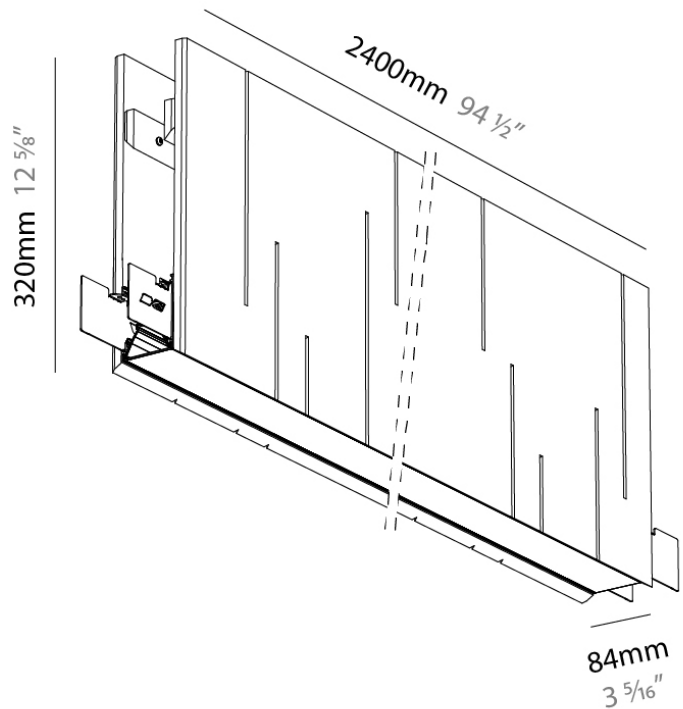

PROJECT	
TYPE	
NOTES	
QUANTITY	
DATE	

A3UNI-MOD-SUS-SYS COMPONENTS SUSPENSION

A300861-

DESCRIPTION

Unity - Acoustic Suspension, L = 2400mm / 94 1/2" - Through Wiring - LED 51.6W, 2700K / 3000K / 3500K / 4000K, Max. 6394lm, CRI90

GENERAL

Series: Unity
Partner: Prolicht
Division: Architectural
Installation: Suspension
Product Type: Acoustic
Mounting Location: Ceiling
Light Distribution: Direct

PHYSICAL

Shape: Rectangle
Length (mm): 2400
Length (in): 94 1/2
Width (mm): 84
Width (in): 3 1/3
Height (mm): 320
Height (in): 12 5/8
Fixture Finish: BLK
Acoustic Finish: SFW / CYW / SEE / SYN / MTS / PMB / TTN / CYB / STO / DPE / BES / SHB / ARE / ANE / VRD / CRF
Fixture Material: Acoustic
Primary Material: Acoustic

ELECTRICAL

Input Wattage Range: 50 - 79 W
Lamp Type: LED (Zhaga Standard)
Input Wattage (W): 51.6
Dimming: Non-Dimming / 0-10V Dimming / Matter Dimming
Driver Included: Yes
Driver Location: Integrated
Driver Type: Constant Current - Universal
Driver Class: Class 2
Input Voltage (V): 120 - 277

LED

Delivered Lumen Range: 5000 - 9999 lm
Color Temperature (°K): 2700 / 3000 / 3500 / 4000
Max. Delivered Lumen (lm): 6125 / 6215 / 6275 / 6394
CRI: >90 CRI
Lamp Life (hrs): 50000

RATINGS AND CERTIFICATIONS

Certified By: Certified for North American Standards
IP rating: IP20