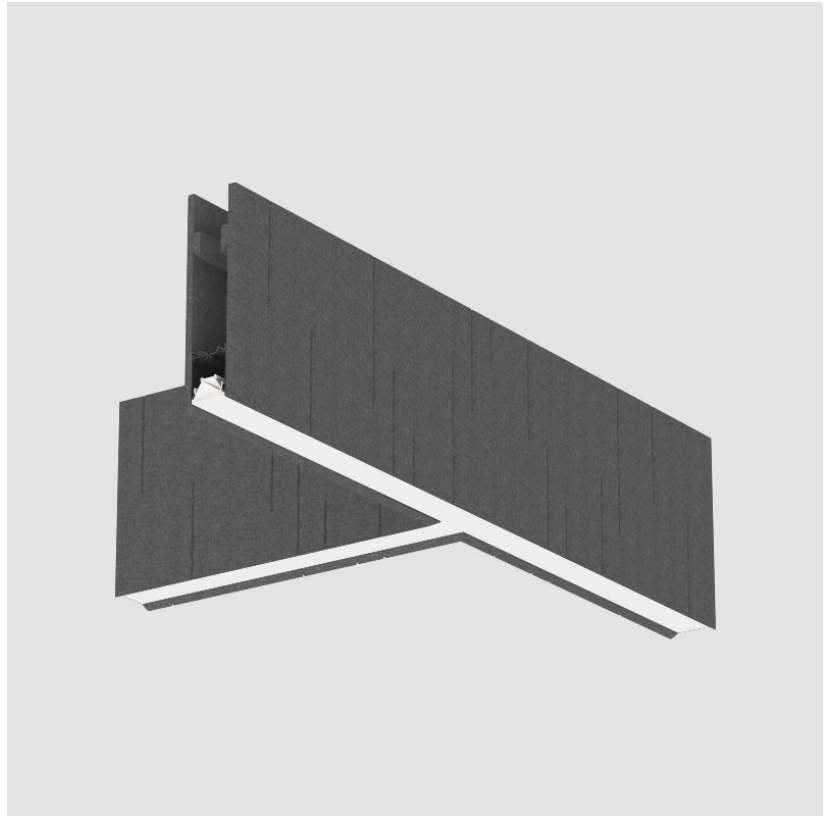

PROJECT	
TYPE	
NOTES	
QUANTITY	
DATE	

A3UNI-MOD-SUS-SYS COMPONENTS SUSPENSION

A300869-

DESCRIPTION

Unity - Acoustic Suspension, T-Shape - No Through Wiring - LED 18.8W, 2700K / 3000K / 3500K / 4000K, Max. 2502lm, CRI90 - Non-Dimming

GENERAL

Series: Unity
Partner: Prolicht
Division: Architectural
Installation: Suspension
Product Type: Acoustic
Mounting Location: Ceiling
Light Distribution: Direct

PHYSICAL

Shape: Rectangle
Length (mm): 1260
Length (in): 49 3/5
Width (mm): 660
Width (in): 26
Height (mm): 320
Height (in): 12 3/8
Fixture Finish: BLK
Acoustic Finish: SFW / CYW / SEE / SYN / MTS / PMB / TTN / CYB / STO / DPE / BES / SHB / ARE / ANE / VRD / CRF
Fixture Material: Acoustic
Primary Material: Acoustic

ELECTRICAL

Input Wattage Range: 10 - 19 W
Lamp Type: LED (Zhaga Standard)
Input Wattage (W): 18.8
Dimming: Non-Dimmable
Driver Included: Yes
Driver Location: Integrated
Driver Type: Constant Current - Universal
Driver Class: Class 2
Input Voltage (V): 120 - 277

LED

Delivered Lumen Range: 2000 - 3999 lm
Color Temperature (°K): 2700 / 3000 / 3500 / 4000
Max. Delivered Lumen (lm): 2396 / 2432 / 2455 / 2502
CRI: >90 CRI
Lamp Life (hrs): 50000

RATINGS AND CERTIFICATIONS

Certified By: Certified for North American Standards
IP rating: IP20