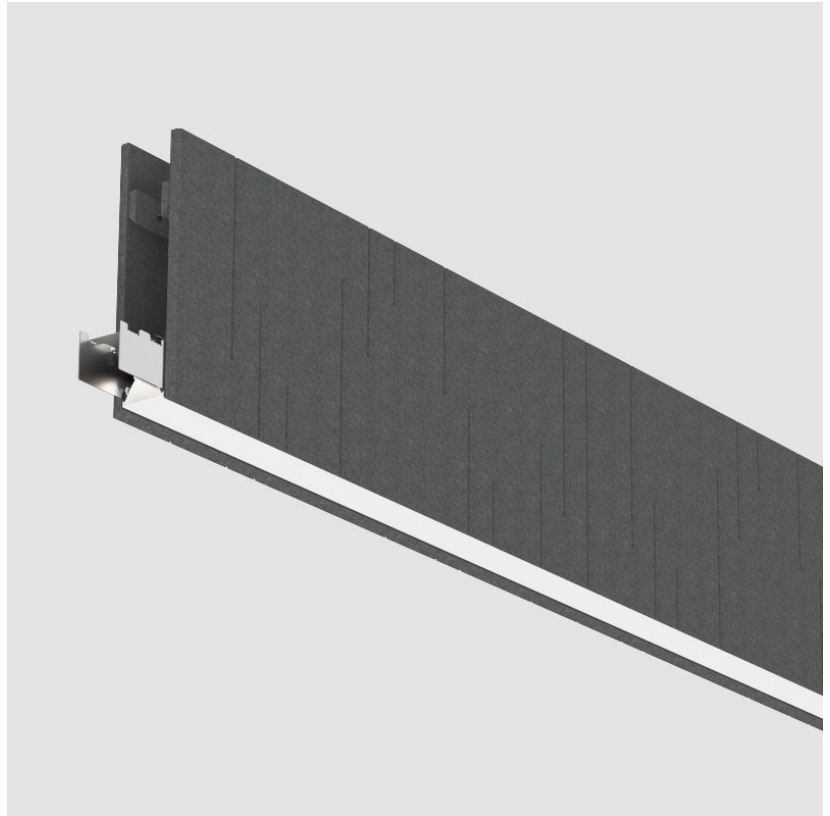

A3UNI-MOD-SUS-SYS COMPONENTS SUSPENSION

A300854-

DESCRIPTION

Unity - Acoustic Suspension, L = 1600mm / 63" - Through Wiring
- LED 34.4W, Tunable White (2700K-6500K), Max. 4833lm, CRI90

GENERAL

Series: Unity
Partner: Prolicht
Division: Architectural
Installation: Suspension
Product Type: Acoustic
Mounting Location: Ceiling
Light Distribution: Direct

PHYSICAL

Shape: Rectangle
Length (mm): 1600
Length (in): 63
Width (mm): 84
Width (in): 3 1/3
Height (mm): 320
Height (in): 12 3/5
Fixture Finish: BLK
Acoustic Finish: SFW / CYW / SEE / SYN / MTS / PMB / TTN / CYB / STO / DPE / BES / SHB / ARE / ANE / VRD / CRF
Fixture Material: Acoustic
Primary Material: Acoustic

ELECTRICAL

Input Wattage Range: 30 - 49 W
Lamp Type: LED (Zhaga Standard)
Input Wattage (W): 34.4
Dimming: Dali Dimming / Matter
Driver Included: Yes
Driver Location: Integrated
Driver Type: Constant Current - Universal
Driver Class: Class 2
Input Voltage (V): 120 - 277

LED

Delivered Lumen Range: 3000 - 4999 lm
Color Temperature (°K): 2700-6500 Tunable White
Max. Delivered Lumen (lm): 3538 - 4833
CRI: >90 CRI
Lamp Life (hrs): 50000

RATINGS AND CERTIFICATIONS

Certified By: Certified for North American Standards
IP rating: IP20