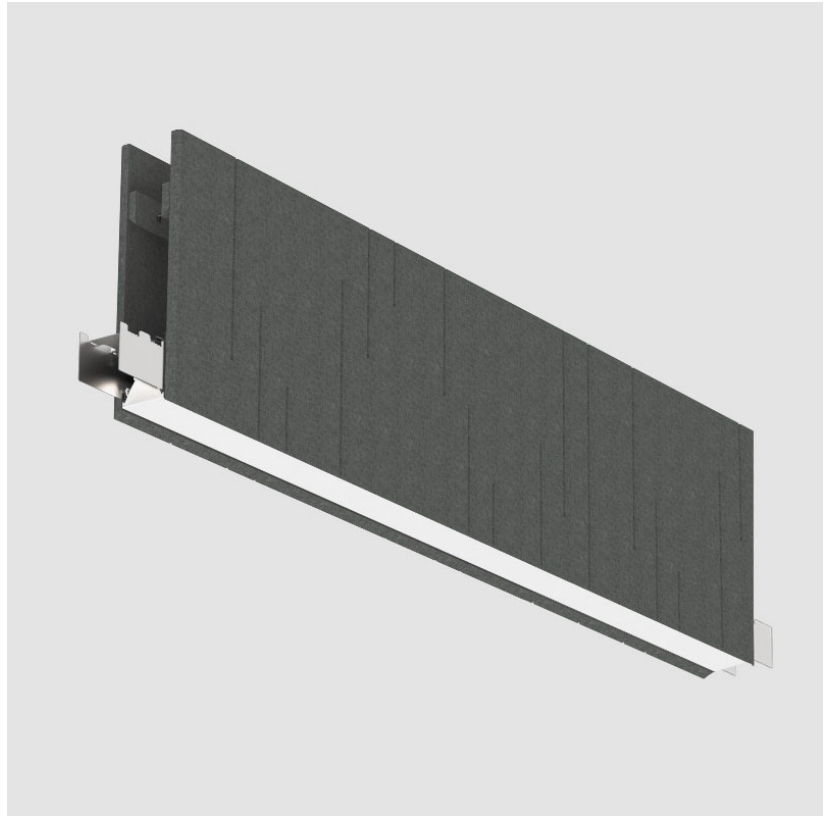

A3UNI-MOD-SUS-SYS COMPONENTS SUSPENSION

A300847-

DESCRIPTION

Unity - Acoustic Suspension, L = 1000mm / 39 3/8" - Through Wiring - LED 21.5W, 2700K / 3000K / 3500K / 4000K, Max. 2659lm, CRI90

GENERAL

Series: Unity
Partner: Prolicht
Division: Architectural
Installation: Suspension
Product Type: Acoustic
Mounting Location: Ceiling
Light Distribution: Direct

PHYSICAL

Shape: Rectangle
Length (mm): 1000
Length (in): 39 3/8
Width (mm): 84
Width (in): 3 1/3
Height (mm): 320
Height (in): 12 5/8
Fixture Finish: BLK
Acoustic Finish: SFW / CYW / SEE / SYN / MTS / PMB / TTN / CYB / STO / DPE / BES / SHB / ARE / ANE / VRD / CRF
Fixture Material: Acoustic
Primary Material: Acoustic

ELECTRICAL

Input Wattage Range: 20 - 29 W
Lamp Type: LED (Zhaga Standard)
Input Wattage (W): 21.5
Dimming: Non-Dimming / 0-10V Dimming / Matter Dimming
Driver Included: Yes
Driver Location: Integrated
Driver Type: Constant Current - Universal
Driver Class: Class 2
Input Voltage (V): 120 - 277

LED

Delivered Lumen Range: 2000 - 2999 lm
Color Temperature (°K): 2700 / 3000 / 3500 / 4000
Max. Delivered Lumen (lm): 2547 / 2585 / 2615 / 2659
CRI: >90 CRI
Lamp Life (hrs): 50000

RATINGS AND CERTIFICATIONS

Certified By: Certified for North American Standards
IP rating: IP20