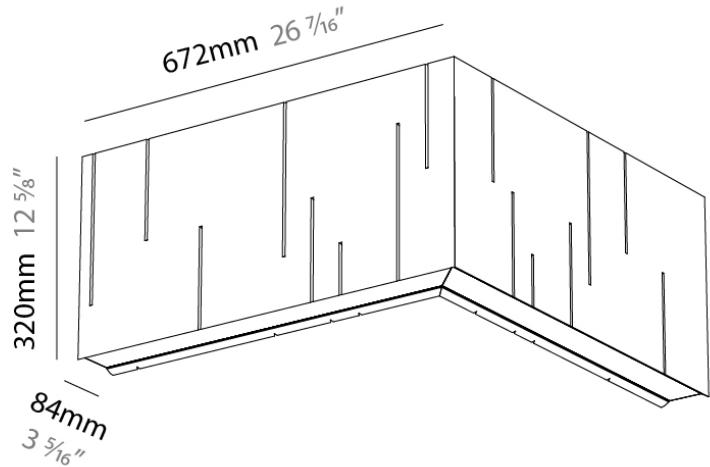

A3UNI-MOD-SUS-SYS COMPONENTS SUSPENSION

A300871-

DESCRIPTION

Unity - Acoustic Suspension, Y-Shape - No Through Wiring - LED 12.5W, 2700K / 3000K / 3500K / 4000K, Max. 1862lm, CRI90 - Non-Dimming

GENERAL

Series: Unity
Partner: Prolicht
Division: Architectural
Installation: Suspension
Product Type: Acoustic
Mounting Location: Ceiling
Light Distribution: Direct

PHYSICAL

Shape: Rectangle
Length (mm): 1260
Length (in): 49 ³/₅
Width (mm): 1260
Width (in): 49 ³/₅
Height (mm): 320
Height (in): 12 ⁵/₈
Fixture Finish: BLK
Acoustic Finish: SFW / CYW / SEE / SYN / MTS / PMB / TTN / CYB / STO / DPE / BES / SHB / ARE / ANE / VRD / CRF
Fixture Material: Acoustic
Primary Material: Acoustic

ELECTRICAL

Input Wattage Range: 10 - 19 W
Lamp Type: LED (Zhaga Standard)
Input Wattage (W): 12.5
Dimming: Non-Dimmable
Driver Included: Yes
Driver Location: Integrated
Driver Type: Constant Current - Universal
Driver Class: Class 2
Input Voltage (V): 120 - 277

LED

Delivered Lumen Range: 1000 - 1999 lm
Color Temperature (°K): 2700 / 3000 / 3500 / 4000
Max. Delivered Lumen (lm): 1598 / 1621 / 1637 / 1668
CRI: >90 CRI
Lamp Life (hrs): 50000

RATINGS AND CERTIFICATIONS

Certified By: Certified for North American Standards
IP rating: IP20