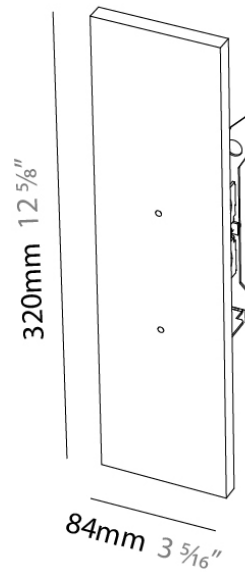

A3UNI-MOD-SUS-SYS COMPONENTS

A380776-

DESCRIPTION

Unity Acoustic - Endcap Unity Baffle - Winter Sky (11)

GENERAL

Series: Unity

Partner: Prolicht

Division: Architectural

Product Type: Acoustic

PHYSICAL

Acoustic Finish: SFW / CYW / SEE / SYN / MTS / PMB / TTN / CYB / STO / DPE / BES / SHB / ARE / ANE / VRD / CRF

Primary Material: Acoustic

ELECTRICAL

Dimming: Non-Dimmable

RATINGS AND CERTIFICATIONS

Certified By: CSA Certified to UL and CSA Standards

IP rating: IP20