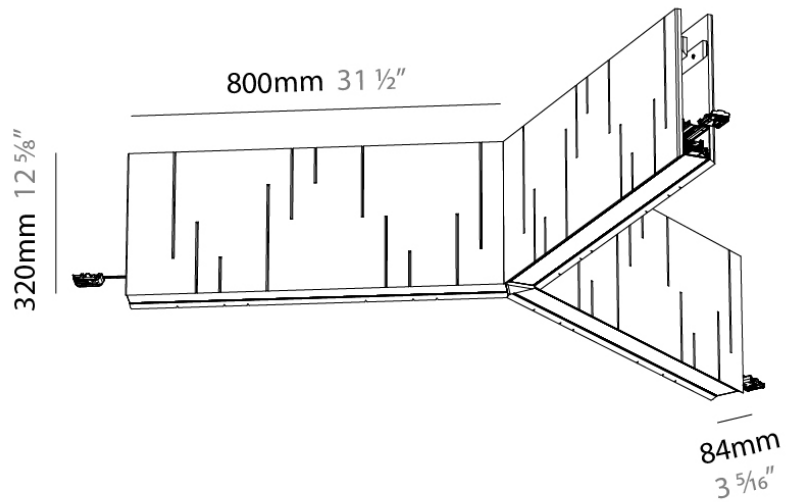

PROJECT	_____
TYPE	_____
NOTES	_____
QUANTITY	_____
DATE	_____

A3UNI-MOD-SUS-SYS COMPONENTS SUSPENSION

A300880-

DESCRIPTION

Unity - Acoustic Suspension, Y-Shape - Through Wiring - LED
25.2W, 2700K / 3000K / 3500K / 4000K, Max. 3322lm, CRI90 - Non-Dimming

GENERAL

Series: Unity
Partner: Prolicht
Division: Architectural
Installation: Suspension
Product Type: Acoustic
Mounting Location: Ceiling
Light Distribution: Direct

PHYSICAL

Shape: Rectangle
Length (mm): 1490
Length (in): 58 2/3
Width (mm): 1290
Width (in): 50 7/8
Height (mm): 320
Height (in): 12 5/8
Fixture Finish: BLK
Acoustic Finish: SFW / CYW / SEE / SYN / MTS / PMB / TTN / CYB / STO / DPE / BES / SHB / ARE / ANE / VRD / CRF
Fixture Material: Acoustic
Primary Material: Acoustic

ELECTRICAL

Input Wattage Range: 20 - 29 W
Lamp Type: LED (Zhaga Standard)
Input Wattage (W): 25.2
Dimming: Non-Dimmable
Driver Included: Yes
Driver Location: Integrated
Driver Type: Constant Current - Universal
Driver Class: Class 2
Input Voltage (V): 120 - 277

LED

Delivered Lumen Range: 3000 - 4999 lm
Color Temperature (°K): 2700 / 3000 / 3500 / 4000
Max. Delivered Lumen (lm): 3182 / 3229 / 3264 / 3322
CRI: >90 CRI
Lamp Life (hrs): 50000

RATINGS AND CERTIFICATIONS

Certified By: Certified for North American Standards
IP rating: IP20