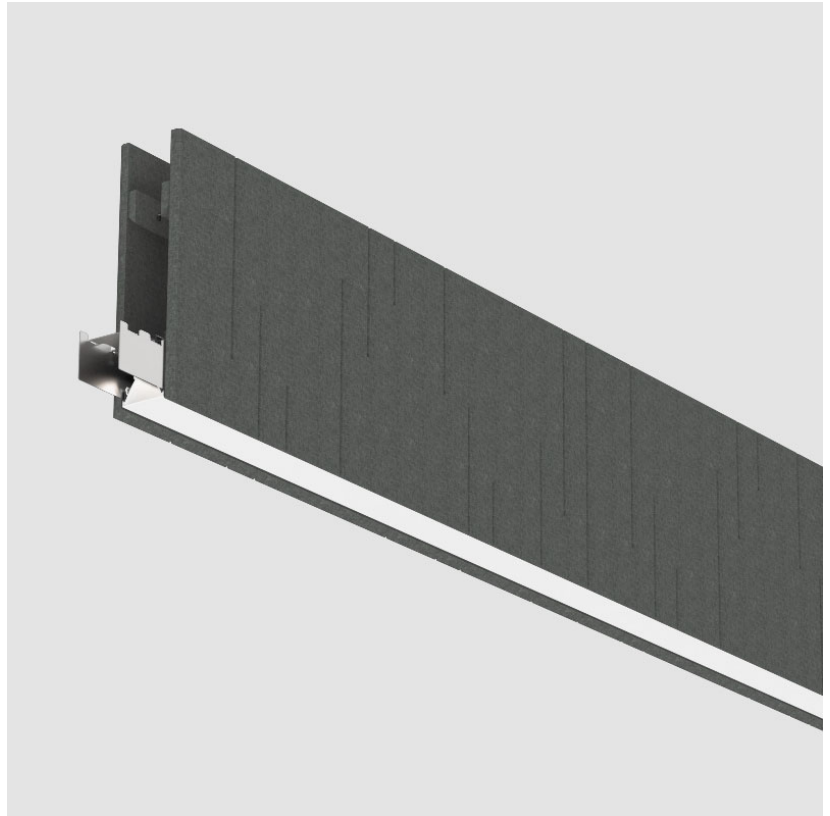

A3UNI-MOD-SUS-SYS COMPONENTS SUSPENSION

A300864-

DESCRIPTION

Unity - Acoustic Suspension, L = 2600mm / 102 1/3" - Through Wiring - LED 55.9W, Tunable White (2700K-6500K), Max. 7853lm, CRI90

GENERAL

Series: Unity
Partner: Prolicht
Division: Architectural
Installation: Suspension
Product Type: Acoustic
Mounting Location: Ceiling
Light Distribution: Direct

PHYSICAL

Shape: Rectangle
Length (mm): 2600
Length (in): 102 1/3
Width (mm): 84
Width (in): 3 1/3
Height (mm): 320
Height (in): 12 5/8
Fixture Finish: BLK
Acoustic Finish: SFW / CYW / SEE / SYN / MTS / PMB / TTN / CYB / STO / DPE / BES / SHB / ARE / ANE / VRD / CRF
Fixture Material: Acoustic
Primary Material: Acoustic

ELECTRICAL

Input Wattage Range: 50 - 79 W
Lamp Type: LED (Zhaga Standard)
Input Wattage (W): 55.9
Dimming: Dali Dimming / Matter
Driver Included: Yes
Driver Location: Integrated
Driver Type: Constant Current - Universal
Driver Class: Class 2
Input Voltage (V): 120 - 277

LED

Delivered Lumen Range: 5000 - 9999 lm
Color Temperature (°K): 2700-6500 Tunable White
Max. Delivered Lumen (lm): 5754 - 7853
CRI: >90 CRI
Lamp Life (hrs): 50000

RATINGS AND CERTIFICATIONS

Certified By: Certified for North American Standards
IP rating: IP20