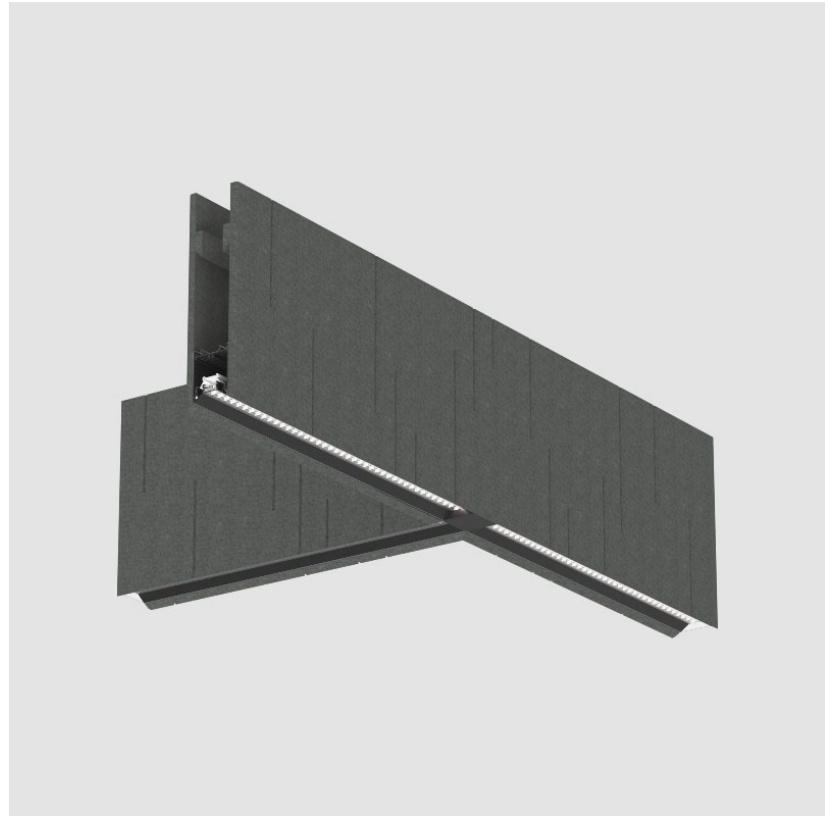

A3UNI-MOD-SUS-SYS COMPONENTS SUSPENSION

A300908-

DESCRIPTION

Unity - Acoustic Suspension, T-Shape - No Through Wiring - LED
38.7W, Tunable White (2700K-6500K), Max. 5273lm, CRI90 -
Raster Diffuser

GENERAL

Series: Unity
Partner: Prolicht
Division: Architectural
Installation: Suspension
Product Type: Acoustic
Mounting Location: Ceiling
Light Distribution: Direct

PHYSICAL

Shape: Rectangle
Length (mm): 1260
Length (in): 49 ³/₅
Width (mm): 660
Width (in): 26
Height (mm): 320
Height (in): 12 ⁵/₈
Diffuser: Raster
Fixture Finish: BLK
Acoustic Finish: SFW / CYW / SEE / SYN / MTS / PMB / TTN / CYB / STO
/ DPE / BES / SHB / ARE / ANE / VRD / CRF
Fixture Material: Acoustic
Primary Material: Acoustic

ELECTRICAL

Input Wattage Range: 30 - 49 W
Lamp Type: LED (Zhaga Standard)
Input Wattage (W): 38.7
Dimming: Non-Dimming / 0-10V Dimming / Matter Dimming
Driver Included: Yes
Driver Location: Integrated
Driver Type: Constant Current - Universal
Driver Class: Class 2
Input Voltage (V): 120 - 277

LED

Delivered Lumen Range: 5000 - 9999 lm
Color Temperature (°K): 2700-5000 Tunable White
Max. Delivered Lumen (lm): 5148-5273
CRI: >90 CRI
Lamp Life (hrs): 50000

RATINGS AND CERTIFICATIONS

Certified By: Certified for North American Standards
IP rating: IP20