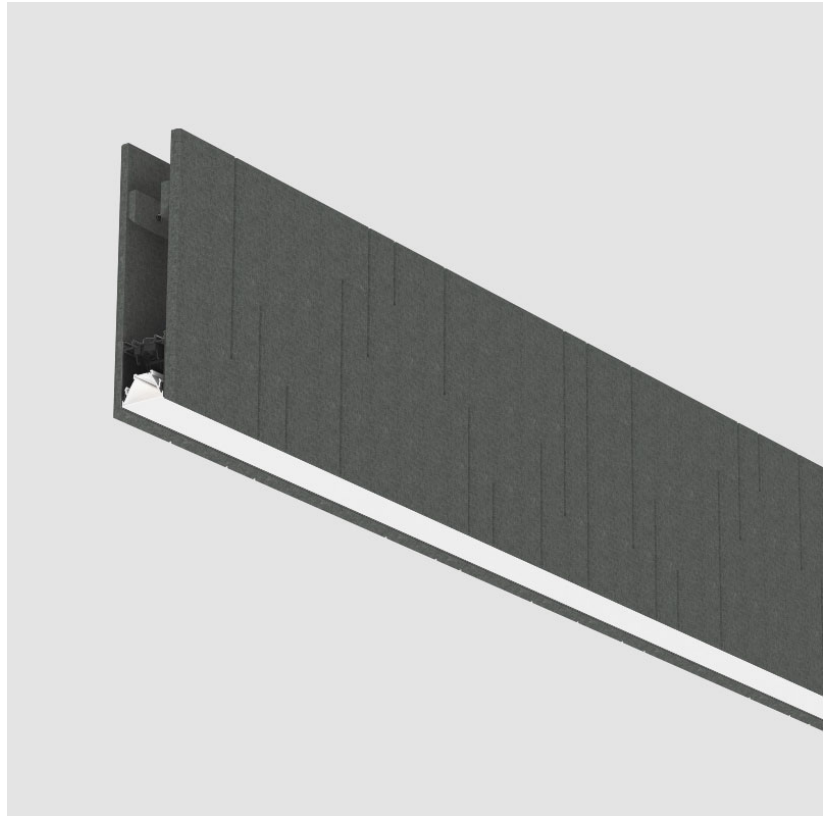

A3UNI-MOD-SUS-SYS COMPONENTS SUSPENSION

A300830-

DESCRIPTION

Unity - Acoustic Suspension, L = 1400mm / 55 1/8" - No Through Wiring - LED 30.1W, Tunable White (2700K-6500K), Max. 4229lm, CRI90

GENERAL

Series: Unity
Partner: Prolicht
Division: Architectural
Installation: Suspension
Product Type: Acoustic
Mounting Location: Ceiling
Light Distribution: Direct

PHYSICAL

Shape: Rectangle
Length (mm): 1400
Length (in): 55 1/8
Width (mm): 84
Width (in): 3 1/3
Height (mm): 320
Height (in): 12 5/8
Fixture Finish: BLK
Acoustic Finish: SFW / CYW / SEE / SYN / MTS / PMB / TTN / CYB / STO / DPE / BES / SHB / ARE / ANE / VRD / CRF
Fixture Material: Acoustic
Primary Material: Acoustic

ELECTRICAL

Input Wattage Range: 30 - 49 W
Lamp Type: LED (Zhaga Standard)
Input Wattage (W): 30.1
Dimming: Dali Dimming / Matter
Driver Included: Yes
Driver Location: Integrated
Driver Type: Constant Current - Universal
Driver Class: Class 2
Input Voltage (V): 120 - 277

LED

Delivered Lumen Range: 3000 - 4999 lm
Color Temperature (°K): 2700-6500 Tunable White
Max. Delivered Lumen (lm): 3097-4229
CRI: >90 CRI
Lamp Life (hrs): 50000

RATINGS AND CERTIFICATIONS

Certified By: Certified for North American Standards
IP rating: IP20