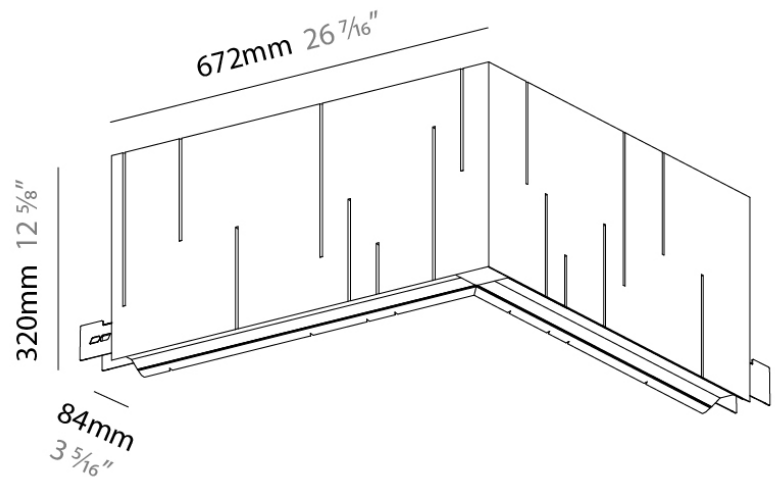

A3UNI-MOD-SUS-SYS COMPONENTS SUSPENSION

A300822-

DESCRIPTION

Unity - Acoustic Suspension, L-Shape - Through Wiring - LED
25.8W, Tunable White (2700K-6500K), Max. 3515lm, CRI90 -
Raster Diffuser

GENERAL

Series: Unity
Partner: Prolicht
Division: Architectural
Installation: Suspension
Product Type: Acoustic
Mounting Location: Ceiling
Light Distribution: Direct

PHYSICAL

Shape: Rectangle
Length (mm): 1260
Length (in): 49 ³/₅
Width (mm): 1260
Width (in): 49 ³/₅
Height (mm): 320
Height (in): 12 ⁵/₈
Diffuser: Raster
Fixture Finish: BLK
Acoustic Finish: SFW / CYW / SEE / SYN / MTS / PMB / TTN / CYB / STO
/ DPE / BES / SHB / ARE / ANE / VRD / CRF
Fixture Material: Acoustic
Primary Material: Acoustic

ELECTRICAL

Input Wattage Range: 20 - 29 W
Lamp Type: LED (Zhaga Standard)
Input Wattage (W): 25.8
Dimming: Dali Dimming / Matter
Driver Included: Yes
Driver Location: Integrated
Driver Type: Constant Current - Universal
Driver Class: Class 2
Input Voltage (V): 120 - 277

LED

Delivered Lumen Range: 3000 - 4999 lm
Color Temperature (°K): 2700-6500 Tunable White
Max. Delivered Lumen (lm): 3432-3515
CRI: >90 CRI
Lamp Life (hrs): 50000

RATINGS AND CERTIFICATIONS

Certified By: Certified for North American Standards
IP rating: IP20