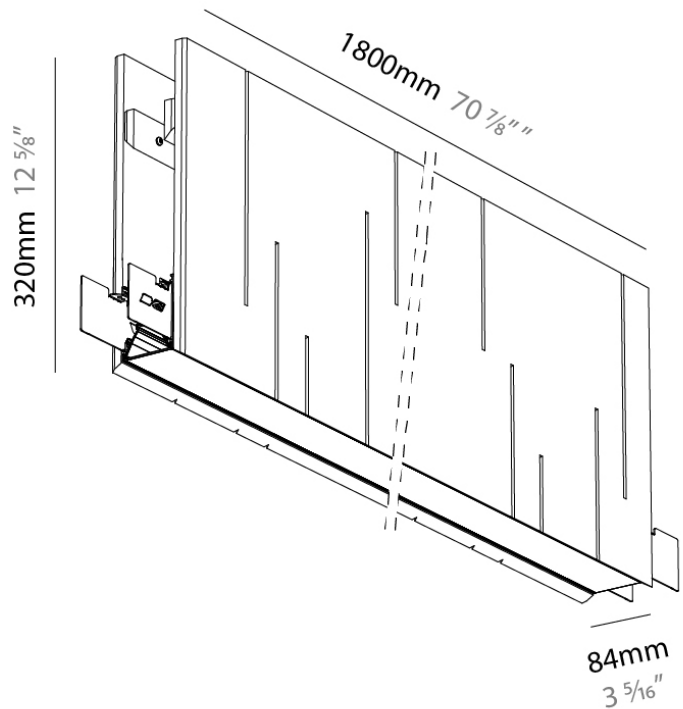

PROJECT	
TYPE	
NOTES	
QUANTITY	
DATE	

A3UNI-MOD-SUS-SYS COMPONENTS SUSPENSION

A300855-

DESCRIPTION

Unity - Acoustic Suspension, L = 1800mm / 70 6/7" - Through Wiring - LED 38.7W, 2700K / 3000K / 3500K / 4000K, Max. 4796lm, CRI90

GENERAL

Series: Unity
Partner: Prolicht
Division: Architectural
Installation: Suspension
Product Type: Acoustic
Mounting Location: Ceiling
Light Distribution: Direct

PHYSICAL

Shape: Rectangle
Length (mm): 1800
Length (in): 70 6/7
Width (mm): 84
Width (in): 3 1/3
Height (mm): 320
Height (in): 12 5/8
Fixture Finish: BLK
Acoustic Finish: SFW / CYW / SEE / SYN / MTS / PMB / TTN / CYB / STO / DPE / BES / SHB / ARE / ANE / VRD / CRF
Fixture Material: Acoustic
Primary Material: Acoustic

ELECTRICAL

Input Wattage Range: 30 - 49 W
Lamp Type: LED (Zhaga Standard)
Input Wattage (W): 38.7
Dimming: Non-Dimming / 0-10V Dimming / Matter Dimming
Driver Included: Yes
Driver Location: Integrated
Driver Type: Constant Current - Universal
Driver Class: Class 2
Input Voltage (V): 120 - 277

LED

Delivered Lumen Range: 3000 - 4999 lm
Color Temperature (°K): 2700 / 3000 / 3500 / 4000
Max. Delivered Lumen (lm): 4594 / 4661 / 4706 / 4796
CRI: >90 CRI
Lamp Life (hrs): 50000

RATINGS AND CERTIFICATIONS

Certified By: Certified for North American Standards
IP rating: IP20