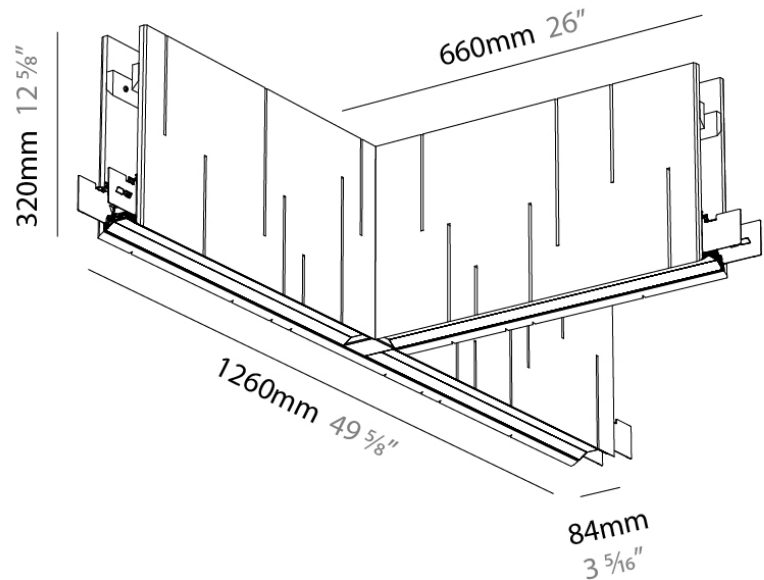

A3UNI-MOD-SUS-SYS COMPONENTS SUSPENSION

A300910-

DESCRIPTION

Unity - Acoustic Suspension, T-Shape - Through Wiring - LED
38.7W, Tunable White (2700K-6500K), Max. 5437lm, CR190 -
Raster Diffuser

GENERAL

Series: Unity
Partner: Prolicht
Division: Architectural
Installation: Suspension
Product Type: Acoustic
Mounting Location: Ceiling
Light Distribution: Direct

PHYSICAL

Shape: Rectangle
Length (mm): 1260
Length (in): 49 ³/₈
Width (mm): 660
Width (in): 26
Height (mm): 320
Height (in): 12 ⁵/₈
Diffuser: Raster
Fixture Finish: BLK
Acoustic Finish: SFW / CYW / SEE / SYN / MTS / PMB / TTN / CYB / STO
/ DPE / BES / SHB / ARE / ANE / VRD / CRF
Fixture Material: Acoustic
Primary Material: Acoustic

ELECTRICAL

Input Wattage Range: 30 - 49 W
Lamp Type: LED (Zhaga Standard)
Input Wattage (W): 38.7
Dimming: Non-Dimming / 0-10V Dimming / Matter Dimming
Driver Included: Yes
Driver Location: Integrated
Driver Type: Constant Current - Universal
Driver Class: Class 2
Input Voltage (V): 120 - 277

LED

Delivered Lumen Range: 5000 - 9999 lm
Color Temperature (°K): 2700-5000 Tunable White
Max. Delivered Lumen (lm): 5148-5273
CRI: >90 CRI
Lamp Life (hrs): 50000

RATINGS AND CERTIFICATIONS

Certified By: Certified for North American Standards
IP rating: IP20