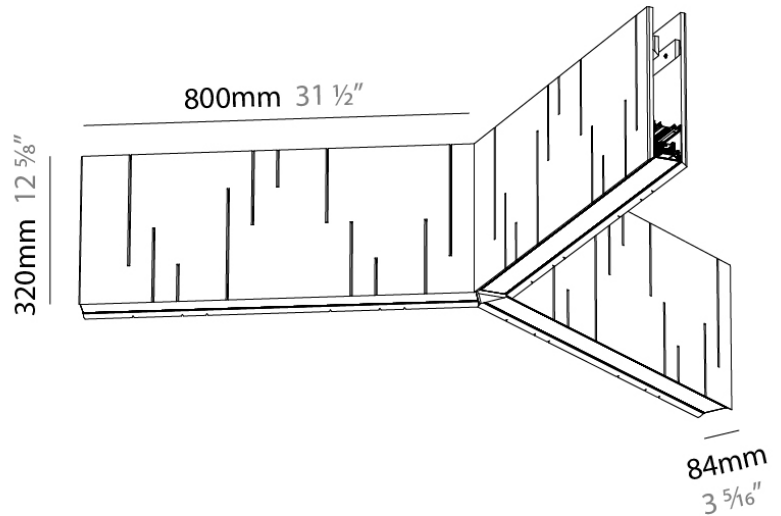

A3UNI-MOD-SUS-SYS COMPONENTS SUSPENSION

A300873-

DESCRIPTION

Unity - Acoustic Suspension, Y-Shape - No Through Wiring - LED
25.2W, 2700K / 3000K / 3500K / 4000K, Max. 3322lm, CRI90 - Non-Dimming

GENERAL

Series: Unity
Partner: Prolicht
Division: Architectural
Installation: Suspension
Product Type: Acoustic
Mounting Location: Ceiling
Light Distribution: Direct

PHYSICAL

Shape: Rectangle
Length (mm): 1490
Length (in): 58 ²/₃
Width (mm): 1290
Width (in): 50 ⁷/₉
Height (mm): 320
Height (in): 12 ³/₅
Fixture Finish: BLK
Acoustic Finish: SFW / CYW / SEE / SYN / MTS / PMB / TTN / CYB / STO / DPE / BES / SHB / ARE / ANE / VRD / CRF
Fixture Material: Acoustic
Primary Material: Acoustic

ELECTRICAL

Input Wattage Range: 20 - 29 W
Lamp Type: LED (Zhaga Standard)
Input Wattage (W): 25.2
Dimming: Non-Dimmable
Driver Included: Yes
Driver Location: Integrated
Driver Type: Constant Current - Universal
Driver Class: Class 2
Input Voltage (V): 120 - 277

LED

Delivered Lumen Range: 3000 - 4999 lm
Color Temperature (°K): 2700 / 3000 / 3500 / 4000
Max. Delivered Lumen (lm): 3182 / 3229 / 3264 / 3322
CRI: >90 CRI
Lamp Life (hrs): 50000

RATINGS AND CERTIFICATIONS

Certified By: Certified for North American Standards
IP rating: IP20