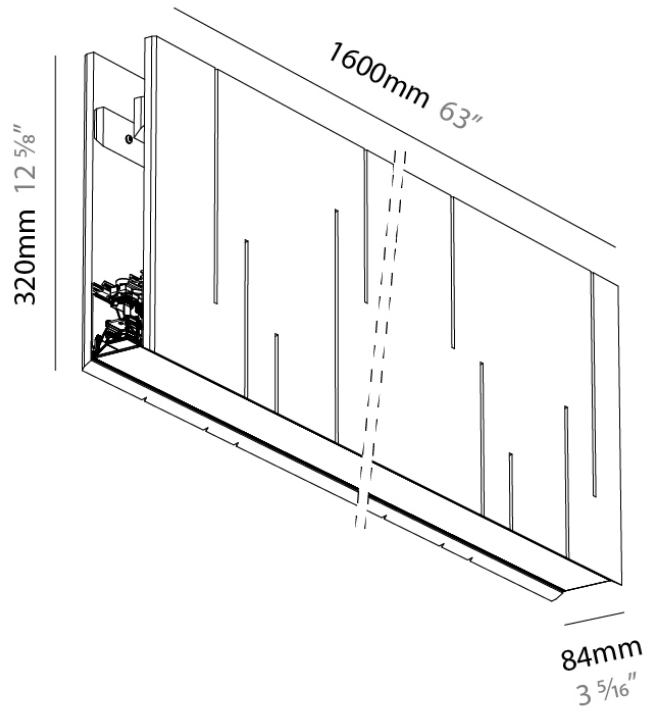

A3UNI-MOD-SUS-SYS COMPONENTS SUSPENSION

A300831-

DESCRIPTION

Unity - Acoustic Suspension, L = 1600mm / 63" - No Through Wiring - LED 34.4W, 2700K / 3000K / 3500K / 4000K, Max. 4258lm, CRI90

GENERAL

Series: Unity
Partner: Prolicht
Division: Architectural
Installation: Suspension
Product Type: Acoustic
Mounting Location: Ceiling
Light Distribution: Direct

PHYSICAL

Shape: Rectangle
Length (mm): 1600
Length (in): 63
Width (mm): 84
Width (in): 3 1/4
Height (mm): 320
Height (in): 12 5/8
Fixture Finish: BLK
Acoustic Finish: SFW / CYW / SEE / SYN / MTS / PMB / TTN / CYB / STO / DPE / BES / SHB / ARE / ANE / VRD / CRF
Fixture Material: Acoustic
Primary Material: Acoustic

ELECTRICAL

Input Wattage Range: 30 - 49 W
Lamp Type: LED (Zhaga Standard)
Input Wattage (W): 34.4
Dimming: Non-Dimming / 0-10V Dimming / Matter Dimming
Driver Included: Yes
Driver Location: Integrated
Driver Type: Constant Current - Universal
Driver Class: Class 2
Input Voltage (V): 120 - 277

LED

Delivered Lumen Range: 3000 - 4999 lm
Color Temperature (°K): 2700 / 3000 / 3500 / 4000
Max. Delivered Lumen (lm): 4079 / 4138 / 4183 / 4258
CRI: >90 CRI
Lamp Life (hrs): 50000

RATINGS AND CERTIFICATIONS

Certified By: Certified for North American Standards
IP rating: IP20