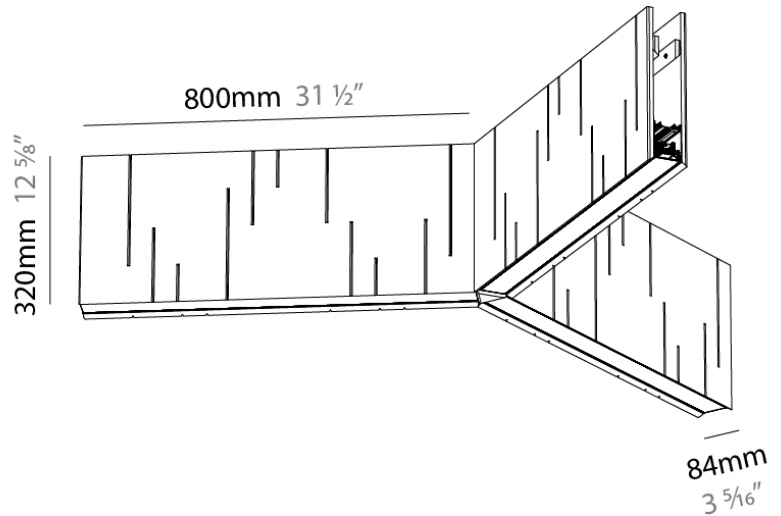

PROJECT	
TYPE	
NOTES	
QUANTITY	
DATE	

A3UNI-MOD-SUS-SYS COMPONENTS SUSPENSION

A300811-

DESCRIPTION

Unity - Acoustic Suspension, Y-Shape - No Through Wiring - LED
51.6W, 2700K / 3000K / 3500K / 4000K, Max. 6609lm, CRI90

GENERAL

Series: Unity
Partner: Prolight
Division: Architectural
Installation: Suspension
Product Type: Acoustic
Mounting Location: Ceiling
Light Distribution: Direct

PHYSICAL

Shape: Rectangle
Length (mm): 1490
Length (in): 58 ⁷/₅
Width (mm): 1290
Width (in): 50 ⁷/₅
Height (mm): 320
Height (in): 12 ³/₅
Fixture Finish: BLK
Acoustic Finish: SFW / CYW / SEE / SYN / MTS / PMB / TTN / CYB / STO / DPE / BES / SHB / ARE / ANE / VRD / CRF
Fixture Material: Acoustic
Primary Material: Acoustic

ELECTRICAL

Input Wattage Range: 50 - 79 W
Lamp Type: LED (Zhaga Standard)
Input Wattage (W): 51.6
Dimming: Non-Dimming / 0-10V Dimming / Matter Dimming
Driver Included: Yes
Driver Location: Integrated
Driver Type: Constant Current - Universal
Driver Class: Class 2
Input Voltage (V): 120 - 277

LED

Delivered Lumen Range: 3000 - 4999 lm
Color Temperature (°K): 2700 / 3000 / 3500 / 4000
Max. Delivered Lumen (lm): 3182 / 3229 / 3264 / 3322
CRI: >90 CRI
Lamp Life (hrs): 50000

RATINGS AND CERTIFICATIONS

Certified By: Certified for North American Standards
IP rating: IP20