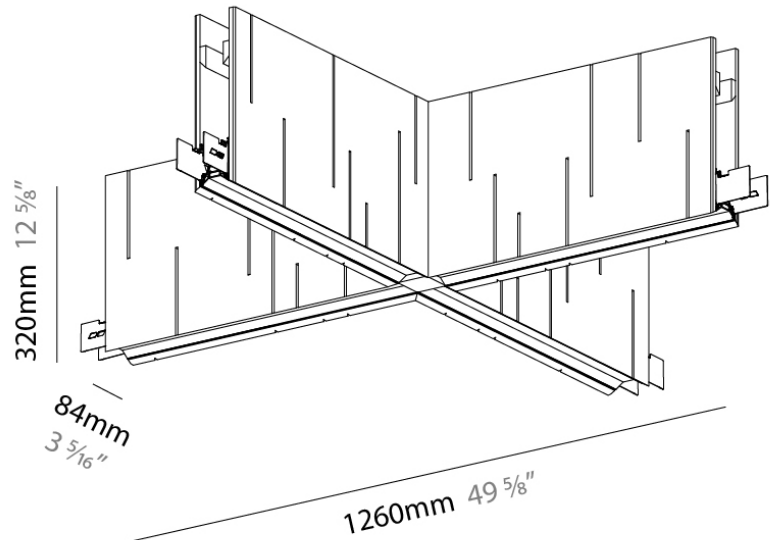

A3UNI-MOD-SUS-SYS COMPONENTS SUSPENSION

A300762-

DESCRIPTION

Unity - Acoustic Suspension, X-Shape - Through Wiring - LED
51.6W, 2700K / 3000K / 3500K / 4000K, Max. 7165lm, CRI90 -
Raster Diffuser

GENERAL

Series: Unity
Partner: Prolicht
Division: Architectural
Installation: Suspension
Product Type: Acoustic
Mounting Location: Ceiling
Light Distribution: Direct

PHYSICAL

Shape: Rectangle
Length (mm): 1260
Length (in): 49 ³/₈
Width (mm): 1260
Width (in): 49 ³/₈
Height (mm): 320
Height (in): 12 ⁵/₈
Diffuser: Raster
Fixture Finish: BLK
Acoustic Finish: SFW / CYW / SEE / SYN / MTS / PMB / TTN / CYB / STO
/ DPE / BES / SHB / ARE / ANE / VRD / CRF
Fixture Material: Acoustic
Primary Material: Acoustic

ELECTRICAL

Input Wattage Range: 50 - 79 W
Lamp Type: LED (Zhaga Standard)
Input Wattage (W): 51.6
Dimming: Non-Dimming / 0-10V Dimming / Matter Dimming
Driver Included: Yes
Driver Location: Integrated
Driver Type: Constant Current - Universal
Driver Class: Class 2
Input Voltage (V): 120 - 277

LED

Delivered Lumen Range: 5000 - 9999 lm
Color Temperature (°K): 2700 / 3000 / 3500 / 4000
Max. Delivered Lumen (lm): 6863 / 6964 / 7031 / 7165
CRI: >90 CRI
Lamp Life (hrs): 50000

RATINGS AND CERTIFICATIONS

Certified By: Certified for North American Standards
IP rating: IP20