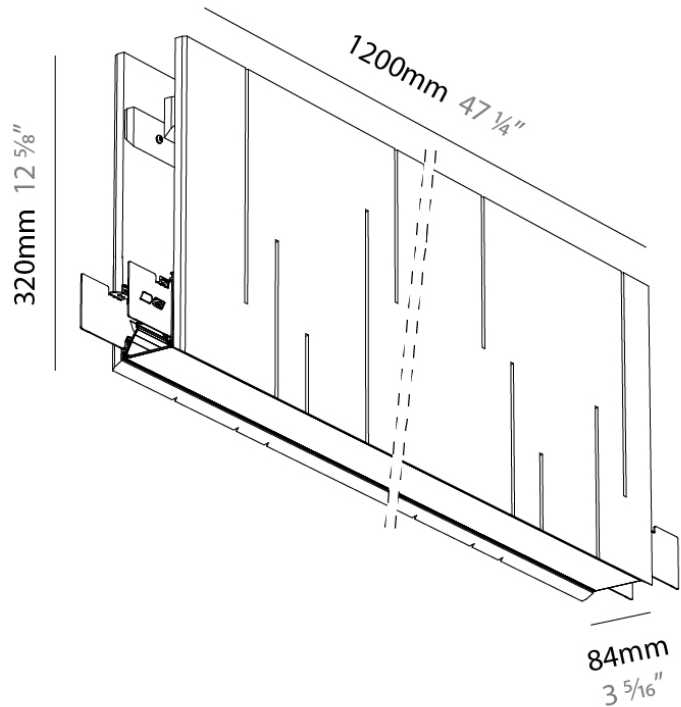

PROJECT	
TYPE	
NOTES	
QUANTITY	
DATE	

A3UNI-MOD-SUS-SYS COMPONENTS SUSPENSION

A300850-

DESCRIPTION

Unity - Acoustic Suspension, L = 1200mm / 47 1/4" - Through Wiring - LED 25.8W, Tunable White (2700K-6500K), Max. 3625lm, CRI90

GENERAL

Series: Unity
Partner: Prolicht
Division: Architectural
Installation: Suspension
Product Type: Acoustic
Mounting Location: Ceiling
Light Distribution: Direct

PHYSICAL

Shape: Rectangle
Length (mm): 1200
Length (in): 47 1/4
Width (mm): 84
Width (in): 3 1/3
Height (mm): 320
Height (in): 12 5/8
Fixture Finish: BLK
Acoustic Finish: SFW / CYW / SEE / SYN / MTS / PMB / TTN / CYB / STO / DPE / BES / SHB / ARE / ANE / VRD / CRF
Fixture Material: Acoustic
Primary Material: Acoustic

ELECTRICAL

Input Wattage Range: 30 - 49 W
Lamp Type: LED (Zhaga Standard)
Input Wattage (W): 25.8
Dimming: Dali Dimming / Matter
Driver Included: Yes
Driver Location: Integrated
Driver Type: Constant Current - Universal
Driver Class: Class 2
Input Voltage (V): 120 - 277

LED

Delivered Lumen Range: 2000 - 3999 lm
Color Temperature (°K): 2700-6500 Tunable White
Max. Delivered Lumen (lm): 2657-3625
CRI: >90 CRI
Lamp Life (hrs): 50000

RATINGS AND CERTIFICATIONS

Certified By: Certified for North American Standards
IP rating: IP20