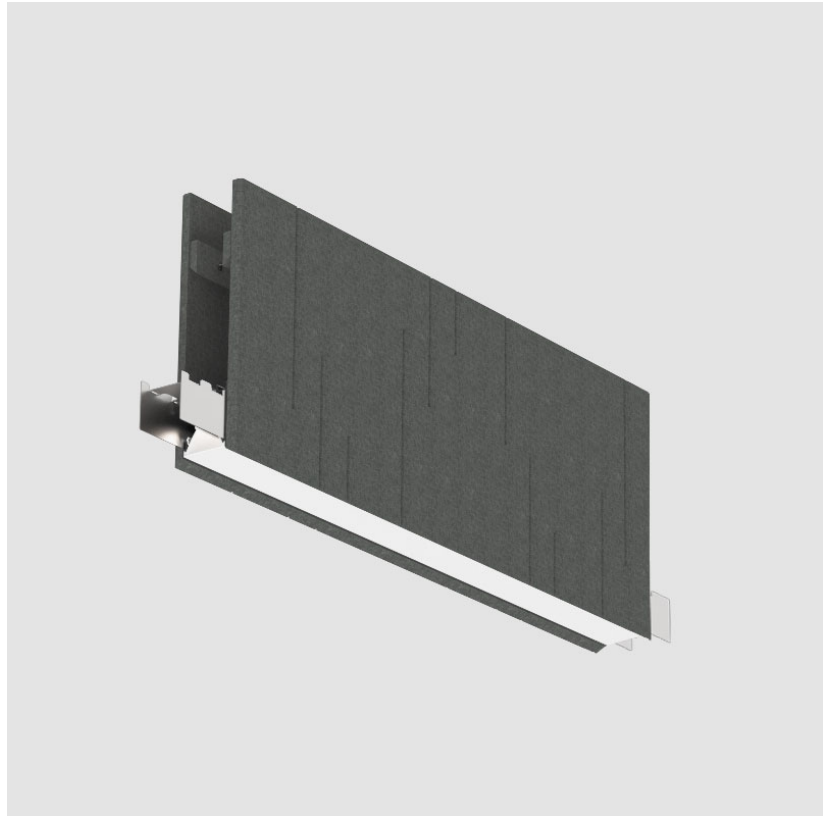

PROJECT	
TYPE	
NOTES	
QUANTITY	
DATE	

A3UNI-MOD-SUS-SYS COMPONENTS SUSPENSION

A300845-

DESCRIPTION

Unity - Acoustic Suspension, L = 800mm / 31 1/2" - Through Wiring - LED 17.2W, 2700K / 3000K / 3500K / 4000K, Max. 2129lm, CRI90

GENERAL

Series: Unity
Partner: Prolicht
Division: Architectural
Installation: Suspension
Product Type: Acoustic
Mounting Location: Ceiling
Light Distribution: Direct

PHYSICAL

Shape: Rectangle
Length (mm): 800
Length (in): 31 1/2
Width (mm): 84
Width (in): 3 1/3
Height (mm): 320
Height (in): 12 5/8
Fixture Finish: BLK
Acoustic Finish: SFW / CYW / SEE / SYN / MTS / PMB / TTN / CYB / STO / DPE / BES / SHB / ARE / ANE / VRD / CRF
Fixture Material: Acoustic
Primary Material: Acoustic

ELECTRICAL

Input Wattage Range: 10 - 19 W
Lamp Type: LED (Zhaga Standard)
Input Wattage (W): 17.2
Dimming: Non-Dimming / 0-10V Dimming / Matter Dimming
Driver Included: Yes
Driver Location: Integrated
Driver Type: Constant Current - Universal
Driver Class: Class 2
Input Voltage (V): 120 - 277

LED

Delivered Lumen Range: 2000 - 2999 lm
Color Temperature (°K): 2700 / 3000 / 3500 / 4000
Max. Delivered Lumen (lm): 2039 / 2069 / 2092 / 2129
CRI: >90 CRI
Lamp Life (hrs): 50000

RATINGS AND CERTIFICATIONS

Certified By: Certified for North American Standards
IP rating: IP20