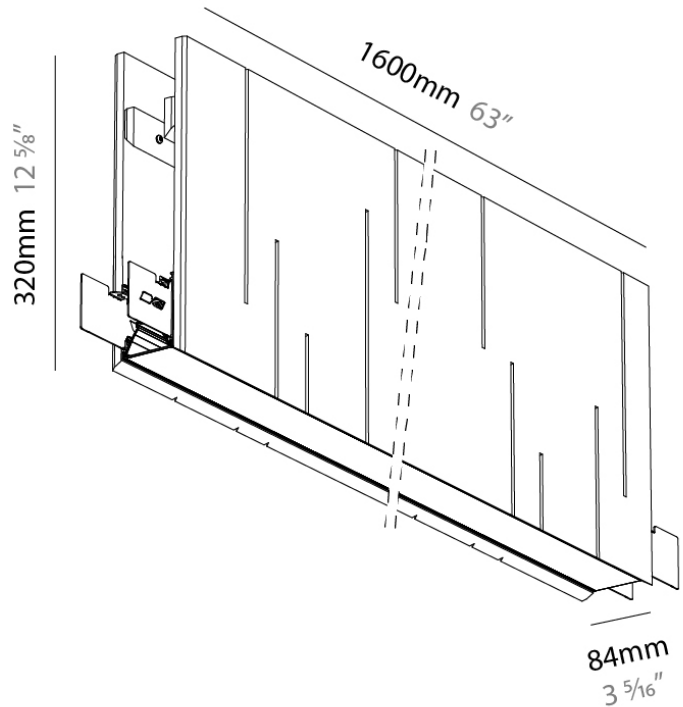

A3UNI-MOD-SUS-SYS COMPONENTS SUSPENSION

A300896-

DESCRIPTION

Unity - Acoustic Suspension, L = 1600mm / 63" - Through Wiring
- LED 16.8W, 2700K / 3000K / 3500K / 4000K, Max. 2140lm, CRI90
- Non-Dimming

GENERAL

Series: Unity
Partner: Prolicht
Division: Architectural
Installation: Suspension
Product Type: Acoustic
Mounting Location: Ceiling
Light Distribution: Direct

PHYSICAL

Shape: Rectangle
Length (mm): 1200
Length (in): 47 1/4
Width (mm): 84
Width (in): 3 1/3
Height (mm): 320
Height (in): 12 5/8
Fixture Finish: BLK
Acoustic Finish: SFW / CYW / SEE / SYN / MTS / PMB / TTN / CYB / STO / DPE / BES / SHB / ARE / ANE / VRD / CRF
Fixture Material: Acoustic
Primary Material: Acoustic

ELECTRICAL

Input Wattage Range: 10 - 19 W
Lamp Type: LED (Zhaga Standard)
Input Wattage (W): 16.8
Dimming: Non-Dimmable
Driver Included: Yes
Driver Location: Integrated
Driver Type: Constant Current - Universal
Driver Class: Class 2
Input Voltage (V): 120 - 277

LED

Delivered Lumen Range: 2000 - 2999 lm
Color Temperature (°K): 2700 / 3000 / 3500 / 4000
Max. Delivered Lumen (lm): 2050 / 2080 / 2103 / 2140
CRI: >90 CRI
Lamp Life (hrs): 50000

RATINGS AND CERTIFICATIONS

Certified By: Certified for North American Standards
IP rating: IP20