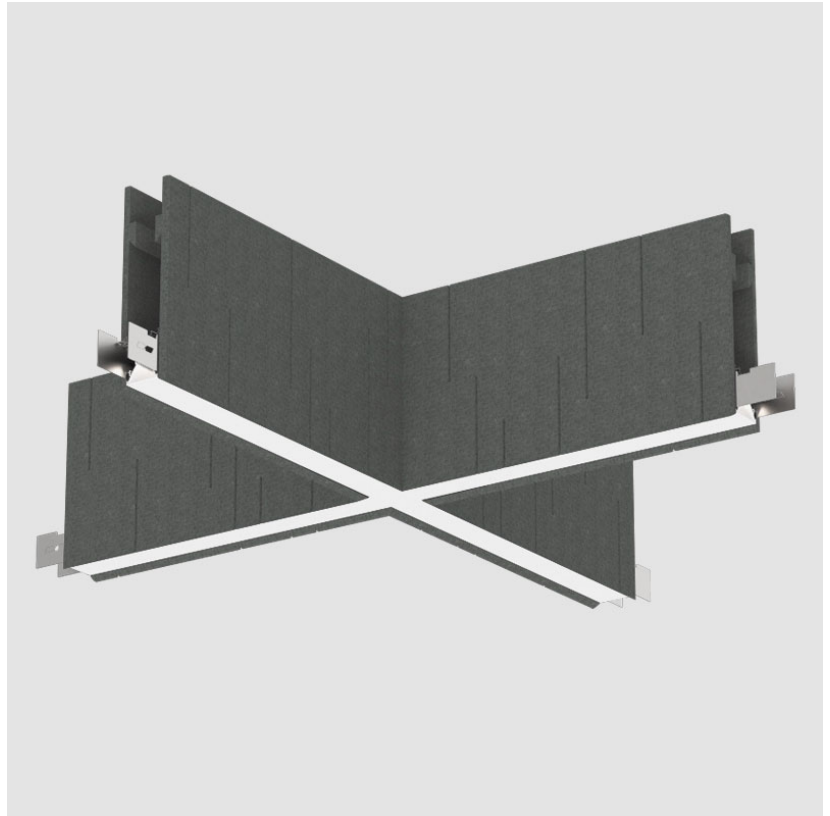

PROJECT	
TYPE	
NOTES	
QUANTITY	
DATE	

A3UNI-MOD-SUS-SYS COMPONENTS SUSPENSION

A300874-

DESCRIPTION

Unity - Acoustic Suspension, X-Shape - Through Wiring - LED
25.2W, 2700K / 3000K / 3500K / 4000K, Max. 3724lm, CRI90

GENERAL

Series: Unity
Partner: Prolicht
Division: Architectural
Installation: Suspension
Product Type: Acoustic
Mounting Location: Ceiling
Light Distribution: Direct

PHYSICAL

Shape: Rectangle
Length (mm): 1260
Length (in): 49 ⁵/₈
Width (mm): 1260
Width (in): 49 ⁵/₈
Height (mm): 320
Height (in): 12 ⁵/₈
Holder Finish: BLK
Acoustic Finish: SFW / CYW / SEE / SYN / MTS / PMB / TTN / CYB / STO / DPE / BES / SHB / ARE / ANE / VRD / CRF
Fixture Material: Acoustic
Primary Material: Acoustic

ELECTRICAL

Input Wattage Range: 20 - 29 W
Lamp Type: LED (Zhaga Standard)
Input Wattage (W): 25.2
Dimming: Non-Dimmable
Driver Included: Yes
Driver Location: Integrated
Driver Type: Constant Current - Universal
Driver Class: Class 2
Input Voltage (V): 120 - 277

LED

Delivered Lumen Range: 3000 - 4999 lm
Color Temperature (°K): 2700 / 3000 / 3500 / 4000
Max. Delivered Lumen (lm): 3567 / 3619 / 3654 / 3724
CRI: >90 CRI
Lamp Life (hrs): 50000

RATINGS AND CERTIFICATIONS

Certified By: Certified for North American Standards
IP rating: IP20