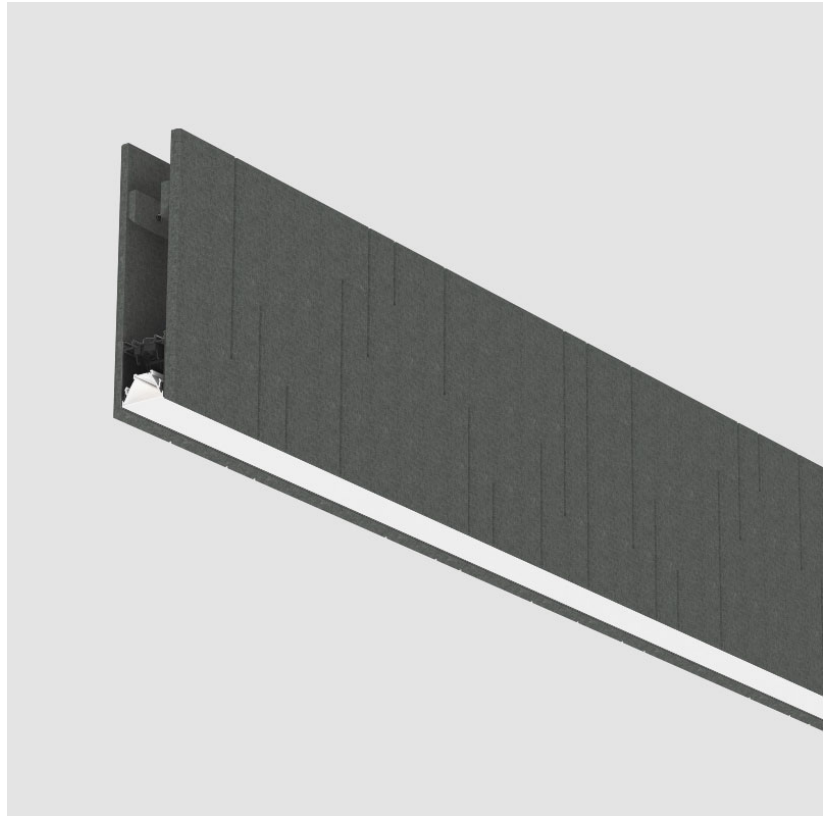

PROJECT	
TYPE	
NOTES	
QUANTITY	
DATE	

A3UNI-MOD-SUS-SYS COMPONENTS SUSPENSION

A300840-

DESCRIPTION

Unity - Acoustic Suspension, L = 2400mm / 94 1/2" - No Through Wiring - LED 51.6W, Tunable White (2700K-6500K), Max. 7249lm, CRI90

GENERAL

Series: Unity
Partner: Prolicht
Division: Architectural
Installation: Suspension
Product Type: Acoustic
Mounting Location: Ceiling
Light Distribution: Direct

PHYSICAL

Shape: Rectangle
Length (mm): 2400
Length (in): 94 1/2
Width (mm): 84
Width (in): 3 1/3
Height (mm): 320
Height (in): 12 5/8
Fixture Finish: BLK
Acoustic Finish: SFW / CYW / SEE / SYN / MTS / PMB / TTN / CYB / STO / DPE / BES / SHB / ARE / ANE / VRD / CRF
Fixture Material: Acoustic
Primary Material: Acoustic

ELECTRICAL

Input Wattage Range: 50 - 79 W
Lamp Type: LED (Zhaga Standard)
Input Wattage (W): 51.6
Dimming: Dali Dimming / Matter
Driver Included: Yes
Driver Location: Integrated
Driver Type: Constant Current - Universal
Driver Class: Class 2
Input Voltage (V): 120 - 277

LED

Delivered Lumen Range: 5000 - 9999 lm
Color Temperature (°K): 2700-6500 Tunable White
Max. Delivered Lumen (lm): 5314 - 7249
CRI: >90 CRI
Lamp Life (hrs): 50000

RATINGS AND CERTIFICATIONS

Certified By: Certified for North American Standards
IP rating: IP20