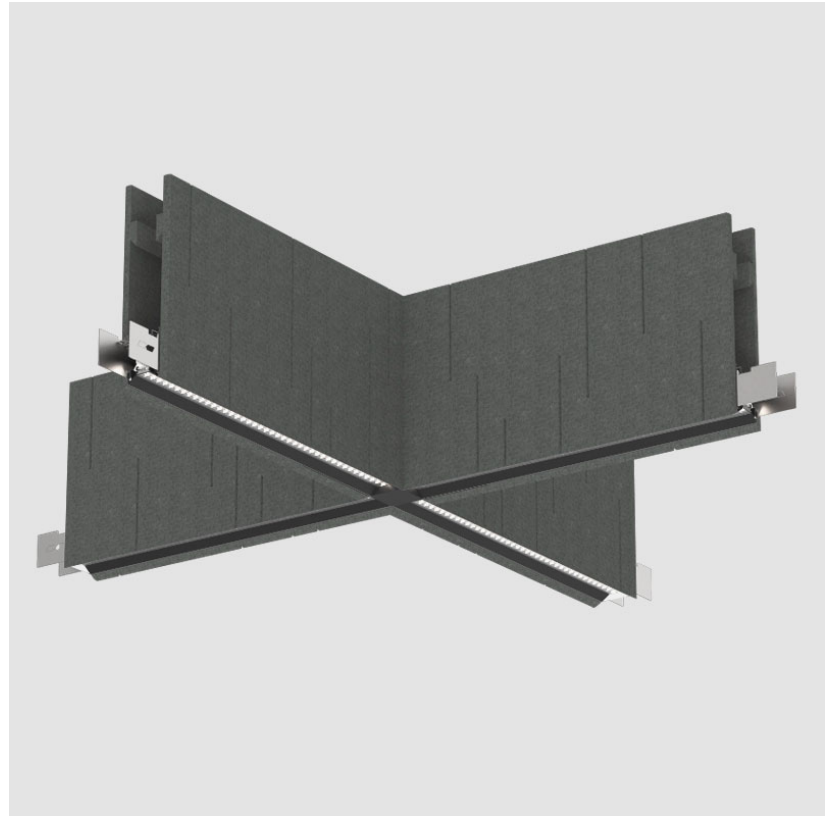

A3UNI-MOD-SUS-SYS COMPONENTS SUSPENSION

A300875-

DESCRIPTION

Unity - Acoustic Suspension, X-Shape - Through Wiring - LED
25.2W, 2700K / 3000K / 3500K / 4000K, Max. 3612lm, CRI90 -
Raster Diffuser

GENERAL

Series: Unity
Partner: Prolicht
Division: Architectural
Installation: Suspension
Product Type: Acoustic
Mounting Location: Ceiling
Light Distribution: Direct

PHYSICAL

Shape: Rectangle
Length (mm): 1260
Length (in): 49 ³/₈
Width (mm): 1260
Width (in): 49 ³/₈
Height (mm): 320
Height (in): 12 ⁵/₈
Diffuser: Raster
Fixture Finish: BLK
Acoustic Finish: SFW / CYW / SEE / SYN / MTS / PMB / TTN / CYB / STO /
DPE / BES / SHB / ARE / ANE / VRD / CRF
Fixture Material: Acoustic
Primary Material: Acoustic

ELECTRICAL

Input Wattage Range: 20 - 29 W
Lamp Type: LED (Zhaga Standard)
Input Wattage (W): 25.2
Dimming: Non-Dimmable
Driver Included: Yes
Driver Location: Integrated
Driver Type: Constant Current - Universal
Driver Class: Class 2
Input Voltage (V): 120 - 277

LED

Delivered Lumen Range: 3000 - 4999 lm
Color Temperature (°K): 2700 / 3000 / 3500 / 4000
Max. Delivered Lumen (lm): 3460 / 3510 / 3544 / 3612
CRI: >90 CRI
Lamp Life (hrs): 50000

RATINGS AND CERTIFICATIONS

Certified By: Certified for North American Standards
IP rating: IP20