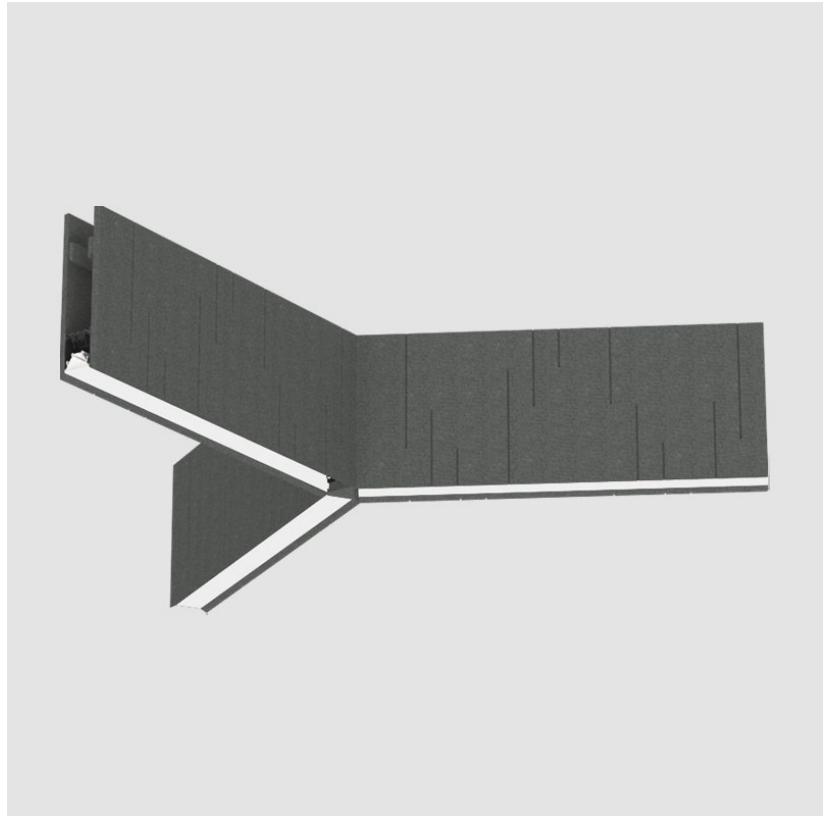

A3UNI-MOD-SUS-SYS COMPONENTS SUSPENSION

A300812-

DESCRIPTION

Unity - Acoustic Suspension, Y-Shape - No Through Wiring - LED 51.6W, Tunable White (2700K-6500K), Max. 6493lm, CRI90

GENERAL

Series: Unity _____
Partner: Prolight _____
Division: Architectural _____
Installation: Suspension _____
Product Type: Acoustic _____
Mounting Location: Ceiling _____
Light Distribution: Direct _____

PHYSICAL

Shape: Rectangle _____
Length (mm): 1490 _____
Length (in): 58 ⁷/₅ _____
Width (mm): 1290 _____
Width (in): 50 ⁷/₆ _____
Height (mm): 320 _____
Height (in): 12 ³/₅ _____
Fixture Finish: BLK _____
Acoustic Finish: SFW / CYW / SEE / SYN / MTS / PMB / TTN / CYB / STO / DPE / BES / SHB / ARE / ANE / VRD / CRF _____
Fixture Material: Acoustic _____
Primary Material: Acoustic _____

ELECTRICAL

Input Wattage Range: 30 - 49 W _____
Lamp Type: LED (Zhaga Standard) _____
Input Wattage (W): 38.7 _____
Dimming: Non-Dimming / 0-10V Dimming / Matter Dimming _____
Driver Included: Yes _____
Driver Location: Integrated _____
Driver Type: Constant Current - Universal _____
Driver Class: Class 2 _____
Input Voltage (V): 120 - 277 _____

LED

Delivered Lumen Range: 5000 - 9999 lm _____
Color Temperature (°K): 2700-5000 Tunable White _____
Max. Delivered Lumen (lm): 5148-5273 _____
CRI: >90 CRI _____
Lamp Life (hrs): 50000 _____

RATINGS AND CERTIFICATIONS

Certified By: Certified for North American Standards _____
IP rating: IP20 _____