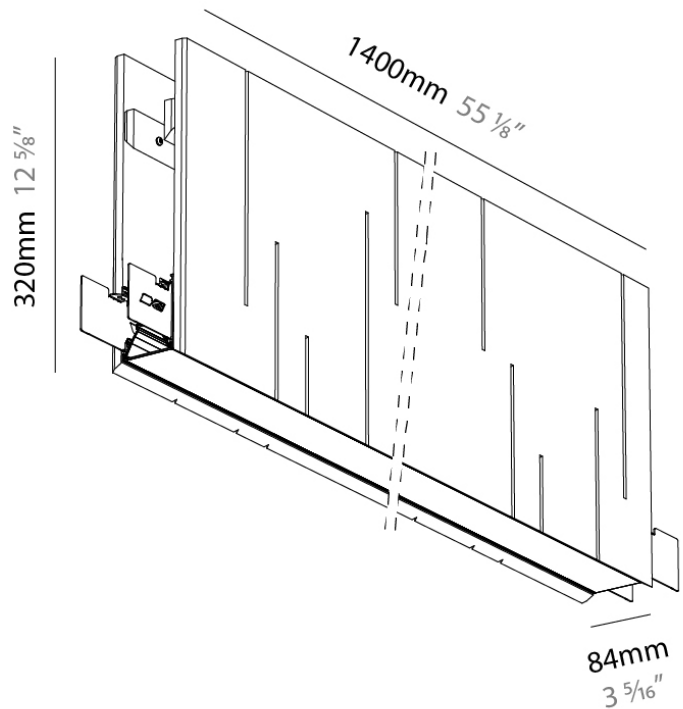

PROJECT	
TYPE	
NOTES	
QUANTITY	
DATE	

A3UNI-MOD-SUS-SYS COMPONENTS SUSPENSION

A300895-

DESCRIPTION

Unity - Acoustic Suspension, L = 1400mm / 55 1/8" - Through Wiring - LED 14.7W, 2700K / 3000K / 3500K / 4000K, Max. 1876lm, CRI90 - Non-Dimming

GENERAL

Series: Unity
Partner: Prolicht
Division: Architectural
Installation: Suspension
Product Type: Acoustic
Mounting Location: Ceiling
Light Distribution: Direct

PHYSICAL

Shape: Rectangle
Length (mm): 1200
Length (in): 47 1/4
Width (mm): 84
Width (in): 3 1/3
Height (mm): 320
Height (in): 12 5/8
Fixture Finish: BLK
Acoustic Finish: SFW / CYW / SEE / SYN / MTS / PMB / TTN / CYB / STO / DPE / BES / SHB / ARE / ANE / VRD / CRF
Fixture Material: Acoustic
Primary Material: Acoustic

ELECTRICAL

Input Wattage Range: 10 - 19 W
Lamp Type: LED (Zhaga Standard)
Input Wattage (W): 14.7
Dimming: Non-Dimmable
Driver Included: Yes
Driver Location: Integrated
Driver Type: Constant Current - Universal
Driver Class: Class 2
Input Voltage (V): 120 - 277

LED

Delivered Lumen Range: 1000 - 1999 lm
Color Temperature (°K): 2700 / 3000 / 3500 / 4000
Max. Delivered Lumen (lm): 1797 / 1823 / 1842 / 1876
CRI: >90 CRI
Lamp Life (hrs): 50000

RATINGS AND CERTIFICATIONS

Certified By: Certified for North American Standards
IP rating: IP20