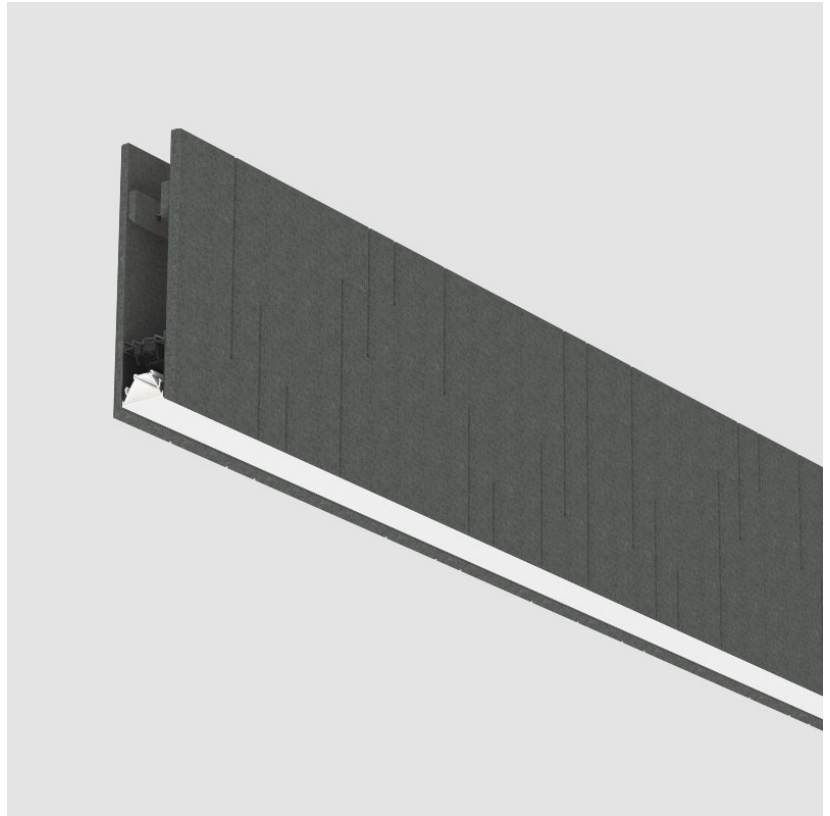

A3UNI-MOD-SUS-SYS COMPONENTS SUSPENSION

A300831-

DESCRIPTION

Unity - Acoustic Suspension, L = 1600mm / 63" - No Through Wiring - LED 34.4W, 2700K / 3000K / 3500K / 4000K, Max. 4258lm, CRI90

GENERAL

Series: Unity
Partner: Prolicht
Division: Architectural
Installation: Suspension
Product Type: Acoustic
Mounting Location: Ceiling
Light Distribution: Direct

PHYSICAL

Shape: Rectangle
Length (mm): 1600
Length (in): 63
Width (mm): 84
Width (in): 3 1/4
Height (mm): 320
Height (in): 12 5/8
Fixture Finish: BLK
Acoustic Finish: SFW / CYW / SEE / SYN / MTS / PMB / TTN / CYB / STO / DPE / BES / SHB / ARE / ANE / VRD / CRF
Fixture Material: Acoustic
Primary Material: Acoustic

ELECTRICAL

Input Wattage Range: 30 - 49 W
Lamp Type: LED (Zhaga Standard)
Input Wattage (W): 34.4
Dimming: Non-Dimming / 0-10V Dimming / Matter Dimming
Driver Included: Yes
Driver Location: Integrated
Driver Type: Constant Current - Universal
Driver Class: Class 2
Input Voltage (V): 120 - 277

LED

Delivered Lumen Range: 3000 - 4999 lm
Color Temperature (°K): 2700 / 3000 / 3500 / 4000
Max. Delivered Lumen (lm): 4079 / 4138 / 4183 / 4258
CRI: >90 CRI
Lamp Life (hrs): 50000

RATINGS AND CERTIFICATIONS

Certified By: Certified for North American Standards
IP rating: IP20