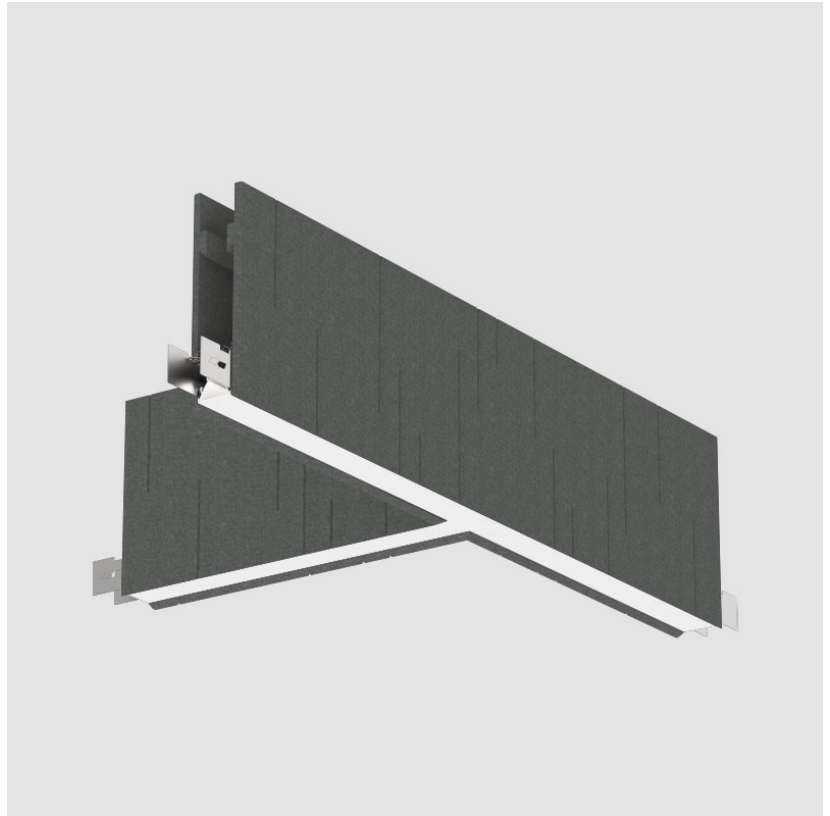

PROJECT	
TYPE	
NOTES	
QUANTITY	
DATE	

A3UNI-MOD-SUS-SYS COMPONENTS SUSPENSION

A300906-

DESCRIPTION

Unity - Acoustic Suspension, T-Shape - Through Wiring - LED
38.7W, Tunable White (2700K-6500K), Max. 5437lm, CRI90

GENERAL

Series: Unity
Partner: Prolight
Division: Architectural
Installation: Suspension
Product Type: Acoustic
Mounting Location: Ceiling
Light Distribution: Direct

PHYSICAL

Shape: Rectangle
Length (mm): 1260
Length (in): 49 ³/₈
Width (mm): 660
Width (in): 26
Height (mm): 320
Height (in): 12 ⁵/₈
Fixture Finish: BLK
Acoustic Finish: SFW / CYW / SEE / SYN / MTS / PMB / TTN / CYB / STO / DPE / BES / SHB / ARE / ANE / VRD / CRF
Fixture Material: Acoustic
Primary Material: Acoustic

ELECTRICAL

Input Wattage Range: 30 - 49 W
Lamp Type: LED (Zhaga Standard)
Input Wattage (W): 38.7
Dimming: Non-Dimming / 0-10V Dimming / Matter Dimming
Driver Included: Yes
Driver Location: Integrated
Driver Type: Constant Current - Universal
Driver Class: Class 2
Input Voltage (V): 120 - 277

LED

Delivered Lumen Range: 5000 - 9999 lm
Color Temperature (°K): 2700-5000 Tunable White
Max. Delivered Lumen (lm): 5148-5273
CRI: >90 CRI
Lamp Life (hrs): 50000

RATINGS AND CERTIFICATIONS

Certified By: Certified for North American Standards
IP rating: IP20