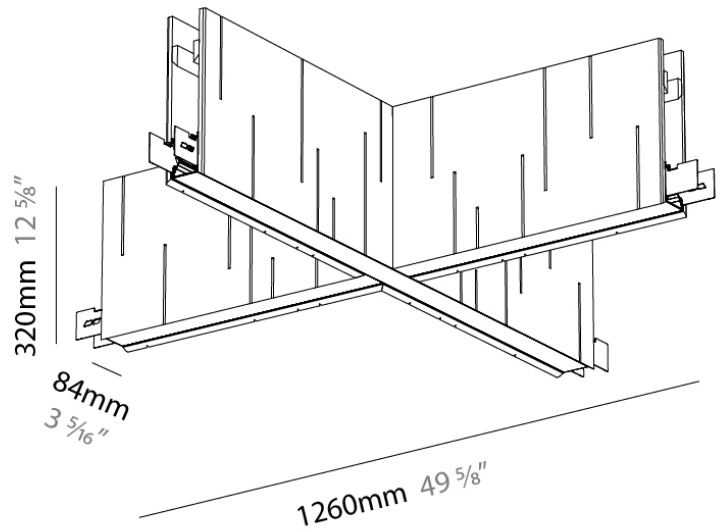

PROJECT	
TYPE	
NOTES	
QUANTITY	
DATE	

A3UNI-MOD-SUS-SYS COMPONENTS SUSPENSION

A300874-

DESCRIPTION

Unity - Acoustic Suspension, X-Shape - Through Wiring - LED
25.2W, 2700K / 3000K / 3500K / 4000K, Max. 3724lm, CRI90

GENERAL

Series: Unity
Partner: Prolicht
Division: Architectural
Installation: Suspension
Product Type: Acoustic
Mounting Location: Ceiling
Light Distribution: Direct

PHYSICAL

Shape: Rectangle
Length (mm): 1260
Length (in): 49 ⁵/₈
Width (mm): 1260
Width (in): 49 ⁵/₈
Height (mm): 320
Height (in): 12 ⁵/₈
Holder Finish: BLK
Acoustic Finish: SFW / CYW / SEE / SYN / MTS / PMB / TTN / CYB / STO / DPE / BES / SHB / ARE / ANE / VRD / CRF
Fixture Material: Acoustic
Primary Material: Acoustic

ELECTRICAL

Input Wattage Range: 20 - 29 W
Lamp Type: LED (Zhaga Standard)
Input Wattage (W): 25.2
Dimming: Non-Dimmable
Driver Included: Yes
Driver Location: Integrated
Driver Type: Constant Current - Universal
Driver Class: Class 2
Input Voltage (V): 120 - 277

LED

Delivered Lumen Range: 3000 - 4999 lm
Color Temperature (°K): 2700 / 3000 / 3500 / 4000
Max. Delivered Lumen (lm): 3567 / 3619 / 3654 / 3724
CRI: >90 CRI
Lamp Life (hrs): 50000

RATINGS AND CERTIFICATIONS

Certified By: Certified for North American Standards
IP rating: IP20