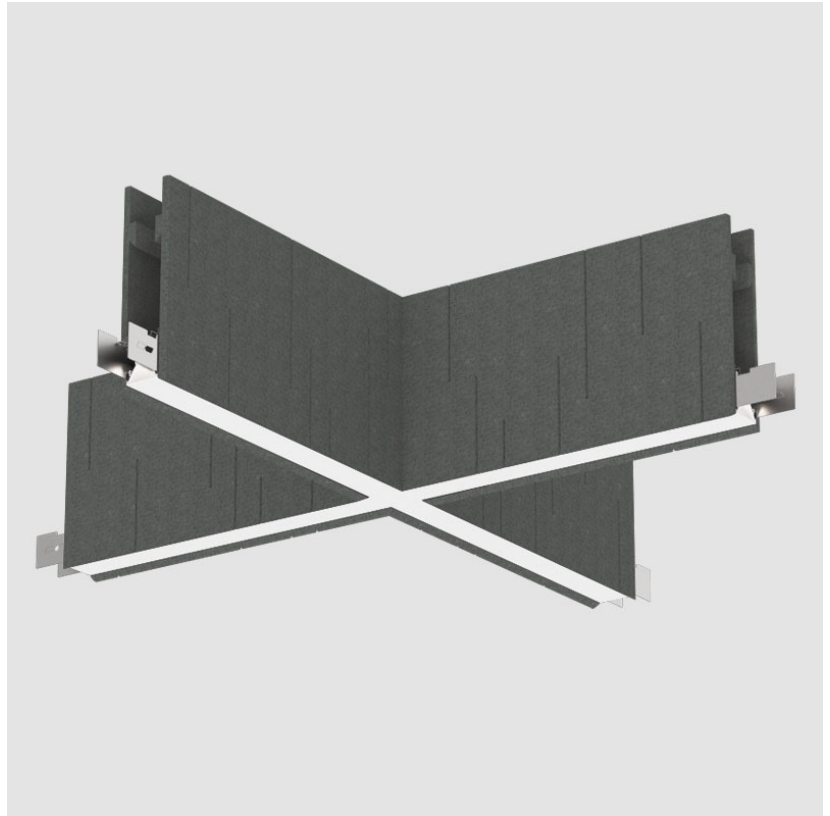

PROJECT	
TYPE	
NOTES	
QUANTITY	
DATE	

A3UNI-MOD-SUS-SYS COMPONENTS SUSPENSION

A300754-

DESCRIPTION

Unity - Acoustic Suspension, X-Shape - Through Wiring - LED
51.6W, Tunable White (2700K-6500K), Max. 7249lm, CRI90

GENERAL

Series: Unity
Partner: Prolicht
Division: Architectural
Installation: Suspension
Product Type: Acoustic
Mounting Location: Ceiling
Light Distribution: Direct

PHYSICAL

Shape: Rectangle
Length (mm): 1260
Length (in): 49 ³/₈
Width (mm): 1260
Width (in): 49 ³/₈
Height (mm): 320
Height (in): 12 ⁵/₈
Fixture Finish: BLK
Acoustic Finish: SFW / CYW / SEE / SYN / MTS / PMB / TTN / CYB / STO / DPE / BES / SHB / ARE / ANE / VRD / CRF
Fixture Material: Acoustic
Primary Material: Acoustic

ELECTRICAL

Input Wattage Range: 50 - 79 W
Lamp Type: LED (Zhaga Standard)
Input Wattage (W): 51.6
Dimming: Non-Dimming / 0-10V Dimming / Matter Dimming
Driver Included: Yes
Driver Location: Integrated
Driver Type: Constant Current - Universal
Driver Class: Class 2
Input Voltage (V): 120 - 277

LED

Delivered Lumen Range: 5000 - 9999 lm
Color Temperature (°K): 2700 / 3000 / 3500 / 4000
Max. Delivered Lumen (lm): 7077 / 7180 / 7249 / 7387
CRI: >90 CRI
Lamp Life (hrs): 50000

RATINGS AND CERTIFICATIONS

Certified By: Certified for North American Standards
IP rating: IP20