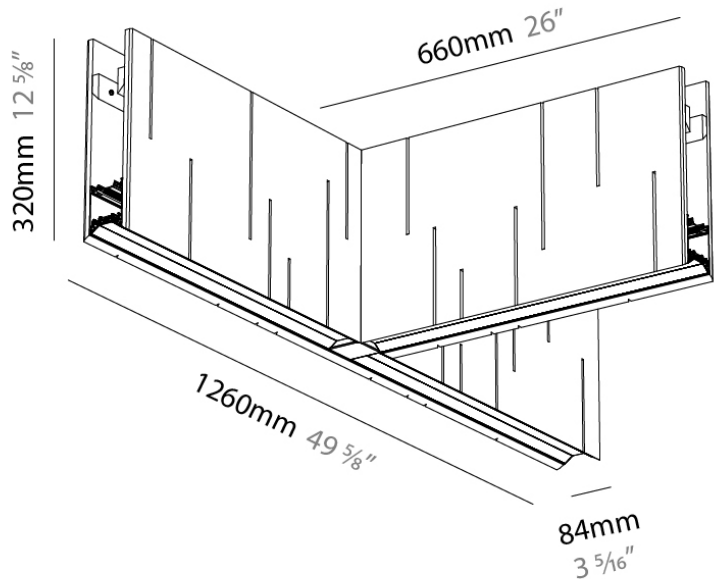

PROJECT	
TYPE	
NOTES	
QUANTITY	
DATE	

A3UNI-MOD-SUS-SYS COMPONENTS SUSPENSION

A300870-

DESCRIPTION

Unity - Acoustic Suspension, T-Shape - No Through Wiring - LED 18.8W, 2700K / 3000K / 3500K / 4000K, Max. 2709lm, CRI90 - Non-Dimming - Raster Diffuser

GENERAL

Series: Unity
Partner: Prolight
Division: Architectural
Installation: Suspension
Product Type: Acoustic
Mounting Location: Ceiling
Light Distribution: Direct

PHYSICAL

Shape: Rectangle
Length (mm): 1260
Length (in): 49 3/5
Width (mm): 660
Width (in): 26
Height (mm): 320
Height (in): 12 5/8
Diffuser: Raster
Fixture Finish: BLK
Acoustic Finish: SFW / CYW / SEE / SYN / MTS / PMB / TTN / CYB / STO / DPE / BES / SHB / ARE / ANE / VRD / CRF
Fixture Material: Acoustic
Primary Material: Acoustic

ELECTRICAL

Input Wattage Range: 10 - 19 W
Lamp Type: LED (Zhaga Standard)
Input Wattage (W): 18.8
Dimming: Non-Dimmable
Driver Included: Yes
Driver Location: Integrated
Driver Type: Constant Current - Universal
Driver Class: Class 2
Input Voltage (V): 120 - 277

LED

Delivered Lumen Range: 2000 - 3999 lm
Color Temperature (°K): 2700 / 3000 / 3500 / 4000
Max. Delivered Lumen (lm): 2595 / 2633 / 2658 / 2709
CRI: >90 CRI
Lamp Life (hrs): 50000

RATINGS AND CERTIFICATIONS

Certified By: Certified for North American Standards
IP rating: IP20