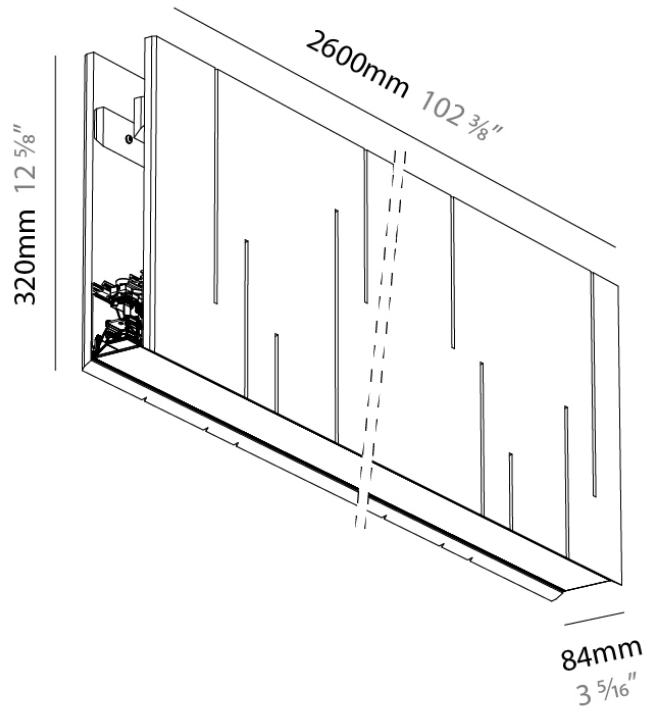

A3UNI-MOD-SUS-SYS COMPONENTS SUSPENSION

A300842-

DESCRIPTION

Unity - Acoustic Suspension, L = 2600mm / 102 1/3" - No Through Wiring - LED 55.9W, Tunable White (2700K-6500K), Max. 7853lm, CRI90

GENERAL

Series: Unity
Partner: Prolicht
Division: Architectural
Installation: Suspension
Product Type: Acoustic
Mounting Location: Ceiling
Light Distribution: Direct

PHYSICAL

Shape: Rectangle
Length (mm): 2600
Length (in): 102 1/3
Width (mm): 84
Width (in): 3 1/3
Height (mm): 320
Height (in): 12 5/8
Fixture Finish: BLK
Acoustic Finish: SFW / CYW / SEE / SYN / MTS / PMB / TTN / CYB / STO / DPE / BES / SHB / ARE / ANE / VRD / CRF
Fixture Material: Acoustic
Primary Material: Acoustic

ELECTRICAL

Input Wattage Range: 50 - 79 W
Lamp Type: LED (Zhaga Standard)
Input Wattage (W): 55.9
Dimming: Dali Dimming / Matter
Driver Included: Yes
Driver Location: Integrated
Driver Type: Constant Current - Universal
Driver Class: Class 2
Input Voltage (V): 120 - 277

LED

Delivered Lumen Range: 5000 - 9999 lm
Color Temperature (°K): 2700-6500 Tunable White
Max. Delivered Lumen (lm): 5754 - 7853
CRI: >90 CRI
Lamp Life (hrs): 50000

RATINGS AND CERTIFICATIONS

Certified By: Certified for North American Standards
IP rating: IP20