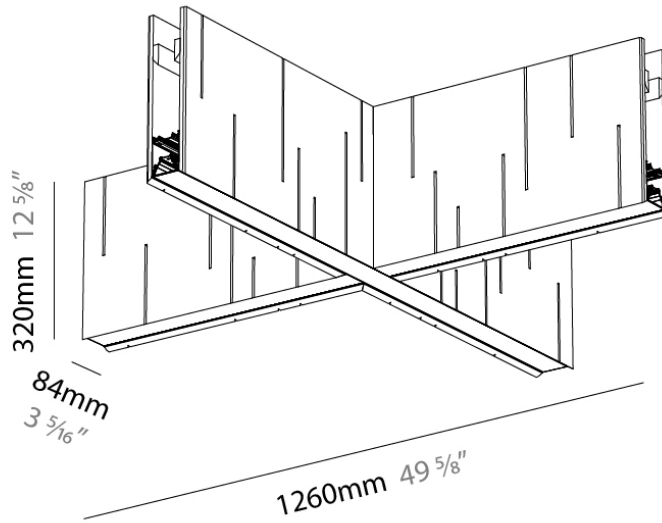

PROJECT	
TYPE	
NOTES	
QUANTITY	
DATE	

A3UNI-MOD-SUS-SYS COMPONENTS SUSPENSION

A300867-

DESCRIPTION

Unity - Acoustic Suspension, X-Shape - No Through Wiring - LED
25.2W, 2700K / 3000K / 3500K / 4000K, Max. 3724lm, CRI90

GENERAL

Series: Unity
Partner: Prolicht
Division: Architectural
Installation: Suspension
Product Type: Acoustic
Mounting Location: Ceiling
Light Distribution: Direct

PHYSICAL

Shape: Rectangle
Length (mm): 1260
Length (in): 49 ⁵/₈
Width (mm): 1260
Width (in): 49 ⁵/₈
Height (mm): 320
Height (in): 12 ⁵/₈
Holder Finish: BLK
Acoustic Finish: SFW / CYW / SEE / SYN / MTS / PMB / TTN / CYB / STO / DPE / BES / SHB / ARE / ANE / VRD / CRF
Fixture Material: Acoustic
Primary Material: Acoustic

ELECTRICAL

Input Wattage Range: 20 - 29 W
Lamp Type: LED (Zhaga Standard)
Input Wattage (W): 25.2
Dimming: Non-Dimmable
Driver Included: Yes
Driver Location: Integrated
Driver Type: Constant Current - Universal
Driver Class: Class 2
Input Voltage (V): 120 - 277

LED

Delivered Lumen Range: 3000 - 4999 lm
Color Temperature (°K): 2700 / 3000 / 3500 / 4000
Max. Delivered Lumen (lm): 3567 / 3619 / 3654 / 3724
CRI: >90 CRI
Lamp Life (hrs): 50000

RATINGS AND CERTIFICATIONS

Certified By: Certified for North American Standards
IP rating: IP20