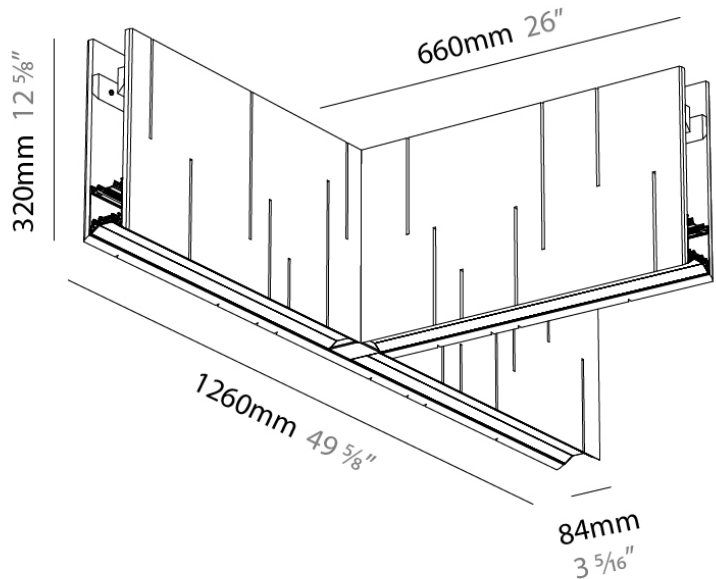

PROJECT	
TYPE	
NOTES	
QUANTITY	
DATE	

A3UNI-MOD-SUS-SYS COMPONENTS SUSPENSION

A300907-

DESCRIPTION

Unity - Acoustic Suspension, T-Shape - No Through Wiring - LED
38.7W, 2700K / 3000K / 3500K / 4000K, Max. 5374lm, CRI90 -
Raster Diffuser

GENERAL

Series: Unity
Partner: Prolicht
Division: Architectural
Installation: Suspension
Product Type: Acoustic
Mounting Location: Ceiling
Light Distribution: Direct

PHYSICAL

Shape: Rectangle
Length (mm): 1260
Length (in): 49 3/5
Width (mm): 660
Width (in): 26
Height (mm): 320
Height (in): 12 5/8
Diffuser: Raster
Fixture Finish: BLK
Acoustic Finish: SFW / CYW / SEE / SYN / MTS / PMB / TTN / CYB / STO
/ DPE / BES / SHB / ARE / ANE / VRD / CRF
Fixture Material: Acoustic
Primary Material: Acoustic

ELECTRICAL

Input Wattage Range: 50 - 79 W
Lamp Type: LED (Zhaga Standard)
Input Wattage (W): 38.7
Dimming: Non-Dimming / 0-10V Dimming / Matter Dimming
Driver Included: Yes
Driver Location: Integrated
Driver Type: Constant Current - Universal
Driver Class: Class 2
Input Voltage (V): 120 - 277

LED

Delivered Lumen Range: 5000 - 9999 lm
Color Temperature (°K): 2700 / 3000 / 3500 / 4000
Max. Delivered Lumen (lm): 5148 / 5223 / 5273 / 5374
CRI: >90 CRI
Lamp Life (hrs): 50000

RATINGS AND CERTIFICATIONS

Certified By: Certified for North American Standards
IP rating: IP20