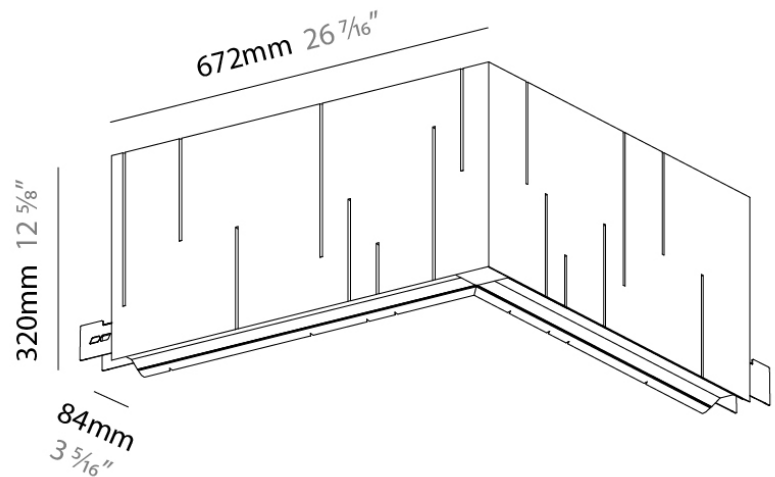

PROJECT	
TYPE	
NOTES	
QUANTITY	
DATE	

A3UNI-MOD-SUS-SYS COMPONENTS SUSPENSION

A300879-

DESCRIPTION

Unity - Acoustic Suspension, L-Shape - Through Wiring - LED
12.6W, 2700K / 3000K / 3500K / 4000K, Max. 1806lm, CRI90 - Non-Dimming - Raster Diffuser

GENERAL

Series: Unity
Partner: Prolicht
Division: Architectural
Installation: Suspension
Product Type: Acoustic
Mounting Location: Ceiling
Light Distribution: Direct

PHYSICAL

Shape: Rectangle
Length (mm): 1260
Length (in): 49 ³/₅
Width (mm): 1260
Width (in): 49 ³/₅
Height (mm): 320
Height (in): 12 ⁵/₈
Diffuser: Raster
Fixture Finish: BLK
Acoustic Finish: SFW / CYW / SEE / SYN / MTS / PMB / TTN / CYB / STO / DPE / BES / SHB / ARE / ANE / VRD / CRF
Fixture Material: Acoustic
Primary Material: Acoustic

ELECTRICAL

Input Wattage Range: 10 - 19 W
Lamp Type: LED (Zhaga Standard)
Input Wattage (W): 12.5
Dimming: Non-Dimmable
Driver Included: Yes
Driver Location: Integrated
Driver Type: Constant Current - Universal
Driver Class: Class 2
Input Voltage (V): 120 - 277

LED

Delivered Lumen Range: 1000 - 1999 lm
Color Temperature (°K): 2700 / 3000 / 3500 / 4000
Max. Delivered Lumen (lm): 1730 / 1755 / 1772 / 1806
CRI: >90 CRI
Lamp Life (hrs): 50000

RATINGS AND CERTIFICATIONS

Certified By: Certified for North American Standards
IP rating: IP20