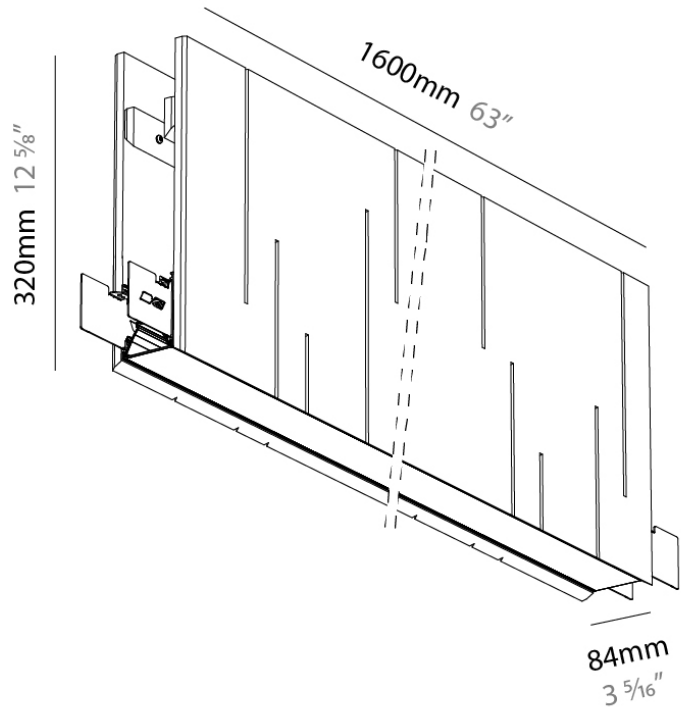

A3UNI-MOD-SUS-SYS COMPONENTS SUSPENSION

A300854-

DESCRIPTION

Unity - Acoustic Suspension, L = 1600mm / 63" - Through Wiring
- LED 34.4W, Tunable White (2700K-6500K), Max. 4833lm, CRI90

GENERAL

Series: Unity
Partner: Prolicht
Division: Architectural
Installation: Suspension
Product Type: Acoustic
Mounting Location: Ceiling
Light Distribution: Direct

PHYSICAL

Shape: Rectangle
Length (mm): 1600
Length (in): 63
Width (mm): 84
Width (in): 3 1/3
Height (mm): 320
Height (in): 12 3/5
Fixture Finish: BLK
Acoustic Finish: SFW / CYW / SEE / SYN / MTS / PMB / TTN / CYB / STO / DPE / BES / SHB / ARE / ANE / VRD / CRF
Fixture Material: Acoustic
Primary Material: Acoustic

ELECTRICAL

Input Wattage Range: 30 - 49 W
Lamp Type: LED (Zhaga Standard)
Input Wattage (W): 34.4
Dimming: Dali Dimming / Matter
Driver Included: Yes
Driver Location: Integrated
Driver Type: Constant Current - Universal
Driver Class: Class 2
Input Voltage (V): 120 - 277

LED

Delivered Lumen Range: 3000 - 4999 lm
Color Temperature (°K): 2700-6500 Tunable White
Max. Delivered Lumen (lm): 3538 - 4833
CRI: >90 CRI
Lamp Life (hrs): 50000

RATINGS AND CERTIFICATIONS

Certified By: Certified for North American Standards
IP rating: IP20