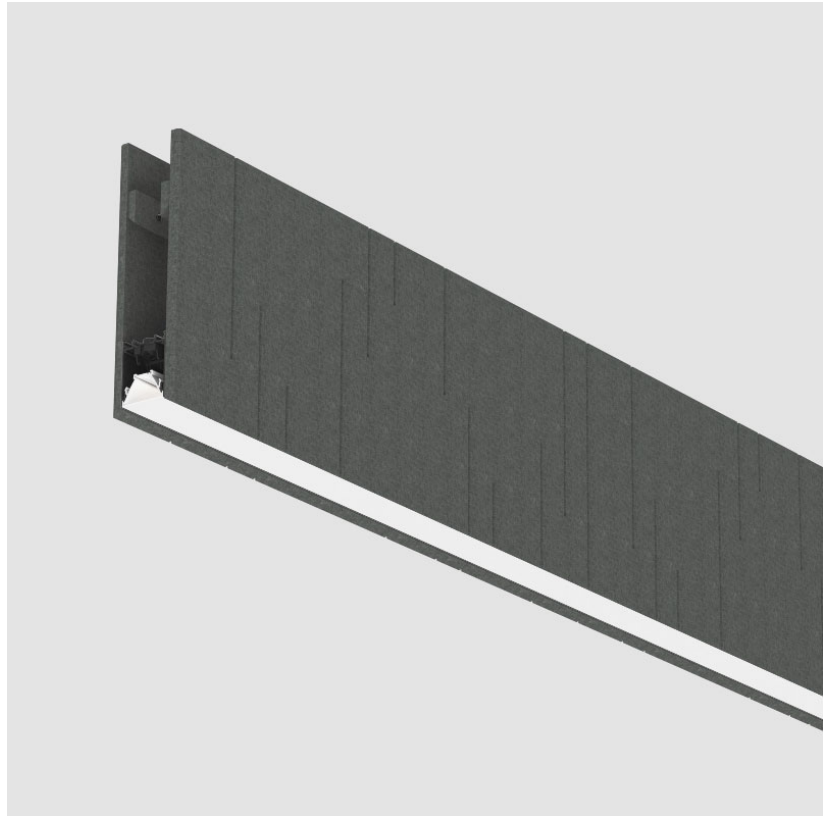

A3UNI-MOD-SUS-SYS COMPONENTS SUSPENSION

A300838-

DESCRIPTION

Unity - Acoustic Suspension, L = 2200mm / 78 3/4" - No Through Wiring - LED 47.3W, Tunable White (2700K-6500K), Max. 6645lm, CRI90

GENERAL

Series: Unity
Partner: Prolicht
Division: Architectural
Installation: Suspension
Product Type: Acoustic
Mounting Location: Ceiling
Light Distribution: Direct

PHYSICAL

Shape: Rectangle
Length (mm): 2200
Length (in): 86 3/5
Width (mm): 84
Width (in): 3 1/3
Height (mm): 320
Height (in): 12 5/8
Fixture Finish: BLK
Acoustic Finish: SFW / CYW / SEE / SYN / MTS / PMB / TTN / CYB / STO / DPE / BES / SHB / ARE / ANE / VRD / CRF
Fixture Material: Acoustic
Primary Material: Acoustic

ELECTRICAL

Input Wattage Range: 30 - 49 W
Lamp Type: LED (Zhaga Standard)
Input Wattage (W): 47.3
Dimming: Dali Dimming / Matter
Driver Included: Yes
Driver Location: Integrated
Driver Type: Constant Current - Universal
Driver Class: Class 2
Input Voltage (V): 120 - 277

LED

Delivered Lumen Range: 5000 - 9999 lm
Color Temperature (°K): 2700-6500 Tunable White
Max. Delivered Lumen (lm): 4866 - 6645
CRI: >90 CRI
Lamp Life (hrs): 50000

RATINGS AND CERTIFICATIONS

Certified By: Certified for North American Standards
IP rating: IP20