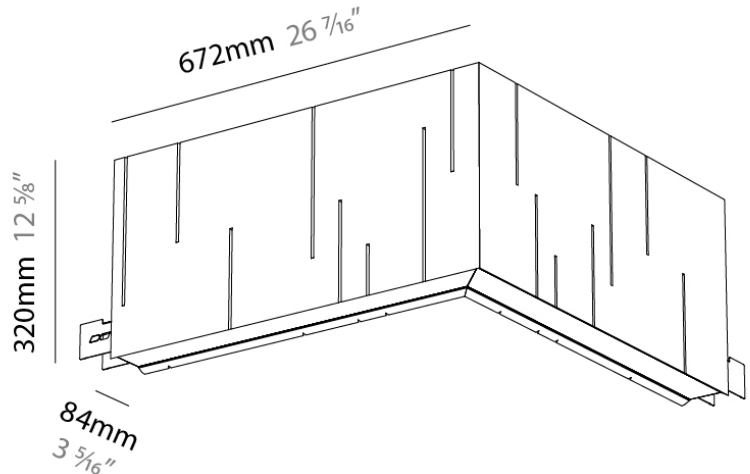

PROJECT	
TYPE	
NOTES	
QUANTITY	
DATE	

A3UNI-MOD-SUS-SYS COMPONENTS SUSPENSION

A300817-

DESCRIPTION

Unity - Acoustic Suspension, L-Shape - Through Wiring - LED
25.8W, 2700K / 3000K / 3500K / 4000K, Max. 3308lm, CRI90

GENERAL

Series: Unity
Partner: Prolicht
Division: Architectural
Installation: Suspension
Product Type: Acoustic
Mounting Location: Ceiling
Light Distribution: Direct

PHYSICAL

Shape: Rectangle
Length (mm): 1260
Length (in): 49 ³/₅
Width (mm): 1260
Width (in): 49 ³/₅
Height (mm): 320
Height (in): 12 ³/₅
Fixture Finish: BLK
Acoustic Finish: SFW / CYW / SEE / SYN / MTS / PMB / TTN / CYB / STO / DPE / BES / SHB / ARE / ANE / VRD / CRF
Fixture Material: Acoustic
Primary Material: Acoustic

ELECTRICAL

Input Wattage Range: 20 - 29 W
Lamp Type: LED (Zhaga Standard)
Input Wattage (W): 25.8
Dimming: Non-Dimming / 0-10V Dimming / Matter Dimming
Driver Included: Yes
Driver Location: Integrated
Driver Type: Constant Current - Universal
Driver Class: Class 2
Input Voltage (V): 120 - 277

LED

Delivered Lumen Range: 3000 - 4999 lm
Color Temperature (°K): 2700 / 3000 / 3500 / 4000
Max. Delivered Lumen (lm): 3169 / 3216 / 3247 / 3308
CRI: >90 CRI
Lamp Life (hrs): 50000

RATINGS AND CERTIFICATIONS

Certified By: Certified for North American Standards
IP rating: IP20