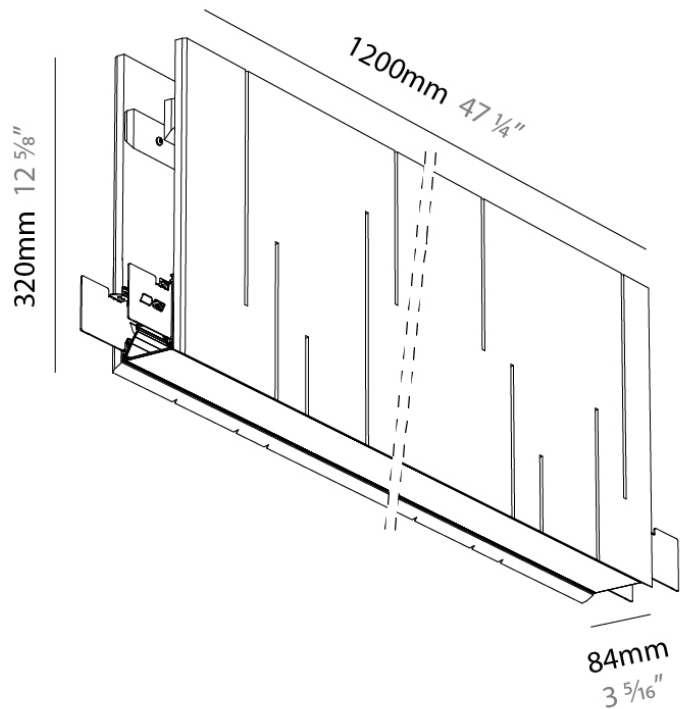

PROJECT	
TYPE	
NOTES	
QUANTITY	
DATE	

A3UNI-MOD-SUS-SYS COMPONENTS SUSPENSION

A300894-

DESCRIPTION

Unity - Acoustic Suspension, L = 1200mm / 47 1/4" - Through Wiring - LED 12.6W, 2700K / 3000K / 3500K / 4000K, Max. 1612lm, CRI90 - Non-Dimming

GENERAL

Series: Unity
Partner: Prolicht
Division: Architectural
Installation: Suspension
Product Type: Acoustic
Mounting Location: Ceiling
Light Distribution: Direct

PHYSICAL

Shape: Rectangle
Length (mm): 1200
Length (in): 47 1/4
Width (mm): 84
Width (in): 3 1/3
Height (mm): 320
Height (in): 12 5/8
Fixture Finish: BLK
Acoustic Finish: SFW / CYW / SEE / SYN / MTS / PMB / TTN / CYB / STO / DPE / BES / SHB / ARE / ANE / VRD / CRF
Fixture Material: Acoustic
Primary Material: Acoustic

ELECTRICAL

Input Wattage Range: 10 - 19 W
Lamp Type: LED (Zhaga Standard)
Input Wattage (W): 12.6
Dimming: Non-Dimmable
Driver Included: Yes
Driver Location: Integrated
Driver Type: Constant Current - Universal
Driver Class: Class 2
Input Voltage (V): 120 - 277

LED

Delivered Lumen Range: 1000 - 1999 lm
Color Temperature (°K): 2700 / 3000 / 3500 / 4000
Max. Delivered Lumen (lm): 1544 / 1566 / 1582 / 1612
CRI: >90 CRI
Lamp Life (hrs): 50000

RATINGS AND CERTIFICATIONS

Certified By: Certified for North American Standards
IP rating: IP20