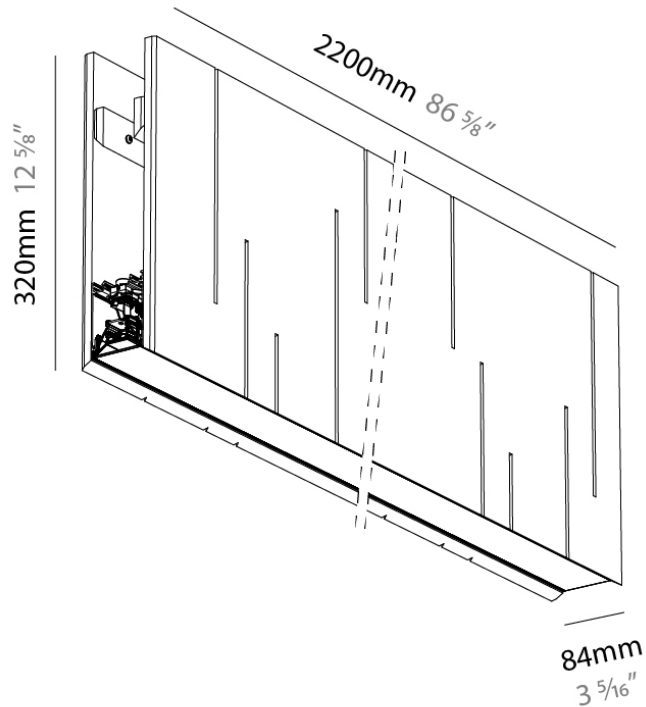

A3UNI-MOD-SUS-SYS COMPONENTS SUSPENSION

A300838-

DESCRIPTION

Unity - Acoustic Suspension, L = 2200mm / 78 3/4" - No Through Wiring - LED 47.3W, Tunable White (2700K-6500K), Max. 6645lm, CRI90

GENERAL

Series: Unity
Partner: Prolicht
Division: Architectural
Installation: Suspension
Product Type: Acoustic
Mounting Location: Ceiling
Light Distribution: Direct

PHYSICAL

Shape: Rectangle
Length (mm): 2200
Length (in): 86 3/5
Width (mm): 84
Width (in): 3 1/3
Height (mm): 320
Height (in): 12 5/8
Fixture Finish: BLK
Acoustic Finish: SFW / CYW / SEE / SYN / MTS / PMB / TTN / CYB / STO / DPE / BES / SHB / ARE / ANE / VRD / CRF
Fixture Material: Acoustic
Primary Material: Acoustic

ELECTRICAL

Input Wattage Range: 30 - 49 W
Lamp Type: LED (Zhaga Standard)
Input Wattage (W): 47.3
Dimming: Dali Dimming / Matter
Driver Included: Yes
Driver Location: Integrated
Driver Type: Constant Current - Universal
Driver Class: Class 2
Input Voltage (V): 120 - 277

LED

Delivered Lumen Range: 5000 - 9999 lm
Color Temperature (°K): 2700-6500 Tunable White
Max. Delivered Lumen (lm): 4866 - 6645
CRI: >90 CRI
Lamp Life (hrs): 50000

RATINGS AND CERTIFICATIONS

Certified By: Certified for North American Standards
IP rating: IP20