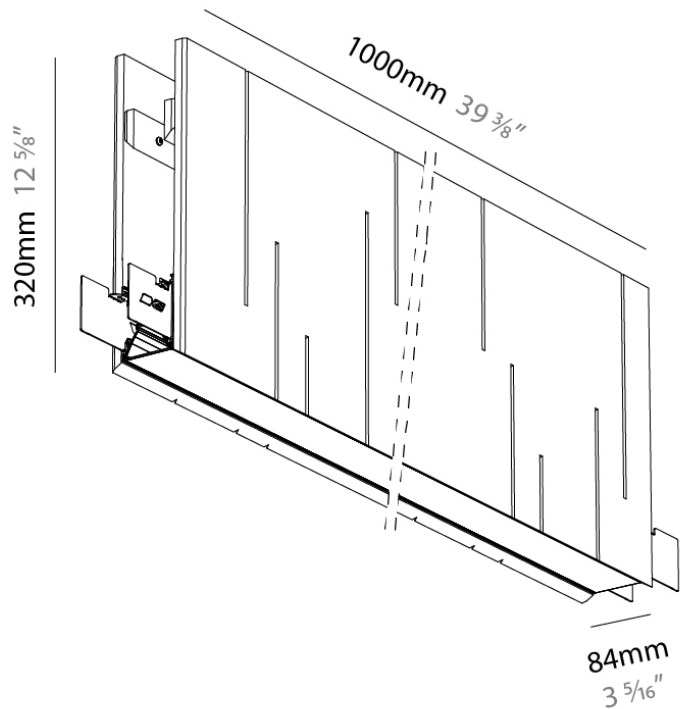

A3UNI-MOD-SUS-SYS COMPONENTS SUSPENSION

A300848-

DESCRIPTION

Unity - Acoustic Suspension, L = 1000mm / 31 1/2" - Through Wiring - LED 21.5W, Tunable White (2700K-6500K), Max. 3021lm, CRI90

GENERAL

Series: Unity
Partner: Prolicht
Division: Architectural
Installation: Suspension
Product Type: Acoustic
Mounting Location: Ceiling
Light Distribution: Direct

PHYSICAL

Shape: Rectangle
Length (mm): 1000
Length (in): 39 3/8
Width (mm): 84
Width (in): 3 1/3
Height (mm): 320
Height (in): 12 5/8
Fixture Finish: BLK
Acoustic Finish: SFW / CYW / SEE / SYN / MTS / PMB / TTN / CYB / STO / DPE / BES / SHB / ARE / ANE / VRD / CRF
Fixture Material: Acoustic
Primary Material: Acoustic

ELECTRICAL

Input Wattage Range: 20 - 29 W
Lamp Type: LED (Zhaga Standard)
Input Wattage (W): 21.5
Dimming: Dali Dimming / Matter
Driver Included: Yes
Driver Location: Integrated
Driver Type: Constant Current - Universal
Driver Class: Class 2
Input Voltage (V): 120 - 277

LED

Delivered Lumen Range: 2000 - 3999 lm
Color Temperature (°K): 2700-6500 Tunable White
Max. Delivered Lumen (lm): 2210-3021
CRI: >90 CRI
Lamp Life (hrs): 50000

RATINGS AND CERTIFICATIONS

Certified By: Certified for North American Standards
IP rating: IP20