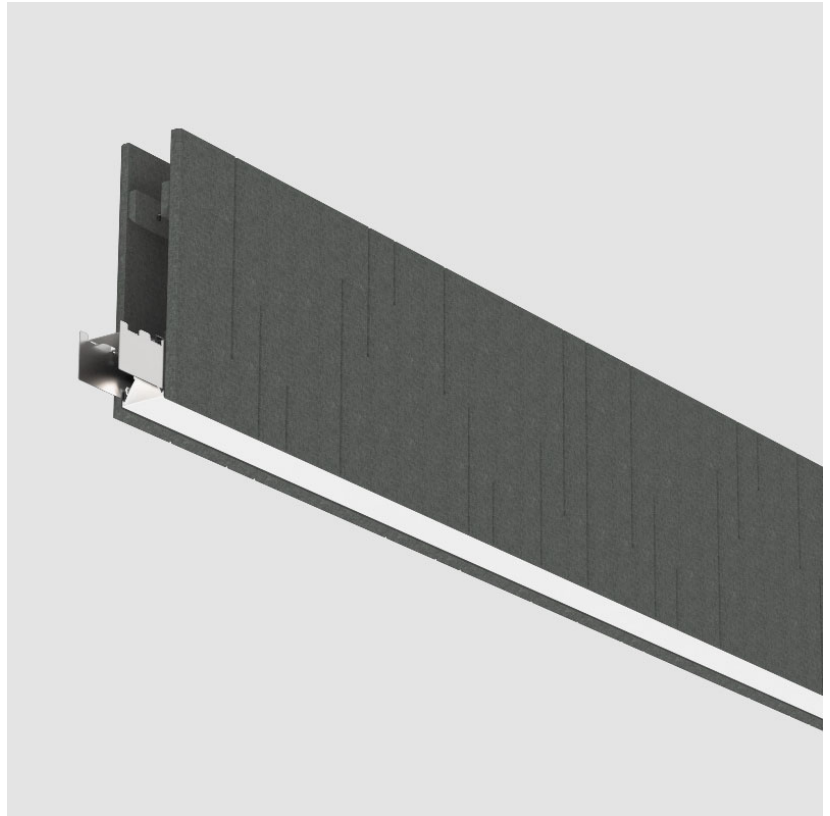

PROJECT	
TYPE	
NOTES	
QUANTITY	
DATE	

A3UNI-MOD-SUS-SYS COMPONENTS SUSPENSION

A300858-

DESCRIPTION

Unity - Acoustic Suspension, L = 2000mm / 78 3/4" - Through Wiring - LED 43W, Tunable White (2700K-6500K), Max. 6041lm, CRI90

GENERAL

Series: Unity
Partner: Prolicht
Division: Architectural
Installation: Suspension
Product Type: Acoustic
Mounting Location: Ceiling
Light Distribution: Direct

PHYSICAL

Shape: Rectangle
Length (mm): 2000
Length (in): 78 3/4
Width (mm): 84
Width (in): 3 1/3
Height (mm): 320
Height (in): 12 5/8
Fixture Finish: BLK
Acoustic Finish: SFW / CYW / SEE / SYN / MTS / PMB / TTN / CYB / STO / DPE / BES / SHB / ARE / ANE / VRD / CRF
Fixture Material: Acoustic
Primary Material: Acoustic

ELECTRICAL

Input Wattage Range: 30 - 49 W
Lamp Type: LED (Zhaga Standard)
Input Wattage (W): 43
Dimming: Dali Dimming / Matter
Driver Included: Yes
Driver Location: Integrated
Driver Type: Constant Current - Universal
Driver Class: Class 2
Input Voltage (V): 120 - 277

LED

Delivered Lumen Range: 5000 - 9999 lm
Color Temperature (°K): 2700-6500 Tunable White
Max. Delivered Lumen (lm): 4426 - 6041
CRI: >90 CRI
Lamp Life (hrs): 50000

RATINGS AND CERTIFICATIONS

Certified By: Certified for North American Standards
IP rating: IP20