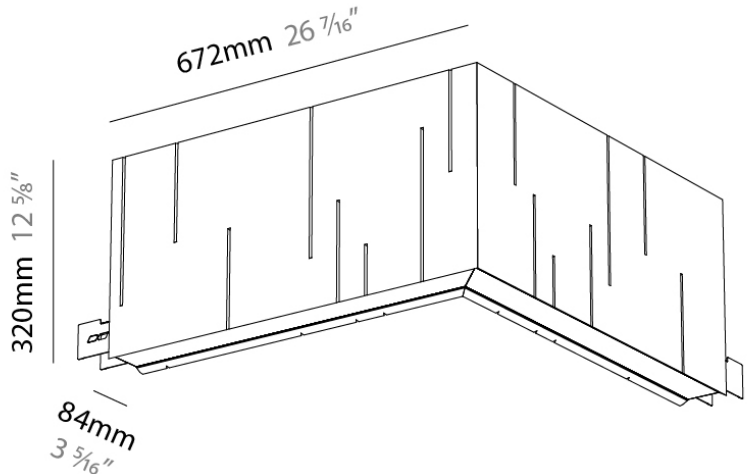

A3UNI-MOD-SUS-SYS COMPONENTS SUSPENSION

A300818-

DESCRIPTION

Unity - Acoustic Suspension, L-Shape - Through Wiring - LED
25.8W, Tunable White (2700K-6500K), Max. 3515lm, CRI90

GENERAL

Series: Unity
Partner: Prolicht
Division: Architectural
Installation: Suspension
Product Type: Acoustic
Mounting Location: Ceiling
Light Distribution: Direct

PHYSICAL

Shape: Rectangle
Length (mm): 1260
Length (in): 49 ³/₅
Width (mm): 1260
Width (in): 49 ³/₅
Height (mm): 320
Height (in): 12 ³/₅
Diffuser: Raster
Fixture Finish: BLK
Acoustic Finish: SFW / CYW / SEE / SYN / MTS / PMB / TTN / CYB / STO / DPE / BES / SHB / ARE / ANE / VRD / CRF
Fixture Material: Acoustic
Primary Material: Acoustic

ELECTRICAL

Input Wattage Range: 20 - 29 W
Lamp Type: LED (Zhaga Standard)
Input Wattage (W): 25.8
Dimming: Dali Dimming / Matter
Driver Included: Yes
Driver Location: Integrated
Driver Type: Constant Current - Universal
Driver Class: Class 2
Input Voltage (V): 120 - 277

LED

Delivered Lumen Range: 3000 - 4999 lm
Color Temperature (°K): 2700-6500 Tunable White
Max. Delivered Lumen (lm): 3432-3515
CRI: >90 CRI
Lamp Life (hrs): 50000

RATINGS AND CERTIFICATIONS

Certified By: Certified for North American Standards
IP rating: IP20