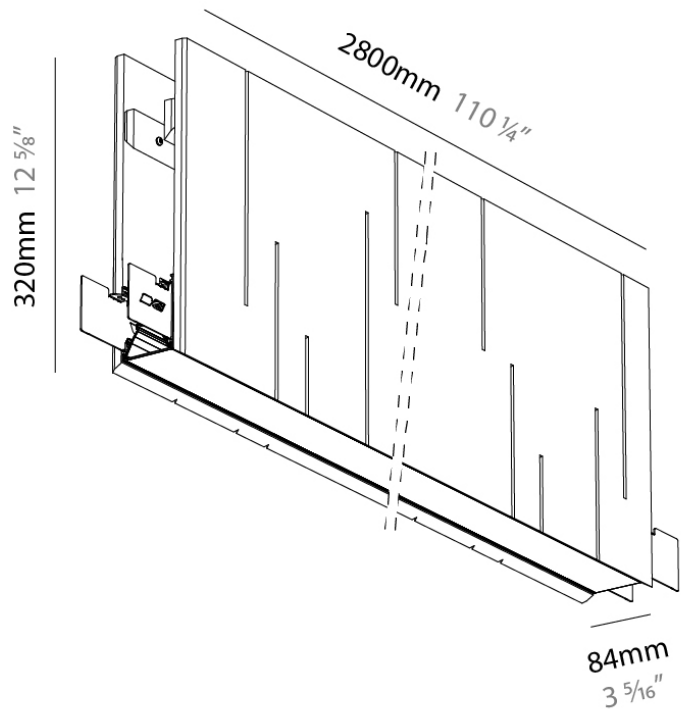

PROJECT	
TYPE	
NOTES	
QUANTITY	
DATE	

A3UNI-MOD-SUS-SYS COMPONENTS SUSPENSION

A300865-

DESCRIPTION

Unity - Acoustic Suspension, L = 2800mm / 110 1/4" - Through Wiring - LED 60.2W, 2700K / 3000K / 3500K / 4000K, Max. 7455lm, CRI90

GENERAL

Series: Unity
Partner: Prolicht
Division: Architectural
Installation: Suspension
Product Type: Acoustic
Mounting Location: Ceiling
Light Distribution: Direct

PHYSICAL

Shape: Rectangle
Length (mm): 2800
Length (in): 110 1/4
Width (mm): 84
Width (in): 3 5/16
Height (mm): 320
Height (in): 12 5/8
Fixture Finish: BLK
Acoustic Finish: SFW / CYW / SEE / SYN / MTS / PMB / TTN / CYB / STO / DPE / BES / SHB / ARE / ANE / VRD / CRF
Fixture Material: Acoustic
Primary Material: Acoustic

ELECTRICAL

Input Wattage Range: 50 - 79 W
Lamp Type: LED (Zhaga Standard)
Input Wattage (W): 60.2
Dimming: Non-Dimming / 0-10V Dimming / Matter Dimming
Driver Included: Yes
Driver Location: Integrated
Driver Type: Constant Current - Universal
Driver Class: Class 2
Input Voltage (V): 120 - 277

LED

Delivered Lumen Range: 5000 - 9999 lm
Color Temperature (°K): 2700 / 3000 / 3500 / 4000
Max. Delivered Lumen (lm): 7141 / 7246 / 7321 / 7455
CRI: >90 CRI
Lamp Life (hrs): 50000

RATINGS AND CERTIFICATIONS

Certified By: Certified for North American Standards
IP rating: IP20