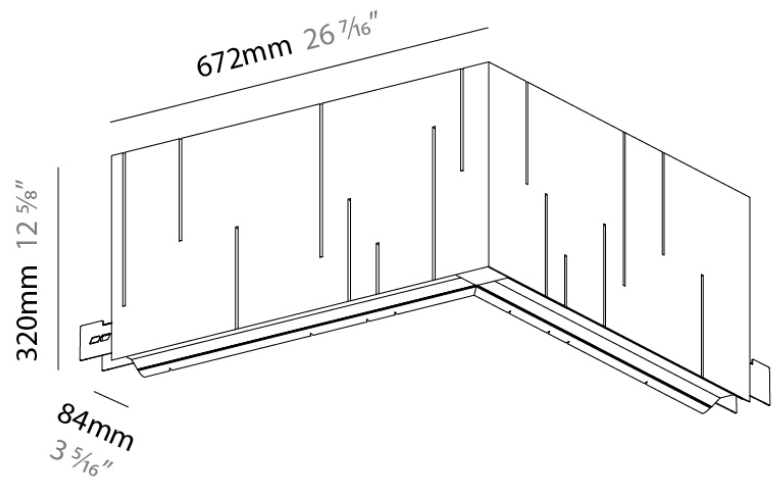

A3UNI-MOD-SUS-SYS COMPONENTS SUSPENSION

A300821-

DESCRIPTION

Unity - Acoustic Suspension, L-Shape - Through Wiring - LED
25.8W, 2700K / 3000K / 3500K / 4000K, Max. 3582lm, CRI90 -
Raster Diffuser

GENERAL

Series: Unity
Partner: Prolicht
Division: Architectural
Installation: Suspension
Product Type: Acoustic
Mounting Location: Ceiling
Light Distribution: Direct

PHYSICAL

Shape: Rectangle
Length (mm): 1260
Length (in): 49 ³/₅
Width (mm): 1260
Width (in): 49 ³/₅
Height (mm): 320
Height (in): 12 ⁵/₈
Diffuser: Raster
Fixture Finish: BLK
Acoustic Finish: SFW / CYW / SEE / SYN / MTS / PMB / TTN / CYB / STO
/ DPE / BES / SHB / ARE / ANE / VRD / CRF
Fixture Material: Acoustic
Primary Material: Acoustic

ELECTRICAL

Input Wattage Range: 20 - 29 W
Lamp Type: LED (Zhaga Standard)
Input Wattage (W): 25.8
Dimming: Non-Dimming / 0-10V Dimming / Matter Dimming
Driver Included: Yes
Driver Location: Integrated
Driver Type: Constant Current - Universal
Driver Class: Class 2
Input Voltage (V): 120 - 277

LED

Delivered Lumen Range: 3000 - 4999 lm
Color Temperature (°K): 2700 / 3000 / 3500 / 4000
Max. Delivered Lumen (lm): 3432 / 3482 / 3515 / 3582
CRI: >90 CRI
Lamp Life (hrs): 50000

RATINGS AND CERTIFICATIONS

Certified By: Certified for North American Standards
IP rating: IP20