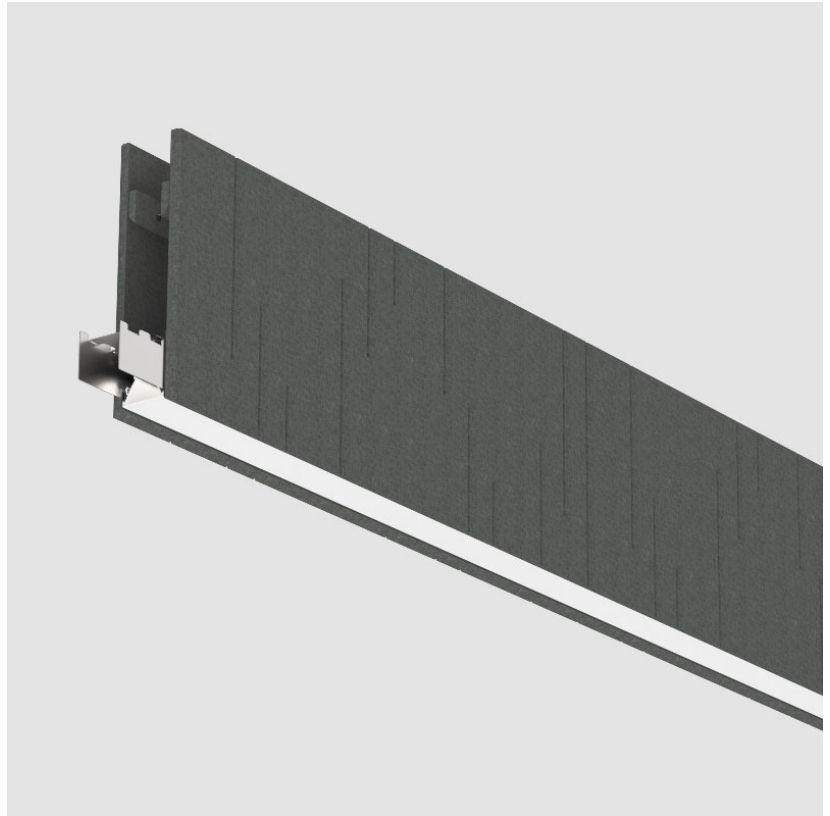

PROJECT	
TYPE	
NOTES	
QUANTITY	
DATE	

A3UNI-MOD-SUS-SYS COMPONENTS SUSPENSION

A300855-

DESCRIPTION

Unity - Acoustic Suspension, L = 1800mm / 70 6/7" - Through Wiring - LED 38.7W, 2700K / 3000K / 3500K / 4000K, Max. 4796lm, CRI90

GENERAL

Series: Unity
Partner: Prolicht
Division: Architectural
Installation: Suspension
Product Type: Acoustic
Mounting Location: Ceiling
Light Distribution: Direct

PHYSICAL

Shape: Rectangle
Length (mm): 1800
Length (in): 70 6/7
Width (mm): 84
Width (in): 3 1/3
Height (mm): 320
Height (in): 12 5/8
Fixture Finish: BLK
Acoustic Finish: SFW / CYW / SEE / SYN / MTS / PMB / TTN / CYB / STO / DPE / BES / SHB / ARE / ANE / VRD / CRF
Fixture Material: Acoustic
Primary Material: Acoustic

ELECTRICAL

Input Wattage Range: 30 - 49 W
Lamp Type: LED (Zhaga Standard)
Input Wattage (W): 38.7
Dimming: Non-Dimming / 0-10V Dimming / Matter Dimming
Driver Included: Yes
Driver Location: Integrated
Driver Type: Constant Current - Universal
Driver Class: Class 2
Input Voltage (V): 120 - 277

LED

Delivered Lumen Range: 3000 - 4999 lm
Color Temperature (°K): 2700 / 3000 / 3500 / 4000
Max. Delivered Lumen (lm): 4594 / 4661 / 4706 / 4796
CRI: >90 CRI
Lamp Life (hrs): 50000

RATINGS AND CERTIFICATIONS

Certified By: Certified for North American Standards
IP rating: IP20