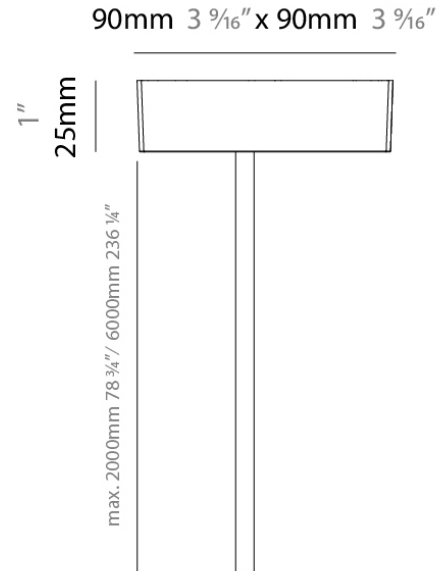

PROJECT
TYPE
NOTES
QUANTITY
DATE

A3UNI-MOD-SUS-SYS COMPONENTS

A380636-

DESCRIPTION

Slider - Square Canopy for Suspension for Dali Dimm

GENERAL

Series: Slider
Partner: Prolicht
Division: Architectural

PHYSICAL

Length (mm): 90
Length (in): 3 ⁹/₁₆
Width (mm): 90
Width (in): 3 ⁹/₁₆
Height (mm): 25
Height (in): 1
Fixture Finish: SSR / BKV / CWI / CRY / HAB / UFT / ITA / RUA / FTG / MYG / LOD / PUS / FRO / FUP / KIA / POP / BLS / SPG / MEY / GOH / CHC / COM / ABZ / JAG / OBR / MOS / ROR
Fixture Material: Extruded Aluminum
Cable Details: 2,000mm / 78 3/4" or 6,000mm / 236 1/4" - Cable finishes - White, Black, Orange, Red

LED

CRI: >90 CRI

RATINGS AND CERTIFICATIONS

Certified By: CSA Certified to UL and CSA Standards
IP rating: IP40