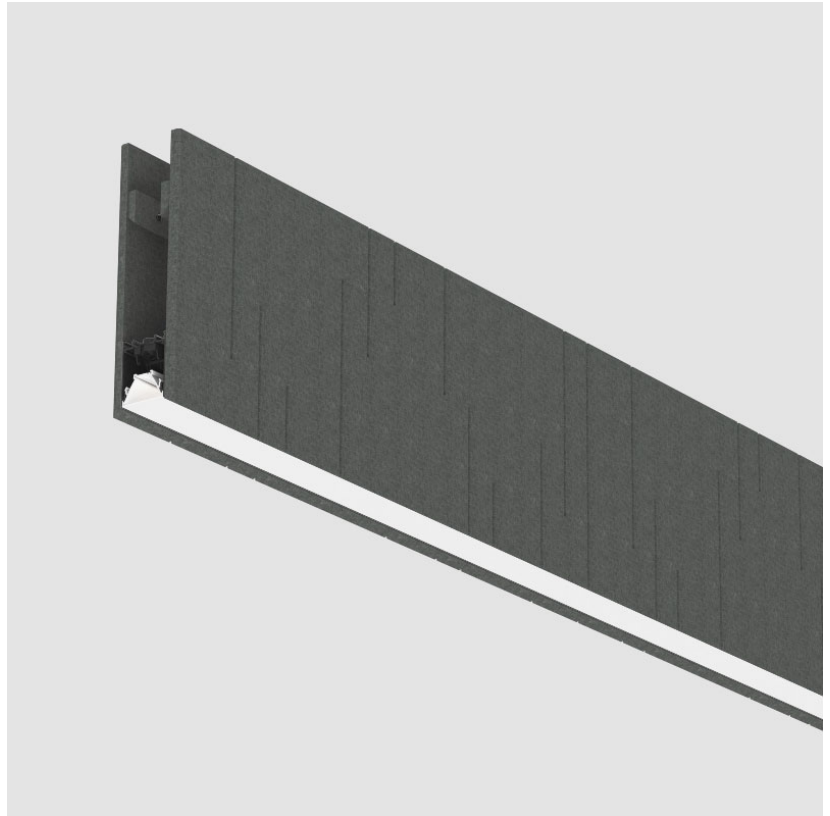

A3UNI-MOD-SUS-SYS COMPONENTS SUSPENSION

A300833-

DESCRIPTION

Unity - Acoustic Suspension, L = 1800mm / 70 6/7" - No Through Wiring - LED 38.7W, 2700K / 3000K / 3500K / 4000K, Max. 4796lm, CRI90

GENERAL

Series: Unity
Partner: Prolicht
Division: Architectural
Installation: Suspension
Product Type: Acoustic
Mounting Location: Ceiling
Light Distribution: Direct

PHYSICAL

Shape: Rectangle
Length (mm): 1800
Length (in): 70 6/7
Width (mm): 84
Width (in): 3 1/3
Height (mm): 320
Height (in): 12 5/8
Fixture Finish: BLK
Acoustic Finish: SFW / CYW / SEE / SYN / MTS / PMB / TTN / CYB / STO / DPE / BES / SHB / ARE / ANE / VRD / CRF
Fixture Material: Acoustic
Primary Material: Acoustic

ELECTRICAL

Input Wattage Range: 30 - 49 W
Lamp Type: LED (Zhaga Standard)
Input Wattage (W): 38.7
Dimming: Non-Dimming / 0-10V Dimming / Matter Dimming
Driver Included: Yes
Driver Location: Integrated
Driver Type: Constant Current - Universal
Driver Class: Class 2
Input Voltage (V): 120 - 277

LED

Delivered Lumen Range: 3000 - 4999 lm
Color Temperature (°K): 2700 / 3000 / 3500 / 4000
Max. Delivered Lumen (lm): 4594 / 4661 / 4706 / 4796
CRI: >90 CRI
Lamp Life (hrs): 50000

RATINGS AND CERTIFICATIONS

Certified By: Certified for North American Standards
IP rating: IP20