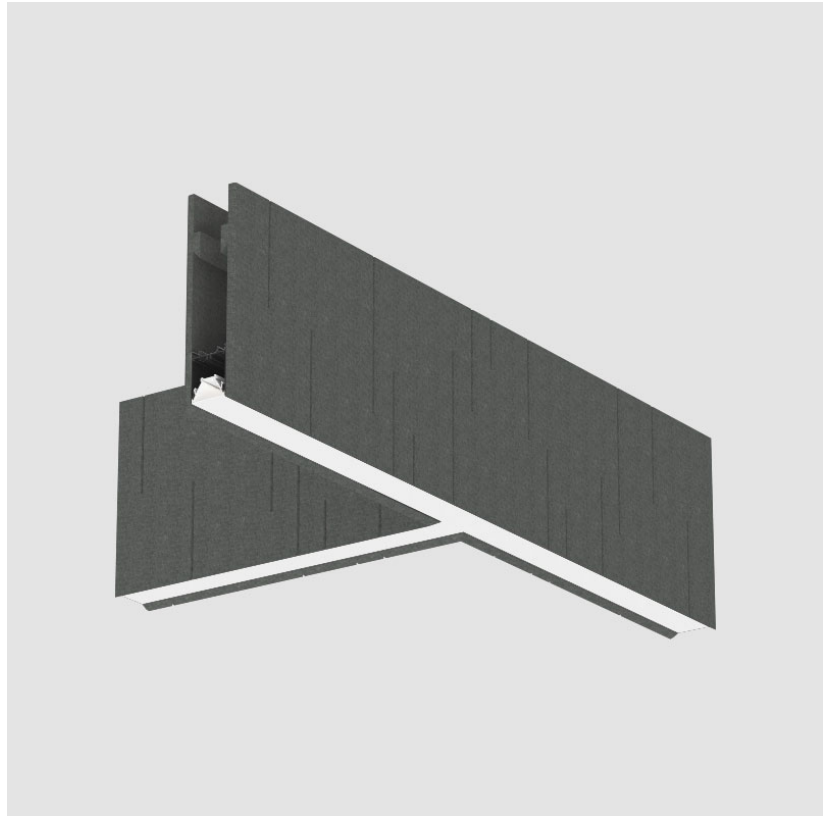

PROJECT	
TYPE	
NOTES	
QUANTITY	
DATE	

A3UNI-MOD-SUS-SYS COMPONENTS SUSPENSION

A300904-

DESCRIPTION

Unity - Acoustic Suspension, T-Shape - No Through Wiring - LED 38.7W, Tunable White (2700K-6500K), Max. 5437lm, CRI90

GENERAL

Series: Unity
Partner: Prolicht
Division: Architectural
Installation: Suspension
Product Type: Acoustic
Mounting Location: Ceiling
Light Distribution: Direct

PHYSICAL

Shape: Rectangle
Length (mm): 1260
Length (in): 49 3/5
Width (mm): 660
Width (in): 26
Height (mm): 320
Height (in): 12 5/8
Fixture Finish: BLK
Acoustic Finish: SFW / CYW / SEE / SYN / MTS / PMB / TTN / CYB / STO / DPE / BES / SHB / ARE / ANE / VRD / CRF
Fixture Material: Acoustic
Primary Material: Acoustic

ELECTRICAL

Input Wattage Range: 30 - 49 W
Lamp Type: LED (Zhaga Standard)
Input Wattage (W): 38.7
Dimming: Non-Dimming / 0-10V Dimming / Matter Dimming
Driver Included: Yes
Driver Location: Integrated
Driver Type: Constant Current - Universal
Driver Class: Class 2
Input Voltage (V): 120 - 277

LED

Delivered Lumen Range: 5000 - 9999 lm
Color Temperature (°K): 2700-5000 Tunable White
Max. Delivered Lumen (lm): 5148-5273
CRI: >90 CRI
Lamp Life (hrs): 50000

RATINGS AND CERTIFICATIONS

Certified By: Certified for North American Standards
IP rating: IP20