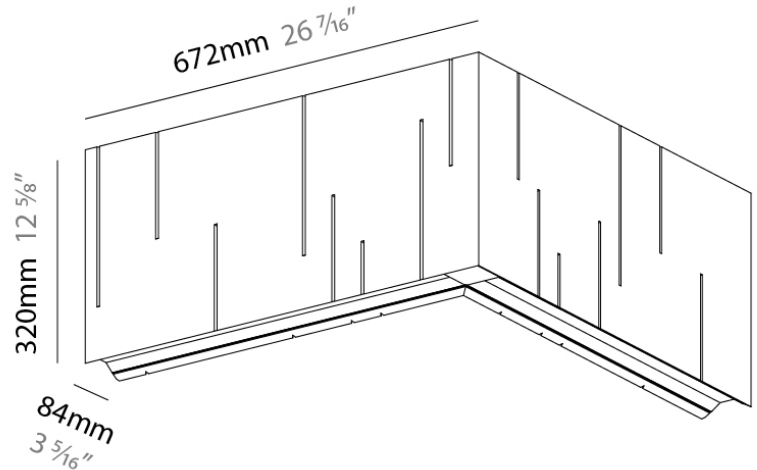

A3UNI-MOD-SUS-SYS COMPONENTS SUSPENSION

A300872-

DESCRIPTION

Unity - Acoustic Suspension, L-Shape - No Through Wiring - LED 12.6W, 2700K / 3000K / 3500K / 4000K, Max. 1806lm, CRI90 - Non-Dimming - Raster Diffuser

GENERAL

Series: Unity
Partner: Prolight
Division: Architectural
Installation: Suspension
Product Type: Acoustic
Mounting Location: Ceiling
Light Distribution: Direct

PHYSICAL

Shape: Rectangle
Length (mm): 1260
Length (in): 49 ³/₅
Width (mm): 1260
Width (in): 49 ³/₅
Height (mm): 320
Height (in): 12 ⁵/₈
Fixture Finish: BLK
Acoustic Finish: SFW / CYW / SEE / SYN / MTS / PMB / TTN / CYB / STO / DPE / BES / SHB / ARE / ANE / VRD / CRF
Fixture Material: Acoustic
Primary Material: Acoustic

ELECTRICAL

Input Wattage Range: 10 - 19 W
Lamp Type: LED (Zhaga Standard)
Input Wattage (W): 12.5
Dimming: Non-Dimmable
Driver Included: Yes
Driver Location: Integrated
Driver Type: Constant Current - Universal
Driver Class: Class 2
Input Voltage (V): 120 - 277

LED

Delivered Lumen Range: 1000 - 1999 lm
Color Temperature (°K): 2700 / 3000 / 3500 / 4000
Max. Delivered Lumen (lm): 1730 / 1755 / 1772 / 1806
CRI: >90 CRI
Lamp Life (hrs): 50000

RATINGS AND CERTIFICATIONS

Certified By: Certified for North American Standards
IP rating: IP20