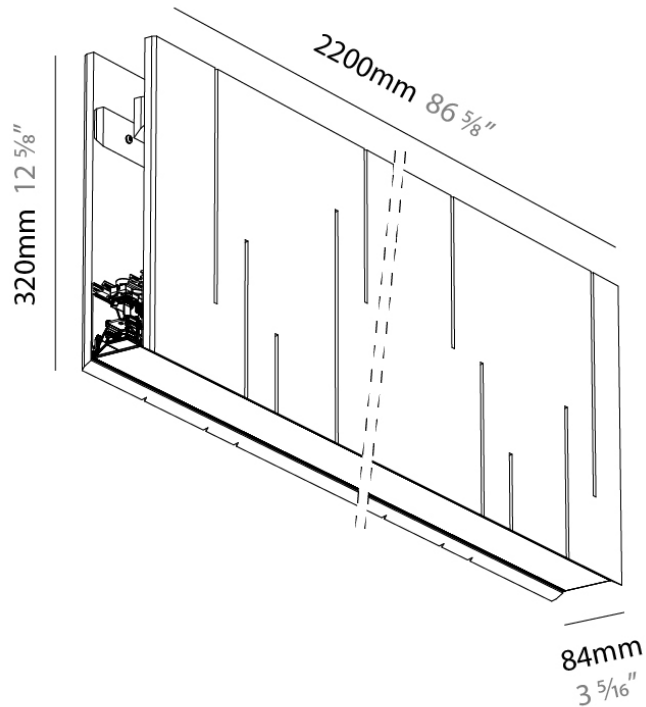

A300837-

DESCRIPTION

Unity - Acoustic Suspension, L = 2200mm / 86 3/5" - No Through Wiring - LED 47.3W, 2700K / 3000K / 3500K / 4000K, Max. 5856lm, CRI90

GENERAL

Series: Unity _____
Partner: Prolicht _____
Division: Architectural _____
Installation: Suspension _____
Product Type: Acoustic _____
Mounting Location: Ceiling _____
Light Distribution: Direct _____

PHYSICAL

Shape: Rectangle _____
Length (mm): 2200 _____
Length (in): 86 3/5 _____
Width (mm): 84 _____
Width (in): 3 1/3 _____
Height (mm): 320 _____
Height (in): 12 5/8 _____
Fixture Finish: BLK _____
Acoustic Finish: SFW / CYW / SEE / SYN / MTS / PMB / TTN / CYB / STO / DPE / BES / SHB / ARE / ANE / VRD / CRF _____
Fixture Material: Acoustic _____
Primary Material: Acoustic _____

ELECTRICAL

Input Wattage Range: 30 - 49 W _____
Lamp Type: LED (Zhaga Standard) _____
Input Wattage (W): 47.3 _____
Dimming: Non-Dimming / 0-10V Dimming / Matter Dimming _____
Driver Included: Yes _____
Driver Location: Integrated _____
Driver Type: Constant Current - Universal _____
Driver Class: Class 2 _____
Input Voltage (V): 120 - 277 _____

LED

Delivered Lumen Range: 5000 - 9999 lm _____
Color Temperature (°K): 2700 / 3000 / 3500 / 4000 _____
Max. Delivered Lumen (lm): 5610 / 5692 / 5752 / 5856 _____
CRI: >90 CRI _____
Lamp Life (hrs): 50000 _____

RATINGS AND CERTIFICATIONS

Certified By: Certified for North American Standards _____
IP rating: IP20 _____