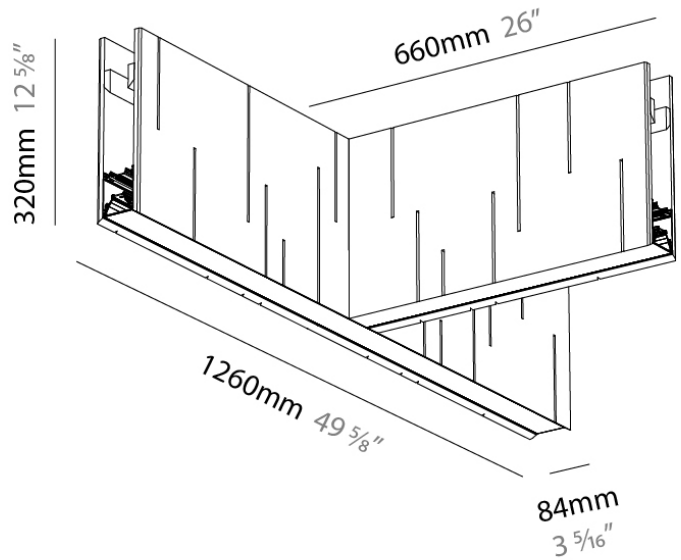

PROJECT	
TYPE	
NOTES	
QUANTITY	
DATE	

A3UNI-MOD-SUS-SYS COMPONENTS SUSPENSION

A300904-

DESCRIPTION

Unity - Acoustic Suspension, T-Shape - No Through Wiring - LED 38.7W, Tunable White (2700K-6500K), Max. 5437lm, CRI90

GENERAL

Series: Unity
Partner: Prolicht
Division: Architectural
Installation: Suspension
Product Type: Acoustic
Mounting Location: Ceiling
Light Distribution: Direct

PHYSICAL

Shape: Rectangle
Length (mm): 1260
Length (in): 49 3/5
Width (mm): 660
Width (in): 26
Height (mm): 320
Height (in): 12 5/8
Fixture Finish: BLK
Acoustic Finish: SFW / CYW / SEE / SYN / MTS / PMB / TTN / CYB / STO / DPE / BES / SHB / ARE / ANE / VRD / CRF
Fixture Material: Acoustic
Primary Material: Acoustic

ELECTRICAL

Input Wattage Range: 30 - 49 W
Lamp Type: LED (Zhaga Standard)
Input Wattage (W): 38.7
Dimming: Non-Dimming / 0-10V Dimming / Matter Dimming
Driver Included: Yes
Driver Location: Integrated
Driver Type: Constant Current - Universal
Driver Class: Class 2
Input Voltage (V): 120 - 277

LED

Delivered Lumen Range: 5000 - 9999 lm
Color Temperature (°K): 2700-5000 Tunable White
Max. Delivered Lumen (lm): 5148-5273
CRI: >90 CRI
Lamp Life (hrs): 50000

RATINGS AND CERTIFICATIONS

Certified By: Certified for North American Standards
IP rating: IP20