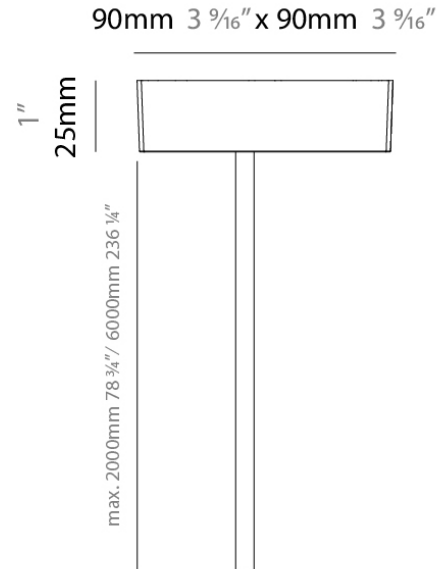

A3UNI-MOD-SUS-SYS COMPONENTS

A380635-

DESCRIPTION

Slider - Square Canopy for Suspension

GENERAL

Series: Slider
Partner: Prolicht
Division: Architectural

PHYSICAL

Length (mm): 90
Length (in): 3 ⁹/₁₆
Width (mm): 90
Width (in): 3 ⁹/₁₆
Height (mm): 25
Height (in): 1
Fixture Finish: SSR / BKV / CWI / CRY / HAB / UFT / ITA / RUA / FTG / MYG / LOD / PUS / FRO / FUP / KIA / POP / BLS / SPG / MEY / GOH / CHC / COM / ABZ / JAG / OBR / MOS / ROR
Fixture Material: Extruded Aluminum
Cable Details: 2,000mm / 78 3/4" or 6,000mm / 236 1/4" - Cable finishes - White, Black, Orange, Red

LED

CRI: >90 CRI

RATINGS AND CERTIFICATIONS

Certified By: CSA Certified to UL and CSA Standards
IP rating: IP40