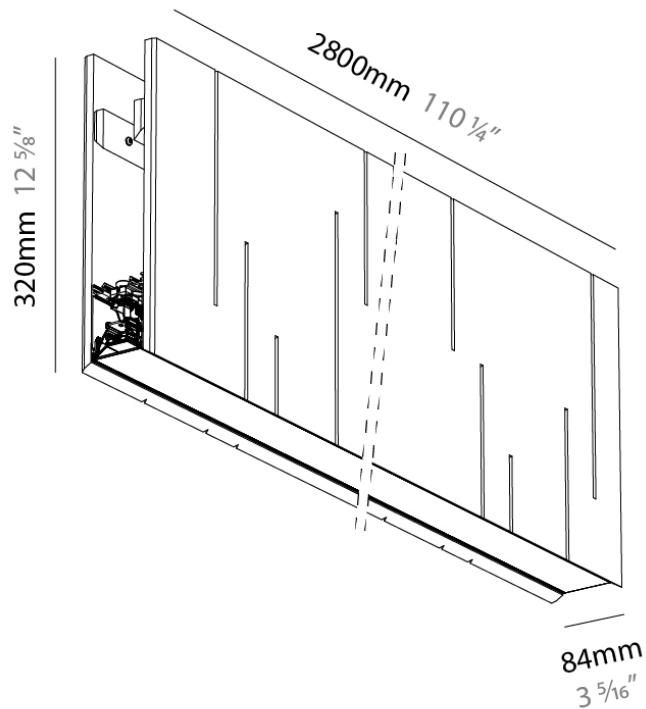

A3UNI-MOD-SUS-SYS COMPONENTS SUSPENSION

A300844-

DESCRIPTION

Unity - Acoustic Suspension, L = 2800mm / 110 1/4" - No Through Wiring - LED 60.2W, Tunable White (2700K-6500K), Max. 8457lm, CRI90

GENERAL

Series: Unity
Partner: Prolicht
Division: Architectural
Installation: Suspension
Product Type: Acoustic
Mounting Location: Ceiling
Light Distribution: Direct

PHYSICAL

Shape: Rectangle
Length (mm): 2800
Length (in): 110 1/4
Width (mm): 84
Width (in): 3 1/3
Height (mm): 320
Height (in): 12 5/8
Fixture Finish: BLK
Acoustic Finish: SFW / CYW / SEE / SYN / MTS / PMB / TTN / CYB / STO / DPE / BES / SHB / ARE / ANE / VRD / CRF
Fixture Material: Acoustic
Primary Material: Acoustic

ELECTRICAL

Input Wattage Range: 50 - 79 W
Lamp Type: LED (Zhaga Standard)
Input Wattage (W): 60.2
Dimming: Dali Dimming / Matter
Driver Included: Yes
Driver Location: Integrated
Driver Type: Constant Current - Universal
Driver Class: Class 2
Input Voltage (V): 120 - 277

LED

Delivered Lumen Range: 5000 - 9999 lm
Color Temperature (°K): 2700-6500 Tunable White
Max. Delivered Lumen (lm): 6195 - 8457
CRI: >90 CRI
Lamp Life (hrs): 50000

RATINGS AND CERTIFICATIONS

Certified By: Certified for North American Standards
IP rating: IP20