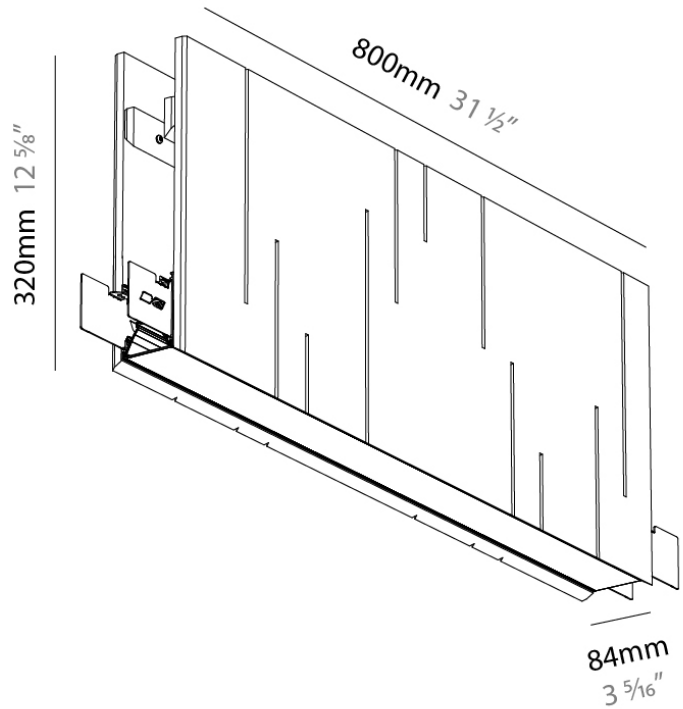

A3UNI-MOD-SUS-SYS COMPONENTS SUSPENSION

A300846-

DESCRIPTION

Unity - Acoustic Suspension, L = 800mm / 31 1/2" - Through Wiring - LED 17.2W, Tunable White (2700K-6500K), Max. 2416lm, CRI90

GENERAL

Series: Unity
Partner: Prolicht
Division: Architectural
Installation: Suspension
Product Type: Acoustic
Mounting Location: Ceiling
Light Distribution: Direct

PHYSICAL

Shape: Rectangle
Length (mm): 800
Length (in): 31 1/2
Width (mm): 84
Width (in): 3 1/3
Height (mm): 320
Height (in): 12 5/8
Fixture Finish: BLK
Acoustic Finish: SFW / CYW / SEE / SYN / MTS / PMB / TTN / CYB / STO / DPE / BES / SHB / ARE / ANE / VRD / CRF
Fixture Material: Acoustic
Primary Material: Acoustic

ELECTRICAL

Input Wattage Range: 10 - 19 W
Lamp Type: LED (Zhaga Standard)
Input Wattage (W): 17.2
Dimming: Dali Dimming / Matter
Driver Included: Yes
Driver Location: Integrated
Driver Type: Constant Current - Universal
Driver Class: Class 2
Input Voltage (V): 120 - 277

LED

Delivered Lumen Range: 1000 - 2999 lm
Color Temperature (°K): 2700-6500 Tunable White
Max. Delivered Lumen (lm): 1769-2416
CRI: >90 CRI
Lamp Life (hrs): 50000

RATINGS AND CERTIFICATIONS

Certified By: Certified for North American Standards
IP rating: IP20