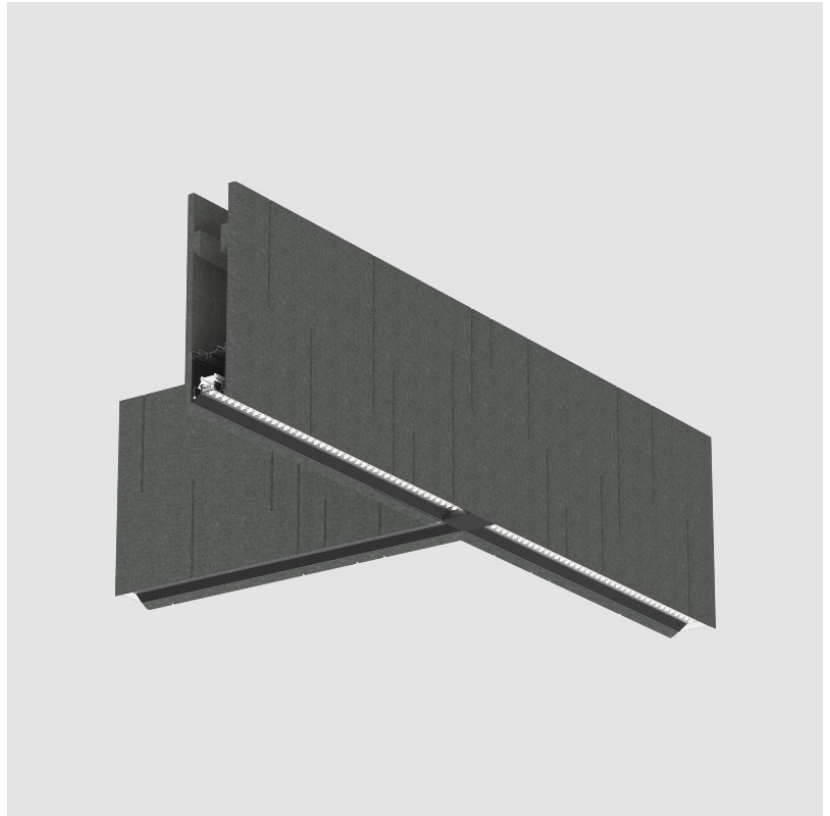

PROJECT	
TYPE	
NOTES	
QUANTITY	
DATE	

A3UNI-MOD-SUS-SYS COMPONENTS SUSPENSION

A300907-

DESCRIPTION

Unity - Acoustic Suspension, T-Shape - No Through Wiring - LED
38.7W, 2700K / 3000K / 3500K / 4000K, Max. 5374lm, CRI90 -
Raster Diffuser

GENERAL

Series: Unity
Partner: Prolicht
Division: Architectural
Installation: Suspension
Product Type: Acoustic
Mounting Location: Ceiling
Light Distribution: Direct

PHYSICAL

Shape: Rectangle
Length (mm): 1260
Length (in): 49 3/5
Width (mm): 660
Width (in): 26
Height (mm): 320
Height (in): 12 5/8
Diffuser: Raster
Fixture Finish: BLK
Acoustic Finish: SFW / CYW / SEE / SYN / MTS / PMB / TTN / CYB / STO
/ DPE / BES / SHB / ARE / ANE / VRD / CRF
Fixture Material: Acoustic
Primary Material: Acoustic

ELECTRICAL

Input Wattage Range: 50 - 79 W
Lamp Type: LED (Zhaga Standard)
Input Wattage (W): 38.7
Dimming: Non-Dimming / 0-10V Dimming / Matter Dimming
Driver Included: Yes
Driver Location: Integrated
Driver Type: Constant Current - Universal
Driver Class: Class 2
Input Voltage (V): 120 - 277

LED

Delivered Lumen Range: 5000 - 9999 lm
Color Temperature (°K): 2700 / 3000 / 3500 / 4000
Max. Delivered Lumen (lm): 5148 / 5223 / 5273 / 5374
CRI: >90 CRI
Lamp Life (hrs): 50000

RATINGS AND CERTIFICATIONS

Certified By: Certified for North American Standards
IP rating: IP20