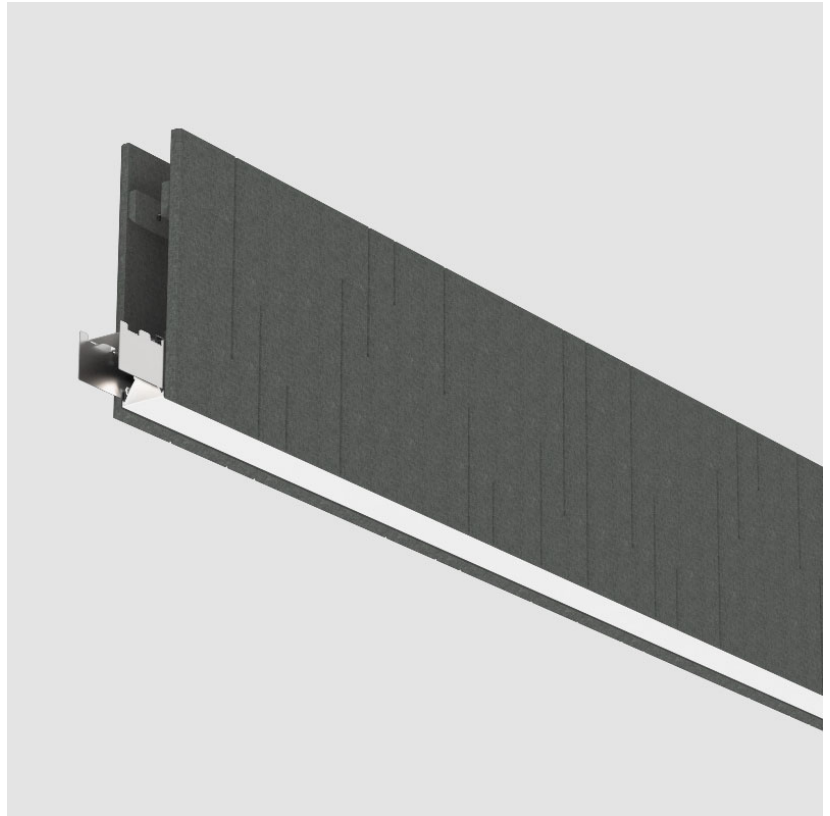

A3UNI-MOD-SUS-SYS COMPONENTS SUSPENSION

A300849-

DESCRIPTION

Unity - Acoustic Suspension, L = 1200mm / 47 1/4" - Through Wiring - LED 25.8W, 2700K / 3000K / 3500K / 4000K, Max. 3197lm, CRI90

GENERAL

Series: Unity
Partner: Prolicht
Division: Architectural
Installation: Suspension
Product Type: Acoustic
Mounting Location: Ceiling
Light Distribution: Direct

PHYSICAL

Shape: Rectangle
Length (mm): 1200
Length (in): 47 1/4
Width (mm): 84
Width (in): 3 5/16
Height (mm): 320
Height (in): 12 5/8
Fixture Finish: BLK
Acoustic Finish: SFW / CYW / SEE / SYN / MTS / PMB / TTN / CYB / STO / DPE / BES / SHB / ARE / ANE / VRD / CRF
Fixture Material: Acoustic
Primary Material: Acoustic

ELECTRICAL

Input Wattage Range: 20 - 29 W
Lamp Type: LED (Zhaga Standard)
Input Wattage (W): 25.8
Dimming: Non-Dimming / 0-10V Dimming / Matter Dimming
Driver Included: Yes
Driver Location: Integrated
Driver Type: Constant Current - Universal
Driver Class: Class 2
Input Voltage (V): 120 - 277

LED

Delivered Lumen Range: 3000 - 4999 lm
Color Temperature (°K): 2700 / 3000 / 3500 / 4000
Max. Delivered Lumen (lm): 3063 / 3108 / 3137 / 3197
CRI: >90 CRI
Lamp Life (hrs): 50000

RATINGS AND CERTIFICATIONS

Certified By: Certified for North American Standards
IP rating: IP20