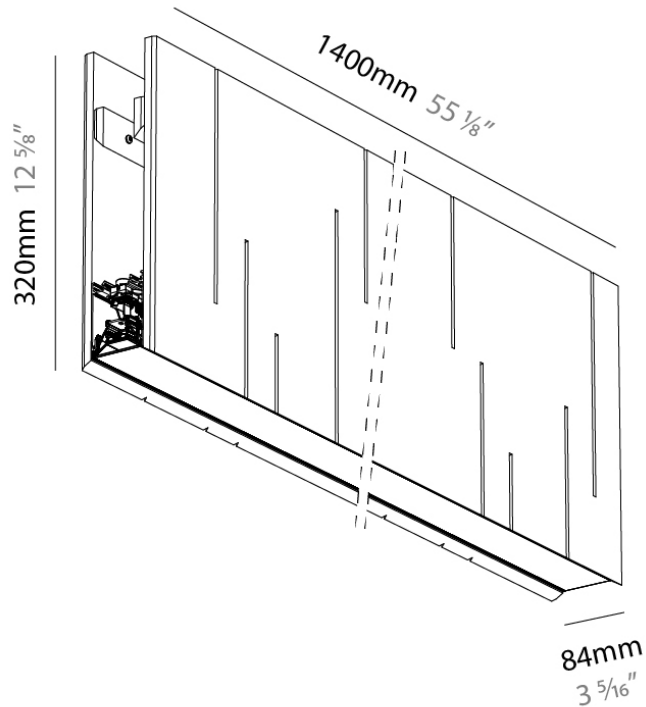

PROJECT	
TYPE	
NOTES	
QUANTITY	
DATE	

A3UNI-MOD-SUS-SYS COMPONENTS SUSPENSION

A300829-

DESCRIPTION

Unity - Acoustic Suspension, L = 1400mm / 55 1/8" - No Through Wiring - LED 30.1W, 2700K / 3000K / 3500K / 4000K, Max. 3728lm, CRI90

GENERAL

Series: Unity
Partner: Prolicht
Division: Architectural
Installation: Suspension
Product Type: Acoustic
Mounting Location: Ceiling
Light Distribution: Direct

PHYSICAL

Shape: Rectangle
Length (mm): 1400
Length (in): 55 1/8
Width (mm): 84
Width (in): 3 1/3
Height (mm): 320
Height (in): 12 5/8
Fixture Finish: BLK
Acoustic Finish: SFW / CYW / SEE / SYN / MTS / PMB / TTN / CYB / STO / DPE / BES / SHB / ARE / ANE / VRD / CRF
Fixture Material: Acoustic
Primary Material: Acoustic

ELECTRICAL

Input Wattage Range: 30 - 49 W
Lamp Type: LED (Zhaga Standard)
Input Wattage (W): 30.1
Dimming: Non-Dimming / 0-10V Dimming / Matter Dimming
Driver Included: Yes
Driver Location: Integrated
Driver Type: Constant Current - Universal
Driver Class: Class 2
Input Voltage (V): 120 - 277

LED

Delivered Lumen Range: 3000 - 4999 lm
Color Temperature (°K): 2700 / 3000 / 3500 / 4000
Max. Delivered Lumen (lm): 3571 / 3623 / 3660 / 3728
CRI: >90 CRI
Lamp Life (hrs): 50000

RATINGS AND CERTIFICATIONS

Certified By: Certified for North American Standards
IP rating: IP20