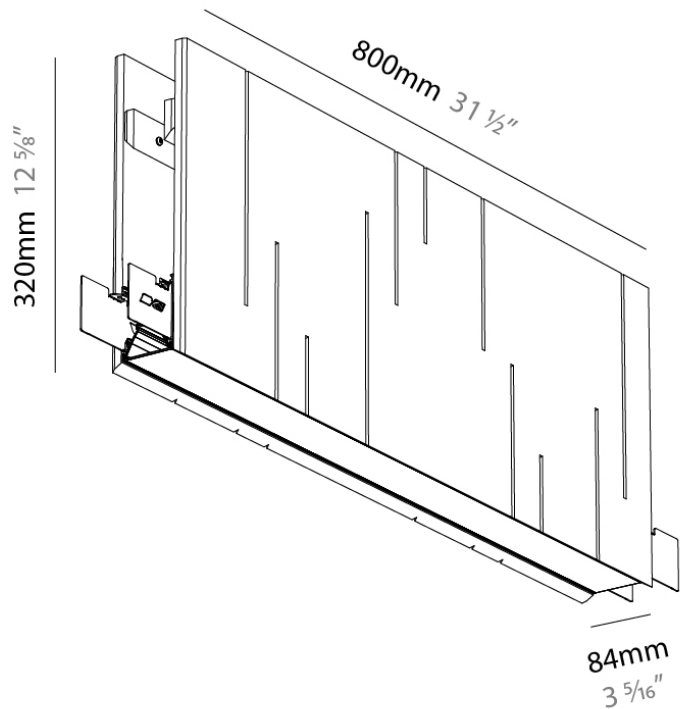

PROJECT	
TYPE	
NOTES	
QUANTITY	
DATE	

A3UNI-MOD-SUS-SYS COMPONENTS SUSPENSION

A300845-

DESCRIPTION

Unity - Acoustic Suspension, L = 800mm / 31 1/2" - Through Wiring - LED 17.2W, 2700K / 3000K / 3500K / 4000K, Max. 2129lm, CRI90

GENERAL

Series: Unity
Partner: Prolicht
Division: Architectural
Installation: Suspension
Product Type: Acoustic
Mounting Location: Ceiling
Light Distribution: Direct

PHYSICAL

Shape: Rectangle
Length (mm): 800
Length (in): 31 1/2
Width (mm): 84
Width (in): 3 1/3
Height (mm): 320
Height (in): 12 5/8
Fixture Finish: BLK
Acoustic Finish: SFW / CYW / SEE / SYN / MTS / PMB / TTN / CYB / STO / DPE / BES / SHB / ARE / ANE / VRD / CRF
Fixture Material: Acoustic
Primary Material: Acoustic

ELECTRICAL

Input Wattage Range: 10 - 19 W
Lamp Type: LED (Zhaga Standard)
Input Wattage (W): 17.2
Dimming: Non-Dimming / 0-10V Dimming / Matter Dimming
Driver Included: Yes
Driver Location: Integrated
Driver Type: Constant Current - Universal
Driver Class: Class 2
Input Voltage (V): 120 - 277

LED

Delivered Lumen Range: 2000 - 2999 lm
Color Temperature (°K): 2700 / 3000 / 3500 / 4000
Max. Delivered Lumen (lm): 2039 / 2069 / 2092 / 2129
CRI: >90 CRI
Lamp Life (hrs): 50000

RATINGS AND CERTIFICATIONS

Certified By: Certified for North American Standards
IP rating: IP20