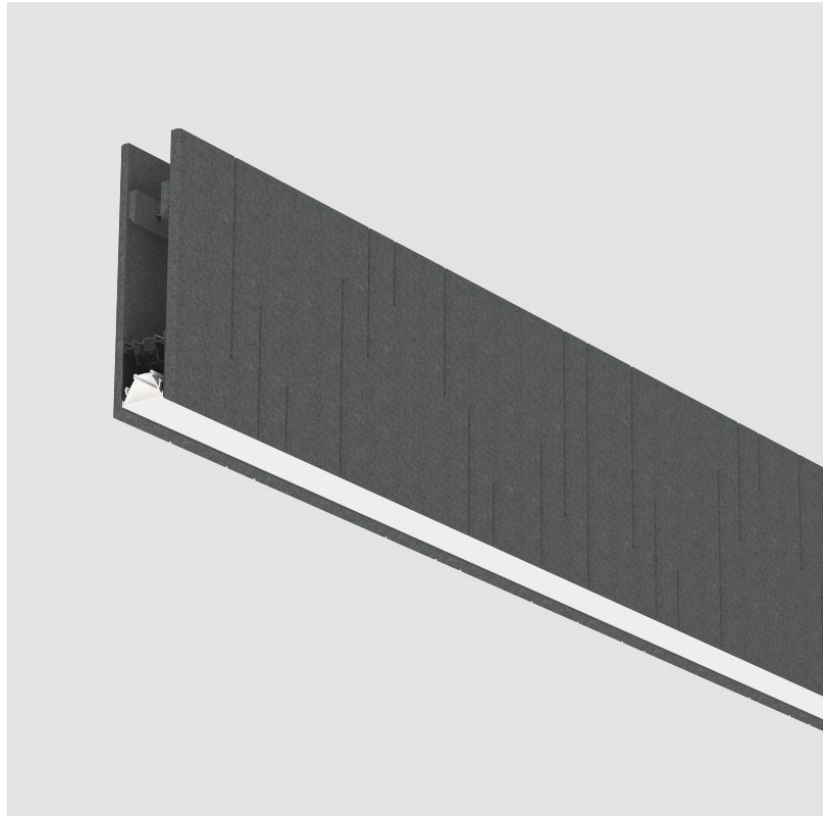

PROJECT	
TYPE	
NOTES	
QUANTITY	
DATE	

A3UNI-MOD-SUS-SYS COMPONENTS SUSPENSION

A300843-

DESCRIPTION

Unity - Acoustic Suspension, L = 2800mm / 110 1/4" - No Through Wiring - LED 60.2W, 2700K / 3000K / 3500K / 4000K, Max. 7455lm, CRI90

GENERAL

Series: Unity
Partner: Prolicht
Division: Architectural
Installation: Suspension
Product Type: Acoustic
Mounting Location: Ceiling
Light Distribution: Direct

PHYSICAL

Shape: Rectangle
Length (mm): 2800
Length (in): 110 1/4
Width (mm): 84
Width (in): 3 1/3
Height (mm): 320
Height (in): 12 5/8
Fixture Finish: BLK
Acoustic Finish: SFW / CYW / SEE / SYN / MTS / PMB / TTN / CYB / STO / DPE / BES / SHB / ARE / ANE / VRD / CRF
Fixture Material: Acoustic
Primary Material: Acoustic

ELECTRICAL

Input Wattage Range: 50 - 79 W
Lamp Type: LED (Zhaga Standard)
Input Wattage (W): 60.2
Dimming: Non-Dimming / 0-10V Dimming / Matter Dimming
Driver Included: Yes
Driver Location: Integrated
Driver Type: Constant Current - Universal
Driver Class: Class 2
Input Voltage (V): 120 - 277

LED

Delivered Lumen Range: 5000 - 9999 lm
Color Temperature (°K): 2700 / 3000 / 3500 / 4000
Max. Delivered Lumen (lm): 7141 / 7246 / 7321 / 7455
CRI: >90 CRI
Lamp Life (hrs): 50000

RATINGS AND CERTIFICATIONS

Certified By: Certified for North American Standards
IP rating: IP20