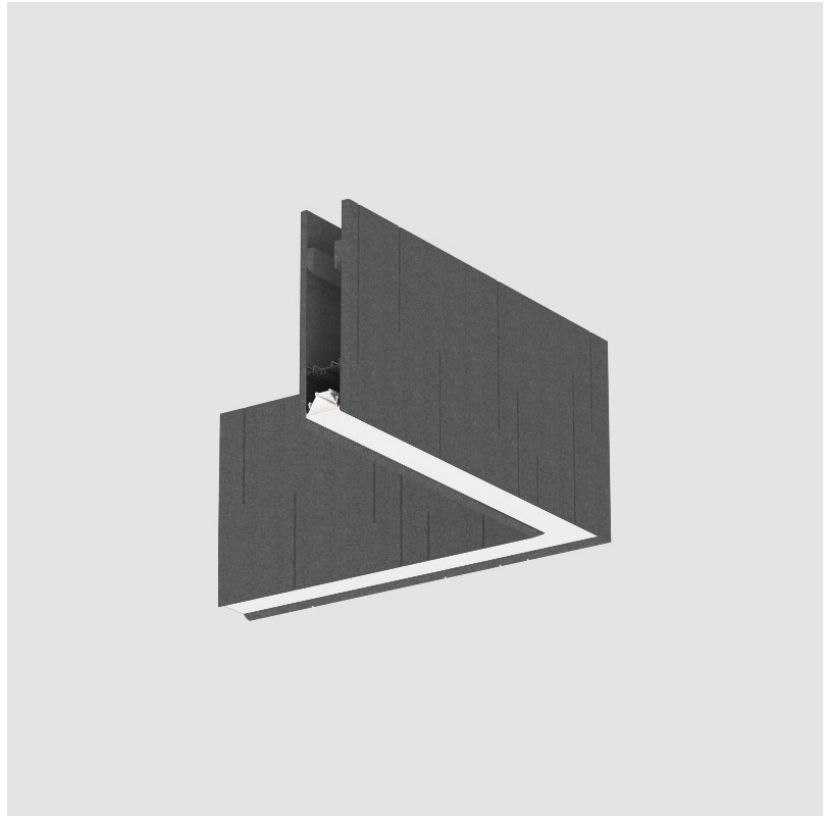

PROJECT
TYPE
NOTES
QUANTITY
DATE

A3UNI-MOD-SUS-SYS COMPONENTS SUSPENSION

A300815-

DESCRIPTION

Unity - Acoustic Suspension, L-Shape - No Through Wiring - LED
25.8W, 2700K / 3000K / 3500K / 4000K, Max. 3308lm, CRI90

GENERAL

Series: Unity
Partner: Prolicht
Division: Architectural
Installation: Suspension
Product Type: Acoustic
Mounting Location: Ceiling
Light Distribution: Direct

PHYSICAL

Shape: Rectangle
Length (mm): 1260
Length (in): 49 ³/₅
Width (mm): 1260
Width (in): 49 ³/₅
Height (mm): 320
Height (in): 12 ³/₅
Fixture Finish: BLK
Acoustic Finish: SFW / CYW / SEE / SYN / MTS / PMB / TTN / CYB / STO / DPE / BES / SHB / ARE / ANE / VRD / CRF
Fixture Material: Acoustic
Primary Material: Acoustic

ELECTRICAL

Input Wattage Range: 20 - 29 W
Lamp Type: LED (Zhaga Standard)
Input Wattage (W): 25.8
Dimming: Non-Dimming / 0-10V Dimming / Matter Dimming
Driver Included: Yes
Driver Location: Integrated
Driver Type: Constant Current - Universal
Driver Class: Class 2
Input Voltage (V): 120 - 277

LED

Delivered Lumen Range: 3000 - 4999 lm
Color Temperature (°K): 2700 / 3000 / 3500 / 4000
Max. Delivered Lumen (lm): 3169 / 3216 / 3247 / 3308
CRI: >90 CRI
Lamp Life (hrs): 50000

RATINGS AND CERTIFICATIONS

Certified By: Certified for North American Standards
IP rating: IP20