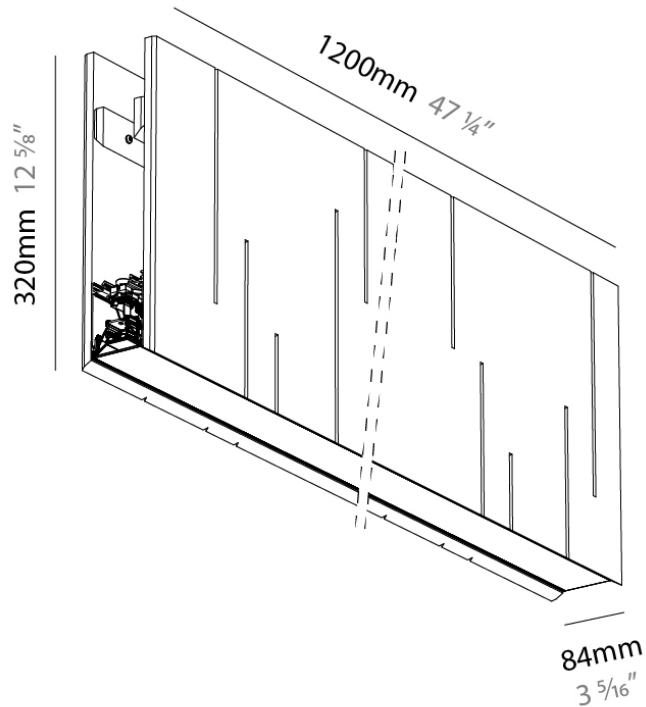

A3UNI-MOD-SUS-SYS COMPONENTS SUSPENSION

A300827-

DESCRIPTION

Unity - Acoustic Suspension, L = 12000mm / 47 1/4" - No Through Wiring - LED 25.8W, 2700K / 3000K / 3500K / 4000K, Max. 3197lm, CRI90

GENERAL

Series: Unity
Partner: Prolicht
Division: Architectural
Installation: Suspension
Product Type: Acoustic
Mounting Location: Ceiling
Light Distribution: Direct

PHYSICAL

Shape: Rectangle
Length (mm): 1200
Length (in): 47 1/4
Width (mm): 84
Width (in): 3 1/3
Height (mm): 320
Height (in): 12 5/8
Fixture Finish: BLK
Acoustic Finish: SFW / CYW / SEE / SYN / MTS / PMB / TTN / CYB / STO / DPE / BES / SHB / ARE / ANE / VRD / CRF
Fixture Material: Acoustic
Primary Material: Acoustic

ELECTRICAL

Input Wattage Range: 20 - 29 W
Lamp Type: LED (Zhaga Standard)
Input Wattage (W): 25.8
Dimming: Non-Dimming / 0-10V Dimming / Matter Dimming
Driver Included: Yes
Driver Location: Integrated
Driver Type: Constant Current - Universal
Driver Class: Class 2
Input Voltage (V): 120 - 277

LED

Delivered Lumen Range: 3000 - 4999 lm
Color Temperature (°K): 2700 / 3000 / 3500 / 4000
Max. Delivered Lumen (lm): 3063 / 3108 / 3137 / 3197
CRI: >90 CRI
Lamp Life (hrs): 50000

RATINGS AND CERTIFICATIONS

Certified By: Certified for North American Standards
IP rating: IP20