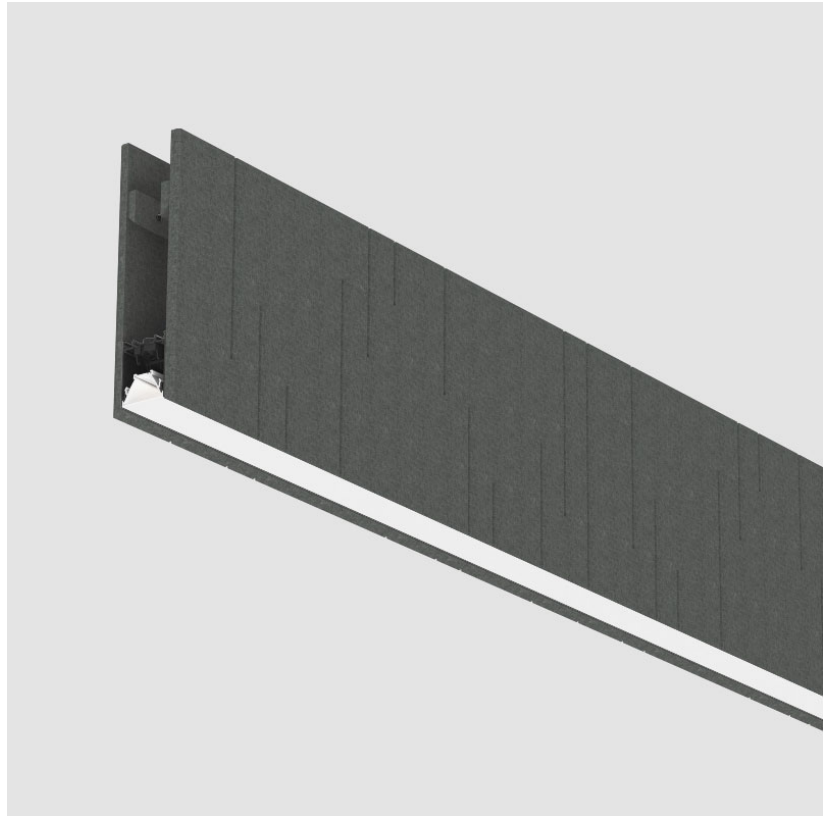

A3UNI-MOD-SUS-SYS COMPONENTS SUSPENSION

A300827-

DESCRIPTION

Unity - Acoustic Suspension, L = 12000mm / 47 1/4" - No Through Wiring - LED 25.8W, 2700K / 3000K / 3500K / 4000K, Max. 3197lm, CRI90

GENERAL

Series: Unity
Partner: Prolicht
Division: Architectural
Installation: Suspension
Product Type: Acoustic
Mounting Location: Ceiling
Light Distribution: Direct

PHYSICAL

Shape: Rectangle
Length (mm): 1200
Length (in): 47 1/4
Width (mm): 84
Width (in): 3 1/3
Height (mm): 320
Height (in): 12 5/8
Fixture Finish: BLK
Acoustic Finish: SFW / CYW / SEE / SYN / MTS / PMB / TTN / CYB / STO / DPE / BES / SHB / ARE / ANE / VRD / CRF
Fixture Material: Acoustic
Primary Material: Acoustic

ELECTRICAL

Input Wattage Range: 20 - 29 W
Lamp Type: LED (Zhaga Standard)
Input Wattage (W): 25.8
Dimming: Non-Dimming / 0-10V Dimming / Matter Dimming
Driver Included: Yes
Driver Location: Integrated
Driver Type: Constant Current - Universal
Driver Class: Class 2
Input Voltage (V): 120 - 277

LED

Delivered Lumen Range: 3000 - 4999 lm
Color Temperature (°K): 2700 / 3000 / 3500 / 4000
Max. Delivered Lumen (lm): 3063 / 3108 / 3137 / 3197
CRI: >90 CRI
Lamp Life (hrs): 50000

RATINGS AND CERTIFICATIONS

Certified By: Certified for North American Standards
IP rating: IP20