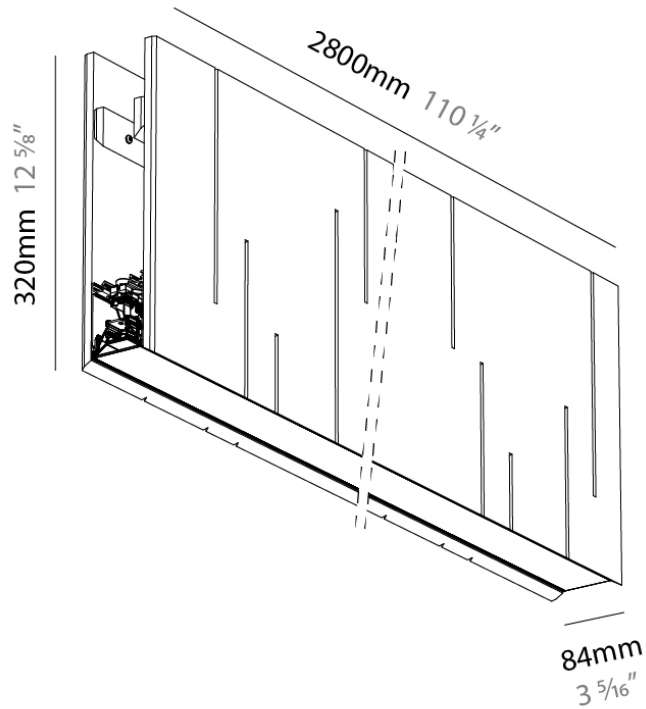

A3UNI-MOD-SUS-SYS COMPONENTS SUSPENSION

A300891-

DESCRIPTION

Unity - Acoustic Suspension, L = 2800mm / 110 1/4" - No Through Wiring - LED 29.4W, 2700K / 3000K / 3500K / 4000K, Max. 3752lm, CRI90 - Non-Dimming

GENERAL

Series: Unity
Partner: Prolicht
Division: Architectural
Installation: Suspension
Product Type: Acoustic
Mounting Location: Ceiling
Light Distribution: Direct

PHYSICAL

Shape: Rectangle
Length (mm): 2800
Length (in): 110 1/4
Width (mm): 84
Width (in): 3 1/3
Height (mm): 320
Height (in): 12 5/8
Fixture Finish: BLK
Acoustic Finish: SFW / CYW / SEE / SYN / MTS / PMB / TTN / CYB / STO / DPE / BES / SHB / ARE / ANE / VRD / CRF
Fixture Material: Acoustic
Primary Material: Acoustic

ELECTRICAL

Input Wattage Range: 20 - 29 W
Lamp Type: LED (Zhaga Standard)
Input Wattage (W): 29.4
Dimming: Non-Dimmable
Driver Included: Yes
Driver Location: Integrated
Driver Type: Constant Current - Universal
Driver Class: Class 2
Input Voltage (V): 120 - 277

LED

Delivered Lumen Range: 3000 - 4999 lm
Color Temperature (°K): 2700 / 3000 / 3500 / 4000
Max. Delivered Lumen (lm): 3594 / 3647 / 3684 / 3752
CRI: >90 CRI
Lamp Life (hrs): 50000

RATINGS AND CERTIFICATIONS

Certified By: Certified for North American Standards
IP rating: IP20