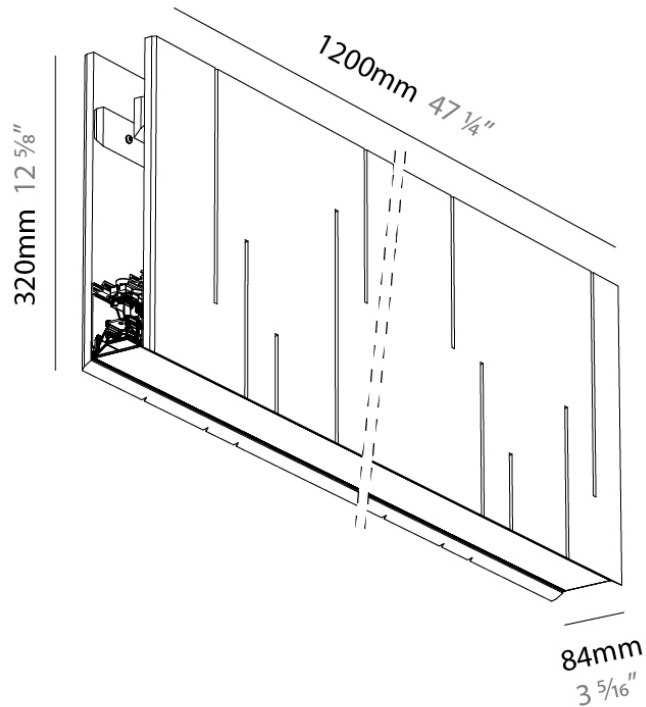

PROJECT	
TYPE	
NOTES	
QUANTITY	
DATE	

A3UNI-MOD-SUS-SYS COMPONENTS SUSPENSION

A300828-

DESCRIPTION

Unity - Acoustic Suspension, L = 1200mm / 47 1/4" - No Through Wiring - LED 25.8W, Tunable White (2700K-6500K), Max. 3625lm, CRI90

GENERAL

Series: Unity
Partner: Prolicht
Division: Architectural
Installation: Suspension
Product Type: Acoustic
Mounting Location: Ceiling
Light Distribution: Direct

PHYSICAL

Shape: Rectangle
Length (mm): 1200
Length (in): 47 1/4
Width (mm): 84
Width (in): 3 1/3
Height (mm): 320
Height (in): 12 5/8
Fixture Finish: BLK
Acoustic Finish: SFW / CYW / SEE / SYN / MTS / PMB / TTN / CYB / STO / DPE / BES / SHB / ARE / ANE / VRD / CRF
Fixture Material: Acoustic
Primary Material: Acoustic

ELECTRICAL

Input Wattage Range: 30 - 49 W
Lamp Type: LED (Zhaga Standard)
Input Wattage (W): 25.8
Dimming: Dali Dimming / Matter
Driver Included: Yes
Driver Location: Integrated
Driver Type: Constant Current - Universal
Driver Class: Class 2
Input Voltage (V): 120 - 277

LED

Delivered Lumen Range: 2000 - 3999 lm
Color Temperature (°K): 2700-6500 Tunable White
Max. Delivered Lumen (lm): 2657-3625
CRI: >90 CRI
Lamp Life (hrs): 50000

RATINGS AND CERTIFICATIONS

Certified By: Certified for North American Standards
IP rating: IP20