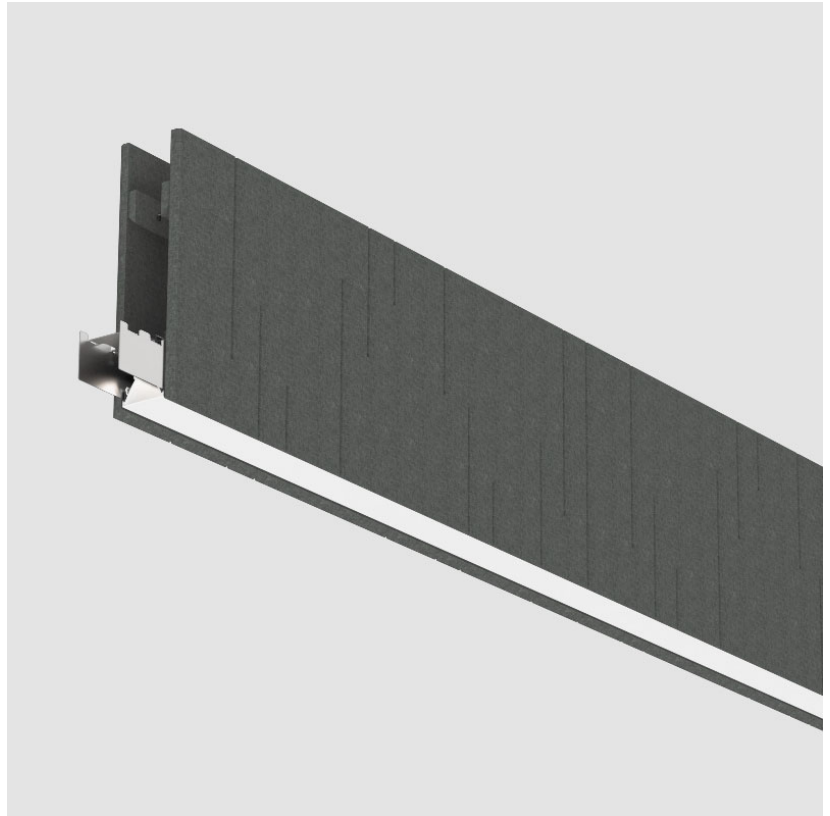

A3UNI-MOD-SUS-SYS COMPONENTS SUSPENSION

A300859-

DESCRIPTION

Unity - Acoustic Suspension, L = 2200mm / 86 3/5" - Through Wiring - LED 47.3W, 2700K / 3000K / 3500K / 4000K, Max. 5856lm, CRI90

GENERAL

Series: Unity
Partner: Prolicht
Division: Architectural
Installation: Suspension
Product Type: Acoustic
Mounting Location: Ceiling
Light Distribution: Direct

PHYSICAL

Shape: Rectangle
Length (mm): 2200
Length (in): 86 3/5
Width (mm): 84
Width (in): 3 1/3
Height (mm): 320
Height (in): 12 5/8
Fixture Finish: BLK
Acoustic Finish: SFW / CYW / SEE / SYN / MTS / PMB / TTN / CYB / STO / DPE / BES / SHB / ARE / ANE / VRD / CRF
Fixture Material: Acoustic
Primary Material: Acoustic

ELECTRICAL

Input Wattage Range: 30 - 49 W
Lamp Type: LED (Zhaga Standard)
Input Wattage (W): 47.3
Dimming: Non-Dimming / 0-10V Dimming / Matter Dimming
Driver Included: Yes
Driver Location: Integrated
Driver Type: Constant Current - Universal
Driver Class: Class 2
Input Voltage (V): 120 - 277

LED

Delivered Lumen Range: 5000 - 9999 lm
Color Temperature (°K): 2700 / 3000 / 3500 / 4000
Max. Delivered Lumen (lm): 5610 / 5692 / 5752 / 5856
CRI: >90 CRI
Lamp Life (hrs): 50000

RATINGS AND CERTIFICATIONS

Certified By: Certified for North American Standards
IP rating: IP20