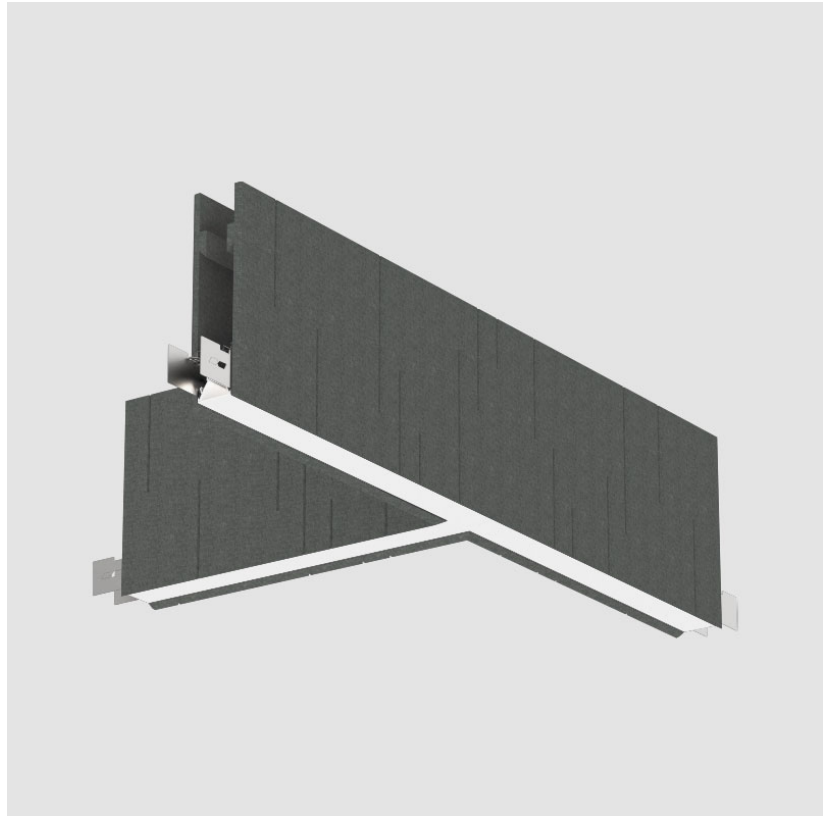

A3UNI-MOD-SUS-SYS COMPONENTS SUSPENSION

A300905-

DESCRIPTION

Unity - Acoustic Suspension, T-Shape - Through Wiring - LED
38.7W, 2700K / 3000K / 3500K / 4000K, Max. 5540lm, CRI90

GENERAL

Series: Unity
Partner: Prolight
Division: Architectural
Installation: Suspension
Product Type: Acoustic
Mounting Location: Ceiling
Light Distribution: Direct

PHYSICAL

Shape: Rectangle
Length (mm): 1260
Length (in): 49 ³/₈
Width (mm): 660
Width (in): 26
Height (mm): 320
Height (in): 12 ⁵/₈
Fixture Finish: BLK
Acoustic Finish: SFW / CYW / SEE / SYN / MTS / PMB / TTN / CYB / STO / DPE / BES / SHB / ARE / ANE / VRD / CRF
Fixture Material: Acoustic
Primary Material: Acoustic

ELECTRICAL

Input Wattage Range: 50 - 79 W
Lamp Type: LED (Zhaga Standard)
Input Wattage (W): 38.7
Dimming: Non-Dimming / 0-10V Dimming / Matter Dimming
Driver Included: Yes
Driver Location: Integrated
Driver Type: Constant Current - Universal
Driver Class: Class 2
Input Voltage (V): 120 - 277

LED

Delivered Lumen Range: 5000 - 9999 lm
Color Temperature (°K): 2700 / 3000 / 3500 / 4000
Max. Delivered Lumen (lm): 5307 / 5385 / 5437 / 5540
CRI: >90 CRI
Lamp Life (hrs): 50000

RATINGS AND CERTIFICATIONS

Certified By: Certified for North American Standards
IP rating: IP20