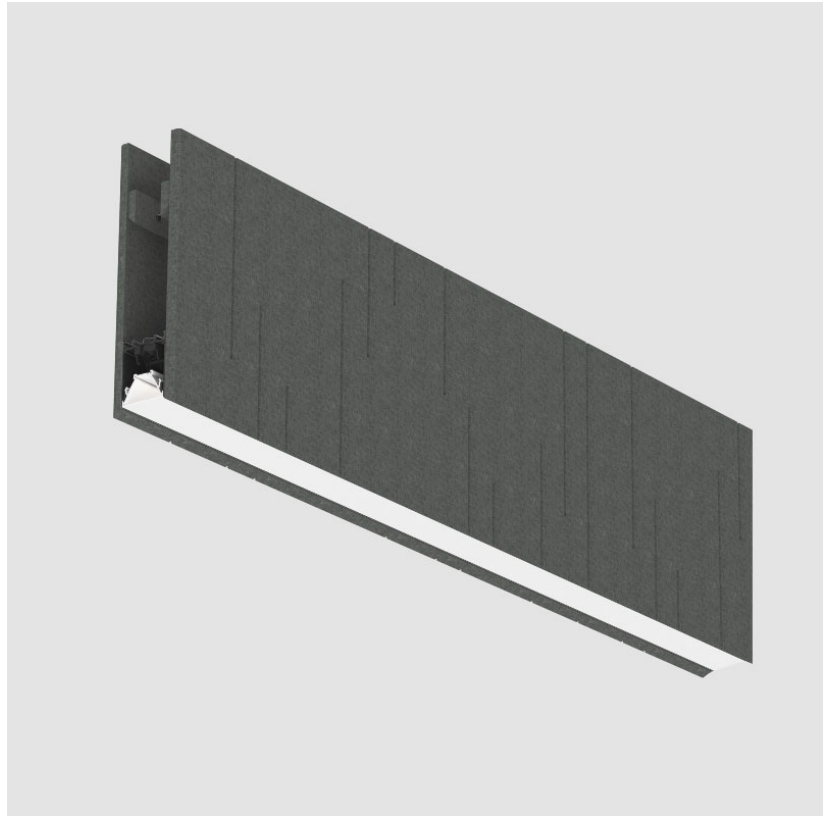

A3UNI-MOD-SUS-SYS COMPONENTS SUSPENSION

A300825-

DESCRIPTION

Unity - Acoustic Suspension, L = 1000mm / 39 3/8" - No Through Wiring - LED 21.5W, 2700K / 3000K / 3500K / 4000K, Max. 2659lm, CRI90

GENERAL

Series: Unity
Partner: Prolicht
Division: Architectural
Installation: Suspension
Product Type: Acoustic
Mounting Location: Ceiling
Light Distribution: Direct

PHYSICAL

Shape: Rectangle
Length (mm): 1000
Length (in): 39 3/8
Width (mm): 84
Width (in): 3 1/3
Height (mm): 320
Height (in): 12 5/8
Fixture Finish: BLK
Acoustic Finish: SFW / CYW / SEE / SYN / MTS / PMB / TTN / CYB / STO / DPE / BES / SHB / ARE / ANE / VRD / CRF
Fixture Material: Acoustic
Primary Material: Acoustic

ELECTRICAL

Input Wattage Range: 20 - 29 W
Lamp Type: LED (Zhaga Standard)
Input Wattage (W): 21.5
Dimming: Non-Dimming / 0-10V Dimming / Matter Dimming
Driver Included: Yes
Driver Location: Integrated
Driver Type: Constant Current - Universal
Driver Class: Class 2
Input Voltage (V): 120 - 277

LED

Delivered Lumen Range: 2000 - 2999 lm
Color Temperature (°K): 2700 / 3000 / 3500 / 4000
Max. Delivered Lumen (lm): 2547 / 2585 / 2615 / 2659
CRI: >90 CRI
Lamp Life (hrs): 50000

RATINGS AND CERTIFICATIONS

Certified By: Certified for North American Standards
IP rating: IP20