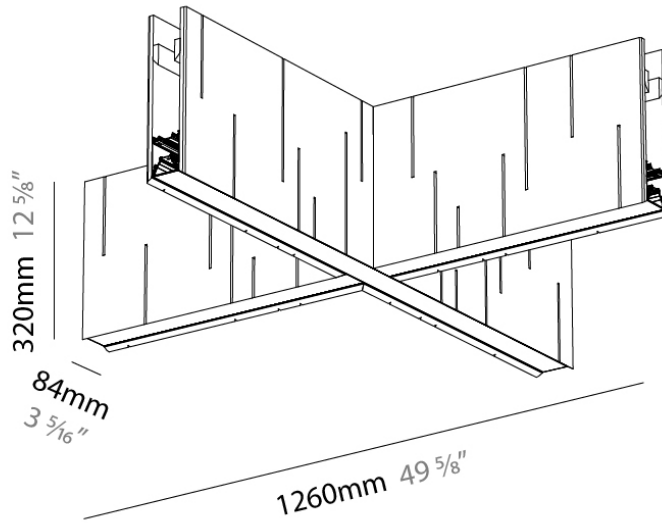

PROJECT	
TYPE	
NOTES	
QUANTITY	
DATE	

A3UNI-MOD-SUS-SYS COMPONENTS SUSPENSION

A300752-

DESCRIPTION

Unity - Acoustic Suspension, X-Shape - No Through Wiring - LED 51.6W, Tunable White (2700K-6500K), Max. 7249lm, CRI90

GENERAL

Series: Unity
Partner: Prolicht
Division: Architectural
Installation: Suspension
Product Type: Acoustic
Mounting Location: Ceiling
Light Distribution: Direct

PHYSICAL

Shape: Rectangle
Length (mm): 1260
Length (in): 49 ³/₈
Width (mm): 1260
Width (in): 49 ³/₈
Height (mm): 320
Height (in): 12 ⁵/₈
Holder Finish: BLK
Acoustic Finish: SFW / CYW / SEE / SYN / MTS / PMB / TTN / CYB / STO / DPE / BES / SHB / ARE / ANE / VRD / CRF
Fixture Material: Acoustic
Primary Material: Acoustic

ELECTRICAL

Input Wattage Range: 50 - 79 W
Lamp Type: LED (Zhaga Standard)
Input Wattage (W): 51.6
Dimming: Non-Dimming / 0-10V Dimming / Matter Dimming
Driver Included: Yes
Driver Location: Integrated
Driver Type: Constant Current - Universal
Driver Class: Class 2
Input Voltage (V): 120 - 277

LED

Delivered Lumen Range: 5000 - 9999 lm
Color Temperature (°K): 2700 / 3000 / 3500 / 4000
Max. Delivered Lumen (lm): 7077 / 7180 / 7249 / 7387
CRI: >90 CRI
Lamp Life (hrs): 50000

RATINGS AND CERTIFICATIONS

Certified By: Certified for North American Standards
IP rating: IP20