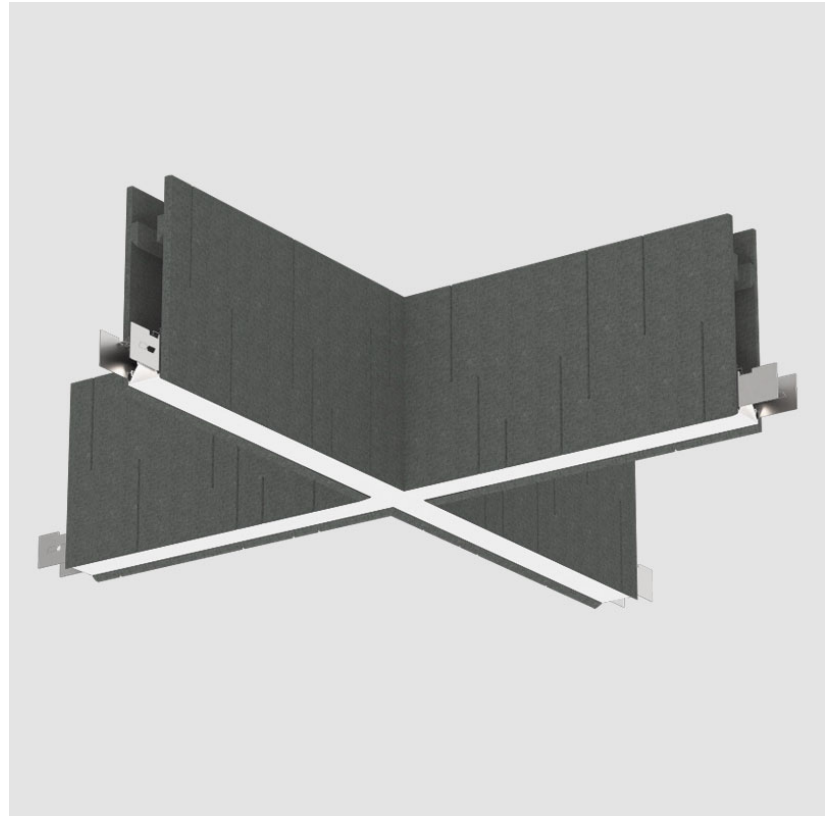

PROJECT	
TYPE	
NOTES	
QUANTITY	
DATE	

A3UNI-MOD-SUS-SYS COMPONENTS SUSPENSION

A300753-

DESCRIPTION

Unity - Acoustic Suspension, X-Shape - Through Wiring - LED
51.6W, 2700K / 3000K / 3500K / 4000K, Max. 7387lm, CRI90

GENERAL

Series: Unity
Partner: Prolicht
Division: Architectural
Installation: Suspension
Product Type: Acoustic
Mounting Location: Ceiling
Light Distribution: Direct

PHYSICAL

Shape: Rectangle
Length (mm): 1260
Length (in): 49 ³/₈
Width (mm): 1260
Width (in): 49 ³/₈
Height (mm): 320
Height (in): 12 ⁵/₈
Fixture Finish: BLK
Acoustic Finish: SFW / CYW / SEE / SYN / MTS / PMB / TTN / CYB / STO / DPE / BES / SHB / ARE / ANE / VRD / CRF
Fixture Material: Acoustic
Primary Material: Acoustic

ELECTRICAL

Input Wattage Range: 50 - 79 W
Lamp Type: LED (Zhaga Standard)
Input Wattage (W): 51.6
Dimming: Non-Dimming / 0-10V Dimming / Matter Dimming
Driver Included: Yes
Driver Location: Integrated
Driver Type: Constant Current - Universal
Driver Class: Class 2
Input Voltage (V): 120 - 277

LED

Delivered Lumen Range: 5000 - 9999 lm
Color Temperature (°K): 2700 / 3000 / 3500 / 4000
Max. Delivered Lumen (lm): 7077 / 7180 / 7249 / 7387
CRI: >90 CRI
Lamp Life (hrs): 50000

RATINGS AND CERTIFICATIONS

Certified By: Certified for North American Standards
IP rating: IP20