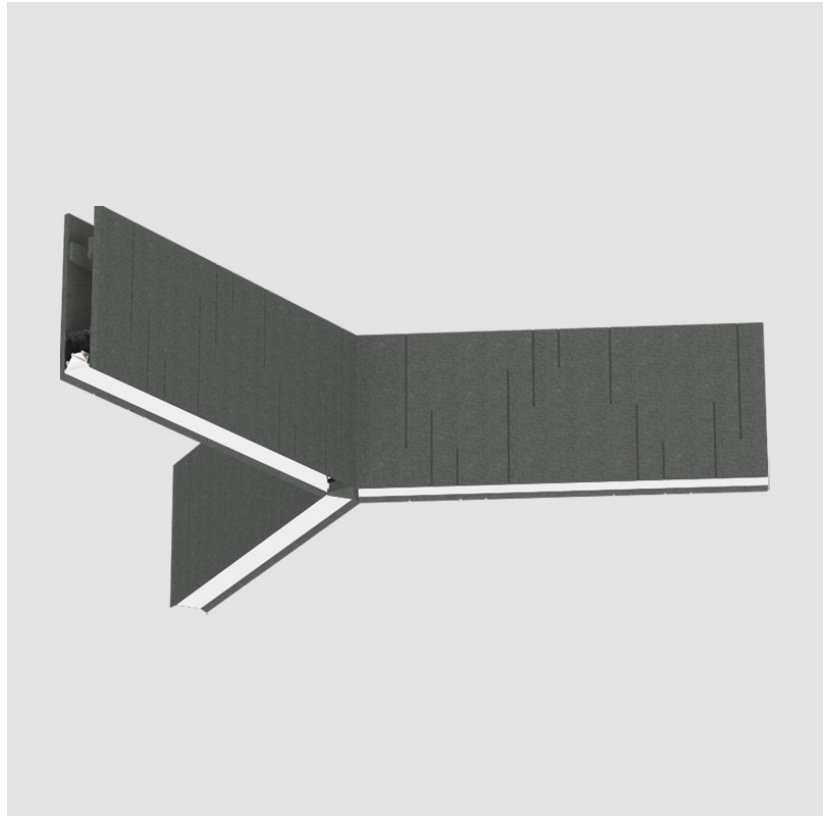

A3UNI-MOD-SUS-SYS COMPONENTS SUSPENSION

A300873-

DESCRIPTION

Unity - Acoustic Suspension, Y-Shape - No Through Wiring - LED
25.2W, 2700K / 3000K / 3500K / 4000K, Max. 3322lm, CRI90 - Non-Dimming

GENERAL

Series: Unity
Partner: Prolicht
Division: Architectural
Installation: Suspension
Product Type: Acoustic
Mounting Location: Ceiling
Light Distribution: Direct

PHYSICAL

Shape: Rectangle
Length (mm): 1490
Length (in): 58 ²/₃
Width (mm): 1290
Width (in): 50 ⁷/₉
Height (mm): 320
Height (in): 12 ³/₅
Fixture Finish: BLK
Acoustic Finish: SFW / CYW / SEE / SYN / MTS / PMB / TTN / CYB / STO / DPE / BES / SHB / ARE / ANE / VRD / CRF
Fixture Material: Acoustic
Primary Material: Acoustic

ELECTRICAL

Input Wattage Range: 20 - 29 W
Lamp Type: LED (Zhaga Standard)
Input Wattage (W): 25.2
Dimming: Non-Dimmable
Driver Included: Yes
Driver Location: Integrated
Driver Type: Constant Current - Universal
Driver Class: Class 2
Input Voltage (V): 120 - 277

LED

Delivered Lumen Range: 3000 - 4999 lm
Color Temperature (°K): 2700 / 3000 / 3500 / 4000
Max. Delivered Lumen (lm): 3182 / 3229 / 3264 / 3322
CRI: >90 CRI
Lamp Life (hrs): 50000

RATINGS AND CERTIFICATIONS

Certified By: Certified for North American Standards
IP rating: IP20