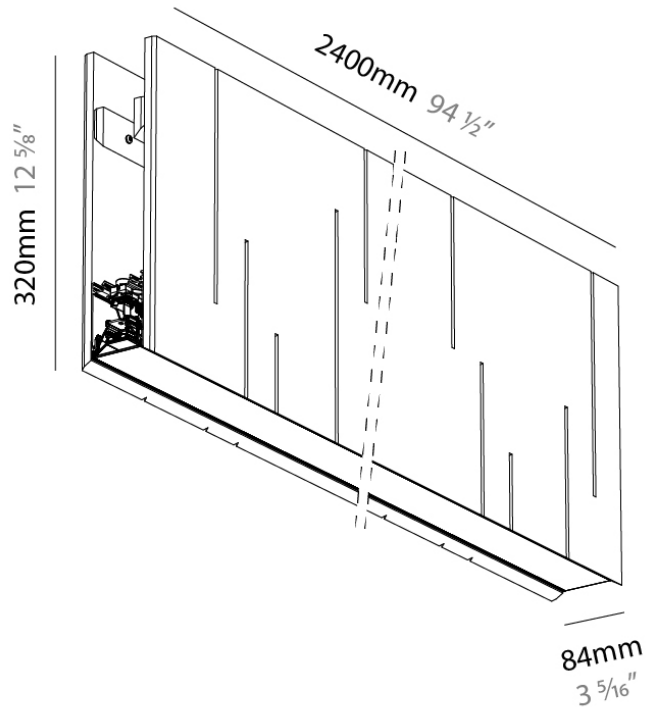

PROJECT	
TYPE	
NOTES	
QUANTITY	
DATE	

A3UNI-MOD-SUS-SYS COMPONENTS SUSPENSION

A300840-

DESCRIPTION

Unity - Acoustic Suspension, L = 2400mm / 94 1/2" - No Through Wiring - LED 51.6W, Tunable White (2700K-6500K), Max. 7249lm, CRI90

GENERAL

Series: Unity
Partner: Prolicht
Division: Architectural
Installation: Suspension
Product Type: Acoustic
Mounting Location: Ceiling
Light Distribution: Direct

PHYSICAL

Shape: Rectangle
Length (mm): 2400
Length (in): 94 1/2
Width (mm): 84
Width (in): 3 1/3
Height (mm): 320
Height (in): 12 5/8
Fixture Finish: BLK
Acoustic Finish: SFW / CYW / SEE / SYN / MTS / PMB / TTN / CYB / STO / DPE / BES / SHB / ARE / ANE / VRD / CRF
Fixture Material: Acoustic
Primary Material: Acoustic

ELECTRICAL

Input Wattage Range: 50 - 79 W
Lamp Type: LED (Zhaga Standard)
Input Wattage (W): 51.6
Dimming: Dali Dimming / Matter
Driver Included: Yes
Driver Location: Integrated
Driver Type: Constant Current - Universal
Driver Class: Class 2
Input Voltage (V): 120 - 277

LED

Delivered Lumen Range: 5000 - 9999 lm
Color Temperature (°K): 2700-6500 Tunable White
Max. Delivered Lumen (lm): 5314 - 7249
CRI: >90 CRI
Lamp Life (hrs): 50000

RATINGS AND CERTIFICATIONS

Certified By: Certified for North American Standards
IP rating: IP20