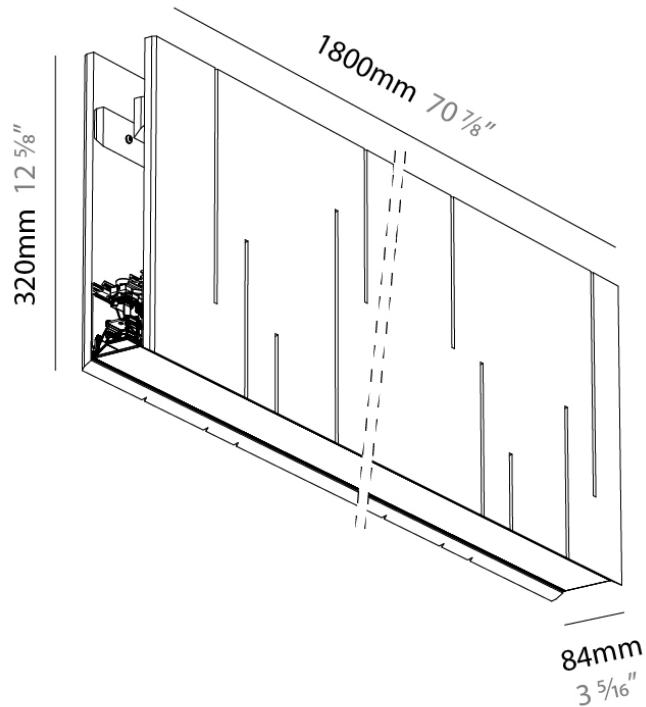

A3UNI-MOD-SUS-SYS COMPONENTS SUSPENSION

A300833-

DESCRIPTION

Unity - Acoustic Suspension, L = 1800mm / 70 6/7" - No Through Wiring - LED 38.7W, 2700K / 3000K / 3500K / 4000K, Max. 4796lm, CRI90

GENERAL

Series: Unity
Partner: Prolicht
Division: Architectural
Installation: Suspension
Product Type: Acoustic
Mounting Location: Ceiling
Light Distribution: Direct

PHYSICAL

Shape: Rectangle
Length (mm): 1800
Length (in): 70 6/7
Width (mm): 84
Width (in): 3 1/3
Height (mm): 320
Height (in): 12 5/8
Fixture Finish: BLK
Acoustic Finish: SFW / CYW / SEE / SYN / MTS / PMB / TTN / CYB / STO / DPE / BES / SHB / ARE / ANE / VRD / CRF
Fixture Material: Acoustic
Primary Material: Acoustic

ELECTRICAL

Input Wattage Range: 30 - 49 W
Lamp Type: LED (Zhaga Standard)
Input Wattage (W): 38.7
Dimming: Non-Dimming / 0-10V Dimming / Matter Dimming
Driver Included: Yes
Driver Location: Integrated
Driver Type: Constant Current - Universal
Driver Class: Class 2
Input Voltage (V): 120 - 277

LED

Delivered Lumen Range: 3000 - 4999 lm
Color Temperature (°K): 2700 / 3000 / 3500 / 4000
Max. Delivered Lumen (lm): 4594 / 4661 / 4706 / 4796
CRI: >90 CRI
Lamp Life (hrs): 50000

RATINGS AND CERTIFICATIONS

Certified By: Certified for North American Standards
IP rating: IP20