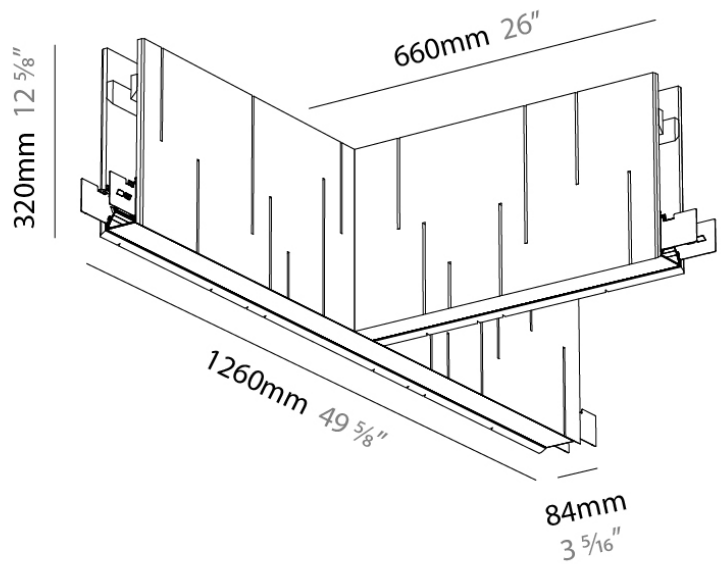

A3UNI-MOD-SUS-SYS COMPONENTS SUSPENSION

A300905-

DESCRIPTION

Unity - Acoustic Suspension, T-Shape - Through Wiring - LED
38.7W, 2700K / 3000K / 3500K / 4000K, Max. 5540lm, CRI90

GENERAL

Series: Unity
Partner: Prolight
Division: Architectural
Installation: Suspension
Product Type: Acoustic
Mounting Location: Ceiling
Light Distribution: Direct

PHYSICAL

Shape: Rectangle
Length (mm): 1260
Length (in): 49 ³/₈
Width (mm): 660
Width (in): 26
Height (mm): 320
Height (in): 12 ⁵/₈
Fixture Finish: BLK
Acoustic Finish: SFW / CYW / SEE / SYN / MTS / PMB / TTN / CYB / STO / DPE / BES / SHB / ARE / ANE / VRD / CRF
Fixture Material: Acoustic
Primary Material: Acoustic

ELECTRICAL

Input Wattage Range: 50 - 79 W
Lamp Type: LED (Zhaga Standard)
Input Wattage (W): 38.7
Dimming: Non-Dimming / 0-10V Dimming / Matter Dimming
Driver Included: Yes
Driver Location: Integrated
Driver Type: Constant Current - Universal
Driver Class: Class 2
Input Voltage (V): 120 - 277

LED

Delivered Lumen Range: 5000 - 9999 lm
Color Temperature (°K): 2700 / 3000 / 3500 / 4000
Max. Delivered Lumen (lm): 5307 / 5385 / 5437 / 5540
CRI: >90 CRI
Lamp Life (hrs): 50000

RATINGS AND CERTIFICATIONS

Certified By: Certified for North American Standards
IP rating: IP20