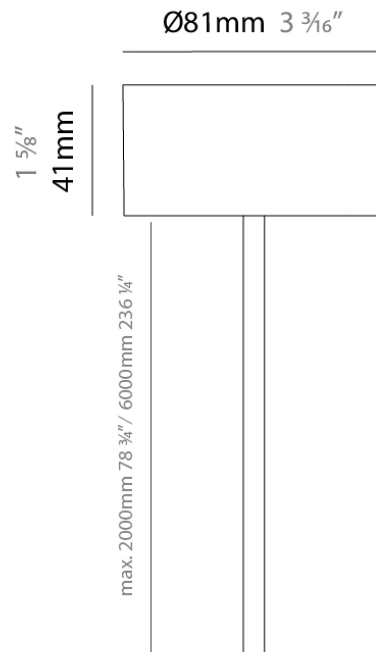

PROJECT	
TYPE	
NOTES	
QUANTITY	
DATE	

A3UNI-MOD-SUS-SYS COMPONENTS

A380634-

DESCRIPTION

Slider - Round Canopy for Suspension for Dali Dimm

GENERAL

Series: Slider
Partner: Prolicht
Division: Architectural

PHYSICAL

Diameter (mm): 81
Diameter (in): 3 ³/₁₆
Height (mm): 41
Height (in): 1 ⁵/₈
Fixture Finish: BLK / WHI
Fixture Material: Extruded Aluminum
Cable Details: 2,000mm / 78 3/4" or 6,000mm / 236 1/4" - Cable finishes - White, Black, Orange, Red

LED

CRI: >90 CRI

RATINGS AND CERTIFICATIONS

Certified By: CSA Certified to UL and CSA Standards
IP rating: IP40