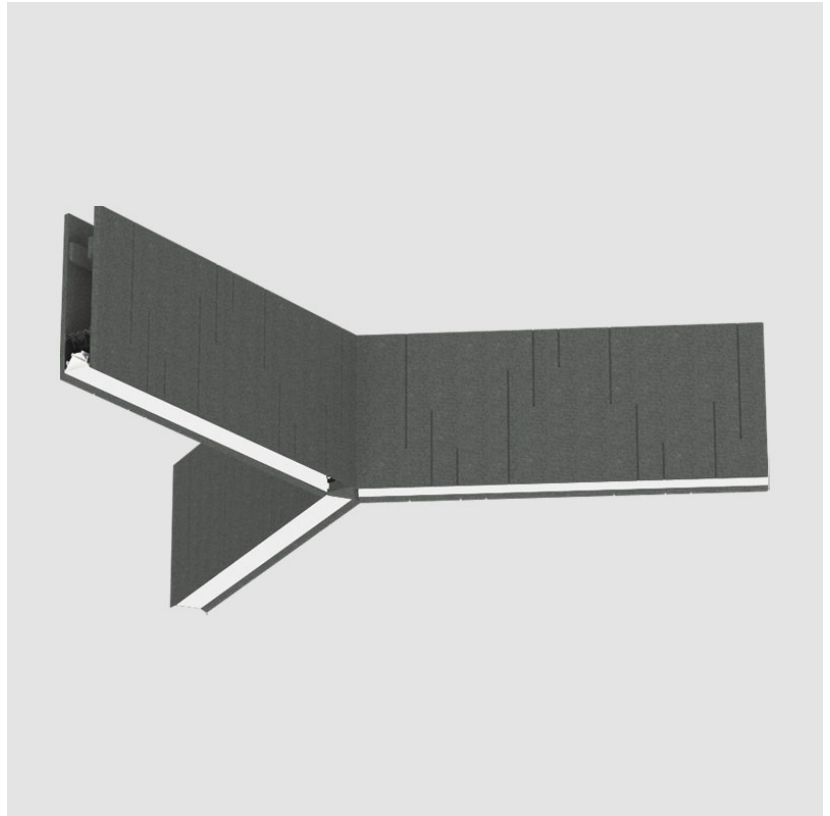

PROJECT	
TYPE	
NOTES	
QUANTITY	
DATE	

A3UNI-MOD-SUS-SYS COMPONENTS SUSPENSION

A300811-

DESCRIPTION

Unity - Acoustic Suspension, Y-Shape - No Through Wiring - LED
51.6W, 2700K / 3000K / 3500K / 4000K, Max. 6609lm, CRI90

GENERAL

Series: Unity
Partner: Prolight
Division: Architectural
Installation: Suspension
Product Type: Acoustic
Mounting Location: Ceiling
Light Distribution: Direct

PHYSICAL

Shape: Rectangle
Length (mm): 1490
Length (in): 58 ⁷/₅
Width (mm): 1290
Width (in): 50 ⁷/₅
Height (mm): 320
Height (in): 12 ³/₅
Fixture Finish: BLK
Acoustic Finish: SFW / CYW / SEE / SYN / MTS / PMB / TTN / CYB / STO / DPE / BES / SHB / ARE / ANE / VRD / CRF
Fixture Material: Acoustic
Primary Material: Acoustic

ELECTRICAL

Input Wattage Range: 50 - 79 W
Lamp Type: LED (Zhaga Standard)
Input Wattage (W): 51.6
Dimming: Non-Dimming / 0-10V Dimming / Matter Dimming
Driver Included: Yes
Driver Location: Integrated
Driver Type: Constant Current - Universal
Driver Class: Class 2
Input Voltage (V): 120 - 277

LED

Delivered Lumen Range: 3000 - 4999 lm
Color Temperature (°K): 2700 / 3000 / 3500 / 4000
Max. Delivered Lumen (lm): 3182 / 3229 / 3264 / 3322
CRI: >90 CRI
Lamp Life (hrs): 50000

RATINGS AND CERTIFICATIONS

Certified By: Certified for North American Standards
IP rating: IP20