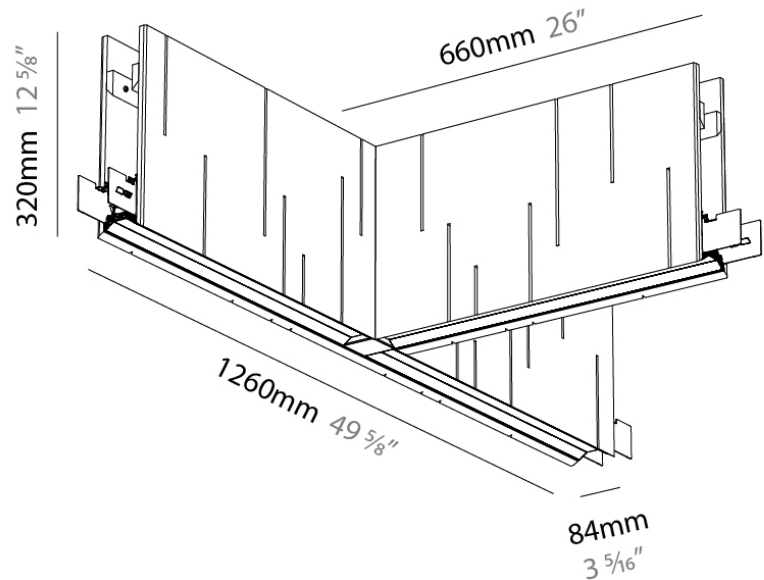

A3UNI-MOD-SUS-SYS COMPONENTS SUSPENSION

A300909-

DESCRIPTION

Unity - Acoustic Suspension, T-Shape - Through Wiring - LED
38.7W, 2700K / 3000K / 3500K / 4000K, Max. 5374lm, CRI90 -
Raster Diffuser

GENERAL

Series: Unity
Partner: Prolicht
Division: Architectural
Installation: Suspension
Product Type: Acoustic
Mounting Location: Ceiling
Light Distribution: Direct

PHYSICAL

Shape: Rectangle
Length (mm): 1260
Length (in): 49 ³/₈
Width (mm): 660
Width (in): 26
Height (mm): 320
Height (in): 12 ⁵/₈
Diffuser: Raster
Fixture Finish: BLK
Acoustic Finish: SFW / CYW / SEE / SYN / MTS / PMB / TTN / CYB / STO /
DPE / BES / SHB / ARE / ANE / VRD / CRF
Fixture Material: Acoustic
Primary Material: Acoustic

ELECTRICAL

Input Wattage Range: 50 - 79 W
Lamp Type: LED (Zhaga Standard)
Input Wattage (W): 38.7
Dimming: Non-Dimming / 0-10V Dimming / Matter Dimming
Driver Included: Yes
Driver Location: Integrated
Driver Type: Constant Current - Universal
Driver Class: Class 2
Input Voltage (V): 120 - 277

LED

Delivered Lumen Range: 5000 - 9999 lm
Color Temperature (°K): 2700 / 3000 / 3500 / 4000
Max. Delivered Lumen (lm): 5148 / 5223 / 5273 / 5374
CRI: >90 CRI
Lamp Life (hrs): 50000

RATINGS AND CERTIFICATIONS

Certified By: Certified for North American Standards
IP rating: IP20