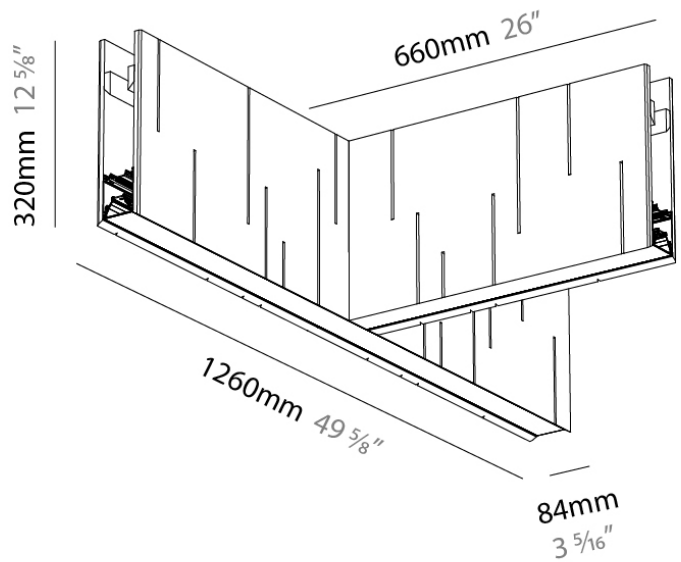

PROJECT	
TYPE	
NOTES	
QUANTITY	
DATE	

A3UNI-MOD-SUS-SYS COMPONENTS SUSPENSION

A300869-

DESCRIPTION

Unity - Acoustic Suspension, T-Shape - No Through Wiring - LED 18.8W, 2700K / 3000K / 3500K / 4000K, Max. 2502lm, CRI90 - Non-Dimming

GENERAL

Series: Unity
Partner: Prolicht
Division: Architectural
Installation: Suspension
Product Type: Acoustic
Mounting Location: Ceiling
Light Distribution: Direct

PHYSICAL

Shape: Rectangle
Length (mm): 1260
Length (in): 49 3/5
Width (mm): 660
Width (in): 26
Height (mm): 320
Height (in): 12 3/8
Fixture Finish: BLK
Acoustic Finish: SFW / CYW / SEE / SYN / MTS / PMB / TTN / CYB / STO / DPE / BES / SHB / ARE / ANE / VRD / CRF
Fixture Material: Acoustic
Primary Material: Acoustic

ELECTRICAL

Input Wattage Range: 10 - 19 W
Lamp Type: LED (Zhaga Standard)
Input Wattage (W): 18.8
Dimming: Non-Dimmable
Driver Included: Yes
Driver Location: Integrated
Driver Type: Constant Current - Universal
Driver Class: Class 2
Input Voltage (V): 120 - 277

LED

Delivered Lumen Range: 2000 - 3999 lm
Color Temperature (°K): 2700 / 3000 / 3500 / 4000
Max. Delivered Lumen (lm): 2396 / 2432 / 2455 / 2502
CRI: >90 CRI
Lamp Life (hrs): 50000

RATINGS AND CERTIFICATIONS

Certified By: Certified for North American Standards
IP rating: IP20