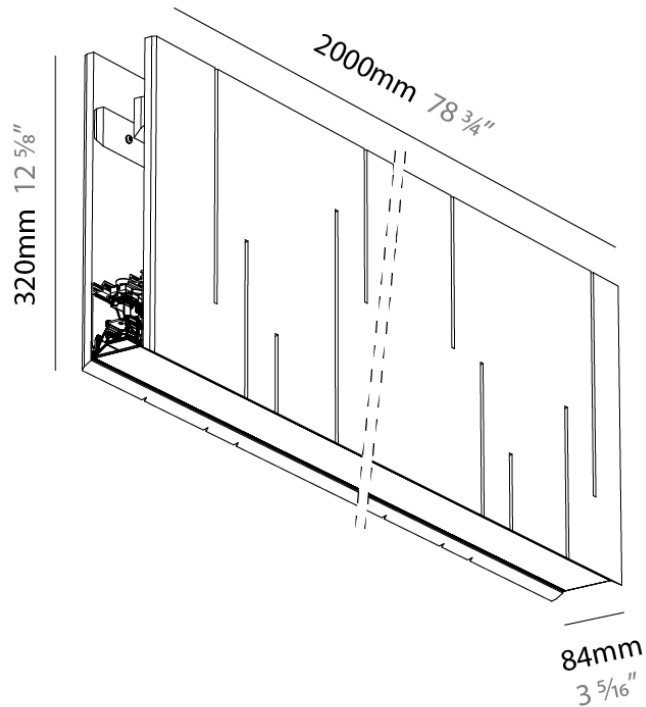

A3UNI-MOD-SUS-SYS COMPONENTS SUSPENSION

A300887-

DESCRIPTION

Unity - Acoustic Suspension, L = 2000mm / 78 3/4" - No Through Wiring - LED 21W, 2700K / 3000K / 3500K / 4000K, Max. 2682lm, CRI90 - Non-Dimming

GENERAL

Series: Unity
Partner: Prolicht
Division: Architectural
Installation: Suspension
Product Type: Acoustic
Mounting Location: Ceiling
Light Distribution: Direct

PHYSICAL

Shape: Rectangle
Length (mm): 2000
Length (in): 78 3/4
Width (mm): 84
Width (in): 3 1/3
Height (mm): 320
Height (in): 12 5/8
Fixture Finish: BLK
Acoustic Finish: SFW / CYW / SEE / SYN / MTS / PMB / TTN / CYB / STO / DPE / BES / SHB / ARE / ANE / VRD / CRF
Fixture Material: Acoustic
Primary Material: Acoustic

ELECTRICAL

Input Wattage Range: 20 - 29 W
Lamp Type: LED (Zhaga Standard)
Input Wattage (W): 21
Dimming: Non-Dimmable
Driver Included: Yes
Driver Location: Integrated
Driver Type: Constant Current - Universal
Driver Class: Class 2
Input Voltage (V): 120 - 277

LED

Delivered Lumen Range: 2000 - 2999 lm
Color Temperature (°K): 2700 / 3000 / 3500 / 4000
Max. Delivered Lumen (lm): 2569 / 2607 / 2633 / 2682
CRI: >90 CRI
Lamp Life (hrs): 50000

RATINGS AND CERTIFICATIONS

Certified By: Certified for North American Standards
IP rating: IP20