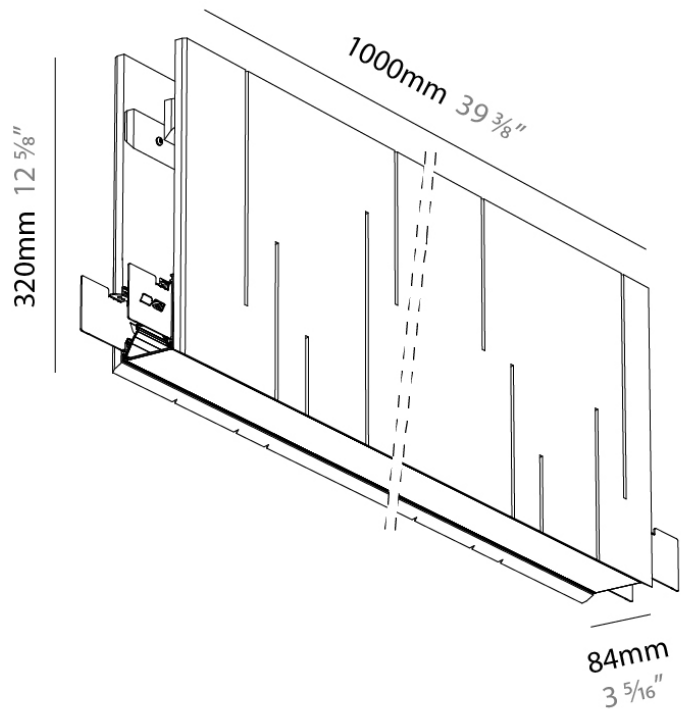

A3UNI-MOD-SUS-SYS COMPONENTS SUSPENSION

A300847-

DESCRIPTION

Unity - Acoustic Suspension, L = 1000mm / 39 3/8" - Through Wiring - LED 21.5W, 2700K / 3000K / 3500K / 4000K, Max. 2659lm, CRI90

GENERAL

Series: Unity
Partner: Prolicht
Division: Architectural
Installation: Suspension
Product Type: Acoustic
Mounting Location: Ceiling
Light Distribution: Direct

PHYSICAL

Shape: Rectangle
Length (mm): 1000
Length (in): 39 3/8
Width (mm): 84
Width (in): 3 1/3
Height (mm): 320
Height (in): 12 5/8
Fixture Finish: BLK
Acoustic Finish: SFW / CYW / SEE / SYN / MTS / PMB / TTN / CYB / STO / DPE / BES / SHB / ARE / ANE / VRD / CRF
Fixture Material: Acoustic
Primary Material: Acoustic

ELECTRICAL

Input Wattage Range: 20 - 29 W
Lamp Type: LED (Zhaga Standard)
Input Wattage (W): 21.5
Dimming: Non-Dimming / 0-10V Dimming / Matter Dimming
Driver Included: Yes
Driver Location: Integrated
Driver Type: Constant Current - Universal
Driver Class: Class 2
Input Voltage (V): 120 - 277

LED

Delivered Lumen Range: 2000 - 2999 lm
Color Temperature (°K): 2700 / 3000 / 3500 / 4000
Max. Delivered Lumen (lm): 2547 / 2585 / 2615 / 2659
CRI: >90 CRI
Lamp Life (hrs): 50000

RATINGS AND CERTIFICATIONS

Certified By: Certified for North American Standards
IP rating: IP20