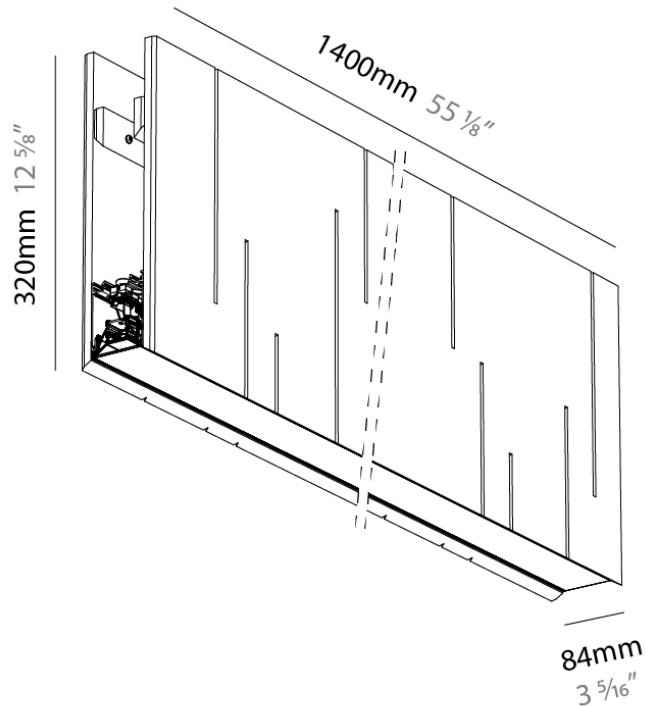

A3UNI-MOD-SUS-SYS COMPONENTS SUSPENSION

A300884-

DESCRIPTION

Unity - Acoustic Suspension, L = 1400mm / 55 1/8" - No Through Wiring - LED 14.7W, 2700K / 3000K / 3500K / 4000K, Max. 1876lm, CRI90 - Non-Dimming

GENERAL

Series: Unity
Partner: Prolicht
Division: Architectural
Installation: Suspension
Product Type: Acoustic
Mounting Location: Ceiling
Light Distribution: Direct

PHYSICAL

Shape: Rectangle
Length (mm): 1200
Length (in): 47 1/4
Width (mm): 84
Width (in): 3 1/3
Height (mm): 320
Height (in): 12 5/8
Fixture Finish: BLK
Acoustic Finish: SFW / CYW / SEE / SYN / MTS / PMB / TTN / CYB / STO / DPE / BES / SHB / ARE / ANE / VRD / CRF
Fixture Material: Acoustic
Primary Material: Acoustic

ELECTRICAL

Input Wattage Range: 10 - 19 W
Lamp Type: LED (Zhaga Standard)
Input Wattage (W): 14.7
Dimming: Non-Dimmable
Driver Included: Yes
Driver Location: Integrated
Driver Type: Constant Current - Universal
Driver Class: Class 2
Input Voltage (V): 120 - 277

LED

Delivered Lumen Range: 1000 - 1999 lm
Color Temperature (°K): 2700 / 3000 / 3500 / 4000
Max. Delivered Lumen (lm): 1797 / 1823 / 1842 / 1876
CRI: >90 CRI
Lamp Life (hrs): 50000

RATINGS AND CERTIFICATIONS

Certified By: Certified for North American Standards
IP rating: IP20