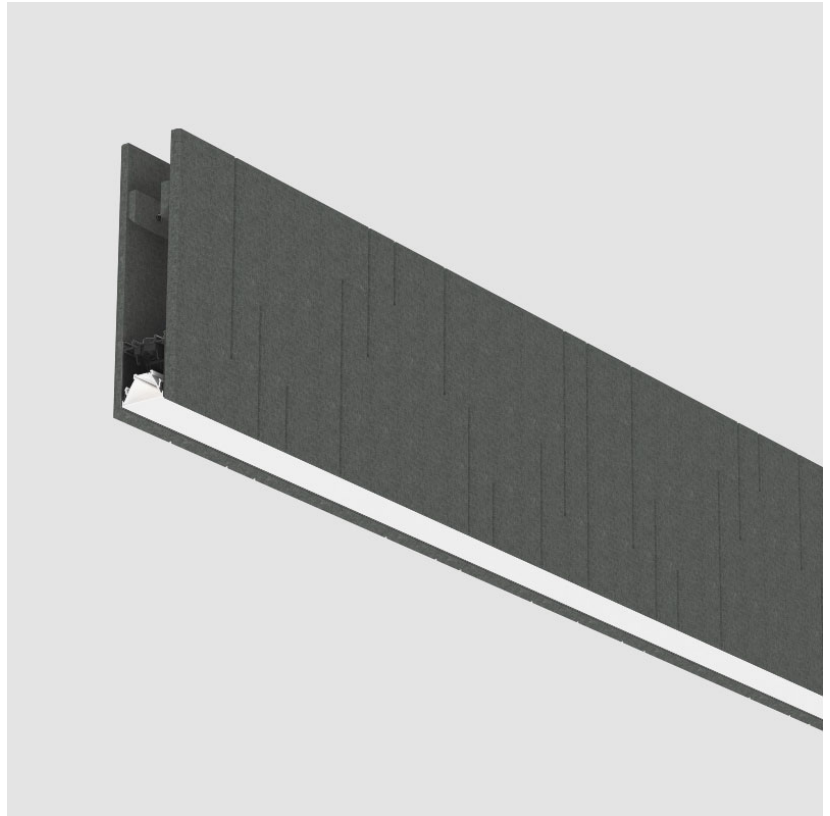

A3UNI-MOD-SUS-SYS COMPONENTS SUSPENSION

A300841-

DESCRIPTION

Unity - Acoustic Suspension, L = 2600mm / 102 1/3" - No Through Wiring - LED 55.9W, 2700K / 3000K / 3500K / 4000K, Max. 6925lm, CRI90

GENERAL

Series: Unity
Partner: Prolicht
Division: Architectural
Installation: Suspension
Product Type: Acoustic
Mounting Location: Ceiling
Light Distribution: Direct

PHYSICAL

Shape: Rectangle
Length (mm): 2600
Length (in): 102 1/3
Width (mm): 84
Width (in): 3 1/3
Height (mm): 320
Height (in): 12 5/8
Fixture Finish: BLK
Acoustic Finish: SFW / CYW / SEE / SYN / MTS / PMB / TTN / CYB / STO / DPE / BES / SHB / ARE / ANE / VRD / CRF
Fixture Material: Acoustic
Primary Material: Acoustic

ELECTRICAL

Input Wattage Range: 50 - 79 W
Lamp Type: LED (Zhaga Standard)
Input Wattage (W): 55.9
Dimming: Non-Dimming / 0-10V Dimming / Matter Dimming
Driver Included: Yes
Driver Location: Integrated
Driver Type: Constant Current - Universal
Driver Class: Class 2
Input Voltage (V): 120 - 277

LED

Delivered Lumen Range: 5000 - 9999 lm
Color Temperature (°K): 2700 / 3000 / 3500 / 4000
Max. Delivered Lumen (lm): 6633 / 6730 / 6798 / 6925
CRI: >90 CRI
Lamp Life (hrs): 50000

RATINGS AND CERTIFICATIONS

Certified By: Certified for North American Standards
IP rating: IP20