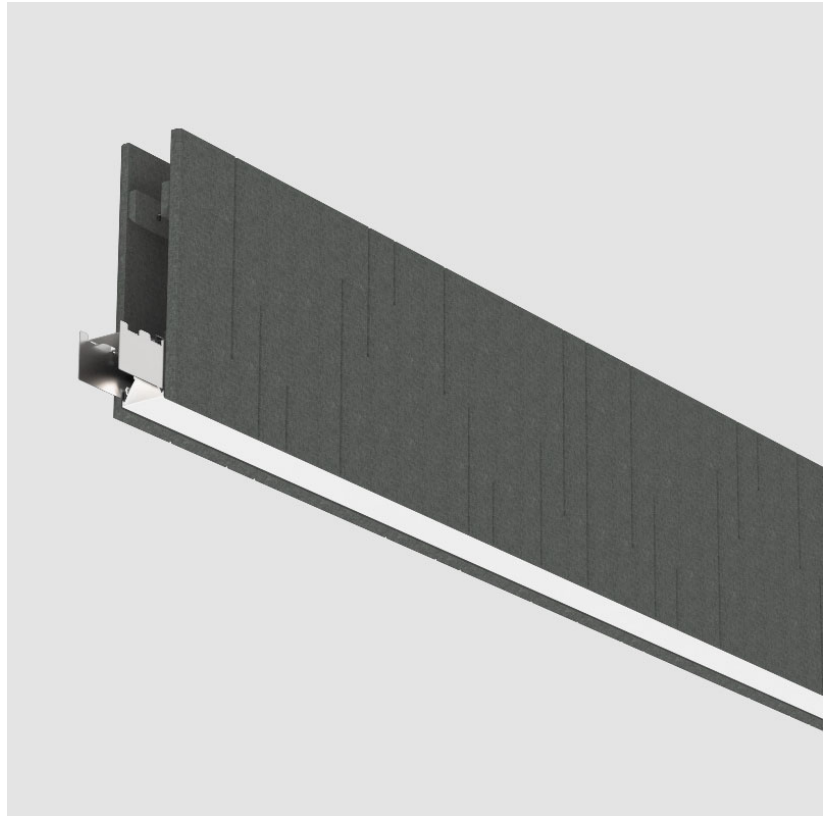

PROJECT	
TYPE	
NOTES	
QUANTITY	
DATE	

A3UNI-MOD-SUS-SYS COMPONENTS SUSPENSION

A300850-

DESCRIPTION

Unity - Acoustic Suspension, L = 1200mm / 47 1/4" - Through Wiring - LED 25.8W, Tunable White (2700K-6500K), Max. 3625lm, CRI90

GENERAL

Series: Unity
Partner: Prolicht
Division: Architectural
Installation: Suspension
Product Type: Acoustic
Mounting Location: Ceiling
Light Distribution: Direct

PHYSICAL

Shape: Rectangle
Length (mm): 1200
Length (in): 47 1/4
Width (mm): 84
Width (in): 3 1/3
Height (mm): 320
Height (in): 12 5/8
Fixture Finish: BLK
Acoustic Finish: SFW / CYW / SEE / SYN / MTS / PMB / TTN / CYB / STO / DPE / BES / SHB / ARE / ANE / VRD / CRF
Fixture Material: Acoustic
Primary Material: Acoustic

ELECTRICAL

Input Wattage Range: 30 - 49 W
Lamp Type: LED (Zhaga Standard)
Input Wattage (W): 25.8
Dimming: Dali Dimming / Matter
Driver Included: Yes
Driver Location: Integrated
Driver Type: Constant Current - Universal
Driver Class: Class 2
Input Voltage (V): 120 - 277

LED

Delivered Lumen Range: 2000 - 3999 lm
Color Temperature (°K): 2700-6500 Tunable White
Max. Delivered Lumen (lm): 2657-3625
CRI: >90 CRI
Lamp Life (hrs): 50000

RATINGS AND CERTIFICATIONS

Certified By: Certified for North American Standards
IP rating: IP20