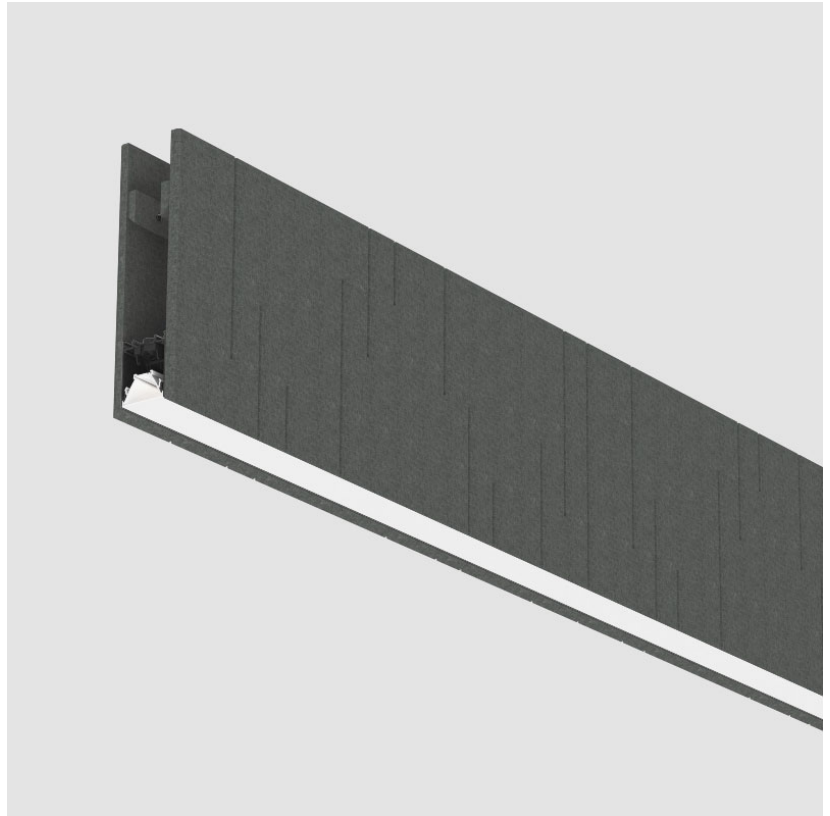

A3UNI-MOD-SUS-SYS COMPONENTS SUSPENSION

A300887-

DESCRIPTION

Unity - Acoustic Suspension, L = 2000mm / 78 3/4" - No Through Wiring - LED 21W, 2700K / 3000K / 3500K / 4000K, Max. 2682lm, CRI90 - Non-Dimming

GENERAL

Series: Unity
Partner: Prolicht
Division: Architectural
Installation: Suspension
Product Type: Acoustic
Mounting Location: Ceiling
Light Distribution: Direct

PHYSICAL

Shape: Rectangle
Length (mm): 2000
Length (in): 78 3/4
Width (mm): 84
Width (in): 3 1/3
Height (mm): 320
Height (in): 12 5/8
Fixture Finish: BLK
Acoustic Finish: SFW / CYW / SEE / SYN / MTS / PMB / TTN / CYB / STO / DPE / BES / SHB / ARE / ANE / VRD / CRF
Fixture Material: Acoustic
Primary Material: Acoustic

ELECTRICAL

Input Wattage Range: 20 - 29 W
Lamp Type: LED (Zhaga Standard)
Input Wattage (W): 21
Dimming: Non-Dimmable
Driver Included: Yes
Driver Location: Integrated
Driver Type: Constant Current - Universal
Driver Class: Class 2
Input Voltage (V): 120 - 277

LED

Delivered Lumen Range: 2000 - 2999 lm
Color Temperature (°K): 2700 / 3000 / 3500 / 4000
Max. Delivered Lumen (lm): 2569 / 2607 / 2633 / 2682
CRI: >90 CRI
Lamp Life (hrs): 50000

RATINGS AND CERTIFICATIONS

Certified By: Certified for North American Standards
IP rating: IP20