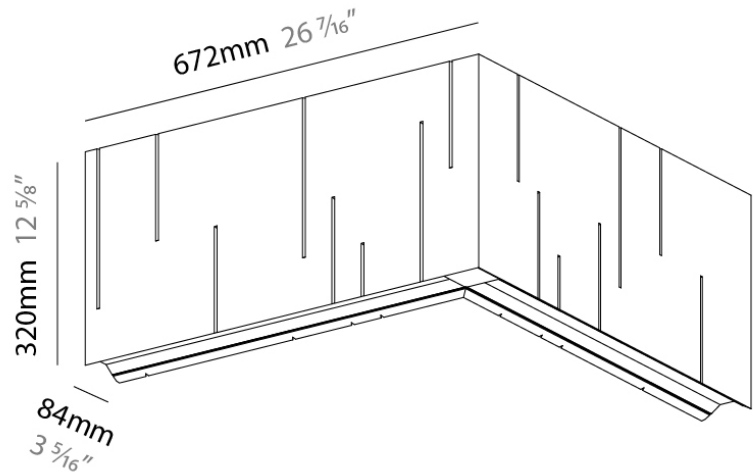

PROJECT	
TYPE	
NOTES	
QUANTITY	
DATE	

A3UNI-MOD-SUS-SYS COMPONENTS SUSPENSION

A300819-

DESCRIPTION

Unity - Acoustic Suspension, L-Shape - No Through Wiring - LED
25.8W, 2700K / 3000K / 3500K / 4000K, Max. 3582lm, CRI90 -
Raster Diffuser

GENERAL

Series: Unity
Partner: Prolicht
Division: Architectural
Installation: Suspension
Product Type: Acoustic
Mounting Location: Ceiling
Light Distribution: Direct

PHYSICAL

Shape: Rectangle
Length (mm): 1260
Length (in): 49 ³/₅
Width (mm): 1260
Width (in): 49 ³/₅
Height (mm): 320
Height (in): 12 ³/₅
Diffuser: Raster
Fixture Finish: BLK
Acoustic Finish: SFW / CYW / SEE / SYN / MTS / PMB / TTN / CYB / STO /
DPE / BES / SHB / ARE / ANE / VRD / CRF
Fixture Material: Acoustic
Primary Material: Acoustic

ELECTRICAL

Input Wattage Range: 20 - 29 W
Lamp Type: LED (Zhaga Standard)
Input Wattage (W): 25.8
Dimming: Non-Dimming / 0-10V Dimming / Matter Dimming
Driver Included: Yes
Driver Location: Integrated
Driver Type: Constant Current - Universal
Driver Class: Class 2
Input Voltage (V): 120 - 277

LED

Delivered Lumen Range: 3000 - 4999 lm
Color Temperature (°K): 2700 / 3000 / 3500 / 4000
Max. Delivered Lumen (lm): 3432 / 3482 / 3515 / 3582
CRI: >90 CRI
Lamp Life (hrs): 50000

RATINGS AND CERTIFICATIONS

Certified By: Certified for North American Standards
IP rating: IP20