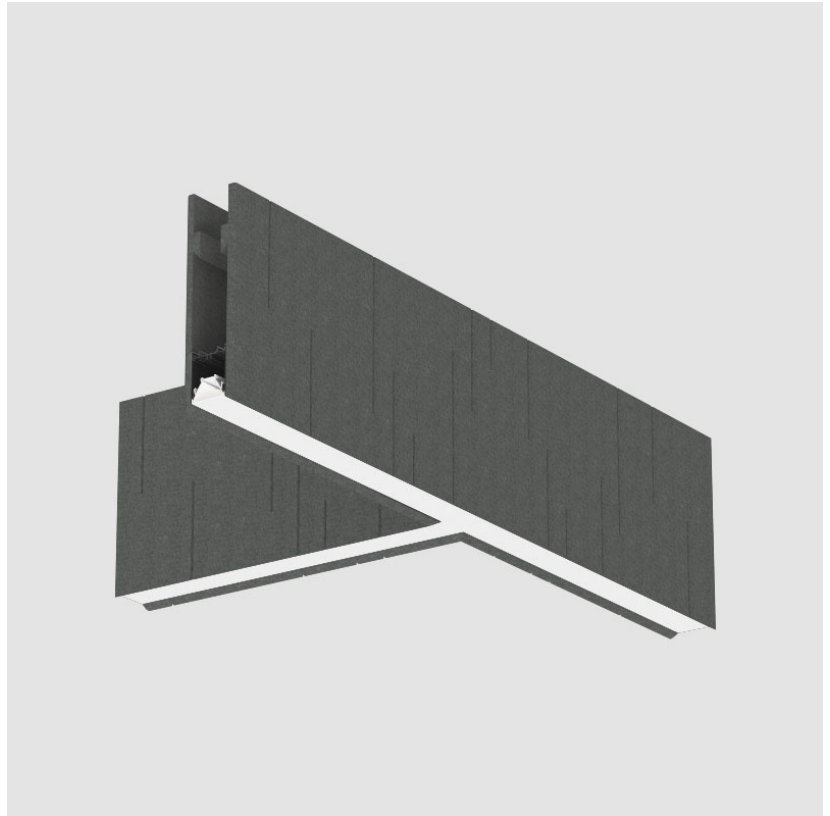

PROJECT	
TYPE	
NOTES	
QUANTITY	
DATE	

A3UNI-MOD-SUS-SYS COMPONENTS SUSPENSION

A300903-

DESCRIPTION

Unity - Acoustic Suspension, T-Shape - No Through Wiring - LED
38.7W, 2700K / 3000K / 3500K / 4000K, Max. 5540lm, CRI90

GENERAL

Series: Unity
Partner: Prolight
Division: Architectural
Installation: Suspension
Product Type: Acoustic
Mounting Location: Ceiling
Light Distribution: Direct

PHYSICAL

Shape: Rectangle
Length (mm): 1260
Length (in): 49 5/8
Width (mm): 660
Width (in): 26
Height (mm): 320
Height (in): 12 5/8
Fixture Finish: BLK
Acoustic Finish: SFW / CYW / SEE / SYN / MTS / PMB / TTN / CYB / STO / DPE / BES / SHB / ARE / ANE / VRD / CRF
Fixture Material: Acoustic
Primary Material: Acoustic

ELECTRICAL

Input Wattage Range: 50 - 79 W
Lamp Type: LED (Zhaga Standard)
Input Wattage (W): 38.7
Dimming: Non-Dimming / 0-10V Dimming / Matter Dimming
Driver Included: Yes
Driver Location: Integrated
Driver Type: Constant Current - Universal
Driver Class: Class 2
Input Voltage (V): 120 - 277

LED

Delivered Lumen Range: 5000 - 9999 lm
Color Temperature (°K): 2700 / 3000 / 3500 / 4000
Max. Delivered Lumen (lm): 5307 / 5385 / 5437 / 5540
CRI: >90 CRI
Lamp Life (hrs): 50000

RATINGS AND CERTIFICATIONS

Certified By: Certified for North American Standards
IP rating: IP20