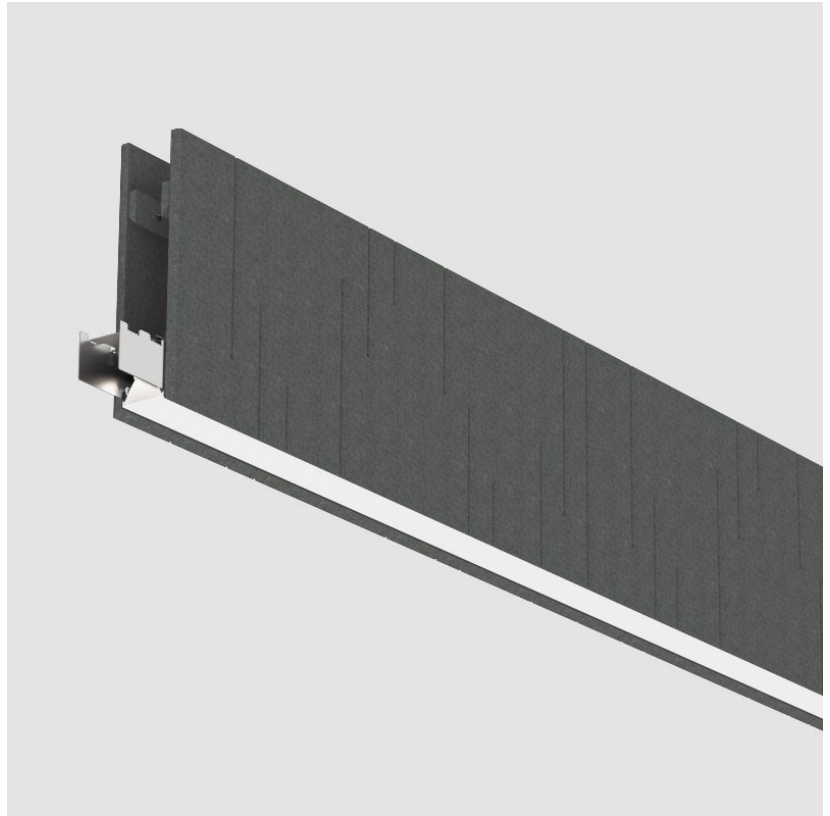

PROJECT	
TYPE	
NOTES	
QUANTITY	
DATE	

A3UNI-MOD-SUS-SYS COMPONENTS SUSPENSION

A300861-

DESCRIPTION

Unity - Acoustic Suspension, L = 2400mm / 94 1/2" - Through Wiring - LED 51.6W, 2700K / 3000K / 3500K / 4000K, Max. 6394lm, CRI90

GENERAL

Series: Unity
Partner: Prolicht
Division: Architectural
Installation: Suspension
Product Type: Acoustic
Mounting Location: Ceiling
Light Distribution: Direct

PHYSICAL

Shape: Rectangle
Length (mm): 2400
Length (in): 94 1/2
Width (mm): 84
Width (in): 3 1/3
Height (mm): 320
Height (in): 12 5/8
Fixture Finish: BLK
Acoustic Finish: SFW / CYW / SEE / SYN / MTS / PMB / TTN / CYB / STO / DPE / BES / SHB / ARE / ANE / VRD / CRF
Fixture Material: Acoustic
Primary Material: Acoustic

ELECTRICAL

Input Wattage Range: 50 - 79 W
Lamp Type: LED (Zhaga Standard)
Input Wattage (W): 51.6
Dimming: Non-Dimming / 0-10V Dimming / Matter Dimming
Driver Included: Yes
Driver Location: Integrated
Driver Type: Constant Current - Universal
Driver Class: Class 2
Input Voltage (V): 120 - 277

LED

Delivered Lumen Range: 5000 - 9999 lm
Color Temperature (°K): 2700 / 3000 / 3500 / 4000
Max. Delivered Lumen (lm): 6125 / 6215 / 6275 / 6394
CRI: >90 CRI
Lamp Life (hrs): 50000

RATINGS AND CERTIFICATIONS

Certified By: Certified for North American Standards
IP rating: IP20