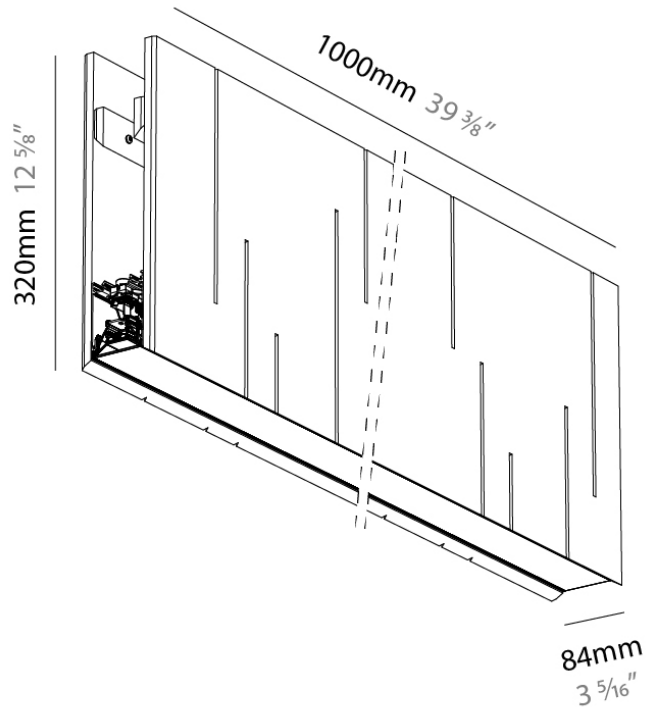

A3UNI-MOD-SUS-SYS COMPONENTS SUSPENSION

A300825-

DESCRIPTION

Unity - Acoustic Suspension, L = 1000mm / 39 3/8" - No Through Wiring - LED 21.5W, 2700K / 3000K / 3500K / 4000K, Max. 2659lm, CRI90

GENERAL

Series: Unity
Partner: Prolicht
Division: Architectural
Installation: Suspension
Product Type: Acoustic
Mounting Location: Ceiling
Light Distribution: Direct

PHYSICAL

Shape: Rectangle
Length (mm): 1000
Length (in): 39 3/8
Width (mm): 84
Width (in): 3 1/3
Height (mm): 320
Height (in): 12 5/8
Fixture Finish: BLK
Acoustic Finish: SFW / CYW / SEE / SYN / MTS / PMB / TTN / CYB / STO / DPE / BES / SHB / ARE / ANE / VRD / CRF
Fixture Material: Acoustic
Primary Material: Acoustic

ELECTRICAL

Input Wattage Range: 20 - 29 W
Lamp Type: LED (Zhaga Standard)
Input Wattage (W): 21.5
Dimming: Non-Dimming / 0-10V Dimming / Matter Dimming
Driver Included: Yes
Driver Location: Integrated
Driver Type: Constant Current - Universal
Driver Class: Class 2
Input Voltage (V): 120 - 277

LED

Delivered Lumen Range: 2000 - 2999 lm
Color Temperature (°K): 2700 / 3000 / 3500 / 4000
Max. Delivered Lumen (lm): 2547 / 2585 / 2615 / 2659
CRI: >90 CRI
Lamp Life (hrs): 50000

RATINGS AND CERTIFICATIONS

Certified By: Certified for North American Standards
IP rating: IP20