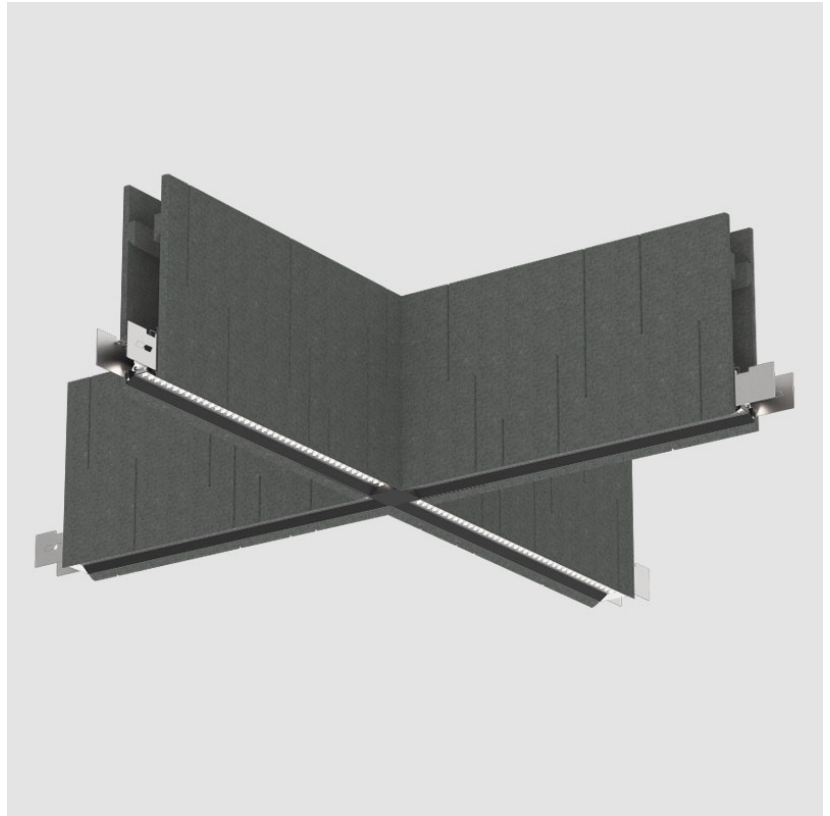

A3UNI-MOD-SUS-SYS COMPONENTS SUSPENSION

A300762-

DESCRIPTION

Unity - Acoustic Suspension, X-Shape - Through Wiring - LED
51.6W, 2700K / 3000K / 3500K / 4000K, Max. 7165lm, CRI90 -
Raster Diffuser

GENERAL

Series: Unity
Partner: Prolicht
Division: Architectural
Installation: Suspension
Product Type: Acoustic
Mounting Location: Ceiling
Light Distribution: Direct

PHYSICAL

Shape: Rectangle
Length (mm): 1260
Length (in): 49 ³/₈
Width (mm): 1260
Width (in): 49 ³/₈
Height (mm): 320
Height (in): 12 ⁵/₈
Diffuser: Raster
Fixture Finish: BLK
Acoustic Finish: SFW / CYW / SEE / SYN / MTS / PMB / TTN / CYB / STO
/ DPE / BES / SHB / ARE / ANE / VRD / CRF
Fixture Material: Acoustic
Primary Material: Acoustic

ELECTRICAL

Input Wattage Range: 50 - 79 W
Lamp Type: LED (Zhaga Standard)
Input Wattage (W): 51.6
Dimming: Non-Dimming / 0-10V Dimming / Matter Dimming
Driver Included: Yes
Driver Location: Integrated
Driver Type: Constant Current - Universal
Driver Class: Class 2
Input Voltage (V): 120 - 277

LED

Delivered Lumen Range: 5000 - 9999 lm
Color Temperature (°K): 2700 / 3000 / 3500 / 4000
Max. Delivered Lumen (lm): 6863 / 6964 / 7031 / 7165
CRI: >90 CRI
Lamp Life (hrs): 50000

RATINGS AND CERTIFICATIONS

Certified By: Certified for North American Standards
IP rating: IP20