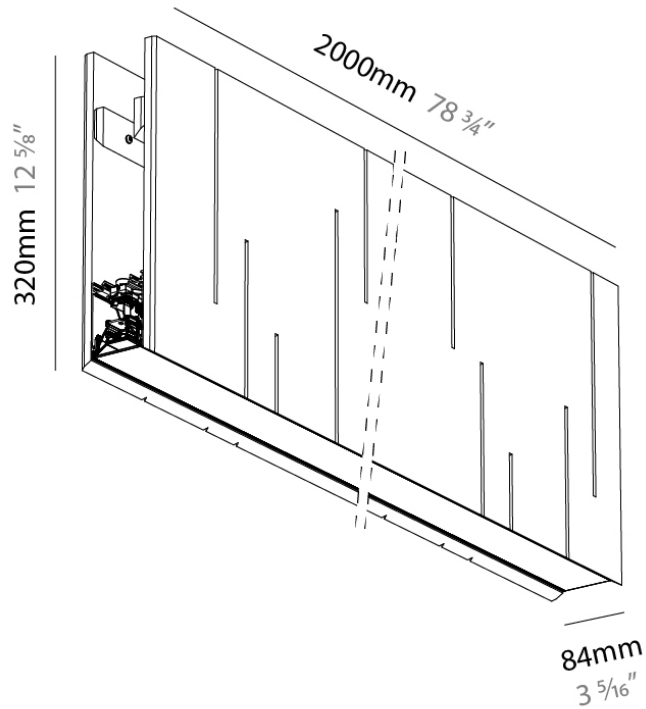

A3UNI-MOD-SUS-SYS COMPONENTS SUSPENSION

A300836-

DESCRIPTION

Unity - Acoustic Suspension, L = 2000mm / 78 3/4" - No Through Wiring - LED 43W, Tunable White (2700K-6500K), Max. 6041lm, CRI90

GENERAL

Series: Unity
Partner: Prolicht
Division: Architectural
Installation: Suspension
Product Type: Acoustic
Mounting Location: Ceiling
Light Distribution: Direct

PHYSICAL

Shape: Rectangle
Length (mm): 2000
Length (in): 78 3/4
Width (mm): 84
Width (in): 3 1/3
Height (mm): 320
Height (in): 12 5/8
Fixture Finish: BLK
Acoustic Finish: SFW / CYW / SEE / SYN / MTS / PMB / TTN / CYB / STO / DPE / BES / SHB / ARE / ANE / VRD / CRF
Fixture Material: Acoustic
Primary Material: Acoustic

ELECTRICAL

Input Wattage Range: 30 - 49 W
Lamp Type: LED (Zhaga Standard)
Input Wattage (W): 43
Dimming: Dali Dimming / Matter
Driver Included: Yes
Driver Location: Integrated
Driver Type: Constant Current - Universal
Driver Class: Class 2
Input Voltage (V): 120 - 277

LED

Delivered Lumen Range: 5000 - 9999 lm
Color Temperature (°K): 2700-6500 Tunable White
Max. Delivered Lumen (lm): 4426 - 6041
CRI: >90 CRI
Lamp Life (hrs): 50000

RATINGS AND CERTIFICATIONS

Certified By: Certified for North American Standards
IP rating: IP20