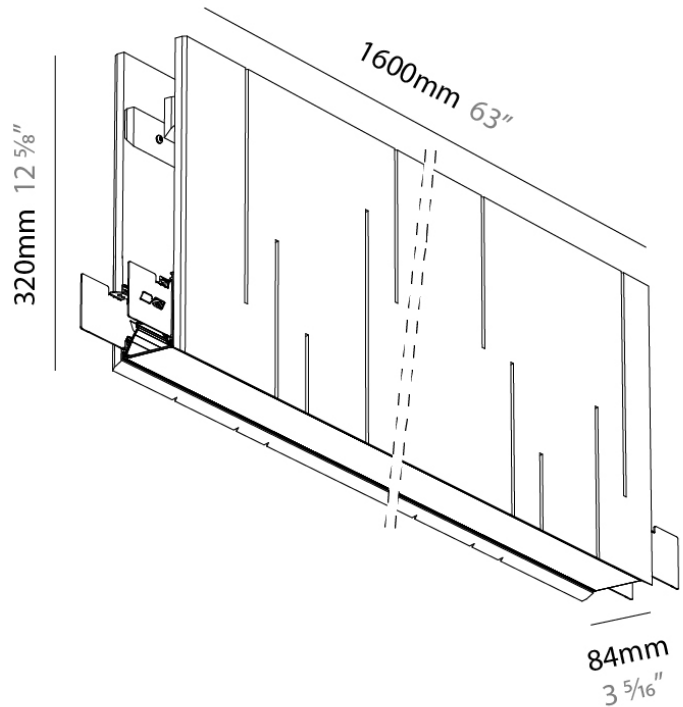

A3UNI-MOD-SUS-SYS COMPONENTS SUSPENSION

A300853-

DESCRIPTION

Unity - Acoustic Suspension, L = 1600mm / 63" - Through Wiring
- LED 34.4W, 2700K / 3000K / 3500K / 4000K, Max. 4258lm, CRI90

GENERAL

Series: Unity
Partner: Prolicht
Division: Architectural
Installation: Suspension
Product Type: Acoustic
Mounting Location: Ceiling
Light Distribution: Direct

PHYSICAL

Shape: Rectangle
Length (mm): 1600
Length (in): 63
Width (mm): 84
Width (in): 3 1/4
Height (mm): 320
Height (in): 12 5/8
Fixture Finish: BLK
Acoustic Finish: SFW / CYW / SEE / SYN / MTS / PMB / TTN / CYB / STO / DPE / BES / SHB / ARE / ANE / VRD / CRF
Fixture Material: Acoustic
Primary Material: Acoustic

ELECTRICAL

Input Wattage Range: 30 - 49 W
Lamp Type: LED (Zhaga Standard)
Input Wattage (W): 34.4
Dimming: Non-Dimming / 0-10V Dimming / Matter Dimming
Driver Included: Yes
Driver Location: Integrated
Driver Type: Constant Current - Universal
Driver Class: Class 2
Input Voltage (V): 120 - 277

LED

Delivered Lumen Range: 3000 - 4999 lm
Color Temperature (°K): 2700 / 3000 / 3500 / 4000
Max. Delivered Lumen (lm): 4079 / 4138 / 4183 / 4258
CRI: >90 CRI
Lamp Life (hrs): 50000

RATINGS AND CERTIFICATIONS

Certified By: Certified for North American Standards
IP rating: IP20