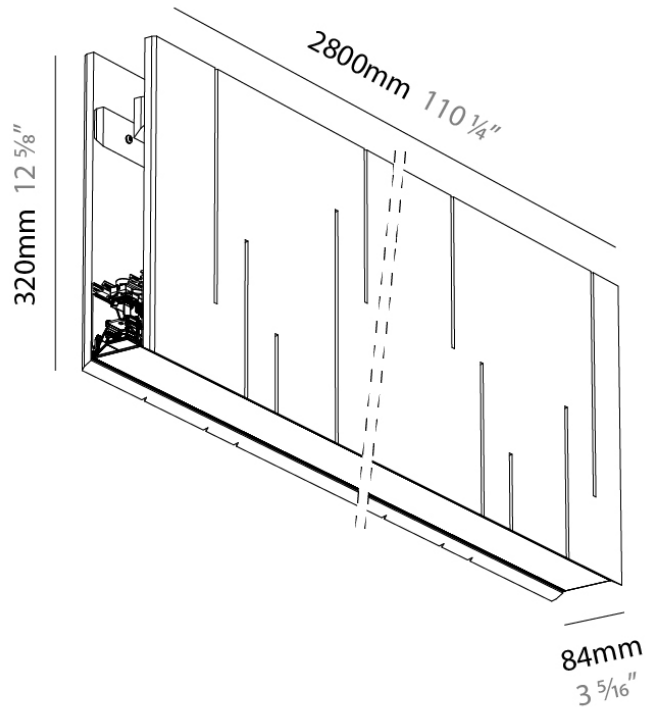

PROJECT	
TYPE	
NOTES	
QUANTITY	
DATE	

A3UNI-MOD-SUS-SYS COMPONENTS SUSPENSION

A300843-

DESCRIPTION

Unity - Acoustic Suspension, L = 2800mm / 110 1/4" - No Through Wiring - LED 60.2W, 2700K / 3000K / 3500K / 4000K, Max. 7455lm, CRI90

GENERAL

Series: Unity
Partner: Prolicht
Division: Architectural
Installation: Suspension
Product Type: Acoustic
Mounting Location: Ceiling
Light Distribution: Direct

PHYSICAL

Shape: Rectangle
Length (mm): 2800
Length (in): 110 1/4
Width (mm): 84
Width (in): 3 1/3
Height (mm): 320
Height (in): 12 5/8
Fixture Finish: BLK
Acoustic Finish: SFW / CYW / SEE / SYN / MTS / PMB / TTN / CYB / STO / DPE / BES / SHB / ARE / ANE / VRD / CRF
Fixture Material: Acoustic
Primary Material: Acoustic

ELECTRICAL

Input Wattage Range: 50 - 79 W
Lamp Type: LED (Zhaga Standard)
Input Wattage (W): 60.2
Dimming: Non-Dimming / 0-10V Dimming / Matter Dimming
Driver Included: Yes
Driver Location: Integrated
Driver Type: Constant Current - Universal
Driver Class: Class 2
Input Voltage (V): 120 - 277

LED

Delivered Lumen Range: 5000 - 9999 lm
Color Temperature (°K): 2700 / 3000 / 3500 / 4000
Max. Delivered Lumen (lm): 7141 / 7246 / 7321 / 7455
CRI: >90 CRI
Lamp Life (hrs): 50000

RATINGS AND CERTIFICATIONS

Certified By: Certified for North American Standards
IP rating: IP20