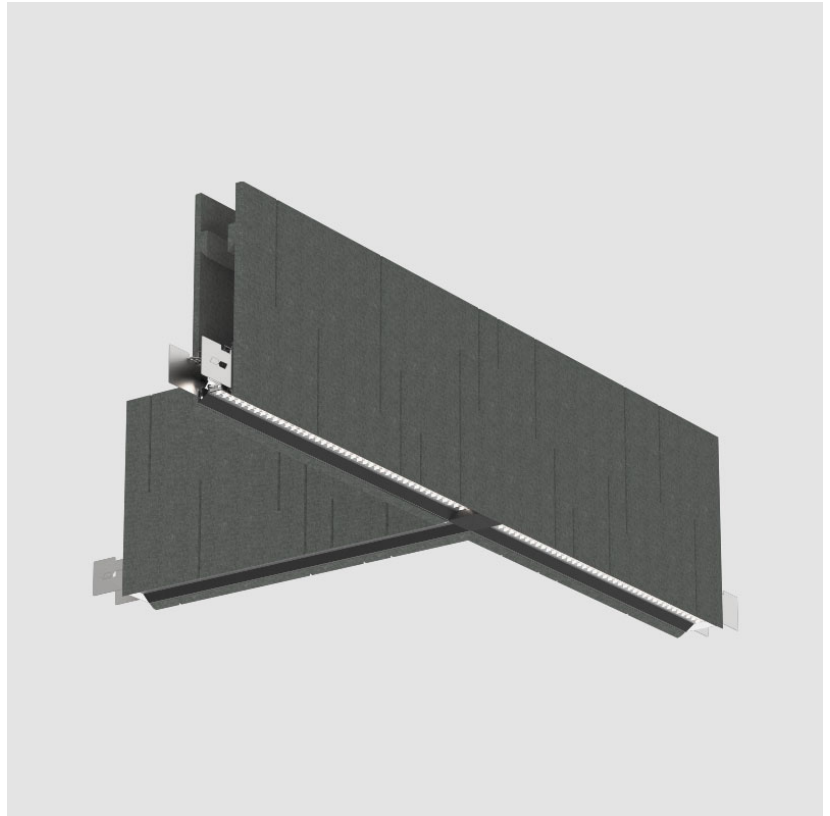

PROJECT	
TYPE	
NOTES	
QUANTITY	
DATE	

A3UNI-MOD-SUS-SYS COMPONENTS SUSPENSION

A300877-

DESCRIPTION

Unity - Acoustic Suspension, T-Shape - Through Wiring - LED
18.8W, 2700K / 3000K / 3500K / 4000K, Max. 2709lm, CRI90 - Non-Dimming - Raster Diffuser

GENERAL

Series: Unity
Partner: Prolight
Division: Architectural
Installation: Suspension
Product Type: Acoustic
Mounting Location: Ceiling
Light Distribution: Direct

PHYSICAL

Shape: Rectangle
Length (mm): 1260
Length (in): 49 ³/₈
Width (mm): 660
Width (in): 26
Height (mm): 320
Height (in): 12 ⁵/₈
Diffuser: Raster
Fixture Finish: BLK
Acoustic Finish: SFW / CYW / SEE / SYN / MTS / PMB / TTN / CYB / STO / DPE / BES / SHB / ARE / ANE / VRD / CRF
Fixture Material: Acoustic
Primary Material: Acoustic

ELECTRICAL

Input Wattage Range: 10 - 19 W
Lamp Type: LED (Zhaga Standard)
Input Wattage (W): 18.8
Dimming: Non-Dimmable
Driver Included: Yes
Driver Location: Integrated
Driver Type: Constant Current - Universal
Driver Class: Class 2
Input Voltage (V): 120 - 277

LED

Delivered Lumen Range: 2000 - 3999 lm
Color Temperature (°K): 2700 / 3000 / 3500 / 4000
Max. Delivered Lumen (lm): 2595 / 2633 / 2658 / 2709
CRI: >90 CRI
Lamp Life (hrs): 50000

RATINGS AND CERTIFICATIONS

Certified By: Certified for North American Standards
IP rating: IP20