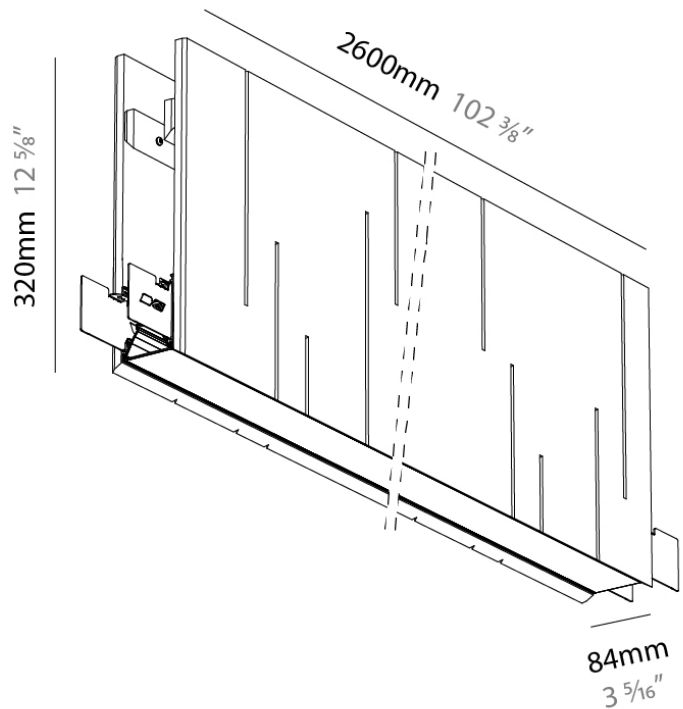

A3UNI-MOD-SUS-SYS COMPONENTS SUSPENSION

A300864-

DESCRIPTION

Unity - Acoustic Suspension, L = 2600mm / 102 1/3" - Through Wiring - LED 55.9W, Tunable White (2700K-6500K), Max. 7853lm, CRI90

GENERAL

Series: Unity
Partner: Prolicht
Division: Architectural
Installation: Suspension
Product Type: Acoustic
Mounting Location: Ceiling
Light Distribution: Direct

PHYSICAL

Shape: Rectangle
Length (mm): 2600
Length (in): 102 1/3
Width (mm): 84
Width (in): 3 1/3
Height (mm): 320
Height (in): 12 5/8
Fixture Finish: BLK
Acoustic Finish: SFW / CYW / SEE / SYN / MTS / PMB / TTN / CYB / STO / DPE / BES / SHB / ARE / ANE / VRD / CRF
Fixture Material: Acoustic
Primary Material: Acoustic

ELECTRICAL

Input Wattage Range: 50 - 79 W
Lamp Type: LED (Zhaga Standard)
Input Wattage (W): 55.9
Dimming: Dali Dimming / Matter
Driver Included: Yes
Driver Location: Integrated
Driver Type: Constant Current - Universal
Driver Class: Class 2
Input Voltage (V): 120 - 277

LED

Delivered Lumen Range: 5000 - 9999 lm
Color Temperature (°K): 2700-6500 Tunable White
Max. Delivered Lumen (lm): 5754 - 7853
CRI: >90 CRI
Lamp Life (hrs): 50000

RATINGS AND CERTIFICATIONS

Certified By: Certified for North American Standards
IP rating: IP20