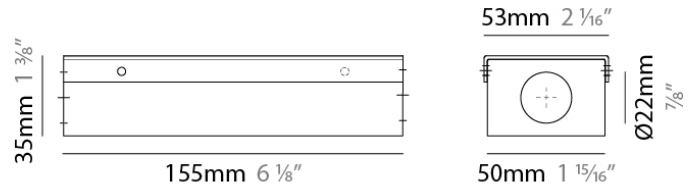

PROJECT	
TYPE	
NOTES	
QUANTITY	
DATE	

A51001-WHI-TRN COMPONENTS

ENCP3

DESCRIPTION

Empty Metal Enclosure for Driver - IP20 - Indoor Rated

GENERAL

Division: Architectural

PHYSICAL

Shape: Rectangle

Length (mm): 155

Length (in): 6 ¹/₈"

Width (mm): 54

Width (in): 2 ¹/₈"

Height (mm): 36

Height (in): 1 ³/₈"

Screws: A4 stainless steel

Fixture Material: Metal

RATINGS AND CERTIFICATIONS

IP rating: IP20