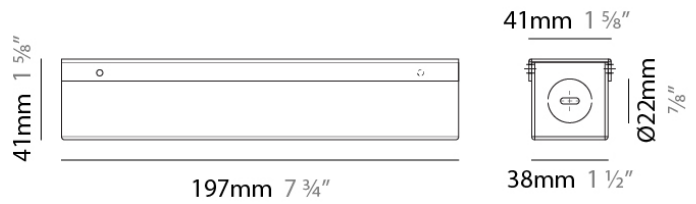

A51026- COMPONENTS

ENCP1

DESCRIPTION

Empty Metal Enclosure for Driver - IP20 - Indoor Rated

GENERAL

Division: Architectural : Components

PHYSICAL

Shape: Rectangle

Length (mm): 197

Length (in): 7 ¾

Width (mm): 41

Width (in): 1 ⅝

Height (mm): 41

Height (in): 1 ⅝

Screws: A4 stainless steel

Fixture Material: Metal

RATINGS AND CERTIFICATIONS

IP rating: IP20