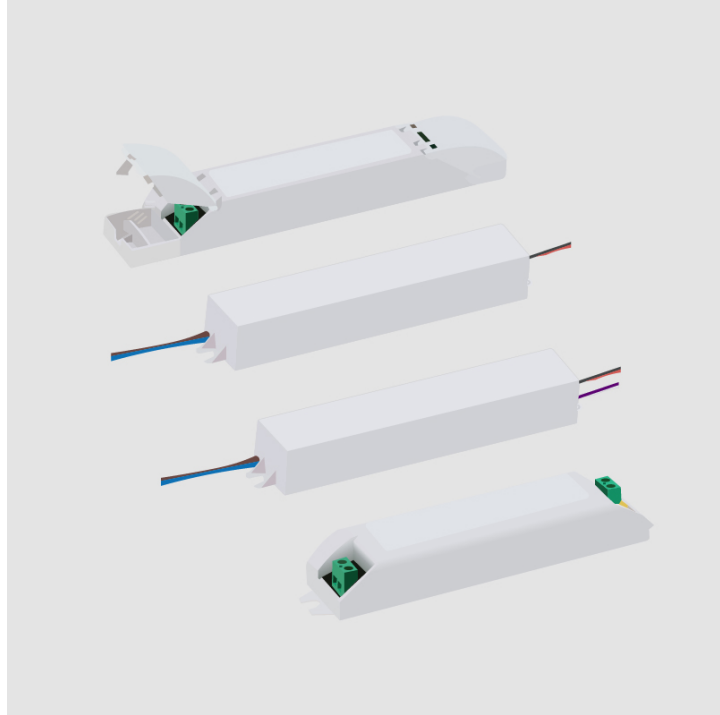

PROJECT	_____
TYPE	_____
NOTES	_____
QUANTITY	_____
DATE	_____

A51060- COMPONENTS

DVO1000024EZ

DESCRIPTION

ERP - VZM100W-24 - Programmable - 0-10Vdc Dimming - 90W - 24Vdc - 120 / 277Vac - LED power supply

GENERAL

Division: Architectural : Components : LED Drivers

PHYSICAL

Length (mm): 176

Length (in): 6 ⁹/₆₄

Width (mm): 33.4

Width (in): 1 ³/₁₆

Height (mm): 24.9

Height (in): 63/64

Fixture Material: Metal

ELECTRICAL

Lamp Type: LED

Total Output Wattage (W): 25.2-90

Dimming: 0-10V Dimming

Driver Type: Constant Voltage - Universal

Driver Class: Class 2

Input Voltage (V): 120 - 277

Output Voltage (V): 24

Constant Voltage (V): 16.4-24

RATINGS AND CERTIFICATIONS

Certified By: UL Listed

Code Compliance: Title 24 commercial Installation

IP rating: IP20