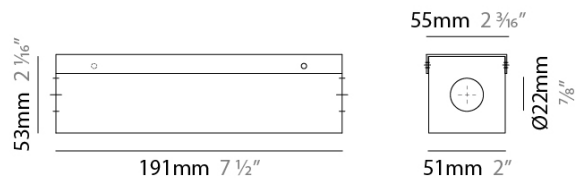

A51062- COMPONENTS

PROJECT	_____
TYPE	_____
NOTES	_____
QUANTITY	_____
DATE	_____

ENCPS5

DESCRIPTION
Empty Metal Enclosure for Driver - IP20 - Indoor Rated

GENERAL
Division: Architectural

PHYSICAL
Shape: Rectangle
Length (mm): 191
Length (in): 7 1/2
Width (mm): 55
Width (in): 2 3/16
Height (mm): 54
Height (in): 2 1/8
Fixture Material: Metal

RATINGS AND CERTIFICATIONS
IP rating: IP20