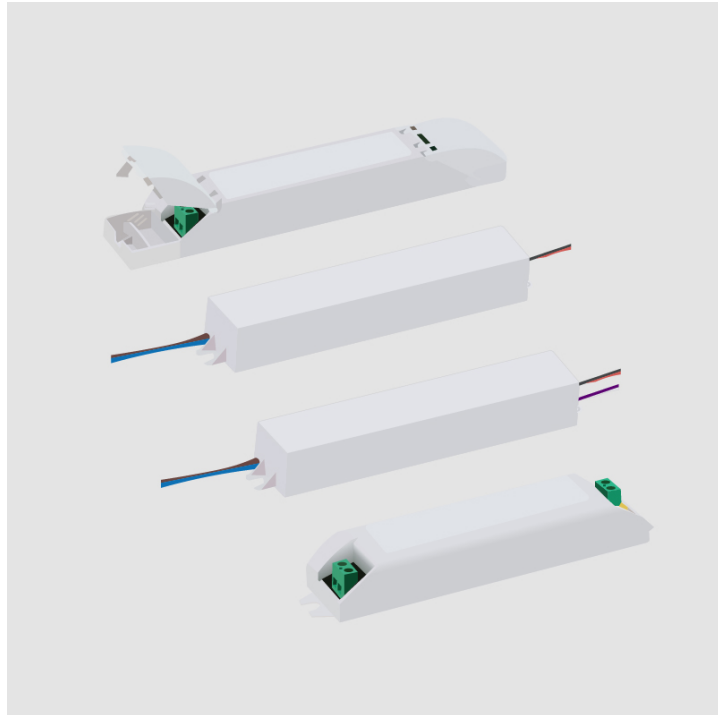

A51066- COMPONENTS

DVO1000024EZ

DESCRIPTION

ERP - VZM100W-24 - Programmable - 0-10Vdc Dimming - 90W - 24Vdc - 120 / 277Vac - LED power supply

GENERAL

Division: Architectural : Components : LED Drivers

PHYSICAL

Length (mm): 176

Length (in): 6 ⁹/₆₄

Width (mm): 33.4

Width (in): 1 ³/₁₆

Height (mm): 24.9

Height (in): 63/64

Fixture Material: Metal

ELECTRICAL

Lamp Type: LED

Total Output Wattage (W): 25.2-90

Dimming: 0-10V Dimming

Driver Type: Constant Voltage - Universal

Driver Class: Class 2

Input Voltage (V): 120 - 277

Output Voltage (V): 24

Constant Voltage (V): 16.4-24

RATINGS AND CERTIFICATIONS

Certified By: UL Listed

Code Compliance: Title 24 commercial Installation

IP rating: IP20