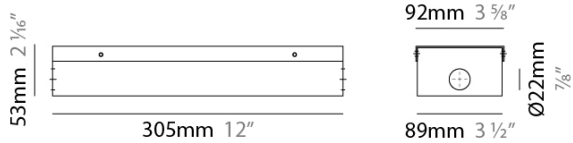

GENERAL

Division: Architectural : Components : LED Drivers

PHYSICAL

Length (mm): 176

Length (in): 6 ⁹/₆₄

Width (mm): 33.4

Width (in): 1 ³/₁₆

Height (mm): 24.9

Height (in): 63/64

Fixture Material: Metal

ELECTRICAL

Lamp Type: LED

Total Output Wattage (W): 25.2-90

Dimming: 0-10V Dimming

Driver Type: Constant Voltage - Universal

Driver Class: Class 2

PROJECT _____
 TYPE _____
 NOTES _____
 QUANTITY _____
 DATE _____

ENCPS

DESCRIPTION
 Empty Metal Enclosure for Driver - IP20 - Indoor Rated

GENERAL
 Division: Architectural

PHYSICAL
 Shape: Rectangle
 Length (mm): 191
 Length (in): 7 1/2
 Width (mm): 55
 Width (in): 2 3/16
 Height (mm): 54
 Height (in): 2 1/8
 Fixture Material: Metal

PHYSICAL
 Shape: Rectangle
 Length (mm): 305
 Length (in): 12
 Width (mm): 92
 Width (in): 3 5/8
 Height (mm): 54
 Height (in): 2 1/8
 Fixture Material: Metal

RATINGS AND CERTIFICATIONS
 IP rating: IP20