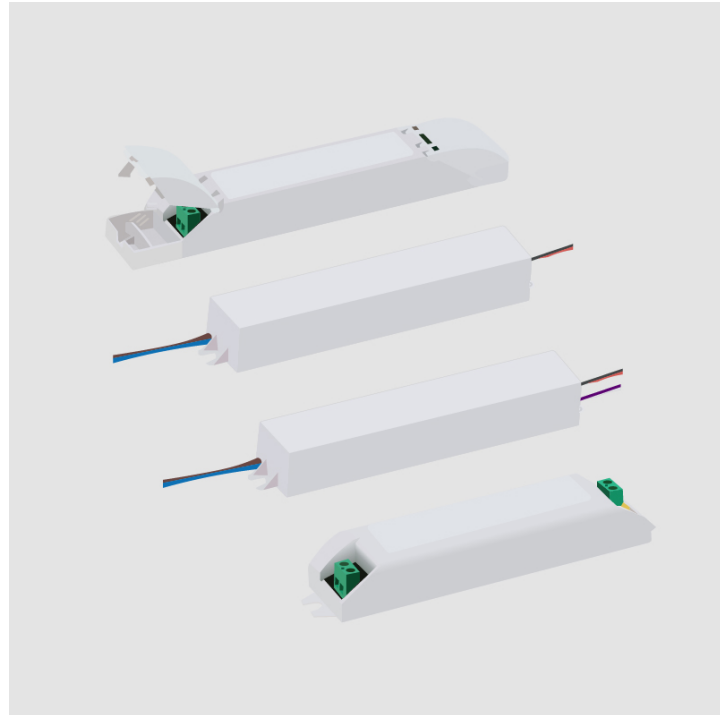

A51069- COMPONENTS

DVO1000024EZ

DESCRIPTION

ERP - VZM100W-24 - Programmable - 0-10Vdc Dimming - 90W - 24Vdc - 120 / 277Vac - LED power supply

GENERAL

Division: Architectural : Components : LED Drivers

PHYSICAL

Length (mm): 176

Length (in): 6 ⁹/₆₄

Width (mm): 33.4

Width (in): 1 ³/₁₆

Height (mm): 24.9

Height (in): 63/64

Fixture Material: Metal

ELECTRICAL

Lamp Type: LED

Total Output Wattage (W): 25.2-90

Dimming: 0-10V Dimming

Driver Type: Constant Voltage - Universal

Driver Class: Class 2

Input Voltage (V): 120 - 277

Output Voltage (V): 24

Constant Voltage (V): 16.4-24

RATINGS AND CERTIFICATIONS

Certified By: UL Listed

Code Compliance: Title 24 commercial Installation

IP rating: IP20