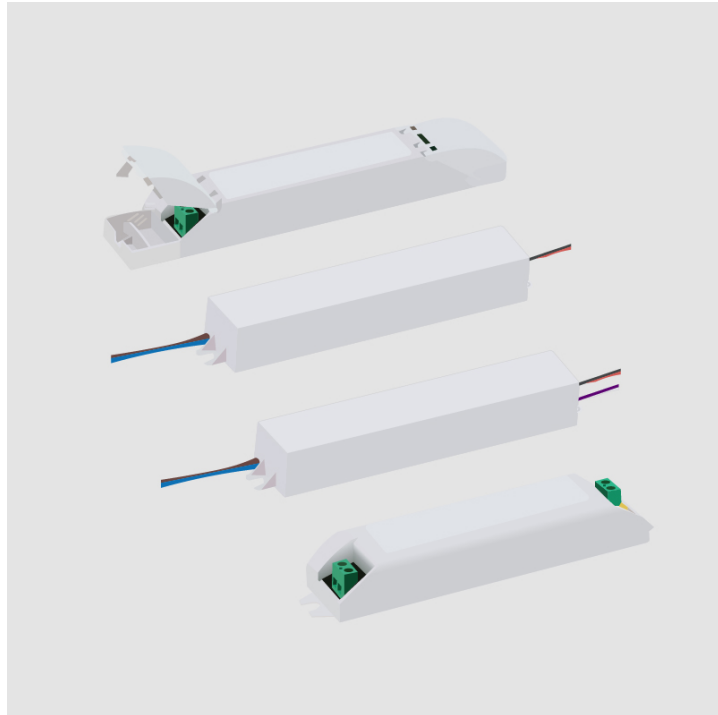

PROJECT	_____
TYPE	_____
NOTES	_____
QUANTITY	_____
DATE	_____

A51080- COMPONENTS

DVO1000024EZ

DESCRIPTION

ERP - VZM100W-24 - Programmable - 0-10Vdc Dimming - 90W - 24Vdc - 120 / 277Vac - LED power supply

GENERAL

Division: Architectural : Components : LED Drivers

PHYSICAL

Length (mm): 176

Length (in): 6 ⁹/₆₄

Width (mm): 33.4

Width (in): 1 ³/₁₆

Height (mm): 24.9

Height (in): 63/64

Fixture Material: Metal

ELECTRICAL

Lamp Type: LED

Total Output Wattage (W): 25.2-90

Dimming: 0-10V Dimming

Driver Type: Constant Voltage - Universal

Driver Class: Class 2

Input Voltage (V): 120 - 277

Output Voltage (V): 24

Constant Voltage (V): 16.4-24

RATINGS AND CERTIFICATIONS

Certified By: UL Listed

Code Compliance: Title 24 commercial Installation

IP rating: IP20