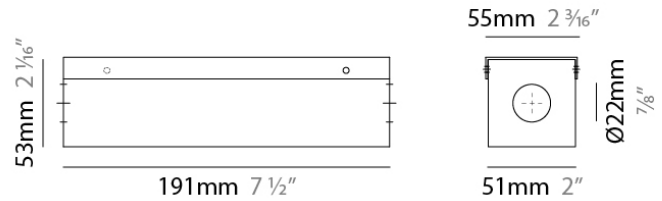

A52032- COMPONENTS

PROJECT
TYPE
NOTES
QUANTITY
DATE

ENCP5

DESCRIPTION

Empty Metal Enclosure for Driver - IP20 - Indoor Rated

GENERAL

Division: Architectural

PHYSICAL

Shape: Rectangle

Length (mm): 191

Length (in): 7 1/2"

Width (mm): 55

Width (in): 2 3/16"

Height (mm): 54

Height (in): 2 1/8"

Fixture Material: Metal

RATINGS AND CERTIFICATIONS

IP rating: IP20