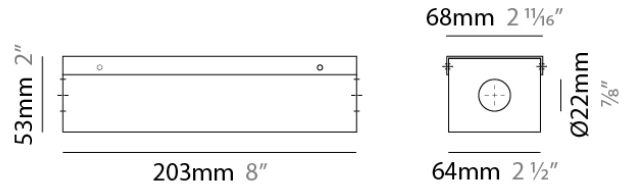

PROJECT	
TYPE	
NOTES	
QUANTITY	
DATE	

A52032- COMPONENTS

ENCP13

DESCRIPTION
Empty Metal Enclosure for Driver - IP20 - Indoor Rated

GENERAL
Division: Architectural : Components

PHYSICAL
Shape: Rectangle
Length (mm): 203
Length (in): 8
Width (mm): 68
Width (in): 2 11/16
Height (mm): 54
Height (in): 2 1/8
Fixture Material: Metal

RATINGS AND CERTIFICATIONS
IP rating: IP20