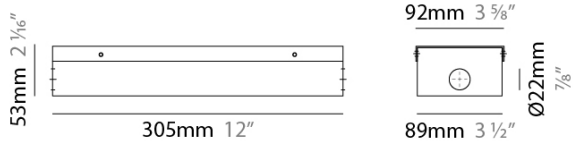

GENERAL

Division: Architectural : Components : LED Drivers

PHYSICAL

Length (mm): 176

Length (in): 6 ⁹/₆₄

Width (mm): 33.4

Width (in): 1 ³/₁₆

Height (mm): 24.9

PROJECT	_____
TYPE	_____
NOTES	_____
QUANTITY	_____
DATE	_____

ENCPS

DESCRIPTION
 Empty Metal Enclosure for Driver - IP20 - Indoor Rated

GENERAL
 Division: Architectural

PHYSICAL
 Shape: Rectangle
 Length (mm): 191
 Length (in): 7 1/2
 Width (mm): 55
 Width (in): 2 3/16
 Height (mm): 54
 Height (in): 2 1/8
 Fixture Material: Metal

PHYSICAL
 Shape: Rectangle
 Length (mm): 305
 Length (in): 12
 Width (mm): 92
 Width (in): 3 5/8
 Height (mm): 54
 Height (in): 2 1/8
 Fixture Material: Metal

RATINGS AND CERTIFICATIONS
 IP rating: IP20