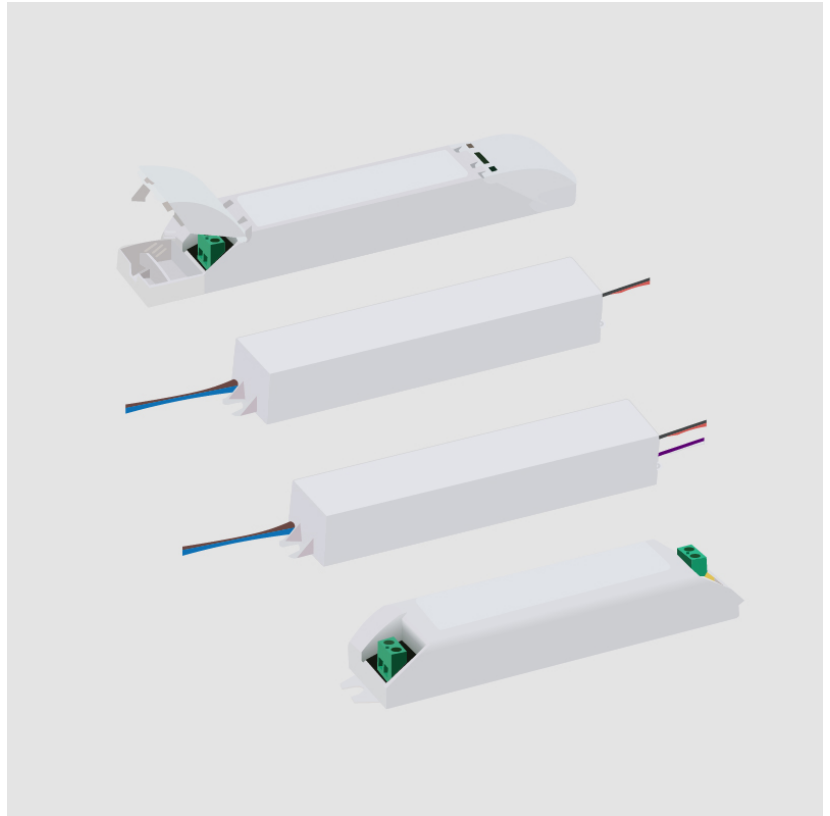

A52038- COMPONENTS

DPH0600024ST

DESCRIPTION

SCPower / KVF-24060-TDW - Phase dimmable @120Vac - 3-60W - 24Vdc - 120/277Vac - LED power supply

GENERAL

Division: Architectural : Components : LED Drivers

PHYSICAL

Length (mm): 155

Length (in): 6 $\frac{7}{64}$

Width (mm): 54

Width (in): 2 $\frac{1}{8}$

Height (mm): 20

Height (in): 25/32

Weight (kg): 0.21

Weight (lbs): 0.46

Fixture Material: Plastic

ELECTRICAL

Lamp Type: LED

Total Output Wattage (W): 3-30

Dimming: Phase Dimming (120Vac Only)

Driver Type: Constant Voltage- Universal

Driver Class: Class 2

Input Voltage (V): 120 - 277

Output Voltage (V): 24

Constant Voltage (V): 21.5-25.5

RATINGS AND CERTIFICATIONS

Certified By: UL Listed

IP rating: IP20