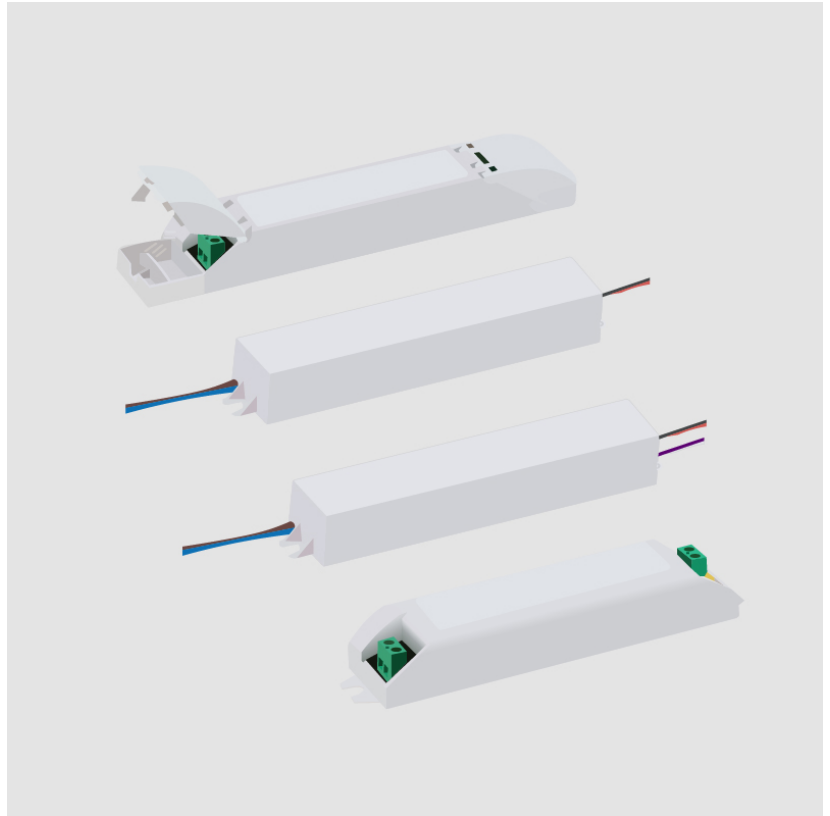

A52038- COMPONENTS

PROJECT

TYPE

NOTES

QUANTITY

DATE

DVO0600024EZ

DESCRIPTION

ERP - VZM60W-24 - Programmable - 0-10Vdc Dimming - 60W - 24Vdc - 120 / 277Vac - LED power supply

GENERAL

Division: Architectural : Components : LED Drivers

PHYSICAL

Length (mm): 176

Length (in): 6 ⁵⁹/₆₄

Width (mm): 30.4

Width (in): 1 ¹³/₆₄

Height (mm): 22.4

Height (in): 7/8

Fixture Material: Metal

ELECTRICAL

Lamp Type: LED

Total Output Wattage (W): 16.8-60

Dimming: 0-10V Dimming

Driver Type: Constant Voltage - Universal

Driver Class: Class 2

Input Voltage (V): 120 - 277

Output Voltage (V): 24

Constant Voltage (V): 16.4-24

RATINGS AND CERTIFICATIONS

Certified By: UL Listed

Code Compliance: Title 24 commercial Installation

IP rating: IP20