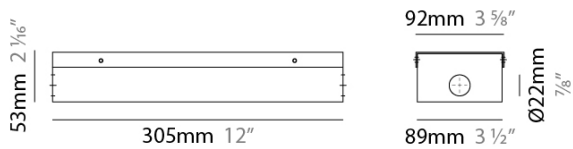

A52039- COMPONENTS

PROJECT	_____
TYPE	_____
NOTES	_____
QUANTITY	_____
DATE	_____

ENC8

DESCRIPTION
Empty Metal Enclosure for Driver - IP20 - Indoor Rated

GENERAL
Division: Architectural : Components

PHYSICAL
Shape: Rectangle
Length (mm): 305
Length (in): 12
Width (mm): 92
Width (in): 3 5/8
Height (mm): 54
Height (in): 2 1/8
Fixture Material: Metal

RATINGS AND CERTIFICATIONS
IP rating: IP20