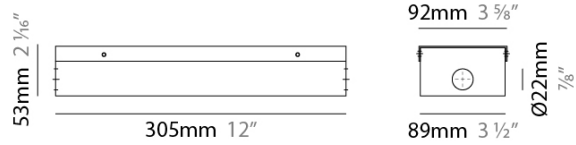

GENERAL

Division: Architectural : Components : LED Drivers

PHYSICAL

Length (mm): 176

Length (in): 6 ⁹/₆₄

Width (mm): 33.4

Width (in): 1 ³/₁₆

Height (mm): 24.9

Height (in): 63/64

Fixture Material: Metal

ELECTRICAL

Lamp Type: LED

Total Output Wattage (W): 25.2-90

Dimming: 0-10V Dimming

Driver Type: Constant Voltage - Universal

Driver Class: Class 2

PROJECT _____
 TYPE _____
 NOTES _____
 QUANTITY _____
 DATE _____

ENCPS

DESCRIPTION
 Empty Metal Enclosure for Driver - IP20 - Indoor Rated

GENERAL
 Division: Architectural

PHYSICAL
 Shape: Rectangle
 Length (mm): 191
 Length (in): 7 1/2
 Width (mm): 55
 Width (in): 2 3/16
 Height (mm): 54
 Height (in): 2 1/8
 Fixture Material: Metal

PHYSICAL
Shape: Rectangle
Length (mm): 305
Length (in): 12
Width (mm): 92
Width (in): 3 5/8
Height (mm): 54
Height (in): 2 1/8
Fixture Material: Metal

RATINGS AND CERTIFICATIONS
IP rating: IP20

PROJECT _____