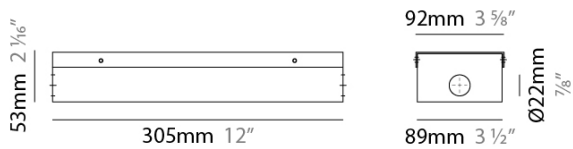

Length (mm): 176

Length (in): 6 ⁹/₆₄

Width (mm): 33.4

Width (in): 1 ³/₁₆

Height (mm): 24.9

Height (in): 63/64

Fixture Material: Metal

ELECTRICAL

QUANTITY _____

DATE _____

ENCPS5

DESCRIPTION
 Empty Metal Enclosure for Driver - IP20 - Indoor Rated

GENERAL
 Division: Architectural

PHYSICAL
 Shape: Rectangle
 Length (mm): 191
 Length (in): 7 1/2
 Width (mm): 55
 Width (in): 2 3/16
 Height (mm): 54
 Height (in): 2 1/8
 Fixture Material: Metal

PHYSICAL
Shape: Rectangle
Length (mm): 305
Length (in): 12
Width (mm): 92
Width (in): 3 5/8
Height (mm): 54
Height (in): 2 1/8
Fixture Material: Metal

RATINGS AND CERTIFICATIONS
IP rating: IP20

PROJECT _____