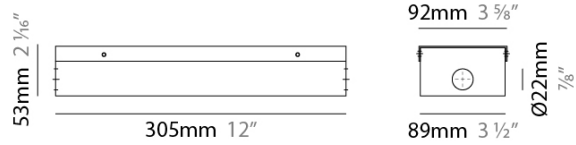

A56183- COMPONENTS

PROJECT	_____
TYPE	_____
NOTES	_____
QUANTITY	_____
DATE	_____

ENCP8

DESCRIPTION
Empty Metal Enclosure for Driver - IP20 - Indoor Rated

GENERAL
Division: Architectural : Components

PHYSICAL
Shape: Rectangle
Length (mm): 305
Length (in): 12
Width (mm): 92
Width (in): 3 5/8
Height (mm): 54
Height (in): 2 1/8
Fixture Material: Metal

RATINGS AND CERTIFICATIONS
IP rating: IP20