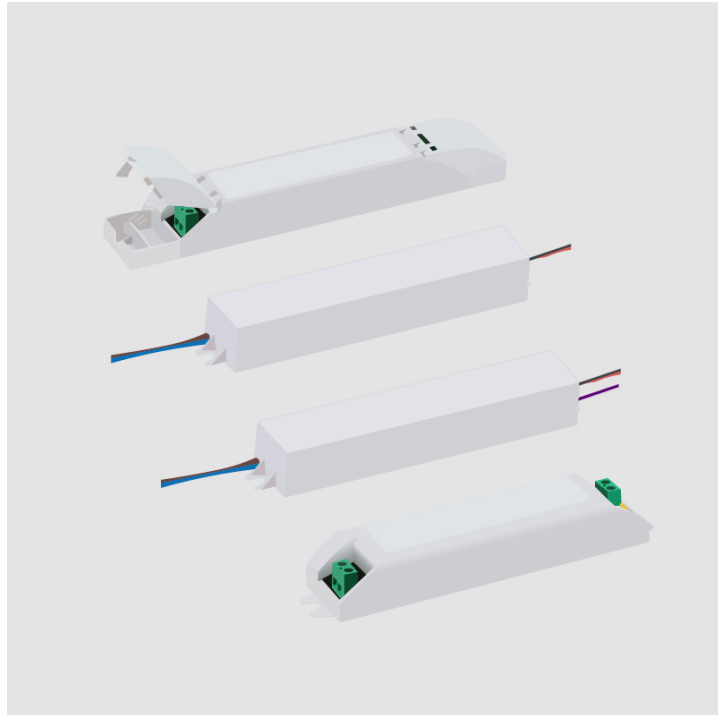

#### DESCRIPTION

MeanWell - HLG-120H-24B - 1-10Vdc / Resistance / 10V PWM  
Dimming - 120W - 24Vdc - 120-277Vac - LED power supply

#### PHYSICAL

Length (mm): 220 \_\_\_\_\_  
Length (in): 8 <sup>21</sup>/<sub>32</sub> \_\_\_\_\_  
Width (mm): 68 \_\_\_\_\_  
Width (in): 2 <sup>43</sup>/<sub>64</sub> \_\_\_\_\_  
Height (mm): 38.8 \_\_\_\_\_  
Height (in): 1 <sup>17</sup>/<sub>32</sub> \_\_\_\_\_  
Weight (kg): 1.12 \_\_\_\_\_  
Weight (lbs): 2.46 \_\_\_\_\_  
Fixture Material: Metal \_\_\_\_\_

#### ELECTRICAL

Lamp Type: LED \_\_\_\_\_  
Input Wattage (W): 128 \_\_\_\_\_  
Total Output Wattage (W): 33.6-120 \_\_\_\_\_  
Dimming: 1-10V Dimming to 10% \_\_\_\_\_  
Driver Type: Constant Voltage - Universal \_\_\_\_\_  
Driver Class: Class 2 \_\_\_\_\_  
Housing: ENCP 10 \_\_\_\_\_  
Input Voltage (V): 120 - 277 \_\_\_\_\_  
Output Voltage (V): 24 \_\_\_\_\_  
Constant Voltage (V): 24 \_\_\_\_\_