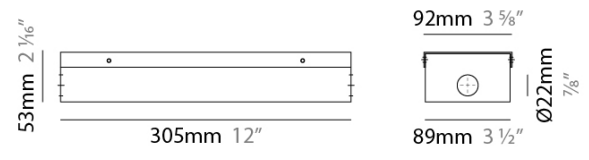

A56196- COMPONENTS

PROJECT	_____
TYPE	_____
NOTES	_____
QUANTITY	_____
DATE	_____

ENCP8

DESCRIPTION
Empty Metal Enclosure for Driver - IP20 - Indoor Rated

GENERAL
Division: Architectural : Components

PHYSICAL
Shape: Rectangle
Length (mm): 305
Length (in): 12
Width (mm): 92
Width (in): 3 5/8
Height (mm): 54
Height (in): 2 1/8
Fixture Material: Metal

RATINGS AND CERTIFICATIONS
IP rating: IP20