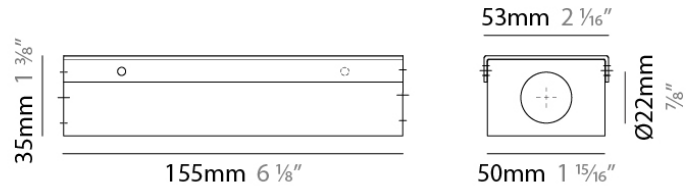

A7200015- COMPONENTS

ENCP3

DESCRIPTION

Empty Metal Enclosure for Driver - IP20 - Indoor Rated

GENERAL

Division: Architectural

PHYSICAL

Shape: Rectangle

Length (mm): 155

Length (in): 6 ¹/₈"

Width (mm): 54

Width (in): 2 ¹/₈"

Height (mm): 36

Height (in): 1 ³/₈"

Screws: A4 stainless steel

Fixture Material: Metal

RATINGS AND CERTIFICATIONS

IP rating: IP20